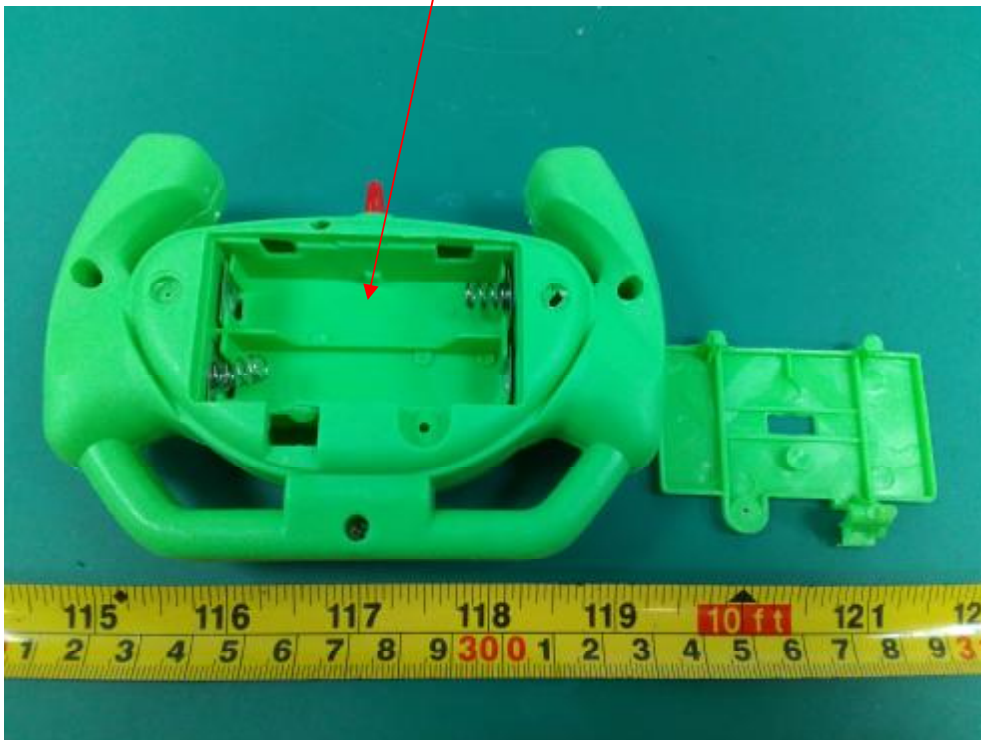

EXHIBIT A - FCC ID LABEL AND LOCATION

FCC ID Label

FCC ID: 2AVYA-SW24G21

FCC ID Label Location Information

The label shown shall be permanently affixed at a conspicuous location on the device and be readily visible to the user at the time purchase (Labeling requirements per 2.925)