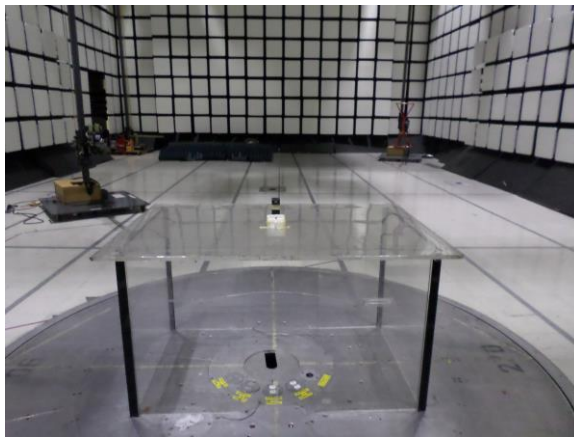

**Figure 1: Remote Control - RSE - 1-5 GHz - Setup Antenna View**

**Figure 2: Remote Control - RSE - 1-5 GHz - Setup Front View**

**Figure 3: Remote Control - RSE - 1-5 GHz - Setup Rear View**

**Figure 4: Remote Control - RSE - 30-1000 MHz - Setup Antenna View**

**Figure 5: Remote Control - RSE - 30-1000 MHz - Setup Front View**

**Figure 6: Remote Control - RSE - 30-1000 MHz - Setup Rear View**