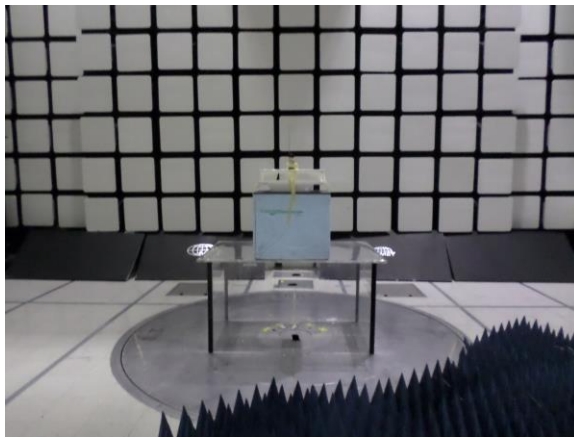

**Figure 1: Remote Control - RSE - 1-5 GHz - Setup Antenna View**

**Figure 2: Remote Control - RSE - 1-5 GHz - Setup Front View**

**Figure 3: Remote Control - RSE - 1-5 GHz - Setup Rear View**

**Figure 4: Remote Control - RSE - 30-1000 MHz - Setup Antenna View**

**Figure 5: Remote Control - RSE - 30-1000 MHz - Setup Front View**

**Figure 6: Remote Control - RSE - 30-1000 MHz - Setup Rear View**