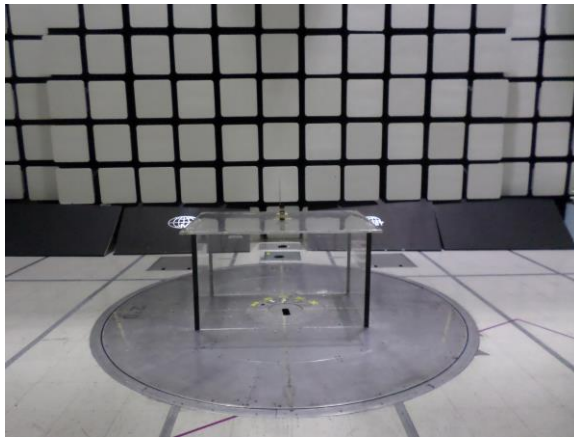

**Figure 1: Remote Control - RSE - 1-5 GHz - Setup Antenna View**

**Figure 2: Remote Control - RSE - 1-5 GHz - Setup Front View**

**Figure 3: Remote Control - RSE - 1-5 GHz - Setup Rear View**

**Figure 4: Remote Control - RSE - 30-1000 MHz - Setup Antenna View**

**Figure 5: Remote Control - RSE - 30-1000 MHz - Setup Front View**

**Figure 6: Remote Control - RSE - 30-1000 MHz - Setup Rear View**