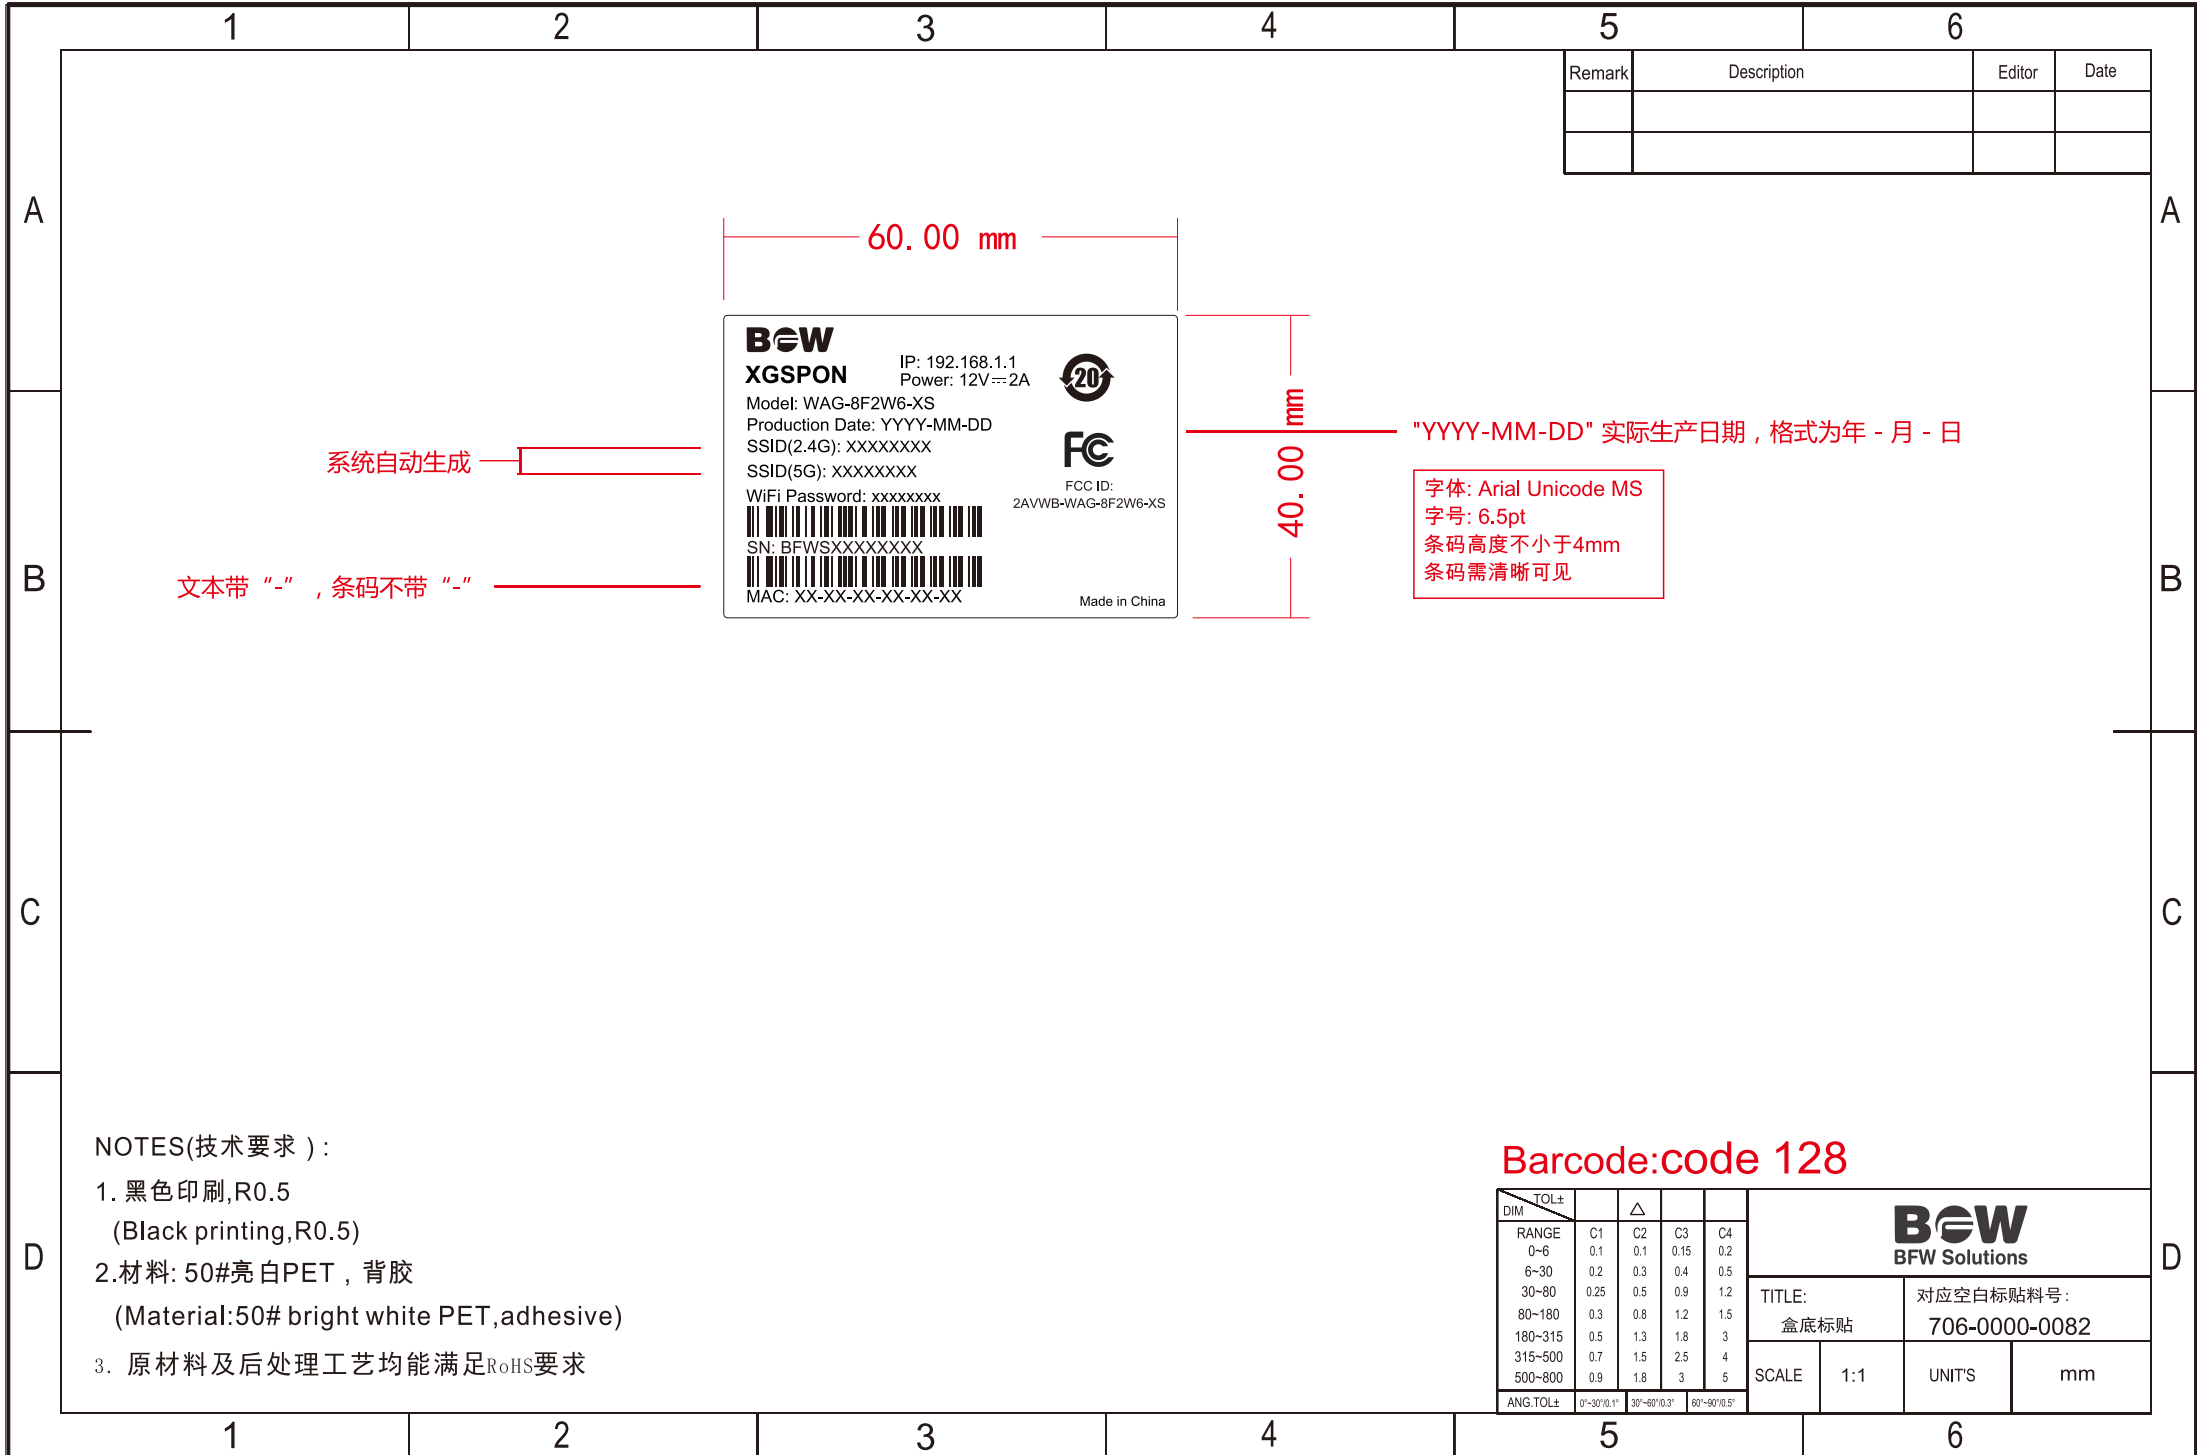

FCC ID:
 2AVWB-WAG-8F2W6-XS

Made in China

W-M-D actual production date, the format is year-month-day

Font: Arial Unicode MS
 Font size: 6.5pt
 Bar code height is not less than 4mm
 The barcode must be clearly visible

Barcode:code 128

DIM	TOL±		△			BFW BFW Solutions			
RANGE	C1	C2	C3	C4	TITLE:		对应空白标贴料号:		
0~6	0.1	0.1	0.15	0.2	盒底标贴		706-0000-0082		
6~30	0.2	0.3	0.4	0.5	SCALE	1:1	UNIT'S	mm	
30~80	0.25	0.5	0.9	1.2					
80~180	0.3	0.8	1.2	1.5					
180~315	0.5	1.3	1.8	3					
315~500	0.7	1.5	2.5	4					
500~800	0.9	1.8	3	5					
ANG.TOL±	0°~30°/0.1°	30°~60°/0.3°	60°~90°/0.5°						

FCC ID:
 2AVWB-WAG-8F2W6-XS

Made in China

系统自动生成

文本带 "-", 条码不带 "-"

"YYYY-MM-DD" 实际生产日期, 格式为年 - 月 - 日

字体: Arial Unicode MS
 字号: 6.5pt
 条码高度不小于4mm
 条码需清晰可见

NOTES(技术要求):

1. 黑色印刷,R0.5
(Black printing,R0.5)
2. 材料: 50#亮白PET, 背胶
(Material:50# bright white PET, adhesive)
3. 原材料及后处理工艺均能满足RoHS要求

Label Location