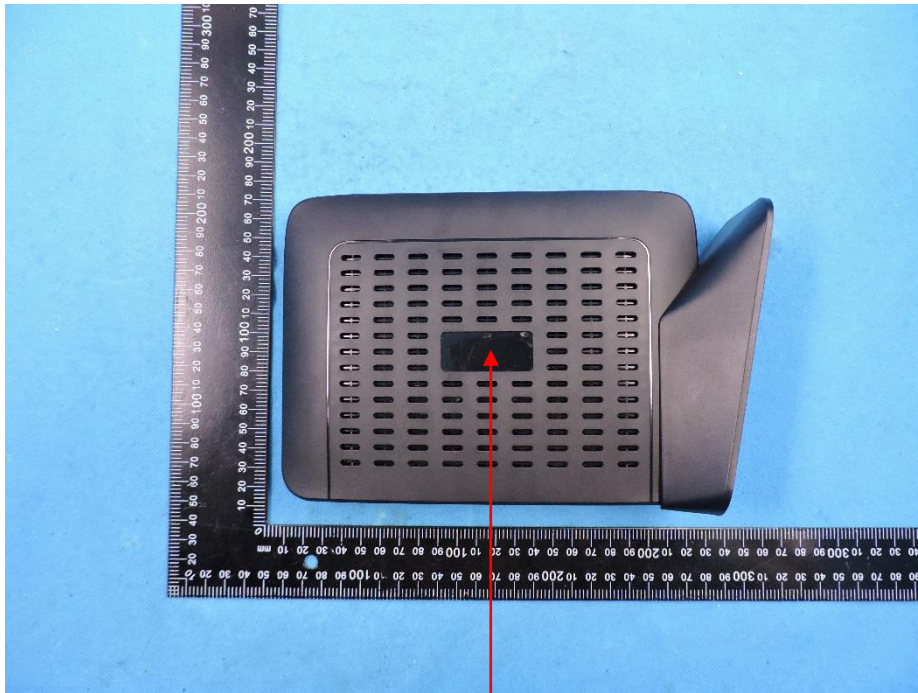

FCC Label

60 mm

30 mm

AZORES	
Product name:Wi-Fi 6 MESH AP	Username:admin
Product model:AX3000SUPR	Password:adminL4B1H4
IP:192.168.1.1	
WiFi SSID:AZORES_XXXXXX	
WiFi Password:XXXXXXXX	
Power Rating:12V  1.5A	
	
S/N:AZRSXXXXXXXX	FCC ID: 2AVWB-AX3000SUPR
	IC : 27320-AX3000SUPR
MAC:XX:XX:XX:XX:XX:XX	Made in China

Note:The label is silk-screen on the sample