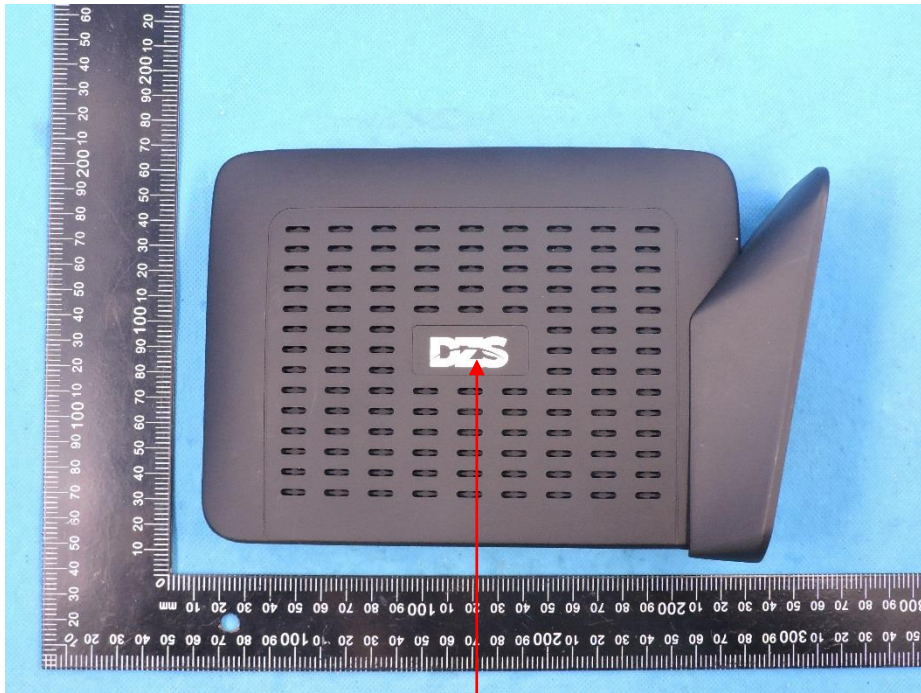

# FCC Label

60.0 mm

30.0 mm

<b>AZORES</b>	
Product name: Wi-Fi 6 MESH AP	
Product model: AX3000PRO	IP: 192.168.1.1
Username: admin	User PWD: adminL4B1H4
WiFi SSID: AZORES_XXXXXX	
WiFi Password: XXXXXXXX	
Power Rating: 12V = 1.5A	
	
S/N: XXXXXXXXXXXXX	
	
MAC: XX:XX:XX:XX:XX:XX	
	
	FCC ID: 2AVWB-AX3000PRO
	IC : 27320-AX3000PRO
	Made in China

Note: The label is silk-screen on the sample