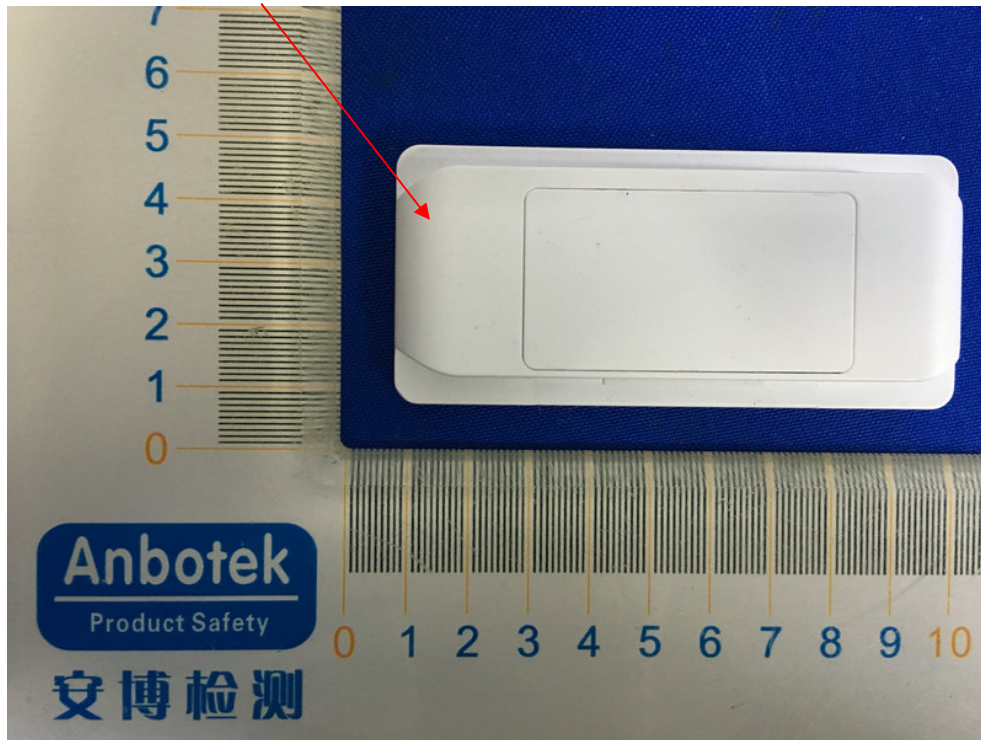

Label Location On EUT

Label

FCC ID: 2AVVW-D32
Product Name: Electronic Shelf Label
Model No.: LEO-D32