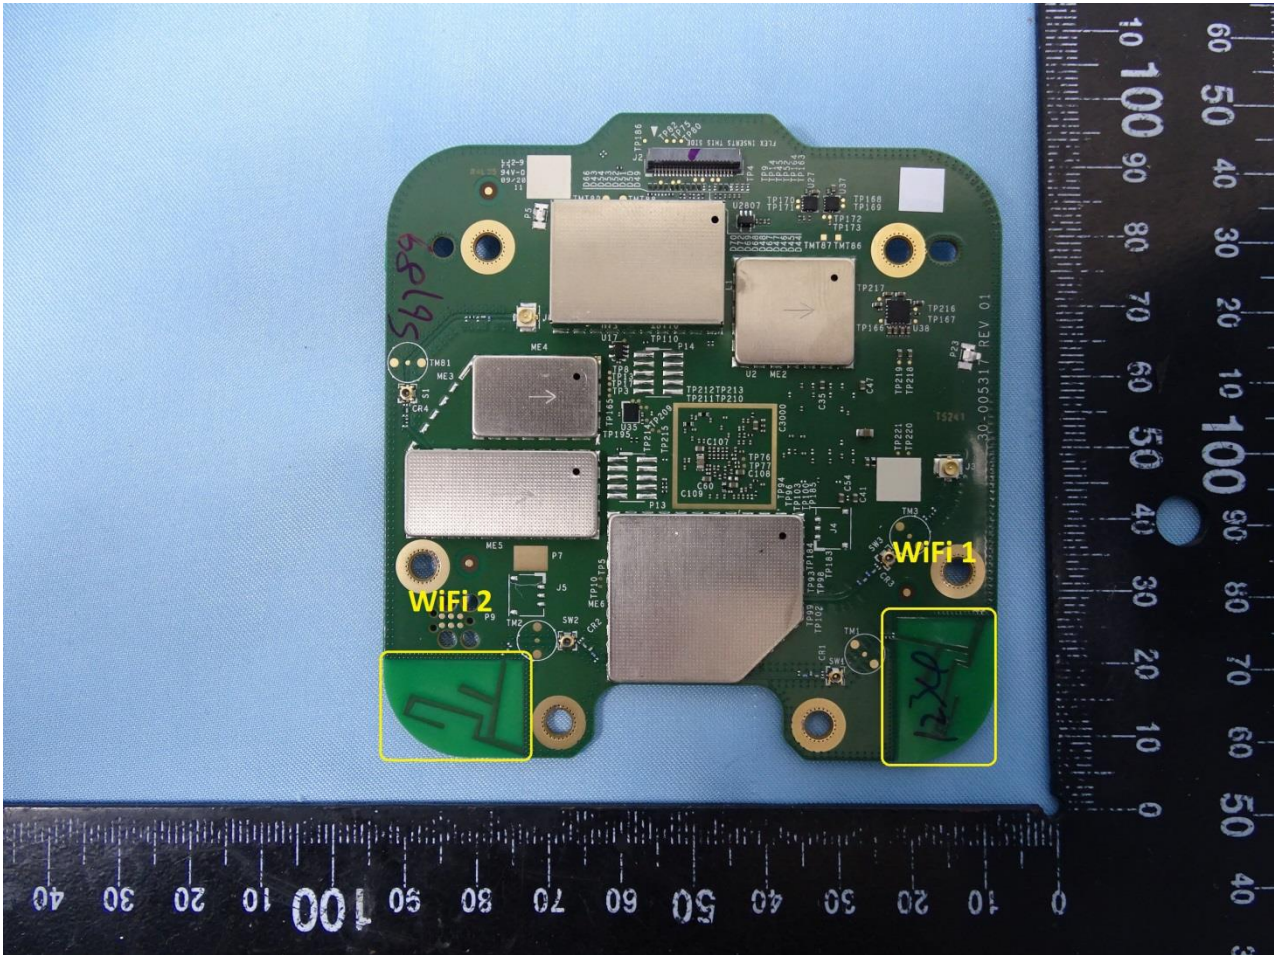

Antenna Photograph of EUT

Model Name: L4S3RE

Model Name: L4S3RE

————THE END————