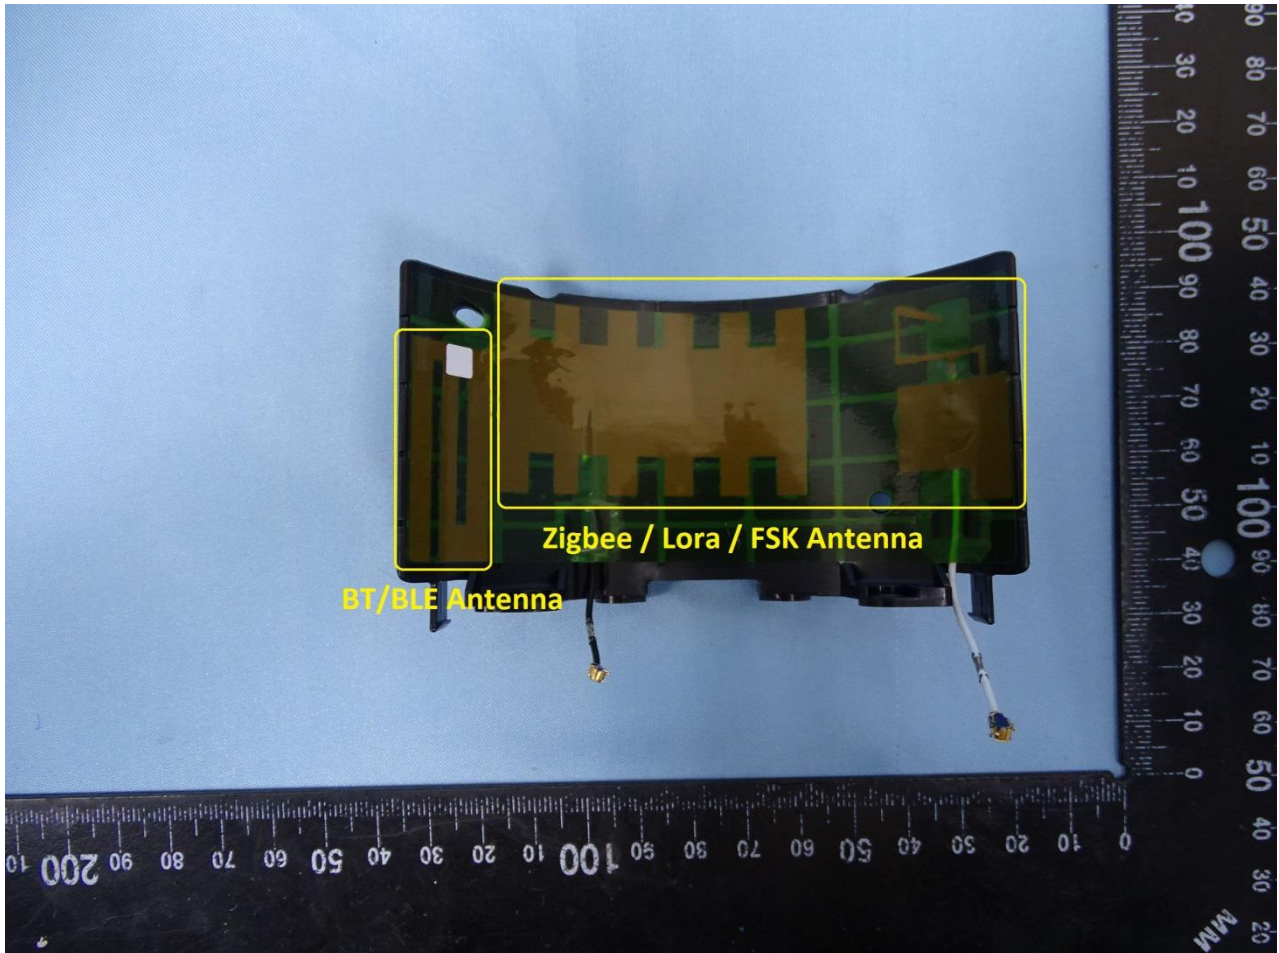

Antenna Photograph of EUT

Model Name: L4S3RE

Model Name: L4S3RE

————THE END————