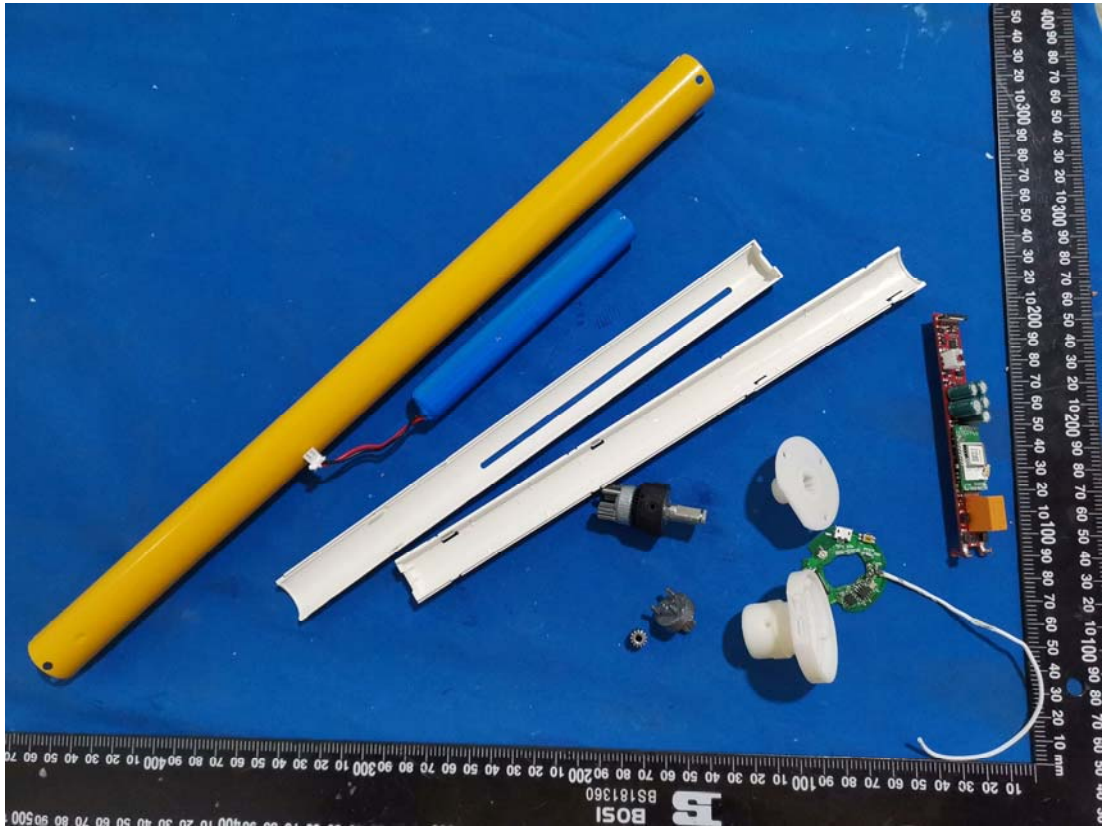

EXHIBIT C - EUT INTERNAL PHOTOGRAPHS

BLE Antenna

433MHz Receiver Antenna

BLE Module