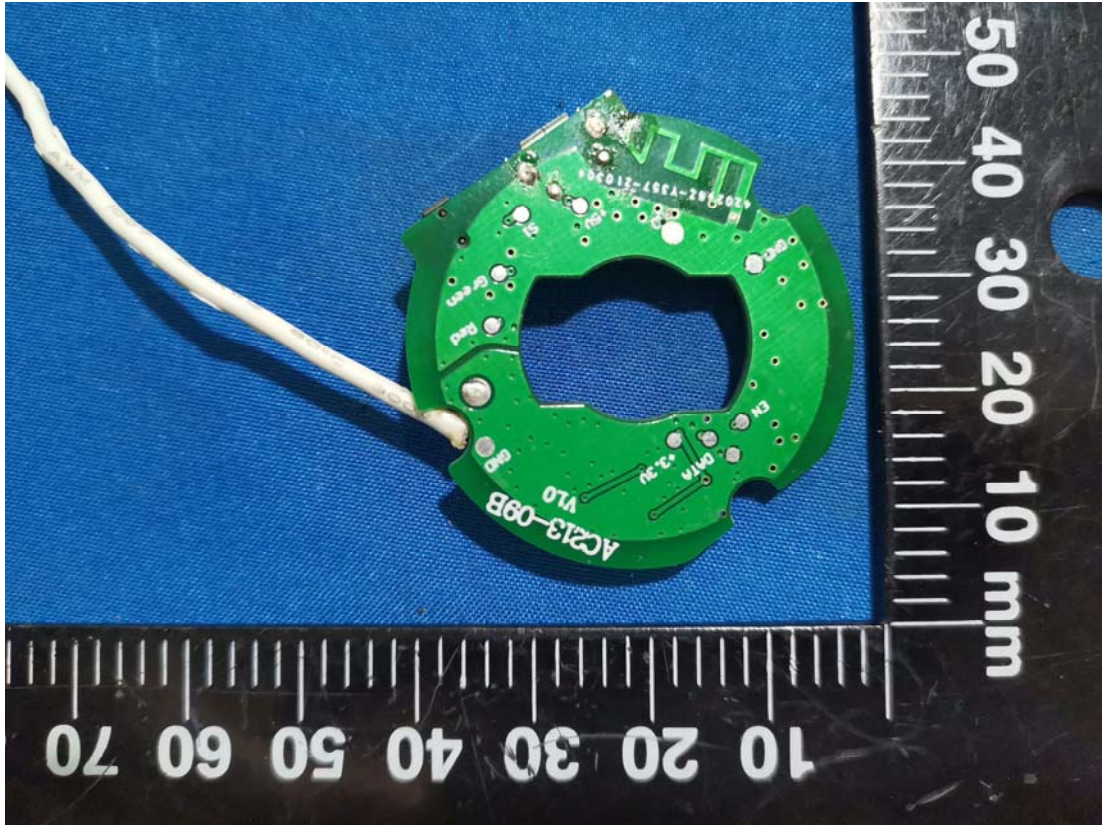

EXHIBIT C - EUT INTERNAL PHOTOGRAPHS

BLE Antenna

433MHz Receiver Antenna

BLE Module