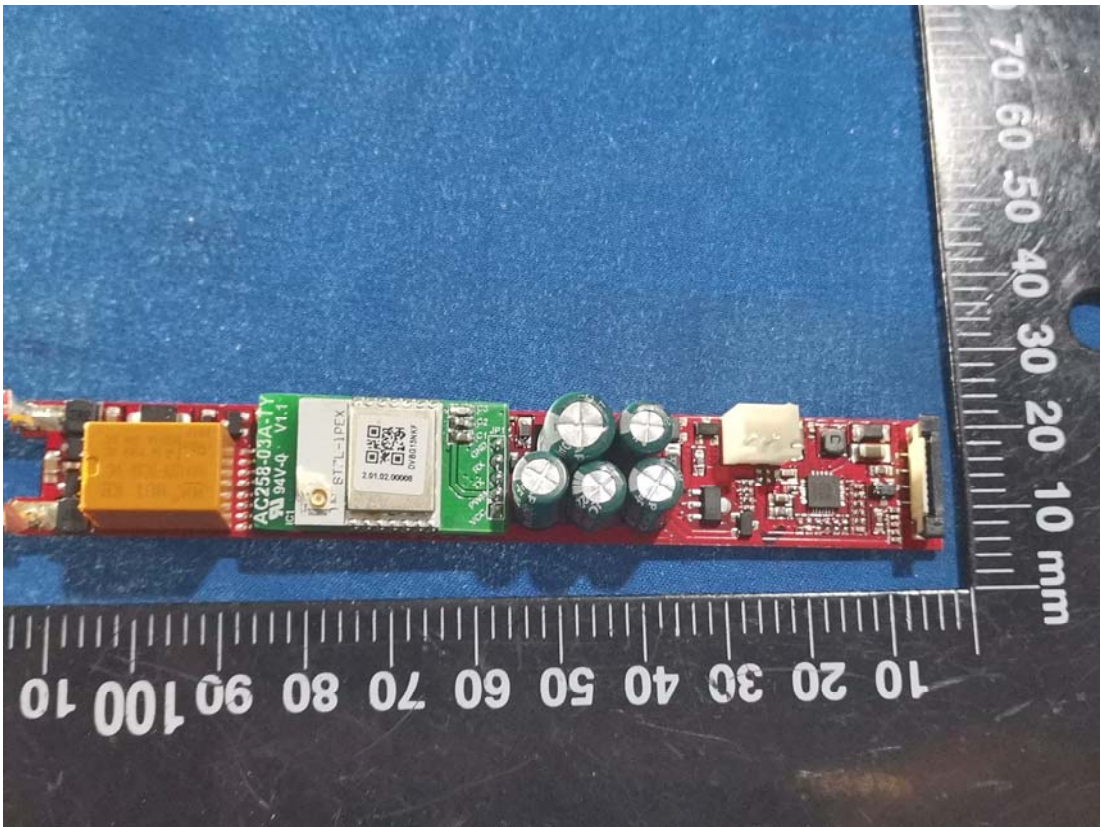

EXHIBIT C - EUT INTERNAL PHOTOGRAPHS

BLE Antenna

433MHz Receiver Antenna

BLE Module