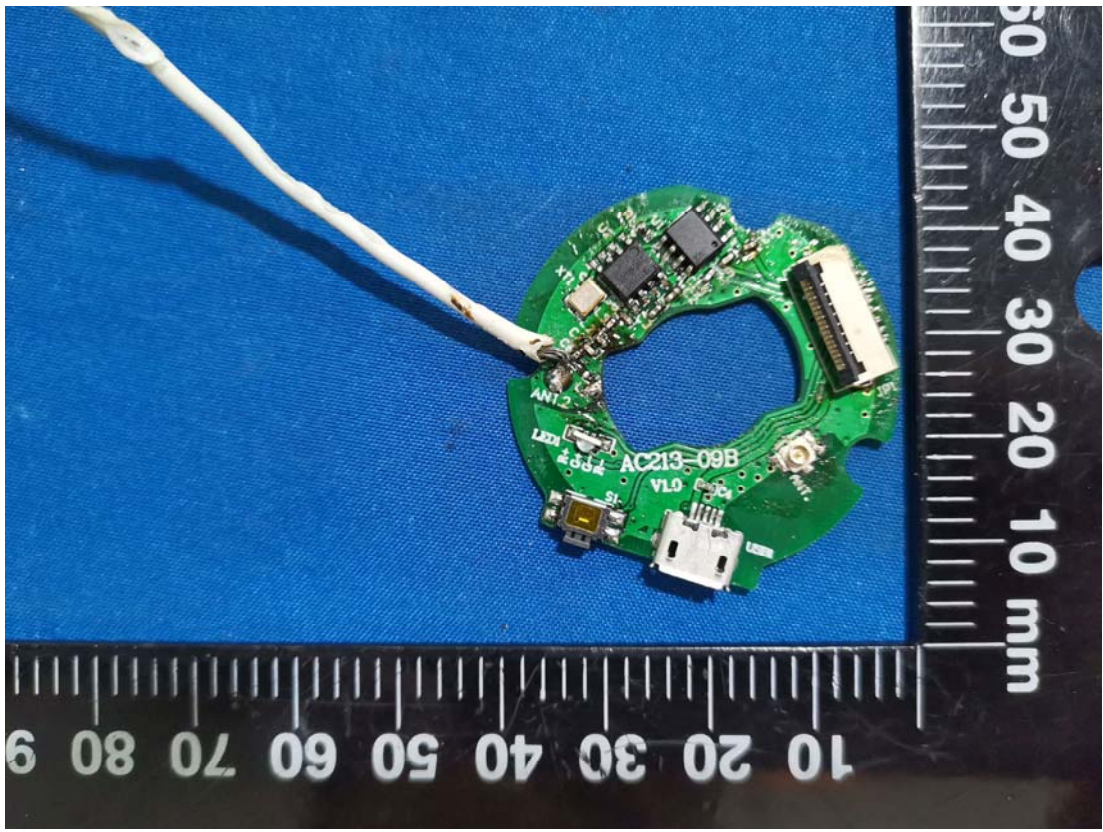

EXHIBIT C - EUT INTERNAL PHOTOGRAPHS

BLE Antenna

433MHz Receiver Antenna

BLE Module