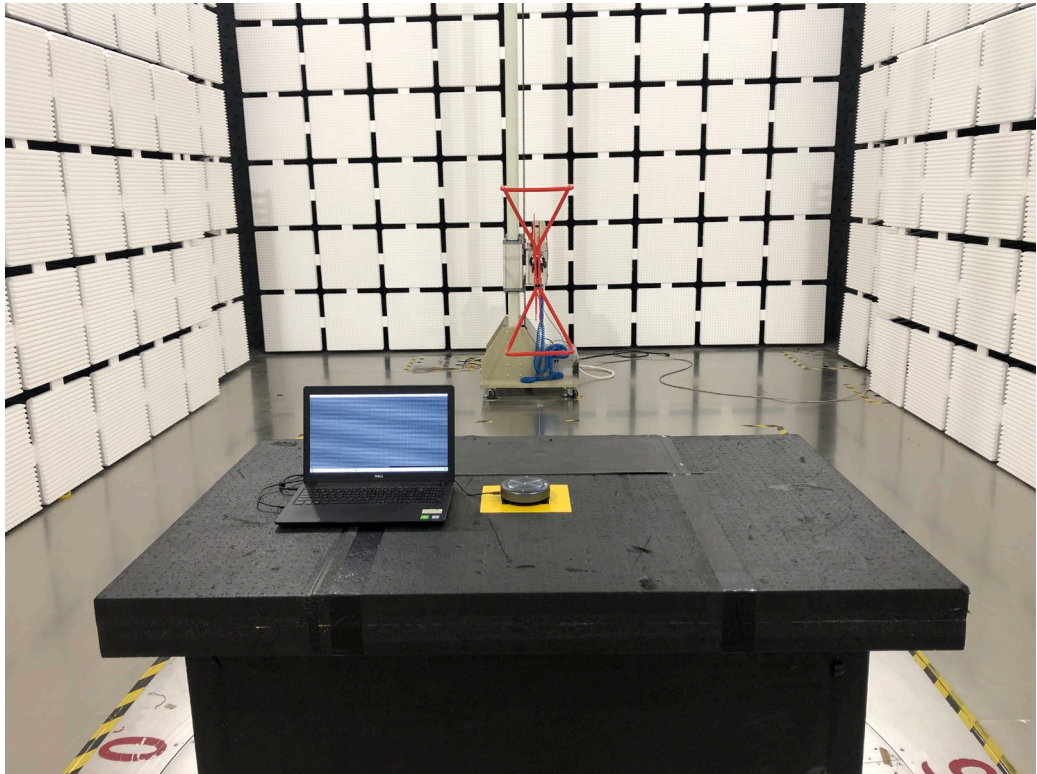

## TEST SETUP PHOTOGRAPHS OF EUT

### AC POWER LINE CONDUCTED EMISSION TEST

Front View

Side View

**RADIATED EMISSION TEST**

Below 1GHz

Above 1GHz