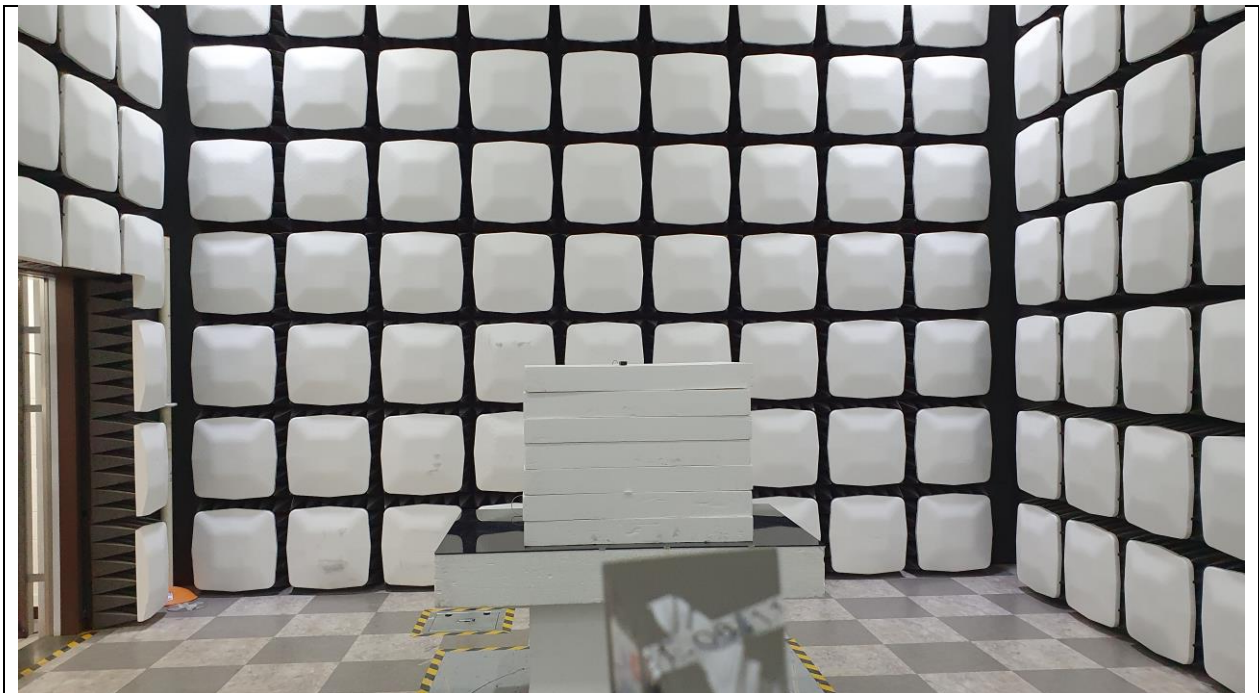

Test Setup Photos

Test Setup Photos

Radiated Emission_9 kHz ~ 30 MHz

Test distance : 3 m, height of table : 0.8 m

Radiated Emission_30 MHz ~ 1 GHz

Test distance : 3 m, height of table : 0.8 m

Test Setup Photos

Radiated Emission_1 GHz ~ 18 GHz

Test distance : 3 m, height of table : 1.5 m

Radiated Emission_18 GHz ~ 26 GHz

Test distance : 3 m, height of table : 1.5 m

AC Conducted power line test