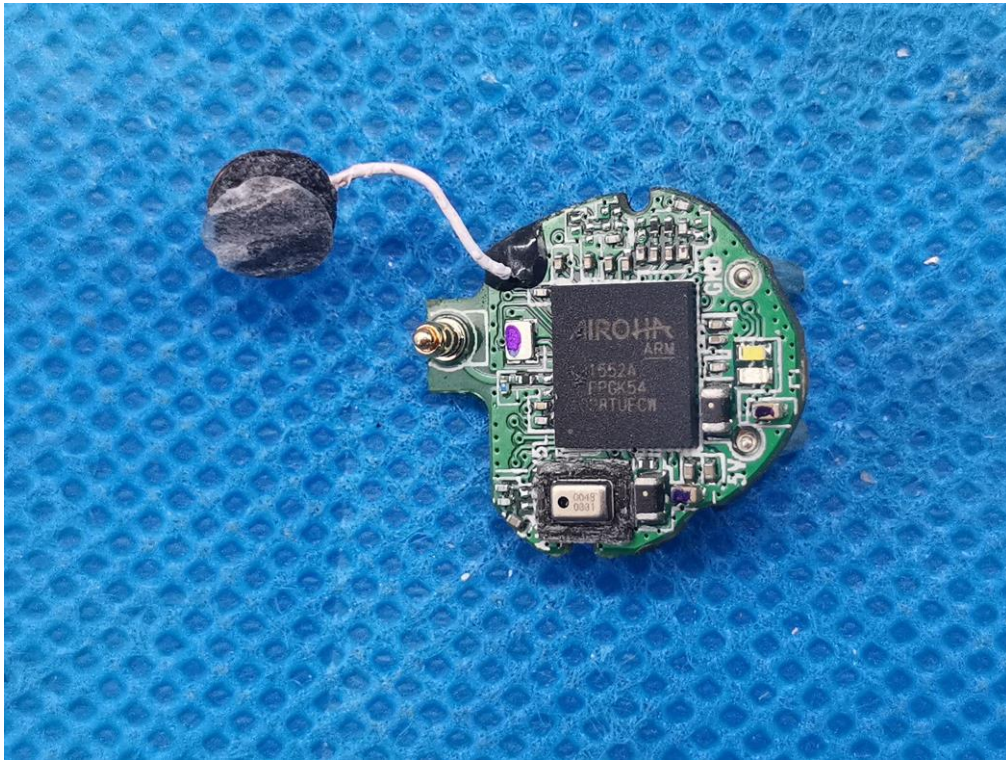

Internal Photos

Test Model: TT-BH094
OPEN VIEW-1 OF EUT-LEFT

OPEN VIEW-2 OF EUT

INTERNAL VIEW-1 OF EUT

INTERNAL VIEW-2 OF EUT

INTERNAL VIEW-3 OF EUT

VIEW OF BATTERY

OPEN VIEW-1 OF EUT-RIGHT

OPEN VIEW-2 OF EUT

INTERNAL VIEW-1 OF EUT

INTERNAL VIEW-2 OF EUT

INTERNAL VIEW-3 OF EUT

VIEW OF BATTERY