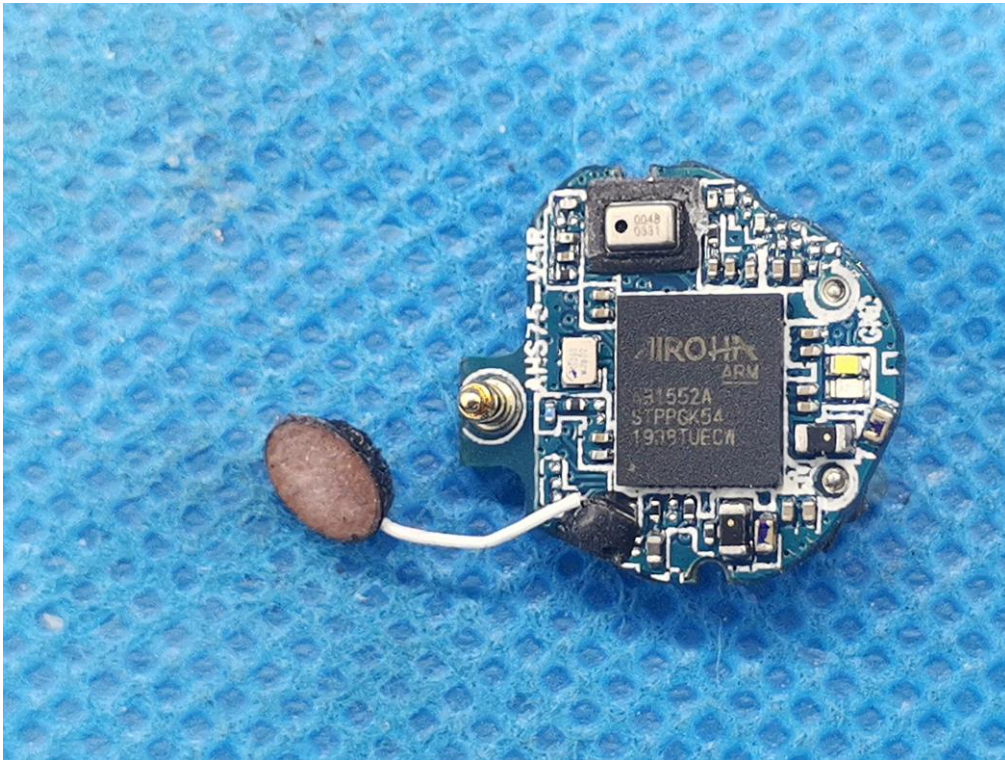

Internal Photos

Test Model: TT-BH094
OPEN VIEW-1 OF EUT-LEFT

OPEN VIEW-2 OF EUT

INTERNAL VIEW-1 OF EUT

INTERNAL VIEW-2 OF EUT

INTERNAL VIEW-3 OF EUT

VIEW OF BATTERY

OPEN VIEW-1 OF EUT-RIGHT

OPEN VIEW-2 OF EUT

INTERNAL VIEW-1 OF EUT

INTERNAL VIEW-2 OF EUT

INTERNAL VIEW-3 OF EUT

VIEW OF BATTERY