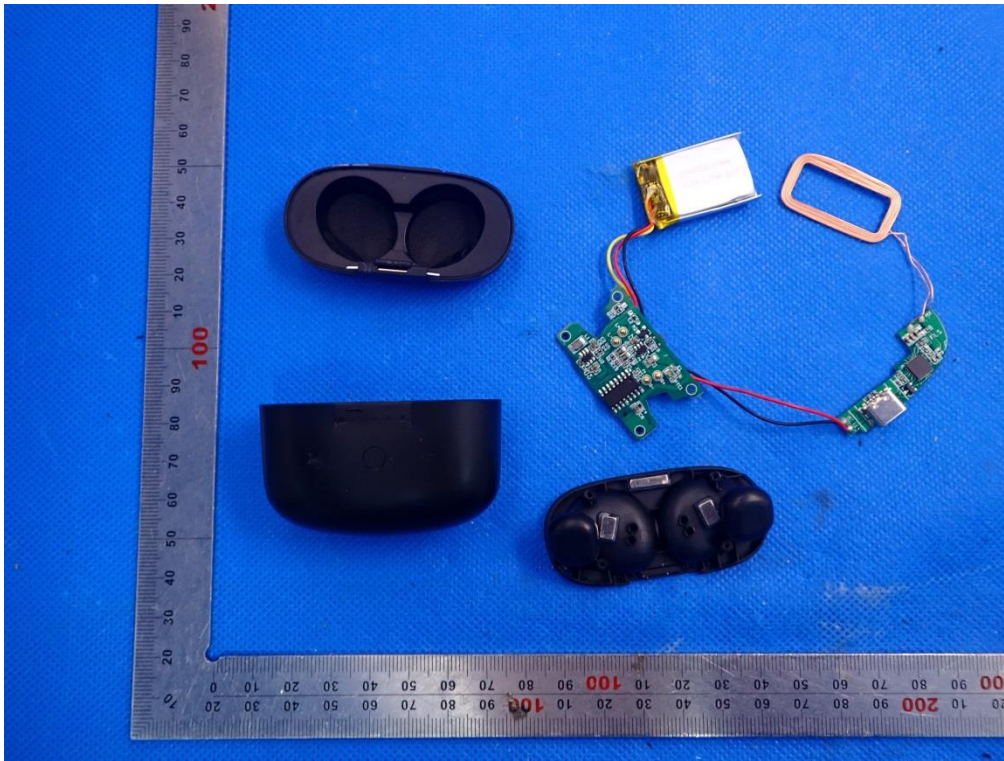

Internal Photos

Test Model: TT-BH051

Left

OPEN VIEW OF EUT

VIEW OF BATTERY

INTERNAL VIEW OF EUT-1

INTERNAL VIEW OF EUT-2

INTERNAL VIEW OF EUT-3

INTERNAL VIEW OF EUT-4

Right
OPEN VIEW OF EUT

VIEW OF BATTERY

INTERNAL VIEW OF EUT-1

INTERNAL VIEW OF EUT-2

INTERNAL VIEW OF EUT-3

INTERNAL VIEW OF EUT-4

Charging Dock
OPEN VIEW OF EUT

VIEW OF BATTERY

INTERNAL VIEW OF EUT-1

INTERNAL VIEW OF EUT-2

INTERNAL VIEW OF EUT-3

INTERNAL VIEW OF EUT-4