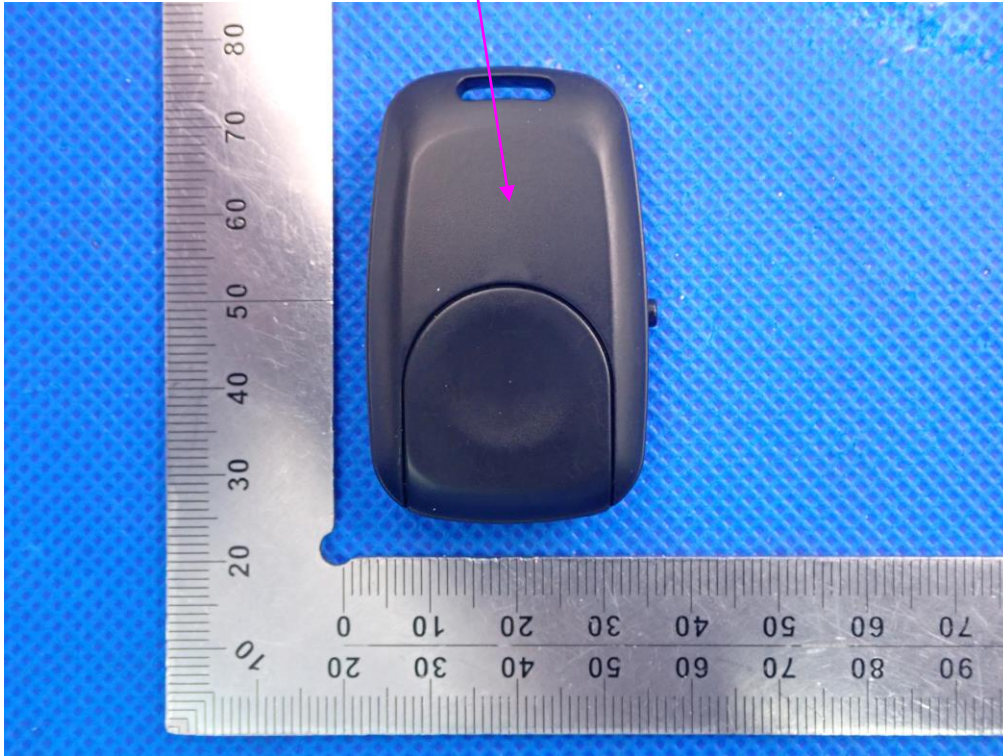

FCC ID and IC Label Location

15mm*5mm

FCC ID: 2AVUH-TTCL02X
IC: 24887-TTCL02X
HVIN: TT-CL026

15mm*5mm

FCC ID: 2AVUH-TTCL02X
IC: 24887-TTCL02X
HVIN: TT-CL027