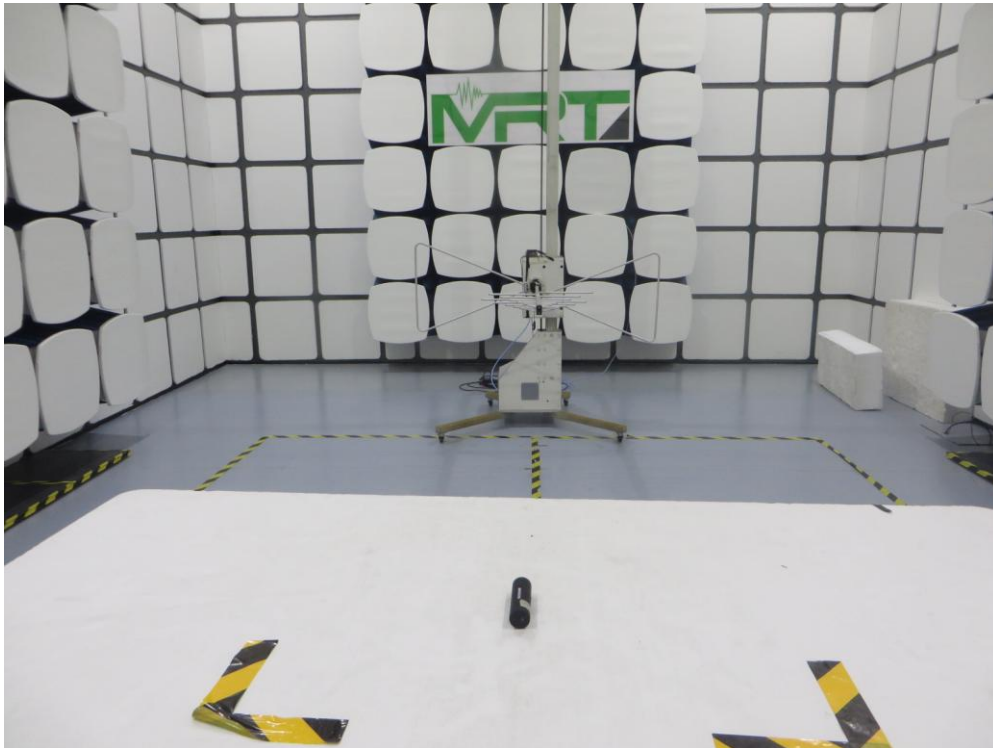

FCC Part 15C Test Setup Photo

Description: Front View of Conducted Emission Test Setup

Description: Back View of Conducted Emission Test Setup

Description: Radiated Spurious Emission Test Setup for Below 1GHz

Description: Radiated Spurious Emission Test Setup for Above 1GHz