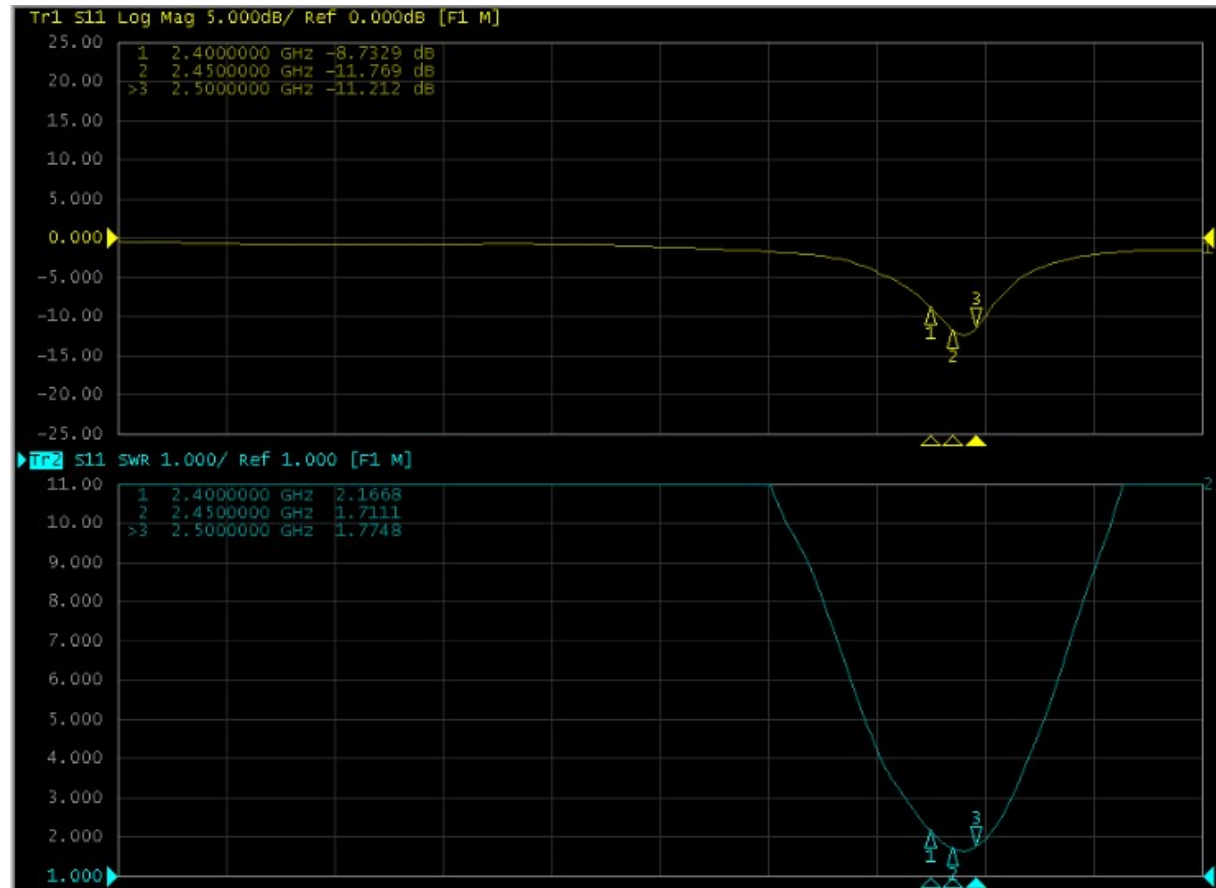

CUSTOMER NAME:	涂鸦科技
PRODUCT NAME:	
Ren Feng P/N:	印刷天线
WRITED:	汪龙
DATE:	20190520
VERSIONS:	A

↑  
↑

# Antenna Photo & Length (mm)

Frequency (MHz)	2400	2450	2500
Return Loss	-8.73	-11.76	-11.21
VSWR	2.16	1.71	1.77

Freq. (MHz)	Effi (%)	Gain (dBi)
2400	52.29	1.62
2410	52.17	1.71
2420	53.14	1.93
2430	54.16	1.98
2440	57.62	2.00
2450	59.64	2.17
2460	61.55	2.45
2470	60.64	2.38
2480	62.86	2.54
2490	59.85	2.30
2500	60.41	2.49