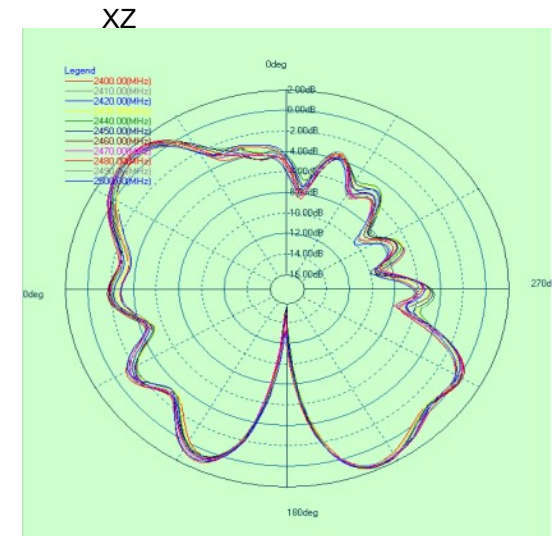

CUSTOMER NAME:	涂鸦科技
PRODUCT NAME:	
Ren Feng P/N:	印刷天线
WRITED:	汪龙
DATE:	20190520
VERSIONS:	A

↑  
↑

# Antenna Photo & Length (mm)

Frequency (MHz)	2400	2450	2500
Return Loss	-8.73	-11.76	-11.21
VSWR	2.16	1.71	1.77

Freq. (MHz)	Effi (%)	Gain (dBi)
2400	52.29	1.62
2410	52.17	1.71
2420	53.14	1.93
2430	54.16	1.98
2440	57.62	2.00
2450	59.64	2.17
2460	61.55	2.45
2470	60.64	2.38
2480	62.86	2.54
2490	59.85	2.30
2500	60.41	2.49