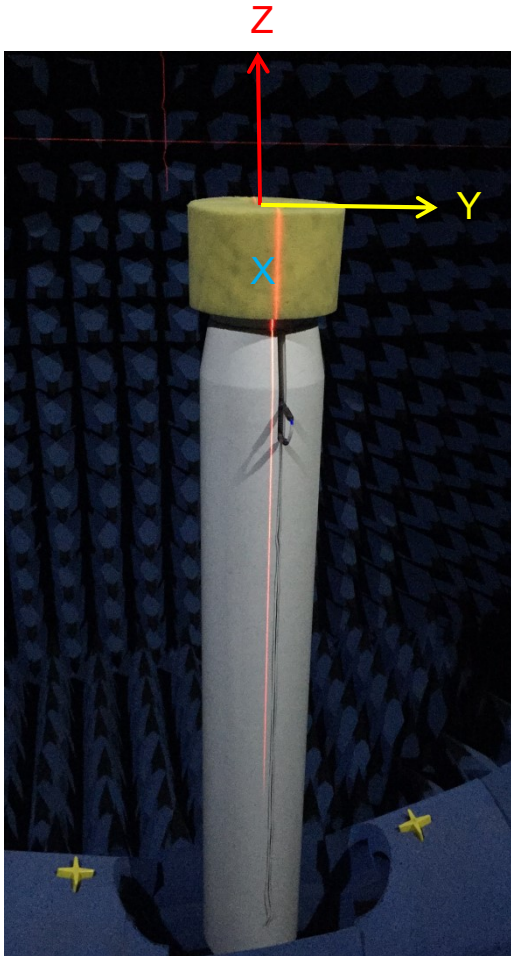

CUSTOMER NAME:	涂鸦科技
PRODUCT NAME:	
Ren Feng P/N:	印刷天线
WRITED:	汪龙
DATE:	20190520
VERSIONS:	A

↑  
↑

# Antenna Photo & Length (mm)

Frequency (MHz)	2400	2450	2500
Return Loss	-8.73	-11.76	-11.21
VSWR	2.16	1.71	1.77

Freq. (MHz)	Effi (%)	Gain (dBi)
2400	52.29	1.62
2410	52.17	1.71
2420	53.14	1.93
2430	54.16	1.98
2440	57.62	2.00
2450	59.64	2.17
2460	61.55	2.45
2470	60.64	2.38
2480	62.86	2.54
2490	59.85	2.30
2500	60.41	2.49