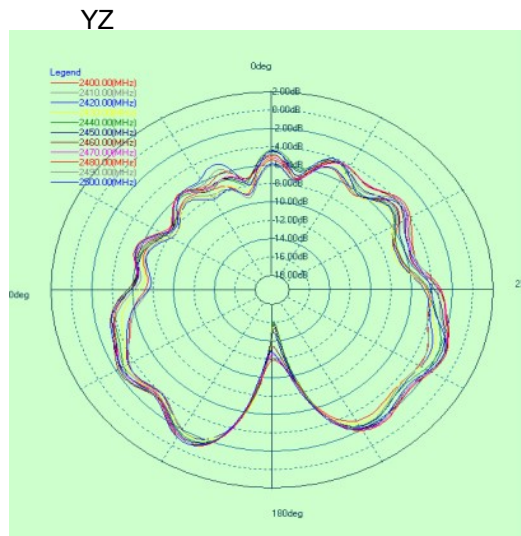

CUSTOMER NAME:	涂鸦科技
PRODUCT NAME:	
Ren Feng P/N:	印刷天线
WRITED:	汪龙
DATE:	20190520
VERSIONS:	A

↑  
↑

# Antenna Photo & Length (mm)

Frequency (MHz)	2400	2450	2500
Return Loss	-8.73	-11.76	-11.21
VSWR	2.16	1.71	1.77

Freq. (MHz)	Effi (%)	Gain (dBi)
2400	52.29	1.62
2410	52.17	1.71
2420	53.14	1.93
2430	54.16	1.98
2440	57.62	2.00
2450	59.64	2.17
2460	61.55	2.45
2470	60.64	2.38
2480	62.86	2.54
2490	59.85	2.30
2500	60.41	2.49