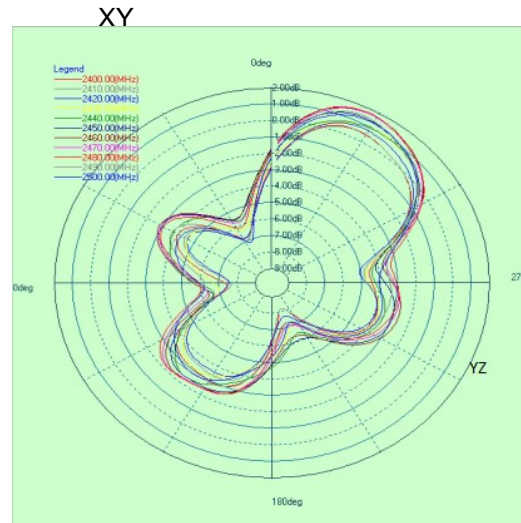

CUSTOMER NAME:	涂鸦科技
PRODUCT NAME:	
Ren Feng P/N:	印刷天线
WRITED:	汪龙
DATE:	20190520
VERSIONS:	A

↑  
↑

# Antenna Photo & Length (mm)

Frequency (MHz)	2400	2450	2500
Return Loss	-8.73	-11.76	-11.21
VSWR	2.16	1.71	1.77

Freq. (MHz)	Effi (%)	Gain (dBi)
2400	52.29	1.62
2410	52.17	1.71
2420	53.14	1.93
2430	54.16	1.98
2440	57.62	2.00
2450	59.64	2.17
2460	61.55	2.45
2470	60.64	2.38
2480	62.86	2.54
2490	59.85	2.30
2500	60.41	2.49