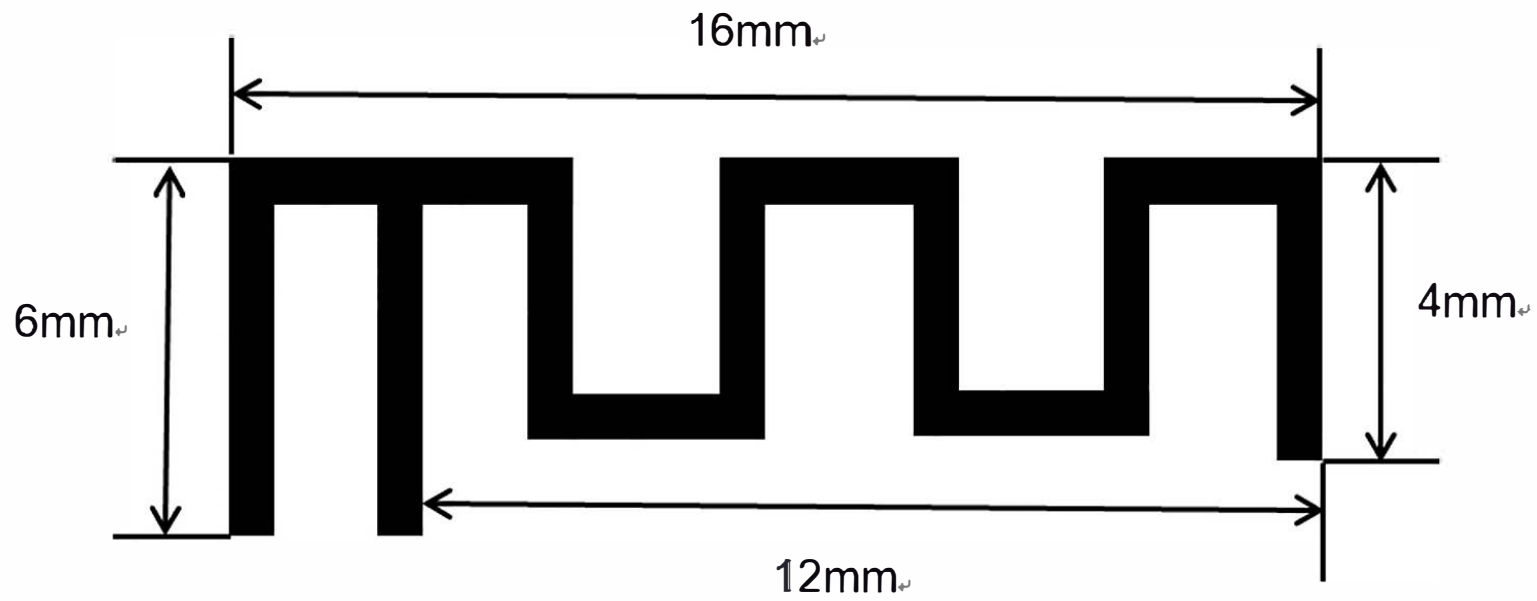

CUSTOMER NAME:	涂鸦科技
PRODUCT NAME:	
Ren Feng P/N:	印刷天线
WRITED:	汪龙
DATE:	20190520
VERSIONS:	A

↑  
↑

# Antenna Photo & Length (mm)

Frequency (MHz)	2400	2450	2500
Return Loss	-8.73	-11.76	-11.21
VSWR	2.16	1.71	1.77

Freq. (MHz)	Effi (%)	Gain (dBi)
2400	52.29	1.62
2410	52.17	1.71
2420	53.14	1.93
2430	54.16	1.98
2440	57.62	2.00
2450	59.64	2.17
2460	61.55	2.45
2470	60.64	2.38
2480	62.86	2.54
2490	59.85	2.30
2500	60.41	2.49