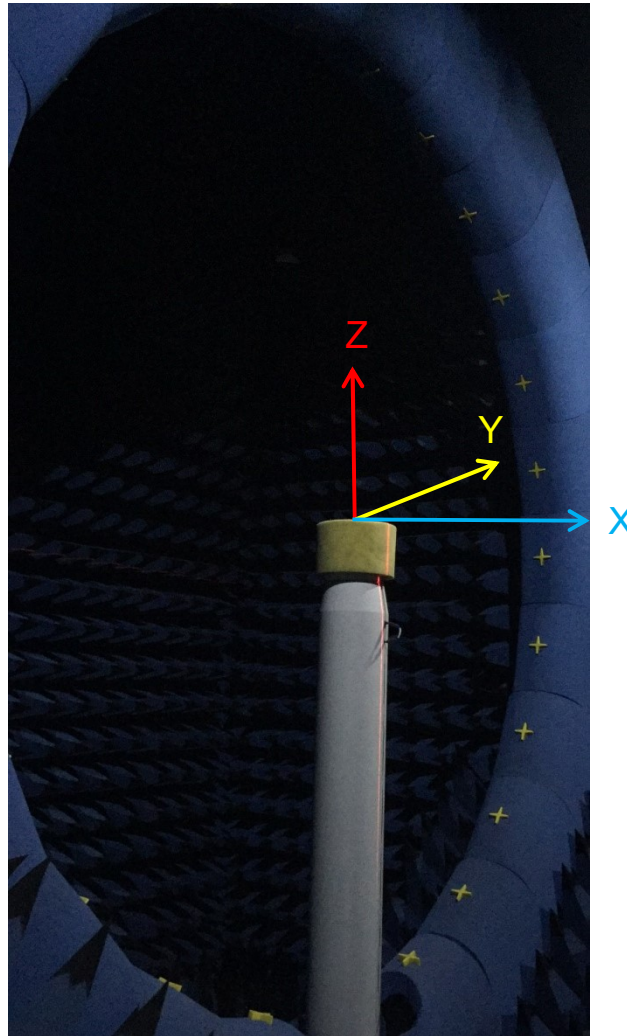

CUSTOMER NAME:	涂鸦科技
PRODUCT NAME:	
Ren Feng P/N:	印刷天线
WRITED:	汪龙
DATE:	20190520
VERSIONS:	A

↑  
↑

# Antenna Photo & Length (mm)

Frequency (MHz)	2400	2450	2500
Return Loss	-8.73	-11.76	-11.21
VSWR	2.16	1.71	1.77

Freq. (MHz)	Effi (%)	Gain (dBi)
2400	52.29	1.62
2410	52.17	1.71
2420	53.14	1.93
2430	54.16	1.98
2440	57.62	2.00
2450	59.64	2.17
2460	61.55	2.45
2470	60.64	2.38
2480	62.86	2.54
2490	59.85	2.30
2500	60.41	2.49