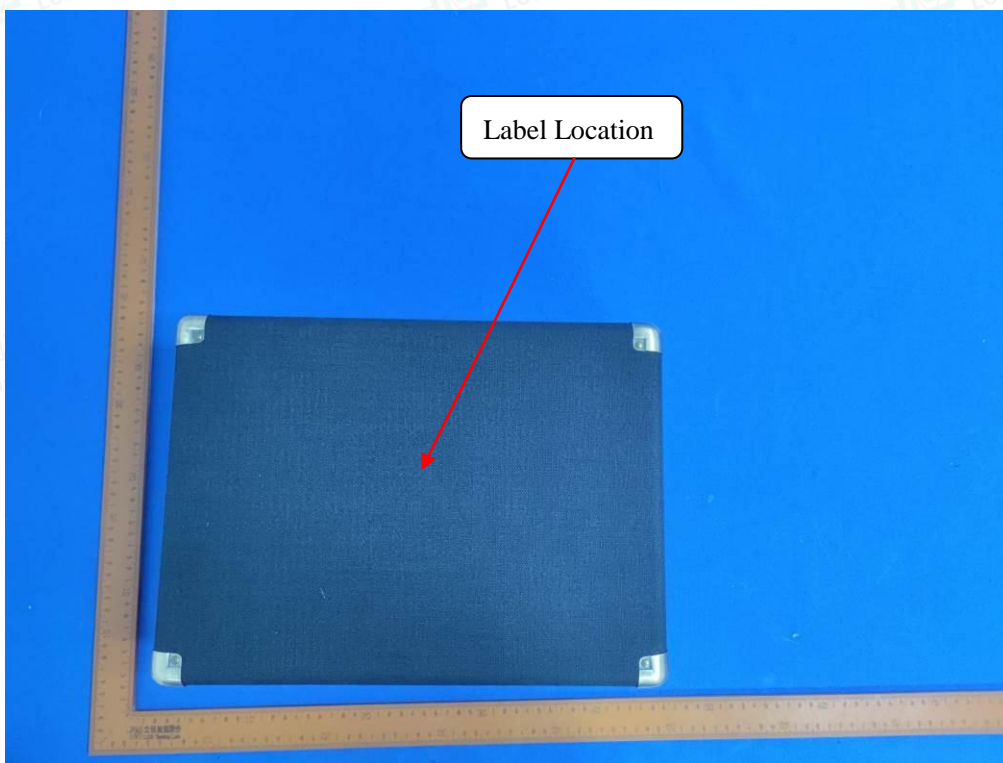

LABEL AND LOCATION

SUITCASE TURNTABLE
Model: TT601S
FCC ID: 2AVTM-TT601S
IC: 29276-TT601S

(Size: L7.0cm x 4.0cm)

LABEL AND LOCATION

SUITCASE TURNTABLE
Model: B0BFHTPLNP
FCC ID: 2AVTM-TT601S
IC: 29276-TT601S

(Size: L7.0cm x 4.0cm)