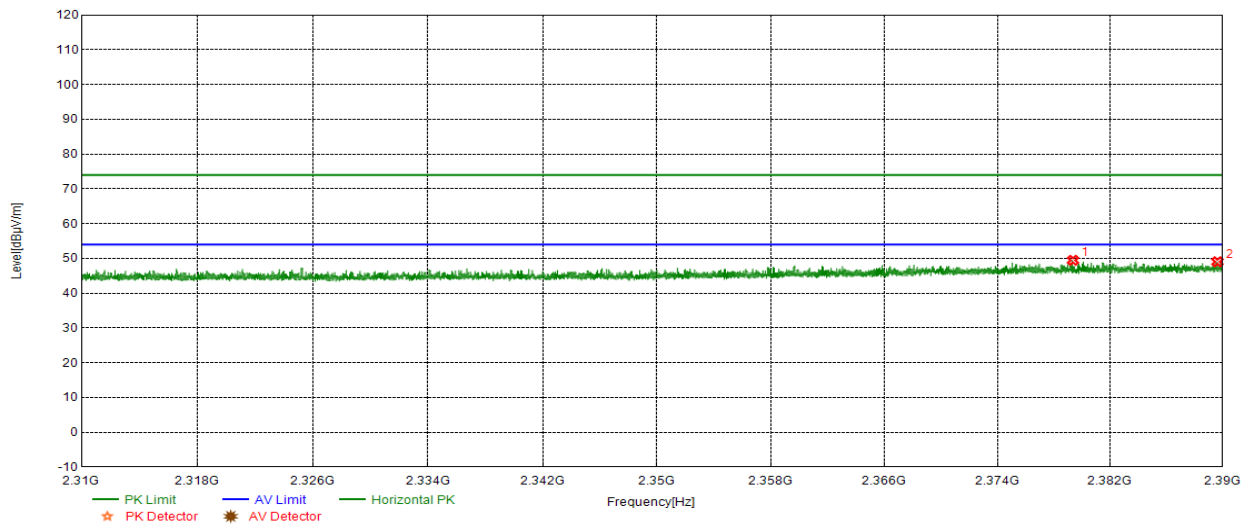

Mode:	3-DH5 2402	Voltage:	DC 3.7V

Test Graph

PK Final Data List								
NO.	Freq. [MHz]	PK Reading [dBµV/m]	Level [dBµV/m]	Factor [dB/m]	Limit [dBµV/m]	Margin [dB]	Polarity	Verdict
1	2379.34	67.61	49.46	-18.15	74.00	24.54	Horizonta	PASS
2	2389.62	66.63	49.04	-17.59	74.00	24.96	Horizonta	PASS