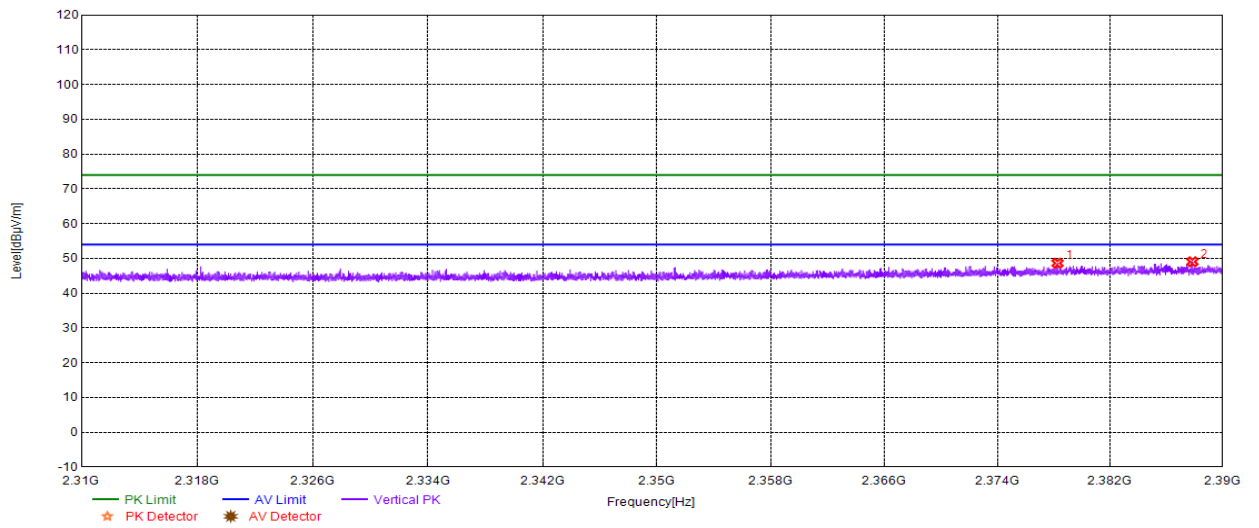

Mode:	3-DH5 2402	Voltage:	DC 3.7V

Test Graph

PK Final Data List								
NO.	Freq. [MHz]	PK Reading [dBµV/m]	Level [dBµV/m]	Factor [dB/m]	Limit [dBµV/m]	Margin [dB]	Polarity	Verdict
1	2378.24	66.83	48.63	-18.20	74.00	25.37	Vertical	PASS
2	2387.83	66.73	49.04	-17.69	74.00	24.96	Vertical	PASS