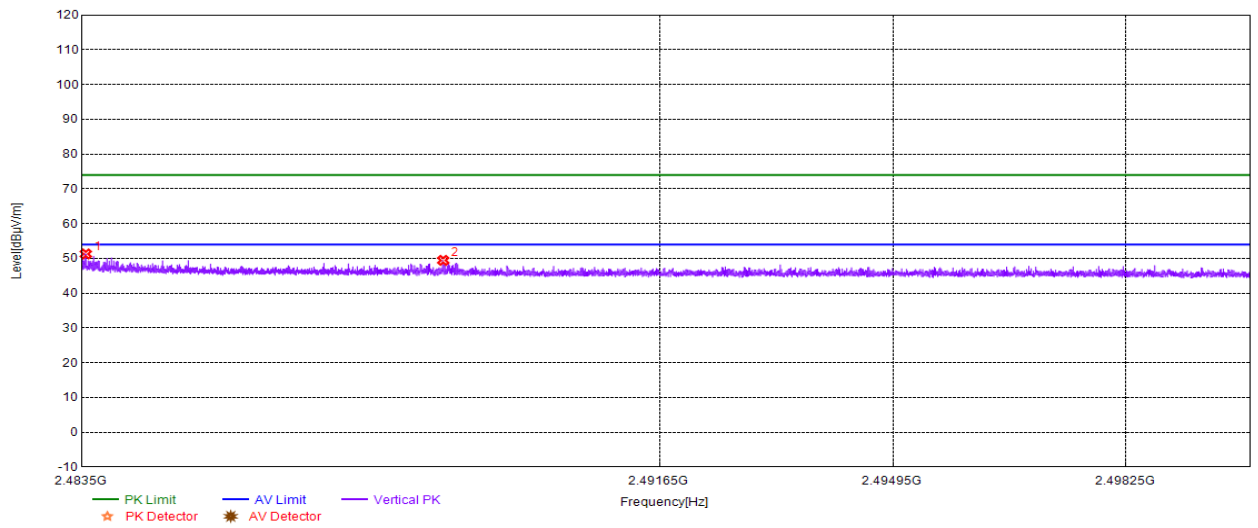

Mode:	DH5 2480	Voltage:	DC 3.7V

Test Graph

PK Final Data List								
NO.	Freq. [MHz]	PK Reading [dBµV/m]	Level [dBµV/m]	Factor [dB/m]	Limit [dBµV/m]	Margin [dB]	Polarity	Verdict
1	2483.56	69.33	51.29	-18.04	74.00	22.71	Vertical	PASS
2	2488.59	68.26	49.45	-18.81	74.00	24.55	Vertical	PASS