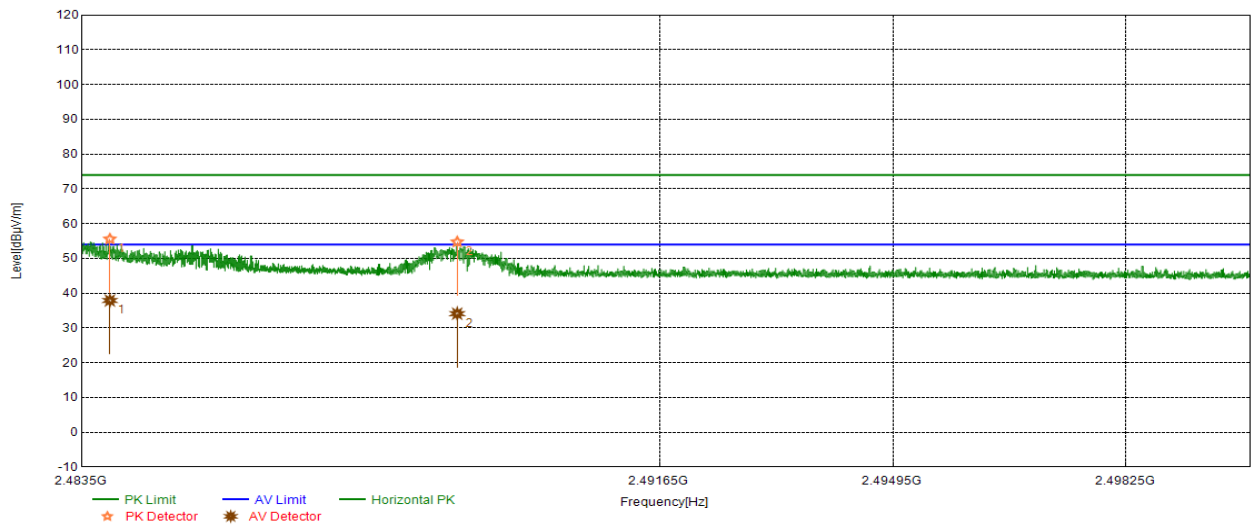

Mode:	3-DH5 2480	Voltage:	DC 3.7V

Test Graph

PK Final Data List								
NO.	Freq. [MHz]	PK Reading [dBµV/m]	Factor [dB/m]	PK Value [dBµV/m]	PK Limit [dBµV/m]	PK Margin [dB]	Polarity	Verdict
1	2483.90	73.73	-18.13	55.60	74.00	18.40	Horizontal	PASS
2	2488.79	73.59	-18.83	54.76	74.00	19.24	Horizontal	PASS

AV Final Data List								
NO.	Freq. [MHz]	AV Reading [dBµV/m]	Factor [dB/m]	AV Value [dBµV/m]	AV Limit [dBµV/m]	AV Margin [dB]	Polarity	Verdict
1	2483.90	56.04	-18.13	37.91	54.00	16.09	Horizontal	PASS
2	2488.79	52.95	-18.83	34.12	54.00	19.88	Horizontal	PASS