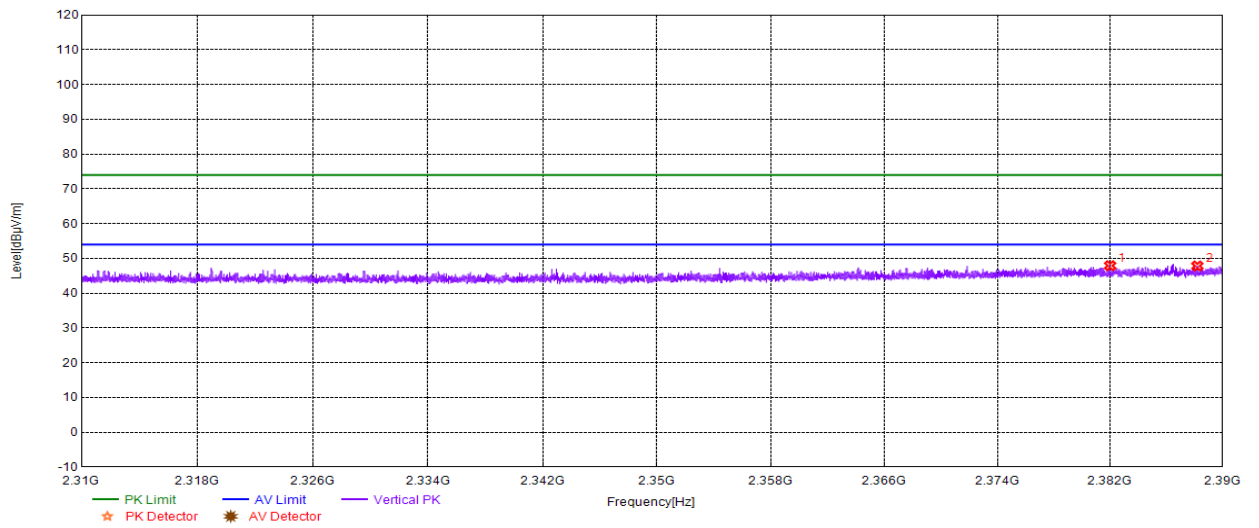

Mode:	DH5 2402	Voltage:	DC 3.7V

Test Graph

PK Final Data List								
NO.	Freq. [MHz]	PK Reading [dBµV/m]	Level [dBµV/m]	Factor [dB/m]	Limit [dBµV/m]	Margin [dB]	Polarity	Verdict
1	2381.98	65.92	47.92	-18.00	74.00	26.08	Vertical	PASS
2	2388.19	65.50	47.83	-17.67	74.00	26.17	Vertical	PASS