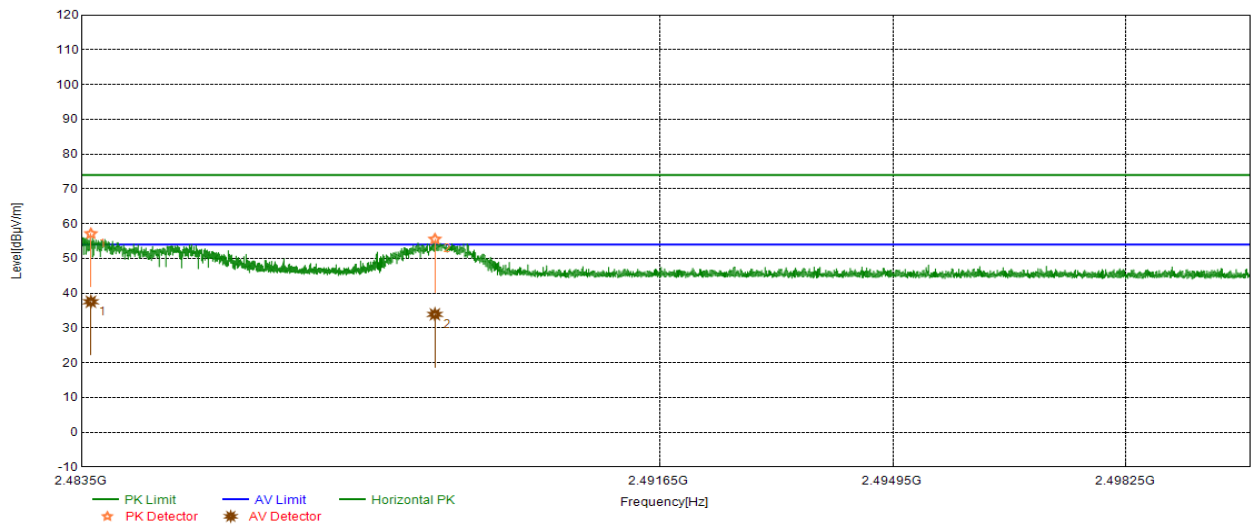

Mode:	DH5 2480	Voltage:	DC 3.7V

Test Graph

PK Final Data List								
NO.	Freq. [MHz]	PK Reading [dBµV/m]	Factor [dB/m]	PK Value [dBµV/m]	PK Limit [dBµV/m]	PK Margin [dB]	Polarity	Verdict
1	2483.63	75.19	-18.06	57.13	74.00	16.87	Horizontal	PASS
2	2488.48	74.35	-18.80	55.55	74.00	18.45	Horizontal	PASS

AV Final Data List								
NO.	Freq. [MHz]	AV Reading [dBµV/m]	Factor [dB/m]	AV Value [dBµV/m]	AV Limit [dBµV/m]	AV Margin [dB]	Polarity	Verdict
1	2483.63	55.61	-18.06	37.55	54.00	16.45	Horizontal	PASS
2	2488.48	52.72	-18.80	33.92	54.00	20.08	Horizontal	PASS