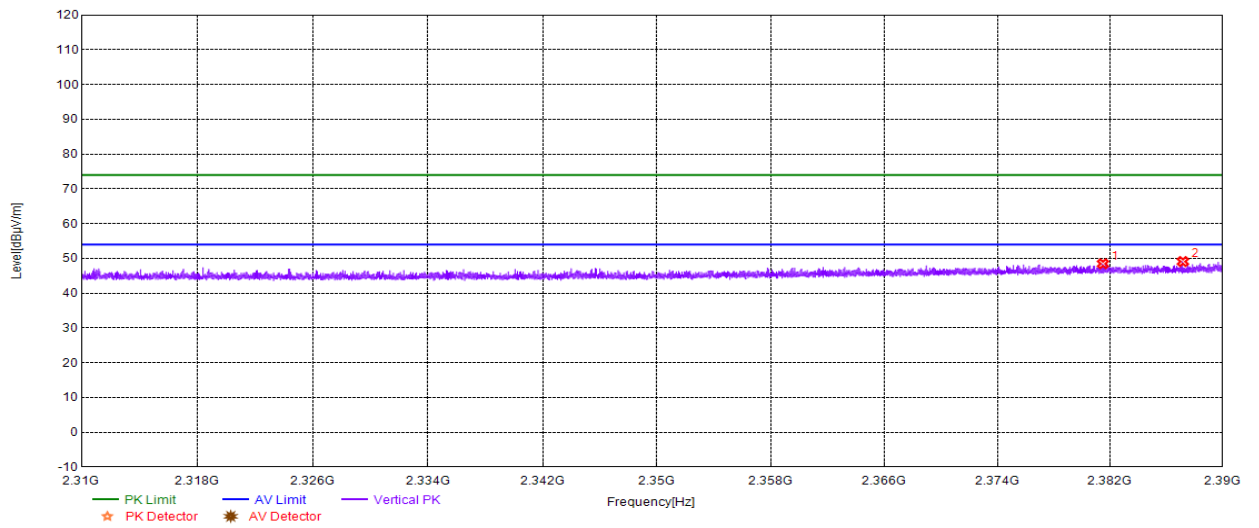

Mode:	2-DH5 2402	Voltage:	DC 3.7V

Test Graph

PK Final Data List								
NO.	Freq. [MHz]	PK Reading [dBµV/m]	Level [dBµV/m]	Factor [dB/m]	Limit [dBµV/m]	Margin [dB]	Polarity	Verdict
1	2381.47	66.50	48.47	-18.03	74.00	25.53	Vertical	PASS
2	2387.15	66.84	49.11	-17.73	74.00	24.89	Vertical	PASS