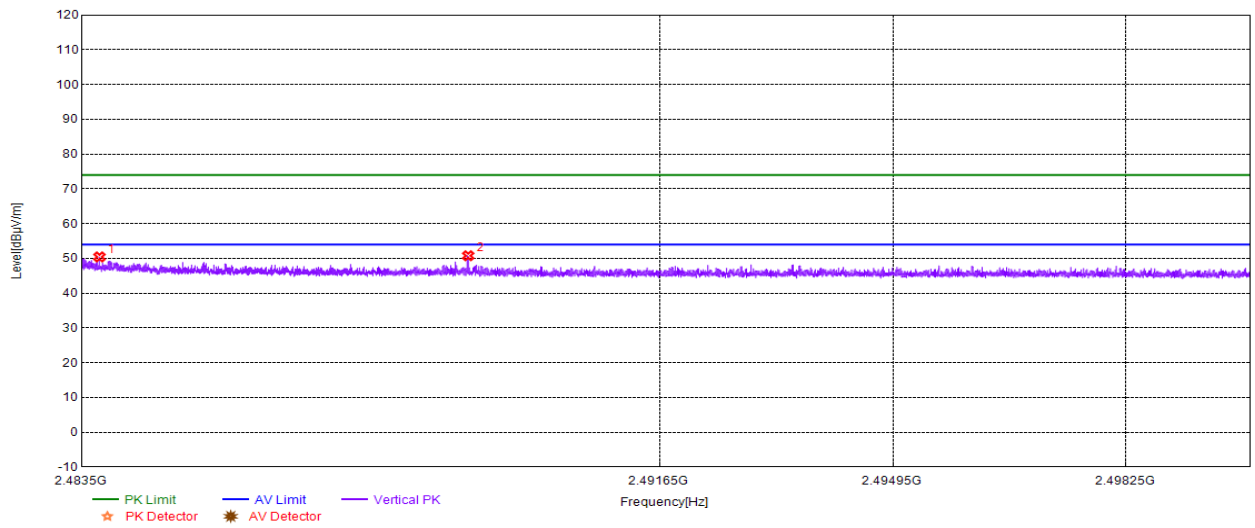

Mode:	2-DH5 2480	Voltage:	DC 3.7V

Test Graph

PK Final Data List								
NO.	Freq. [MHz]	PK Reading [dBµV/m]	Level [dBµV/m]	Factor [dB/m]	Limit [dBµV/m]	Margin [dB]	Polarity	Verdict
1	2483.75	68.53	50.44	-18.09	74.00	23.56	Vertical	PASS
2	2488.95	69.63	50.78	-18.85	74.00	23.22	Vertical	PASS