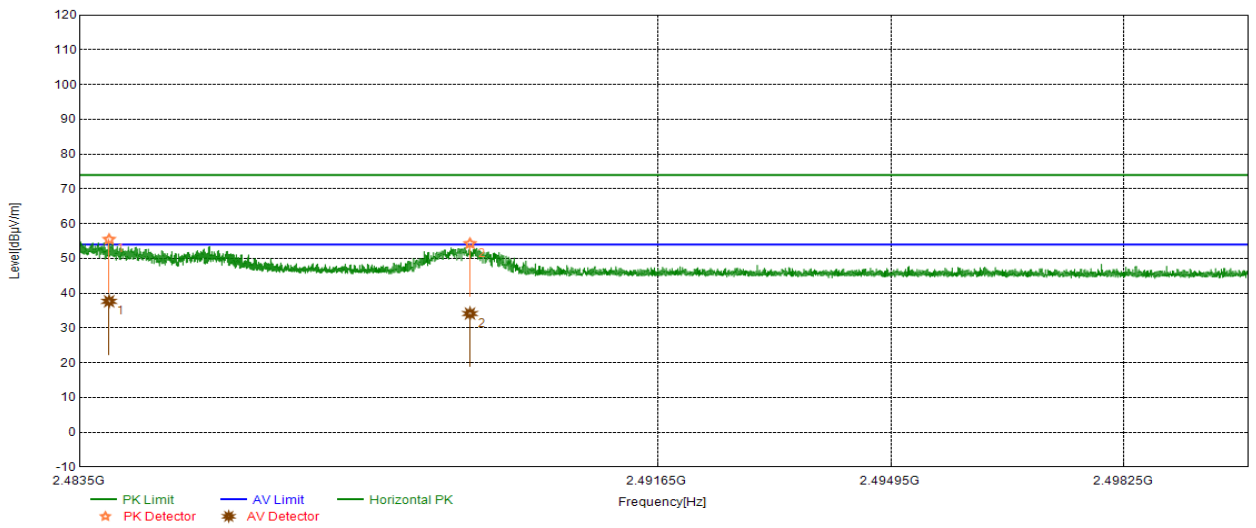

Mode:	2-DH5 2480	Voltage:	DC 3.7V

Test Graph

PK Final Data List								
NO.	Freq. [MHz]	PK Reading [dBµV/m]	Factor [dB/m]	PK Value [dBµV/m]	PK Limit [dBµV/m]	PK Margin [dB]	Polarity	Verdict
1	2483.91	73.63	-18.13	55.50	74.00	18.50	Horizontal	PASS
2	2489.00	73.14	-18.86	54.28	74.00	19.72	Horizontal	PASS

AV Final Data List								
NO.	Freq. [MHz]	AV Reading [dBµV/m]	Factor [dB/m]	AV Value [dBµV/m]	AV Limit [dBµV/m]	AV Margin [dB]	Polarity	Verdict
1	2483.91	55.81	-18.13	37.68	54.00	16.32	Horizontal	PASS
2	2489.00	53.01	-18.86	34.15	54.00	19.85	Horizontal	PASS