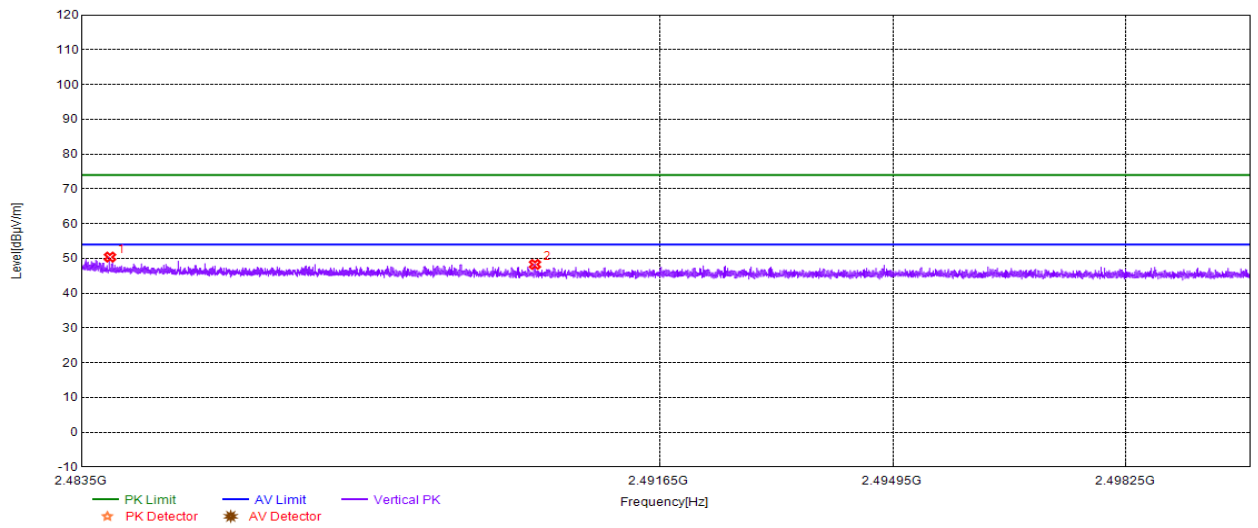

Mode:	3-DH5 2480	Voltage:	DC 3.7V

Test Graph

PK Final Data List								
NO.	Freq. [MHz]	PK Reading [dBµV/m]	Level [dBµV/m]	Factor [dB/m]	Limit [dBµV/m]	Margin [dB]	Polarity	Verdict
1	2483.90	68.51	50.39	-18.12	74.00	23.61	Vertical	PASS
2	2489.89	67.24	48.28	-18.96	74.00	25.72	Vertical	PASS