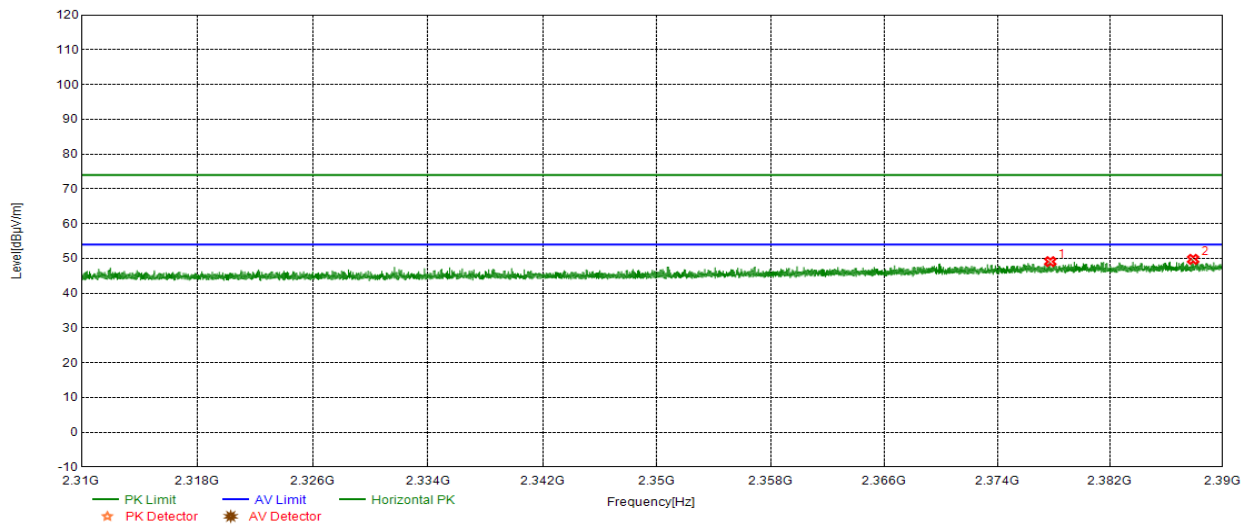

Mode:	2-DH5 2402	Voltage:	DC 3.7V

Test Graph

PK Final Data List								
NO.	Freq. [MHz]	PK Reading [dBµV/m]	Level [dBµV/m]	Factor [dB/m]	Limit [dBµV/m]	Margin [dB]	Polarity	Verdict
1	2377.73	67.32	49.09	-18.23	74.00	24.91	Horizonta	PASS
2	2387.88	67.43	49.74	-17.69	74.00	24.26	Horizonta	PASS