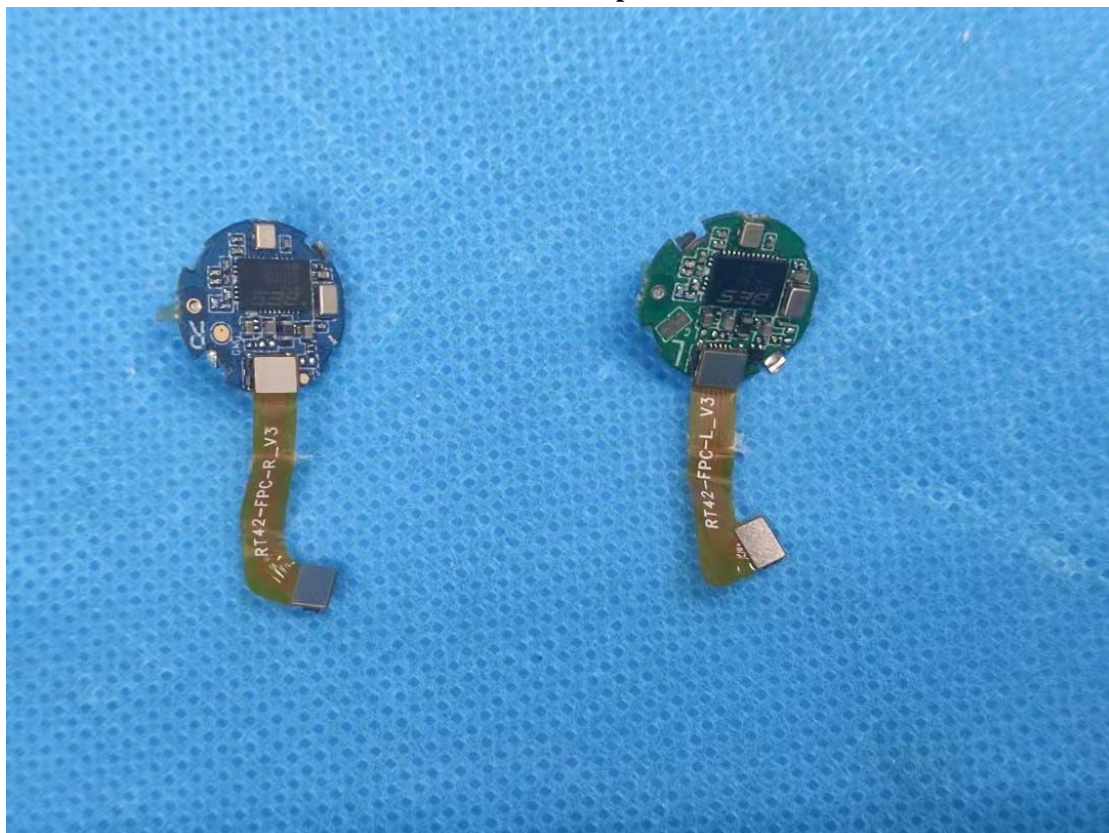

Internal Photo

FCC ID: 2AVTM-TT2108R1

Inner View of the EUT

Inner Circuit Top View

Inner Circuit Bottom View

Inner Circuit Top View

Inner Circuit Bottom View

Antenna View of the Product

Battery View of the Product