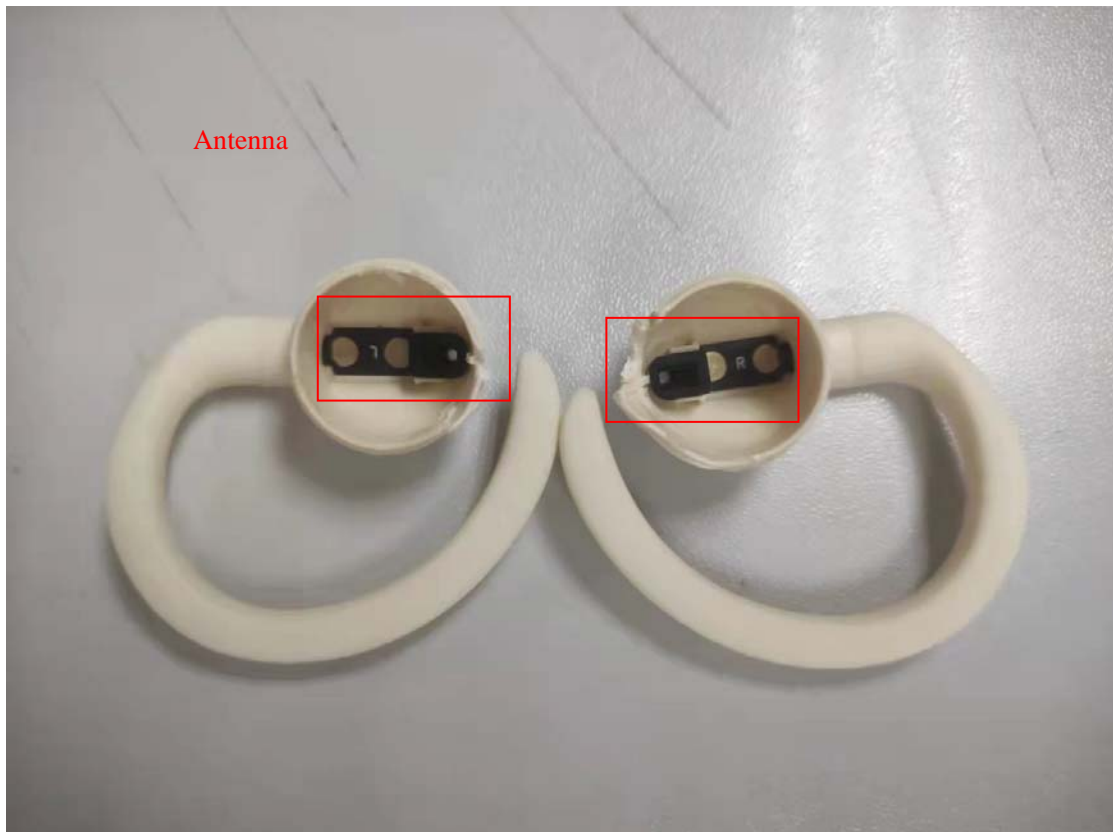

Internal Photo

FCC ID: 2AVTM-TT2108R1

Inner View of the EUT

Inner Circuit Top View

Inner Circuit Bottom View

Inner Circuit Top View

Inner Circuit Bottom View

Antenna View of the Product

Battery View of the Product