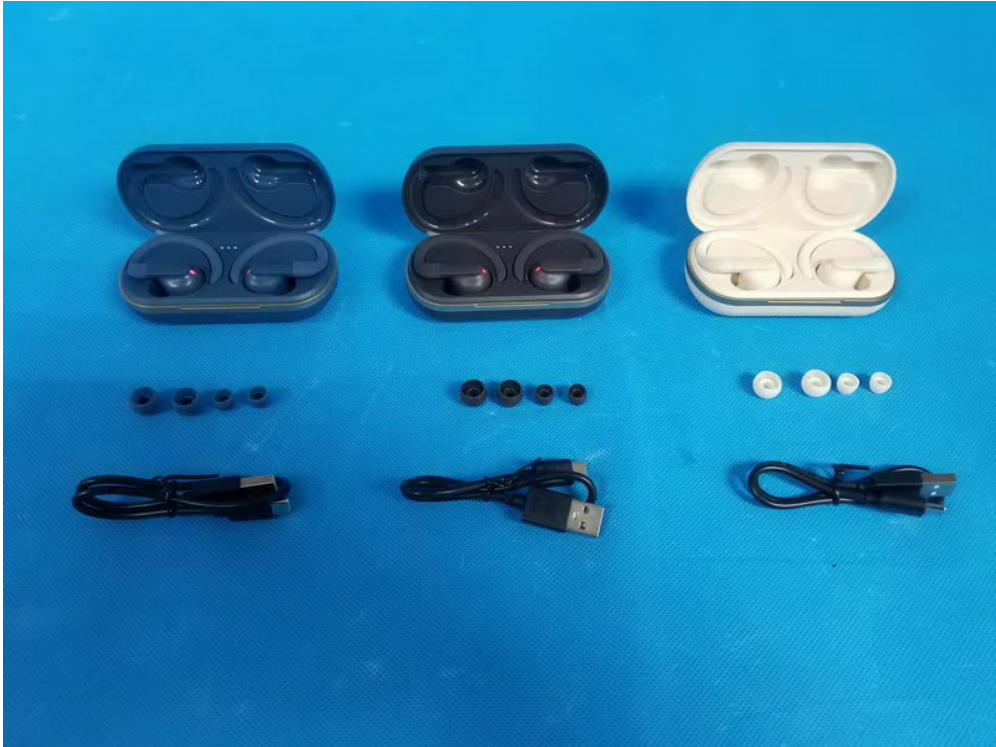

External Photo

FCC ID: 2AVTM-TT2108R1

View of The Product

View of The Product

View of The Product

View of The Product

View of The Product