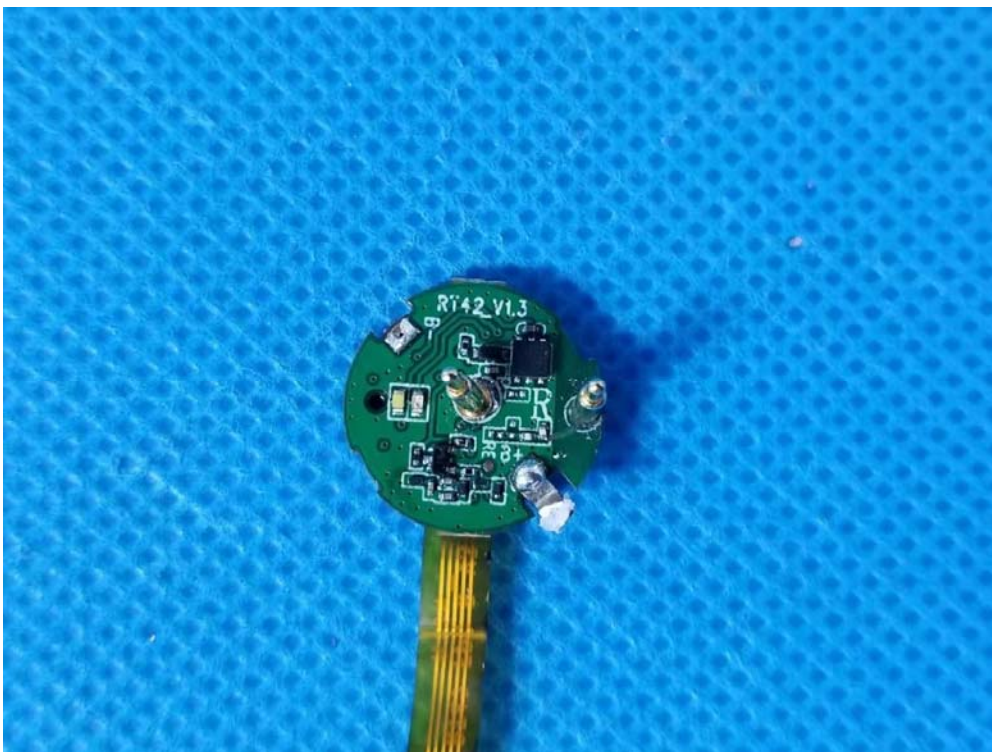

**Internal Photo**

FCC ID: 2AVTM-TT2108

**Inner View of the EUT**

**Inner Circuit Top View**

**Inner Circuit Top View**

**Inner Circuit Bottom View**

**Inner Circuit Top View**

**Inner Circuit Bottom View**

**Inner Circuit Top View**

**Inner Circuit Bottom View**

**Inner Circuit Top View**

**Inner Circuit Bottom View**

**Battery View of the Product**

**Antenna View of the Product**