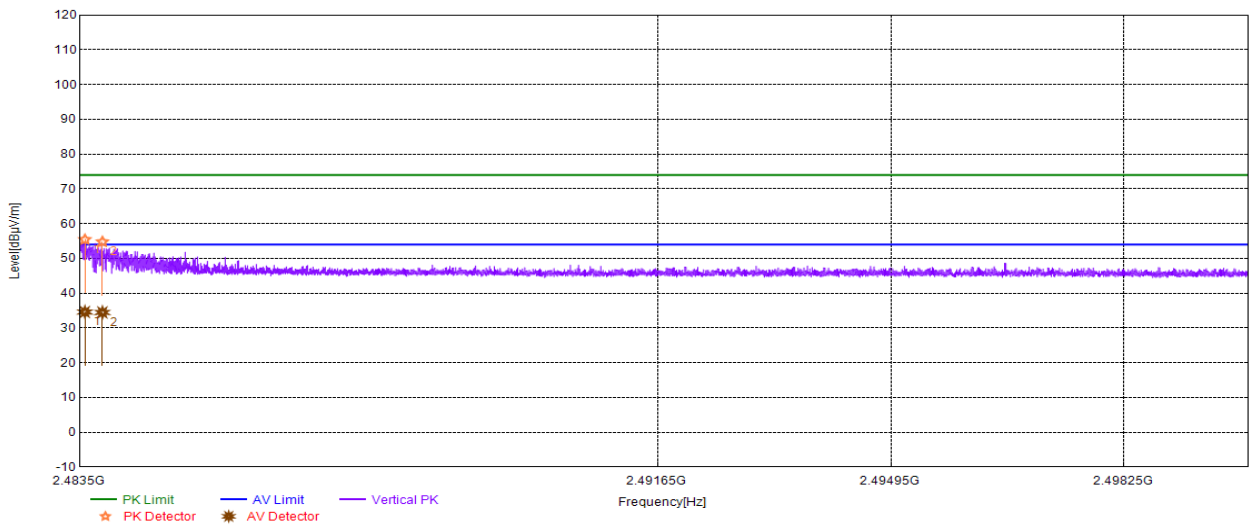

Mode:	DH5-2480	Voltage:	DC 3.7V
-------	----------	----------	---------

**Test Graph**

PK Final Data List								
NO.	Freq. [MHz]	PK Reading [dBµV/m]	Level [dBµV/m]	Factor [dB/m]	Limit [dBµV/m]	Margin [dB]	Polarity	Verdict
1	2483.91	68.17	50.04	-18.13	74.00	23.96	Horizonta	PASS
2	2484.27	68.16	49.94	-18.22	74.00	24.06	Horizonta	PASS

Mode:	DH5-2480	Voltage:	DC 3.7V
-------	----------	----------	---------

**Test Graph**

PK Final Data List								
NO.	Freq. [MHz]	PK Reading [dBµV/m]	Factor [dB/m]	PK Value [dBµV/m]	PK Limit [dBµV/m]	PK Margin [dB]	Polarity	Verdict
1	2483.57	73.47	-18.04	55.43	74.00	18.57	Vertical	PASS
2	2483.82	72.89	-18.11	54.78	74.00	19.22	Vertical	PASS