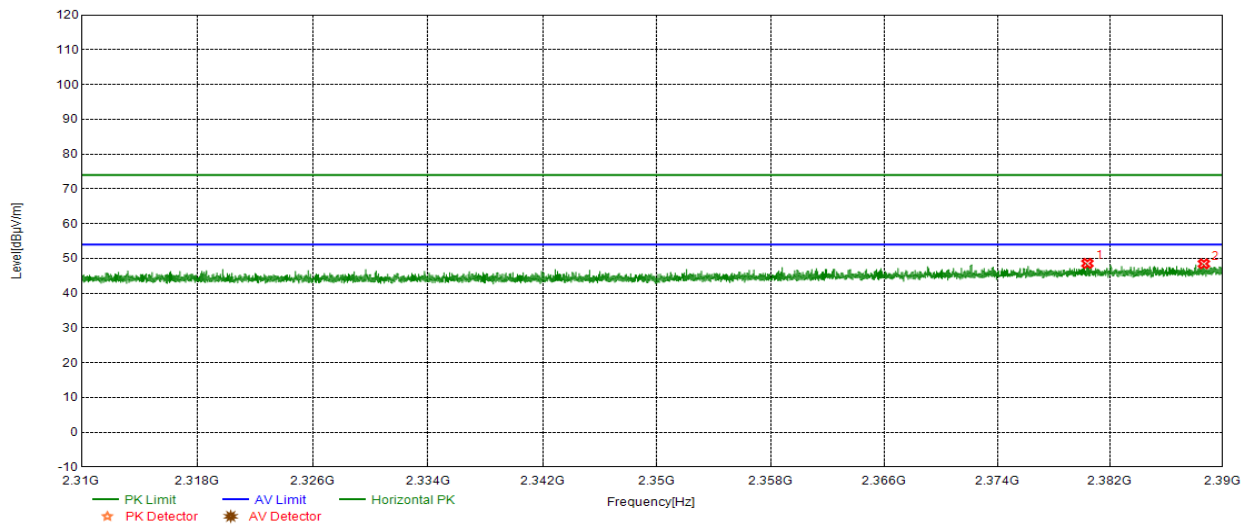

Mode:	3DH5-2402	Voltage:	DC 3.7V

Test Graph

PK Final Data List								
NO.	Freq. [MHz]	PK Reading [dBµV/m]	Level [dBµV/m]	Factor [dB/m]	Limit [dBµV/m]	Margin [dB]	Polarity	Verdict
1	2380.37	66.66	48.57	-18.09	74.00	25.43	Horizonta	PASS
2	2388.65	66.11	48.46	-17.65	74.00	25.54	Horizonta	PASS