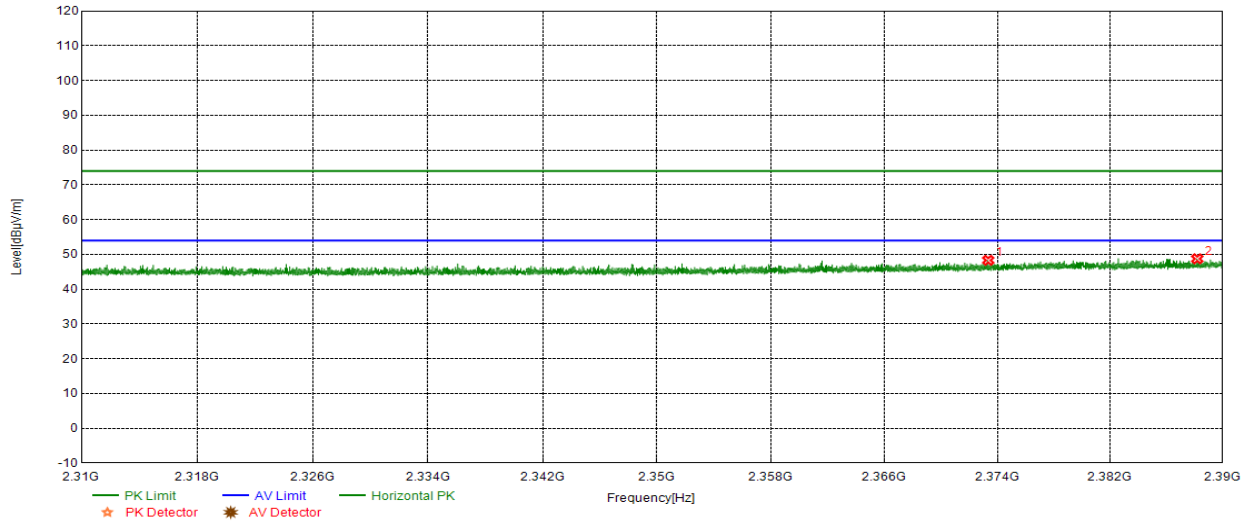

Band edge

Mode:	DH5-2402	Voltage:	DC 3.7V

Test Graph

PK Final Data List								
NO.	Freq. [MHz]	PK Reading [dBµV/m]	Level [dBµV/m]	Factor [dB/m]	Limit [dBµV/m]	Margin [dB]	Polarity	Verdict
1	2373.33	66.79	48.32	-18.47	74.00	25.68	Horizonta	PASS
2	2388.18	66.42	48.75	-17.67	74.00	25.25	Horizonta	PASS