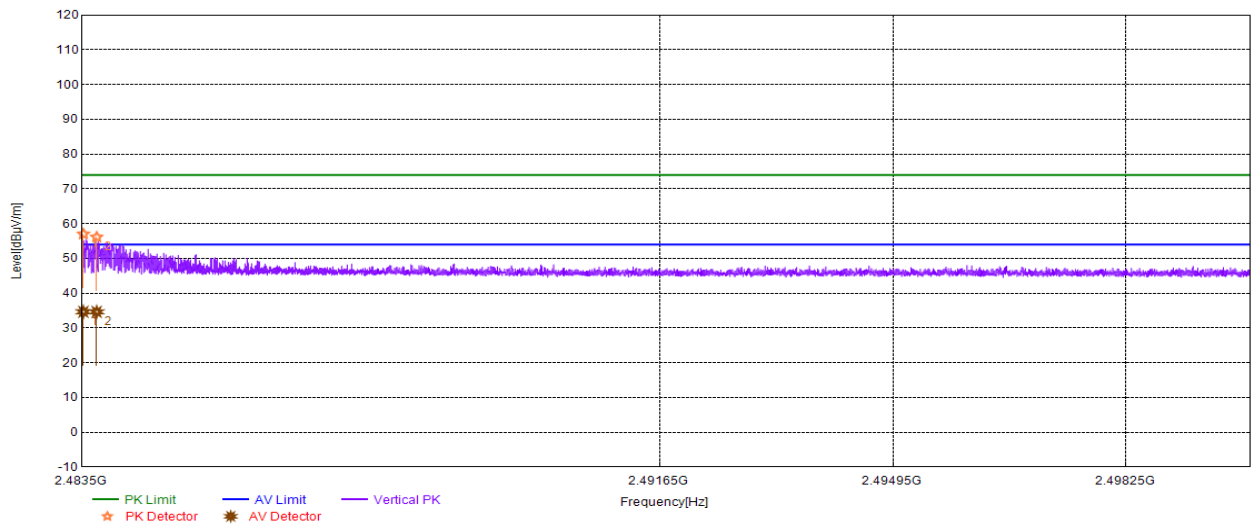

Mode:	3DH5-2402	Voltage:	DC 3.7V
-------	-----------	----------	---------

**Test Graph**

PK Final Data List								
NO.	Freq. [MHz]	PK Reading [dBµV/m]	Level [dBµV/m]	Factor [dB/m]	Limit [dBµV/m]	Margin [dB]	Polarity	Verdict
1	2384.34	66.89	49.01	-17.88	74.00	24.99	Vertical	PASS
2	2389.36	65.85	48.24	-17.61	74.00	25.76	Vertical	PASS

Mode:	3DH5-2480	Voltage:	DC 3.7V
-------	-----------	----------	---------

**Test Graph**

PK Final Data List								
NO.	Freq. [MHz]	PK Reading [dBµV/m]	Level [dBµV/m]	Factor [dB/m]	Limit [dBµV/m]	Margin [dB]	Polarity	Verdict
1	2483.50	67.97	49.95	-18.02	74.00	24.05	Horizontal	PASS
2	2483.90	66.27	48.15	-18.12	74.00	25.85	Horizontal	PASS

Mode:	3DH5-2480	Voltage:	DC 3.7V
-------	-----------	----------	---------

**Test Graph**

PK Final Data List								
NO.	Freq. [MHz]	PK Reading [dBµV/m]	Factor [dB/m]	PK Value [dBµV/m]	PK Limit [dBµV/m]	PK Margin [dB]	Polarity	Verdict
1	2483.52	75.05	-18.03	57.02	74.00	16.98	Vertical	PASS
2	2483.71	74.23	-18.08	56.15	74.00	17.85	Vertical	PASS