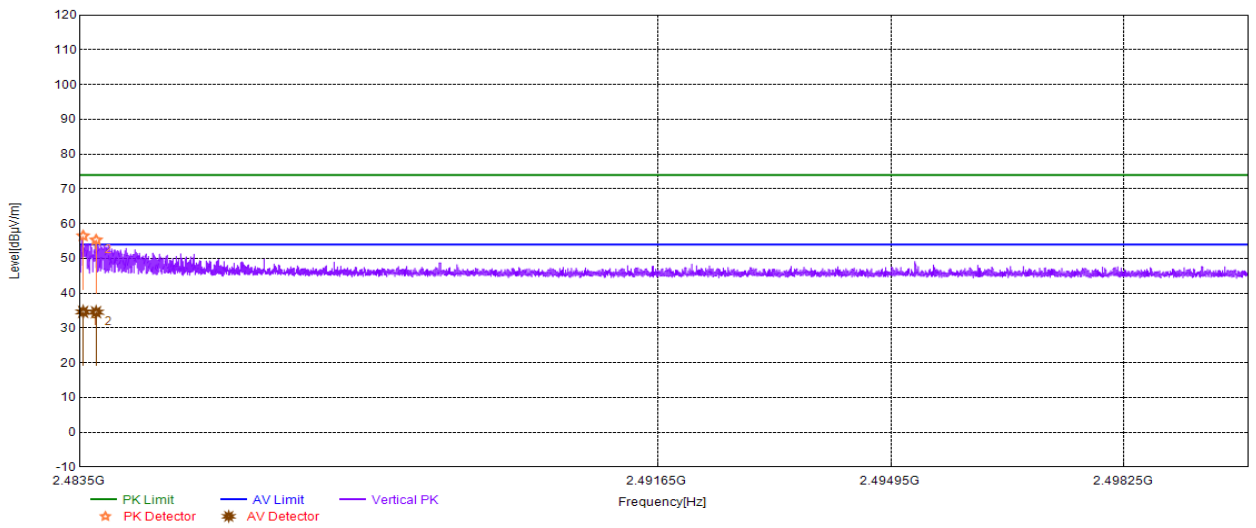

Mode:	2DH5-2480	Voltage:	DC 3.7V
-------	-----------	----------	---------

**Test Graph**

PK Final Data List								
NO.	Freq. [MHz]	PK Reading [dBµV/m]	Level [dBµV/m]	Factor [dB/m]	Limit [dBµV/m]	Margin [dB]	Polarity	Verdict
1	2483.90	67.24	49.12	-18.12	74.00	24.88	Horizontal	PASS
2	2484.45	66.60	48.33	-18.27	74.00	25.67	Horizontal	PASS

Mode:	2DH5-2480	Voltage:	DC 3.7V
-------	-----------	----------	---------

**Test Graph**

PK Final Data List								
NO.	Freq. [MHz]	PK Reading [dBµV/m]	Factor [dB/m]	PK Value [dBµV/m]	PK Limit [dBµV/m]	PK Margin [dB]	Polarity	Verdict
1	2483.55	74.54	-18.04	56.50	74.00	17.50	Vertical	PASS
2	2483.73	73.40	-18.08	55.32	74.00	18.68	Vertical	PASS