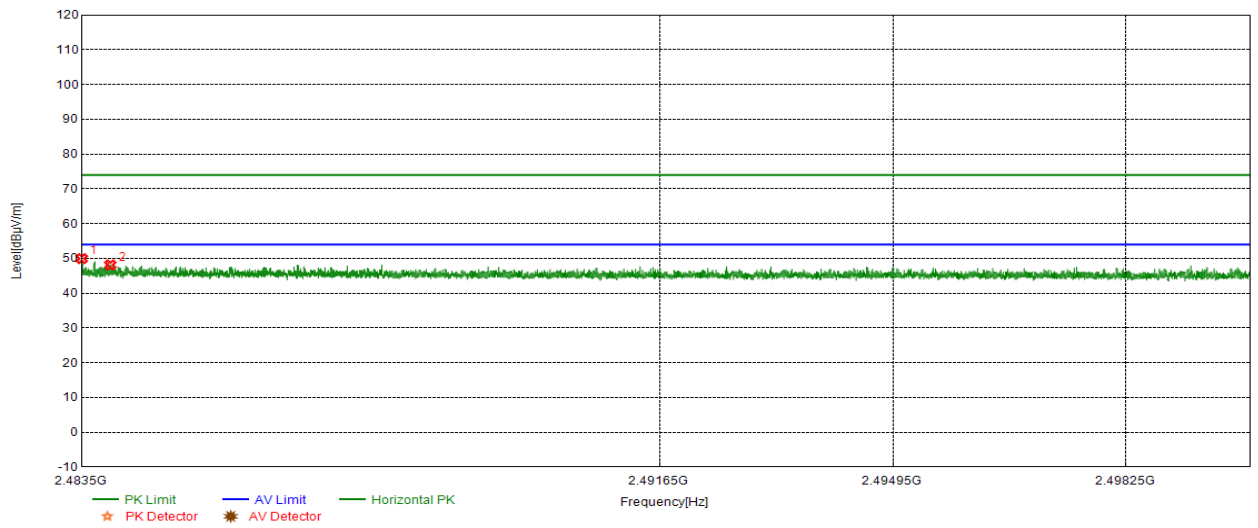

Mode:	3DH5-2480	Voltage:	DC 3.7V

Test Graph

PK Final Data List								
NO.	Freq. [MHz]	PK Reading [dBµV/m]	Level [dBµV/m]	Factor [dB/m]	Limit [dBµV/m]	Margin [dB]	Polarity	Verdict
1	2483.50	67.97	49.95	-18.02	74.00	24.05	Horizontal	PASS
2	2483.90	66.27	48.15	-18.12	74.00	25.85	Horizontal	PASS