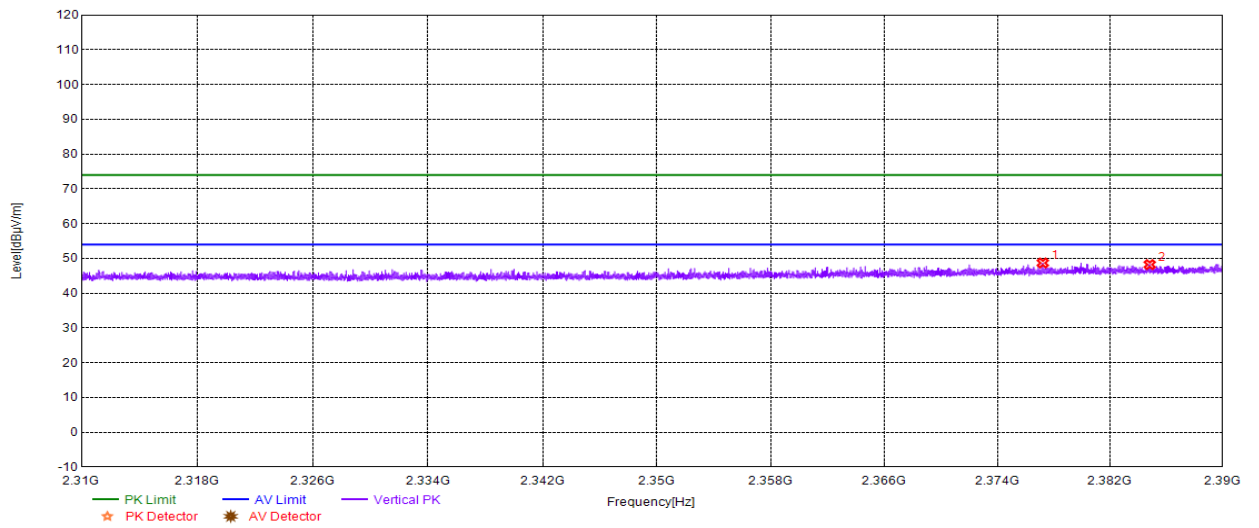

Mode:	2DH5-2402	Voltage:	DC 3.7V
-------	-----------	----------	---------

**Test Graph**

PK Final Data List								
NO.	Freq. [MHz]	PK Reading [dBµV/m]	Level [dBµV/m]	Factor [dB/m]	Limit [dBµV/m]	Margin [dB]	Polarity	Verdict
1	2382.05	66.57	48.57	-18.00	74.00	25.43	Horizonta	PASS
2	2388.94	65.99	48.36	-17.63	74.00	25.64	Horizonta	PASS

Mode:	2DH5-2402	Voltage:	DC 3.7V
-------	-----------	----------	---------

**Test Graph**

PK Final Data List								
NO.	Freq. [MHz]	PK Reading [dBµV/m]	Level [dBµV/m]	Factor [dB/m]	Limit [dBµV/m]	Margin [dB]	Polarity	Verdict
1	2377.20	66.96	48.70	-18.26	74.00	25.30	Vertical	PASS
2	2384.80	66.08	48.23	-17.85	74.00	25.77	Vertical	PASS