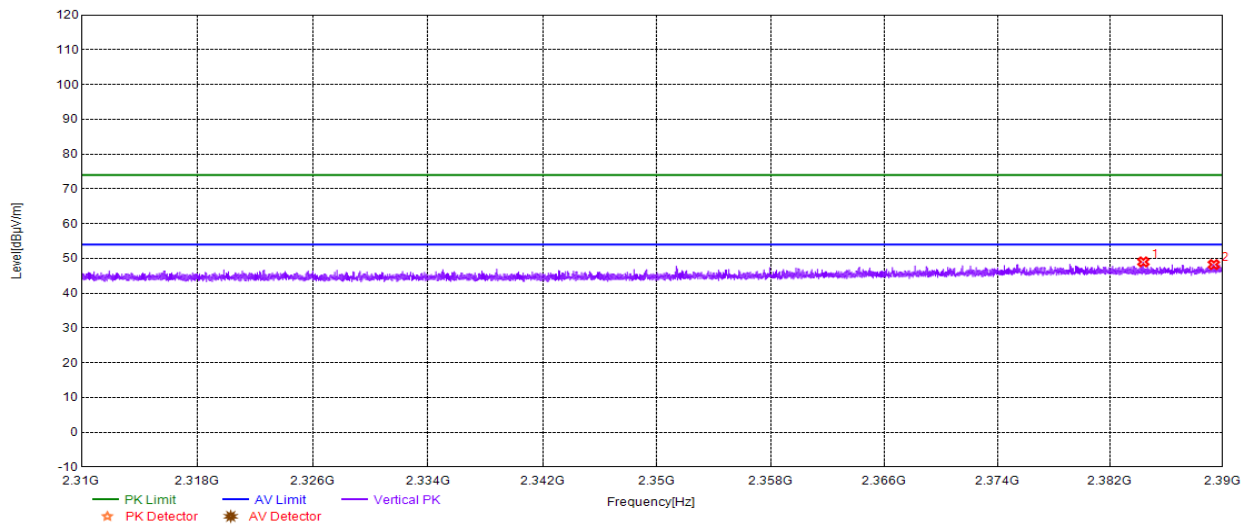

Mode:	3DH5-2402	Voltage:	DC 3.7V

Test Graph

PK Final Data List								
NO.	Freq. [MHz]	PK Reading [dBµV/m]	Level [dBµV/m]	Factor [dB/m]	Limit [dBµV/m]	Margin [dB]	Polarity	Verdict
1	2384.34	66.89	49.01	-17.88	74.00	24.99	Vertical	PASS
2	2389.36	65.85	48.24	-17.61	74.00	25.76	Vertical	PASS