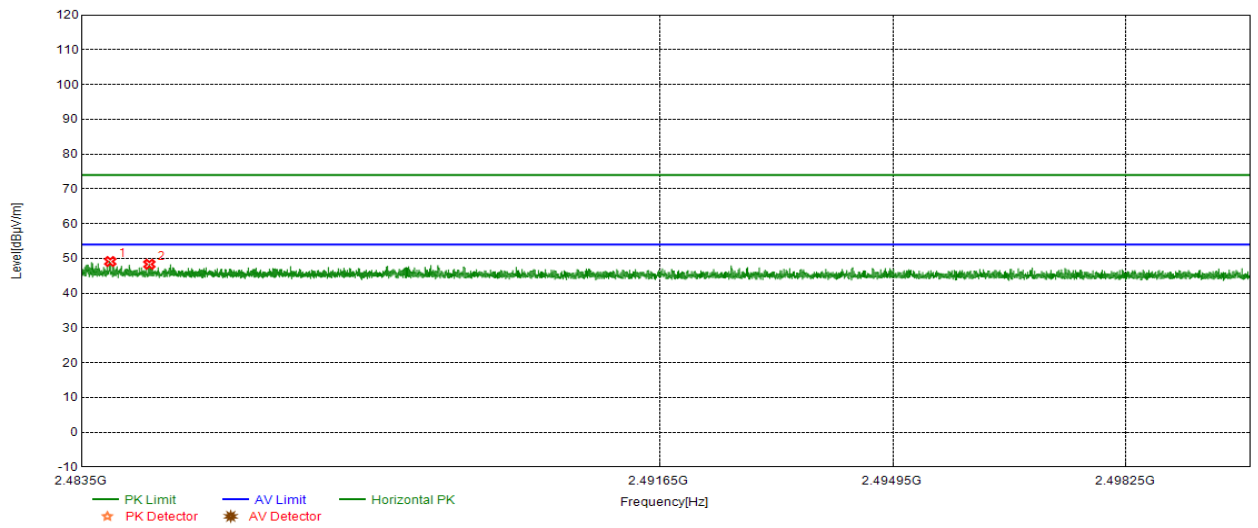

Mode:	2DH5-2402	Voltage:	DC 3.7V
-------	-----------	----------	---------

**Test Graph**

PK Final Data List								
NO.	Freq. [MHz]	PK Reading [dBµV/m]	Level [dBµV/m]	Factor [dB/m]	Limit [dBµV/m]	Margin [dB]	Polarity	Verdict
1	2377.20	66.96	48.70	-18.26	74.00	25.30	Vertical	PASS
2	2384.80	66.08	48.23	-17.85	74.00	25.77	Vertical	PASS

Mode:	2DH5-2480	Voltage:	DC 3.7V
-------	-----------	----------	---------

**Test Graph**

PK Final Data List								
NO.	Freq. [MHz]	PK Reading [dBµV/m]	Level [dBµV/m]	Factor [dB/m]	Limit [dBµV/m]	Margin [dB]	Polarity	Verdict
1	2483.90	67.24	49.12	-18.12	74.00	24.88	Horizontal	PASS
2	2484.45	66.60	48.33	-18.27	74.00	25.67	Horizontal	PASS