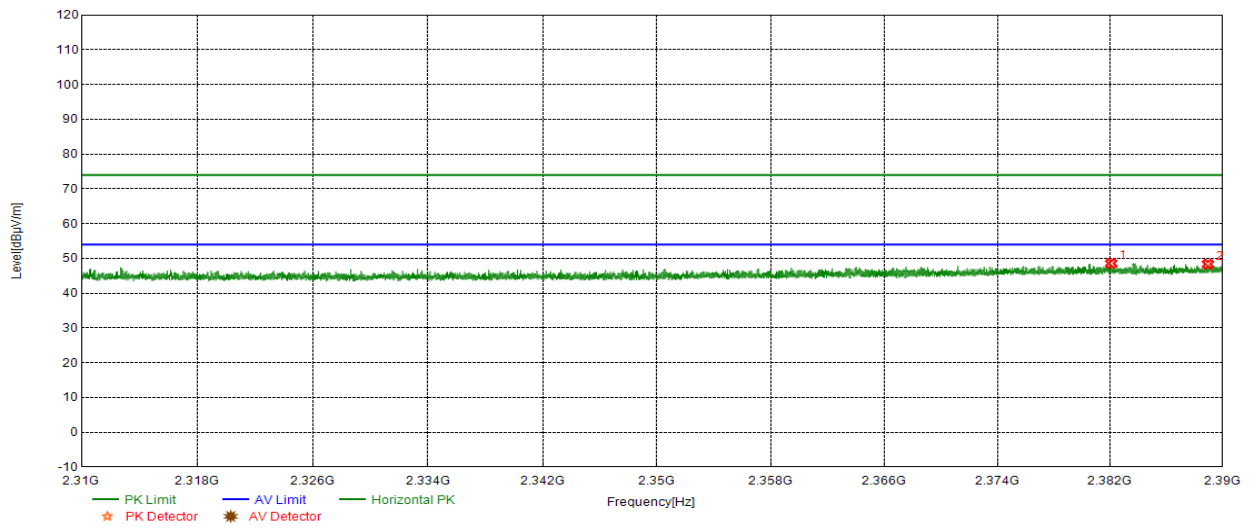

Mode:	2DH5-2402	Voltage:	DC 3.7V

Test Graph

PK Final Data List								
NO.	Freq. [MHz]	PK Reading [dBµV/m]	Level [dBµV/m]	Factor [dB/m]	Limit [dBµV/m]	Margin [dB]	Polarity	Verdict
1	2382.05	66.57	48.57	-18.00	74.00	25.43	Horizonta	PASS
2	2388.94	65.99	48.36	-17.63	74.00	25.64	Horizonta	PASS