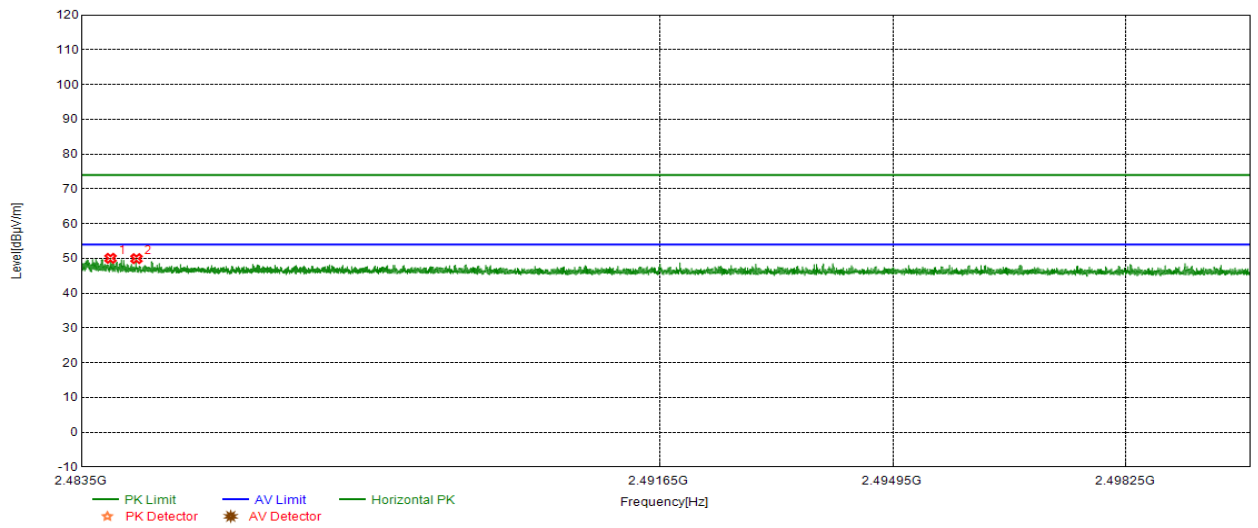

Mode:	DH5-2480	Voltage:	DC 3.7V

Test Graph

PK Final Data List								
NO.	Freq. [MHz]	PK Reading [dBµV/m]	Level [dBµV/m]	Factor [dB/m]	Limit [dBµV/m]	Margin [dB]	Polarity	Verdict
1	2483.91	68.17	50.04	-18.13	74.00	23.96	Horizonta	PASS
2	2484.27	68.16	49.94	-18.22	74.00	24.06	Horizonta	PASS