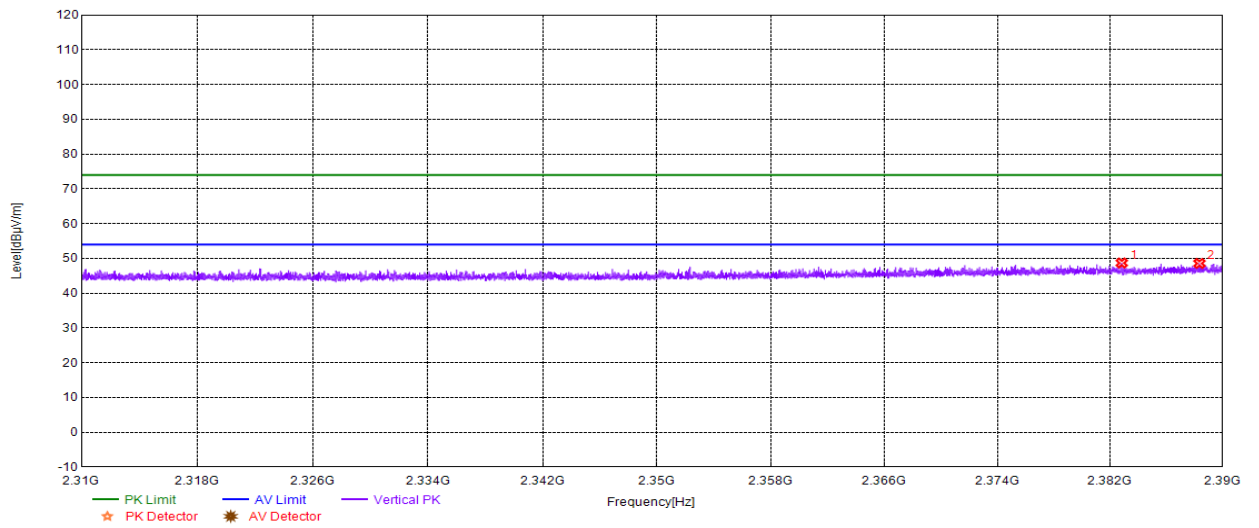

Mode:	DH5-2402	Voltage:	DC 3.7V

Test Graph

PK Final Data List								
NO.	Freq. [MHz]	PK Reading [dBµV/m]	Level [dBµV/m]	Factor [dB/m]	Limit [dBµV/m]	Margin [dB]	Polarity	Verdict
1	2382.81	66.65	48.69	-17.96	74.00	25.31	Vertical	PASS
2	2388.33	66.23	48.57	-17.66	74.00	25.43	Vertical	PASS