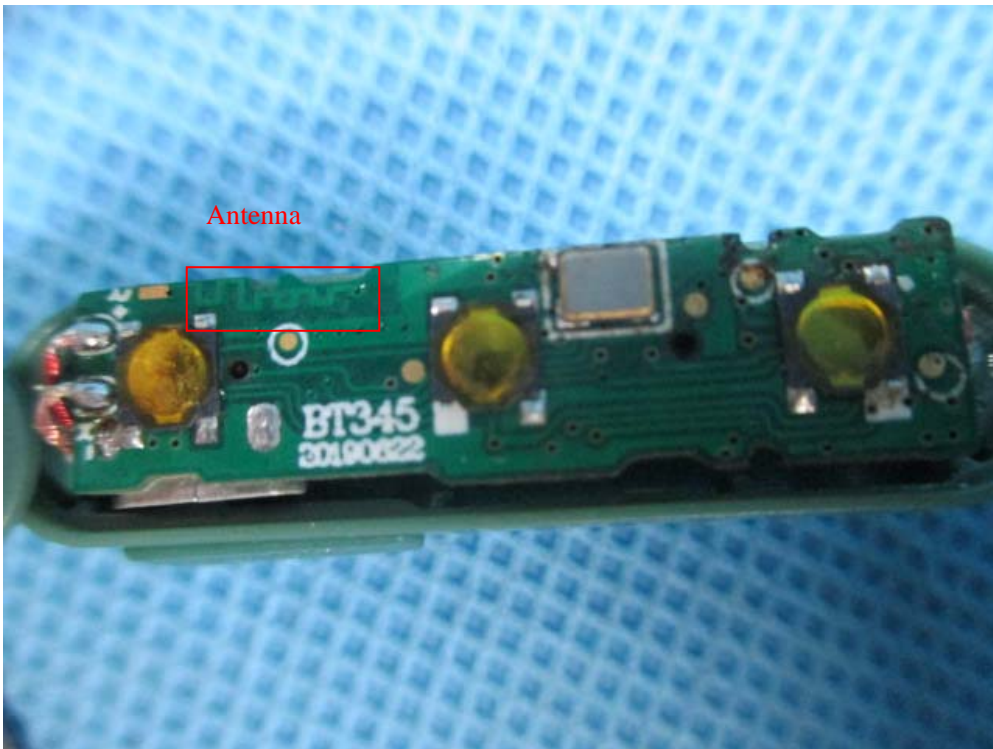

Internal Photo

FCC ID: 2AVTM-TT2001

Inner View of the EUT

Inner Circuit Top View

Inner Circuit Bottom View