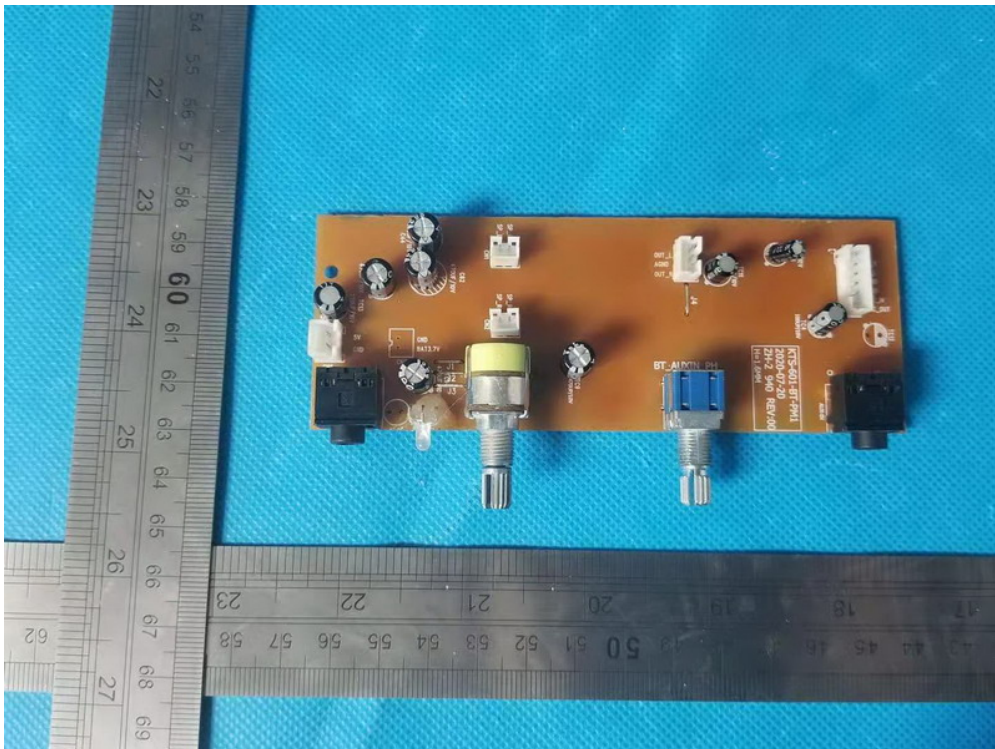

**Internal Photo**

FCC ID: 2AVTM-KTS601BT

**Inner View of the EUT**

**Inner Circuit Top View**

**Inner Circuit Bottom View**

**Inner Circuit Bottom View**

**Inner Circuit Top View**

**Inner Circuit Bottom View**

**Inner Circuit Top View**

**Inner Circuit Bottom View**