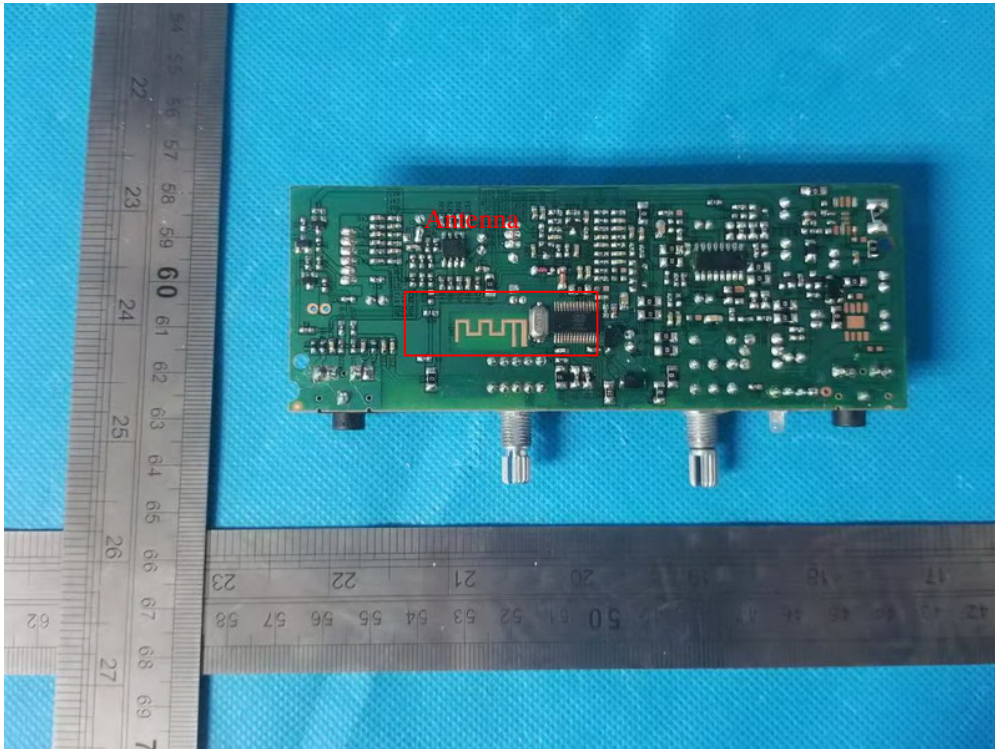

**Internal Photo**

FCC ID: 2AVTM-KTS601BT

**Inner View of the EUT**

**Inner Circuit Top View**

**Inner Circuit Bottom View**

**Inner Circuit Bottom View**

**Inner Circuit Top View**

**Inner Circuit Bottom View**

**Inner Circuit Top View**

**Inner Circuit Bottom View**