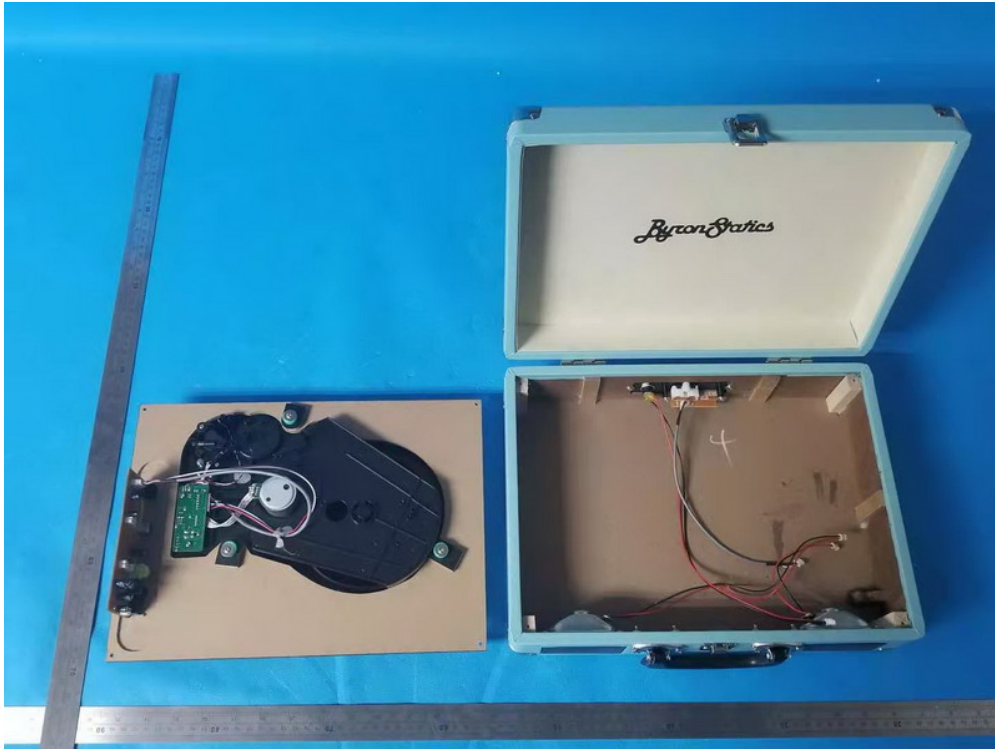

**Internal Photo**

FCC ID: 2AVTM-KTS601BT

**Inner View of the EUT**

**Inner Circuit Top View**

**Inner Circuit Bottom View**

**Inner Circuit Bottom View**

**Inner Circuit Top View**

**Inner Circuit Bottom View**

**Inner Circuit Top View**

**Inner Circuit Bottom View**