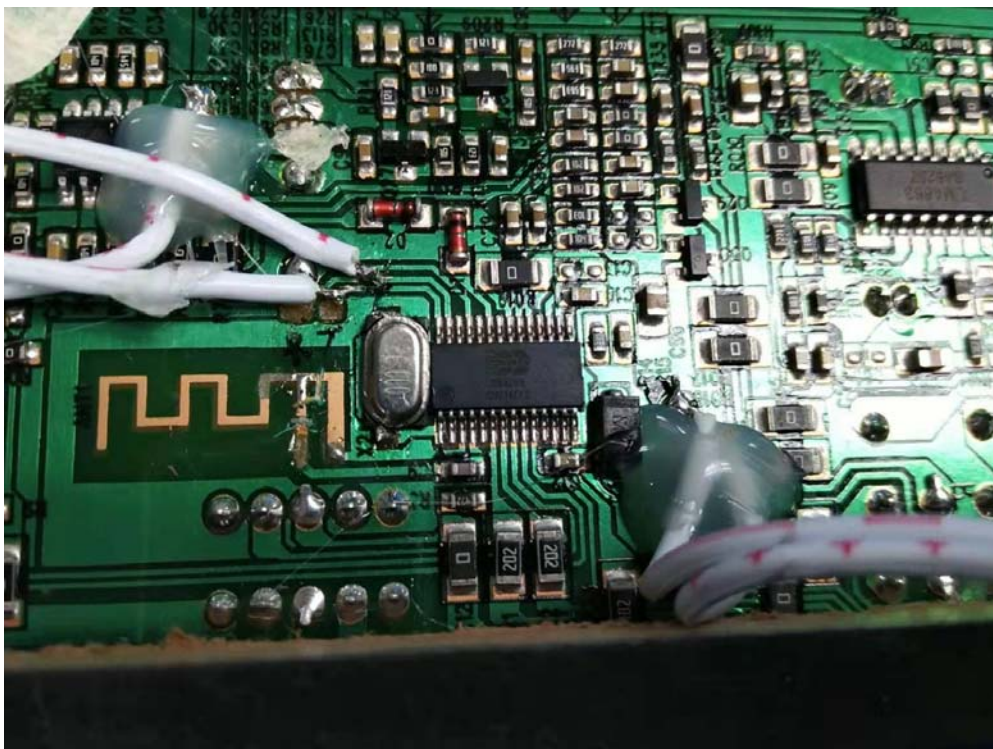

**Internal Photo**

FCC ID: 2AVTM-KTS601BT

**Inner View of the EUT**

**Inner Circuit Top View**

**Inner Circuit Bottom View**

**Inner Circuit Bottom View**

**Inner Circuit Top View**

**Inner Circuit Bottom View**

**Inner Circuit Top View**

**Inner Circuit Bottom View**