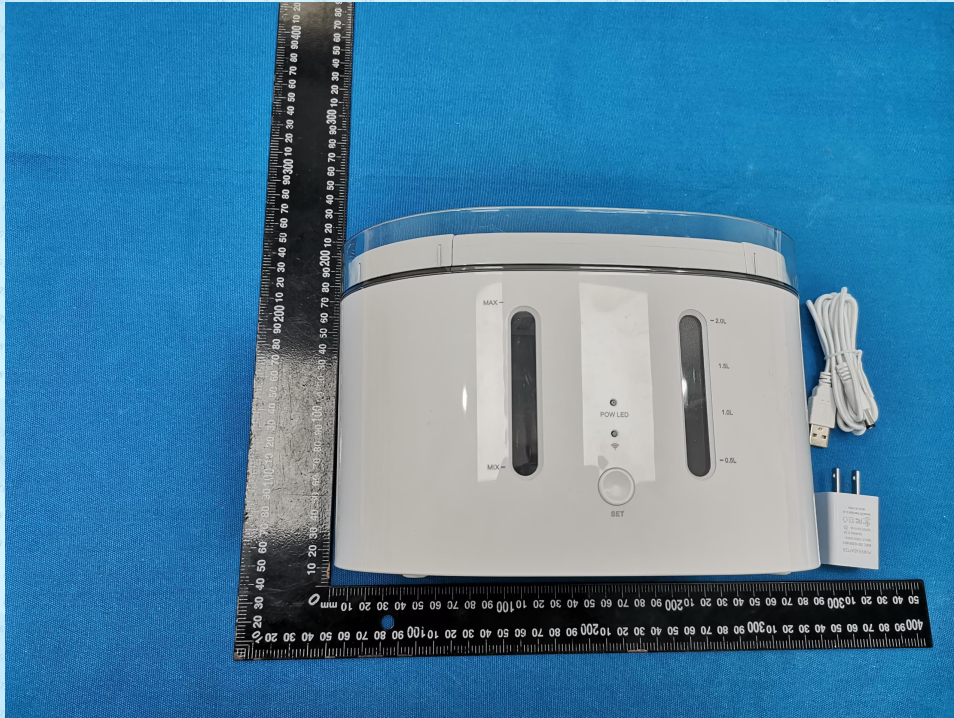

Product Name: Smart Pet Water Feeder
Test Model No.: ePRO-PW01,PW02,PW03

EUT Constructional Details

-----End-----