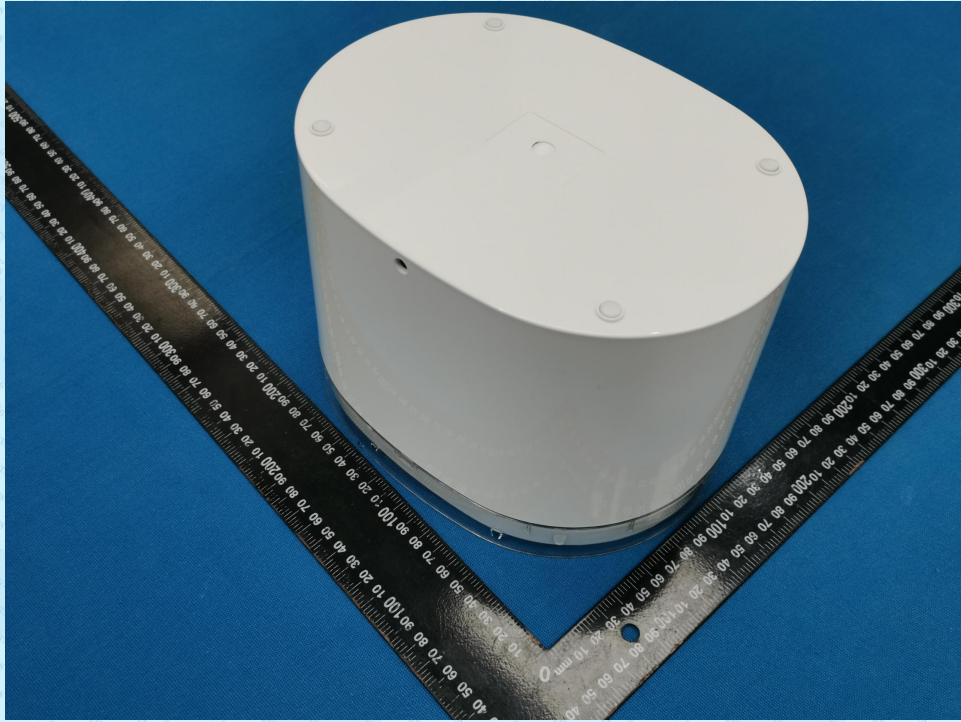

Product Name: Smart Pet Water Feeder
Test Model No.: ePRO-PW01,PW02,PW03

EUT Constructional Details

-----End-----