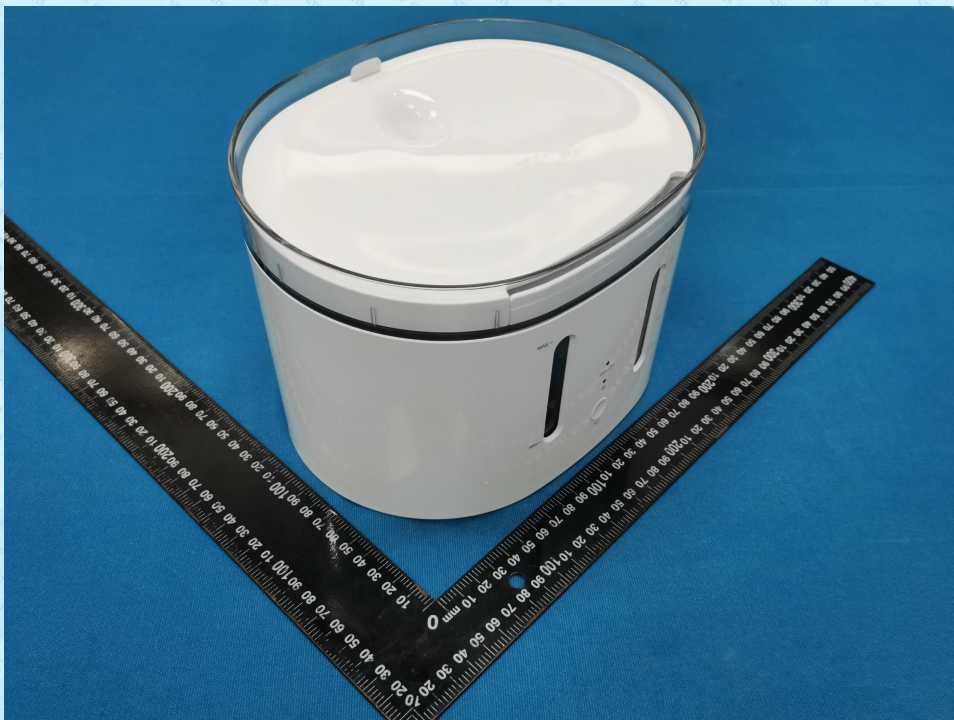

Product Name: Smart Pet Water Feeder
Test Model No.: ePRO-PW01,PW02,PW03

EUT Constructional Details

-----End-----