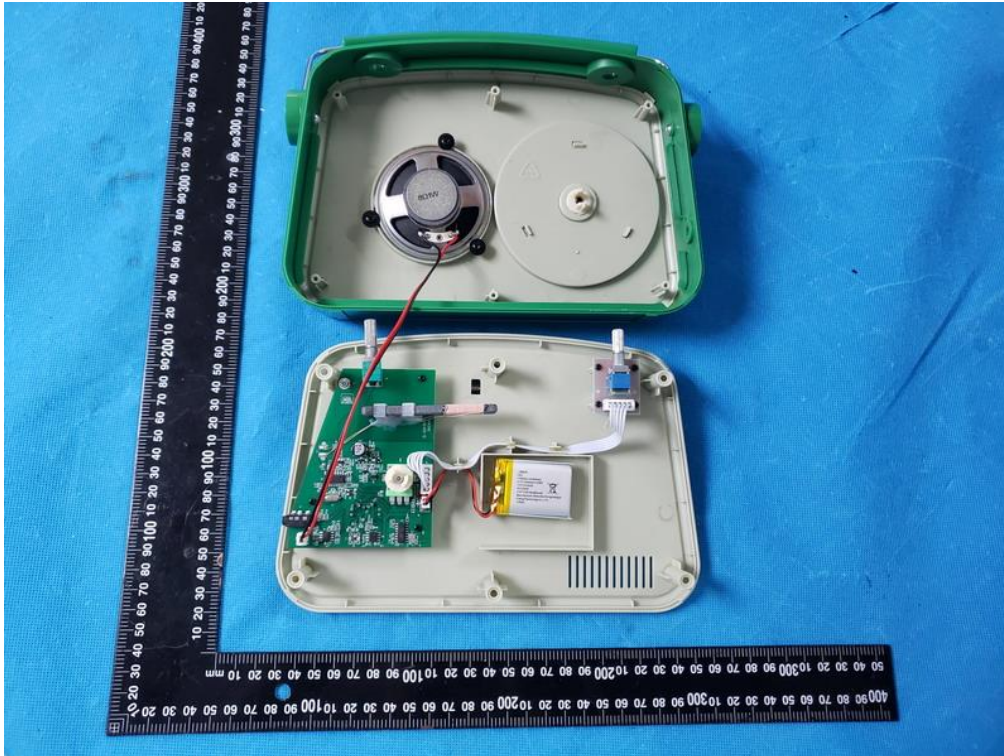

Internal Photo

FCC ID: 2AVTM-AM66S

Inner View of the EUT

Inner View of the EUT

Inner View of the EUT

Inner View of the EUT

Inner circuit top view

Inner circuit top view