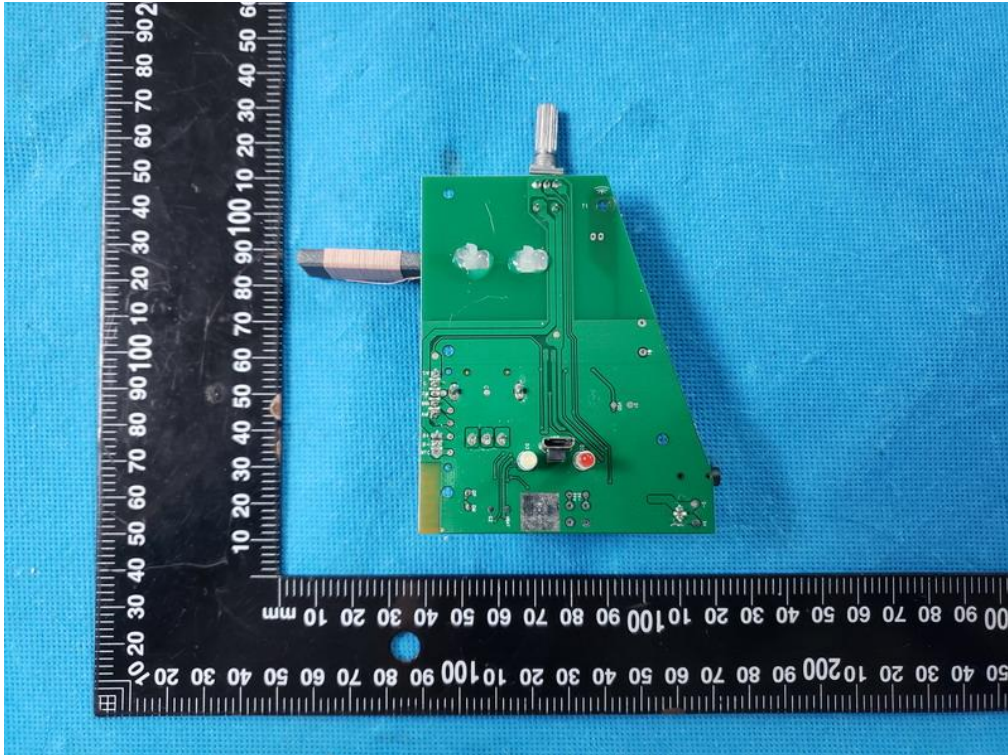

Internal Photo

FCC ID: 2AVTM-AM66S

Inner View of the EUT

Inner View of the EUT

Inner View of the EUT

Inner View of the EUT

Inner circuit top view

Inner circuit top view

BT antenna