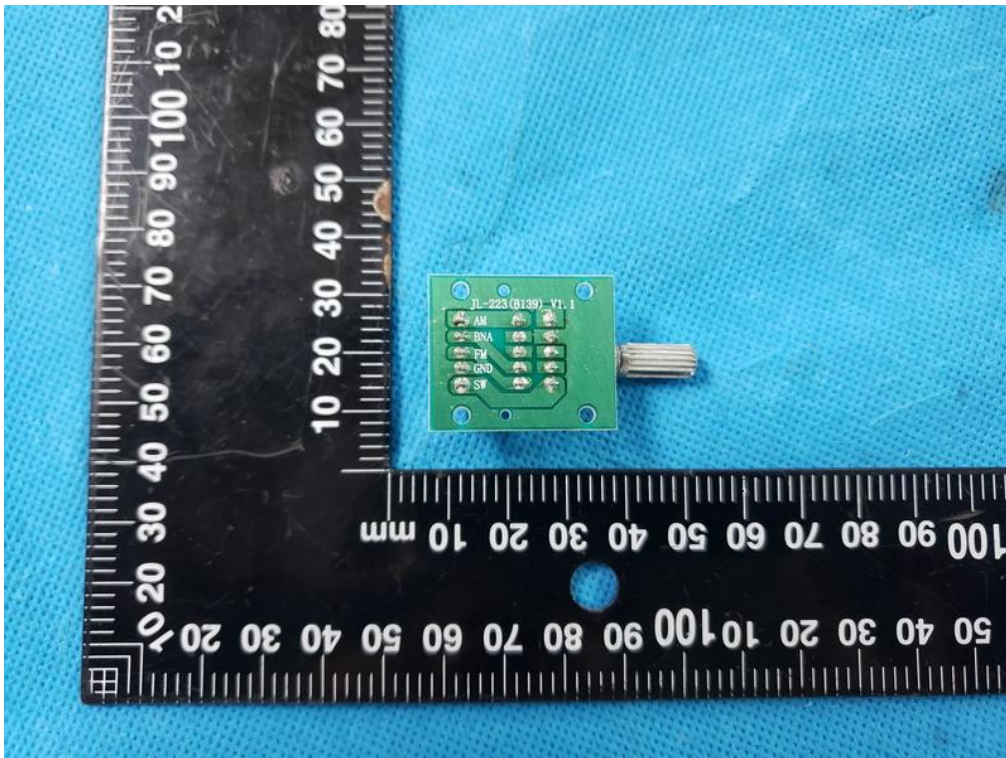

Internal Photo

FCC ID: 2AVTM-AM66S

Inner View of the EUT

Inner View of the EUT

Inner View of the EUT

Inner View of the EUT

Inner circuit top view

Inner circuit top view

BT antenna