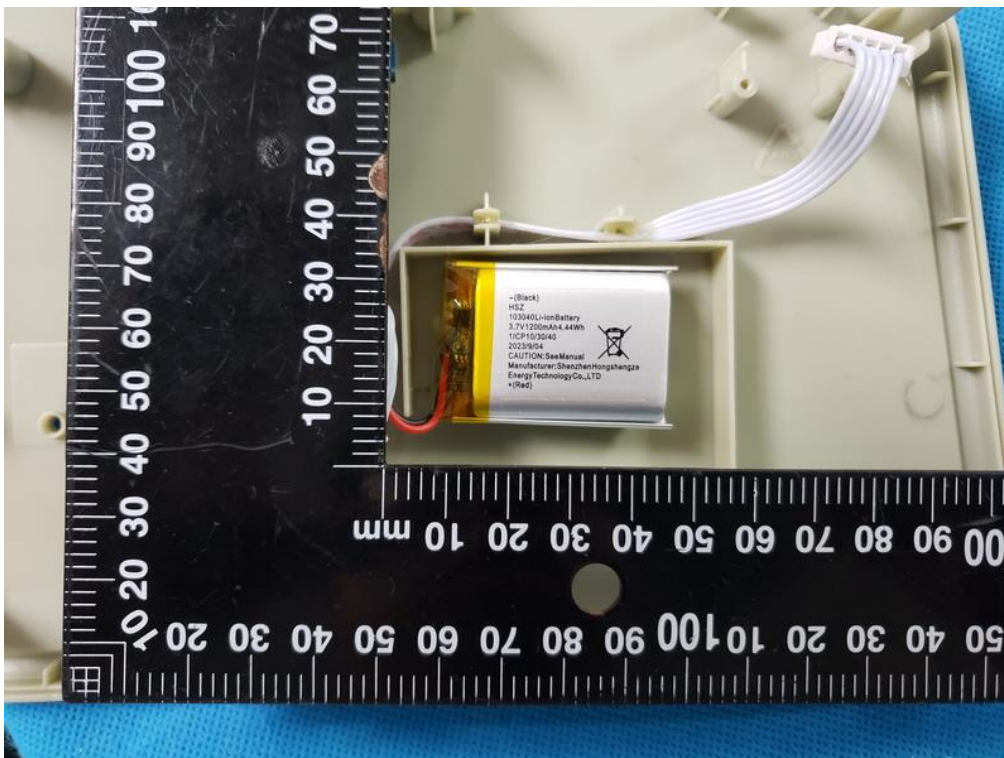

Internal Photo

FCC ID: 2AVTM-AM66S

Inner View of the EUT

Inner View of the EUT

Inner View of the EUT

Inner View of the EUT

Inner circuit top view

Inner circuit top view