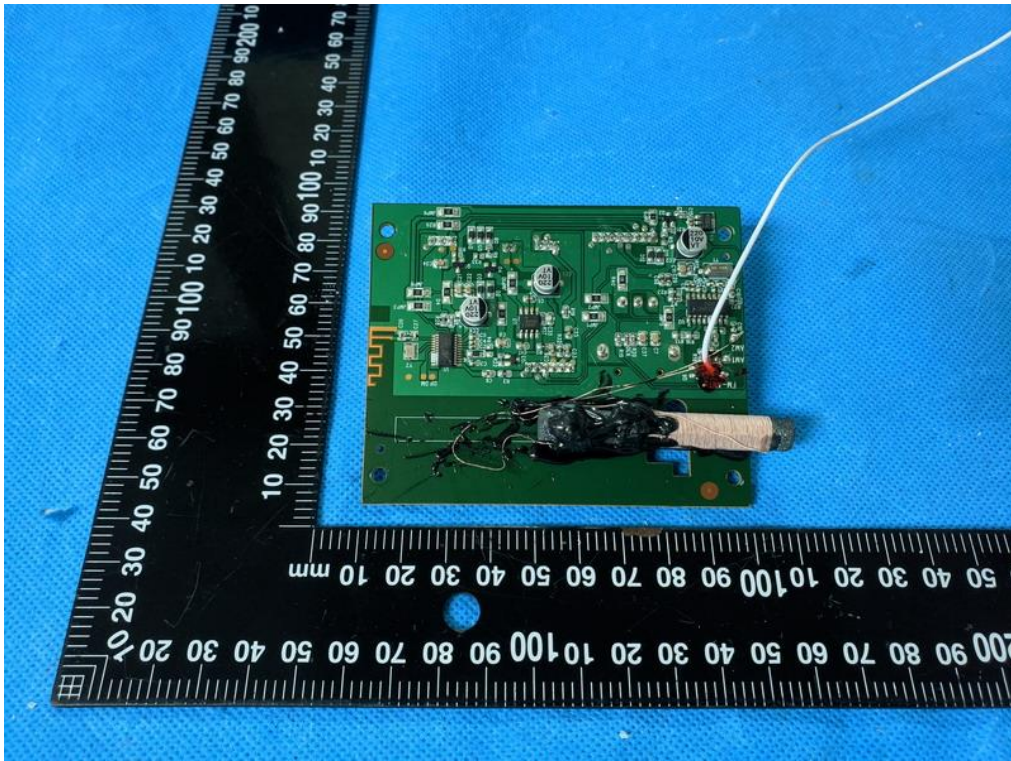

Internal Photo

FCC ID: 2AVTM-AM29SR1

Inner View of the EUT

Inner View of the EUT

Inner View of the EUT

Inner View of the EUT

Inner circuit top view

Inner circuit top view

Inner View of the EUT

Inner View of the EUT

BT antenna