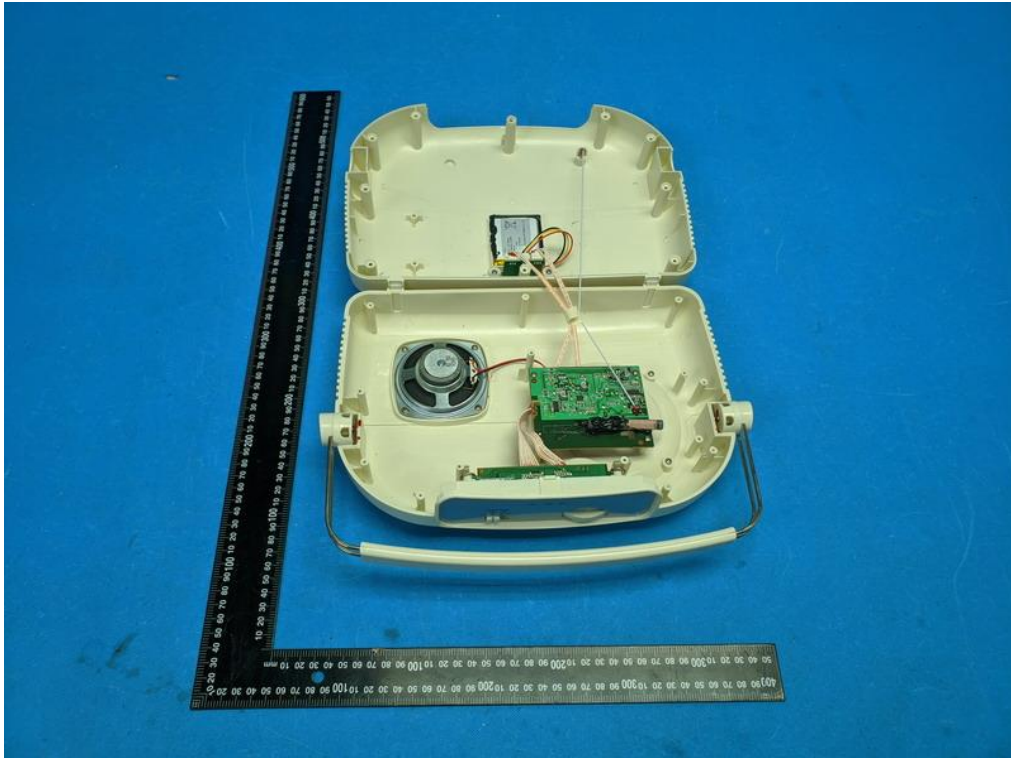

Internal Photo

FCC ID: 2AVTM-AM29SR1

Inner View of the EUT

Inner View of the EUT

Inner View of the EUT

Inner View of the EUT

Inner circuit top view

Inner circuit top view

Inner View of the EUT

Inner View of the EUT

BT antenna