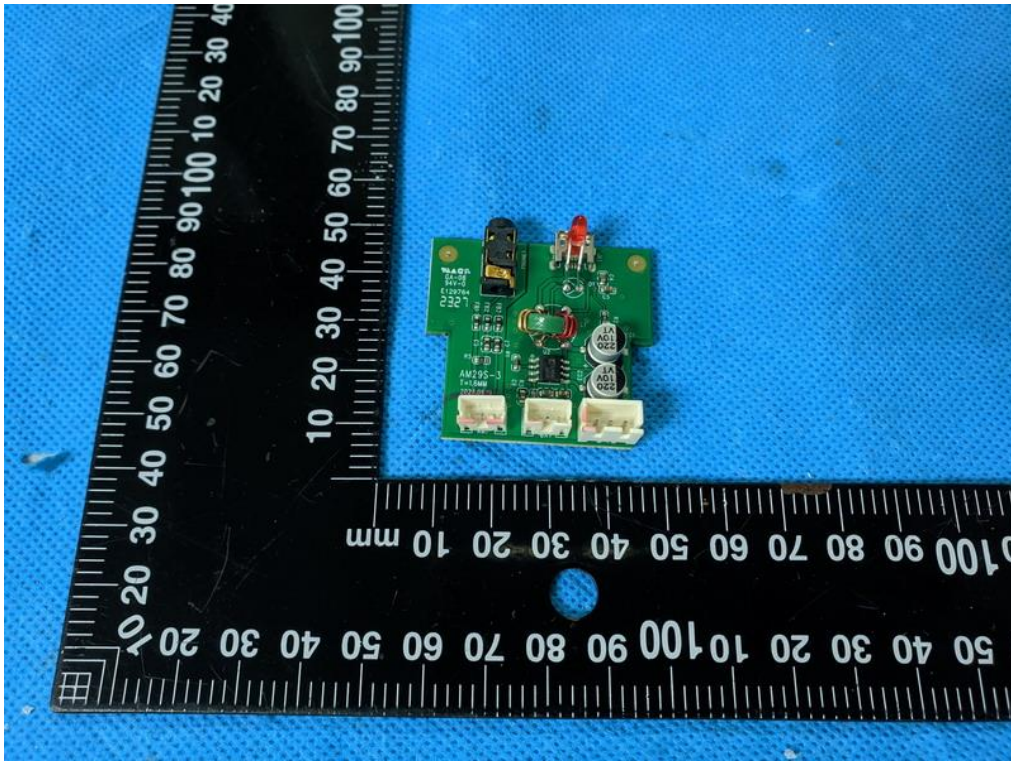

Internal Photo

FCC ID: 2AVTM-AM29SR1

Inner View of the EUT

Inner View of the EUT

Inner View of the EUT

Inner View of the EUT

Inner circuit top view

Inner circuit top view

Inner View of the EUT

Inner View of the EUT

BT antenna