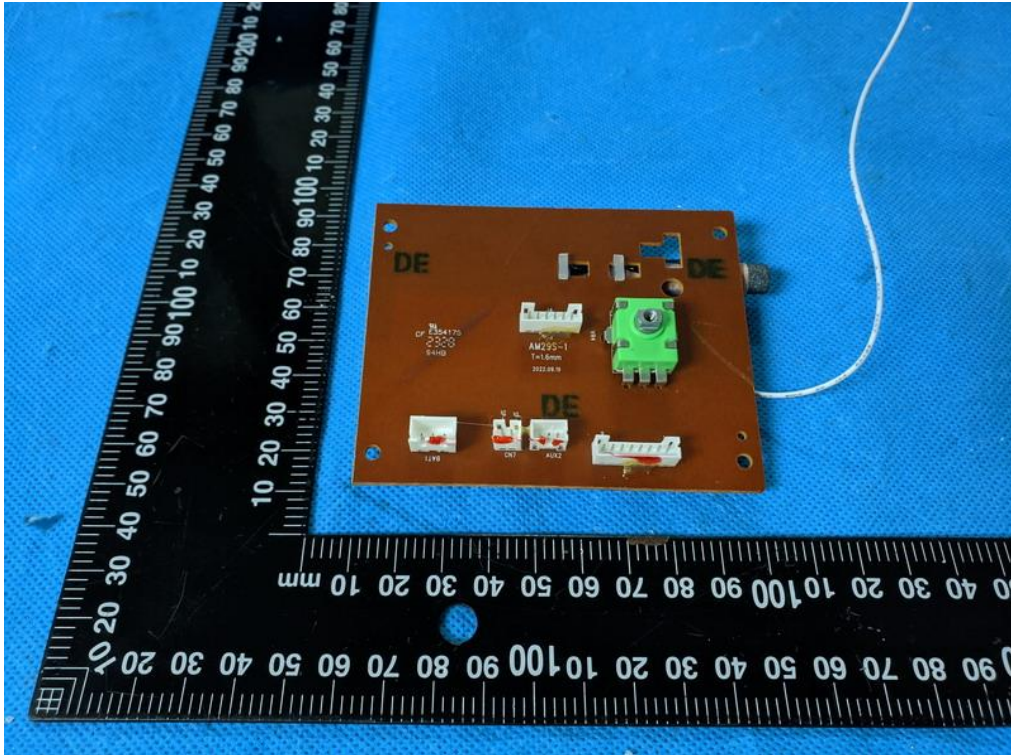

Internal Photo

FCC ID: 2AVTM-AM29SR1

Inner View of the EUT

Inner View of the EUT

Inner View of the EUT

Inner View of the EUT

Inner circuit top view

Inner circuit top view

Inner View of the EUT

Inner View of the EUT

BT antenna