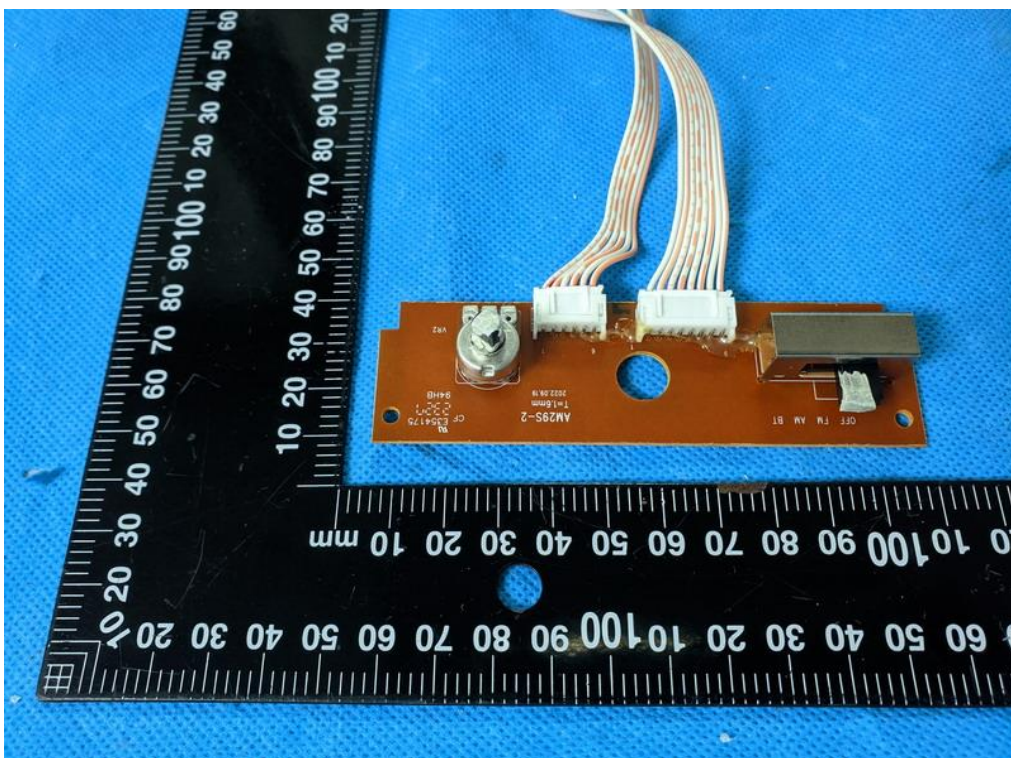

Internal Photo

FCC ID: 2AVTM-AM29SR1

Inner View of the EUT

Inner View of the EUT

Inner View of the EUT

Inner View of the EUT

Inner circuit top view

Inner circuit top view

Inner View of the EUT

Inner View of the EUT

BT antenna