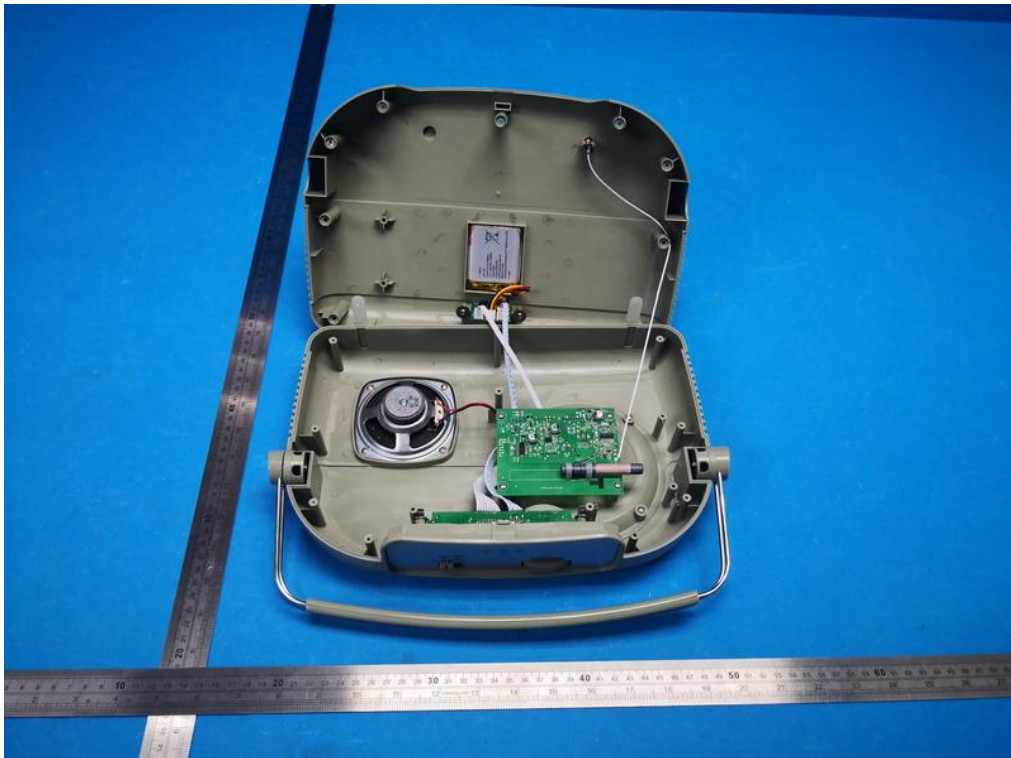

Internal Photo

FCC ID: 2AVTM-AM29S

Inner View of the EUT

View of antenna

Inner circuit top view

Inner circuit top view

Inner circuit top view

Inner circuit top view

Inner circuit top view

Inner circuit top view

View of battery