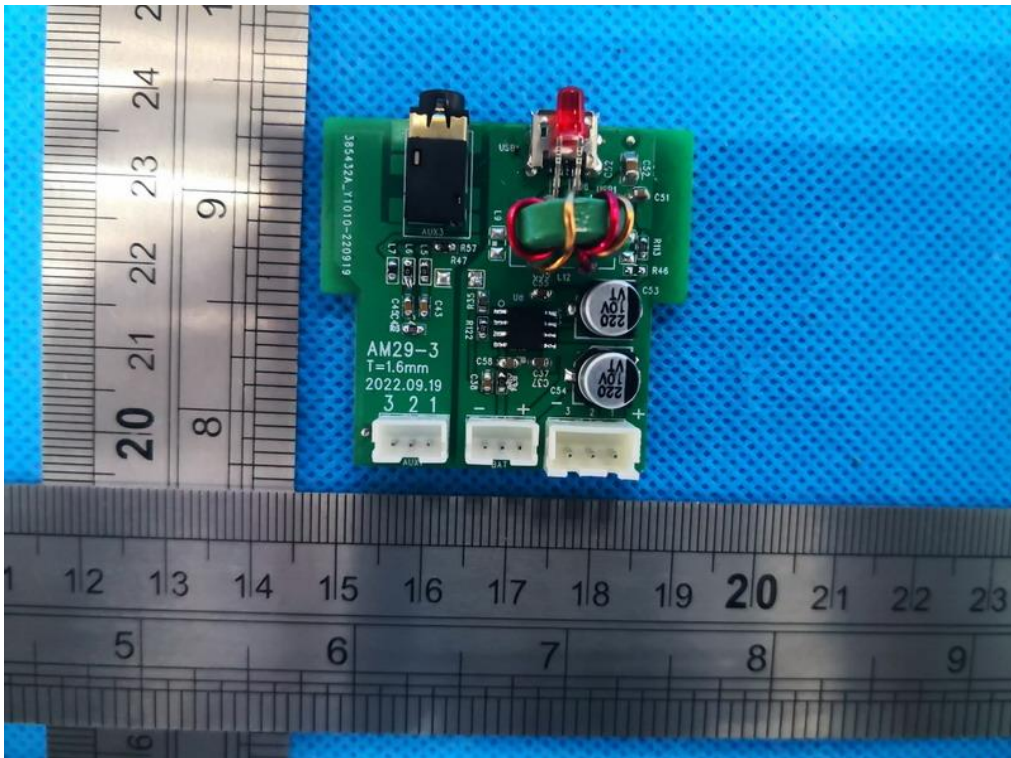

Internal Photo

FCC ID: 2AVTM-AM29S

Inner View of the EUT

View of antenna

Inner circuit top view

Inner circuit top view

Inner circuit top view

Inner circuit top view

Inner circuit top view

Inner circuit top view

View of battery