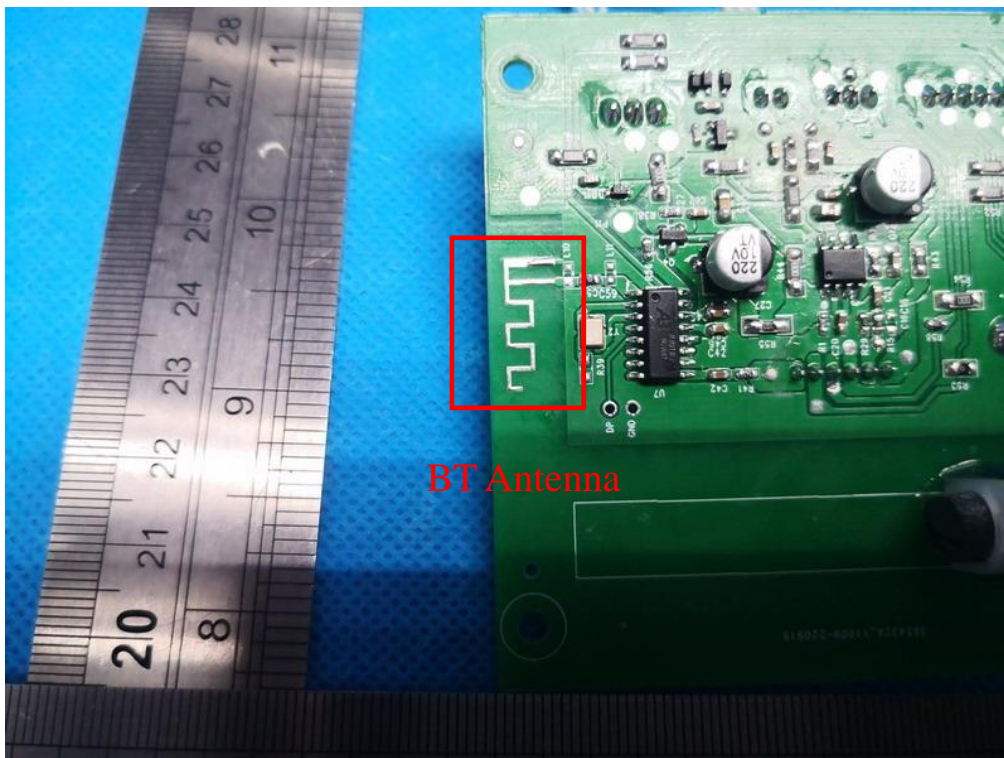

Internal Photo

FCC ID: 2AVTM-AM29S

Inner View of the EUT

View of antenna

Inner circuit top view

Inner circuit top view

Inner circuit top view

Inner circuit top view

Inner circuit top view

Inner circuit top view

View of battery