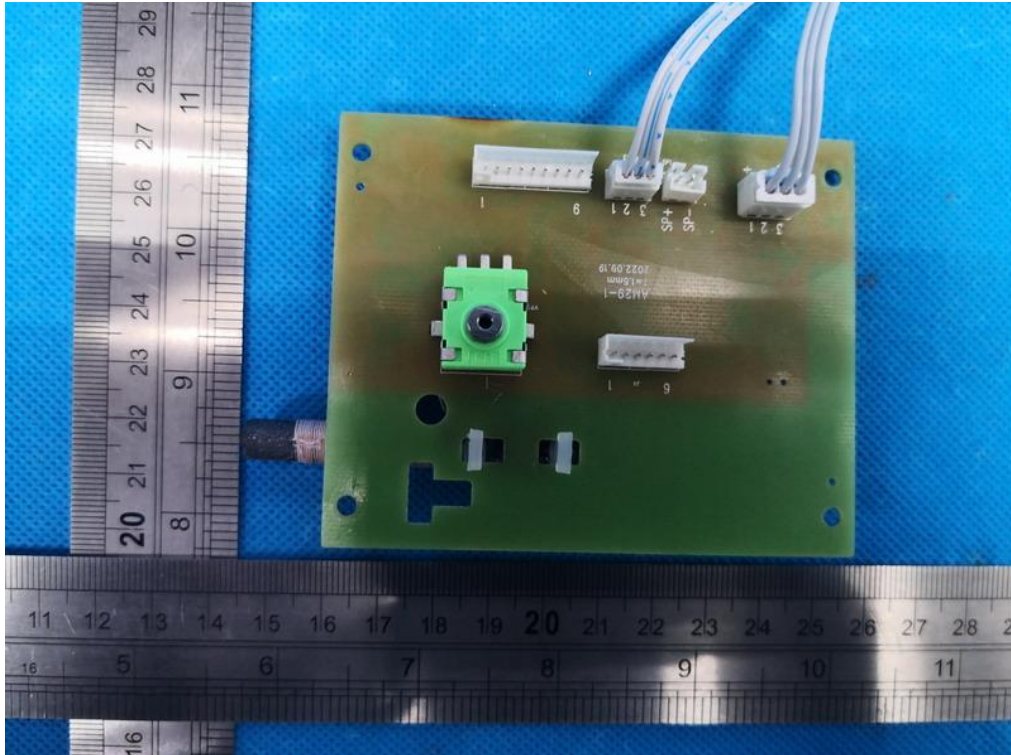

Internal Photo

FCC ID: 2AVTM-AM29S

Inner View of the EUT

View of antenna

Inner circuit top view

Inner circuit top view

Inner circuit top view

Inner circuit top view

Inner circuit top view

Inner circuit top view

View of battery