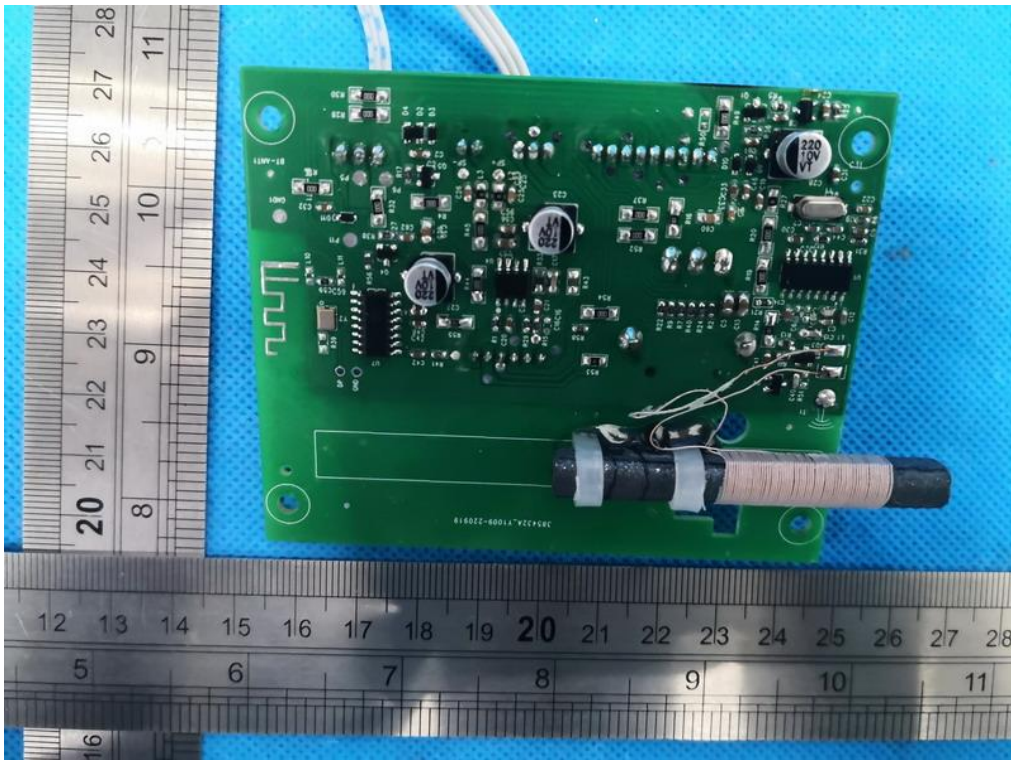

Internal Photo

FCC ID: 2AVTM-AM29S

Inner View of the EUT

View of antenna

Inner circuit top view

Inner circuit top view

Inner circuit top view

Inner circuit top view

Inner circuit top view

Inner circuit top view

View of battery