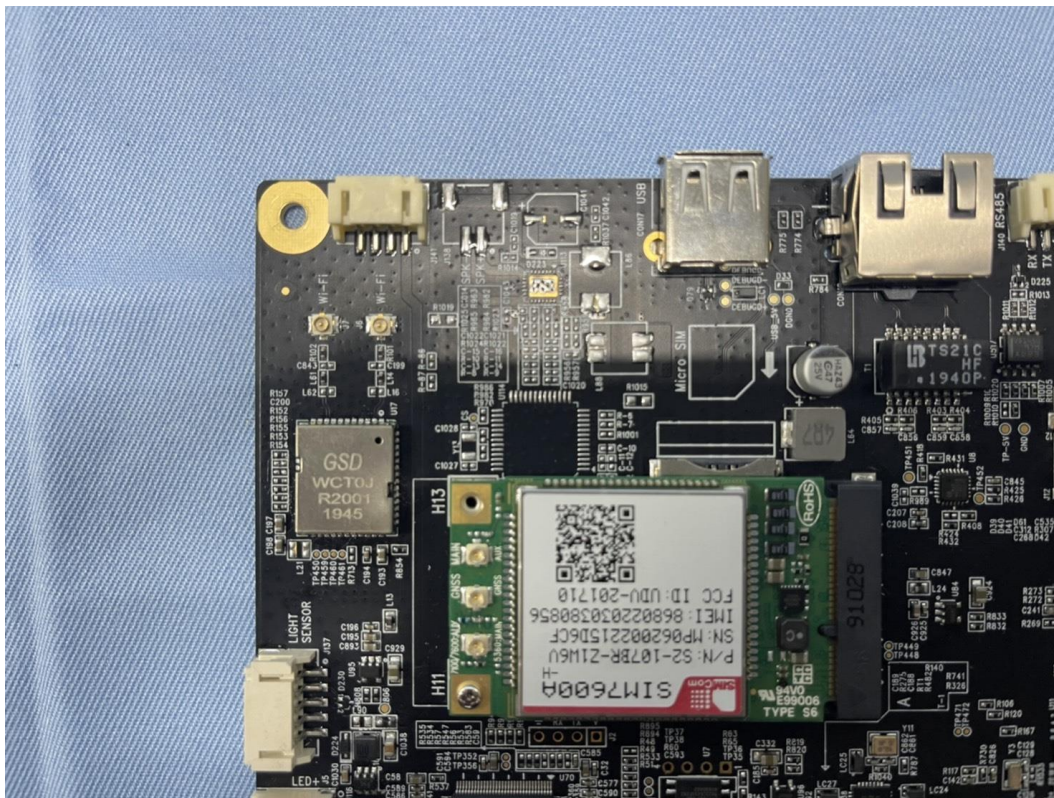

INTERNAL PHOTOGRAPHS OF EUT

WWAN & WiFi module

WWAN RF IC

WWAN Crystal

WiFi RF IC & Crystal

WWAN Antenna

Report No.: T201221W04

WIFI Antenna