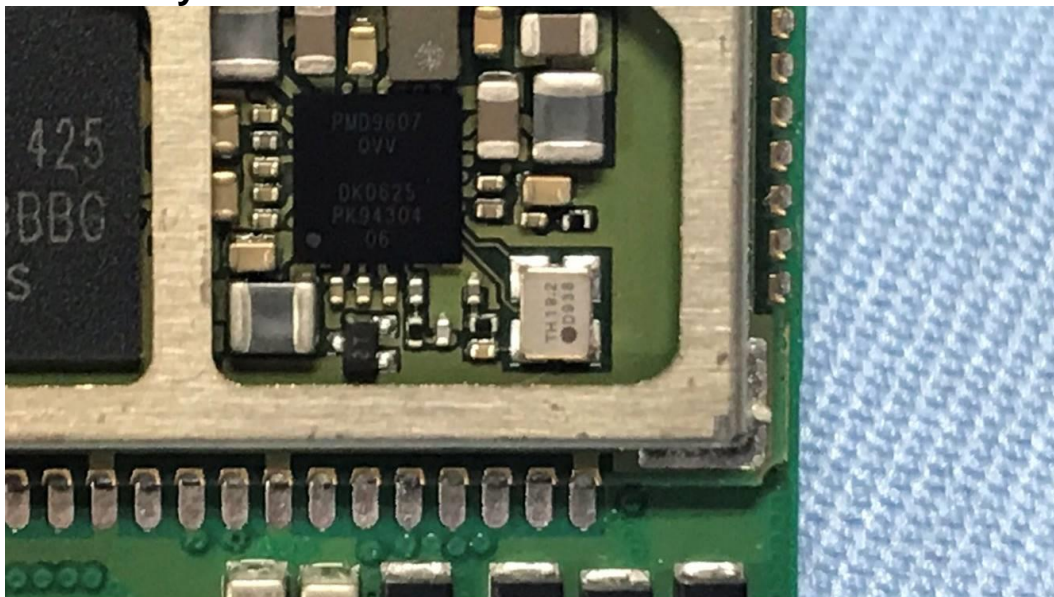

INTERNAL PHOTOGRAPHS OF EUT

WWAN & WiFi module

WWAN RF IC

WWAN Crystal

WiFi RF IC & Crystal

WWAN Antenna

Report No.: T201221W04

WIFI Antenna