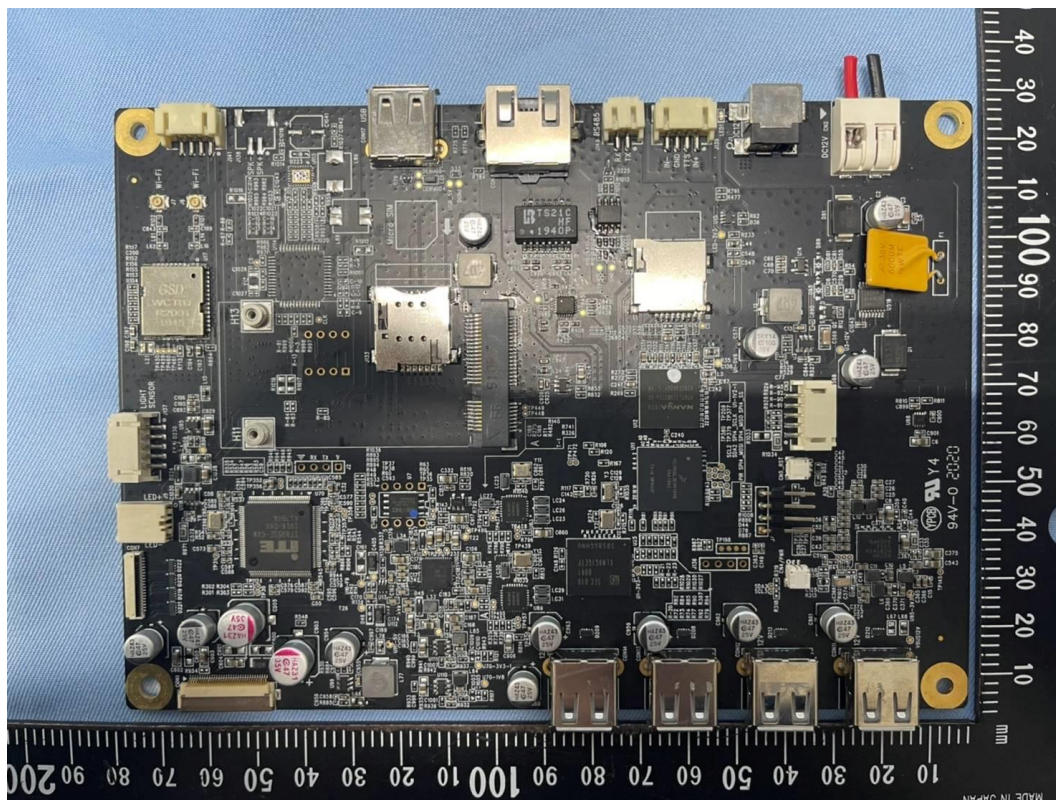

INTERNAL PHOTOGRAPHS OF EUT

WWAN & WiFi module

WWAN RF IC

WWAN Crystal

WiFi RF IC & Crystal

WWAN Antenna

Report No.: T201221W04

WIFI Antenna