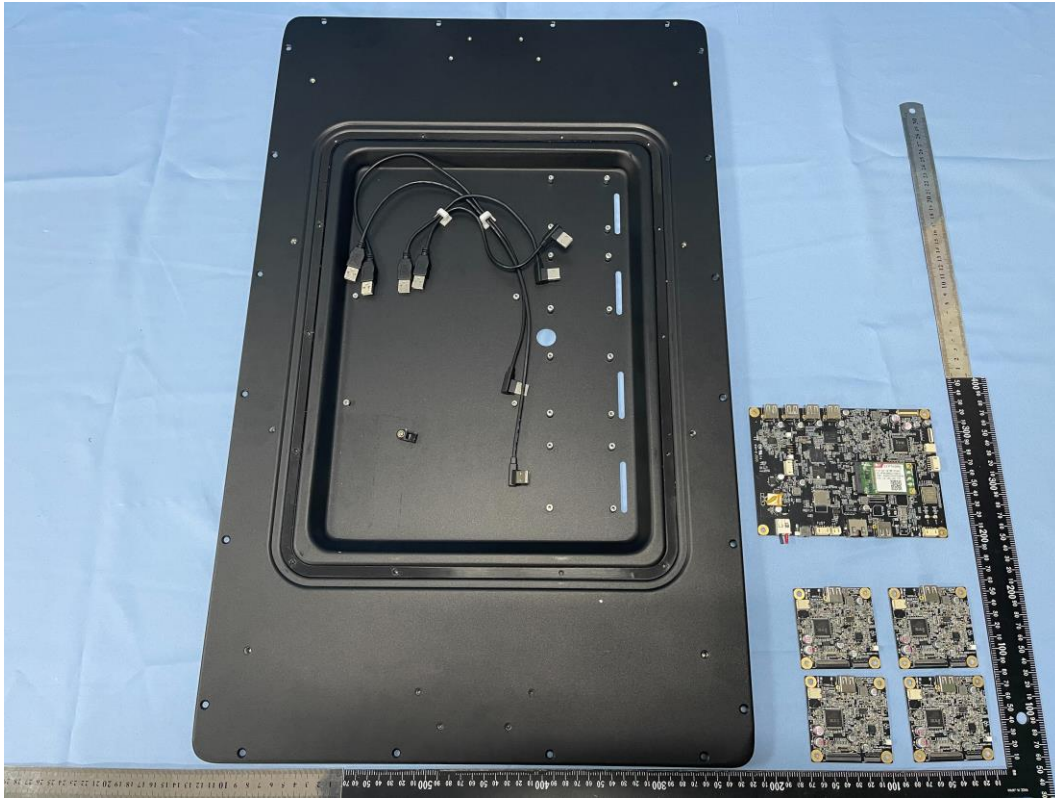

INTERNAL PHOTOGRAPHS OF EUT

WWAN & WiFi module

WWAN RF IC

WWAN Crystal

WiFi RF IC & Crystal

WWAN Antenna

Report No.: T201221W04

WIFI Antenna