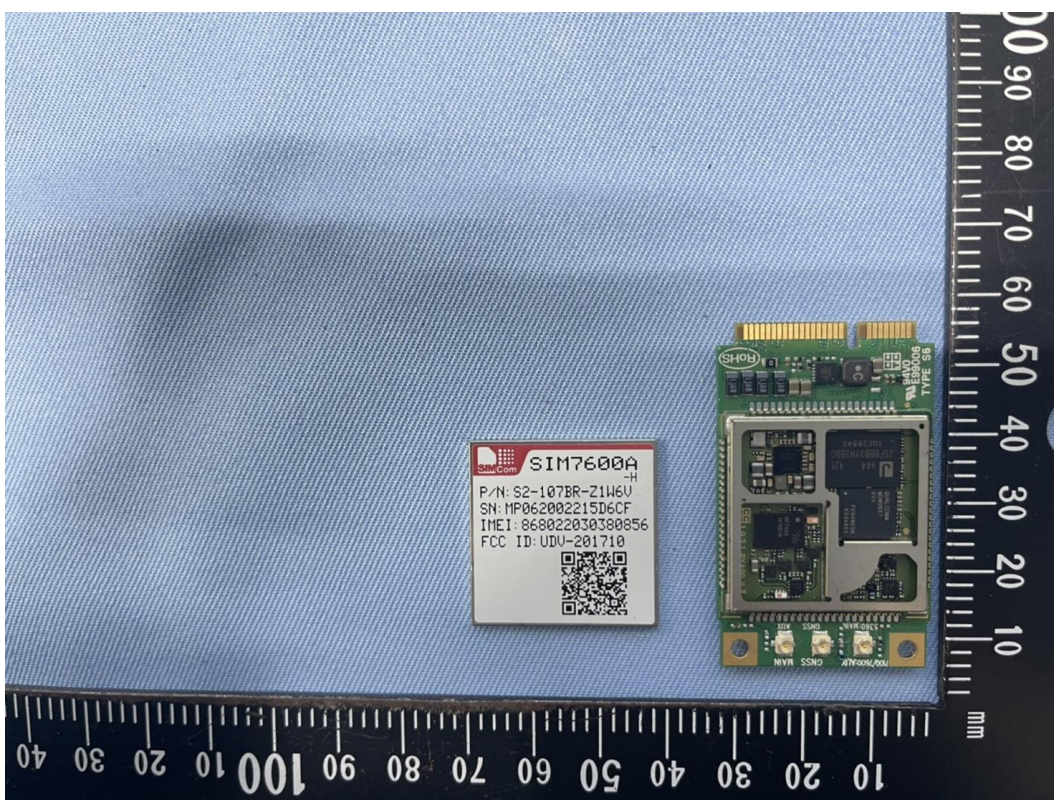

INTERNAL PHOTOGRAPHS OF EUT

WWAN & WiFi module

WWAN RF IC

WWAN Crystal

WiFi RF IC & Crystal

WWAN Antenna

Report No.: T201221W04

WIFI Antenna