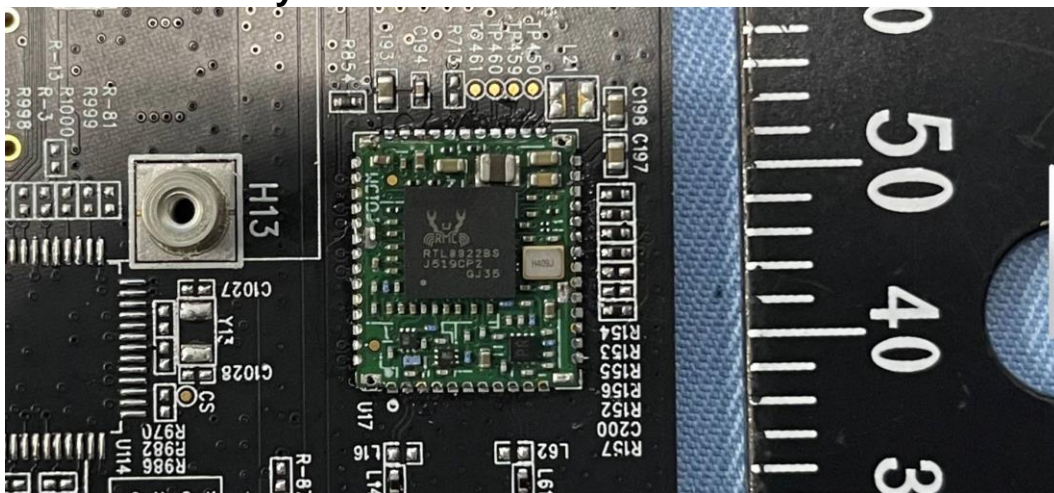

INTERNAL PHOTOGRAPHS OF EUT

WWAN & WiFi module

WWAN RF IC

WWAN Crystal

WiFi RF IC & Crystal

WWAN Antenna

Report No.: T201221W04

WIFI Antenna