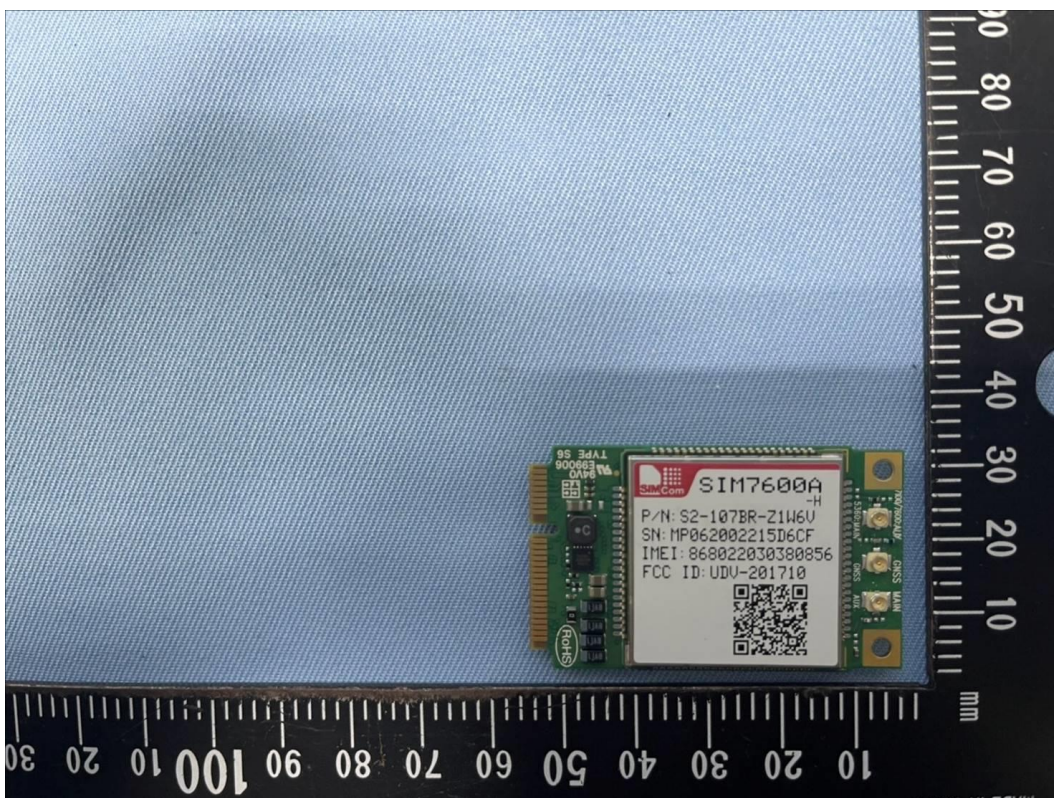

INTERNAL PHOTOGRAPHS OF EUT

WWAN & WiFi module

WWAN RF IC

WWAN Crystal

WiFi RF IC & Crystal

WWAN Antenna

Report No.: T201221W04

WIFI Antenna