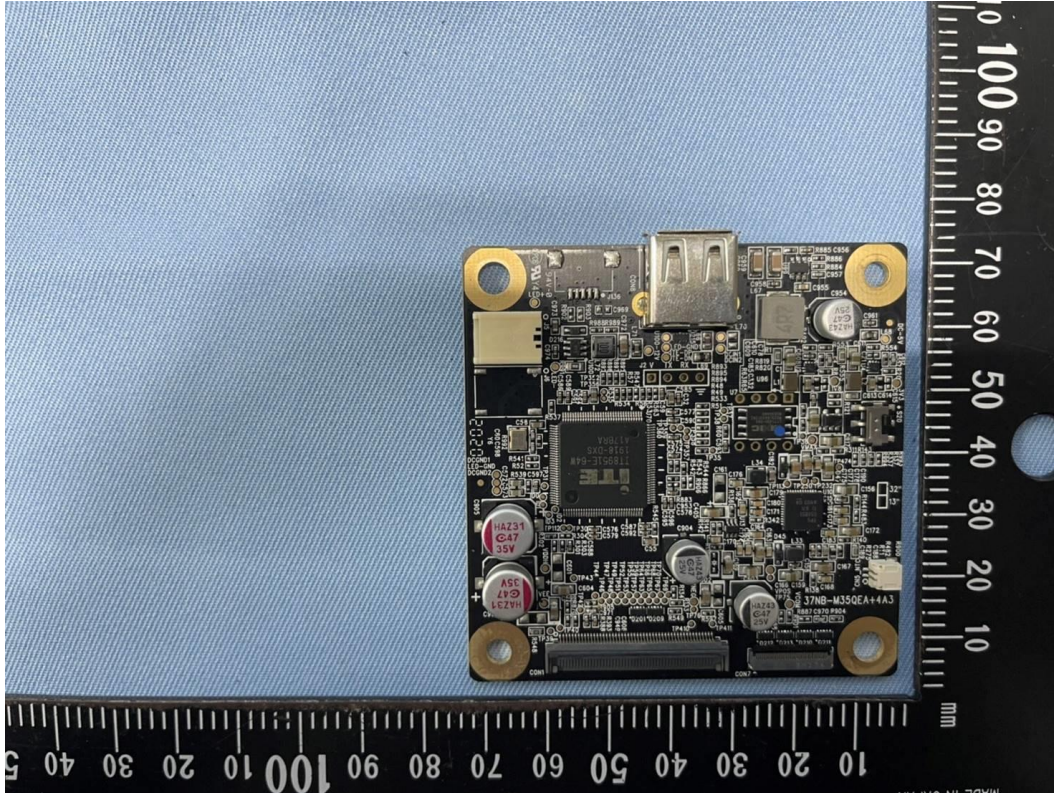

INTERNAL PHOTOGRAPHS OF EUT

WWAN & WiFi module

WWAN RF IC

WWAN Crystal

WiFi RF IC & Crystal

WWAN Antenna

Report No.: T201221W04

WIFI Antenna