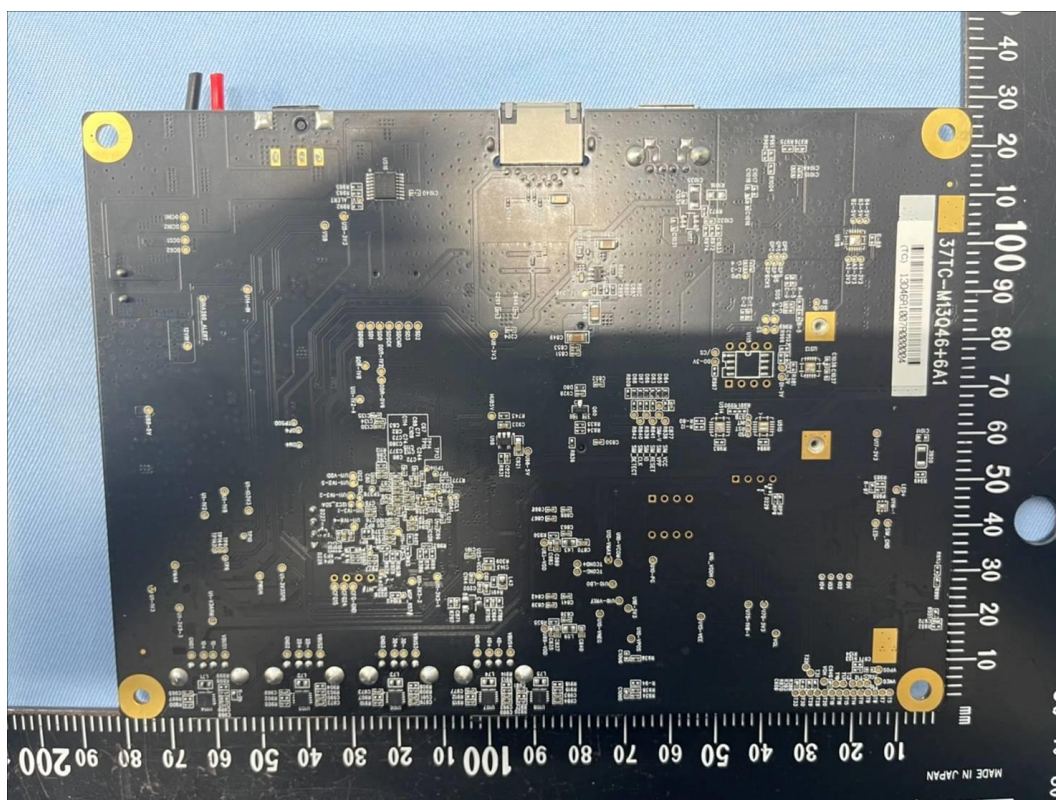

INTERNAL PHOTOGRAPHS OF EUT

WWAN & WiFi module

WWAN RF IC

WWAN Crystal

WiFi RF IC & Crystal

WWAN Antenna

Report No.: T201221W04

WIFI Antenna