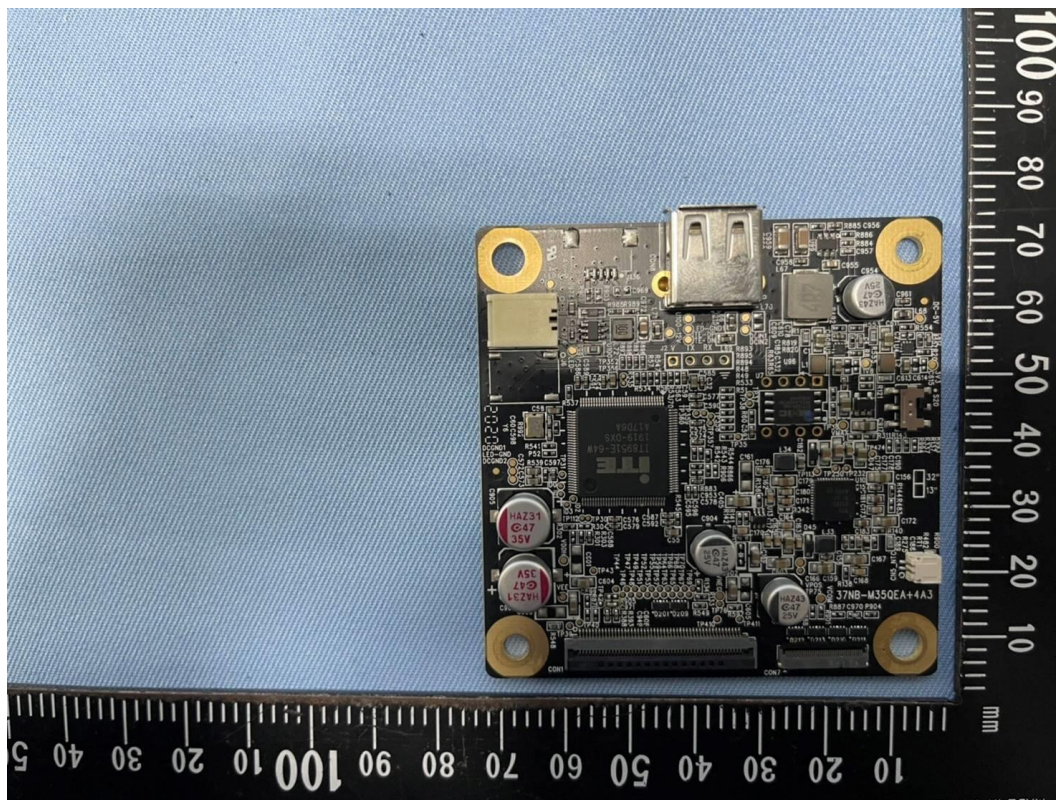

INTERNAL PHOTOGRAPHS OF EUT

WWAN & WiFi module

WWAN RF IC

WWAN Crystal

WiFi RF IC & Crystal

WWAN Antenna

Report No.: T201221W04

WIFI Antenna