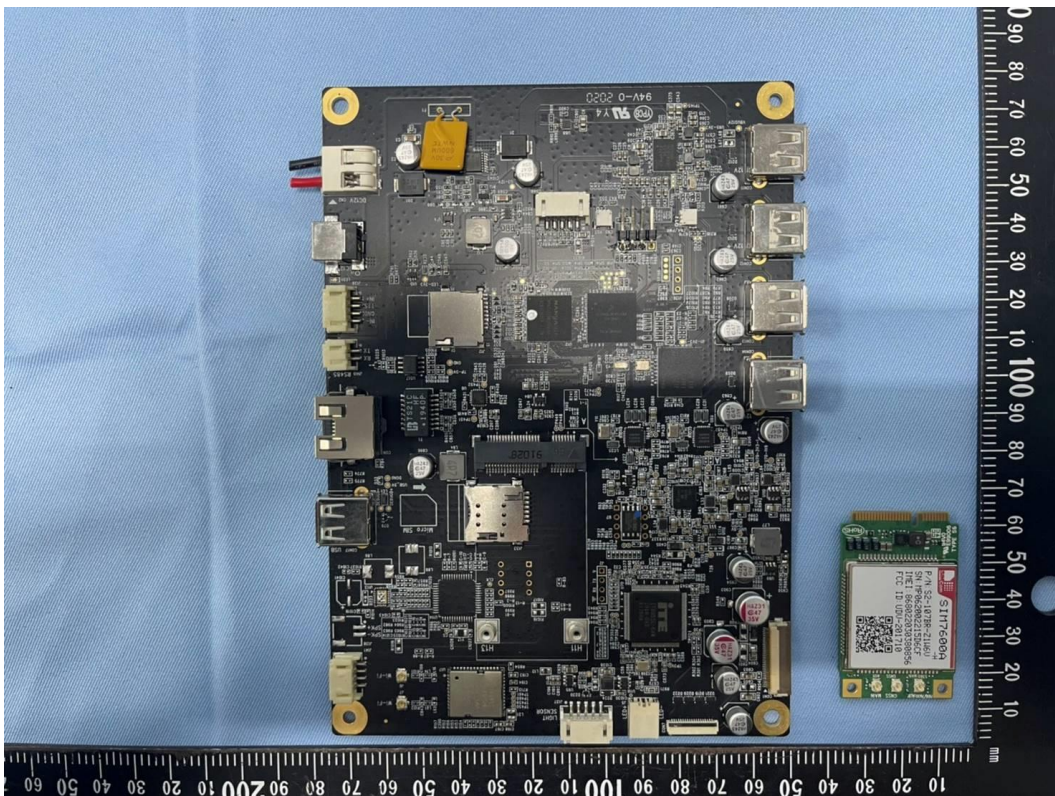

INTERNAL PHOTOGRAPHS OF EUT

WWAN & WiFi module

WWAN RF IC

WWAN Crystal

WiFi RF IC & Crystal

WWAN Antenna

Report No.: T201221W04

WIFI Antenna