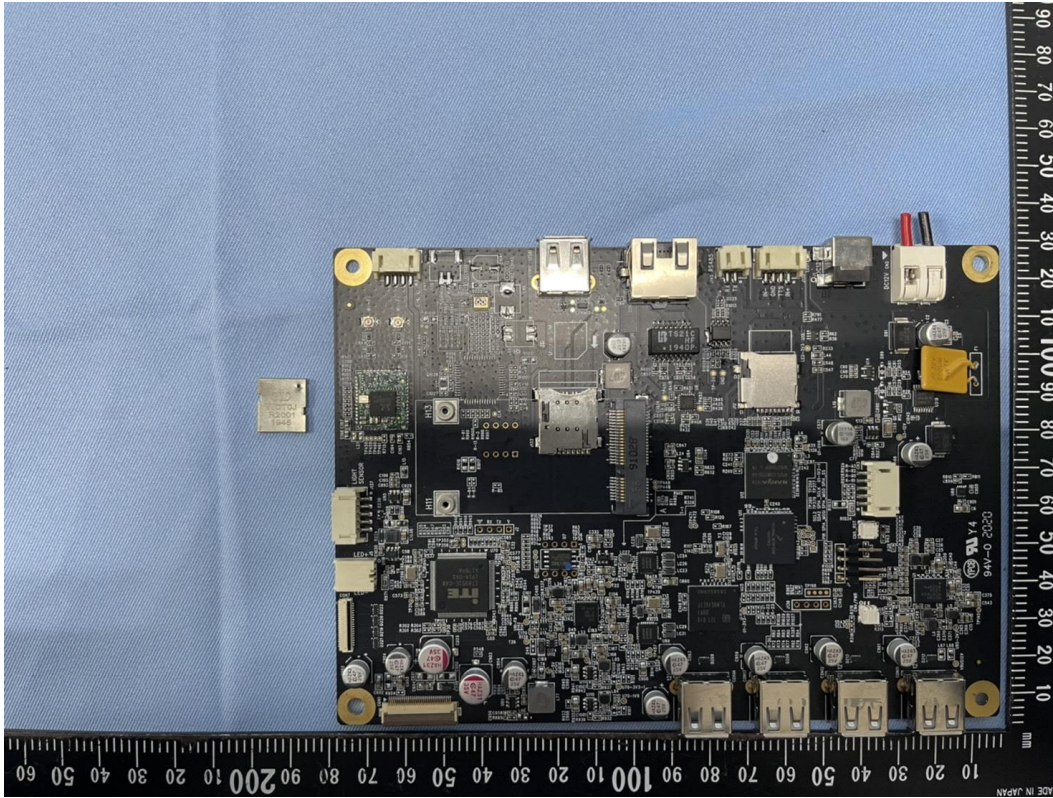

INTERNAL PHOTOGRAPHS OF EUT

WWAN & WiFi module

WWAN RF IC

WWAN Crystal

WiFi RF IC & Crystal

WWAN Antenna

Report No.: T201221W04

WIFI Antenna