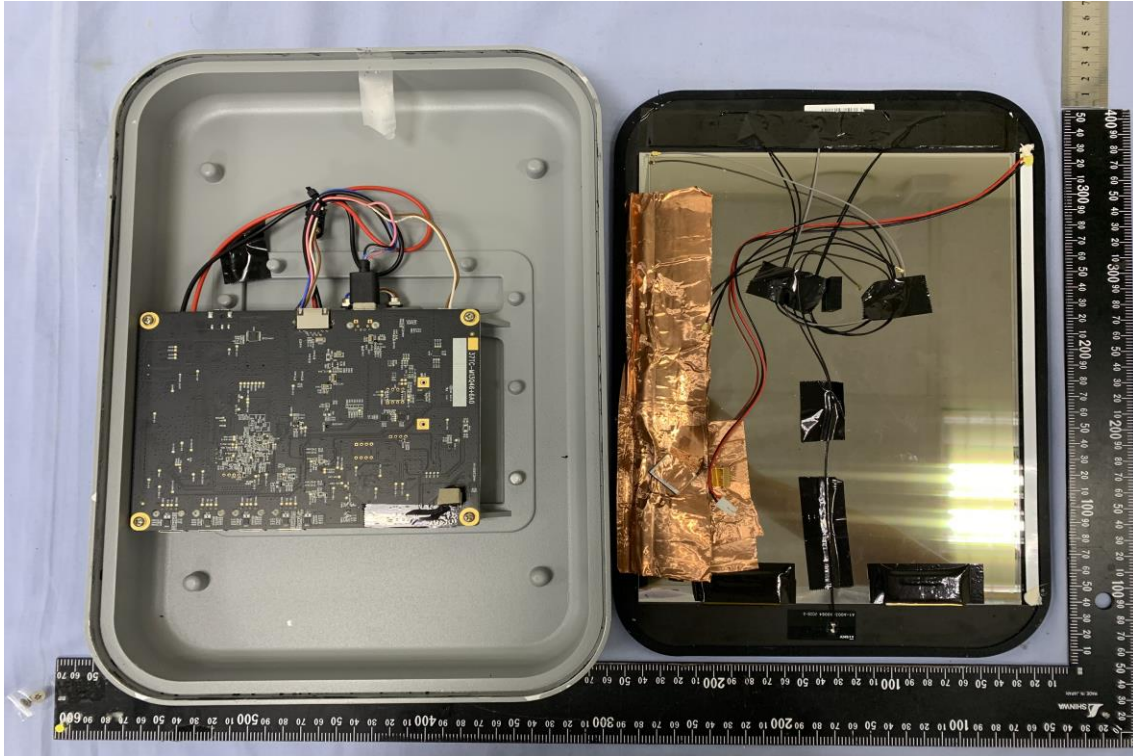

### INTERNAL PHOTOGRAPHS OF EUT

WWAN Module

Report No.: T200311W01

## WIFI Module

### WIFI Antenna