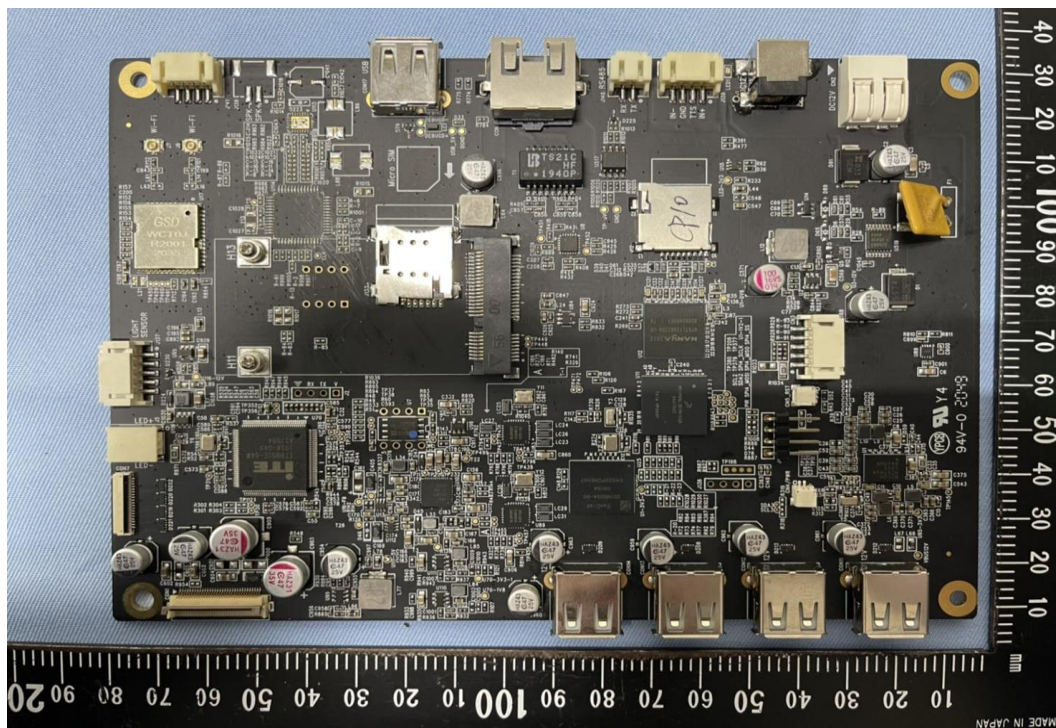

INTERNAL PHOTOGRAPHS OF EUT

Report No.: T210324W01-1

WIFI Module

Report No.: T210324W01-1

WiFi Module & Crystal

WWAN Module

WWAN RF IC & Crystal

WIFI Antenna