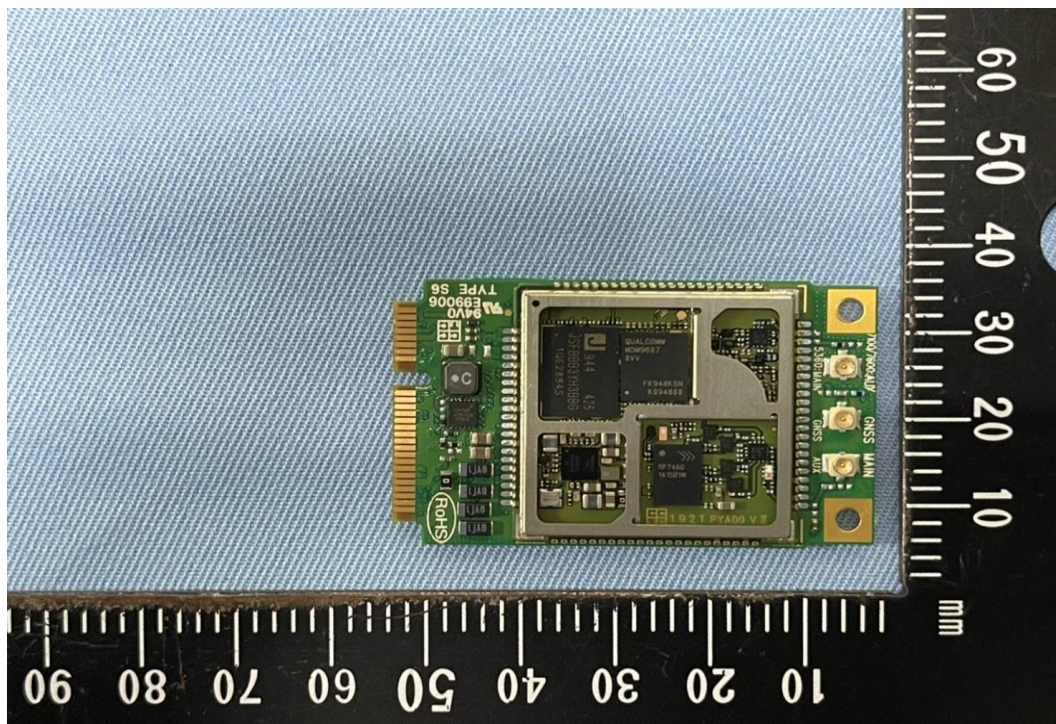

INTERNAL PHOTOGRAPHS OF EUT

Report No.: T210324W01-1

WIFI Module

Report No.: T210324W01-1

WiFi Module & Crystal

WWAN Module

WWAN RF IC & Crystal

WIFI Antenna