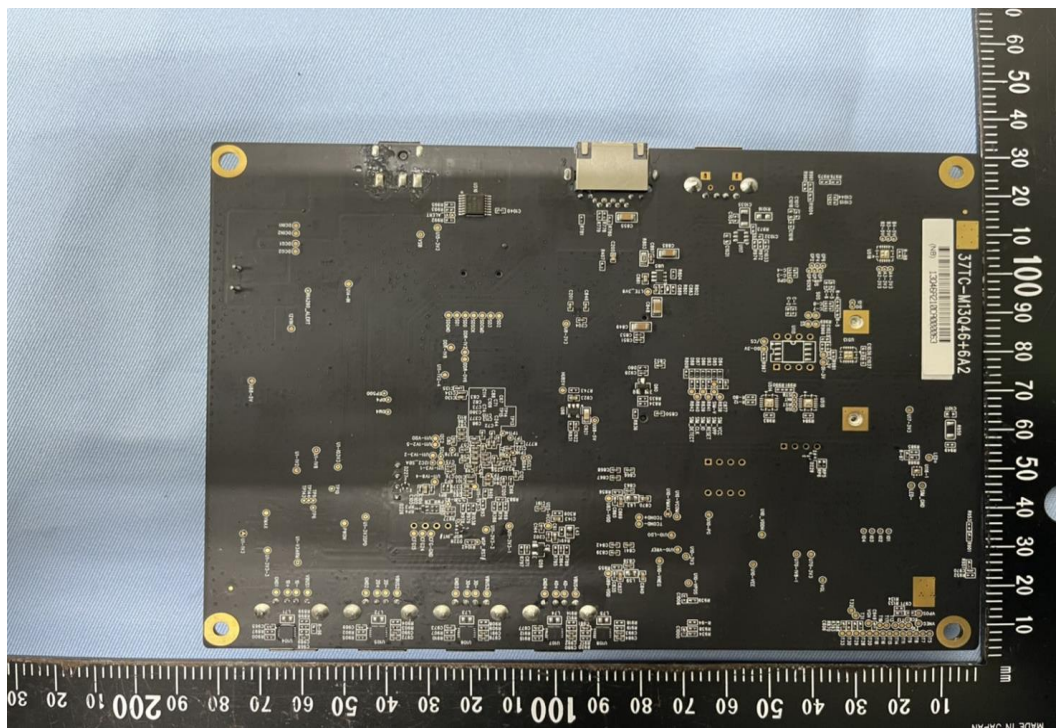

INTERNAL PHOTOGRAPHS OF EUT

Report No.: T210324W01-1

WIFI Module

Report No.: T210324W01-1

WiFi Module & Crystal

WWAN Module

WWAN RF IC & Crystal

WIFI Antenna

WWAN Antenna