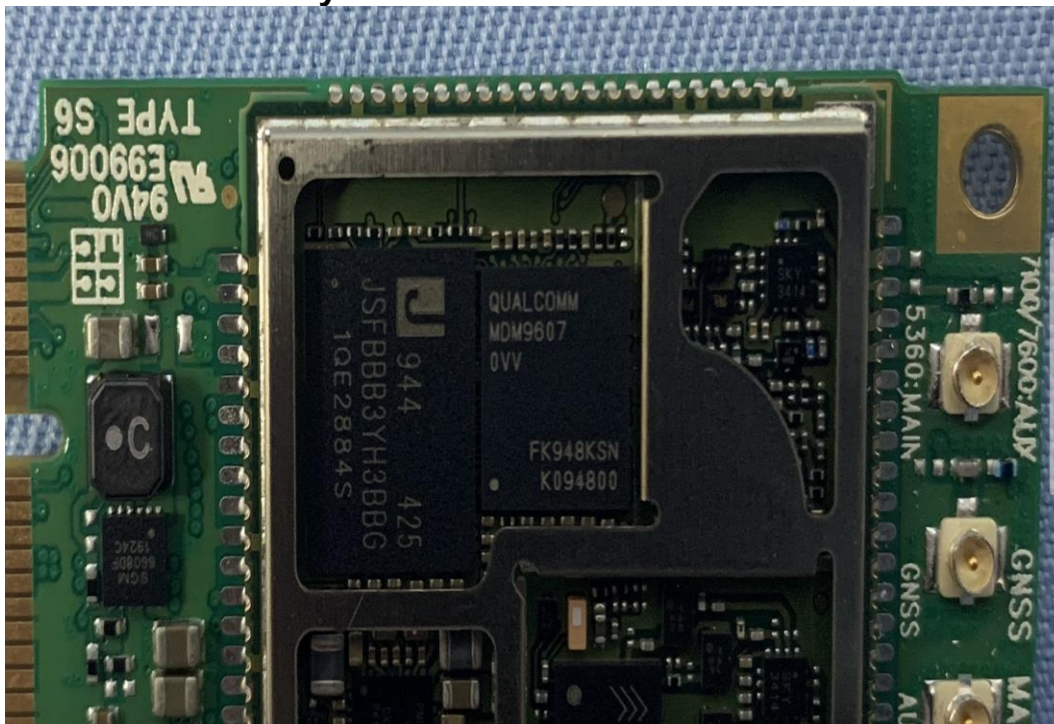

INTERNAL PHOTOGRAPHS OF EUT

Report No.: T210324W01-1

WIFI Module

Report No.: T210324W01-1

WiFi Module & Crystal

WWAN Module

WWAN RF IC & Crystal

WIFI Antenna