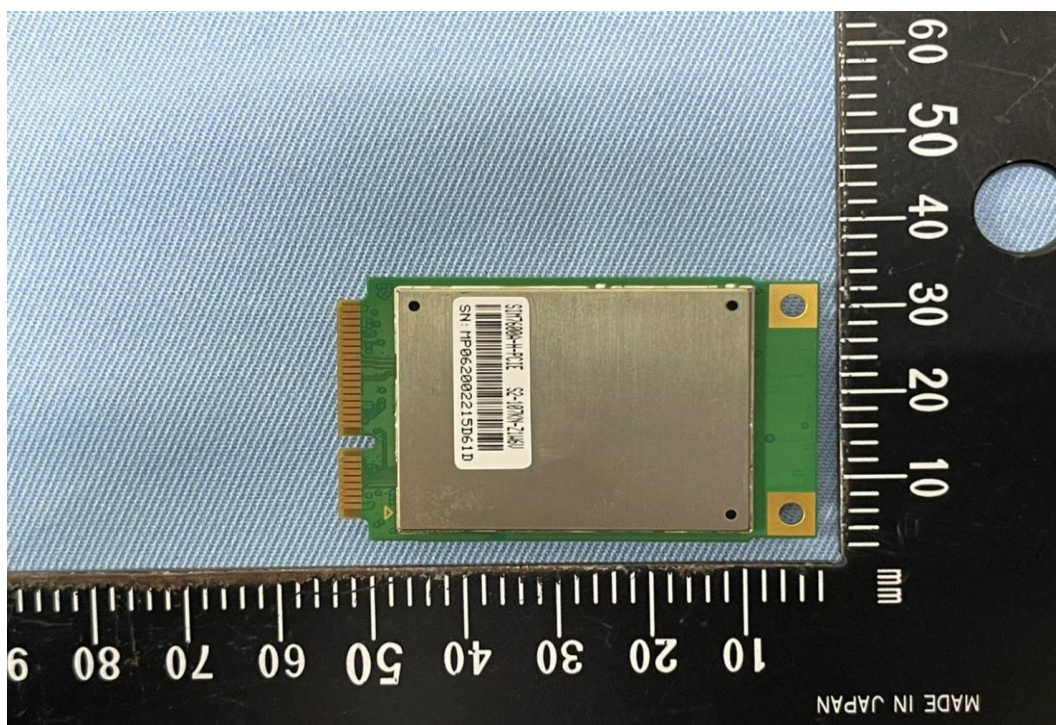

INTERNAL PHOTOGRAPHS OF EUT

Report No.: T210324W01-1

WIFI Module

Report No.: T210324W01-1

WiFi Module & Crystal

WWAN Module

WWAN RF IC & Crystal

WIFI Antenna