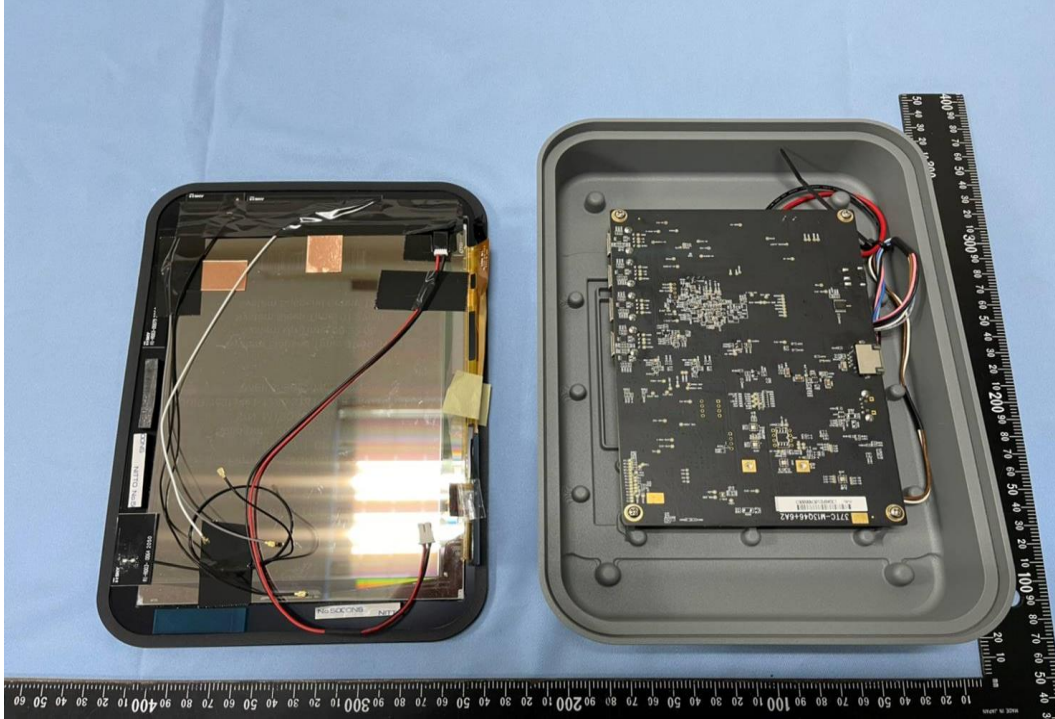

INTERNAL PHOTOGRAPHS OF EUT

Report No.: T210324W01-1

WIFI Module

Report No.: T210324W01-1

WiFi Module & Crystal

WWAN Module

WWAN RF IC & Crystal

WIFI Antenna