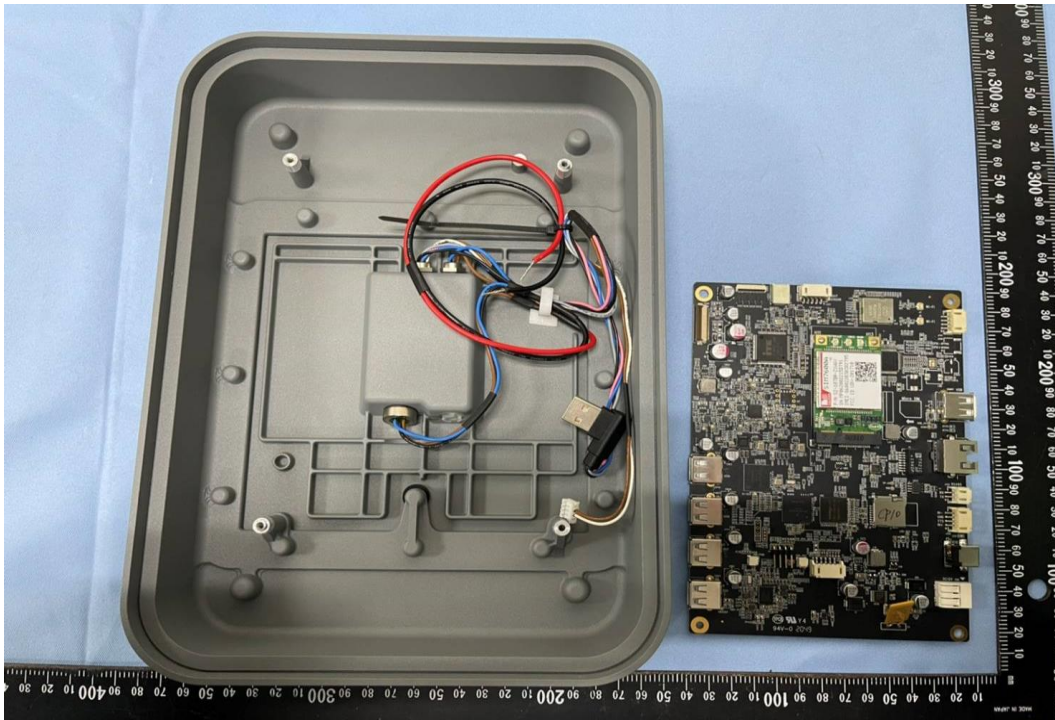

INTERNAL PHOTOGRAPHS OF EUT

Report No.: T210324W01-1

WIFI Module

Report No.: T210324W01-1

WiFi Module & Crystal

WWAN Module

WWAN RF IC & Crystal

WIFI Antenna