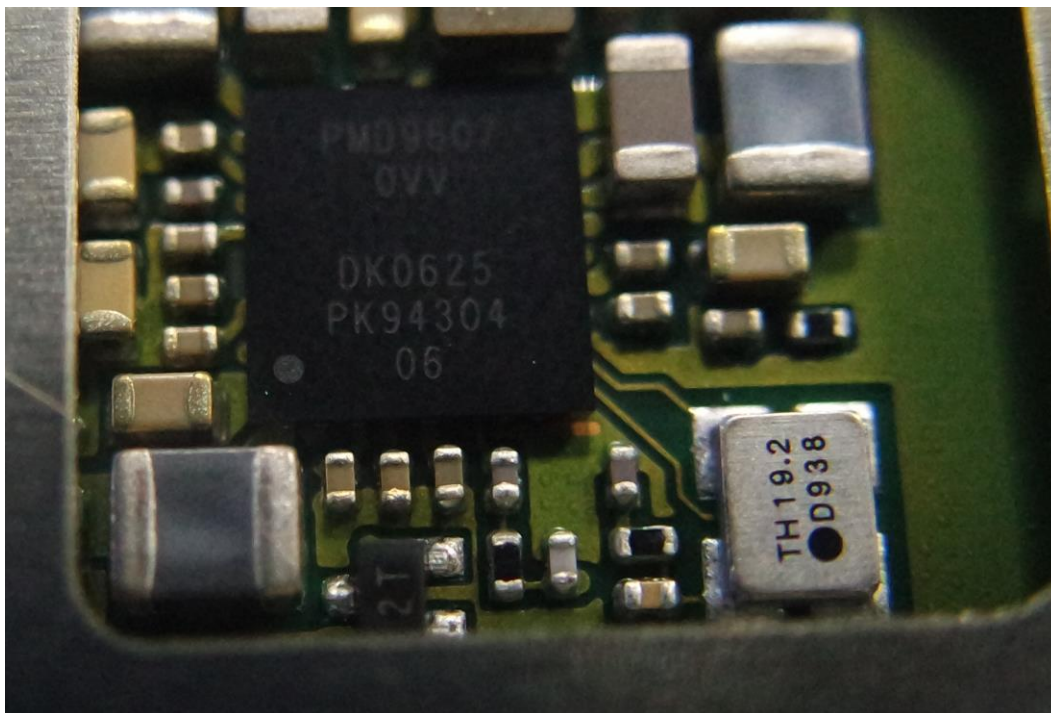

INTERNAL PHOTOGRAPHS OF EUT

Report No.: T210324W01-1

WIFI Module

Report No.: T210324W01-1

WiFi Module & Crystal

WWAN Module

WWAN RF IC & Crystal

WIFI Antenna