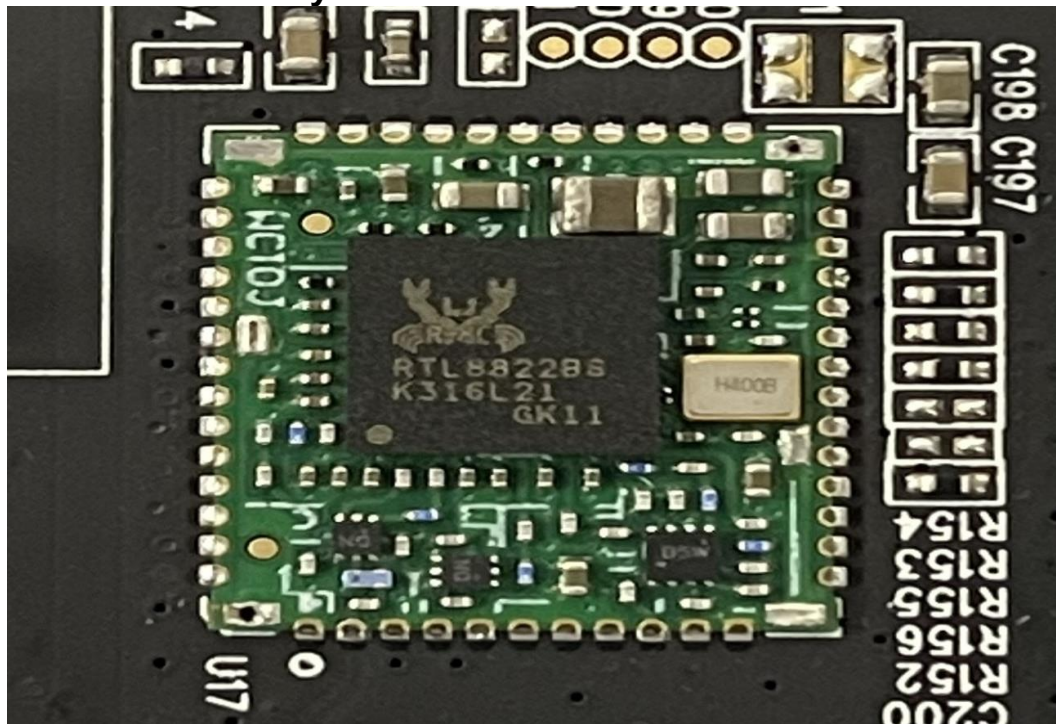

INTERNAL PHOTOGRAPHS OF EUT

Report No.: T210324W01-1

WIFI Module

Report No.: T210324W01-1

WiFi Module & Crystal

WWAN Module

WWAN RF IC & Crystal

WIFI Antenna