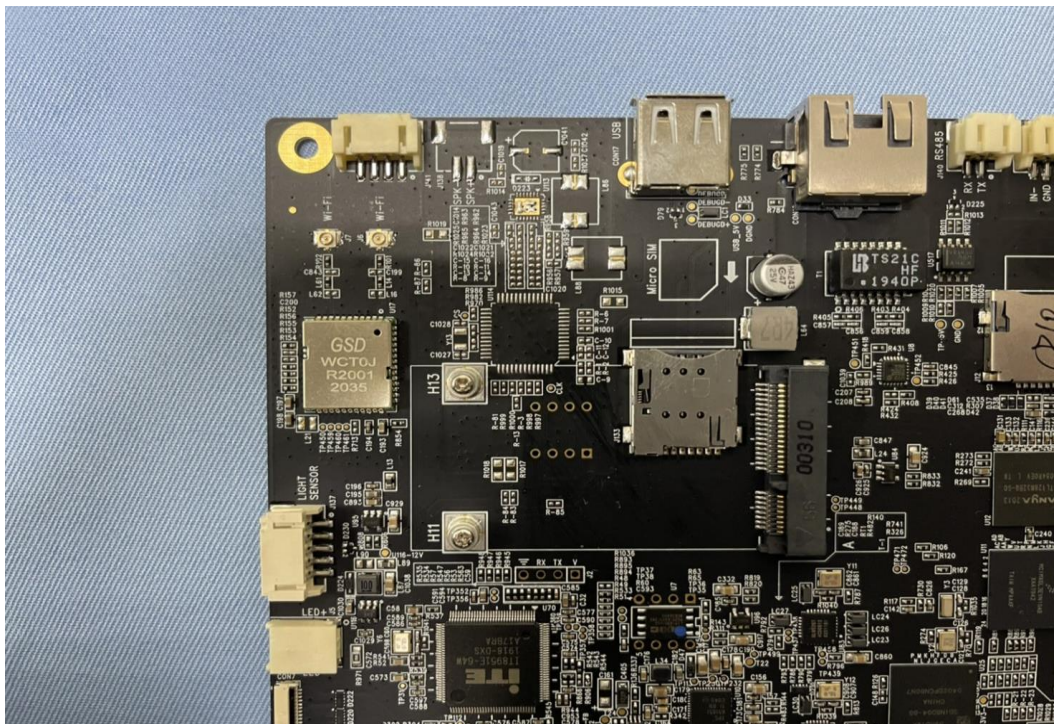

INTERNAL PHOTOGRAPHS OF EUT

Report No.: T210324W01-1

WIFI Module

Report No.: T210324W01-1

WiFi Module & Crystal

WWAN Module

WWAN RF IC & Crystal

WIFI Antenna