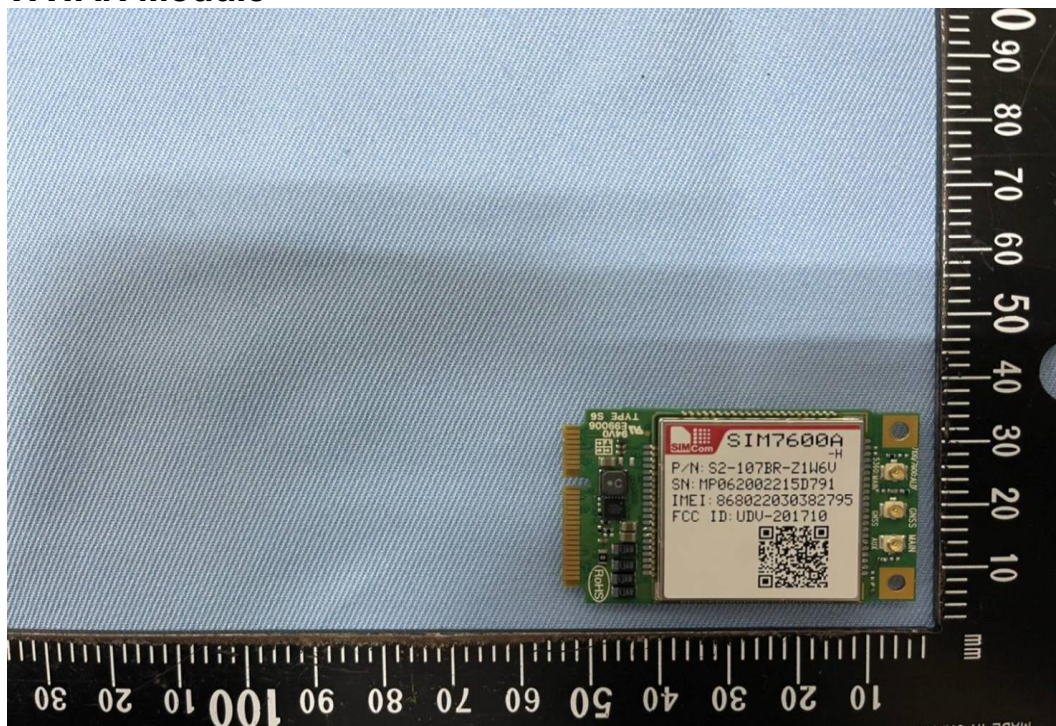

INTERNAL PHOTOGRAPHS OF EUT

Report No.: T210324W01-1

WIFI Module

Report No.: T210324W01-1

WiFi Module & Crystal

WWAN Module

WWAN RF IC & Crystal

WIFI Antenna