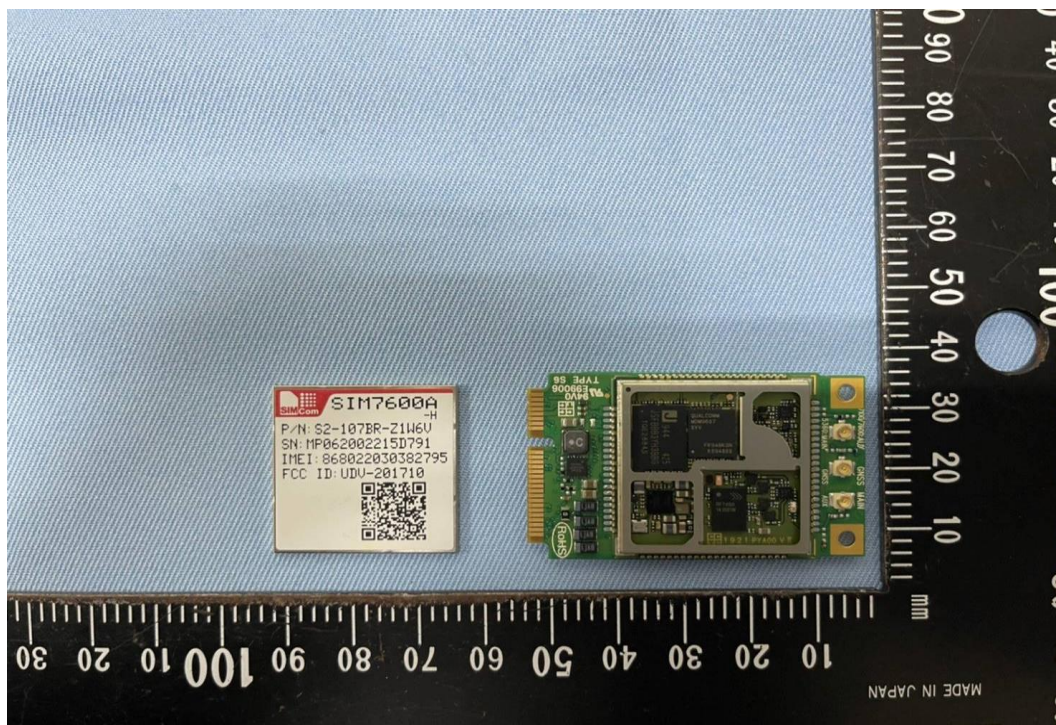

INTERNAL PHOTOGRAPHS OF EUT

Report No.: T210324W01-1

WIFI Module

Report No.: T210324W01-1

WiFi Module & Crystal

WWAN Module

WWAN RF IC & Crystal

WIFI Antenna