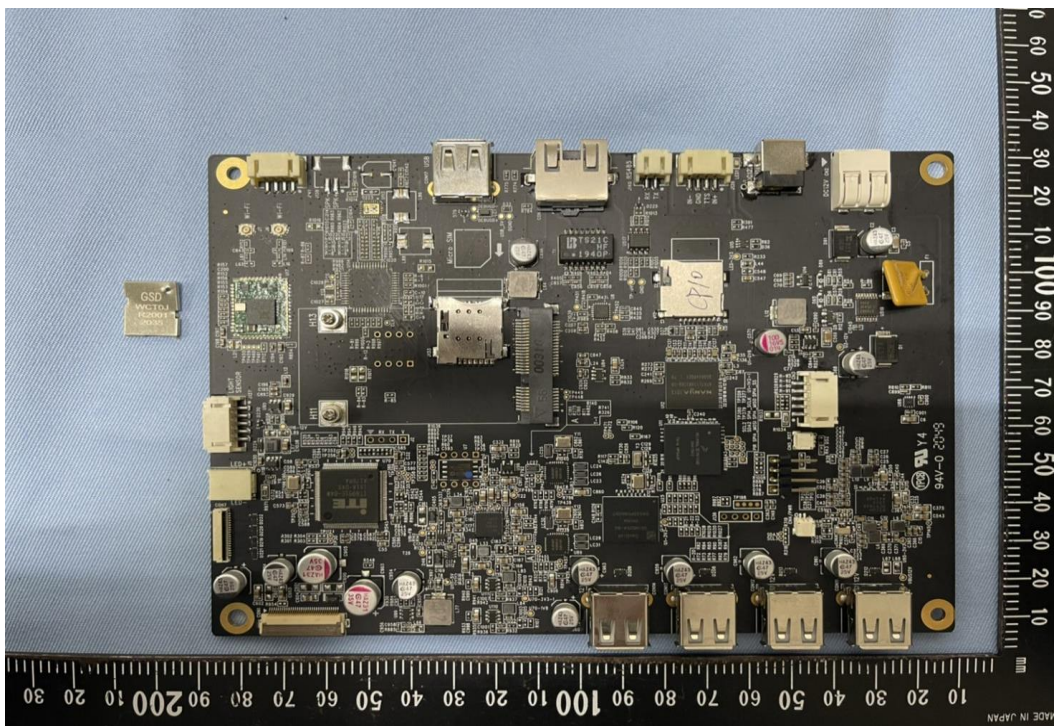

INTERNAL PHOTOGRAPHS OF EUT

Report No.: T210324W01-1

WIFI Module

Report No.: T210324W01-1

WiFi Module & Crystal

WWAN Module

WWAN RF IC & Crystal

WIFI Antenna