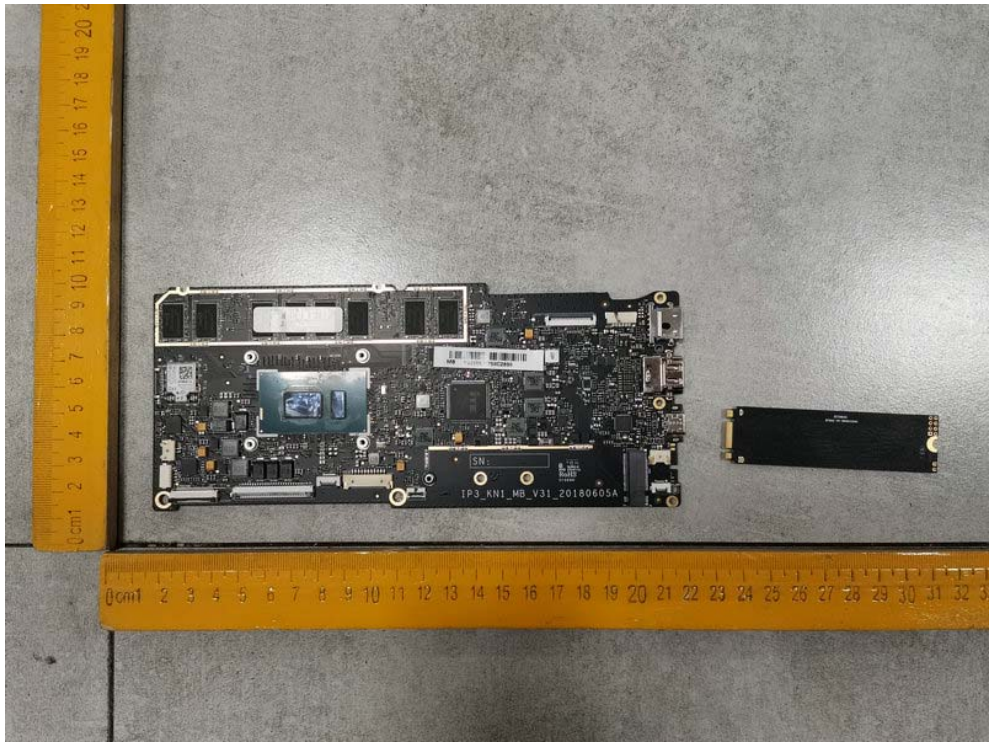

FCC ID: 2AVTH-L13WA1S

WiFi ANT

BT&WiFi ANT