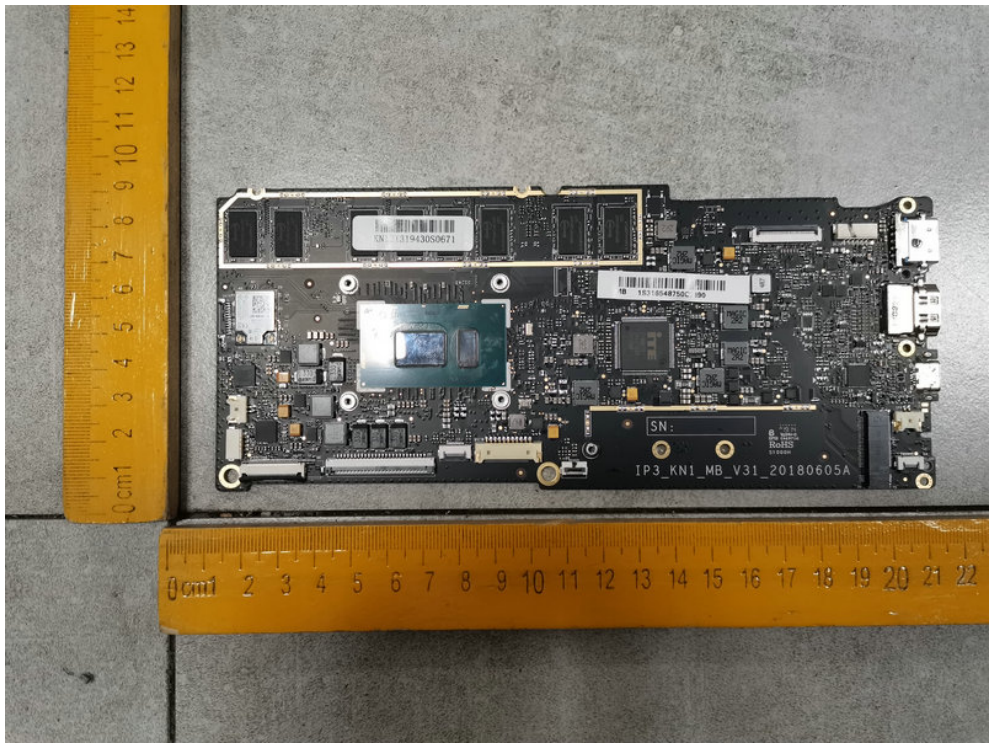

FCC ID: 2AVTH-L13WA1S

WiFi ANT

BT&WiFi ANT