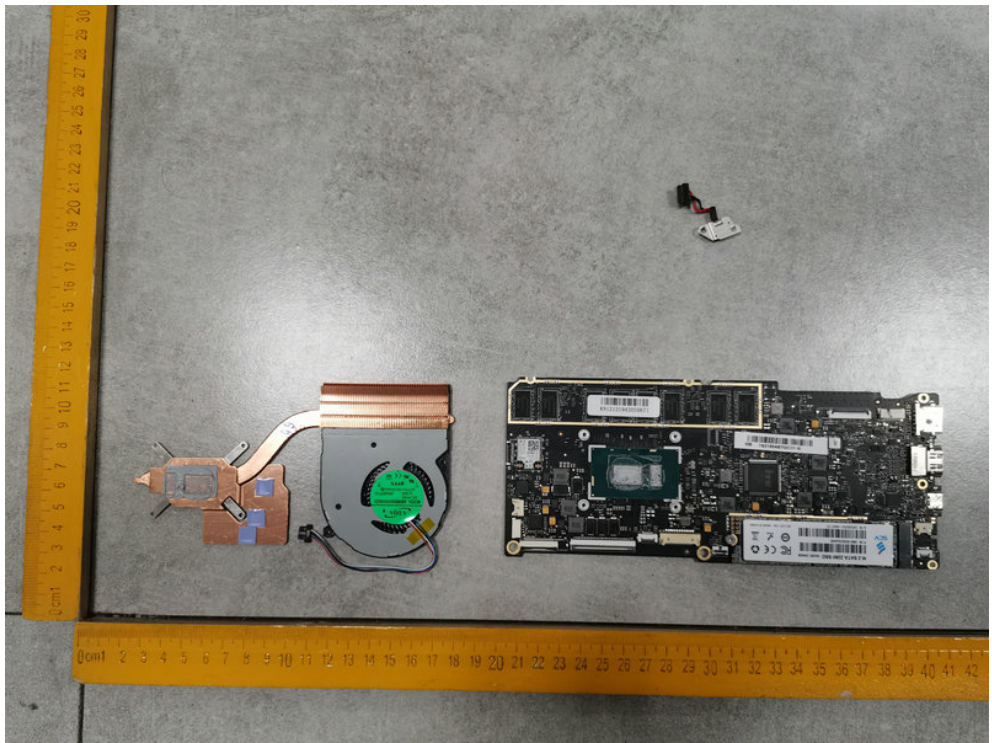

FCC ID: 2AVTH-L13WA1S

WiFi ANT

BT&WiFi ANT