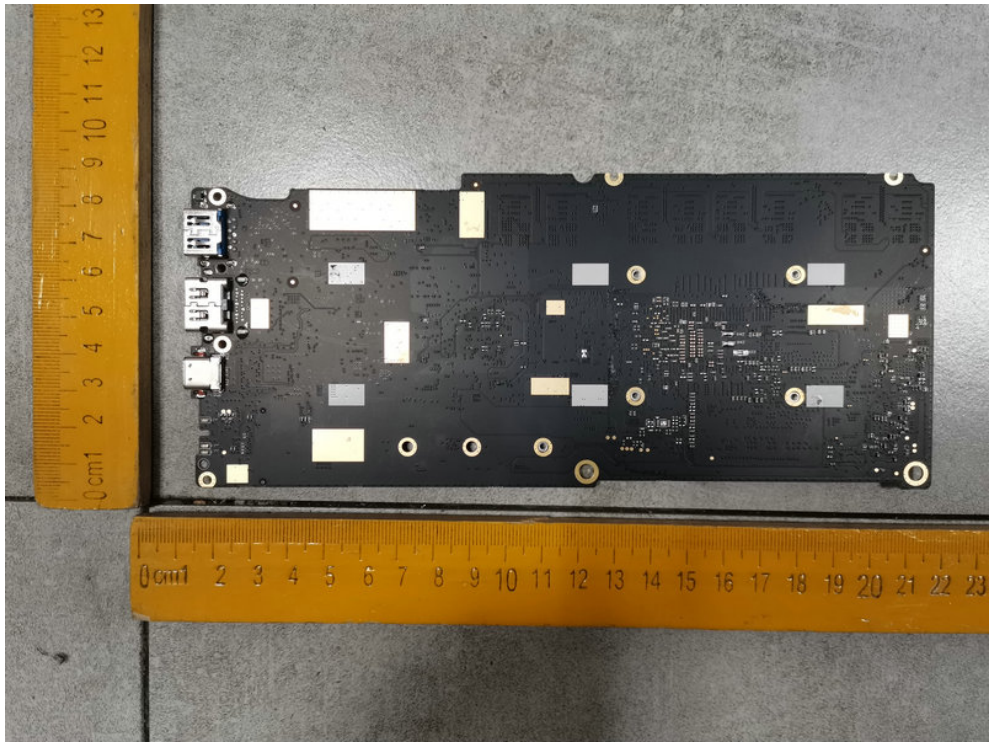

FCC ID: 2AVTH-L13WA1S

WiFi ANT

BT&WiFi ANT