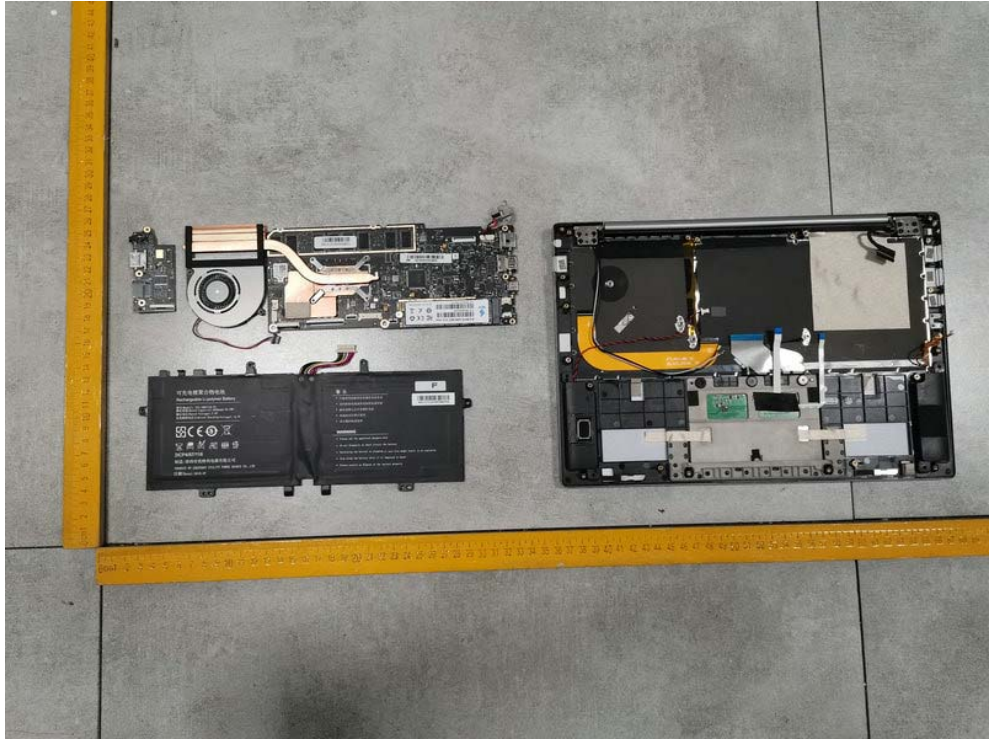

FCC ID: 2AVTH-L13WA1S

WiFi ANT

BT&WiFi ANT