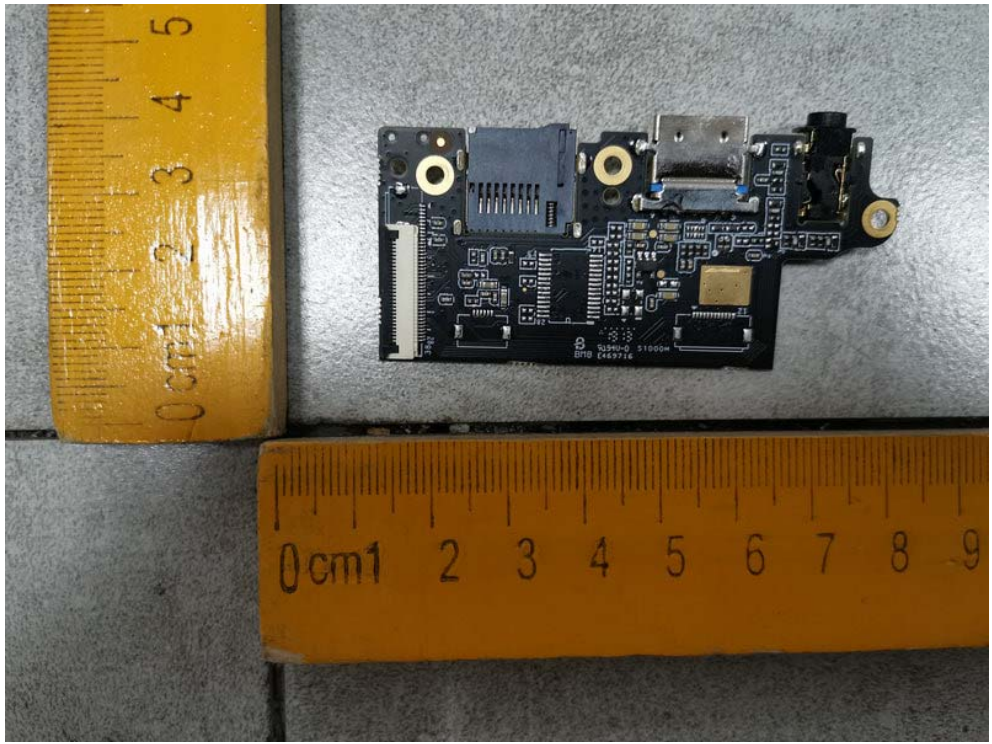

FCC ID: 2AVTH-L13WA1S

WiFi ANT

BT&WiFi ANT