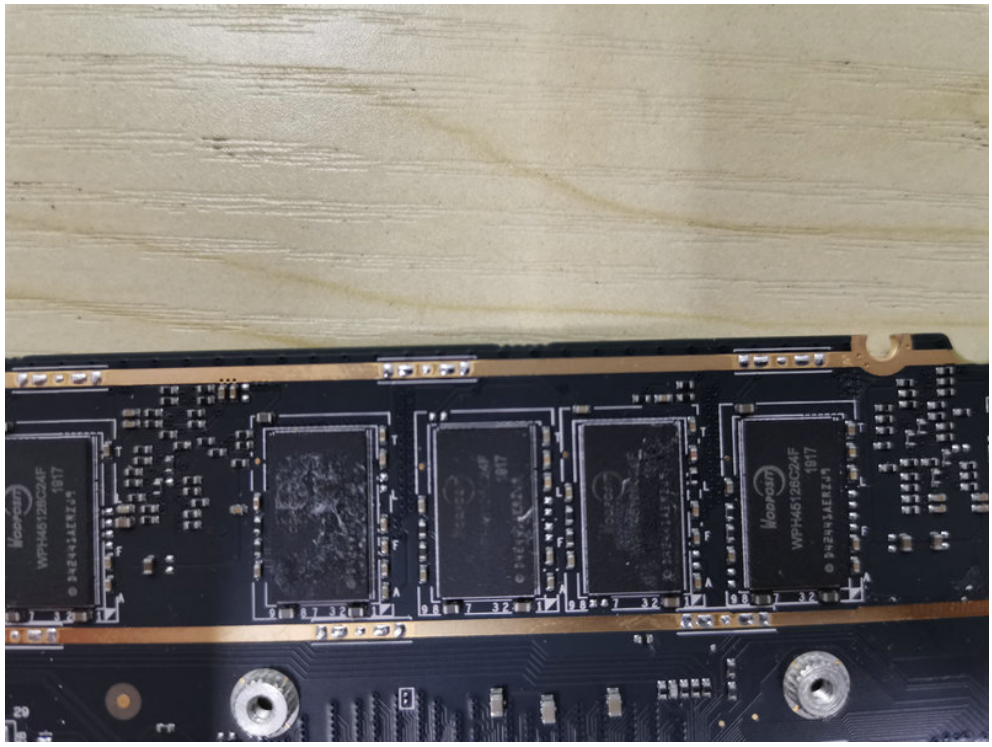

FCC ID: 2AVTH-L13WA1S

WiFi ANT

BT&WiFi ANT