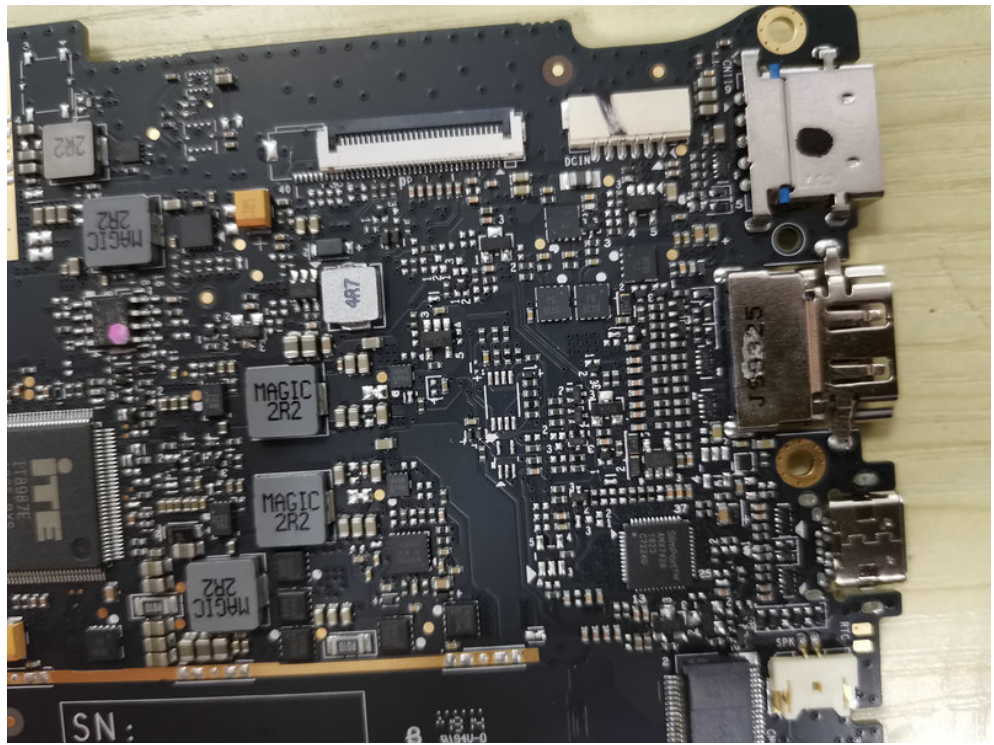

FCC ID: 2AVTH-L13WA1S

WiFi ANT

BT&WiFi ANT