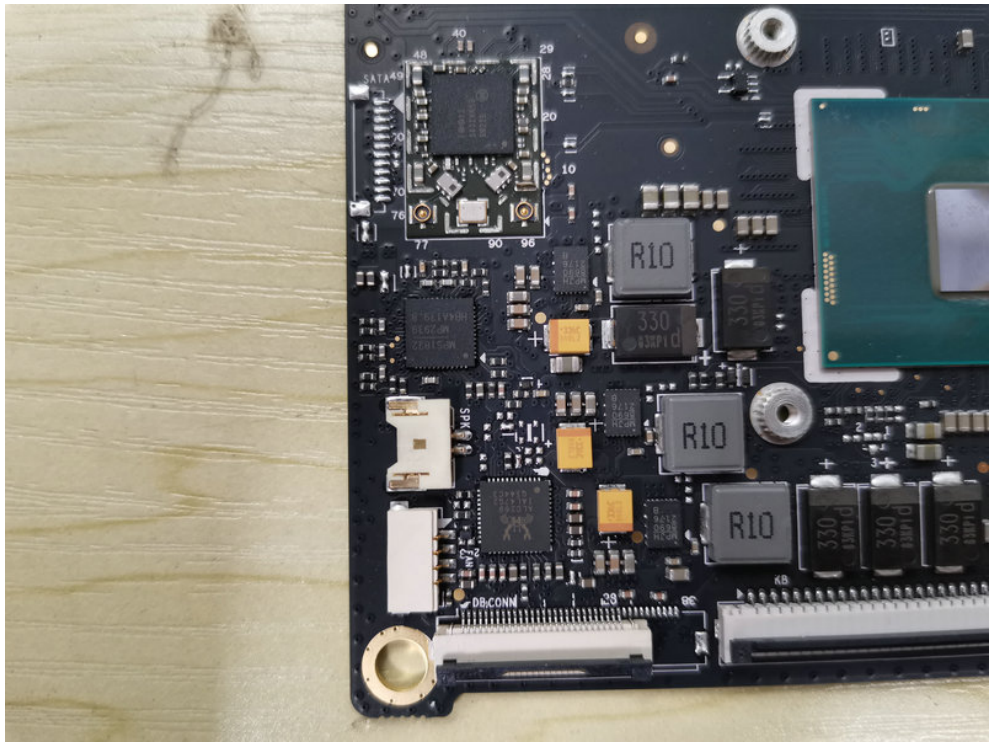

FCC ID: 2AVTH-L13WA1S

WiFi ANT

BT&WiFi ANT