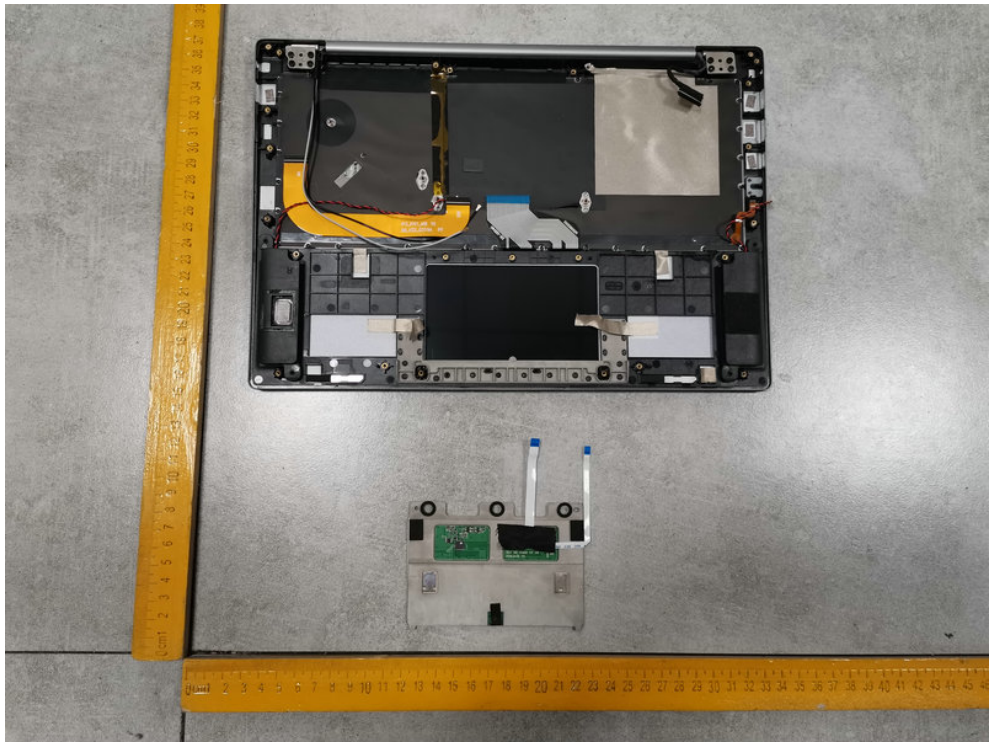

FCC ID: 2AVTH-L13WA1S

WiFi ANT

BT&WiFi ANT