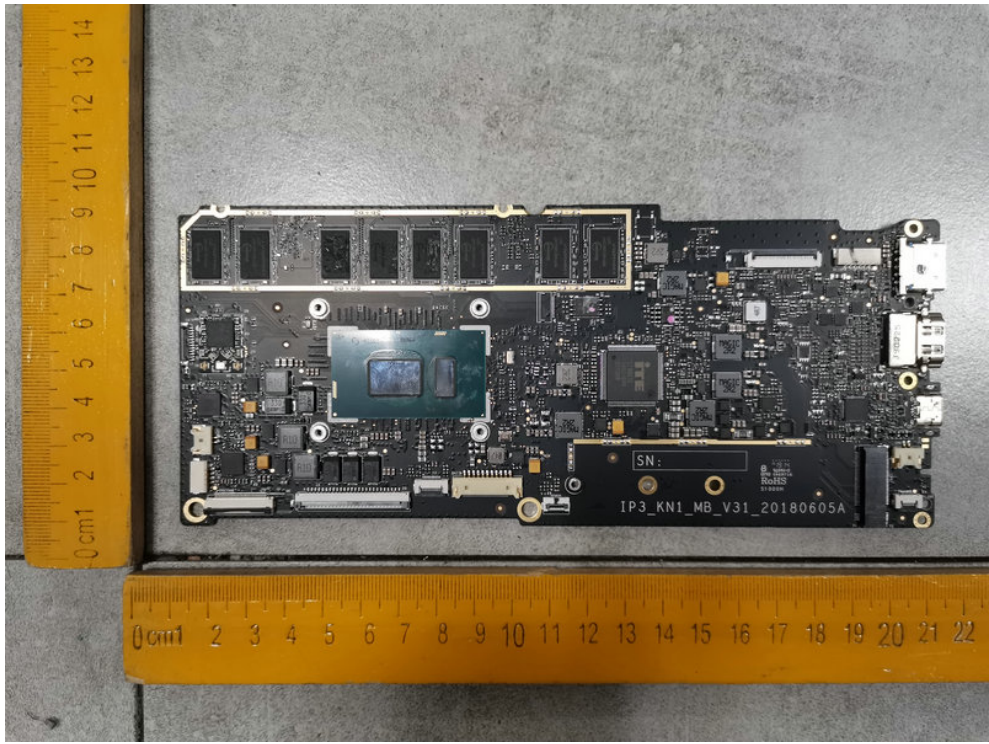

FCC ID: 2AVTH-L13WA1S

WiFi ANT

BT&WiFi ANT