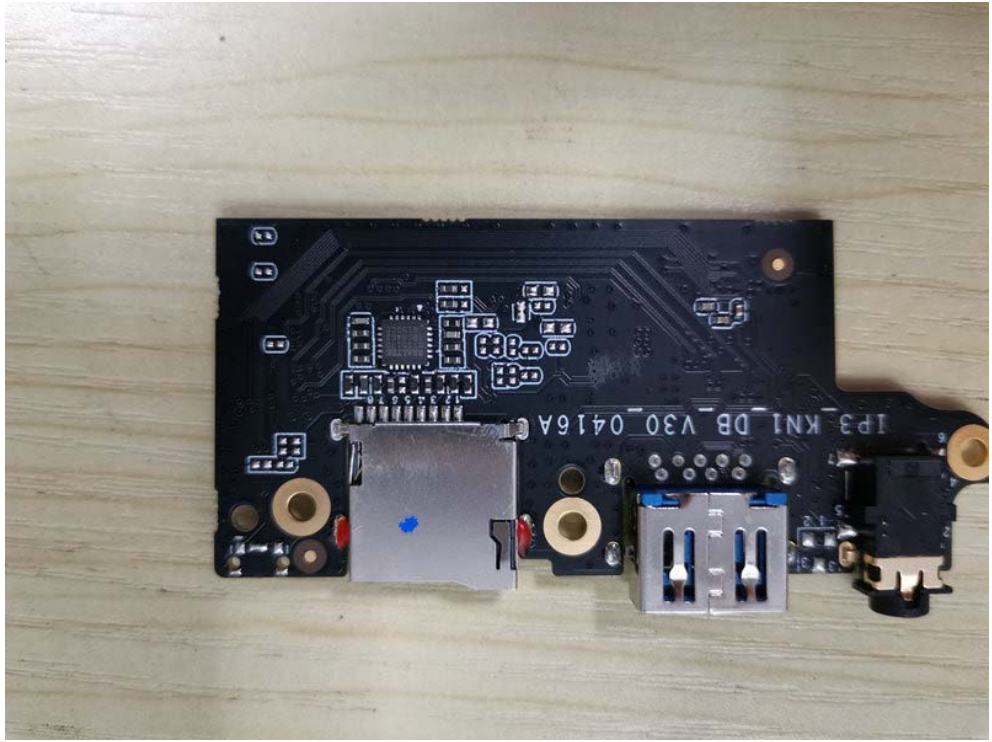

FCC ID: 2AVTH-L13WA1S

WiFi ANT

BT&WiFi ANT