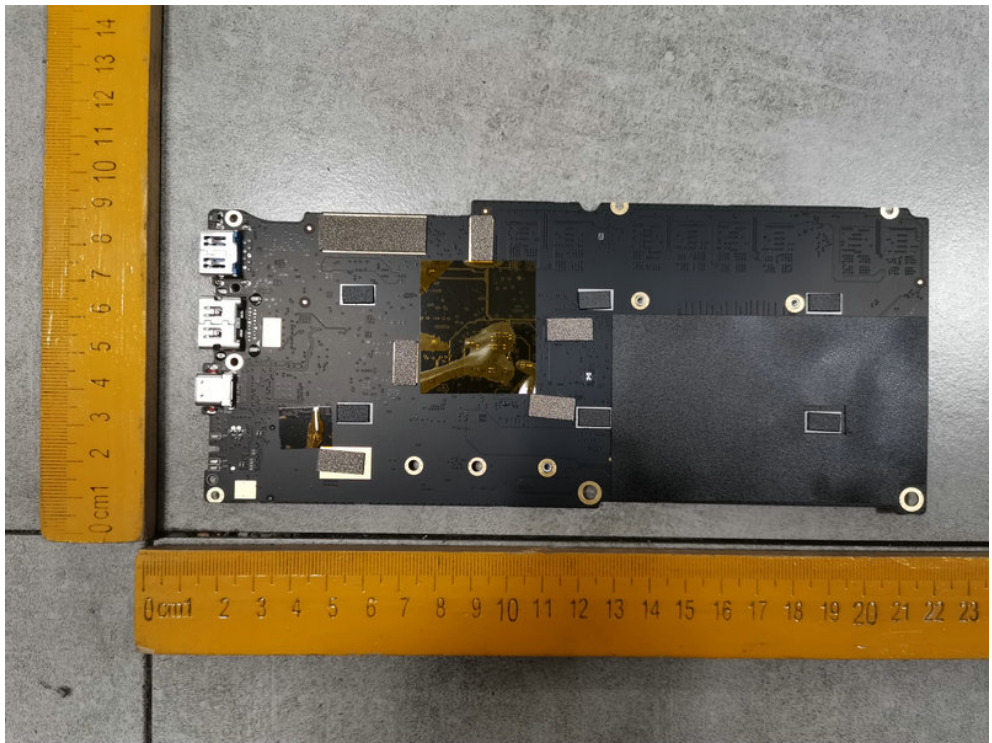

FCC ID: 2AVTH-L13WA1S

WiFi ANT

BT&WiFi ANT