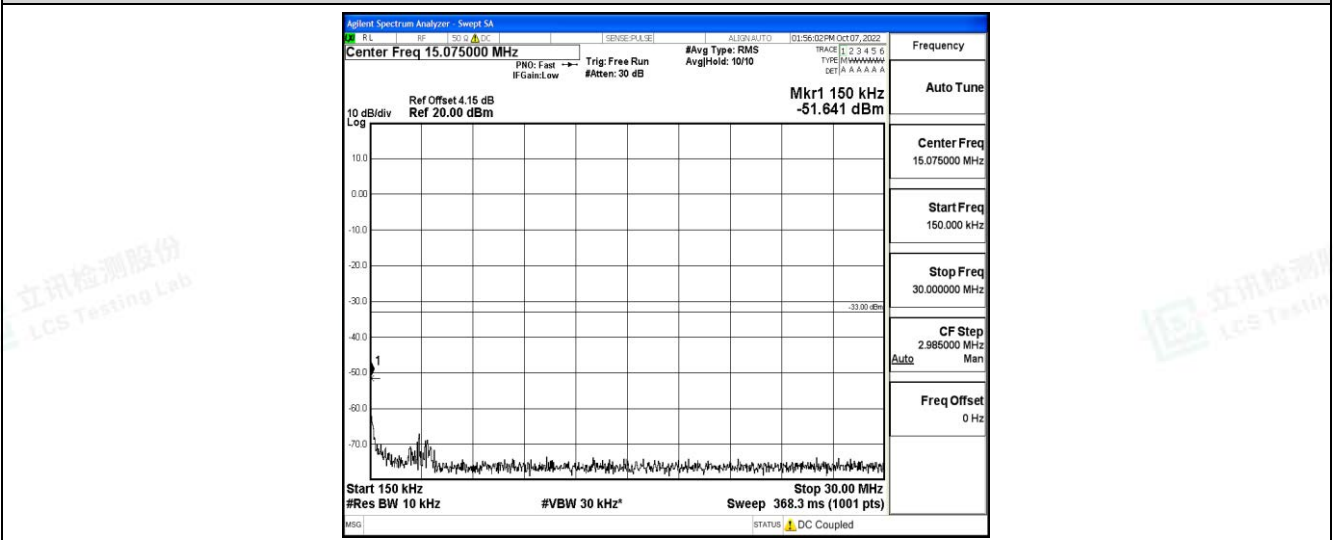

Band71-5MHz-16QAM-133447-1RB#0-Range2:0.15~30MHz

Band71-5MHz-16QAM-133447-1RB#0-Range3:30~1000MHz