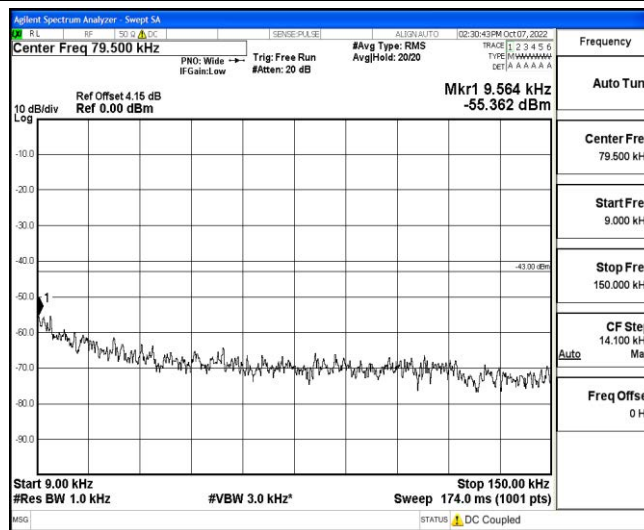

Band71-15MHz-QPSK-133297-1RB#0-Range1:0.009~0.15MHz

Band71-15MHz-QPSK-133297-1RB#0-Range2:0.15~30MHz

Shenzhen LCS Compliance Testing Laboratory Ltd.
Add: 101, 201 Bldg A & 301 Bldg C, Juji Industrial Park Yabianxueziwei, Shajing Street, Baoan District, Shenzhen, 518000, China
Tel: +(86) 0755-82591330 | E-mail: webmaster@lcs-cert.com | Web: www.lcs-cert.com
Scan code to check authenticity