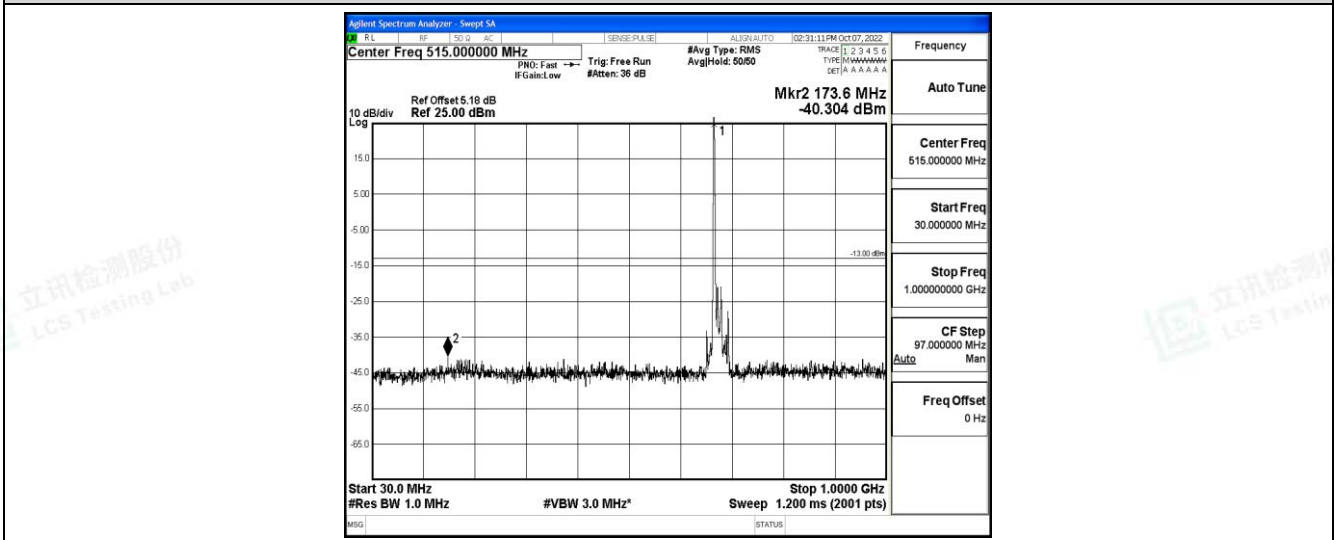

Band71-15MHz-QPSK-133297-1RB#0-Range3:30~1000MHz

Band71-15MHz-QPSK-133297-1RB#0-Range4:1000~10000MHz