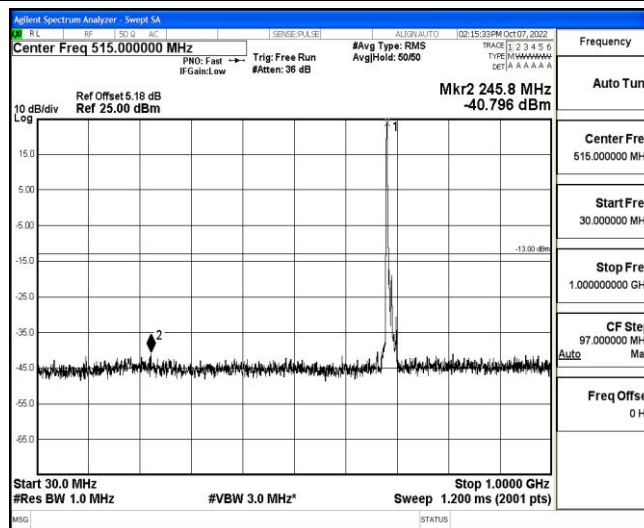

Band71-10MHz-16QAM-133422-1RB#0-Range3:30~1000MHz

Band71-10MHz-16QAM-133422-1RB#0-Range4:1000~10000MHz