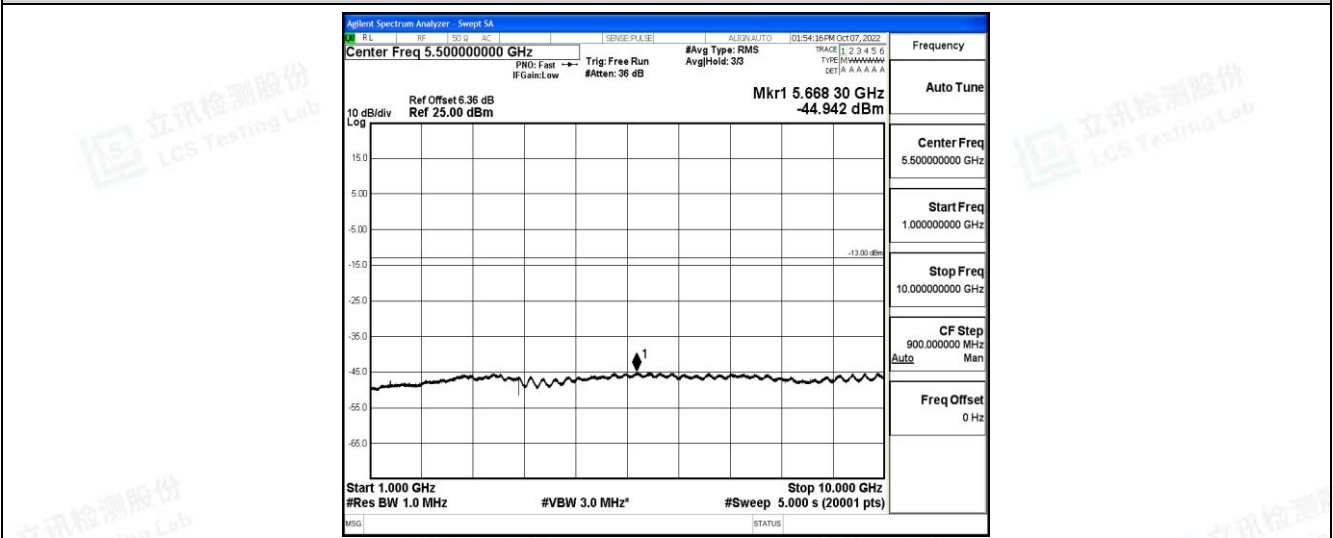

Band71-5MHz-16QAM-133147-1RB#0-Range3:30~1000MHz

Band71-5MHz-16QAM-133147-1RB#0-Range4:1000~10000MHz

Band71-5MHz-16QAM-133297-1RB#0-Range1:0.009~0.15MHz

Band71-5MHz-16QAM-133297-1RB#0-Range2:0.15~30MHz

Shenzhen LCS Compliance Testing Laboratory Ltd.  
 Add: 101, 201 Bldg A & 301 Bldg C, Juji Industrial Park Yabianxueziwei, Shajing Street, Baoan District, Shenzhen, 518000, China  
 Tel: +(86) 0755-82591330 | E-mail: webmaster@lcs-cert.com | Web: www.lcs-cert.com  
 Scan code to check authenticity

Band71-5MHz-16QAM-133297-1RB#0-Range3:30~1000MHz

Band71-5MHz-16QAM-133297-1RB#0-Range4:1000~10000MHz

Band71-5MHz-16QAM-133447-1RB#0-Range1:0.009~0.15MHz

Shenzhen LCS Compliance Testing Laboratory Ltd.  
 Add: 101, 201 Bldg A & 301 Bldg C, Juji Industrial Park Yabianxueziwei, Shajing Street, Baoan District, Shenzhen, 518000, China  
 Tel: +(86) 0755-82591330 | E-mail: webmaster@lcs-cert.com | Web: www.lcs-cert.com  
 Scan code to check authenticity