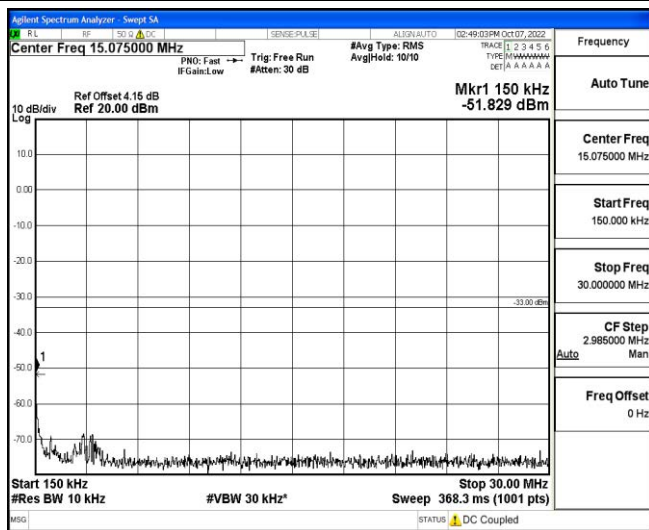

Band71-20MHz-16QAM-133222-1RB#0-Range2:0.15~30MHz

Band71-20MHz-16QAM-133222-1RB#0-Range3:30~1000MHz

Shenzhen LCS Compliance Testing Laboratory Ltd.
Add: 101, 201 Bldg A & 301 Bldg C, Juji Industrial Park Yabianxueziwei, Shajing Street, Baoan District, Shenzhen, 518000, China
Tel: +(86) 0755-82591330 | E-mail: webmaster@lcs-cert.com | Web: www.lcs-cert.com
Scan code to check authenticity