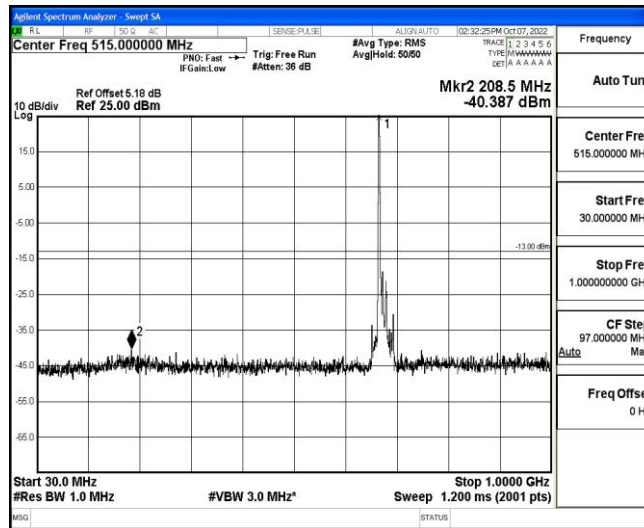

Band71-15MHz-16QAM-133297-1RB#0-Range3:30~1000MHz

Band71-15MHz-16QAM-133297-1RB#0-Range4:1000~10000MHz