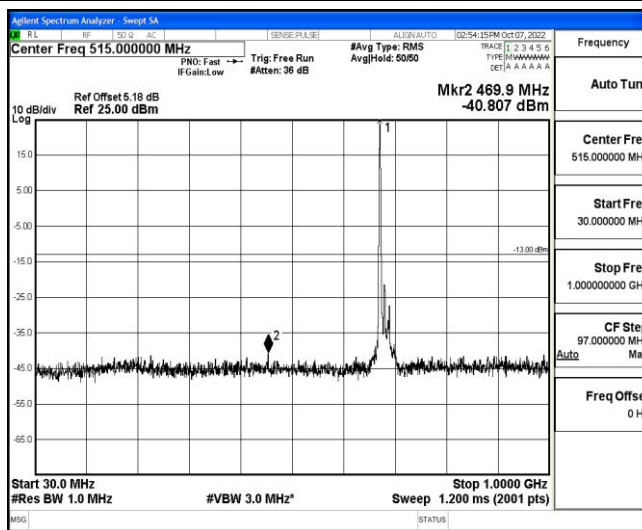

Band71-20MHz-16QAM-133372-1RB#0-Range3:30~1000MHz

Band71-20MHz-16QAM-133372-1RB#0-Range4:1000~10000MHz

Shenzhen LCS Compliance Testing Laboratory Ltd.
Add: 101, 201 Bldg A & 301 Bldg C, Juji Industrial Park Yabianxueziwei, Shajing Street, Baoan District, Shenzhen, 518000, China
Tel: +(86) 0755-82591330 | E-mail: webmaster@lcs-cert.com | Web: www.lcs-cert.com
Scan code to check authenticity