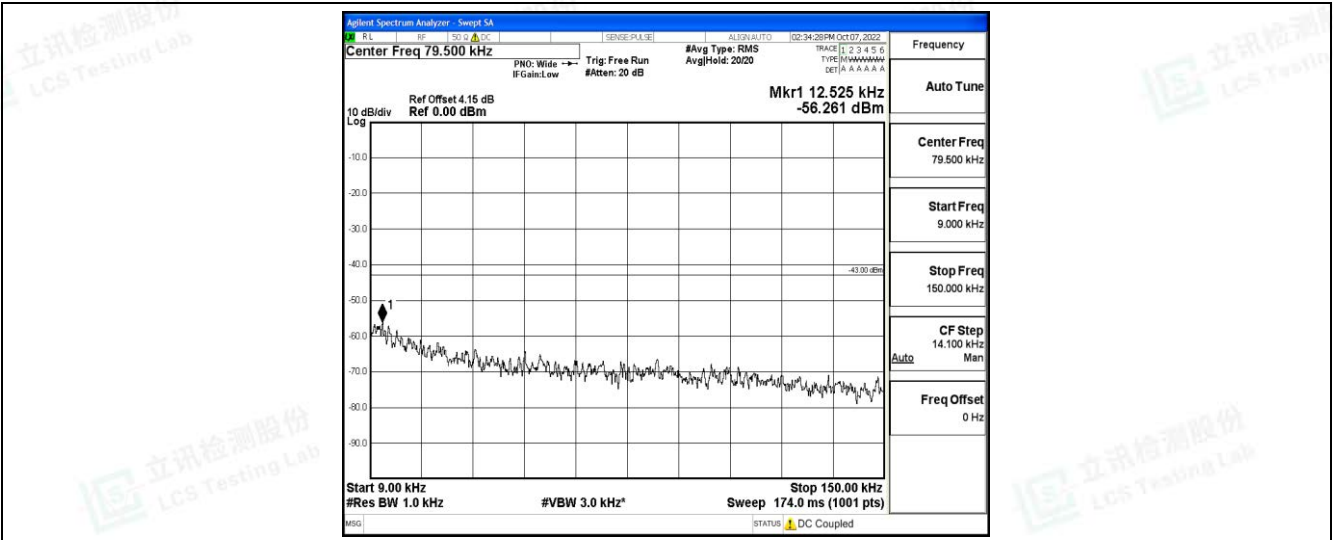

Band71-15MHz-16QAM-133297-1RB#0-Range3:30~1000MHz

Band71-15MHz-16QAM-133297-1RB#0-Range4:1000~10000MHz

Band71-15MHz-16QAM-133397-1RB#0-Range1:0.009~0.15MHz

Shenzhen LCS Compliance Testing Laboratory Ltd.  
 Add: 101, 201 Bldg A & 301 Bldg C, Juji Industrial Park Yabianxueziwei, Shajing Street, Baoan District, Shenzhen, 518000, China  
 Tel: +(86) 0755-82591330 | E-mail: webmaster@lcs-cert.com | Web: www.lcs-cert.com  
 Scan code to check authenticity