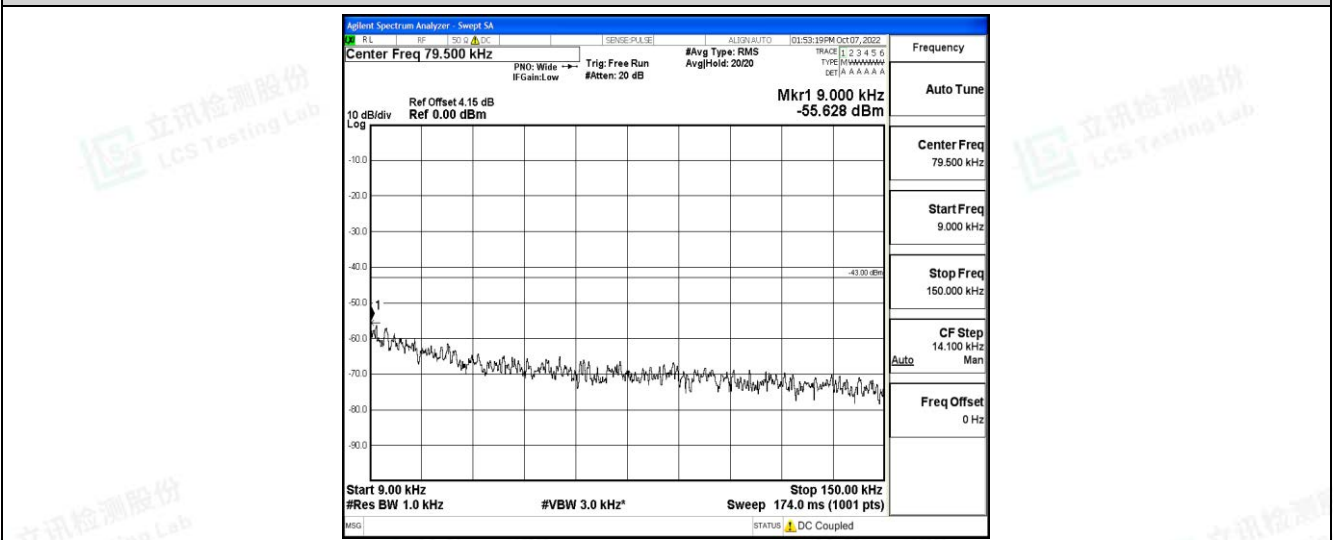

Band71-5MHz-16QAM-133147-1RB#0-Range3:30~1000MHz

Band71-5MHz-16QAM-133147-1RB#0-Range4:1000~10000MHz

Band71-5MHz-16QAM-133297-1RB#0-Range1:0.009~0.15MHz

Band71-5MHz-16QAM-133297-1RB#0-Range2:0.15~30MHz

Shenzhen LCS Compliance Testing Laboratory Ltd.  
 Add: 101, 201 Bldg A & 301 Bldg C, Juji Industrial Park Yabianxueziwei, Shajing Street, Baoan District, Shenzhen, 518000, China  
 Tel: +(86) 0755-82591330 | E-mail: webmaster@lcs-cert.com | Web: www.lcs-cert.com  
 Scan code to check authenticity