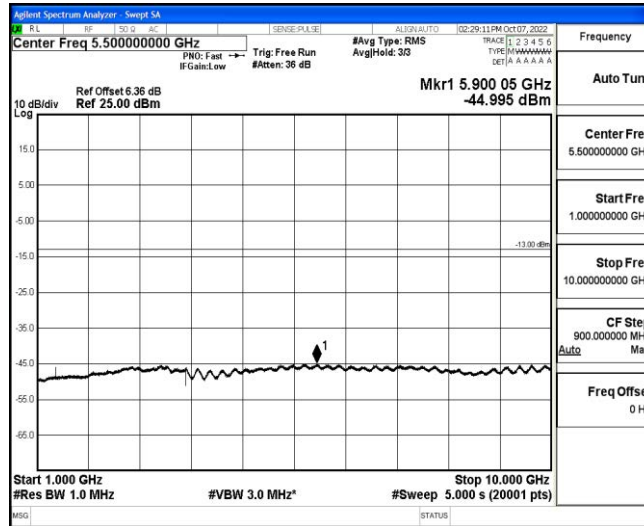

Band71-15MHz-QPSK-133197-1RB#0-Range4:1000~10000MHz

Band71-15MHz-QPSK-133297-1RB#0-Range1:0.009~0.15MHz