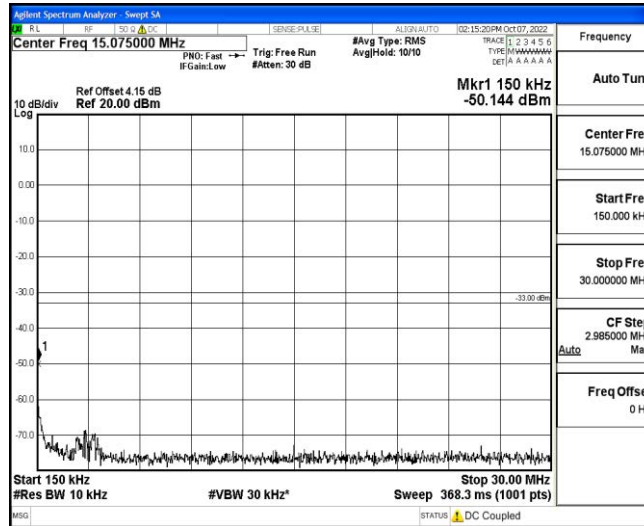

Band71-10MHz-16QAM-133422-1RB#0-Range2:0.15~30MHz

Band71-10MHz-16QAM-133422-1RB#0-Range3:30~1000MHz