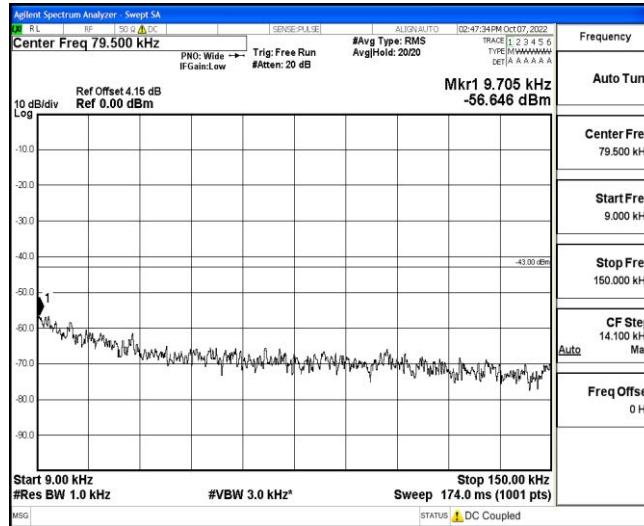

Band71-20MHz-QPSK-133222-1RB#0-Range1:0.009~0.15MHz

Band71-20MHz-QPSK-133222-1RB#0-Range2:0.15~30MHz