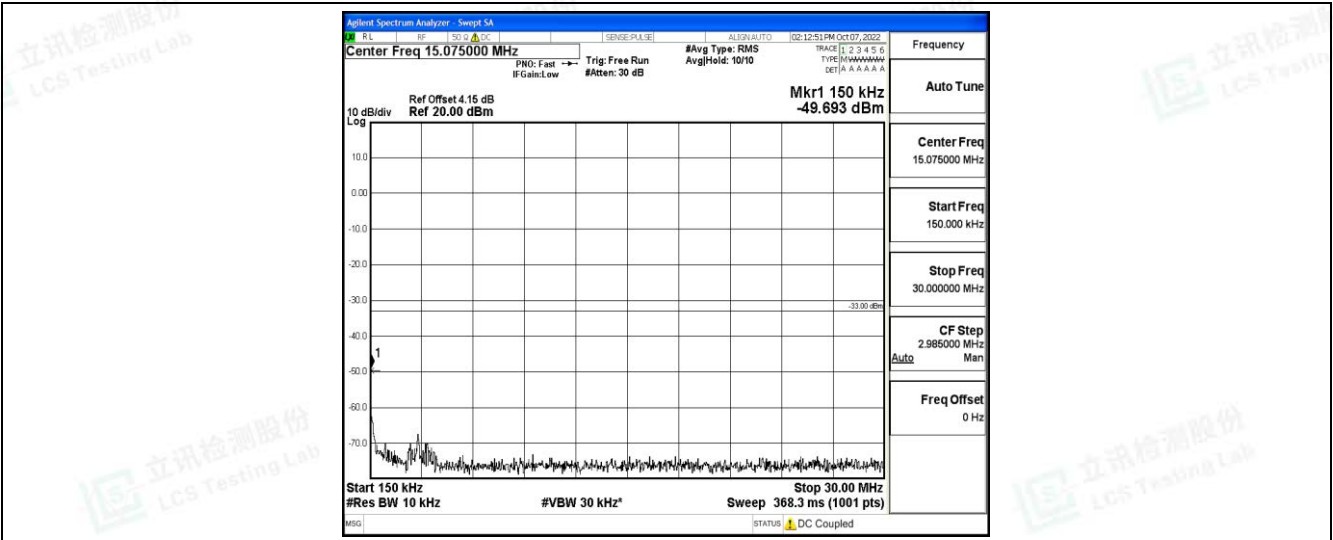

Band71-10MHz-16QAM-133297-1RB#0-Range2:0.15~30MHz

Band71-10MHz-16QAM-133297-1RB#0-Range3:30~1000MHz