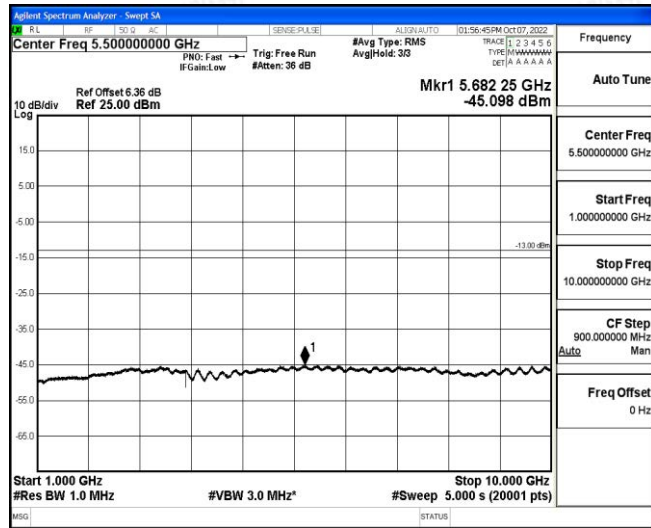

Band71-5MHz-16QAM-133447-1RB#0-Range2:0.15~30MHz

Band71-5MHz-16QAM-133447-1RB#0-Range3:30~1000MHz

Band71-5MHz-16QAM-133447-1RB#0-Range4:1000~10000MHz

Shenzhen LCS Compliance Testing Laboratory Ltd.  
 Add: 101, 201 Bldg A & 301 Bldg C, Juji Industrial Park Yabianxueziwei, Shajing Street, Baoan District, Shenzhen, 518000, China  
 Tel: +(86) 0755-82591330 | E-mail: webmaster@lcs-cert.com | Web: www.lcs-cert.com  
 Scan code to check authenticity