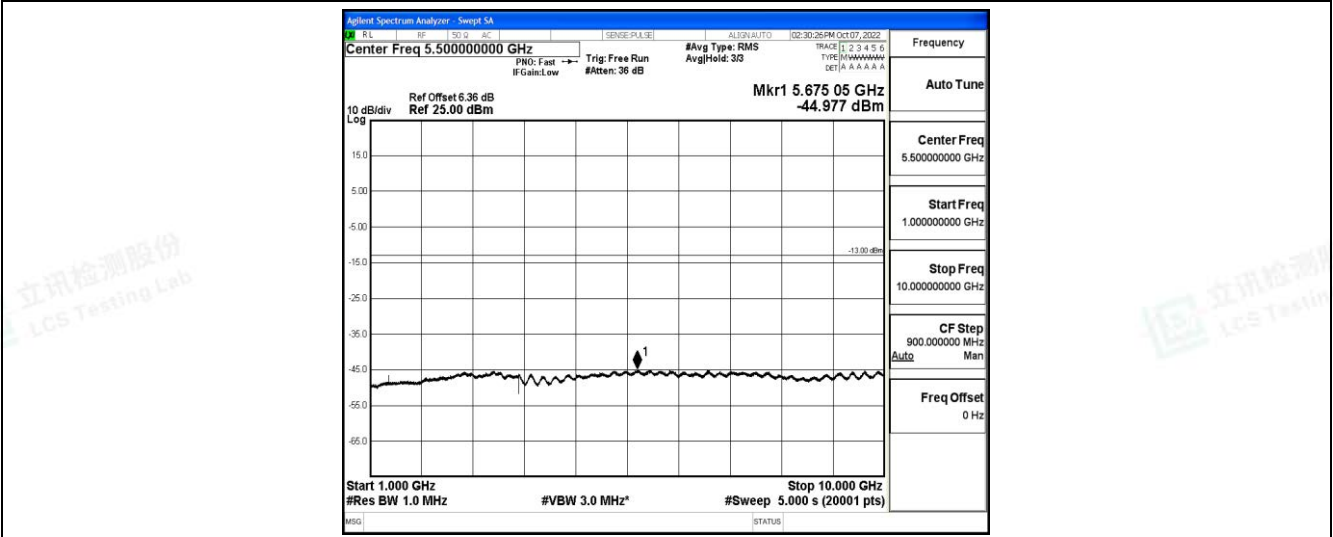

Band71-15MHz-16QAM-133197-1RB#0-Range4:1000~10000MHz

Band71-15MHz-16QAM-133297-1RB#0-Range1:0.009~0.15MHz