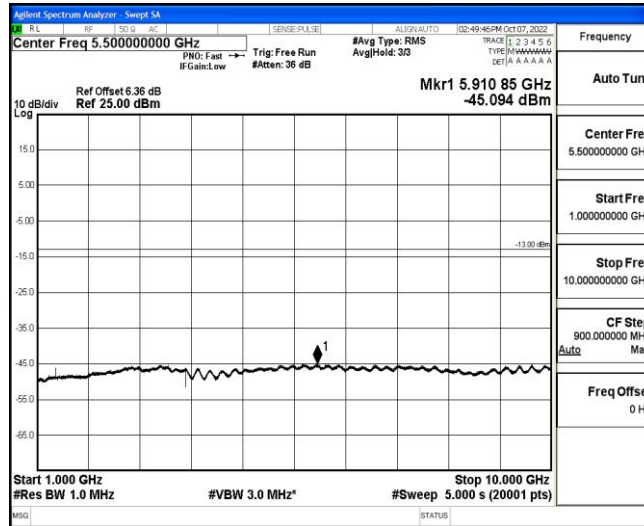

Band71-20MHz-16QAM-133222-1RB#0-Range4:1000~10000MHz

Band71-20MHz-16QAM-133297-1RB#0-Range1:0.009~0.15MHz