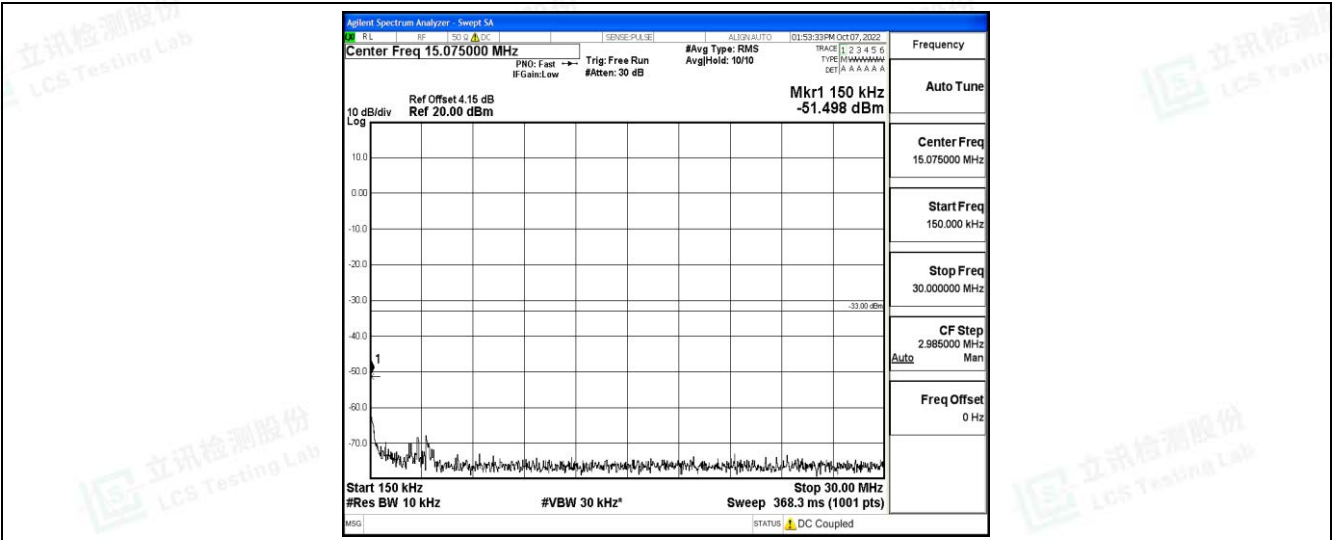

Band71-5MHz-16QAM-133147-1RB#0-Range3:30~1000MHz

Band71-5MHz-16QAM-133147-1RB#0-Range4:1000~10000MHz

Band71-5MHz-16QAM-133297-1RB#0-Range1:0.009~0.15MHz

Band71-5MHz-16QAM-133297-1RB#0-Range2:0.15~30MHz

Shenzhen LCS Compliance Testing Laboratory Ltd.  
 Add: 101, 201 Bldg A & 301 Bldg C, Juji Industrial Park Yabianxueziwei, Shajing Street, Baoan District, Shenzhen, 518000, China  
 Tel: +(86) 0755-82591330 | E-mail: webmaster@lcs-cert.com | Web: www.lcs-cert.com  
 Scan code to check authenticity