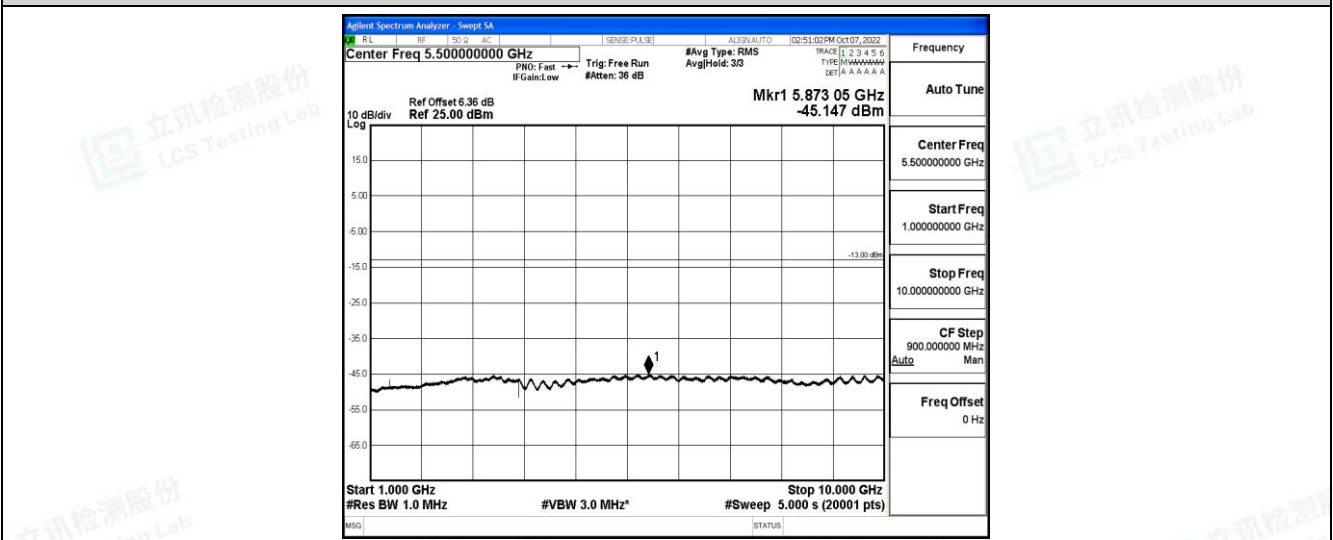

Band71-20MHz-QPSK-133297-1RB#0-Range4:1000~10000MHz

Band71-20MHz-QPSK-133372-1RB#0-Range1:0.009~0.15MHz

Shenzhen LCS Compliance Testing Laboratory Ltd.
Add: 101, 201 Bldg A & 301 Bldg C, Juji Industrial Park Yabianxueziwei, Shajing Street, Baoan District, Shenzhen, 518000, China
Tel: +(86) 0755-82591330 | E-mail: webmaster@lcs-cert.com | Web: www.lcs-cert.com
Scan code to check authenticity