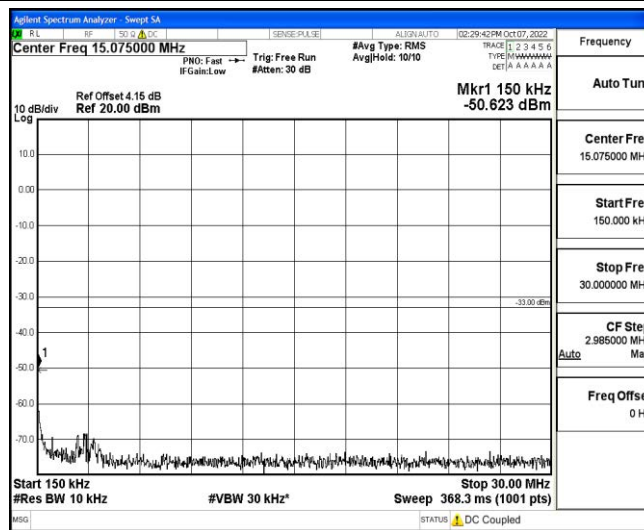

Band71-15MHz-16QAM-133197-1RB#0-Range2:0.15~30MHz

Band71-15MHz-16QAM-133197-1RB#0-Range3:30~1000MHz

Shenzhen LCS Compliance Testing Laboratory Ltd.
Add: 101, 201 Bldg A & 301 Bldg C, Juji Industrial Park Yabianxueziwei, Shajing Street, Baoan District, Shenzhen, 518000, China
Tel: +(86) 0755-82591330 | E-mail: webmaster@lcs-cert.com | Web: www.lcs-cert.com
Scan code to check authenticity