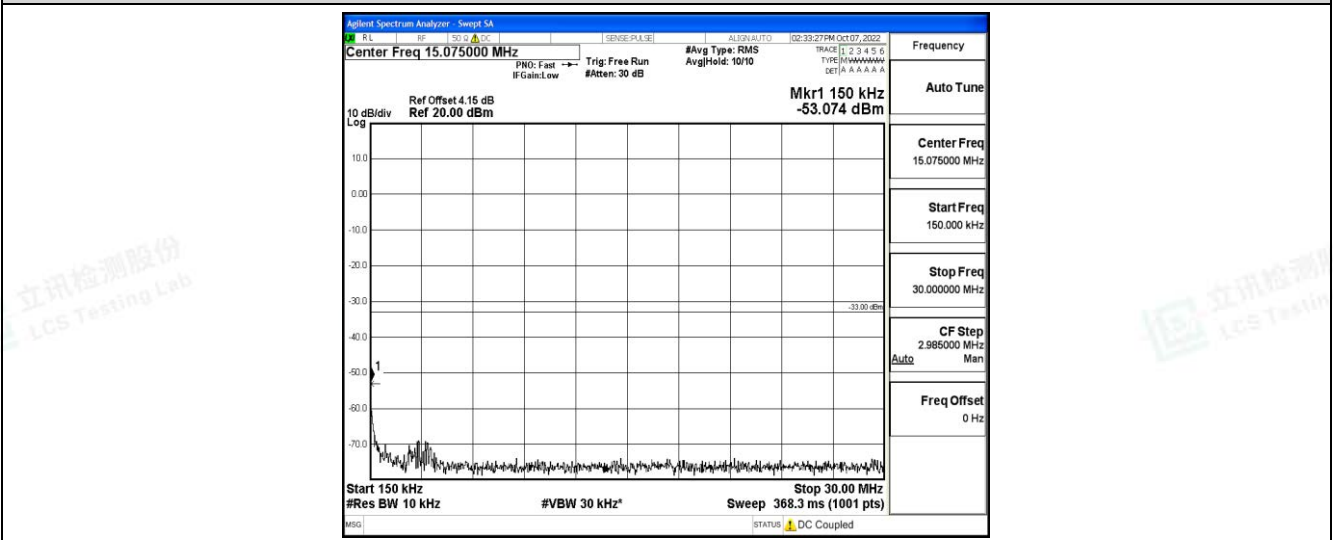

Band71-15MHz-QPSK-133397-1RB#0-Range2:0.15~30MHz

Band71-15MHz-QPSK-133397-1RB#0-Range3:30~1000MHz