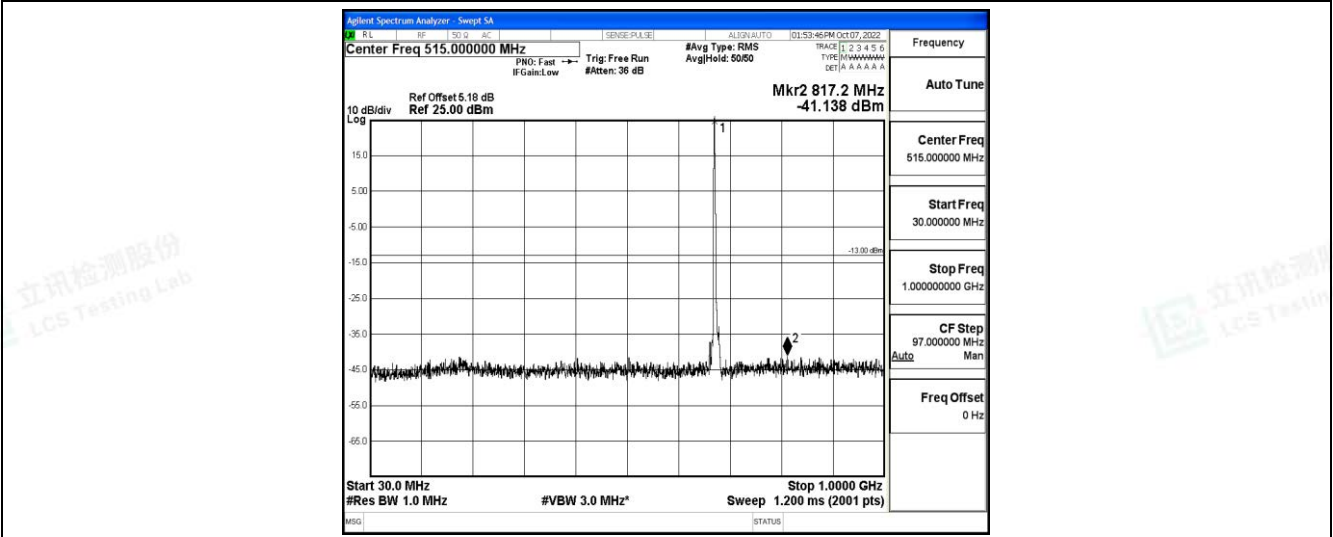

Band71-5MHz-16QAM-133297-1RB#0-Range3:30~1000MHz

Band71-5MHz-16QAM-133297-1RB#0-Range4:1000~10000MHz