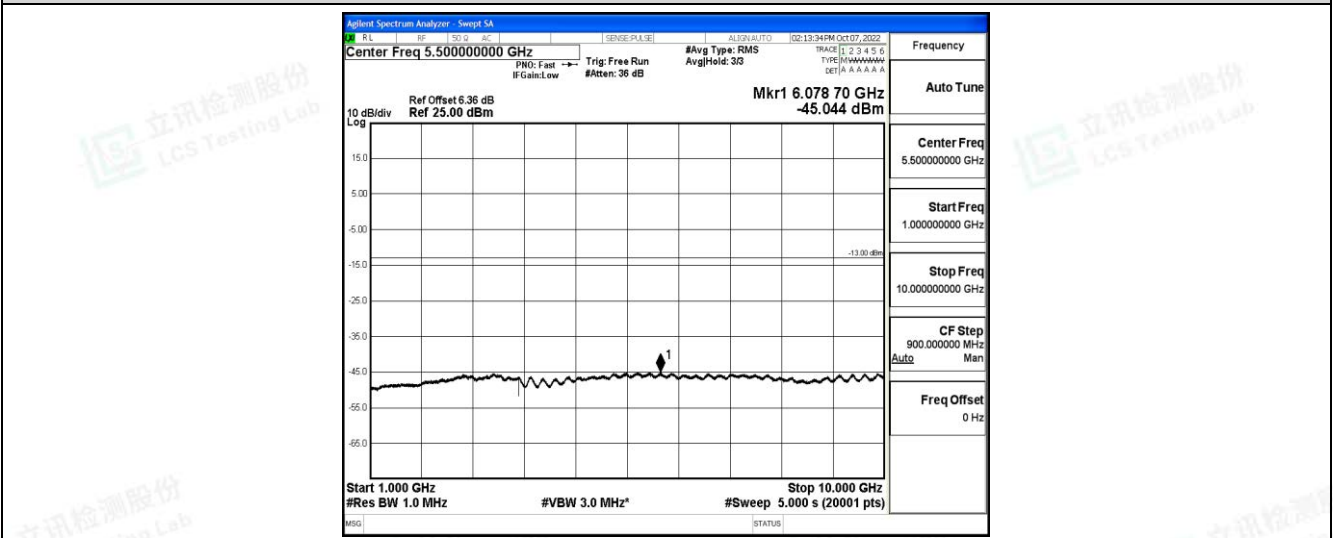

Band71-10MHz-16QAM-133297-1RB#0-Range4:1000~10000MHz

Band71-10MHz-16QAM-133422-1RB#0-Range1:0.009~0.15MHz

Shenzhen LCS Compliance Testing Laboratory Ltd.  
 Add: 101, 201 Bldg A & 301 Bldg C, Juji Industrial Park Yabianxueziwei, Shajing Street, Baoan District, Shenzhen, 518000, China  
 Tel: +(86) 0755-82591330 | E-mail: webmaster@lcs-cert.com | Web: www.lcs-cert.com  
 Scan code to check authenticity