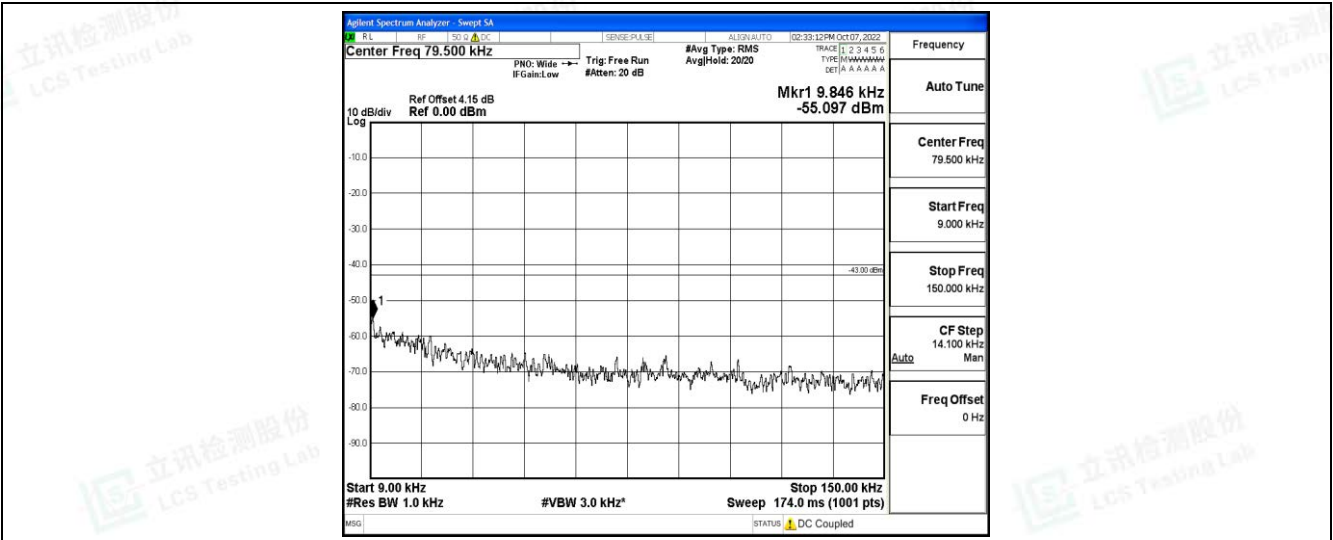

Band71-15MHz-QPSK-133297-1RB#0-Range3:30~1000MHz

Band71-15MHz-QPSK-133297-1RB#0-Range4:1000~10000MHz

Band71-15MHz-QPSK-133397-1RB#0-Range1:0.009~0.15MHz

Shenzhen LCS Compliance Testing Laboratory Ltd.  
 Add: 101, 201 Bldg A & 301 Bldg C, Juji Industrial Park Yabianxueziwei, Shajing Street, Baoan District, Shenzhen, 518000, China  
 Tel: +(86) 0755-82591330 | E-mail: webmaster@lcs-cert.com | Web: www.lcs-cert.com  
 Scan code to check authenticity