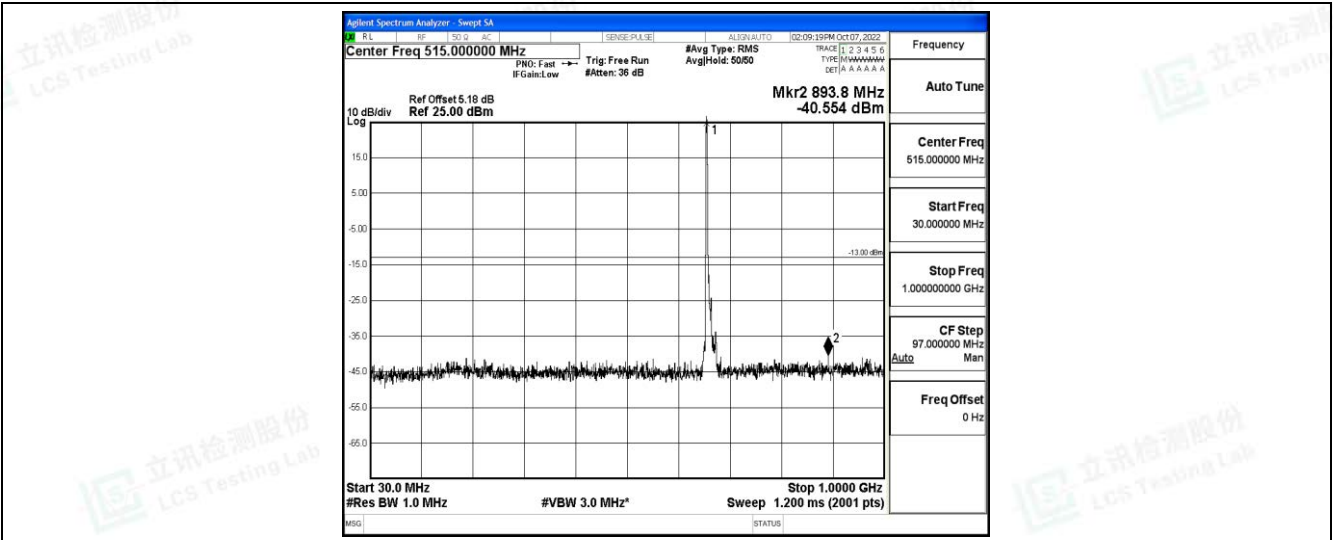

Band71-10MHz-QPSK-133172-1RB#0-Range3:30~1000MHz

Band71-10MHz-QPSK-133172-1RB#0-Range4:1000~10000MHz