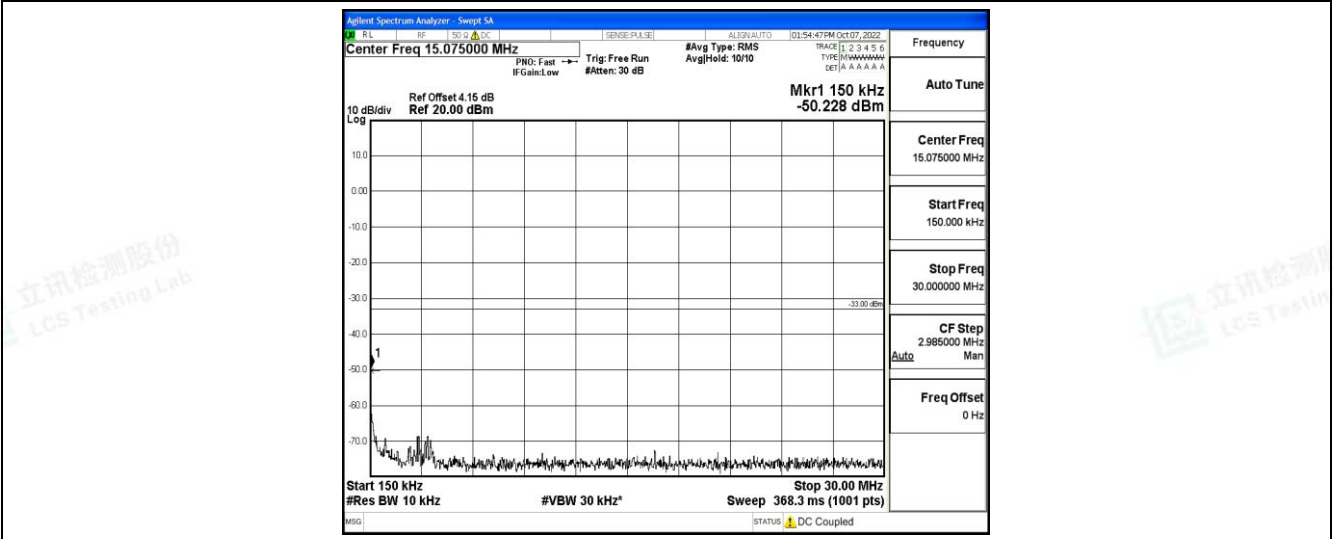

Band71-5MHz-QPSK-133447-1RB#0-Range2:0.15~30MHz

Band71-5MHz-QPSK-133447-1RB#0-Range3:30~1000MHz