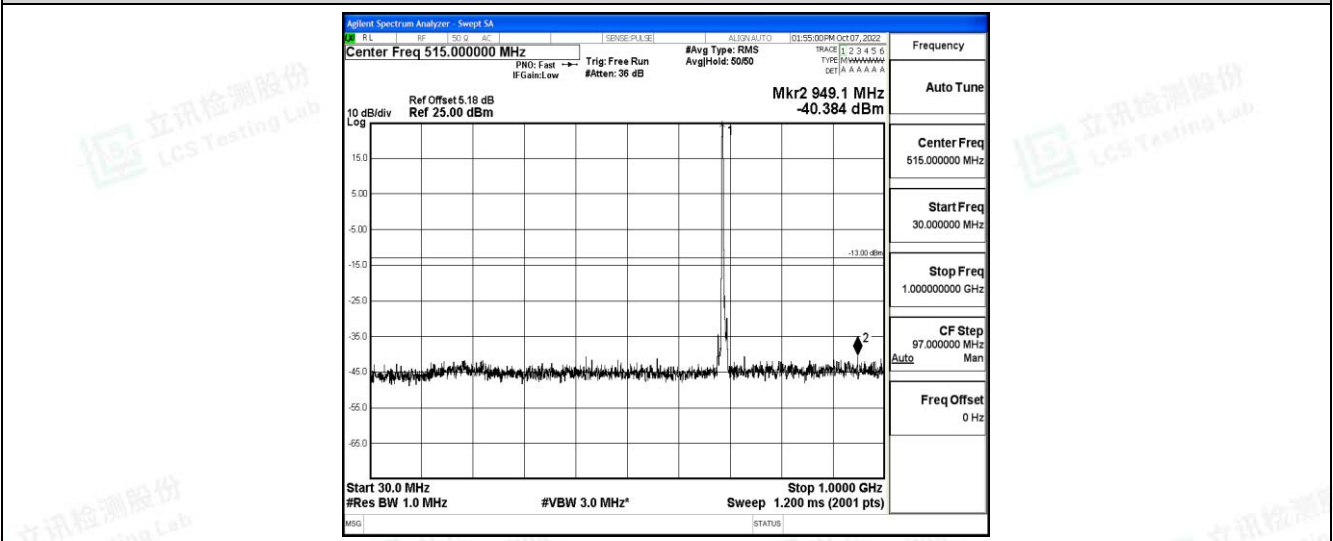

Band71-5MHz-QPSK-133447-1RB#0-Range3:30~1000MHz

Band71-5MHz-QPSK-133447-1RB#0-Range4:1000~10000MHz