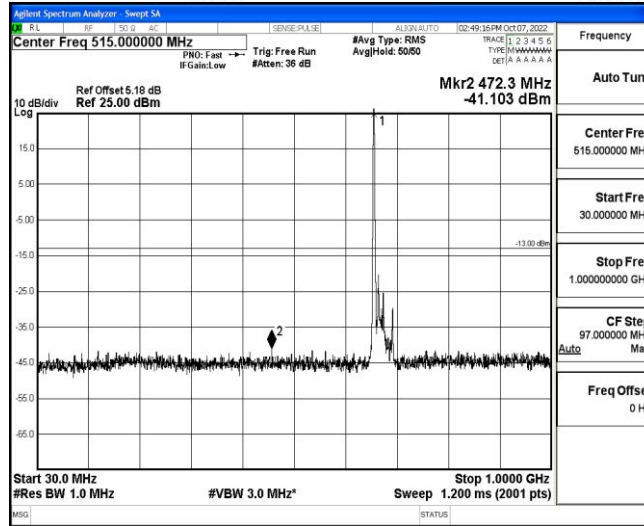

Band71-20MHz-16QAM-133222-1RB#0-Range1:0.009~0.15MHz

Band71-20MHz-16QAM-133222-1RB#0-Range2:0.15~30MHz

Band71-20MHz-16QAM-133222-1RB#0-Range3:30~1000MHz

Shenzhen LCS Compliance Testing Laboratory Ltd.  
 Add: 101, 201 Bldg A & 301 Bldg C, Juji Industrial Park Yabianxueziwei, Shajing Street, Baoan District, Shenzhen, 518000, China  
 Tel: +(86) 0755-82591330 | E-mail: webmaster@lcs-cert.com | Web: www.lcs-cert.com  
 Scan code to check authenticity