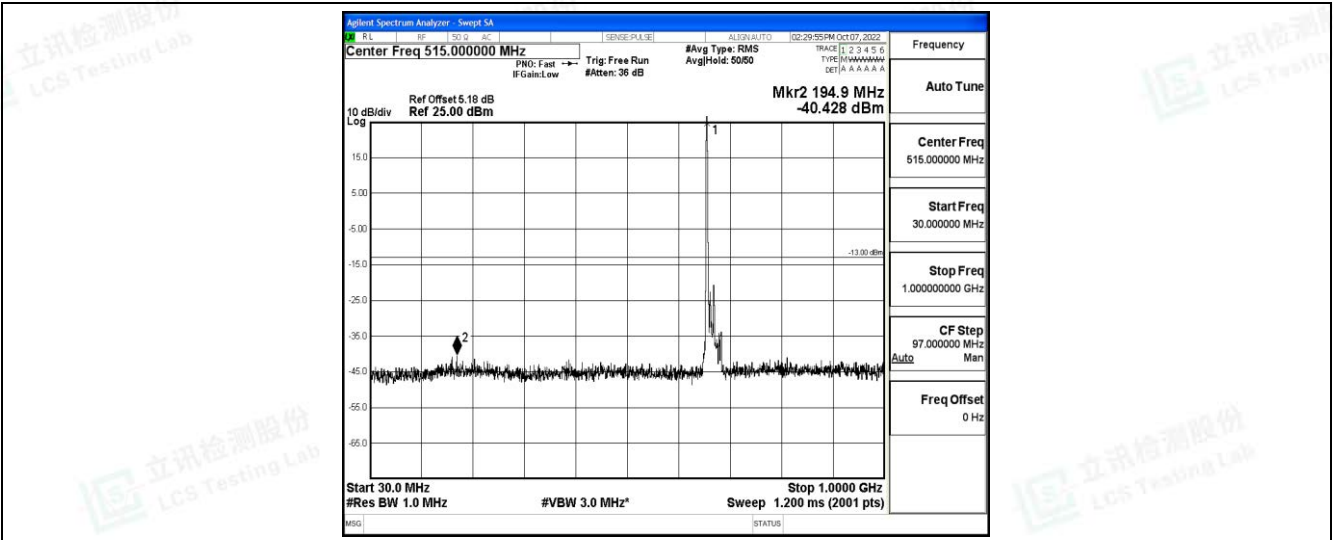

Band71-15MHz-16QAM-133197-1RB#0-Range1:0.009~0.15MHz

Band71-15MHz-16QAM-133197-1RB#0-Range2:0.15~30MHz

Band71-15MHz-16QAM-133197-1RB#0-Range3:30~1000MHz

Shenzhen LCS Compliance Testing Laboratory Ltd.  
 Add: 101, 201 Bldg A & 301 Bldg C, Juji Industrial Park Yabianxueziwei, Shajing Street, Baoan District, Shenzhen, 518000, China  
 Tel: +(86) 0755-82591330 | E-mail: webmaster@lcs-cert.com | Web: www.lcs-cert.com  
 Scan code to check authenticity