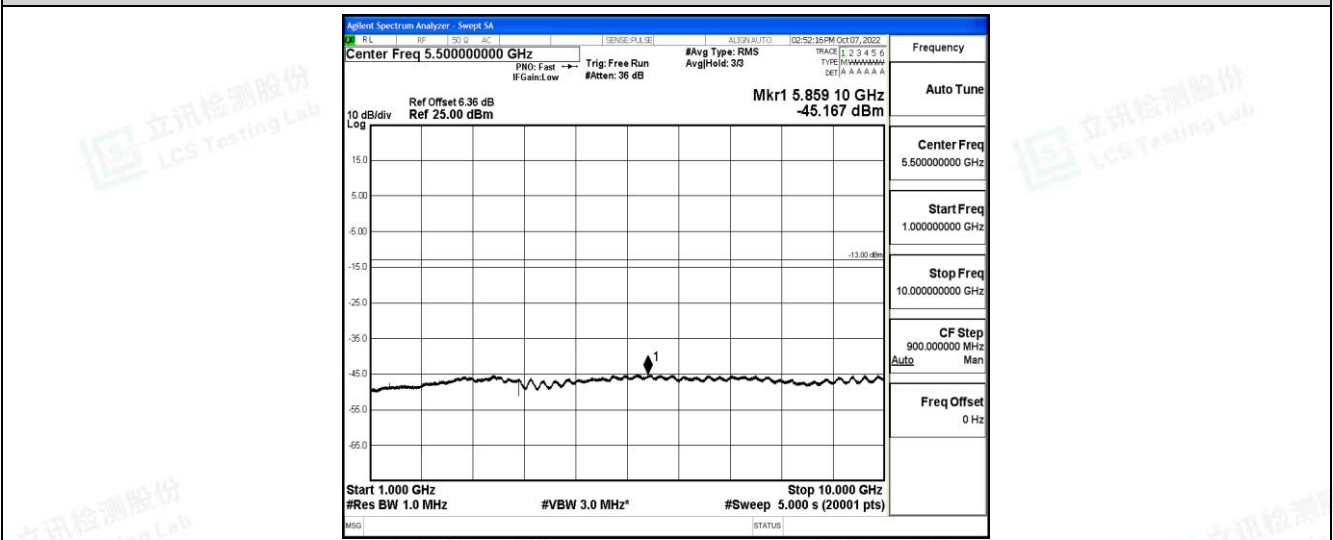

Band71-20MHz-16QAM-133297-1RB#0-Range4:1000~10000MHz

Band71-20MHz-16QAM-133372-1RB#0-Range1:0.009~0.15MHz

Shenzhen LCS Compliance Testing Laboratory Ltd.
Add: 101, 201 Bldg A & 301 Bldg C, Juji Industrial Park Yabianxueziwei, Shajing Street, Baoan District, Shenzhen, 518000, China
Tel: +(86) 0755-82591330 | E-mail: webmaster@lcs-cert.com | Web: www.lcs-cert.com
Scan code to check authenticity