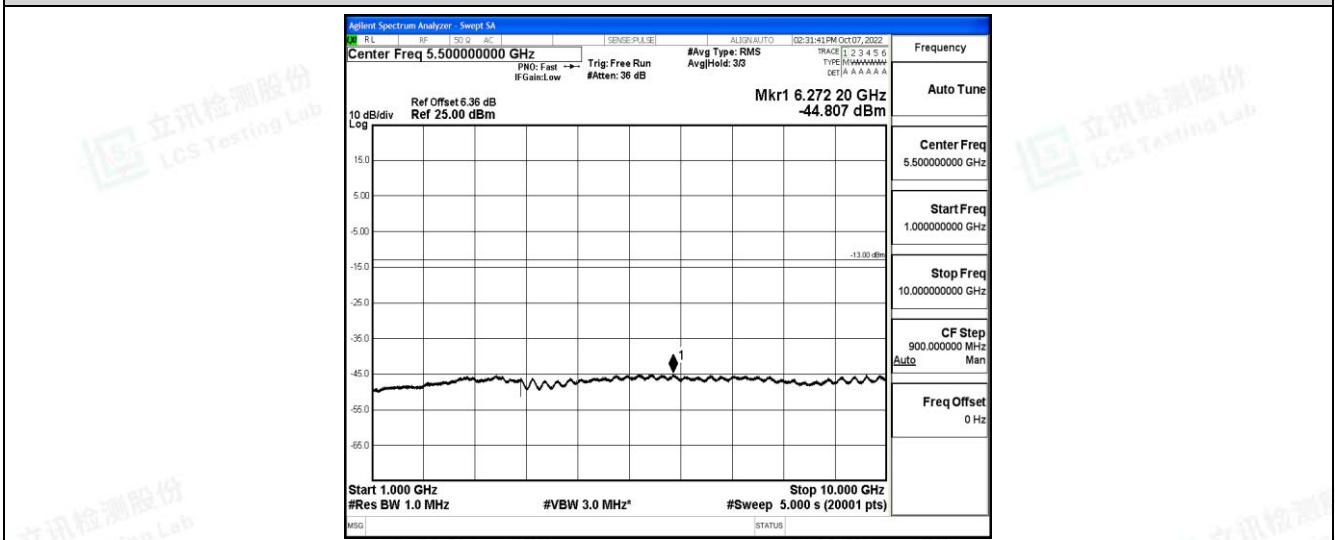

Band71-15MHz-QPSK-133197-1RB#0-Range4:1000~10000MHz

Band71-15MHz-QPSK-133297-1RB#0-Range1:0.009~0.15MHz

Band71-15MHz-QPSK-133297-1RB#0-Range2:0.15~30MHz

Shenzhen LCS Compliance Testing Laboratory Ltd.  
 Add: 101, 201 Bldg A & 301 Bldg C, Juji Industrial Park Yabianxueziwei, Shajing Street, Baoan District, Shenzhen, 518000, China  
 Tel: +(86) 0755-82591330 | E-mail: webmaster@lcs-cert.com | Web: www.lcs-cert.com  
 Scan code to check authenticity

Band71-15MHz-QPSK-133297-1RB#0-Range3:30~1000MHz

Band71-15MHz-QPSK-133297-1RB#0-Range4:1000~10000MHz

Band71-15MHz-QPSK-133397-1RB#0-Range1:0.009~0.15MHz

Shenzhen LCS Compliance Testing Laboratory Ltd.  
 Add: 101, 201 Bldg A & 301 Bldg C, Juji Industrial Park Yabianxueziwei, Shajing Street, Baoan District, Shenzhen, 518000, China  
 Tel: +(86) 0755-82591330 | E-mail: webmaster@lcs-cert.com | Web: www.lcs-cert.com  
 Scan code to check authenticity