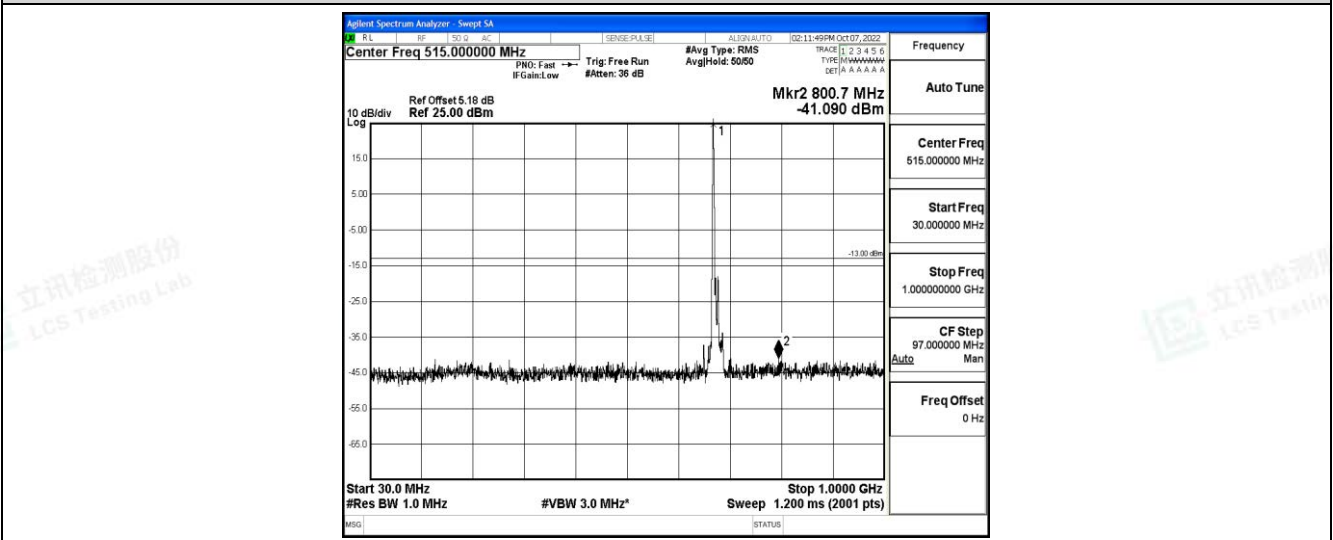

Band71-10MHz-QPSK-133297-1RB#0-Range3:30~1000MHz

Band71-10MHz-QPSK-133297-1RB#0-Range4:1000~10000MHz