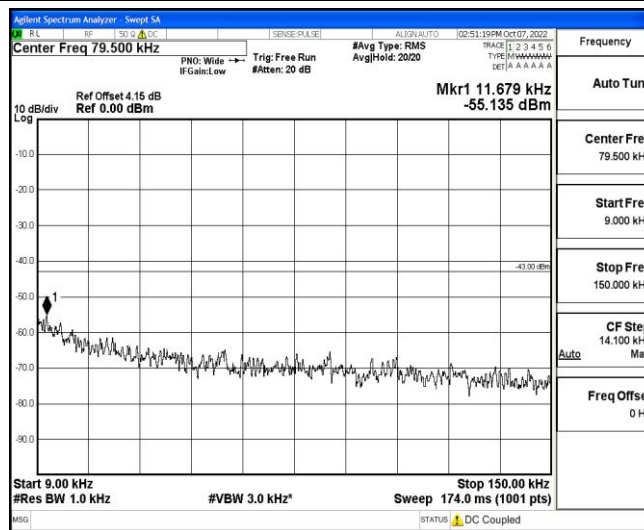

Band71-20MHz-16QAM-133297-1RB#0-Range1:0.009~0.15MHz

Band71-20MHz-16QAM-133297-1RB#0-Range2:0.15~30MHz