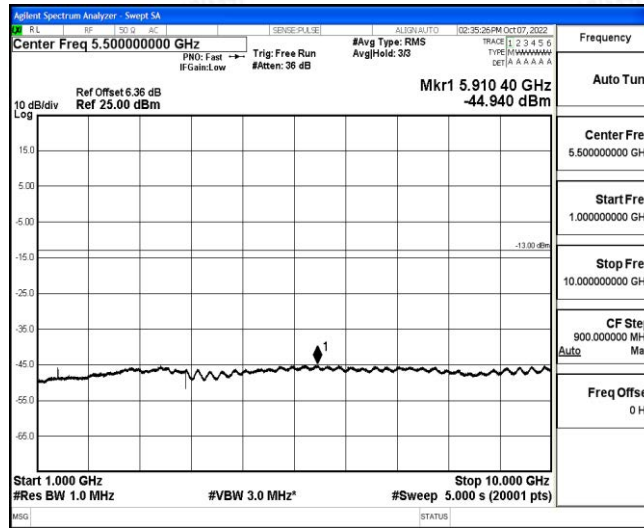

Band71-15MHz-16QAM-133397-1RB#0-Range2:0.15~30MHz

Band71-15MHz-16QAM-133397-1RB#0-Range3:30~1000MHz

Band71-15MHz-16QAM-133397-1RB#0-Range4:1000~10000MHz

Shenzhen LCS Compliance Testing Laboratory Ltd.  
 Add: 101, 201 Bldg A & 301 Bldg C, Juji Industrial Park Yabianxueziwei, Shajing Street, Baoan District, Shenzhen, 518000, China  
 Tel: +(86) 0755-82591330 | E-mail: webmaster@lcs-cert.com | Web: www.lcs-cert.com  
 Scan code to check authenticity