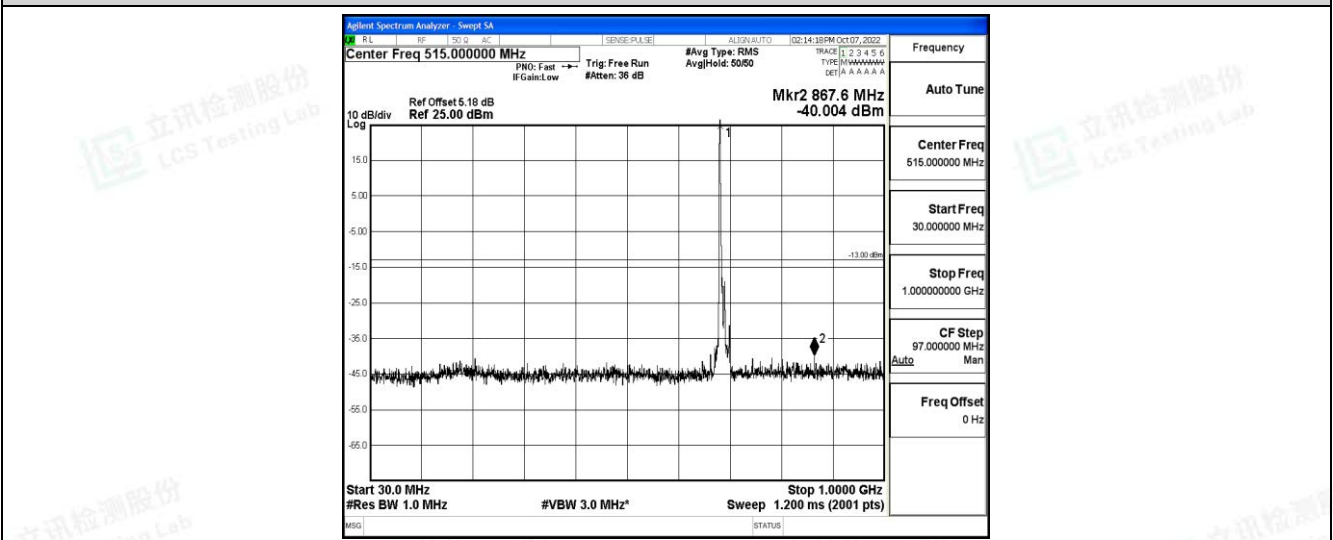

Band71-10MHz-QPSK-133422-1RB#0-Range3:30~1000MHz

Band71-10MHz-QPSK-133422-1RB#0-Range4:1000~10000MHz