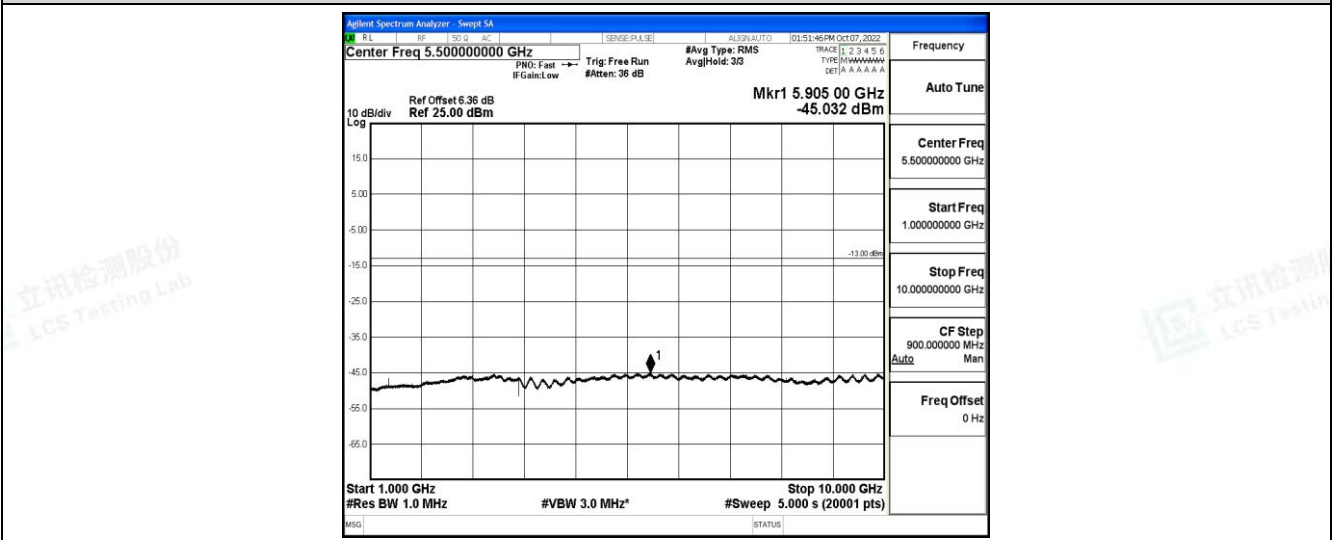

Band71-5MHz-16QAM-133147-1RB#0-Range3:30~1000MHz

Band71-5MHz-16QAM-133147-1RB#0-Range4:1000~10000MHz

Band71-5MHz-16QAM-133297-1RB#0-Range1:0.009~0.15MHz

Band71-5MHz-16QAM-133297-1RB#0-Range2:0.15~30MHz

Shenzhen LCS Compliance Testing Laboratory Ltd.  
 Add: 101, 201 Bldg A & 301 Bldg C, Juji Industrial Park Yabianxueziwei, Shajing Street, Baoan District, Shenzhen, 518000, China  
 Tel: +(86) 0755-82591330 | E-mail: webmaster@lcs-cert.com | Web: www.lcs-cert.com  
 Scan code to check authenticity