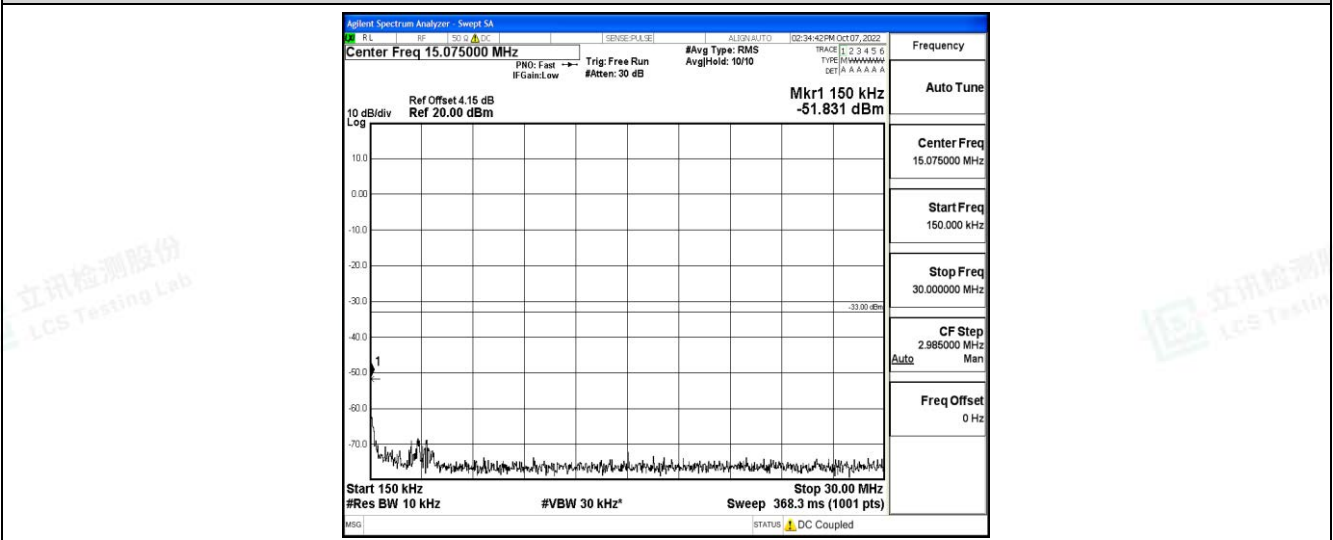

Band71-15MHz-16QAM-133397-1RB#0-Range2:0.15~30MHz

Band71-15MHz-16QAM-133397-1RB#0-Range3:30~1000MHz