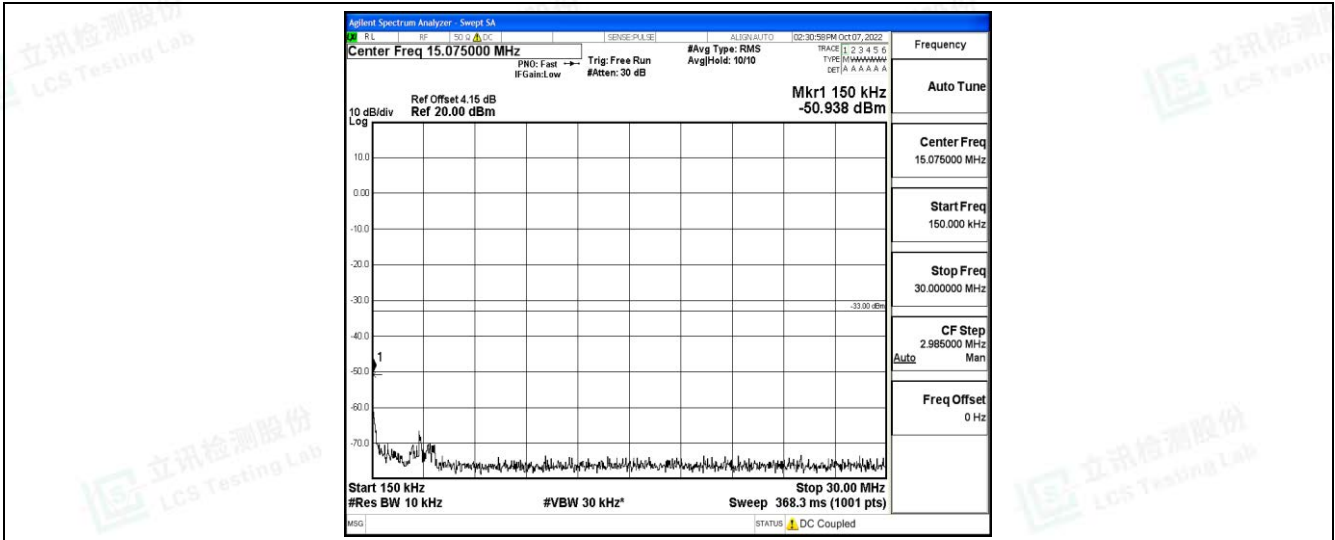

Band71-15MHz-QPSK-133197-1RB#0-Range4:1000~10000MHz

Band71-15MHz-QPSK-133297-1RB#0-Range1:0.009~0.15MHz

Band71-15MHz-QPSK-133297-1RB#0-Range2:0.15~30MHz

Shenzhen LCS Compliance Testing Laboratory Ltd.  
 Add: 101, 201 Bldg A & 301 Bldg C, Juji Industrial Park Yabianxueziwei, Shajing Street, Baoan District, Shenzhen, 518000, China  
 Tel: +(86) 0755-82591330 | E-mail: webmaster@lcs-cert.com | Web: www.lcs-cert.com  
 Scan code to check authenticity