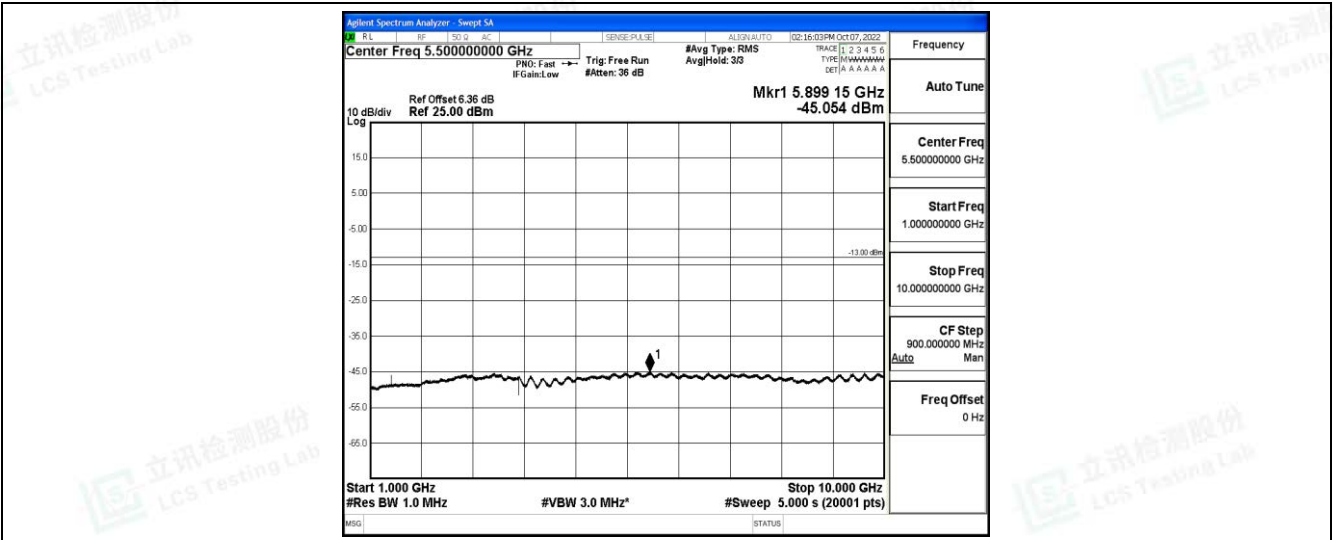

Band71-10MHz-16QAM-133422-1RB#0-Range4:1000~10000MHz

Band71-15MHz-QPSK-133197-1RB#0-Range1:0.009~0.15MHz