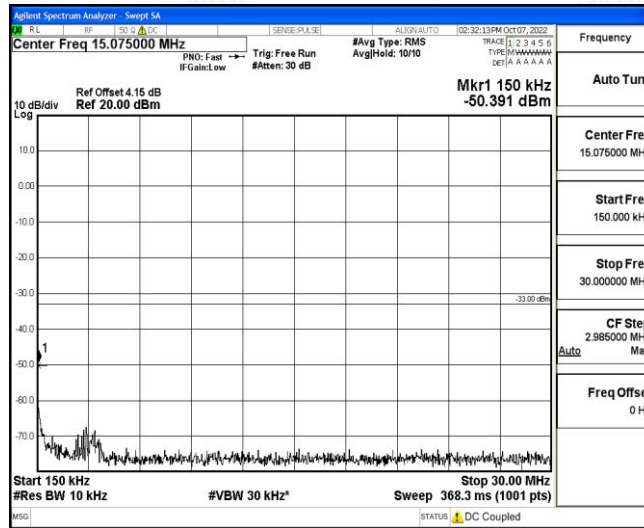

Band71-15MHz-16QAM-133197-1RB#0-Range4:1000~10000MHz

Band71-15MHz-16QAM-133297-1RB#0-Range1:0.009~0.15MHz

Band71-15MHz-16QAM-133297-1RB#0-Range2:0.15~30MHz

Shenzhen LCS Compliance Testing Laboratory Ltd.  
 Add: 101, 201 Bldg A & 301 Bldg C, Juji Industrial Park Yabianxueziwei, Shajing Street, Baoan District, Shenzhen, 518000, China  
 Tel: +(86) 0755-82591330 | E-mail: webmaster@lcs-cert.com | Web: www.lcs-cert.com  
 Scan code to check authenticity