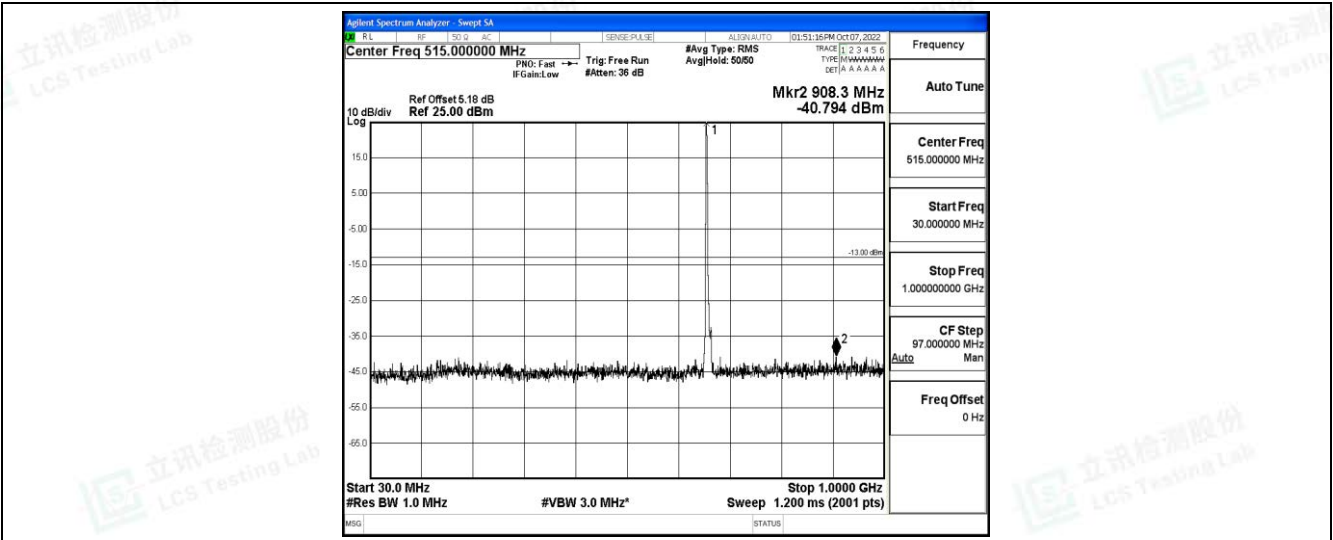

Band71-5MHz-16QAM-133147-1RB#0-Range3:30~1000MHz

Band71-5MHz-16QAM-133147-1RB#0-Range4:1000~10000MHz

Band71-5MHz-16QAM-133297-1RB#0-Range1:0.009~0.15MHz

Band71-5MHz-16QAM-133297-1RB#0-Range2:0.15~30MHz

Shenzhen LCS Compliance Testing Laboratory Ltd.  
 Add: 101, 201 Bldg A & 301 Bldg C, Juji Industrial Park Yabianxueziwei, Shajing Street, Baoan District, Shenzhen, 518000, China  
 Tel: +(86) 0755-82591330 | E-mail: webmaster@lcs-cert.com | Web: www.lcs-cert.com  
 Scan code to check authenticity