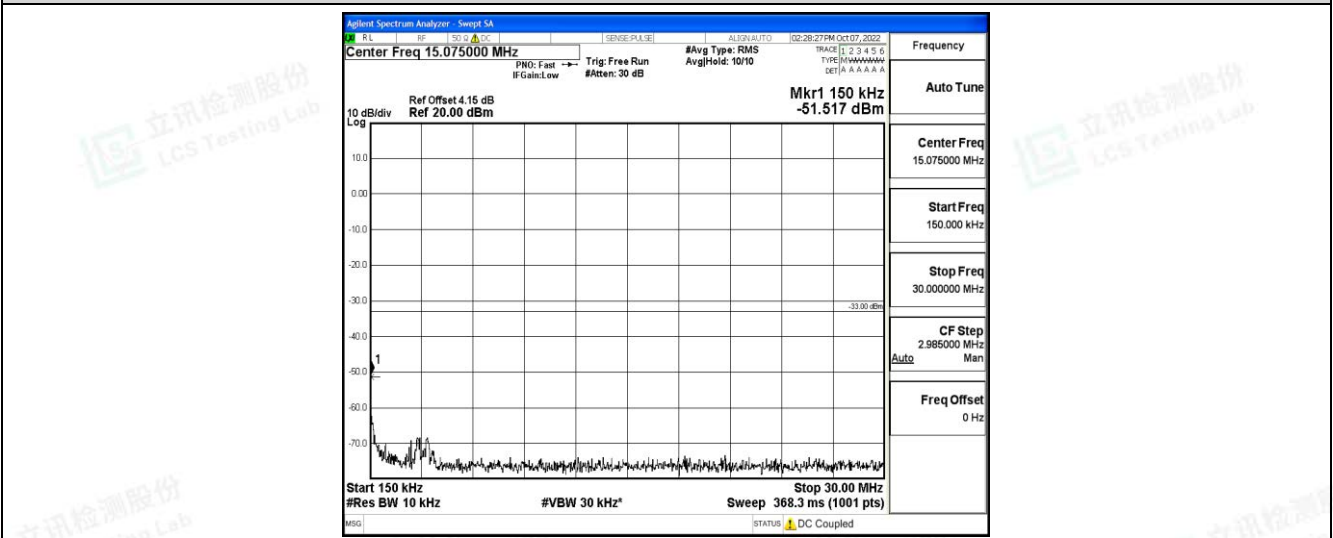

Band71-15MHz-QPSK-133197-1RB#0-Range2:0.15~30MHz

Band71-15MHz-QPSK-133197-1RB#0-Range3:30~1000MHz

Shenzhen LCS Compliance Testing Laboratory Ltd.  
 Add: 101, 201 Bldg A & 301 Bldg C, Juji Industrial Park Yabianxueziwei, Shajing Street, Baoan District, Shenzhen, 518000, China  
 Tel: +(86) 0755-82591330 | E-mail: webmaster@lcs-cert.com | Web: www.lcs-cert.com  
 Scan code to check authenticity