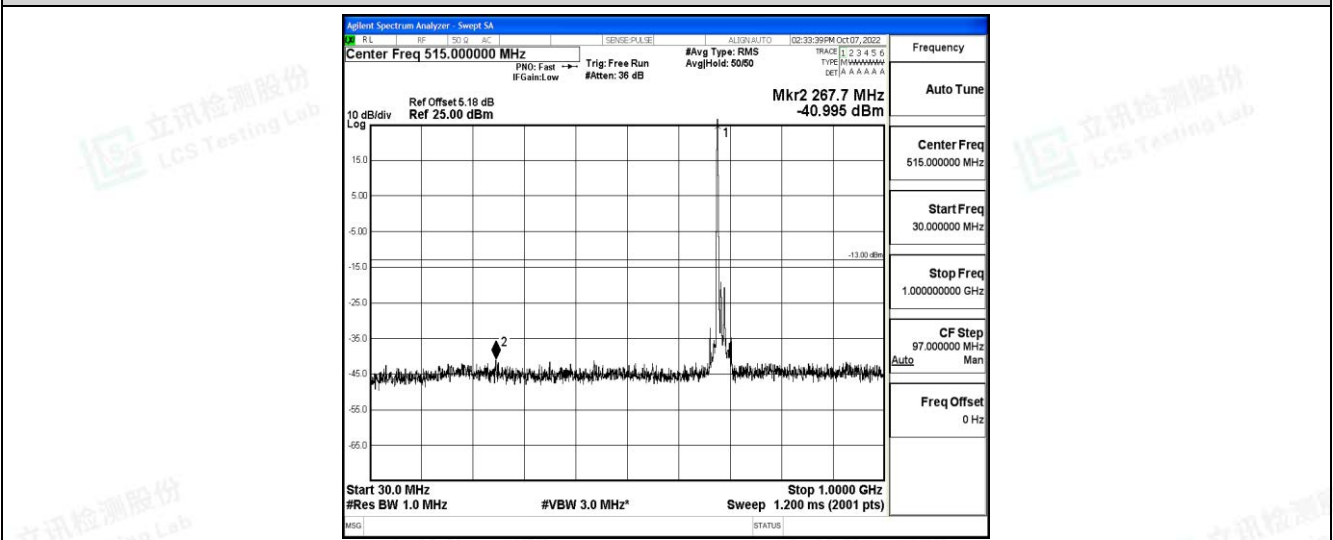

Band71-15MHz-QPSK-133397-1RB#0-Range3:30~1000MHz

Band71-15MHz-QPSK-133397-1RB#0-Range4:1000~10000MHz

Shenzhen LCS Compliance Testing Laboratory Ltd.
Add: 101, 201 Bldg A & 301 Bldg C, Juji Industrial Park Yabianxueziwei, Shajing Street, Baoan District, Shenzhen, 518000, China
Tel: +(86) 0755-82591330 | E-mail: webmaster@lcs-cert.com | Web: www.lcs-cert.com
Scan code to check authenticity