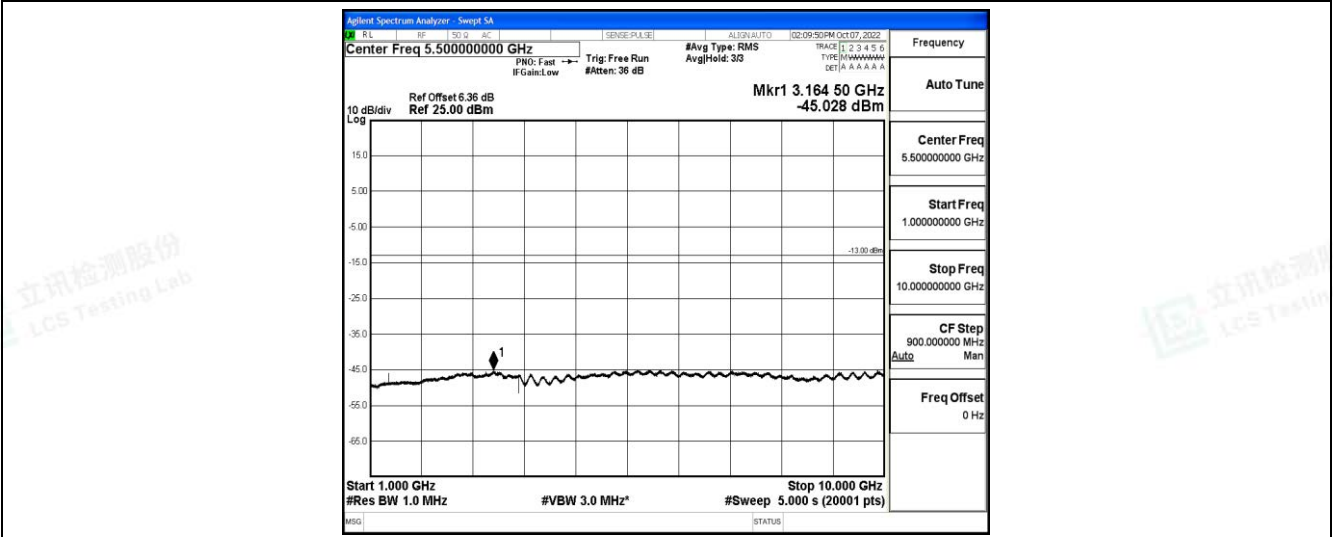

Band71-10MHz-QPSK-133172-1RB#0-Range4:1000~10000MHz

Band71-10MHz-QPSK-133297-1RB#0-Range1:0.009~0.15MHz