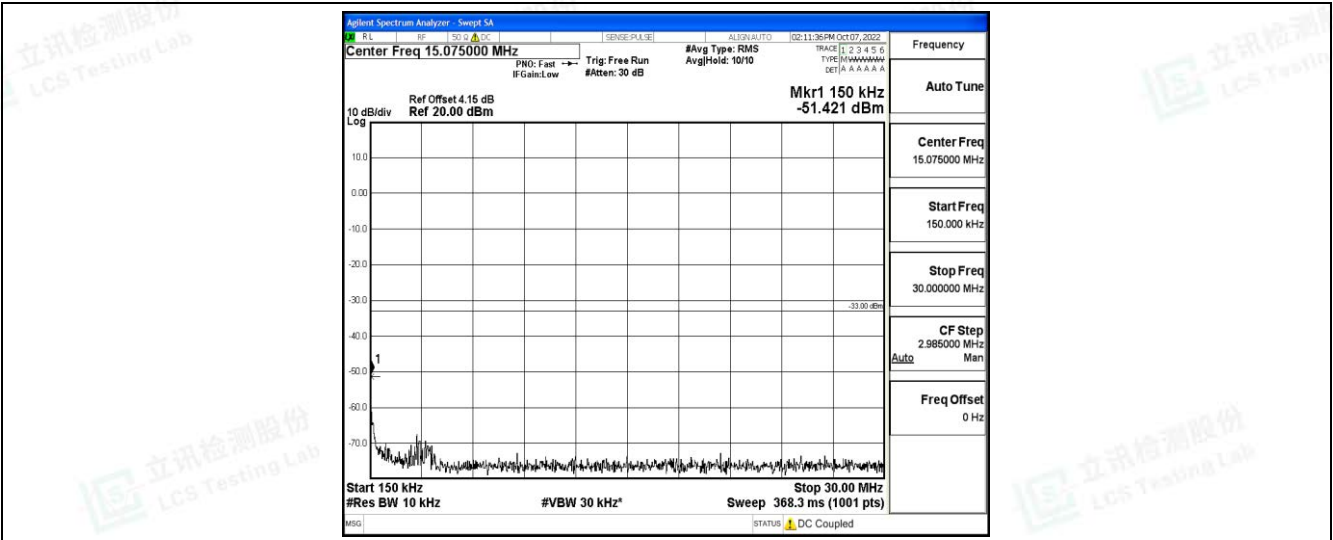

Band71-10MHz-QPSK-133297-1RB#0-Range2:0.15~30MHz

Shenzhen LCS Compliance Testing Laboratory Ltd.  
 Add: 101, 201 Bldg A & 301 Bldg C, Juji Industrial Park Yabianxueziwei, Shajing Street, Baoan District, Shenzhen, 518000, China  
 Tel: +(86) 0755-82591330 | E-mail: webmaster@lcs-cert.com | Web: www.lcs-cert.com  
 Scan code to check authenticity