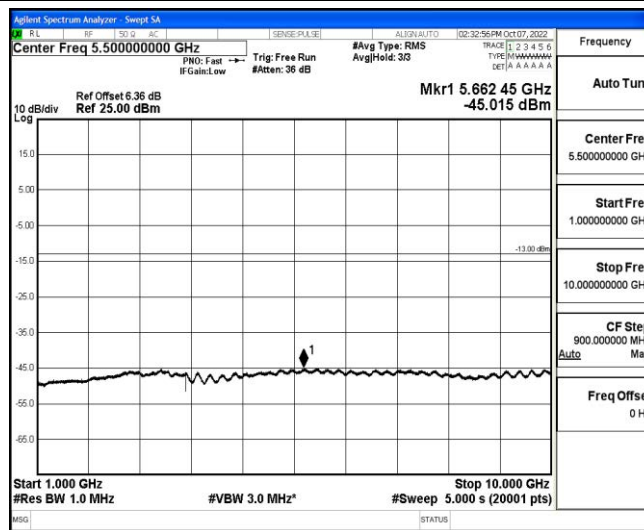

Band71-15MHz-16QAM-133297-1RB#0-Range4:1000~10000MHz

Band71-15MHz-16QAM-133397-1RB#0-Range1:0.009~0.15MHz

Shenzhen LCS Compliance Testing Laboratory Ltd.
Add: 101, 201 Bldg A & 301 Bldg C, Juji Industrial Park Yabianxueziwei, Shajing Street, Baoan District, Shenzhen, 518000, China
Tel: +(86) 0755-82591330 | E-mail: webmaster@lcs-cert.com | Web: www.lcs-cert.com
Scan code to check authenticity