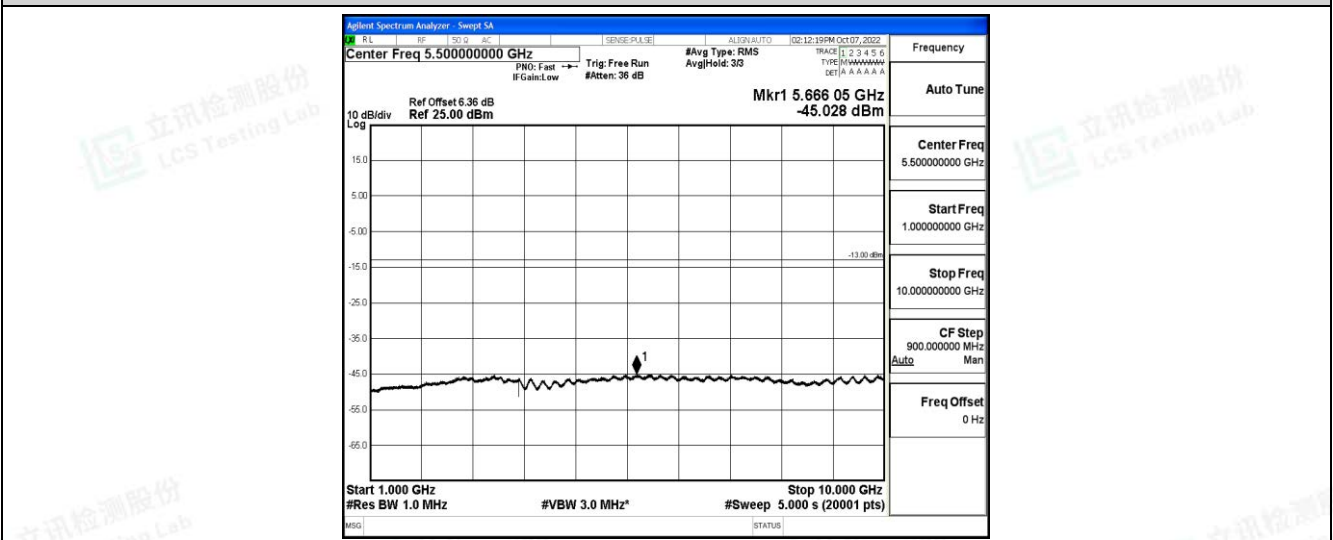

Band71-10MHz-QPSK-133297-1RB#0-Range4:1000~10000MHz

Band71-10MHz-QPSK-133422-1RB#0-Range1:0.009~0.15MHz