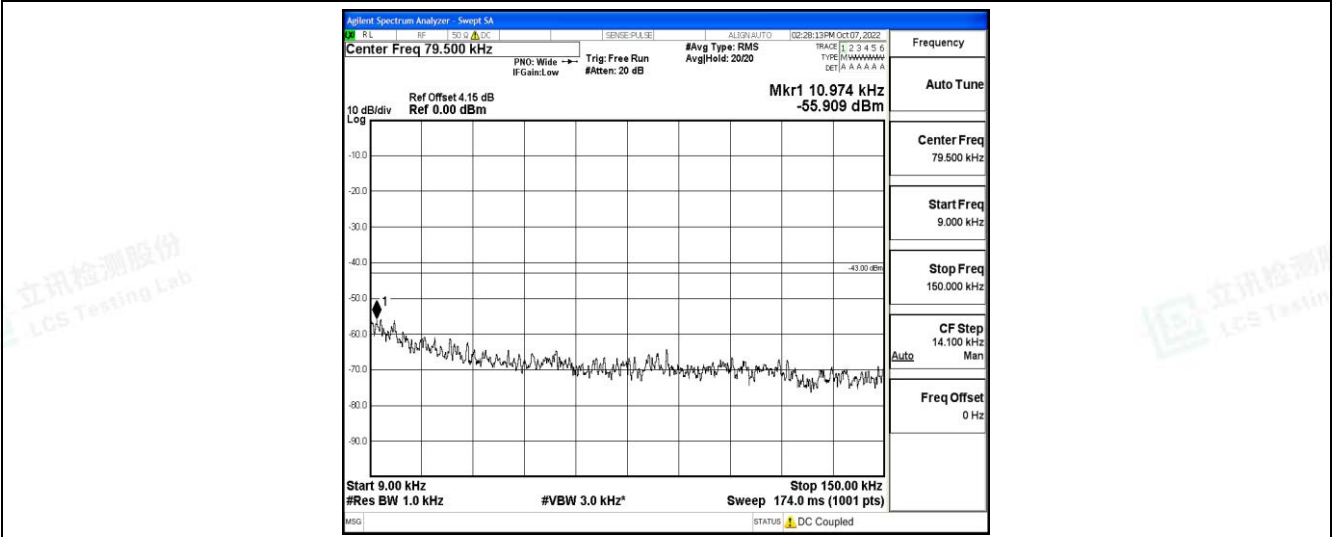

Band71-15MHz-QPSK-133197-1RB#0-Range2:0.15~30MHz

Band71-15MHz-QPSK-133197-1RB#0-Range3:30~1000MHz

Shenzhen LCS Compliance Testing Laboratory Ltd.  
 Add: 101, 201 Bldg A & 301 Bldg C, Juji Industrial Park Yabianxueziwei, Shajing Street, Baoan District, Shenzhen, 518000, China  
 Tel: +(86) 0755-82591330 | E-mail: webmaster@lcs-cert.com | Web: www.lcs-cert.com  
 Scan code to check authenticity