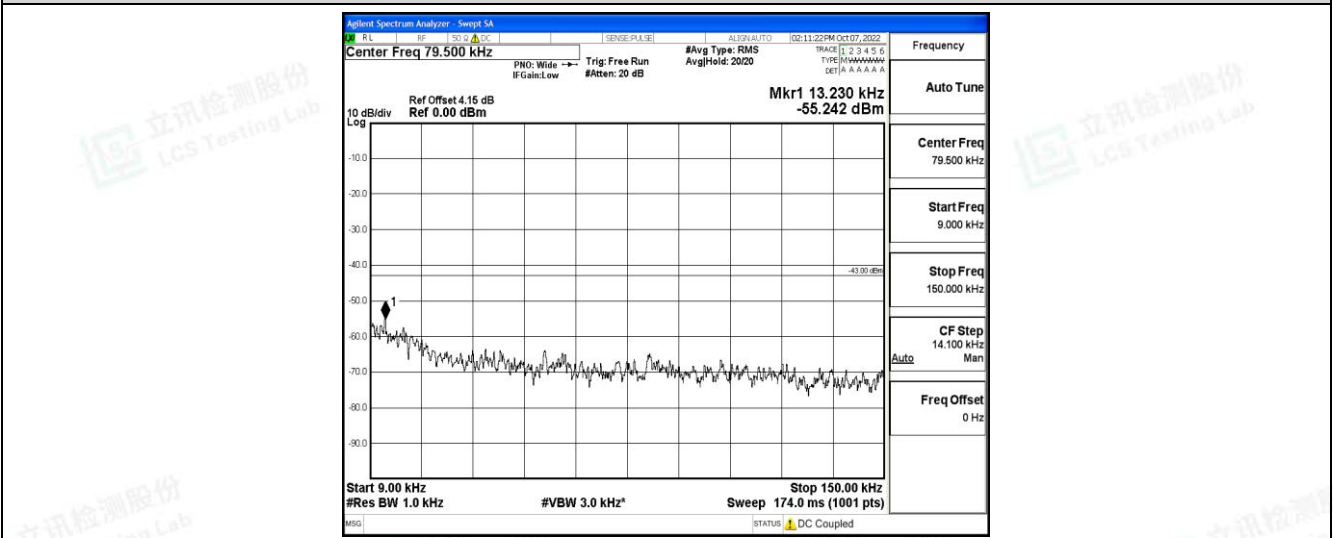

Band71-10MHz-QPSK-133297-1RB#0-Range2:0.15~30MHz

Shenzhen LCS Compliance Testing Laboratory Ltd.  
 Add: 101, 201 Bldg A & 301 Bldg C, Juji Industrial Park Yabianxueziwei, Shajing Street, Baoan District, Shenzhen, 518000, China  
 Tel: +(86) 0755-82591330 | E-mail: webmaster@lcs-cert.com | Web: www.lcs-cert.com  
 Scan code to check authenticity