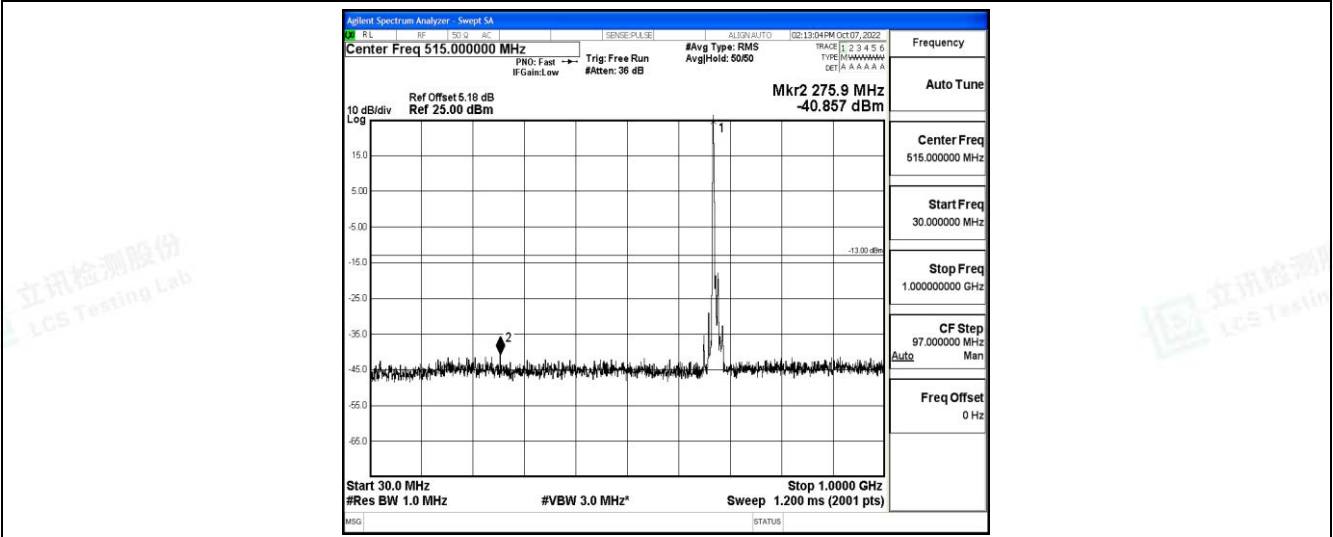

Band71-10MHz-16QAM-133297-1RB#0-Range4:1000~10000MHz

Band71-10MHz-16QAM-133422-1RB#0-Range1:0.009~0.15MHz

Shenzhen LCS Compliance Testing Laboratory Ltd.  
 Add: 101, 201 Bldg A & 301 Bldg C, Juji Industrial Park Yabianxueziwei, Shajing Street, Baoan District, Shenzhen, 518000, China  
 Tel: +(86) 0755-82591330 | E-mail: webmaster@lcs-cert.com | Web: www.lcs-cert.com  
 Scan code to check authenticity