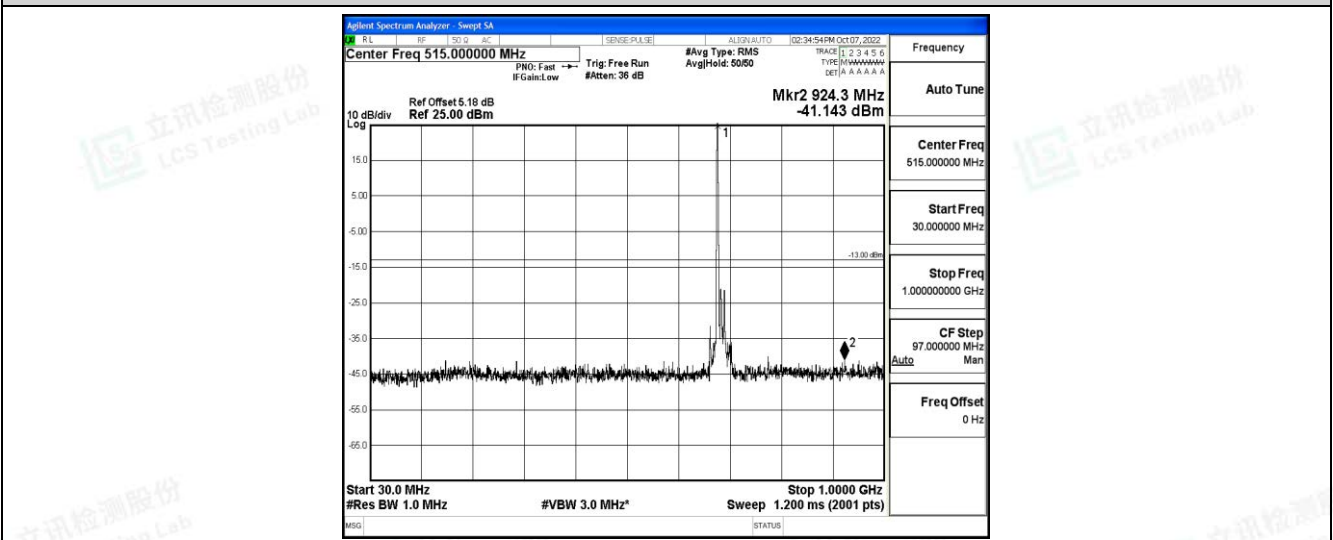

Band71-15MHz-16QAM-133397-1RB#0-Range3:30~1000MHz

Band71-15MHz-16QAM-133397-1RB#0-Range4:1000~10000MHz

Shenzhen LCS Compliance Testing Laboratory Ltd.
Add: 101, 201 Bldg A & 301 Bldg C, Juji Industrial Park Yabianxueziwei, Shajing Street, Baoan District, Shenzhen, 518000, China
Tel: +(86) 0755-82591330 | E-mail: webmaster@lcs-cert.com | Web: www.lcs-cert.com
Scan code to check authenticity