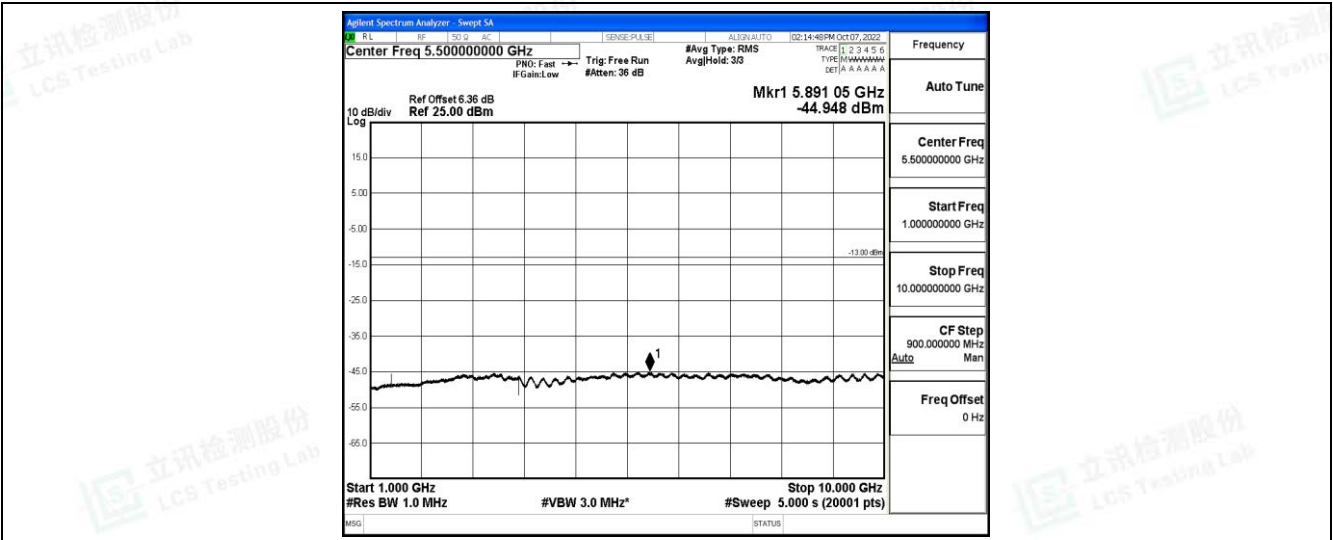

Band71-10MHz-QPSK-133422-1RB#0-Range4:1000~10000MHz

Band71-10MHz-16QAM-133172-1RB#0-Range1:0.009~0.15MHz