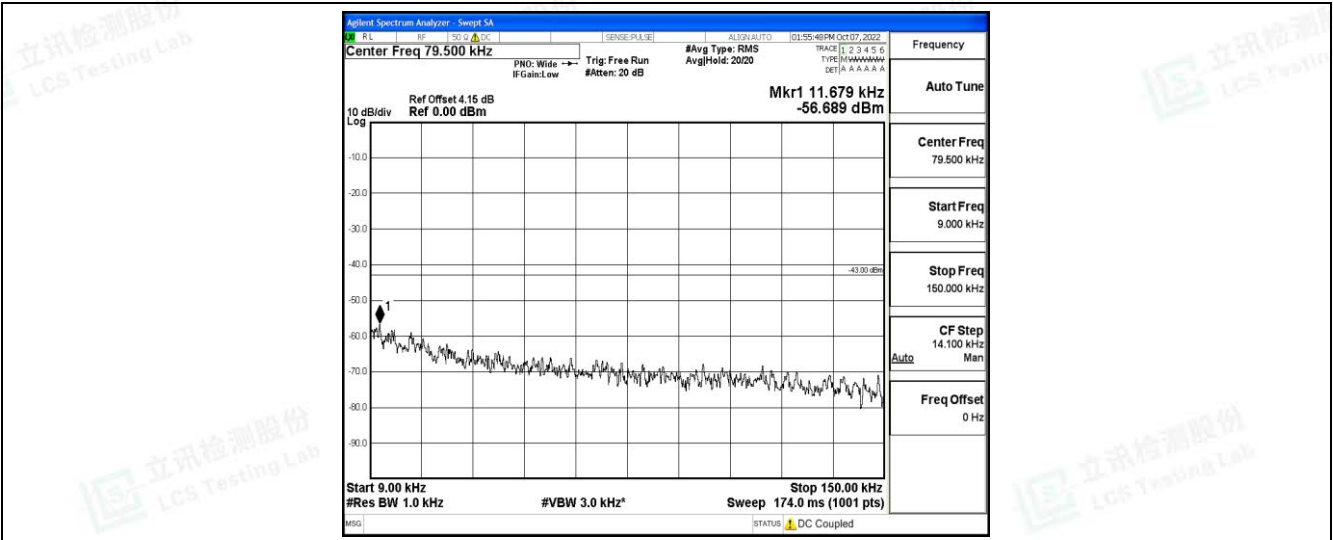

Band71-5MHz-16QAM-133297-1RB#0-Range3:30~1000MHz

Band71-5MHz-16QAM-133297-1RB#0-Range4:1000~10000MHz

Band71-5MHz-16QAM-133447-1RB#0-Range1:0.009~0.15MHz

Shenzhen LCS Compliance Testing Laboratory Ltd.  
 Add: 101, 201 Bldg A & 301 Bldg C, Juji Industrial Park Yabianxueziwei, Shajing Street, Baoan District, Shenzhen, 518000, China  
 Tel: +(86) 0755-82591330 | E-mail: webmaster@lcs-cert.com | Web: www.lcs-cert.com  
 Scan code to check authenticity