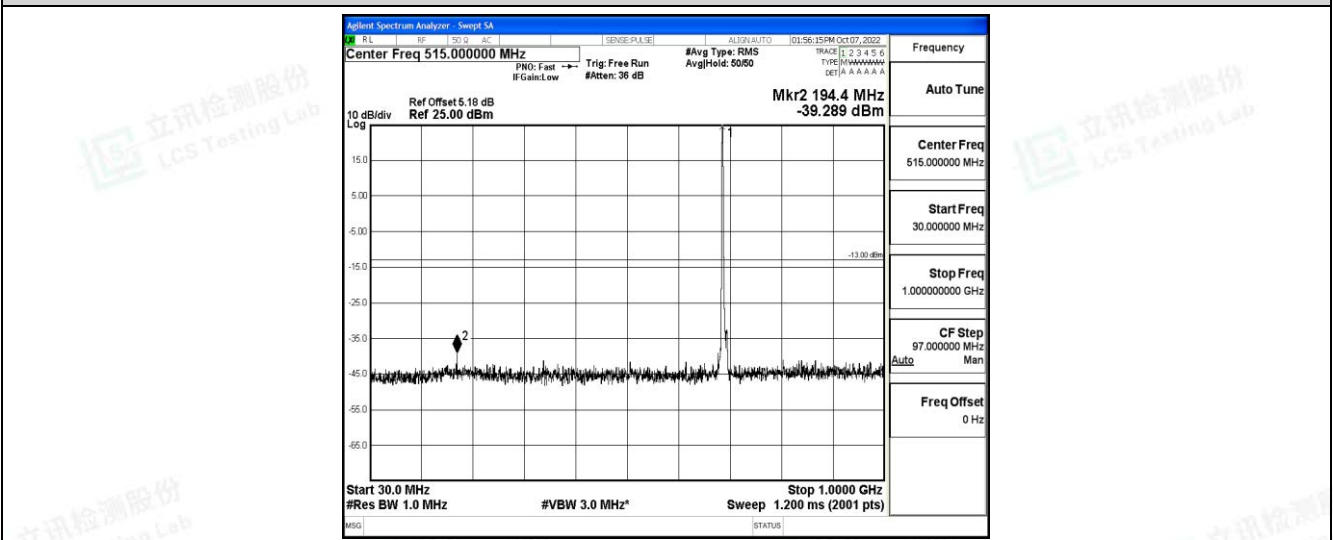

Band71-5MHz-16QAM-133447-1RB#0-Range3:30~1000MHz

Band71-5MHz-16QAM-133447-1RB#0-Range4:1000~10000MHz

Shenzhen LCS Compliance Testing Laboratory Ltd.
Add: 101, 201 Bldg A & 301 Bldg C, Juji Industrial Park Yabianxueziwei, Shajing Street, Baoan District, Shenzhen, 518000, China
Tel: +(86) 0755-82591330 | E-mail: webmaster@lcs-cert.com | Web: www.lcs-cert.com
Scan code to check authenticity