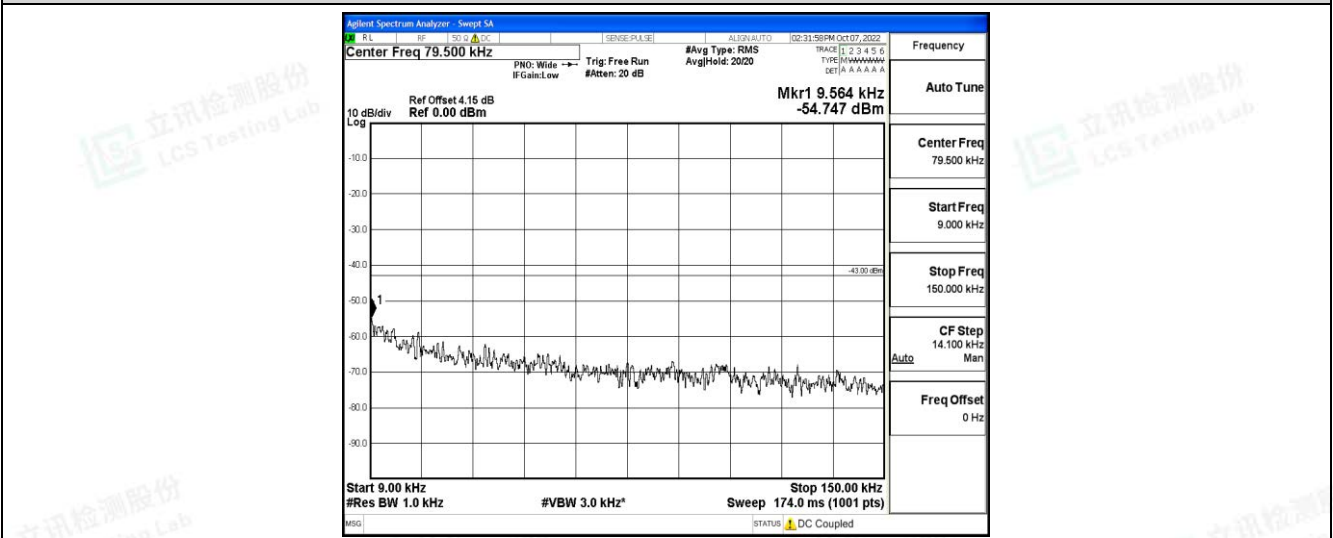

Band71-15MHz-16QAM-133297-1RB#0-Range1:0.009~0.15MHz

Band71-15MHz-16QAM-133297-1RB#0-Range2:0.15~30MHz

Shenzhen LCS Compliance Testing Laboratory Ltd.
Add: 101, 201 Bldg A & 301 Bldg C, Juji Industrial Park Yabianxueziwei, Shajing Street, Baoan District, Shenzhen, 518000, China
Tel: +(86) 0755-82591330 | E-mail: webmaster@lcs-cert.com | Web: www.lcs-cert.com
Scan code to check authenticity