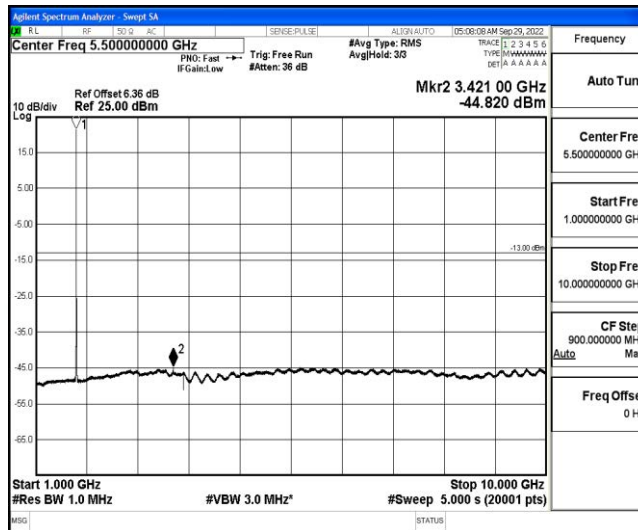

Band66-10MHz-QPSK-132022-1RB#0-Range4:1000~10000MHz

Band66-10MHz-QPSK-132022-1RB#0-Range5:10000~20000MHz

Band66-10MHz-QPSK-132322-1RB#0-Range1:0.009~0.15MHz

Shenzhen LCS Compliance Testing Laboratory Ltd.
 Add: 101, 201 Bldg A & 301 Bldg C, Juji Industrial Park Yabianxueziwei, Shajing Street, Baoan District, Shenzhen, 518000, China
 Tel: +(86) 0755-82591330 | E-mail: webmaster@lcs-cert.com | Web: www.lcs-cert.com
 Scan code to check authenticity

Band66-10MHz-QPSK-132322-1RB#0-Range2:0.15~30MHz

Band66-10MHz-QPSK-132322-1RB#0-Range3:30~1000MHz

Band66-10MHz-QPSK-132322-1RB#0-Range4:1000~10000MHz

Shenzhen LCS Compliance Testing Laboratory Ltd.
 Add: 101, 201 Bldg A & 301 Bldg C, Juji Industrial Park Yabianxueziwei, Shajing Street, Baoan District, Shenzhen, 518000, China
 Tel: +(86) 0755-82591330 | E-mail: webmaster@lcs-cert.com | Web: www.lcs-cert.com
 Scan code to check authenticity