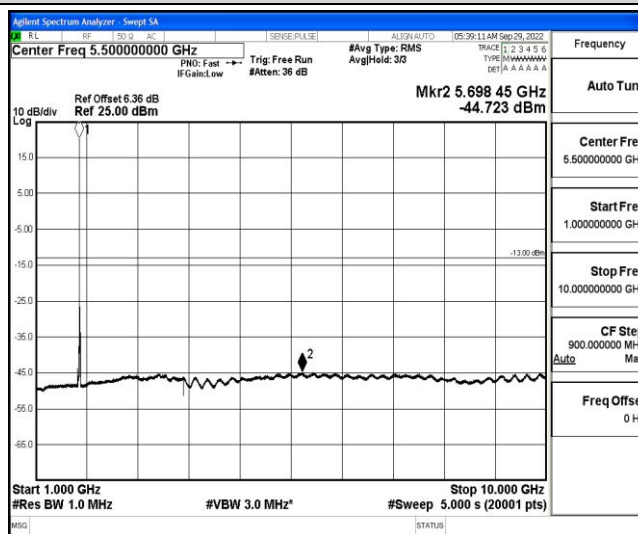

Band66-15MHz-16QAM-132597-1RB#0-Range1:0.009~0.15MHz

Band66-15MHz-16QAM-132597-1RB#0-Range2:0.15~30MHz

Band66-15MHz-16QAM-132597-1RB#0-Range3:30~1000MHz

Band66-15MHz-16QAM-132597-1RB#0-Range4:1000~10000MHz