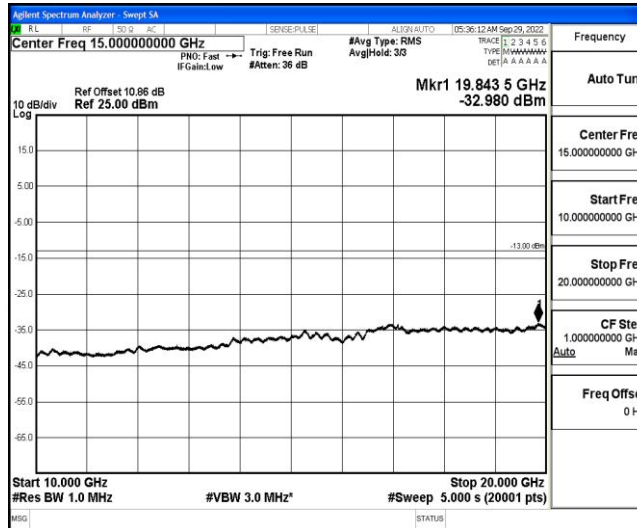

Band66-15MHz-16QAM-132322-1RB#0-Range2:0.15~30MHz

Band66-15MHz-16QAM-132322-1RB#0-Range3:30~1000MHz

Band66-15MHz-16QAM-132322-1RB#0-Range4:1000~10000MHz

Band66-15MHz-16QAM-132322-1RB#0-Range5:10000~20000MHz