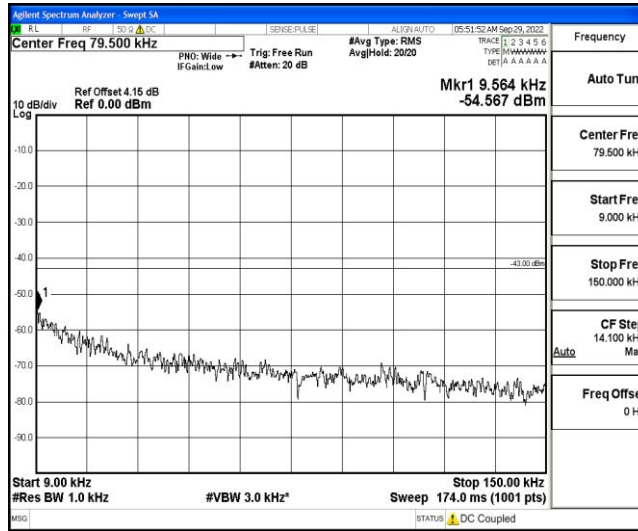

Band66-20MHz-QPSK-132072-1RB#0-Range1:0.009~0.15MHz

Band66-20MHz-QPSK-132072-1RB#0-Range2:0.15~30MHz