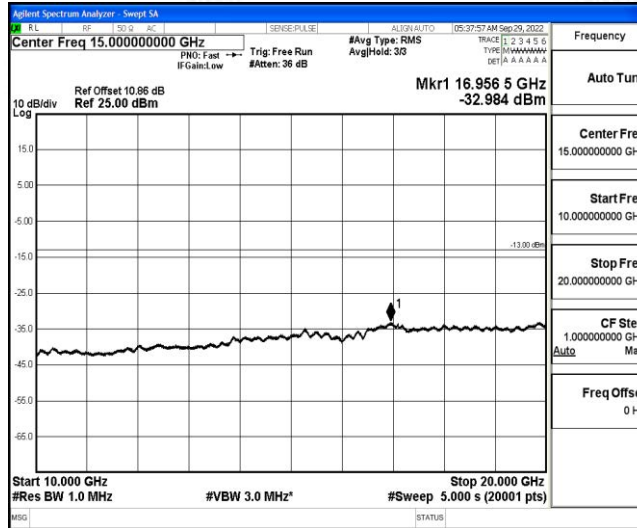

Band66-15MHz-QPSK-132597-1RB#0-Range5:10000~20000MHz

Band66-15MHz-16QAM-132047-1RB#0-Range1:0.009~0.15MHz