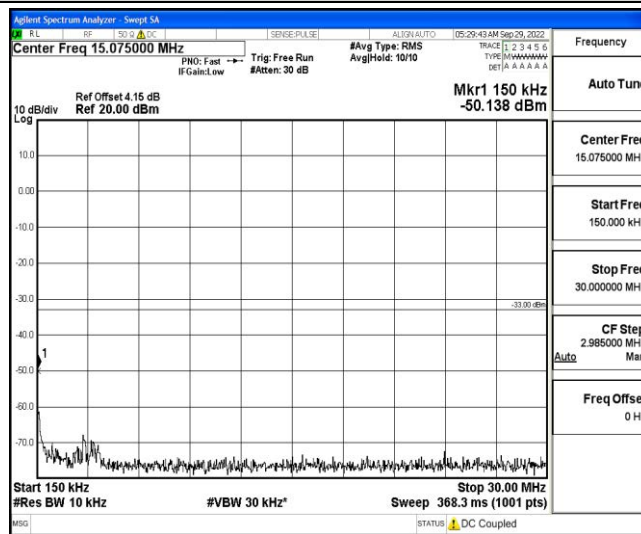

Band66-15MHz-QPSK-132047-1RB#0-Range2:0.15~30MHz

Band66-15MHz-QPSK-132047-1RB#0-Range3:30~1000MHz