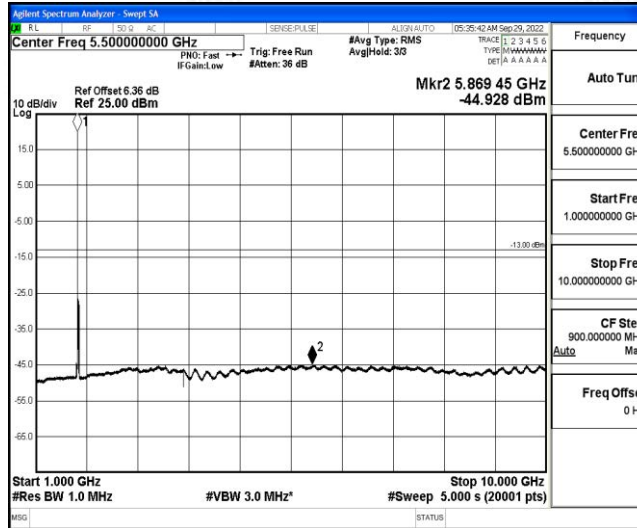

Band66-15MHz-16QAM-132322-1RB#0-Range2:0.15~30MHz

Band66-15MHz-16QAM-132322-1RB#0-Range3:30~1000MHz

Band66-15MHz-16QAM-132322-1RB#0-Range4:1000~10000MHz

Band66-15MHz-16QAM-132322-1RB#0-Range5:10000~20000MHz