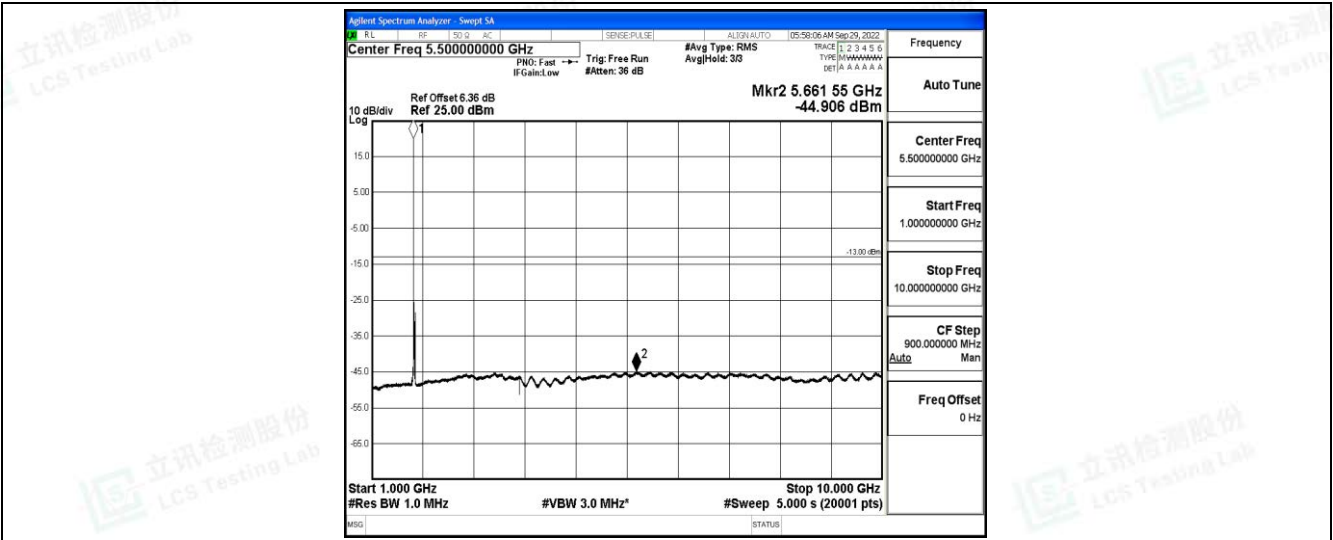

Band66-20MHz-16QAM-132322-1RB#0-Range4:1000~10000MHz

Band66-20MHz-16QAM-132322-1RB#0-Range5:10000~20000MHz