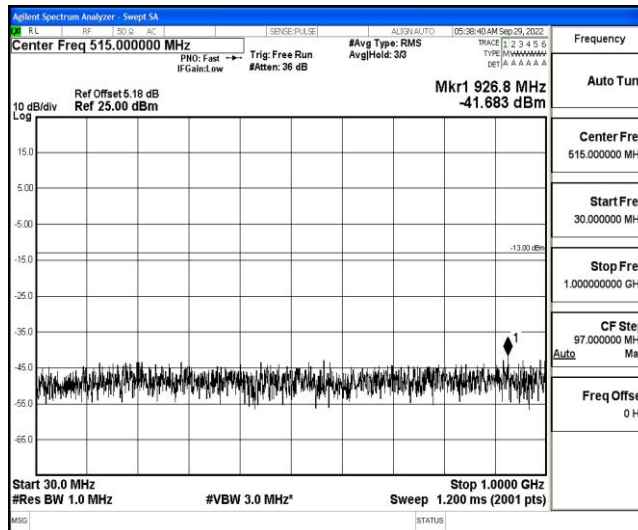

Band66-15MHz-16QAM-132597-1RB#0-Range1:0.009~0.15MHz

Band66-15MHz-16QAM-132597-1RB#0-Range2:0.15~30MHz

Band66-15MHz-16QAM-132597-1RB#0-Range3:30~1000MHz

Band66-15MHz-16QAM-132597-1RB#0-Range4:1000~10000MHz