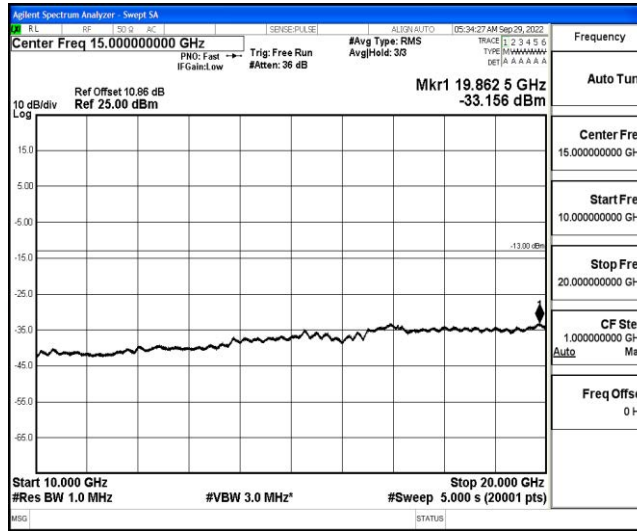

Band66-15MHz-QPSK-132322-1RB#0-Range5:10000~20000MHz

Band66-15MHz-QPSK-132597-1RB#0-Range1:0.009~0.15MHz