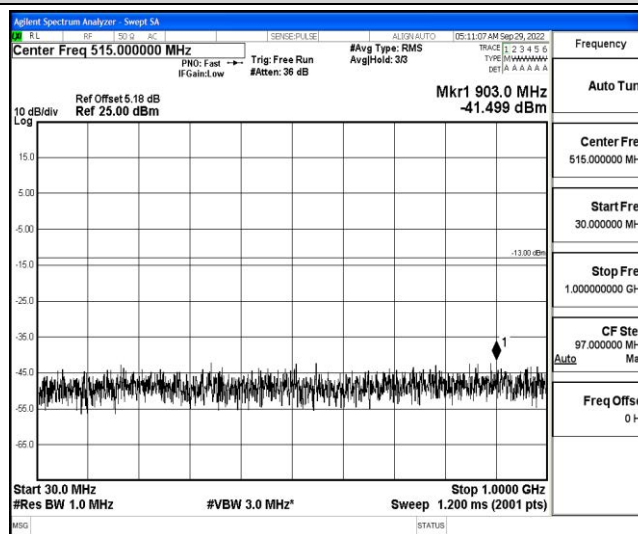

Band66-10MHz-QPSK-132322-1RB#0-Range3:30~1000MHz

Band66-10MHz-QPSK-132322-1RB#0-Range4:1000~10000MHz

Shenzhen LCS Compliance Testing Laboratory Ltd.
Add: 101, 201 Bldg A & 301 Bldg C, Juji Industrial Park Yabianxueziwei, Shajing Street, Baoan District, Shenzhen, 518000, China
Tel: +(86) 0755-82591330 | E-mail: webmaster@lcs-cert.com | Web: www.lcs-cert.com
Scan code to check authenticity