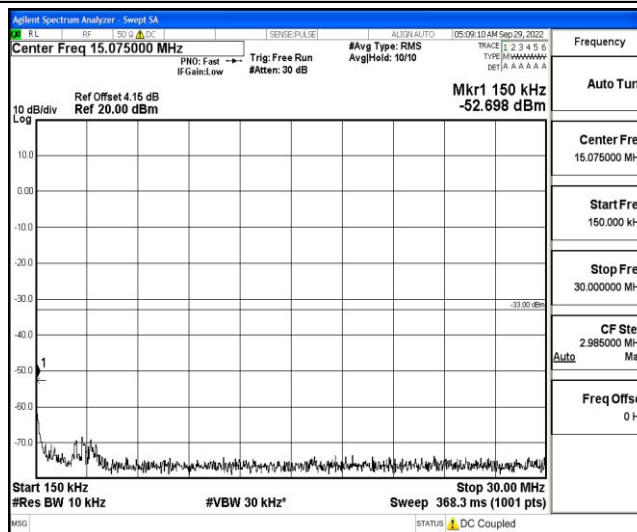

Band66-10MHz-16QAM-132022-1RB#0-Range2:0.15~30MHz

Band66-10MHz-16QAM-132022-1RB#0-Range3:30~1000MHz

Shenzhen LCS Compliance Testing Laboratory Ltd.
Add: 101, 201 Bldg A & 301 Bldg C, Juji Industrial Park Yabianxueziwei, Shajing Street, Baoan District, Shenzhen, 518000, China
Tel: +(86) 0755-82591330 | E-mail: webmaster@lcs-cert.com | Web: www.lcs-cert.com
Scan code to check authenticity