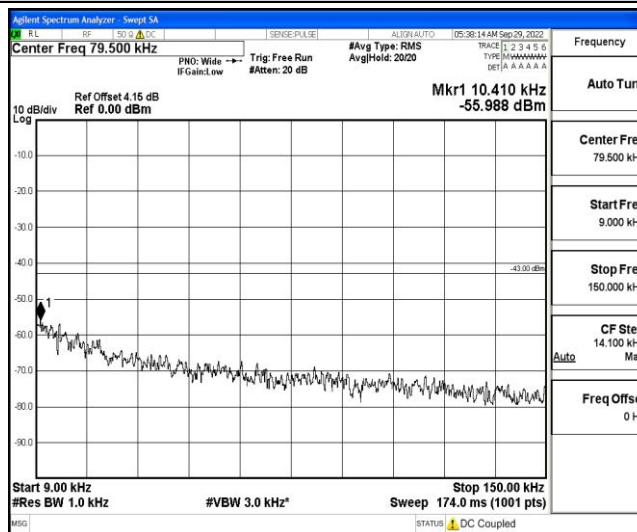

Band66-15MHz-16QAM-132597-1RB#0-Range1:0.009~0.15MHz

Band66-15MHz-16QAM-132597-1RB#0-Range2:0.15~30MHz