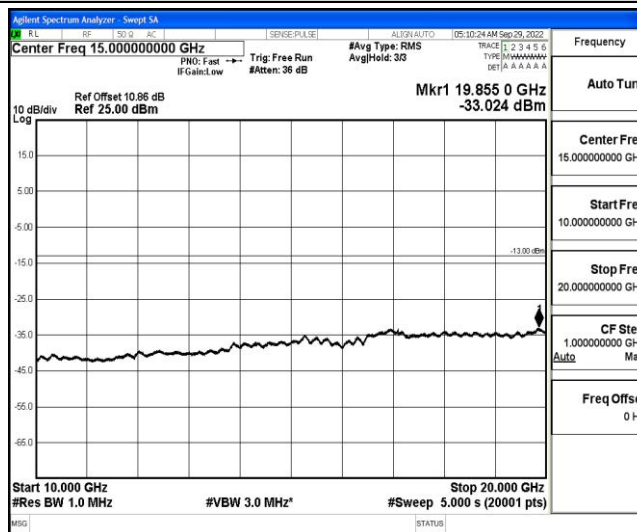

Band66-10MHz-16QAM-132022-1RB#0-Range5:10000~20000MHz

Band66-10MHz-16QAM-132322-1RB#0-Range1:0.009~0.15MHz

Shenzhen LCS Compliance Testing Laboratory Ltd.
Add: 101, 201 Bldg A & 301 Bldg C, Juji Industrial Park Yabianxueziwei, Shajing Street, Baoan District, Shenzhen, 518000, China
Tel: +(86) 0755-82591330 | E-mail: webmaster@lcs-cert.com | Web: www.lcs-cert.com
Scan code to check authenticity