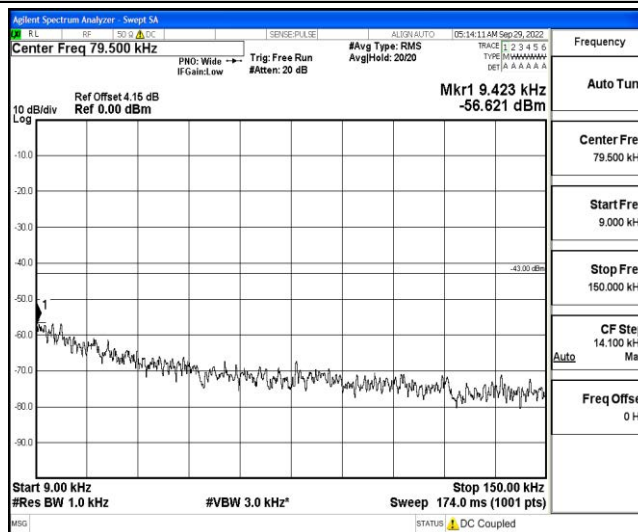

Band66-10MHz-QPSK-132622-1RB#0-Range1:0.009~0.15MHz

Band66-10MHz-QPSK-132622-1RB#0-Range2:0.15~30MHz

Shenzhen LCS Compliance Testing Laboratory Ltd.
Add: 101, 201 Bldg A & 301 Bldg C, Juji Industrial Park Yabianxueziwei, Shajing Street, Baoan District, Shenzhen, 518000, China
Tel: +(86) 0755-82591330 | E-mail: webmaster@lcs-cert.com | Web: www.lcs-cert.com
Scan code to check authenticity