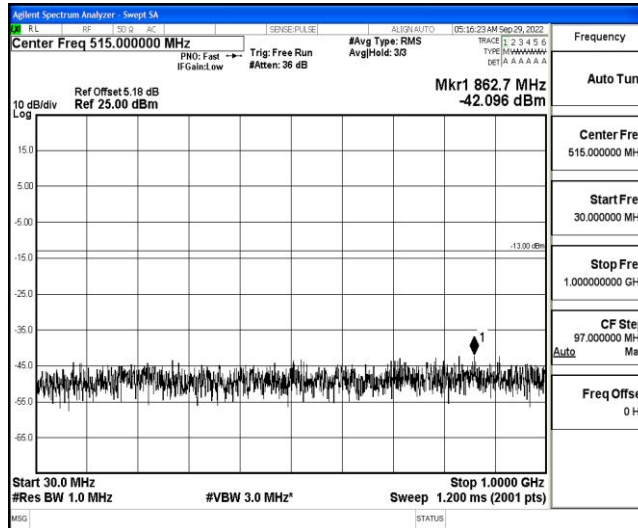

Band66-10MHz-16QAM-132622-1RB#0-Range3:30~1000MHz

Band66-10MHz-16QAM-132622-1RB#0-Range4:1000~10000MHz