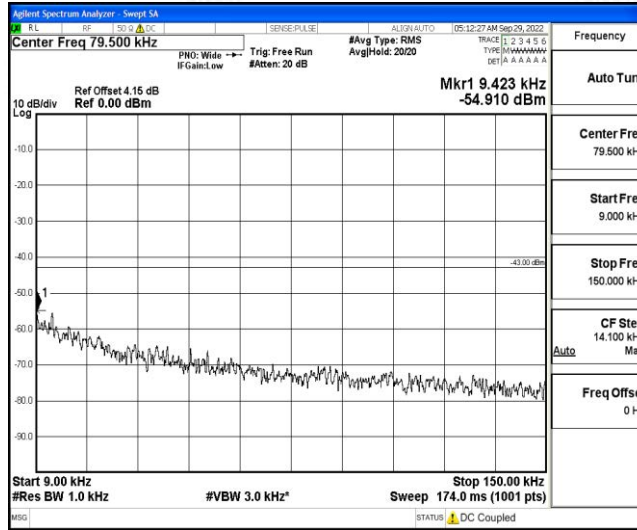

Band66-10MHz-16QAM-132022-1RB#0-Range4:1000~10000MHz

Band66-10MHz-16QAM-132022-1RB#0-Range5:10000~20000MHz

Band66-10MHz-16QAM-132322-1RB#0-Range1:0.009~0.15MHz

Shenzhen LCS Compliance Testing Laboratory Ltd.
 Add: 101, 201 Bldg A & 301 Bldg C, Juji Industrial Park Yabianxueziwei, Shajing Street, Baoan District, Shenzhen, 518000, China
 Tel: +(86) 0755-82591330 | E-mail: webmaster@lcs-cert.com | Web: www.lcs-cert.com
 Scan code to check authenticity