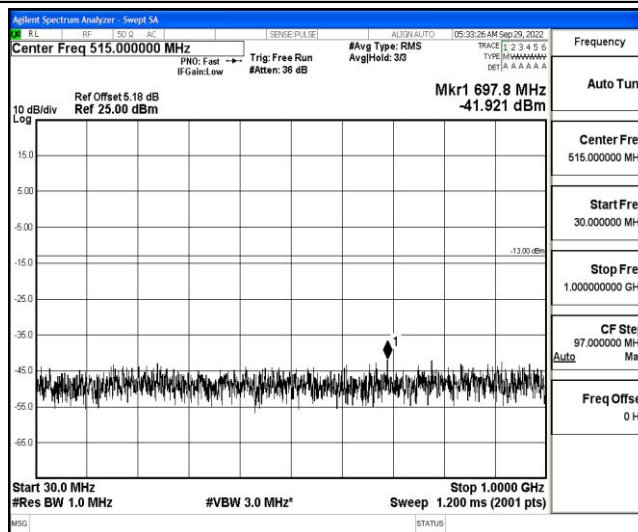

Band66-15MHz-QPSK-132322-1RB#0-Range1: 0.009~0.15MHz

Band66-15MHz-QPSK-132322-1RB#0-Range2:0.15~30MHz

Band66-15MHz-QPSK-132322-1RB#0-Range3:30~1000MHz

Band66-15MHz-QPSK-132322-1RB#0-Range4:1000~10000MHz

Shenzhen LCS Compliance Testing Laboratory Ltd.
 Add: 101, 201 Bldg A & 301 Bldg C, Juji Industrial Park Yabianxueziwei, Shajing Street, Baoan District, Shenzhen, 518000, China
 Tel: +(86) 0755-82591330 | E-mail: webmaster@lcs-cert.com | Web: www.lcs-cert.com
 Scan code to check authenticity