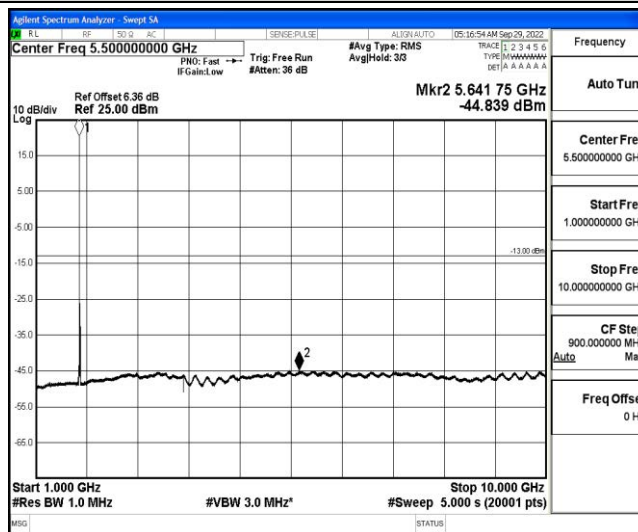

Band66-10MHz-16QAM-132622-1RB#0-Range4:1000~10000MHz

Band66-10MHz-16QAM-132622-1RB#0-Range5:10000~20000MHz

Shenzhen LCS Compliance Testing Laboratory Ltd.
Add: 101, 201 Bldg A & 301 Bldg C, Juji Industrial Park Yabianxueziwei, Shajing Street, Baoan District, Shenzhen, 518000, China
Tel: +(86) 0755-82591330 | E-mail: webmaster@lcs-cert.com | Web: www.lcs-cert.com
Scan code to check authenticity