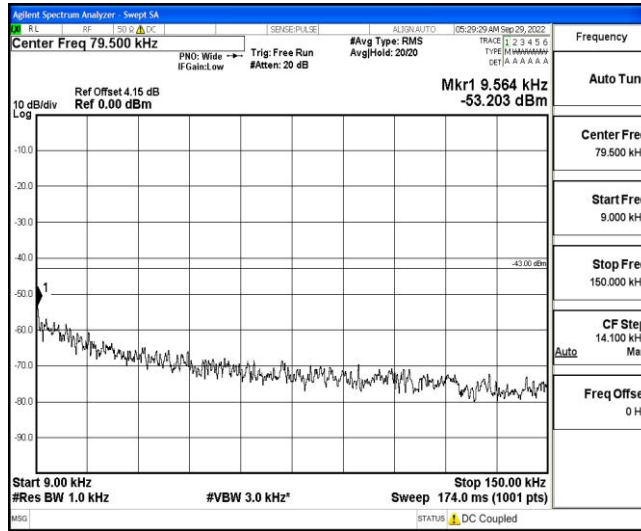

Band66-15MHz-QPSK-132047-1RB#0-Range1:0.009~0.15MHz

Band66-15MHz-QPSK-132047-1RB#0-Range2:0.15~30MHz