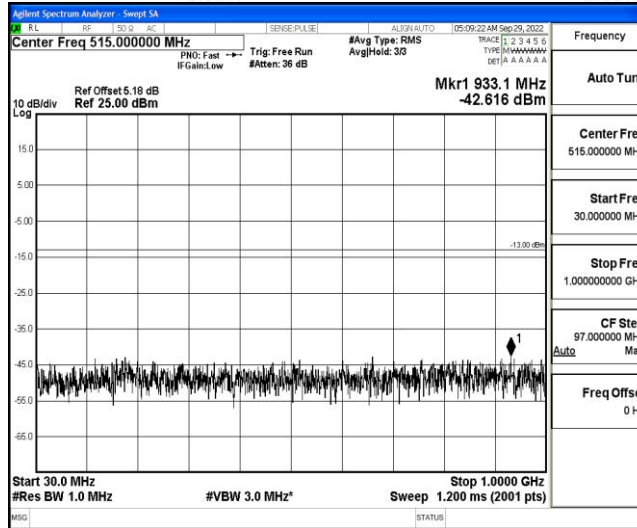

Band66-10MHz-16QAM-132022-1RB#0-Range1:0.009~0.15MHz

Band66-10MHz-16QAM-132022-1RB#0-Range2:0.15~30MHz

Band66-10MHz-16QAM-132022-1RB#0-Range3:30~1000MHz

Shenzhen LCS Compliance Testing Laboratory Ltd.
 Add: 101, 201 Bldg A & 301 Bldg C, Juji Industrial Park Yabianxueziwei, Shajing Street, Baoan District, Shenzhen, 518000, China
 Tel: +(86) 0755-82591330 | E-mail: webmaster@lcs-cert.com | Web: www.lcs-cert.com
 Scan code to check authenticity