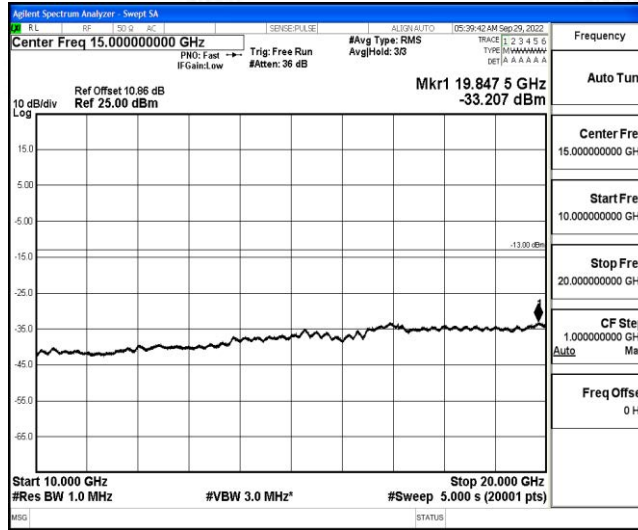

Band66-15MHz-16QAM-132597-1RB#0-Range5:10000~20000MHz

Band66-20MHz-QPSK-132072-1RB#0-Range1:0.009~0.15MHz