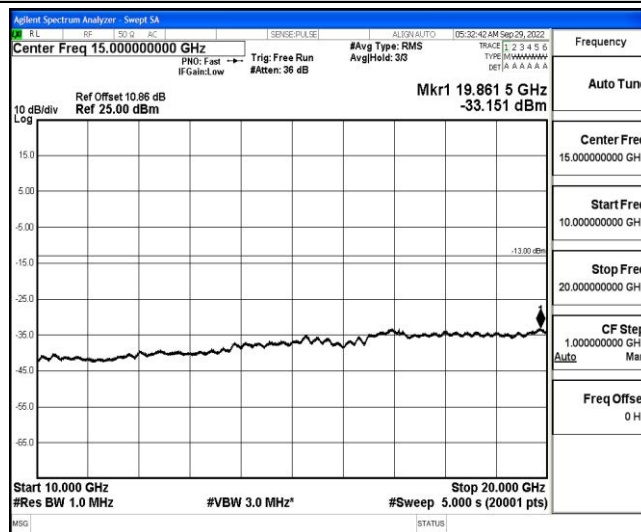

Band66-15MHz-16QAM-132047-1RB#0-Range5:10000~20000MHz

Band66-15MHz-16QAM-132322-1RB#0-Range1:0.009~0.15MHz

Shenzhen LCS Compliance Testing Laboratory Ltd.
Add: 101, 201 Bldg A & 301 Bldg C, Juji Industrial Park Yabianxueziwei, Shajing Street, Baoan District, Shenzhen, 518000, China
Tel: +(86) 0755-82591330 | E-mail: webmaster@lcs-cert.com | Web: www.lcs-cert.com
Scan code to check authenticity