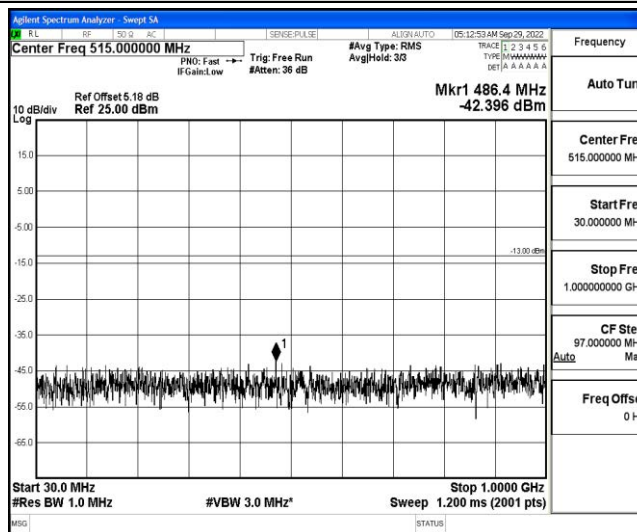

Band66-10MHz-16QAM-132322-1RB#0-Range3:30~1000MHz

Band66-10MHz-16QAM-132322-1RB#0-Range4:1000~10000MHz