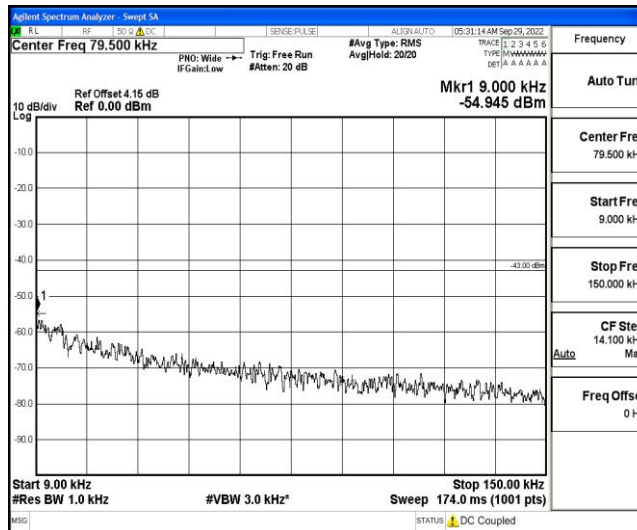

Band66-15MHz-16QAM-132047-1RB#0-Range1:0.009~0.15MHz

Band66-15MHz-16QAM-132047-1RB#0-Range2:0.15~30MHz