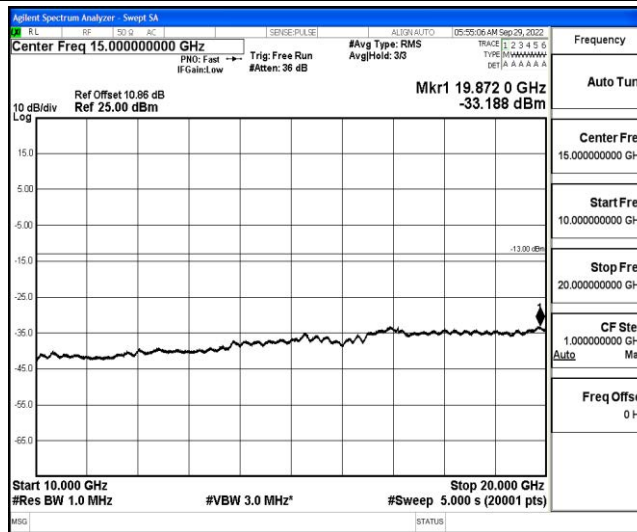

Band66-20MHz-16QAM-132072-1RB#0-Range5:10000~20000MHz

Band66-20MHz-16QAM-132322-1RB#0-Range1:0.009~0.15MHz