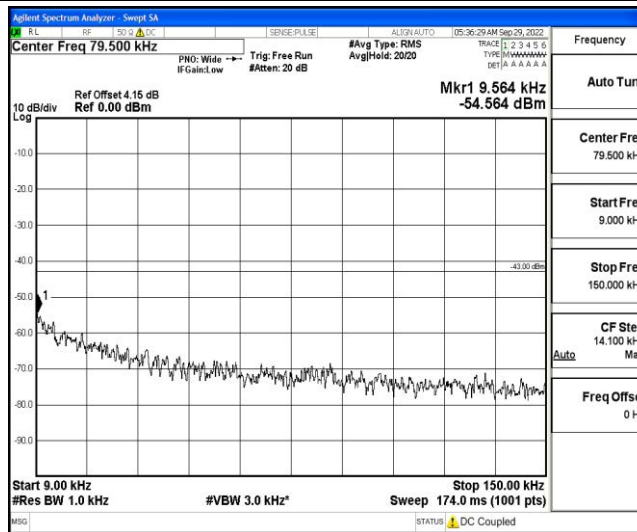

Band66-15MHz-QPSK-132597-1RB#0-Range1:0.009~0.15MHz

Band66-15MHz-QPSK-132597-1RB#0-Range2:0.15~30MHz