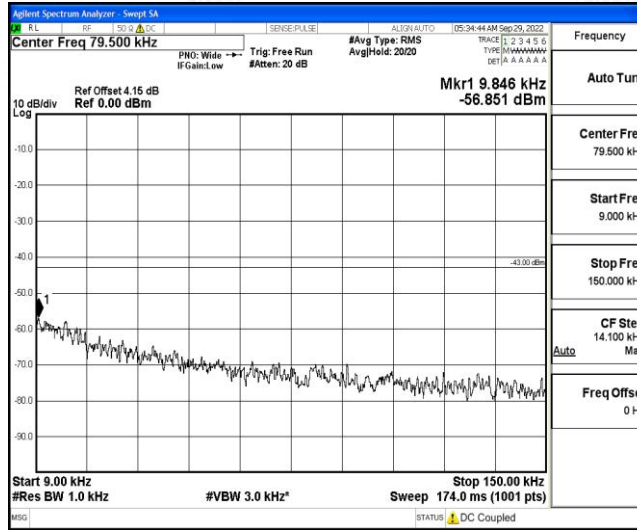

Band66-15MHz-16QAM-132047-1RB#0-Range4:1000~10000MHz

Band66-15MHz-16QAM-132047-1RB#0-Range5:10000~20000MHz

Band66-15MHz-16QAM-132322-1RB#0-Range1:0.009~0.15MHz

Shenzhen LCS Compliance Testing Laboratory Ltd.
 Add: 101, 201 Bldg A & 301 Bldg C, Juji Industrial Park Yabianxueziwei, Shajing Street, Baoan District, Shenzhen, 518000, China
 Tel: +(86) 0755-82591330 | E-mail: webmaster@lcs-cert.com | Web: www.lcs-cert.com
 Scan code to check authenticity