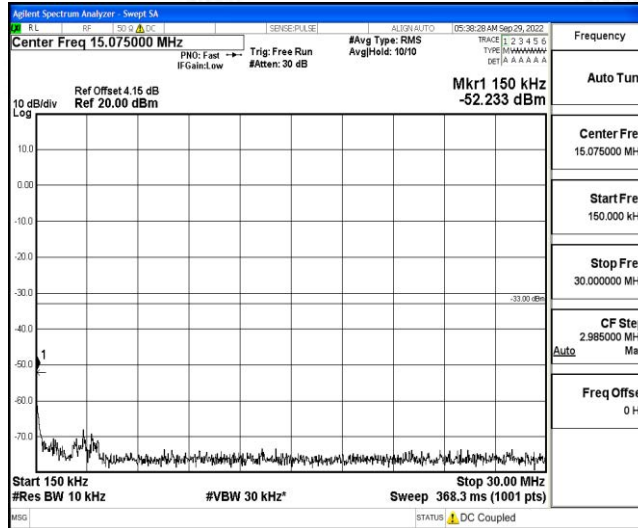

Band66-15MHz-16QAM-132597-1RB#0-Range2:0.15~30MHz

Band66-15MHz-16QAM-132597-1RB#0-Range3:30~1000MHz