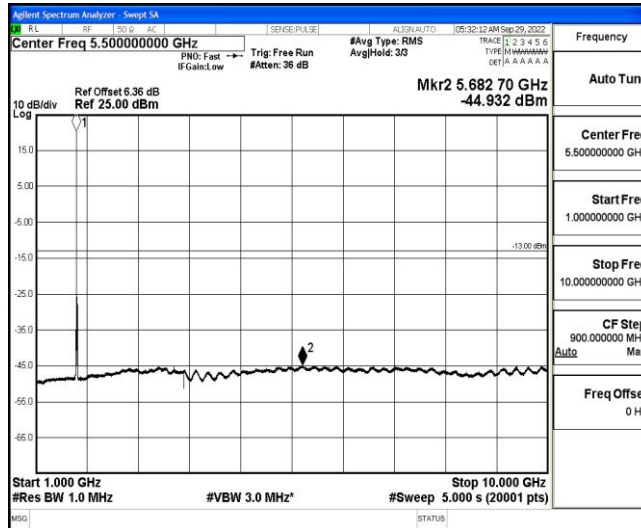

Band66-15MHz-16QAM-132047-1RB#0-Range4:1000~10000MHz

Band66-15MHz-16QAM-132047-1RB#0-Range5:10000~20000MHz