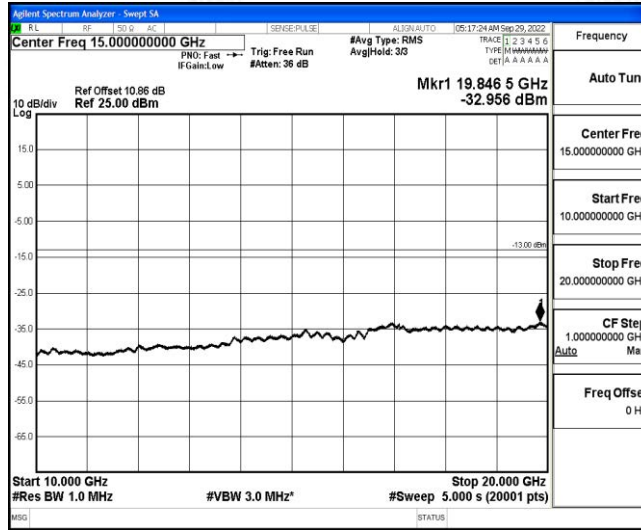

Band66-10MHz-16QAM-132622-1RB#0-Range3:30~1000MHz

Band66-10MHz-16QAM-132622-1RB#0-Range4:1000~10000MHz

Band66-10MHz-16QAM-132622-1RB#0-Range5:10000~20000MHz

Shenzhen LCS Compliance Testing Laboratory Ltd.
 Add: 101, 201 Bldg A & 301 Bldg C, Juji Industrial Park Yabianxueziwei, Shajing Street, Baoan District, Shenzhen, 518000, China
 Tel: +(86) 0755-82591330 | E-mail: webmaster@lcs-cert.com | Web: www.lcs-cert.com
 Scan code to check authenticity