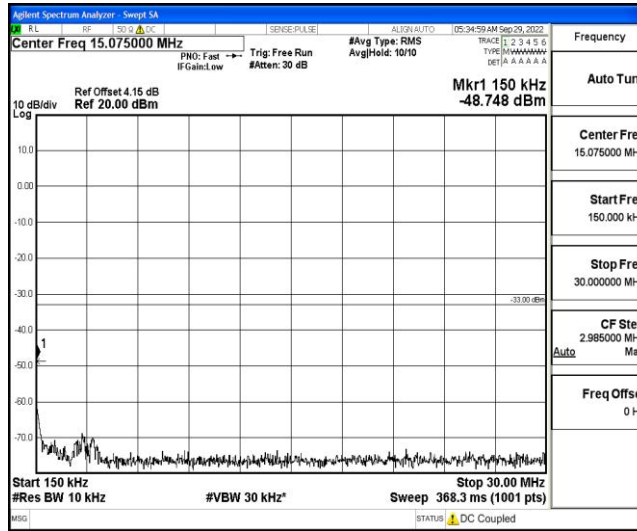

Band66-15MHz-16QAM-132322-1RB#0-Range2:0.15~30MHz

Band66-15MHz-16QAM-132322-1RB#0-Range3:30~1000MHz

Band66-15MHz-16QAM-132322-1RB#0-Range4:1000~10000MHz

Band66-15MHz-16QAM-132322-1RB#0-Range5:10000~20000MHz