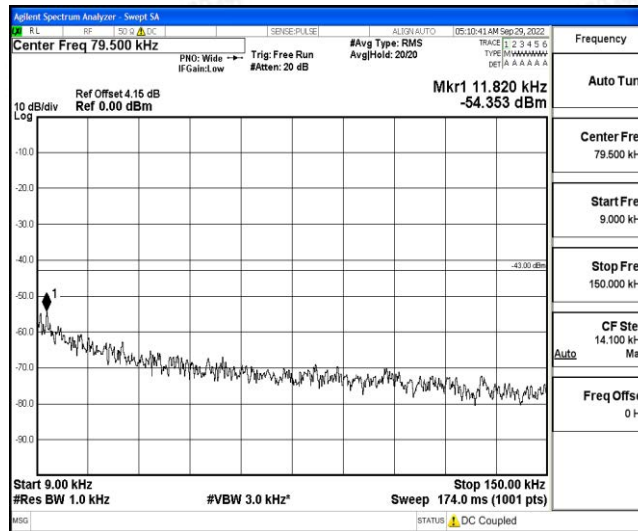

Band66-10MHz-QPSK-132022-1RB#0-Range4:1000~10000MHz

Band66-10MHz-QPSK-132022-1RB#0-Range5:10000~20000MHz

Band66-10MHz-QPSK-132322-1RB#0-Range1:0.009~0.15MHz

Shenzhen LCS Compliance Testing Laboratory Ltd.
 Add: 101, 201 Bldg A & 301 Bldg C, Juji Industrial Park Yabianxueziwei, Shajing Street, Baoan District, Shenzhen, 518000, China
 Tel: +(86) 0755-82591330 | E-mail: webmaster@lcs-cert.com | Web: www.lcs-cert.com
 Scan code to check authenticity