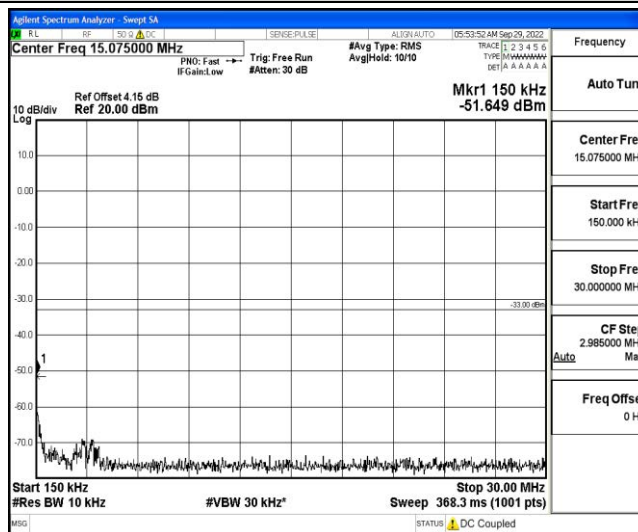

Band66-20MHz-16QAM-132072-1RB#0-Range2:0.15~30MHz

Band66-20MHz-16QAM-132072-1RB#0-Range3:30~1000MHz

Shenzhen LCS Compliance Testing Laboratory Ltd.
Add: 101, 201 Bldg A & 301 Bldg C, Juji Industrial Park Yabianxueziwei, Shajing Street, Baoan District, Shenzhen, 518000, China
Tel: +(86) 0755-82591330 | E-mail: webmaster@lcs-cert.com | Web: www.lcs-cert.com
Scan code to check authenticity