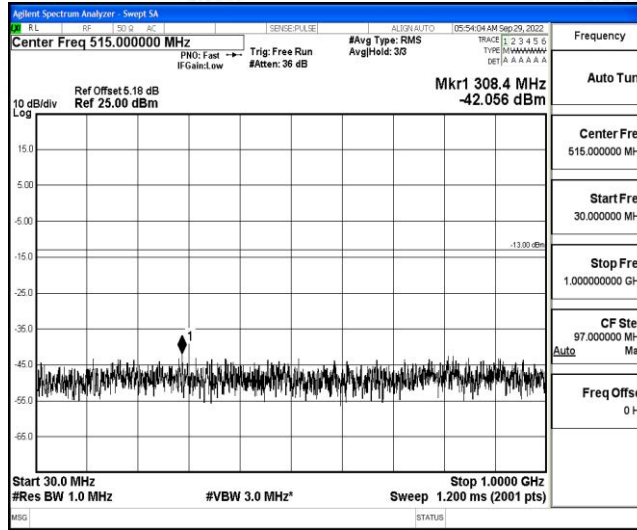

Band66-20MHz-16QAM-132072-1RB#0-Range1:0.009~0.15MHz

Band66-20MHz-16QAM-132072-1RB#0-Range2:0.15~30MHz

Band66-20MHz-16QAM-132072-1RB#0-Range3:30~1000MHz

Shenzhen LCS Compliance Testing Laboratory Ltd.
 Add: 101, 201 Bldg A & 301 Bldg C, Juji Industrial Park Yabianxueziwei, Shajing Street, Baoan District, Shenzhen, 518000, China
 Tel: +(86) 0755-82591330 | E-mail: webmaster@lcs-cert.com | Web: www.lcs-cert.com
 Scan code to check authenticity