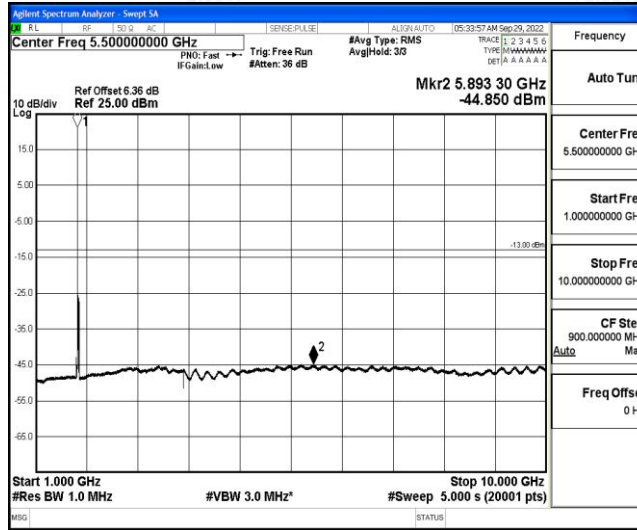

Band66-15MHz-QPSK-132322-1RB#0-Range1: 0.009~0.15MHz

Band66-15MHz-QPSK-132322-1RB#0-Range2:0.15~30MHz

Band66-15MHz-QPSK-132322-1RB#0-Range3:30~1000MHz

Band66-15MHz-QPSK-132322-1RB#0-Range4:1000~10000MHz

Shenzhen LCS Compliance Testing Laboratory Ltd.
 Add: 101, 201 Bldg A & 301 Bldg C, Juji Industrial Park Yabianxueziwei, Shajing Street, Baoan District, Shenzhen, 518000, China
 Tel: +(86) 0755-82591330 | E-mail: webmaster@lcs-cert.com | Web: www.lcs-cert.com
 Scan code to check authenticity