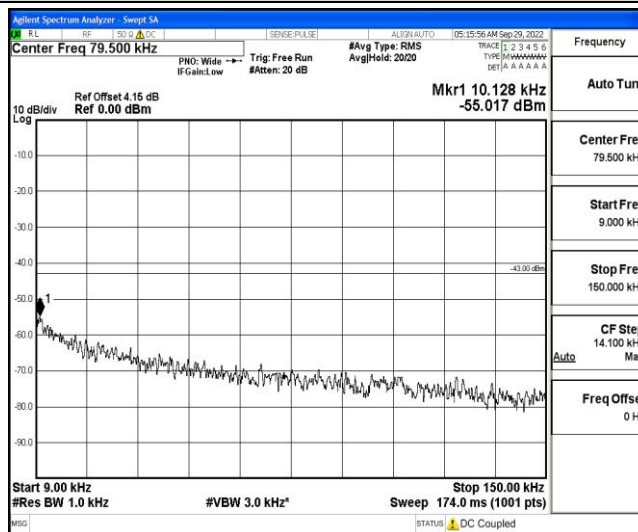

Band66-10MHz-16QAM-132622-1RB#0-Range1:0.009~0.15MHz

Band66-10MHz-16QAM-132622-1RB#0-Range2:0.15~30MHz

Shenzhen LCS Compliance Testing Laboratory Ltd.
Add: 101, 201 Bldg A & 301 Bldg C, Juji Industrial Park Yabianxueziwei, Shajing Street, Baoan District, Shenzhen, 518000, China
Tel: +(86) 0755-82591330 | E-mail: webmaster@lcs-cert.com | Web: www.lcs-cert.com
Scan code to check authenticity