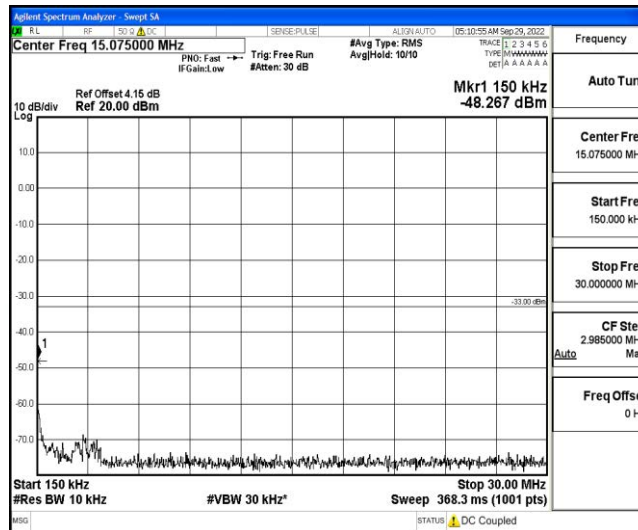

Band66-10MHz-QPSK-132322-1RB#0-Range2:0.15~30MHz

Band66-10MHz-QPSK-132322-1RB#0-Range3:30~1000MHz