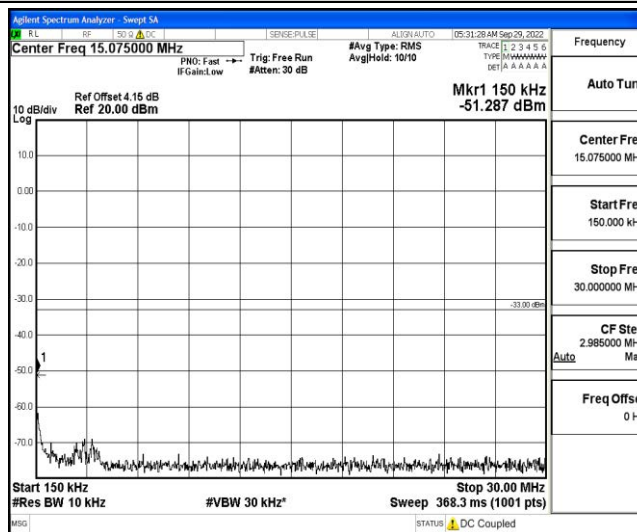

Band66-15MHz-QPSK-132597-1RB#0-Range5:10000~20000MHz

Band66-15MHz-16QAM-132047-1RB#0-Range1:0.009~0.15MHz

Band66-15MHz-16QAM-132047-1RB#0-Range2:0.15~30MHz

Band66-15MHz-16QAM-132047-1RB#0-Range3:30~1000MHz