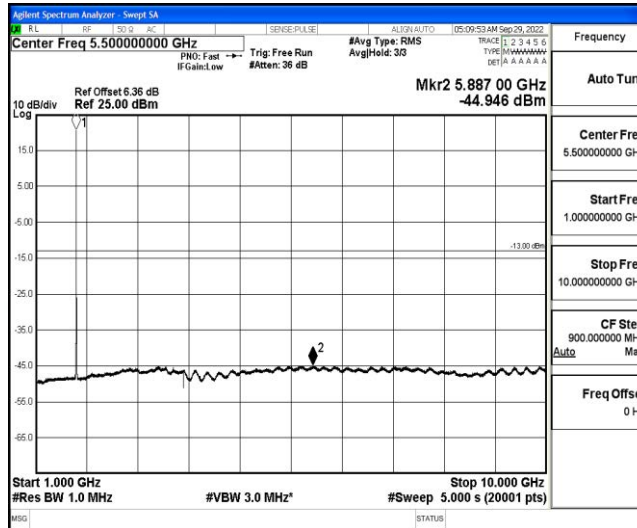

Band66-10MHz-16QAM-132022-1RB#0-Range4:1000~10000MHz

Band66-10MHz-16QAM-132022-1RB#0-Range5:10000~20000MHz