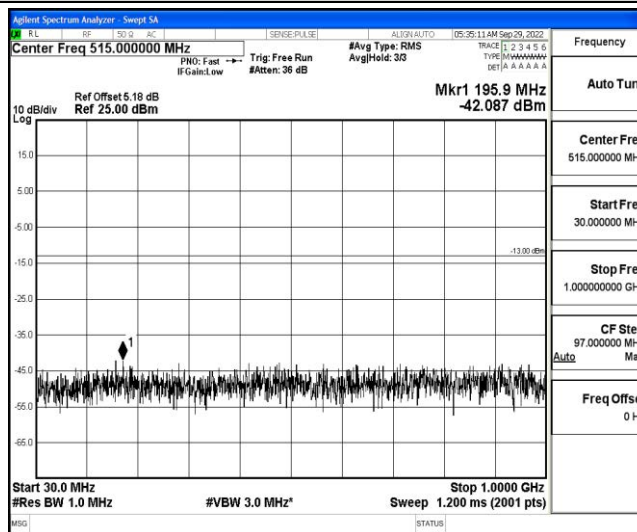

Band66-15MHz-16QAM-132322-1RB#0-Range3:30~1000MHz

Band66-15MHz-16QAM-132322-1RB#0-Range4:1000~10000MHz