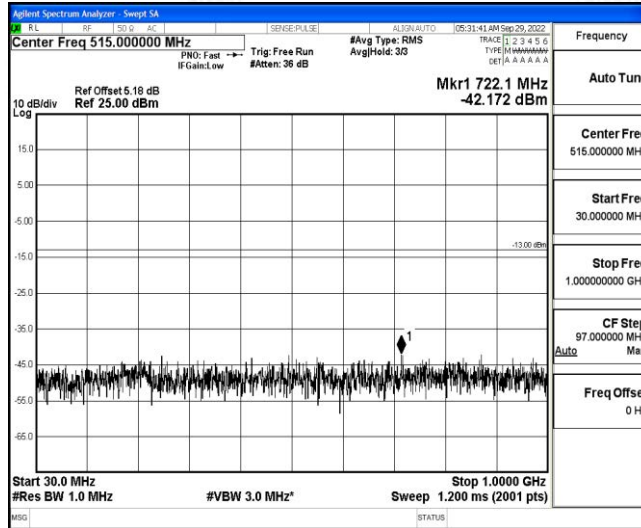

Band66-15MHz-16QAM-132047-1RB#0-Range3:30~1000MHz

Band66-15MHz-16QAM-132047-1RB#0-Range4:1000~10000MHz