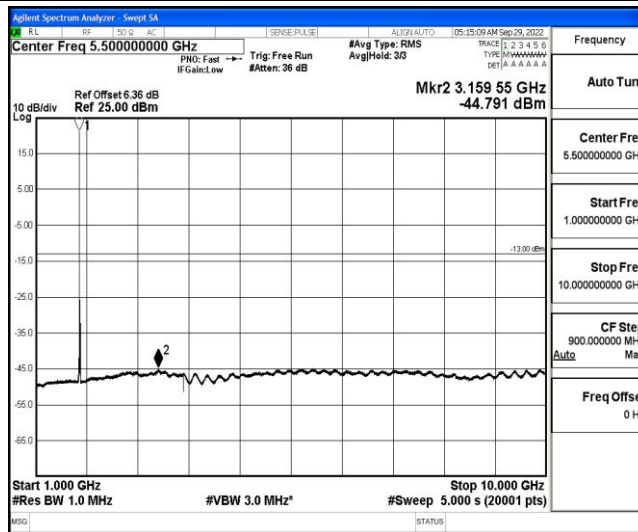

Band66-10MHz-QPSK-132622-1RB#0-Range4:1000~10000MHz

Band66-10MHz-QPSK-132622-1RB#0-Range5:10000~20000MHz

Shenzhen LCS Compliance Testing Laboratory Ltd.
Add: 101, 201 Bldg A & 301 Bldg C, Juji Industrial Park Yabianxueziwei, Shajing Street, Baoan District, Shenzhen, 518000, China
Tel: +(86) 0755-82591330 | E-mail: webmaster@lcs-cert.com | Web: www.lcs-cert.com
Scan code to check authenticity