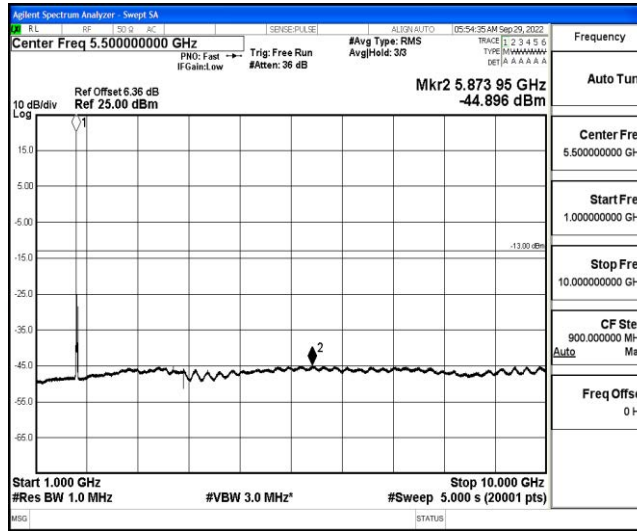

Band66-20MHz-16QAM-132072-1RB#0-Range4:1000~10000MHz

Band66-20MHz-16QAM-132072-1RB#0-Range5:10000~20000MHz