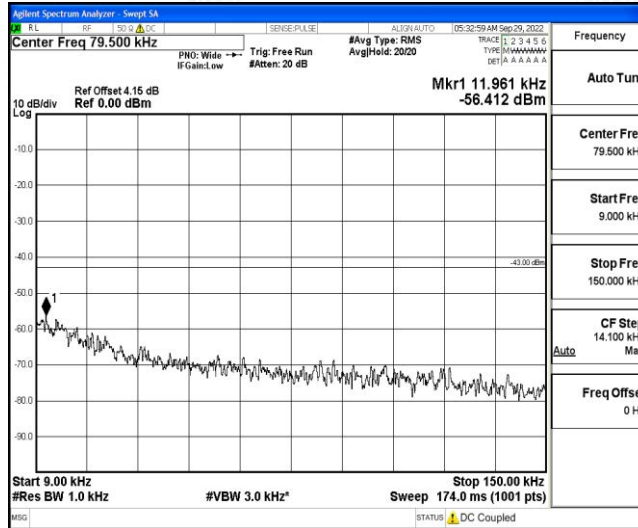

Band66-15MHz-QPSK-132322-1RB#0-Range1: 0.009~0.15MHz

Band66-15MHz-QPSK-132322-1RB#0-Range2:0.15~30MHz