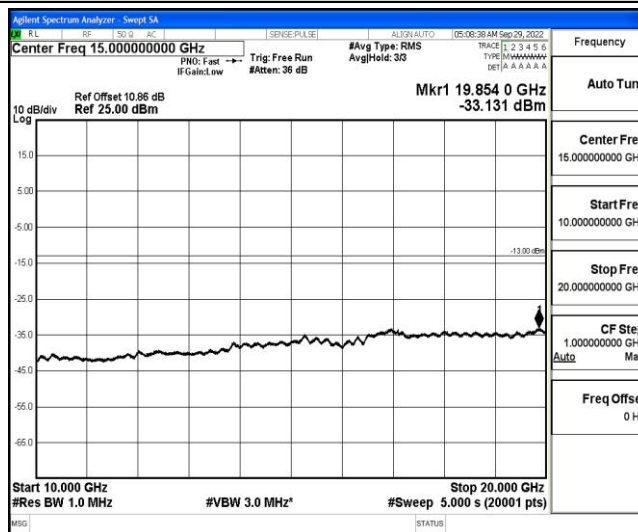

Band66-10MHz-QPSK-132022-1RB#0-Range4:1000~10000MHz

Band66-10MHz-QPSK-132022-1RB#0-Range5:10000~20000MHz

Band66-10MHz-QPSK-132322-1RB#0-Range1:0.009~0.15MHz

Shenzhen LCS Compliance Testing Laboratory Ltd.
 Add: 101, 201 Bldg A & 301 Bldg C, Juji Industrial Park Yabianxueziwei, Shajing Street, Baoan District, Shenzhen, 518000, China
 Tel: +(86) 0755-82591330 | E-mail: webmaster@lcs-cert.com | Web: www.lcs-cert.com
 Scan code to check authenticity