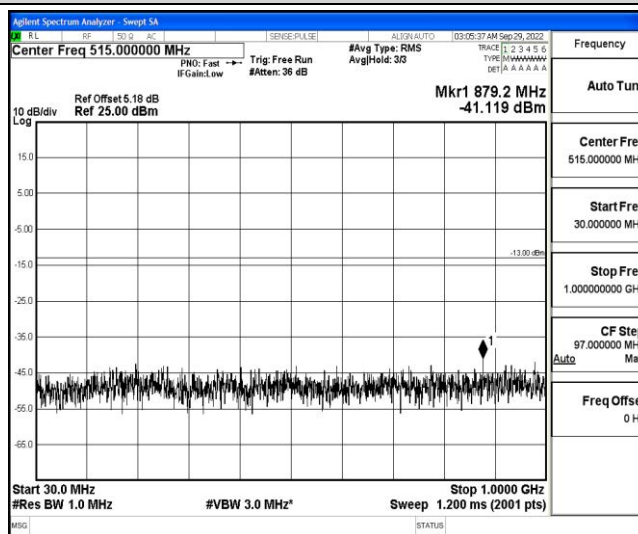

Band66-3MHz-QPSK-132322-1RB#0-Range3:30~1000MHz