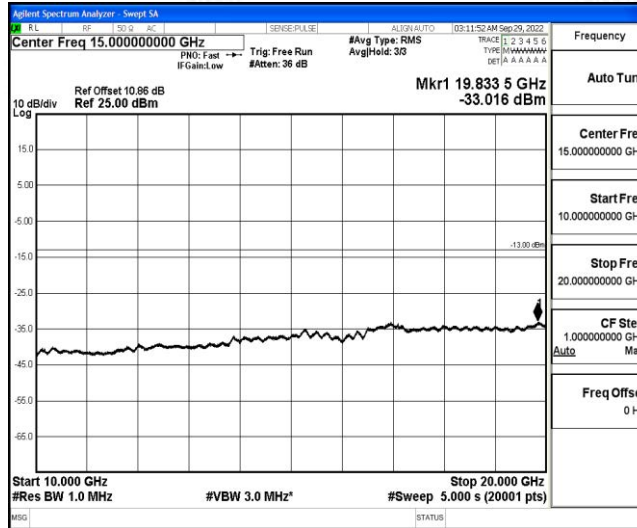

Band66-3MHz-16QAM-132657-1RB#0-Range3:30~1000MHz

Band66-3MHz-16QAM-132657-1RB#0-Range4:1000~10000MHz

Band66-3MHz-16QAM-132657-1RB#0-Range5:10000~20000MHz

Shenzhen LCS Compliance Testing Laboratory Ltd.  
 Add: 101, 201 Bldg A & 301 Bldg C, Juji Industrial Park Yabianxueziwei, Shajing Street, Baoan District, Shenzhen, 518000, China  
 Tel: +(86) 0755-82591330 | E-mail: webmaster@lcs-cert.com | Web: www.lcs-cert.com  
 Scan code to check authenticity