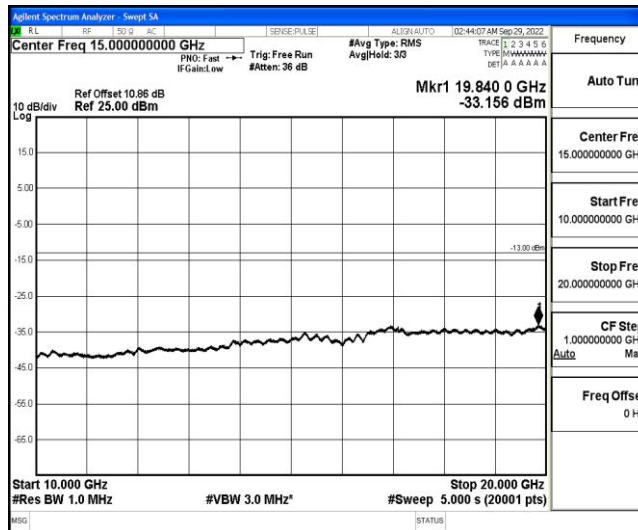

Band66-1.4MHz-QPSK-132322-1RB#0-Range5:10000~20000MHz