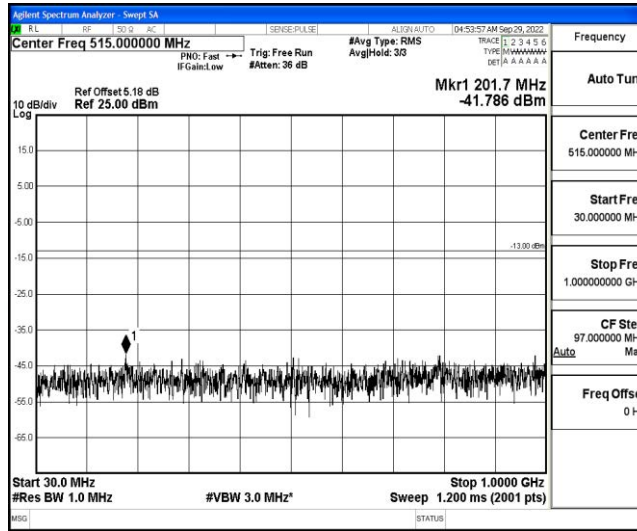

Band66-5MHz-16QAM-132647-1RB#0-Range3:30~1000MHz