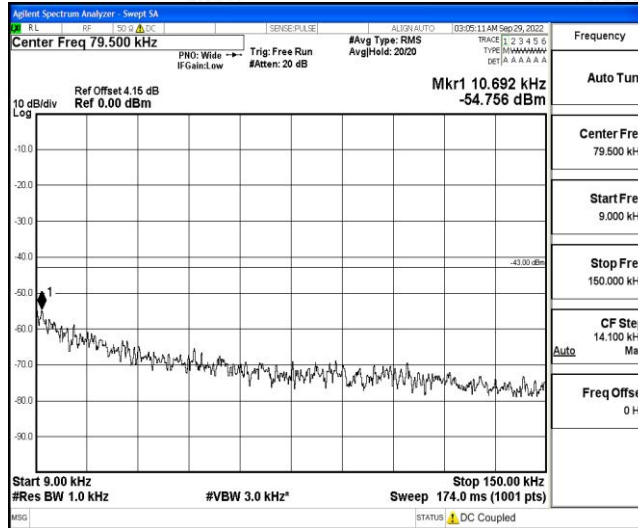

Band66-3MHz-QPSK-131987-1RB#0-Range4:1000~10000MHz

Band66-3MHz-QPSK-131987-1RB#0-Range5:10000~20000MHz

Band66-3MHz-QPSK-132322-1RB#0-Range1:0.009~0.15MHz

Shenzhen LCS Compliance Testing Laboratory Ltd.  
 Add: 101, 201 Bldg A & 301 Bldg C, Juji Industrial Park Yabianxueziwei, Shajing Street, Baoan District, Shenzhen, 518000, China  
 Tel: +(86) 0755-82591330 | E-mail: webmaster@lcs-cert.com | Web: www.lcs-cert.com  
 Scan code to check authenticity