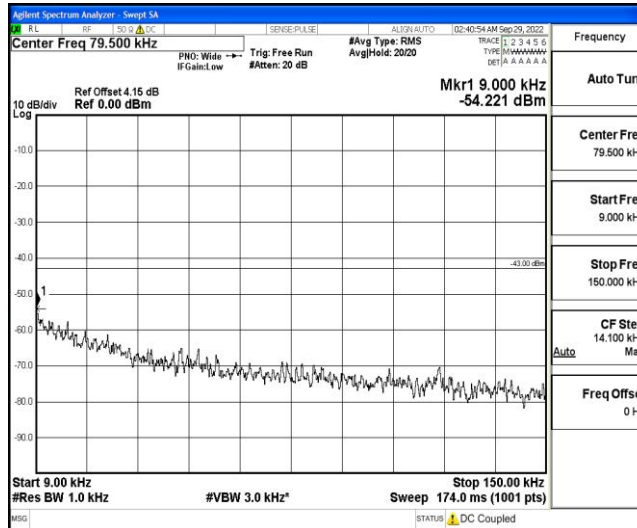

Band66-1.4MHz-16QAM-131979-1RB#0-Range1:0.009~0.15MHz