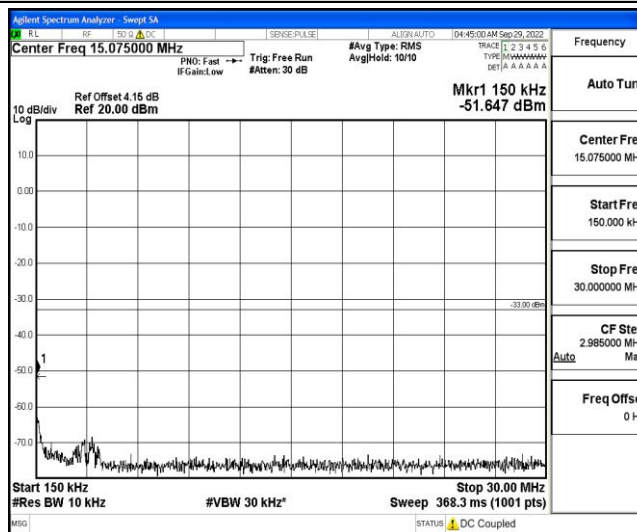

Band66-5MHz-QPSK-131997-1RB#0-Range1:0.009~0.15MHz

Band66-5MHz-QPSK-131997-1RB#0-Range2:0.15~30MHz

Band66-5MHz-QPSK-131997-1RB#0-Range3:30~1000MHz

Shenzhen LCS Compliance Testing Laboratory Ltd.  
 Add: 101, 201 Bldg A & 301 Bldg C, Juji Industrial Park Yabianxueziwei, Shajing Street, Baoan District, Shenzhen, 518000, China  
 Tel: +(86) 0755-82591330 | E-mail: webmaster@lcs-cert.com | Web: www.lcs-cert.com  
 Scan code to check authenticity