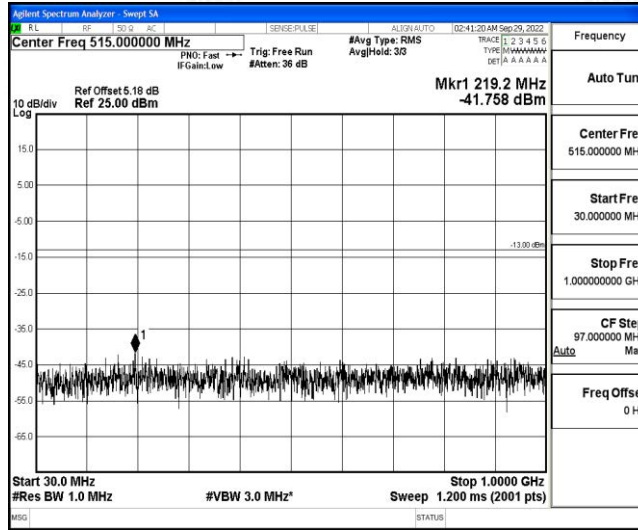

Band66-1.4MHz-16QAM-131979-1RB#0-Range1:0.009~0.15MHz

Band66-1.4MHz-16QAM-131979-1RB#0-Range2:0.15~30MHz

Band66-1.4MHz-16QAM-131979-1RB#0-Range3:30~1000MHz

Shenzhen LCS Compliance Testing Laboratory Ltd.  
 Add: 101, 201 Bldg A & 301 Bldg C, Juji Industrial Park Yabianxueziwei, Shajing Street, Baoan District, Shenzhen, 518000, China  
 Tel: +(86) 0755-82591330 | E-mail: webmaster@lcs-cert.com | Web: www.lcs-cert.com  
 Scan code to check authenticity