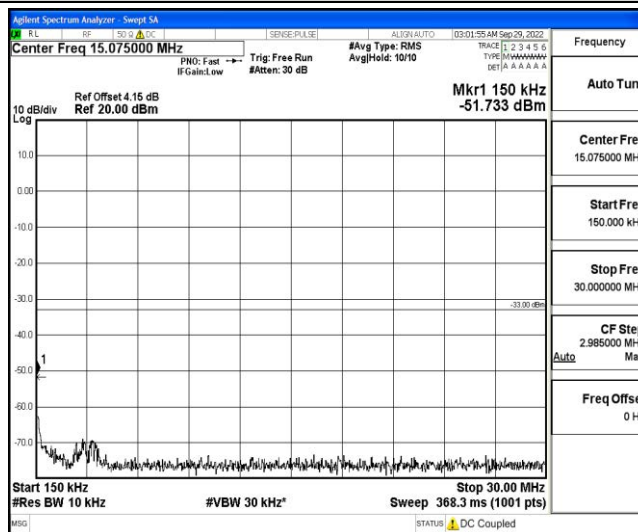

Band66-3MHz-QPSK-131987-1RB#0-Range2:0.15~30MHz

Shenzhen LCS Compliance Testing Laboratory Ltd.
Add: 101, 201 Bldg A & 301 Bldg C, Juji Industrial Park Yabianxueziwei, Shajing Street, Baoan District, Shenzhen, 518000, China
Tel: +(86) 0755-82591330 | E-mail: webmaster@lcs-cert.com | Web: www.lcs-cert.com
Scan code to check authenticity