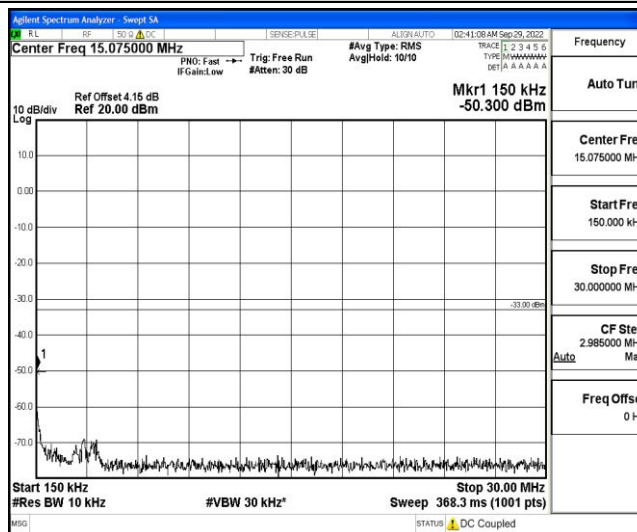

Band66-1.4MHz-16QAM-131979-1RB#0-Range2:0.15~30MHz

Shenzhen LCS Compliance Testing Laboratory Ltd.
Add: 101, 201 Bldg A & 301 Bldg C, Juji Industrial Park Yabianxueziwei, Shajing Street, Baoan District, Shenzhen, 518000, China
Tel: +(86) 0755-82591330 | E-mail: webmaster@lcs-cert.com | Web: www.lcs-cert.com
Scan code to check authenticity