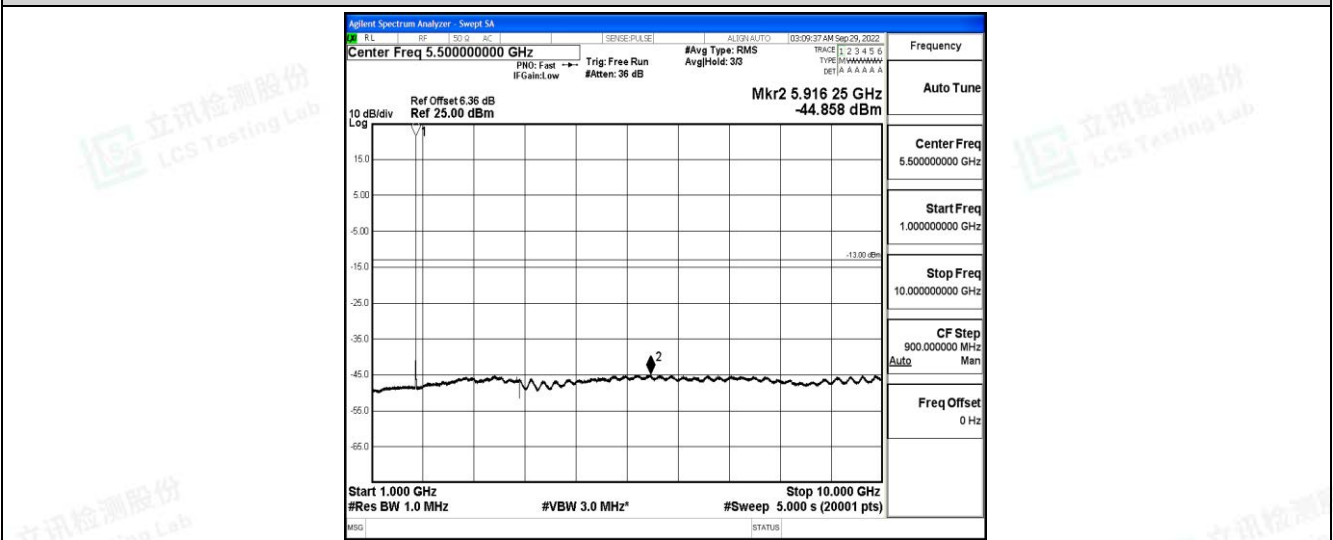

Band66-3MHz-QPSK-132657-1RB#0-Range4:1000~10000MHz

Shenzhen LCS Compliance Testing Laboratory Ltd.
Add: 101, 201 Bldg A & 301 Bldg C, Juji Industrial Park Yabianxueziwei, Shajing Street, Baoan District, Shenzhen, 518000, China
Tel: +(86) 0755-82591330 | E-mail: webmaster@lcs-cert.com | Web: www.lcs-cert.com
Scan code to check authenticity