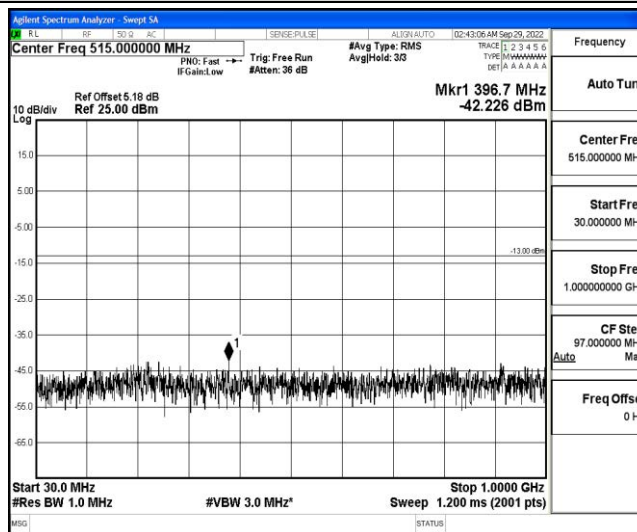

Band66-1.4MHz-QPSK-132322-1RB#0-Range3:30~1000MHz

Shenzhen LCS Compliance Testing Laboratory Ltd.
Add: 101, 201 Bldg A & 301 Bldg C, Juji Industrial Park Yabianxueziwei, Shajing Street, Baoan District, Shenzhen, 518000, China
Tel: +(86) 0755-82591330 | E-mail: webmaster@lcs-cert.com | Web: www.lcs-cert.com
Scan code to check authenticity