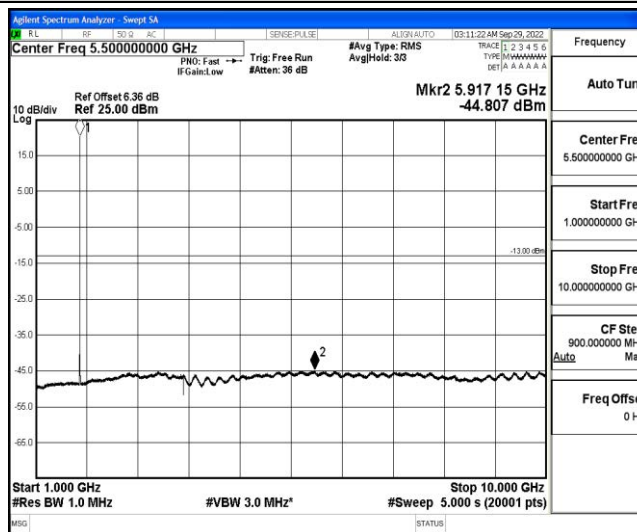

Band66-3MHz-16QAM-132657-1RB#0-Range4:1000~10000MHz

Shenzhen LCS Compliance Testing Laboratory Ltd.
Add: 101, 201 Bldg A & 301 Bldg C, Juji Industrial Park Yabianxueziwei, Shajing Street, Baoan District, Shenzhen, 518000, China
Tel: +(86) 0755-82591330 | E-mail: webmaster@lcs-cert.com | Web: www.lcs-cert.com
Scan code to check authenticity