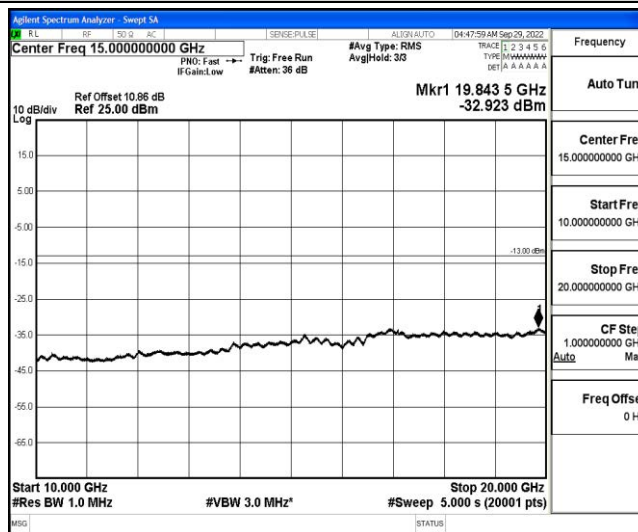

Band66-5MHz-16QAM-131997-1RB#0-Range3:30~1000MHz

Band66-5MHz-16QAM-131997-1RB#0-Range4:1000~10000MHz

Band66-5MHz-16QAM-131997-1RB#0-Range5:10000~20000MHz

Band66-5MHz-16QAM-132322-1RB#0-Range1:0.009~0.15MHz