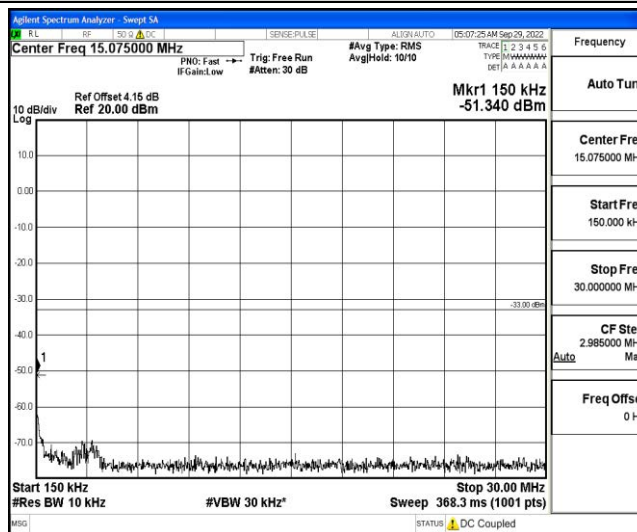

Band66-10MHz-QPSK-132022-1RB#0-Range2:0.15~30MHz

Band66-10MHz-QPSK-132022-1RB#0-Range3:30~1000MHz

Shenzhen LCS Compliance Testing Laboratory Ltd.
Add: 101, 201 Bldg A & 301 Bldg C, Juji Industrial Park Yabianxueziwei, Shajing Street, Baoan District, Shenzhen, 518000, China
Tel: +(86) 0755-82591330 | E-mail: webmaster@lcs-cert.com | Web: www.lcs-cert.com
Scan code to check authenticity