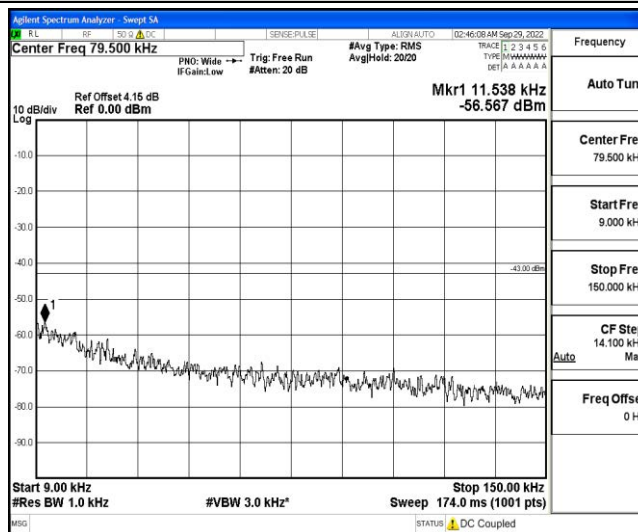

Band66-1.4MHz-QPSK-132665-1RB#0-Range1:0.009~0.15MHz

Shenzhen LCS Compliance Testing Laboratory Ltd.
Add: 101, 201 Bldg A & 301 Bldg C, Juji Industrial Park Yabianxueziwei, Shajing Street, Baoan District, Shenzhen, 518000, China
Tel: +(86) 0755-82591330 | E-mail: webmaster@lcs-cert.com | Web: www.lcs-cert.com
Scan code to check authenticity