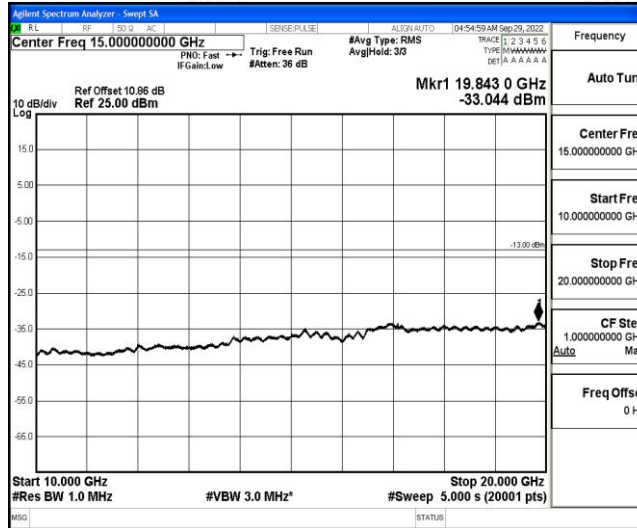

Band66-5MHz-16QAM-132647-1RB#0-Range2:0.15~30MHz

Band66-5MHz-16QAM-132647-1RB#0-Range3:30~1000MHz

Band66-5MHz-16QAM-132647-1RB#0-Range4:1000~10000MHz

Band66-5MHz-16QAM-132647-1RB#0-Range5:10000~20000MHz

Shenzhen LCS Compliance Testing Laboratory Ltd.  
 Add: 101, 201 Bldg A & 301 Bldg C, Juji Industrial Park Yabianxueziwei, Shajing Street, Baoan District, Shenzhen, 518000, China  
 Tel: +(86) 0755-82591330 | E-mail: webmaster@lcs-cert.com | Web: www.lcs-cert.com  
 Scan code to check authenticity