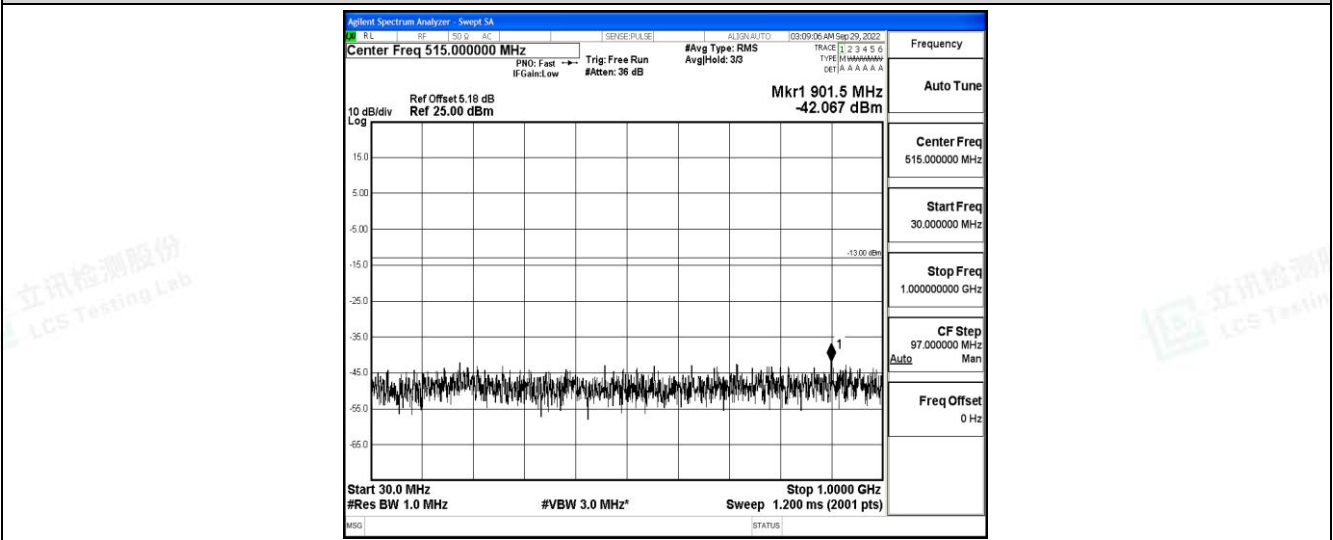

Band66-3MHz-QPSK-132657-1RB#0-Range3:30~1000MHz