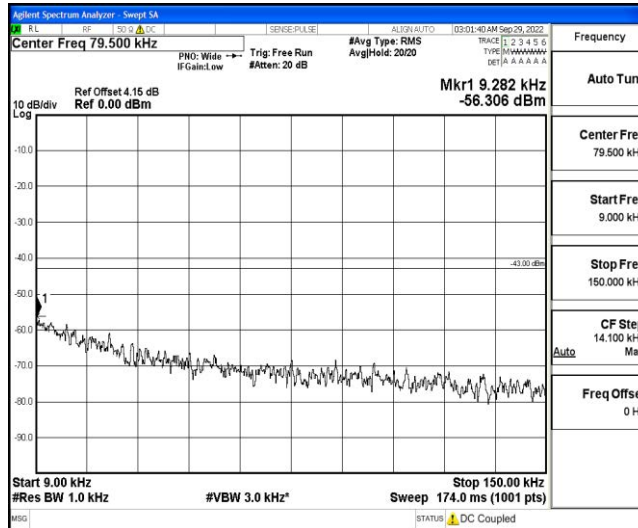

Band66-3MHz-QPSK-131987-1RB#0-Range1:0.009~0.15MHz