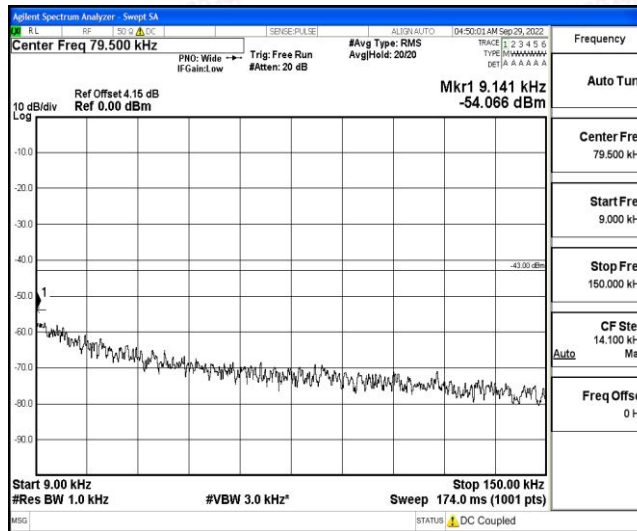

Band66-5MHz-16QAM-131997-1RB#0-Range3:30~1000MHz

Band66-5MHz-16QAM-131997-1RB#0-Range4:1000~10000MHz

Band66-5MHz-16QAM-131997-1RB#0-Range5:10000~20000MHz

Band66-5MHz-16QAM-132322-1RB#0-Range1:0.009~0.15MHz