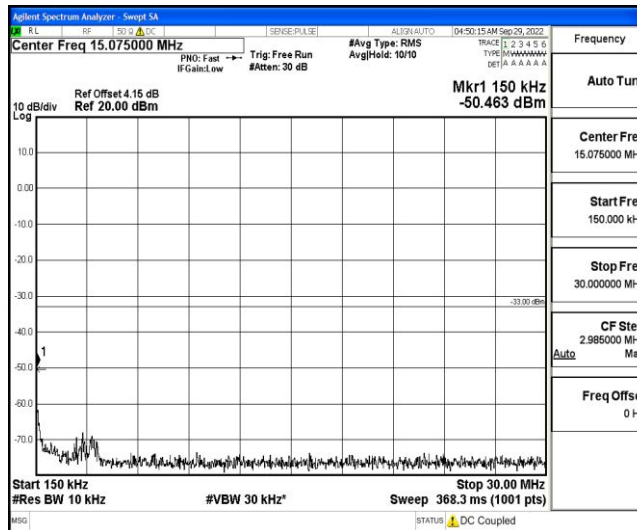

Band66-5MHz-16QAM-132322-1RB#0-Range2:0.15~30MHz