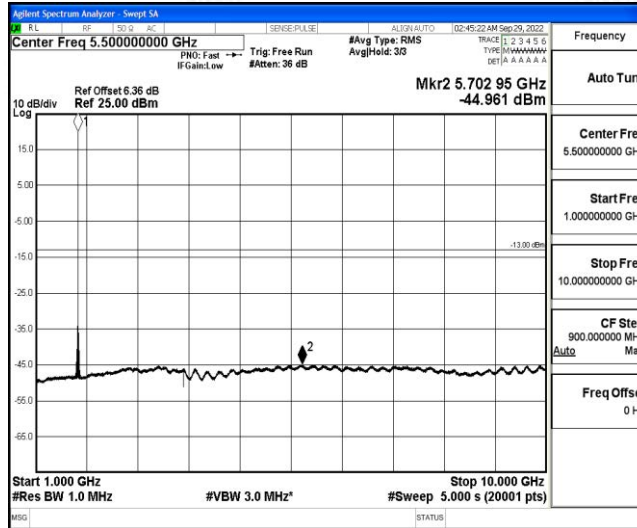

Band66-1.4MHz-16QAM-132322-1RB#0-Range4:1000~10000MHz