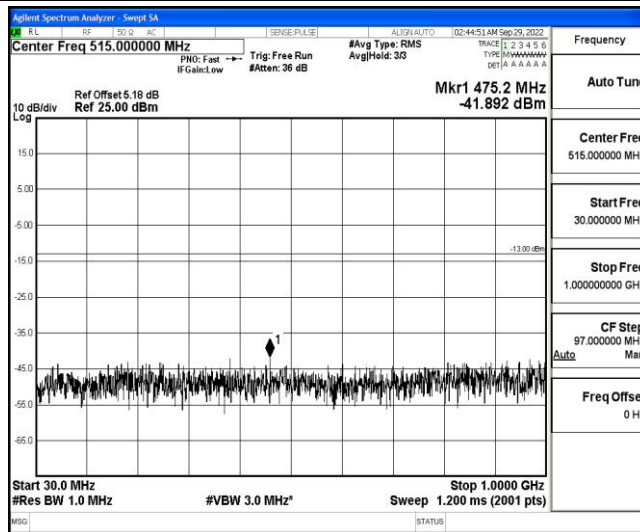

Band66-1.4MHz-16QAM-132322-1RB#0-Range3:30~1000MHz

Shenzhen LCS Compliance Testing Laboratory Ltd.
Add: 101, 201 Bldg A & 301 Bldg C, Juji Industrial Park Yabianxueziwei, Shajing Street, Baoan District, Shenzhen, 518000, China
Tel: +(86) 0755-82591330 | E-mail: webmaster@lcs-cert.com | Web: www.lcs-cert.com
Scan code to check authenticity