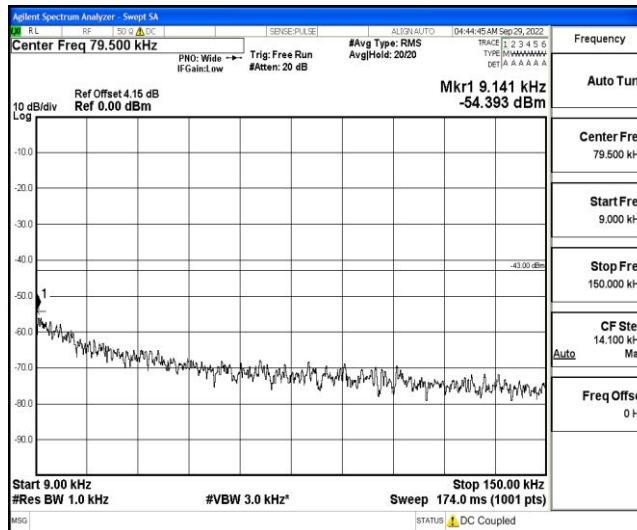

Band66-5MHz-QPSK-131997-1RB#0-Range1:0.009~0.15MHz

Band66-5MHz-QPSK-131997-1RB#0-Range2:0.15~30MHz

Band66-5MHz-QPSK-131997-1RB#0-Range3:30~1000MHz

Shenzhen LCS Compliance Testing Laboratory Ltd.  
 Add: 101, 201 Bldg A & 301 Bldg C, Juji Industrial Park Yabianxueziwei, Shajing Street, Baoan District, Shenzhen, 518000, China  
 Tel: +(86) 0755-82591330 | E-mail: webmaster@lcs-cert.com | Web: www.lcs-cert.com  
 Scan code to check authenticity