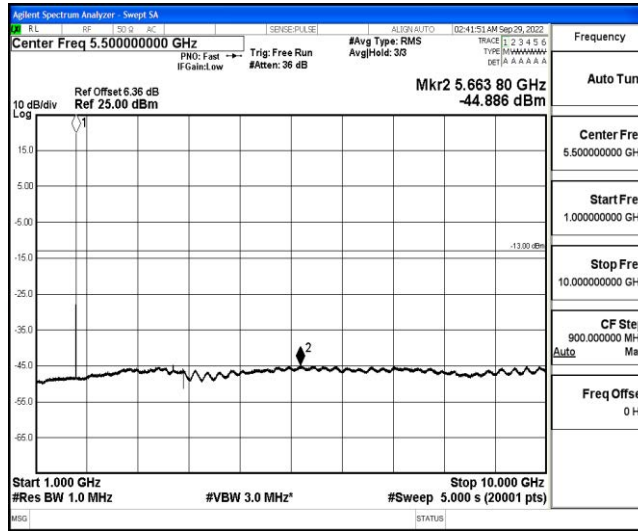

Band66-1.4MHz-16QAM-131979-1RB#0-Range4:1000~10000MHz

Band66-1.4MHz-16QAM-131979-1RB#0-Range5:10000~20000MHz

Band66-1.4MHz-16QAM-132322-1RB#0-Range1:0.009~0.15MHz

Band66-1.4MHz-16QAM-132322-1RB#0-Range2:0.15~30MHz