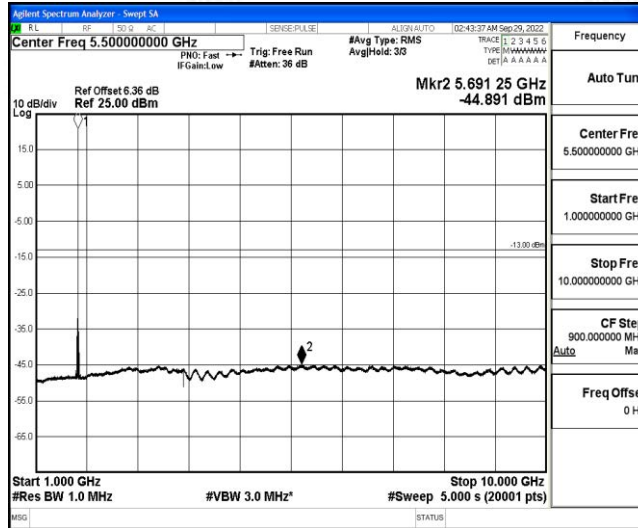

Band66-1.4MHz-QPSK-132322-1RB#0-Range2:0.15~30MHz

Band66-1.4MHz-QPSK-132322-1RB#0-Range3:30~1000MHz

Band66-1.4MHz-QPSK-132322-1RB#0-Range4:1000~10000MHz

Shenzhen LCS Compliance Testing Laboratory Ltd.  
 Add: 101, 201 Bldg A & 301 Bldg C, Juji Industrial Park Yabianxueziwei, Shajing Street, Baoan District, Shenzhen, 518000, China  
 Tel: +(86) 0755-82591330 | E-mail: webmaster@lcs-cert.com | Web: www.lcs-cert.com  
 Scan code to check authenticity