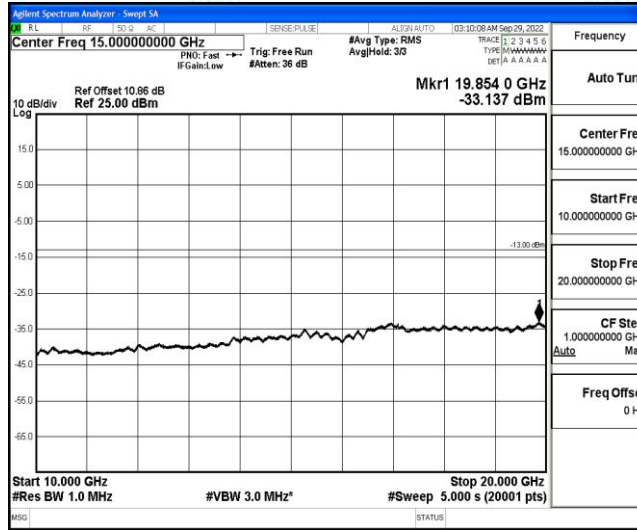

Band66-3MHz-QPSK-132657-1RB#0-Range3:30~1000MHz

Band66-3MHz-QPSK-132657-1RB#0-Range4:1000~10000MHz

Band66-3MHz-QPSK-132657-1RB#0-Range5:10000~20000MHz

Shenzhen LCS Compliance Testing Laboratory Ltd.  
 Add: 101, 201 Bldg A & 301 Bldg C, Juji Industrial Park Yabianxueziwei, Shajing Street, Baoan District, Shenzhen, 518000, China  
 Tel: +(86) 0755-82591330 | E-mail: webmaster@lcs-cert.com | Web: www.lcs-cert.com  
 Scan code to check authenticity