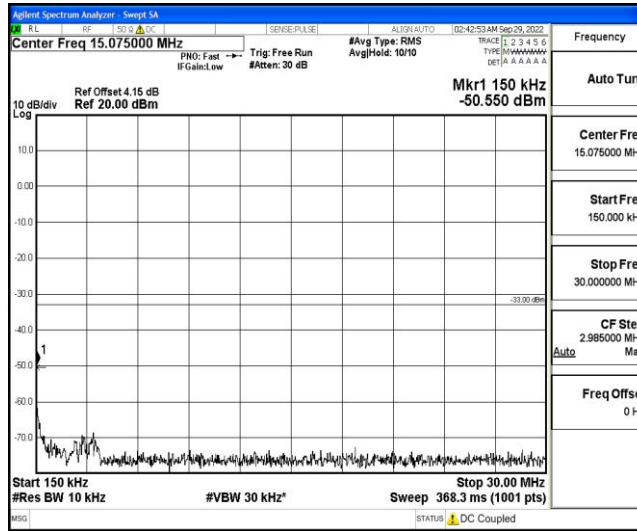

Band66-1.4MHz-QPSK-132322-1RB#0-Range2:0.15~30MHz