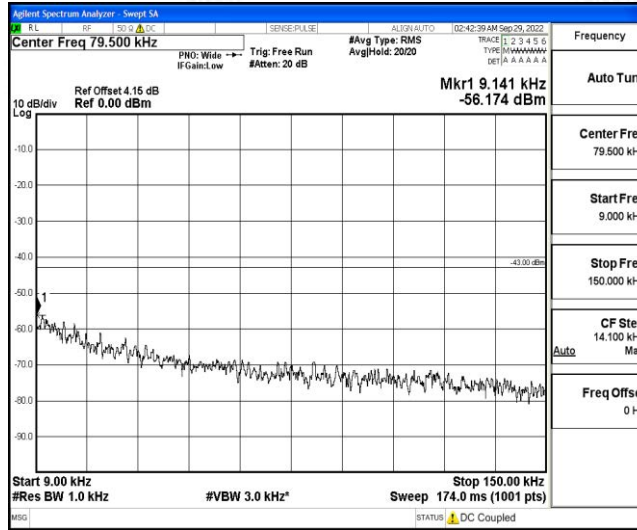

Band66-1.4MHz-QPSK-132322-1RB#0-Range1:0.009~0.15MHz