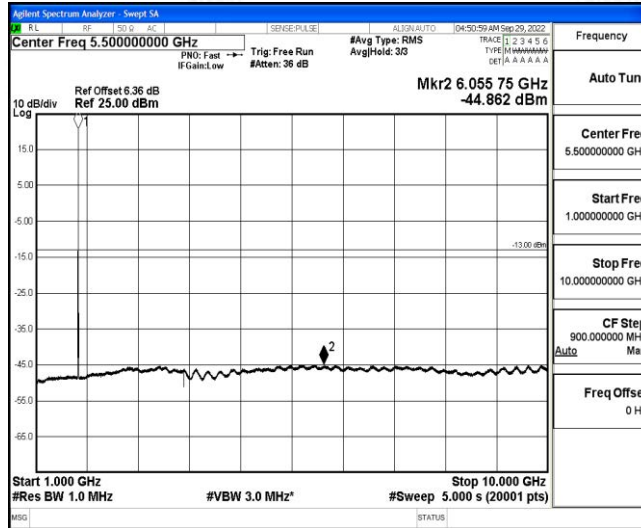

Band66-5MHz-16QAM-132322-1RB#0-Range2:0.15~30MHz

Band66-5MHz-16QAM-132322-1RB#0-Range3:30~1000MHz

Band66-5MHz-16QAM-132322-1RB#0-Range4:1000~10000MHz

Band66-5MHz-16QAM-132322-1RB#0-Range5:10000~20000MHz

Band66-5MHz-16QAM-132647-1RB#0-Range1:0.009~0.15MHz