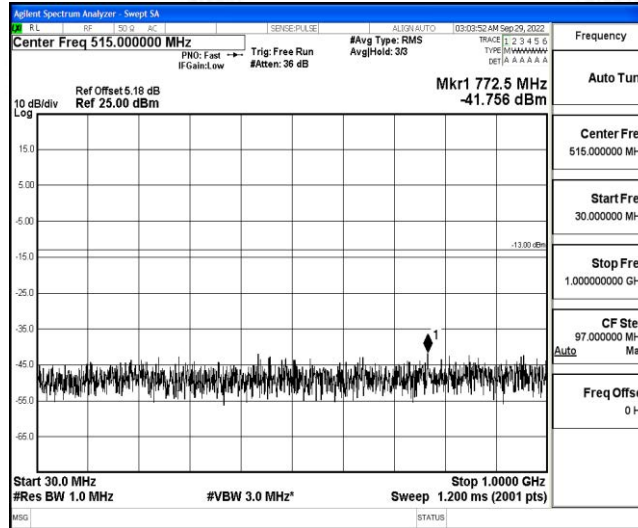

Band66-3MHz-16QAM-131987-1RB#0-Range1:0.009~0.15MHz

Band66-3MHz-16QAM-131987-1RB#0-Range2:0.15~30MHz

Band66-3MHz-16QAM-131987-1RB#0-Range3:30~1000MHz

Shenzhen LCS Compliance Testing Laboratory Ltd.  
 Add: 101, 201 Bldg A & 301 Bldg C, Juji Industrial Park Yabianxueziwei, Shajing Street, Baoan District, Shenzhen, 518000, China  
 Tel: +(86) 0755-82591330 | E-mail: webmaster@lcs-cert.com | Web: www.lcs-cert.com  
 Scan code to check authenticity