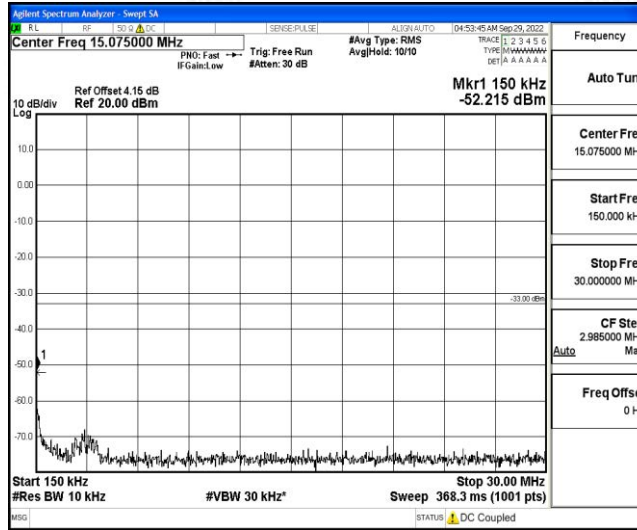

Band66-5MHz-16QAM-132647-1RB#0-Range2:0.15~30MHz