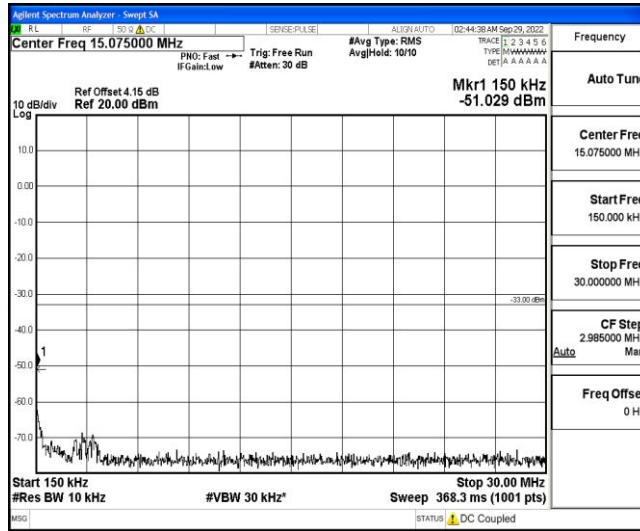

Band66-1.4MHz-16QAM-131979-1RB#0-Range4:1000~10000MHz

Band66-1.4MHz-16QAM-131979-1RB#0-Range5:10000~20000MHz

Band66-1.4MHz-16QAM-132322-1RB#0-Range1:0.009~0.15MHz

Band66-1.4MHz-16QAM-132322-1RB#0-Range2:0.15~30MHz