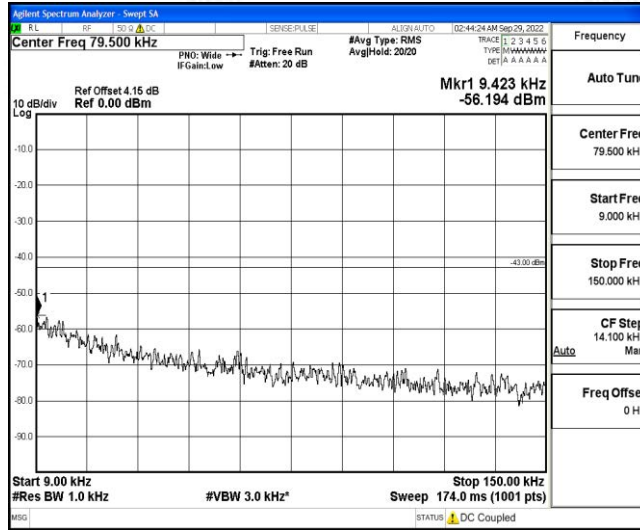

Band66-1.4MHz-16QAM-131979-1RB#0-Range4:1000~10000MHz

Band66-1.4MHz-16QAM-131979-1RB#0-Range5:10000~20000MHz

Band66-1.4MHz-16QAM-132322-1RB#0-Range1:0.009~0.15MHz

Band66-1.4MHz-16QAM-132322-1RB#0-Range2:0.15~30MHz