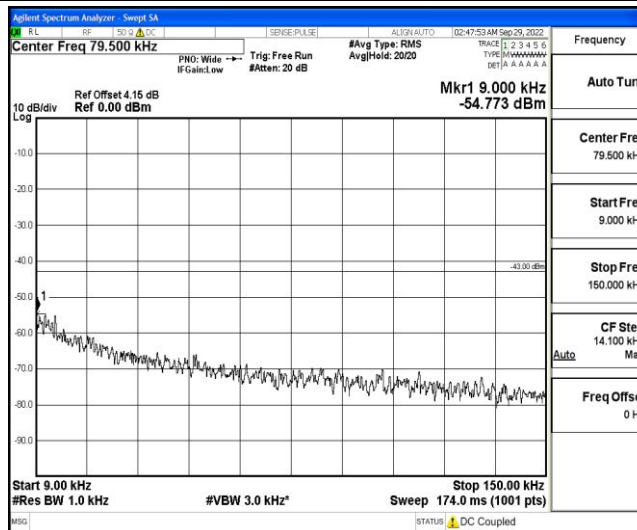

Band66-1.4MHz-16QAM-132665-1RB#0-Range1:0.009~0.15MHz

Shenzhen LCS Compliance Testing Laboratory Ltd.
Add: 101, 201 Bldg A & 301 Bldg C, Juji Industrial Park Yabianxueziwei, Shajing Street, Baoan District, Shenzhen, 518000, China
Tel: +(86) 0755-82591330 | E-mail: webmaster@lcs-cert.com | Web: www.lcs-cert.com
Scan code to check authenticity