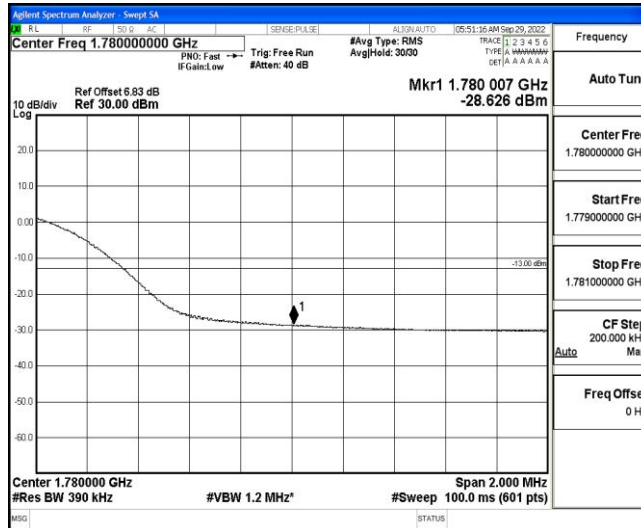

Band66-20MHz-QPSK-132572-100RB#0