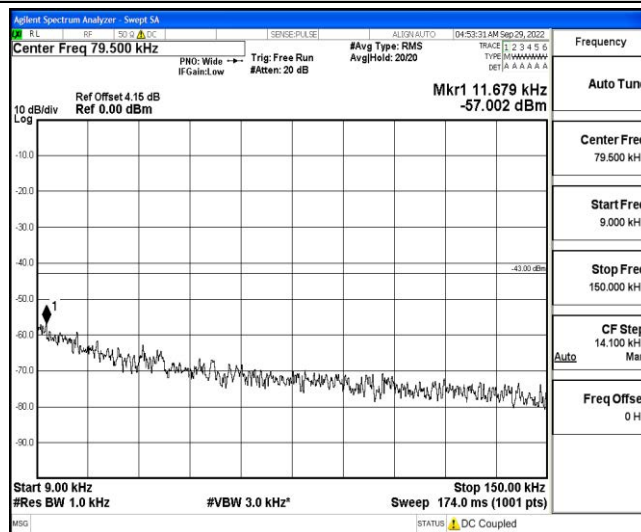

Band66-5MHz-16QAM-132322-1RB#0-Range2:0.15~30MHz

Band66-5MHz-16QAM-132322-1RB#0-Range3:30~1000MHz

Band66-5MHz-16QAM-132322-1RB#0-Range4:1000~10000MHz

Band66-5MHz-16QAM-132322-1RB#0-Range5:10000~20000MHz

Band66-5MHz-16QAM-132647-1RB#0-Range1:0.009~0.15MHz