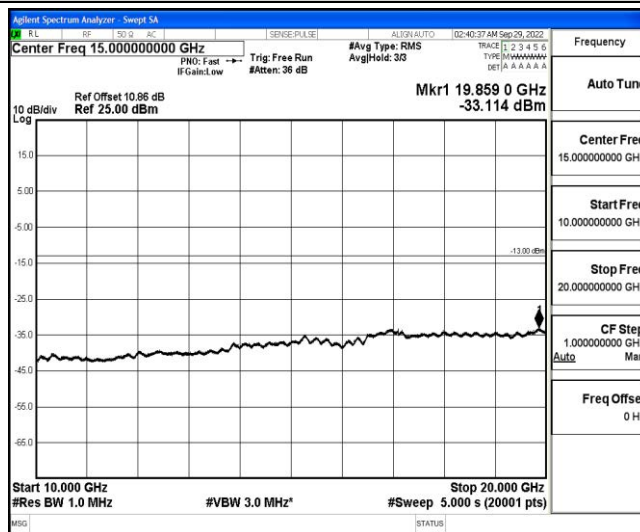

Band66-1.4MHz-QPSK-131979-1RB#0-Range5:10000~20000MHz

Shenzhen LCS Compliance Testing Laboratory Ltd.
Add: 101, 201 Bldg A & 301 Bldg C, Juji Industrial Park Yabianxueziwei, Shajing Street, Baoan District, Shenzhen, 518000, China
Tel: +(86) 0755-82591330 | E-mail: webmaster@lcs-cert.com | Web: www.lcs-cert.com
Scan code to check authenticity