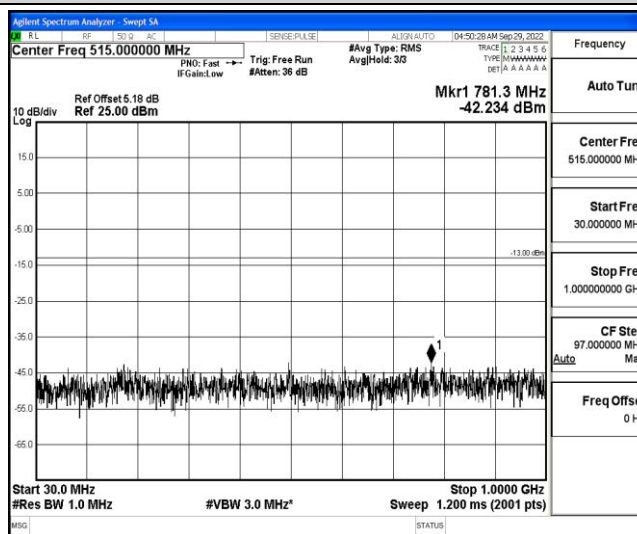

Band66-5MHz-16QAM-132322-1RB#0-Range3:30~1000MHz