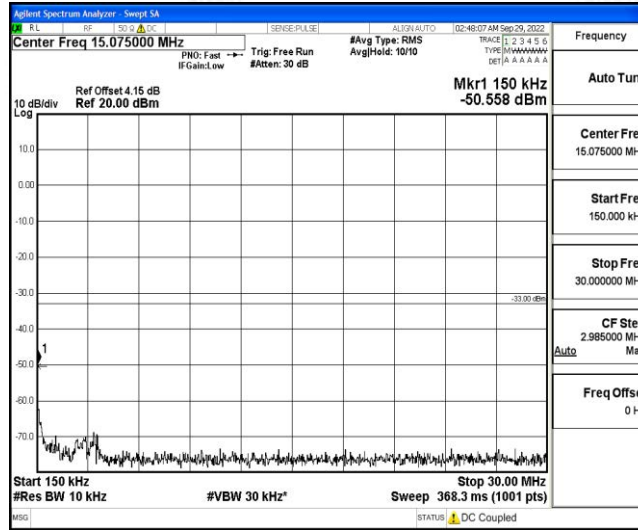

Band66-1.4MHz-16QAM-132322-1RB#0-Range5:10000~20000MHz

Band66-1.4MHz-16QAM-132665-1RB#0-Range1:0.009~0.15MHz

Band66-1.4MHz-16QAM-132665-1RB#0-Range2:0.15~30MHz

Shenzhen LCS Compliance Testing Laboratory Ltd.  
 Add: 101, 201 Bldg A & 301 Bldg C, Juji Industrial Park Yabianxueziwei, Shajing Street, Baoan District, Shenzhen, 518000, China  
 Tel: +(86) 0755-82591330 | E-mail: webmaster@lcs-cert.com | Web: www.lcs-cert.com  
 Scan code to check authenticity