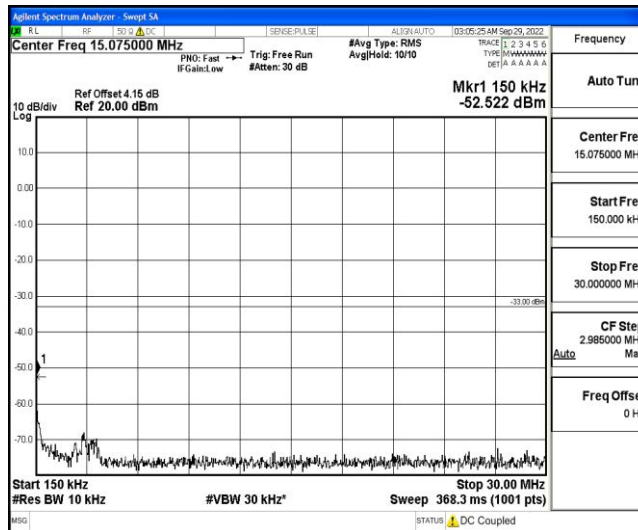

Band66-3MHz-QPSK-132322-1RB#0-Range2:0.15~30MHz