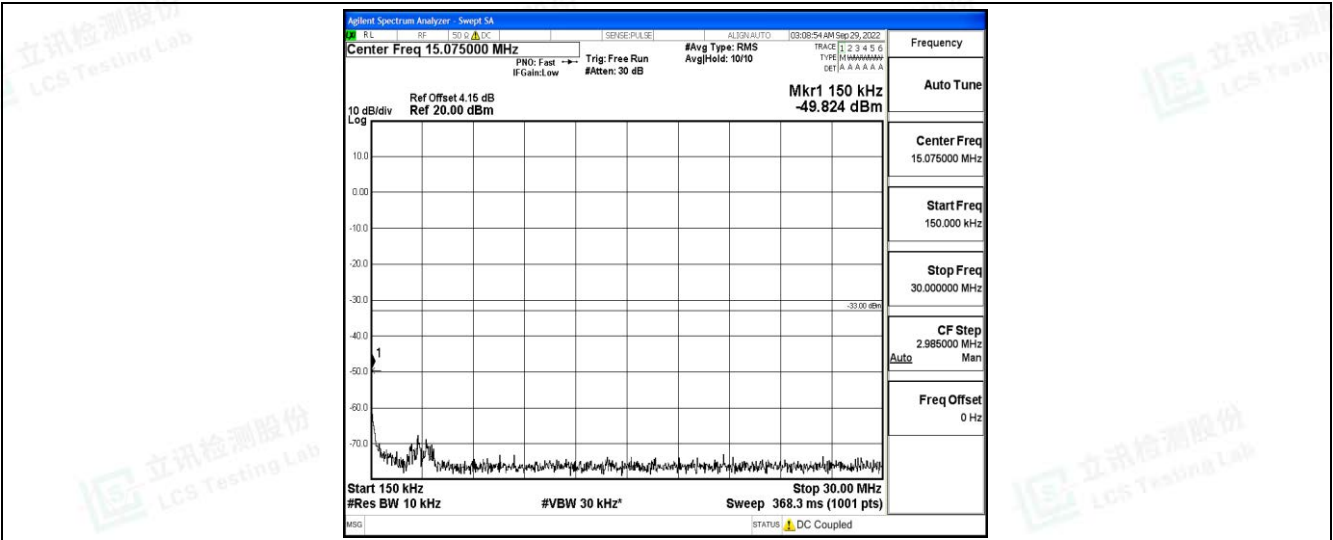

Band66-3MHz-QPSK-132657-1RB#0-Range2:0.15~30MHz