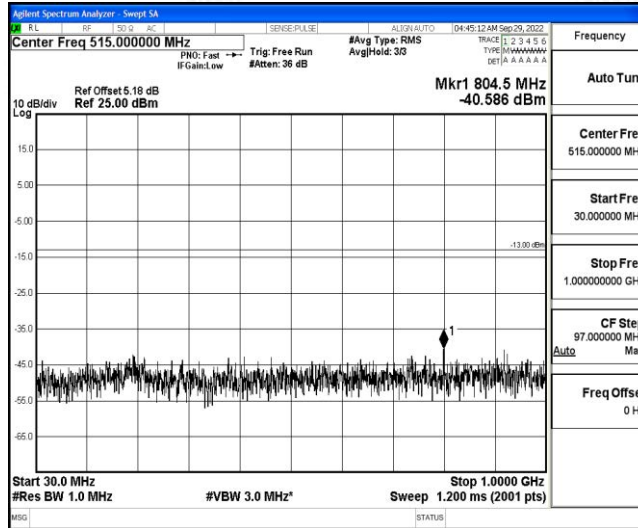

Band66-5MHz-QPSK-131997-1RB#0-Range1:0.009~0.15MHz

Band66-5MHz-QPSK-131997-1RB#0-Range2:0.15~30MHz

Band66-5MHz-QPSK-131997-1RB#0-Range3:30~1000MHz

Shenzhen LCS Compliance Testing Laboratory Ltd.  
 Add: 101, 201 Bldg A & 301 Bldg C, Juji Industrial Park Yabianxueziwei, Shajing Street, Baoan District, Shenzhen, 518000, China  
 Tel: +(86) 0755-82591330 | E-mail: webmaster@lcs-cert.com | Web: www.lcs-cert.com  
 Scan code to check authenticity