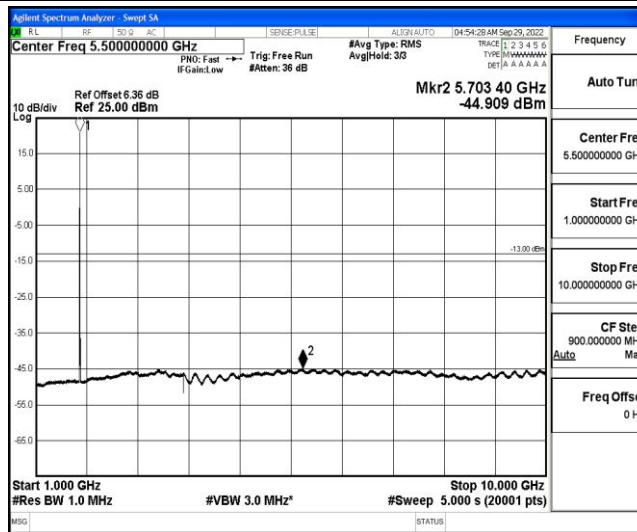

Band66-5MHz-16QAM-132647-1RB#0-Range2:0.15~30MHz

Band66-5MHz-16QAM-132647-1RB#0-Range3:30~1000MHz

Band66-5MHz-16QAM-132647-1RB#0-Range4:1000~10000MHz

Band66-5MHz-16QAM-132647-1RB#0-Range5:10000~20000MHz

Shenzhen LCS Compliance Testing Laboratory Ltd.  
 Add: 101, 201 Bldg A & 301 Bldg C, Juji Industrial Park Yabianxueziwei, Shajing Street, Baoan District, Shenzhen, 518000, China  
 Tel: +(86) 0755-82591330 | E-mail: webmaster@lcs-cert.com | Web: www.lcs-cert.com  
 Scan code to check authenticity