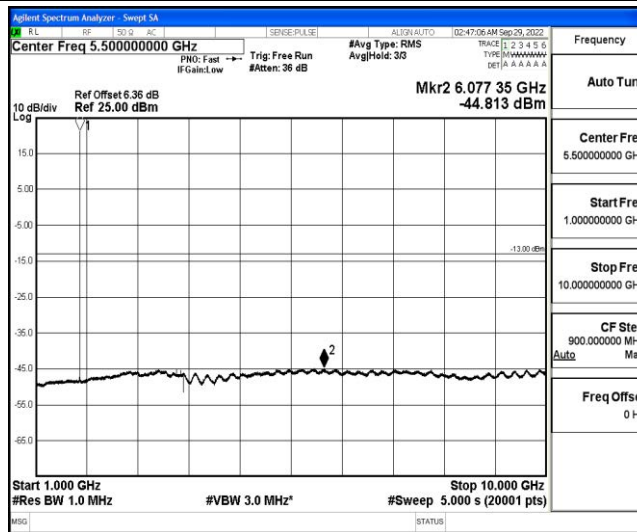

Band66-1.4MHz-QPSK-132665-1RB#0-Range4:1000~10000MHz

Shenzhen LCS Compliance Testing Laboratory Ltd.
Add: 101, 201 Bldg A & 301 Bldg C, Juji Industrial Park Yabianxueziwei, Shajing Street, Baoan District, Shenzhen, 518000, China
Tel: +(86) 0755-82591330 | E-mail: webmaster@lcs-cert.com | Web: www.lcs-cert.com
Scan code to check authenticity