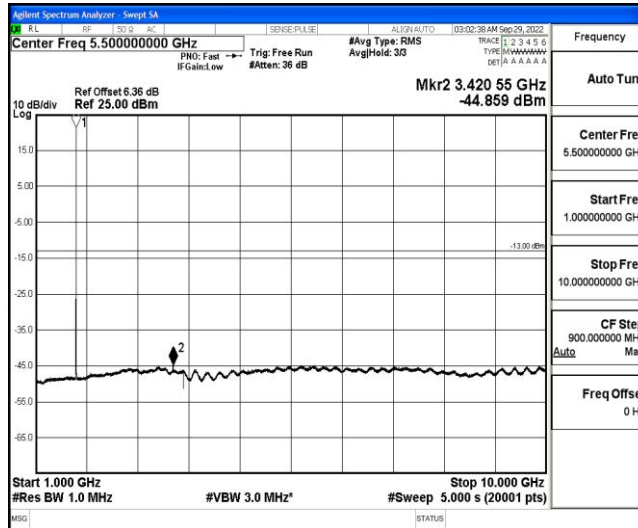

Band66-3MHz-QPSK-131987-1RB#0-Range4:1000~10000MHz