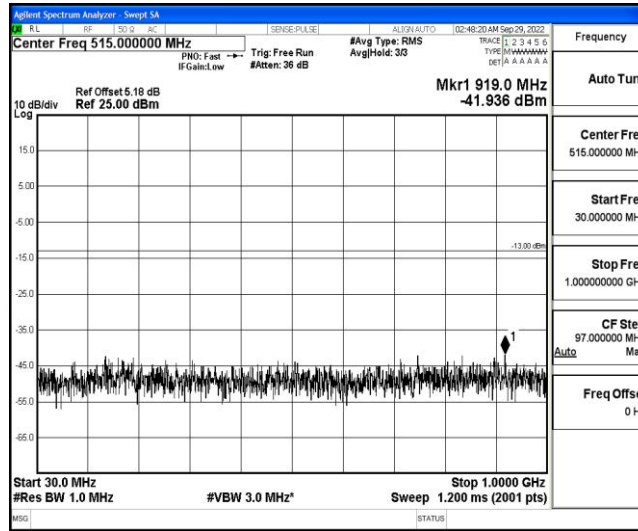

Band66-1.4MHz-16QAM-132665-1RB#0-Range3:30~1000MHz