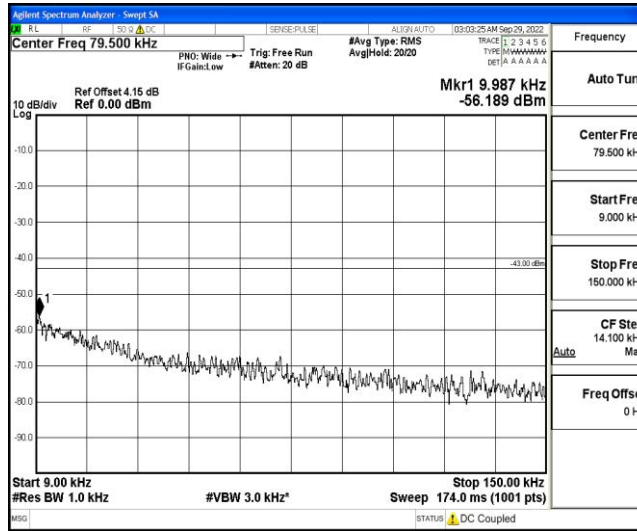

Band66-3MHz-16QAM-131987-1RB#0-Range1:0.009~0.15MHz