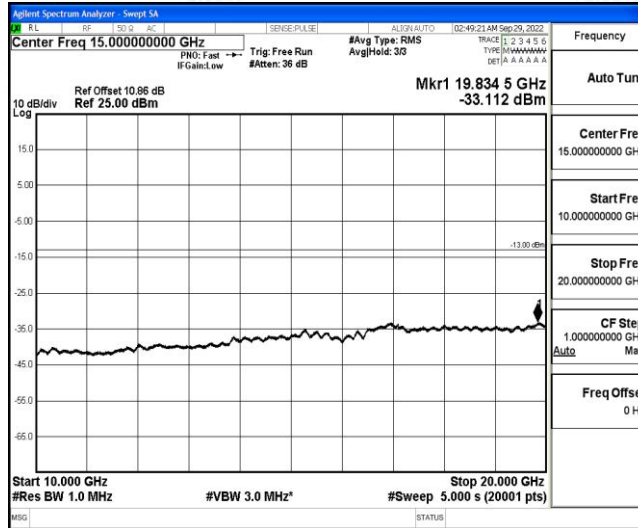

Band66-1.4MHz-16QAM-132665-1RB#0-Range3:30~1000MHz

Band66-1.4MHz-16QAM-132665-1RB#0-Range4:1000~10000MHz

Band66-1.4MHz-16QAM-132665-1RB#0-Range5:10000~20000MHz

Shenzhen LCS Compliance Testing Laboratory Ltd.  
 Add: 101, 201 Bldg A & 301 Bldg C, Juji Industrial Park Yabianxueziwei, Shajing Street, Baoan District, Shenzhen, 518000, China  
 Tel: +(86) 0755-82591330 | E-mail: webmaster@lcs-cert.com | Web: www.lcs-cert.com  
 Scan code to check authenticity