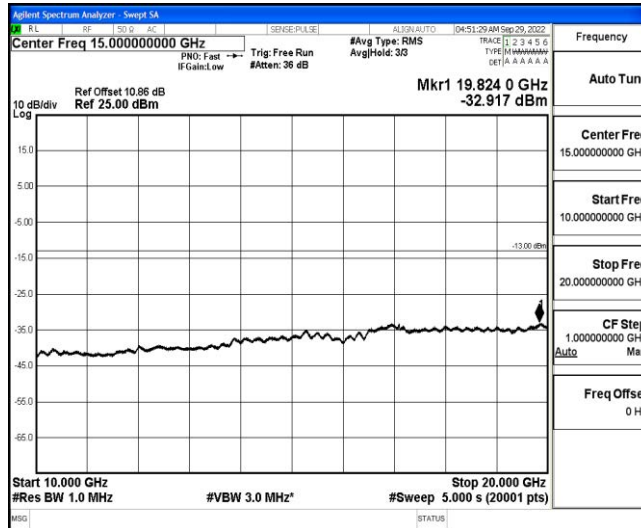

Band66-5MHz-16QAM-132322-1RB#0-Range2:0.15~30MHz

Band66-5MHz-16QAM-132322-1RB#0-Range3:30~1000MHz

Band66-5MHz-16QAM-132322-1RB#0-Range4:1000~10000MHz

Band66-5MHz-16QAM-132322-1RB#0-Range5:10000~20000MHz

Band66-5MHz-16QAM-132647-1RB#0-Range1:0.009~0.15MHz