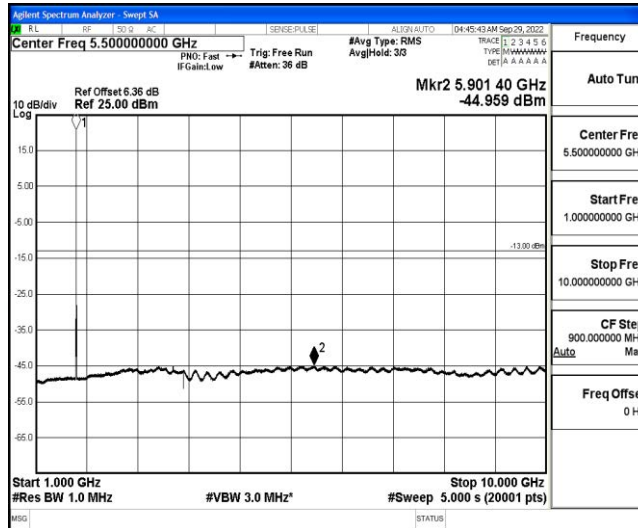

Band66-5MHz-QPSK-131997-1RB#0-Range4:1000~10000MHz