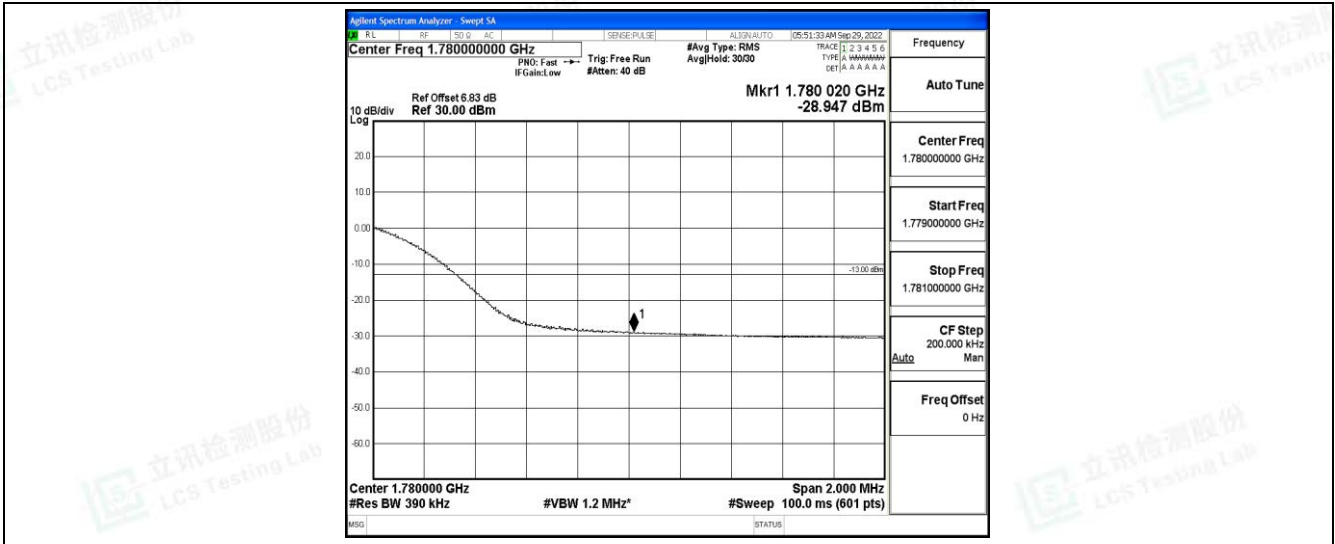

Band66-10MHz-16QAM-132622-50RB#0

Band66-15MHz-QPSK-132047-75RB#0

Band66-15MHz-QPSK-132597-75RB#0

Band66-15MHz-16QAM-132047-75RB#0

Band66-15MHz-16QAM-132597-75RB#0

Band66-20MHz-QPSK-132072-100RB#0

Shenzhen LCS Compliance Testing Laboratory Ltd.  
 Add: 101, 201 Bldg A & 301 Bldg C, Juji Industrial Park Yabianxueziwei, Shajing Street, Baoan District, Shenzhen, 518000, China  
 Tel: +(86) 0755-82591330 | E-mail: webmaster@lcs-cert.com | Web: www.lcs-cert.com  
 Scan code to check authenticity

Band66-20MHz-QPSK-132572-100RB#0

Band66-20MHz-16QAM-132072-100RB#0

Band66-20MHz-16QAM-132572-100RB#0

Shenzhen LCS Compliance Testing Laboratory Ltd.  
 Add: 101, 201 Bldg A & 301 Bldg C, Juji Industrial Park Yabianxueziwei, Shajing Street, Baoan District, Shenzhen, 518000, China  
 Tel: +(86) 0755-82591330 | E-mail: webmaster@lcs-cert.com | Web: www.lcs-cert.com  
 Scan code to check authenticity