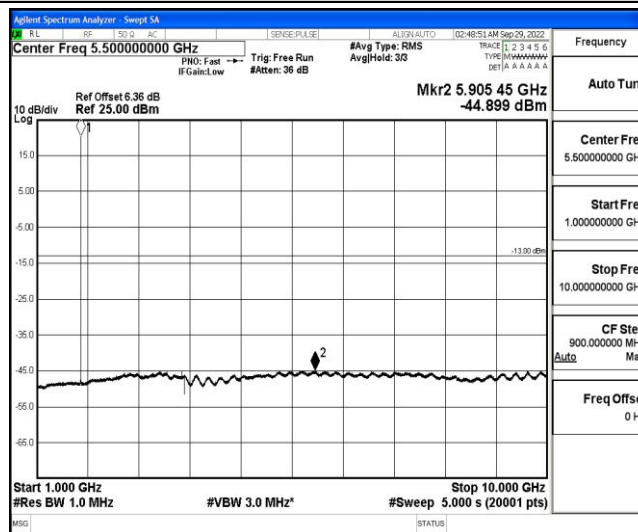

Band66-1.4MHz-16QAM-132665-1RB#0-Range4:1000~10000MHz

Shenzhen LCS Compliance Testing Laboratory Ltd.
Add: 101, 201 Bldg A & 301 Bldg C, Juji Industrial Park Yabianxueziwei, Shajing Street, Baoan District, Shenzhen, 518000, China
Tel: +(86) 0755-82591330 | E-mail: webmaster@lcs-cert.com | Web: www.lcs-cert.com
Scan code to check authenticity