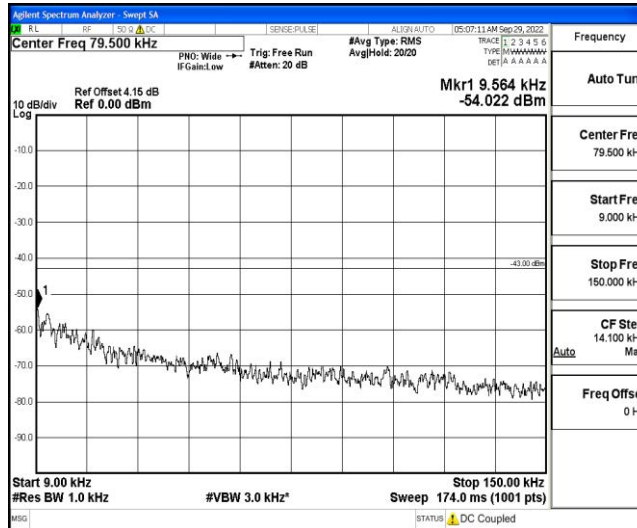

Band66-10MHz-QPSK-132022-1RB#0-Range1:0.009~0.15MHz