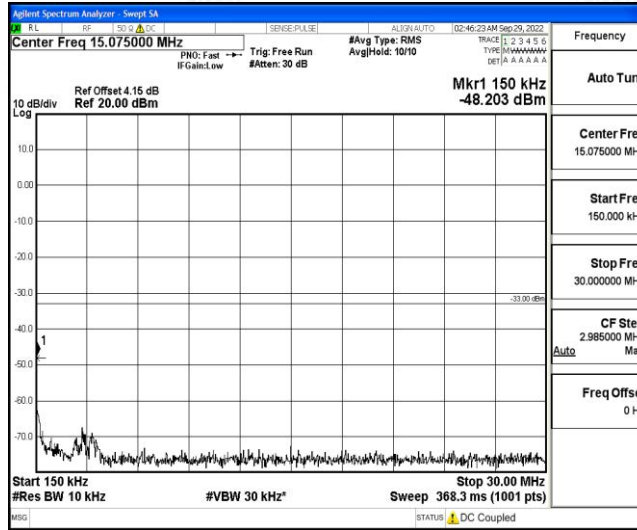

Band66-1.4MHz-QPSK-132322-1RB#0-Range5:10000~20000MHz

Band66-1.4MHz-QPSK-132665-1RB#0-Range1:0.009~0.15MHz

Band66-1.4MHz-QPSK-132665-1RB#0-Range2:0.15~30MHz

Shenzhen LCS Compliance Testing Laboratory Ltd.  
 Add: 101, 201 Bldg A & 301 Bldg C, Juji Industrial Park Yabianxueziwei, Shajing Street, Baoan District, Shenzhen, 518000, China  
 Tel: +(86) 0755-82591330 | E-mail: webmaster@lcs-cert.com | Web: www.lcs-cert.com  
 Scan code to check authenticity