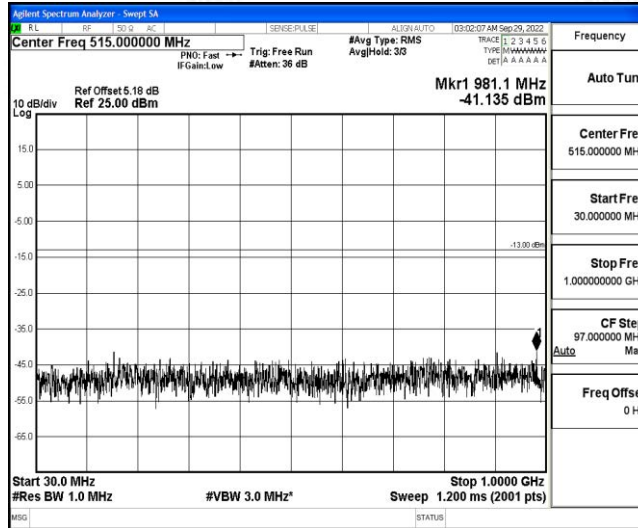

Band66-3MHz-QPSK-131987-1RB#0-Range1:0.009~0.15MHz

Band66-3MHz-QPSK-131987-1RB#0-Range2:0.15~30MHz

Band66-3MHz-QPSK-131987-1RB#0-Range3:30~1000MHz

Shenzhen LCS Compliance Testing Laboratory Ltd.  
 Add: 101, 201 Bldg A & 301 Bldg C, Juji Industrial Park Yabianxueziwei, Shajing Street, Baoan District, Shenzhen, 518000, China  
 Tel: +(86) 0755-82591330 | E-mail: webmaster@lcs-cert.com | Web: www.lcs-cert.com  
 Scan code to check authenticity