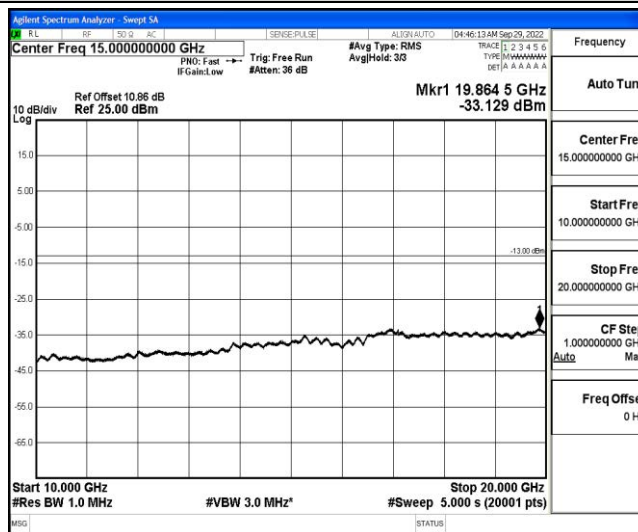

Band66-5MHz-QPSK-131997-1RB#0-Range5:10000~20000MHz