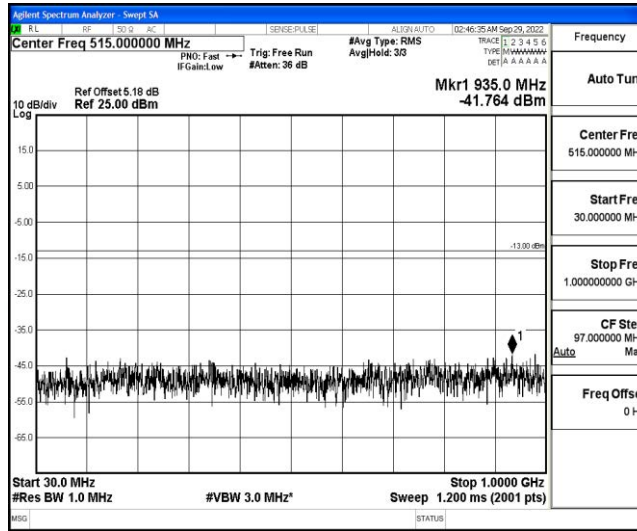

Band66-1.4MHz-QPSK-132665-1RB#0-Range3:30~1000MHz