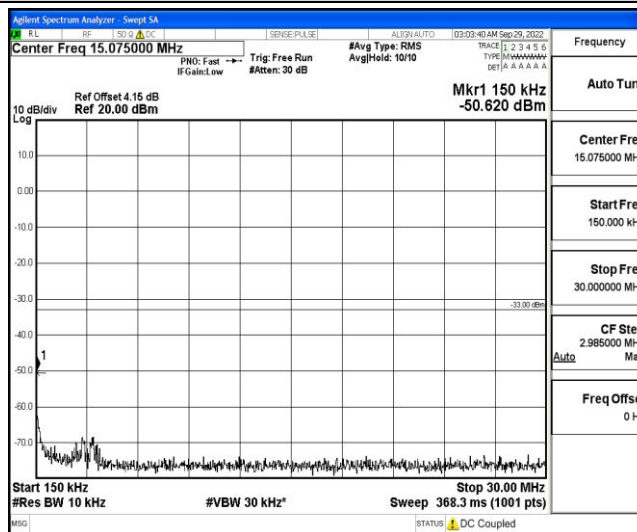

Band66-3MHz-16QAM-131987-1RB#0-Range2:0.15~30MHz

Shenzhen LCS Compliance Testing Laboratory Ltd.
Add: 101, 201 Bldg A & 301 Bldg C, Juji Industrial Park Yabianxueziwei, Shajing Street, Baoan District, Shenzhen, 518000, China
Tel: +(86) 0755-82591330 | E-mail: webmaster@lcs-cert.com | Web: www.lcs-cert.com
Scan code to check authenticity