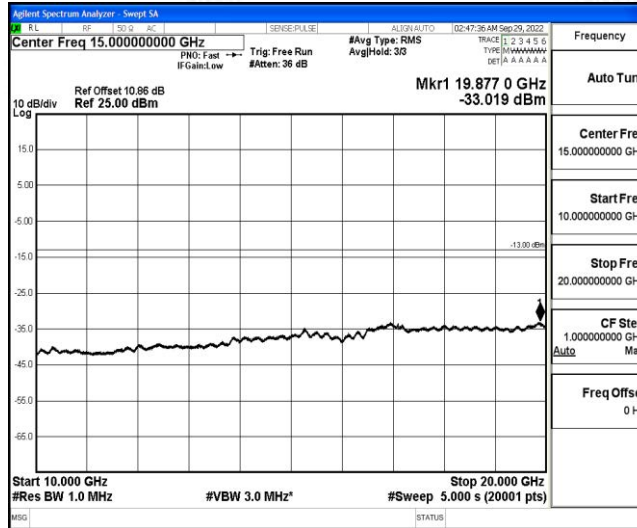

Band66-1.4MHz-QPSK-132665-1RB#0-Range3:30~1000MHz

Band66-1.4MHz-QPSK-132665-1RB#0-Range4:1000~10000MHz

Band66-1.4MHz-QPSK-132665-1RB#0-Range5:10000~20000MHz

Shenzhen LCS Compliance Testing Laboratory Ltd.  
 Add: 101, 201 Bldg A & 301 Bldg C, Juji Industrial Park Yabianxueziwei, Shajing Street, Baoan District, Shenzhen, 518000, China  
 Tel: +(86) 0755-82591330 | E-mail: webmaster@lcs-cert.com | Web: www.lcs-cert.com  
 Scan code to check authenticity