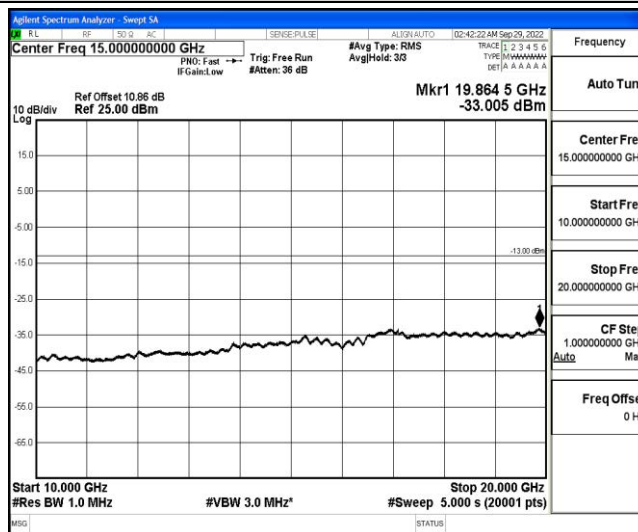

Band66-1.4MHz-16QAM-131979-1RB#0-Range4:1000~10000MHz

Band66-1.4MHz-16QAM-131979-1RB#0-Range5:10000~20000MHz

Band66-1.4MHz-16QAM-132322-1RB#0-Range1:0.009~0.15MHz

Band66-1.4MHz-16QAM-132322-1RB#0-Range2:0.15~30MHz