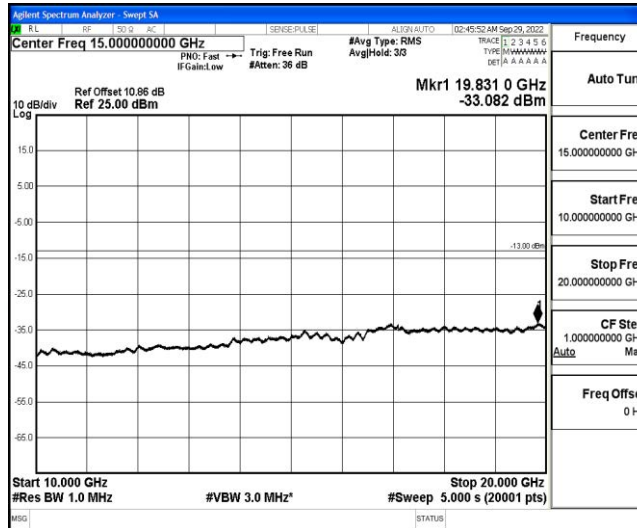

Band66-1.4MHz-16QAM-132322-1RB#0-Range5:10000~20000MHz