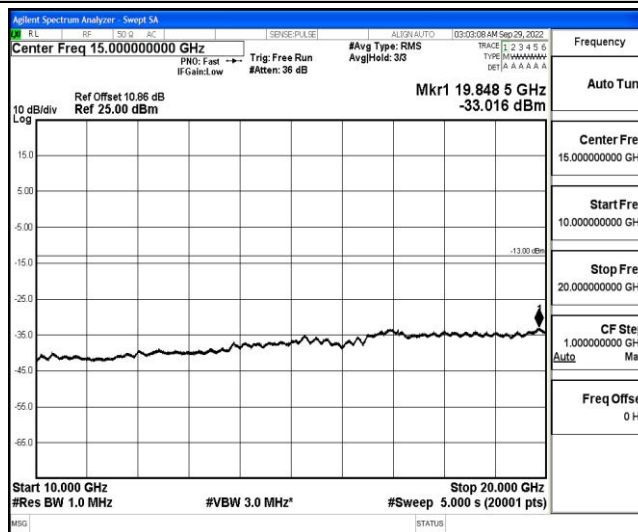

Band66-3MHz-QPSK-131987-1RB#0-Range5:10000~20000MHz

Shenzhen LCS Compliance Testing Laboratory Ltd.
Add: 101, 201 Bldg A & 301 Bldg C, Juji Industrial Park Yabianxueziwei, Shajing Street, Baoan District, Shenzhen, 518000, China
Tel: +(86) 0755-82591330 | E-mail: webmaster@lcs-cert.com | Web: www.lcs-cert.com
Scan code to check authenticity