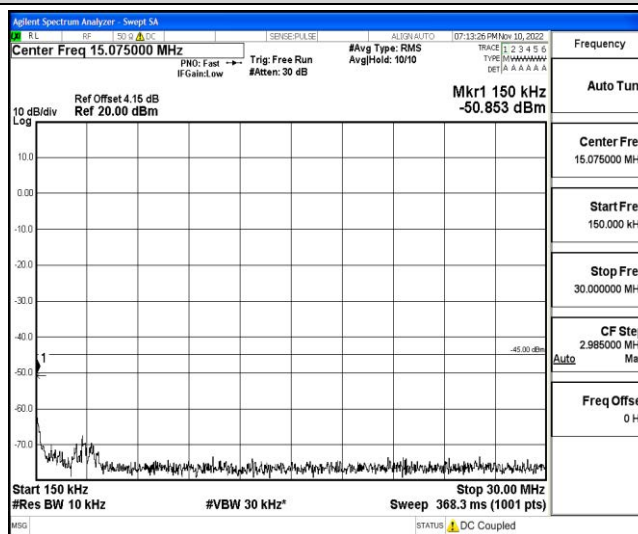

Band41-20MHz-QPSK-41490-1RB#0-Range6:20000~26500MHz

Band41-20MHz-16QAM-39750-1RB#0-Range1:0.009~0.15MHz

Band41-20MHz-16QAM-39750-1RB#0-Range2:0.15~30MHz

Band41-20MHz-16QAM-39750-1RB#0-Range3:30~1000MHz

Shenzhen LCS Compliance Testing Laboratory Ltd.
 Add: 101, 201 Bldg A & 301 Bldg C, Juji Industrial Park Yabianxueziwei, Shajing Street, Baoan District, Shenzhen, 518000, China
 Tel: +(86) 0755-82591330 | E-mail: webmaster@lcs-cert.com | Web: www.lcs-cert.com
 Scan code to check authenticity