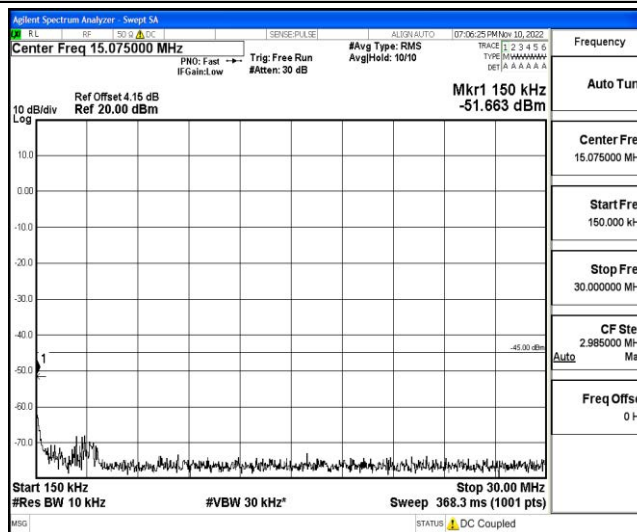

Band41-15MHz-16QAM-41515-1RB#0-Range2:0.15~30MHz

Band41-15MHz-16QAM-41515-1RB#0-Range3:30~1000MHz

Shenzhen LCS Compliance Testing Laboratory Ltd.
Add: 101, 201 Bldg A & 301 Bldg C, Juji Industrial Park Yabianxueziwei, Shajing Street, Baoan District, Shenzhen, 518000, China
Tel: +(86) 0755-82591330 | E-mail: webmaster@lcs-cert.com | Web: www.lcs-cert.com
Scan code to check authenticity