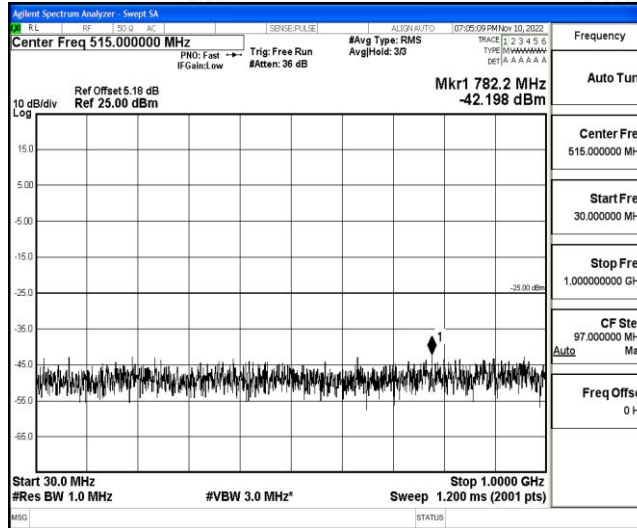

Band41-15MHz-QPSK-41515-1RB#0-Range3:30~1000MHz

Band41-15MHz-QPSK-41515-1RB#0-Range4:1000~10000MHz