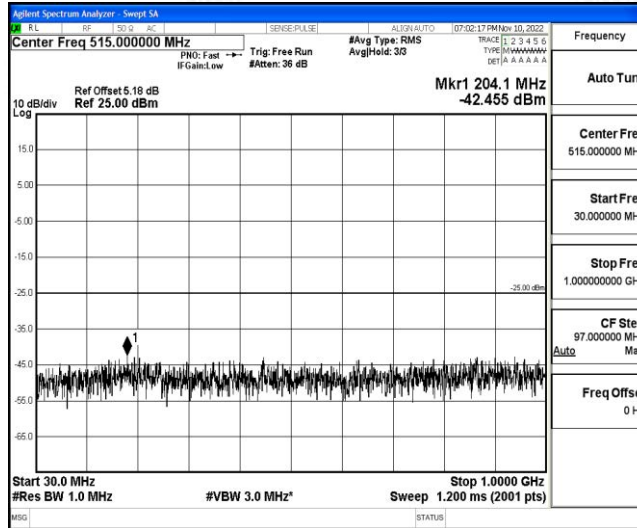

Band41-15MHz-QPSK-40620-1RB#0-Range1:0.009~0.15MHz

Band41-15MHz-QPSK-40620-1RB#0-Range2:0.15~30MHz

Band41-15MHz-QPSK-40620-1RB#0-Range3:30~1000MHz

Shenzhen LCS Compliance Testing Laboratory Ltd.
 Add: 101, 201 Bldg A & 301 Bldg C, Juji Industrial Park Yabianxueziwei, Shajing Street, Baoan District, Shenzhen, 518000, China
 Tel: +(86) 0755-82591330 | E-mail: webmaster@lcs-cert.com | Web: www.lcs-cert.com
 Scan code to check authenticity