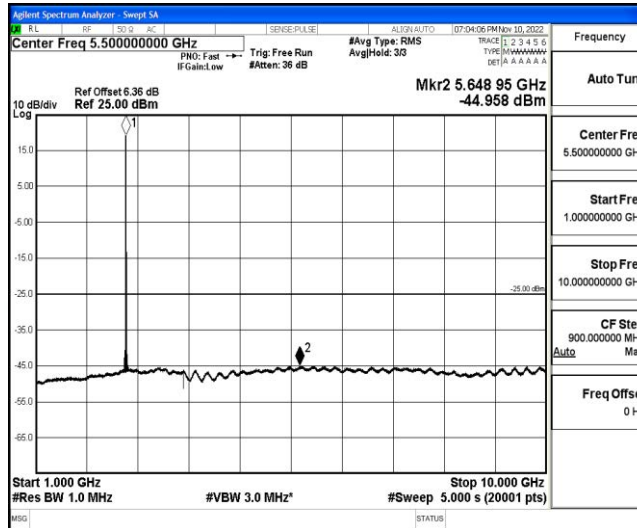

Band41-15MHz-16QAM-40620-1RB#0-Range4: 1000~10000MHz

Band41-15MHz-16QAM-40620-1RB#0-Range5: 10000~20000MHz

Band41-15MHz-16QAM-40620-1RB#0-Range6: 20000~26500MHz

Band41-15MHz-16QAM-41515-1RB#0-Range1:0.009~0.15MHz