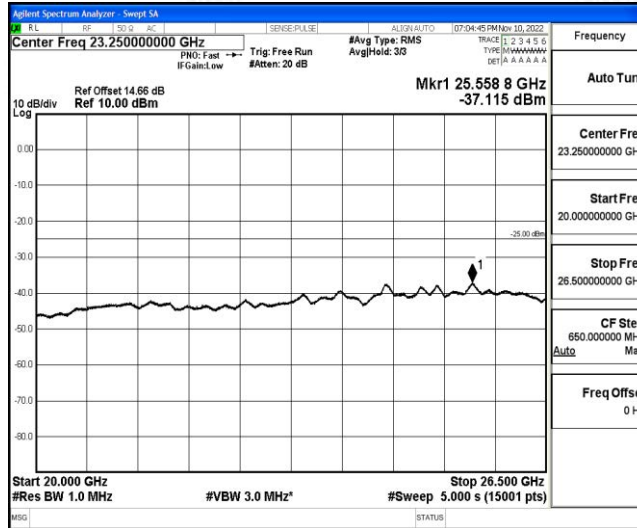

Band41-15MHz-16QAM-40620-1RB#0-Range4: 1000~10000MHz

Band41-15MHz-16QAM-40620-1RB#0-Range5: 10000~20000MHz

Band41-15MHz-16QAM-40620-1RB#0-Range6: 20000~26500MHz

Band41-15MHz-16QAM-41515-1RB#0-Range1:0.009~0.15MHz