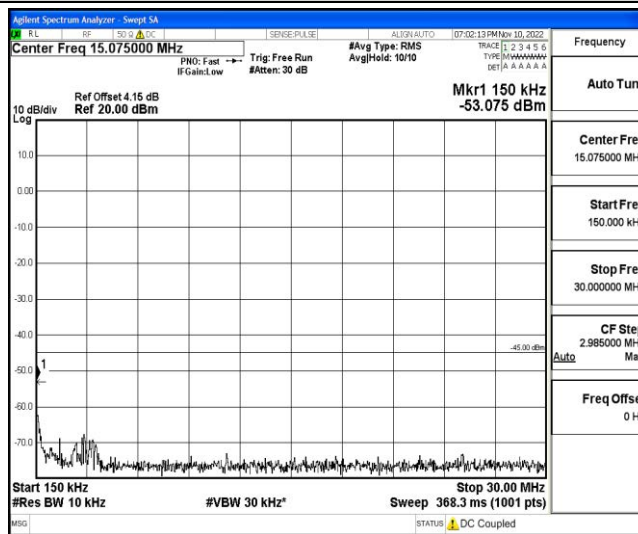

Band41-15MHz-QPSK-40620-1RB#0-Range2:0.15~30MHz

Band41-15MHz-QPSK-40620-1RB#0-Range3:30~1000MHz

Shenzhen LCS Compliance Testing Laboratory Ltd.
Add: 101, 201 Bldg A & 301 Bldg C, Juji Industrial Park Yabianxueziwei, Shajing Street, Baoan District, Shenzhen, 518000, China
Tel: +(86) 0755-82591330 | E-mail: webmaster@lcs-cert.com | Web: www.lcs-cert.com
Scan code to check authenticity