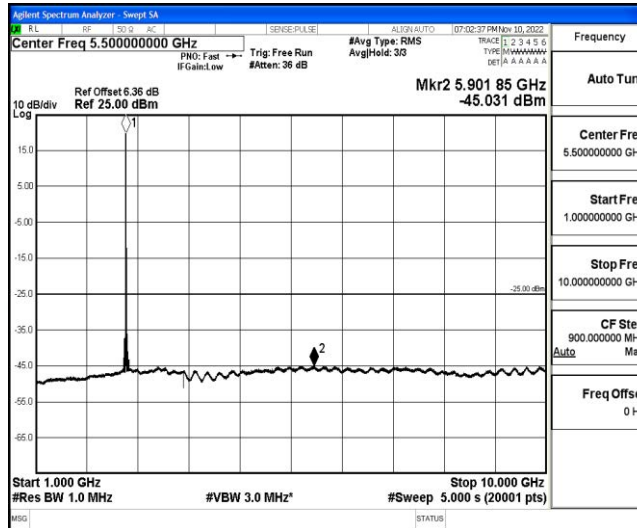

Band41-15MHz-QPSK-40620-1RB#0-Range4:1000~10000MHz

Band41-15MHz-QPSK-40620-1RB#0-Range5:10000~20000MHz