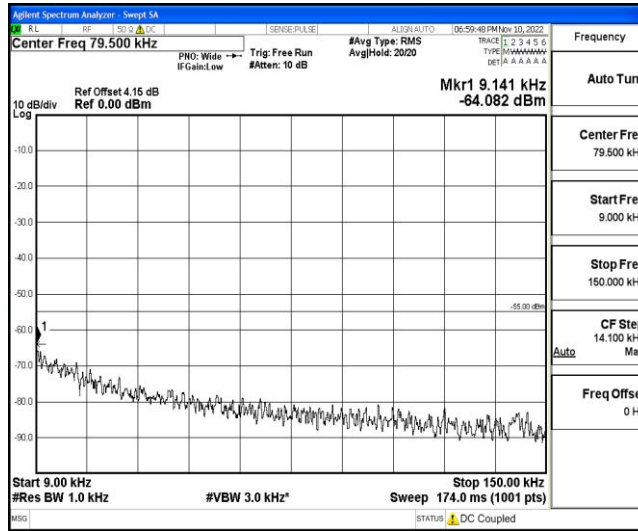

Band41-15MHz-16QAM-39725-1RB#0-Range1:0.009~0.15MHz

Band41-15MHz-16QAM-39725-1RB#0-Range2:0.15~30MHz