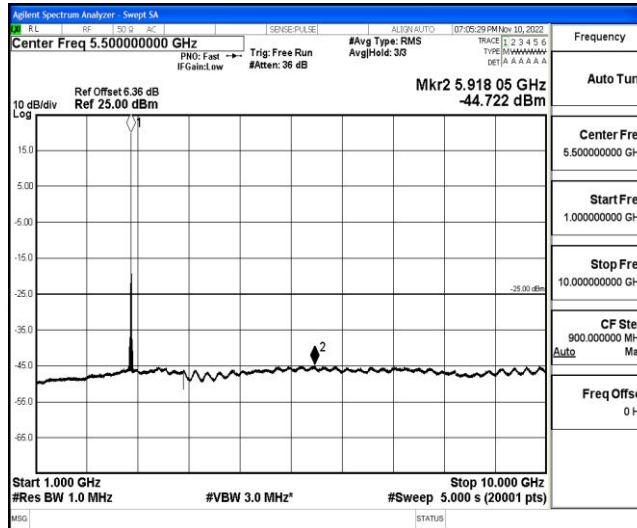

Band41-15MHz-QPSK-41515-1RB#0-Range4:1000~10000MHz

Band41-15MHz-QPSK-41515-1RB#0-Range5:10000~20000MHz