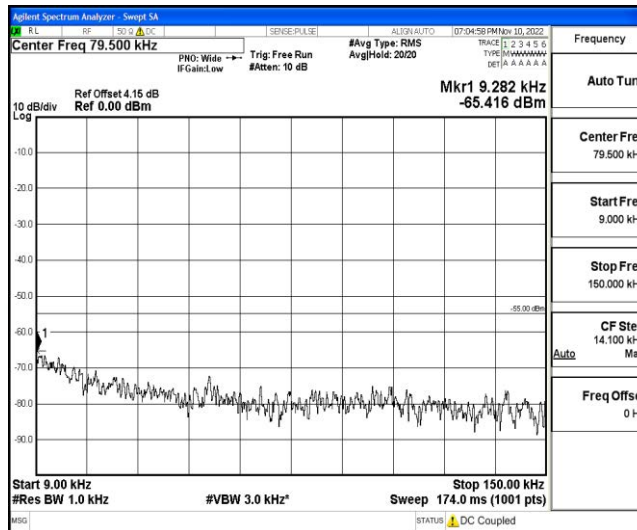

Band41-15MHz-QPSK-40620-1RB#0-Range4:1000~10000MHz

Band41-15MHz-QPSK-40620-1RB#0-Range5:10000~20000MHz

Band41-15MHz-QPSK-40620-1RB#0-Range6:20000~26500MHz

Band41-15MHz-QPSK-41515-1RB#0-Range1:0.009~0.15MHz