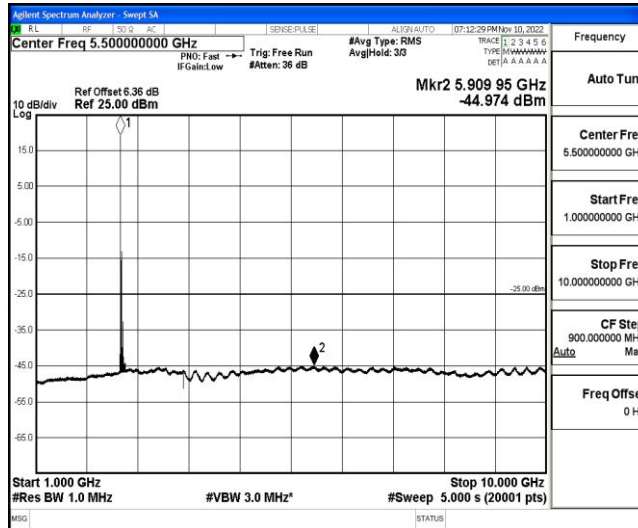

Band41-20MHz-QPSK-39750-1RB#0-Range4:1000~10000MHz

Band41-20MHz-QPSK-39750-1RB#0-Range5:10000~20000MHz