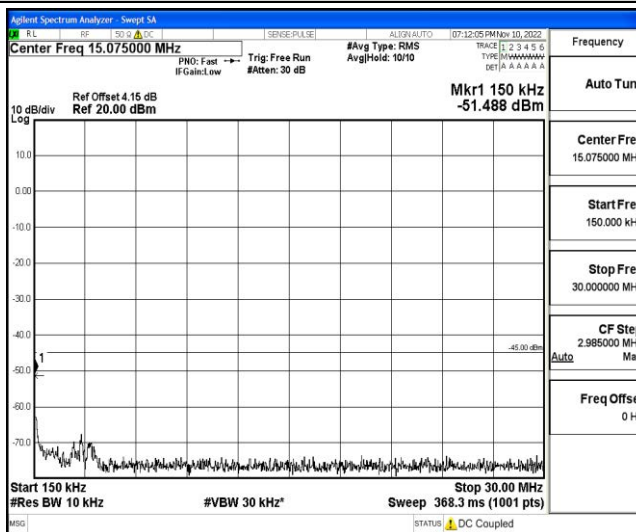

Band41-20MHz-QPSK-39750-1RB#0-Range2:0.15~30MHz

Band41-20MHz-QPSK-39750-1RB#0-Range3:30~1000MHz

Shenzhen LCS Compliance Testing Laboratory Ltd.
Add: 101, 201 Bldg A & 301 Bldg C, Juji Industrial Park Yabianxueziwei, Shajing Street, Baoan District, Shenzhen, 518000, China
Tel: +(86) 0755-82591330 | E-mail: webmaster@lcs-cert.com | Web: www.lcs-cert.com
Scan code to check authenticity