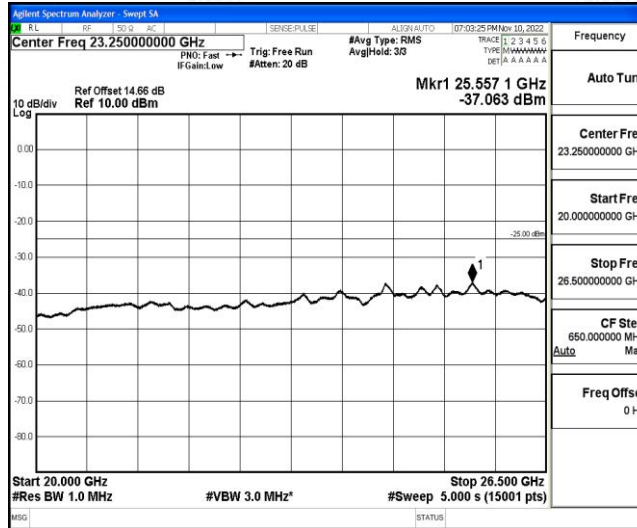

Band41-15MHz-QPSK-40620-1RB#0-Range4:1000~10000MHz

Band41-15MHz-QPSK-40620-1RB#0-Range5:10000~20000MHz

Band41-15MHz-QPSK-40620-1RB#0-Range6:20000~26500MHz

Band41-15MHz-QPSK-41515-1RB#0-Range1:0.009~0.15MHz