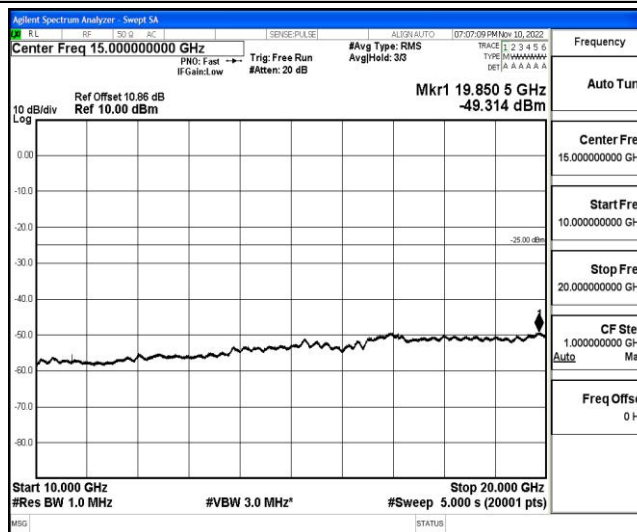

Band41-15MHz-16QAM-41515-1RB#0-Range5:10000~20000MHz

Band41-15MHz-16QAM-41515-1RB#0-Range6:20000~26500MHz