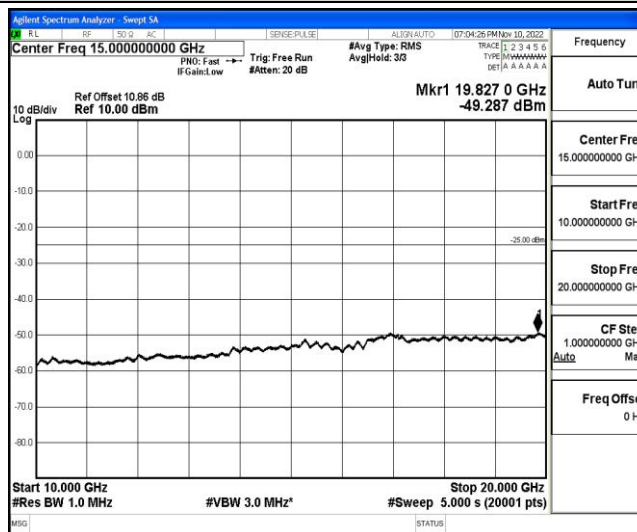

Band41-15MHz-16QAM-40620-1RB#0-Range4: 1000~10000MHz

Band41-15MHz-16QAM-40620-1RB#0-Range5: 10000~20000MHz

Band41-15MHz-16QAM-40620-1RB#0-Range6: 20000~26500MHz

Band41-15MHz-16QAM-41515-1RB#0-Range1:0.009~0.15MHz