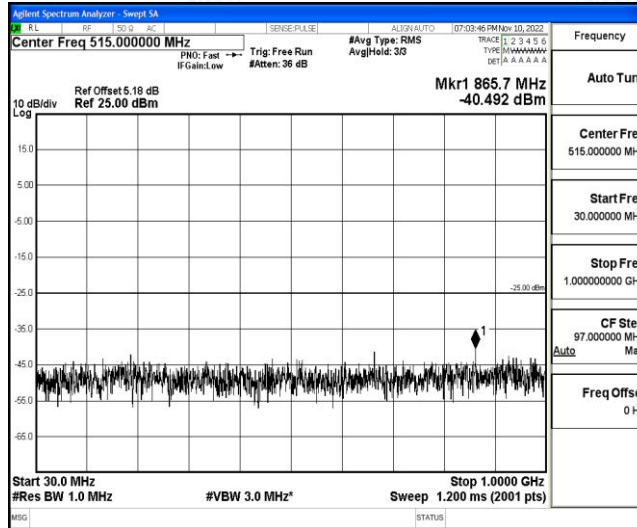

Band41-15MHz-16QAM-40620-1RB#0-Range3:30~1000MHz

Band41-15MHz-16QAM-40620-1RB#0-Range4: 1000~10000MHz