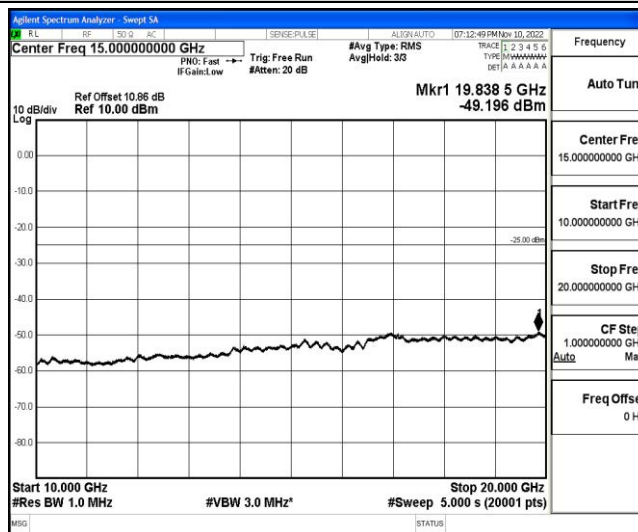

Band41-20MHz-QPSK-39750-1RB#0-Range5:10000~20000MHz

Band41-20MHz-QPSK-39750-1RB#0-Range6:20000~26500MHz