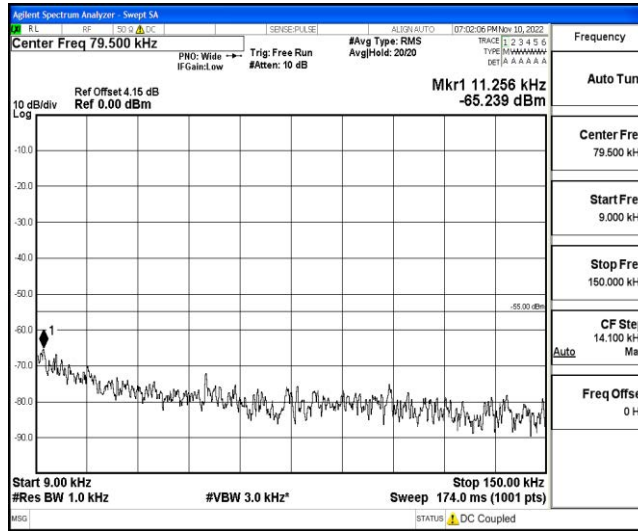

Band41-15MHz-QPSK-40620-1RB#0-Range1:0.009~0.15MHz

Band41-15MHz-QPSK-40620-1RB#0-Range2:0.15~30MHz