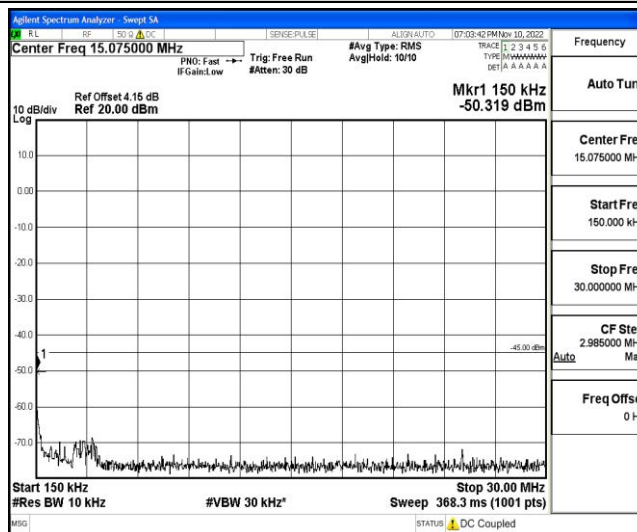

Band41-15MHz-16QAM-40620-1RB#0-Range2:0.15~30MHz

Band41-15MHz-16QAM-40620-1RB#0-Range3:30~1000MHz

Shenzhen LCS Compliance Testing Laboratory Ltd.
Add: 101, 201 Bldg A & 301 Bldg C, Juji Industrial Park Yabianxueziwei, Shajing Street, Baoan District, Shenzhen, 518000, China
Tel: +(86) 0755-82591330 | E-mail: webmaster@lcs-cert.com | Web: www.lcs-cert.com
Scan code to check authenticity