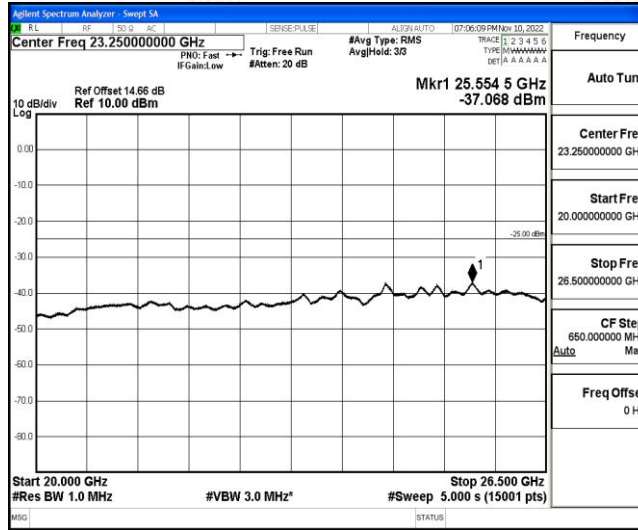

Band41-15MHz-QPSK-41515-1RB#0-Range4:1000~10000MHz

Band41-15MHz-QPSK-41515-1RB#0-Range5:10000~20000MHz

Band41-15MHz-QPSK-41515-1RB#0-Range6:20000~26500MHz

Shenzhen LCS Compliance Testing Laboratory Ltd.
 Add: 101, 201 Bldg A & 301 Bldg C, Juji Industrial Park Yabianxueziwei, Shajing Street, Baoan District, Shenzhen, 518000, China
 Tel: +(86) 0755-82591330 | E-mail: webmaster@lcs-cert.com | Web: www.lcs-cert.com
 Scan code to check authenticity