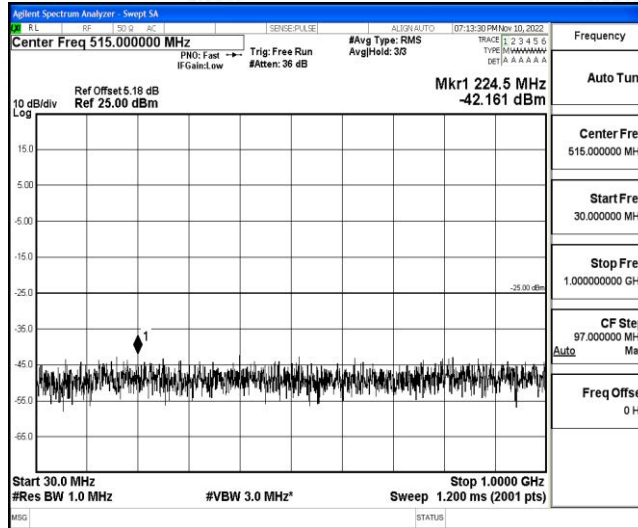

Band41-20MHz-QPSK-41490-1RB#0-Range6:20000~26500MHz

Band41-20MHz-16QAM-39750-1RB#0-Range1:0.009~0.15MHz

Band41-20MHz-16QAM-39750-1RB#0-Range2:0.15~30MHz

Band41-20MHz-16QAM-39750-1RB#0-Range3:30~1000MHz

Shenzhen LCS Compliance Testing Laboratory Ltd.
 Add: 101, 201 Bldg A & 301 Bldg C, Juji Industrial Park Yabianxueziwei, Shajing Street, Baoan District, Shenzhen, 518000, China
 Tel: +(86) 0755-82591330 | E-mail: webmaster@lcs-cert.com | Web: www.lcs-cert.com
 Scan code to check authenticity