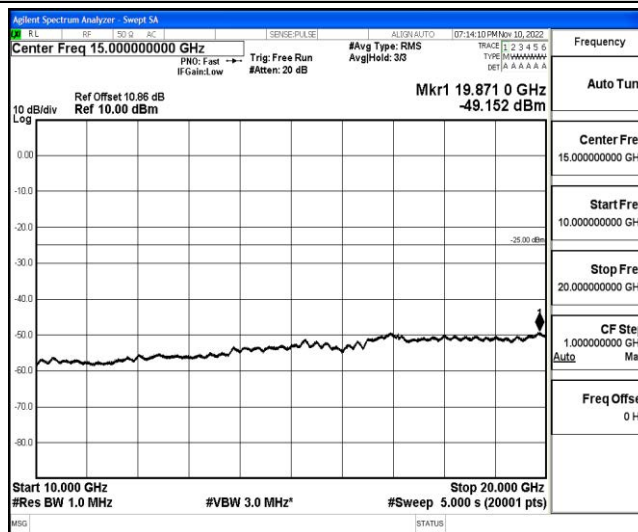

Band41-20MHz-16QAM-39750-1RB#0-Range5: 10000~20000MHz

Band41-20MHz-16QAM-39750-1RB#0-Range6: 20000~26500MHz