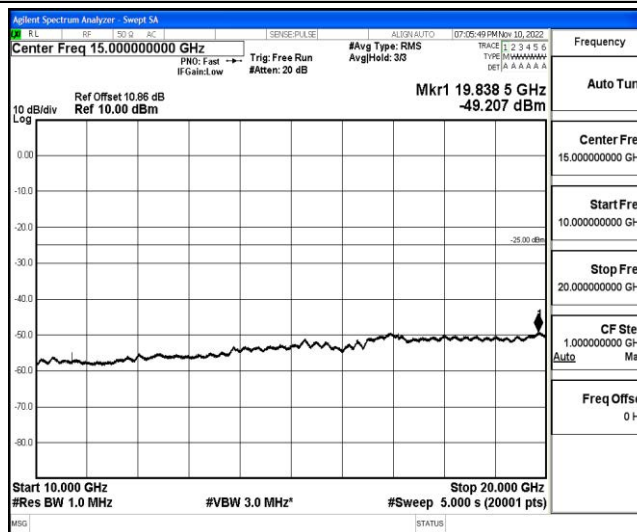

Band41-15MHz-QPSK-41515-1RB#0-Range5:10000~20000MHz

Band41-15MHz-QPSK-41515-1RB#0-Range6:20000~26500MHz

Shenzhen LCS Compliance Testing Laboratory Ltd.
Add: 101, 201 Bldg A & 301 Bldg C, Juji Industrial Park Yabianxueziwei, Shajing Street, Baoan District, Shenzhen, 518000, China
Tel: +(86) 0755-82591330 | E-mail: webmaster@lcs-cert.com | Web: www.lcs-cert.com
Scan code to check authenticity