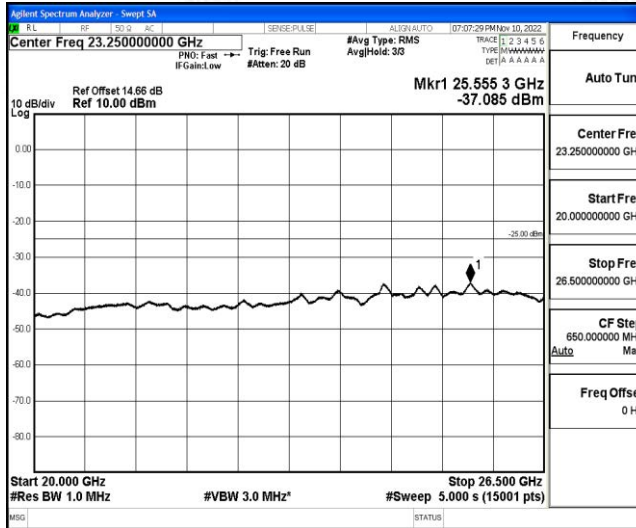

Band41-15MHz-16QAM-41515-1RB#0-Range4:1000~10000MHz

Band41-15MHz-16QAM-41515-1RB#0-Range5:10000~20000MHz

Band41-15MHz-16QAM-41515-1RB#0-Range6:20000~26500MHz

Band41-20MHz-QPSK-39750-1RB#0-Range1:0.009~0.15MHz