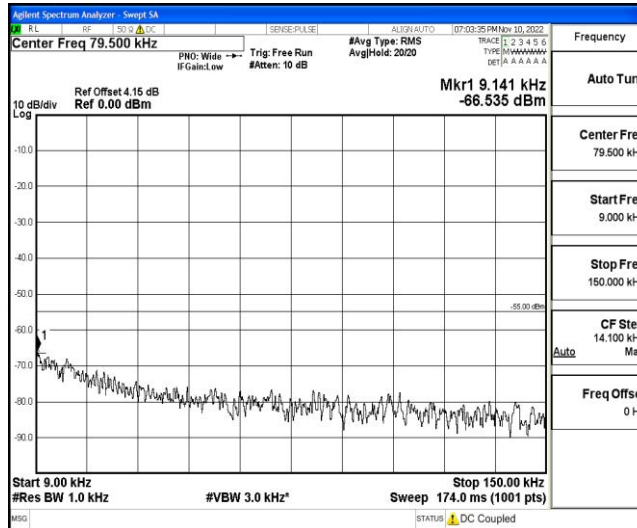

Band41-15MHz-16QAM-39725-1RB#0-Range4: 1000~10000MHz

Band41-15MHz-16QAM-39725-1RB#0-Range5: 10000~20000MHz

Band41-15MHz-16QAM-39725-1RB#0-Range6: 20000~26500MHz

Band41-15MHz-16QAM-40620-1RB#0-Range1:0.009~0.15MHz