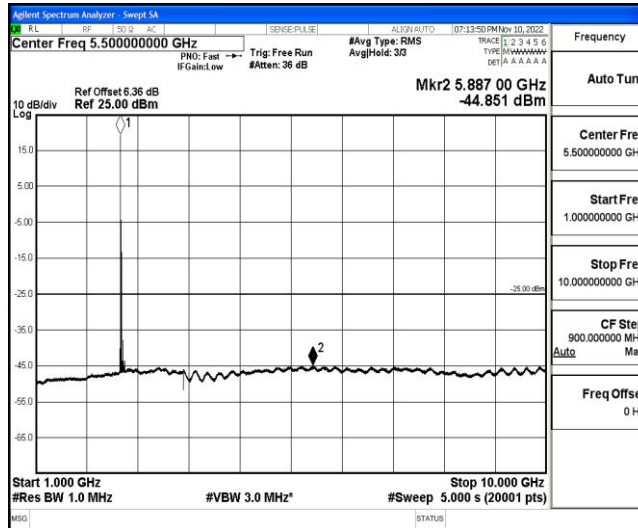

Band41-20MHz-16QAM-39750-1RB#0-Range4: 1000~10000MHz

Band41-20MHz-16QAM-39750-1RB#0-Range5: 10000~20000MHz