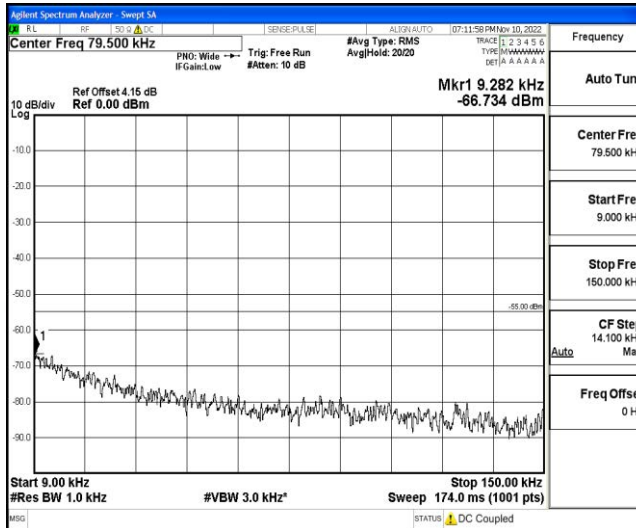

Band41-15MHz-16QAM-41515-1RB#0-Range4:1000~10000MHz

Band41-15MHz-16QAM-41515-1RB#0-Range5:10000~20000MHz

Band41-15MHz-16QAM-41515-1RB#0-Range6:20000~26500MHz

Band41-20MHz-QPSK-39750-1RB#0-Range1:0.009~0.15MHz