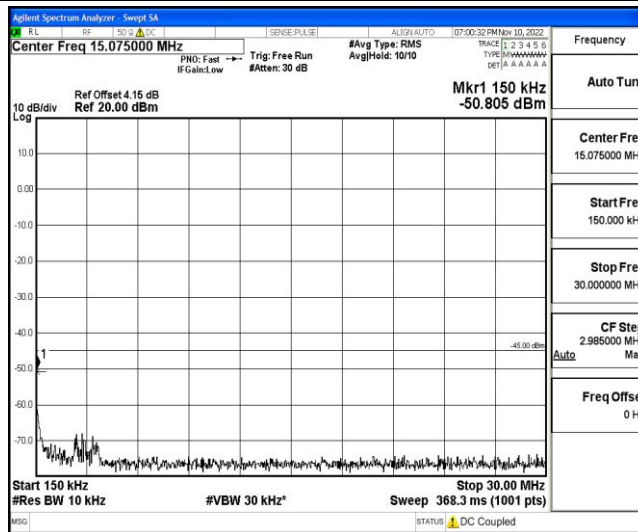

Band41-15MHz-16QAM-39725-1RB#0-Range2:0.15~30MHz

Band41-15MHz-16QAM-39725-1RB#0-Range3:30~1000MHz

Shenzhen LCS Compliance Testing Laboratory Ltd.
Add: 101, 201 Bldg A & 301 Bldg C, Juji Industrial Park Yabianxueziwei, Shajing Street, Baoan District, Shenzhen, 518000, China
Tel: +(86) 0755-82591330 | E-mail: webmaster@lcs-cert.com | Web: www.lcs-cert.com
Scan code to check authenticity