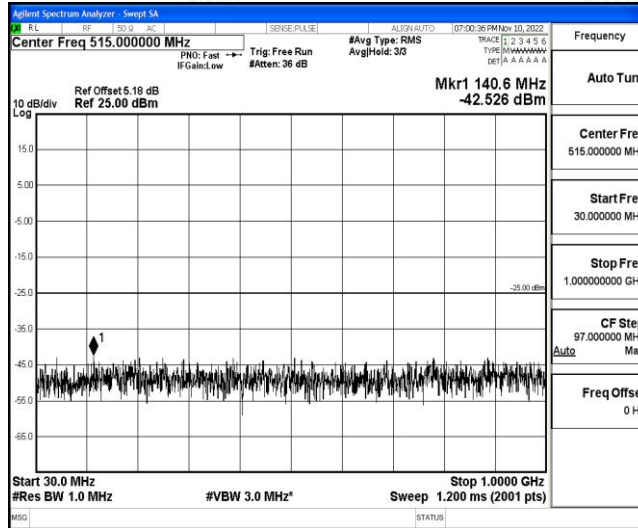

Band41-15MHz-16QAM-39725-1RB#0-Range1:0.009~0.15MHz

Band41-15MHz-16QAM-39725-1RB#0-Range2:0.15~30MHz

Band41-15MHz-16QAM-39725-1RB#0-Range3:30~1000MHz

Shenzhen LCS Compliance Testing Laboratory Ltd.
 Add: 101, 201 Bldg A & 301 Bldg C, Juji Industrial Park Yabianxueziwei, Shajing Street, Baoan District, Shenzhen, 518000, China
 Tel: +(86) 0755-82591330 | E-mail: webmaster@lcs-cert.com | Web: www.lcs-cert.com
 Scan code to check authenticity