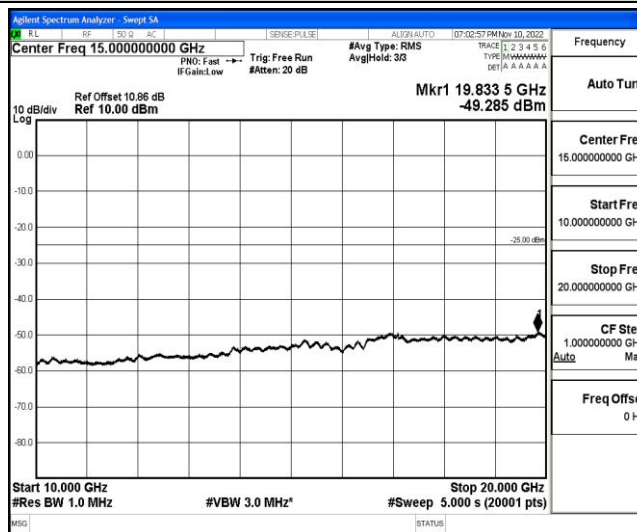

Band41-15MHz-QPSK-40620-1RB#0-Range5:10000~20000MHz

Band41-15MHz-QPSK-40620-1RB#0-Range6:20000~26500MHz