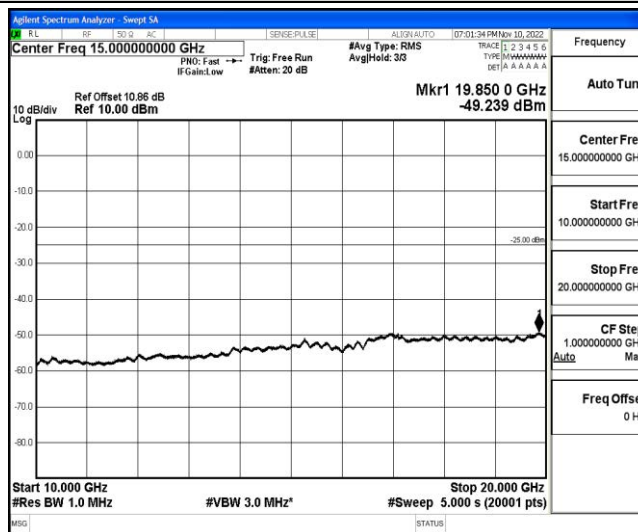

Band41-15MHz-16QAM-39725-1RB#0-Range4: 1000~10000MHz

Band41-15MHz-16QAM-39725-1RB#0-Range5: 10000~20000MHz

Band41-15MHz-16QAM-39725-1RB#0-Range6: 20000~26500MHz

Band41-15MHz-16QAM-40620-1RB#0-Range1:0.009~0.15MHz