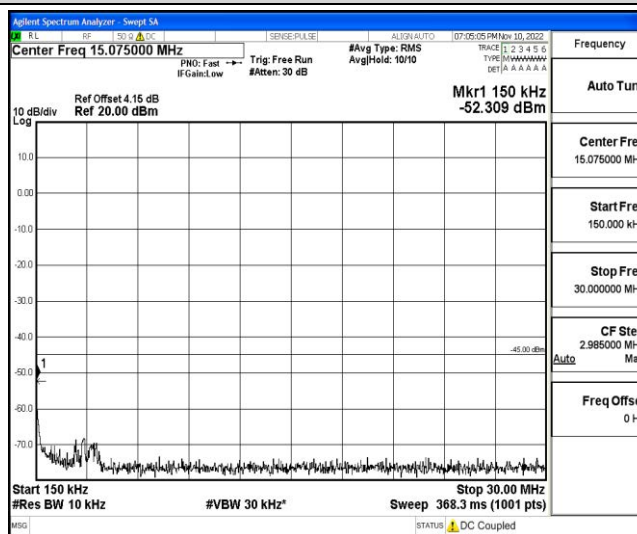

Band41-15MHz-QPSK-41515-1RB#0-Range2:0.15~30MHz

Band41-15MHz-QPSK-41515-1RB#0-Range3:30~1000MHz

Shenzhen LCS Compliance Testing Laboratory Ltd.
Add: 101, 201 Bldg A & 301 Bldg C, Juji Industrial Park Yabianxueziwei, Shajing Street, Baoan District, Shenzhen, 518000, China
Tel: +(86) 0755-82591330 | E-mail: webmaster@lcs-cert.com | Web: www.lcs-cert.com
Scan code to check authenticity