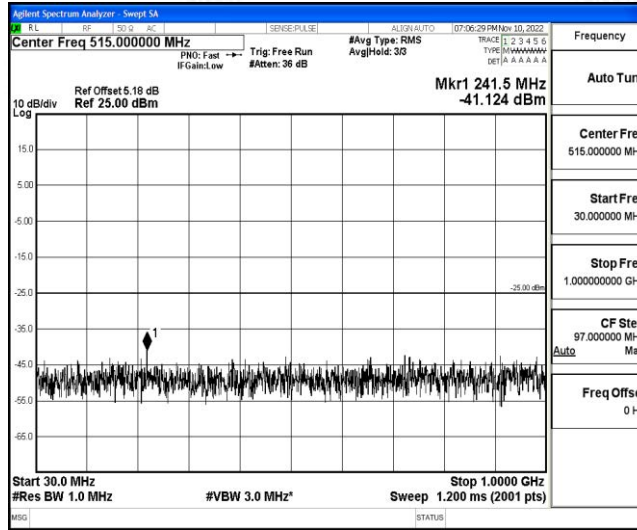

Band41-15MHz-16QAM-41515-1RB#0-Range3:30~1000MHz

Band41-15MHz-16QAM-41515-1RB#0-Range4:1000~10000MHz