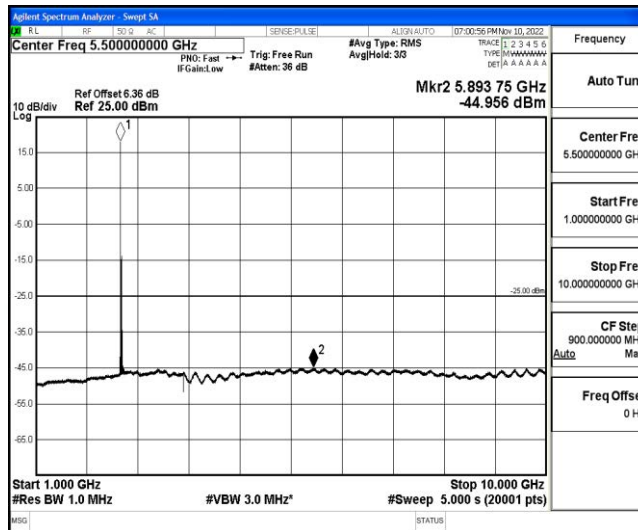

Band41-15MHz-16QAM-39725-1RB#0-Range4: 1000~10000MHz

Band41-15MHz-16QAM-39725-1RB#0-Range5: 10000~20000MHz

Band41-15MHz-16QAM-39725-1RB#0-Range6: 20000~26500MHz

Band41-15MHz-16QAM-40620-1RB#0-Range1:0.009~0.15MHz