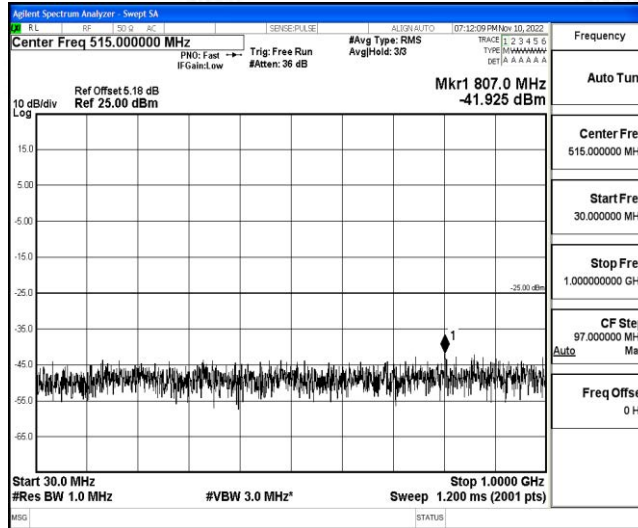

Band41-20MHz-QPSK-39750-1RB#0-Range3:30~1000MHz

Band41-20MHz-QPSK-39750-1RB#0-Range4:1000~10000MHz