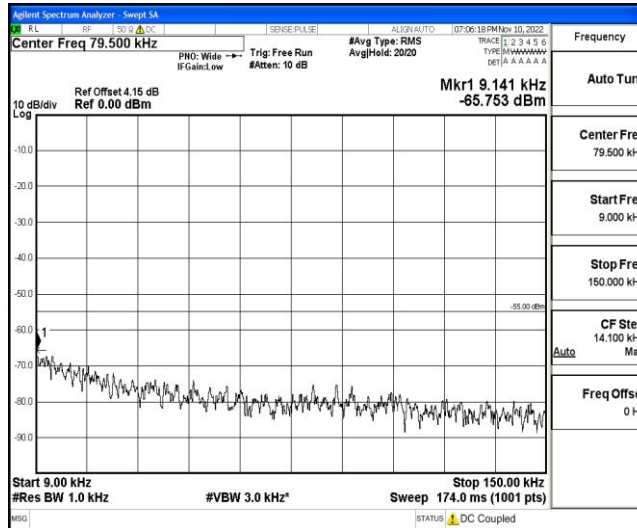

Band41-15MHz-16QAM-40620-1RB#0-Range4: 1000~10000MHz

Band41-15MHz-16QAM-40620-1RB#0-Range5: 10000~20000MHz

Band41-15MHz-16QAM-40620-1RB#0-Range6: 20000~26500MHz

Band41-15MHz-16QAM-41515-1RB#0-Range1:0.009~0.15MHz