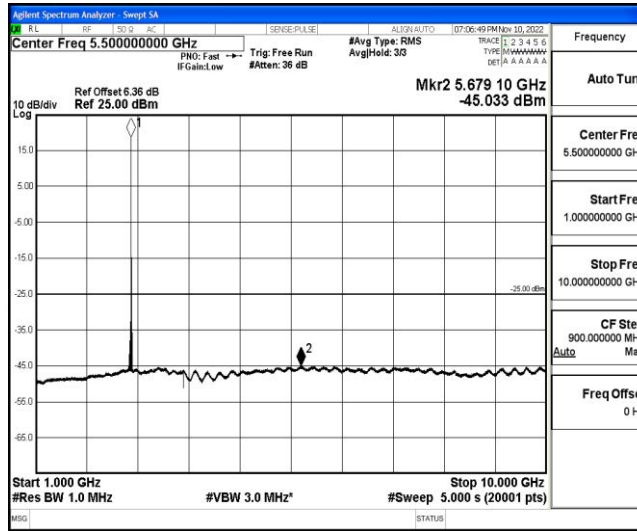

Band41-15MHz-16QAM-41515-1RB#0-Range4:1000~10000MHz

Band41-15MHz-16QAM-41515-1RB#0-Range5:10000~20000MHz