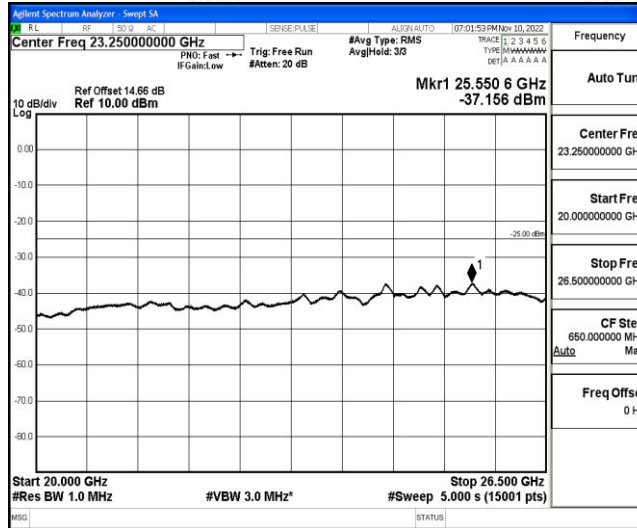

Band41-15MHz-16QAM-39725-1RB#0-Range4: 1000~10000MHz

Band41-15MHz-16QAM-39725-1RB#0-Range5: 10000~20000MHz

Band41-15MHz-16QAM-39725-1RB#0-Range6: 20000~26500MHz

Band41-15MHz-16QAM-40620-1RB#0-Range1:0.009~0.15MHz