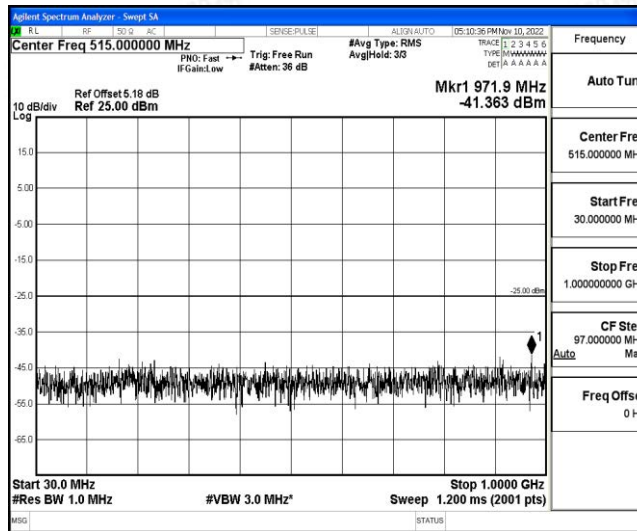

Band41-5MHz-16QAM-40620-1RB#0-Range4:1000~10000MHz