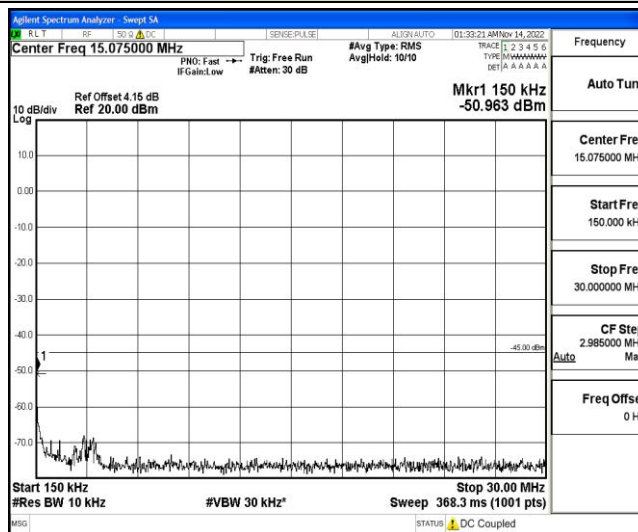

Band41-10MHz-16QAM-39700-1RB#0-Range3:30~1000MHz

Shenzhen LCS Compliance Testing Laboratory Ltd.
Add: 101, 201 Bldg A & 301 Bldg C, Juji Industrial Park Yabianxueziwei, Shajing Street, Baoan District, Shenzhen, 518000, China
Tel: +(86) 0755-82591330 | E-mail: webmaster@lcs-cert.com | Web: www.lcs-cert.com
Scan code to check authenticity