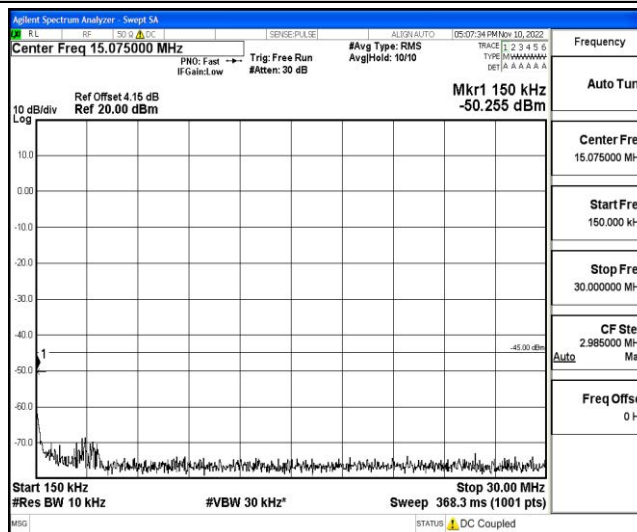

Band41-5MHz-16QAM-39675-1RB#0-Range3:30~1000MHz

Shenzhen LCS Compliance Testing Laboratory Ltd.
Add: 101, 201 Bldg A & 301 Bldg C, Juji Industrial Park Yabianxueziwei, Shajing Street, Baoan District, Shenzhen, 518000, China
Tel: +(86) 0755-82591330 | E-mail: webmaster@lcs-cert.com | Web: www.lcs-cert.com
Scan code to check authenticity