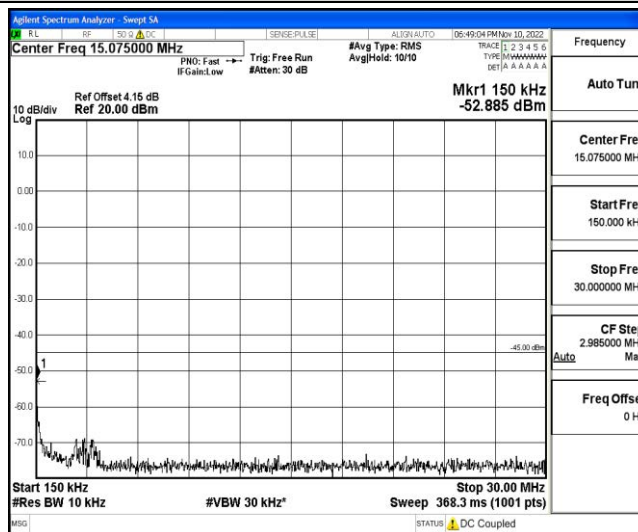

Band41-10MHz-QPSK-41540-1RB#0-Range3:30~1000MHz

Shenzhen LCS Compliance Testing Laboratory Ltd.
Add: 101, 201 Bldg A & 301 Bldg C, Juji Industrial Park Yabianxueziwei, Shajing Street, Baoan District, Shenzhen, 518000, China
Tel: +(86) 0755-82591330 | E-mail: webmaster@lcs-cert.com | Web: www.lcs-cert.com
Scan code to check authenticity