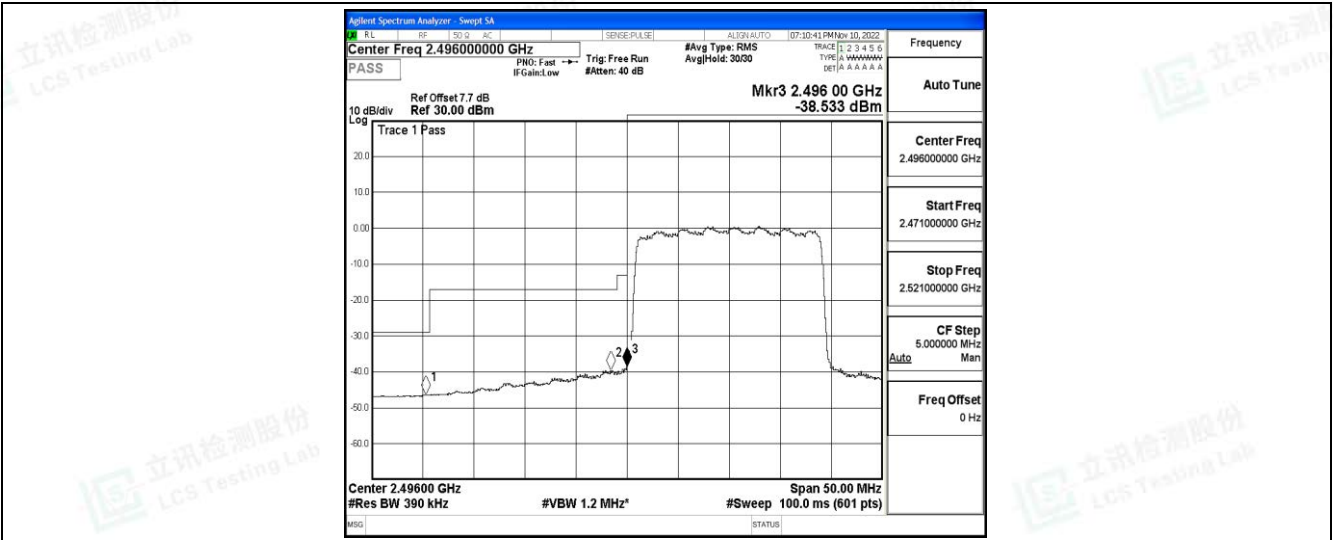

Band41-15MHz-QPSK-41515-75RB#0

Band41-15MHz-16QAM-39725-75RB#0

Band41-15MHz-16QAM-41515-75RB#0

Band41-20MHz-QPSK-39750-100RB#0

Band41-20MHz-QPSK-41490-100RB#0

Band41-20MHz-16QAM-39750-100RB#0

Band41-20MHz-16QAM-41490-100RB#0