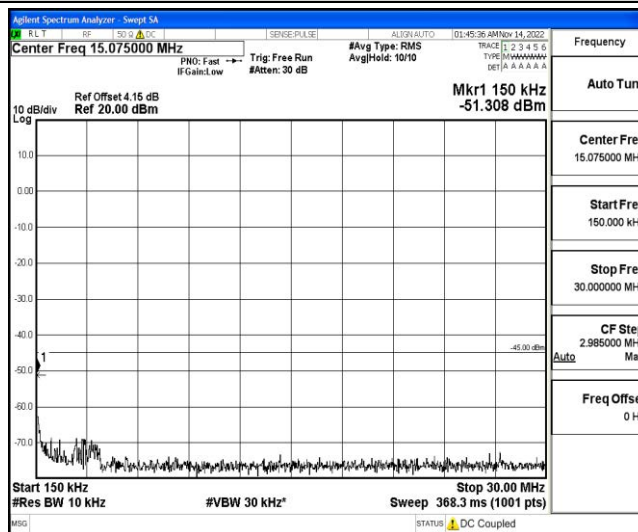

Band41-10MHz-16QAM-40620-1RB#0-Range3:30~1000MHz