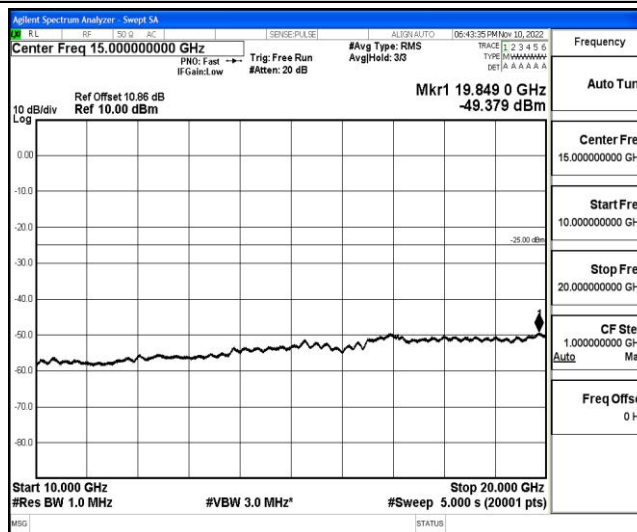

Band41-10MHz-QPSK-39700-1RB#0-Range6:20000~26500MHz