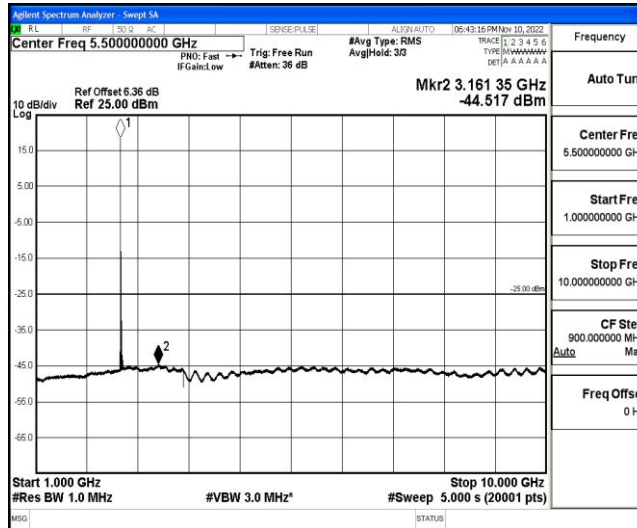

Band41-10MHz-QPSK-39700-1RB#0-Range5:10000~20000MHz