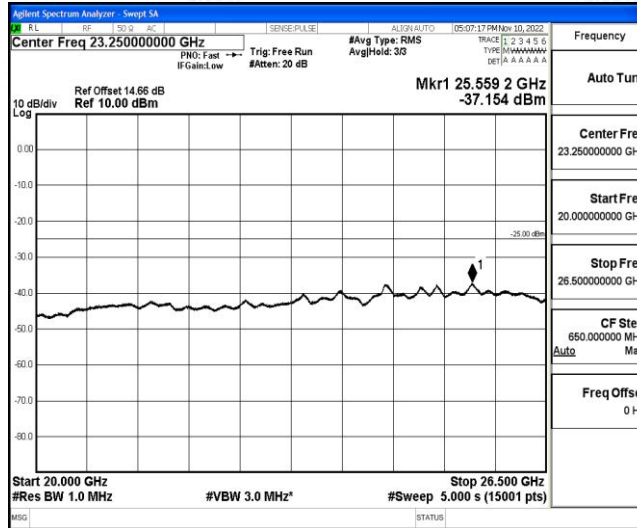

Band41-5MHz-QPSK-40620-1RB#0-Range1:0.009~0.15MHz