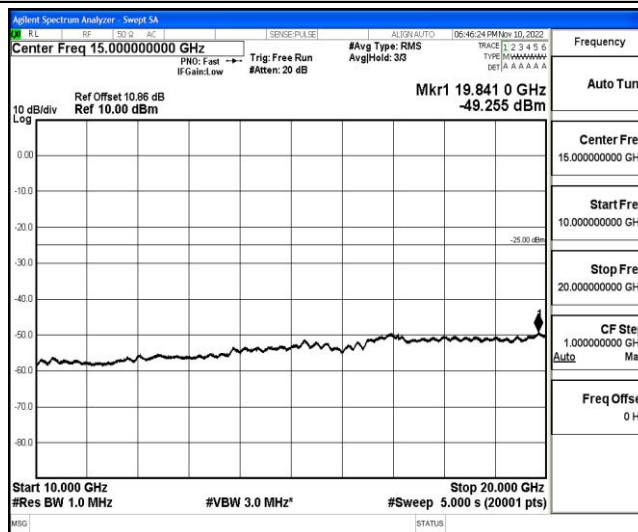

Band41-10MHz-QPSK-40620-1RB#0-Range6:20000~26500MHz