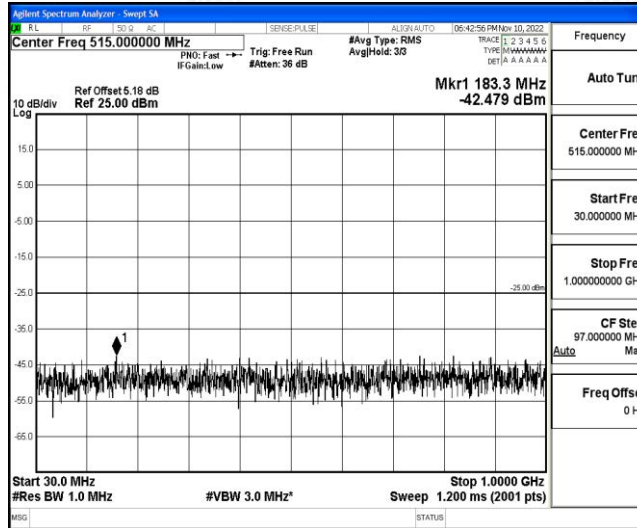

Band41-10MHz-QPSK-39700-1RB#0-Range1:0.009~0.15MHz

Band41-10MHz-QPSK-39700-1RB#0-Range2:0.15~30MHz

Band41-10MHz-QPSK-39700-1RB#0-Range3:30~1000MHz

Shenzhen LCS Compliance Testing Laboratory Ltd.
 Add: 101, 201 Bldg A & 301 Bldg C, Juji Industrial Park Yabianxueziwei, Shajing Street, Baoan District, Shenzhen, 518000, China
 Tel: +(86) 0755-82591330 | E-mail: webmaster@lcs-cert.com | Web: www.lcs-cert.com
 Scan code to check authenticity