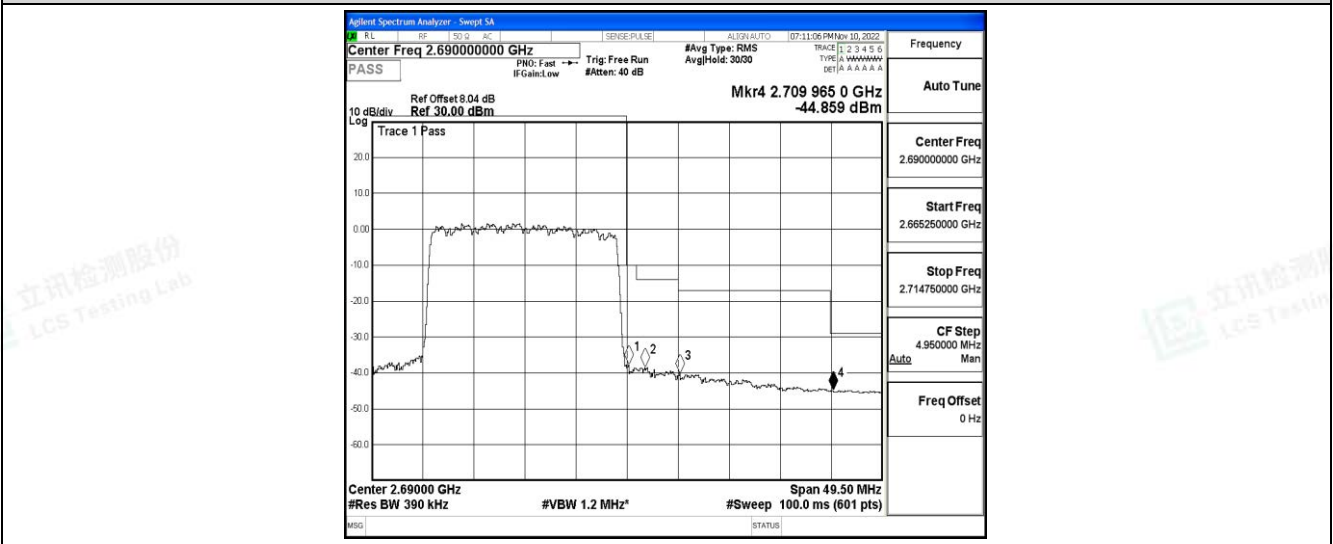

Band41-15MHz-QPSK-41515-75RB#0

Band41-15MHz-16QAM-39725-75RB#0

Band41-15MHz-16QAM-41515-75RB#0

Band41-20MHz-QPSK-39750-100RB#0

Band41-20MHz-QPSK-41490-100RB#0

Band41-20MHz-16QAM-39750-100RB#0

Band41-20MHz-16QAM-41490-100RB#0