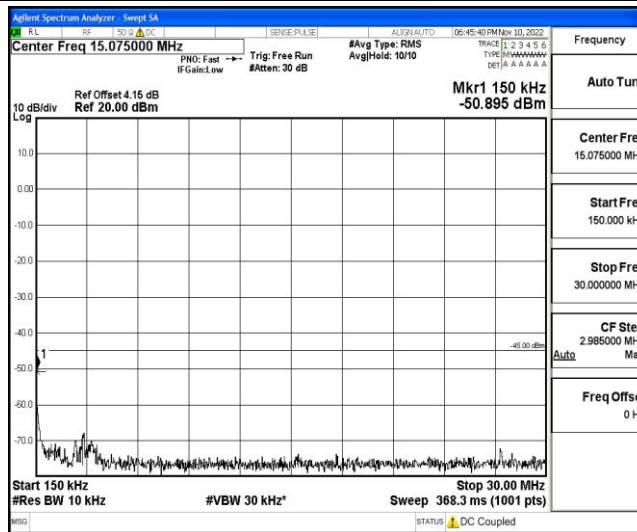

Band41-10MHz-QPSK-40620-1RB#0-Range3:30~1000MHz

Shenzhen LCS Compliance Testing Laboratory Ltd.
Add: 101, 201 Bldg A & 301 Bldg C, Juji Industrial Park Yabianxueziwei, Shajing Street, Baoan District, Shenzhen, 518000, China
Tel: +(86) 0755-82591330 | E-mail: webmaster@lcs-cert.com | Web: www.lcs-cert.com
Scan code to check authenticity