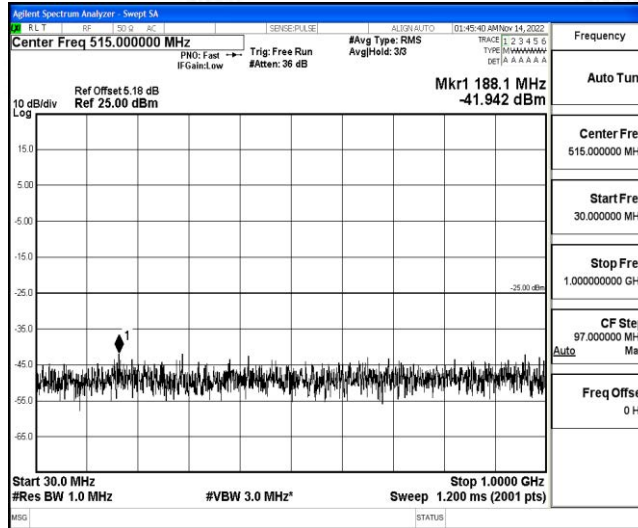

Band41-10MHz-16QAM-40620-1RB#0-Range4:1000~10000MHz