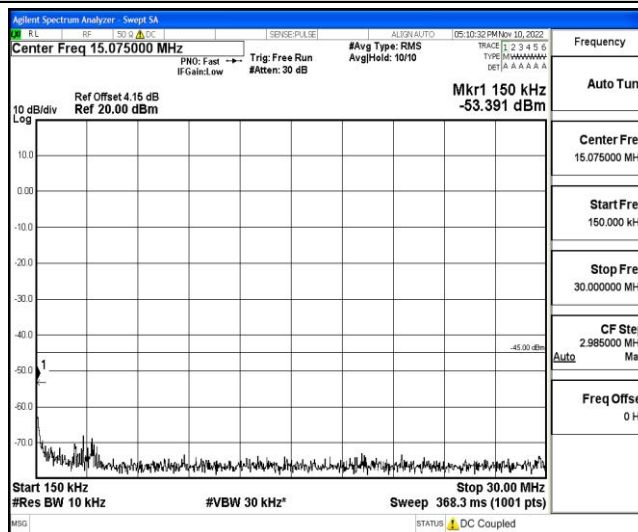

Band41-5MHz-16QAM-40620-1RB#0-Range3:30~1000MHz

Shenzhen LCS Compliance Testing Laboratory Ltd.
Add: 101, 201 Bldg A & 301 Bldg C, Juji Industrial Park Yabianxueziwei, Shajing Street, Baoan District, Shenzhen, 518000, China
Tel: +(86) 0755-82591330 | E-mail: webmaster@lcs-cert.com | Web: www.lcs-cert.com
Scan code to check authenticity