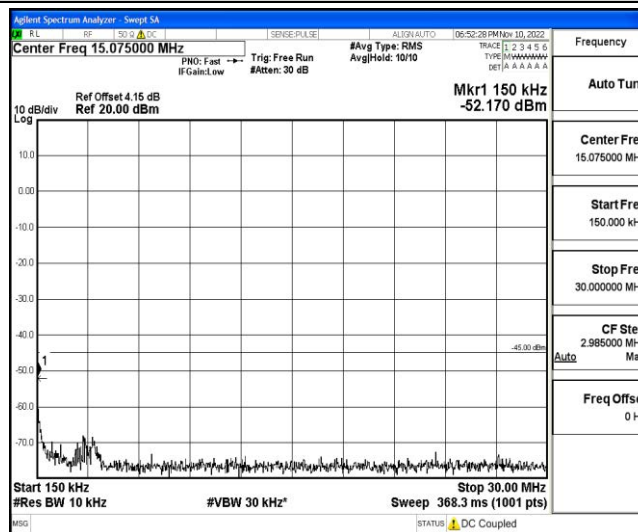

Band41-10MHz-16QAM-41540-1RB#0-Range3:30~1000MHz

Shenzhen LCS Compliance Testing Laboratory Ltd.
Add: 101, 201 Bldg A & 301 Bldg C, Juji Industrial Park Yabianxueziwei, Shajing Street, Baoan District, Shenzhen, 518000, China
Tel: +(86) 0755-82591330 | E-mail: webmaster@lcs-cert.com | Web: www.lcs-cert.com
Scan code to check authenticity