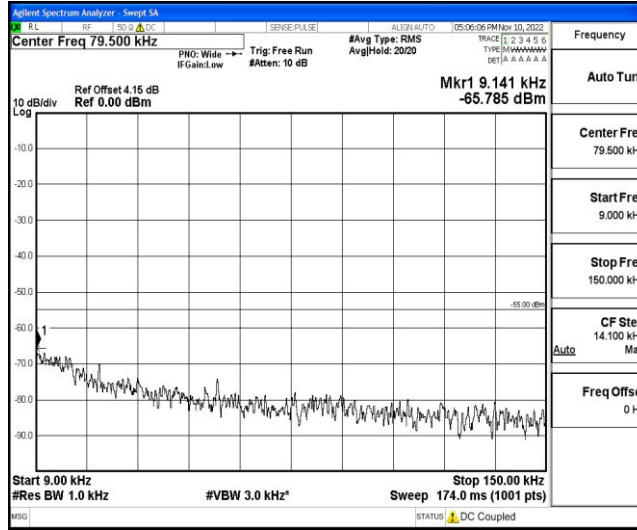

Test Graphs

Band41-5MHz-QPSK-39675-1RB#0-Range1:0.009~0.15MHz

Band41-5MHz-QPSK-39675-1RB#0-Range2:0.15~30MHz