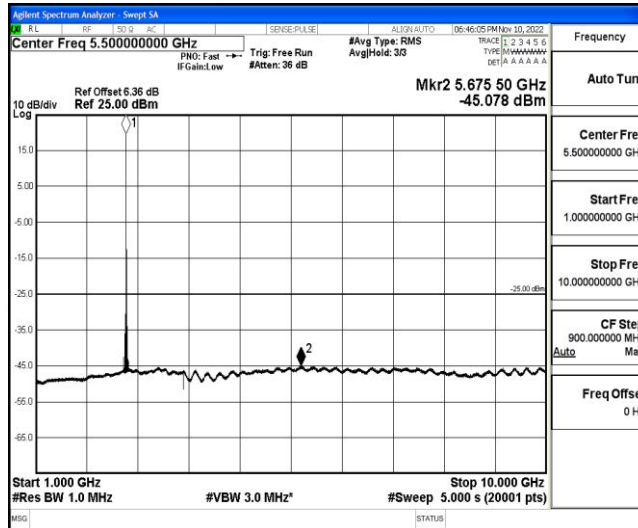

Band41-10MHz-QPSK-40620-1RB#0-Range5:10000~20000MHz