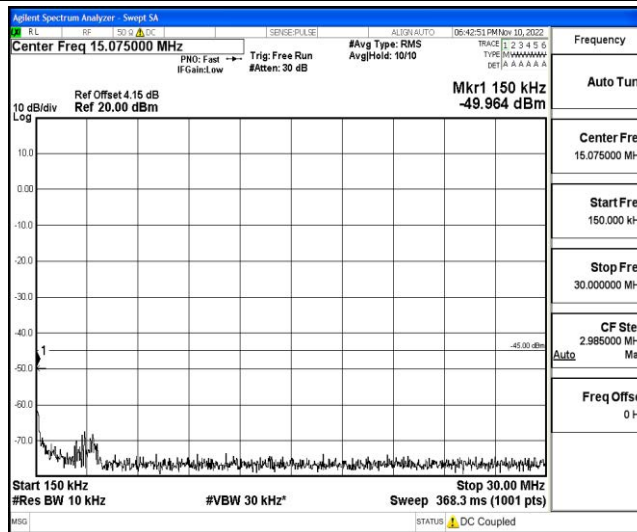

Band41-10MHz-QPSK-39700-1RB#0-Range3:30~1000MHz

Shenzhen LCS Compliance Testing Laboratory Ltd.
Add: 101, 201 Bldg A & 301 Bldg C, Juji Industrial Park Yabianxueziwei, Shajing Street, Baoan District, Shenzhen, 518000, China
Tel: +(86) 0755-82591330 | E-mail: webmaster@lcs-cert.com | Web: www.lcs-cert.com
Scan code to check authenticity