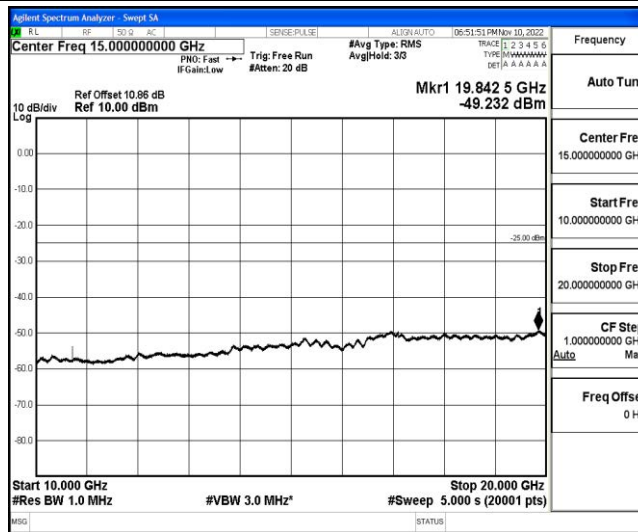

Band41-10MHz-QPSK-41540-1RB#0-Range6:20000~26500MHz