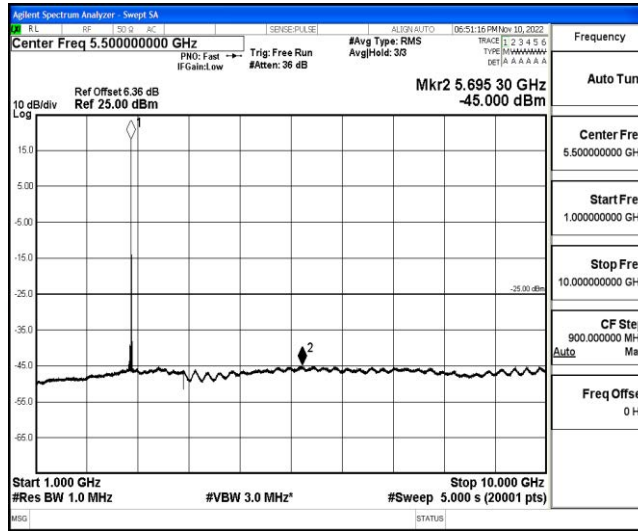

Band41-10MHz-QPSK-41540-1RB#0-Range5:10000~20000MHz