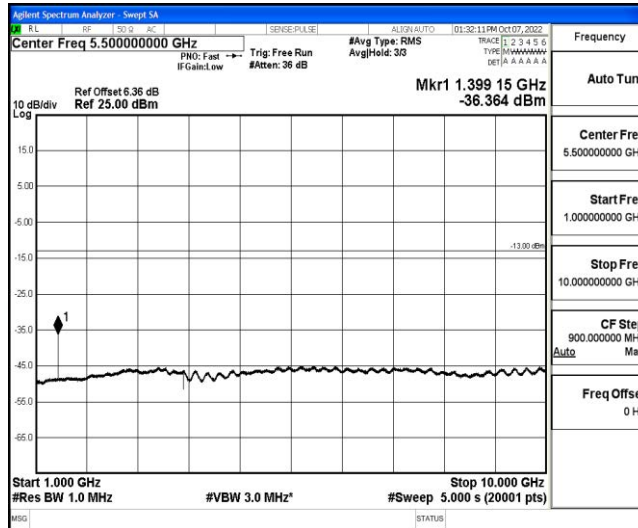

Band12-10MHz-16QAM-23060-1RB#0-Range1:0.009~0.15MHz

Band12-10MHz-16QAM-23060-1RB#0-Range2:0.15~30MHz

Band12-10MHz-16QAM-23060-1RB#0-Range3:30~1000MHz

Band12-10MHz-16QAM-23060-1RB#0-Range4: 1000~10000MHz

Band12-10MHz-16QAM-23095-1RB#0-Range1: 0.009~0.15MHz