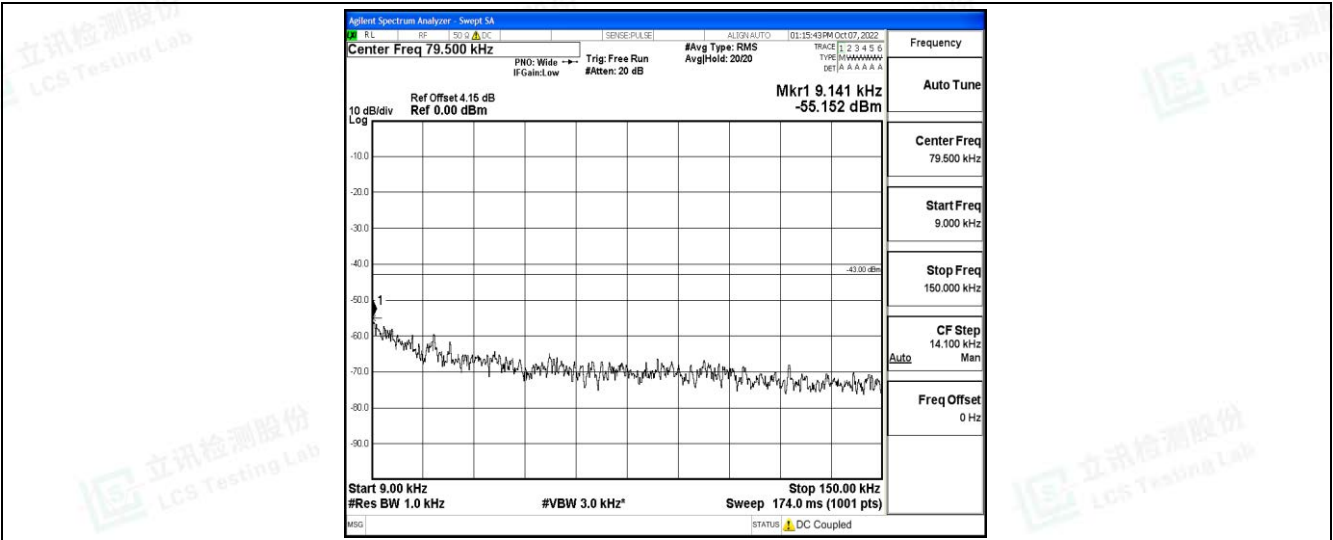

Band12-5MHz-QPSK-23095-1RB#0-Range4:1000~10000MHz

Band12-5MHz-QPSK-23155-1RB#0-Range1:0.009~0.15MHz

Shenzhen LCS Compliance Testing Laboratory Ltd.
 Add: 101, 201 Bldg A & 301 Bldg C, Juji Industrial Park Yabianxueziwei, Shajing Street, Baoan District, Shenzhen, 518000, China
 Tel: +(86) 0755-82591330 | E-mail: webmaster@lcs-cert.com | Web: www.lcs-cert.com
 Scan code to check authenticity