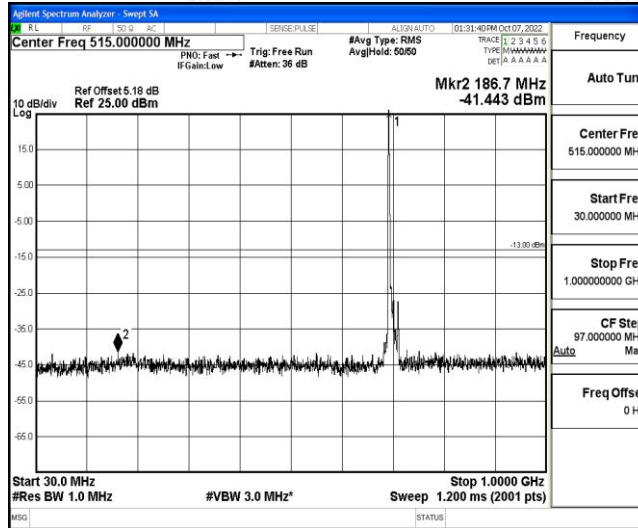

Band12-10MHz-16QAM-23060-1RB#0-Range1:0.009~0.15MHz

Band12-10MHz-16QAM-23060-1RB#0-Range2:0.15~30MHz

Band12-10MHz-16QAM-23060-1RB#0-Range3:30~1000MHz

Band12-10MHz-16QAM-23060-1RB#0-Range4: 1000~10000MHz

Band12-10MHz-16QAM-23095-1RB#0-Range1: 0.009~0.15MHz