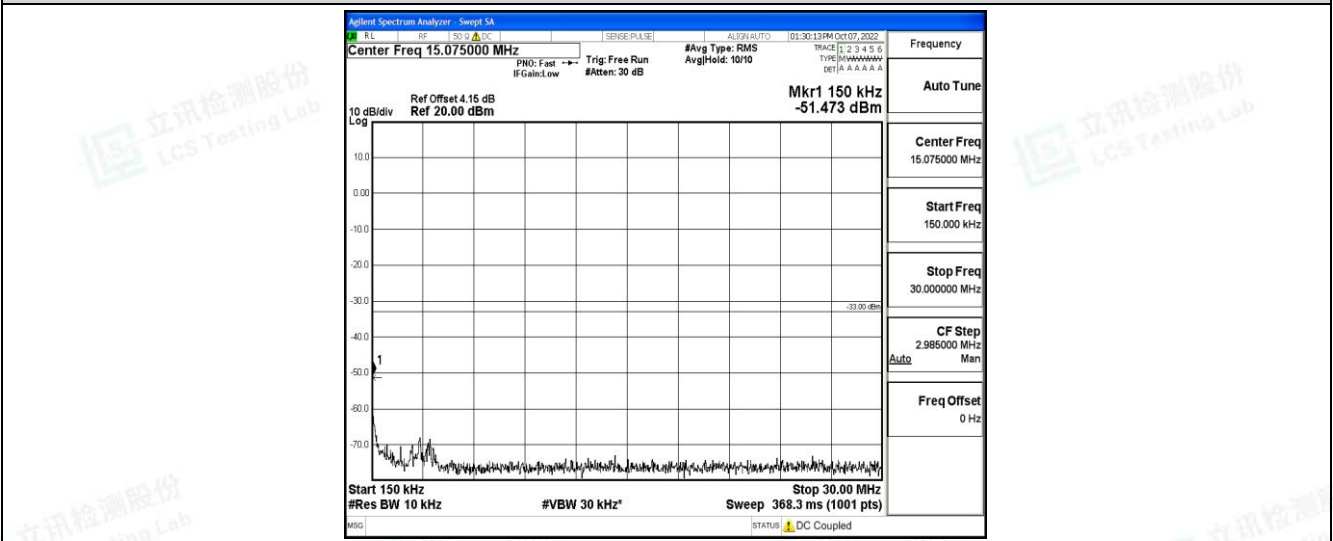

Band12-10MHz-QPSK-23060-1RB#0-Range2:0.15~30MHz

Band12-10MHz-QPSK-23060-1RB#0-Range3:30~1000MHz