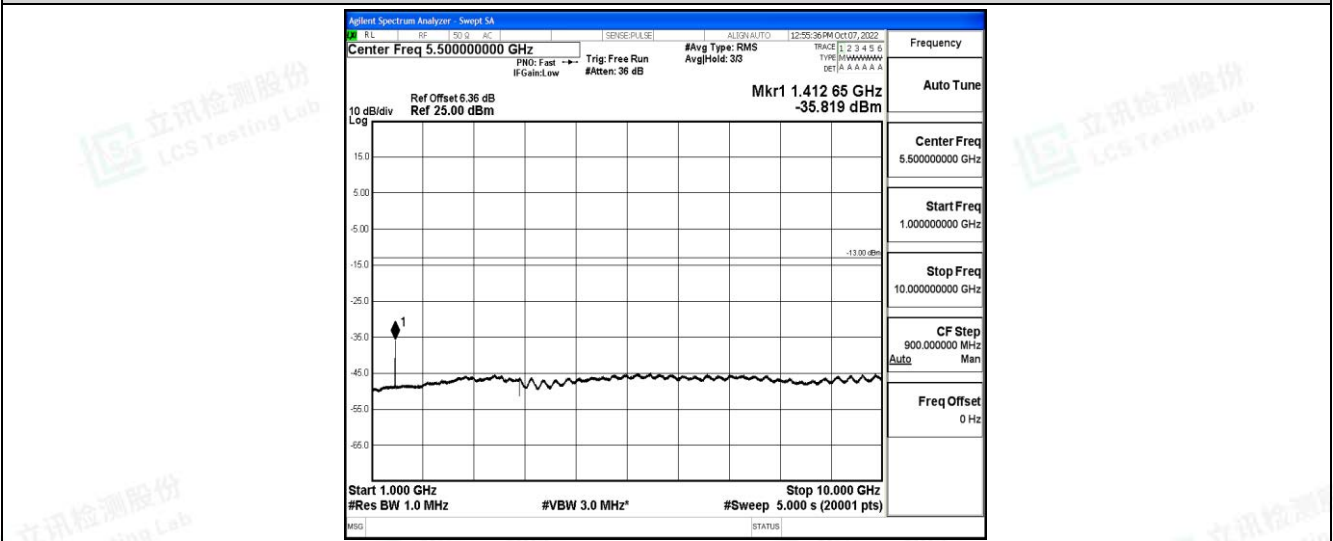

Band12-3MHz-16QAM-23095-1RB#0-Range2:0.15~30MHz

Band12-3MHz-16QAM-23095-1RB#0-Range3:30~1000MHz

Band12-3MHz-16QAM-23095-1RB#0-Range4:1000~10000MHz

Band12-3MHz-16QAM-23165-1RB#0-Range1:0.009~0.15MHz

Shenzhen LCS Compliance Testing Laboratory Ltd.
 Add: 101, 201 Bldg A & 301 Bldg C, Juji Industrial Park Yabianxueziwei, Shajing Street, Baoan District, Shenzhen, 518000, China
 Tel: +(86) 0755-82591330 | E-mail: webmaster@lcs-cert.com | Web: www.lcs-cert.com
 Scan code to check authenticity