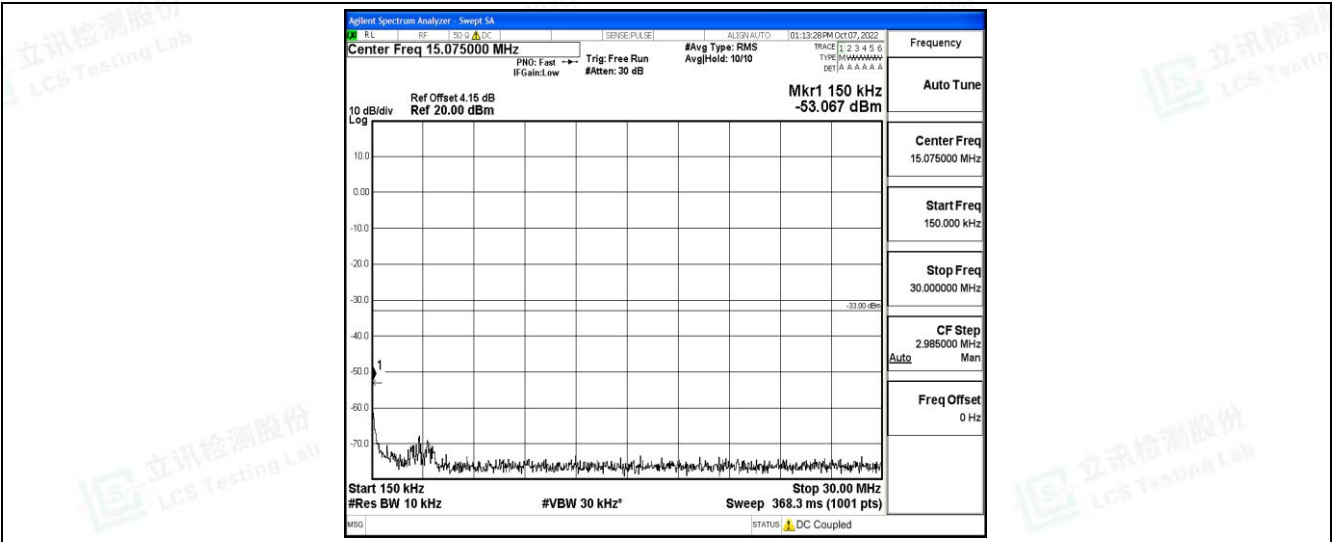

Band12-5MHz-QPSK-23095-1RB#0-Range2: 0.15~30MHz

Band12-5MHz-QPSK-23095-1RB#0-Range3:30~1000MHz