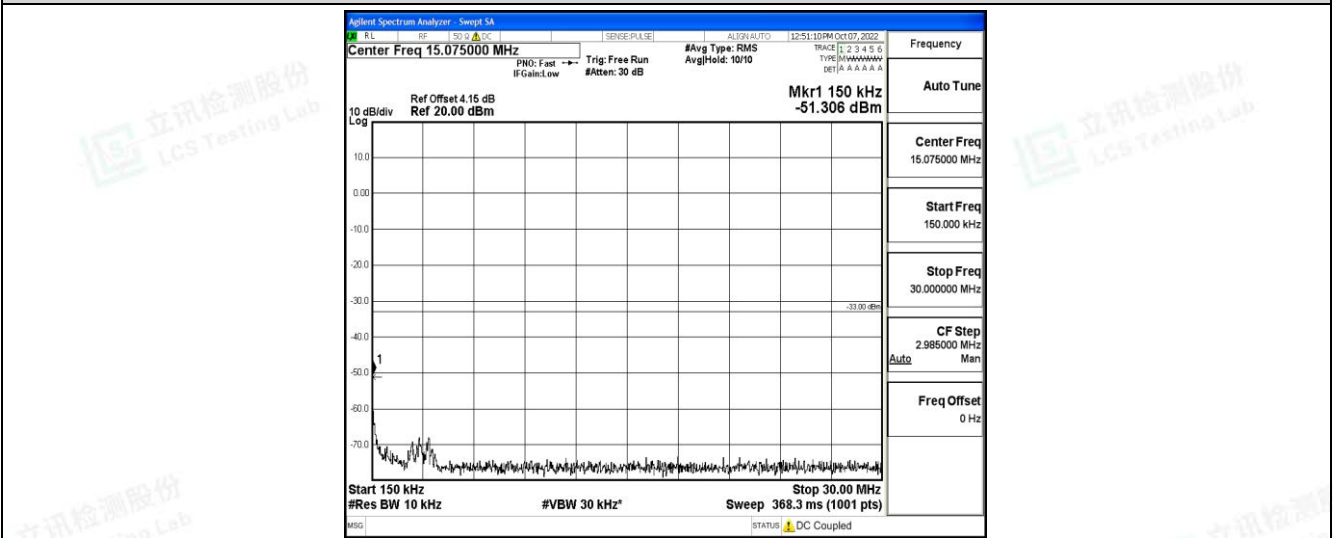

Band12-3MHz-QPSK-23025-1RB#0-Range1:0.009~0.15MHz

Band12-3MHz-QPSK-23025-1RB#0-Range2:0.15~30MHz

Band12-3MHz-QPSK-23025-1RB#0-Range3:30~1000MHz

Shenzhen LCS Compliance Testing Laboratory Ltd.
 Add: 101, 201 Bldg A & 301 Bldg C, Juji Industrial Park Yabianxueziwei, Shajing Street, Baoan District, Shenzhen, 518000, China
 Tel: +(86) 0755-82591330 | E-mail: webmaster@lcs-cert.com | Web: www.lcs-cert.com
 Scan code to check authenticity