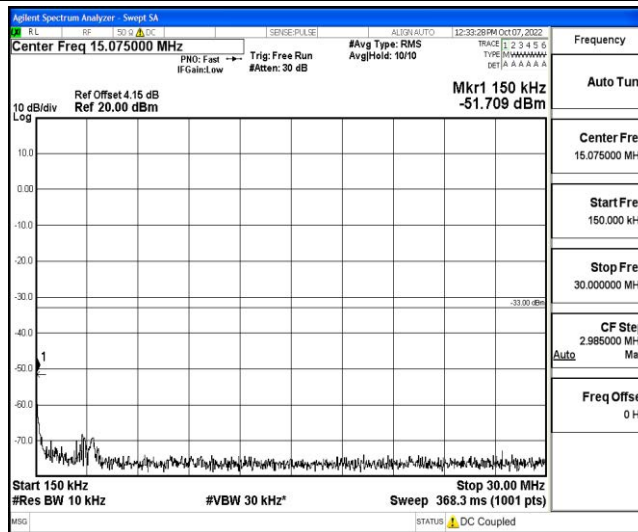

Band12-1.4MHz-16QAM-23017-1RB#0-Range2:0.15~30MHz

Band12-1.4MHz-16QAM-23017-1RB#0-Range3:30~1000MHz