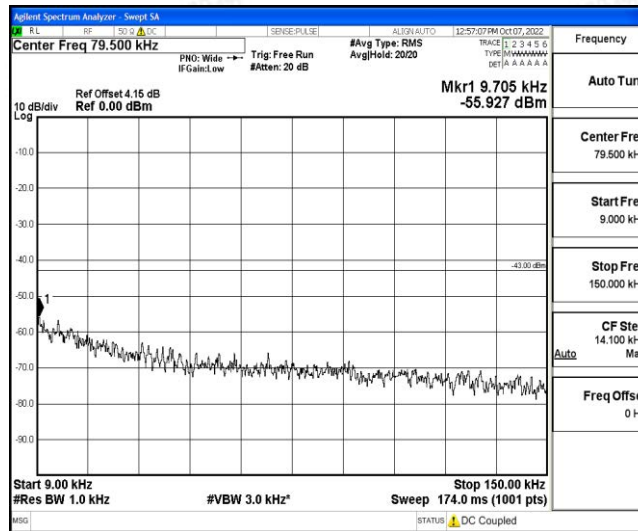

Band12-3MHz-16QAM-23095-1RB#0-Range2:0.15~30MHz

Band12-3MHz-16QAM-23095-1RB#0-Range3:30~1000MHz

Band12-3MHz-16QAM-23095-1RB#0-Range4:1000~10000MHz

Band12-3MHz-16QAM-23165-1RB#0-Range1:0.009~0.15MHz

Shenzhen LCS Compliance Testing Laboratory Ltd.
 Add: 101, 201 Bldg A & 301 Bldg C, Juji Industrial Park Yabianxueziwei, Shajing Street, Baoan District, Shenzhen, 518000, China
 Tel: +(86) 0755-82591330 | E-mail: webmaster@lcs-cert.com | Web: www.lcs-cert.com
 Scan code to check authenticity