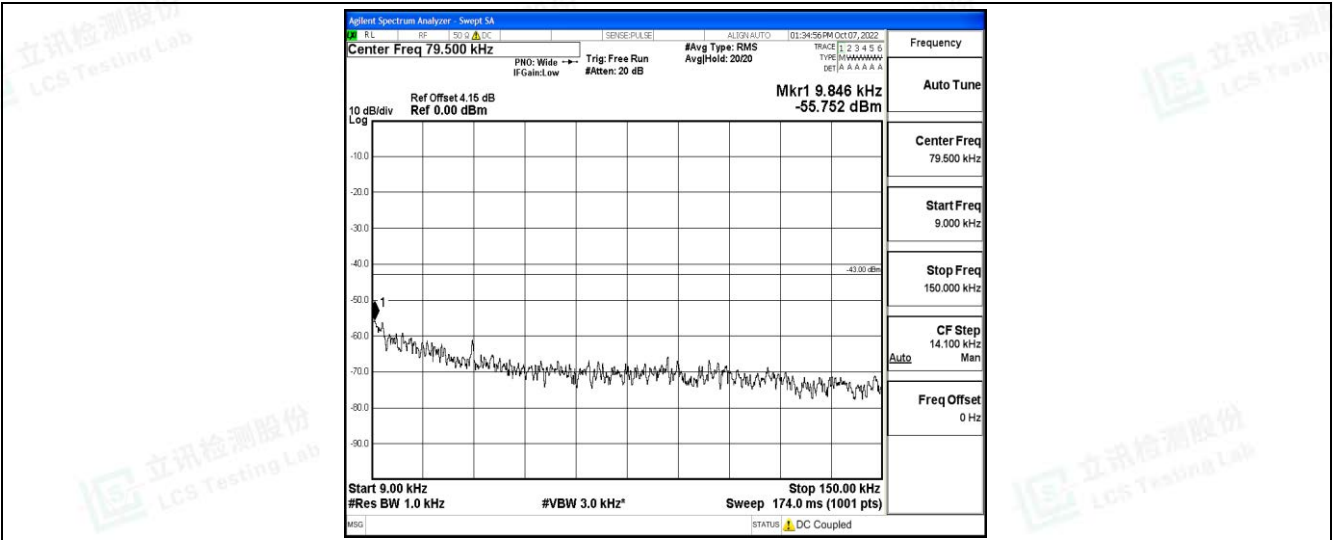

Band12-10MHz-QPSK-23130-1RB#0-Range1:0.009~0.15MHz

Band12-10MHz-QPSK-23130-1RB#0-Range2:0.15~30MHz