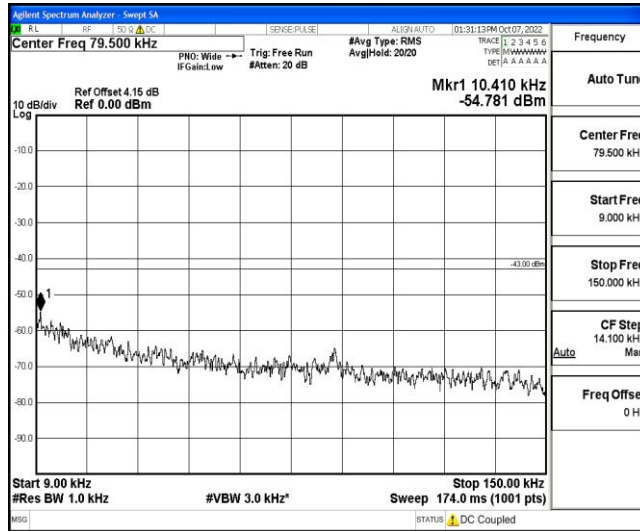

Band12-10MHz-16QAM-23060-1RB#0-Range1:0.009~0.15MHz

Band12-10MHz-16QAM-23060-1RB#0-Range2:0.15~30MHz