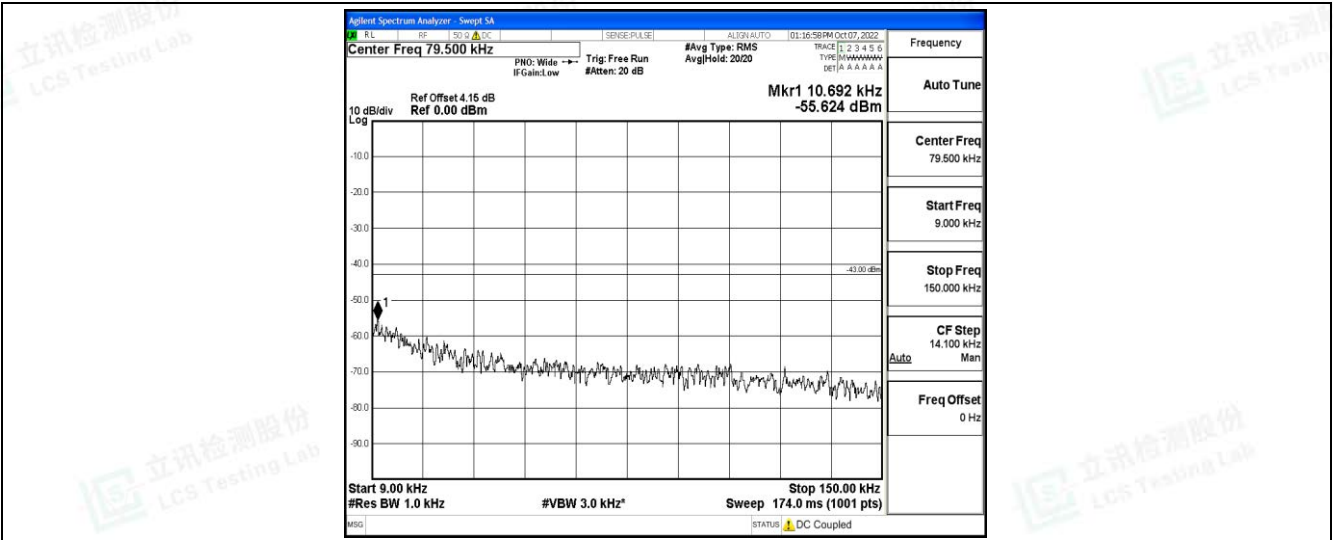

Band12-5MHz-16QAM-23095-1RB#0-Range3:30~1000MHz

Band12-5MHz-16QAM-23095-1RB#0-Range4:1000~10000MHz

Band12-5MHz-16QAM-23155-1RB#0-Range1:0.009~0.15MHz

Shenzhen LCS Compliance Testing Laboratory Ltd.
 Add: 101, 201 Bldg A & 301 Bldg C, Juji Industrial Park Yabianxueziwei, Shajing Street, Baoan District, Shenzhen, 518000, China
 Tel: +(86) 0755-82591330 | E-mail: webmaster@lcs-cert.com | Web: www.lcs-cert.com
 Scan code to check authenticity