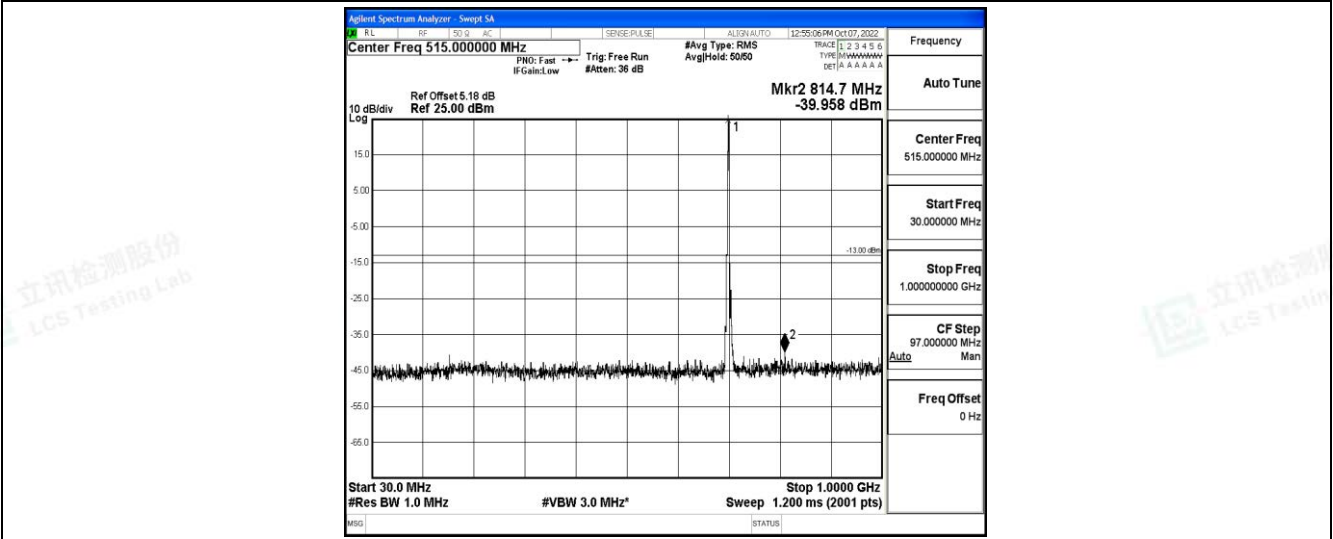

Band12-3MHz-16QAM-23095-1RB#0-Range3:30~1000MHz

Band12-3MHz-16QAM-23095-1RB#0-Range4:1000~10000MHz