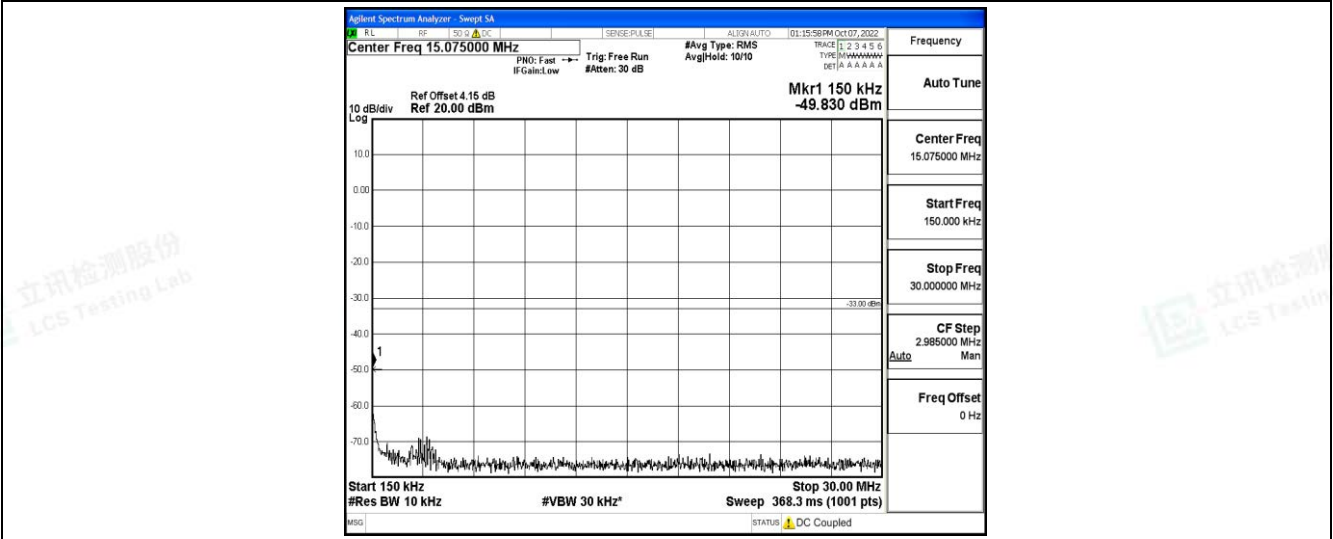

Band12-5MHz-QPSK-23155-1RB#0-Range2:0.15~30MHz

Band12-5MHz-QPSK-23155-1RB#0-Range3:30~100MHz