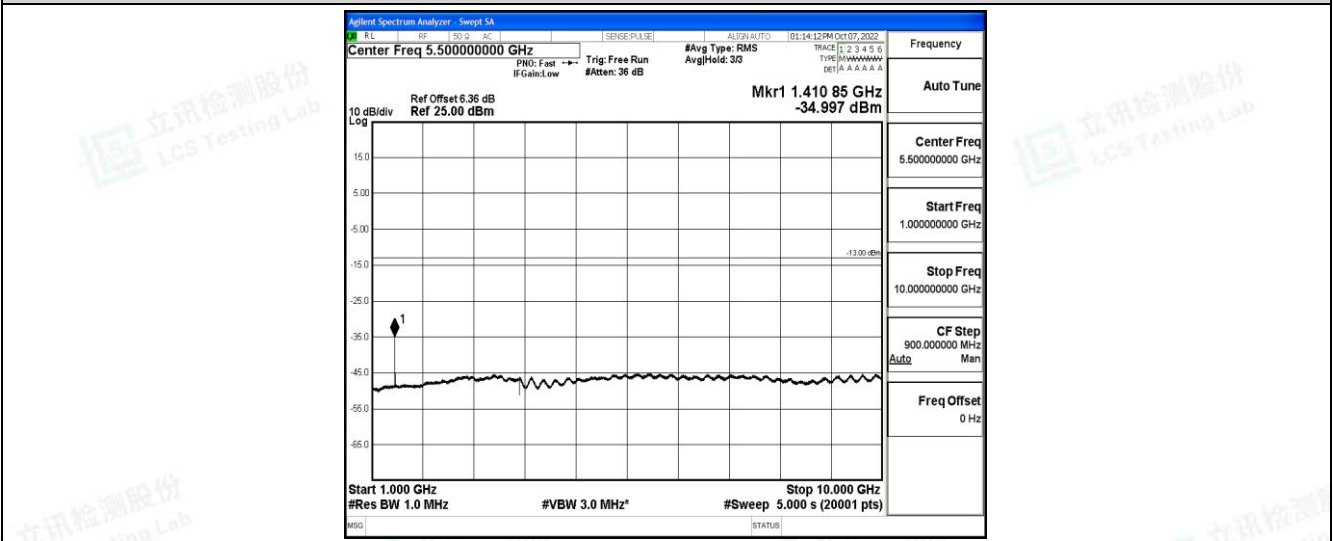

Band12-5MHz-QPSK-23095-1RB#0-Range4:1000~10000MHz

Band12-5MHz-QPSK-23155-1RB#0-Range1:0.009~0.15MHz

Shenzhen LCS Compliance Testing Laboratory Ltd.
 Add: 101, 201 Bldg A & 301 Bldg C, Juji Industrial Park Yabianxueziwei, Shajing Street, Baoan District, Shenzhen, 518000, China
 Tel: +(86) 0755-82591330 | E-mail: webmaster@lcs-cert.com | Web: www.lcs-cert.com
 Scan code to check authenticity