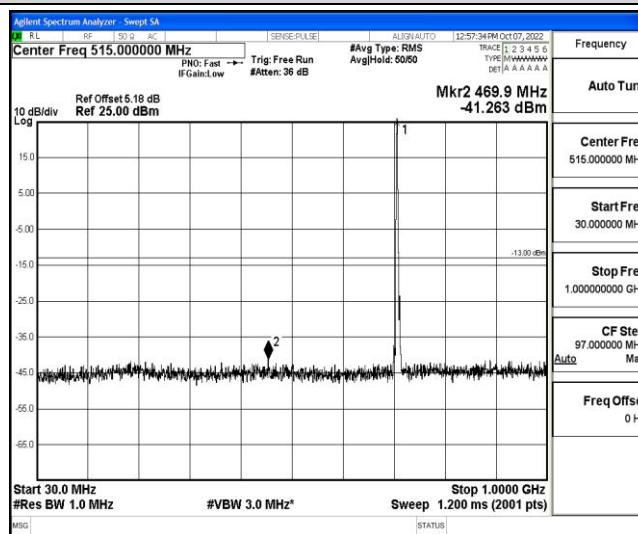

Band12-3MHz-16QAM-23165-1RB#0-Range3:30~1000MHz

Band12-3MHz-16QAM-23165-1RB#0-Range4:1000~10000MHz