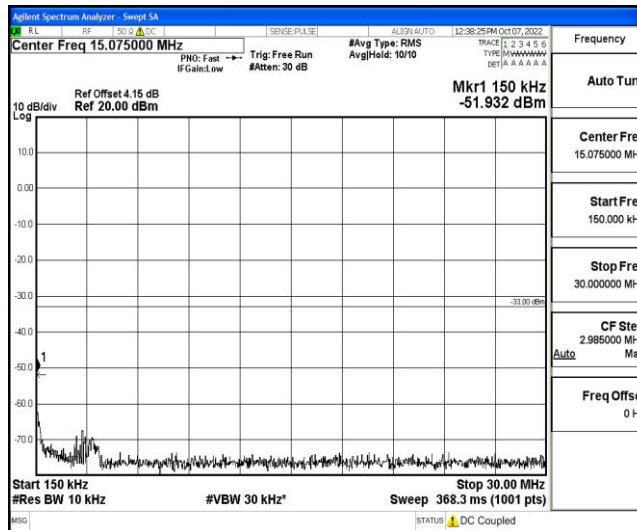

Band12-1.4MHz-16QAM-23173-1RB#0-Range2:0.15~30MHz

Band12-1.4MHz-16QAM-23173-1RB#0-Range3:30~1000MHz