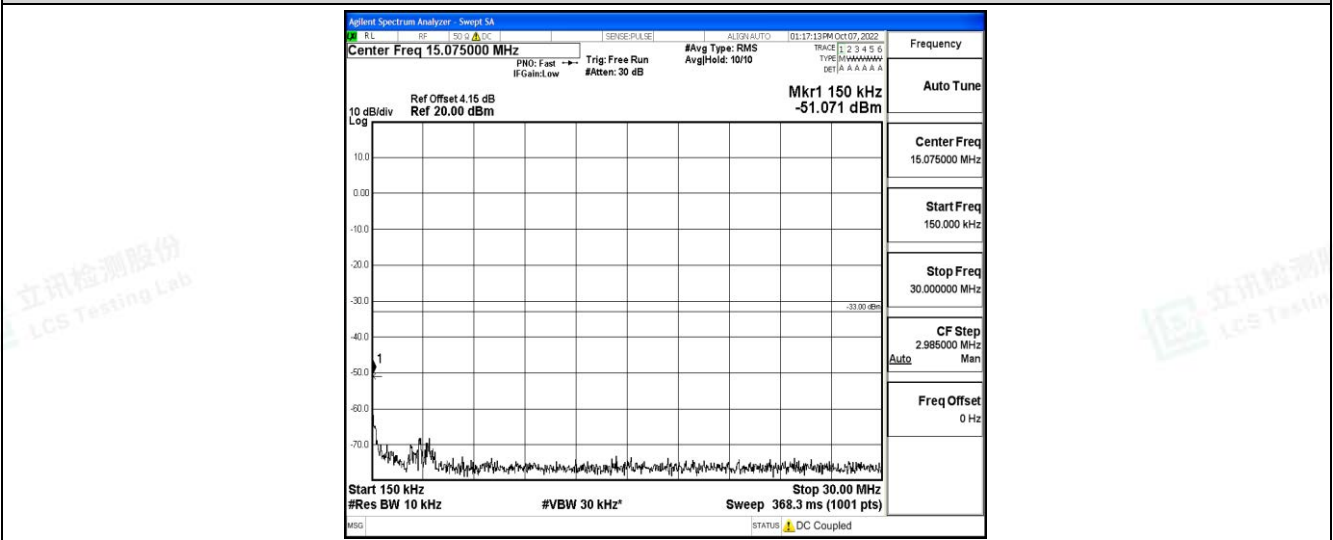

Band12-5MHz-16QAM-23155-1RB#0-Range2:0.15~30MHz

Band12-5MHz-16QAM-23155-1RB#0-Range3:30~1000MHz