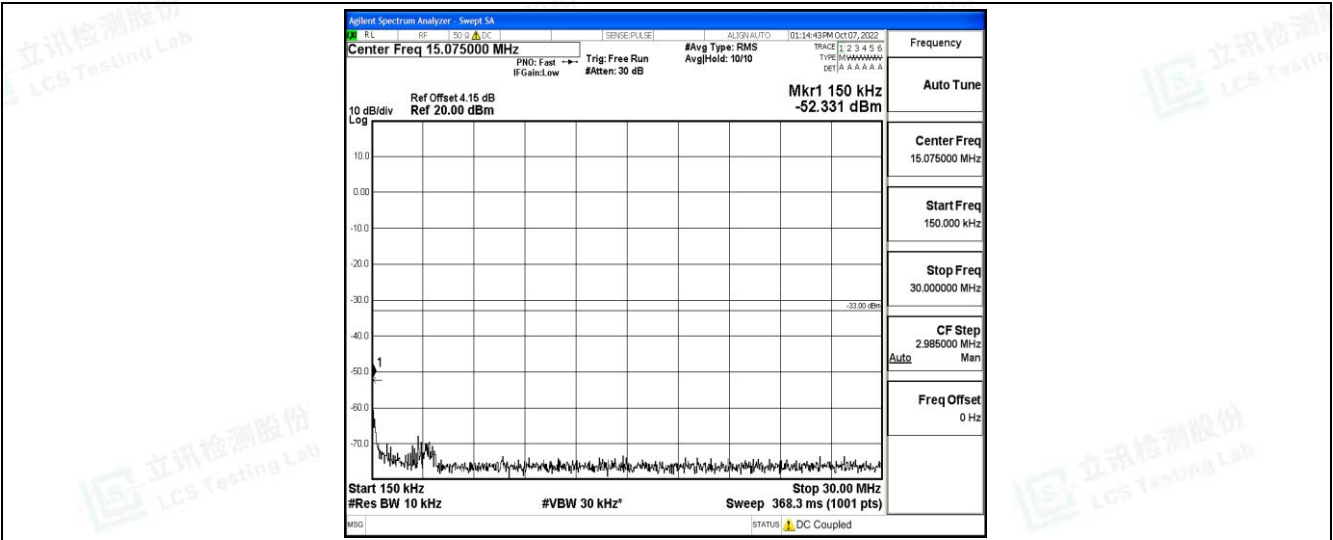

Band12-5MHz-16QAM-23035-1RB#0-Range4:1000~10000MHz

Band12-5MHz-16QAM-23095-1RB#0-Range1:0.009~0.15MHz

Band12-5MHz-16QAM-23095-1RB#0-Range2:0.15~30MHz

Shenzhen LCS Compliance Testing Laboratory Ltd.
 Add: 101, 201 Bldg A & 301 Bldg C, Juji Industrial Park Yabianxueziwei, Shajing Street, Baoan District, Shenzhen, 518000, China
 Tel: +(86) 0755-82591330 | E-mail: webmaster@lcs-cert.com | Web: www.lcs-cert.com
 Scan code to check authenticity