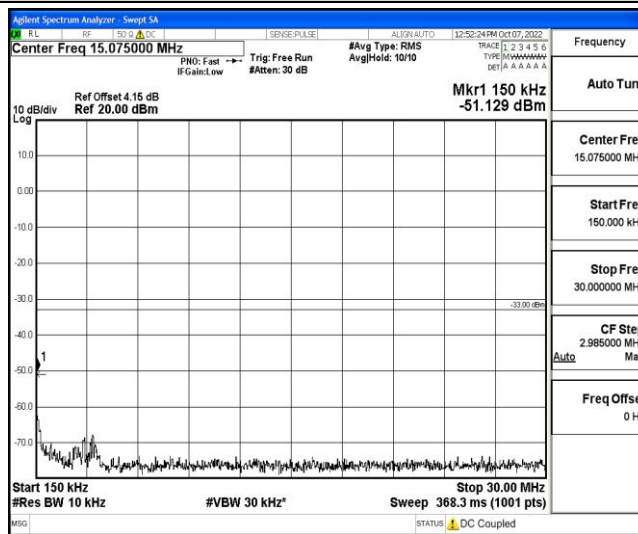

Band12-3MHz-16QAM-23025-1RB#0-Range2:0.15~30MHz

Band12-3MHz-16QAM-23025-1RB#0-Range3:30~1000MHz