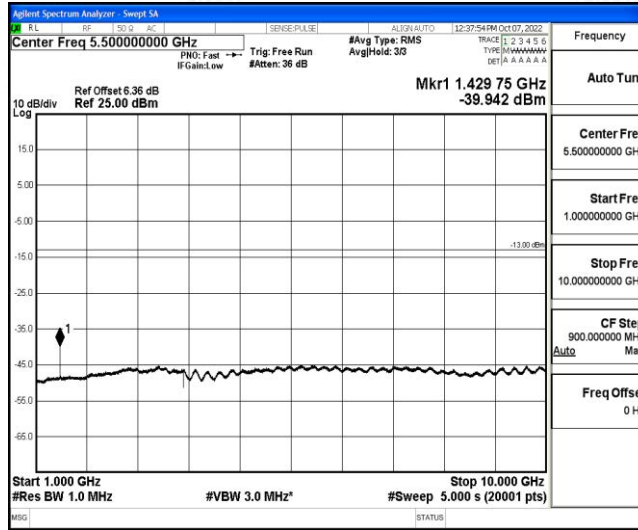

Band12-1.4MHz-QPSK-23173-1RB#0-Range2:0.15~30MHz

Band12-1.4MHz-QPSK-23173-1RB#0-Range3:30~1000MHz

Band12-1.4MHz-QPSK-23173-1RB#0-Range4:1000~10000MHz

Shenzhen LCS Compliance Testing Laboratory Ltd.
 Add: 101, 201 Bldg A & 301 Bldg C, Juji Industrial Park Yabianxueziwei, Shajing Street, Baoan District, Shenzhen, 518000, China
 Tel: +(86) 0755-82591330 | E-mail: webmaster@lcs-cert.com | Web: www.lcs-cert.com
 Scan code to check authenticity