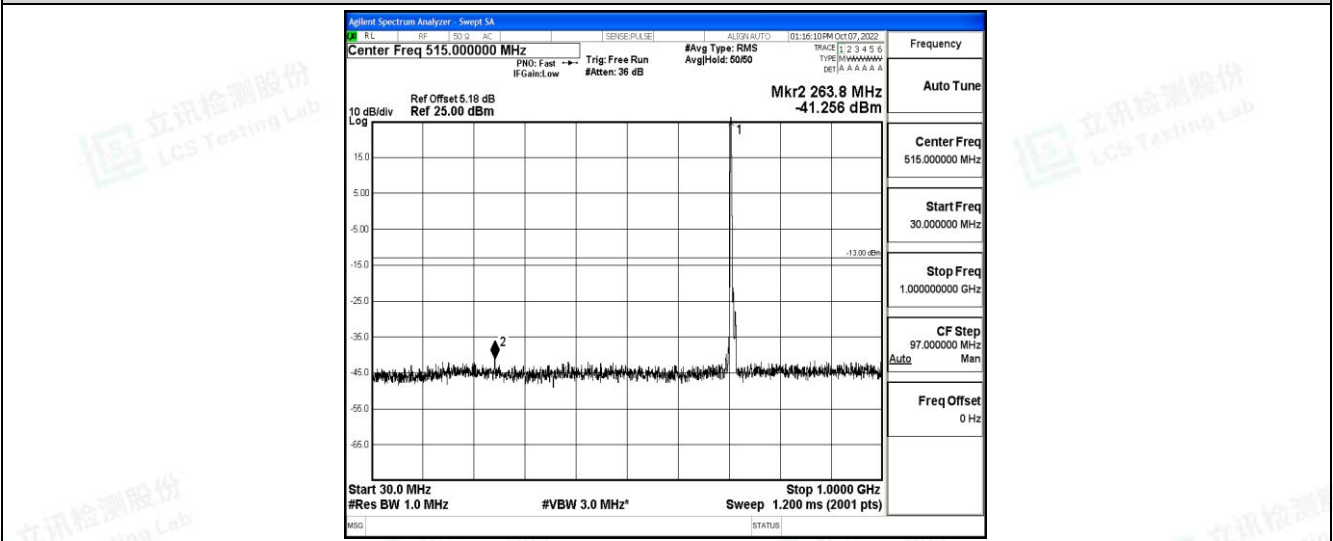

Band12-5MHz-QPSK-23155-1RB#0-Range3:30~100MHz

Band12-5MHz-QPSK-23155-1RB#0-Range4:1000~10000MHz