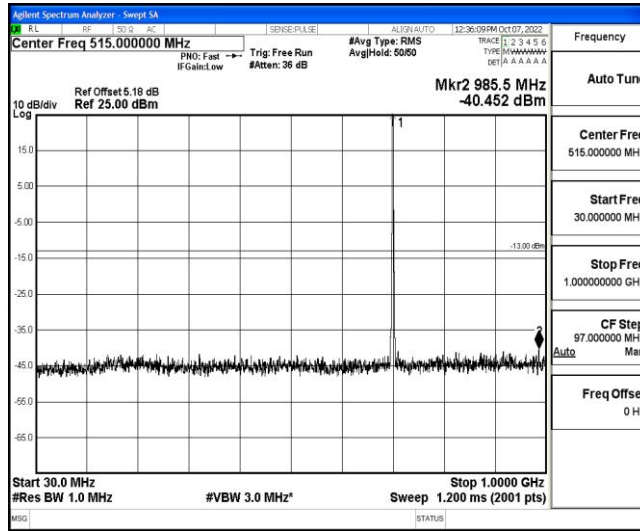

Band12-1.4MHz-16QAM-23095-1RB#0-Range1:0.009~0.15MHz

Band12-1.4MHz-16QAM-23095-1RB#0-Range2:0.15~30MHz

Band12-1.4MHz-16QAM-23095-1RB#0-Range3:30~1000MHz

Band12-1.4MHz-16QAM-23095-1RB#0-Range4:1000~10000MHz