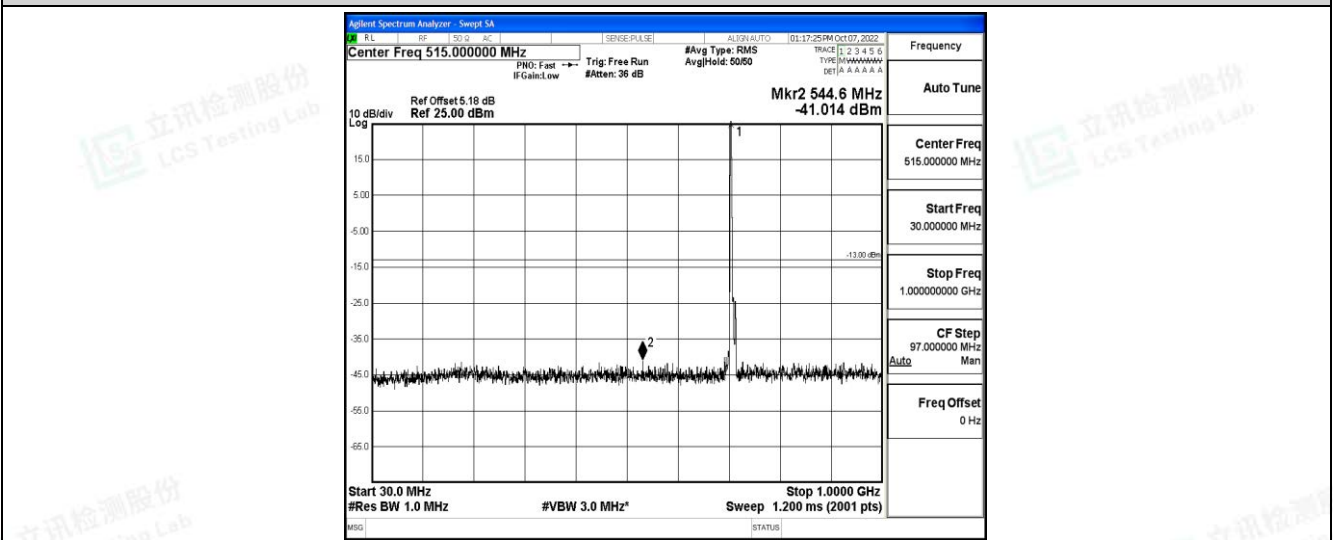

Band12-5MHz-16QAM-23155-1RB#0-Range3:30~1000MHz

Band12-5MHz-16QAM-23155-1RB#0-Range4:1000~10000MHz

Shenzhen LCS Compliance Testing Laboratory Ltd.
Add: 101, 201 Bldg A & 301 Bldg C, Juji Industrial Park Yabianxueziwei, Shajing Street, Baoan District, Shenzhen, 518000, China
Tel: +(86) 0755-82591330 | E-mail: webmaster@lcs-cert.com | Web: www.lcs-cert.com
Scan code to check authenticity