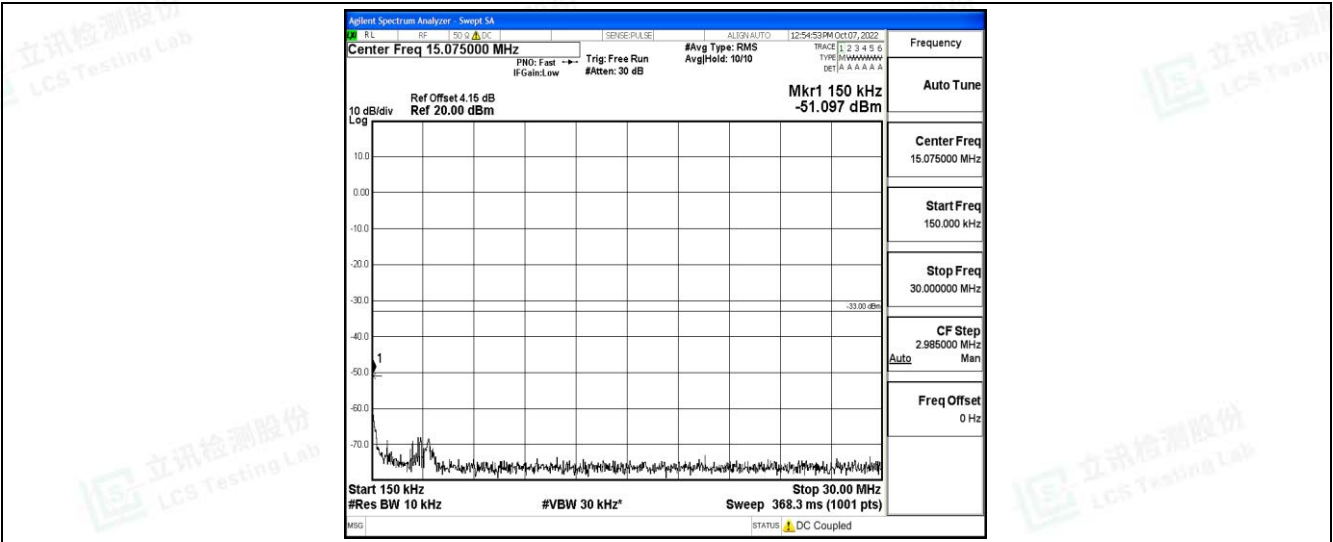

Band12-3MHz-16QAM-23095-1RB#0-Range2:0.15~30MHz

Band12-3MHz-16QAM-23095-1RB#0-Range3:30~1000MHz