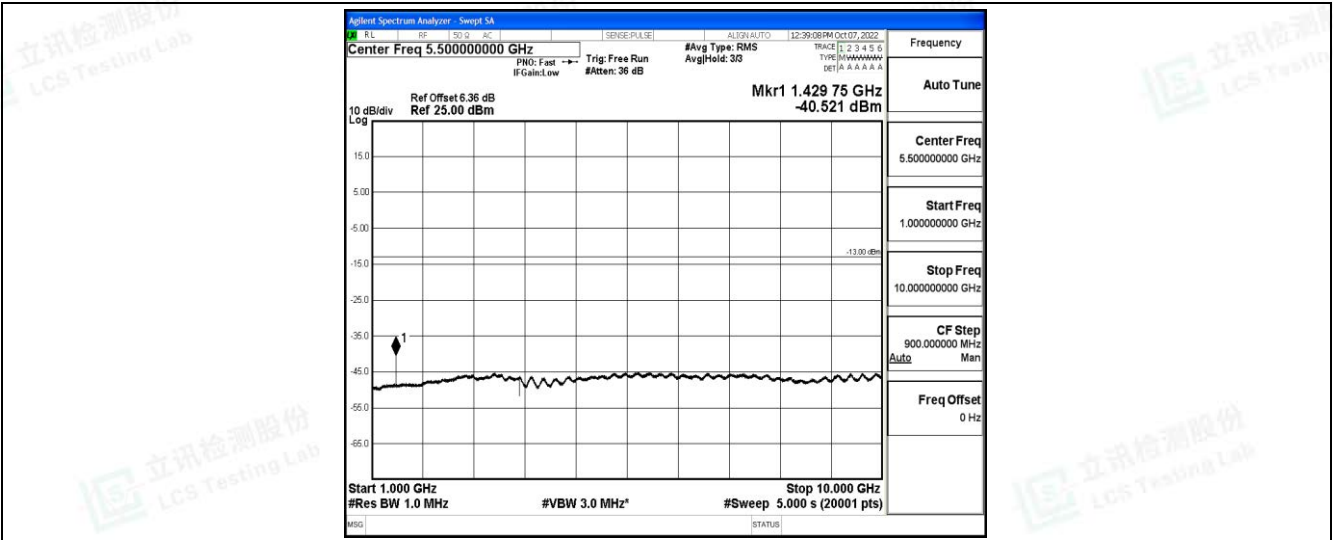

Band12-3MHz-QPSK-23025-1RB#0-Range1:0.009~0.15MHz

Band12-3MHz-QPSK-23025-1RB#0-Range2:0.15~30MHz

Band12-3MHz-QPSK-23025-1RB#0-Range3:30~1000MHz

Shenzhen LCS Compliance Testing Laboratory Ltd.
 Add: 101, 201 Bldg A & 301 Bldg C, Juji Industrial Park Yabianxueziwei, Shajing Street, Baoan District, Shenzhen, 518000, China
 Tel: +(86) 0755-82591330 | E-mail: webmaster@lcs-cert.com | Web: www.lcs-cert.com
 Scan code to check authenticity