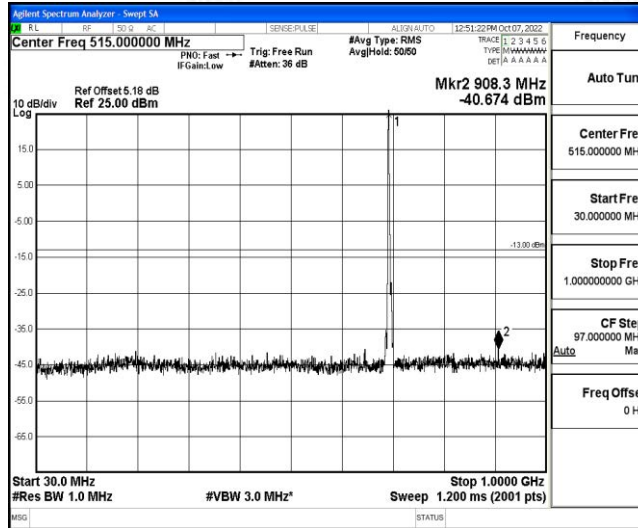

Band12-3MHz-QPSK-23025-1RB#0-Range1:0.009~0.15MHz

Band12-3MHz-QPSK-23025-1RB#0-Range2:0.15~30MHz

Band12-3MHz-QPSK-23025-1RB#0-Range3:30~1000MHz

Shenzhen LCS Compliance Testing Laboratory Ltd.
 Add: 101, 201 Bldg A & 301 Bldg C, Juji Industrial Park Yabianxueziwei, Shajing Street, Baoan District, Shenzhen, 518000, China
 Tel: +(86) 0755-82591330 | E-mail: webmaster@lcs-cert.com | Web: www.lcs-cert.com
 Scan code to check authenticity