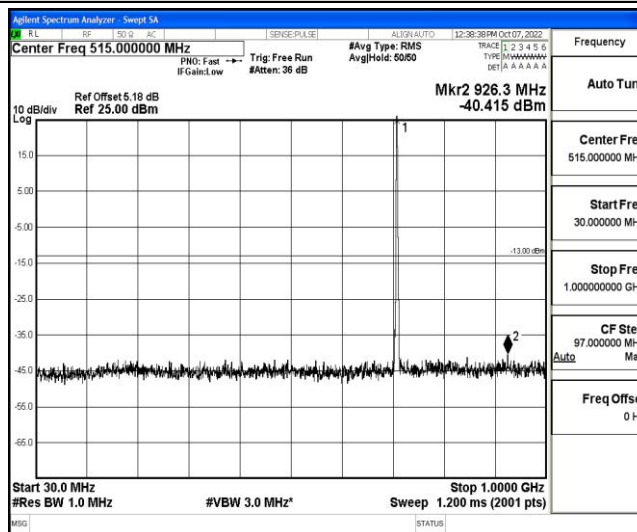

Band12-1.4MHz-16QAM-23173-1RB#0-Range1:0.009~0.15MHz

Band12-1.4MHz-16QAM-23173-1RB#0-Range2:0.15~30MHz

Band12-1.4MHz-16QAM-23173-1RB#0-Range3:30~1000MHz

Band12-1.4MHz-16QAM-23173-1RB#0-Range4:1000~10000MHz