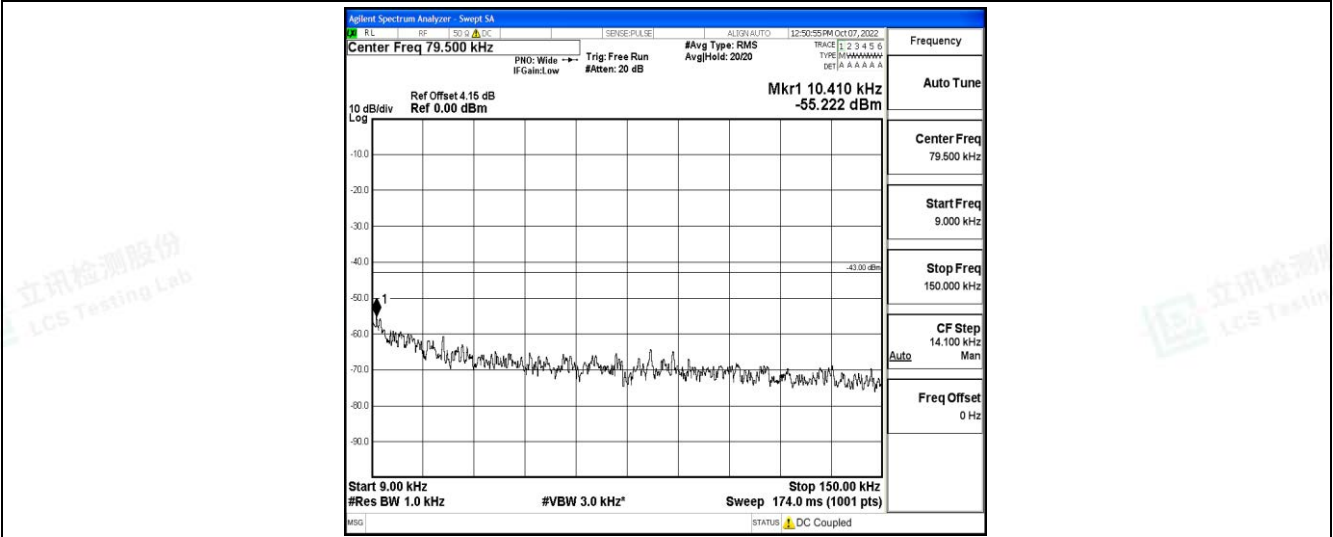

Band12-3MHz-QPSK-23025-1RB#0-Range1:0.009~0.15MHz

Band12-3MHz-QPSK-23025-1RB#0-Range2:0.15~30MHz