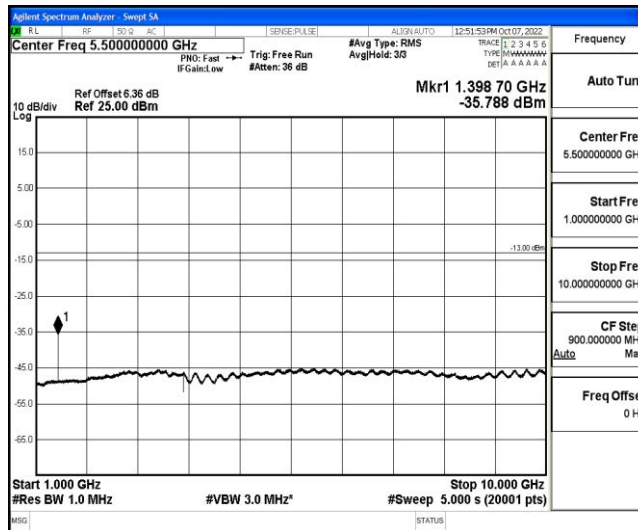

Band12-3MHz-QPSK-23025-1RB#0-Range4: 1000~10000MHz

Band12-3MHz-QPSK-23095-1RB#0-Range1: 0.009~0.15MHz