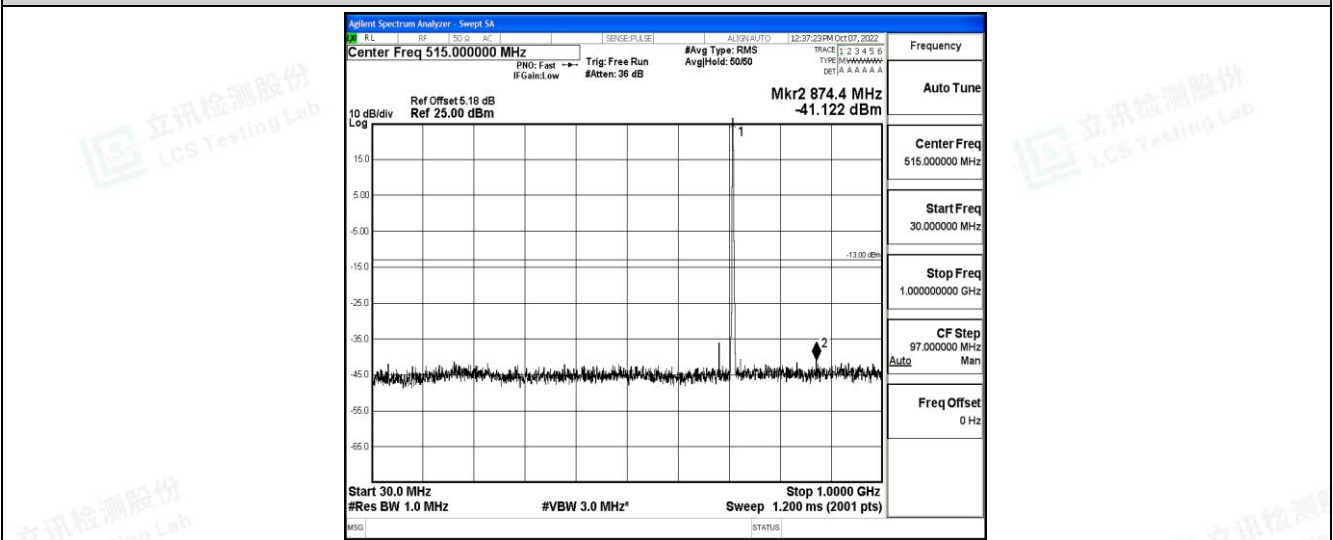

Band12-1.4MHz-QPSK-23173-1RB#0-Range2:0.15~30MHz

Band12-1.4MHz-QPSK-23173-1RB#0-Range3:30~1000MHz

Band12-1.4MHz-QPSK-23173-1RB#0-Range4:1000~10000MHz

Shenzhen LCS Compliance Testing Laboratory Ltd.
 Add: 101, 201 Bldg A & 301 Bldg C, Juji Industrial Park Yabianxueziwei, Shajing Street, Baoan District, Shenzhen, 518000, China
 Tel: +(86) 0755-82591330 | E-mail: webmaster@lcs-cert.com | Web: www.lcs-cert.com
 Scan code to check authenticity