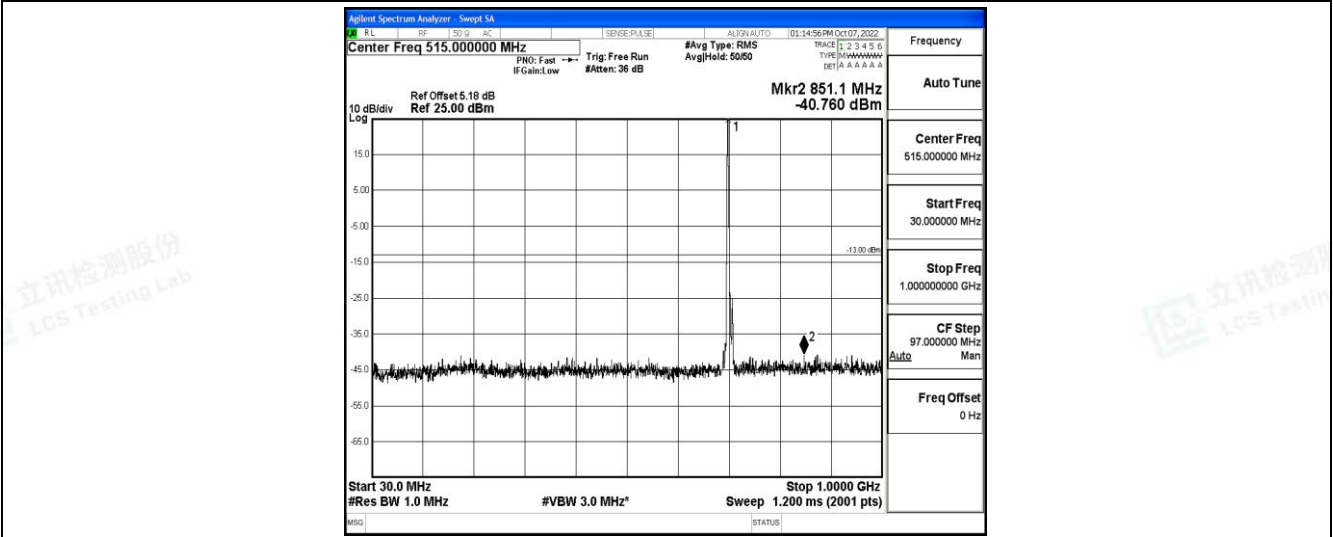

Band12-5MHz-16QAM-23095-1RB#0-Range3:30~1000MHz

Band12-5MHz-16QAM-23095-1RB#0-Range4:1000~10000MHz