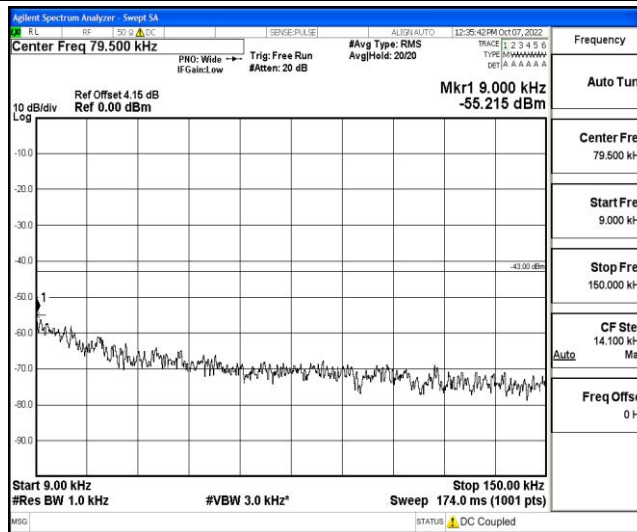

Band12-1.4MHz-16QAM-23095-1RB#0-Range1:0.009~0.15MHz

Band12-1.4MHz-16QAM-23095-1RB#0-Range2:0.15~30MHz