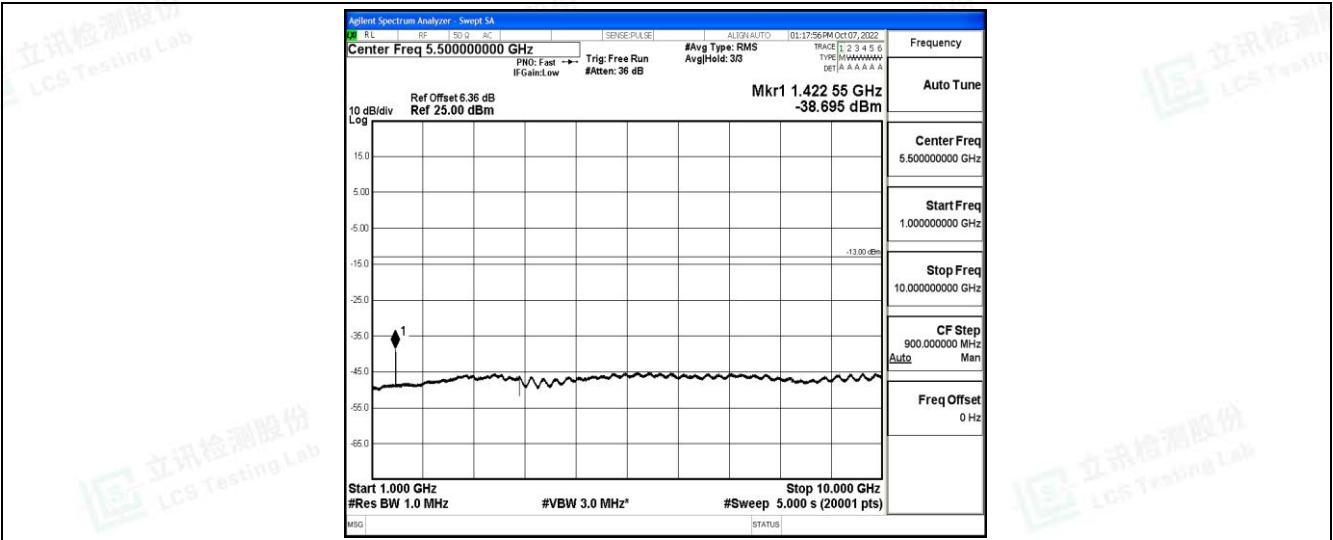

Band12-5MHz-16QAM-23155-1RB#0-Range2:0.15~30MHz

Band12-5MHz-16QAM-23155-1RB#0-Range3:30~1000MHz

Band12-5MHz-16QAM-23155-1RB#0-Range4:1000~10000MHz

Shenzhen LCS Compliance Testing Laboratory Ltd.
 Add: 101, 201 Bldg A & 301 Bldg C, Juji Industrial Park Yabianxueziwei, Shajing Street, Baoan District, Shenzhen, 518000, China
 Tel: +(86) 0755-82591330 | E-mail: webmaster@lcs-cert.com | Web: www.lcs-cert.com
 Scan code to check authenticity