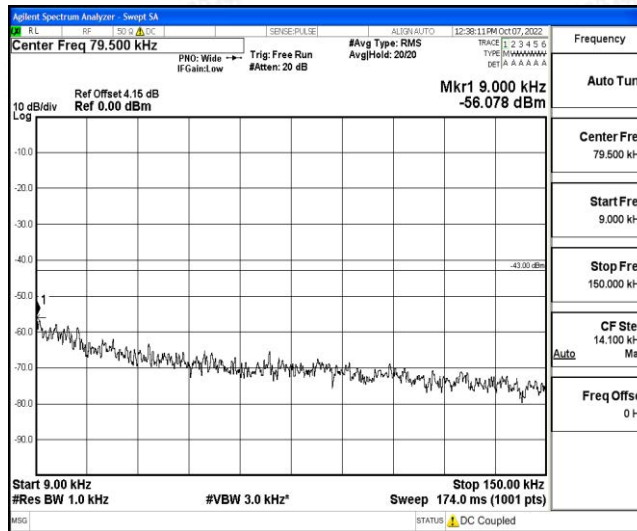

Band12-1.4MHz-16QAM-23173-1RB#0-Range1:0.009~0.15MHz

Band12-1.4MHz-16QAM-23173-1RB#0-Range2:0.15~30MHz