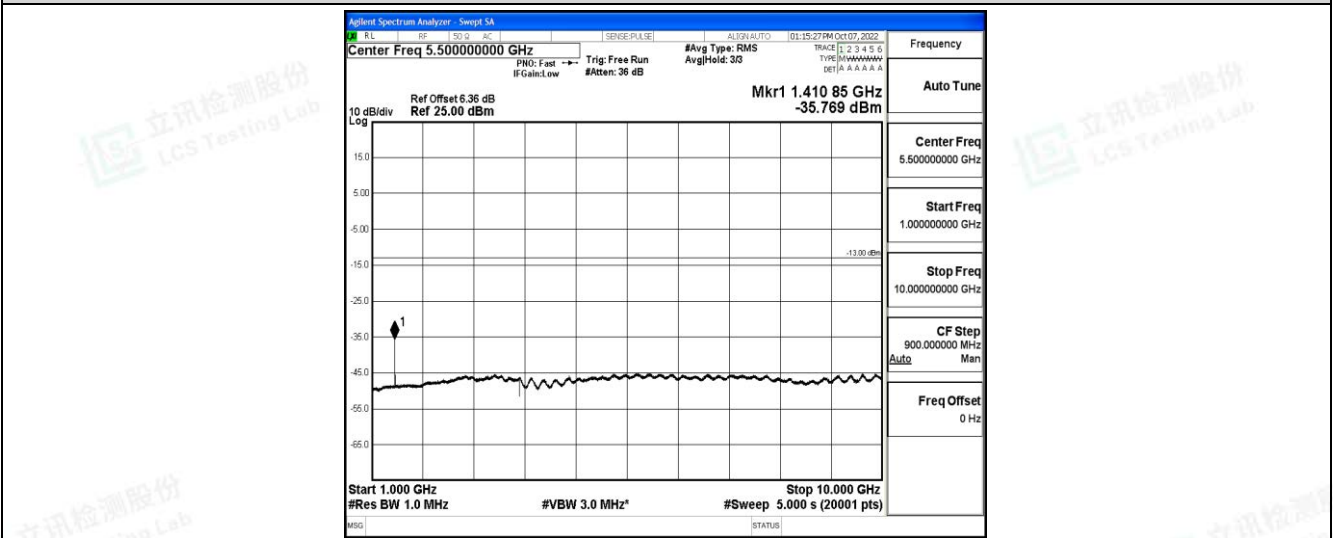

Band12-5MHz-16QAM-23095-1RB#0-Range4:1000~10000MHz

Band12-5MHz-16QAM-23155-1RB#0-Range1:0.009~0.15MHz

Shenzhen LCS Compliance Testing Laboratory Ltd.
Add: 101, 201 Bldg A & 301 Bldg C, Juji Industrial Park Yabianxueziwei, Shajing Street, Baoan District, Shenzhen, 518000, China
Tel: +(86) 0755-82591330 | E-mail: webmaster@lcs-cert.com | Web: www.lcs-cert.com
Scan code to check authenticity