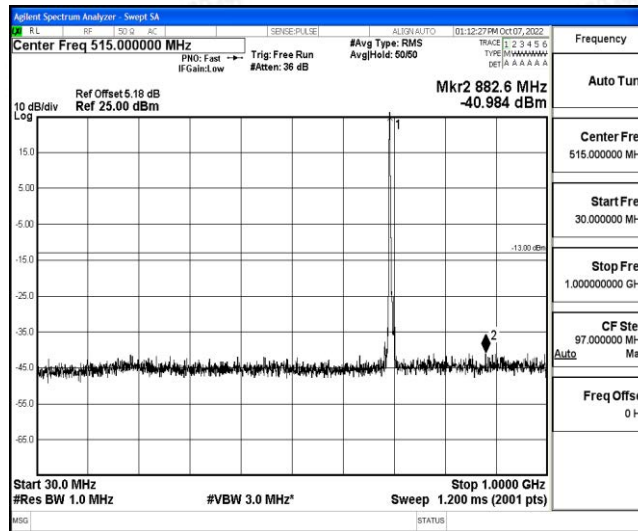

Band12-5MHz-16QAM-23035-1RB#0-Range3:30~1000MHz

Band12-5MHz-16QAM-23035-1RB#0-Range4:1000~10000MHz