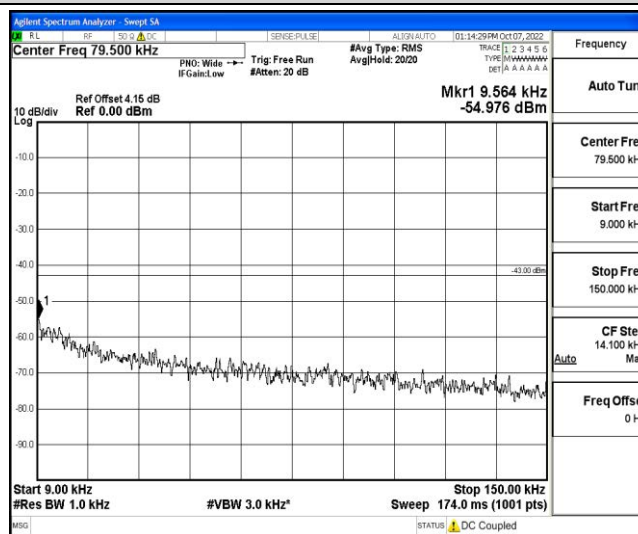

Band12-5MHz-16QAM-23095-1RB#0-Range1:0.009~0.15MHz

Band12-5MHz-16QAM-23095-1RB#0-Range2:0.15~30MHz

Shenzhen LCS Compliance Testing Laboratory Ltd.
Add: 101, 201 Bldg A & 301 Bldg C, Juji Industrial Park Yabianxueziwei, Shajing Street, Baoan District, Shenzhen, 518000, China
Tel: +(86) 0755-82591330 | E-mail: webmaster@lcs-cert.com | Web: www.lcs-cert.com
Scan code to check authenticity