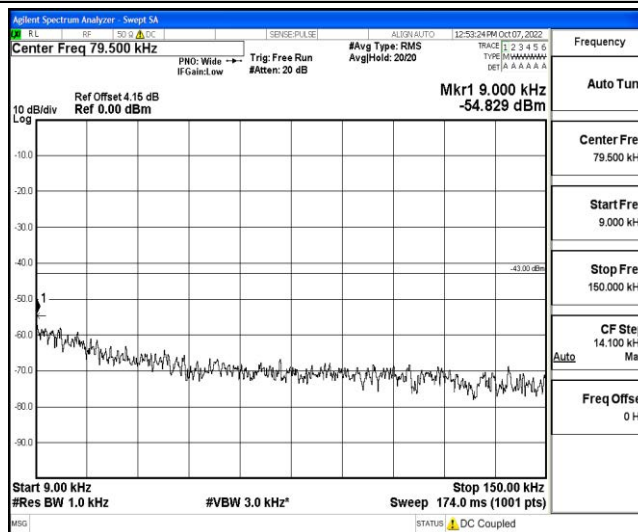

Band12-3MHz-QPSK-23095-1RB#0-Range1: 0.009~0.15MHz

Band12-3MHz-QPSK-23095-1RB#0-Range2: 0.15~30MHz

Shenzhen LCS Compliance Testing Laboratory Ltd.
Add: 101, 201 Bldg A & 301 Bldg C, Juji Industrial Park Yabianxueziwei, Shajing Street, Baoan District, Shenzhen, 518000, China
Tel: +(86) 0755-82591330 | E-mail: webmaster@lcs-cert.com | Web: www.lcs-cert.com
Scan code to check authenticity