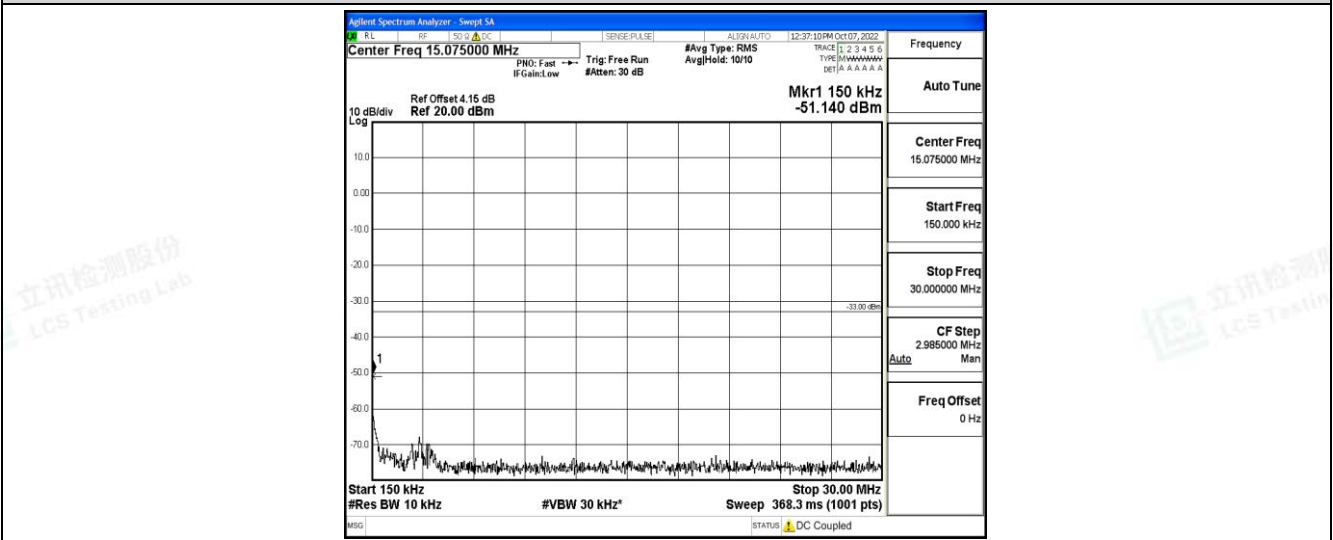

Band12-1.4MHz-QPSK-23173-1RB#0-Range2:0.15~30MHz

Band12-1.4MHz-QPSK-23173-1RB#0-Range3:30~1000MHz

Band12-1.4MHz-QPSK-23173-1RB#0-Range4:1000~10000MHz

Shenzhen LCS Compliance Testing Laboratory Ltd.
 Add: 101, 201 Bldg A & 301 Bldg C, Juji Industrial Park Yabianxueziwei, Shajing Street, Baoan District, Shenzhen, 518000, China
 Tel: +(86) 0755-82591330 | E-mail: webmaster@lcs-cert.com | Web: www.lcs-cert.com
 Scan code to check authenticity