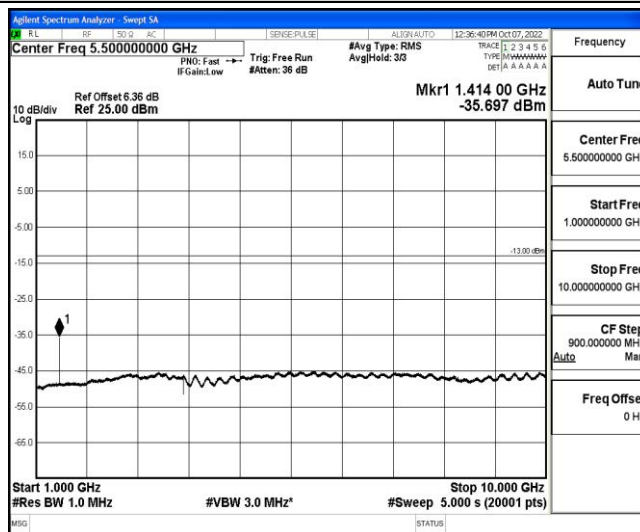

Band12-1.4MHz-16QAM-23095-1RB#0-Range1:0.009~0.15MHz

Band12-1.4MHz-16QAM-23095-1RB#0-Range2:0.15~30MHz

Band12-1.4MHz-16QAM-23095-1RB#0-Range3:30~1000MHz

Band12-1.4MHz-16QAM-23095-1RB#0-Range4:1000~10000MHz