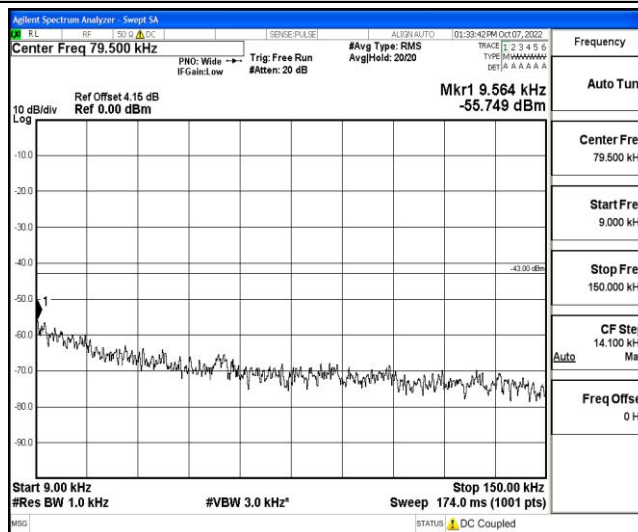

Band12-10MHz-16QAM-23060-1RB#0-Range1:0.009~0.15MHz

Band12-10MHz-16QAM-23060-1RB#0-Range2:0.15~30MHz

Band12-10MHz-16QAM-23060-1RB#0-Range3:30~1000MHz

Band12-10MHz-16QAM-23060-1RB#0-Range4: 1000~10000MHz

Band12-10MHz-16QAM-23095-1RB#0-Range1: 0.009~0.15MHz