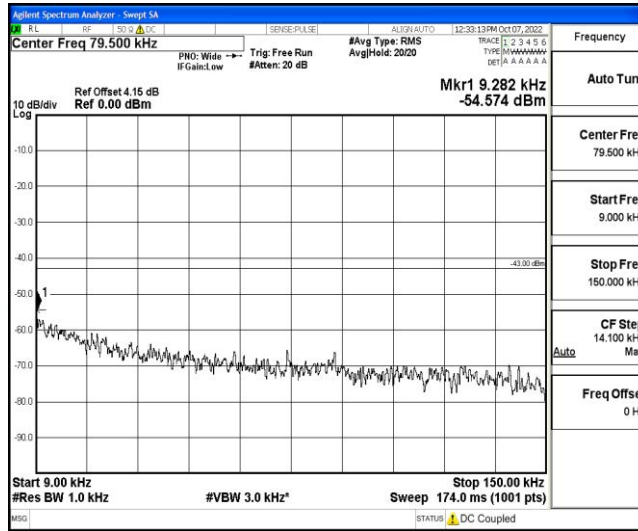

Band12-1.4MHz-16QAM-23017-1RB#0-Range1:0.009~0.15MHz

Band12-1.4MHz-16QAM-23017-1RB#0-Range2:0.15~30MHz