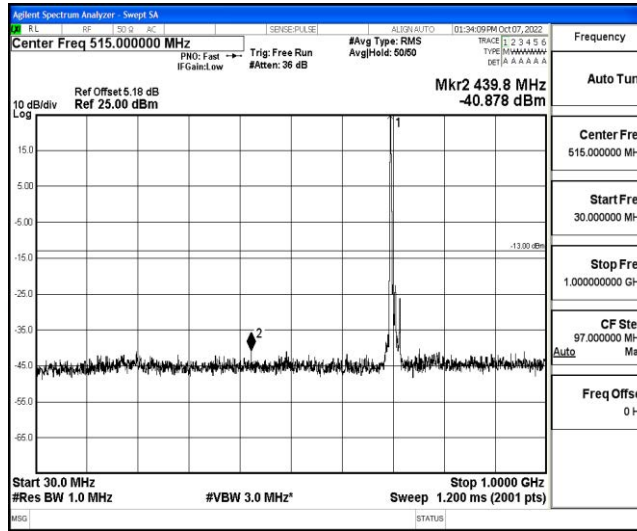

Band12-10MHz-16QAM-23095-1RB#0-Range3:30~1000MHz

Band12-10MHz-16QAM-23095-1RB#0-Range4:1000~10000MHz