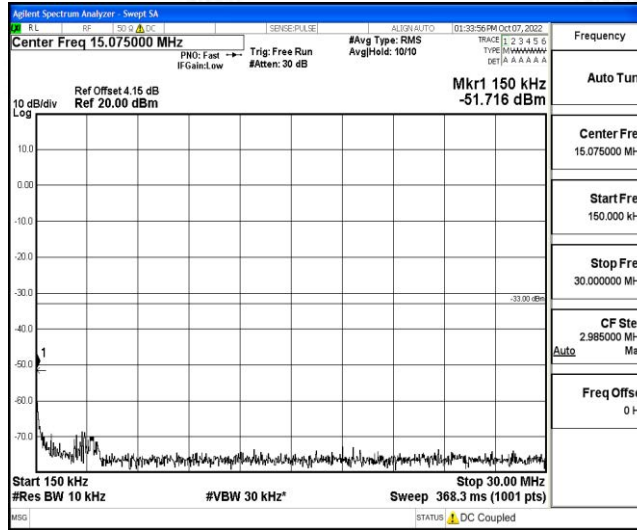

Band12-10MHz-16QAM-23095-1RB#0-Range2: 0.15~30MHz

Band12-10MHz-16QAM-23095-1RB#0-Range3:30~1000MHz