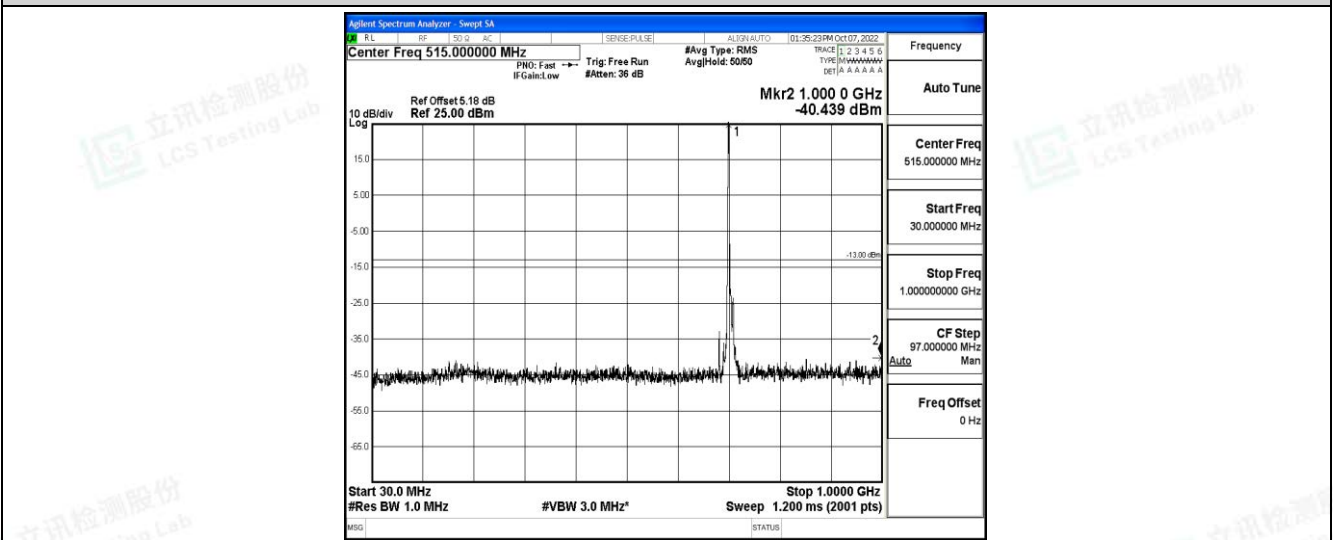

Band12-10MHz-QPSK-23130-1RB#0-Range3:30~1000MHz

Band12-10MHz-QPSK-23130-1RB#0-Range4:1000~10000MHz

Shenzhen LCS Compliance Testing Laboratory Ltd.
 Add: 101, 201 Bldg A & 301 Bldg C, Juji Industrial Park Yabianxueziwei, Shajing Street, Baoan District, Shenzhen, 518000, China
 Tel: +(86) 0755-82591330 | E-mail: webmaster@lcs-cert.com | Web: www.lcs-cert.com
 Scan code to check authenticity