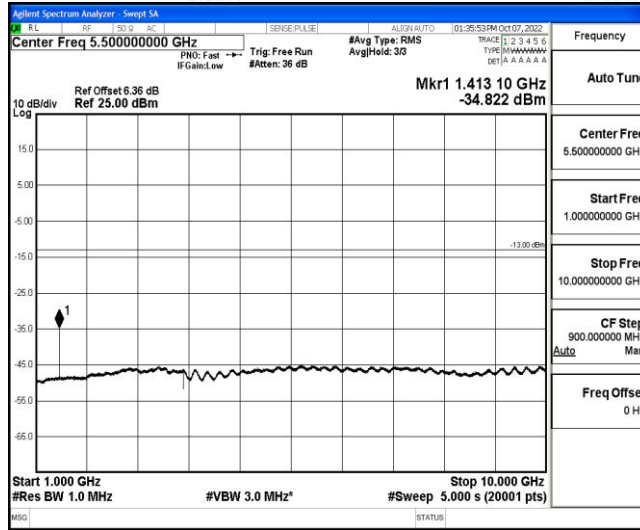

Band12-10MHz-QPSK-23130-1RB#0-Range4:1000~10000MHz

Band12-10MHz-16QAM-23060-1RB#0-Range1:0.009~0.15MHz