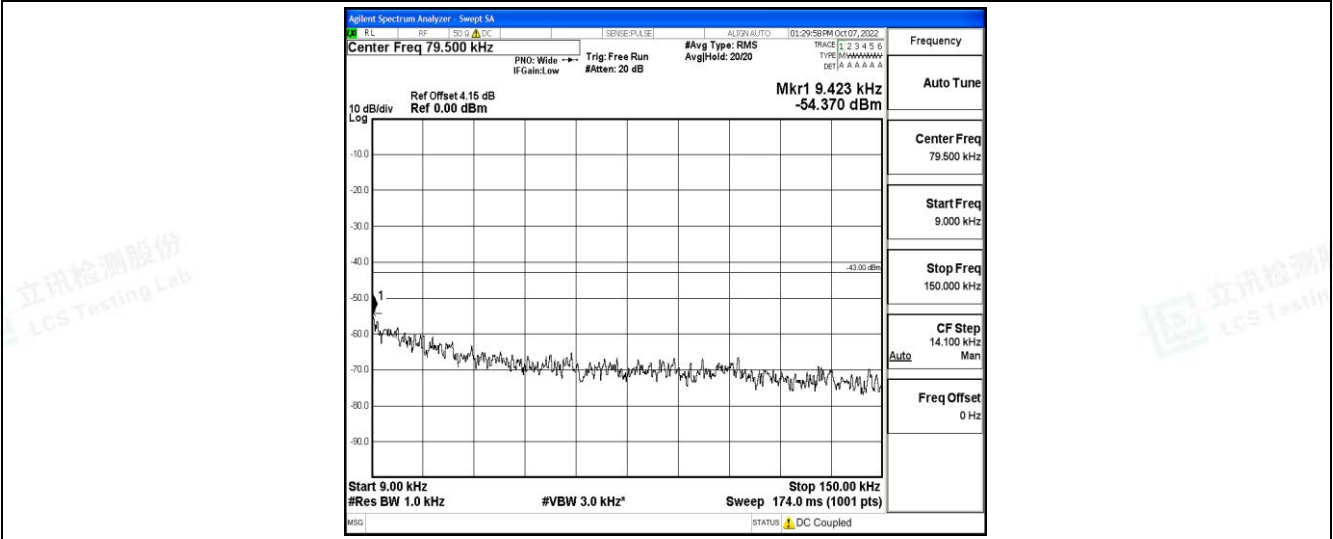

Band12-10MHz-QPSK-23060-1RB#0-Range1:0.009~0.15MHz

Band12-10MHz-QPSK-23060-1RB#0-Range2:0.15~30MHz