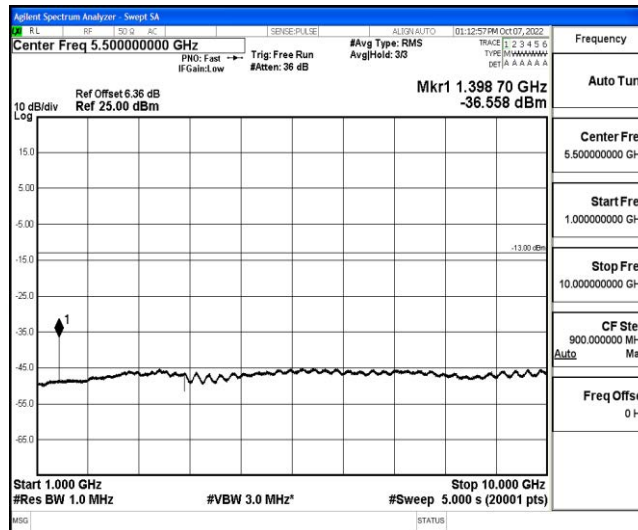

Band12-5MHz-16QAM-23035-1RB#0-Range4:1000~10000MHz

Band12-5MHz-16QAM-23095-1RB#0-Range1:0.009~0.15MHz