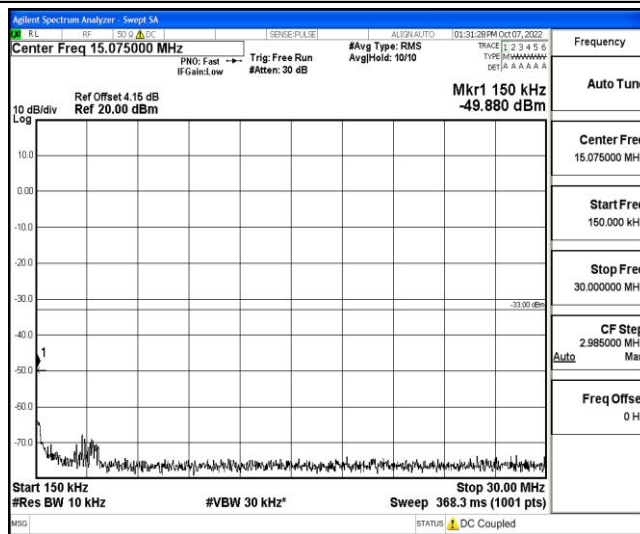

Band12-10MHz-16QAM-23060-1RB#0-Range2:0.15~30MHz

Band12-10MHz-16QAM-23060-1RB#0-Range3:30~1000MHz