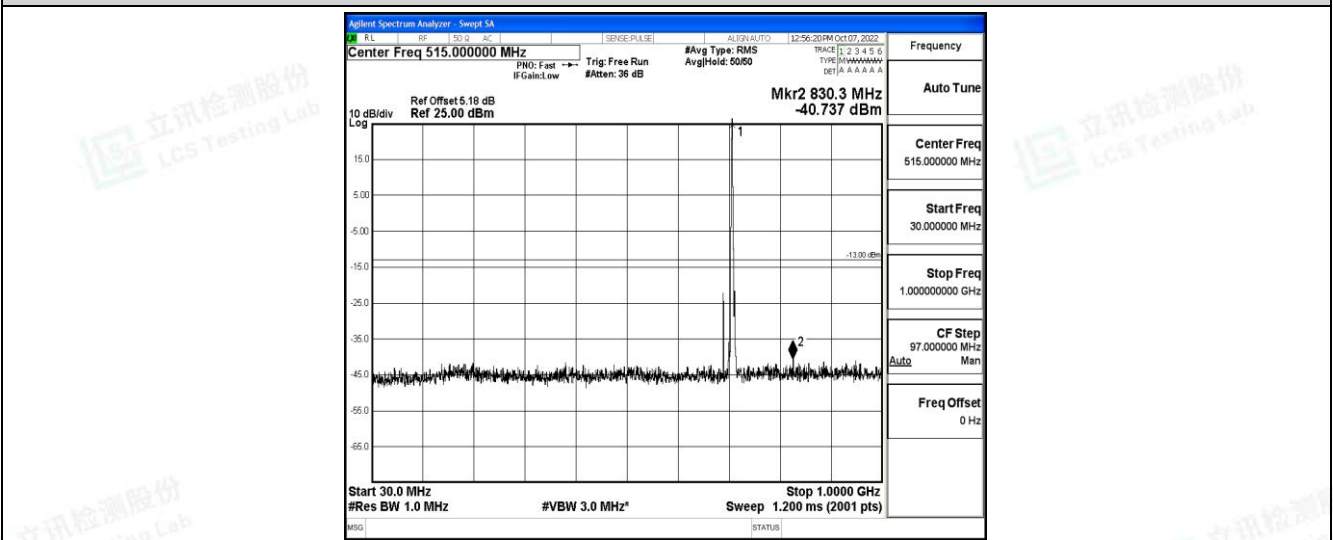

Band12-3MHz-QPSK-23165-1RB#0-Range3:30~1000MHz

Band12-3MHz-QPSK-23165-1RB#0-Range4:1000~10000MHz

Shenzhen LCS Compliance Testing Laboratory Ltd.
Add: 101, 201 Bldg A & 301 Bldg C, Juji Industrial Park Yabianxueziwei, Shajing Street, Baoan District, Shenzhen, 518000, China
Tel: +(86) 0755-82591330 | E-mail: webmaster@lcs-cert.com | Web: www.lcs-cert.com
Scan code to check authenticity