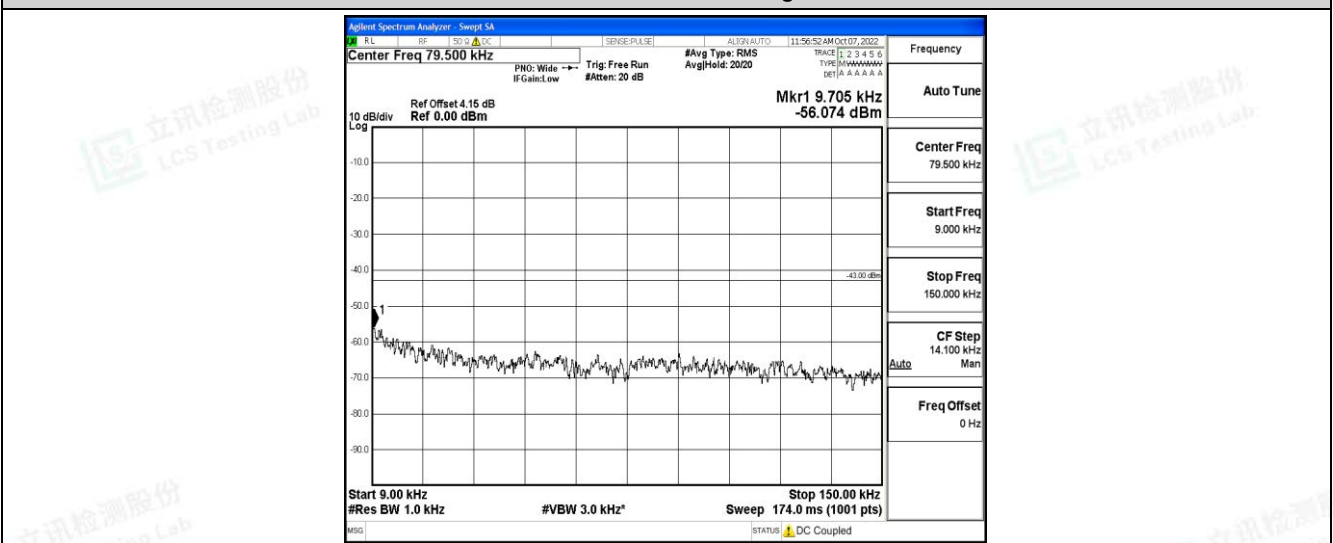

Band5-5MHz-QPSK-20425-1RB#0-Range1:0.009~0.15MHz

Band5-5MHz-QPSK-20425-1RB#0-Range2:0.15~30MHz

Band5-5MHz-QPSK-20425-1RB#0-Range3:30~1000MHz

Shenzhen LCS Compliance Testing Laboratory Ltd.  
 Add: 101, 201 Bldg A & 301 Bldg C, Juji Industrial Park Yabianxueziwei, Shajing Street, Baoan District, Shenzhen, 518000, China  
 Tel: +(86) 0755-82591330 | E-mail: webmaster@lcs-cert.com | Web: www.lcs-cert.com  
 Scan code to check authenticity

Band5-5MHz-QPSK-20425-1RB#0-Range4:1000~10000MHz

Band5-5MHz-QPSK-20525-1RB#0-Range1:0.009~0.15MHz

Band5-5MHz-QPSK-20525-1RB#0-Range2:0.15~30MHz

Shenzhen LCS Compliance Testing Laboratory Ltd.  
 Add: 101, 201 Bldg A & 301 Bldg C, Juji Industrial Park Yabianxueziwei, Shajing Street, Baoan District, Shenzhen, 518000, China  
 Tel: +(86) 0755-82591330 | E-mail: webmaster@lcs-cert.com | Web: www.lcs-cert.com  
 Scan code to check authenticity