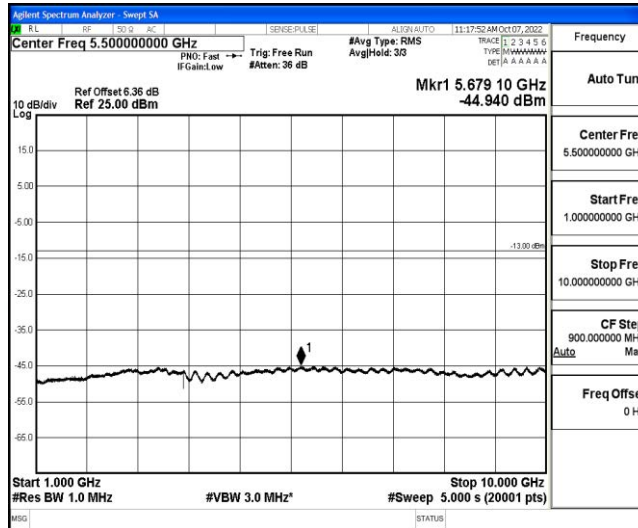

Band5-1.4MHz-16QAM-20407-1RB#0-Range4:1000~10000MHz

Band5-1.4MHz-16QAM-20525-1RB#0-Range1:0.009~0.15MHz