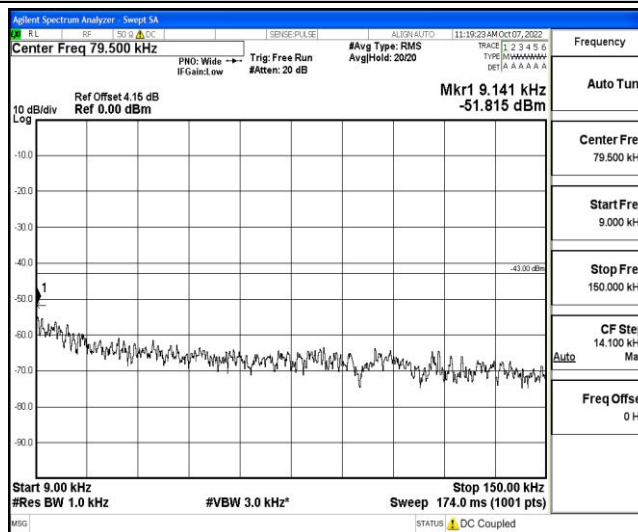

Band5-1.4MHz-16QAM-20407-1RB#0-Range3:30~1000MHz

Band5-1.4MHz-16QAM-20407-1RB#0-Range4:1000~10000MHz

Band5-1.4MHz-16QAM-20525-1RB#0-Range1:0.009~0.15MHz

Band5-1.4MHz-16QAM-20525-1RB#0-Range2:0.15~30MHz

Shenzhen LCS Compliance Testing Laboratory Ltd.  
 Add: 101, 201 Bldg A & 301 Bldg C, Juji Industrial Park Yabianxueziwei, Shajing Street, Baoan District, Shenzhen, 518000, China  
 Tel: +(86) 0755-82591330 | E-mail: webmaster@lcs-cert.com | Web: www.lcs-cert.com  
 Scan code to check authenticity