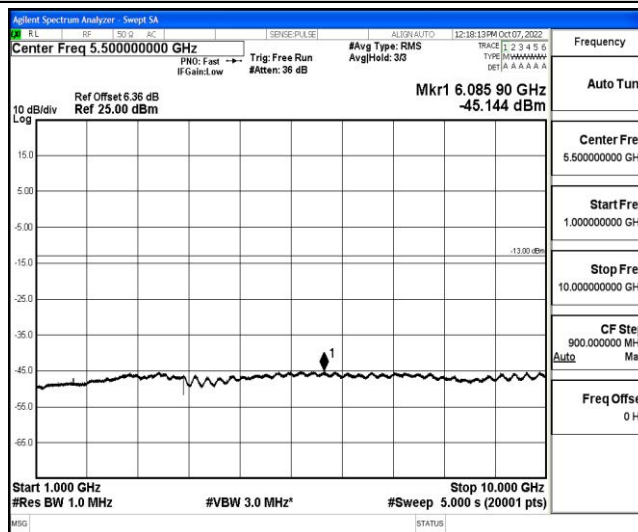

Band5-10MHz-16QAM-20525-1RB#0-Range4:1000~10000MHz

Band5-10MHz-16QAM-20600-1RB#0-Range1:0.009~0.15MHz

Shenzhen LCS Compliance Testing Laboratory Ltd.
Add: 101, 201 Bldg A & 301 Bldg C, Juji Industrial Park Yabianxueziwei, Shajing Street, Baoan District, Shenzhen, 518000, China
Tel: +(86) 0755-82591330 | E-mail: webmaster@lcs-cert.com | Web: www.lcs-cert.com
Scan code to check authenticity