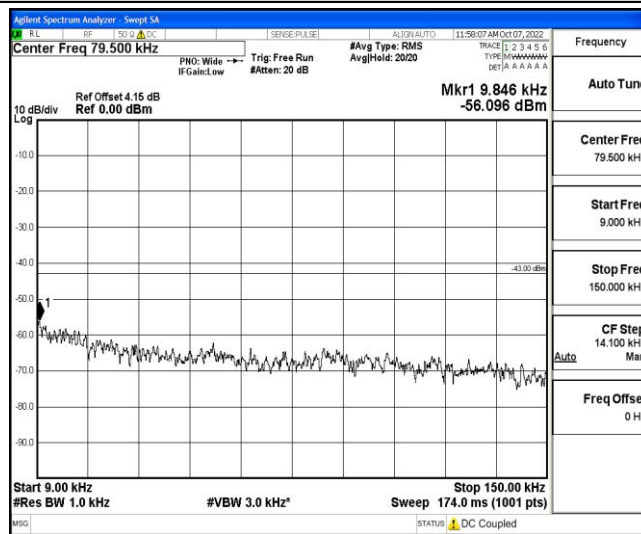

Band5-5MHz-16QAM-20425-1RB#0-Range1:0.009~0.15MHz

Band5-5MHz-16QAM-20425-1RB#0-Range2:0.15~30MHz

Band5-5MHz-16QAM-20425-1RB#0-Range3:30~1000MHz

Band5-5MHz-16QAM-20425-1RB#0-Range4:1000~10000MHz

Band5-5MHz-16QAM-20525-1RB#0-Range1:0.009~0.15MHz