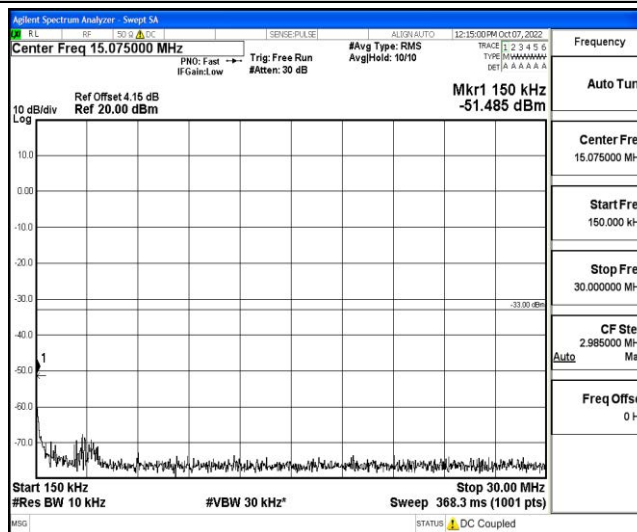

Band5-10MHz-16QAM-20450-1RB#0-Range2:0.15~30MHz

Band5-10MHz-16QAM-20450-1RB#0-Range3:30~1000MHz