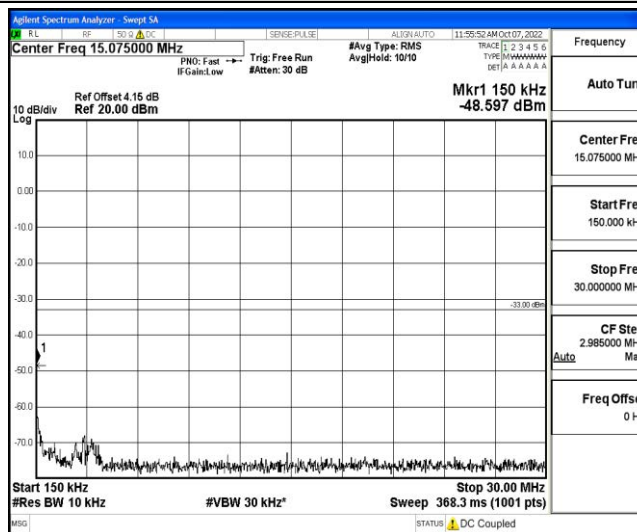

Band5-5MHz-16QAM-20425-1RB#0-Range1:0.009~0.15MHz

Band5-5MHz-16QAM-20425-1RB#0-Range2:0.15~30MHz

Band5-5MHz-16QAM-20425-1RB#0-Range3:30~1000MHz

Band5-5MHz-16QAM-20425-1RB#0-Range4:1000~10000MHz

Band5-5MHz-16QAM-20525-1RB#0-Range1:0.009~0.15MHz