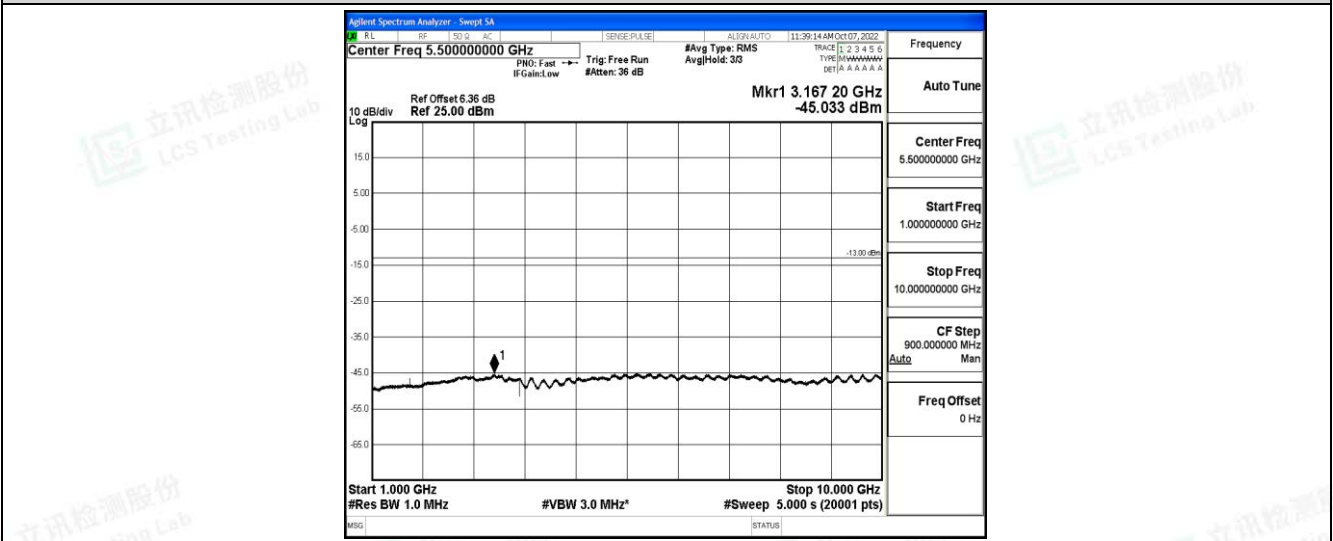

Band5-3MHz-16QAM-20525-1RB#0-Range4:1000~10000MHz

Band5-3MHz-16QAM-20635-1RB#0-Range1:0.009~0.15MHz

Shenzhen LCS Compliance Testing Laboratory Ltd.
Add: 101, 201 Bldg A & 301 Bldg C, Juji Industrial Park Yabianxueziwei, Shajing Street, Baoan District, Shenzhen, 518000, China
Tel: +(86) 0755-82591330 | E-mail: webmaster@lcs-cert.com | Web: www.lcs-cert.com
Scan code to check authenticity