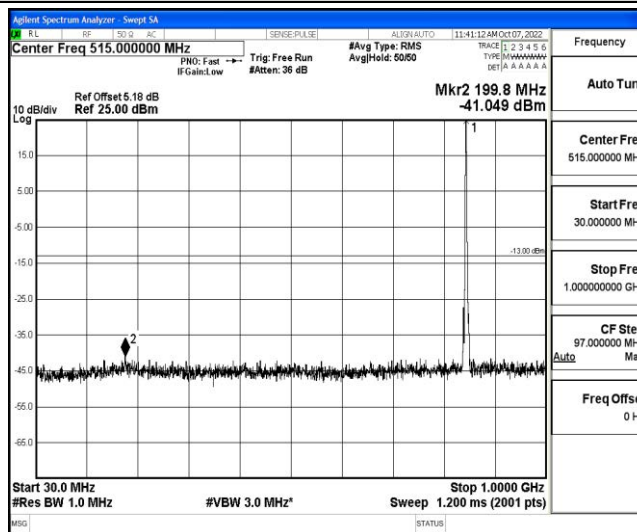

Band5-3MHz-16QAM-20635-1RB#0-Range3:30~1000MHz

Band5-3MHz-16QAM-20635-1RB#0-Range4:1000~10000MHz

Shenzhen LCS Compliance Testing Laboratory Ltd.
Add: 101, 201 Bldg A & 301 Bldg C, Juji Industrial Park Yabianxueziwei, Shajing Street, Baoan District, Shenzhen, 518000, China
Tel: +(86) 0755-82591330 | E-mail: webmaster@lcs-cert.com | Web: www.lcs-cert.com
Scan code to check authenticity