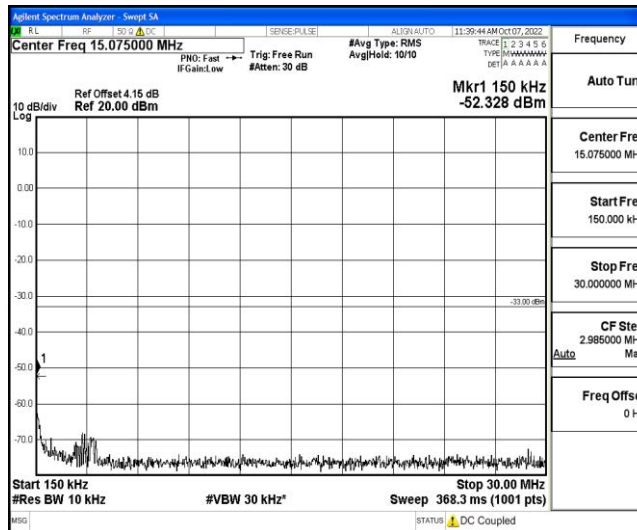

Band5-3MHz-QPSK-20635-1RB#0-Range2:0.15~30MHz

Band5-3MHz-QPSK-20635-1RB#0-Range3:30~1000MHz