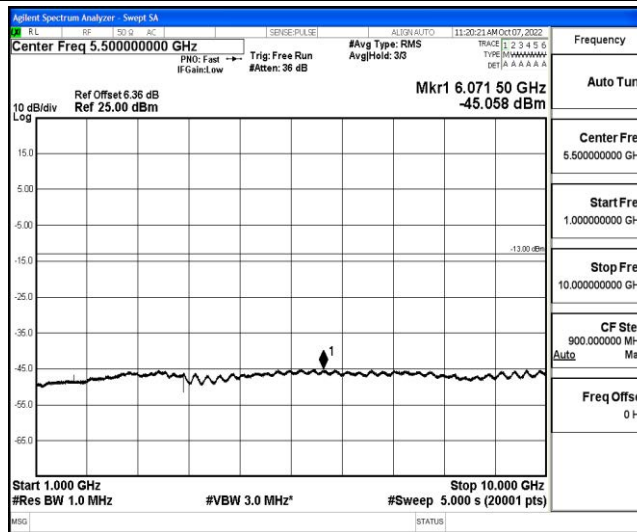

Band5-1.4MHz-16QAM-20525-1RB#0-Range4:1000~10000MHz

Band5-1.4MHz-16QAM-20643-1RB#0-Range1:0.009~0.15MHz