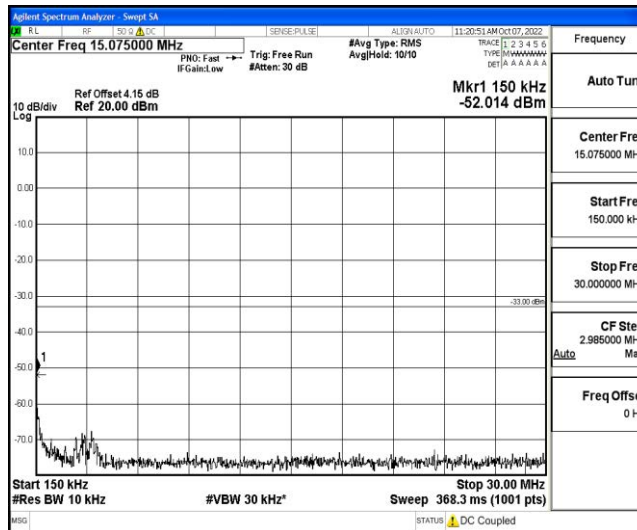

Band5-1.4MHz-QPSK-20643-1RB#0-Range2:0.15~30MHz

Band5-1.4MHz-QPSK-20643-1RB#0-Range3:30~1000MHz

Band5-1.4MHz-QPSK-20643-1RB#0-Range4:1000~10000MHz

Band5-1.4MHz-16QAM-20407-1RB#0-Range1:0.009~0.15MHz

Band5-1.4MHz-16QAM-20407-1RB#0-Range2:0.15~30MHz