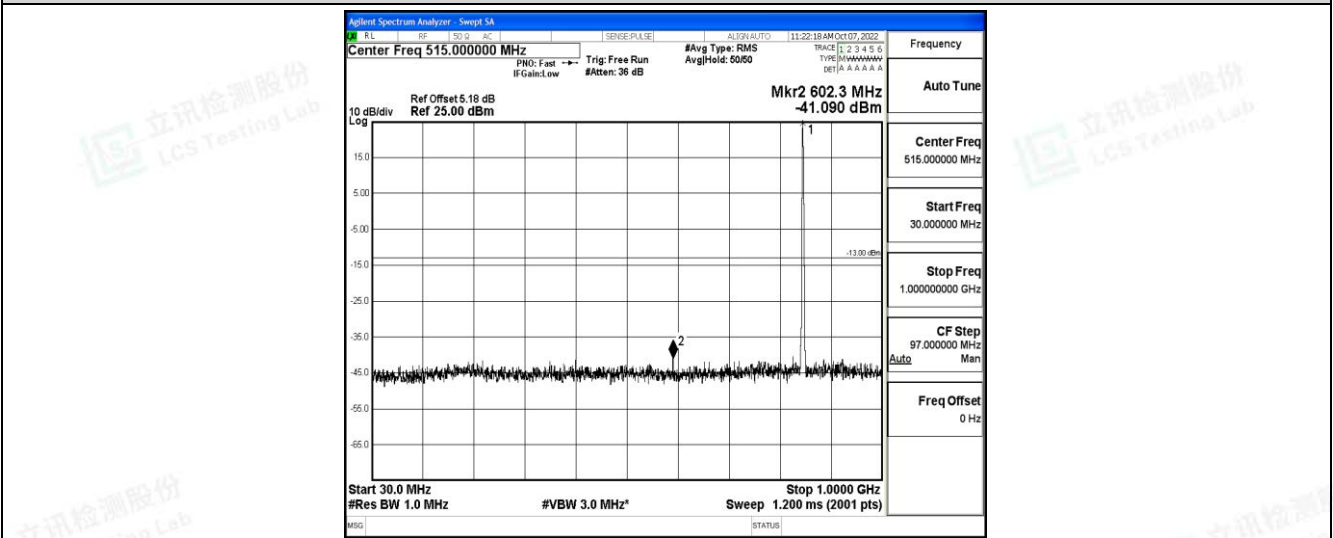

Band5-1.4MHz-16QAM-20525-1RB#0-Range3:30~1000MHz

Band5-1.4MHz-16QAM-20525-1RB#0-Range4:1000~10000MHz

Band5-1.4MHz-16QAM-20643-1RB#0-Range1:0.009~0.15MHz

Band5-1.4MHz-16QAM-20643-1RB#0-Range2:0.15~30MHz

Band5-1.4MHz-16QAM-20643-1RB#0-Range3:30~1000MHz