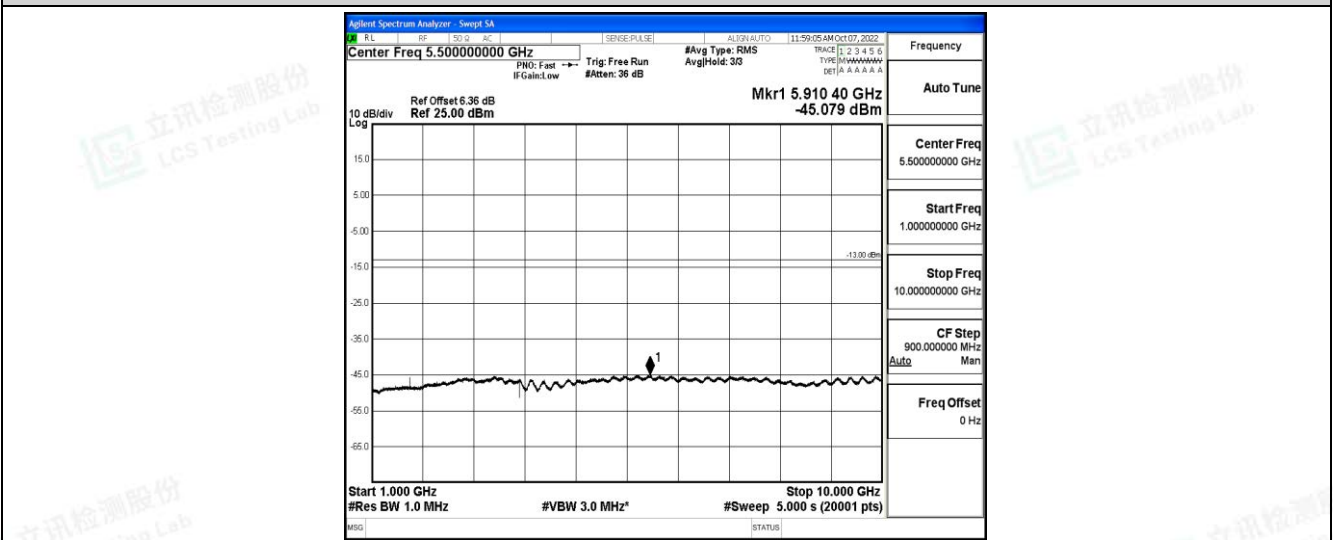

Band5-5MHz-16QAM-20525-1RB#0-Range2:0.15~30MHz

Band5-5MHz-16QAM-20525-1RB#0-Range3:30~1000MHz

Band5-5MHz-16QAM-20525-1RB#0-Range4:1000~10000MHz

Band5-5MHz-16QAM-20625-1RB#0-Range1:0.009~0.15MHz

Shenzhen LCS Compliance Testing Laboratory Ltd.  
 Add: 101, 201 Bldg A & 301 Bldg C, Juji Industrial Park Yabianxueziwei, Shajing Street, Baoan District, Shenzhen, 518000, China  
 Tel: +(86) 0755-82591330 | E-mail: webmaster@lcs-cert.com | Web: www.lcs-cert.com  
 Scan code to check authenticity