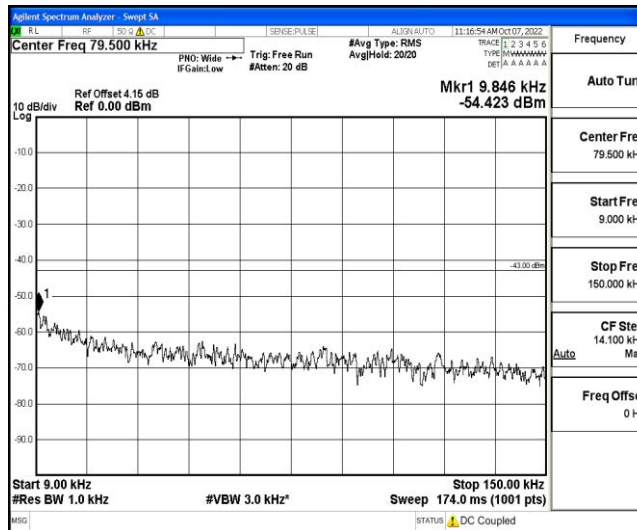

Band5-1.4MHz-QPSK-20643-1RB#0-Range2:0.15~30MHz

Band5-1.4MHz-QPSK-20643-1RB#0-Range3:30~1000MHz

Band5-1.4MHz-QPSK-20643-1RB#0-Range4:1000~10000MHz

Band5-1.4MHz-16QAM-20407-1RB#0-Range1:0.009~0.15MHz

Band5-1.4MHz-16QAM-20407-1RB#0-Range2:0.15~30MHz