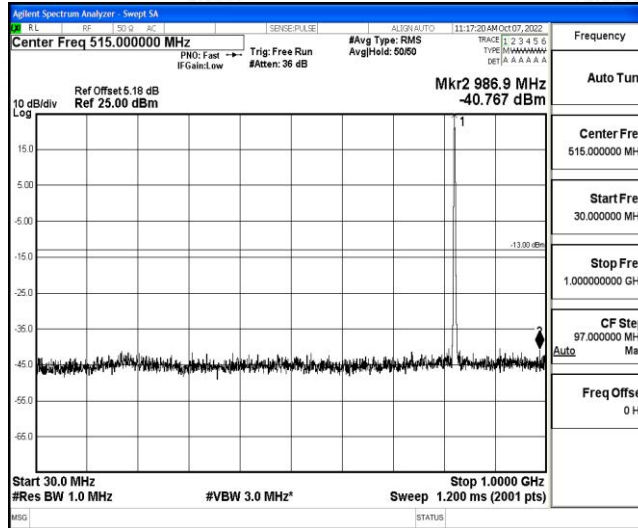

Band5-1.4MHz-16QAM-20407-1RB#0-Range3:30~1000MHz

Band5-1.4MHz-16QAM-20407-1RB#0-Range4:1000~10000MHz