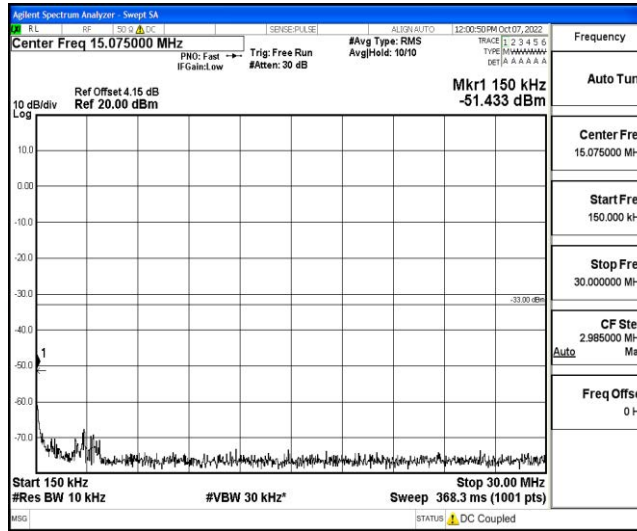

Band5-5MHz-16QAM-20625-1RB#0-Range2:0.15~30MHz

Band5-5MHz-16QAM-20625-1RB#0-Range3:30~1000MHz