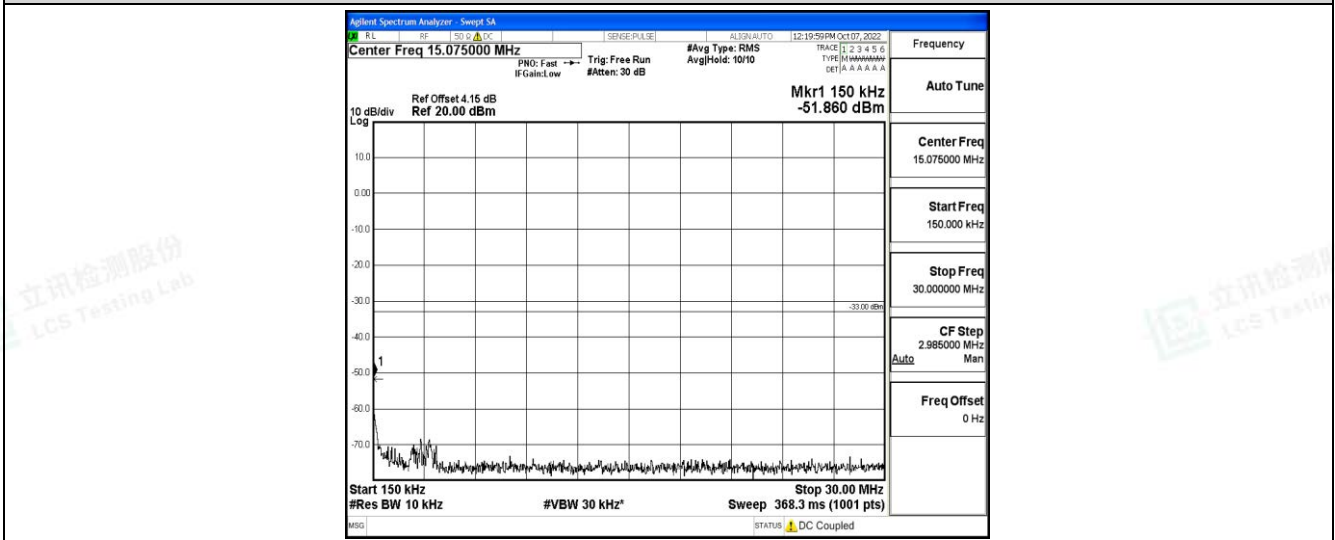

Band5-10MHz-16QAM-20600-1RB#0-Range2:0.15~30MHz

Band5-10MHz-16QAM-20600-1RB#0-Range3:30~1000MHz