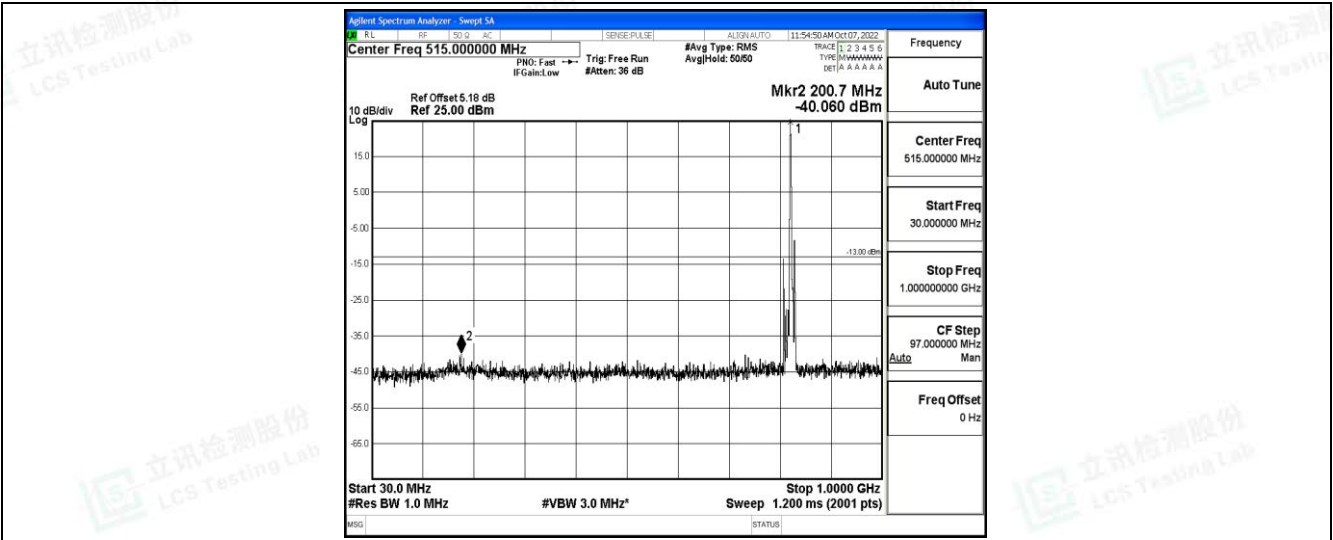

Band5-5MHz-QPSK-20425-1RB#0-Range1:0.009~0.15MHz

Band5-5MHz-QPSK-20425-1RB#0-Range2:0.15~30MHz

Band5-5MHz-QPSK-20425-1RB#0-Range3:30~1000MHz

Shenzhen LCS Compliance Testing Laboratory Ltd.  
 Add: 101, 201 Bldg A & 301 Bldg C, Juji Industrial Park Yabianxueziwei, Shajing Street, Baoan District, Shenzhen, 518000, China  
 Tel: +(86) 0755-82591330 | E-mail: webmaster@lcs-cert.com | Web: www.lcs-cert.com  
 Scan code to check authenticity