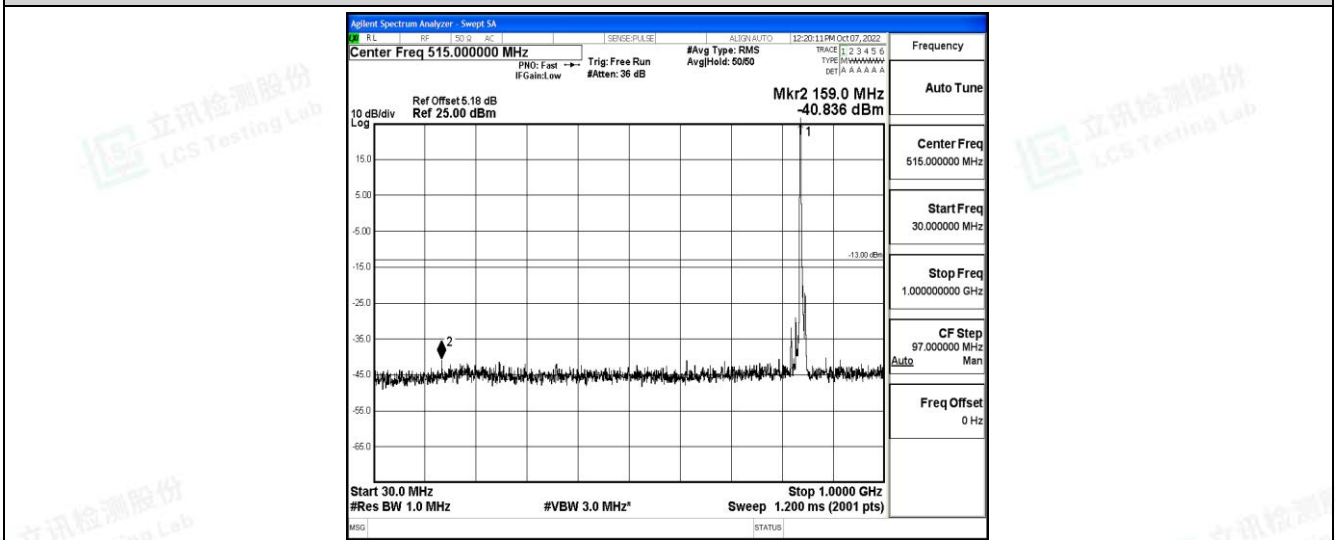

Band5-10MHz-16QAM-20600-1RB#0-Range3:30~1000MHz

Band5-10MHz-16QAM-20600-1RB#0-Range4:1000~10000MHz