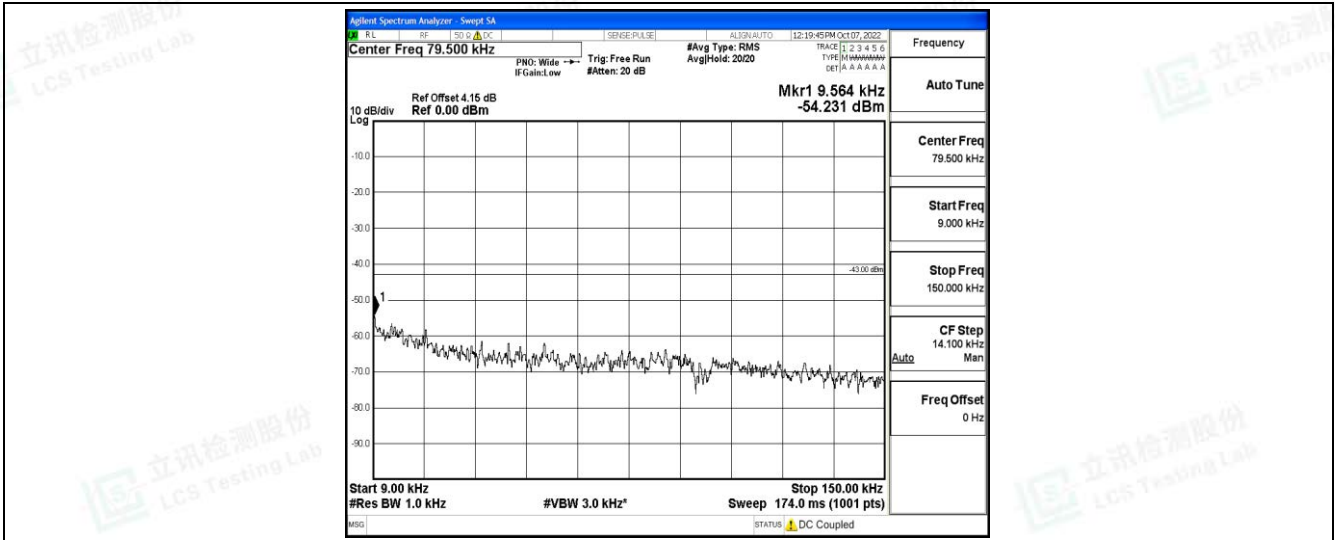

Band5-10MHz-16QAM-20525-1RB#0-Range2:0.15~30MHz

Band5-10MHz-16QAM-20525-1RB#0-Range3:30~1000MHz

Band5-10MHz-16QAM-20525-1RB#0-Range4:1000~10000MHz

Band5-10MHz-16QAM-20600-1RB#0-Range1:0.009~0.15MHz

Shenzhen LCS Compliance Testing Laboratory Ltd.  
 Add: 101, 201 Bldg A & 301 Bldg C, Juji Industrial Park Yabianxueziwei, Shajing Street, Baoan District, Shenzhen, 518000, China  
 Tel: +(86) 0755-82591330 | E-mail: webmaster@lcs-cert.com | Web: www.lcs-cert.com  
 Scan code to check authenticity