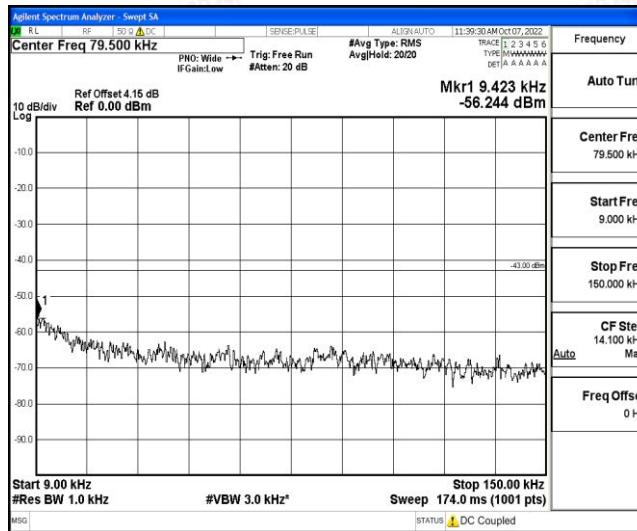

Band5-3MHz-QPSK-20525-1RB#0-Range3:30~1000MHz

Band5-3MHz-QPSK-20525-1RB#0-Range4:1000~10000MHz

Band5-3MHz-QPSK-20635-1RB#0-Range1:0.009~0.15MHz

Shenzhen LCS Compliance Testing Laboratory Ltd.  
 Add: 101, 201 Bldg A & 301 Bldg C, Juji Industrial Park Yabianxueziwei, Shajing Street, Baoan District, Shenzhen, 518000, China  
 Tel: +(86) 0755-82591330 | E-mail: webmaster@lcs-cert.com | Web: www.lcs-cert.com  
 Scan code to check authenticity