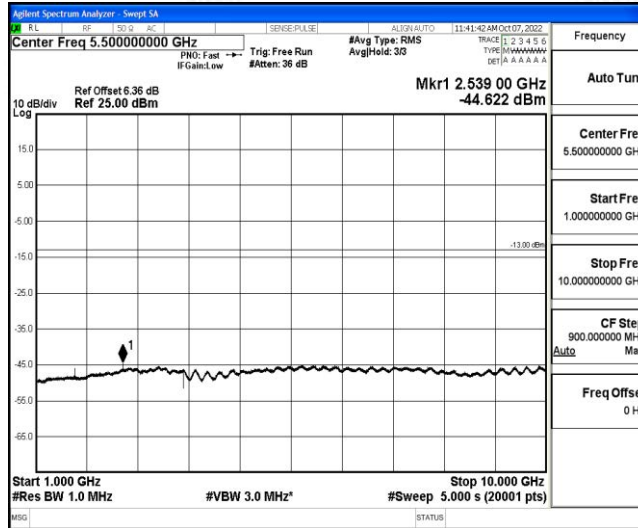

Band5-5MHz-QPSK-20425-1RB#0-Range1:0.009~0.15MHz

Band5-5MHz-QPSK-20425-1RB#0-Range2:0.15~30MHz

Band5-5MHz-QPSK-20425-1RB#0-Range3:30~1000MHz

Shenzhen LCS Compliance Testing Laboratory Ltd.  
 Add: 101, 201 Bldg A & 301 Bldg C, Juji Industrial Park Yabianxueziwei, Shajing Street, Baoan District, Shenzhen, 518000, China  
 Tel: +(86) 0755-82591330 | E-mail: webmaster@lcs-cert.com | Web: www.lcs-cert.com  
 Scan code to check authenticity