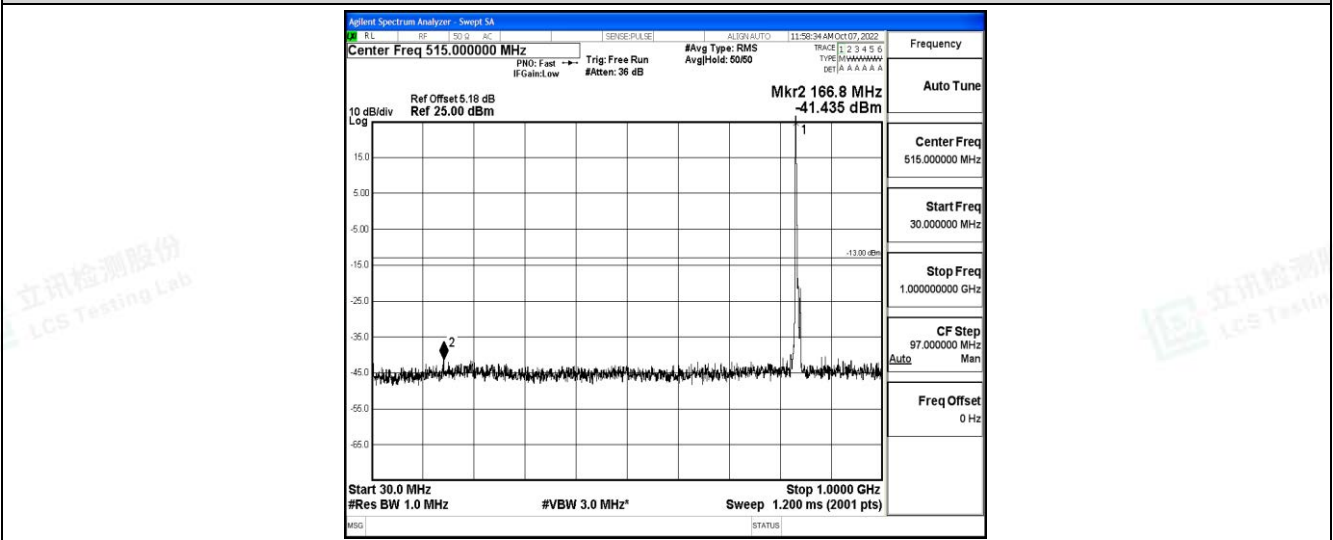

Band5-5MHz-16QAM-20525-1RB#0-Range3:30~1000MHz

Band5-5MHz-16QAM-20525-1RB#0-Range4:1000~10000MHz