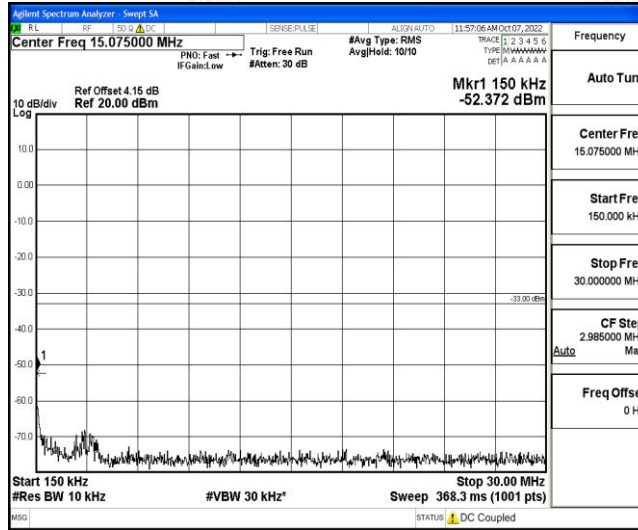

Band5-5MHz-QPSK-20425-1RB#0-Range4:1000~10000MHz

Band5-5MHz-QPSK-20525-1RB#0-Range1:0.009~0.15MHz

Band5-5MHz-QPSK-20525-1RB#0-Range2:0.15~30MHz

Shenzhen LCS Compliance Testing Laboratory Ltd.  
 Add: 101, 201 Bldg A & 301 Bldg C, Juji Industrial Park Yabianxueziwei, Shajing Street, Baoan District, Shenzhen, 518000, China  
 Tel: +(86) 0755-82591330 | E-mail: webmaster@lcs-cert.com | Web: www.lcs-cert.com  
 Scan code to check authenticity