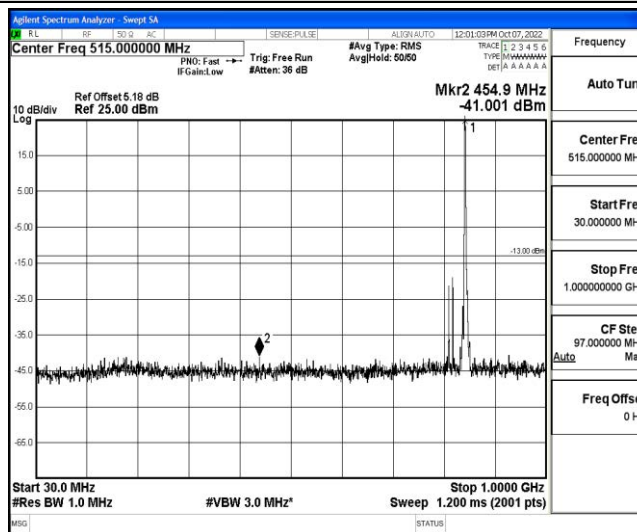

Band5-5MHz-16QAM-20625-1RB#0-Range3:30~1000MHz

Band5-5MHz-16QAM-20625-1RB#0-Range4:1000~10000MHz

Shenzhen LCS Compliance Testing Laboratory Ltd.
Add: 101, 201 Bldg A & 301 Bldg C, Juji Industrial Park Yabianxueziwei, Shajing Street, Baoan District, Shenzhen, 518000, China
Tel: +(86) 0755-82591330 | E-mail: webmaster@lcs-cert.com | Web: www.lcs-cert.com
Scan code to check authenticity