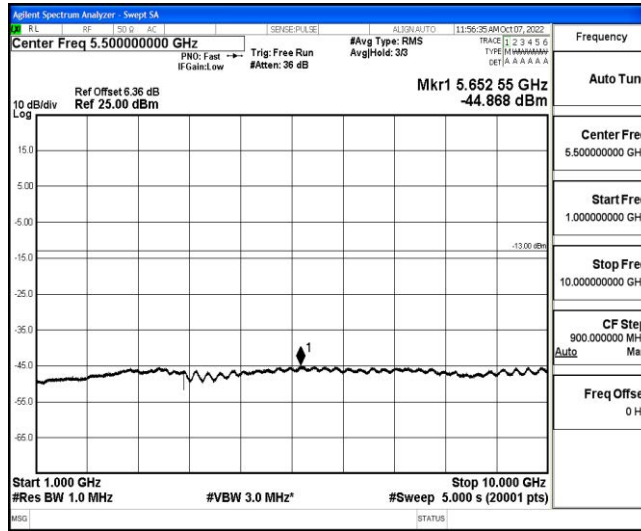

Band5-5MHz-16QAM-20425-1RB#0-Range1:0.009~0.15MHz

Band5-5MHz-16QAM-20425-1RB#0-Range2:0.15~30MHz

Band5-5MHz-16QAM-20425-1RB#0-Range3:30~1000MHz

Band5-5MHz-16QAM-20425-1RB#0-Range4:1000~10000MHz

Band5-5MHz-16QAM-20525-1RB#0-Range1:0.009~0.15MHz