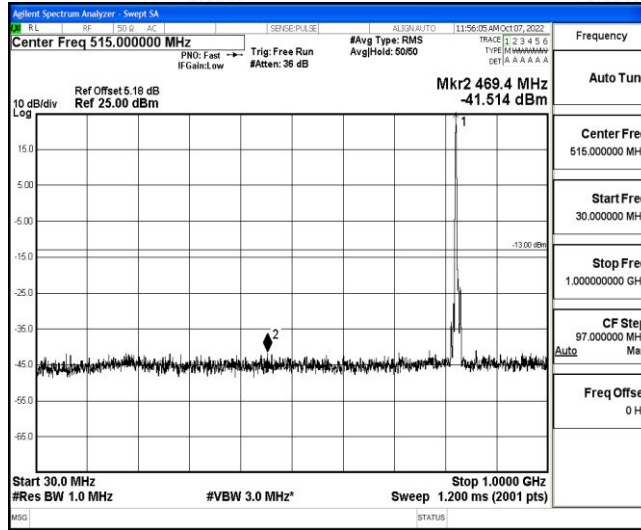

Band5-5MHz-16QAM-20425-1RB#0-Range1:0.009~0.15MHz

Band5-5MHz-16QAM-20425-1RB#0-Range2:0.15~30MHz

Band5-5MHz-16QAM-20425-1RB#0-Range3:30~1000MHz

Band5-5MHz-16QAM-20425-1RB#0-Range4:1000~10000MHz

Band5-5MHz-16QAM-20525-1RB#0-Range1:0.009~0.15MHz