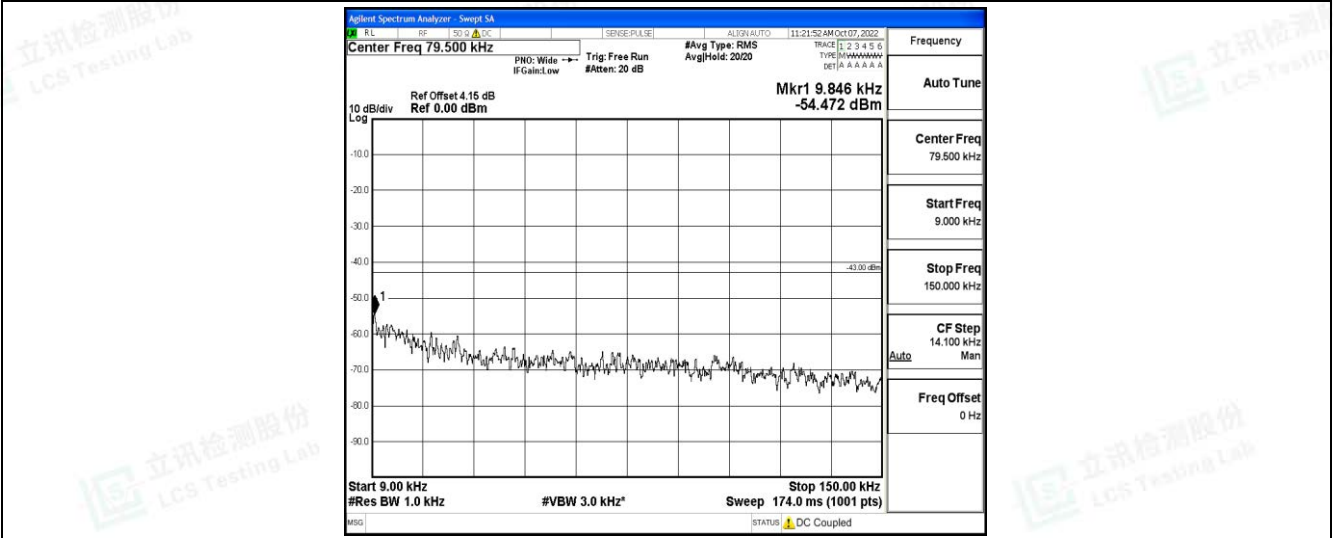

Band5-1.4MHz-16QAM-20525-1RB#0-Range3:30~1000MHz

Band5-1.4MHz-16QAM-20525-1RB#0-Range4:1000~10000MHz

Band5-1.4MHz-16QAM-20643-1RB#0-Range1:0.009~0.15MHz

Band5-1.4MHz-16QAM-20643-1RB#0-Range2:0.15~30MHz

Band5-1.4MHz-16QAM-20643-1RB#0-Range3:30~1000MHz