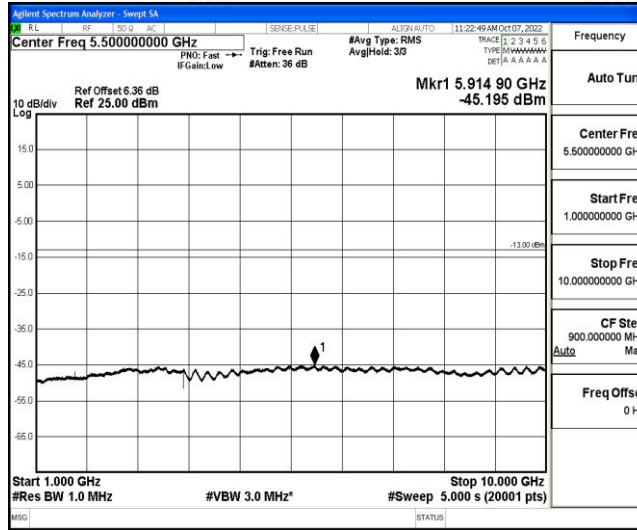

Band5-1.4MHz-16QAM-20643-1RB#0-Range4:1000~10000MHz

Band5-3MHz-QPSK-20415-1RB#0-Range1:0.009~0.15MHz