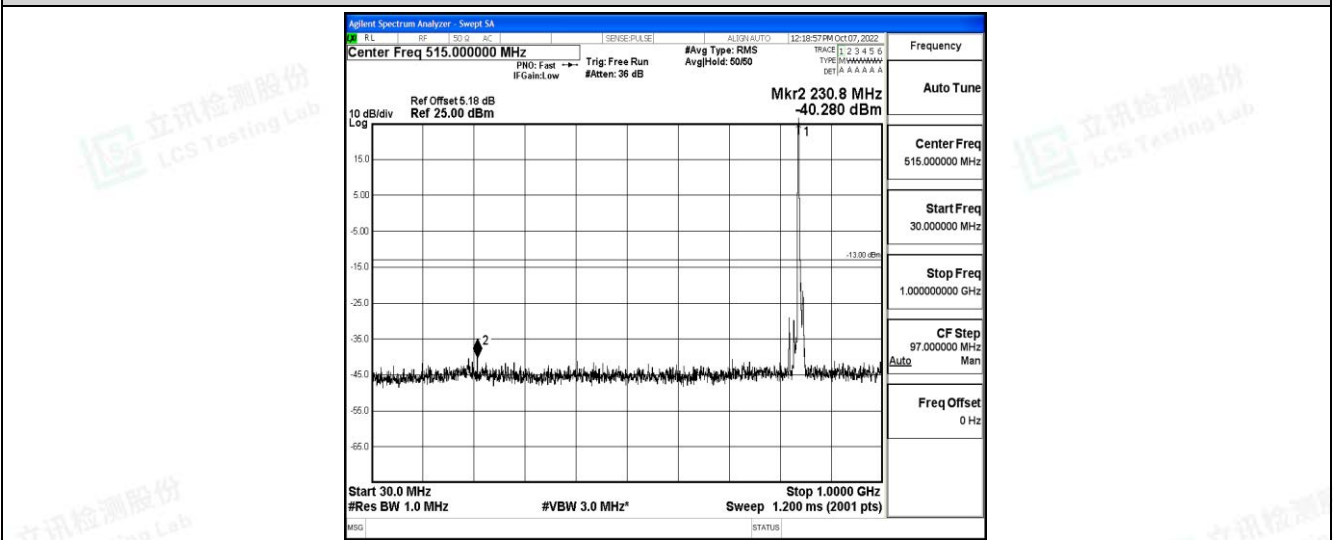

Band5-10MHz-QPSK-20600-1RB#0-Range3:30~1000MHz

Band5-10MHz-QPSK-20600-1RB#0-Range4:1000~10000MHz

Shenzhen LCS Compliance Testing Laboratory Ltd.
Add: 101, 201 Bldg A & 301 Bldg C, Juji Industrial Park Yabianxueziwei, Shajing Street, Baoan District, Shenzhen, 518000, China
Tel: +(86) 0755-82591330 | E-mail: webmaster@lcs-cert.com | Web: www.lcs-cert.com
Scan code to check authenticity