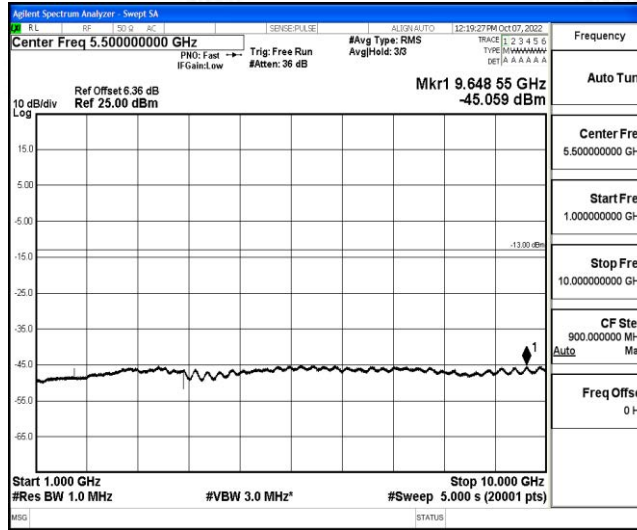

Band5-10MHz-QPSK-20600-1RB#0-Range2:0.15~30MHz

Band5-10MHz-QPSK-20600-1RB#0-Range3:30~1000MHz

Band5-10MHz-QPSK-20600-1RB#0-Range4:1000~10000MHz

Shenzhen LCS Compliance Testing Laboratory Ltd.  
 Add: 101, 201 Bldg A & 301 Bldg C, Juji Industrial Park Yabianxueziwei, Shajing Street, Baoan District, Shenzhen, 518000, China  
 Tel: +(86) 0755-82591330 | E-mail: webmaster@lcs-cert.com | Web: www.lcs-cert.com  
 Scan code to check authenticity