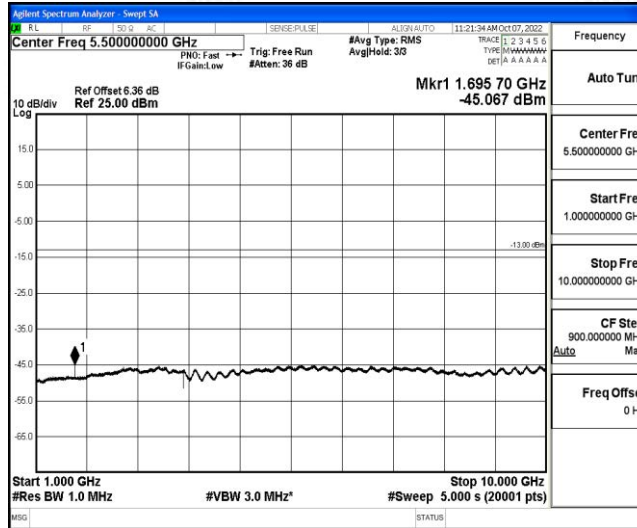

Band5-1.4MHz-QPSK-20643-1RB#0-Range2:0.15~30MHz

Band5-1.4MHz-QPSK-20643-1RB#0-Range3:30~1000MHz

Band5-1.4MHz-QPSK-20643-1RB#0-Range4:1000~10000MHz

Band5-1.4MHz-16QAM-20407-1RB#0-Range1:0.009~0.15MHz

Band5-1.4MHz-16QAM-20407-1RB#0-Range2:0.15~30MHz