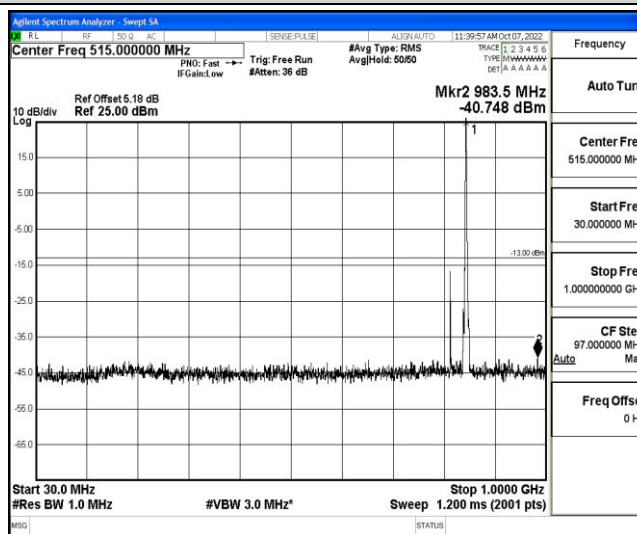

Band5-3MHz-QPSK-20635-1RB#0-Range3:30~1000MHz

Band5-3MHz-QPSK-20635-1RB#0-Range4:1000~10000MHz