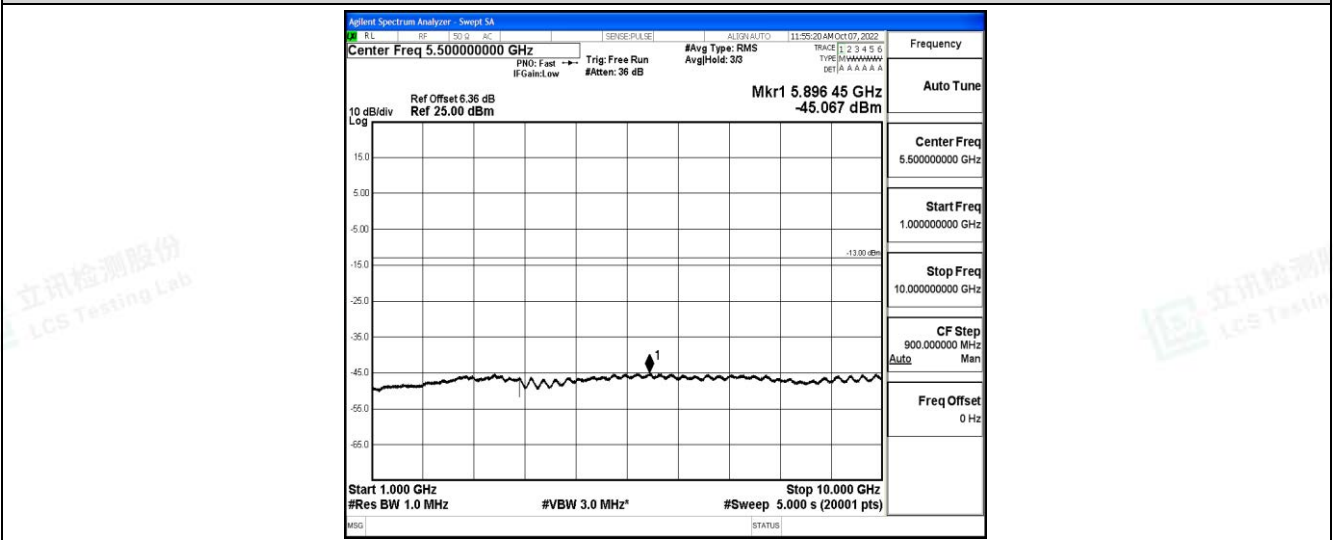

Band5-5MHz-QPSK-20425-1RB#0-Range1:0.009~0.15MHz

Band5-5MHz-QPSK-20425-1RB#0-Range2:0.15~30MHz

Band5-5MHz-QPSK-20425-1RB#0-Range3:30~1000MHz

Shenzhen LCS Compliance Testing Laboratory Ltd.  
 Add: 101, 201 Bldg A & 301 Bldg C, Juji Industrial Park Yabianxueziwei, Shajing Street, Baoan District, Shenzhen, 518000, China  
 Tel: +(86) 0755-82591330 | E-mail: webmaster@lcs-cert.com | Web: www.lcs-cert.com  
 Scan code to check authenticity

Band5-5MHz-QPSK-20425-1RB#0-Range4:1000~10000MHz

Band5-5MHz-QPSK-20525-1RB#0-Range1:0.009~0.15MHz

Band5-5MHz-QPSK-20525-1RB#0-Range2:0.15~30MHz

Shenzhen LCS Compliance Testing Laboratory Ltd.  
 Add: 101, 201 Bldg A & 301 Bldg C, Juji Industrial Park Yabianxueziwei, Shajing Street, Baoan District, Shenzhen, 518000, China  
 Tel: +(86) 0755-82591330 | E-mail: webmaster@lcs-cert.com | Web: www.lcs-cert.com  
 Scan code to check authenticity