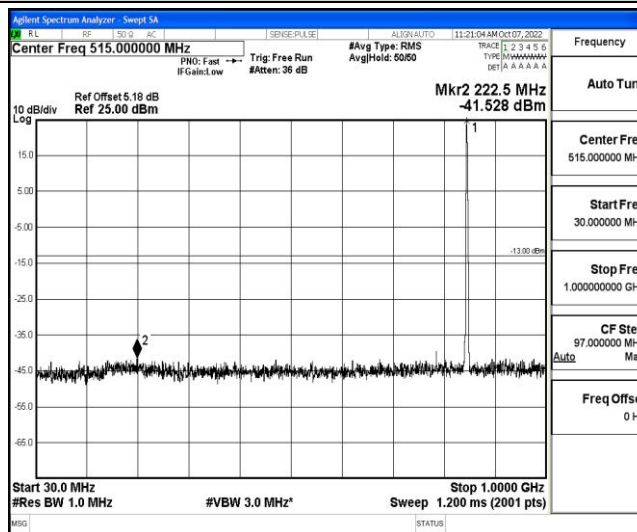

Band5-1.4MHz-QPSK-20643-1RB#0-Range2:0.15~30MHz

Band5-1.4MHz-QPSK-20643-1RB#0-Range3:30~1000MHz

Band5-1.4MHz-QPSK-20643-1RB#0-Range4:1000~10000MHz

Band5-1.4MHz-16QAM-20407-1RB#0-Range1:0.009~0.15MHz

Band5-1.4MHz-16QAM-20407-1RB#0-Range2:0.15~30MHz