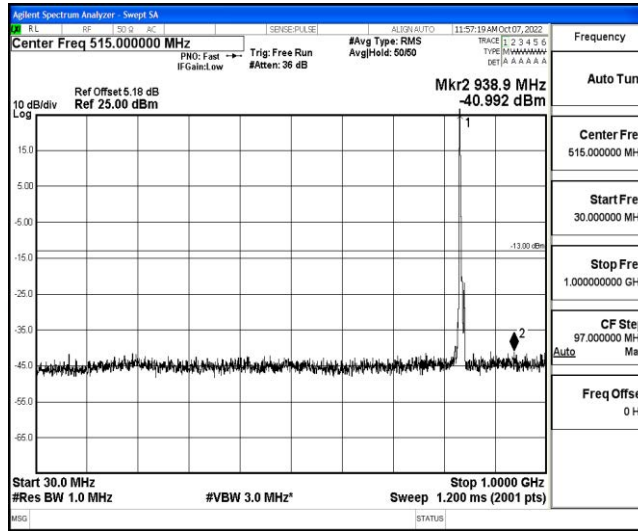

Band5-5MHz-QPSK-20525-1RB#0-Range3:30~1000MHz

Band5-5MHz-QPSK-20525-1RB#0-Range4:1000~10000MHz