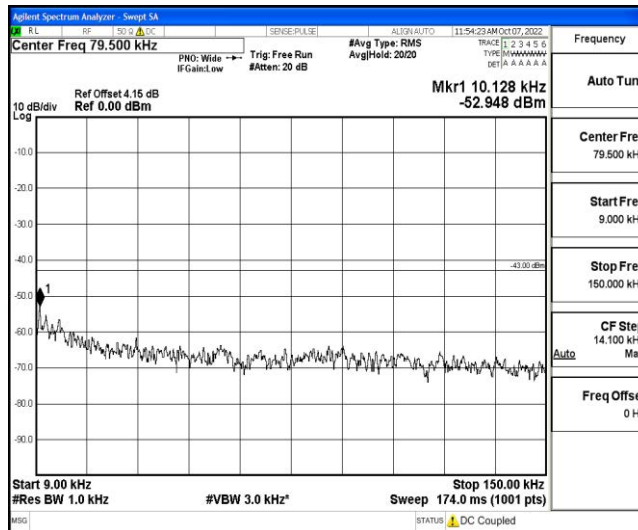

Band5-5MHz-QPSK-20425-1RB#0-Range1:0.009~0.15MHz

Band5-5MHz-QPSK-20425-1RB#0-Range2:0.15~30MHz

Band5-5MHz-QPSK-20425-1RB#0-Range3:30~1000MHz

Shenzhen LCS Compliance Testing Laboratory Ltd.  
 Add: 101, 201 Bldg A & 301 Bldg C, Juji Industrial Park Yabianxueziwei, Shajing Street, Baoan District, Shenzhen, 518000, China  
 Tel: +(86) 0755-82591330 | E-mail: webmaster@lcs-cert.com | Web: www.lcs-cert.com  
 Scan code to check authenticity