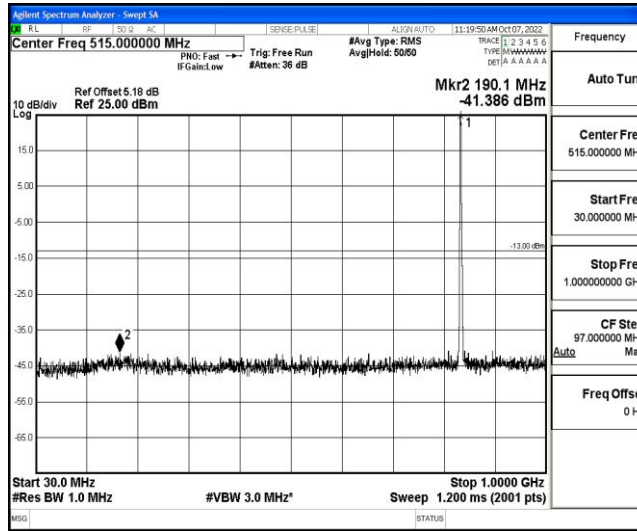

Band5-1.4MHz-16QAM-20525-1RB#0-Range3:30~1000MHz

Band5-1.4MHz-16QAM-20525-1RB#0-Range4:1000~10000MHz

Band5-1.4MHz-16QAM-20643-1RB#0-Range1:0.009~0.15MHz

Band5-1.4MHz-16QAM-20643-1RB#0-Range2:0.15~30MHz

Band5-1.4MHz-16QAM-20643-1RB#0-Range3:30~1000MHz