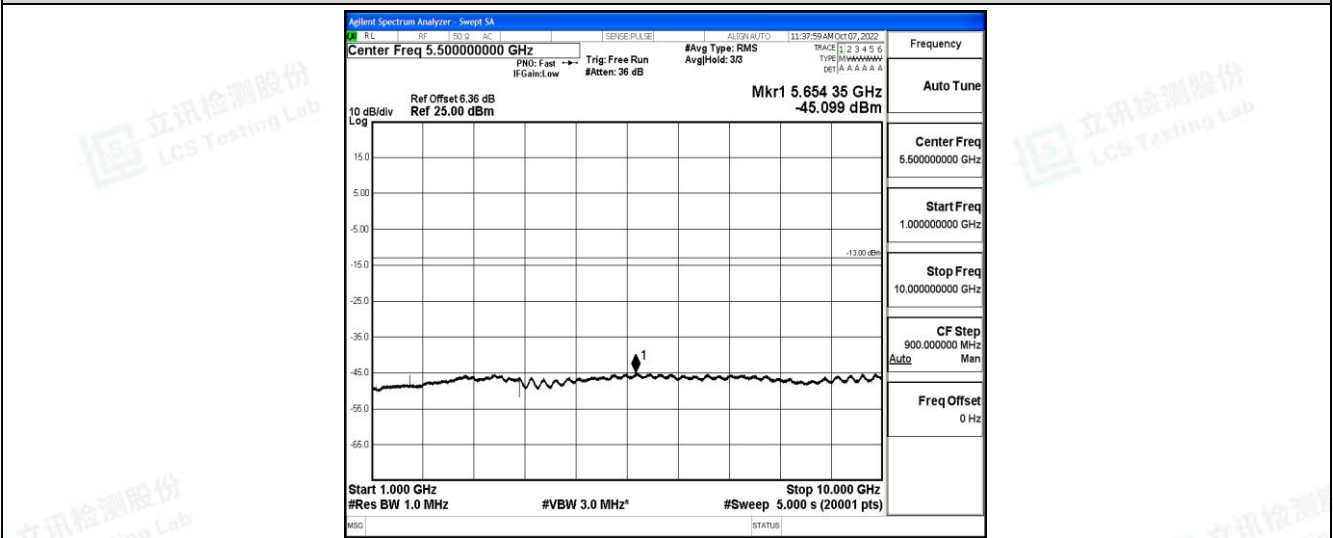

Band5-3MHz-QPSK-20525-1RB#0-Range2:0.15~30MHz

Shenzhen LCS Compliance Testing Laboratory Ltd.  
 Add: 101, 201 Bldg A & 301 Bldg C, Juji Industrial Park Yabianxueziwei, Shajing Street, Baoan District, Shenzhen, 518000, China  
 Tel: +(86) 0755-82591330 | E-mail: webmaster@lcs-cert.com | Web: www.lcs-cert.com  
 Scan code to check authenticity

Band5-3MHz-QPSK-20525-1RB#0-Range3:30~1000MHz

Band5-3MHz-QPSK-20525-1RB#0-Range4:1000~10000MHz

Band5-3MHz-QPSK-20635-1RB#0-Range1:0.009~0.15MHz

Shenzhen LCS Compliance Testing Laboratory Ltd.  
 Add: 101, 201 Bldg A & 301 Bldg C, Juji Industrial Park Yabianxueziwei, Shajing Street, Baoan District, Shenzhen, 518000, China  
 Tel: +(86) 0755-82591330 | E-mail: webmaster@lcs-cert.com | Web: www.lcs-cert.com  
 Scan code to check authenticity