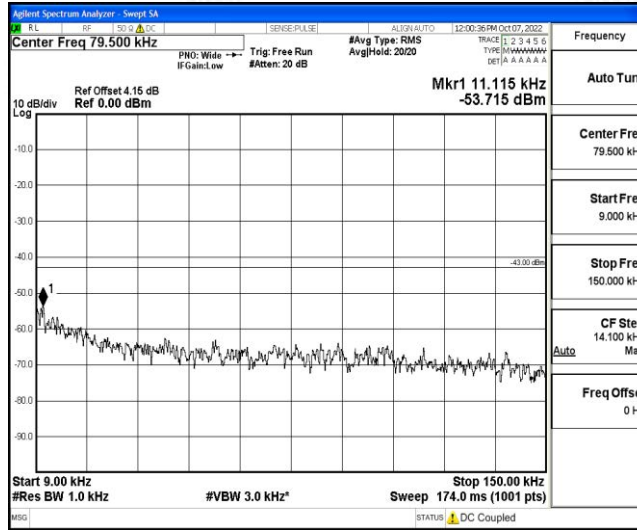

Band5-5MHz-16QAM-20525-1RB#0-Range2:0.15~30MHz

Band5-5MHz-16QAM-20525-1RB#0-Range3:30~1000MHz

Band5-5MHz-16QAM-20525-1RB#0-Range4:1000~10000MHz

Band5-5MHz-16QAM-20625-1RB#0-Range1:0.009~0.15MHz

Shenzhen LCS Compliance Testing Laboratory Ltd.  
 Add: 101, 201 Bldg A & 301 Bldg C, Juji Industrial Park Yabianxueziwei, Shajing Street, Baoan District, Shenzhen, 518000, China  
 Tel: +(86) 0755-82591330 | E-mail: webmaster@lcs-cert.com | Web: www.lcs-cert.com  
 Scan code to check authenticity