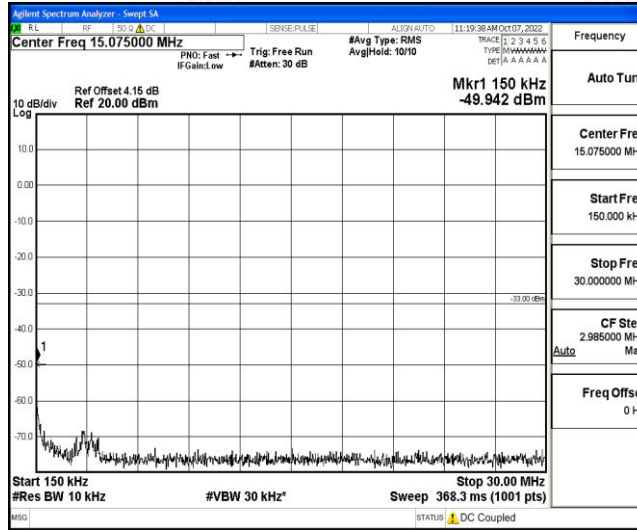

Band5-1.4MHz-16QAM-20525-1RB#0-Range3:30~1000MHz

Band5-1.4MHz-16QAM-20525-1RB#0-Range4:1000~10000MHz

Band5-1.4MHz-16QAM-20643-1RB#0-Range1:0.009~0.15MHz

Band5-1.4MHz-16QAM-20643-1RB#0-Range2:0.15~30MHz

Band5-1.4MHz-16QAM-20643-1RB#0-Range3:30~1000MHz