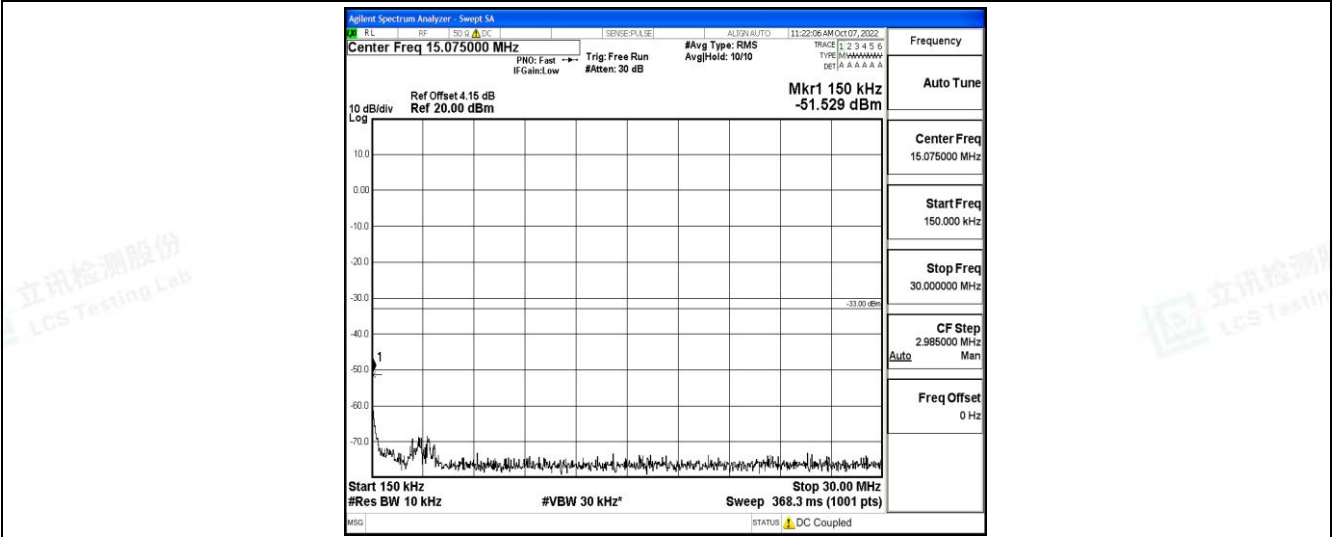

Band5-1.4MHz-16QAM-20525-1RB#0-Range3:30~1000MHz

Band5-1.4MHz-16QAM-20525-1RB#0-Range4:1000~10000MHz

Band5-1.4MHz-16QAM-20643-1RB#0-Range1:0.009~0.15MHz

Band5-1.4MHz-16QAM-20643-1RB#0-Range2:0.15~30MHz

Band5-1.4MHz-16QAM-20643-1RB#0-Range3:30~1000MHz