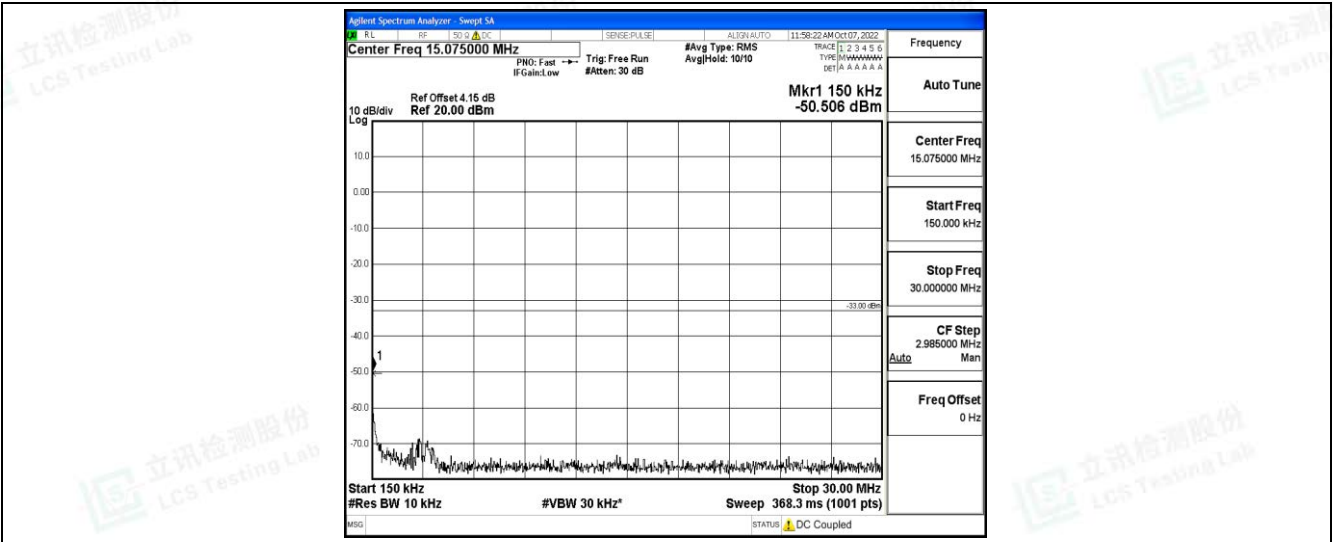

Band5-5MHz-16QAM-20525-1RB#0-Range2:0.15~30MHz

Band5-5MHz-16QAM-20525-1RB#0-Range3:30~1000MHz