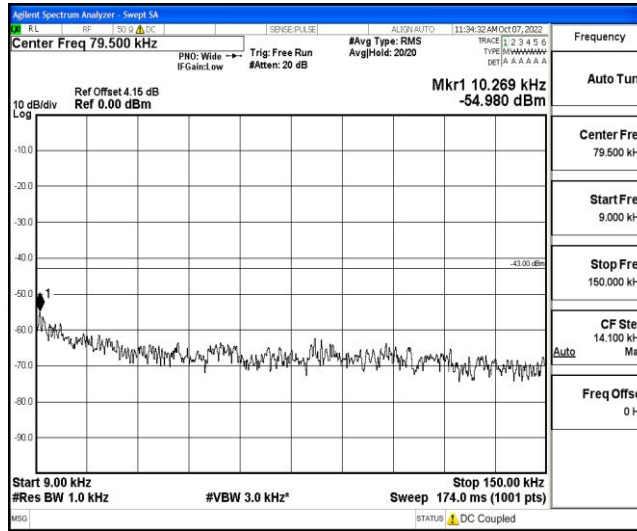

Band5-3MHz-QPSK-20415-1RB#0-Range1:0.009~0.15MHz

Band5-3MHz-QPSK-20415-1RB#0-Range2:0.15~30MHz