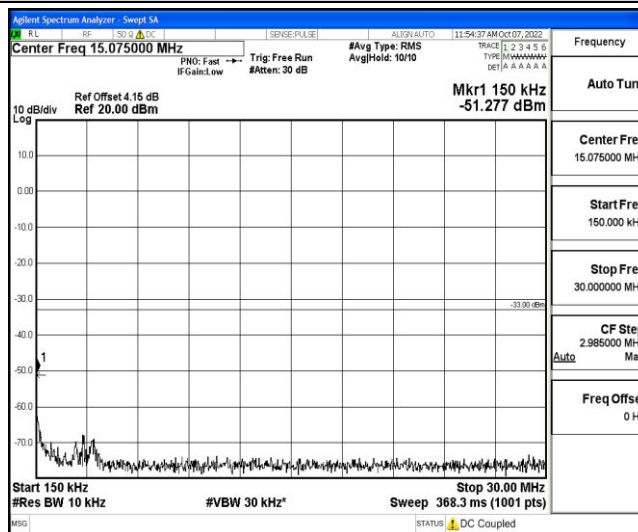

Band5-5MHz-QPSK-20425-1RB#0-Range1:0.009~0.15MHz

Band5-5MHz-QPSK-20425-1RB#0-Range2:0.15~30MHz

Band5-5MHz-QPSK-20425-1RB#0-Range3:30~1000MHz

Shenzhen LCS Compliance Testing Laboratory Ltd.  
 Add: 101, 201 Bldg A & 301 Bldg C, Juji Industrial Park Yabianxueziwei, Shajing Street, Baoan District, Shenzhen, 518000, China  
 Tel: +(86) 0755-82591330 | E-mail: webmaster@lcs-cert.com | Web: www.lcs-cert.com  
 Scan code to check authenticity