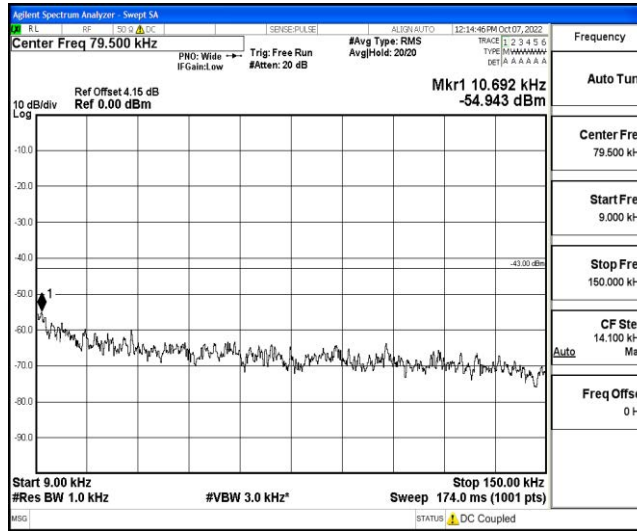

Band5-10MHz-16QAM-20450-1RB#0-Range1:0.009~0.15MHz

Band5-10MHz-16QAM-20450-1RB#0-Range2:0.15~30MHz