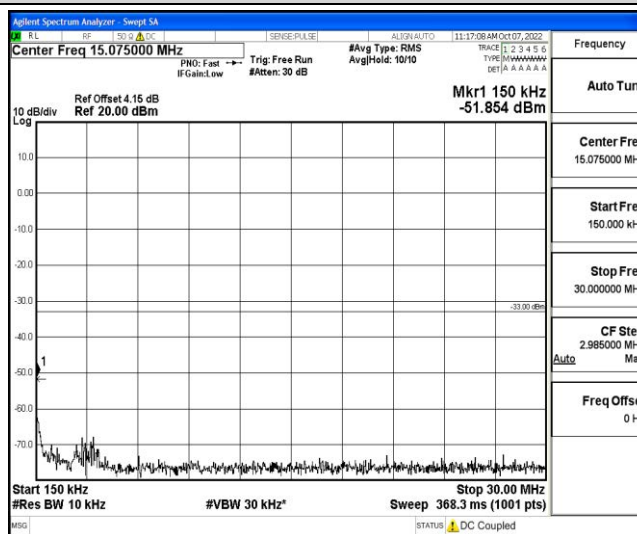

Band5-1.4MHz-QPSK-20643-1RB#0-Range2:0.15~30MHz

Band5-1.4MHz-QPSK-20643-1RB#0-Range3:30~1000MHz

Band5-1.4MHz-QPSK-20643-1RB#0-Range4:1000~10000MHz

Band5-1.4MHz-16QAM-20407-1RB#0-Range1:0.009~0.15MHz

Band5-1.4MHz-16QAM-20407-1RB#0-Range2:0.15~30MHz