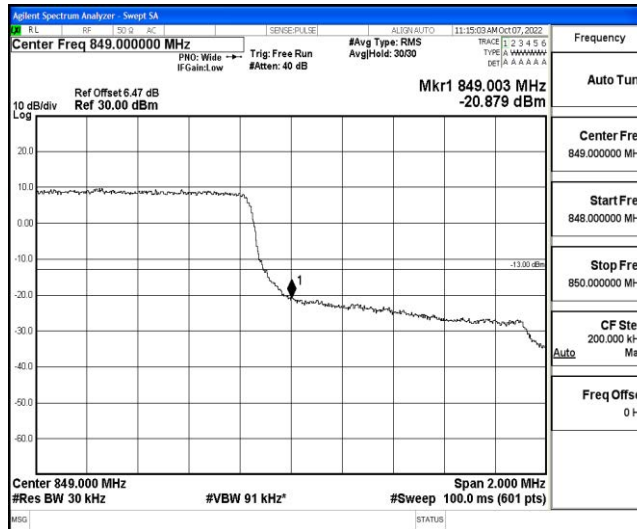

### F.4 Band Edge

#### Test Result

Band	Bandwidth	Modulation	Channel	RB Configuration	Result(dBm)	Verdict
Band5	1.4MHz	QPSK	20407	6RB#0	-20.40	PASS
Band5	1.4MHz	QPSK	20643	6RB#0	-20.88	PASS
Band5	1.4MHz	16QAM	20407	6RB#0	-21.58	PASS
Band5	1.4MHz	16QAM	20643	6RB#0	-22.40	PASS
Band5	3MHz	QPSK	20415	15RB#0	-22.48	PASS
Band5	3MHz	QPSK	20635	15RB#0	-23.73	PASS
Band5	3MHz	16QAM	20415	15RB#0	-23.27	PASS
Band5	3MHz	16QAM	20635	15RB#0	-24.49	PASS
Band5	5MHz	QPSK	20425	25RB#0	-19.59	PASS
Band5	5MHz	QPSK	20625	25RB#0	-21.06	PASS
Band5	5MHz	16QAM	20425	25RB#0	-20.35	PASS
Band5	5MHz	16QAM	20625	25RB#0	-21.77	PASS
Band5	10MHz	QPSK	20450	50RB#0	-22.11	PASS
Band5	10MHz	QPSK	20600	50RB#0	-24.88	PASS
Band5	10MHz	16QAM	20450	50RB#0	-23.04	PASS
Band5	10MHz	16QAM	20600	50RB#0	-24.76	PASS

### Test Graphs

Band5-1.4MHz-QPSK-20407-6RB#0

Band5-1.4MHz-QPSK-20643-6RB#0

Band5-1.4MHz-16QAM-20407-6RB#0

Band5-1.4MHz-16QAM-20643-6RB#0

Band5-3MHz-QPSK-20415-15RB#0

Band5-3MHz-QPSK-20635-15RB#0

Band5-3MHz-16QAM-20415-15RB#0