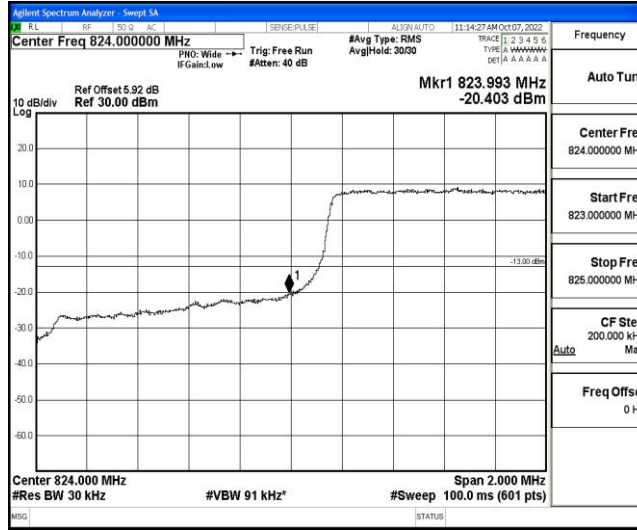

Test Graphs

Band5-1.4MHz-QPSK-20407-6RB#0