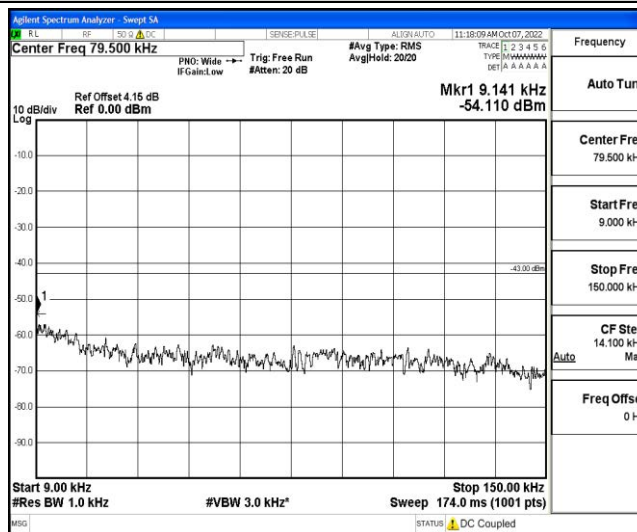

Band5-1.4MHz-QPSK-20525-1RB#0-Range1:0.009~0.15MHz