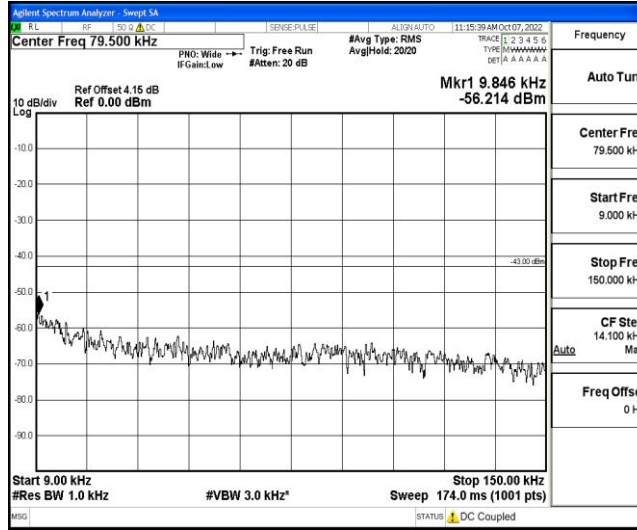

Test Graphs

Band5-1.4MHz-QPSK-20407-1RB#0-Range1:0.009~0.15MHz