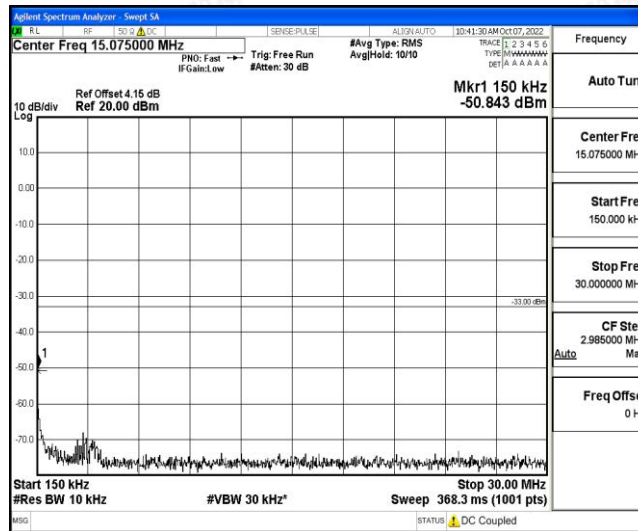

Band4-15MHz-16QAM-20175-1RB#0-Range5:10000~20000MHz

Band4-15MHz-16QAM-20325-1RB#0-Range1:0.009~0.15MHz

Band4-15MHz-16QAM-20325-1RB#0-Range2:0.15~30MHz

Band4-15MHz-16QAM-20325-1RB#0-Range3:30~1000MHz

Band4-15MHz-16QAM-20325-1RB#0-Range4:1000~10000MHz