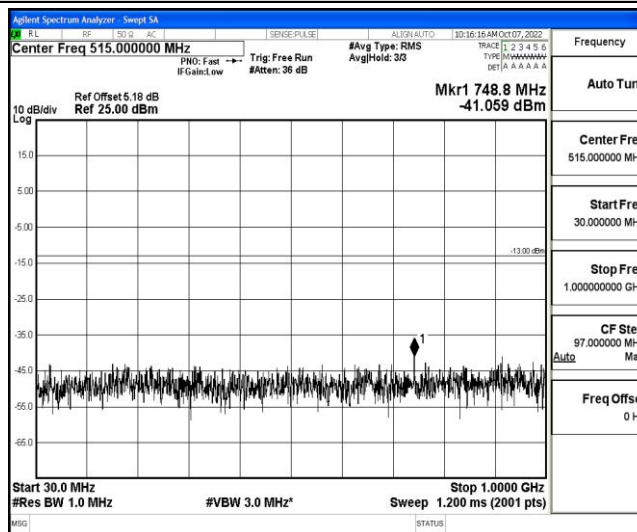

Band4-10MHz-16QAM-20175-1RB#0-Range3:30~1000MHz

Band4-10MHz-16QAM-20175-1RB#0-Range4:1000~10000MHz