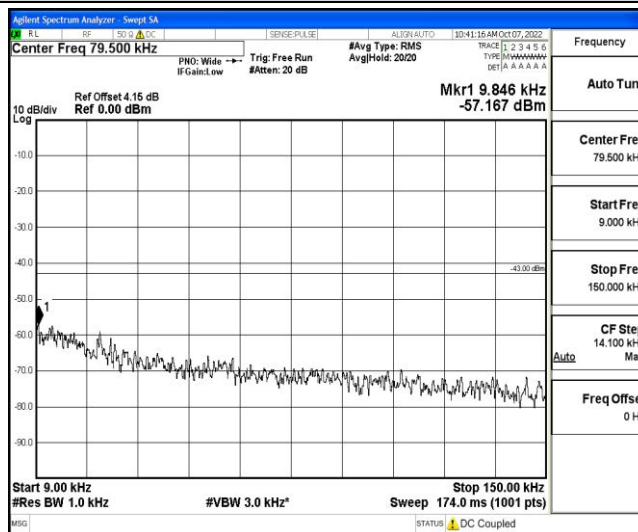

Band4-15MHz-16QAM-20325-1RB#0-Range1:0.009~0.15MHz

Band4-15MHz-16QAM-20325-1RB#0-Range2:0.15~30MHz