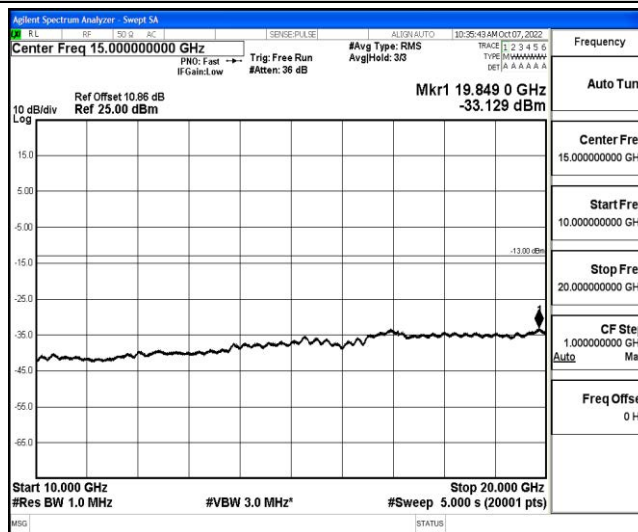

Band4-15MHz-16QAM-20025-1RB#0-Range5:10000~20000MHz

Band4-15MHz-16QAM-20175-1RB#0-Range1:0.009~0.15MHz