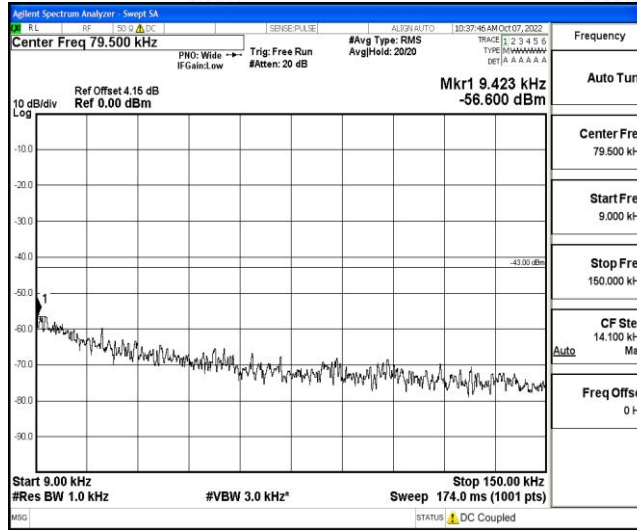

Band4-15MHz-16QAM-20175-1RB#0-Range1:0.009~0.15MHz

Band4-15MHz-16QAM-20175-1RB#0-Range2:0.15~30MHz