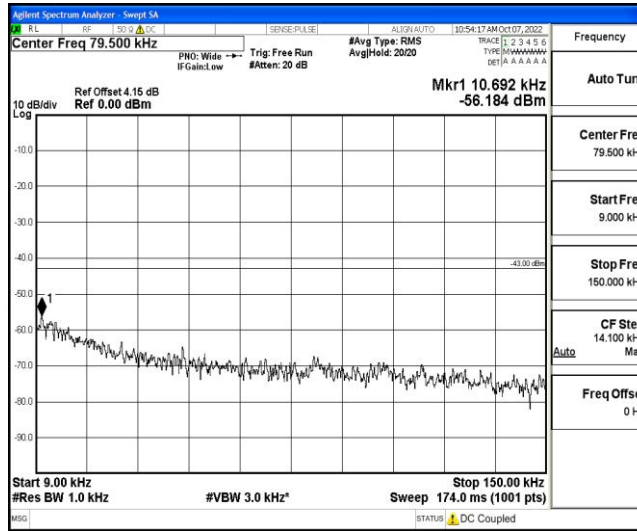

Band4-20MHz-QPSK-20050-1RB#0-Range1:0.009~0.15MHz

Band4-20MHz-QPSK-20050-1RB#0-Range2:0.15~30MHz