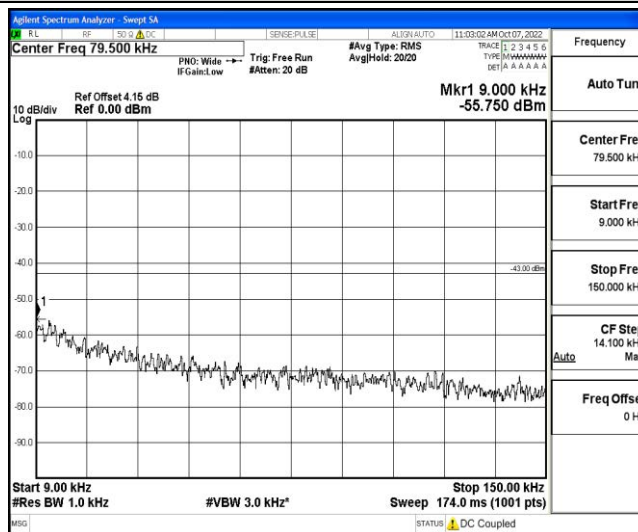

Band4-20MHz-16QAM-20300-1RB#0-Range1:0.009~0.15MHz

Band4-20MHz-16QAM-20300-1RB#0-Range2:0.15~30MHz

Shenzhen LCS Compliance Testing Laboratory Ltd.
Add: 101, 201 Bldg A & 301 Bldg C, Juji Industrial Park Yabianxueziwei, Shajing Street, Baoan District, Shenzhen, 518000, China
Tel: +(86) 0755-82591330 | E-mail: webmaster@lcs-cert.com | Web: www.lcs-cert.com
Scan code to check authenticity