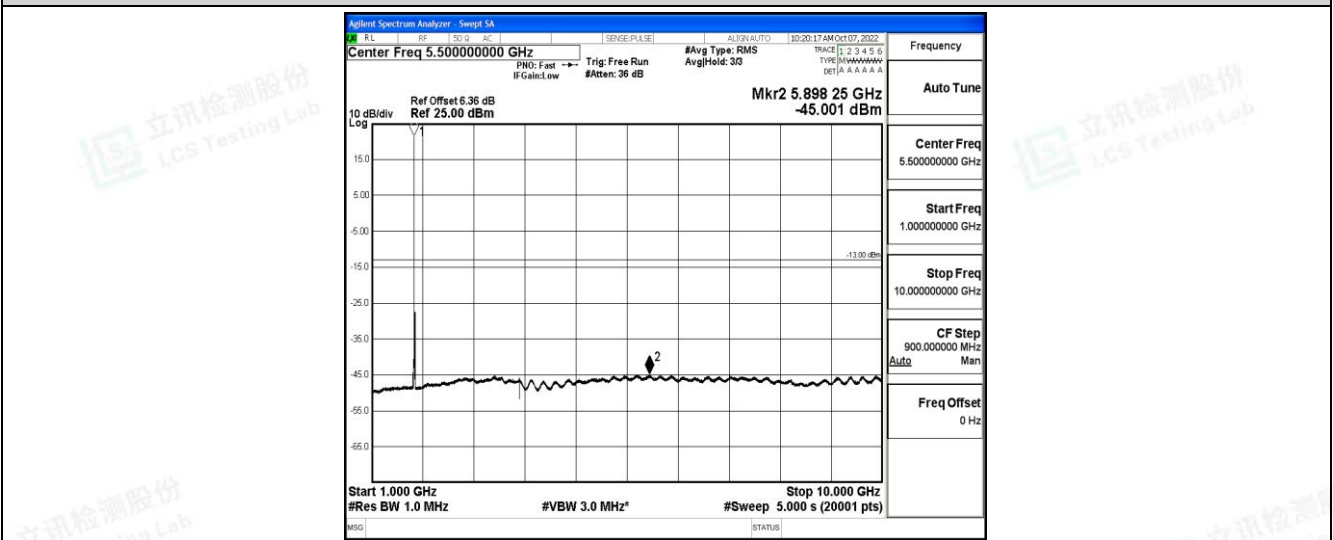

Band4-10MHz-16QAM-20350-1RB#0-Range2:0.15~30MHz

Band4-10MHz-16QAM-20350-1RB#0-Range3:30~1000MHz

Band4-10MHz-16QAM-20350-1RB#0-Range4:1000~10000MHz

Band4-10MHz-16QAM-20350-1RB#0-Range5:10000~20000MHz

Shenzhen LCS Compliance Testing Laboratory Ltd.  
 Add: 101, 201 Bldg A & 301 Bldg C, Juji Industrial Park Yabianxueziwei, Shajing Street, Baoan District, Shenzhen, 518000, China  
 Tel: +(86) 0755-82591330 | E-mail: webmaster@lcs-cert.com | Web: www.lcs-cert.com  
 Scan code to check authenticity

Band4-15MHz-QPSK-20025-1RB#0-Range1:0.009~0.15MHz

Band4-15MHz-QPSK-20025-1RB#0-Range2:0.15~30MHz

Band4-15MHz-QPSK-20025-1RB#0-Range3:30~1000MHz

Shenzhen LCS Compliance Testing Laboratory Ltd.  
 Add: 101, 201 Bldg A & 301 Bldg C, Juji Industrial Park Yabianxueziwei, Shajing Street, Baoan District, Shenzhen, 518000, China  
 Tel: +(86) 0755-82591330 | E-mail: webmaster@lcs-cert.com | Web: www.lcs-cert.com  
 Scan code to check authenticity