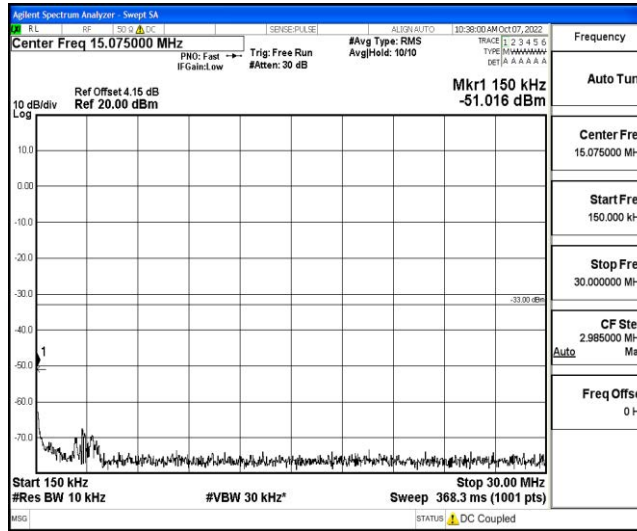

Band4-15MHz-16QAM-20025-1RB#0-Range5:10000~20000MHz

Band4-15MHz-16QAM-20175-1RB#0-Range1:0.009~0.15MHz

Band4-15MHz-16QAM-20175-1RB#0-Range2:0.15~30MHz

Band4-15MHz-16QAM-20175-1RB#0-Range3:30~1000MHz

Band4-15MHz-16QAM-20175-1RB#0-Range4:1000~10000MHz