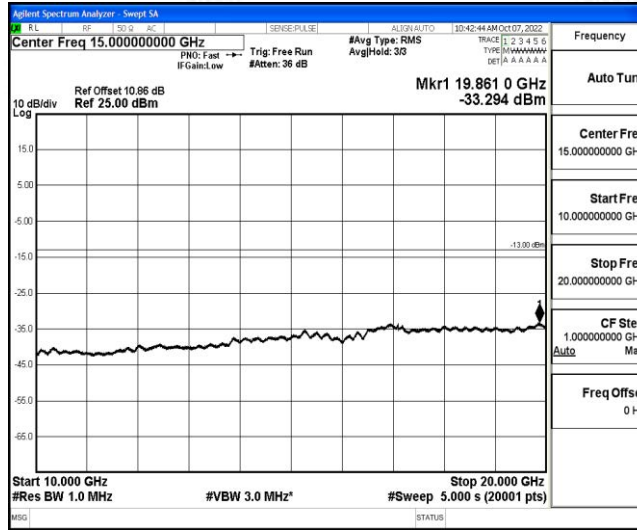

Band4-15MHz-16QAM-20325-1RB#0-Range5:10000~20000MHz

Band4-20MHz-QPSK-20050-1RB#0-Range1:0.009~0.15MHz