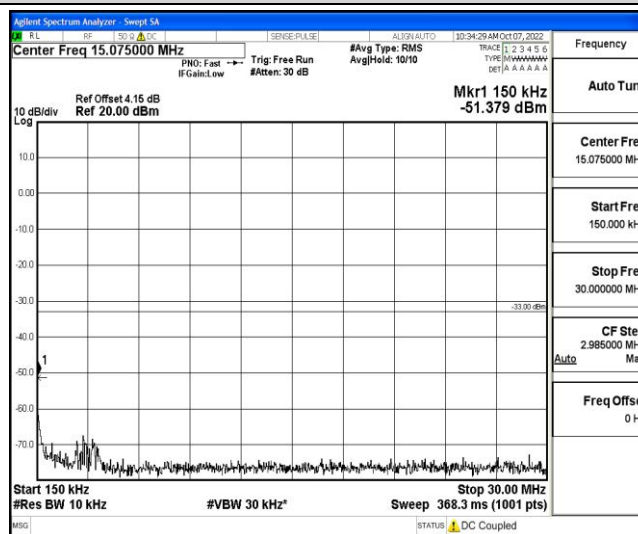

Band4-15MHz-QPSK-20325-1RB#0-Range5:10000~20000MHz

Band4-15MHz-16QAM-20025-1RB#0-Range1:0.009~0.15MHz

Band4-15MHz-16QAM-20025-1RB#0-Range2:0.15~30MHz

Band4-15MHz-16QAM-20025-1RB#0-Range3:30~1000MHz

Band4-15MHz-16QAM-20025-1RB#0-Range4:1000~10000MHz