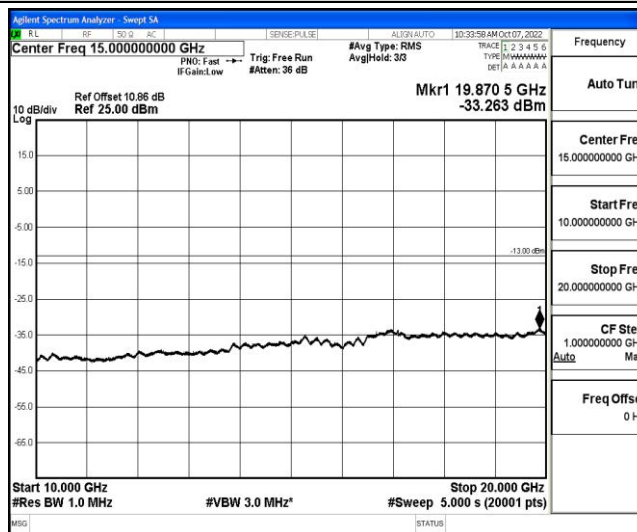

Band4-15MHz-QPSK-20025-1RB#0-Range5:10000~20000MHz

Band4-15MHz-QPSK-20175-1RB#0-Range1:0.009~0.15MHz