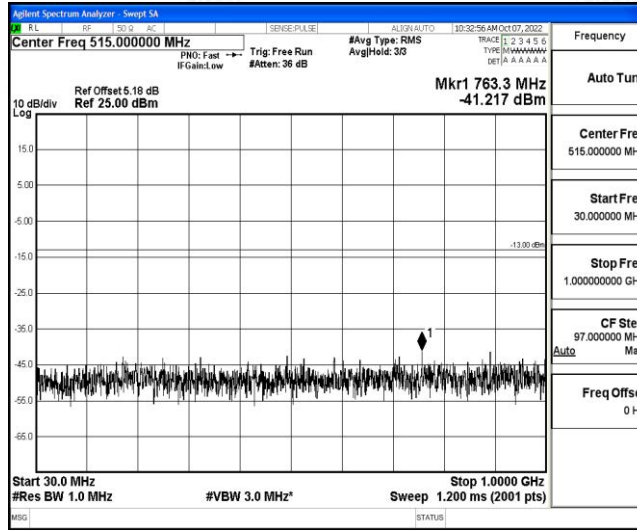

Band4-15MHz-QPSK-20025-1RB#0-Range1:0.009~0.15MHz

Band4-15MHz-QPSK-20025-1RB#0-Range2:0.15~30MHz

Band4-15MHz-QPSK-20025-1RB#0-Range3:30~1000MHz

Shenzhen LCS Compliance Testing Laboratory Ltd.  
 Add: 101, 201 Bldg A & 301 Bldg C, Juji Industrial Park Yabianxueziwei, Shajing Street, Baoan District, Shenzhen, 518000, China  
 Tel: +(86) 0755-82591330 | E-mail: webmaster@lcs-cert.com | Web: www.lcs-cert.com  
 Scan code to check authenticity