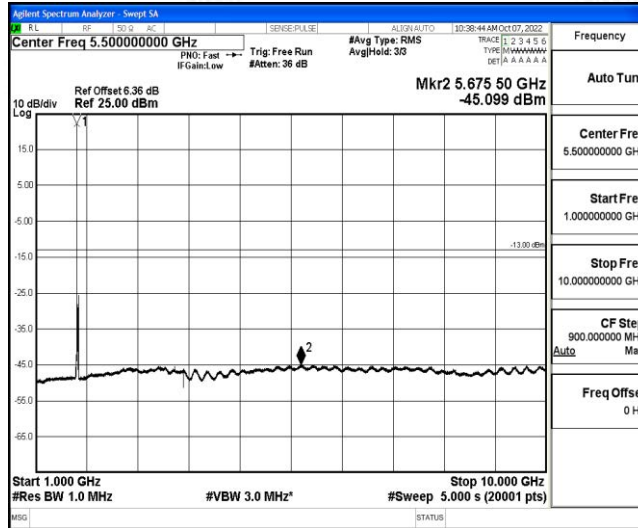

Band4-15MHz-16QAM-20175-1RB#0-Range4:1000~10000MHz

Band4-15MHz-16QAM-20175-1RB#0-Range5:10000~20000MHz