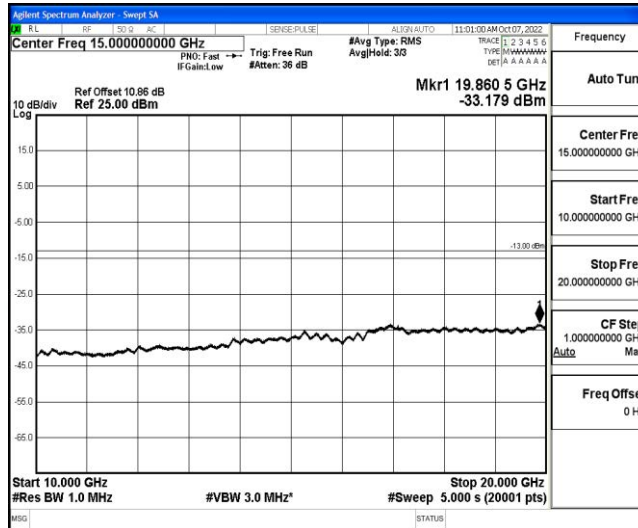

Band4-20MHz-16QAM-20175-1RB#0-Range5:10000~20000MHz

Band4-20MHz-16QAM-20300-1RB#0-Range1:0.009~0.15MHz