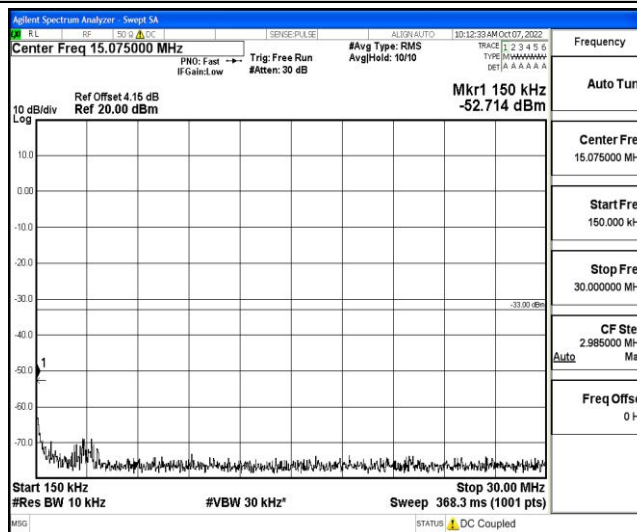

Band4-10MHz-16QAM-20000-1RB#0-Range2:0.15~30MHz

Band4-10MHz-16QAM-20000-1RB#0-Range3:30~1000MHz

Shenzhen LCS Compliance Testing Laboratory Ltd.
Add: 101, 201 Bldg A & 301 Bldg C, Juji Industrial Park Yabianxueziwei, Shajing Street, Baoan District, Shenzhen, 518000, China
Tel: +(86) 0755-82591330 | E-mail: webmaster@lcs-cert.com | Web: www.lcs-cert.com
Scan code to check authenticity