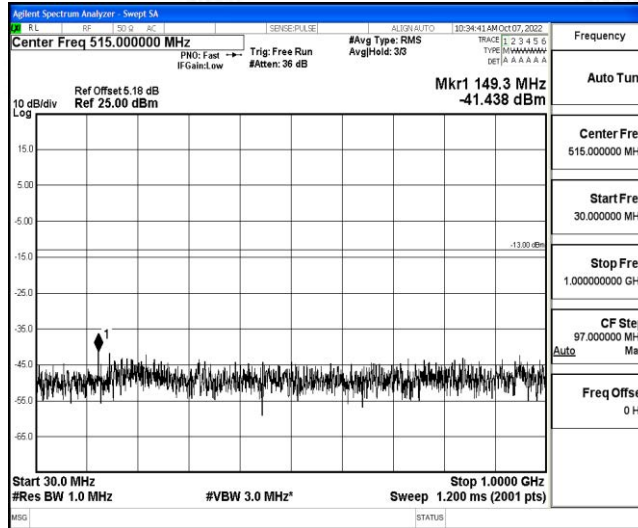

Band4-15MHz-QPSK-20325-1RB#0-Range5:10000~20000MHz

Band4-15MHz-16QAM-20025-1RB#0-Range1:0.009~0.15MHz

Band4-15MHz-16QAM-20025-1RB#0-Range2:0.15~30MHz

Band4-15MHz-16QAM-20025-1RB#0-Range3:30~1000MHz

Band4-15MHz-16QAM-20025-1RB#0-Range4:1000~10000MHz