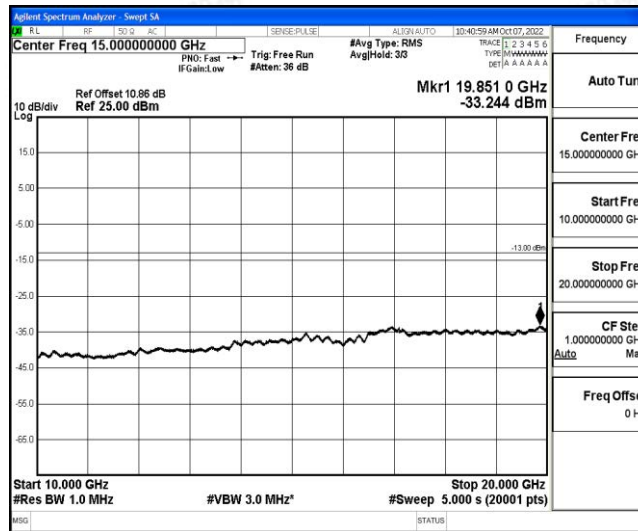

Band4-15MHz-QPSK-20325-1RB#0-Range5:10000~20000MHz

Band4-15MHz-16QAM-20025-1RB#0-Range1:0.009~0.15MHz