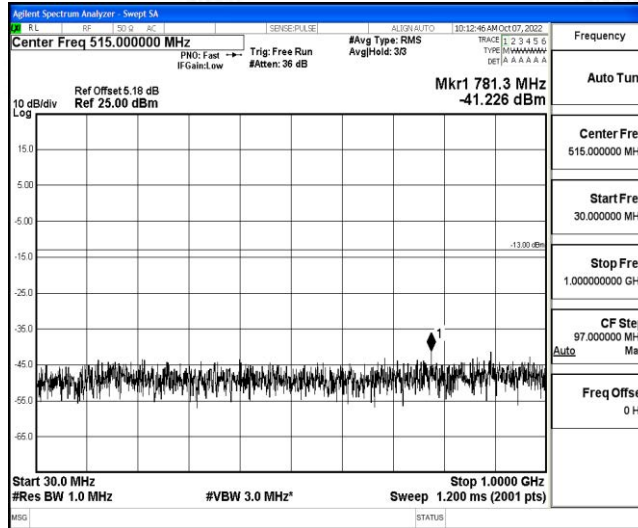

Band4-10MHz-16QAM-20000-1RB#0-Range1:0.009~0.15MHz

Band4-10MHz-16QAM-20000-1RB#0-Range2:0.15~30MHz

Band4-10MHz-16QAM-20000-1RB#0-Range3:30~1000MHz

Shenzhen LCS Compliance Testing Laboratory Ltd.  
 Add: 101, 201 Bldg A & 301 Bldg C, Juji Industrial Park Yabianxueziwei, Shajing Street, Baoan District, Shenzhen, 518000, China  
 Tel: +(86) 0755-82591330 | E-mail: webmaster@lcs-cert.com | Web: www.lcs-cert.com  
 Scan code to check authenticity