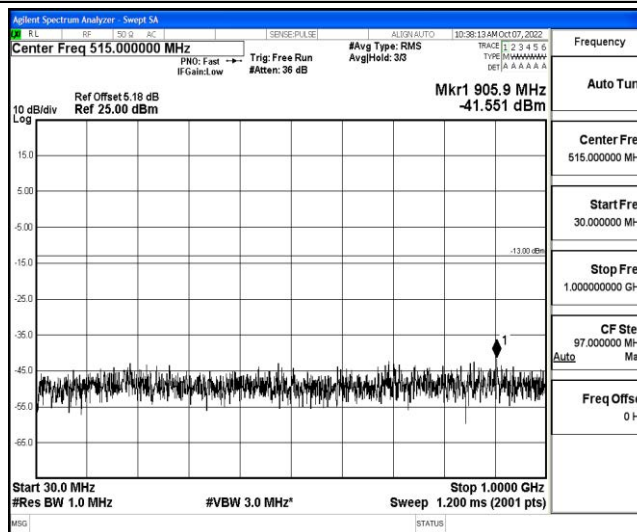

Band4-15MHz-16QAM-20025-1RB#0-Range5:10000~20000MHz

Band4-15MHz-16QAM-20175-1RB#0-Range1:0.009~0.15MHz

Band4-15MHz-16QAM-20175-1RB#0-Range2:0.15~30MHz

Band4-15MHz-16QAM-20175-1RB#0-Range3:30~1000MHz

Band4-15MHz-16QAM-20175-1RB#0-Range4:1000~10000MHz