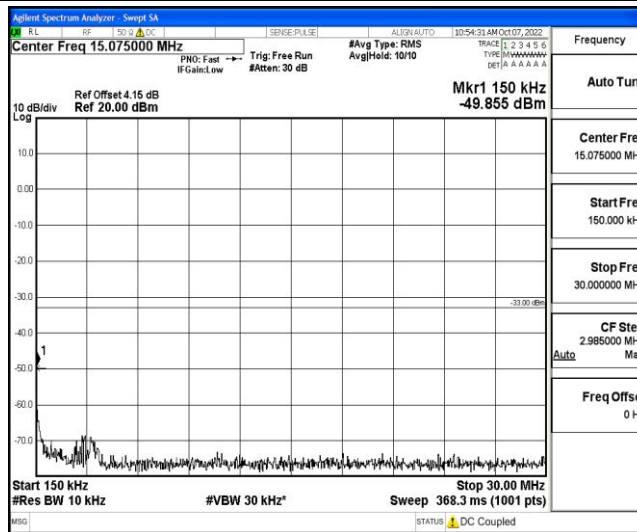

Band4-20MHz-QPSK-20050-1RB#0-Range2:0.15~30MHz

Band4-20MHz-QPSK-20050-1RB#0-Range3:30~1000MHz

Shenzhen LCS Compliance Testing Laboratory Ltd.
Add: 101, 201 Bldg A & 301 Bldg C, Juji Industrial Park Yabianxueziwei, Shajing Street, Baoan District, Shenzhen, 518000, China
Tel: +(86) 0755-82591330 | E-mail: webmaster@lcs-cert.com | Web: www.lcs-cert.com
Scan code to check authenticity