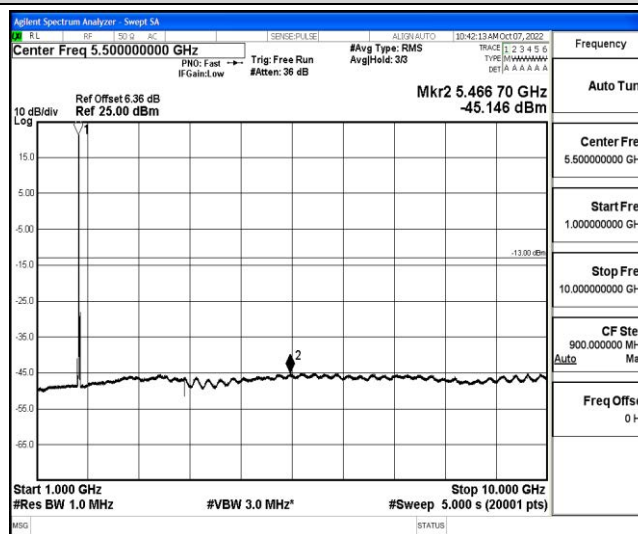

Band4-15MHz-16QAM-20175-1RB#0-Range5:10000~20000MHz

Band4-15MHz-16QAM-20325-1RB#0-Range1:0.009~0.15MHz

Band4-15MHz-16QAM-20325-1RB#0-Range2:0.15~30MHz

Band4-15MHz-16QAM-20325-1RB#0-Range3:30~1000MHz

Band4-15MHz-16QAM-20325-1RB#0-Range4:1000~10000MHz