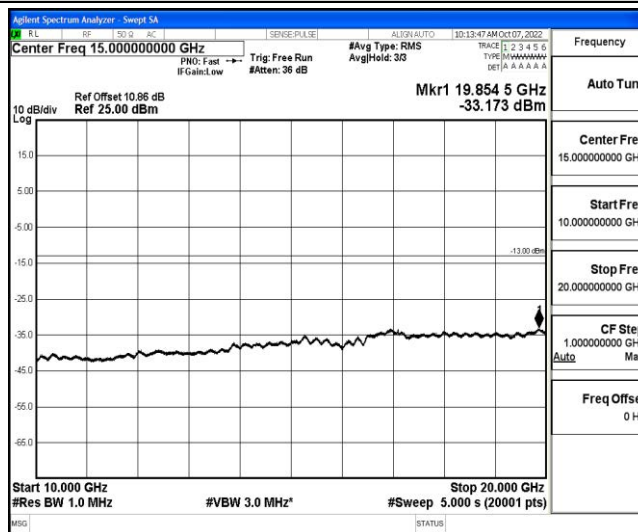

Band4-10MHz-16QAM-20000-1RB#0-Range5:10000~20000MHz

Band4-10MHz-16QAM-20175-1RB#0-Range1:0.009~0.15MHz

Shenzhen LCS Compliance Testing Laboratory Ltd.
Add: 101, 201 Bldg A & 301 Bldg C, Juji Industrial Park Yabianxueziwei, Shajing Street, Baoan District, Shenzhen, 518000, China
Tel: +(86) 0755-82591330 | E-mail: webmaster@lcs-cert.com | Web: www.lcs-cert.com
Scan code to check authenticity