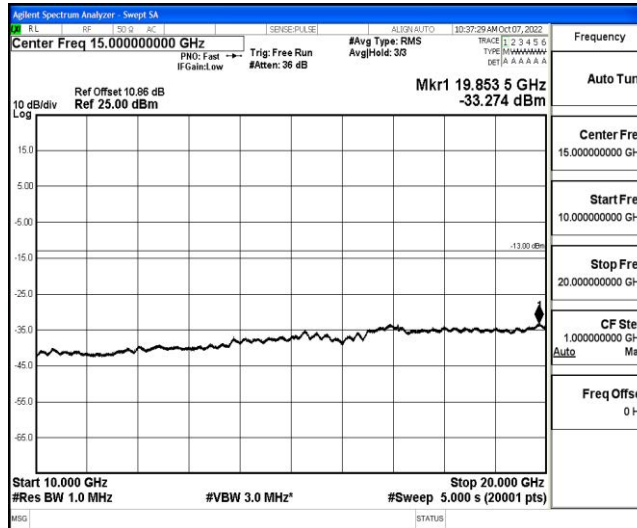

Band4-15MHz-QPSK-20175-1RB#0-Range5:10000~20000MHz

Band4-15MHz-QPSK-20325-1RB#0-Range1:0.009~0.15MHz