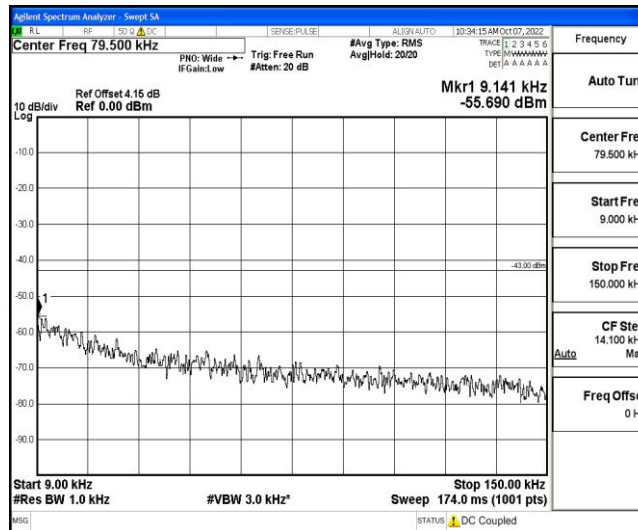

Band4-15MHz-16QAM-20025-1RB#0-Range1:0.009~0.15MHz

Band4-15MHz-16QAM-20025-1RB#0-Range2:0.15~30MHz