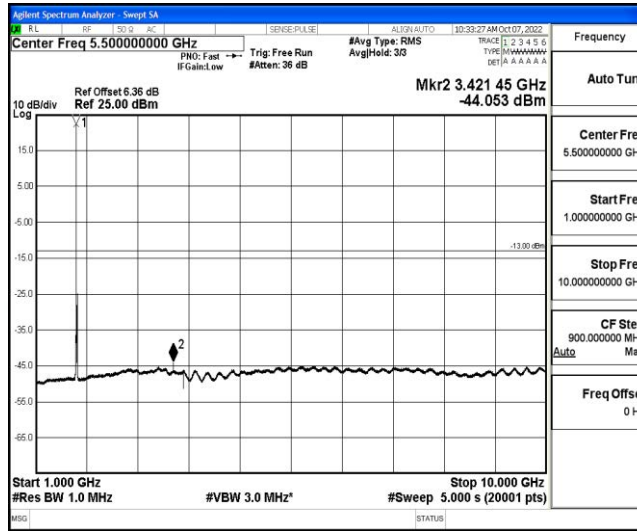

Band4-15MHz-QPSK-20025-1RB#0-Range4:1000~10000MHz

Band4-15MHz-QPSK-20025-1RB#0-Range5:10000~20000MHz