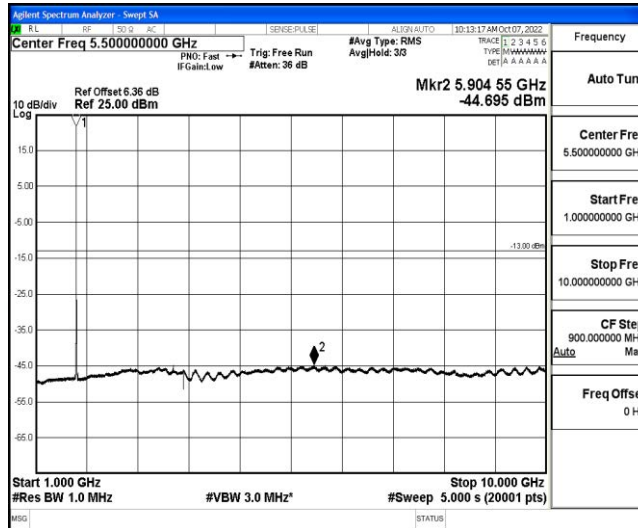

Band4-10MHz-16QAM-20000-1RB#0-Range4:1000~10000MHz

Band4-10MHz-16QAM-20000-1RB#0-Range5:10000~20000MHz