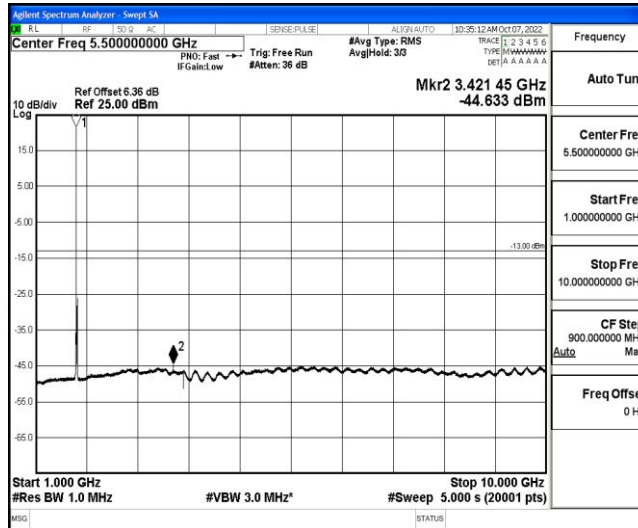

Band4-15MHz-QPSK-20325-1RB#0-Range5:10000~20000MHz

Band4-15MHz-16QAM-20025-1RB#0-Range1:0.009~0.15MHz

Band4-15MHz-16QAM-20025-1RB#0-Range2:0.15~30MHz

Band4-15MHz-16QAM-20025-1RB#0-Range3:30~1000MHz

Band4-15MHz-16QAM-20025-1RB#0-Range4:1000~10000MHz