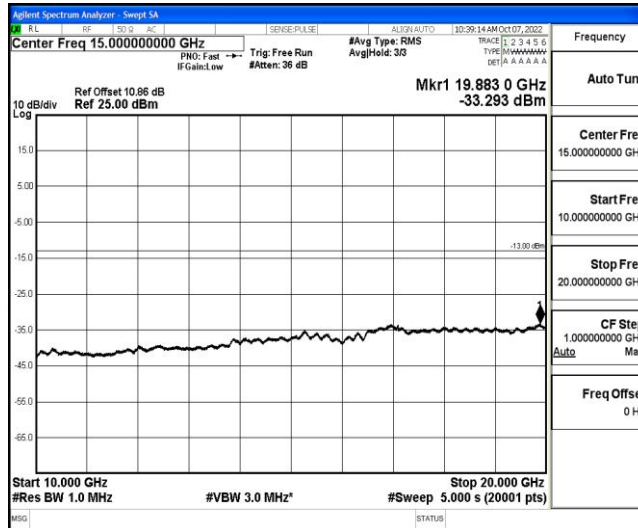

Band4-15MHz-16QAM-20175-1RB#0-Range5:10000~20000MHz

Band4-15MHz-16QAM-20325-1RB#0-Range1:0.009~0.15MHz