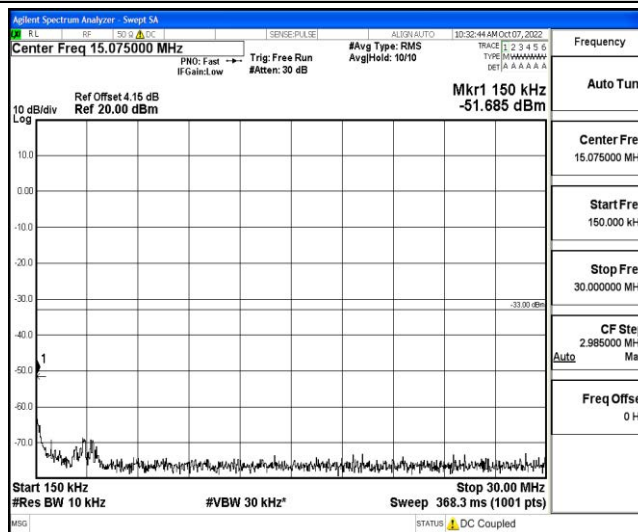

Band4-15MHz-QPSK-20025-1RB#0-Range2:0.15~30MHz

Band4-15MHz-QPSK-20025-1RB#0-Range3:30~1000MHz

Shenzhen LCS Compliance Testing Laboratory Ltd.
Add: 101, 201 Bldg A & 301 Bldg C, Juji Industrial Park Yabianxueziwei, Shajing Street, Baoan District, Shenzhen, 518000, China
Tel: +(86) 0755-82591330 | E-mail: webmaster@lcs-cert.com | Web: www.lcs-cert.com
Scan code to check authenticity