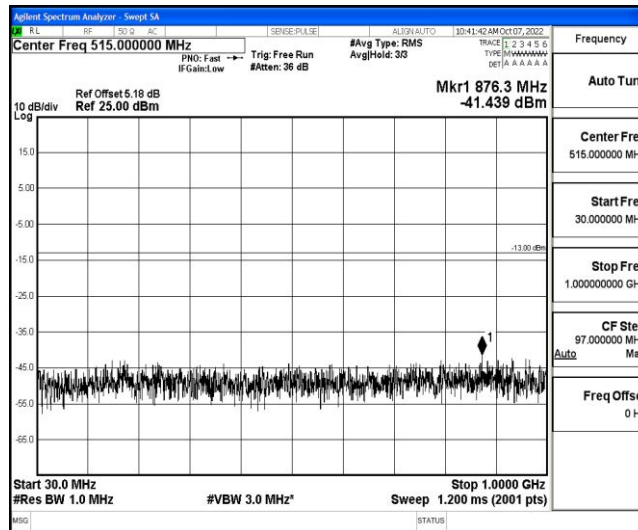

Band4-15MHz-16QAM-20175-1RB#0-Range5:10000~20000MHz

Band4-15MHz-16QAM-20325-1RB#0-Range1:0.009~0.15MHz

Band4-15MHz-16QAM-20325-1RB#0-Range2:0.15~30MHz

Band4-15MHz-16QAM-20325-1RB#0-Range3:30~1000MHz

Band4-15MHz-16QAM-20325-1RB#0-Range4:1000~10000MHz