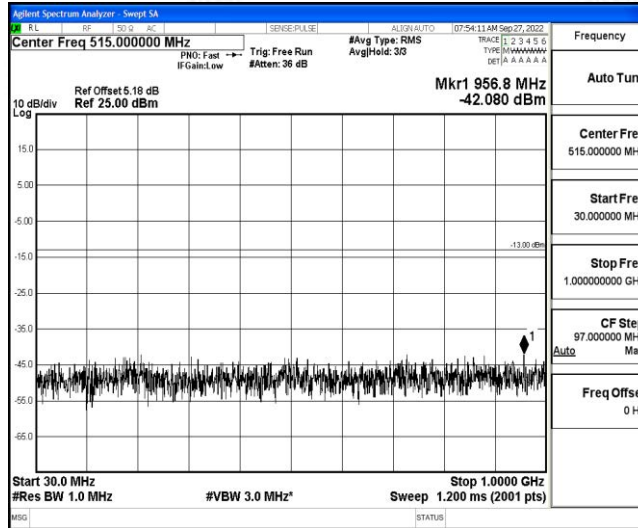

Band2-15MHz-QPSK-18675-1RB#0-Range1:0.009~0.15MHz

Band2-15MHz-QPSK-18675-1RB#0-Range2:0.15~30MHz

Band2-15MHz-QPSK-18675-1RB#0-Range3:30~1000MHz

Shenzhen LCS Compliance Testing Laboratory Ltd.
 Add: 101, 201 Bldg A & 301 Bldg C, Juji Industrial Park Yabianxueziwei, Shajing Street, Baoan District, Shenzhen, 518000, China
 Tel: +(86) 0755-82591330 | E-mail: webmaster@lcs-cert.com | Web: www.lcs-cert.com
 Scan code to check authenticity