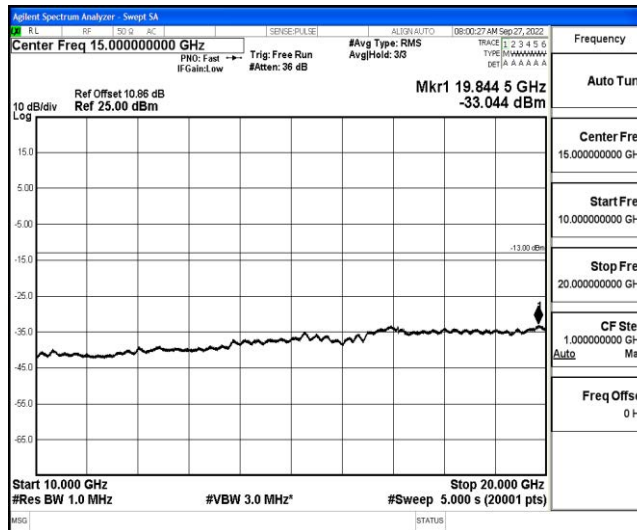

Band2-15MHz-16QAM-19125-1RB#0-Range1:0.009~0.15MHz