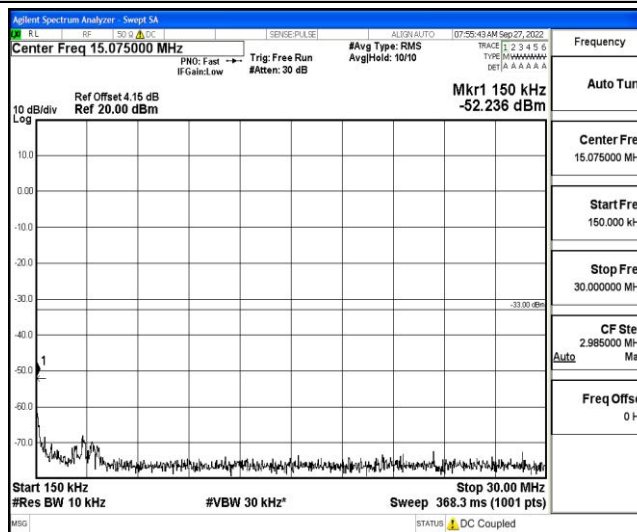

Band2-15MHz-16QAM-18675-1RB#0-Range3:30~1000MHz

Shenzhen LCS Compliance Testing Laboratory Ltd.
Add: 101, 201 Bldg A & 301 Bldg C, Juji Industrial Park Yabianxueziwei, Shajing Street, Baoan District, Shenzhen, 518000, China
Tel: +(86) 0755-82591330 | E-mail: webmaster@lcs-cert.com | Web: www.lcs-cert.com
Scan code to check authenticity