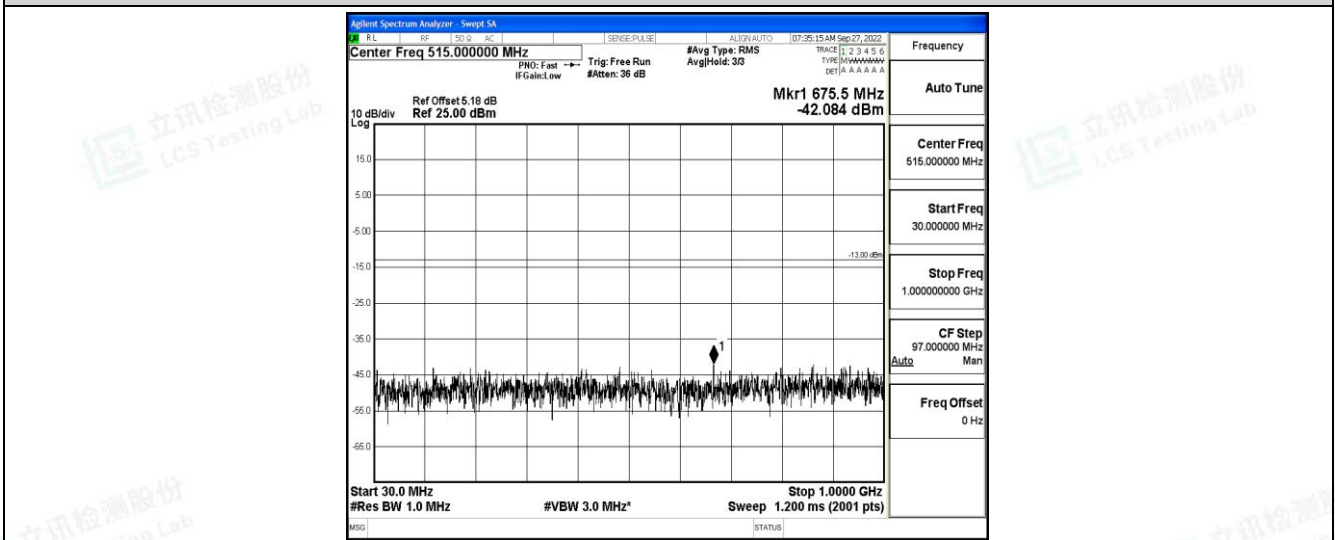

Band2-10MHz-QPSK-18900-1RB#0-Range4:1000~10000MHz