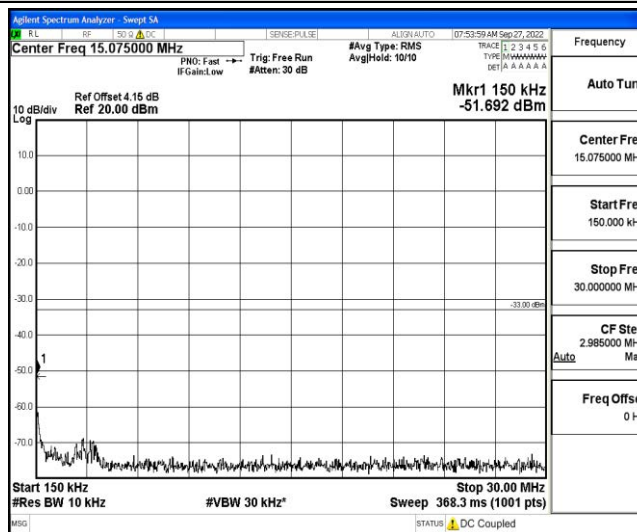

Band2-15MHz-QPSK-18675-1RB#0-Range3:30~1000MHz

Shenzhen LCS Compliance Testing Laboratory Ltd.
Add: 101, 201 Bldg A & 301 Bldg C, Juji Industrial Park Yabianxueziwei, Shajing Street, Baoan District, Shenzhen, 518000, China
Tel: +(86) 0755-82591330 | E-mail: webmaster@lcs-cert.com | Web: www.lcs-cert.com
Scan code to check authenticity