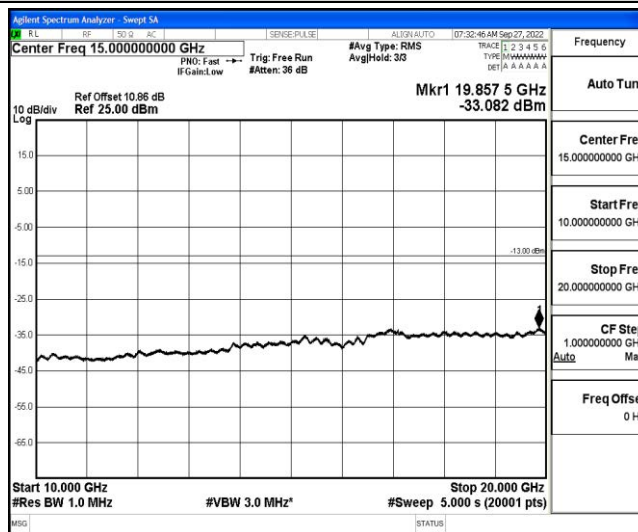

Band2-10MHz-QPSK-18650-1RB#0-Range4:1000~10000MHz

Band2-10MHz-QPSK-18650-1RB#0-Range5:10000~20000MHz

Band2-10MHz-QPSK-18900-1RB#0-Range1:0.009~0.15MHz

Shenzhen LCS Compliance Testing Laboratory Ltd.
 Add: 101, 201 Bldg A & 301 Bldg C, Juji Industrial Park Yabianxueziwei, Shajing Street, Baoan District, Shenzhen, 518000, China
 Tel: +(86) 0755-82591330 | E-mail: webmaster@lcs-cert.com | Web: www.lcs-cert.com
 Scan code to check authenticity