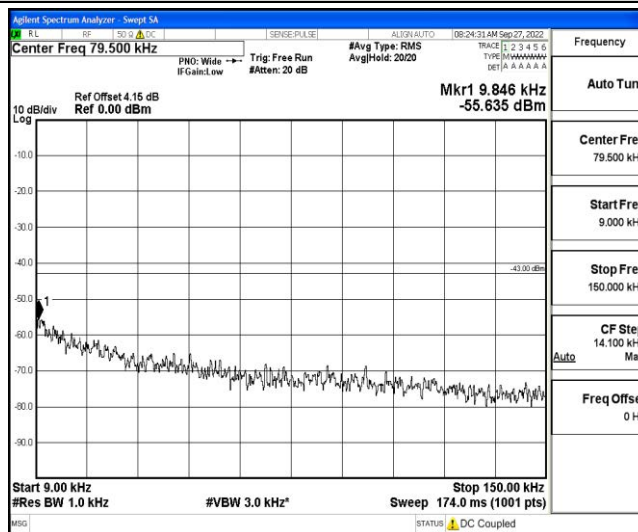

Band2-20MHz-16QAM-19100-1RB#0-Range2:0.15~30MHz

Shenzhen LCS Compliance Testing Laboratory Ltd.
Add: 101, 201 Bldg A & 301 Bldg C, Juji Industrial Park Yabianxueziwei, Shajing Street, Baoan District, Shenzhen, 518000, China
Tel: +(86) 0755-82591330 | E-mail: webmaster@lcs-cert.com | Web: www.lcs-cert.com
Scan code to check authenticity