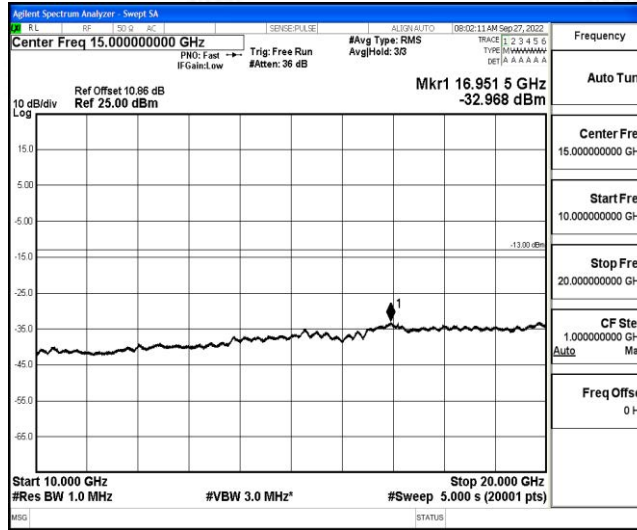

Band2-15MHz-16QAM-18675-1RB#0-Range1:0.009~0.15MHz