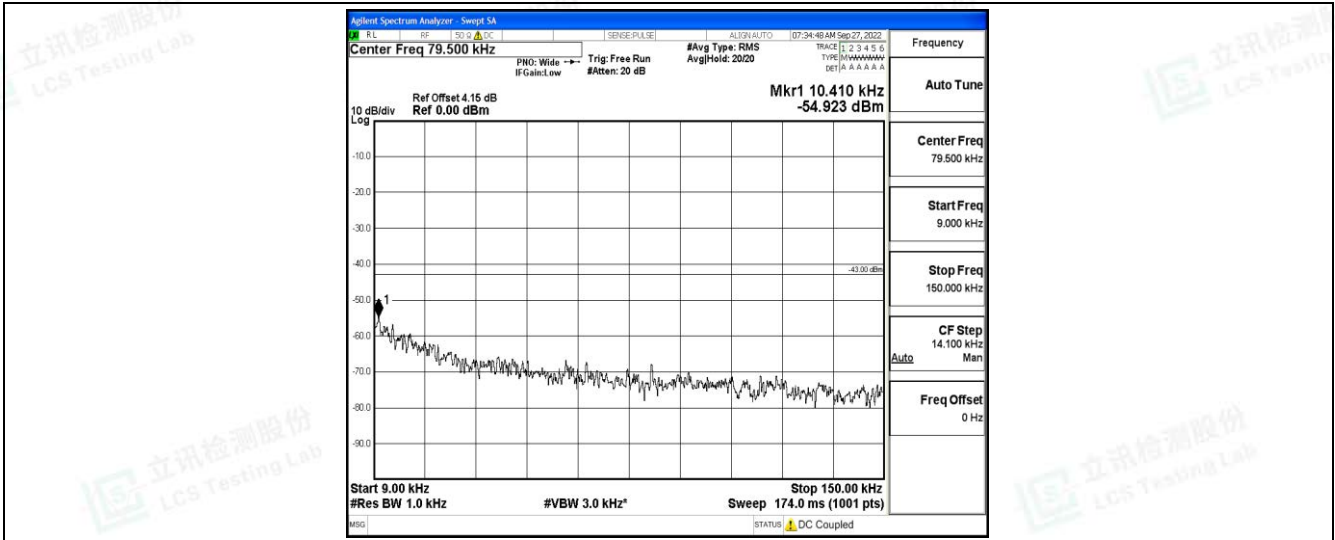

Band2-10MHz-QPSK-18650-1RB#0-Range4:1000~10000MHz

Band2-10MHz-QPSK-18650-1RB#0-Range5:10000~20000MHz

Band2-10MHz-QPSK-18900-1RB#0-Range1:0.009~0.15MHz

Shenzhen LCS Compliance Testing Laboratory Ltd.
 Add: 101, 201 Bldg A & 301 Bldg C, Juji Industrial Park Yabianxueziwei, Shajing Street, Baoan District, Shenzhen, 518000, China
 Tel: +(86) 0755-82591330 | E-mail: webmaster@lcs-cert.com | Web: www.lcs-cert.com
 Scan code to check authenticity