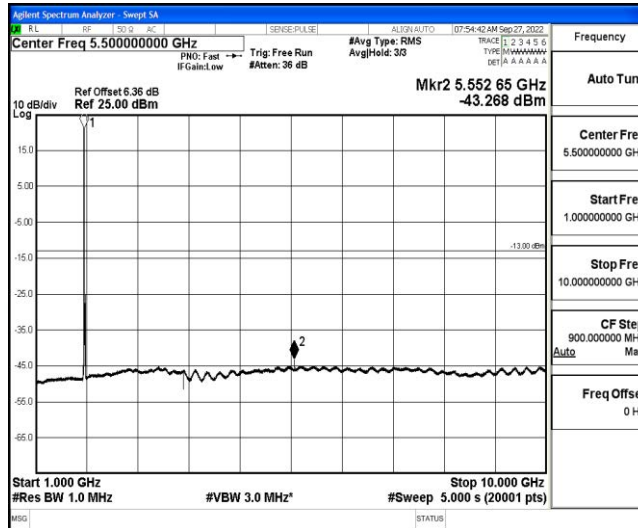

Band2-15MHz-QPSK-18675-1RB#0-Range5:10000~20000MHz