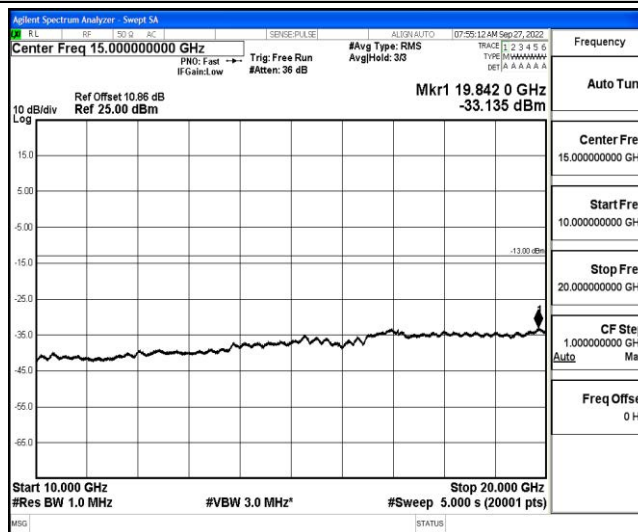

Band2-15MHz-QPSK-18900-1RB#0-Range1:0.009~0.15MHz