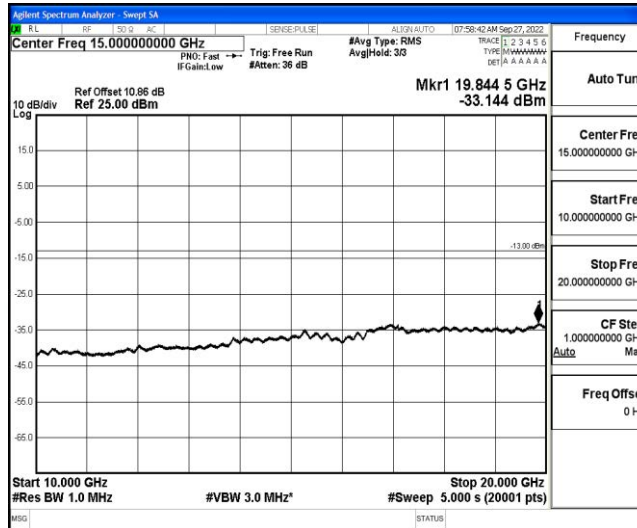

Band2-15MHz-QPSK-19125-1RB#0-Range1:0.009~0.15MHz