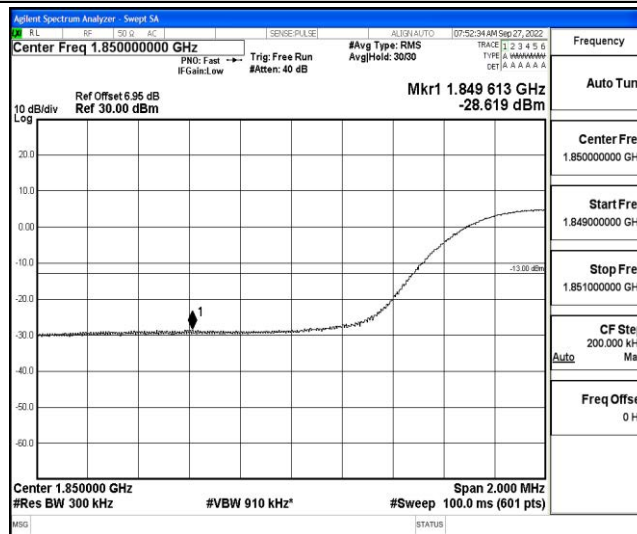

Band2-10MHz-16QAM-19150-50RB#0

Band2-15MHz-QPSK-18675-75RB#0

Band2-15MHz-QPSK-19125-75RB#0

Band2-15MHz-16QAM-18675-75RB#0

Band2-15MHz-16QAM-19125-75RB#0

Band2-20MHz-QPSK-18700-100RB#0

Shenzhen LCS Compliance Testing Laboratory Ltd.
 Add: 101, 201 Bldg A & 301 Bldg C, Juji Industrial Park Yabianxueziwei, Shajing Street, Baoan District, Shenzhen, 518000, China
 Tel: +(86) 0755-82591330 | E-mail: webmaster@lcs-cert.com | Web: www.lcs-cert.com
 Scan code to check authenticity