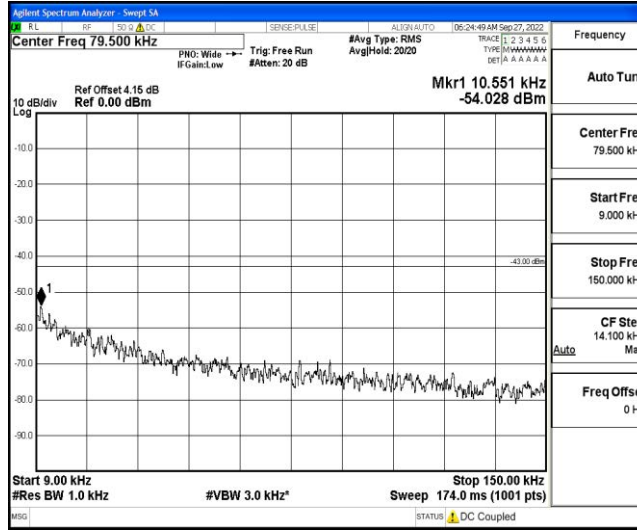

Test Graphs

Band2-1.4MHz-QPSK-18607-1RB#0-Range1:0.009~0.15MHz

Band2-1.4MHz-QPSK-18607-1RB#0-Range2:0.15~30MHz