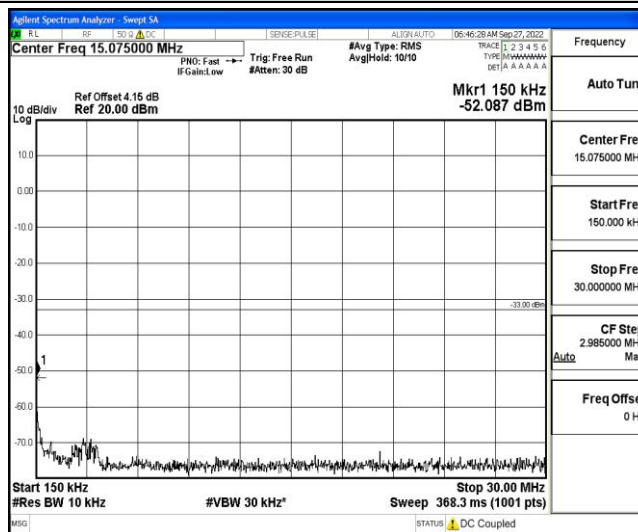

Band2-3MHz-QPSK-18615-1RB#0-Range3:30~1000MHz

Shenzhen LCS Compliance Testing Laboratory Ltd.
Add: 101, 201 Bldg A & 301 Bldg C, Juji Industrial Park Yabianxueziwei, Shajing Street, Baoan District, Shenzhen, 518000, China
Tel: +(86) 0755-82591330 | E-mail: webmaster@lcs-cert.com | Web: www.lcs-cert.com
Scan code to check authenticity