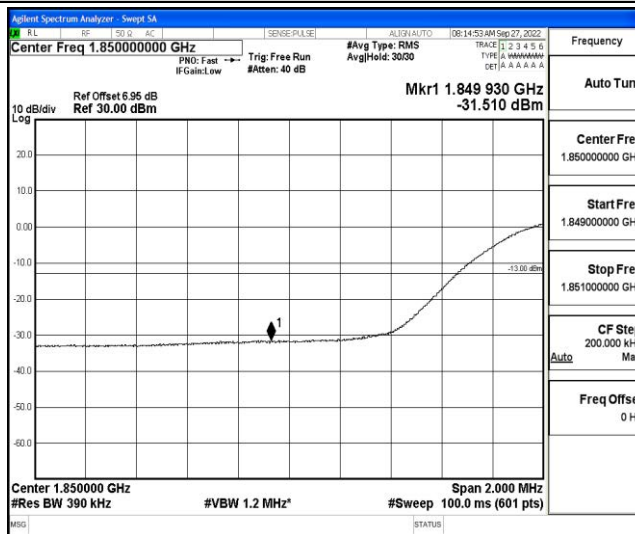

Band2-20MHz-16QAM-19100-100RB#0