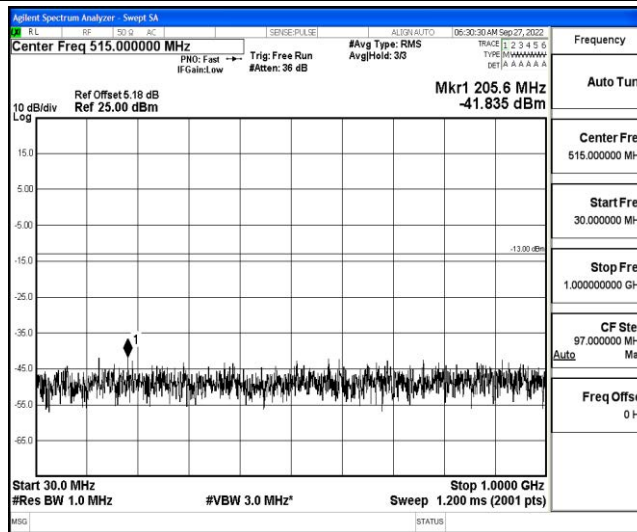

Band2-1.4MHz-16QAM-18900-1RB#0-Range4:1000~10000MHz

Shenzhen LCS Compliance Testing Laboratory Ltd.
Add: 101, 201 Bldg A & 301 Bldg C, Juji Industrial Park Yabianxueziwei, Shajing Street, Baoan District, Shenzhen, 518000, China
Tel: +(86) 0755-82591330 | E-mail: webmaster@lcs-cert.com | Web: www.lcs-cert.com
Scan code to check authenticity