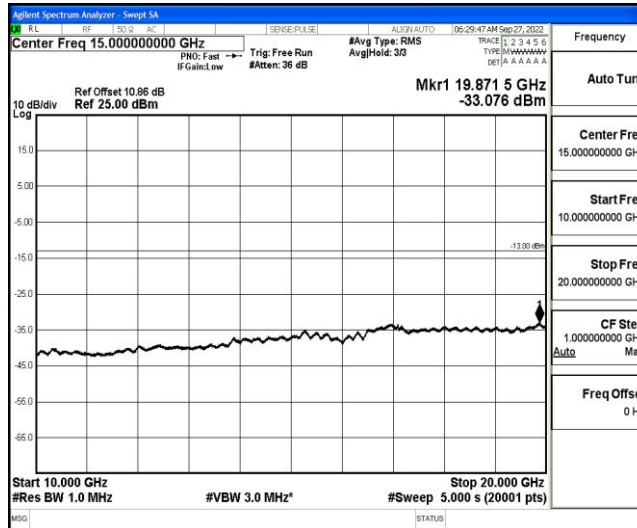

Band2-1.4MHz-QPSK-19193-1RB#0-Range1:0.009~0.15MHz