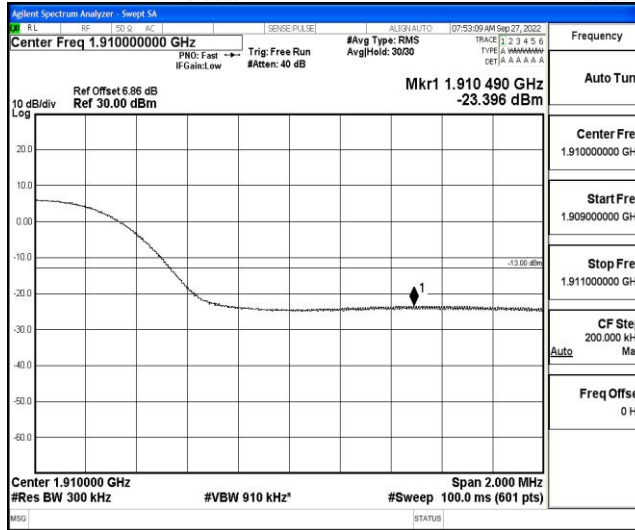

Band2-10MHz-16QAM-19150-50RB#0

Band2-15MHz-QPSK-18675-75RB#0

Band2-15MHz-QPSK-19125-75RB#0

Band2-15MHz-16QAM-18675-75RB#0

Band2-15MHz-16QAM-19125-75RB#0

Band2-20MHz-QPSK-18700-100RB#0

Shenzhen LCS Compliance Testing Laboratory Ltd.
 Add: 101, 201 Bldg A & 301 Bldg C, Juji Industrial Park Yabianxueziwei, Shajing Street, Baoan District, Shenzhen, 518000, China
 Tel: +(86) 0755-82591330 | E-mail: webmaster@lcs-cert.com | Web: www.lcs-cert.com
 Scan code to check authenticity