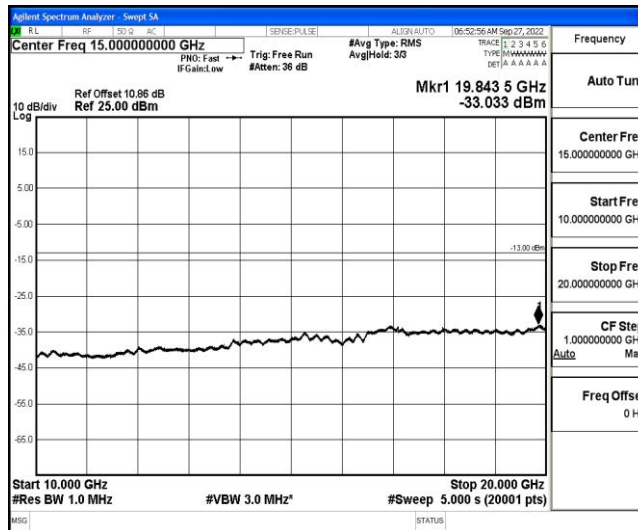

Band2-3MHz-16QAM-19185-1RB#0-Range1:0.009~0.15MHz