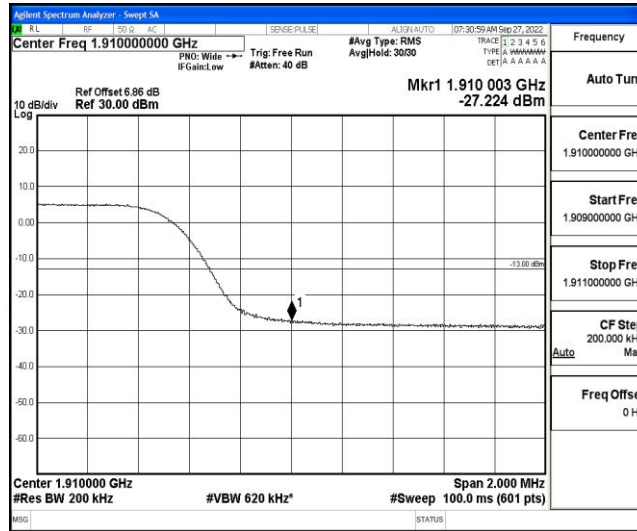

Band2-10MHz-16QAM-19150-50RB#0

Band2-15MHz-QPSK-18675-75RB#0

Band2-15MHz-QPSK-19125-75RB#0

Band2-15MHz-16QAM-18675-75RB#0

Band2-15MHz-16QAM-19125-75RB#0

Band2-20MHz-QPSK-18700-100RB#0

Shenzhen LCS Compliance Testing Laboratory Ltd.
 Add: 101, 201 Bldg A & 301 Bldg C, Juji Industrial Park Yabianxueziwei, Shajing Street, Baoan District, Shenzhen, 518000, China
 Tel: +(86) 0755-82591330 | E-mail: webmaster@lcs-cert.com | Web: www.lcs-cert.com
 Scan code to check authenticity