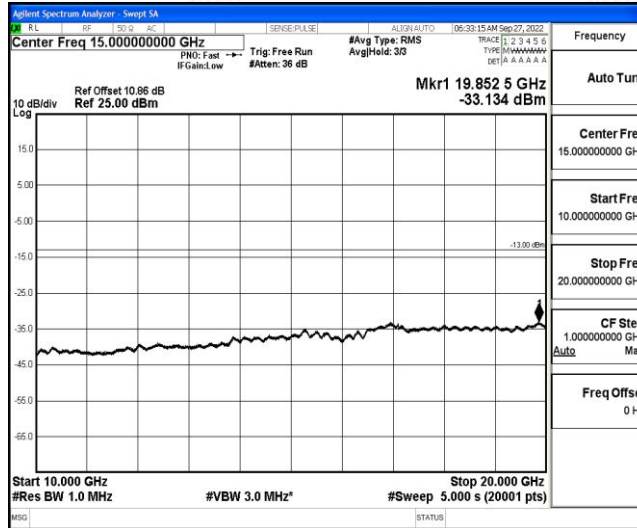

Band2-1.4MHz-16QAM-18607-1RB#0-Range1:0.009~0.15MHz