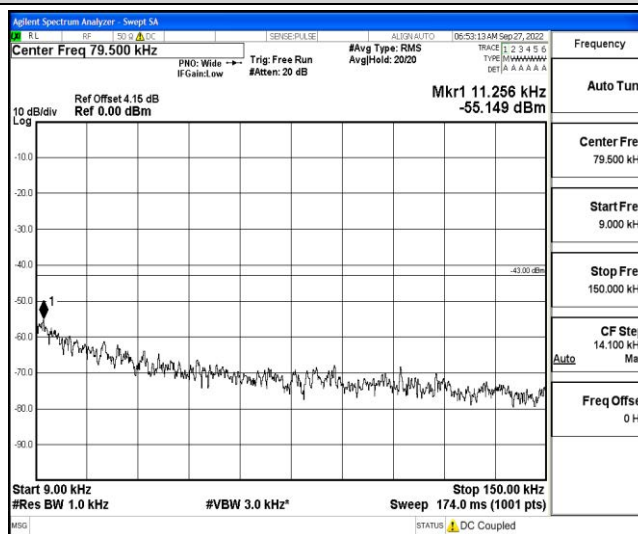

Band2-3MHz-QPSK-19185-1RB#0-Range2:0.15~30MHz

Shenzhen LCS Compliance Testing Laboratory Ltd.
Add: 101, 201 Bldg A & 301 Bldg C, Juji Industrial Park Yabianxueziwei, Shajing Street, Baoan District, Shenzhen, 518000, China
Tel: +(86) 0755-82591330 | E-mail: webmaster@lcs-cert.com | Web: www.lcs-cert.com
Scan code to check authenticity