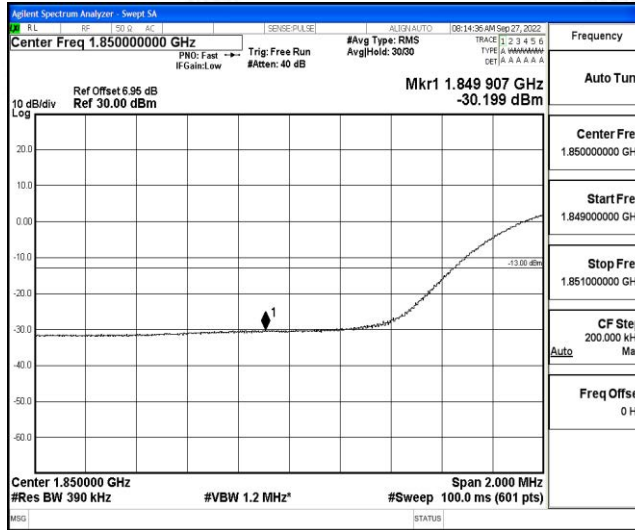

Band2-10MHz-16QAM-19150-50RB#0

Band2-15MHz-QPSK-18675-75RB#0

Band2-15MHz-QPSK-19125-75RB#0

Band2-15MHz-16QAM-18675-75RB#0

Band2-15MHz-16QAM-19125-75RB#0

Band2-20MHz-QPSK-18700-100RB#0

Shenzhen LCS Compliance Testing Laboratory Ltd.
 Add: 101, 201 Bldg A & 301 Bldg C, Juji Industrial Park Yabianxueziwei, Shajing Street, Baoan District, Shenzhen, 518000, China
 Tel: +(86) 0755-82591330 | E-mail: webmaster@lcs-cert.com | Web: www.lcs-cert.com
 Scan code to check authenticity