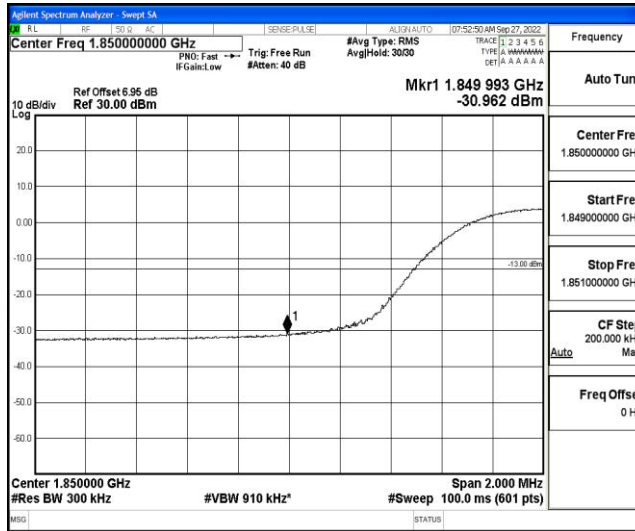

Band2-10MHz-16QAM-19150-50RB#0

Band2-15MHz-QPSK-18675-75RB#0

Band2-15MHz-QPSK-19125-75RB#0

Band2-15MHz-16QAM-18675-75RB#0

Band2-15MHz-16QAM-19125-75RB#0

Band2-20MHz-QPSK-18700-100RB#0

Shenzhen LCS Compliance Testing Laboratory Ltd.
 Add: 101, 201 Bldg A & 301 Bldg C, Juji Industrial Park Yabianxueziwei, Shajing Street, Baoan District, Shenzhen, 518000, China
 Tel: +(86) 0755-82591330 | E-mail: webmaster@lcs-cert.com | Web: www.lcs-cert.com
 Scan code to check authenticity