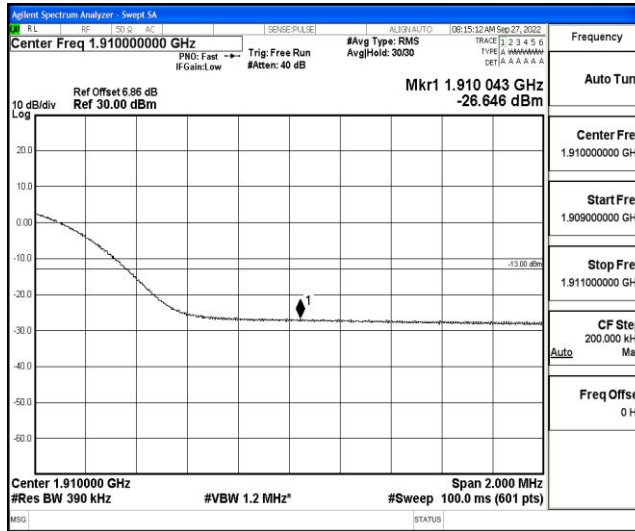

Band2-20MHz-16QAM-18700-100RB#0