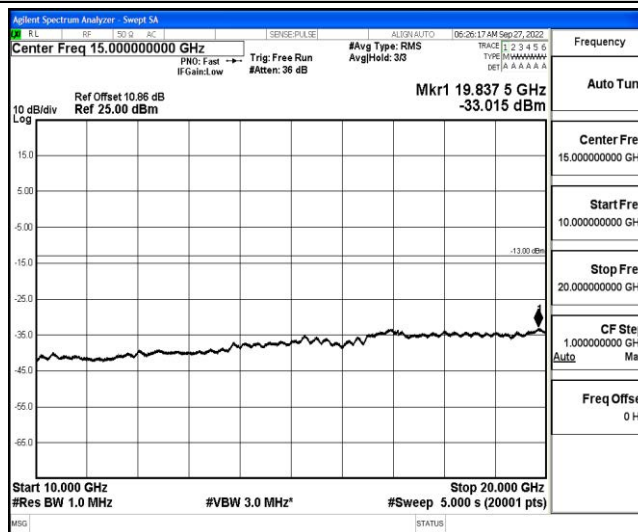

Band2-1.4MHz-QPSK-18900-1RB#0-Range1:0.009~0.15MHz