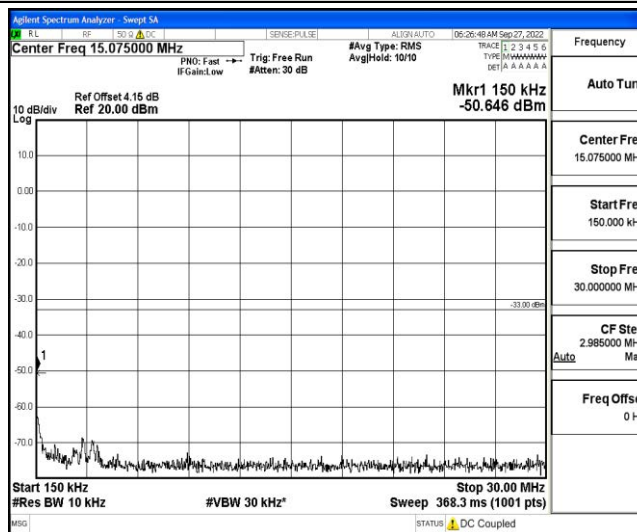

Band2-1.4MHz-16QAM-18607-1RB#0-Range3:30~1000MHz

Shenzhen LCS Compliance Testing Laboratory Ltd.
Add: 101, 201 Bldg A & 301 Bldg C, Juji Industrial Park Yabianxueziwei, Shajing Street, Baoan District, Shenzhen, 518000, China
Tel: +(86) 0755-82591330 | E-mail: webmaster@lcs-cert.com | Web: www.lcs-cert.com
Scan code to check authenticity