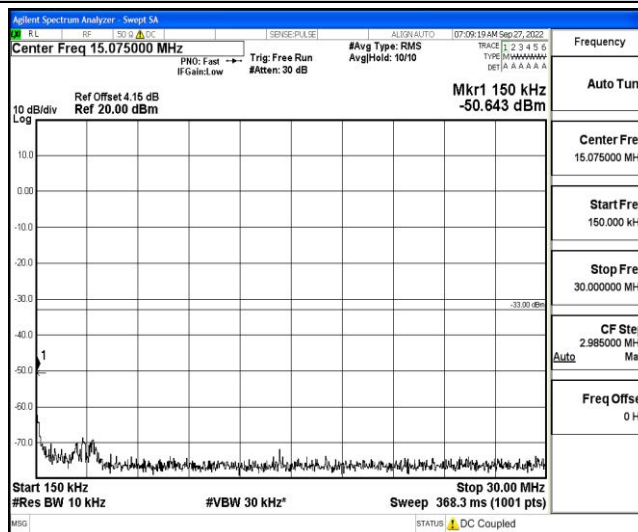

Band2-5MHz-QPSK-18625-1RB#0-Range3:30~1000MHz

Shenzhen LCS Compliance Testing Laboratory Ltd.
Add: 101, 201 Bldg A & 301 Bldg C, Juji Industrial Park Yabianxueziwei, Shajing Street, Baoan District, Shenzhen, 518000, China
Tel: +(86) 0755-82591330 | E-mail: webmaster@lcs-cert.com | Web: www.lcs-cert.com
Scan code to check authenticity