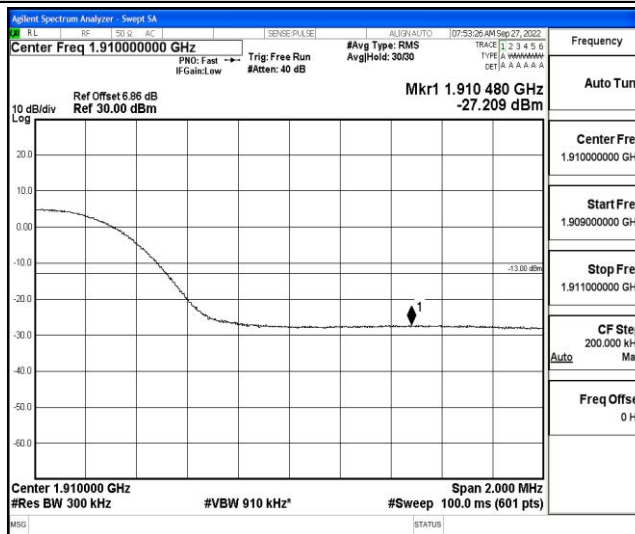

Band2-10MHz-16QAM-19150-50RB#0

Band2-15MHz-QPSK-18675-75RB#0

Band2-15MHz-QPSK-19125-75RB#0

Band2-15MHz-16QAM-18675-75RB#0

Band2-15MHz-16QAM-19125-75RB#0

Band2-20MHz-QPSK-18700-100RB#0

Shenzhen LCS Compliance Testing Laboratory Ltd.
 Add: 101, 201 Bldg A & 301 Bldg C, Juji Industrial Park Yabianxueziwei, Shajing Street, Baoan District, Shenzhen, 518000, China
 Tel: +(86) 0755-82591330 | E-mail: webmaster@lcs-cert.com | Web: www.lcs-cert.com
 Scan code to check authenticity