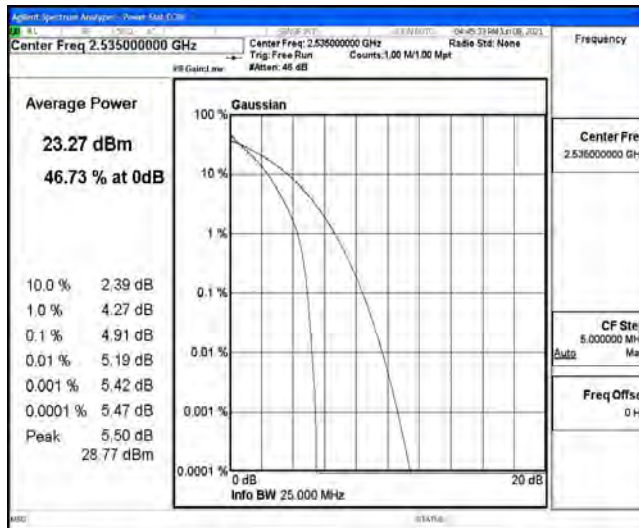

Band7-5MHz-QPSK-21100-25RB#0