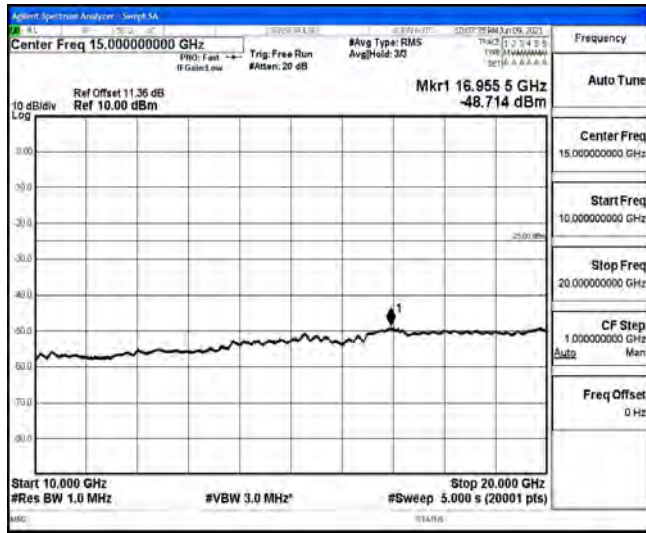

Band7-15MHz-16QAM-20825-1RB#0-Range1:0.009~0.15MHz

Band7-15MHz-16QAM-20825-1RB#0-Range2:0.15~30MHz

Band7-15MHz-16QAM-20825-1RB#0-Range3:30~1000MHz

Band7-15MHz-16QAM-20825-1RB#0-Range4:1000~10000MHz

Band7-15MHz-16QAM-20825-1RB#0-Range5:10000~20000MHz