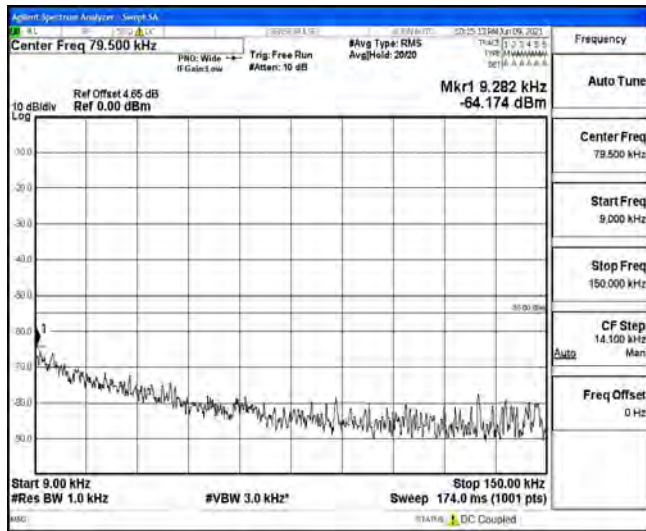

Band7-15MHz-16QAM-21375-1RB#0-Range1:0.009~0.15MHz