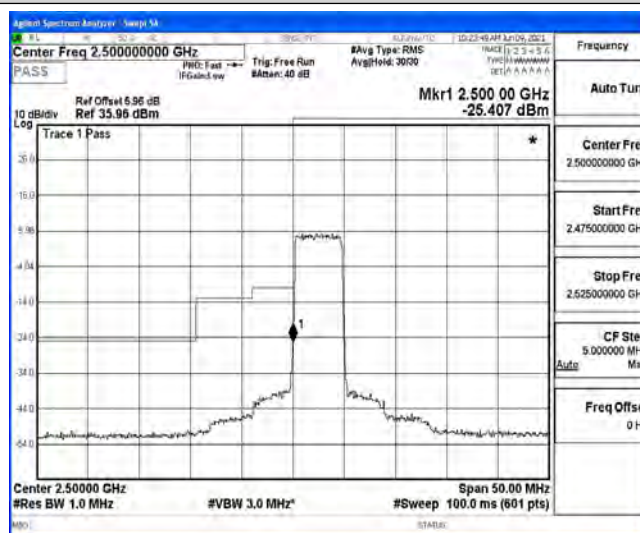

I.4 Band Edge

Test Result

Band	Bandwidth	Modulation	Channel	RB Configuration	Result(dBm)	Verdict
Band7	5MHz	QPSK	20775	25RB#0	-45.26,-44.52,-39.07,-19.83	PASS
Band7	5MHz	QPSK	21425	25RB#0	-19.92,-28.56,-41.70,-44.70	PASS
Band7	5MHz	16QAM	20775	25RB#0	-46.00,-44.03,-37.66,-23.29	PASS
Band7	5MHz	16QAM	21425	25RB#0	-20.33,-29.15,-42.86,-45.53	PASS
Band7	10MHz	QPSK	20800	50RB#0	-46.89,-40.58,-39.38,-27.43	PASS
Band7	10MHz	QPSK	21400	50RB#0	-24.23,-29.89,-34.27,-44.39	PASS
Band7	10MHz	16QAM	20800	50RB#0	-46.74,-41.55,-38.87,-28.95	PASS
Band7	10MHz	16QAM	21400	50RB#0	-25.83,-31.19,-36.24,-45.65	PASS
Band7	15MHz	QPSK	20825	75RB#0	-37.05,-30.11,-28.82,-26.57	PASS
Band7	15MHz	QPSK	21375	75RB#0	-25.64,-27.16,-29.38,-44.48	PASS
Band7	15MHz	16QAM	20825	75RB#0	-38.66,-32.05,-30.13,-27.36	PASS
Band7	15MHz	16QAM	21375	75RB#0	-26.46,-29.94,-31.78,-46.19	PASS
Band7	20MHz	QPSK	20850	100RB#0	-33.65,-31.02,-30.21,-28.44	PASS
Band7	20MHz	QPSK	21350	100RB#0	-27.11,-28.64,-30.19,-46.71	PASS
Band7	20MHz	16QAM	20850	100RB#0	-35.58,-32.53,-31.03,-29.43	PASS
Band7	20MHz	16QAM	21350	100RB#0	-28.93,-30.65,-32.82,-47.89	PASS

Test Graphs

Band7-5MHz-QPSK-20775-25RB#0