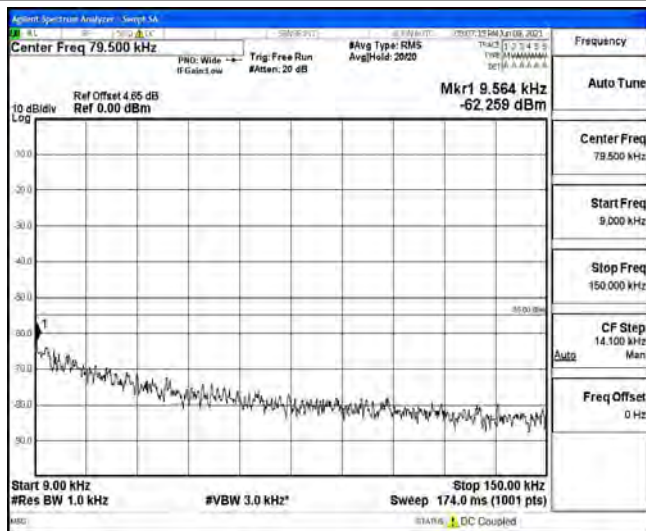

Band7-10MHz-16QAM-21400-1RB#0-Range1:0.009~0.15MHz