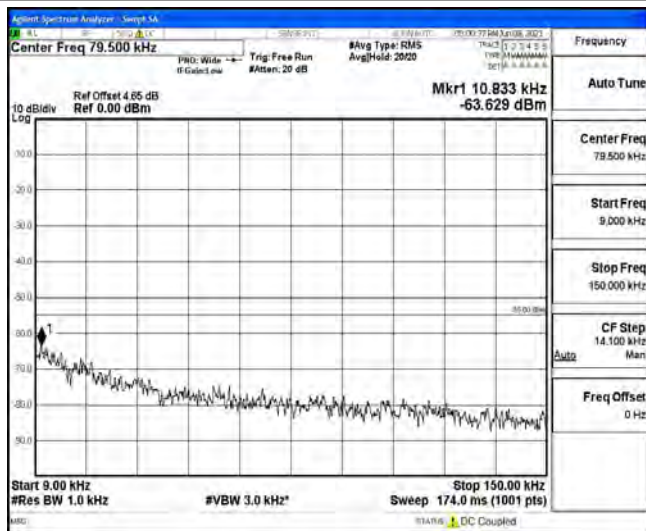

Band7-10MHz-QPSK-21100-1RB#0-Range1:0.009~0.15MHz