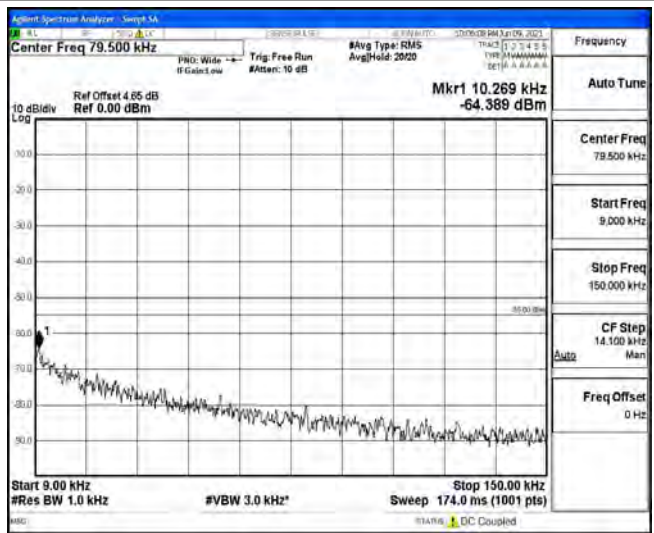

Band7-15MHz-16QAM-20825-1RB#0-Range1:0.009~0.15MHz