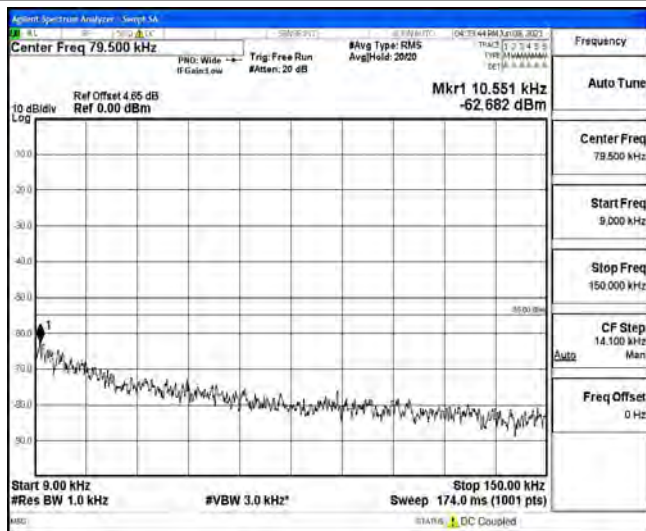

Band7-5MHz-QPSK-21100-1RB#0-Range1:0.009~0.15MHz