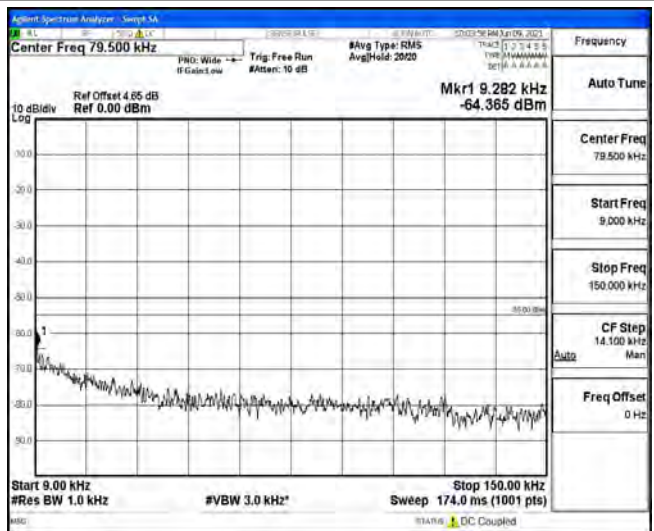

Band7-15MHz-QPSK-20825-1RB#0-Range1:0.009~0.15MHz