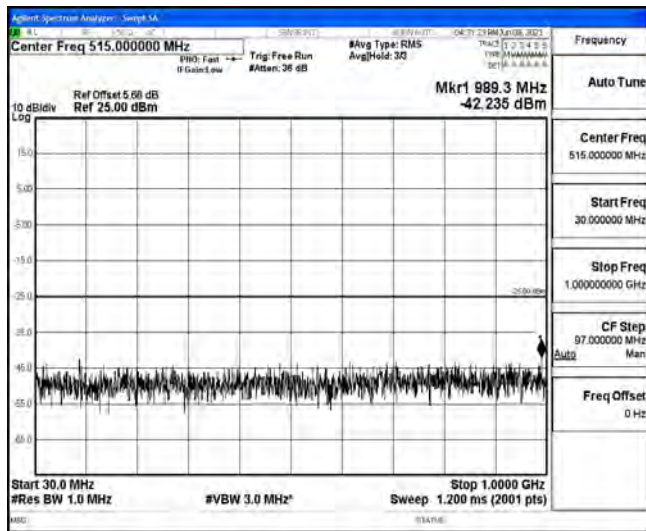

Band7-5MHz-16QAM-20775-1RB#0-Range3:30~1000MHz