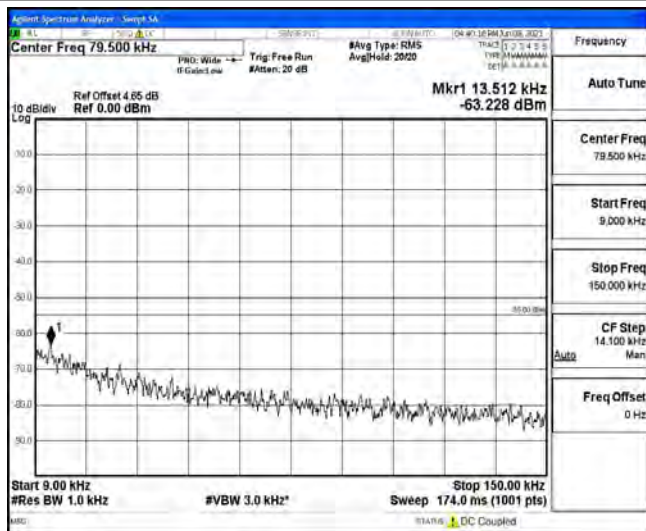

Band7-5MHz-16QAM-21425-1RB#0-Range1:0.009~0.15MHz