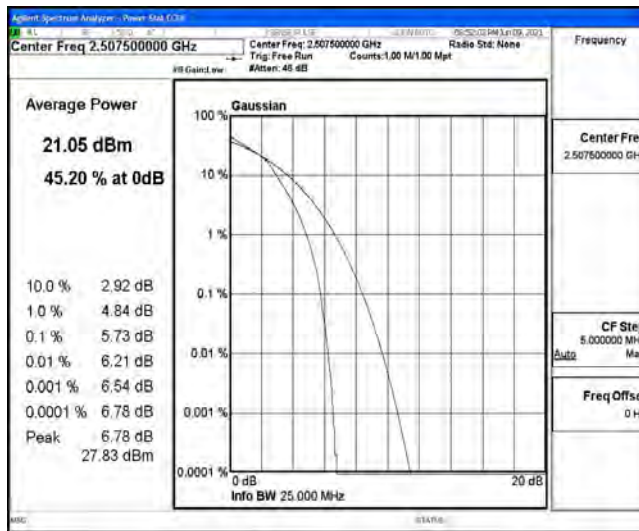

Band7-15MHz-16QAM-20825-75RB#0