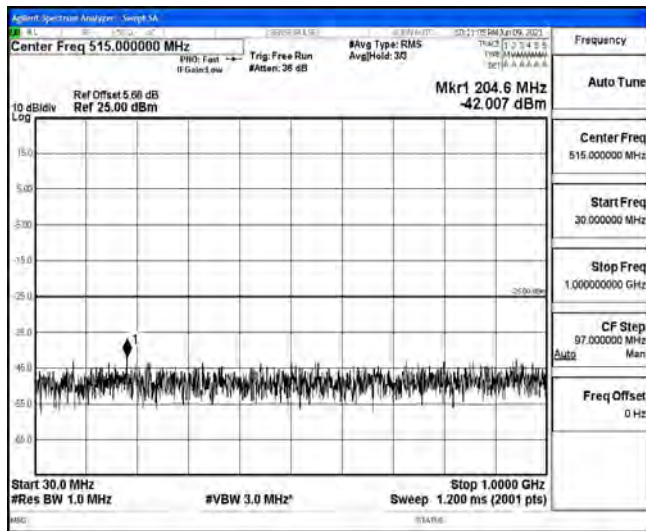

Band7-15MHz-16QAM-20825-1RB#0-Range6:20000~26500MHz

Band7-15MHz-16QAM-21100-1RB#0-Range1:0.009~0.15MHz

Band7-15MHz-16QAM-21100-1RB#0-Range2:0.15~30MHz

Band7-15MHz-16QAM-21100-1RB#0-Range3:30~1000MHz

Band7-15MHz-16QAM-21100-1RB#0-Range4:1000~10000MHz