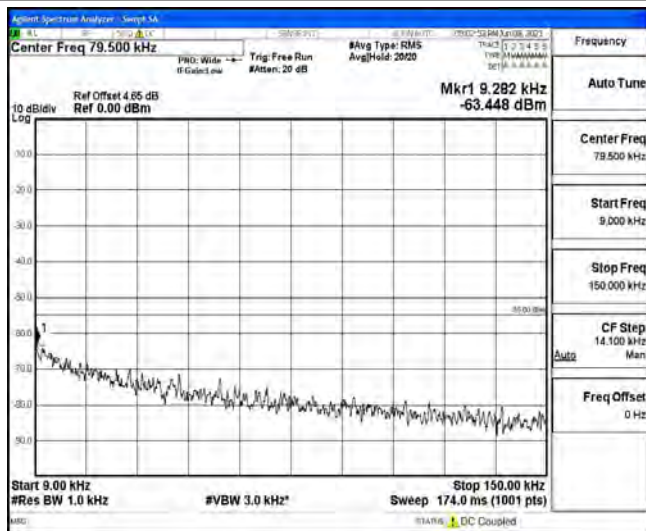

Band7-10MHz-16QAM-21100-1RB#0-Range1:0.009~0.15MHz