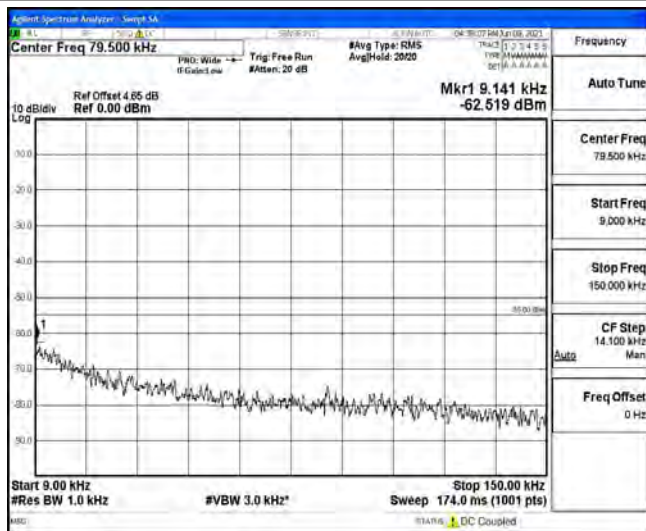

Band7-5MHz-QPSK-21425-1RB#0-Range1:0.009~0.15MHz