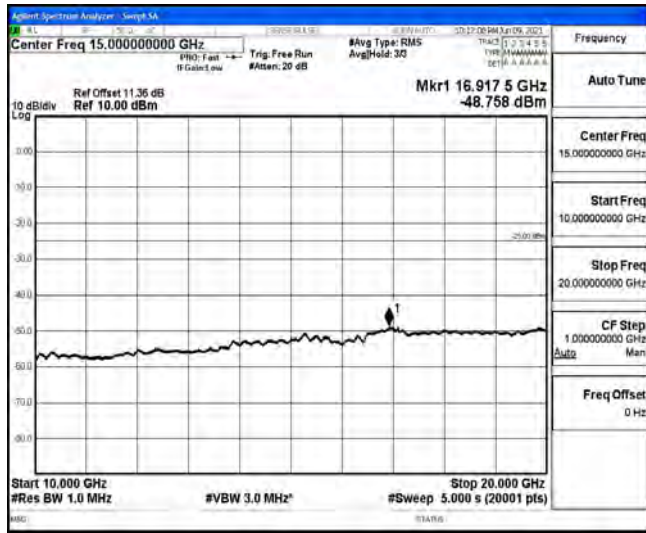

Band7-15MHz-16QAM-21100-1RB#0-Range5:10000~20000MHz