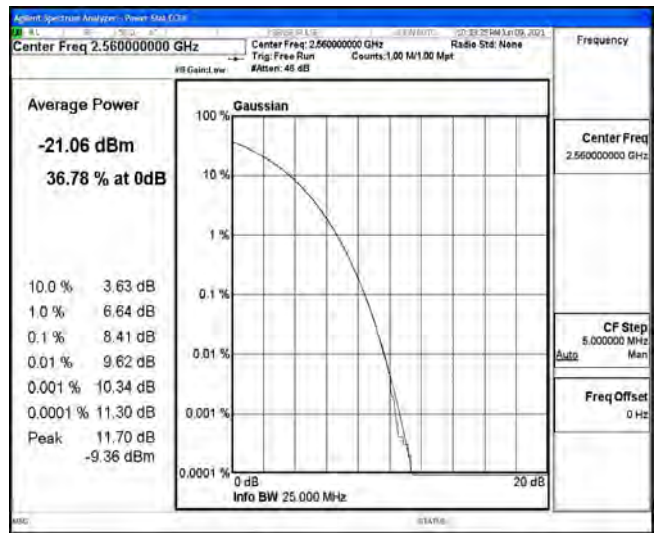

Band7-20MHz-16QAM-20850-100RB#0

Band7-20MHz-16QAM-21100-100RB#0

Band7-20MHz-16QAM-21350-100RB#0

I.3 26dB Bandwidth and Occupied Bandwidth

Test Result

Band	Bandwidth	Modulation	Channel	RB Configuration	Occupied Bandwidth (MHz)	26dB Bandwidth (MHz)	Verdict
Band7	5MHz	QPSK	20775	25RB#0	4.4962	4.922	PASS
Band7	5MHz	QPSK	21100	25RB#0	4.5001	4.871	PASS
Band7	5MHz	QPSK	21425	25RB#0	4.5036	4.883	PASS
Band7	5MHz	16QAM	20775	25RB#0	4.5029	4.869	PASS
Band7	5MHz	16QAM	21100	25RB#0	4.4987	4.895	PASS
Band7	5MHz	16QAM	21425	25RB#0	4.5047	4.857	PASS
Band7	10MHz	QPSK	20800	50RB#0	8.9584	9.553	PASS
Band7	10MHz	QPSK	21100	50RB#0	8.9572	9.543	PASS
Band7	10MHz	QPSK	21400	50RB#0	8.9545	9.525	PASS
Band7	10MHz	16QAM	20800	50RB#0	8.9467	9.557	PASS
Band7	10MHz	16QAM	21100	50RB#0	8.9537	9.549	PASS
Band7	10MHz	16QAM	21400	50RB#0	8.9556	9.524	PASS
Band7	15MHz	QPSK	20825	75RB#0	13.470	14.35	PASS
Band7	15MHz	QPSK	21100	75RB#0	13.455	14.32	PASS
Band7	15MHz	QPSK	21375	75RB#0	13.482	14.31	PASS
Band7	15MHz	16QAM	20825	75RB#0	13.458	14.42	PASS
Band7	15MHz	16QAM	21100	75RB#0	13.446	14.32	PASS
Band7	15MHz	16QAM	21375	75RB#0	13.434	14.28	PASS
Band7	20MHz	QPSK	20850	100RB#0	17.945	19.01	PASS
Band7	20MHz	QPSK	21100	100RB#0	17.954	19.03	PASS
Band7	20MHz	QPSK	21350	100RB#0	17.969	19.03	PASS
Band7	20MHz	16QAM	20850	100RB#0	17.956	19.00	PASS
Band7	20MHz	16QAM	21100	100RB#0	17.964	19.00	PASS
Band7	20MHz	16QAM	21350	100RB#0	17.958	19.03	PASS