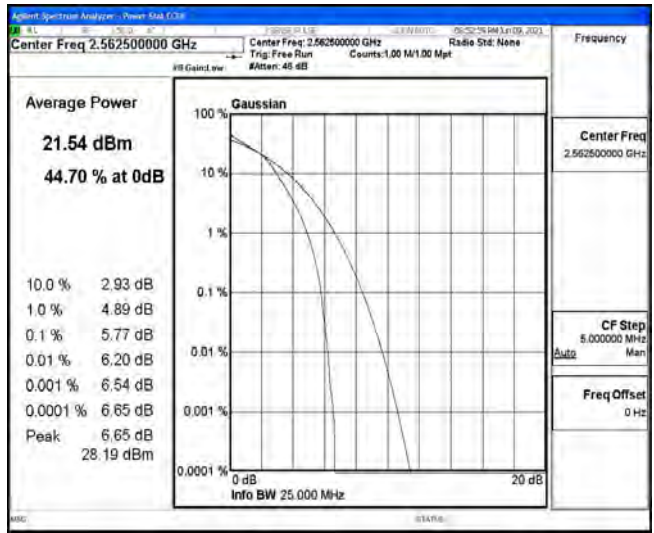

Band7-15MHz-16QAM-21375-75RB#0