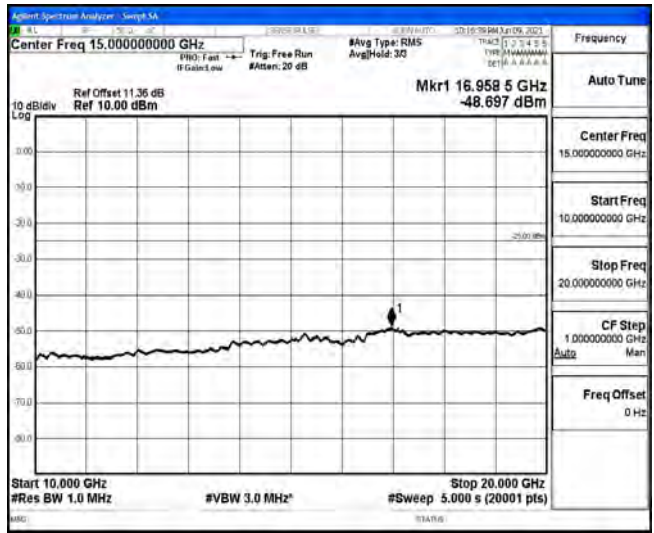

Band7-15MHz-16QAM-21375-1RB#0-Range5:10000~20000MHz