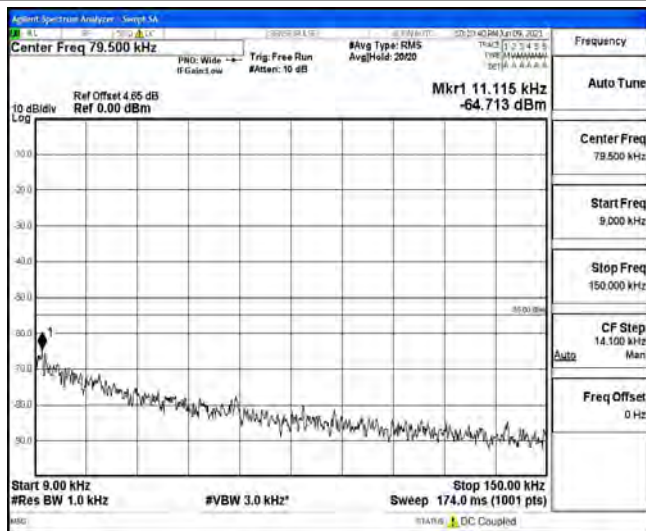

Band7-15MHz-16QAM-21100-1RB#0-Range1:0.009~0.15MHz