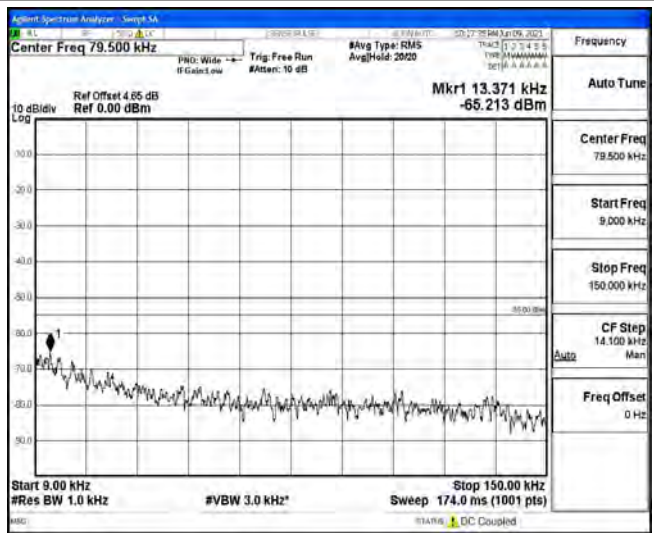

Band7-15MHz-16QAM-21375-1RB#0-Range4:1000~10000MHz

Band7-15MHz-16QAM-21375-1RB#0-Range5:10000~20000MHz

Band7-15MHz-16QAM-21375-1RB#0-Range6:2000~26500MHz

Band7-20MHz-QPSK-20850-1RB#0-Range1:0.009~0.15MHz