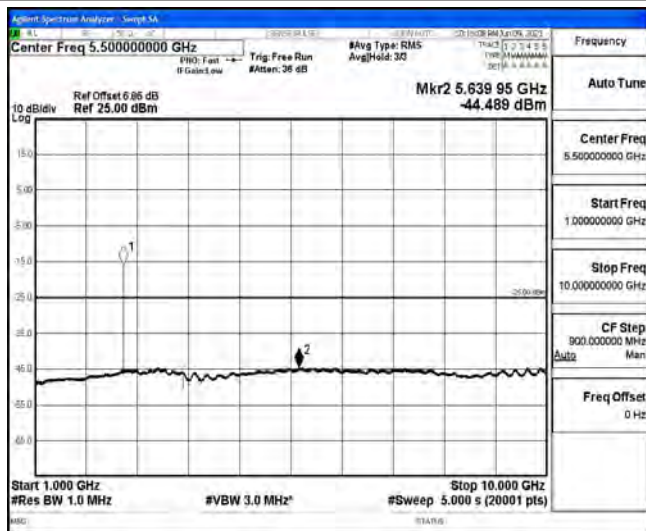

Band7-15MHz-16QAM-21375-1RB#0-Range4:1000~10000MHz