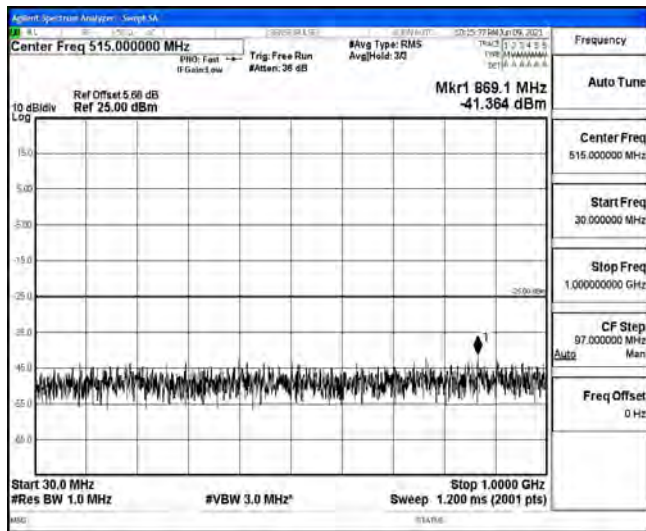

Band7-15MHz-16QAM-21100-1RB#0-Range5:10000~20000MHz

Band7-15MHz-16QAM-21100-1RB#0-Range6:20000~26500MHz

Band7-15MHz-16QAM-21375-1RB#0-Range1:0.009~0.15MHz

Band7-15MHz-16QAM-21375-1RB#0-Range2:0.15~30MHz

Band7-15MHz-16QAM-21375-1RB#0-Range3:30~1000MHz