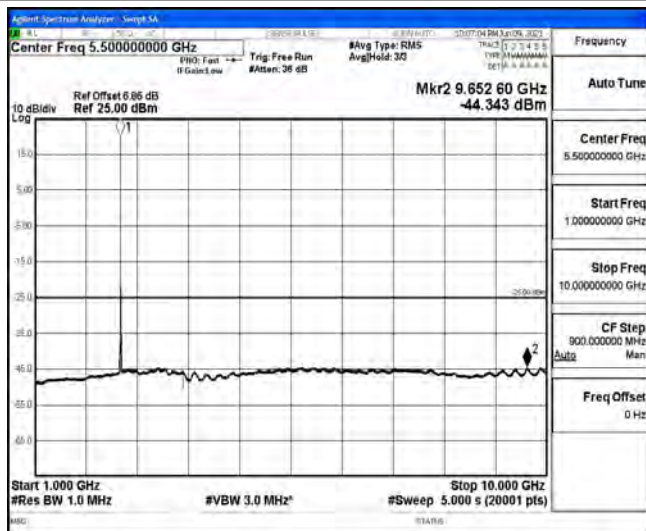

Band7-15MHz-16QAM-20825-1RB#0-Range1:0.009~0.15MHz

Band7-15MHz-16QAM-20825-1RB#0-Range2:0.15~30MHz

Band7-15MHz-16QAM-20825-1RB#0-Range3:30~1000MHz

Band7-15MHz-16QAM-20825-1RB#0-Range4:1000~10000MHz

Band7-15MHz-16QAM-20825-1RB#0-Range5:10000~20000MHz