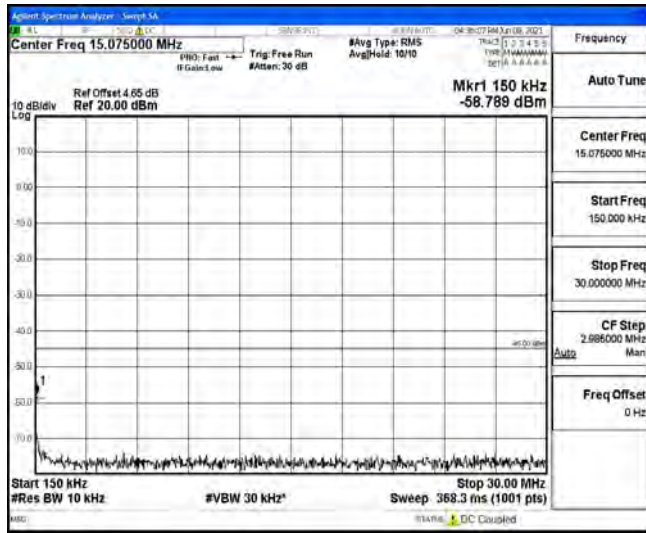

Band7-5MHz-16QAM-21100-1RB#0-Range2:0.15~30MHz