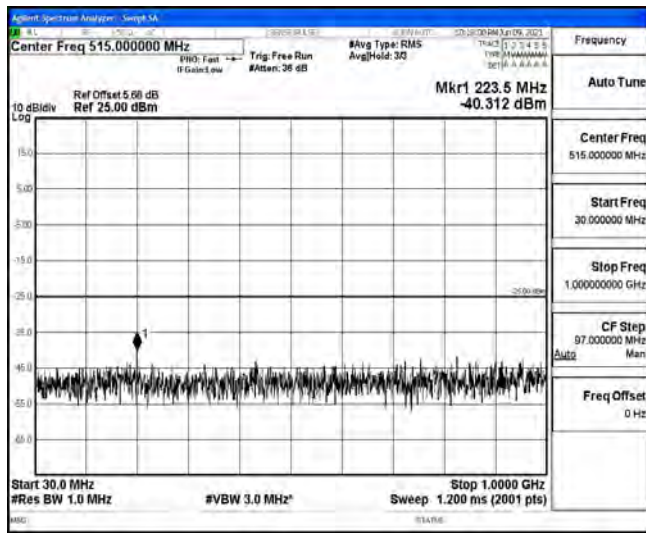

Band7-20MHz-QPSK-20850-1RB#0-Range3:30~1000MHz