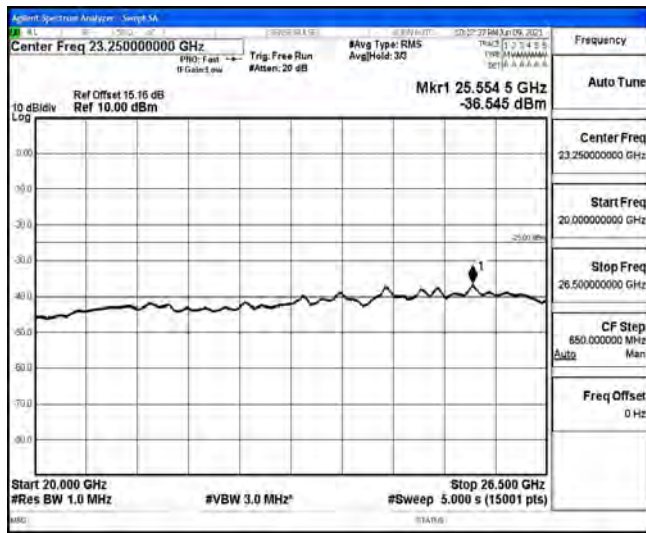

Band7-15MHz-16QAM-21100-1RB#0-Range6:20000~26500MHz