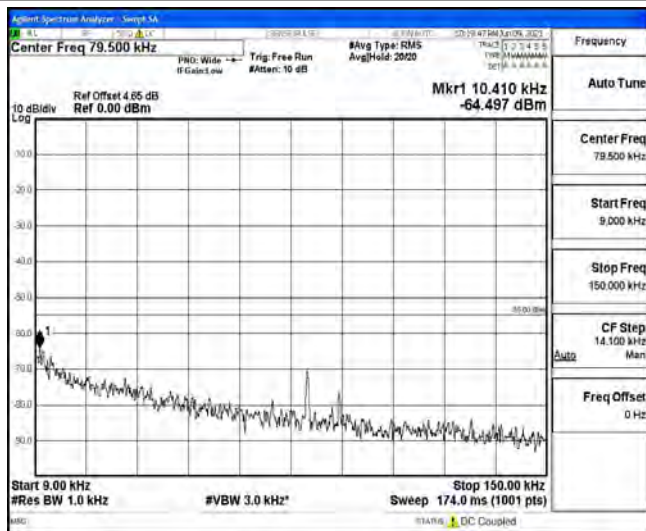

Band7-20MHz-16QAM-20850-1RB#0-Range1:0.009~0.15MHz