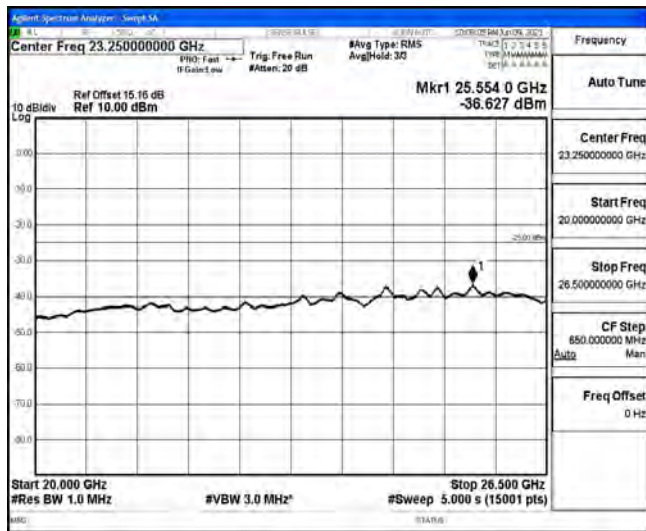

Band7-15MHz-16QAM-20825-1RB#0-Range6:20000~26500MHz