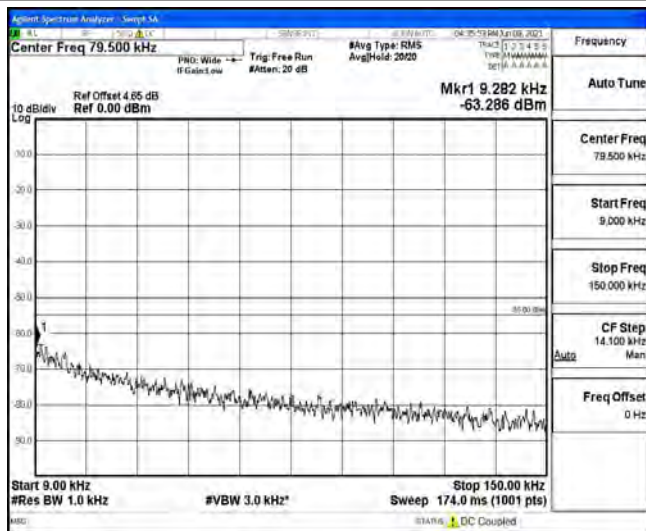

Band7-5MHz-16QAM-20775-1RB#0-Range3:30~1000MHz

Band7-5MHz-16QAM-20775-1RB#0-Range4:1000~10000MHz

Band7-5MHz-16QAM-20775-1RB#0-Range5:10000~20000MHz

Band7-5MHz-16QAM-20775-1RB#0-Range6:20000~26500MHz

Band7-5MHz-16QAM-21100-1RB#0-Range1:0.009~0.15MHz