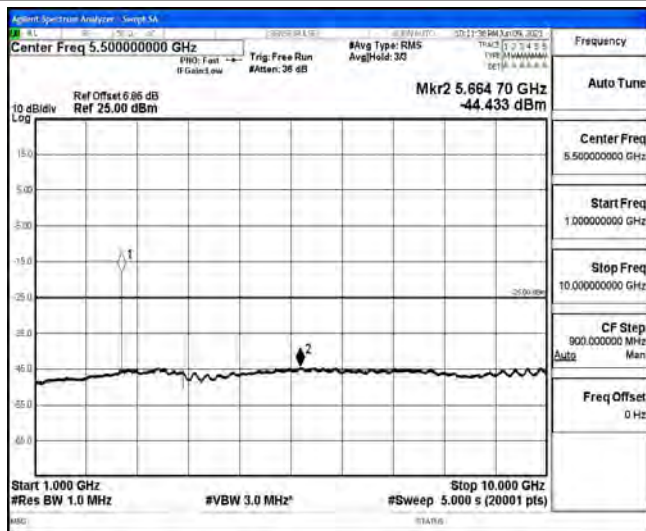

Band7-15MHz-16QAM-20825-1RB#0-Range6:20000~26500MHz

Band7-15MHz-16QAM-21100-1RB#0-Range1:0.009~0.15MHz

Band7-15MHz-16QAM-21100-1RB#0-Range2:0.15~30MHz

Band7-15MHz-16QAM-21100-1RB#0-Range3:30~1000MHz

Band7-15MHz-16QAM-21100-1RB#0-Range4:1000~10000MHz