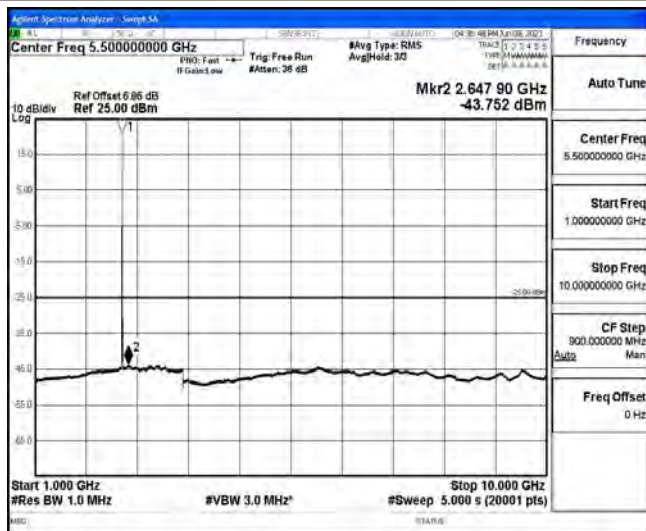

Band7-5MHz-16QAM-21100-1RB#0-Range4:1000~10000MHz