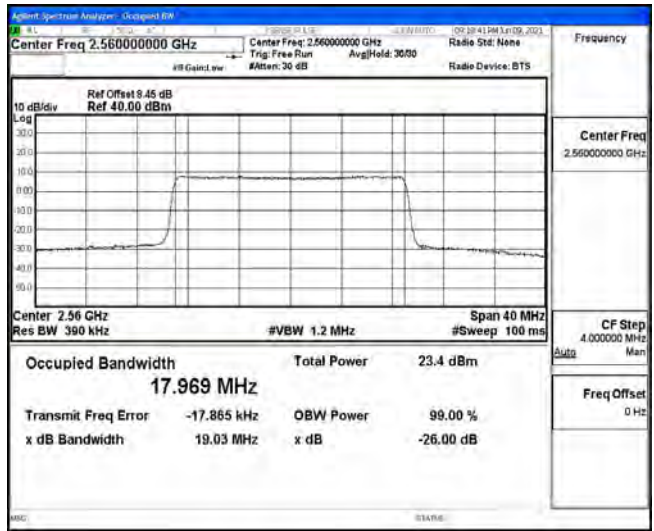

Band7-20MHz-QPSK-21350-100RB#0