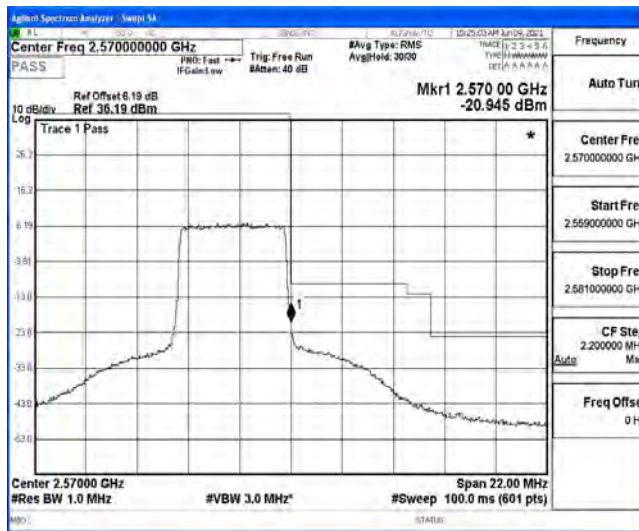

Band7-5MHz-QPSK-21425-25RB#0