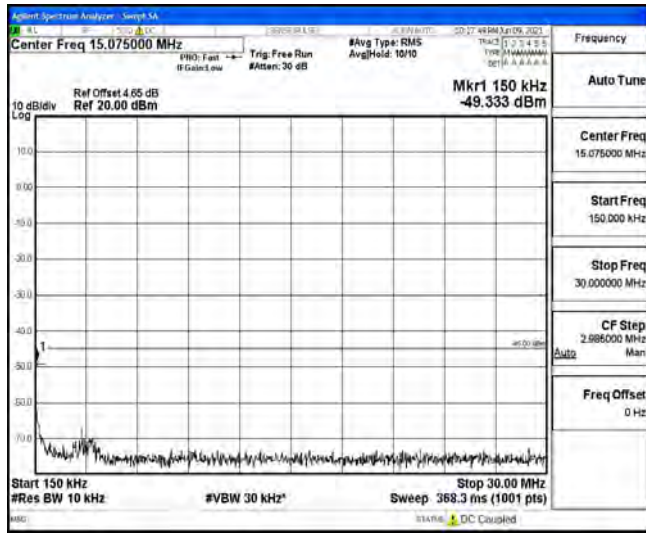

Band7-20MHz-QPSK-20850-1RB#0-Range2:0.15~30MHz