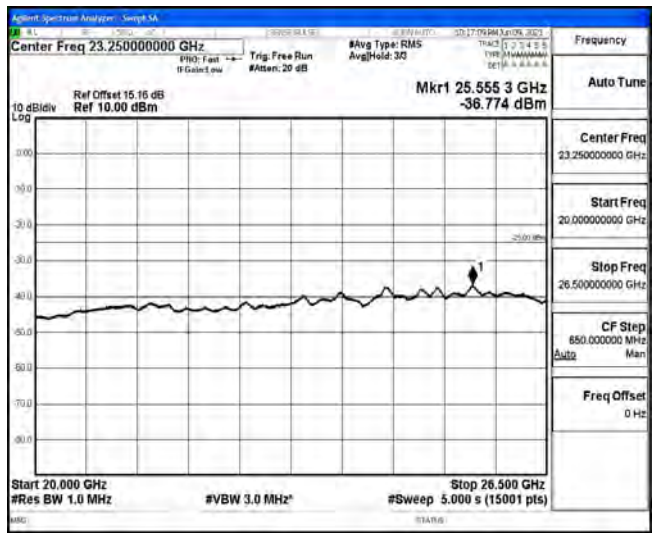

Band7-15MHz-16QAM-21375-1RB#0-Range6:2000~26500MHz