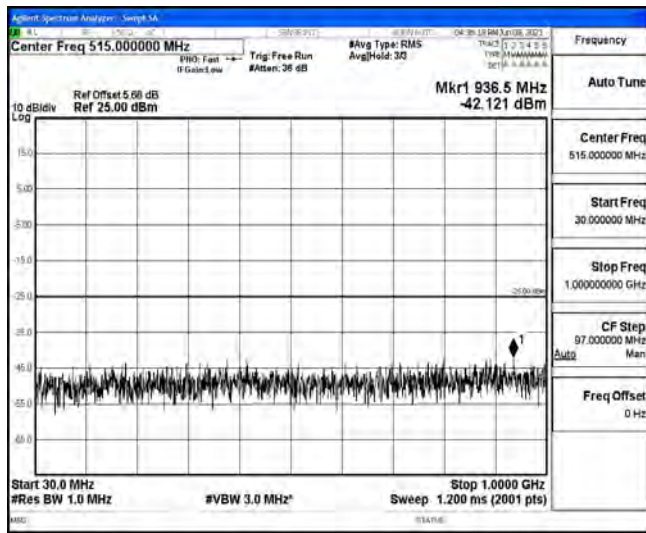

Band7-5MHz-16QAM-21100-1RB#0-Range3:30~1000MHz