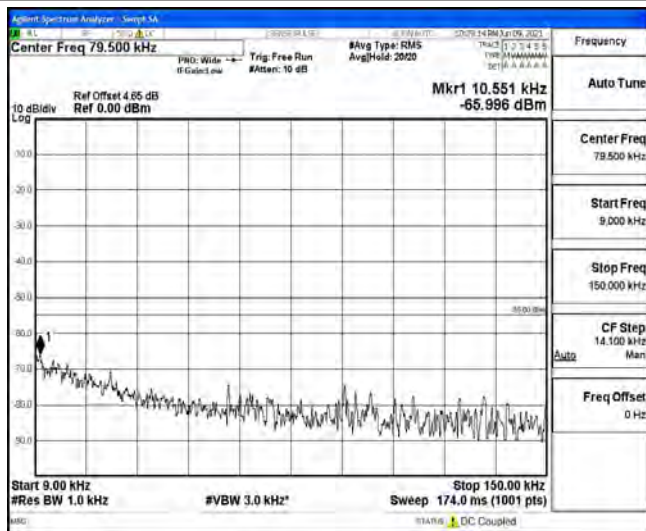

Band7-20MHz-16QAM-21350-1RB#0-Range1:0.009~0.15MHz