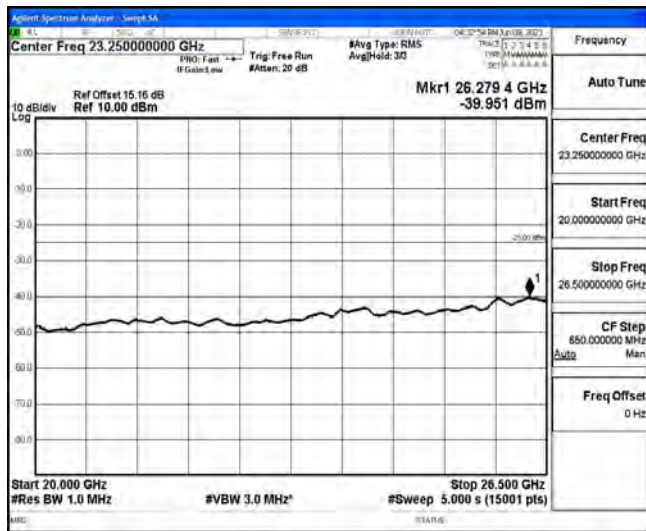

Band7-5MHz-16QAM-20775-1RB#0-Range3:30~1000MHz

Band7-5MHz-16QAM-20775-1RB#0-Range4:1000~10000MHz

Band7-5MHz-16QAM-20775-1RB#0-Range5:10000~20000MHz

Band7-5MHz-16QAM-20775-1RB#0-Range6:20000~26500MHz

Band7-5MHz-16QAM-21100-1RB#0-Range1:0.009~0.15MHz