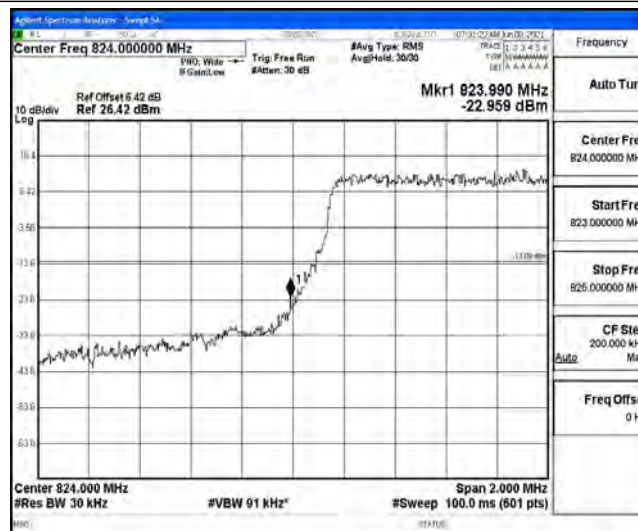

H.4 Band Edge

Test Result

Band	Bandwidth	Modulation	Channel	RB Configuration	Result(dBm)	Verdict
Band5	1.4MHz	QPSK	20407	6RB#0	-22.96	PASS
Band5	1.4MHz	QPSK	20643	6RB#0	-21.97	PASS
Band5	1.4MHz	16QAM	20407	6RB#0	-24.85	PASS
Band5	1.4MHz	16QAM	20643	6RB#0	-24.77	PASS
Band5	3MHz	QPSK	20415	15RB#0	-21.73	PASS
Band5	3MHz	QPSK	20635	15RB#0	-20.13	PASS
Band5	3MHz	16QAM	20415	15RB#0	-22.33	PASS
Band5	3MHz	16QAM	20635	15RB#0	-22.96	PASS
Band5	5MHz	QPSK	20425	25RB#0	-20.36	PASS
Band5	5MHz	QPSK	20625	25RB#0	-19.82	PASS
Band5	5MHz	16QAM	20425	25RB#0	-21.90	PASS
Band5	5MHz	16QAM	20625	25RB#0	-22.32	PASS
Band5	10MHz	QPSK	20450	50RB#0	-25.48	PASS
Band5	10MHz	QPSK	20600	50RB#0	-26.74	PASS
Band5	10MHz	16QAM	20450	50RB#0	-27.48	PASS
Band5	10MHz	16QAM	20600	50RB#0	-26.47	PASS

Test Graphs

Band5-1.4MHz-QPSK-20407-6RB#0