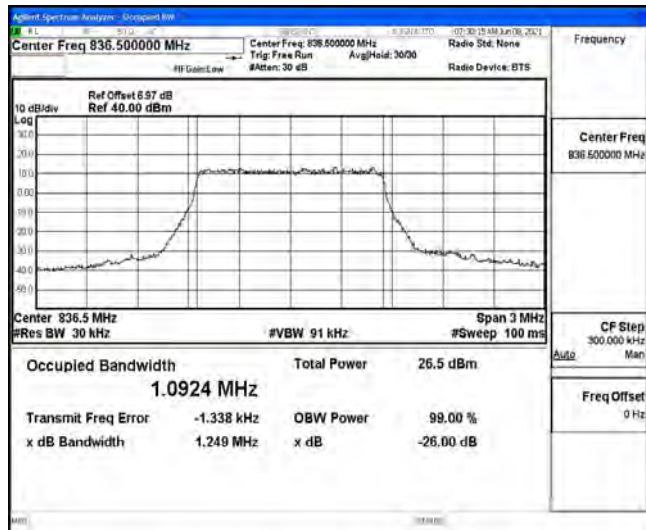

Band5-1.4MHz-QPSK-20525-6RB#0