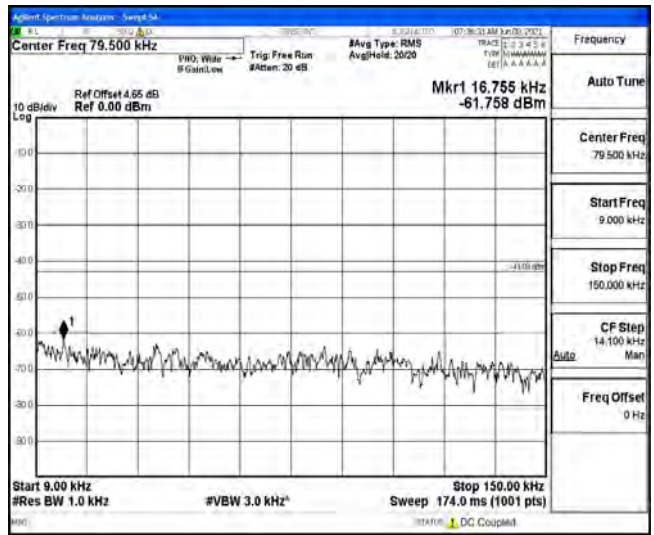

Band5-1.4MHz-16QAM-20525-1RB#0-Range1:0.009~0.15MHz