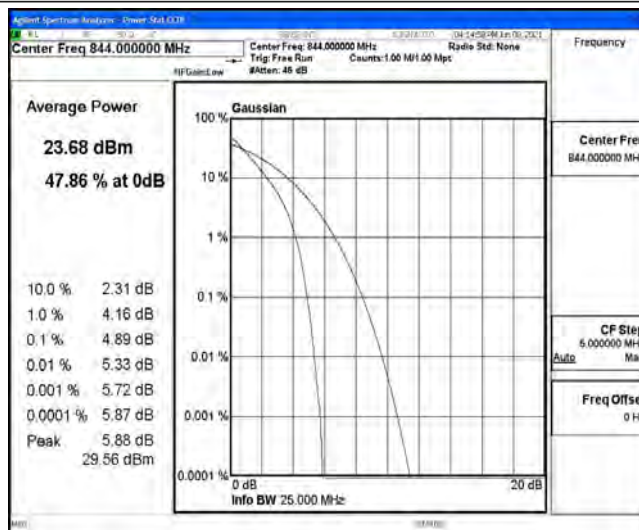

Band5-10MHz-QPSK-20600-50RB#0