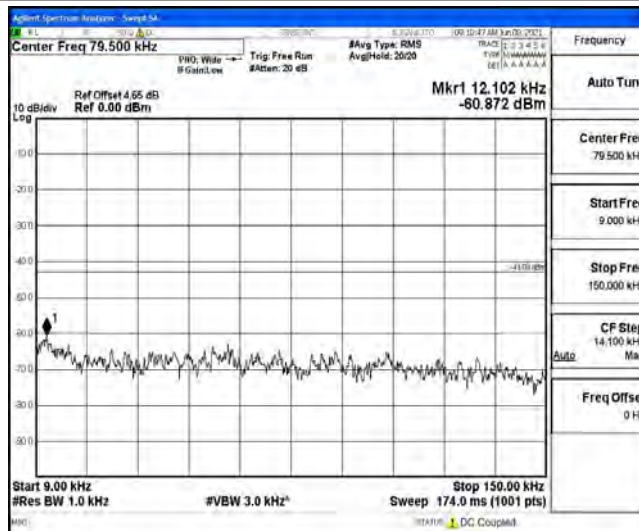

Band5-10MHz-16QAM-20450-1RB#0-Range1:0.009~0.15MHz