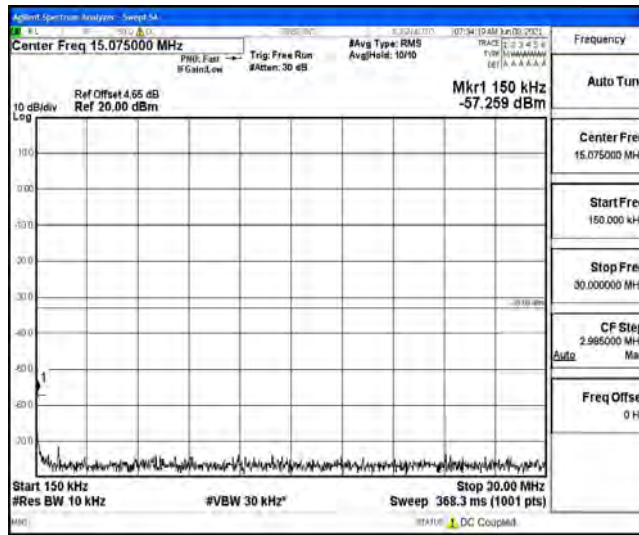

Band5-1.4MHz-QPSK-20643-1RB#0-Range2:0.15~30MHz

Band5-1.4MHz-QPSK-20643-1RB#0-Range3:30~1000MHz

Band5-1.4MHz-QPSK-20643-1RB#0-Range4:1000~10000MHz

Band5-1.4MHz-16QAM-20407-1RB#0-Range1:0.009~0.15MHz

Band5-1.4MHz-16QAM-20407-1RB#0-Range2:0.15~30MHz