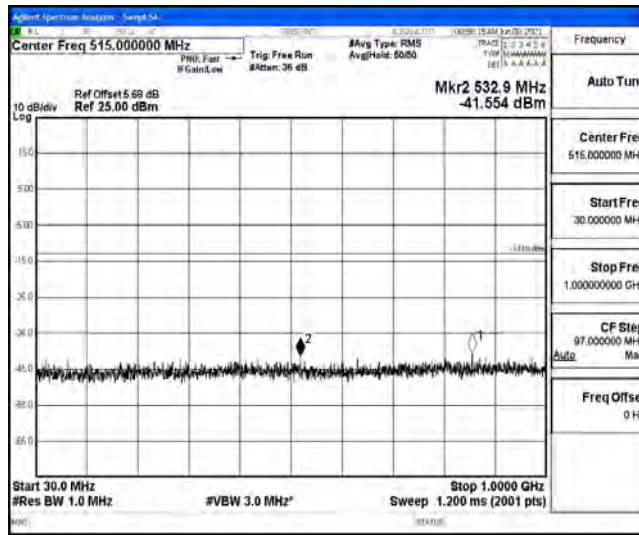

Band5-5MHz-16QAM-20625-1RB#0-Range3:30~1000MHz