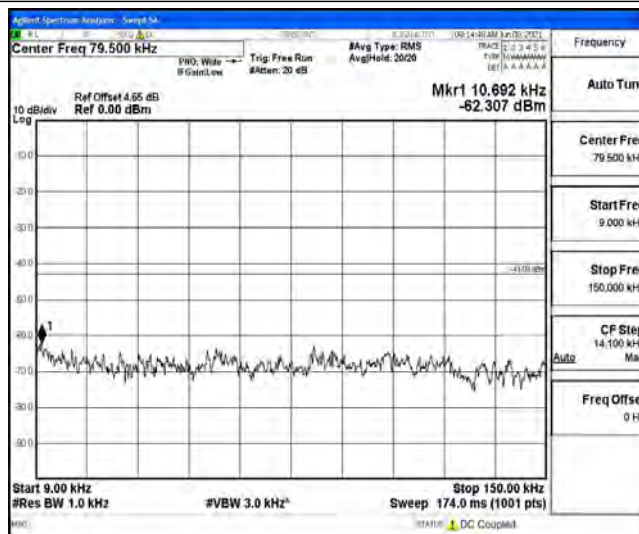

Band5-10MHz-QPSK-20600-1RB#0-Range1:0.009~0.15MHz