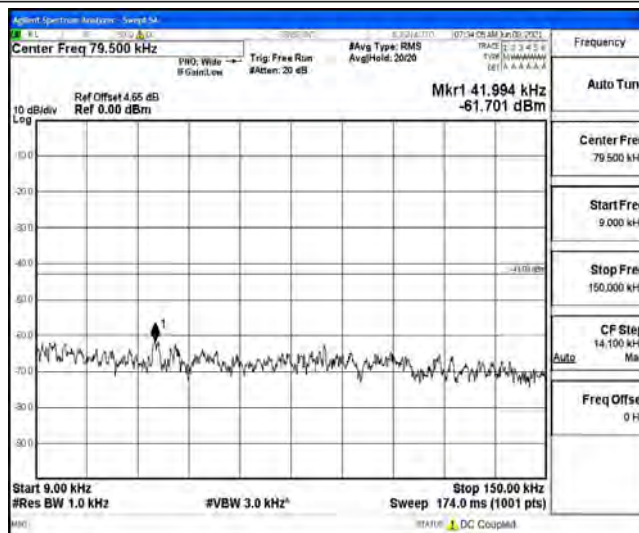

Band5-1.4MHz-QPSK-20643-1RB#0-Range2:0.15~30MHz

Band5-1.4MHz-QPSK-20643-1RB#0-Range3:30~1000MHz

Band5-1.4MHz-QPSK-20643-1RB#0-Range4:1000~10000MHz

Band5-1.4MHz-16QAM-20407-1RB#0-Range1:0.009~0.15MHz

Band5-1.4MHz-16QAM-20407-1RB#0-Range2:0.15~30MHz