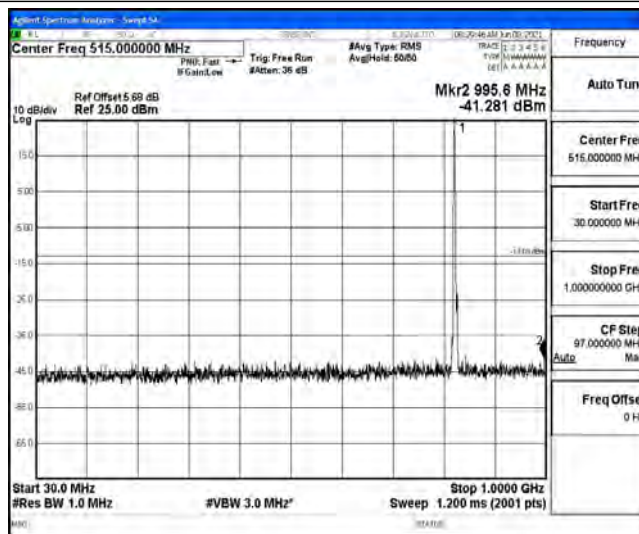

Band5-3MHz-QPSK-20415-1RB#0-Range3:30~1000MHz