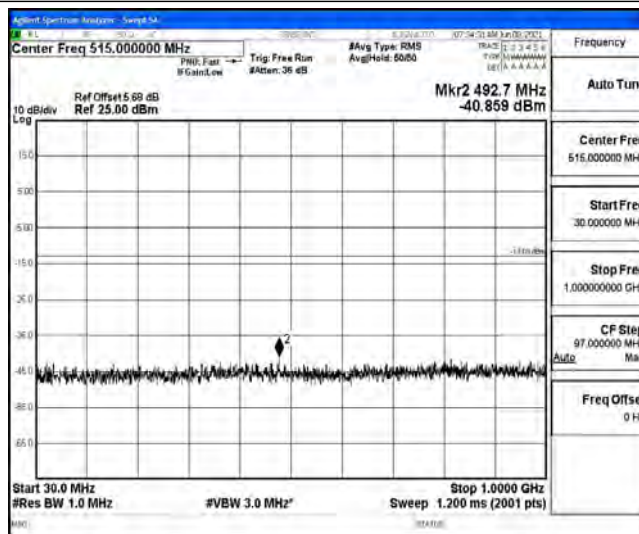

Band5-1.4MHz-16QAM-20407-1RB#0-Range3:30~1000MHz