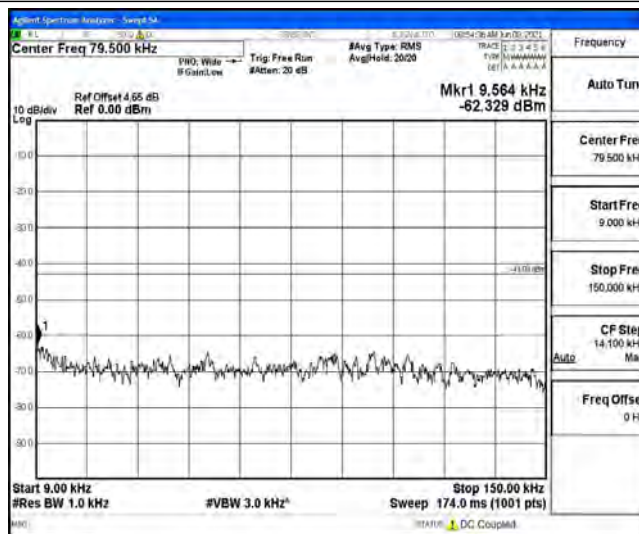

Band5-5MHz-QPSK-20625-1RB#0-Range1:0.009~0.15MHz