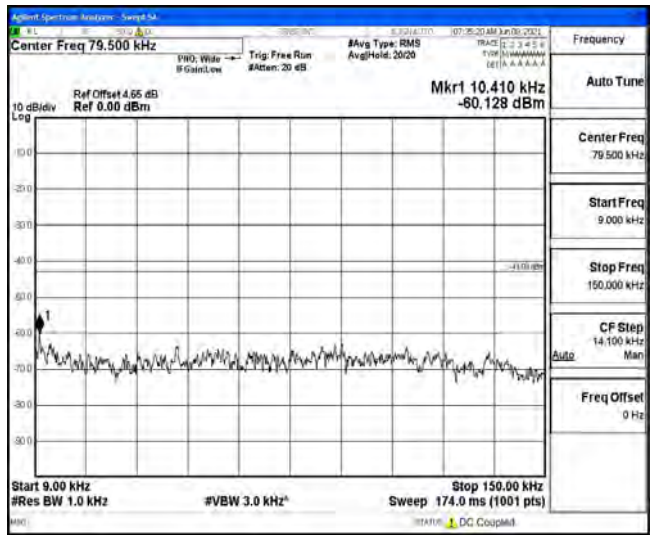

Band5-1.4MHz-QPSK-20525-1RB#0-Range1:0.009~0.15MHz