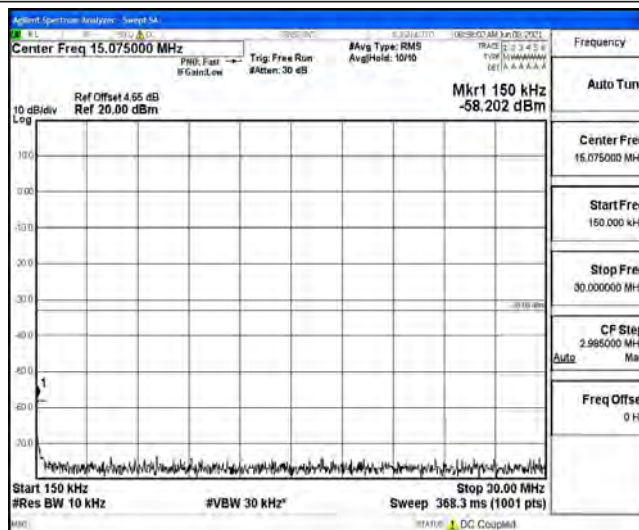

Band5-5MHz-16QAM-20625-1RB#0-Range2:0.15~30MHz