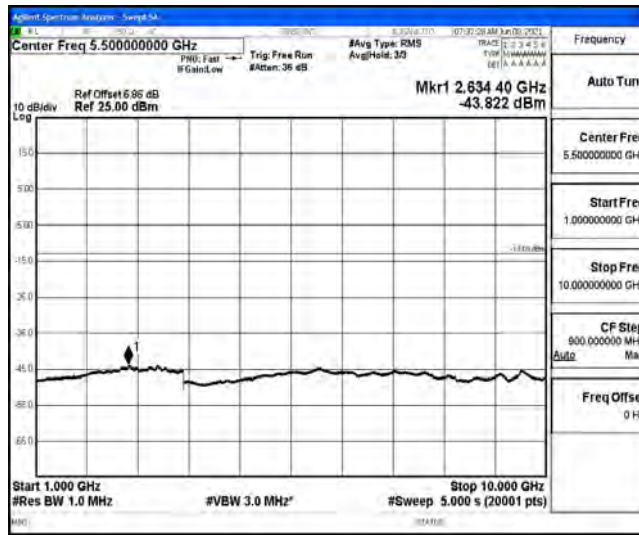

Band5-1.4MHz-16QAM-20525-1RB#0-Range4:1000~10000MHz