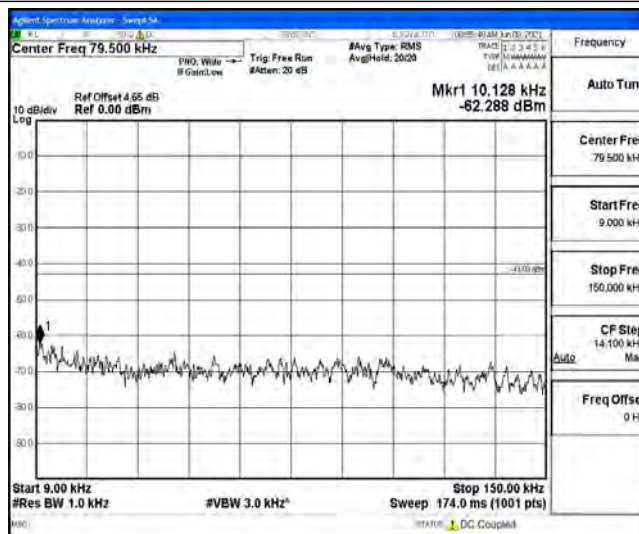

Band5-5MHz-16QAM-20525-1RB#0-Range1:0.009~0.15MHz

Band5-5MHz-16QAM-20525-1RB#0-Range2:0.15~30MHz

Band5-5MHz-16QAM-20525-1RB#0-Range3:30~1000MHz

Band5-5MHz-16QAM-20525-1RB#0-Range4:1000~10000MHz

Band5-5MHz-16QAM-20625-1RB#0-Range1:0.009~0.15MHz