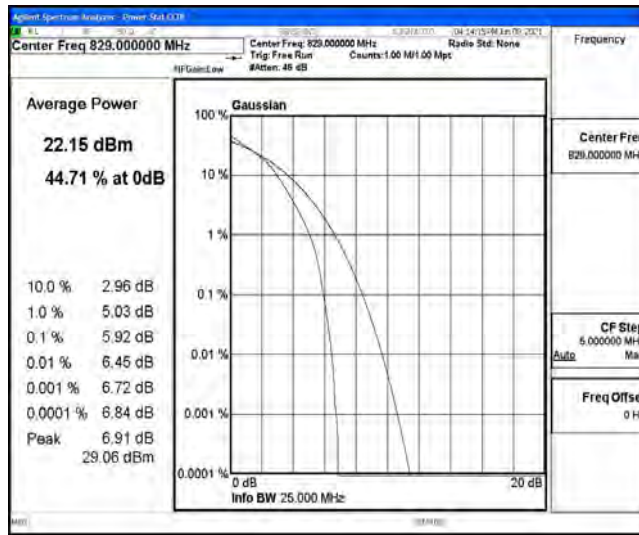

Band5-10MHz-QPSK-20450-50RB#0

Band5-10MHz-QPSK-20525-50RB#0

Band5-10MHz-QPSK-20600-50RB#0

Band5-10MHz-16QAM-20450-50RB#0

Band5-10MHz-16QAM-20525-50RB#0

Band5-10MHz-16QAM-20600-50RB#0

H.3 26dB Bandwidth and Occupied Bandwidth