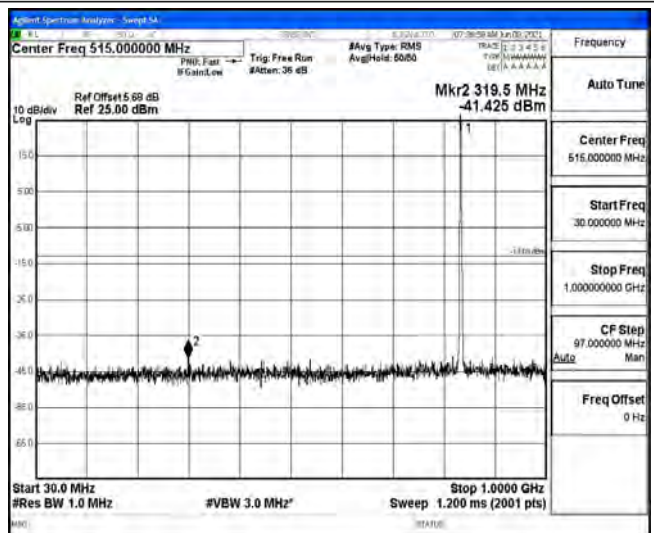

Band5-1.4MHz-16QAM-20407-1RB#0-Range3:30~1000MHz

Band5-1.4MHz-16QAM-20407-1RB#0-Range4:1000~10000MHz

Band5-1.4MHz-16QAM-20525-1RB#0-Range1:0.009~0.15MHz

Band5-1.4MHz-16QAM-20525-1RB#0-Range2:0.15~30MHz

Band5-1.4MHz-16QAM-20525-1RB#0-Range3:30~1000MHz