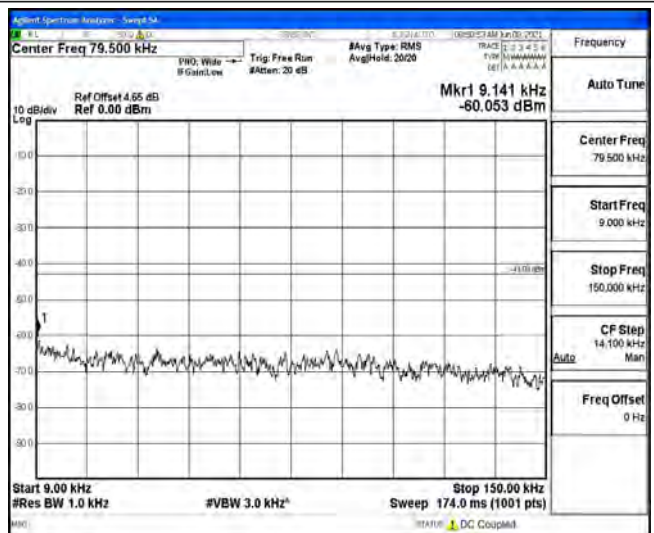

Band5-5MHz-16QAM-20425-1RB#0-Range1:0.009~0.15MHz