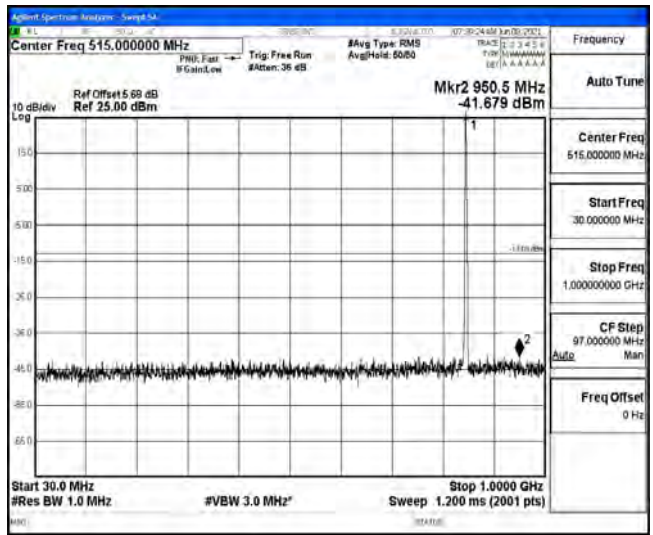

Band5-1.4MHz-16QAM-20525-1RB#0-Range4:1000~10000MHz

Band5-1.4MHz-16QAM-20643-1RB#0-Range1:0.009~0.15MHz

Band5-1.4MHz-16QAM-20643-1RB#0-Range2:0.15~30MHz

Band5-1.4MHz-16QAM-20643-1RB#0-Range3:30~1000MHz

Band5-1.4MHz-16QAM-20643-1RB#0-Range4:1000~10000MHz