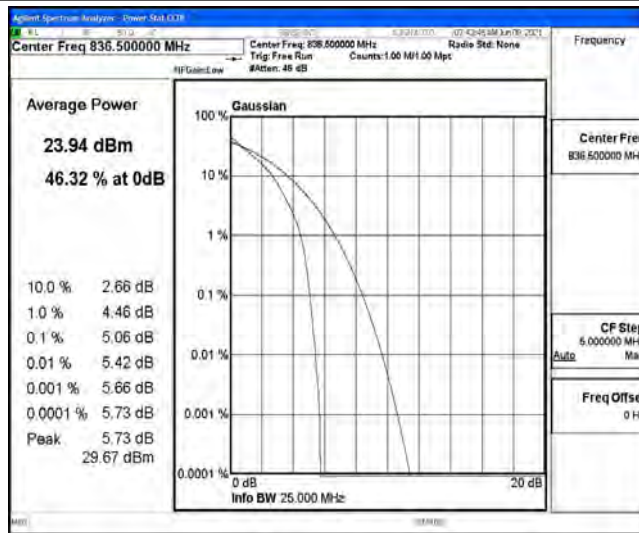

Band5-1.4MHz-QPSK-20525-6RB#0