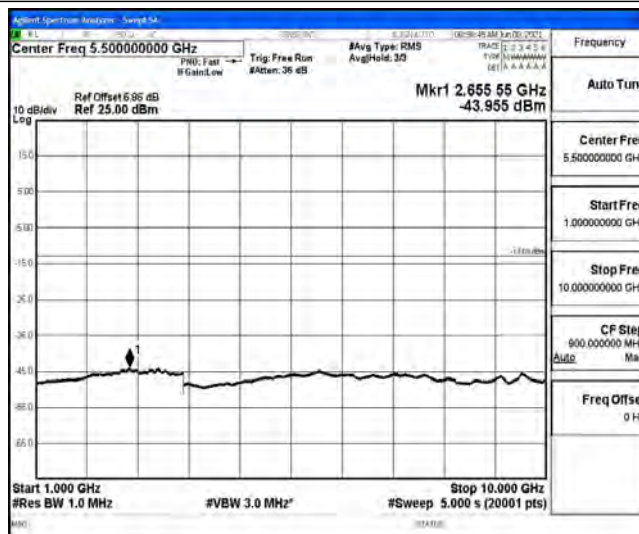

Band5-5MHz-16QAM-20625-1RB#0-Range4:1000~10000MHz