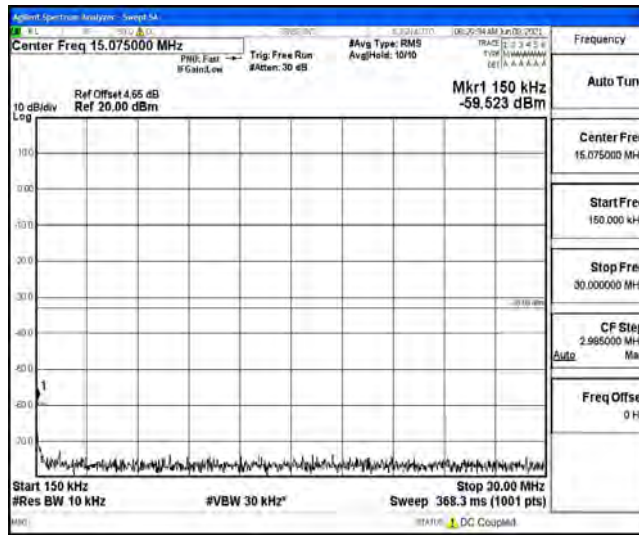

Band5-3MHz-QPSK-20415-1RB#0-Range2:0.15~30MHz