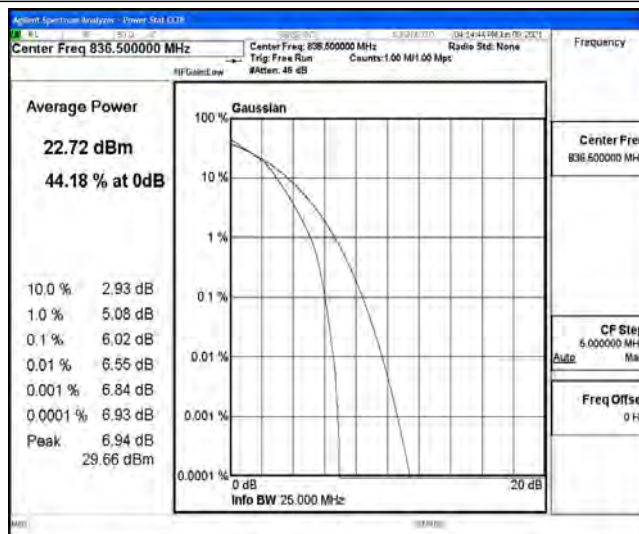

Band5-10MHz-QPSK-20450-50RB#0

Band5-10MHz-QPSK-20525-50RB#0

Band5-10MHz-QPSK-20600-50RB#0

Band5-10MHz-16QAM-20450-50RB#0

Band5-10MHz-16QAM-20525-50RB#0

Band5-10MHz-16QAM-20600-50RB#0

H.3 26dB Bandwidth and Occupied Bandwidth