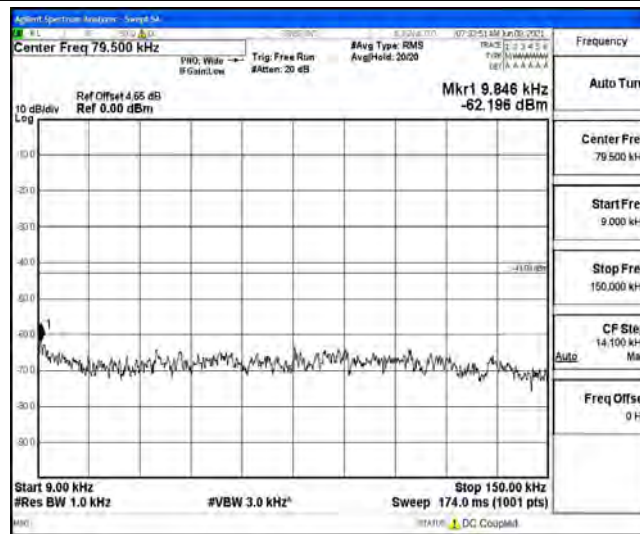

Band5	10MHz	QPSK	20600	1RB#0	Range1:0.009~0.15MHz	-62.31	PASS
Band5	10MHz	QPSK	20600	1RB#0	Range2:0.15~30MHz	-57	PASS
Band5	10MHz	QPSK	20600	1RB#0	Range3:30~1000MHz	-41.27	PASS
Band5	10MHz	QPSK	20600	1RB#0	Range4:1000~10000MHz	-43.77	PASS
Band5	10MHz	16QAM	20450	1RB#0	Range1:0.009~0.15MHz	-60.87	PASS
Band5	10MHz	16QAM	20450	1RB#0	Range2:0.15~30MHz	-56.44	PASS
Band5	10MHz	16QAM	20450	1RB#0	Range3:30~1000MHz	-40.47	PASS
Band5	10MHz	16QAM	20450	1RB#0	Range4:1000~10000MHz	-43.88	PASS
Band5	10MHz	16QAM	20525	1RB#0	Range1:0.009~0.15MHz	-60.46	PASS
Band5	10MHz	16QAM	20525	1RB#0	Range2:0.15~30MHz	-58.14	PASS
Band5	10MHz	16QAM	20525	1RB#0	Range3:30~1000MHz	-40.96	PASS
Band5	10MHz	16QAM	20525	1RB#0	Range4:1000~10000MHz	-43.85	PASS
Band5	10MHz	16QAM	20600	1RB#0	Range1:0.009~0.15MHz	-60.55	PASS
Band5	10MHz	16QAM	20600	1RB#0	Range2:0.15~30MHz	-59.29	PASS
Band5	10MHz	16QAM	20600	1RB#0	Range3:30~1000MHz	-41.43	PASS
Band5	10MHz	16QAM	20600	1RB#0	Range4:1000~10000MHz	-43.84	PASS

Test Graphs

Band5-1.4MHz-QPSK-20407-1RB#0-Range1:0.009~0.15MHz