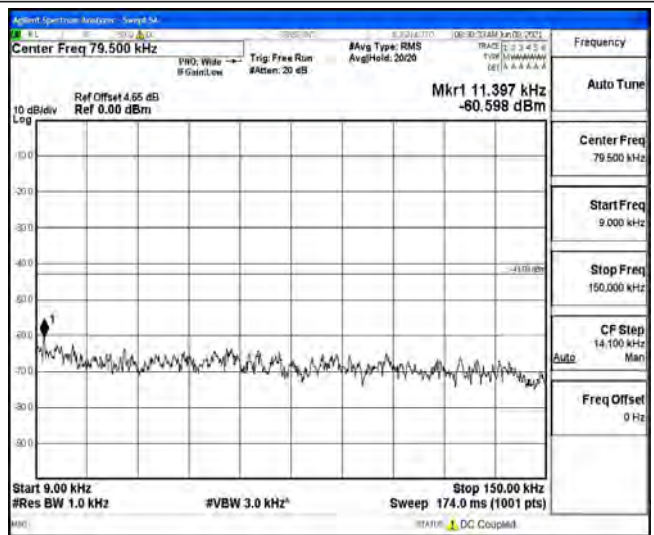

Band5-3MHz-16QAM-20415-1RB#0-Range1:0.009~0.15MHz