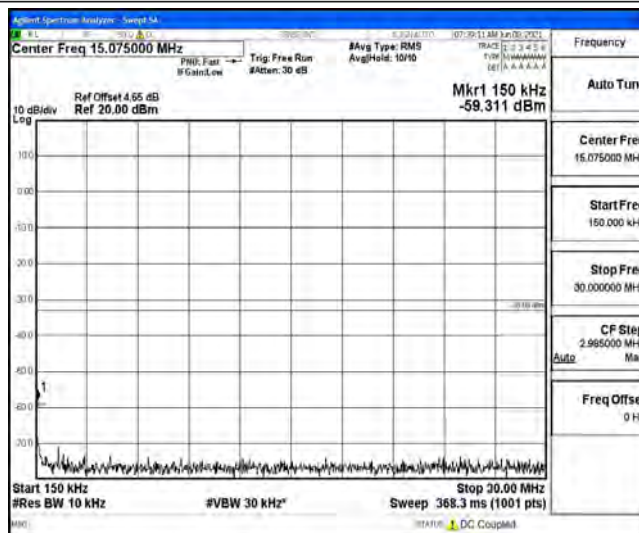

Band5-1.4MHz-16QAM-20643-1RB#0-Range2:0.15~30MHz