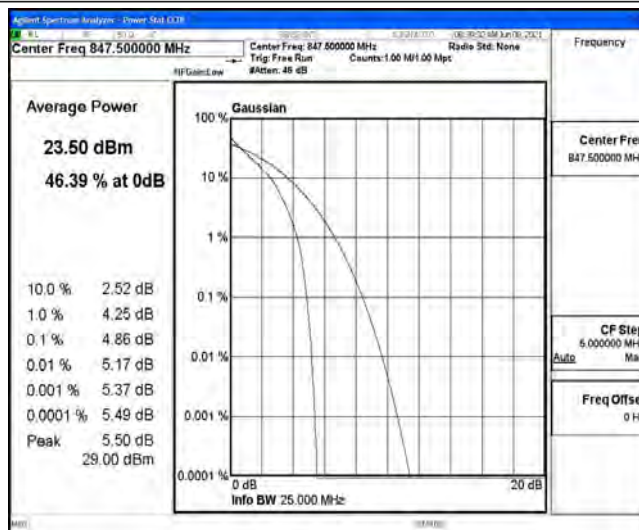

Band5-3MHz-QPSK-20635-15RB#0