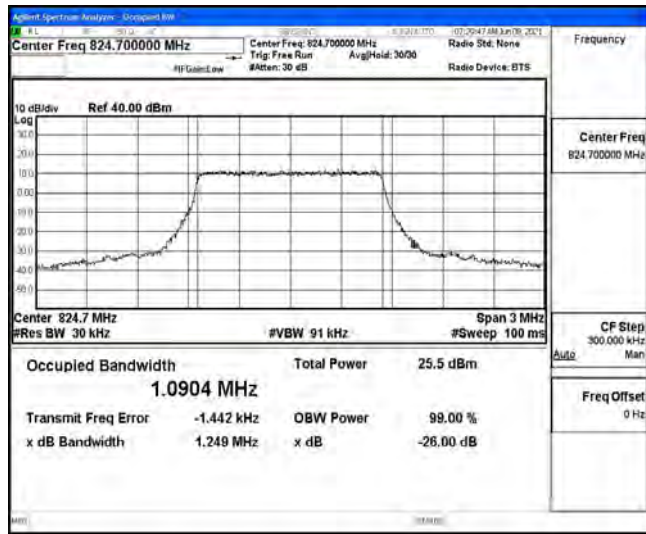

Test Graphs

Band5-1.4MHz-QPSK-20407-6RB#0