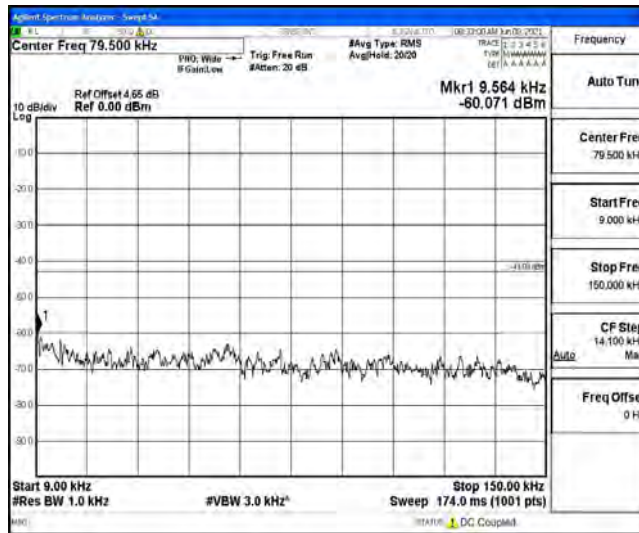

Band5-3MHz-16QAM-20525-1RB#0-Range1:0.009~0.15MHz