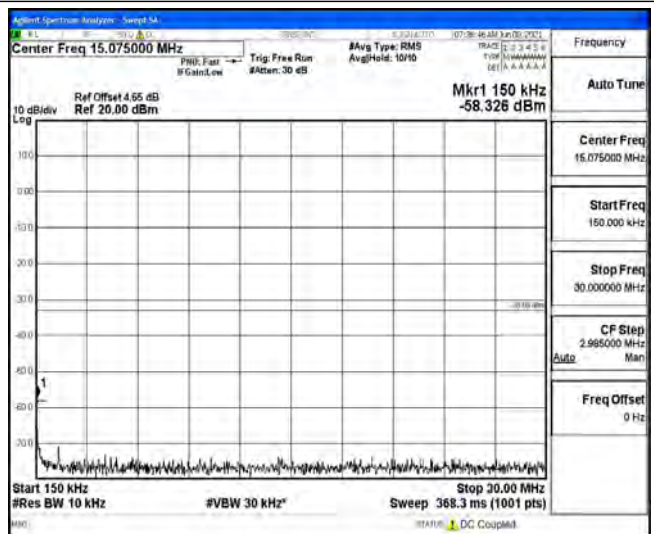

Band5-1.4MHz-16QAM-20407-1RB#0-Range3:30~1000MHz

Band5-1.4MHz-16QAM-20407-1RB#0-Range4:1000~10000MHz

Band5-1.4MHz-16QAM-20525-1RB#0-Range1:0.009~0.15MHz

Band5-1.4MHz-16QAM-20525-1RB#0-Range2:0.15~30MHz

Band5-1.4MHz-16QAM-20525-1RB#0-Range3:30~1000MHz