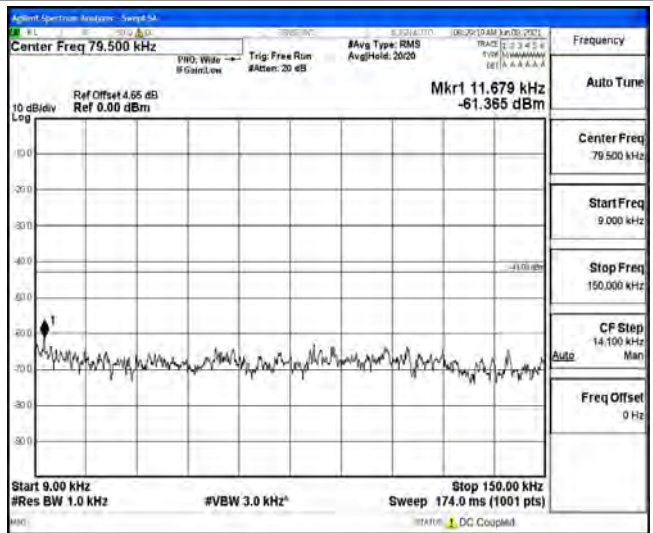

Band5-3MHz-QPSK-20415-1RB#0-Range1:0.009~0.15MHz