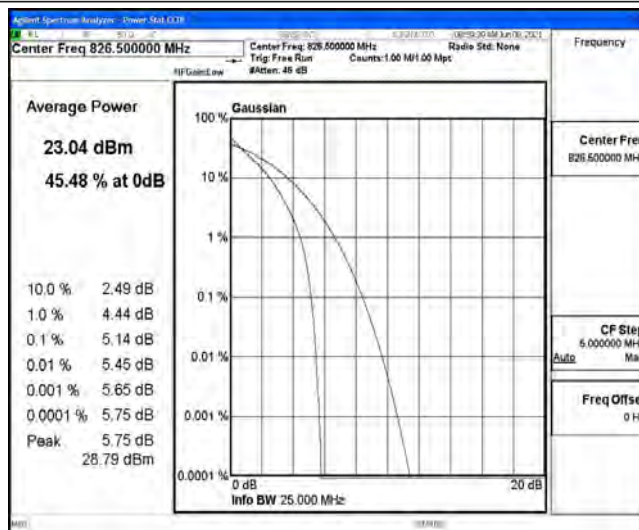

Band5-5MHz-QPSK-20425-25RB#0