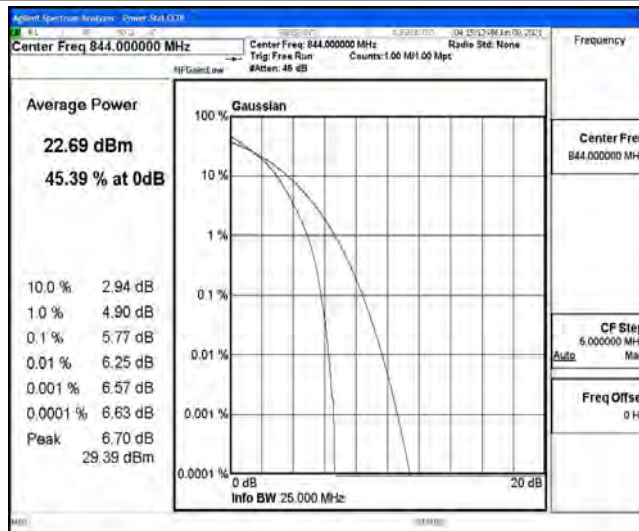

Band5-10MHz-QPSK-20450-50RB#0

Band5-10MHz-QPSK-20525-50RB#0

Band5-10MHz-QPSK-20600-50RB#0

Band5-10MHz-16QAM-20450-50RB#0

Band5-10MHz-16QAM-20525-50RB#0

Band5-10MHz-16QAM-20600-50RB#0

H.3 26dB Bandwidth and Occupied Bandwidth