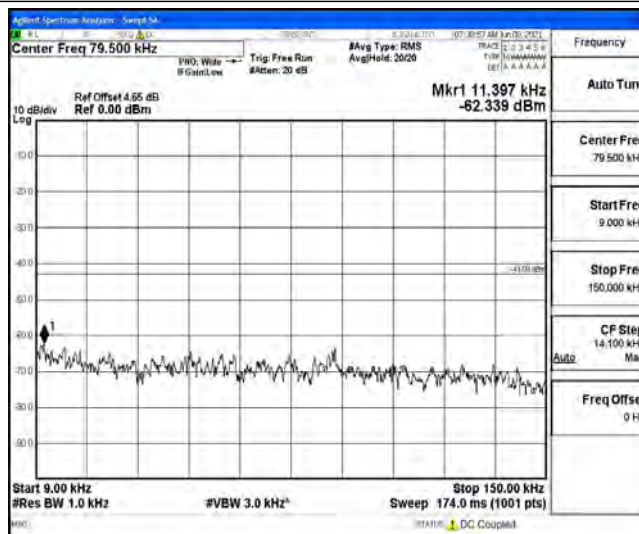

Band5-1.4MHz-16QAM-20643-1RB#0-Range1:0.009~0.15MHz