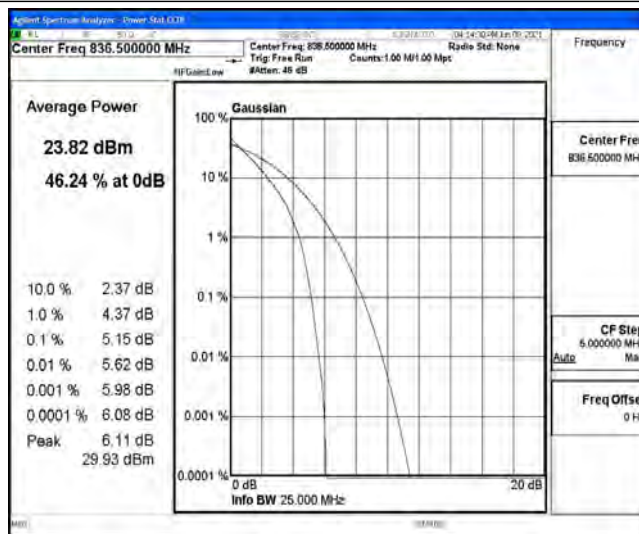

Band5-10MHz-QPSK-20450-50RB#0

Band5-10MHz-QPSK-20525-50RB#0

Band5-10MHz-QPSK-20600-50RB#0

Band5-10MHz-16QAM-20450-50RB#0

Band5-10MHz-16QAM-20525-50RB#0

Band5-10MHz-16QAM-20600-50RB#0

H.3 26dB Bandwidth and Occupied Bandwidth