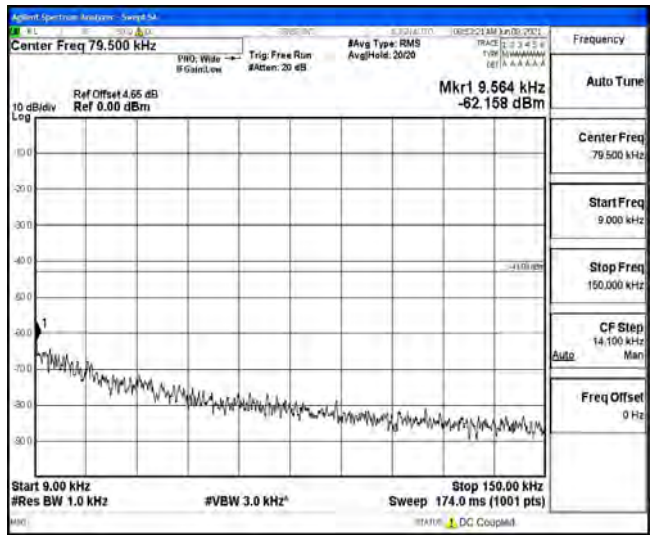

Band5-5MHz-16QAM-20525-1RB#0-Range1:0.009~0.15MHz