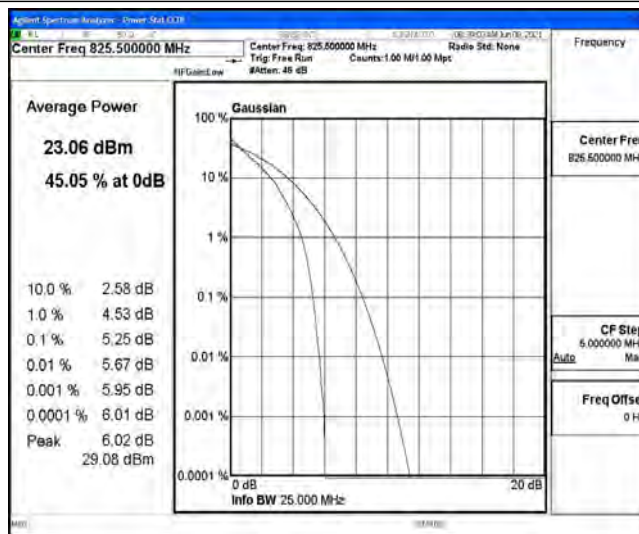

Test Graphs

Band5-1.4MHz-QPSK-20407-6RB#0

Band5-1.4MHz-QPSK-20525-6RB#0

Band5-1.4MHz-QPSK-20643-6RB#0

Band5-1.4MHz-16QAM-20407-6RB#0

Band5-1.4MHz-16QAM-20525-6RB#0

Band5-1.4MHz-16QAM-20643-6RB#0

Band5-3MHz-QPSK-20415-15RB#0