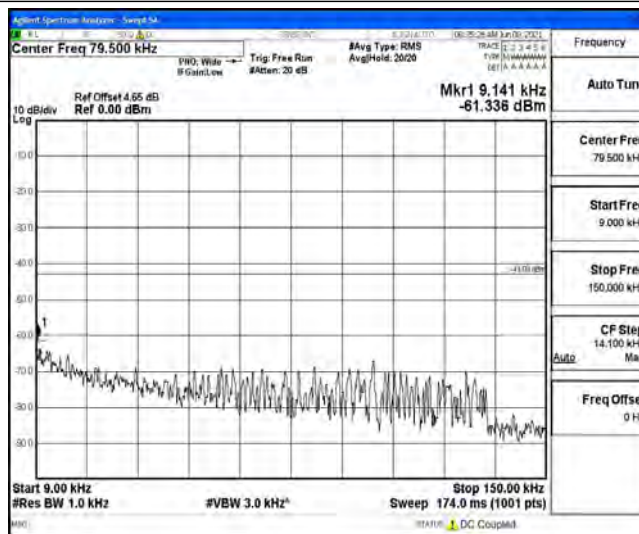

Band5-3MHz-16QAM-20635-1RB#0-Range1:0.009~0.15MHz