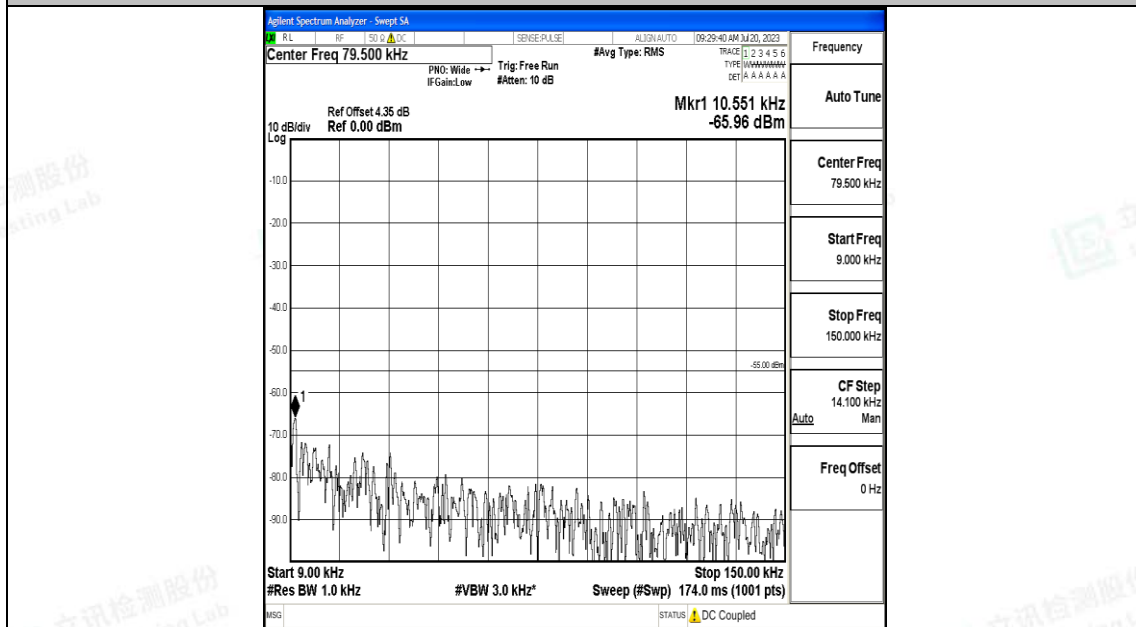

Band7_15MHz_QPSK_20825_1RB#0_30~1000_30~1000

Band7_15MHz_QPSK_20825_1RB#0_1000~20000_1000~20000

Band7_15MHz_QPSK_20825_1RB#0_20000~27000_20000~27000

Band7_15MHz_16QAM_20825_1RB#0_0.009~0.15_0.009~0.15

Band7_15MHz_16QAM_20825_1RB#0_0.15~30_0.15~30