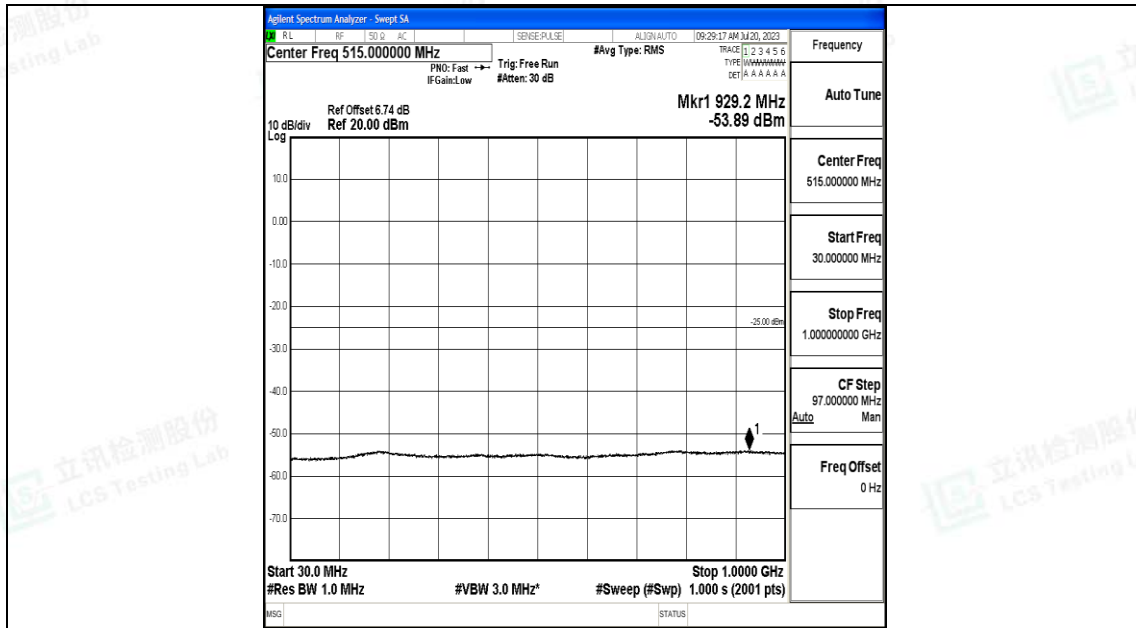

Band7_10MHz_16QAM_21400_1RB#0_30~1000_30~1000

Band7_10MHz_16QAM_21400_1RB#0_1000~20000_1000~20000

Band7_10MHz_16QAM_21400_1RB#0_20000~27000_20000~27000

Band7_15MHz_QPSK_20825_1RB#0_0.009~0.15_0.009~0.15

Band7_15MHz_QPSK_20825_1RB#0_0.15~30_0.15~30