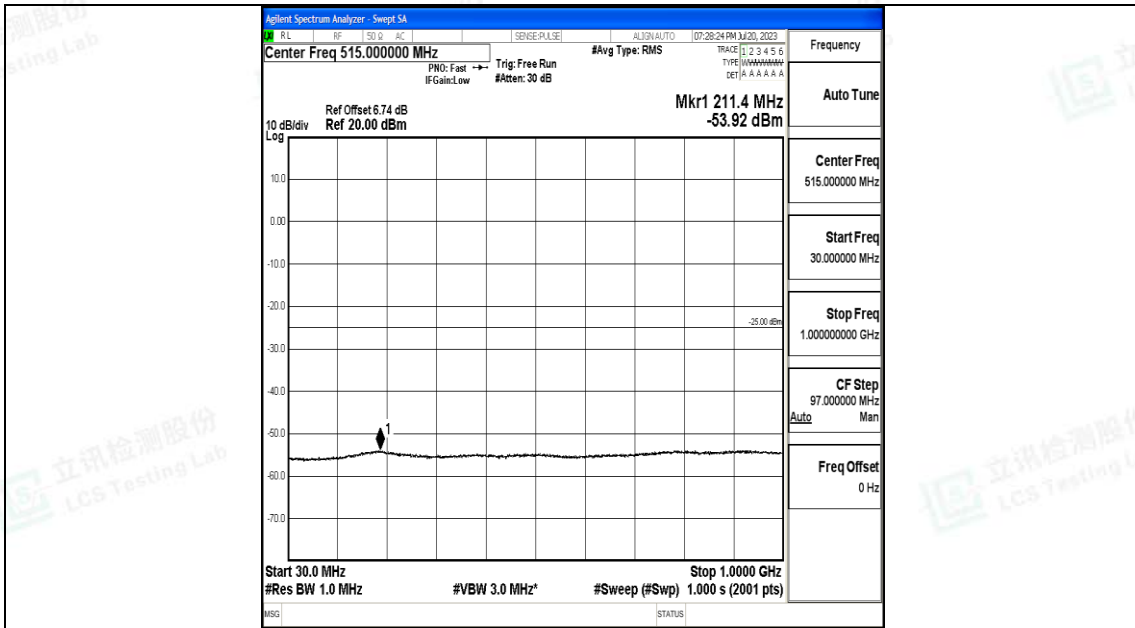

Band7_20MHz_16QAM_21100_1RB#0_20000~27000_20000~27000

Band7_20MHz_QPSK_21350_1RB#0_0.009~0.15_0.009~0.15

Band7_20MHz_QPSK_21350_1RB#0_0.15~30_0.15~30

Band7_20MHz_QPSK_21350_1RB#0_30~1000_30~1000

Band7_20MHz_QPSK_21350_1RB#0_1000~20000_1000~20000