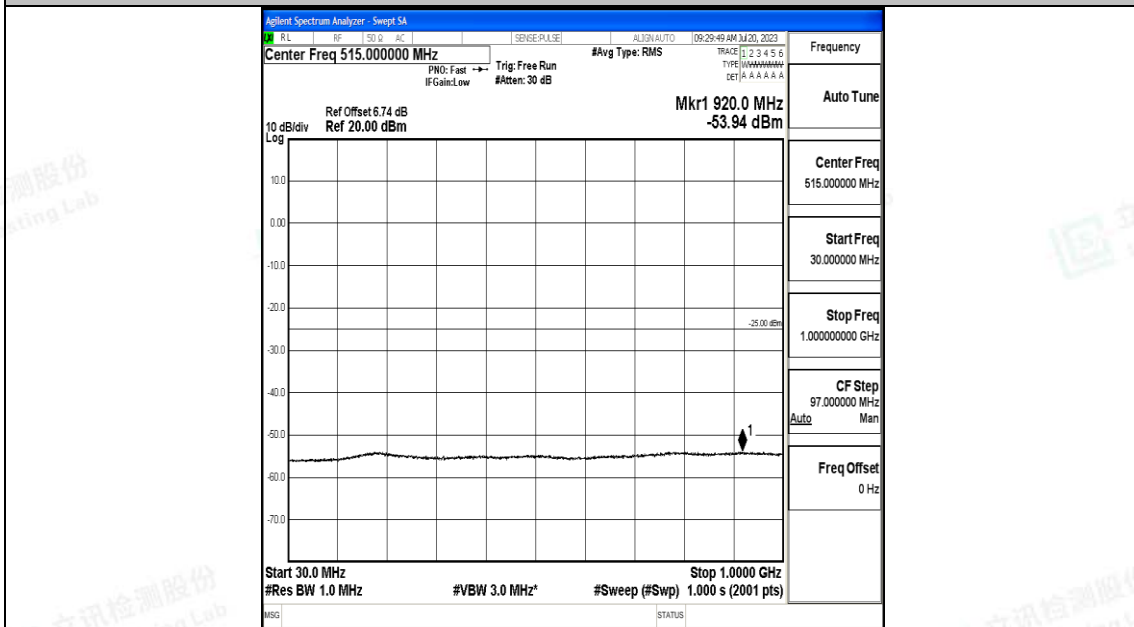

Band7_15MHz_QPSK_20825_1RB#0_30~1000_30~1000

Band7_15MHz_QPSK_20825_1RB#0_1000~20000_1000~20000

Band7_15MHz_QPSK_20825_1RB#0_20000~27000_20000~27000

Band7_15MHz_16QAM_20825_1RB#0_0.009~0.15_0.009~0.15

Band7_15MHz_16QAM_20825_1RB#0_0.15~30_0.15~30