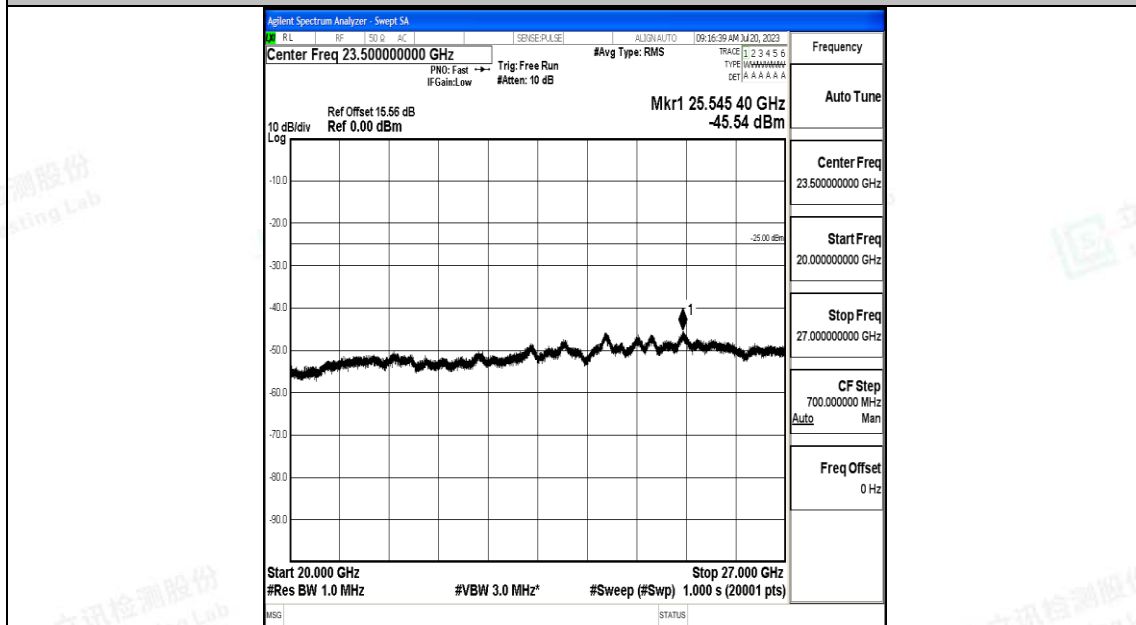

Band7_10MHz_16QAM_21100_1RB#0_1000~20000_1000~20000

Band7_10MHz_16QAM_21100_1RB#0_20000~27000_20000~27000