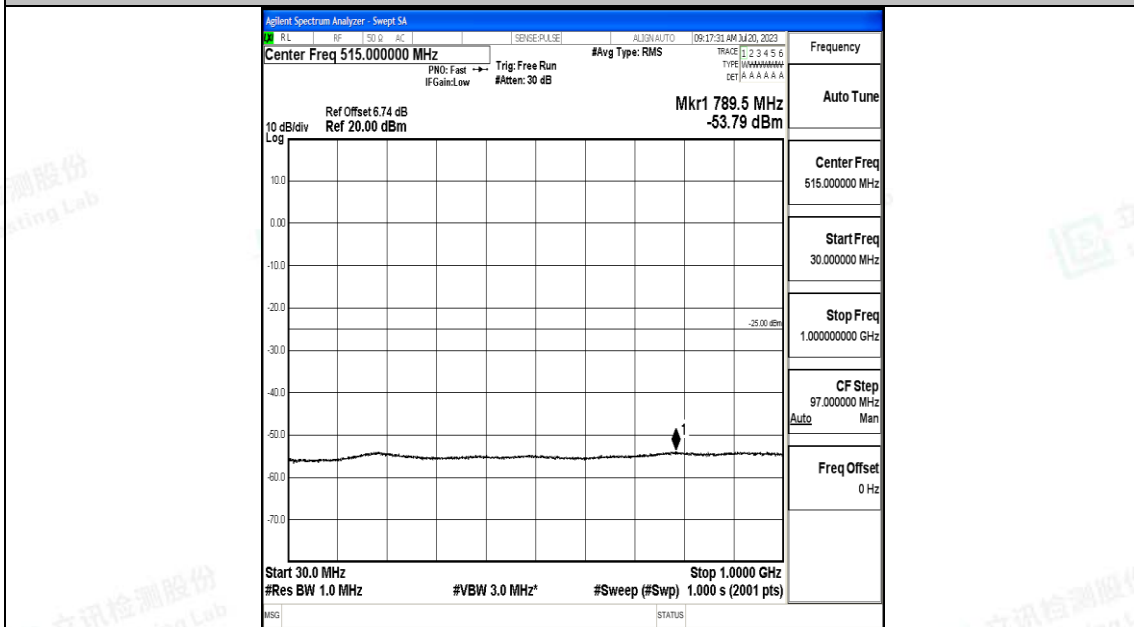

Band7_10MHz_QPSK_21400_1RB#0_30~1000_30~1000

Band7_10MHz_QPSK_21400_1RB#0_1000~20000_1000~20000

Band7_10MHz_QPSK_21400_1RB#0_20000~27000_20000~27000

Band7_10MHz_16QAM_21400_1RB#0_0.009~0.15_0.009~0.15

Band7_10MHz_16QAM_21400_1RB#0_0.15~30_0.15~30