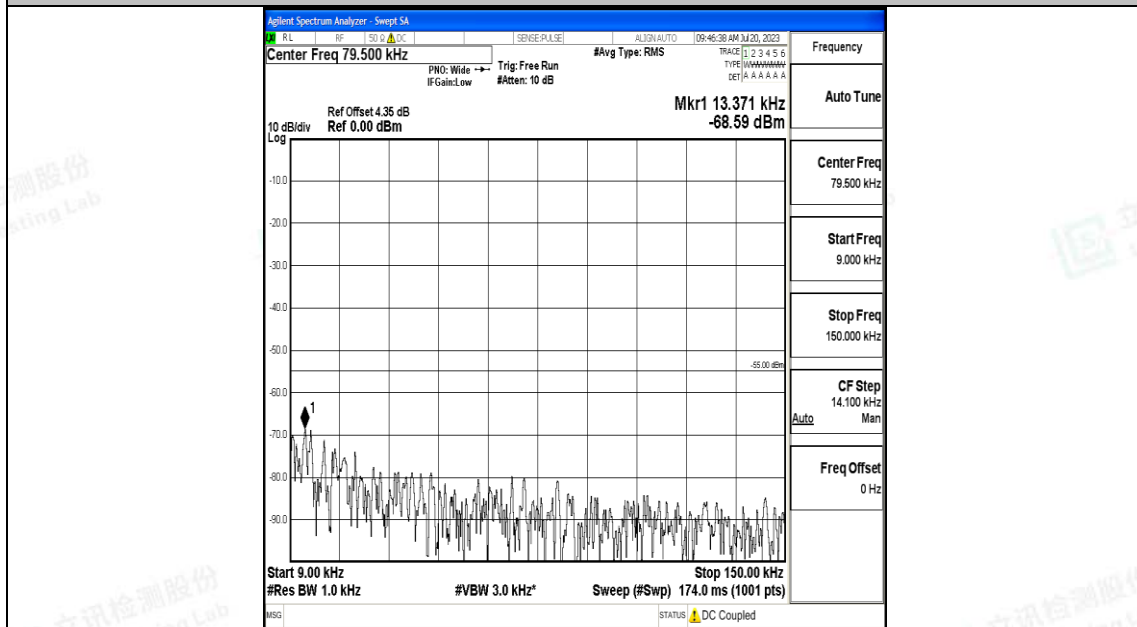

Band7_20MHz_QPSK_21350_1RB#0_20000~27000_20000~27000

Band7_20MHz_16QAM_21350_1RB#0_0.009~0.15_0.009~0.15