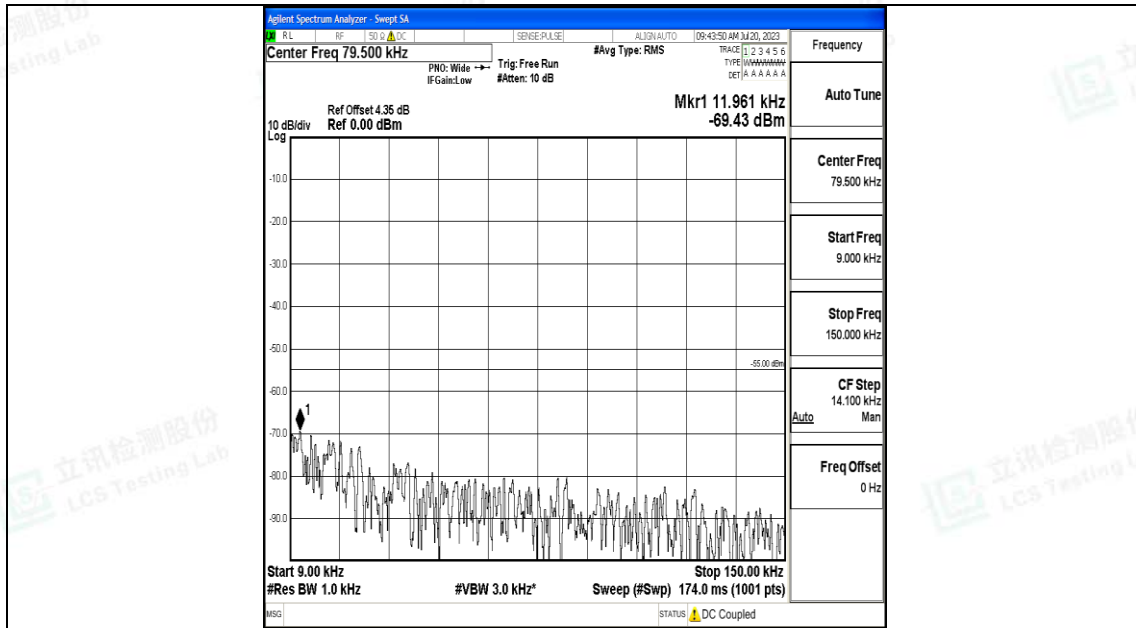

Band7_15MHz_16QAM_21375_1RB#0_30~1000_30~1000

Band7_15MHz_16QAM_21375_1RB#0_1000~20000_1000~20000

Band7_15MHz_16QAM_21375_1RB#0_20000~27000_20000~27000

Band7_20MHz_QPSK_20850_1RB#0_0.009~0.15_0.009~0.15

Band7_20MHz_QPSK_20850_1RB#0_0.15~30_0.15~30