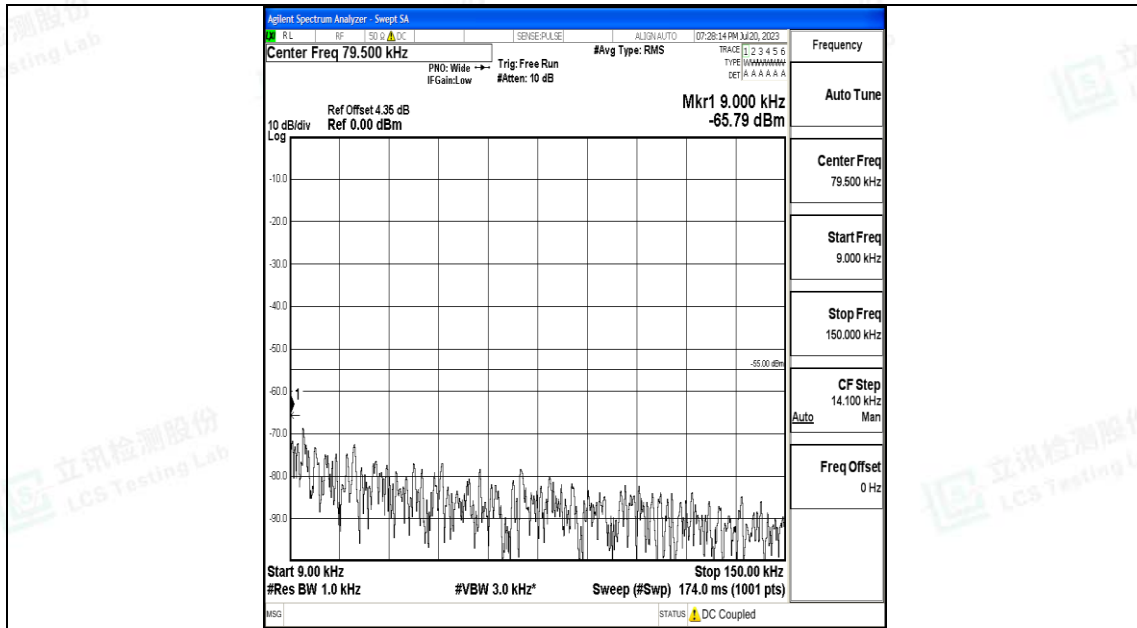

Band7_20MHz_16QAM_21100_1RB#0_20000~27000_20000~27000

Band7_20MHz_QPSK_21350_1RB#0_0.009~0.15_0.009~0.15