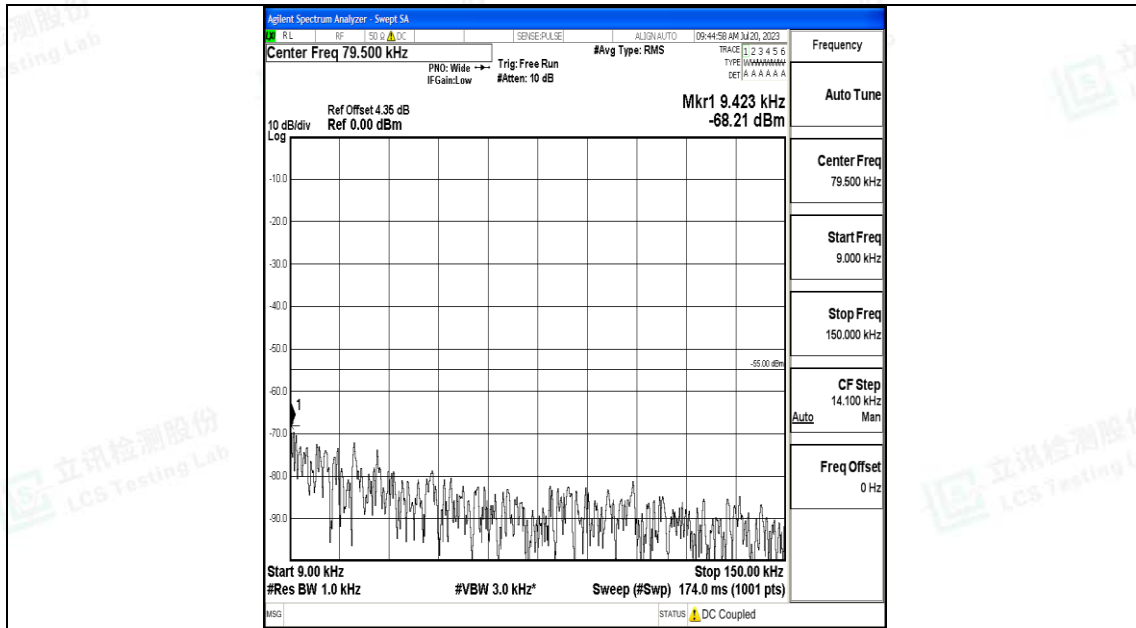

Band7_20MHz_16QAM_20850_1RB#0_30~1000_30~1000

Band7_20MHz_16QAM_20850_1RB#0_1000~20000_1000~20000

Band7_20MHz_16QAM_20850_1RB#0_20000~27000_20000~27000

Band7_20MHz_QPSK_21100_1RB#0_0.009~0.15_0.009~0.15

Band7_20MHz_QPSK_21100_1RB#0_0.15~30_0.15~30