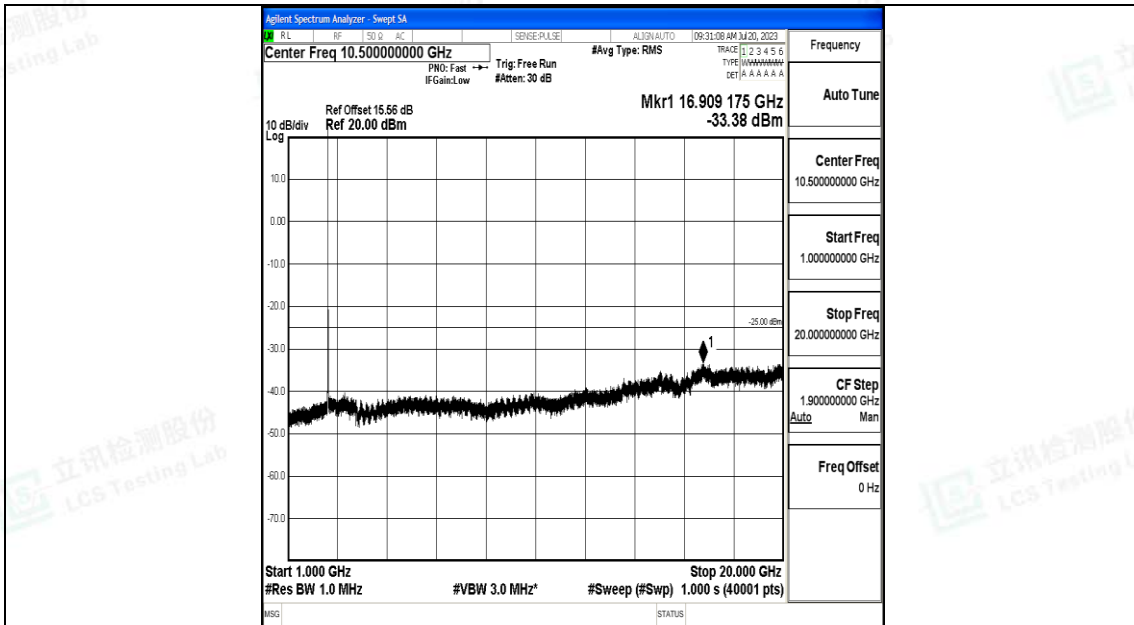

Band7_15MHz_16QAM_21100_1RB#0_30~1000_30~1000

Band7_15MHz_16QAM_21100_1RB#0_1000~20000_1000~20000