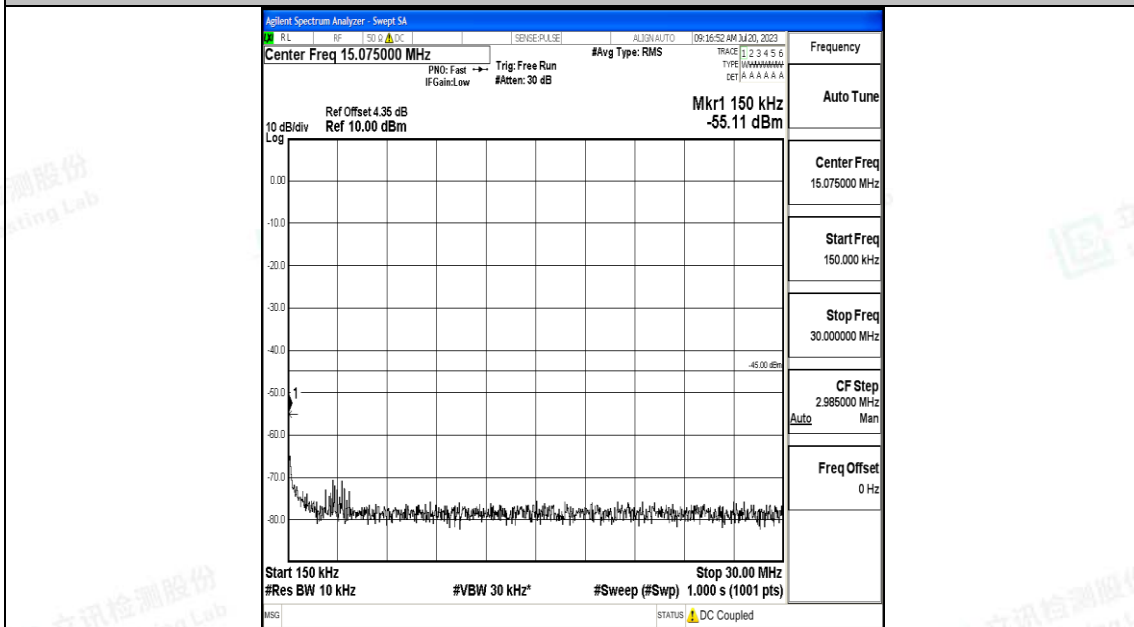

Band7_10MHz_16QAM_21100_1RB#0_30~1000_30~1000

Band7_10MHz_16QAM_21100_1RB#0_1000~20000_1000~20000

Band7_10MHz_16QAM_21100_1RB#0_20000~27000_20000~27000

Band7_10MHz_QPSK_21400_1RB#0_0.009~0.15_0.009~0.15

Band7_10MHz_QPSK_21400_1RB#0_0.15~30_0.15~30