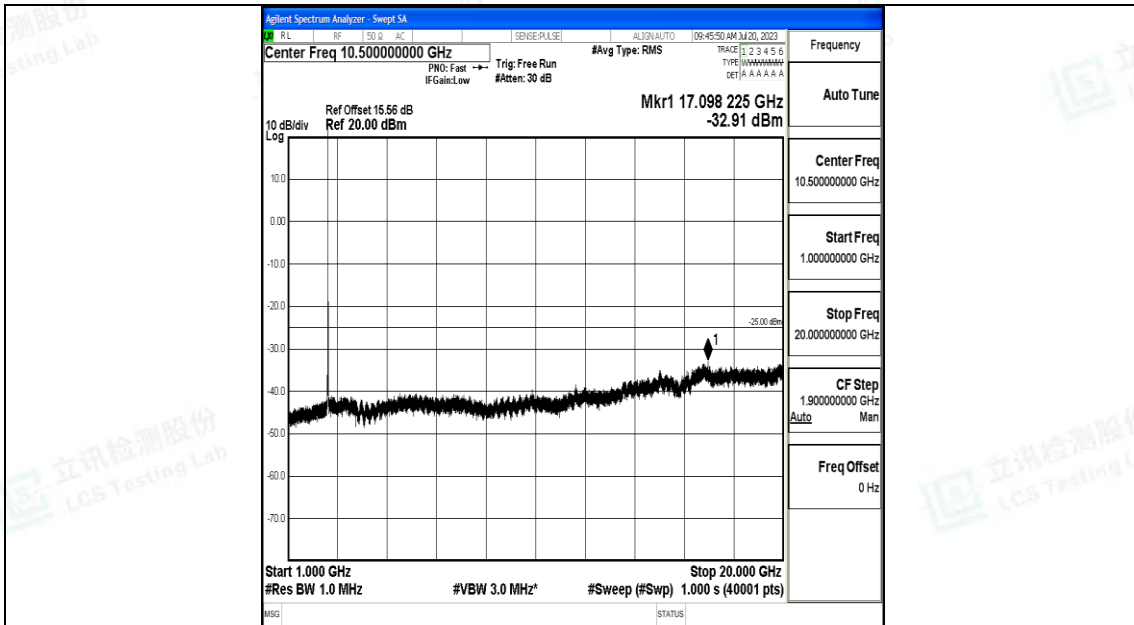

Band7_20MHz_QPSK_21100_1RB#0_20000~27000_20000~27000

Band7_20MHz_16QAM_21100_1RB#0_0.009~0.15_0.009~0.15

Band7_20MHz_16QAM_21100_1RB#0_0.15~30_0.15~30

Band7_20MHz_16QAM_21100_1RB#0_30~1000_30~1000

Band7_20MHz_16QAM_21100_1RB#0_1000~20000_1000~20000