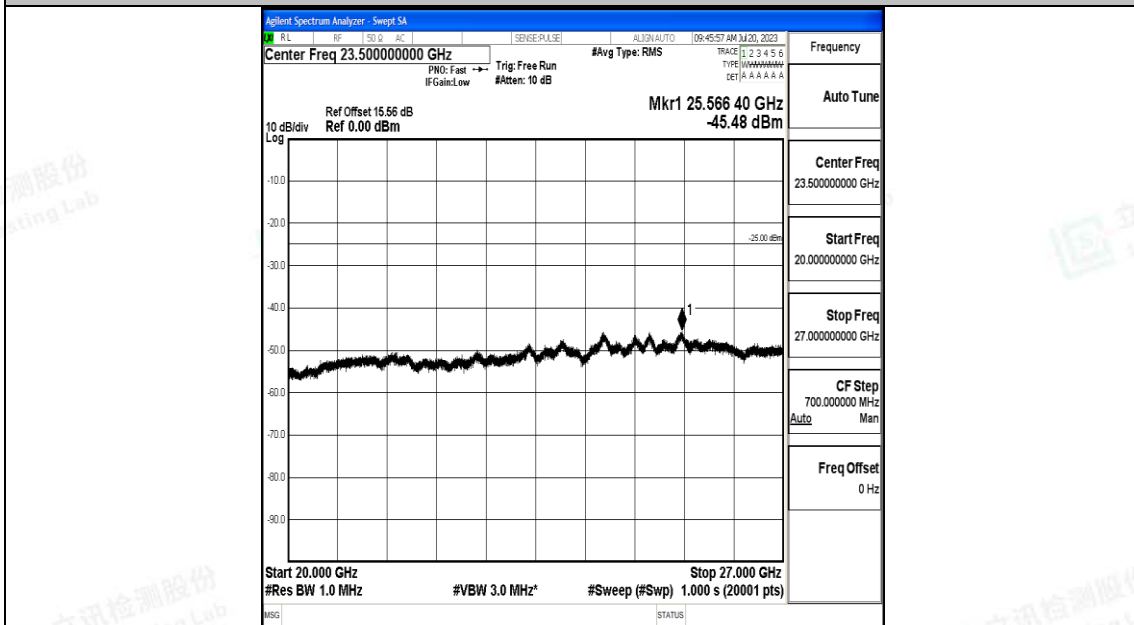

Band7_20MHz_QPSK_21100_1RB#0_20000~27000_20000~27000

Band7_20MHz_16QAM_21100_1RB#0_0.009~0.15_0.009~0.15

Band7_20MHz_16QAM_21100_1RB#0_0.15~30_0.15~30

Band7_20MHz_16QAM_21100_1RB#0_30~1000_30~1000

Band7_20MHz_16QAM_21100_1RB#0_1000~20000_1000~20000