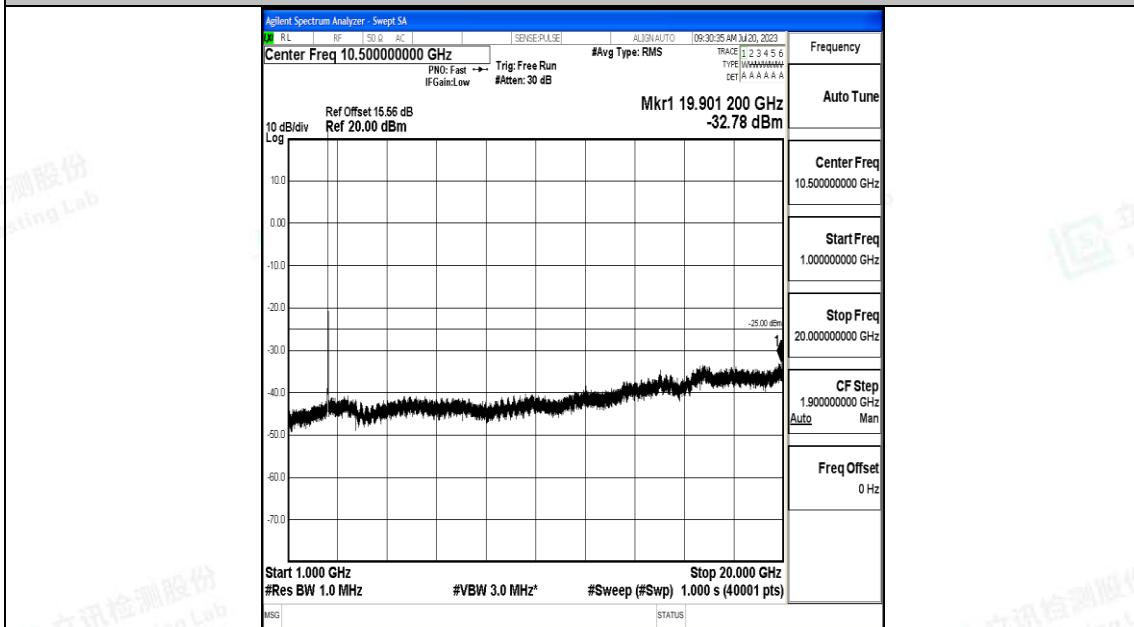

Band7_15MHz_QPSK_21100_1RB#0_30~1000_30~1000

Band7_15MHz_QPSK_21100_1RB#0_1000~20000_1000~20000