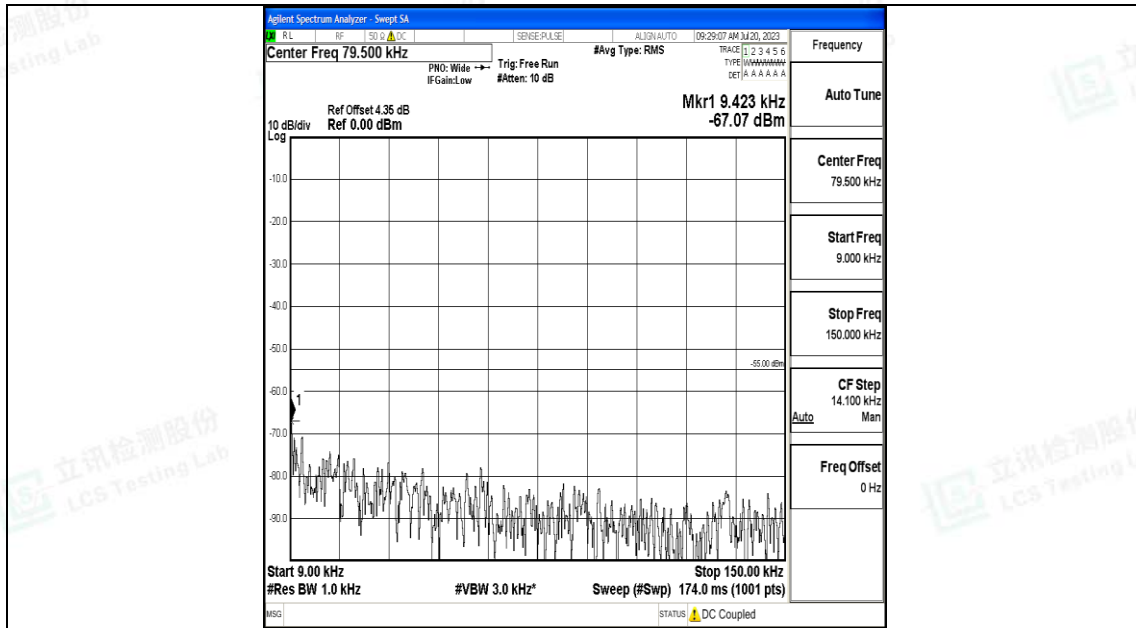

Band7_10MHz_16QAM_21400_1RB#0_30~1000_30~1000

Band7_10MHz_16QAM_21400_1RB#0_1000~20000_1000~20000

Band7_10MHz_16QAM_21400_1RB#0_20000~27000_20000~27000

Band7_15MHz_QPSK_20825_1RB#0_0.009~0.15_0.009~0.15

Band7_15MHz_QPSK_20825_1RB#0_0.15~30_0.15~30