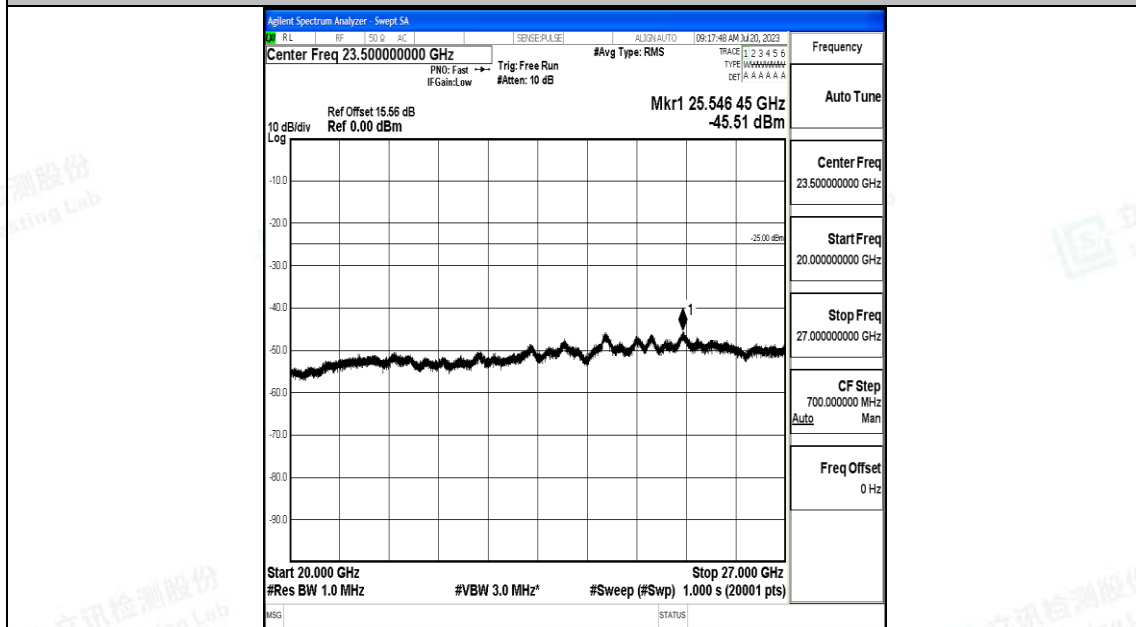

Band7_10MHz_16QAM_21400_1RB#0_1000~20000_1000~20000

Band7_10MHz_16QAM_21400_1RB#0_20000~27000_20000~27000