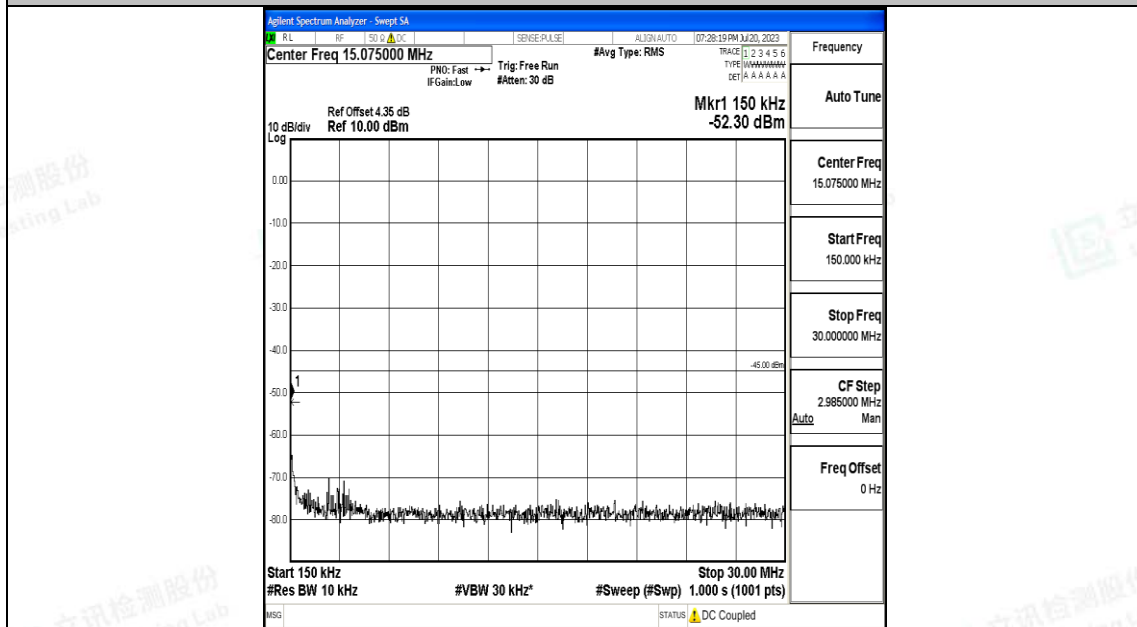

Band7_20MHz_QPSK_21350_1RB#0_0.009~0.15_0.009~0.15

Band7_20MHz_QPSK_21350_1RB#0_0.15~30_0.15~30