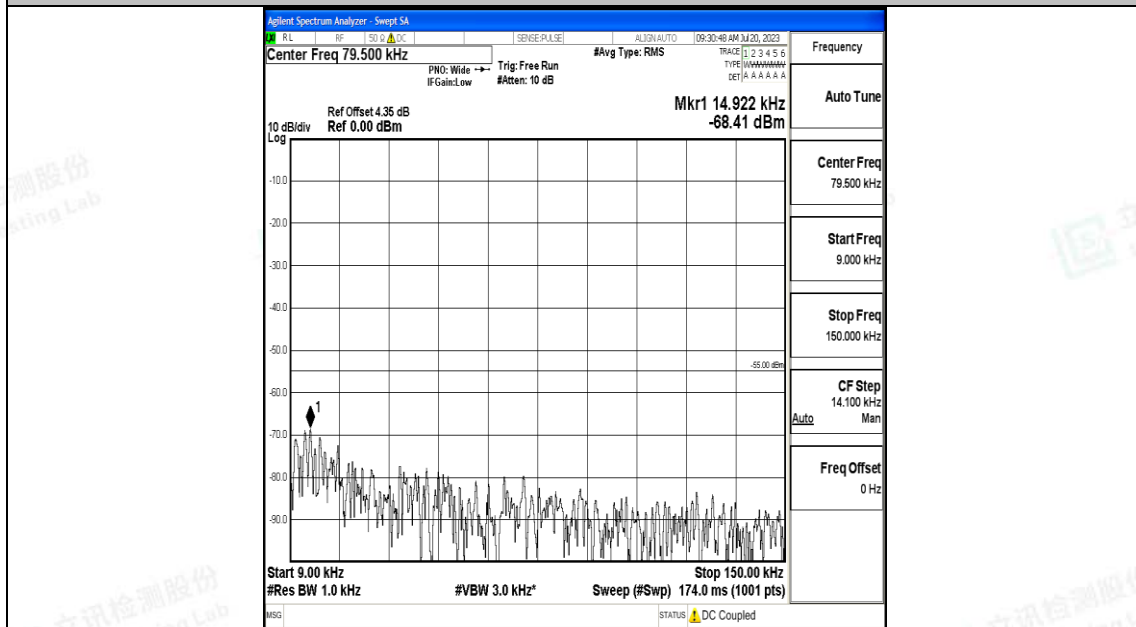

Band7_15MHz_QPSK_21100_1RB#0_30~1000_30~1000

Band7_15MHz_QPSK_21100_1RB#0_1000~20000_1000~20000

Band7_15MHz_QPSK_21100_1RB#0_20000~27000_20000~27000

Band7_15MHz_16QAM_21100_1RB#0_0.009~0.15_0.009~0.15

Band7_15MHz_16QAM_21100_1RB#0_0.15~30_0.15~30