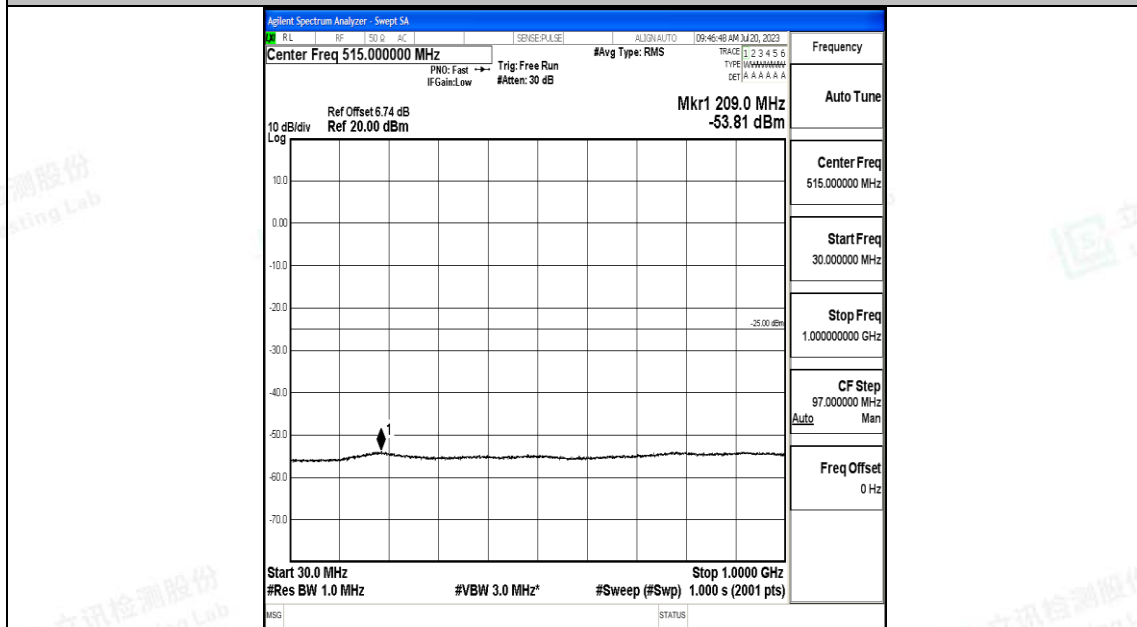

Band7_20MHz_QPSK_21350_1RB#0_20000~27000_20000~27000

Band7_20MHz_16QAM_21350_1RB#0_0.009~0.15_0.009~0.15

Band7_20MHz_16QAM_21350_1RB#0_0.15~30_0.15~30

Band7_20MHz_16QAM_21350_1RB#0_30~1000_30~1000

Band7_20MHz_16QAM_21350_1RB#0_1000~20000_1000~20000