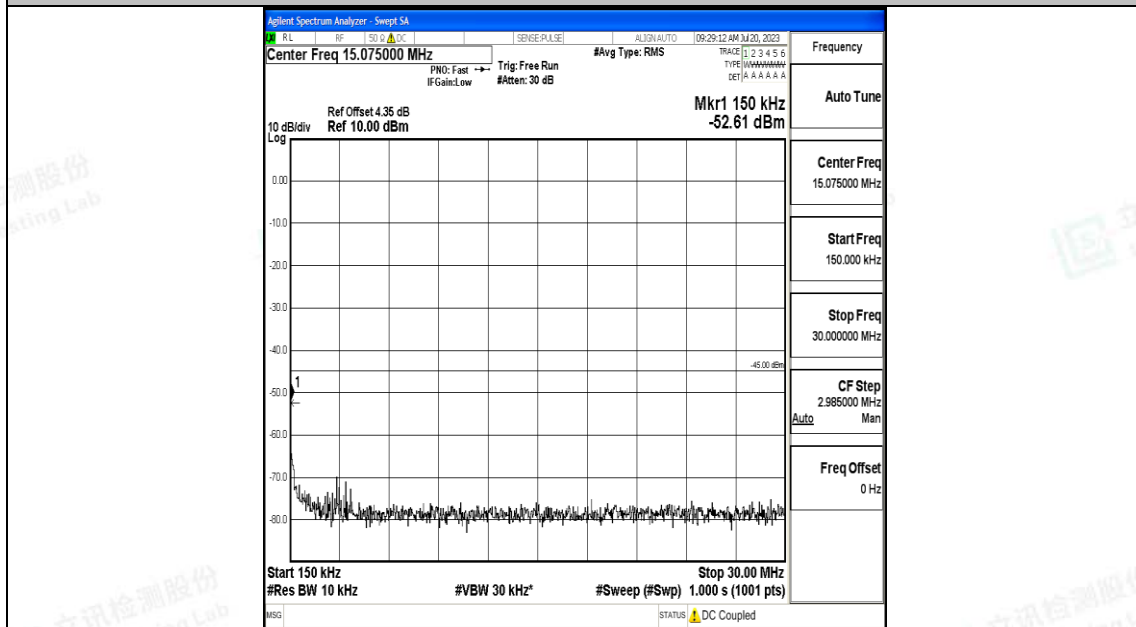

Band7_10MHz_16QAM_21400_1RB#0_30~1000_30~1000

Band7_10MHz_16QAM_21400_1RB#0_1000~20000_1000~20000

Band7_10MHz_16QAM_21400_1RB#0_20000~27000_20000~27000

Band7_15MHz_QPSK_20825_1RB#0_0.009~0.15_0.009~0.15

Band7_15MHz_QPSK_20825_1RB#0_0.15~30_0.15~30