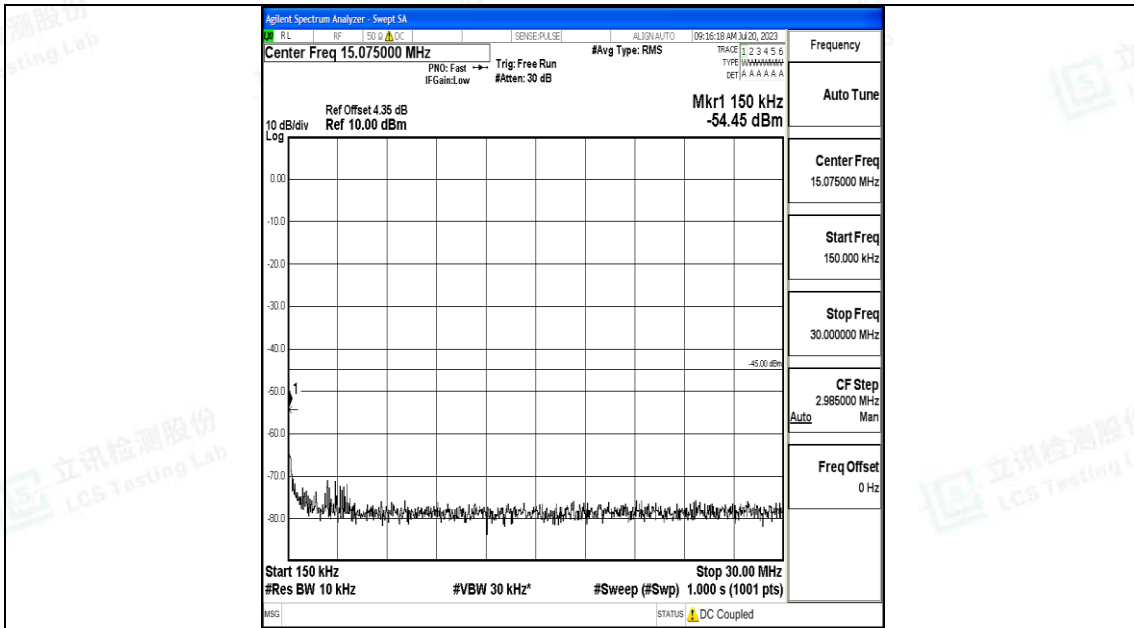

Band7_10MHz_QPSK_21100_1RB#0_30~1000_30~1000

Band7_10MHz_QPSK_21100_1RB#0_1000~20000_1000~20000

Band7_10MHz_QPSK_21100_1RB#0_20000~27000_20000~27000

Band7_10MHz_16QAM_21100_1RB#0_0.009~0.15_0.009~0.15

Band7_10MHz_16QAM_21100_1RB#0_0.15~30_0.15~30