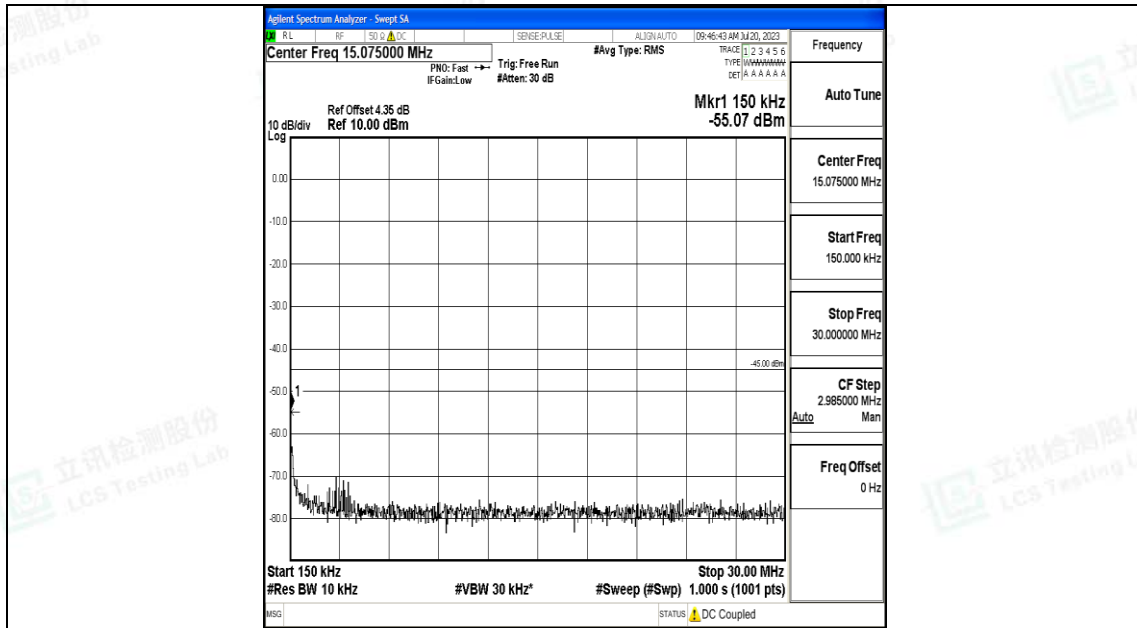

Band7_20MHz_16QAM_21350_1RB#0_0.009~0.15_0.009~0.15

Band7_20MHz_16QAM_21350_1RB#0_0.15~30_0.15~30