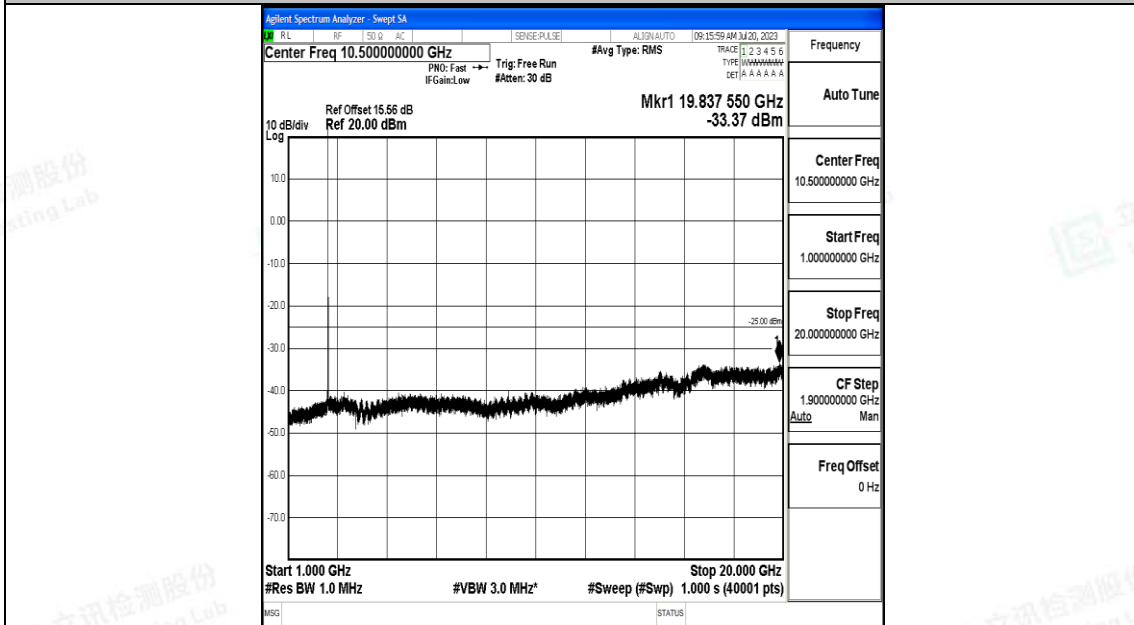

Band7_10MHz_QPSK_21100_1RB#0_30~1000_30~1000

Band7_10MHz_QPSK_21100_1RB#0_1000~20000_1000~20000

Band7_10MHz_QPSK_21100_1RB#0_20000~27000_20000~27000

Band7_10MHz_16QAM_21100_1RB#0_0.009~0.15_0.009~0.15

Band7_10MHz_16QAM_21100_1RB#0_0.15~30_0.15~30