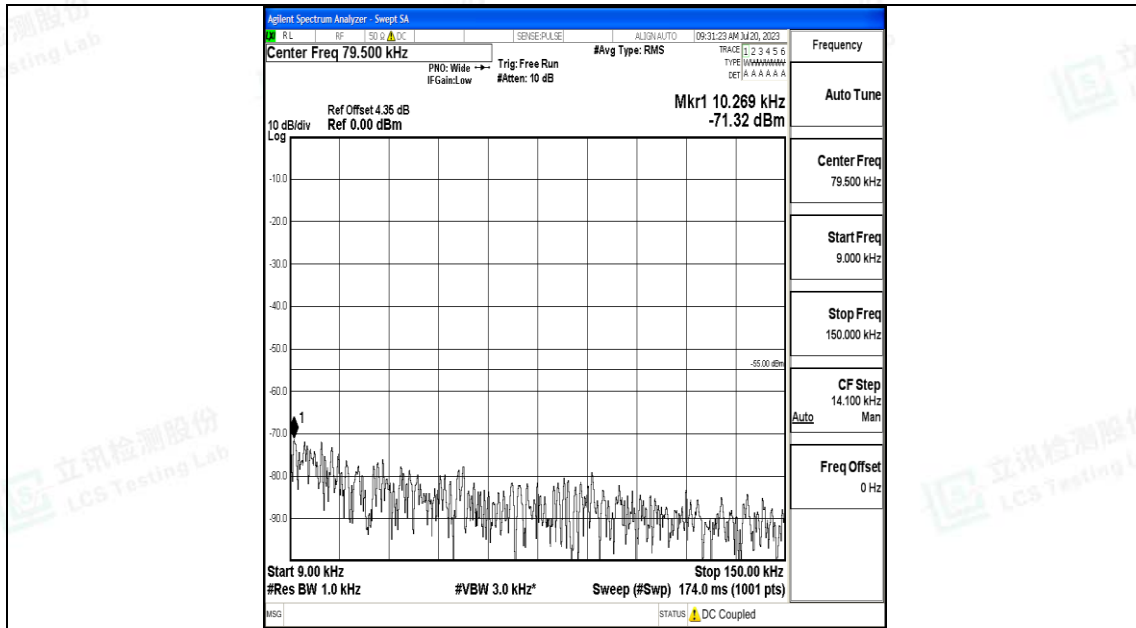

Band7_15MHz_16QAM_21100_1RB#0_30~1000_30~1000

Band7_15MHz_16QAM_21100_1RB#0_1000~20000_1000~20000

Band7_15MHz_16QAM_21100_1RB#0_20000~27000_20000~27000

Band7_15MHz_QPSK_21375_1RB#0_0.009~0.15_0.009~0.15

Band7_15MHz_QPSK_21375_1RB#0_0.15~30_0.15~30