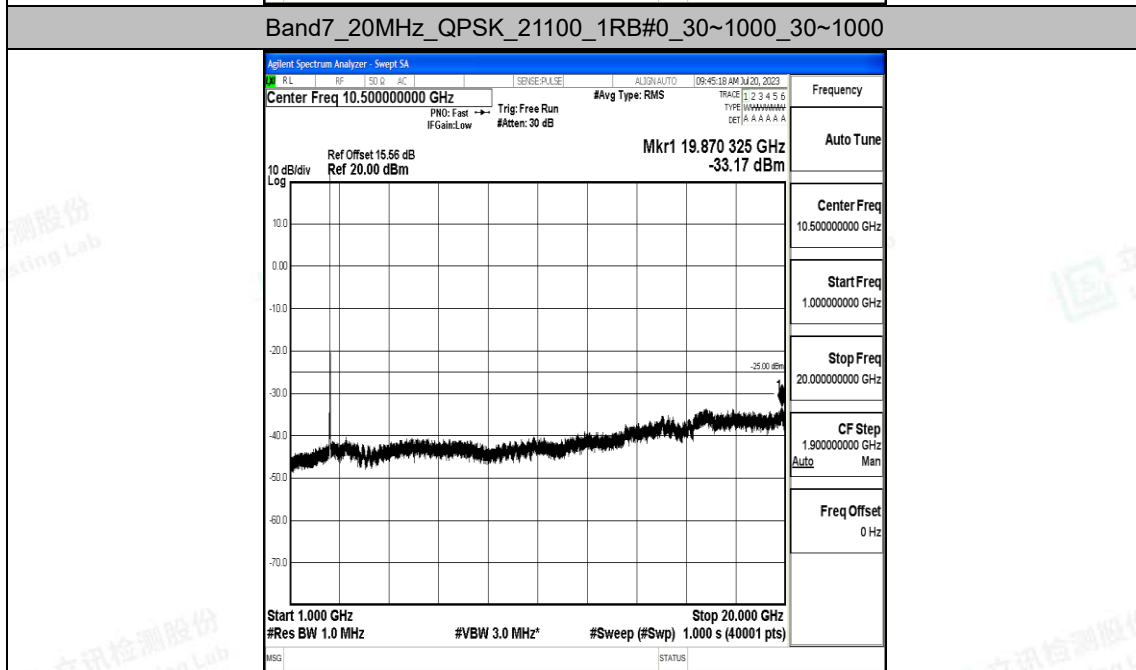

Band7_20MHz_16QAM_20850_1RB#0_30~1000_30~1000

Band7_20MHz_16QAM_20850_1RB#0_1000~20000_1000~20000

Band7_20MHz_16QAM_20850_1RB#0_20000~27000_20000~27000

Band7_20MHz_QPSK_21100_1RB#0_0.009~0.15_0.009~0.15

Band7_20MHz_QPSK_21100_1RB#0_0.15~30_0.15~30