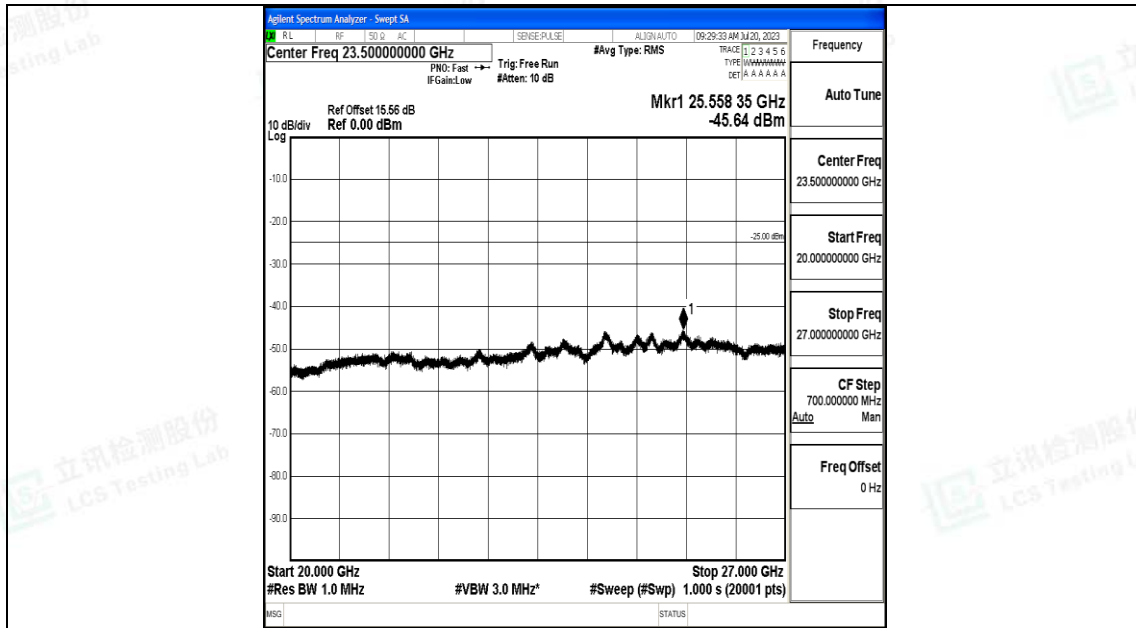

Band7_15MHz_QPSK_20825_1RB#0_1000~20000_1000~20000

Band7_15MHz_QPSK_20825_1RB#0_20000~27000_20000~27000