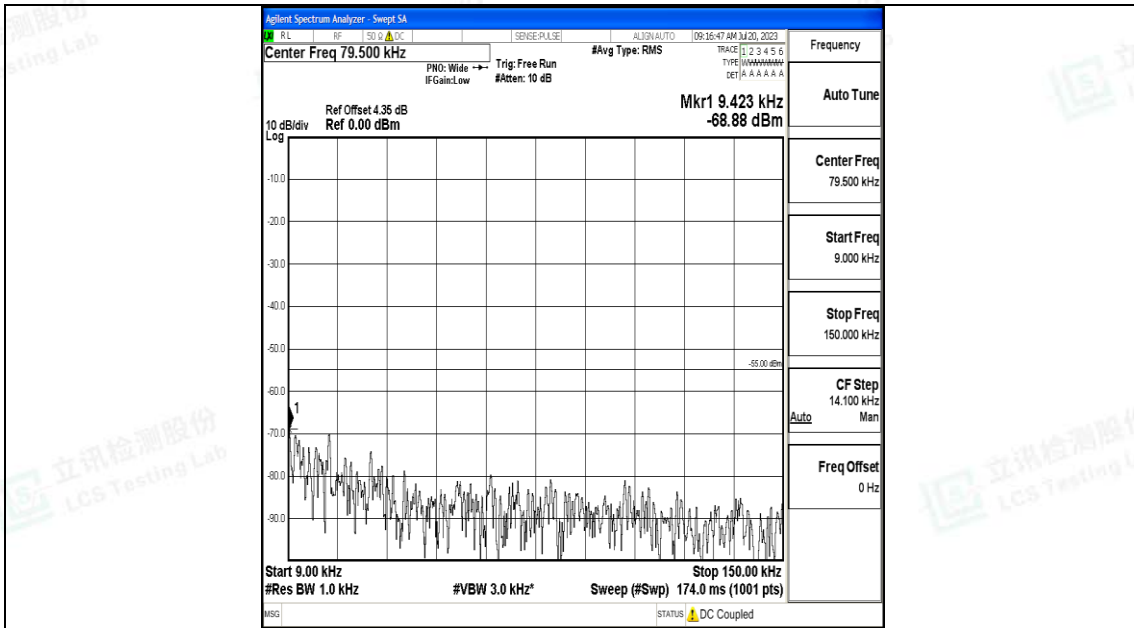

Band7_10MHz_16QAM_21100_1RB#0_30~1000_30~1000

Band7_10MHz_16QAM_21100_1RB#0_1000~20000_1000~20000

Band7_10MHz_16QAM_21100_1RB#0_20000~27000_20000~27000

Band7_10MHz_QPSK_21400_1RB#0_0.009~0.15_0.009~0.15

Band7_10MHz_QPSK_21400_1RB#0_0.15~30_0.15~30