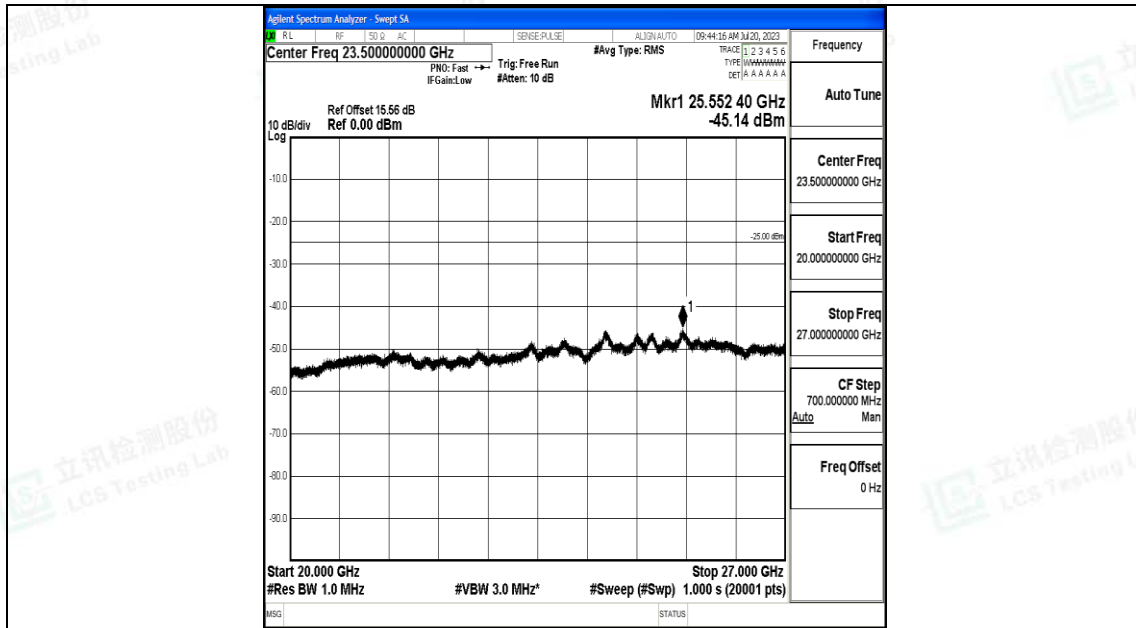

Band7_20MHz_QPSK_20850_1RB#0_1000~20000_1000~20000

Band7_20MHz_QPSK_20850_1RB#0_20000~27000_20000~27000