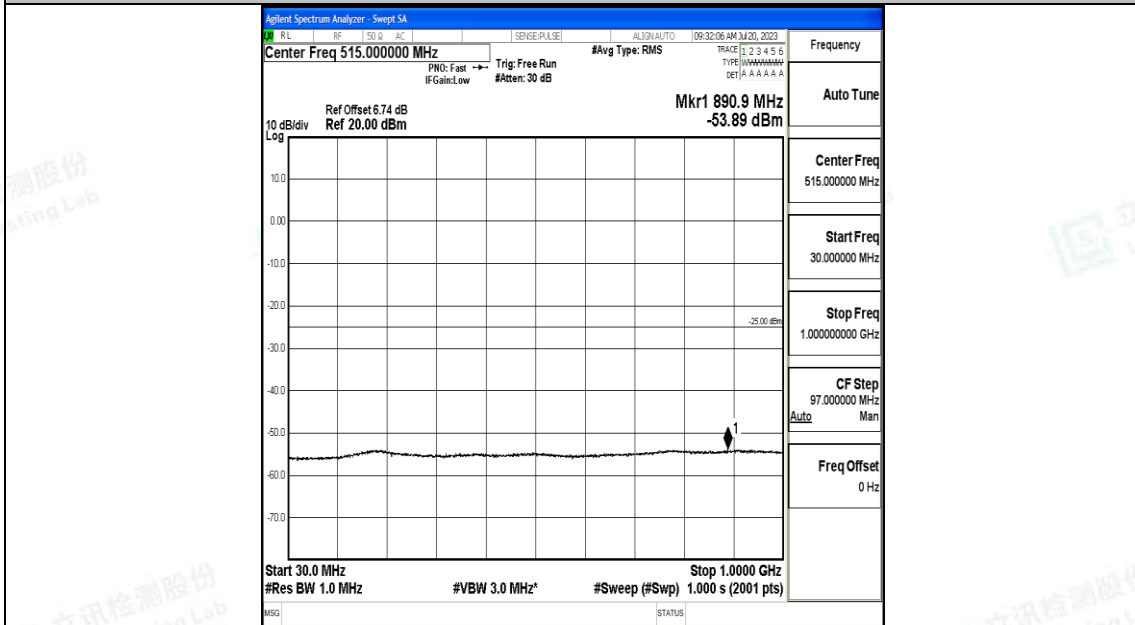

Band7_15MHz_QPSK_21375_1RB#0_30~1000_30~1000

Band7_15MHz_QPSK_21375_1RB#0_1000~20000_1000~20000

Band7_15MHz_QPSK_21375_1RB#0_20000~27000_20000~27000

Band7_15MHz_16QAM_21375_1RB#0_0.009~0.15_0.009~0.15

Band7_15MHz_16QAM_21375_1RB#0_0.15~30_0.15~30