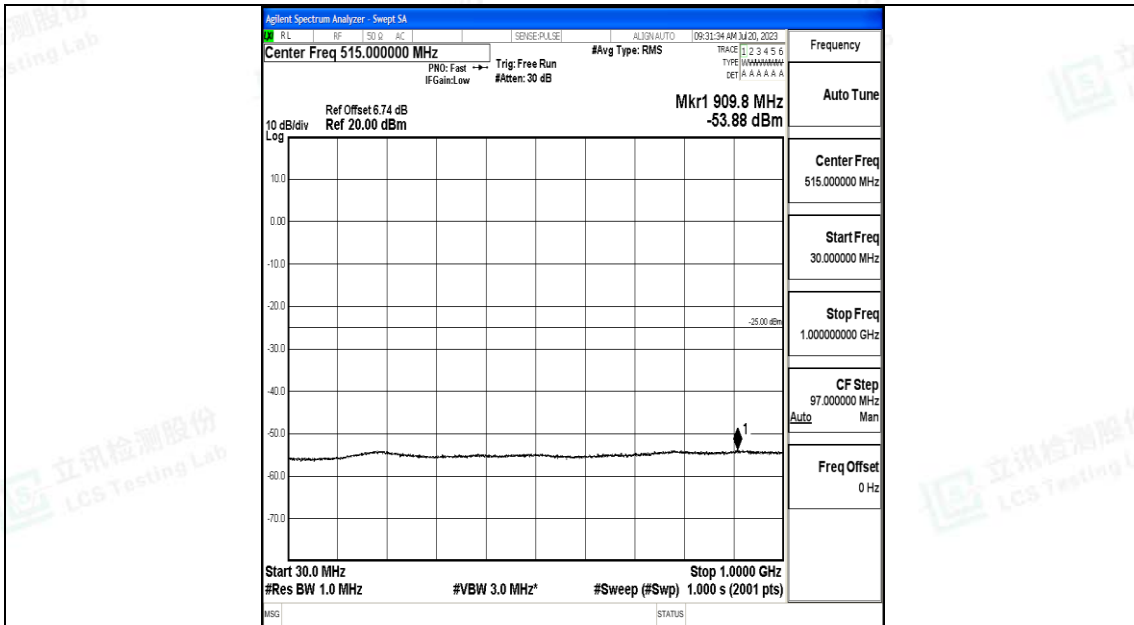

Band7_15MHz_16QAM_21100_1RB#0_30~1000_30~1000

Band7_15MHz_16QAM_21100_1RB#0_1000~20000_1000~20000

Band7_15MHz_16QAM_21100_1RB#0_20000~27000_20000~27000

Band7_15MHz_QPSK_21375_1RB#0_0.009~0.15_0.009~0.15

Band7_15MHz_QPSK_21375_1RB#0_0.15~30_0.15~30