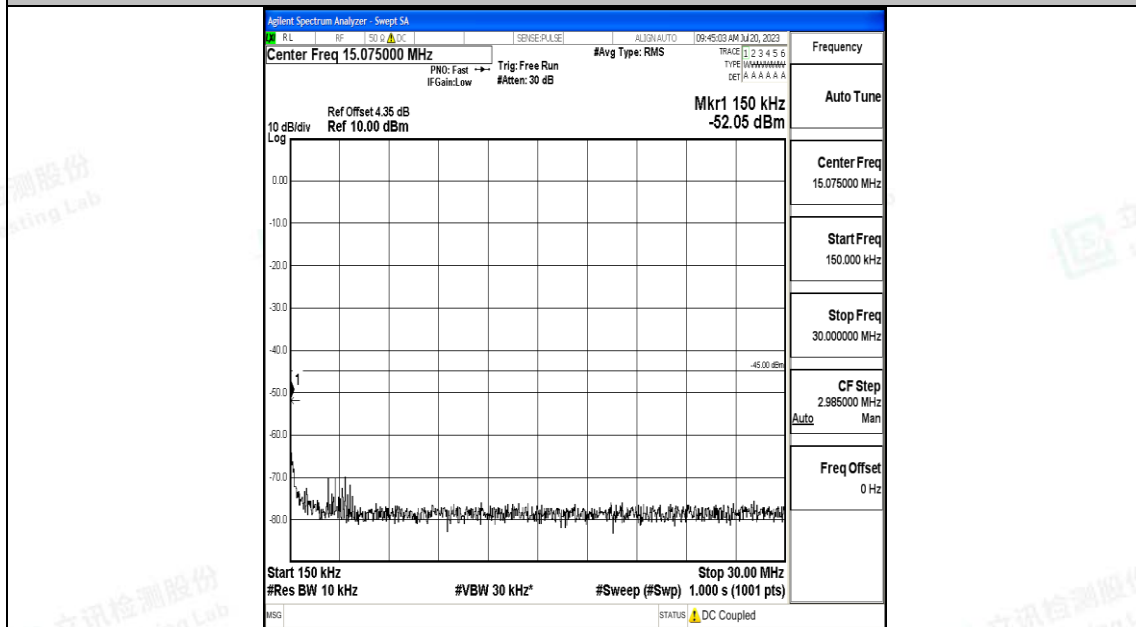

Band7_20MHz_16QAM_20850_1RB#0_30~1000_30~1000

Band7_20MHz_16QAM_20850_1RB#0_1000~20000_1000~20000

Band7_20MHz_16QAM_20850_1RB#0_20000~27000_20000~27000

Band7_20MHz_QPSK_21100_1RB#0_0.009~0.15_0.009~0.15

Band7_20MHz_QPSK_21100_1RB#0_0.15~30_0.15~30