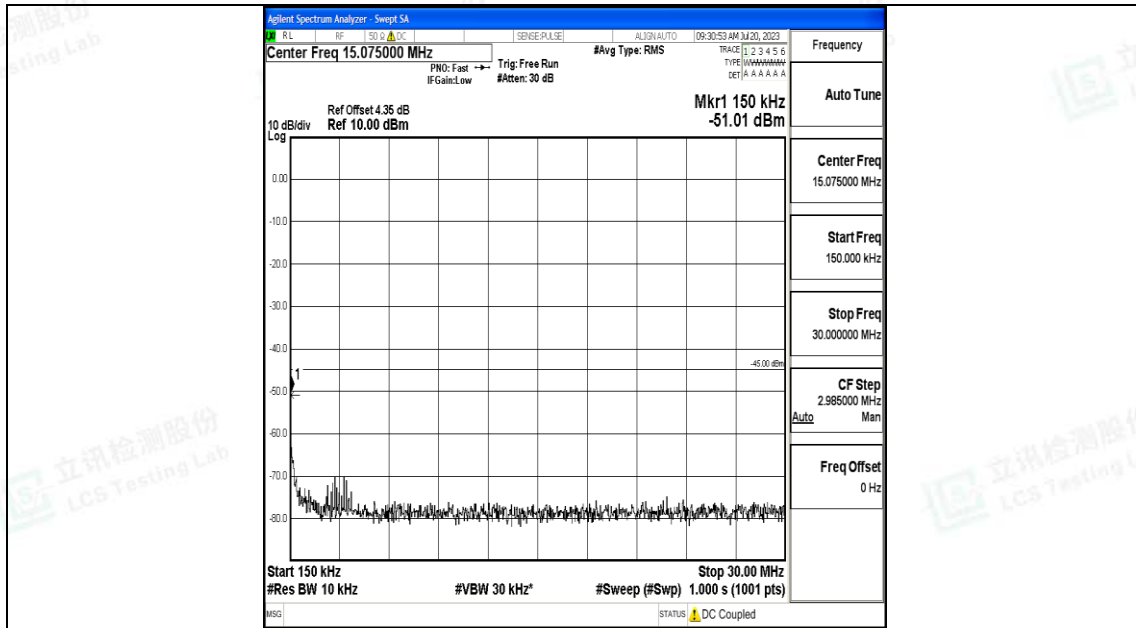

Band7_15MHz_QPSK_21100_1RB#0_30~1000_30~1000

Band7_15MHz_QPSK_21100_1RB#0_1000~20000_1000~20000

Band7_15MHz_QPSK_21100_1RB#0_20000~27000_20000~27000

Band7_15MHz_16QAM_21100_1RB#0_0.009~0.15_0.009~0.15

Band7_15MHz_16QAM_21100_1RB#0_0.15~30_0.15~30