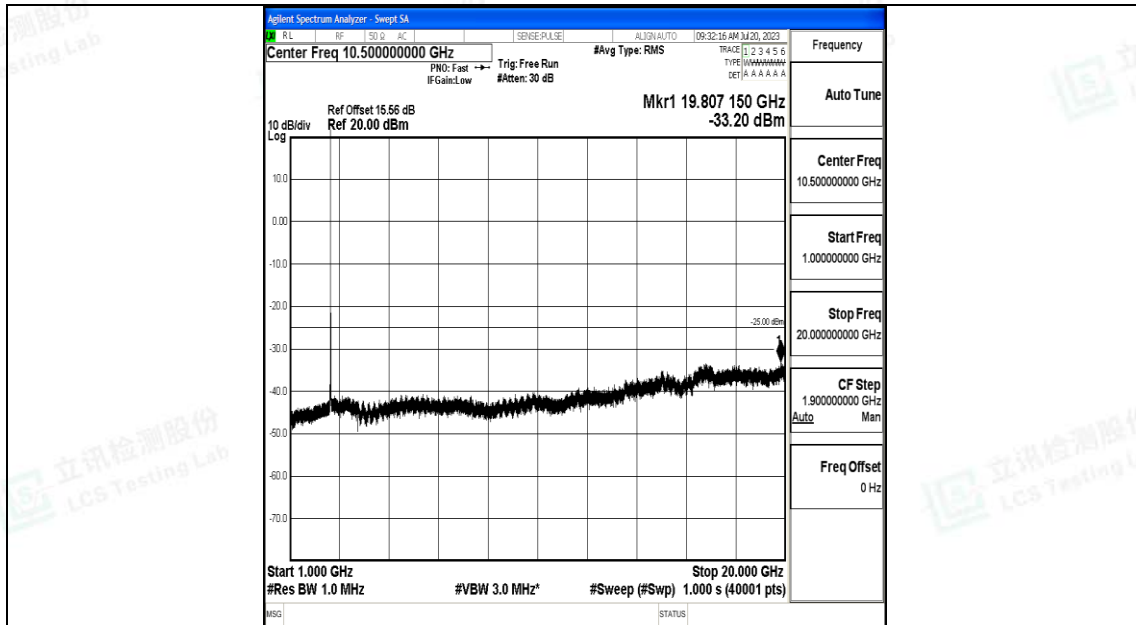

Band7_15MHz_16QAM_21375_1RB#0_30~1000_30~1000

Band7_15MHz_16QAM_21375_1RB#0_1000~20000_1000~20000