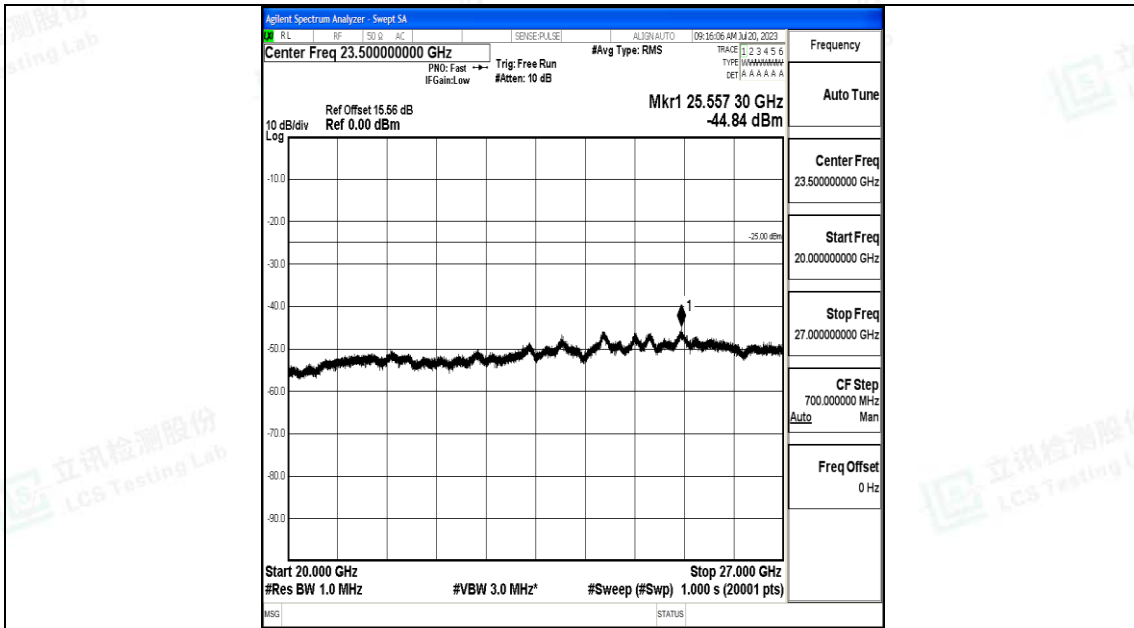

Band7_10MHz_QPSK_21100_1RB#0_30~1000_30~1000

Band7_10MHz_QPSK_21100_1RB#0_1000~20000_1000~20000

Band7_10MHz_QPSK_21100_1RB#0_20000~27000_20000~27000

Band7_10MHz_16QAM_21100_1RB#0_0.009~0.15_0.009~0.15

Band7_10MHz_16QAM_21100_1RB#0_0.15~30_0.15~30