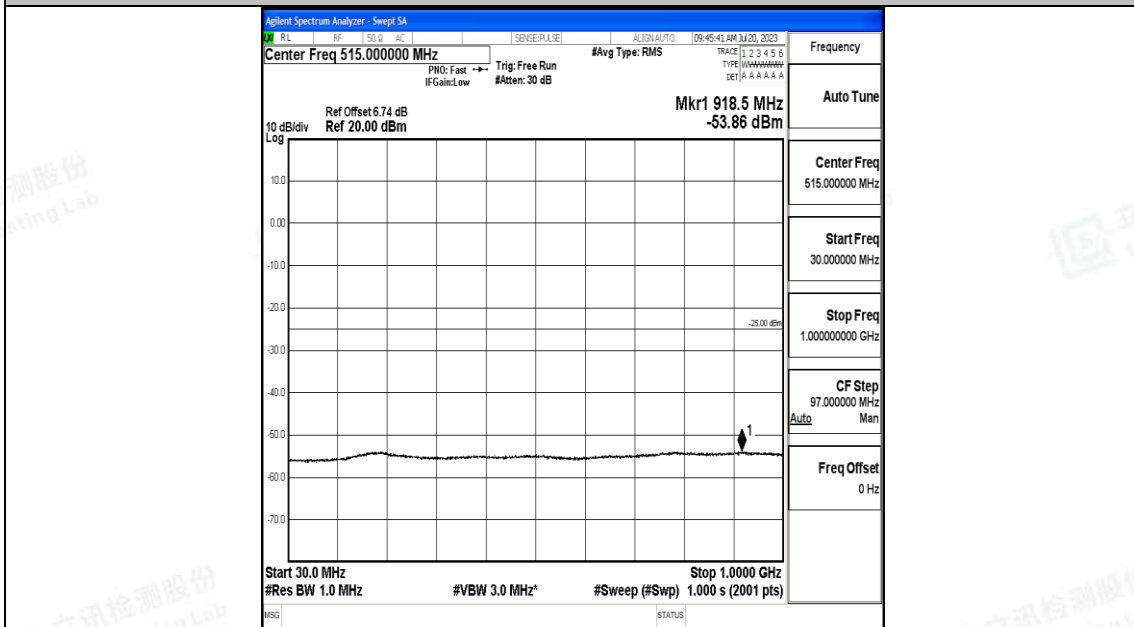

Band7_20MHz_QPSK_21100_1RB#0_20000~27000_20000~27000

Band7_20MHz_16QAM_21100_1RB#0_0.009~0.15_0.009~0.15

Band7_20MHz_16QAM_21100_1RB#0_0.15~30_0.15~30

Band7_20MHz_16QAM_21100_1RB#0_30~1000_30~1000

Band7_20MHz_16QAM_21100_1RB#0_1000~20000_1000~20000