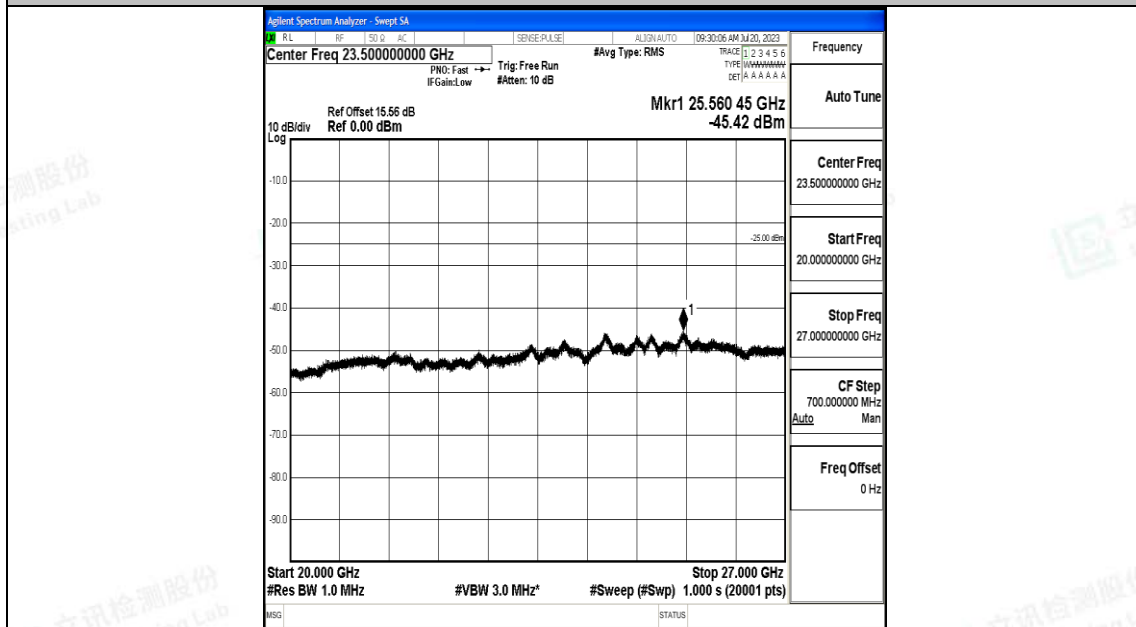

Band7_15MHz_16QAM_20825_1RB#0_1000~20000_1000~20000

Band7_15MHz_16QAM_20825_1RB#0_20000~27000_20000~27000