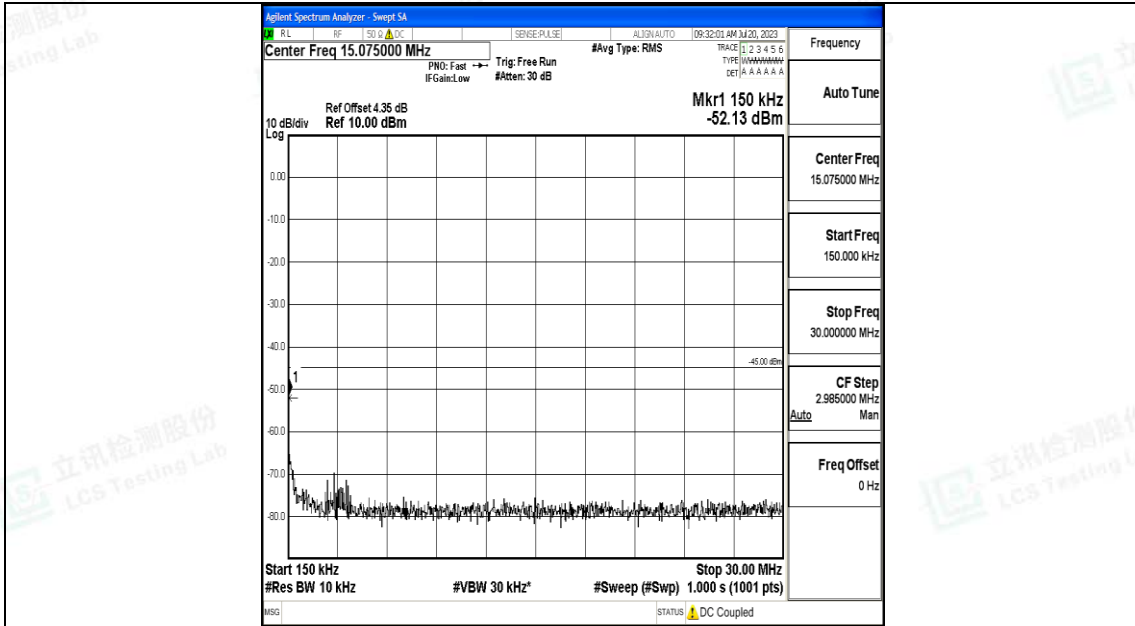

Band7_15MHz_QPSK_21375_1RB#0_30~1000_30~1000

Band7_15MHz_QPSK_21375_1RB#0_1000~20000_1000~20000

Band7_15MHz_QPSK_21375_1RB#0_20000~27000_20000~27000

Band7_15MHz_16QAM_21375_1RB#0_0.009~0.15_0.009~0.15

Band7_15MHz_16QAM_21375_1RB#0_0.15~30_0.15~30