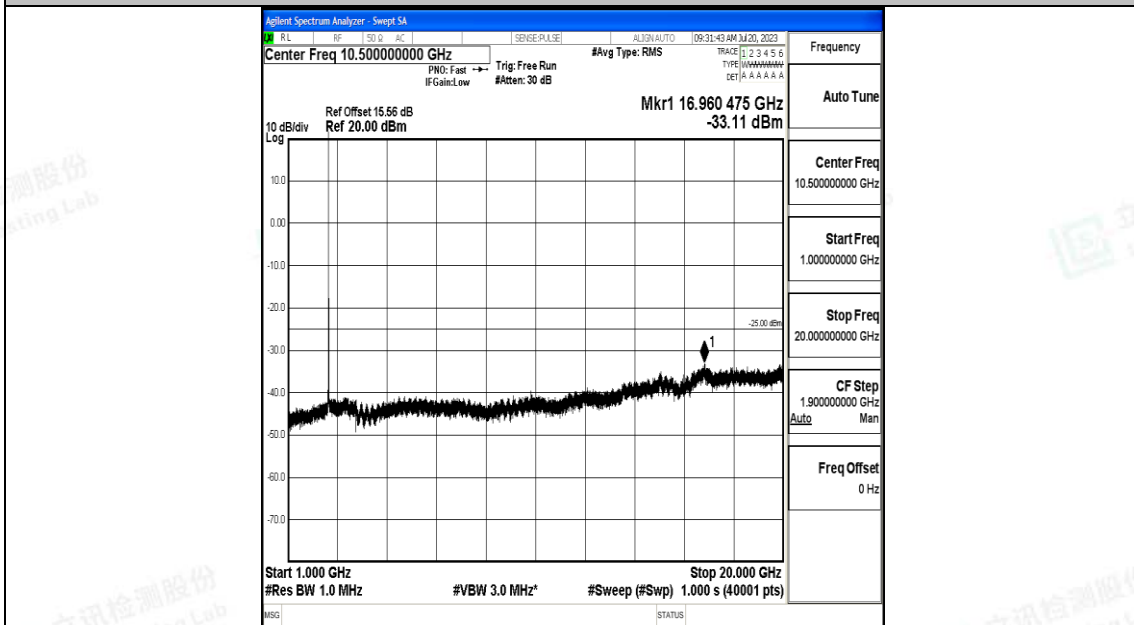

Band7_15MHz_QPSK_21375_1RB#0_30~1000_30~1000

Band7_15MHz_QPSK_21375_1RB#0_1000~20000_1000~20000