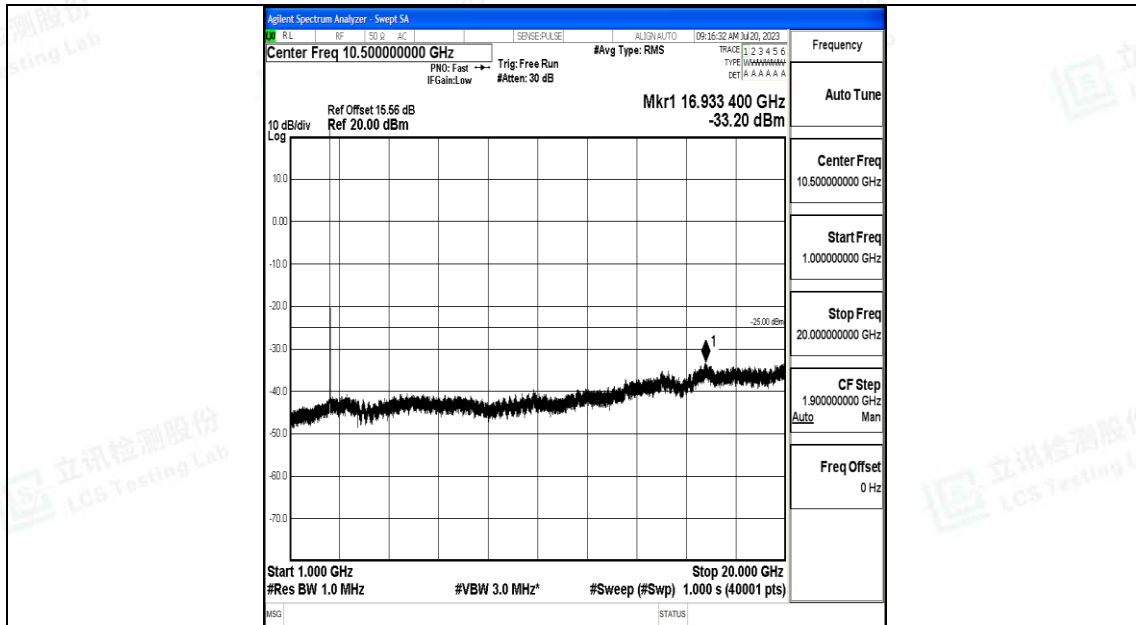

Band7_10MHz_16QAM_21100_1RB#0_30~1000_30~1000

Band7_10MHz_16QAM_21100_1RB#0_1000~20000_1000~20000