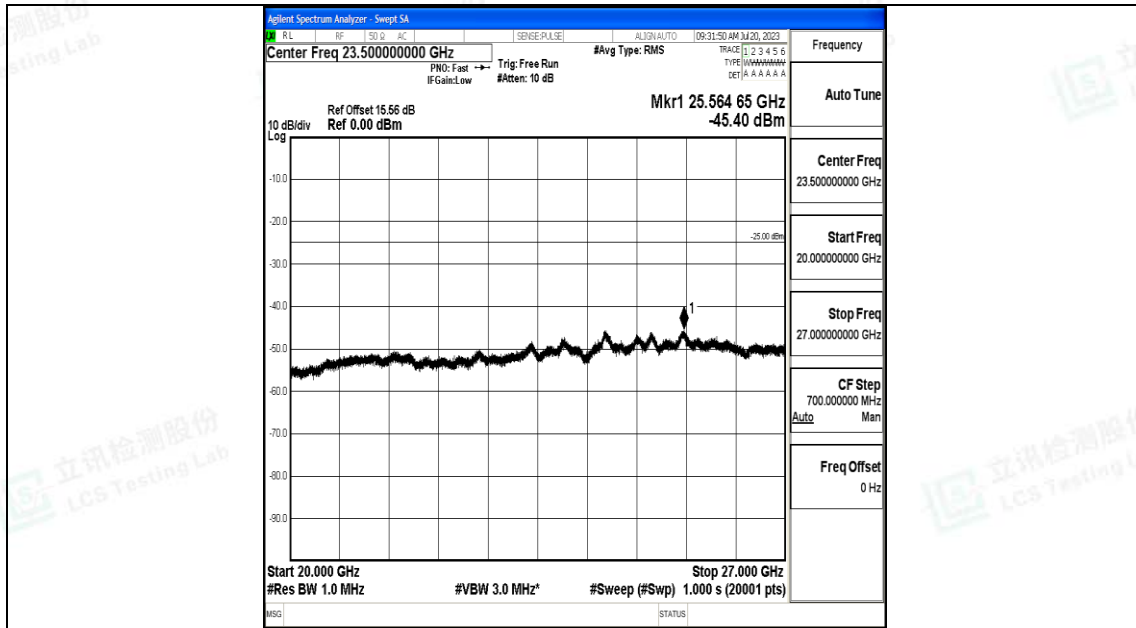

Band7_15MHz_QPSK_21375_1RB#0_1000~20000_1000~20000

Band7_15MHz_QPSK_21375_1RB#0_20000~27000_20000~27000