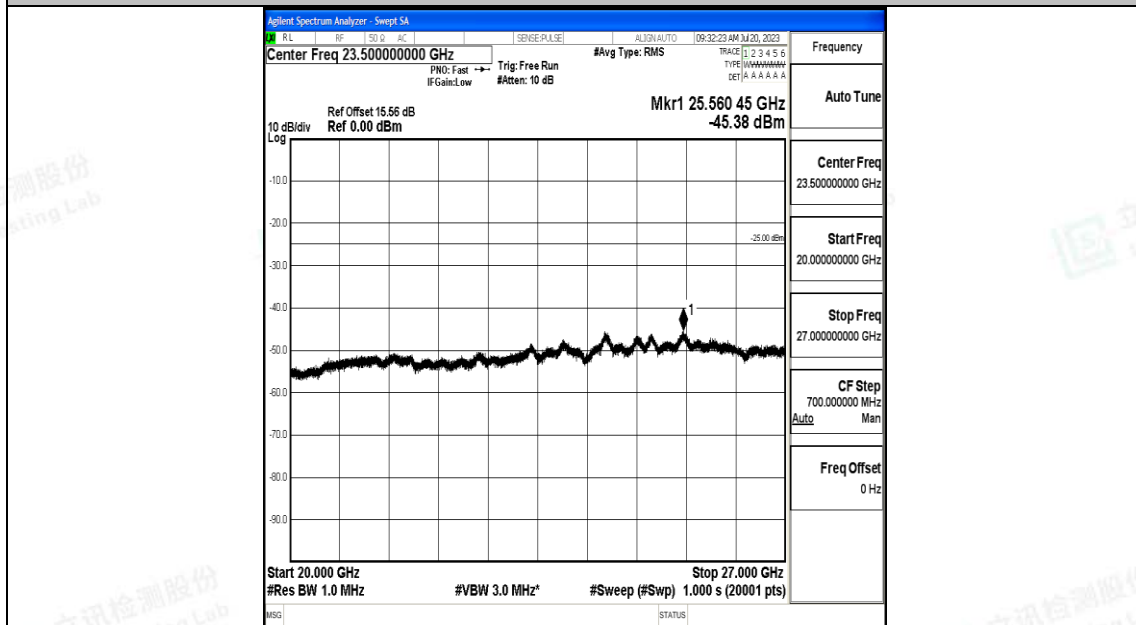

Band7_15MHz_16QAM_21375_1RB#0_1000~20000_1000~20000

Band7_15MHz_16QAM_21375_1RB#0_20000~27000_20000~27000