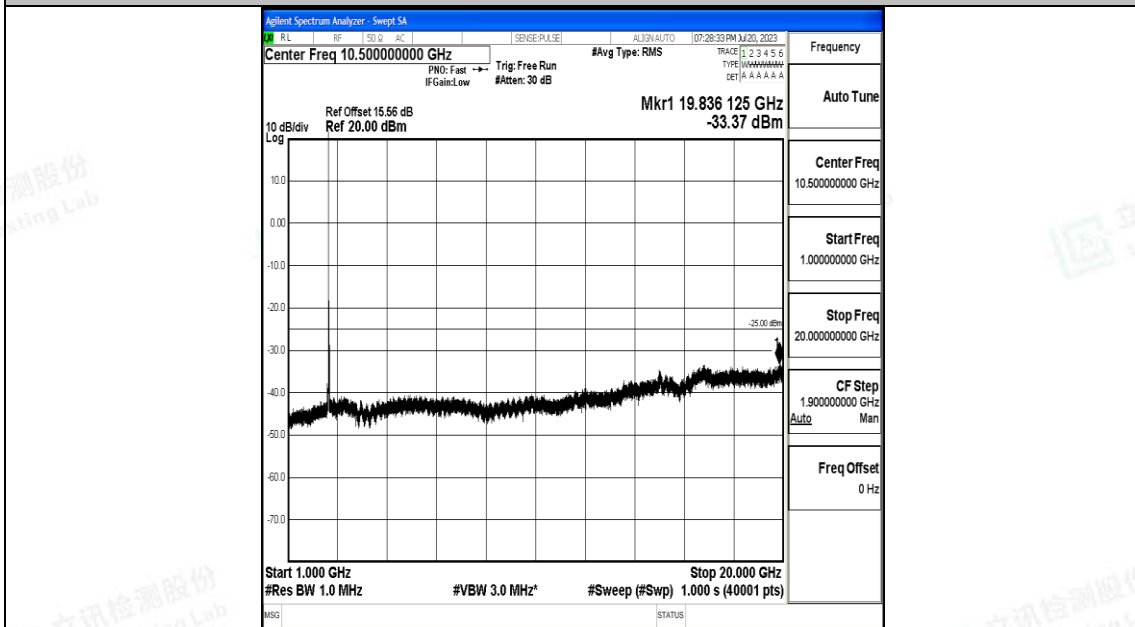

Band7_20MHz_16QAM_21100_1RB#0_20000~27000_20000~27000

Band7_20MHz_QPSK_21350_1RB#0_0.009~0.15_0.009~0.15

Band7_20MHz_QPSK_21350_1RB#0_0.15~30_0.15~30

Band7_20MHz_QPSK_21350_1RB#0_30~1000_30~1000

Band7_20MHz_QPSK_21350_1RB#0_1000~20000_1000~20000