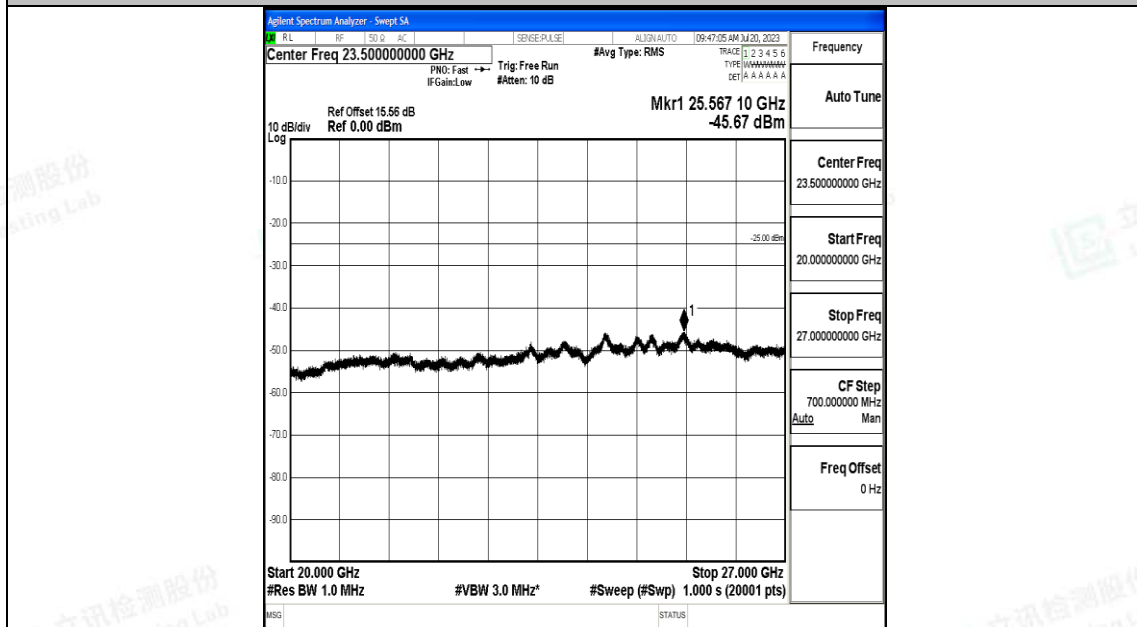

Band7_20MHz_QPSK_21350_1RB#0_20000~27000_20000~27000

Band7_20MHz_16QAM_21350_1RB#0_0.009~0.15_0.009~0.15

Band7_20MHz_16QAM_21350_1RB#0_0.15~30_0.15~30

Band7_20MHz_16QAM_21350_1RB#0_30~1000_30~1000

Band7_20MHz_16QAM_21350_1RB#0_1000~20000_1000~20000