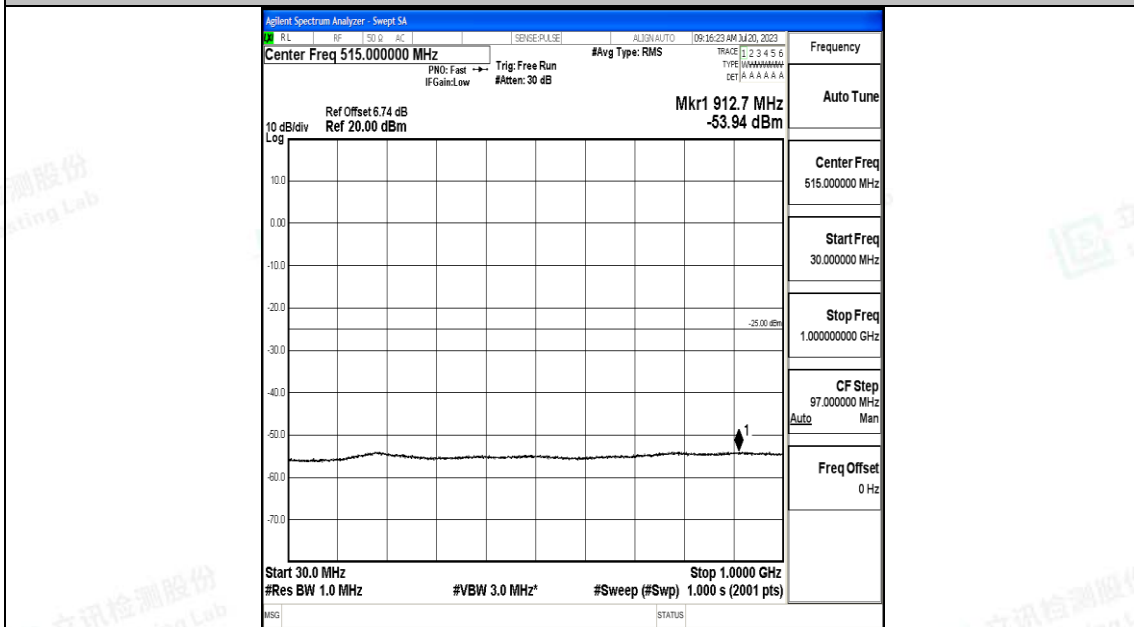

Band7_10MHz_QPSK_21100_1RB#0_30~1000_30~1000

Band7_10MHz_QPSK_21100_1RB#0_1000~20000_1000~20000

Band7_10MHz_QPSK_21100_1RB#0_20000~27000_20000~27000

Band7_10MHz_16QAM_21100_1RB#0_0.009~0.15_0.009~0.15

Band7_10MHz_16QAM_21100_1RB#0_0.15~30_0.15~30