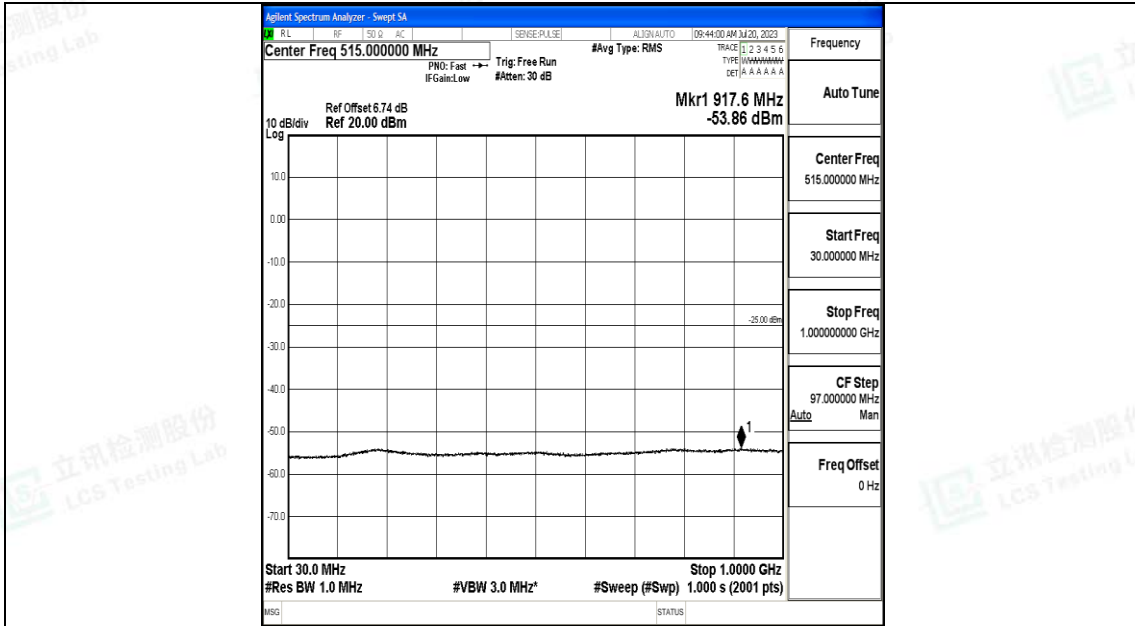

Band7_15MHz_16QAM_21375_1RB#0_30~1000_30~1000

Band7_15MHz_16QAM_21375_1RB#0_1000~20000_1000~20000

Band7_15MHz_16QAM_21375_1RB#0_20000~27000_20000~27000

Band7_20MHz_QPSK_20850_1RB#0_0.009~0.15_0.009~0.15

Band7_20MHz_QPSK_20850_1RB#0_0.15~30_0.15~30