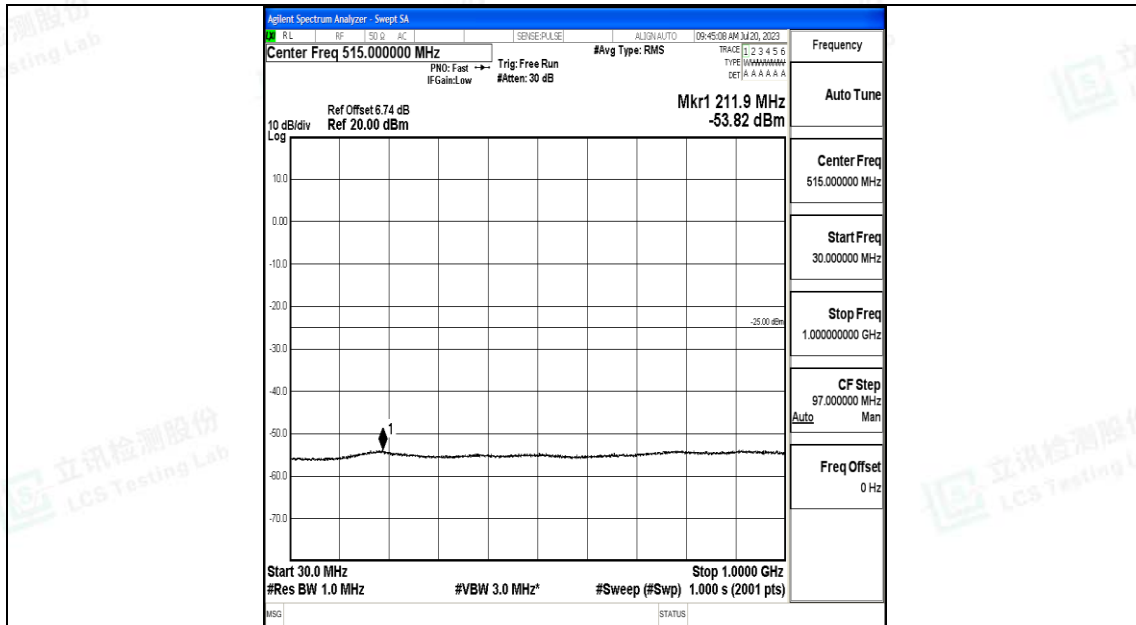

Band7_20MHz_16QAM_20850_1RB#0_30~1000_30~1000

Band7_20MHz_16QAM_20850_1RB#0_1000~20000_1000~20000

Band7_20MHz_16QAM_20850_1RB#0_20000~27000_20000~27000

Band7_20MHz_QPSK_21100_1RB#0_0.009~0.15_0.009~0.15

Band7_20MHz_QPSK_21100_1RB#0_0.15~30_0.15~30