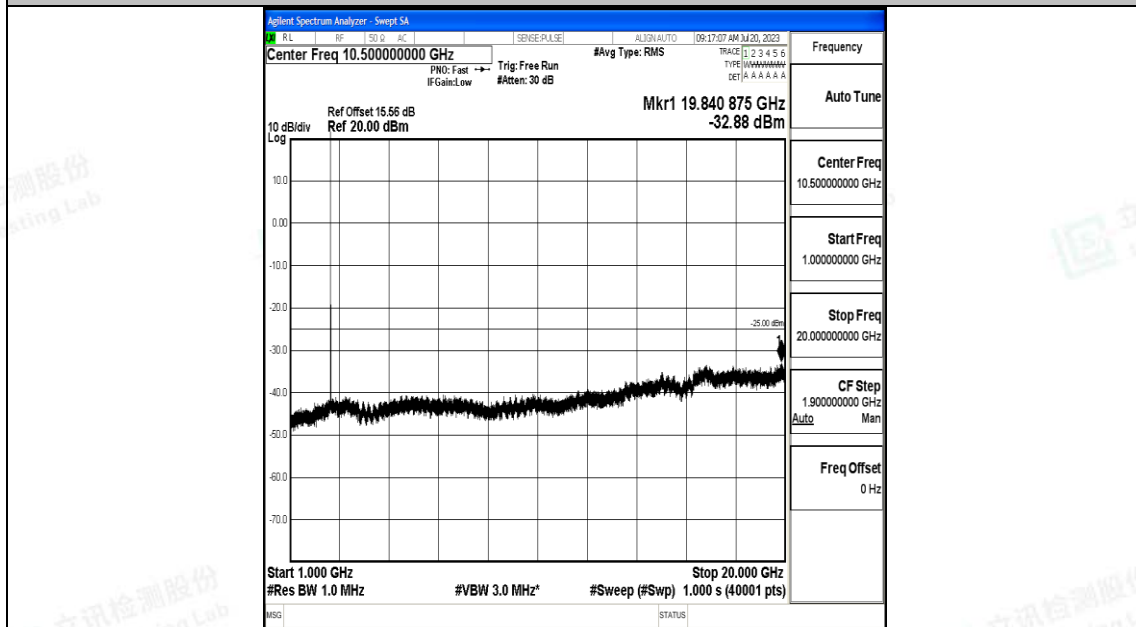

Band7_10MHz_QPSK_21400_1RB#0_30~1000_30~1000

Band7_10MHz_QPSK_21400_1RB#0_1000~20000_1000~20000