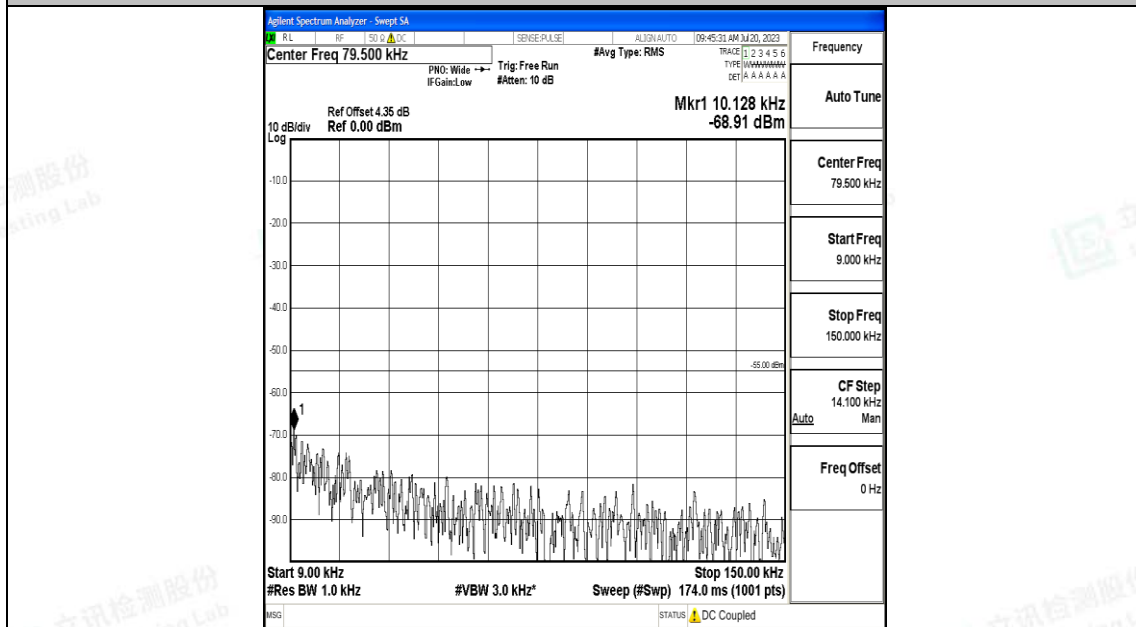

Band7_20MHz_QPSK_21100_1RB#0_20000~27000_20000~27000

Band7_20MHz_16QAM_21100_1RB#0_0.009~0.15_0.009~0.15