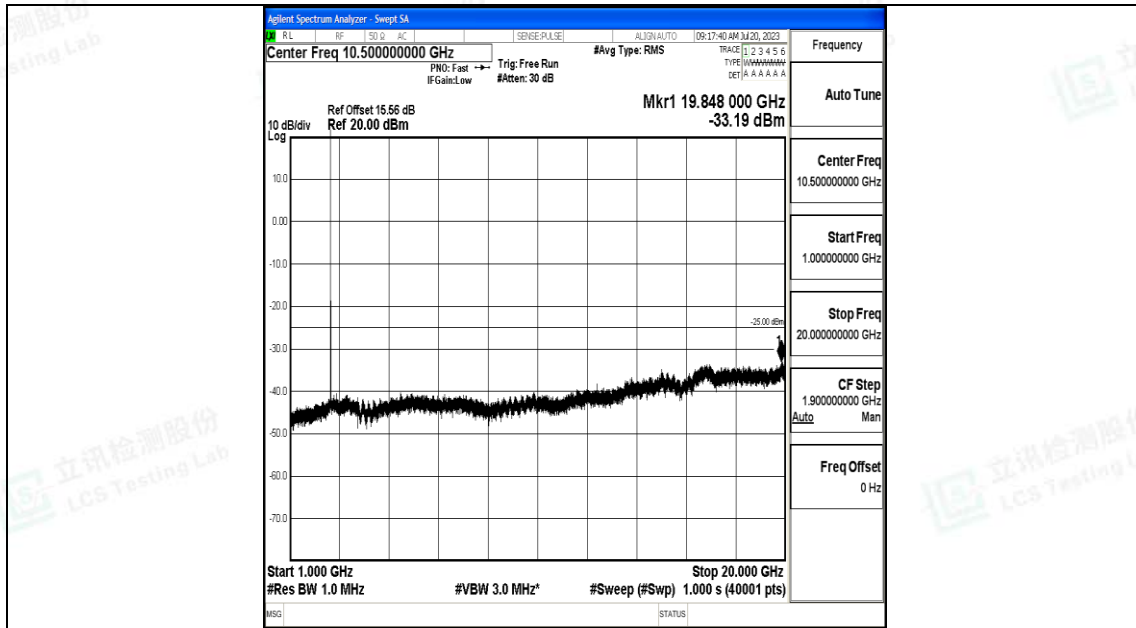

Band7_10MHz_16QAM_21400_1RB#0_30~1000_30~1000

Band7_10MHz_16QAM_21400_1RB#0_1000~20000_1000~20000