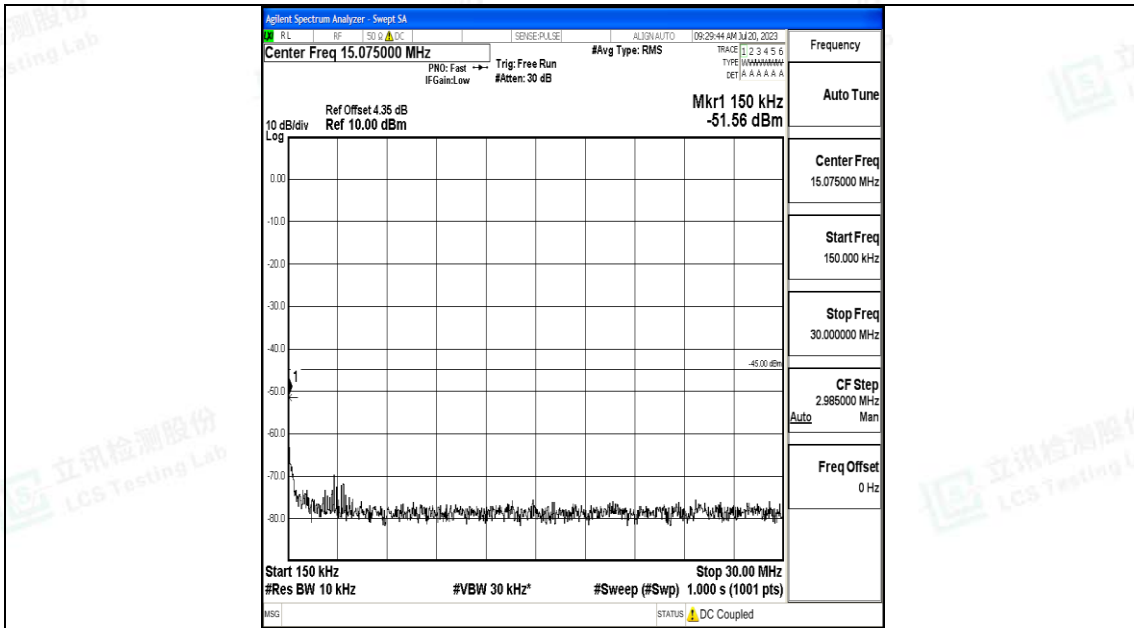

Band7_15MHz_QPSK_20825_1RB#0_30~1000_30~1000

Band7_15MHz_QPSK_20825_1RB#0_1000~20000_1000~20000

Band7_15MHz_QPSK_20825_1RB#0_20000~27000_20000~27000

Band7_15MHz_16QAM_20825_1RB#0_0.009~0.15_0.009~0.15

Band7_15MHz_16QAM_20825_1RB#0_0.15~30_0.15~30