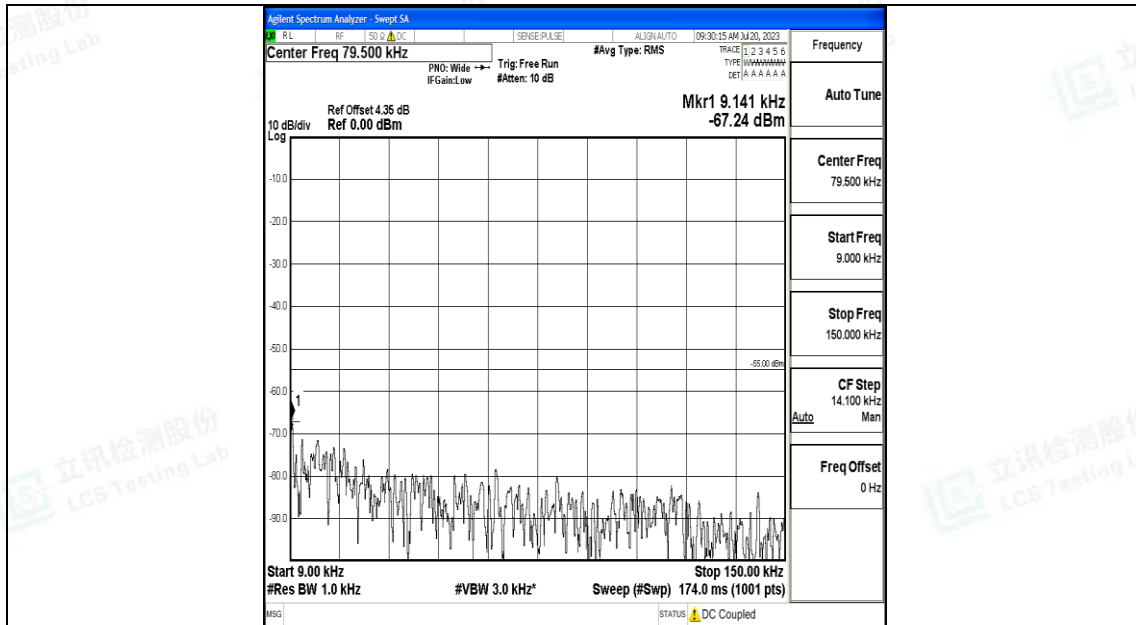

Band7_15MHz_16QAM_20825_1RB#0_30~1000_30~1000

Band7_15MHz_16QAM_20825_1RB#0_1000~20000_1000~20000

Band7_15MHz_16QAM_20825_1RB#0_20000~27000_20000~27000

Band7_15MHz_QPSK_21100_1RB#0_0.009~0.15_0.009~0.15

Band7_15MHz_QPSK_21100_1RB#0_0.15~30_0.15~30