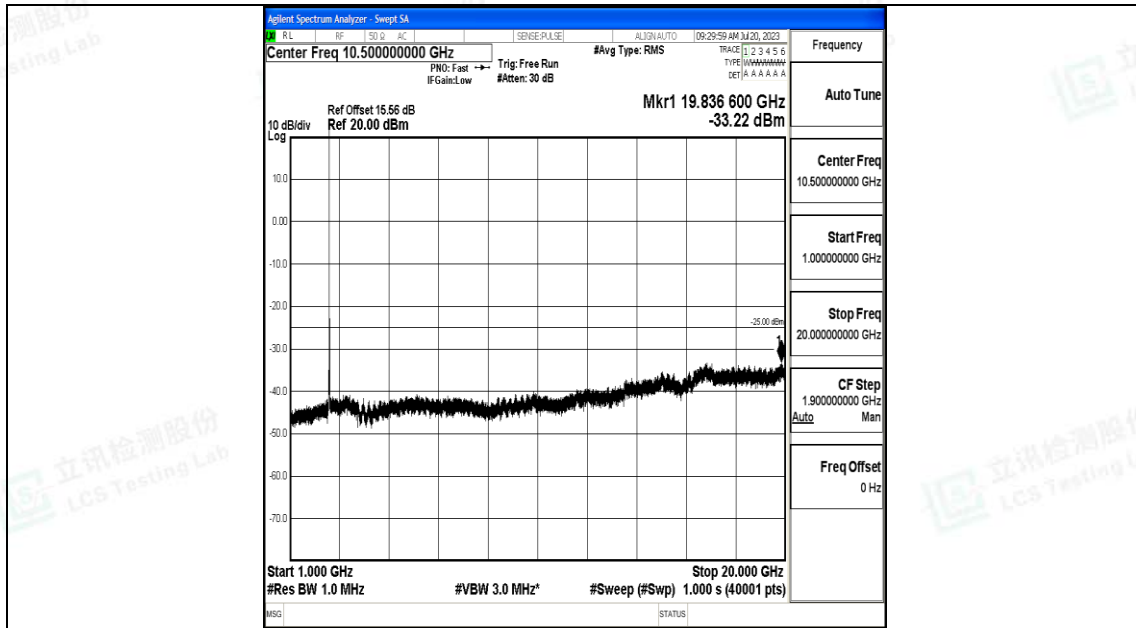

Band7_15MHz_16QAM_20825_1RB#0_30~1000_30~1000

Band7_15MHz_16QAM_20825_1RB#0_1000~20000_1000~20000