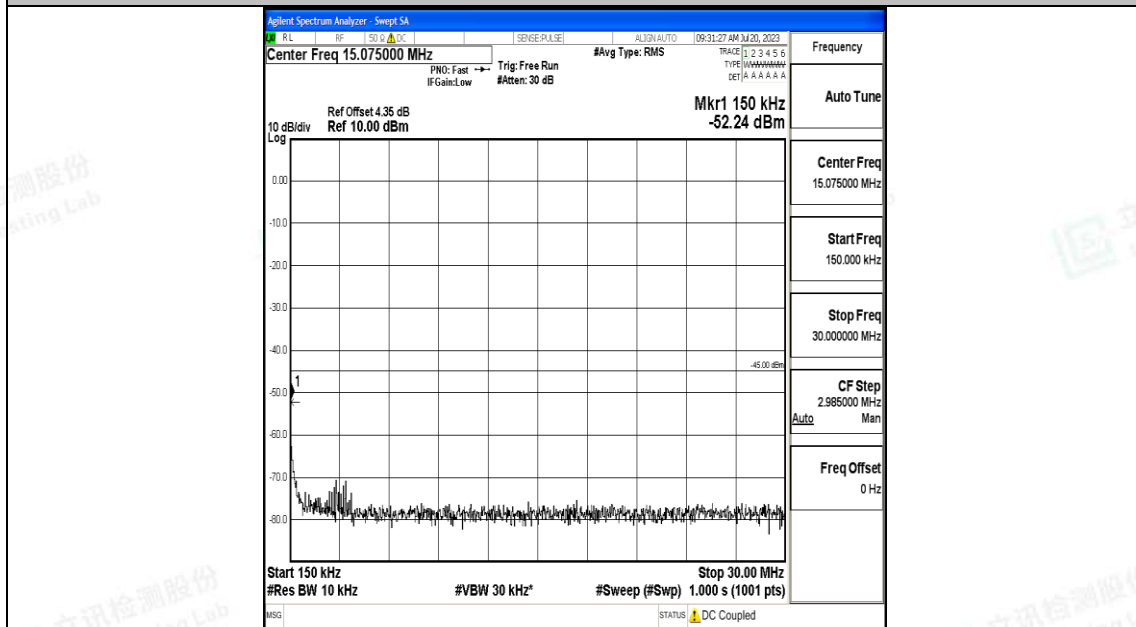

Band7_15MHz_16QAM_21100_1RB#0_30~1000_30~1000

Band7_15MHz_16QAM_21100_1RB#0_1000~20000_1000~20000

Band7_15MHz_16QAM_21100_1RB#0_20000~27000_20000~27000

Band7_15MHz_QPSK_21375_1RB#0_0.009~0.15_0.009~0.15

Band7_15MHz_QPSK_21375_1RB#0_0.15~30_0.15~30