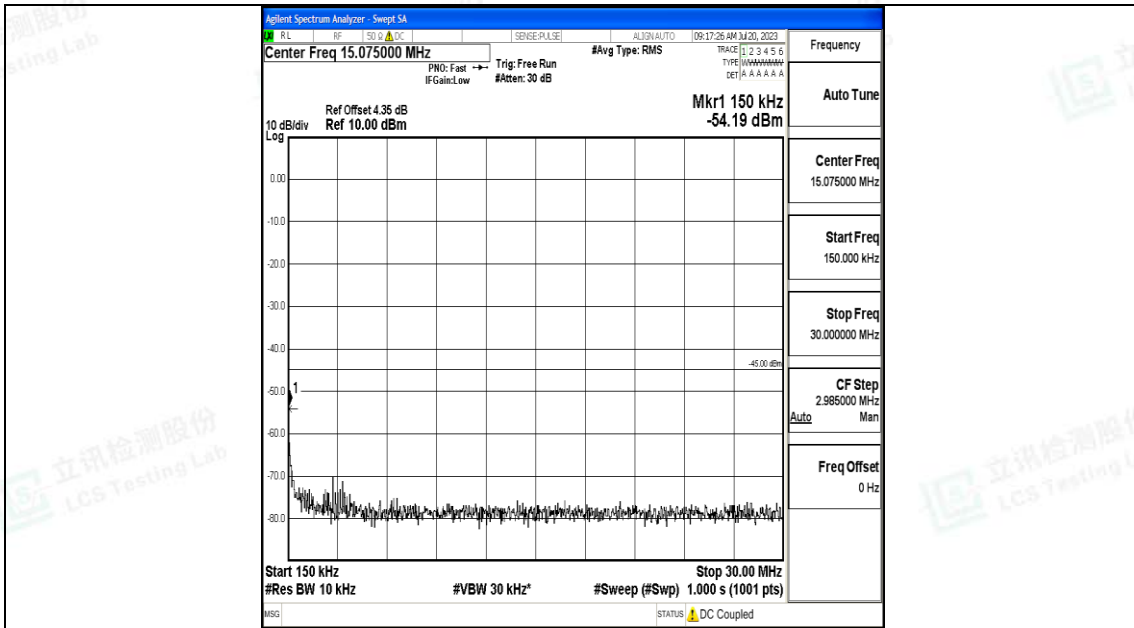

Band7_10MHz_QPSK_21400_1RB#0_30~1000_30~1000

Band7_10MHz_QPSK_21400_1RB#0_1000~20000_1000~20000

Band7_10MHz_QPSK_21400_1RB#0_20000~27000_20000~27000

Band7_10MHz_16QAM_21400_1RB#0_0.009~0.15_0.009~0.15

Band7_10MHz_16QAM_21400_1RB#0_0.15~30_0.15~30