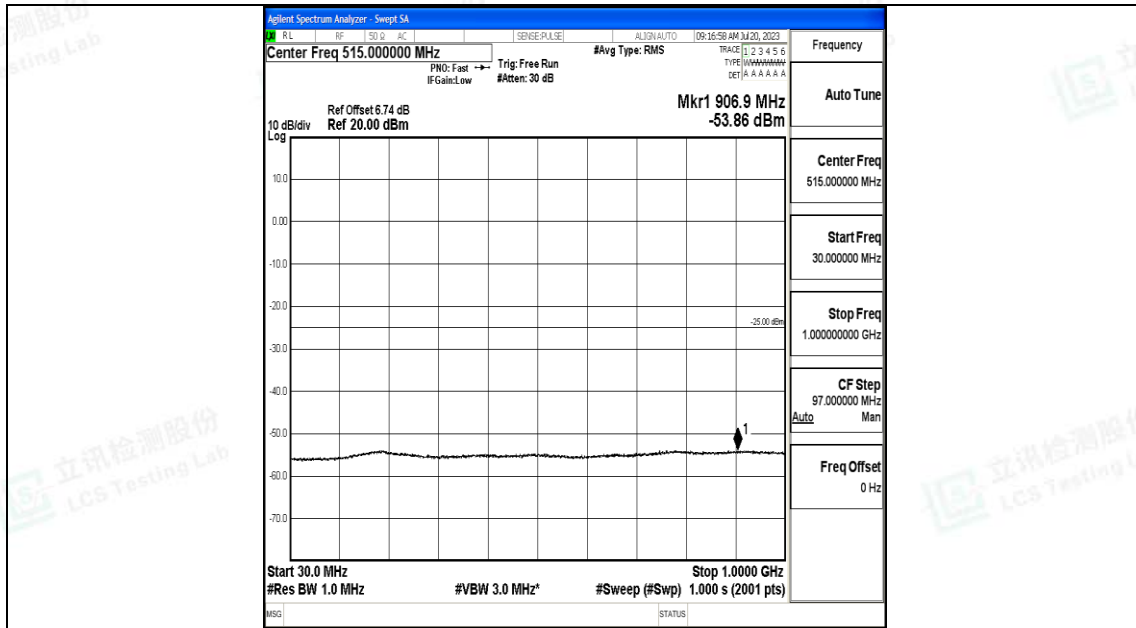

Band7_10MHz_16QAM_21100_1RB#0_30~1000_30~1000

Band7_10MHz_16QAM_21100_1RB#0_1000~20000_1000~20000

Band7_10MHz_16QAM_21100_1RB#0_20000~27000_20000~27000

Band7_10MHz_QPSK_21400_1RB#0_0.009~0.15_0.009~0.15

Band7_10MHz_QPSK_21400_1RB#0_0.15~30_0.15~30