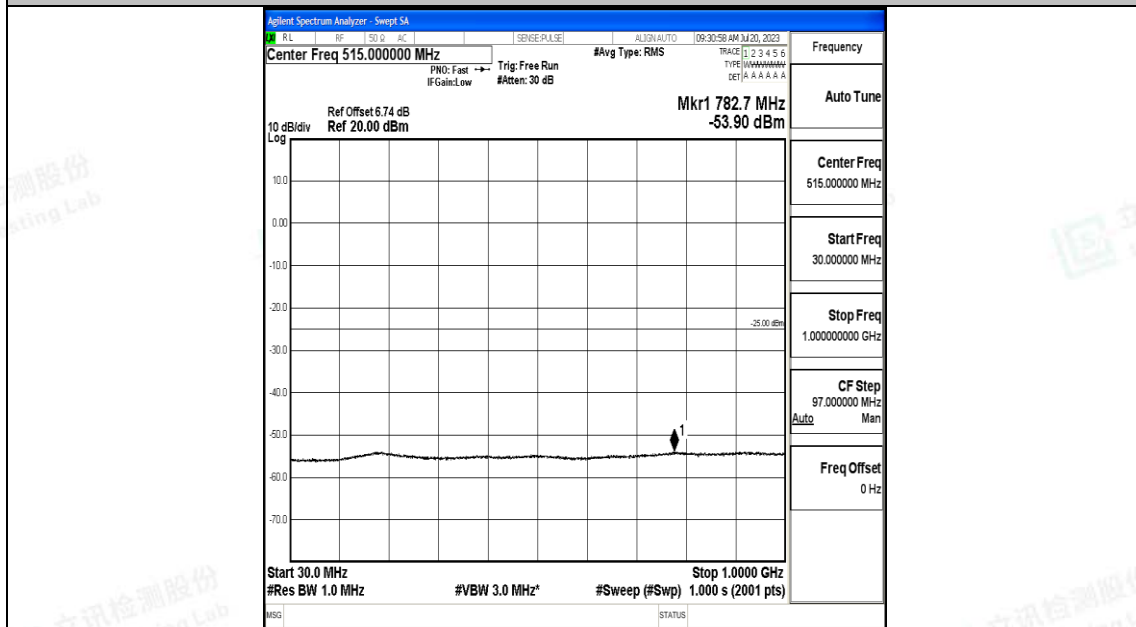

Band7_15MHz_QPSK_21100_1RB#0_30~1000_30~1000

Band7_15MHz_QPSK_21100_1RB#0_1000~20000_1000~20000

Band7_15MHz_QPSK_21100_1RB#0_20000~27000_20000~27000

Band7_15MHz_16QAM_21100_1RB#0_0.009~0.15_0.009~0.15

Band7_15MHz_16QAM_21100_1RB#0_0.15~30_0.15~30