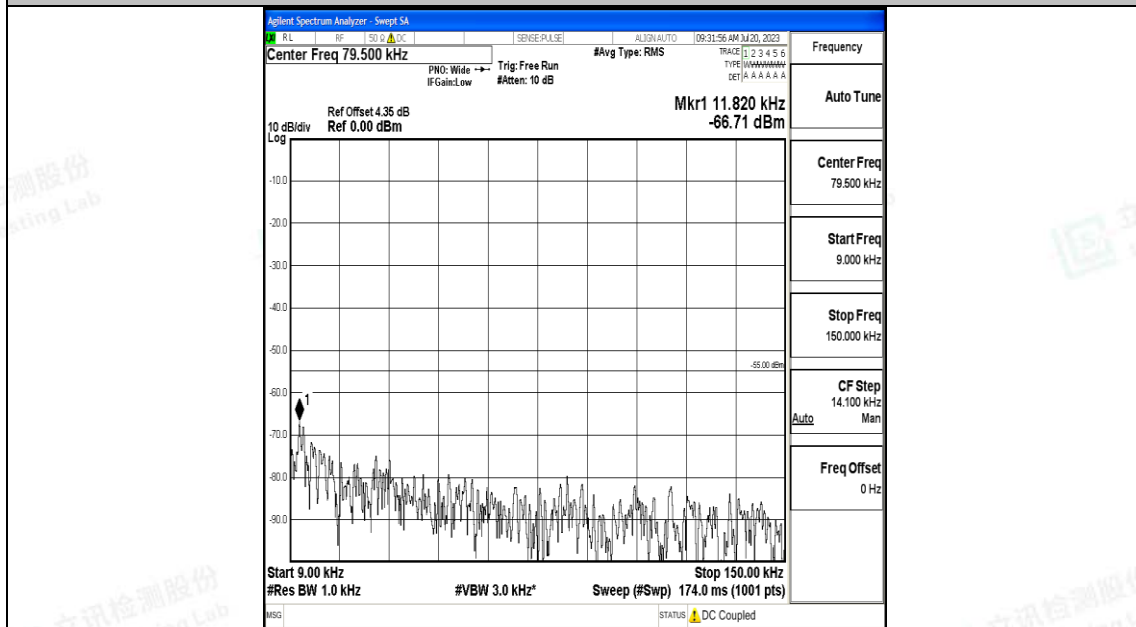

Band7_15MHz_QPSK_21375_1RB#0_30~1000_30~1000

Band7_15MHz_QPSK_21375_1RB#0_1000~20000_1000~20000

Band7_15MHz_QPSK_21375_1RB#0_20000~27000_20000~27000

Band7_15MHz_16QAM_21375_1RB#0_0.009~0.15_0.009~0.15

Band7_15MHz_16QAM_21375_1RB#0_0.15~30_0.15~30