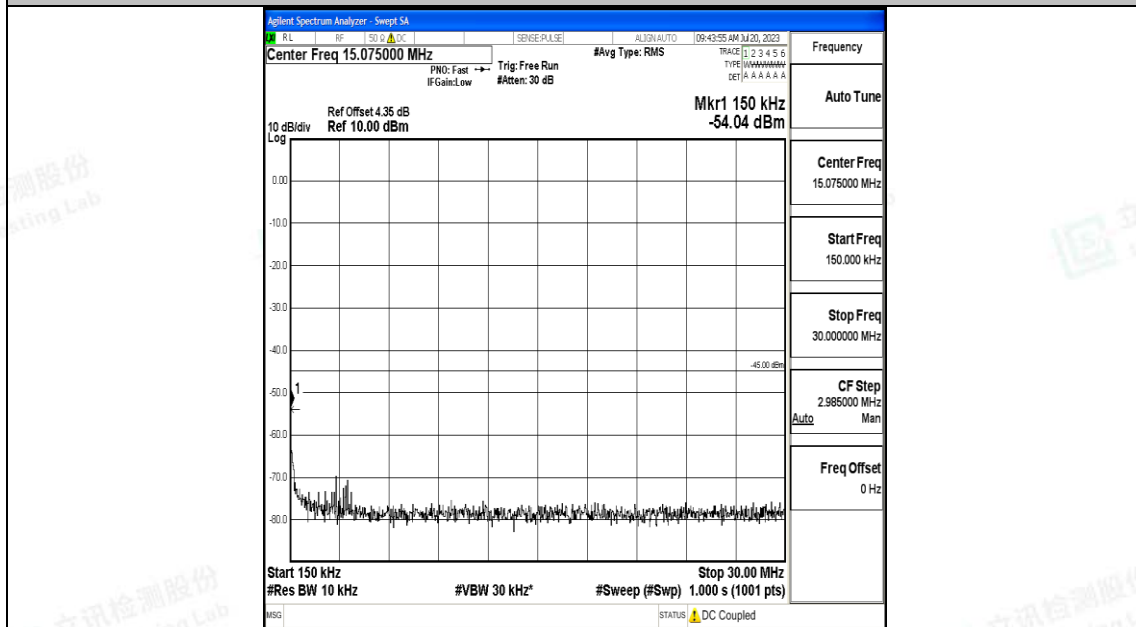

Band7_15MHz_16QAM_21375_1RB#0_30~1000_30~1000

Band7_15MHz_16QAM_21375_1RB#0_1000~20000_1000~20000

Band7_15MHz_16QAM_21375_1RB#0_20000~27000_20000~27000

Band7_20MHz_QPSK_20850_1RB#0_0.009~0.15_0.009~0.15

Band7_20MHz_QPSK_20850_1RB#0_0.15~30_0.15~30