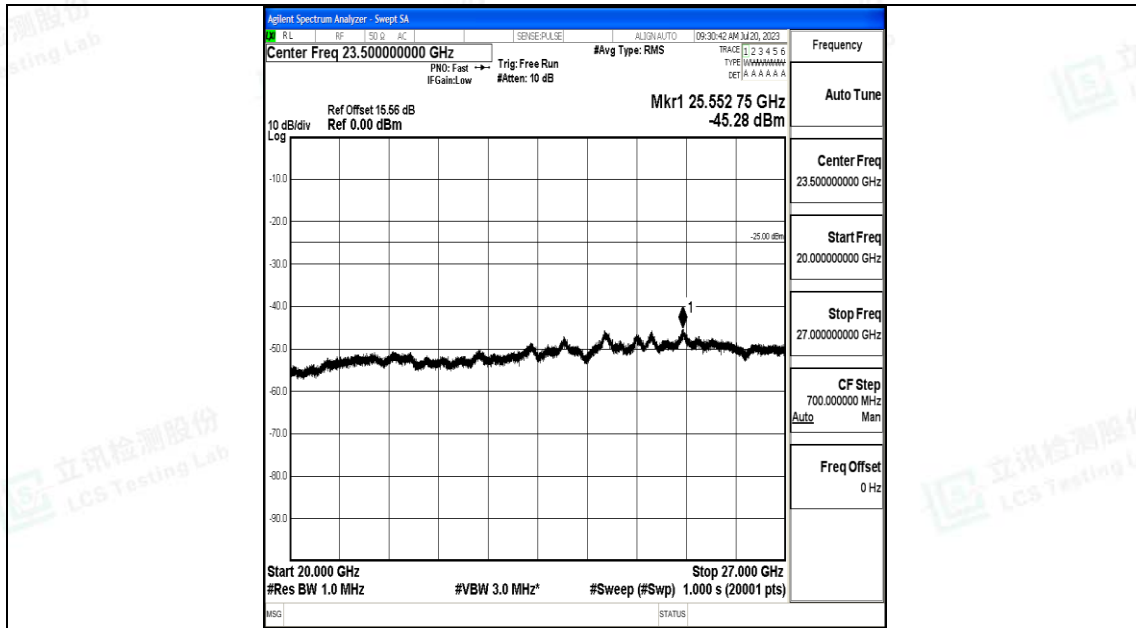

Band7_15MHz_QPSK_21100_1RB#0_1000~20000_1000~20000

Band7_15MHz_QPSK_21100_1RB#0_20000~27000_20000~27000