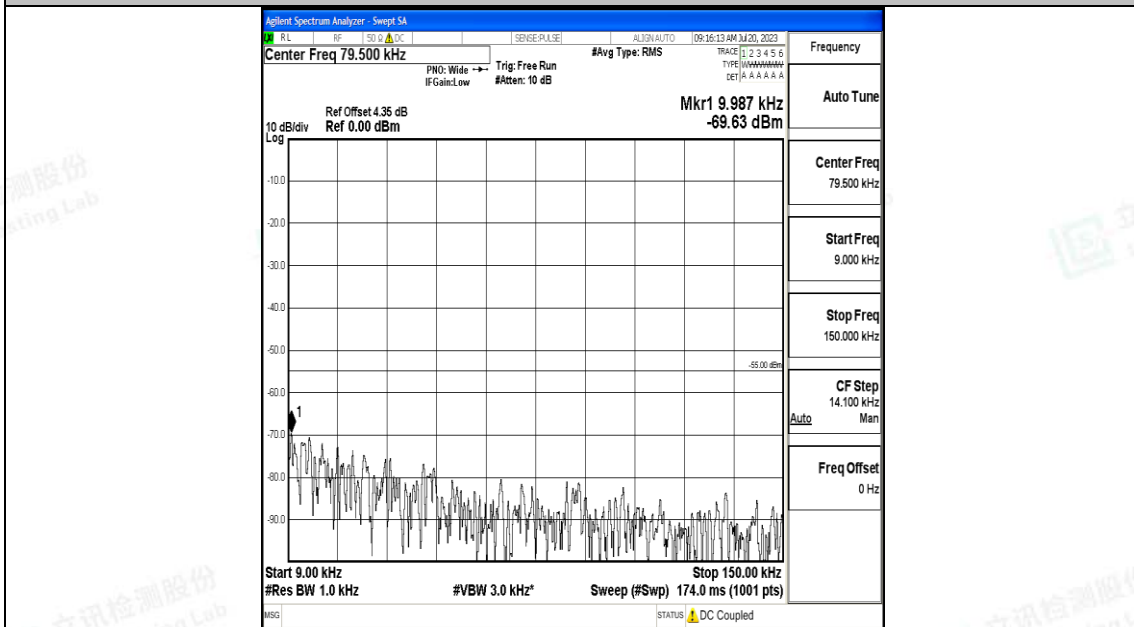

Band7_10MHz_QPSK_21100_1RB#0_30~1000_30~1000

Band7_10MHz_QPSK_21100_1RB#0_1000~20000_1000~20000

Band7_10MHz_QPSK_21100_1RB#0_20000~27000_20000~27000

Band7_10MHz_16QAM_21100_1RB#0_0.009~0.15_0.009~0.15

Band7_10MHz_16QAM_21100_1RB#0_0.15~30_0.15~30