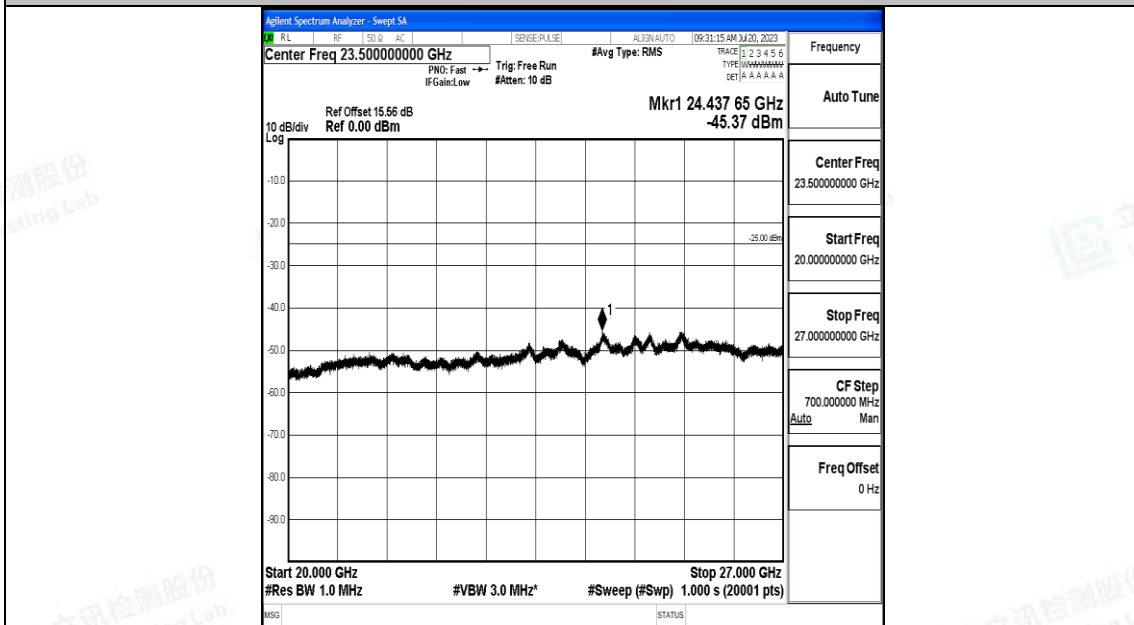

Band7_15MHz_16QAM_21100_1RB#0_1000~20000_1000~20000

Band7_15MHz_16QAM_21100_1RB#0_20000~27000_20000~27000