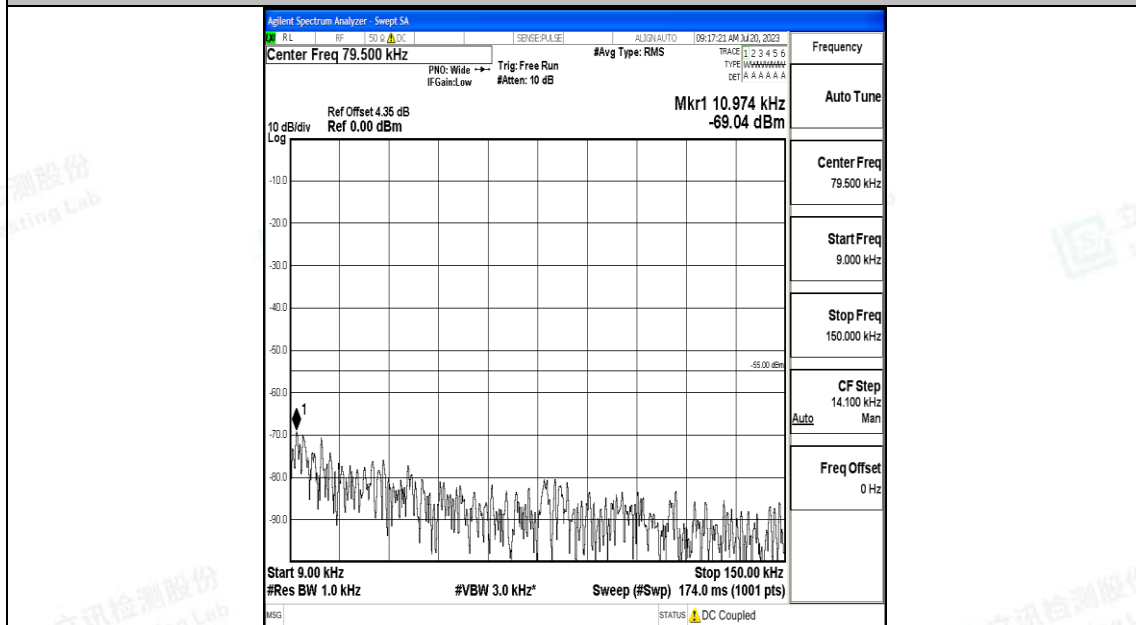

Band7_10MHz_QPSK_21400_1RB#0_30~1000_30~1000

Band7_10MHz_QPSK_21400_1RB#0_1000~20000_1000~20000

Band7_10MHz_QPSK_21400_1RB#0_20000~27000_20000~27000

Band7_10MHz_16QAM_21400_1RB#0_0.009~0.15_0.009~0.15

Band7_10MHz_16QAM_21400_1RB#0_0.15~30_0.15~30