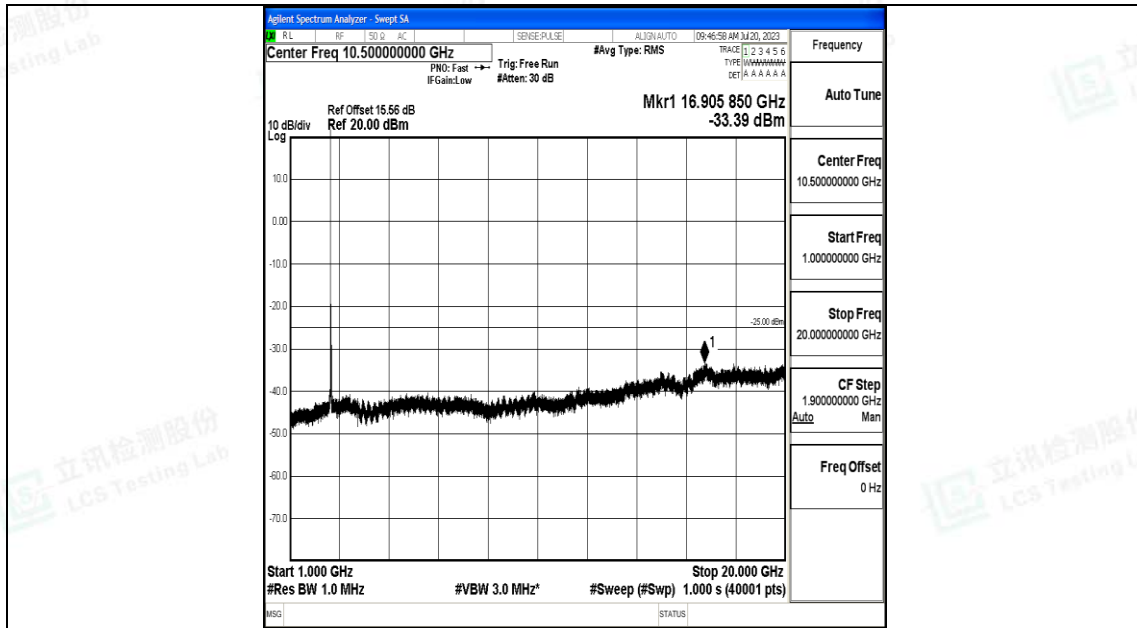

Band7_20MHz_QPSK_21350_1RB#0_20000~27000_20000~27000

Band7_20MHz_16QAM_21350_1RB#0_0.009~0.15_0.009~0.15

Band7_20MHz_16QAM_21350_1RB#0_0.15~30_0.15~30

Band7_20MHz_16QAM_21350_1RB#0_30~1000_30~1000

Band7_20MHz_16QAM_21350_1RB#0_1000~20000_1000~20000