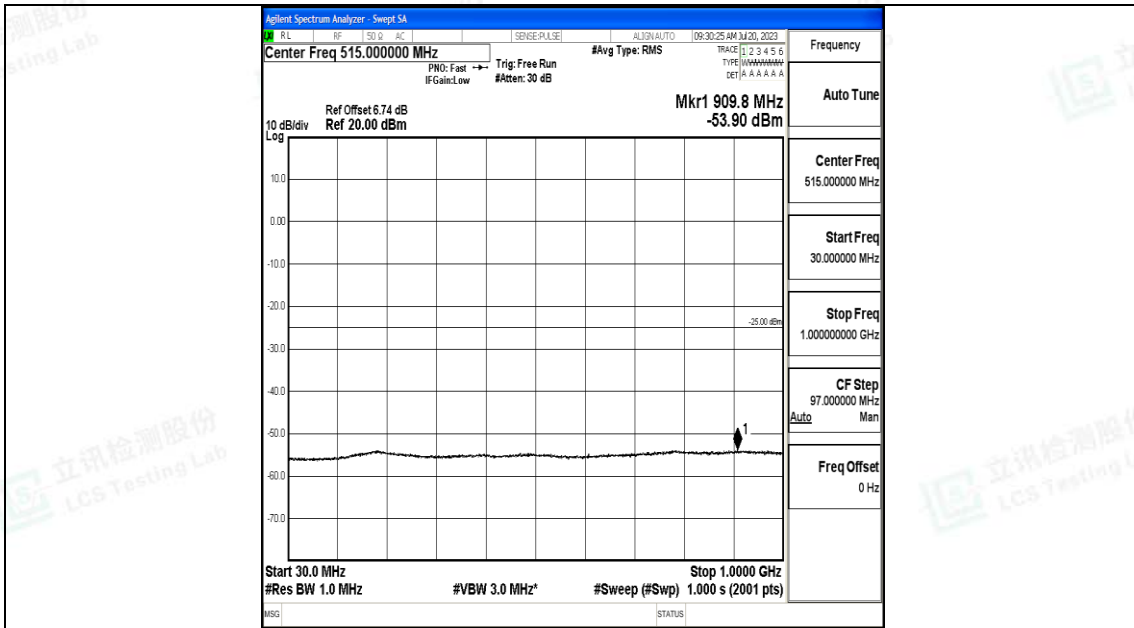

Band7_15MHz_16QAM_20825_1RB#0_30~1000_30~1000

Band7_15MHz_16QAM_20825_1RB#0_1000~20000_1000~20000

Band7_15MHz_16QAM_20825_1RB#0_20000~27000_20000~27000

Band7_15MHz_QPSK_21100_1RB#0_0.009~0.15_0.009~0.15

Band7_15MHz_QPSK_21100_1RB#0_0.15~30_0.15~30