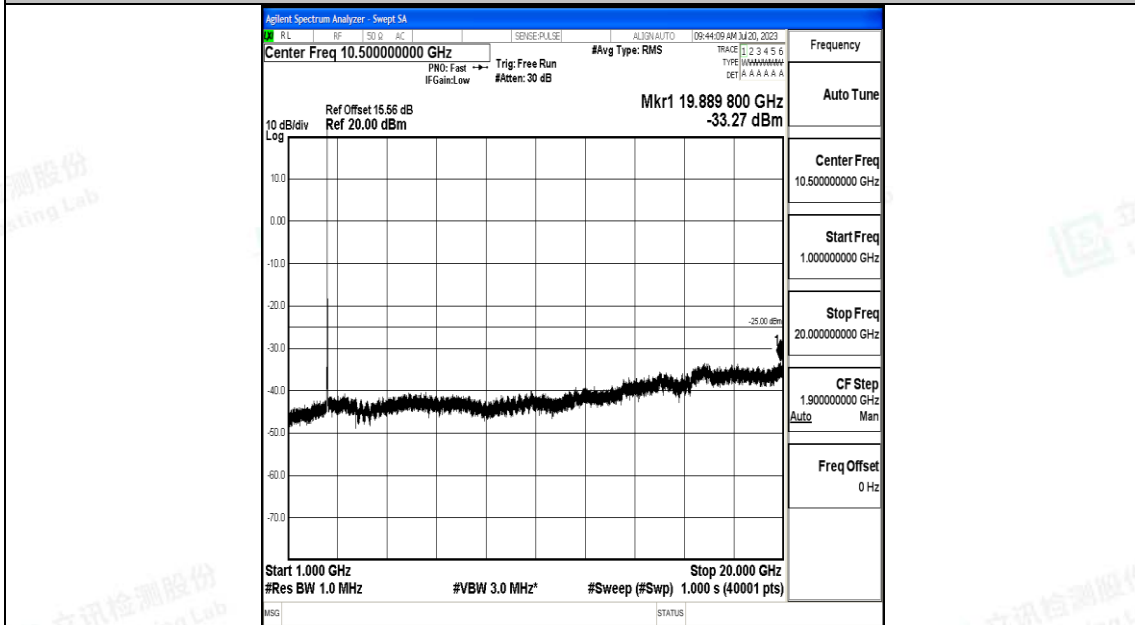

Band7_20MHz_QPSK_20850_1RB#0_30~1000_30~1000

Band7_20MHz_QPSK_20850_1RB#0_1000~20000_1000~20000