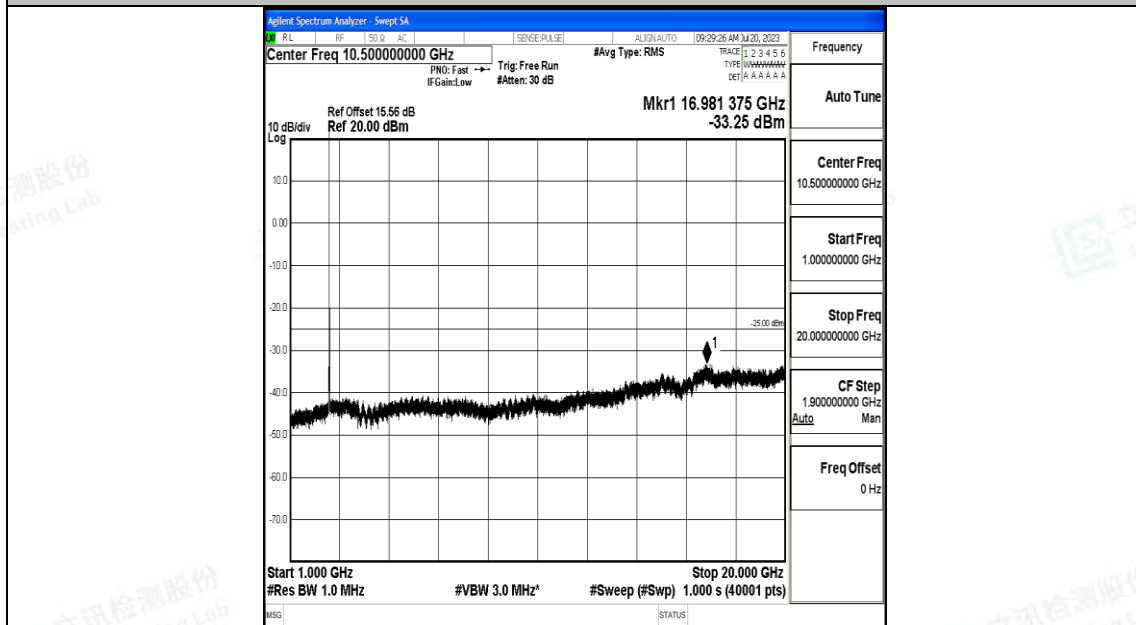

Band7_15MHz_QPSK_20825_1RB#0_30~1000_30~1000

Band7_15MHz_QPSK_20825_1RB#0_1000~20000_1000~20000