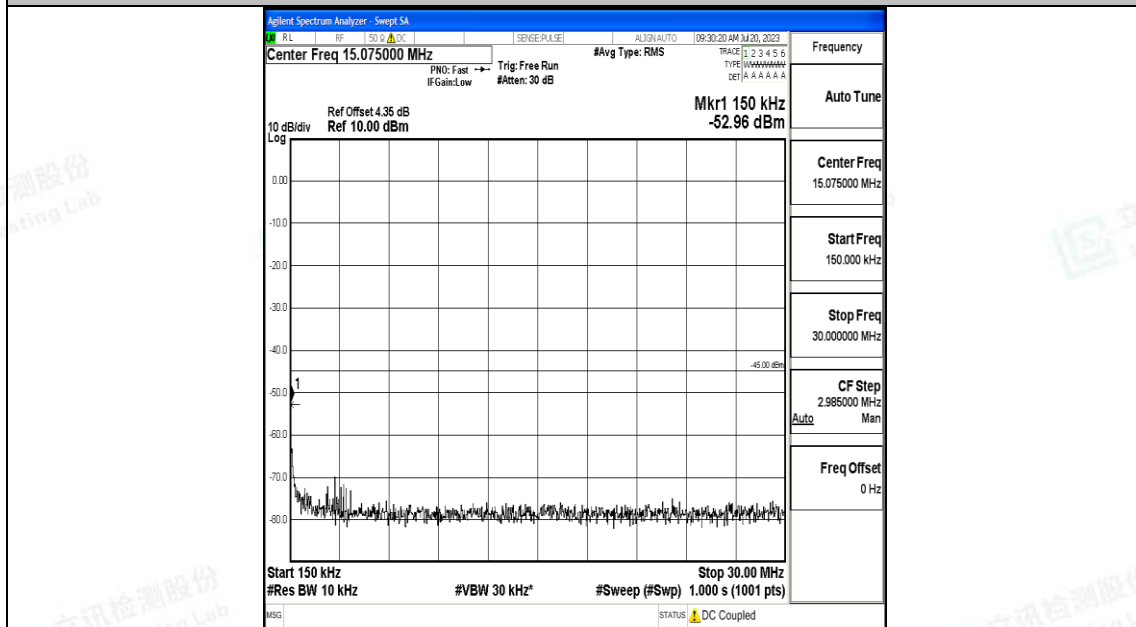

Band7_15MHz_16QAM_20825_1RB#0_30~1000_30~1000

Band7_15MHz_16QAM_20825_1RB#0_1000~20000_1000~20000

Band7_15MHz_16QAM_20825_1RB#0_20000~27000_20000~27000

Band7_15MHz_QPSK_21100_1RB#0_0.009~0.15_0.009~0.15

Band7_15MHz_QPSK_21100_1RB#0_0.15~30_0.15~30