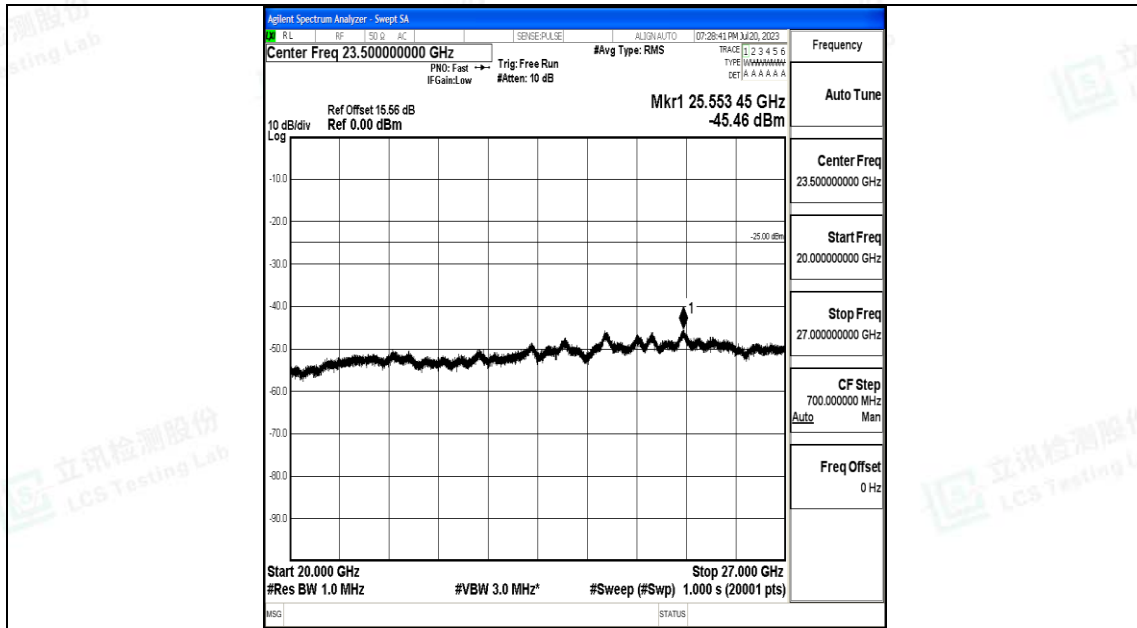

Band7_20MHz_16QAM_21100_1RB#0_20000~27000_20000~27000

Band7_20MHz_QPSK_21350_1RB#0_0.009~0.15_0.009~0.15

Band7_20MHz_QPSK_21350_1RB#0_0.15~30_0.15~30

Band7_20MHz_QPSK_21350_1RB#0_30~1000_30~1000

Band7_20MHz_QPSK_21350_1RB#0_1000~20000_1000~20000