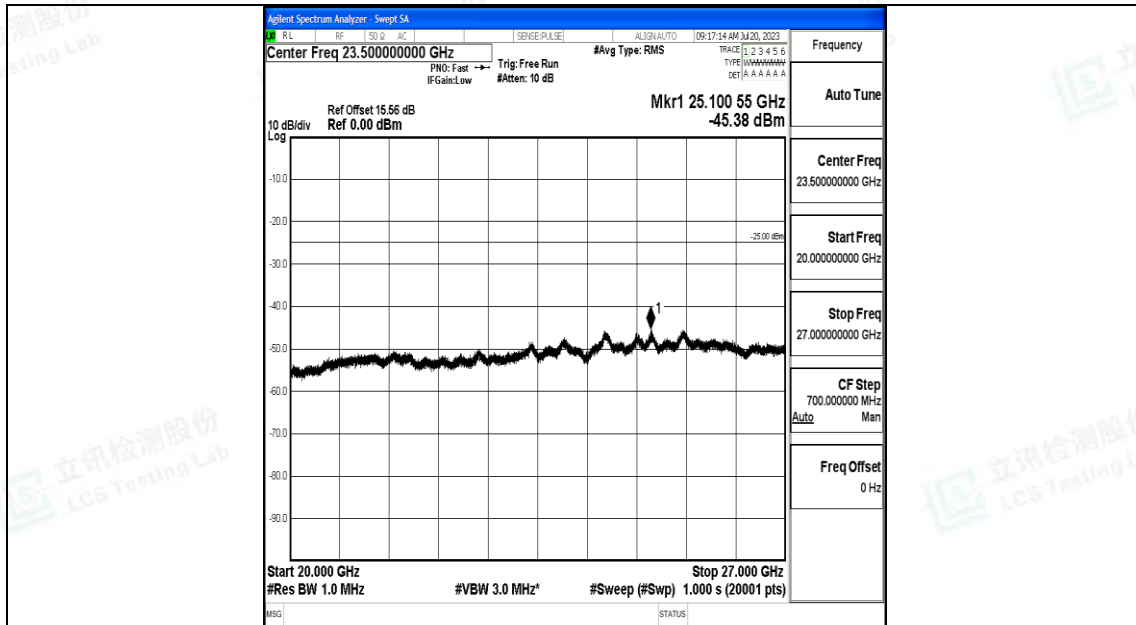

Band7_10MHz_QPSK_21400_1RB#0_1000~20000_1000~20000

Band7_10MHz_QPSK_21400_1RB#0_20000~27000_20000~27000