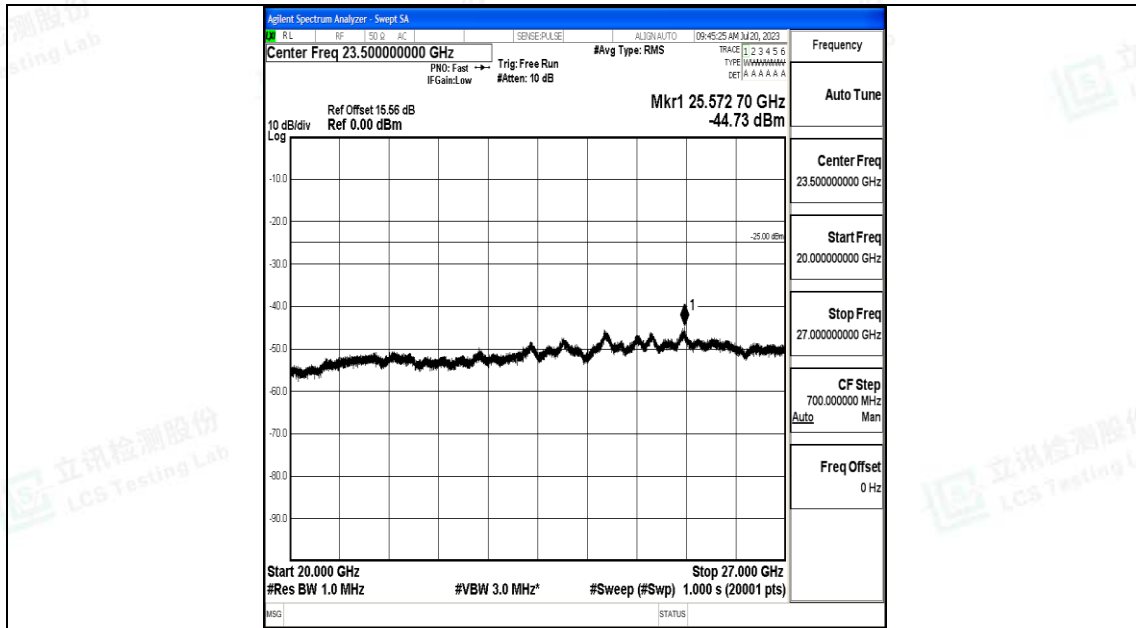

Band7_20MHz_16QAM_20850_1RB#0_30~1000_30~1000

Band7_20MHz_16QAM_20850_1RB#0_1000~20000_1000~20000

Band7_20MHz_16QAM_20850_1RB#0_20000~27000_20000~27000

Band7_20MHz_QPSK_21100_1RB#0_0.009~0.15_0.009~0.15

Band7_20MHz_QPSK_21100_1RB#0_0.15~30_0.15~30