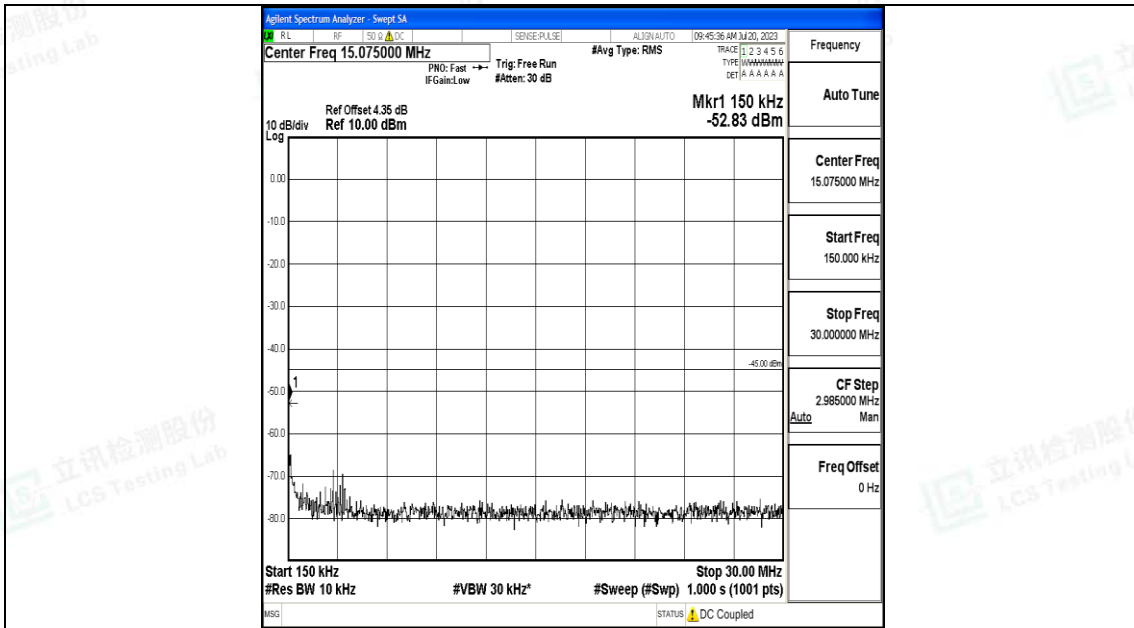

Band7_20MHz_16QAM_21100_1RB#0_0.009~0.15_0.009~0.15

Band7_20MHz_16QAM_21100_1RB#0_0.15~30_0.15~30