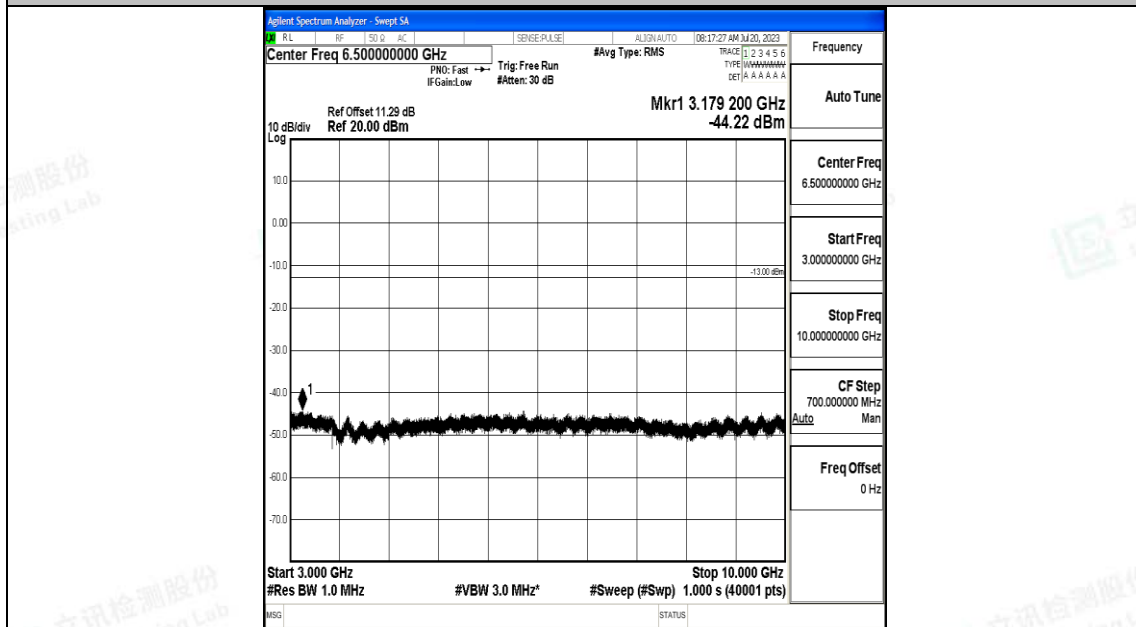

Band5\_3MHz\_16QAM\_20525\_1RB#0\_0.15~30\_0.15~30

Band5\_3MHz\_16QAM\_20525\_1RB#0\_30~1000\_30~1000

Band5\_3MHz\_16QAM\_20525\_1RB#0\_1000~3000\_1000~3000

Band5\_3MHz\_16QAM\_20525\_1RB#0\_3000~10000\_3000~10000