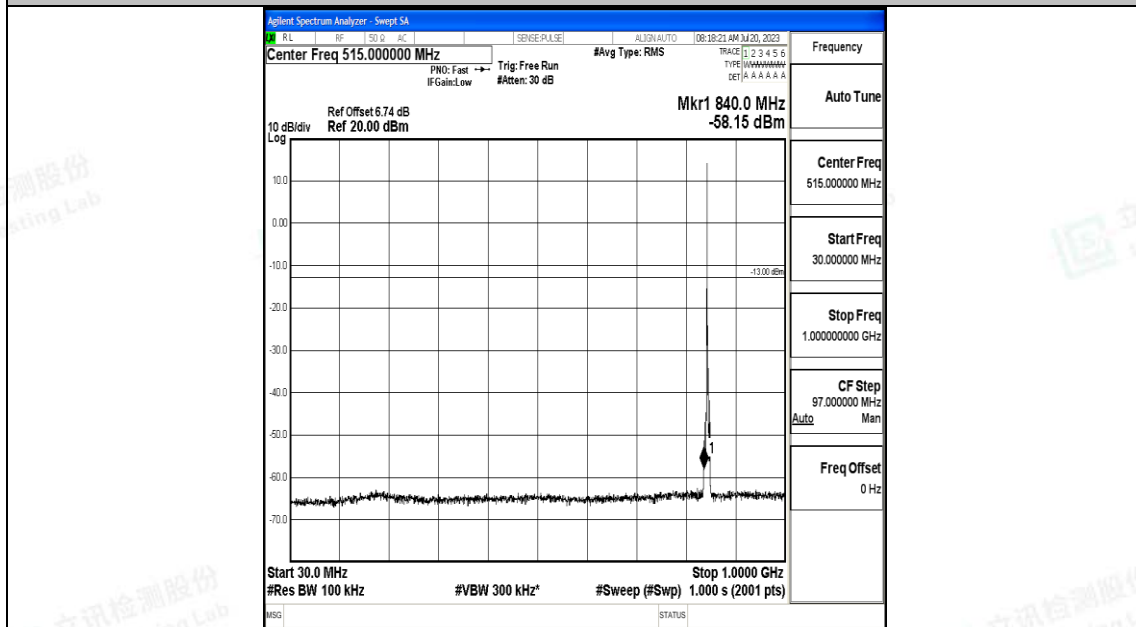

Band5\_3MHz\_QPSK\_20635\_1RB#0\_3000~10000\_3000~10000

Band5\_3MHz\_16QAM\_20635\_1RB#0\_0.009~0.15\_0.009~0.15

Band5\_3MHz\_16QAM\_20635\_1RB#0\_0.15~30\_0.15~30

Band5\_3MHz\_16QAM\_20635\_1RB#0\_30~1000\_30~1000