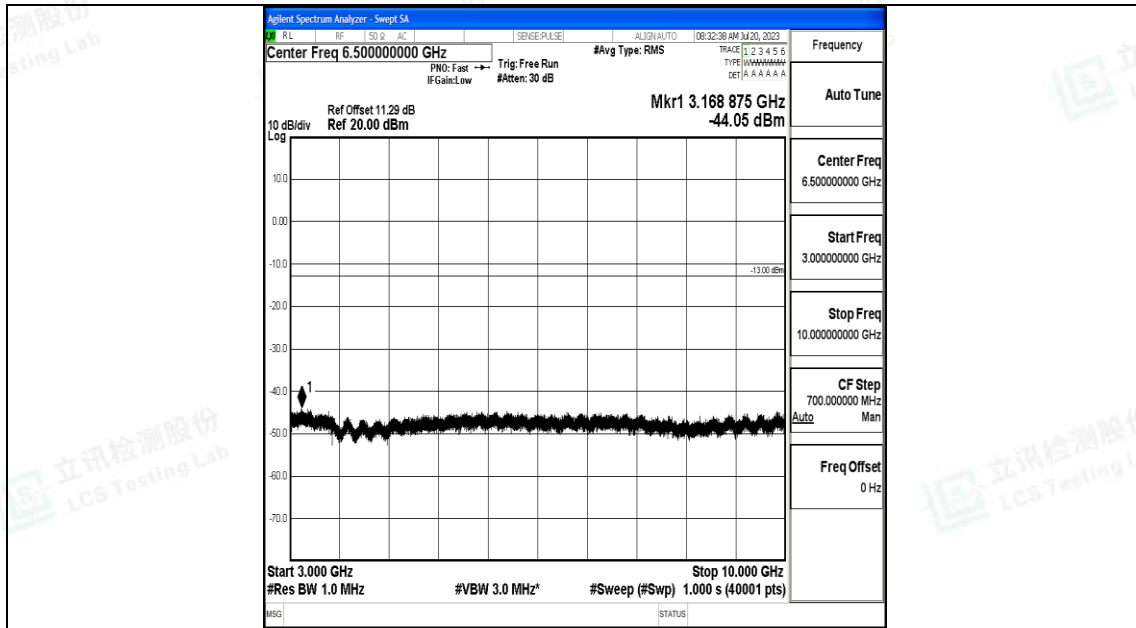

Band5_5MHz_QPSK_20625_1RB#0_1000~3000_1000~3000

Band5_5MHz_QPSK_20625_1RB#0_3000~10000_3000~10000