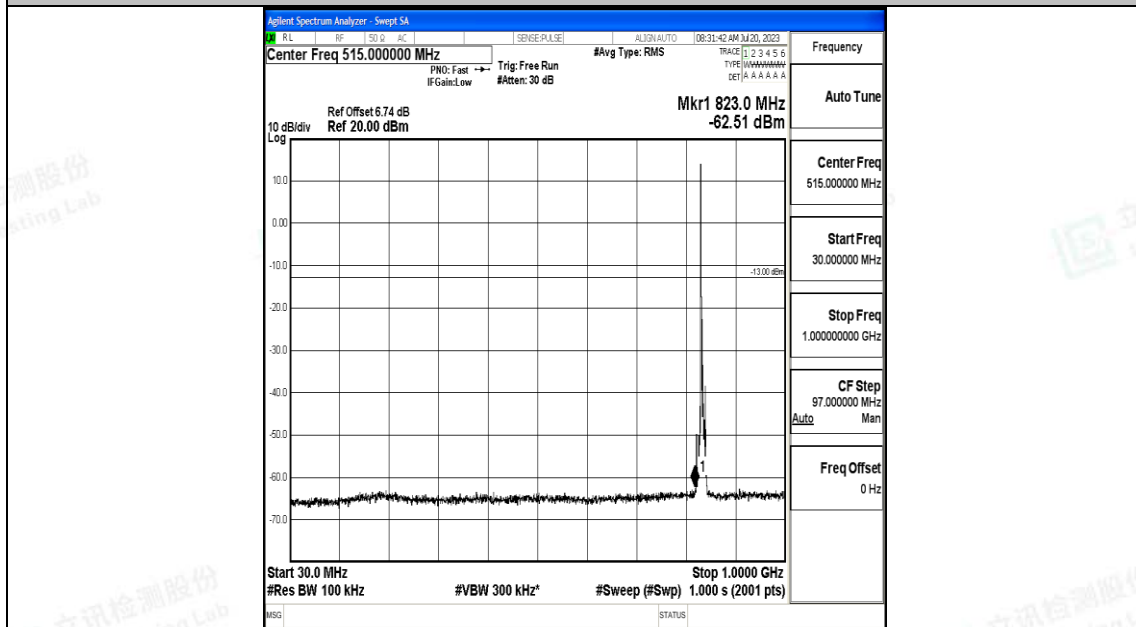

Band5\_5MHz\_QPSK\_20525\_1RB#0\_3000~10000\_3000~10000

Band5\_5MHz\_16QAM\_20525\_1RB#0\_0.009~0.15\_0.009~0.15

Band5\_5MHz\_16QAM\_20525\_1RB#0\_0.15~30\_0.15~30

Band5\_5MHz\_16QAM\_20525\_1RB#0\_30~1000\_30~1000