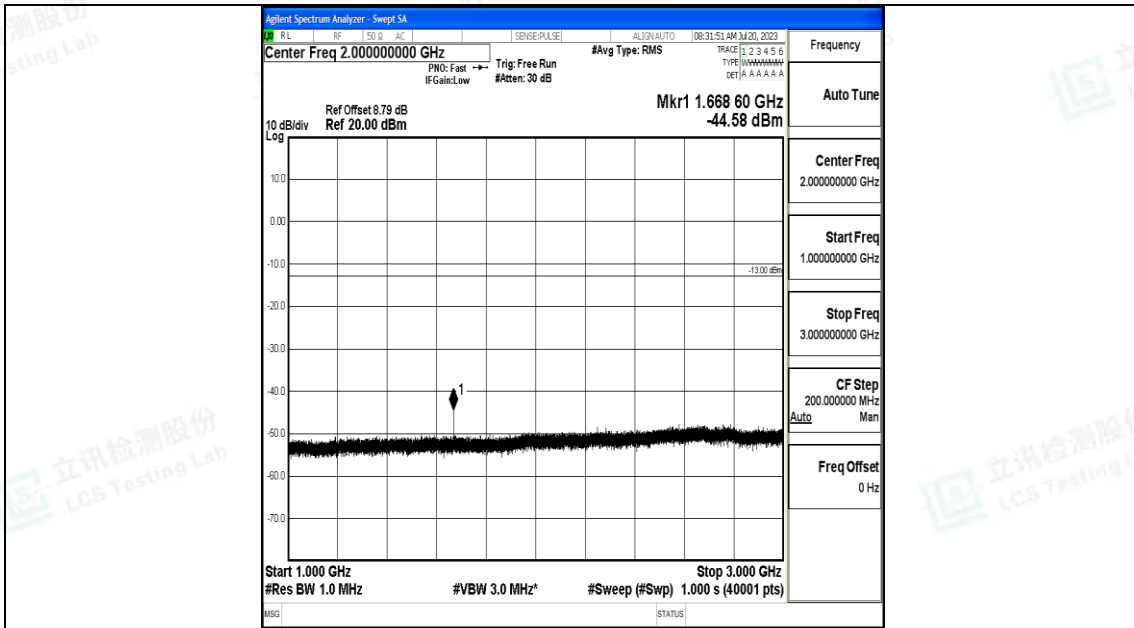

Band5\_5MHz\_QPSK\_20525\_1RB#0\_3000~10000\_3000~10000

Band5\_5MHz\_16QAM\_20525\_1RB#0\_0.009~0.15\_0.009~0.15

Band5\_5MHz\_16QAM\_20525\_1RB#0\_0.15~30\_0.15~30

Band5\_5MHz\_16QAM\_20525\_1RB#0\_30~1000\_30~1000