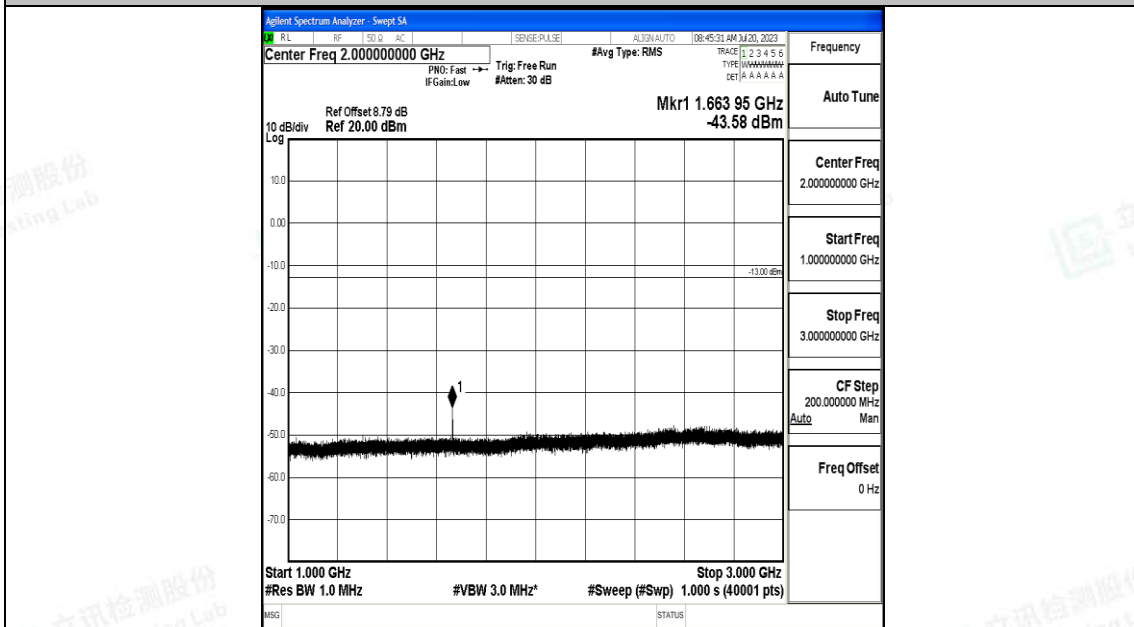

Band5_10MHz_QPSK_20525_1RB#0_30~1000_30~1000

Band5_10MHz_QPSK_20525_1RB#0_1000~3000_1000~3000