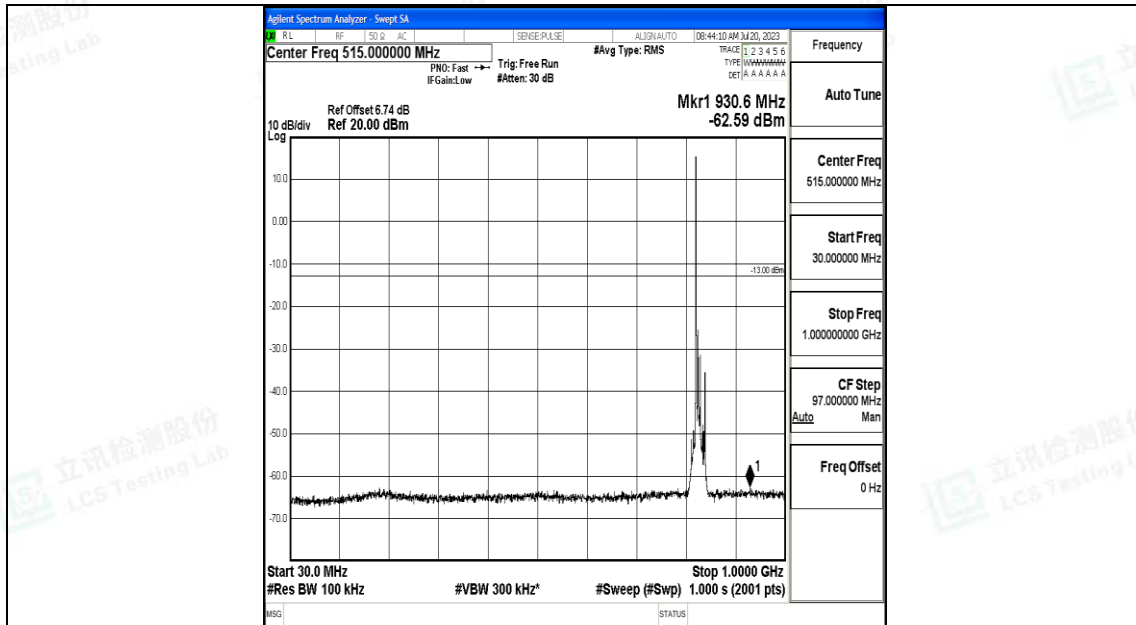

Band5_10MHz_QPSK_20450_1RB#0_0.15~30_0.15~30

Band5_10MHz_QPSK_20450_1RB#0_30~1000_30~1000