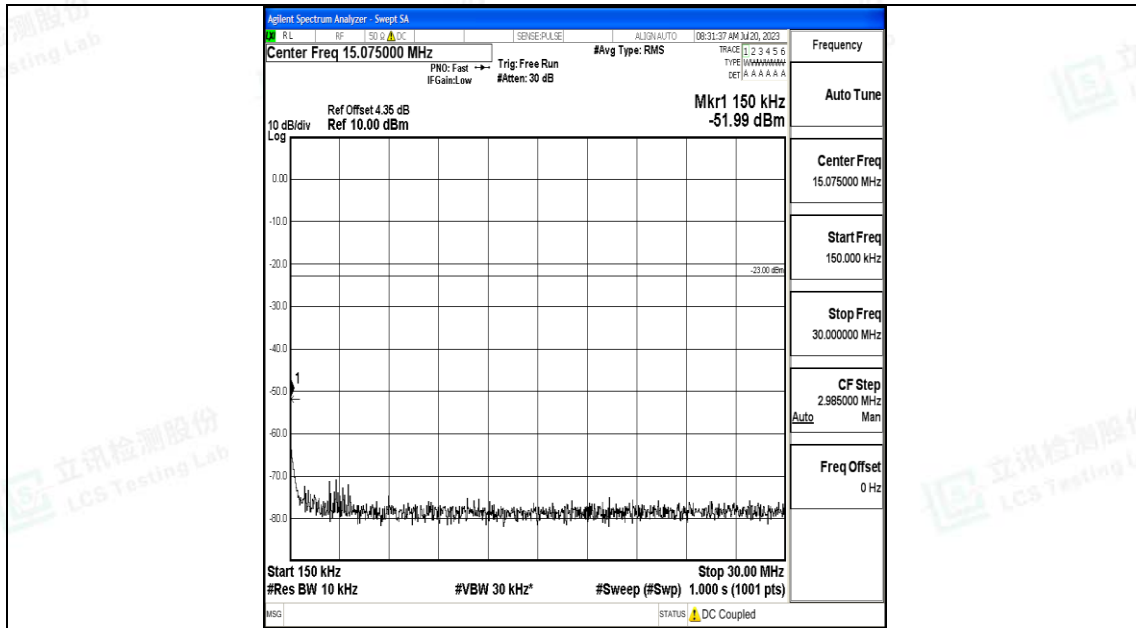

Band5_5MHz_16QAM_20525_1RB#0_0.009~0.15_0.009~0.15

Band5_5MHz_16QAM_20525_1RB#0_0.15~30_0.15~30