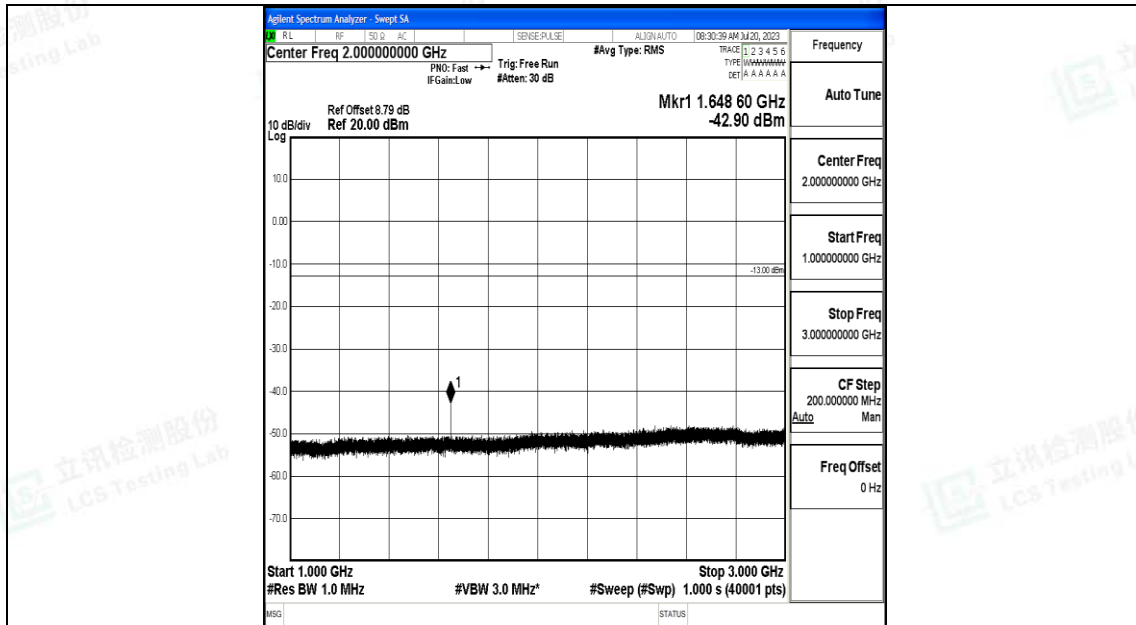

Band5_5MHz_16QAM_20425_1RB#0_30~1000_30~1000

Band5_5MHz_16QAM_20425_1RB#0_1000~3000_1000~3000