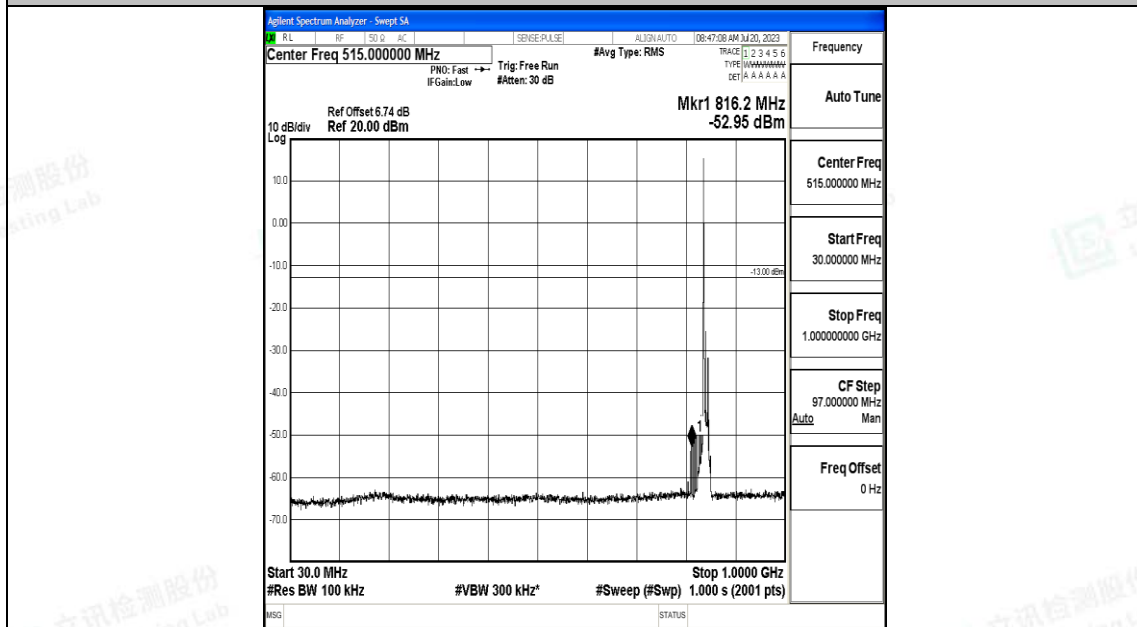

Band5\_10MHz\_QPSK\_20600\_1RB#0\_3000~10000\_3000~10000

Band5\_10MHz\_16QAM\_20600\_1RB#0\_0.009~0.15\_0.009~0.15

Band5\_10MHz\_16QAM\_20600\_1RB#0\_0.15~30\_0.15~30

Band5\_10MHz\_16QAM\_20600\_1RB#0\_30~1000\_30~1000