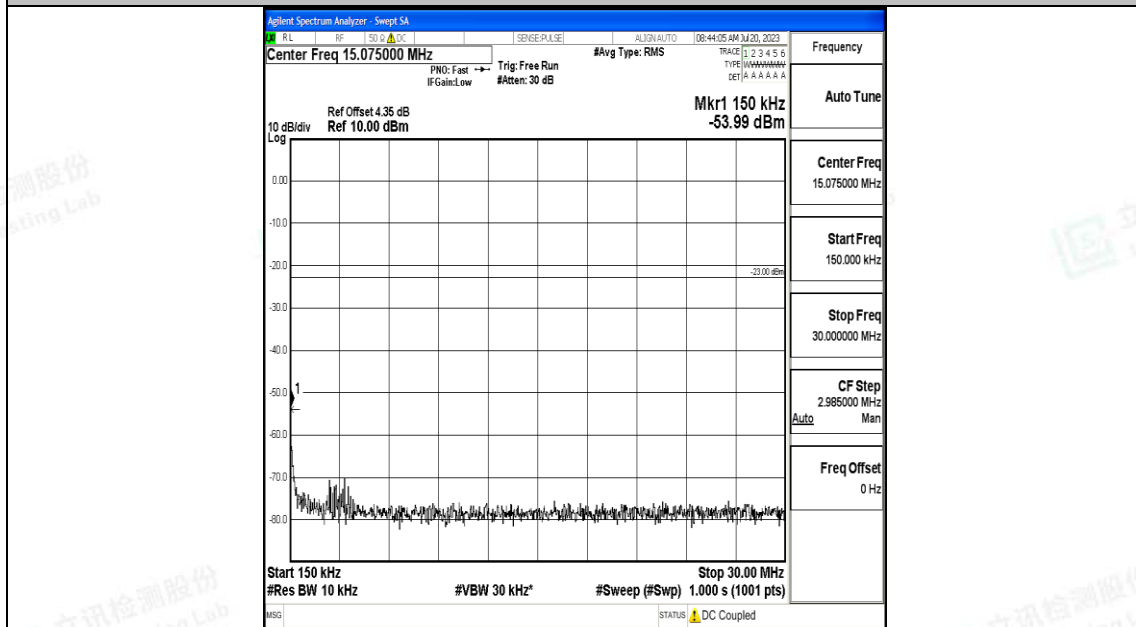

Band5_10MHz_QPSK_20450_1RB#0_0.009~0.15_0.009~0.15

Band5_10MHz_QPSK_20450_1RB#0_0.15~30_0.15~30