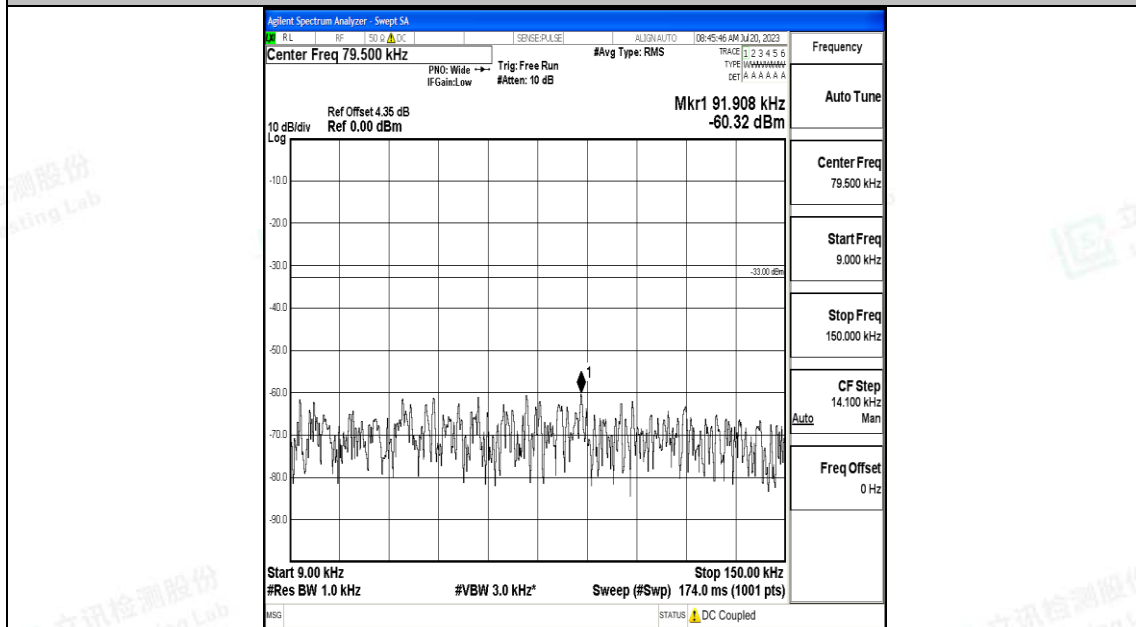

Band5\_10MHz\_QPSK\_20525\_1RB#0\_30~1000\_30~1000

Band5\_10MHz\_QPSK\_20525\_1RB#0\_1000~3000\_1000~3000

Band5\_10MHz\_QPSK\_20525\_1RB#0\_3000~10000\_3000~10000

Band5\_10MHz\_16QAM\_20525\_1RB#0\_0.009~0.15\_0.009~0.15