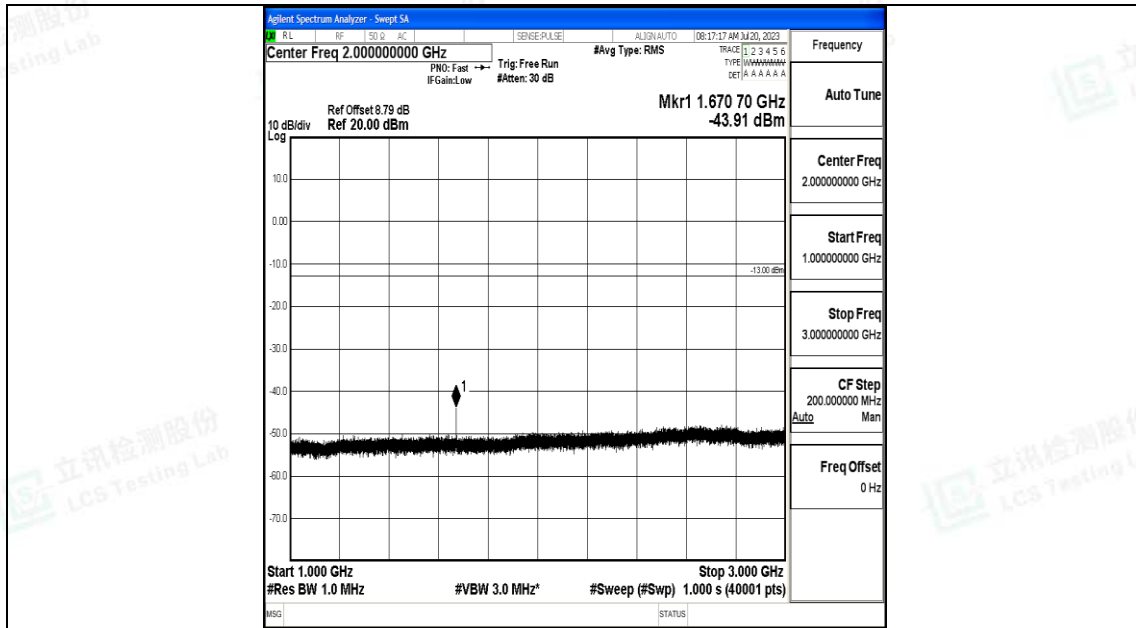

Band5_3MHz_16QAM_20525_1RB#0_30~1000_30~1000

Band5_3MHz_16QAM_20525_1RB#0_1000~3000_1000~3000