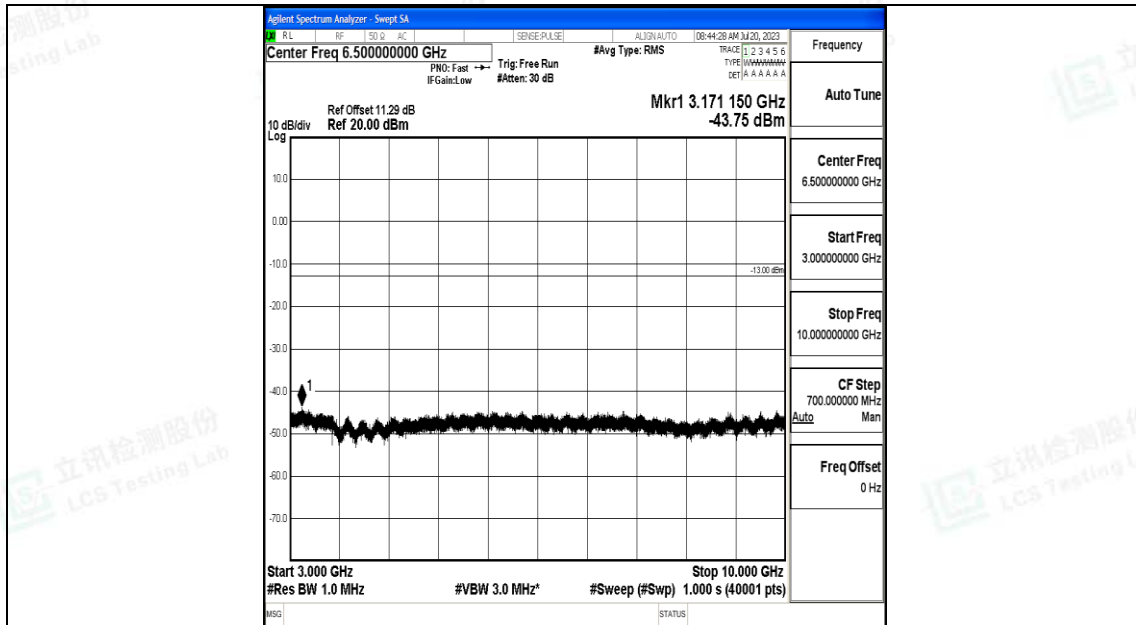

Band5\_10MHz\_QPSK\_20450\_1RB#0\_0.009~0.15\_0.009~0.15

Band5\_10MHz\_QPSK\_20450\_1RB#0\_0.15~30\_0.15~30

Band5\_10MHz\_QPSK\_20450\_1RB#0\_30~1000\_30~1000

Band5\_10MHz\_QPSK\_20450\_1RB#0\_1000~3000\_1000~3000