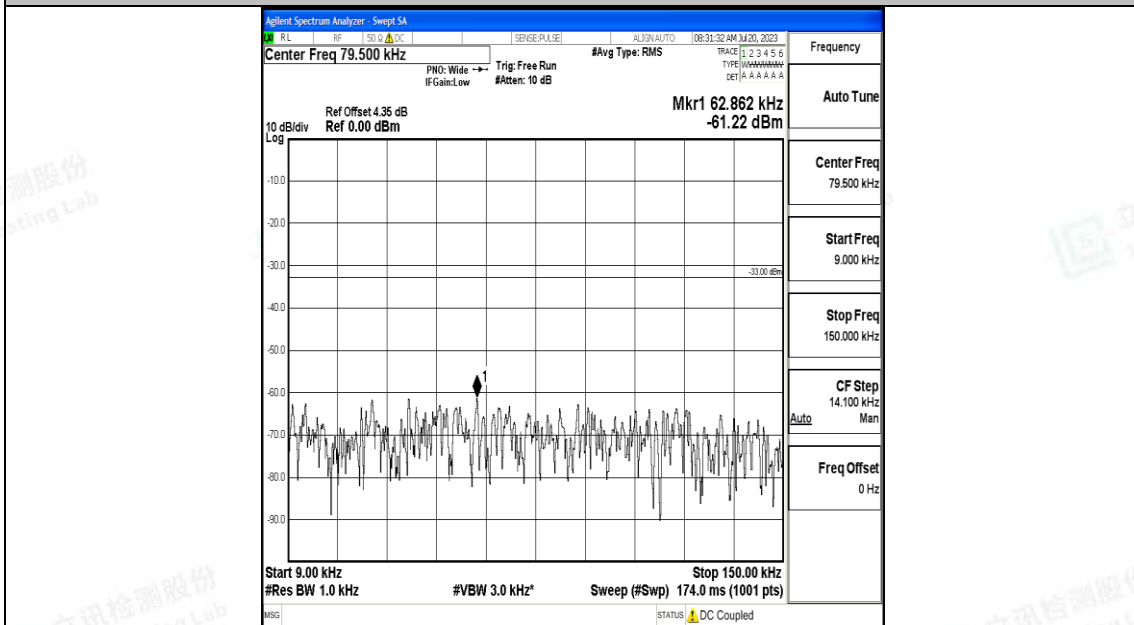

Band5_5MHz_QPSK_20525_1RB#0_3000~10000_3000~10000

Band5_5MHz_16QAM_20525_1RB#0_0.009~0.15_0.009~0.15