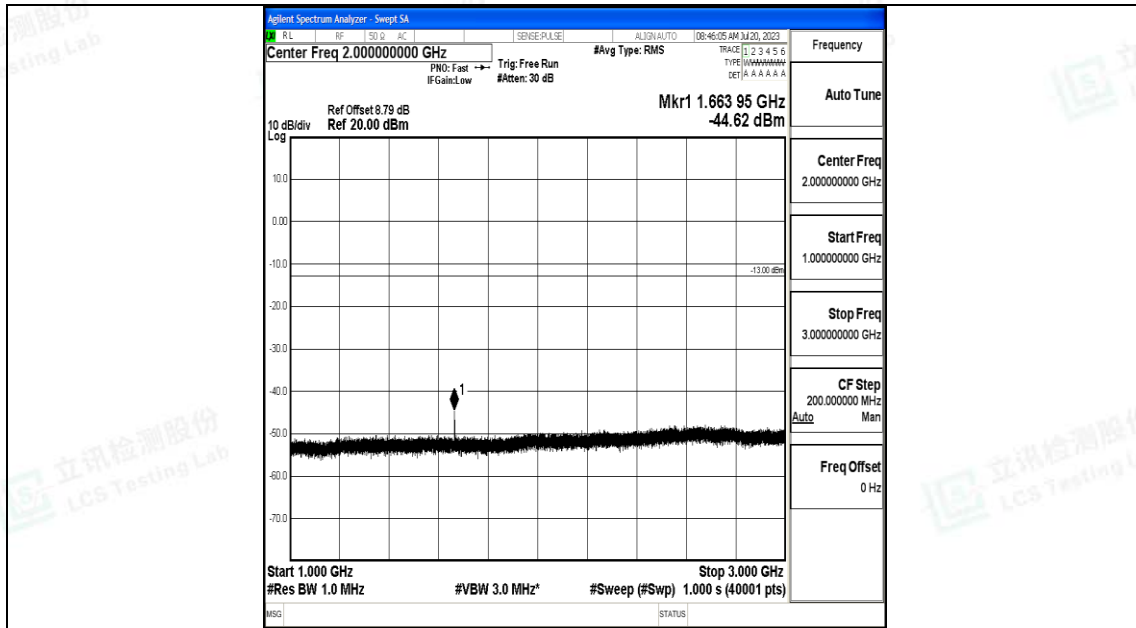

Band5_10MHz_16QAM_20525_1RB#0_30~1000_30~1000

Band5_10MHz_16QAM_20525_1RB#0_1000~3000_1000~3000