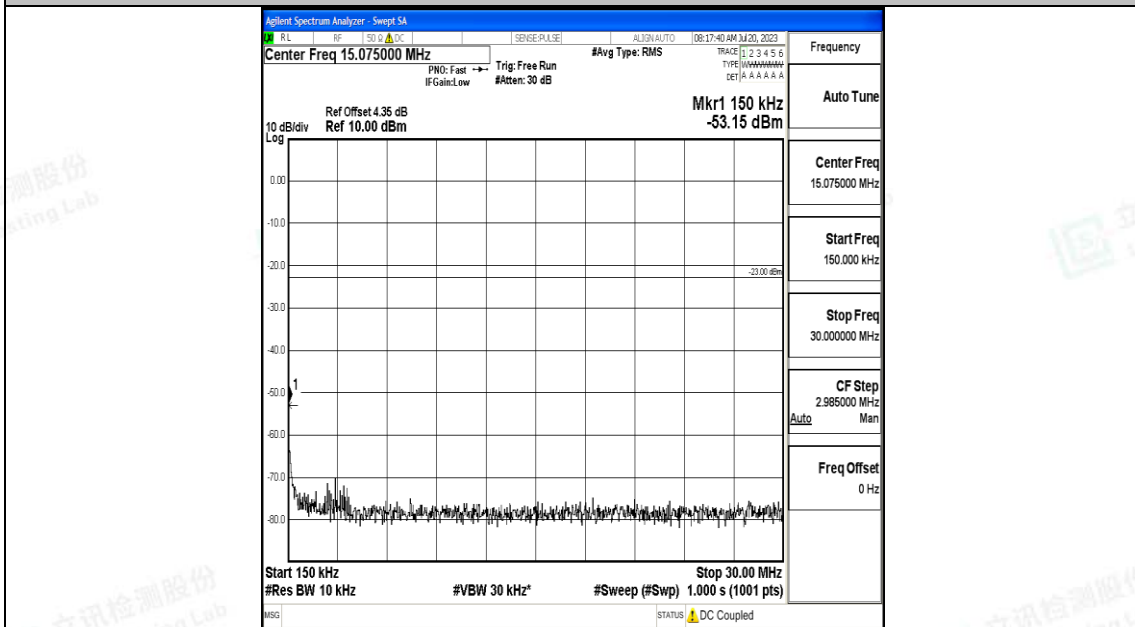

Band5_3MHz_QPSK_20635_1RB#0_0.009~0.15_0.009~0.15

Band5_3MHz_QPSK_20635_1RB#0_0.15~30_0.15~30