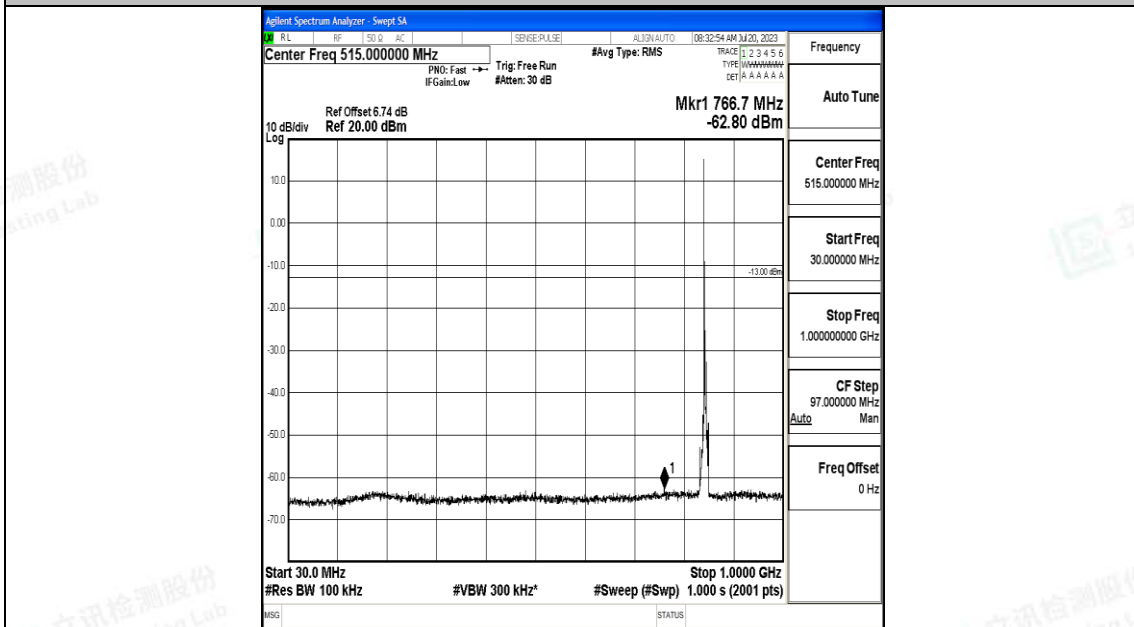

Band5_5MHz_16QAM_20625_1RB#0_0.15~30_0.15~30

Band5_5MHz_16QAM_20625_1RB#0_30~1000_30~1000