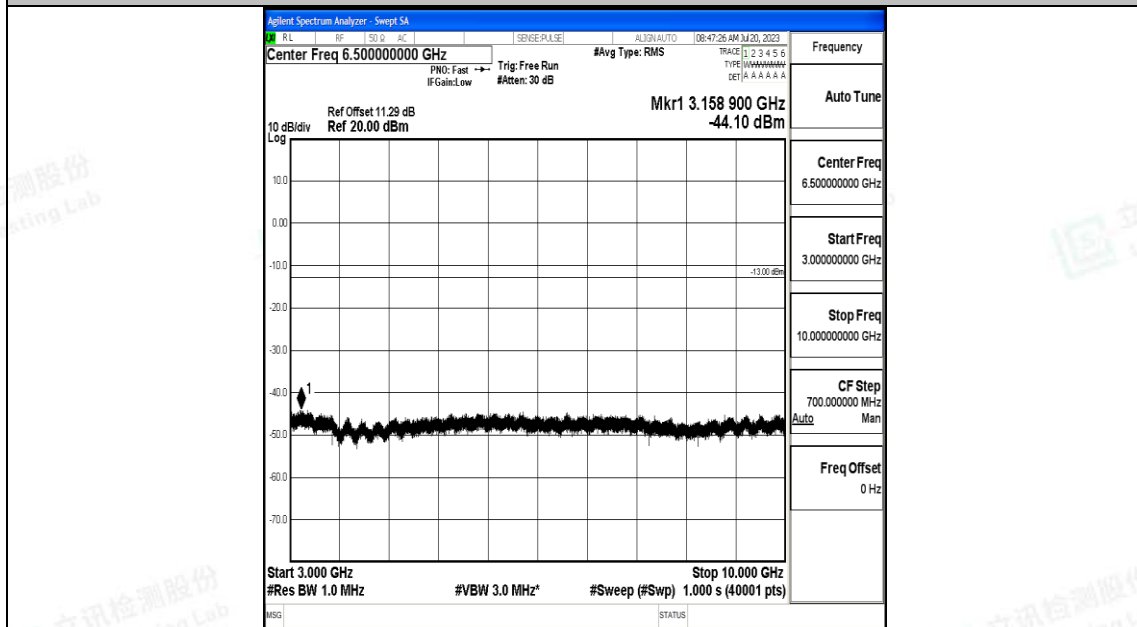

Band5_10MHz_16QAM_20600_1RB#0_1000~3000_1000~3000

Band5_10MHz_16QAM_20600_1RB#0_3000~10000_3000~10000