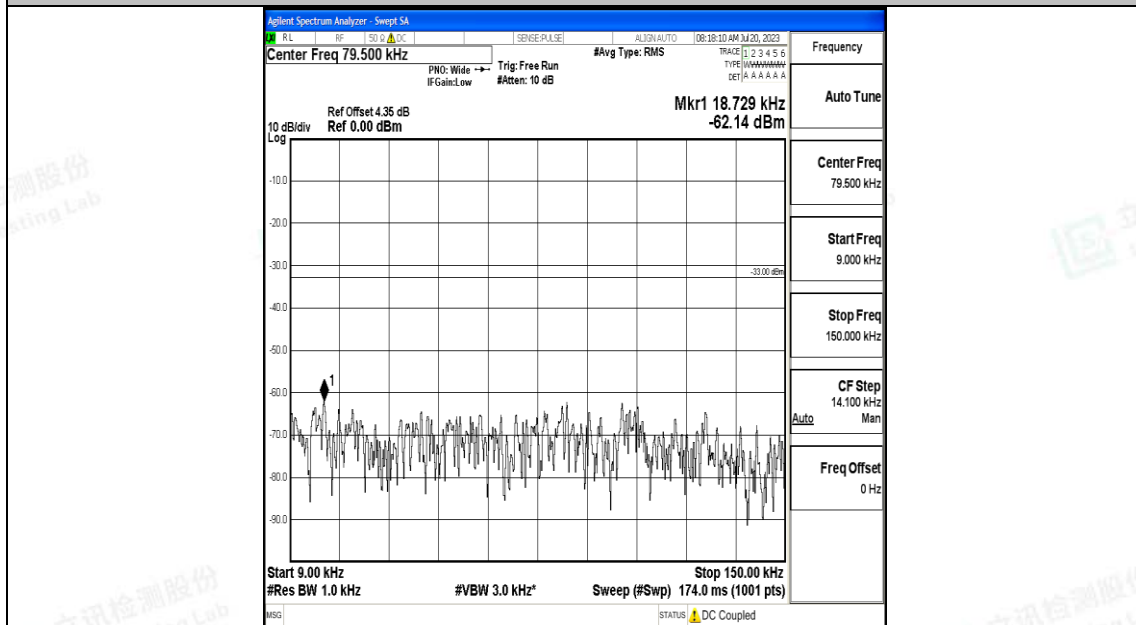

Band5_3MHz_QPSK_20635_1RB#0_3000~10000_3000~10000

Band5_3MHz_16QAM_20635_1RB#0_0.009~0.15_0.009~0.15