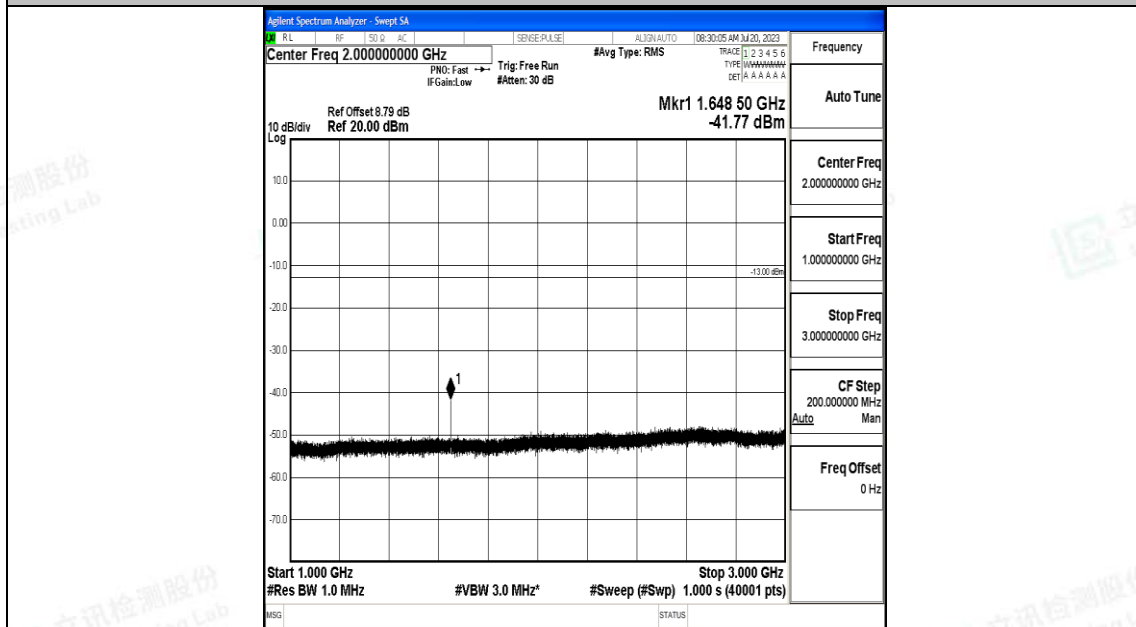

Band5_5MHz_QPSK_20425_1RB#0_30~1000_30~1000

Band5_5MHz_QPSK_20425_1RB#0_1000~3000_1000~3000