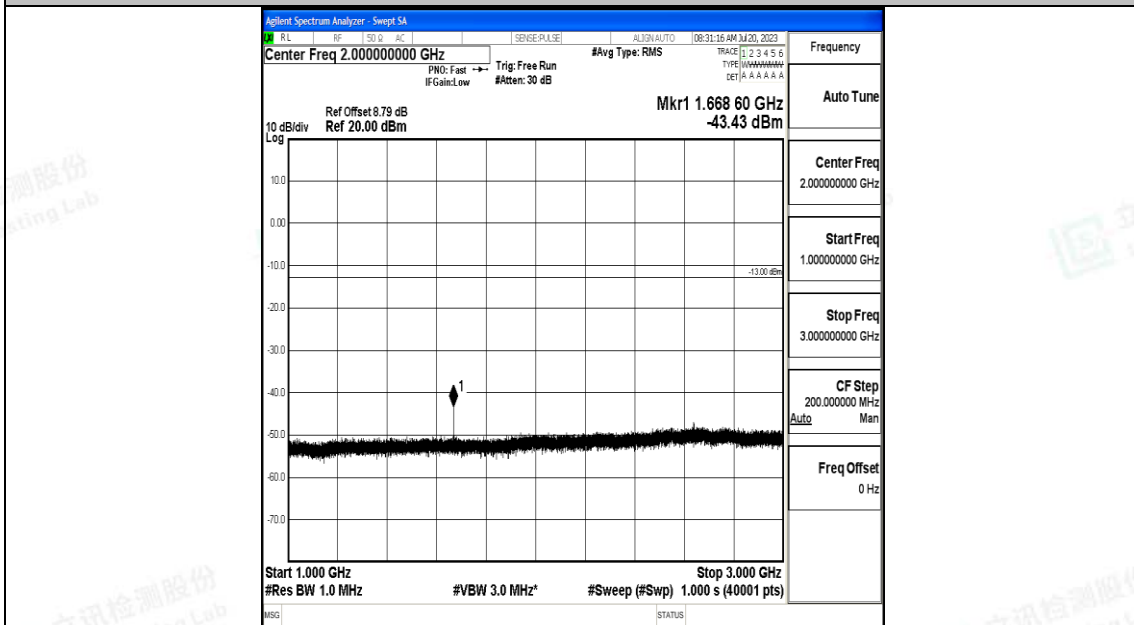

Band5\_5MHz\_QPSK\_20525\_1RB#0\_0.009~0.15\_0.009~0.15

Band5\_5MHz\_QPSK\_20525\_1RB#0\_0.15~30\_0.15~30

Band5\_5MHz\_QPSK\_20525\_1RB#0\_30~1000\_30~1000

Band5\_5MHz\_QPSK\_20525\_1RB#0\_1000~3000\_1000~3000