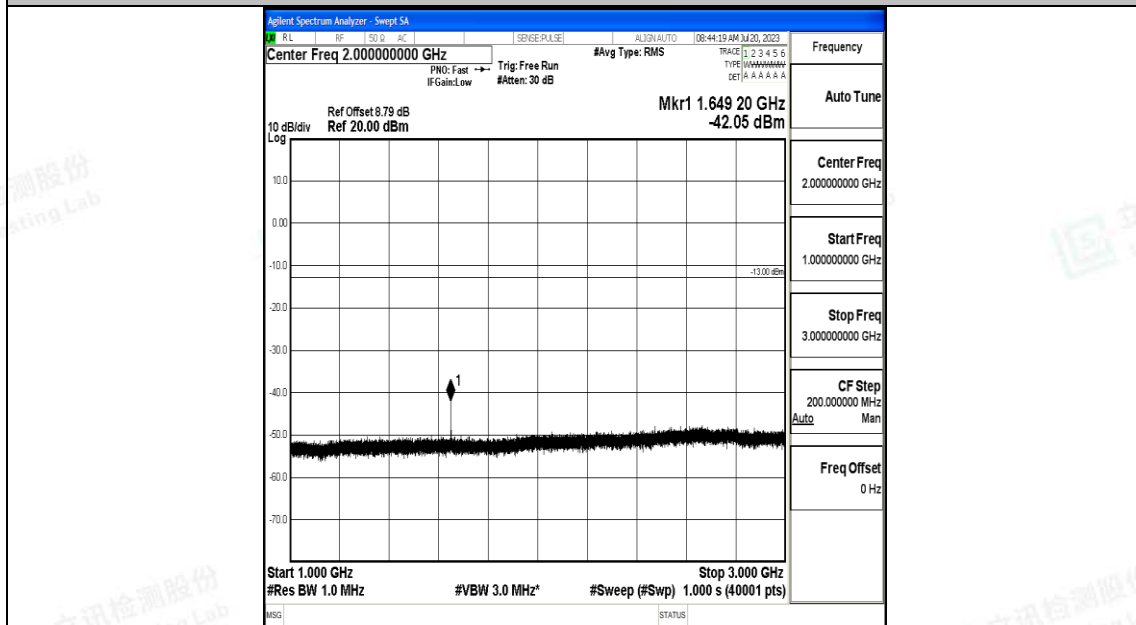

Band5\_10MHz\_QPSK\_20450\_1RB#0\_0.009~0.15\_0.009~0.15

Band5\_10MHz\_QPSK\_20450\_1RB#0\_0.15~30\_0.15~30

Band5\_10MHz\_QPSK\_20450\_1RB#0\_30~1000\_30~1000

Band5\_10MHz\_QPSK\_20450\_1RB#0\_1000~3000\_1000~3000