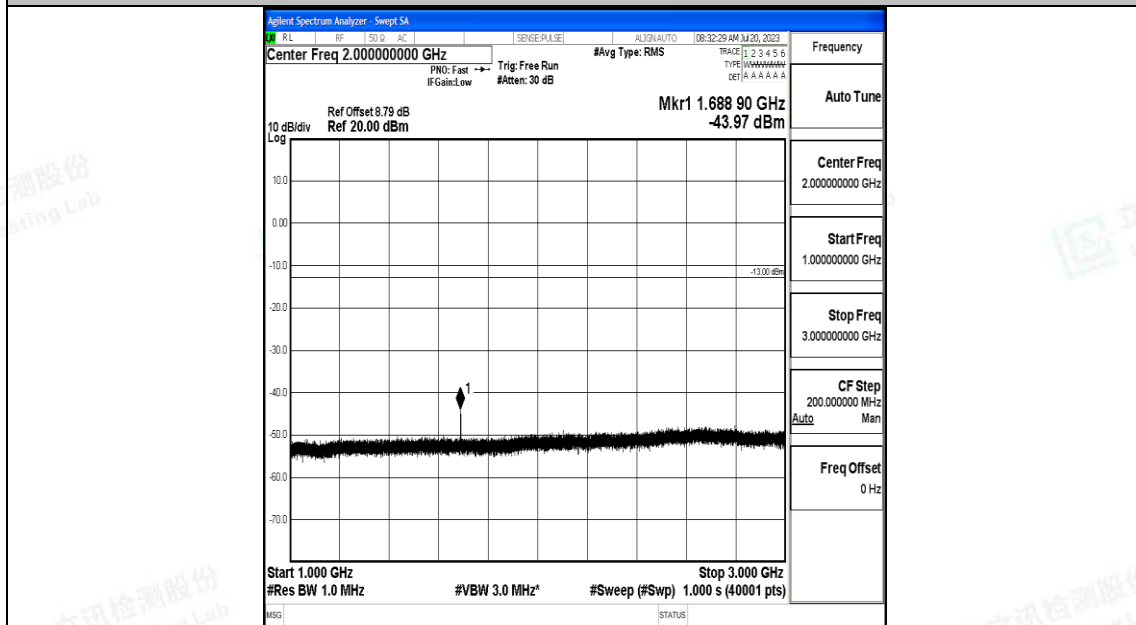

Band5_5MHz_QPSK_20625_1RB#0_30~1000_30~1000

Band5_5MHz_QPSK_20625_1RB#0_1000~3000_1000~3000