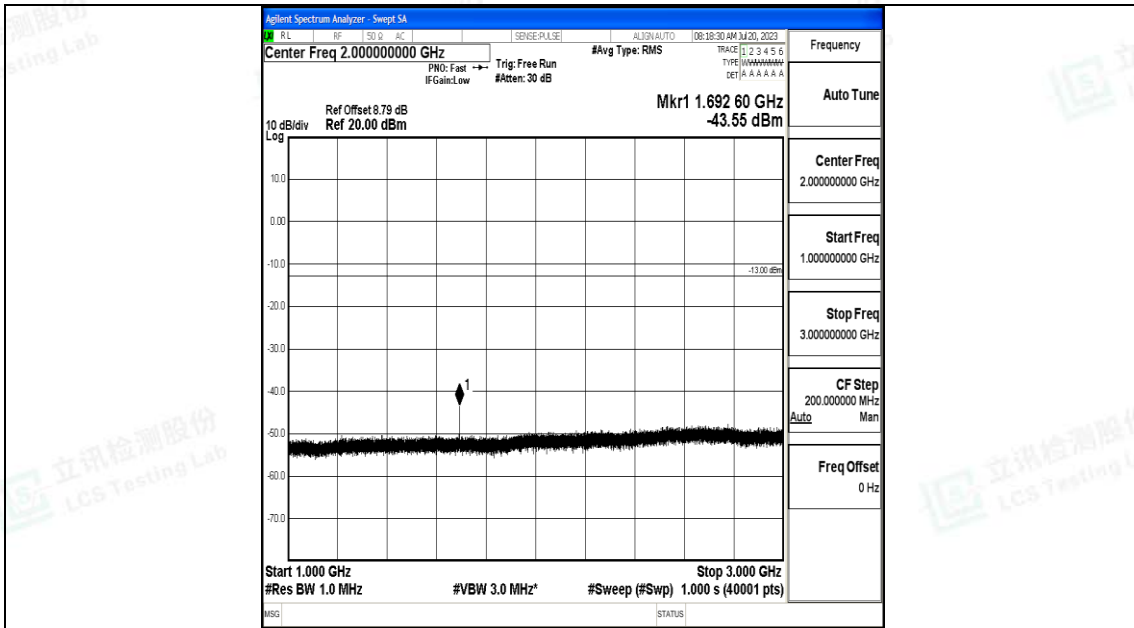

Band5\_3MHz\_QPSK\_20635\_1RB#0\_3000~10000\_3000~10000

Band5\_3MHz\_16QAM\_20635\_1RB#0\_0.009~0.15\_0.009~0.15

Band5\_3MHz\_16QAM\_20635\_1RB#0\_0.15~30\_0.15~30

Band5\_3MHz\_16QAM\_20635\_1RB#0\_30~1000\_30~1000