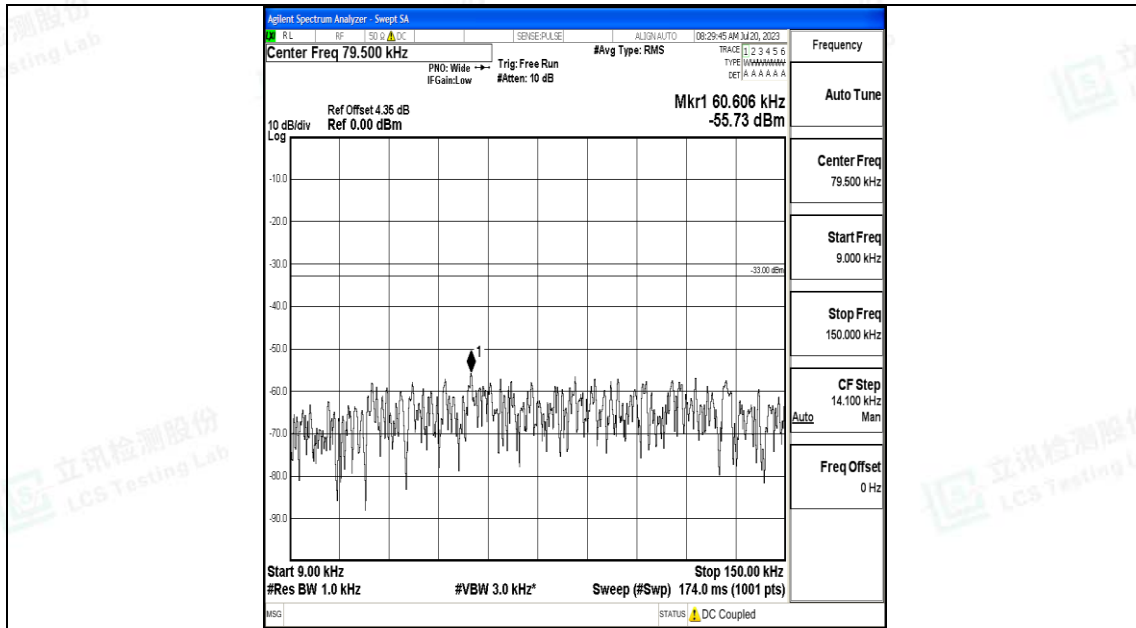

Band5_3MHz_16QAM_20635_1RB#0_3000~10000_3000~10000

Band5_5MHz_QPSK_20425_1RB#0_0.009~0.15_0.009~0.15