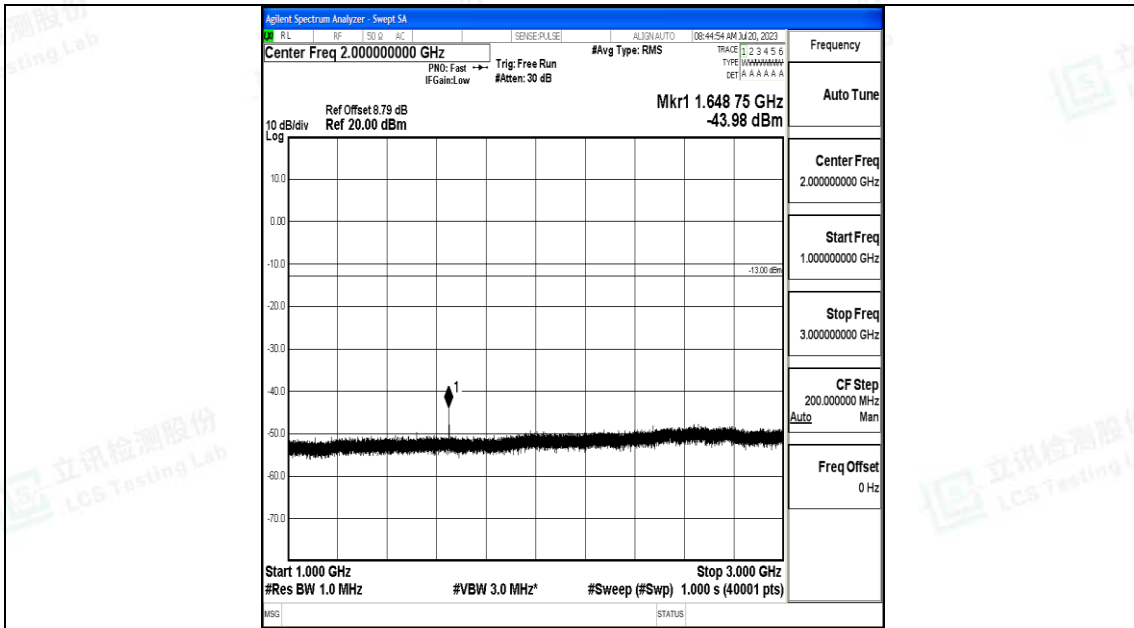

Band5\_10MHz\_QPSK\_20450\_1RB#0\_3000~10000\_3000~10000

Band5\_10MHz\_16QAM\_20450\_1RB#0\_0.009~0.15\_0.009~0.15

Band5\_10MHz\_16QAM\_20450\_1RB#0\_0.15~30\_0.15~30

Band5\_10MHz\_16QAM\_20450\_1RB#0\_30~1000\_30~1000