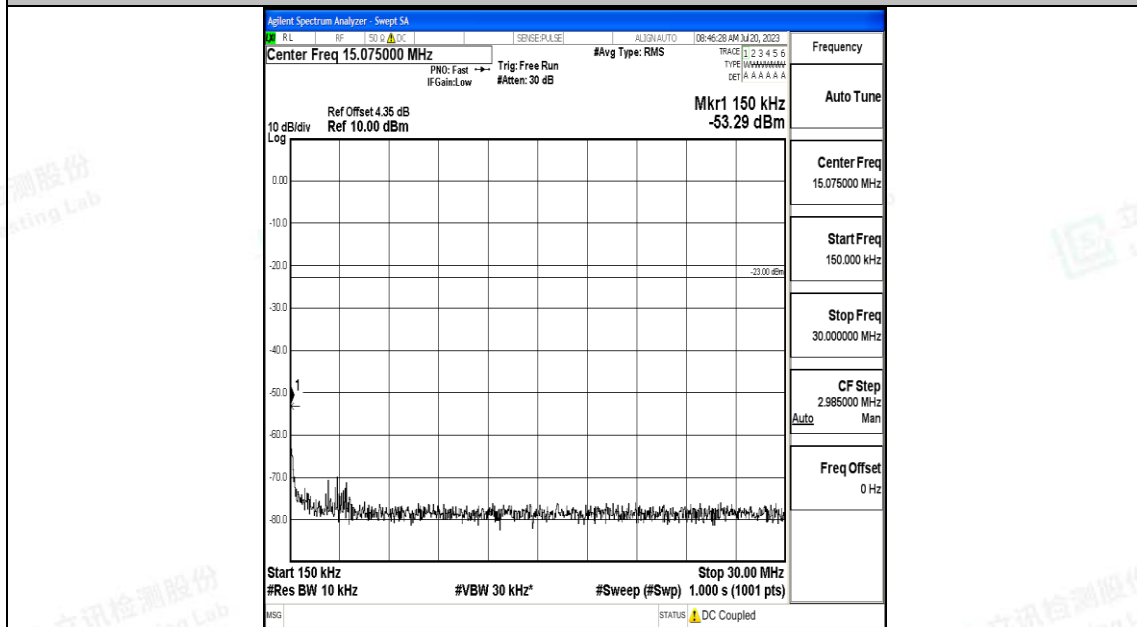

Band5_10MHz_QPSK_20600_1RB#0_0.009~0.15_0.009~0.15

Band5_10MHz_QPSK_20600_1RB#0_0.15~30_0.15~30