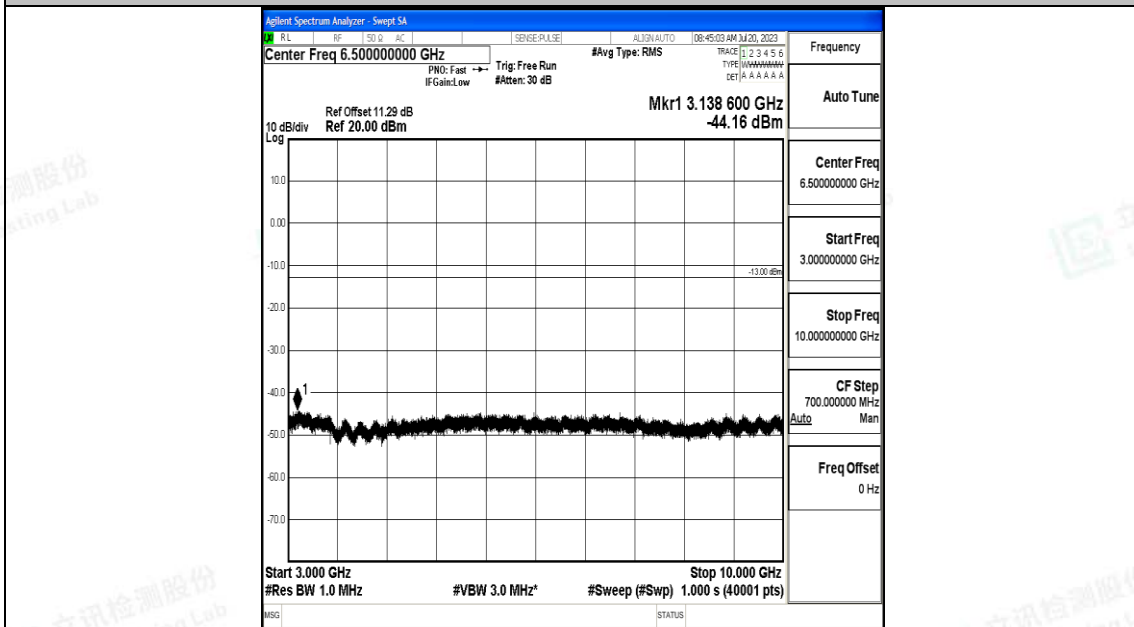

Band5_10MHz_16QAM_20450_1RB#0_1000~3000_1000~3000

Band5_10MHz_16QAM_20450_1RB#0_3000~10000_3000~10000