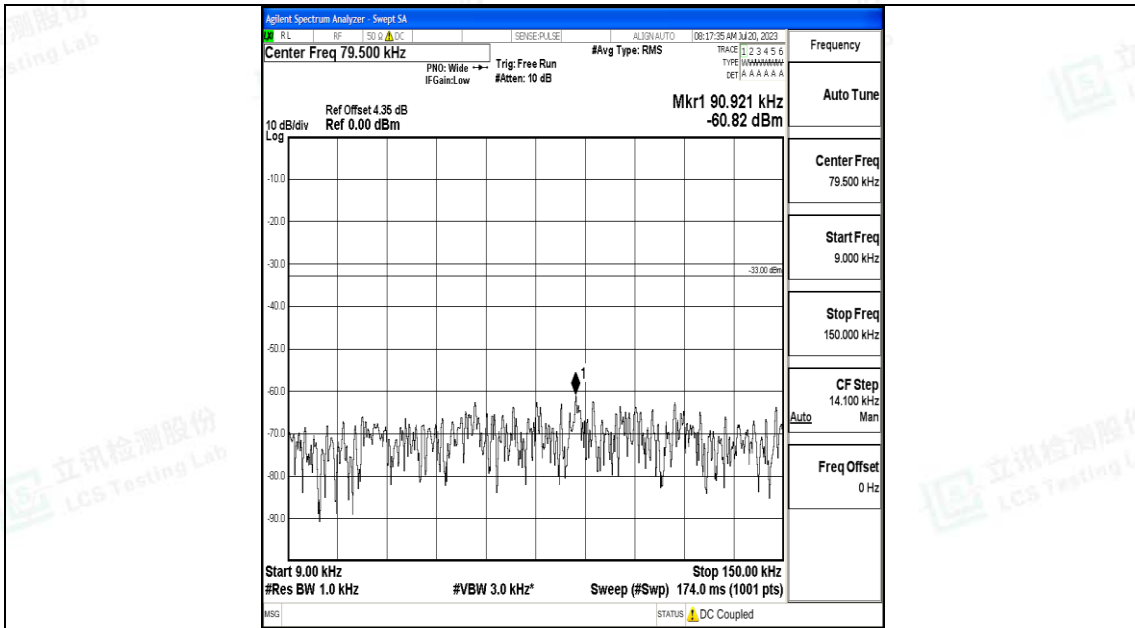

Band5\_3MHz\_16QAM\_20525\_1RB#0\_0.15~30\_0.15~30

Band5\_3MHz\_16QAM\_20525\_1RB#0\_30~1000\_30~1000

Band5\_3MHz\_16QAM\_20525\_1RB#0\_1000~3000\_1000~3000

Band5\_3MHz\_16QAM\_20525\_1RB#0\_3000~10000\_3000~10000