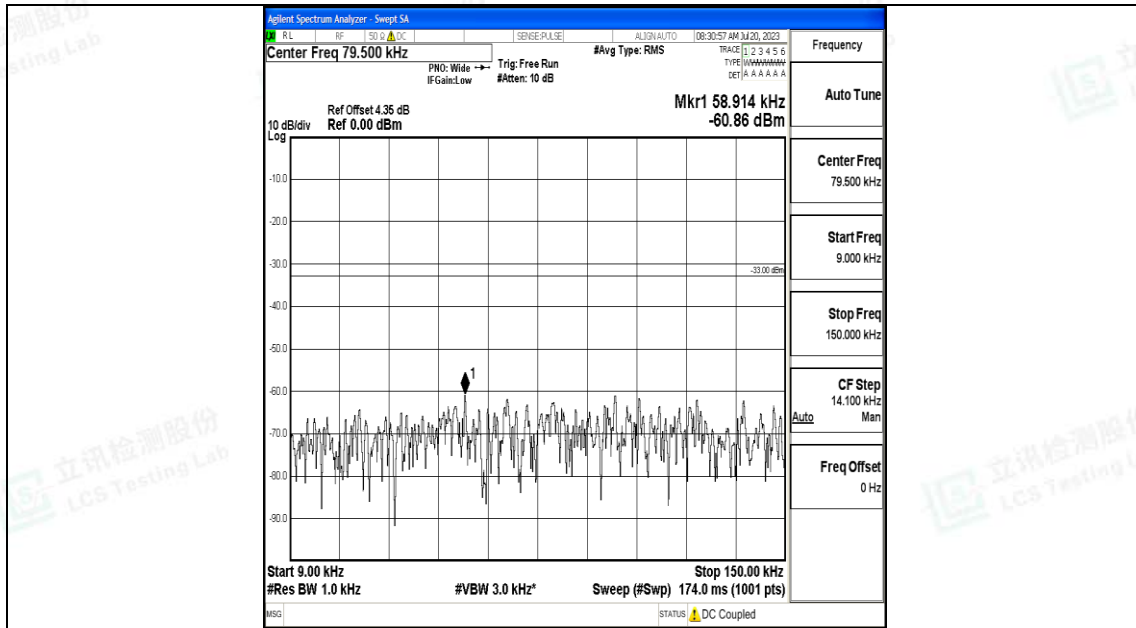

Band5\_5MHz\_16QAM\_20425\_1RB#0\_0.15~30\_0.15~30

Band5\_5MHz\_16QAM\_20425\_1RB#0\_30~1000\_30~1000

Band5\_5MHz\_16QAM\_20425\_1RB#0\_1000~3000\_1000~3000

Band5\_5MHz\_16QAM\_20425\_1RB#0\_3000~10000\_3000~10000