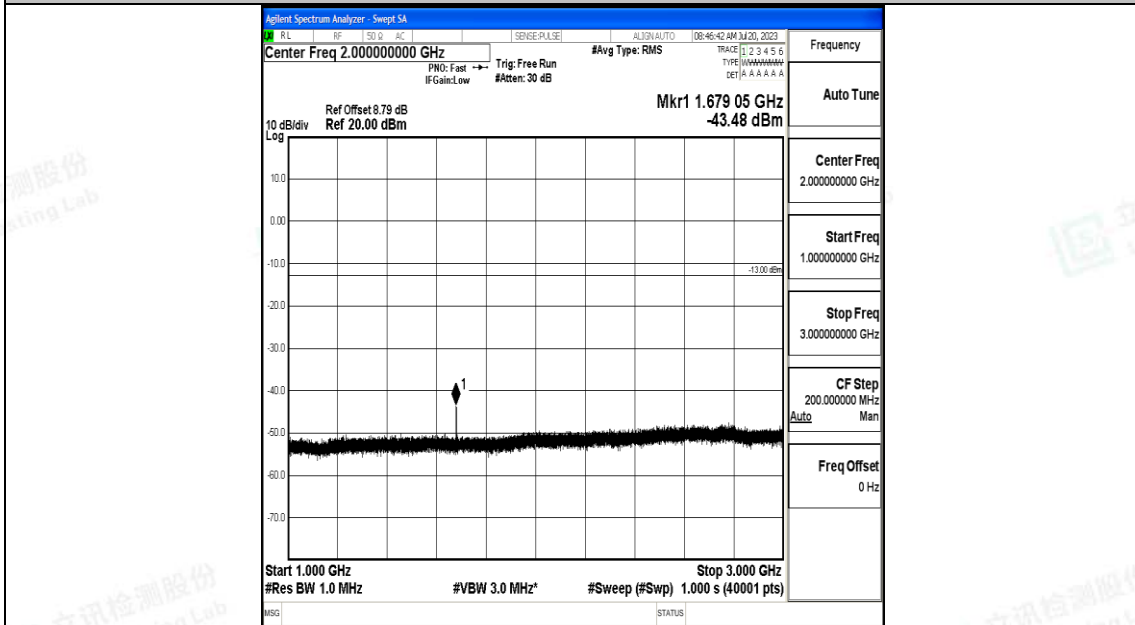

Band5\_10MHz\_QPSK\_20600\_1RB#0\_0.009~0.15\_0.009~0.15

Band5\_10MHz\_QPSK\_20600\_1RB#0\_0.15~30\_0.15~30

Band5\_10MHz\_QPSK\_20600\_1RB#0\_30~1000\_30~1000

Band5\_10MHz\_QPSK\_20600\_1RB#0\_1000~3000\_1000~3000