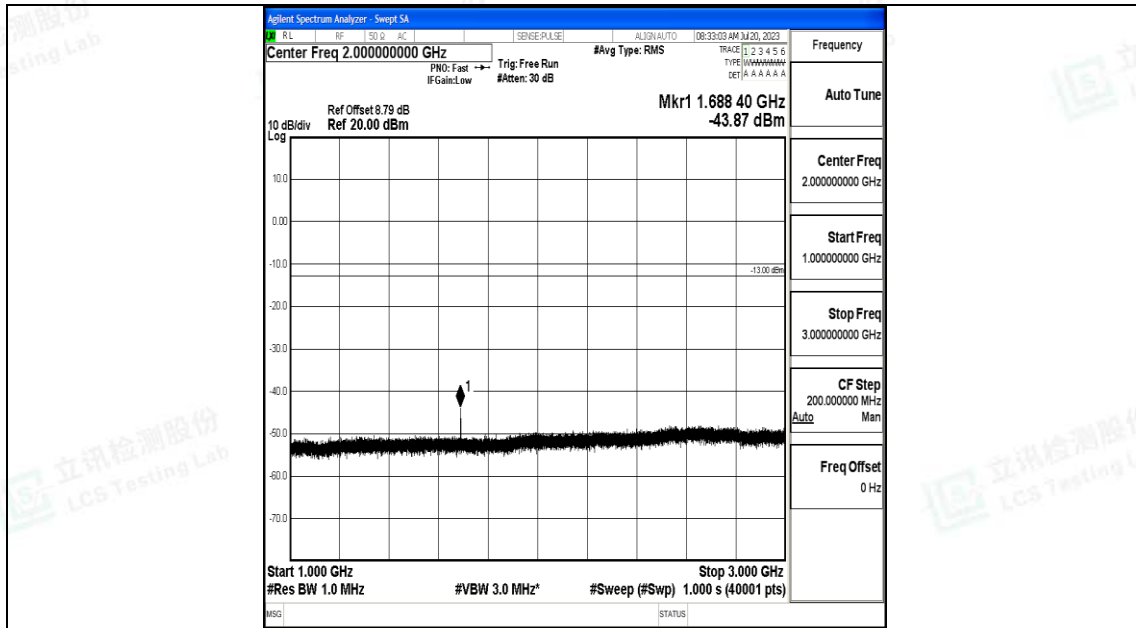

Band5_5MHz_16QAM_20625_1RB#0_30~1000_30~1000

Band5_5MHz_16QAM_20625_1RB#0_1000~3000_1000~3000