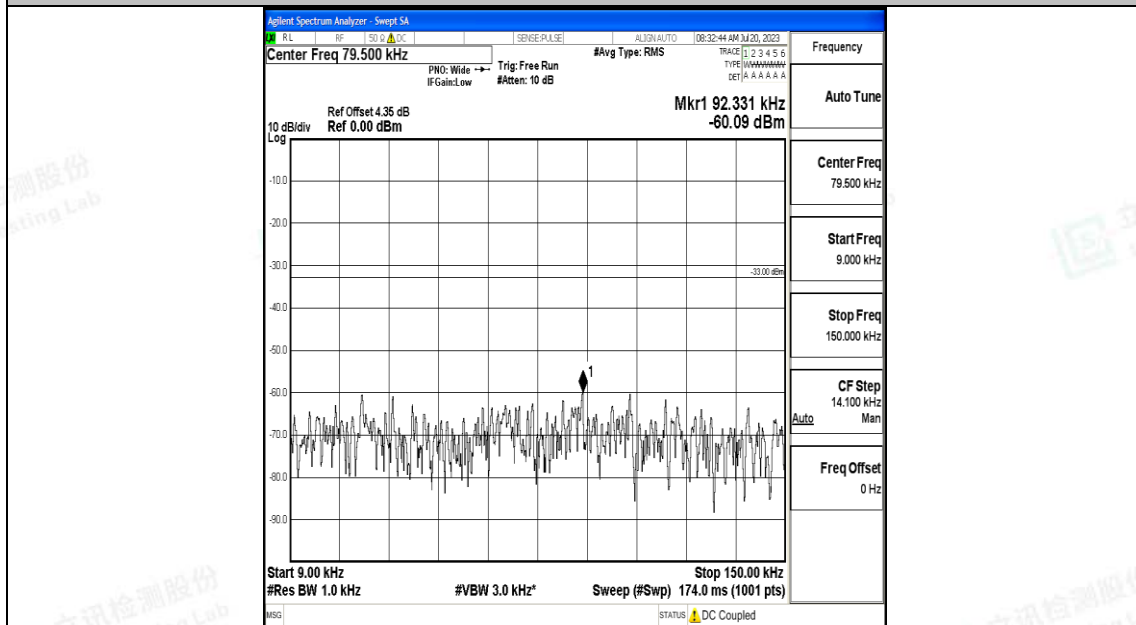

Band5\_5MHz\_QPSK\_20625\_1RB#0\_30~1000\_30~1000

Band5\_5MHz\_QPSK\_20625\_1RB#0\_1000~3000\_1000~3000

Band5\_5MHz\_QPSK\_20625\_1RB#0\_3000~10000\_3000~10000

Band5\_5MHz\_16QAM\_20625\_1RB#0\_0.009~0.15\_0.009~0.15