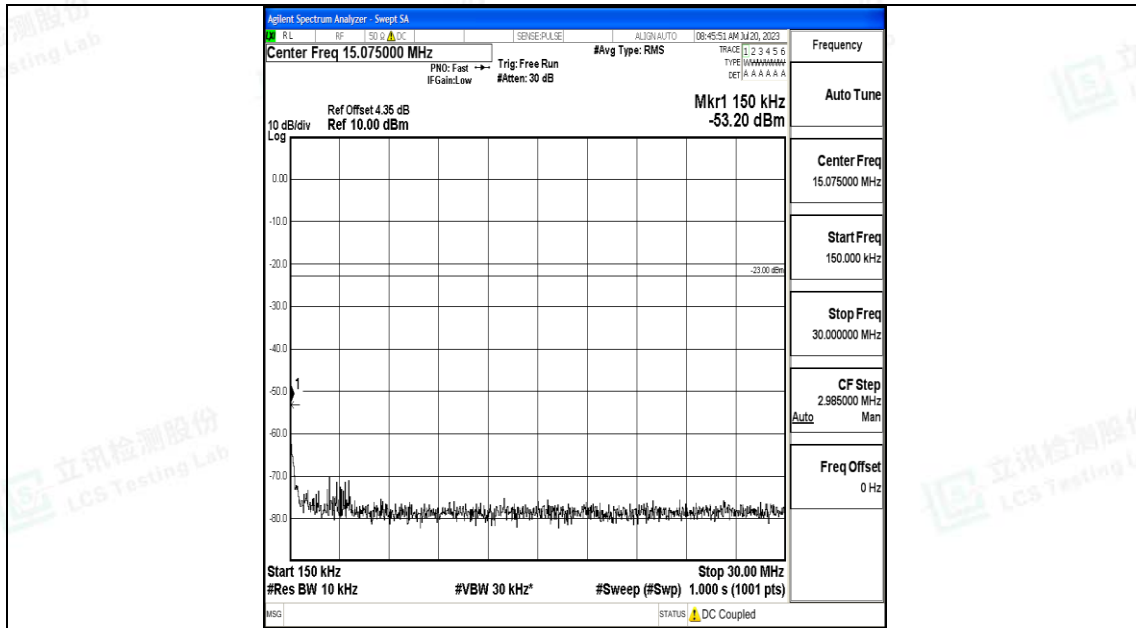

Band5\_10MHz\_QPSK\_20525\_1RB#0\_30~1000\_30~1000

Band5\_10MHz\_QPSK\_20525\_1RB#0\_1000~3000\_1000~3000

Band5\_10MHz\_QPSK\_20525\_1RB#0\_3000~10000\_3000~10000

Band5\_10MHz\_16QAM\_20525\_1RB#0\_0.009~0.15\_0.009~0.15