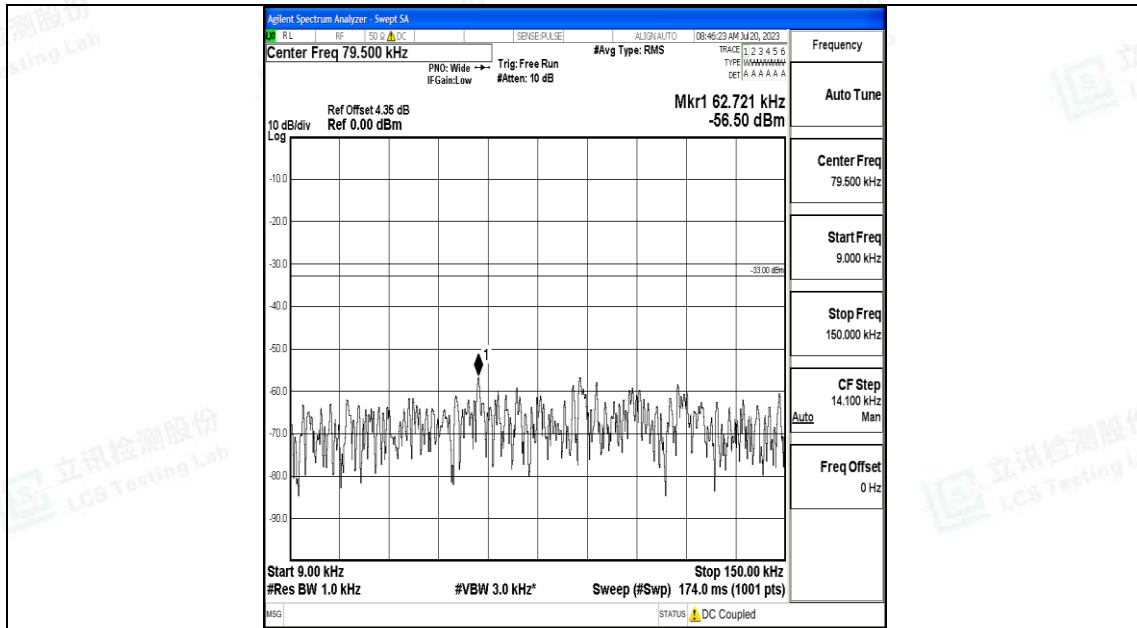

Band5\_10MHz\_16QAM\_20525\_1RB#0\_0.15~30\_0.15~30

Band5\_10MHz\_16QAM\_20525\_1RB#0\_30~1000\_30~1000

Band5\_10MHz\_16QAM\_20525\_1RB#0\_1000~3000\_1000~3000

Band5\_10MHz\_16QAM\_20525\_1RB#0\_3000~10000\_3000~10000