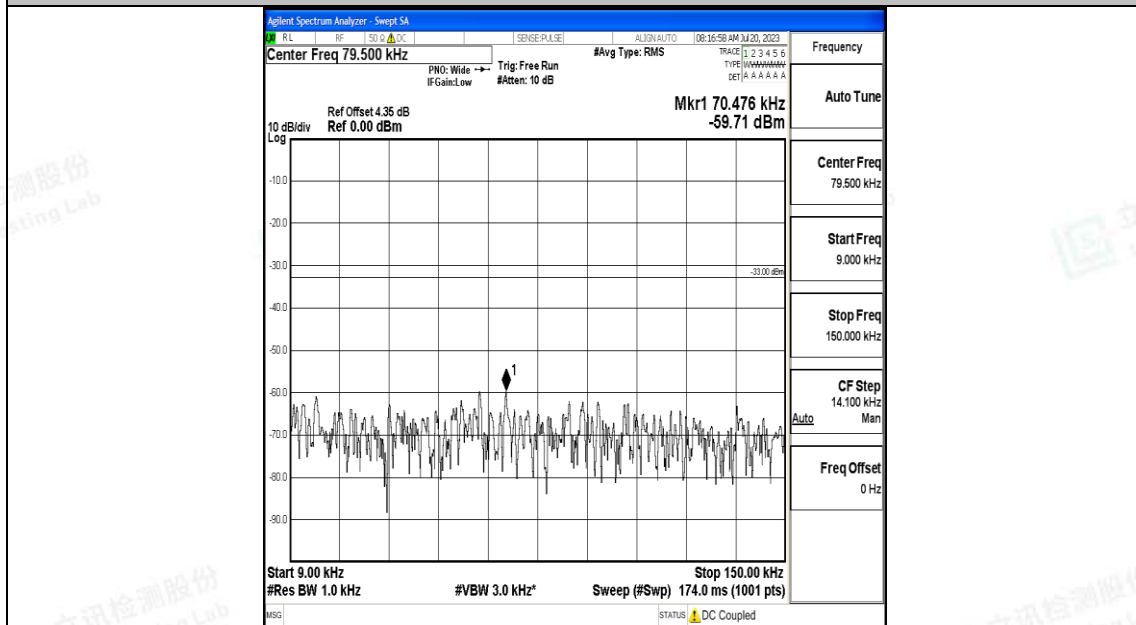

Band5\_3MHz\_QPSK\_20525\_1RB#0\_30~1000\_30~1000

Band5\_3MHz\_QPSK\_20525\_1RB#0\_1000~3000\_1000~3000

Band5\_3MHz\_QPSK\_20525\_1RB#0\_3000~10000\_3000~10000

Band5\_3MHz\_16QAM\_20525\_1RB#0\_0.009~0.15\_0.009~0.15