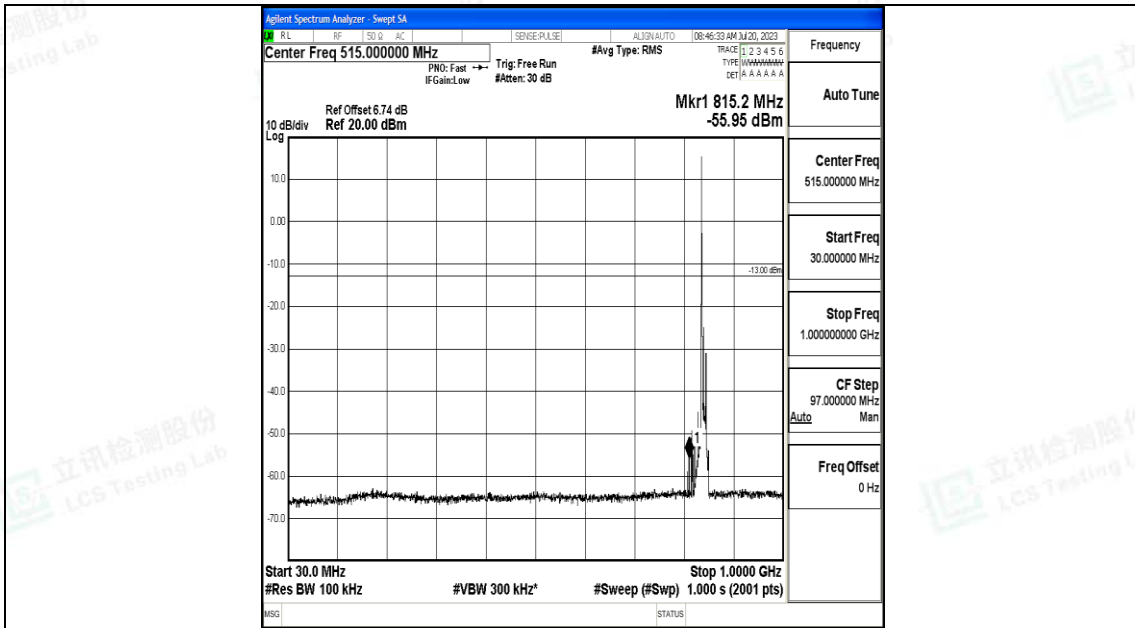

Band5_10MHz_QPSK_20600_1RB#0_0.15~30_0.15~30

Band5_10MHz_QPSK_20600_1RB#0_30~1000_30~1000