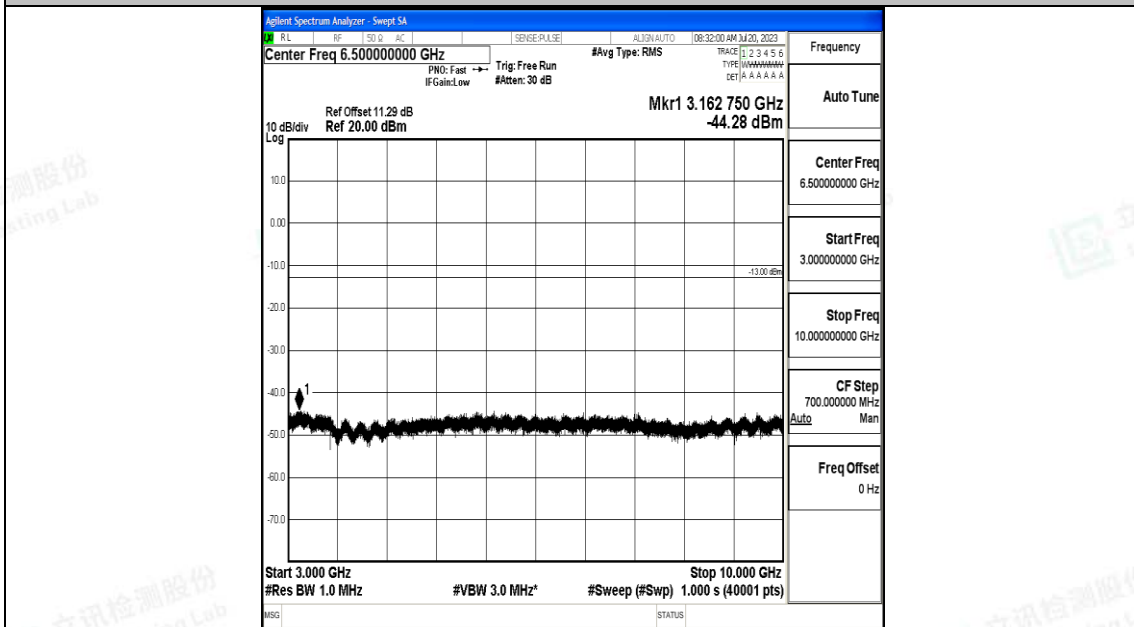

Band5_5MHz_16QAM_20525_1RB#0_1000~3000_1000~3000

Band5_5MHz_16QAM_20525_1RB#0_3000~10000_3000~10000