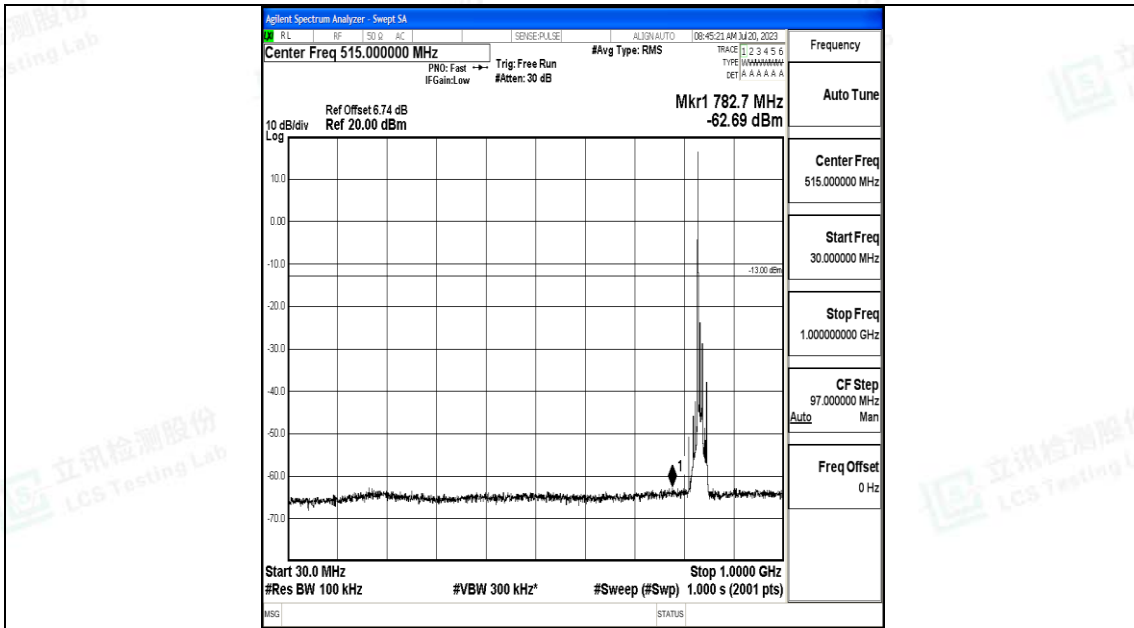

Band5\_10MHz\_16QAM\_20450\_1RB#0\_1000~3000\_1000~3000

Band5\_10MHz\_16QAM\_20450\_1RB#0\_3000~10000\_3000~10000

Band5\_10MHz\_QPSK\_20525\_1RB#0\_0.009~0.15\_0.009~0.15

Band5\_10MHz\_QPSK\_20525\_1RB#0\_0.15~30\_0.15~30