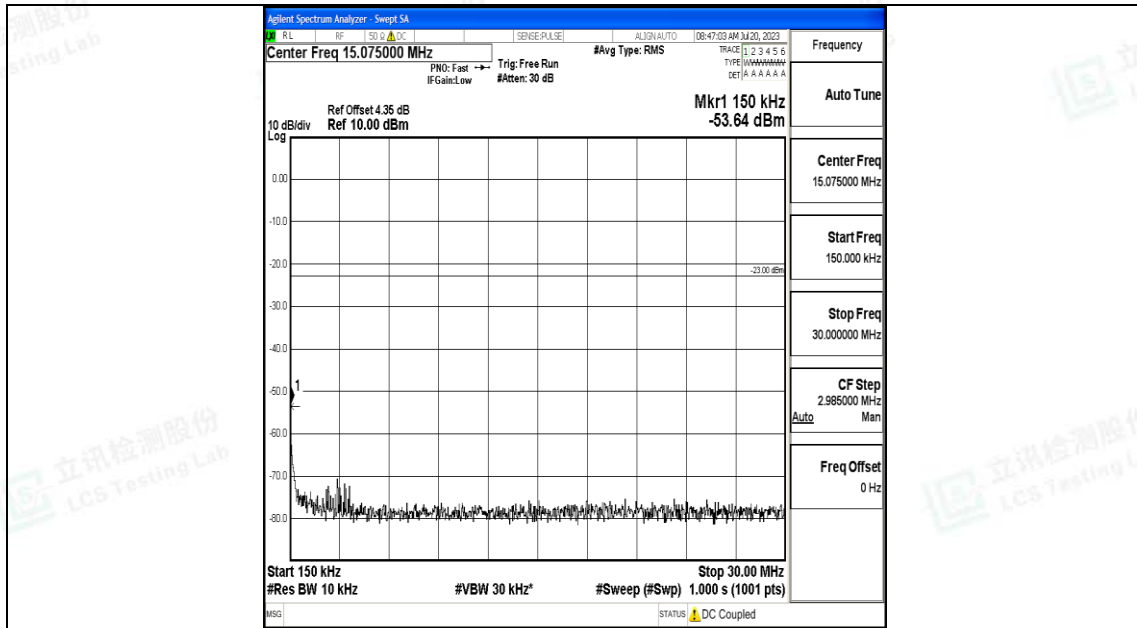

Band5_10MHz_16QAM_20600_1RB#0_0.009~0.15_0.009~0.15

Band5_10MHz_16QAM_20600_1RB#0_0.15~30_0.15~30