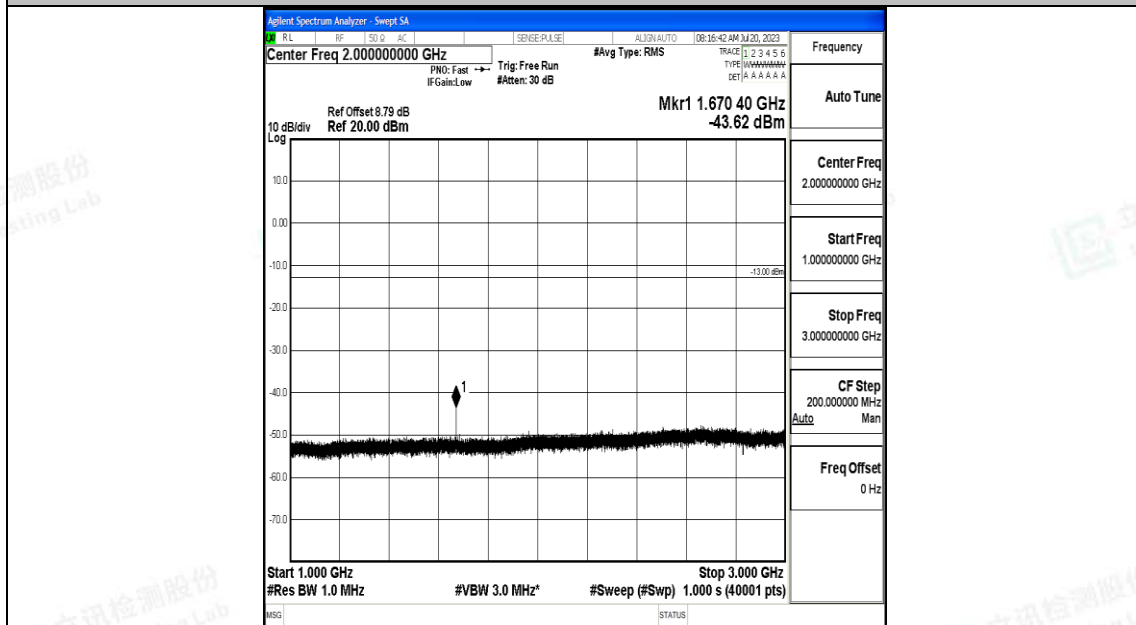

Band5\_3MHz\_QPSK\_20525\_1RB#0\_30~1000\_30~1000

Band5\_3MHz\_QPSK\_20525\_1RB#0\_1000~3000\_1000~3000

Band5\_3MHz\_QPSK\_20525\_1RB#0\_3000~10000\_3000~10000

Band5\_3MHz\_16QAM\_20525\_1RB#0\_0.009~0.15\_0.009~0.15