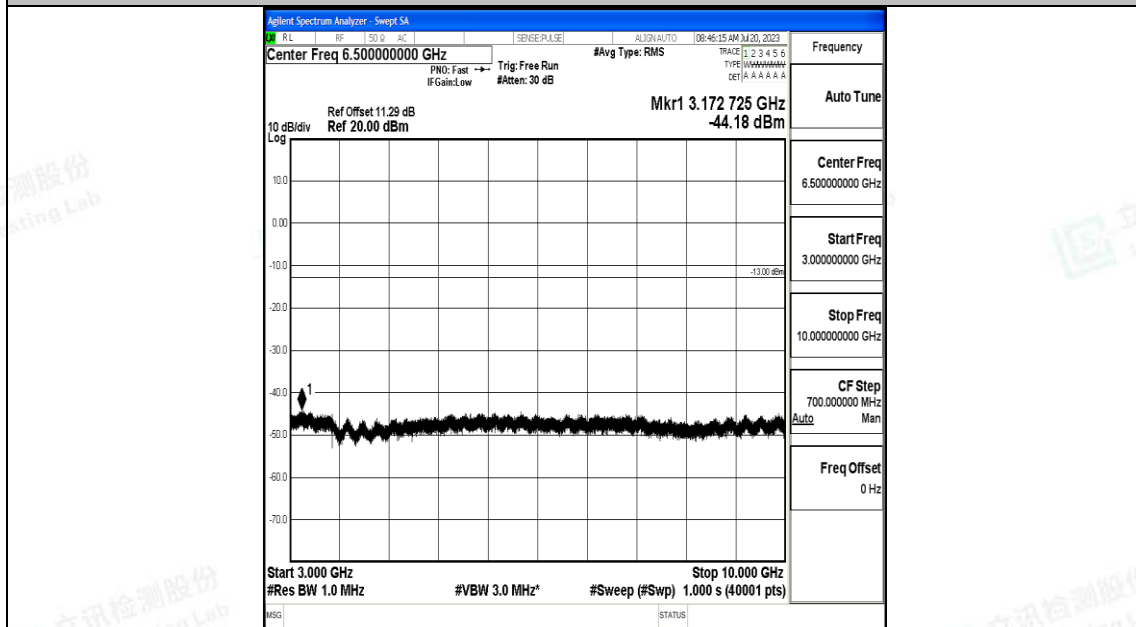

Band5\_10MHz\_16QAM\_20525\_1RB#0\_0.15~30\_0.15~30

Band5\_10MHz\_16QAM\_20525\_1RB#0\_30~1000\_30~1000

Band5\_10MHz\_16QAM\_20525\_1RB#0\_1000~3000\_1000~3000

Band5\_10MHz\_16QAM\_20525\_1RB#0\_3000~10000\_3000~10000