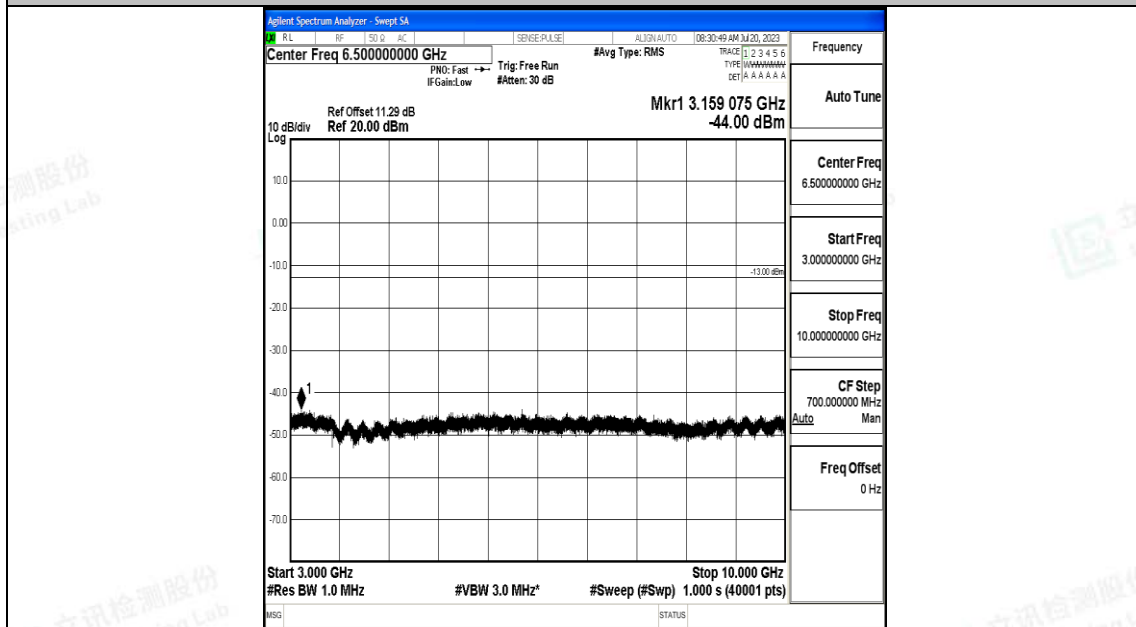

Band5\_5MHz\_16QAM\_20425\_1RB#0\_0.15~30\_0.15~30

Band5\_5MHz\_16QAM\_20425\_1RB#0\_30~1000\_30~1000

Band5\_5MHz\_16QAM\_20425\_1RB#0\_1000~3000\_1000~3000

Band5\_5MHz\_16QAM\_20425\_1RB#0\_3000~10000\_3000~10000