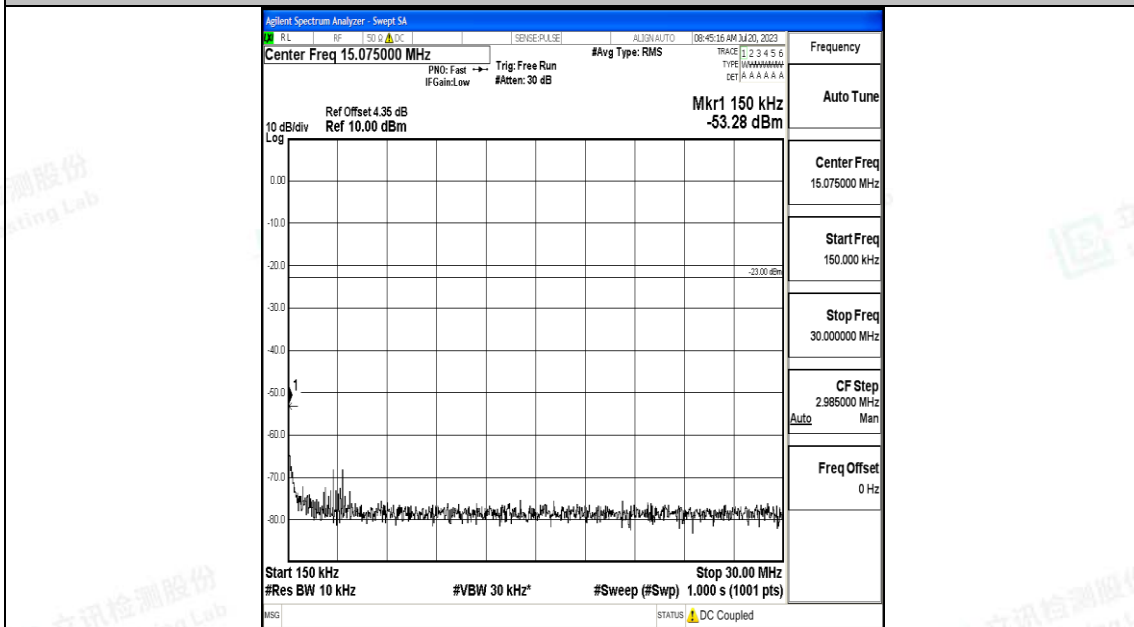

Band5\_10MHz\_16QAM\_20450\_1RB#0\_1000~3000\_1000~3000

Band5\_10MHz\_16QAM\_20450\_1RB#0\_3000~10000\_3000~10000

Band5\_10MHz\_QPSK\_20525\_1RB#0\_0.009~0.15\_0.009~0.15

Band5\_10MHz\_QPSK\_20525\_1RB#0\_0.15~30\_0.15~30