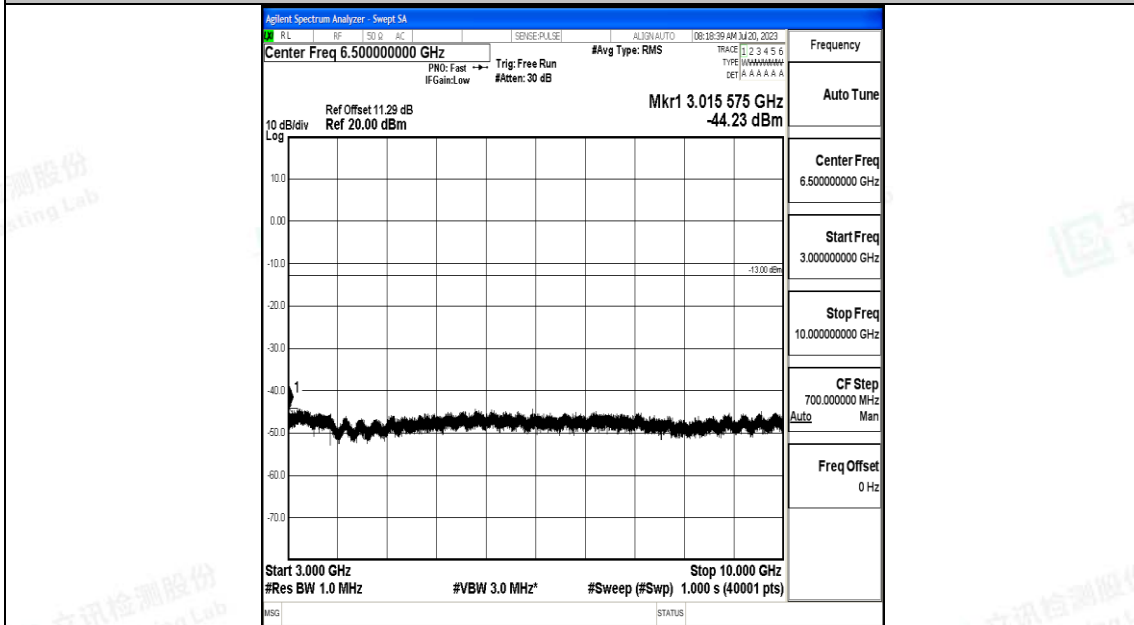

Band5_3MHz_16QAM_20635_1RB#0_1000~3000_1000~3000

Band5_3MHz_16QAM_20635_1RB#0_3000~10000_3000~10000