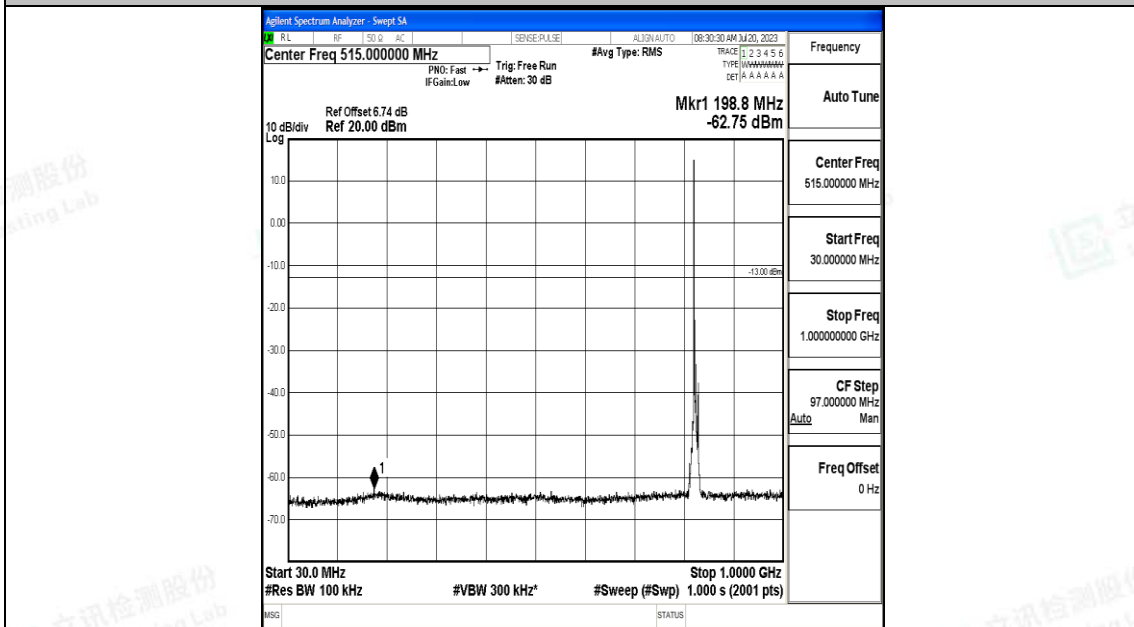

Band5_5MHz_16QAM_20425_1RB#0_0.15~30_0.15~30

Band5_5MHz_16QAM_20425_1RB#0_30~1000_30~1000