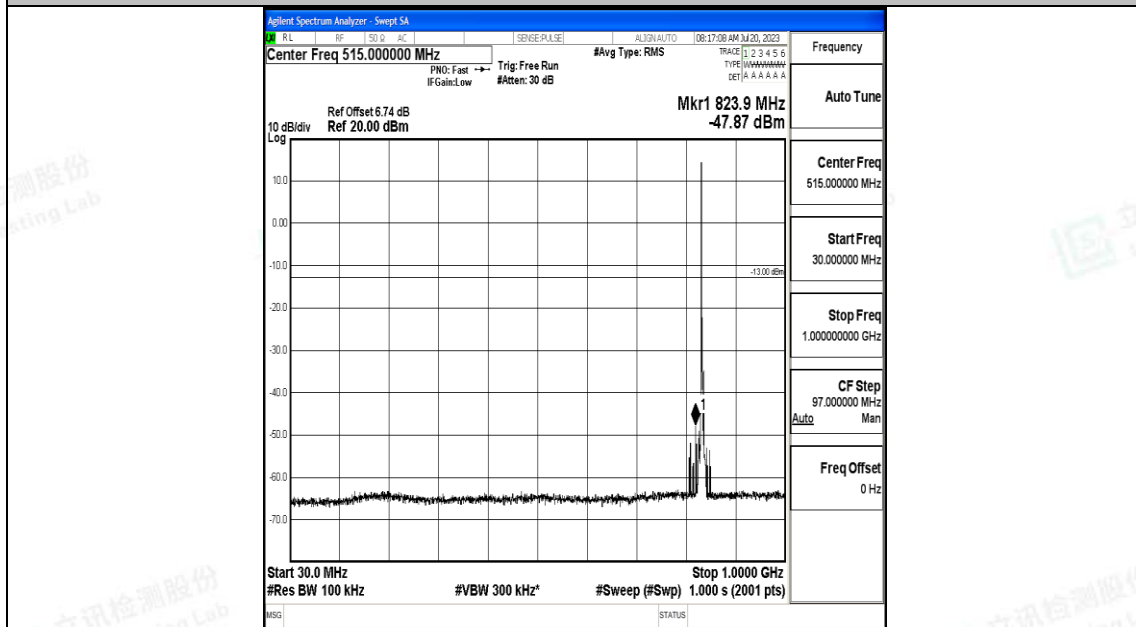

Band5_3MHz_16QAM_20525_1RB#0_0.15~30_0.15~30

Band5_3MHz_16QAM_20525_1RB#0_30~1000_30~1000