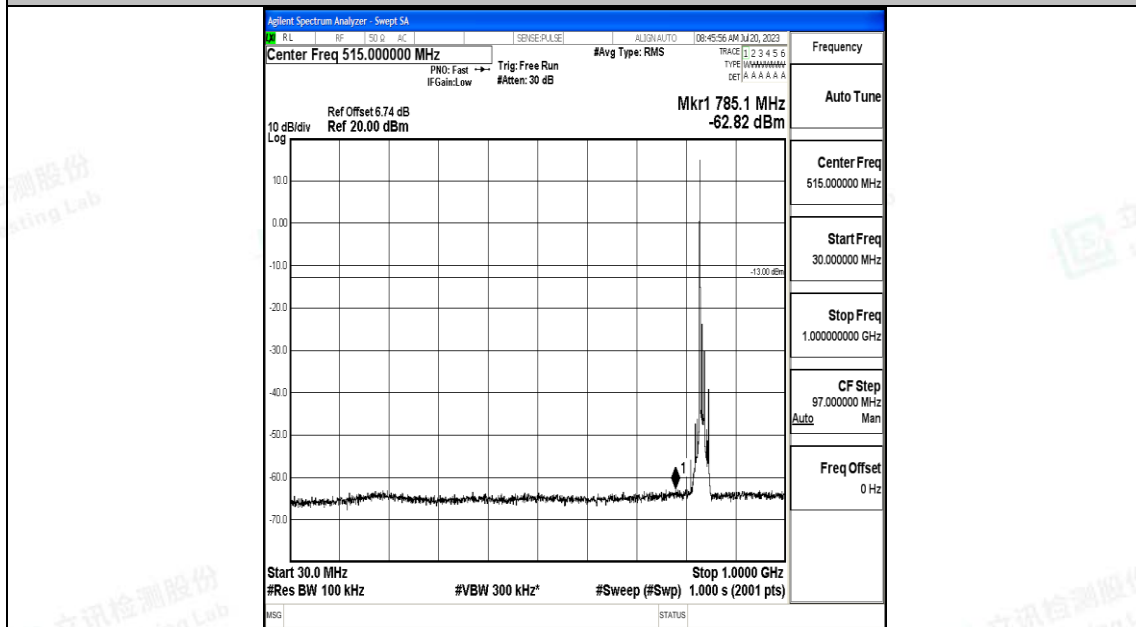

Band5_10MHz_16QAM_20525_1RB#0_0.15~30_0.15~30

Band5_10MHz_16QAM_20525_1RB#0_30~1000_30~1000