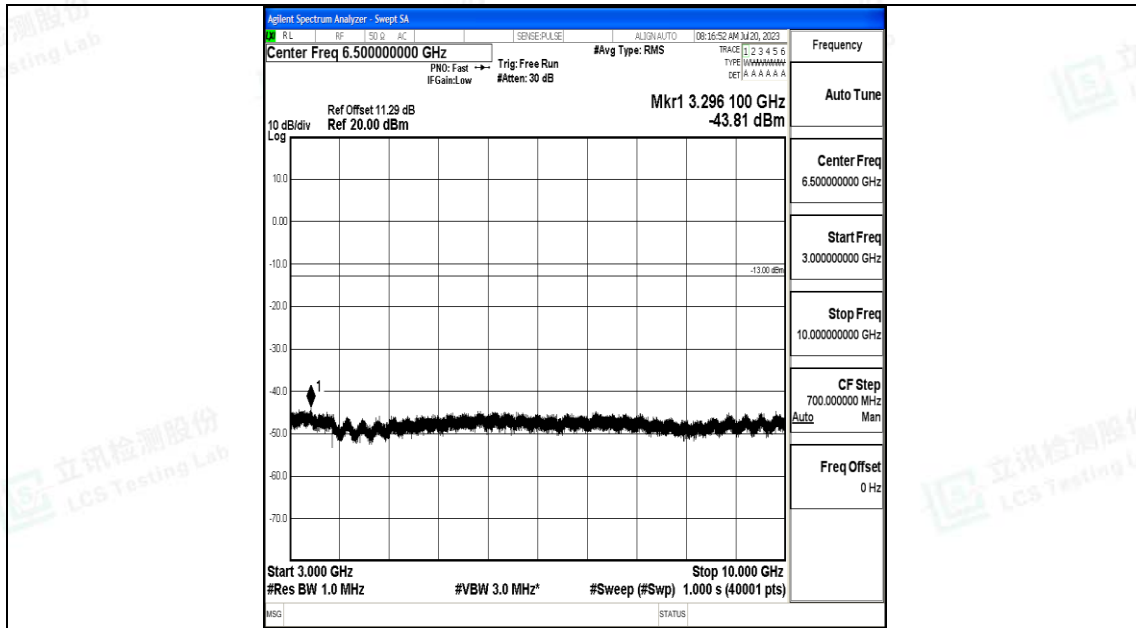

Band5\_3MHz\_QPSK\_20525\_1RB#0\_30~1000\_30~1000

Band5\_3MHz\_QPSK\_20525\_1RB#0\_1000~3000\_1000~3000

Band5\_3MHz\_QPSK\_20525\_1RB#0\_3000~10000\_3000~10000

Band5\_3MHz\_16QAM\_20525\_1RB#0\_0.009~0.15\_0.009~0.15