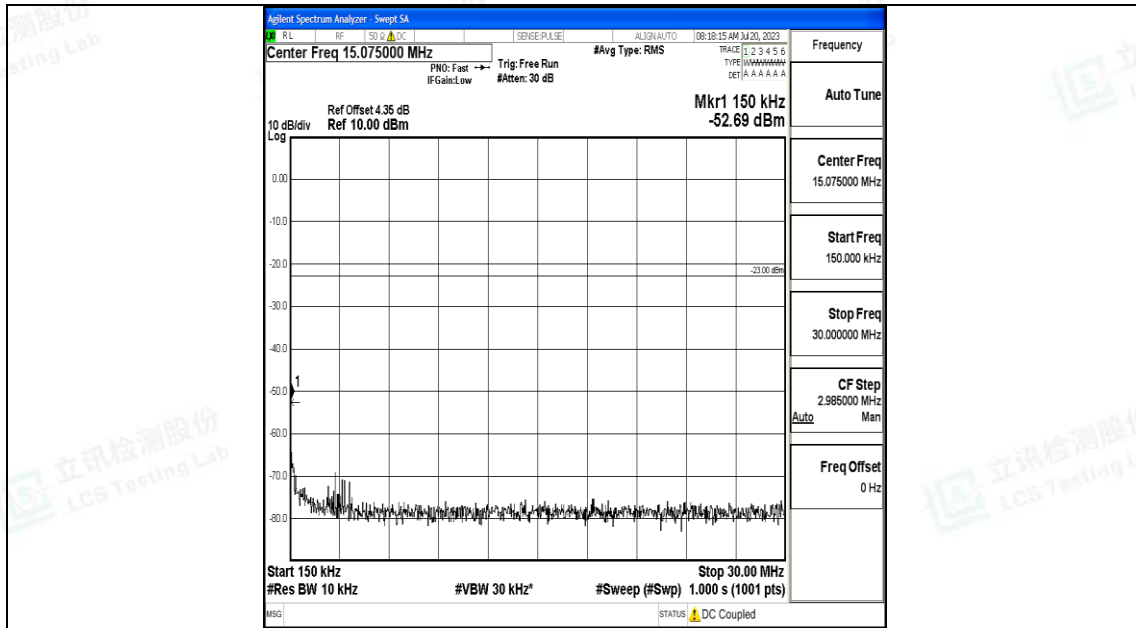

Band5_3MHz_16QAM_20635_1RB#0_0.009~0.15_0.009~0.15

Band5_3MHz_16QAM_20635_1RB#0_0.15~30_0.15~30