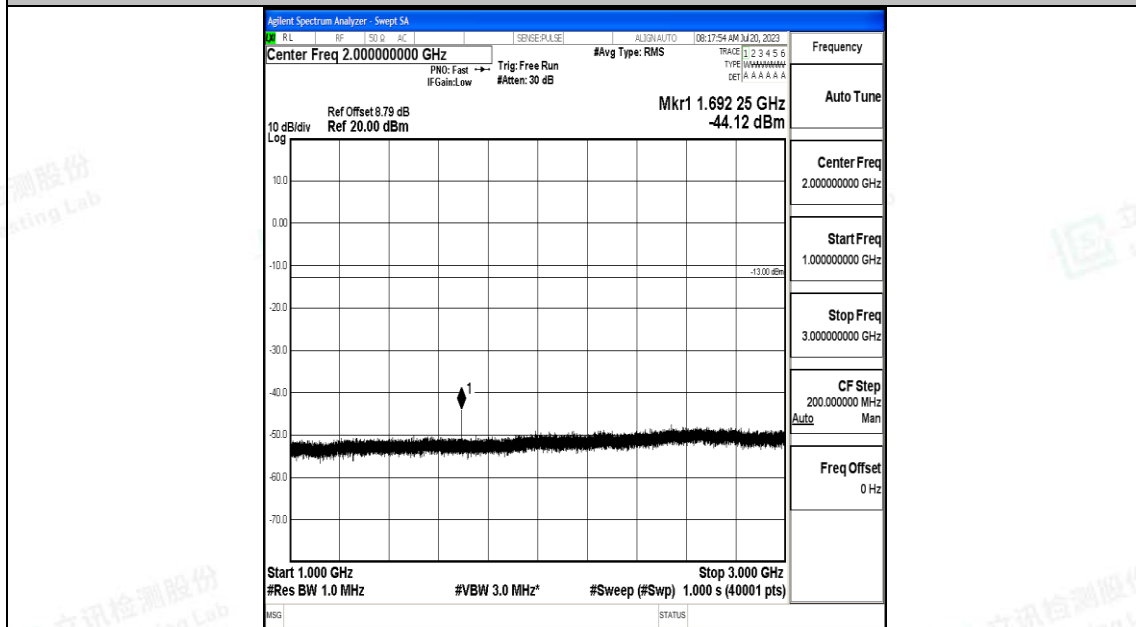

Band5\_3MHz\_QPSK\_20635\_1RB#0\_0.009~0.15\_0.009~0.15

Band5\_3MHz\_QPSK\_20635\_1RB#0\_0.15~30\_0.15~30

Band5\_3MHz\_QPSK\_20635\_1RB#0\_30~1000\_30~1000

Band5\_3MHz\_QPSK\_20635\_1RB#0\_1000~3000\_1000~3000