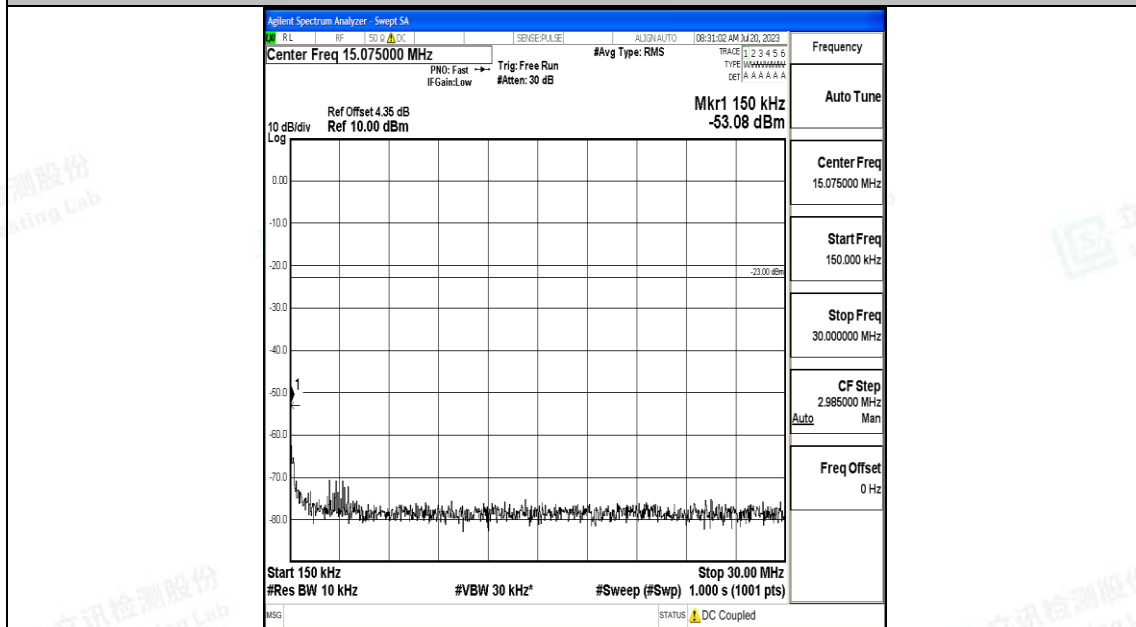

Band5_5MHz_QPSK_20525_1RB#0_0.009~0.15_0.009~0.15

Band5_5MHz_QPSK_20525_1RB#0_0.15~30_0.15~30