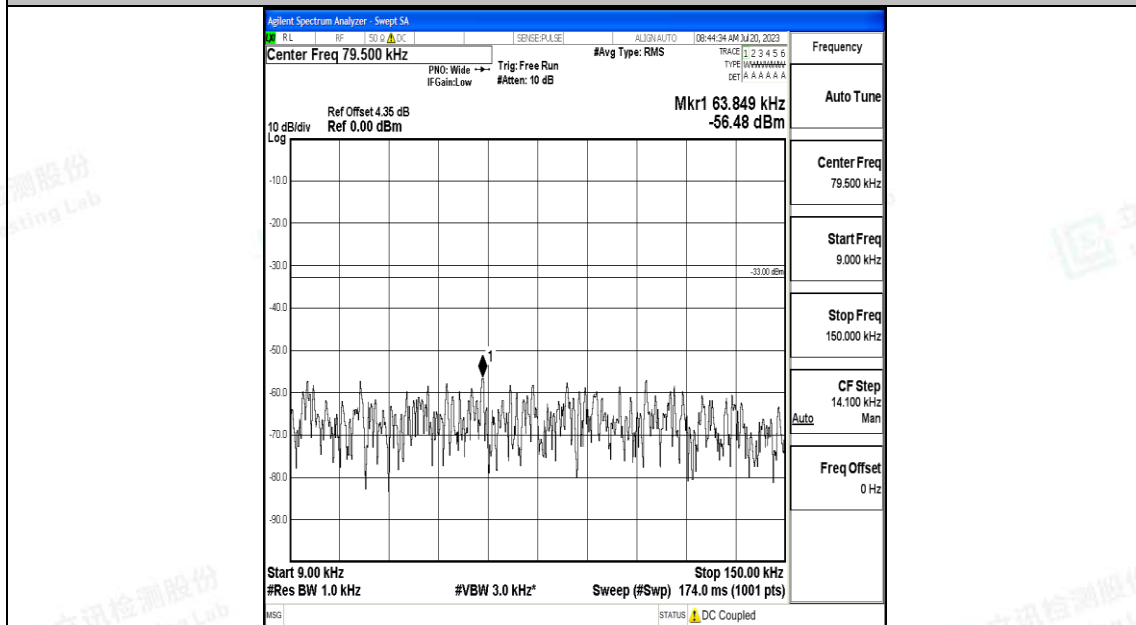

Band5_10MHz_QPSK_20450_1RB#0_3000~10000_3000~10000

Band5_10MHz_16QAM_20450_1RB#0_0.009~0.15_0.009~0.15