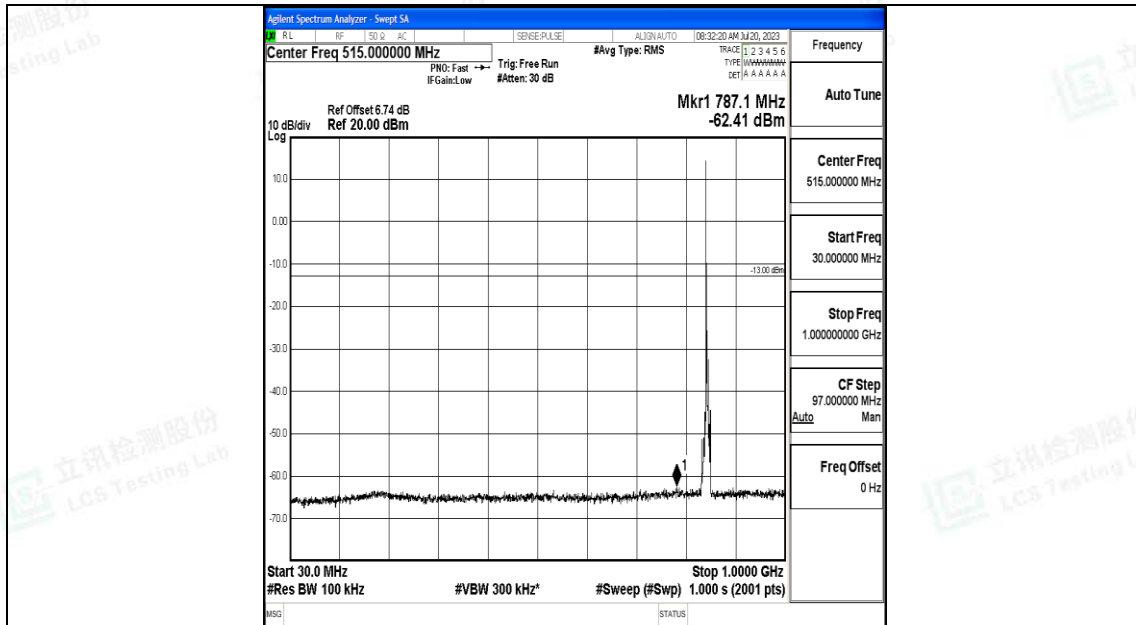

Band5\_5MHz\_16QAM\_20525\_1RB#0\_1000~3000\_1000~3000

Band5\_5MHz\_16QAM\_20525\_1RB#0\_3000~10000\_3000~10000

Band5\_5MHz\_QPSK\_20625\_1RB#0\_0.009~0.15\_0.009~0.15

Band5\_5MHz\_QPSK\_20625\_1RB#0\_0.15~30\_0.15~30