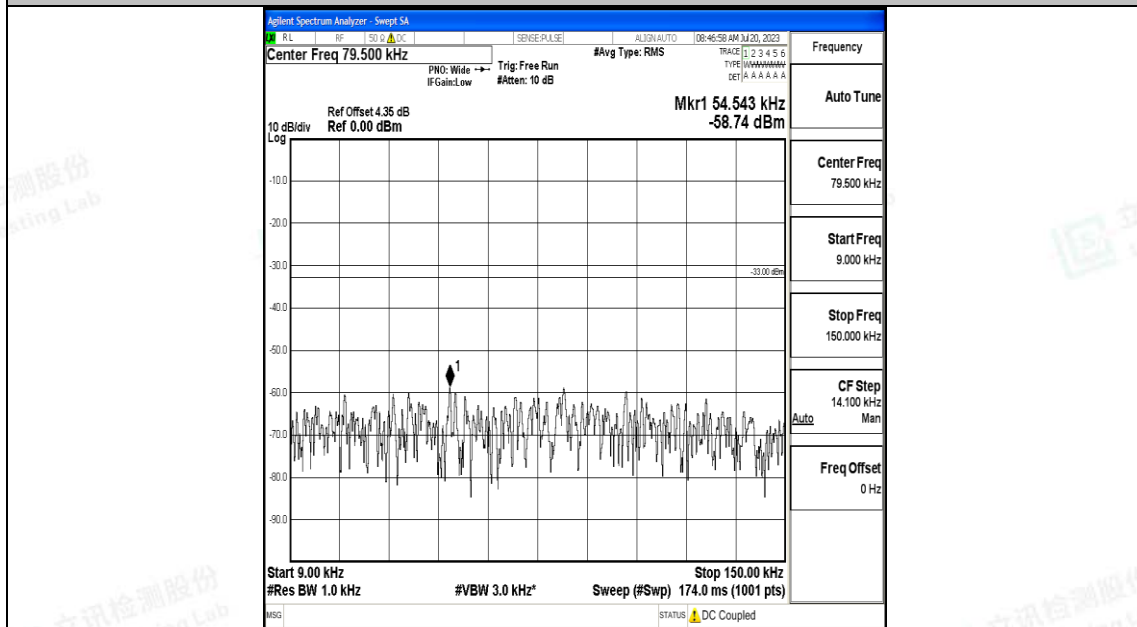

Band5_10MHz_QPSK_20600_1RB#0_3000~10000_3000~10000

Band5_10MHz_16QAM_20600_1RB#0_0.009~0.15_0.009~0.15