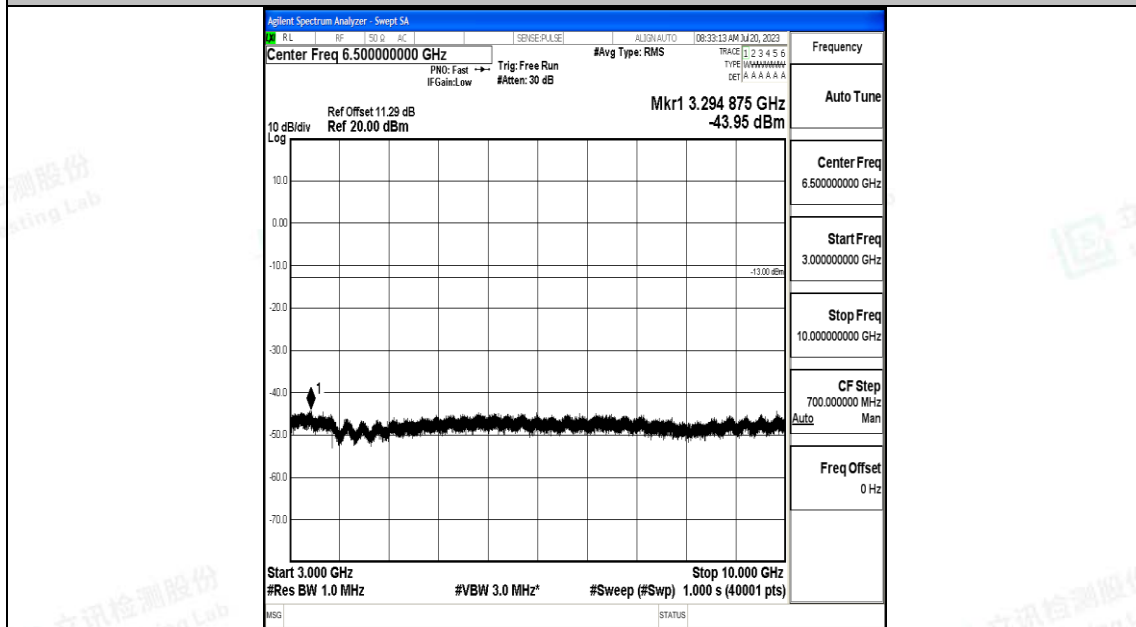

Band5\_5MHz\_16QAM\_20625\_1RB#0\_0.15~30\_0.15~30

Band5\_5MHz\_16QAM\_20625\_1RB#0\_30~1000\_30~1000

Band5\_5MHz\_16QAM\_20625\_1RB#0\_1000~3000\_1000~3000

Band5\_5MHz\_16QAM\_20625\_1RB#0\_3000~10000\_3000~10000