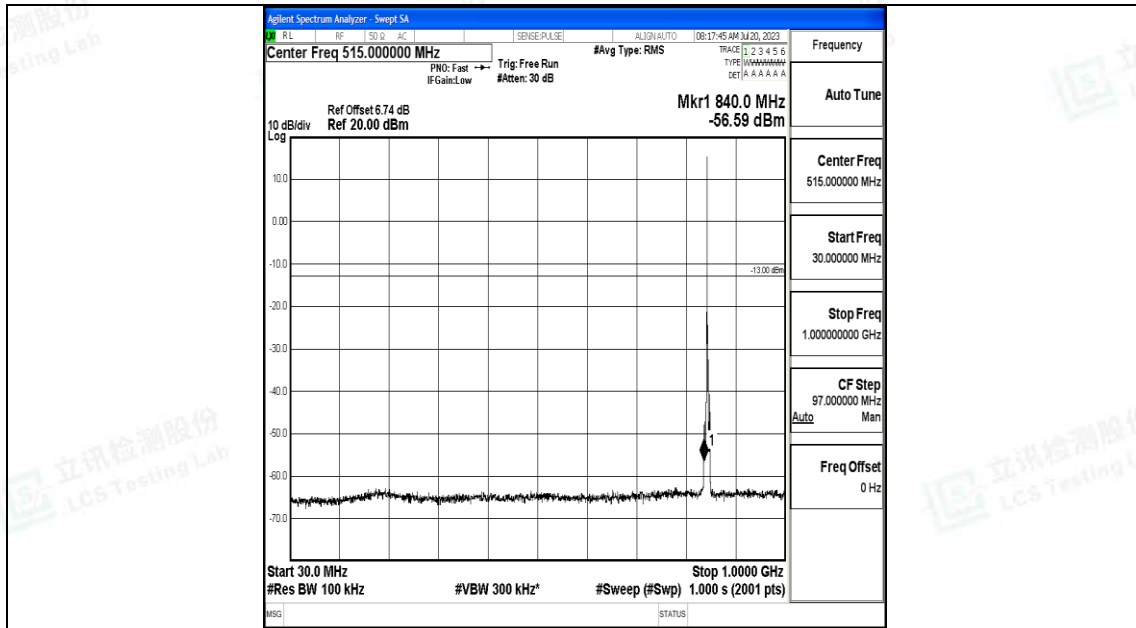

Band5_3MHz_QPSK_20635_1RB#0_0.15~30_0.15~30

Band5_3MHz_QPSK_20635_1RB#0_30~1000_30~1000