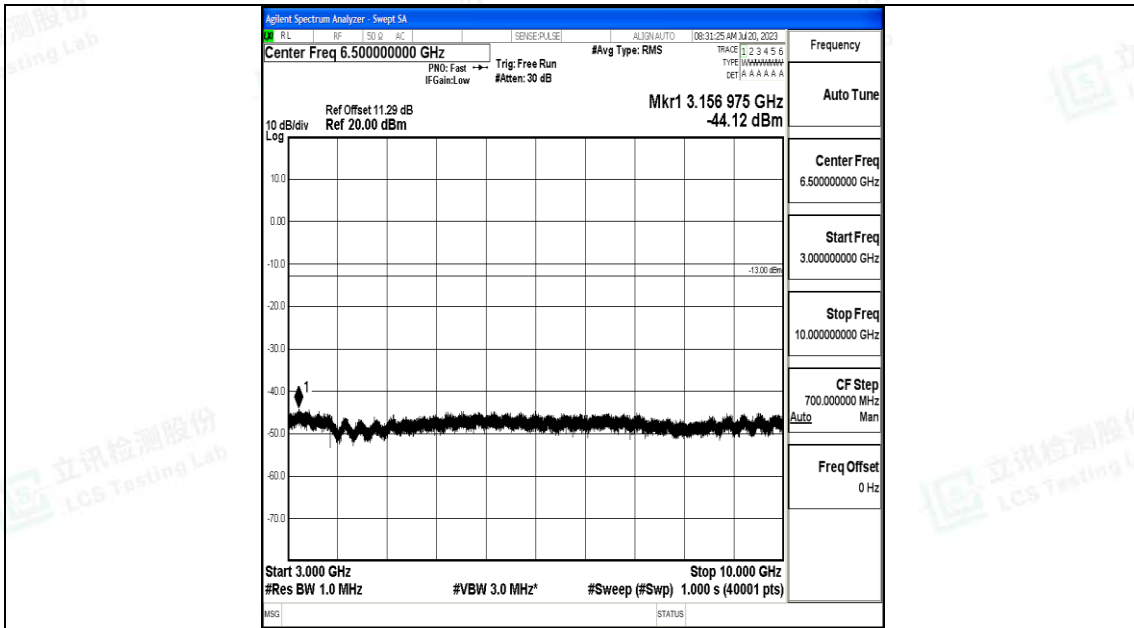

Band5\_5MHz\_QPSK\_20525\_1RB#0\_0.009~0.15\_0.009~0.15

Band5\_5MHz\_QPSK\_20525\_1RB#0\_0.15~30\_0.15~30

Band5\_5MHz\_QPSK\_20525\_1RB#0\_30~1000\_30~1000

Band5\_5MHz\_QPSK\_20525\_1RB#0\_1000~3000\_1000~3000