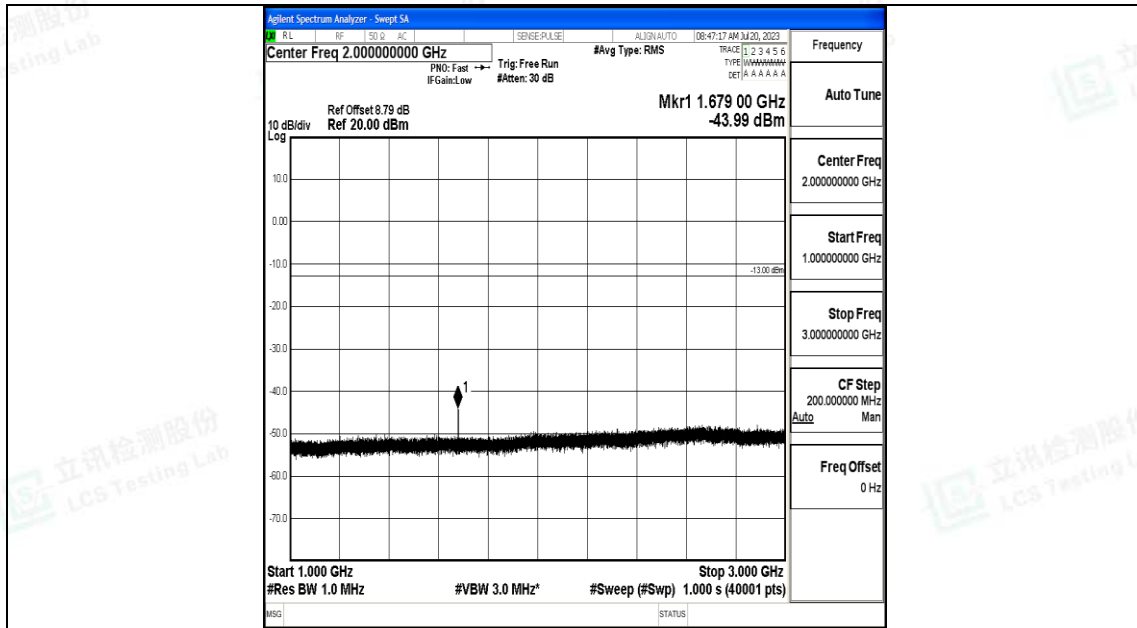

Band5\_10MHz\_QPSK\_20600\_1RB#0\_3000~10000\_3000~10000

Band5\_10MHz\_16QAM\_20600\_1RB#0\_0.009~0.15\_0.009~0.15

Band5\_10MHz\_16QAM\_20600\_1RB#0\_0.15~30\_0.15~30

Band5\_10MHz\_16QAM\_20600\_1RB#0\_30~1000\_30~1000