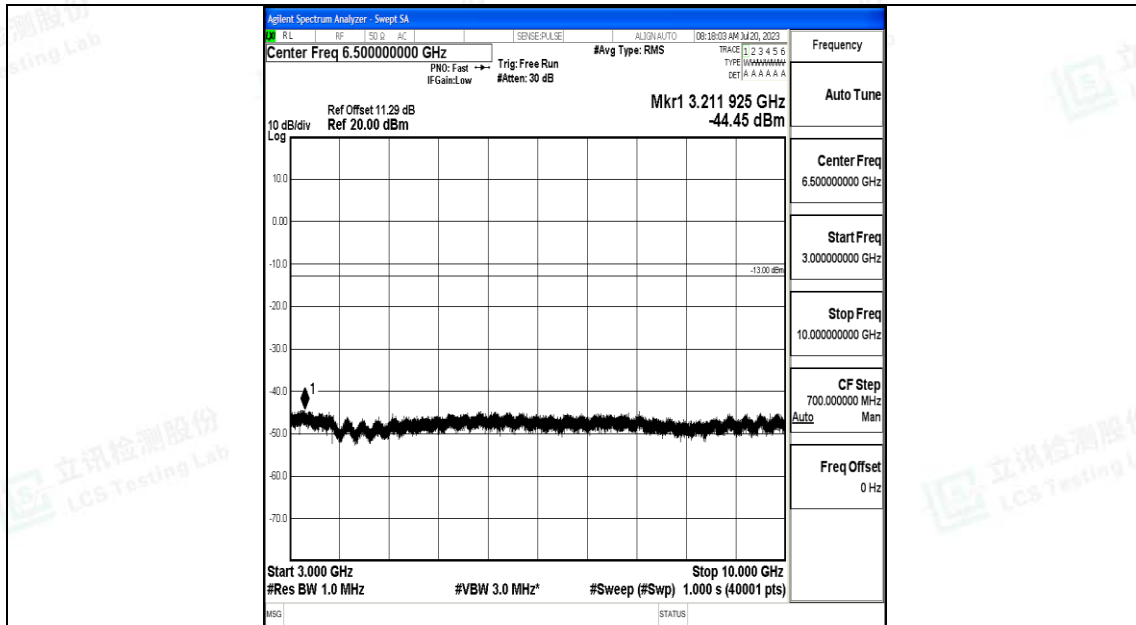

Band5\_3MHz\_QPSK\_20635\_1RB#0\_0.009~0.15\_0.009~0.15

Band5\_3MHz\_QPSK\_20635\_1RB#0\_0.15~30\_0.15~30

Band5\_3MHz\_QPSK\_20635\_1RB#0\_30~1000\_30~1000

Band5\_3MHz\_QPSK\_20635\_1RB#0\_1000~3000\_1000~3000