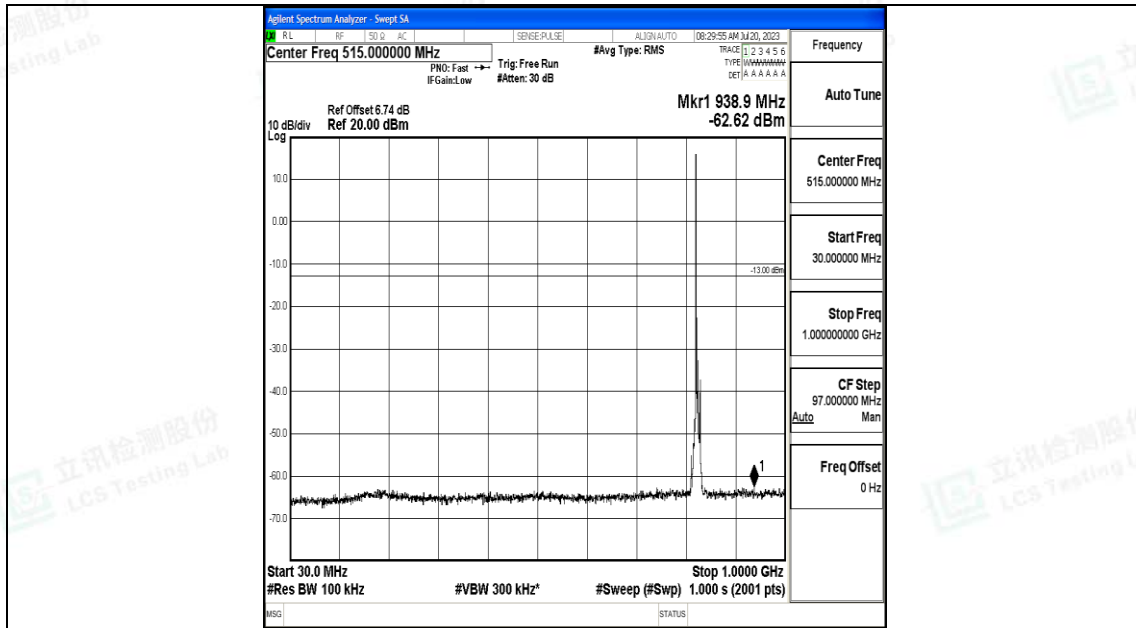

Band5\_3MHz\_16QAM\_20635\_1RB#0\_1000~3000\_1000~3000

Band5\_3MHz\_16QAM\_20635\_1RB#0\_3000~10000\_3000~10000

Band5\_5MHz\_QPSK\_20425\_1RB#0\_0.009~0.15\_0.009~0.15

Band5\_5MHz\_QPSK\_20425\_1RB#0\_0.15~30\_0.15~30