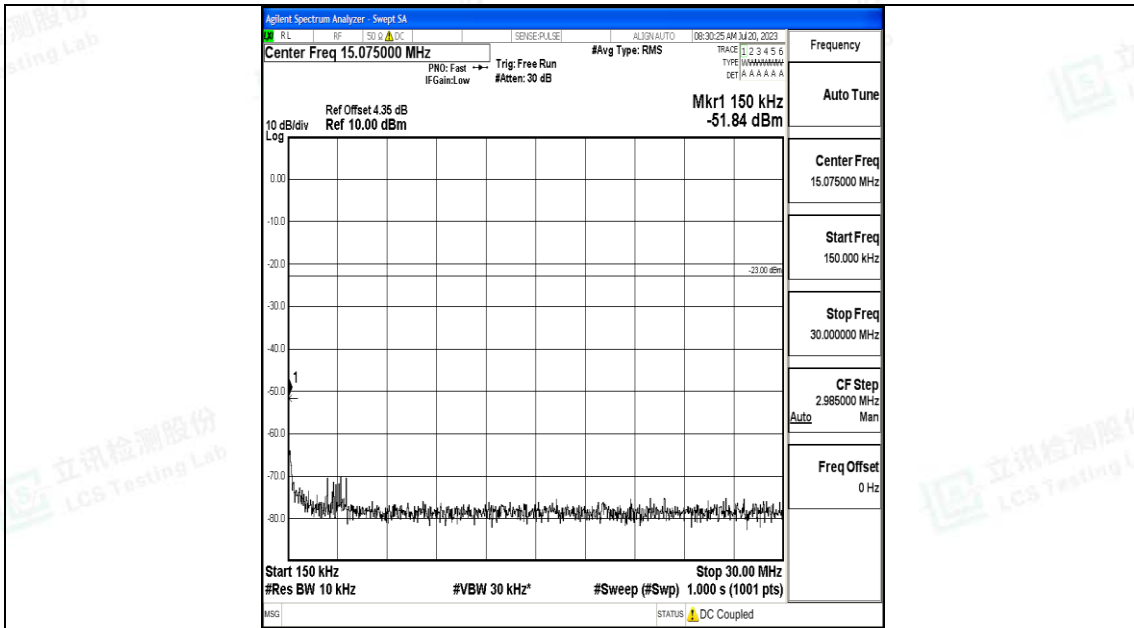

Band5\_5MHz\_QPSK\_20425\_1RB#0\_30~1000\_30~1000

Band5\_5MHz\_QPSK\_20425\_1RB#0\_1000~3000\_1000~3000

Band5\_5MHz\_QPSK\_20425\_1RB#0\_3000~10000\_3000~10000

Band5\_5MHz\_16QAM\_20425\_1RB#0\_0.009~0.15\_0.009~0.15