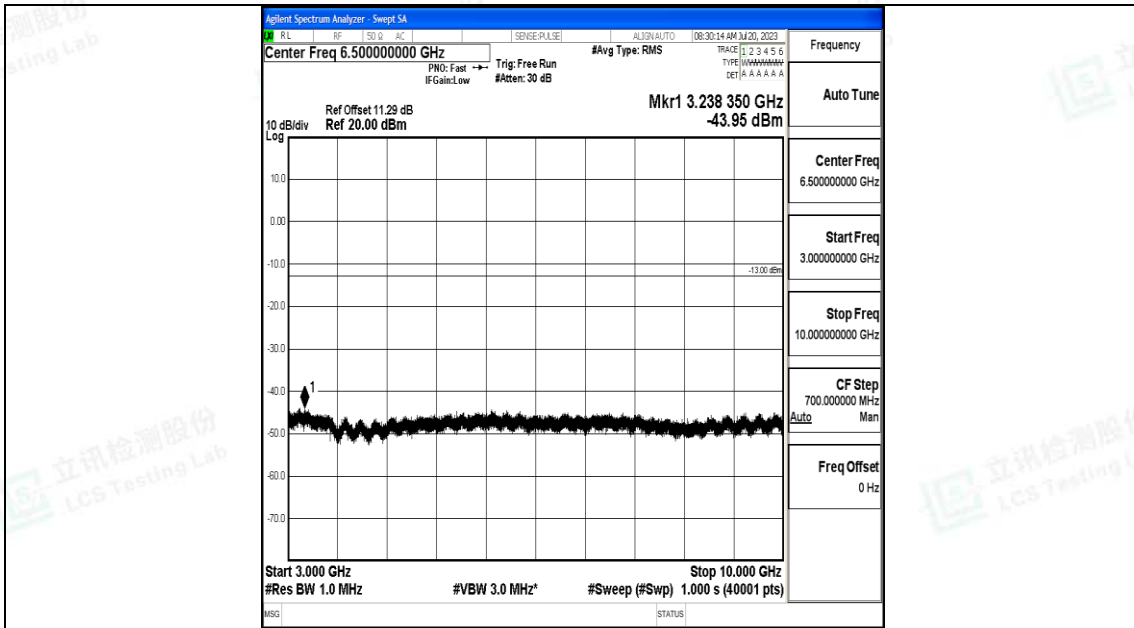

Band5_5MHz_QPSK_20425_1RB#0_1000~3000_1000~3000

Band5_5MHz_QPSK_20425_1RB#0_3000~10000_3000~10000