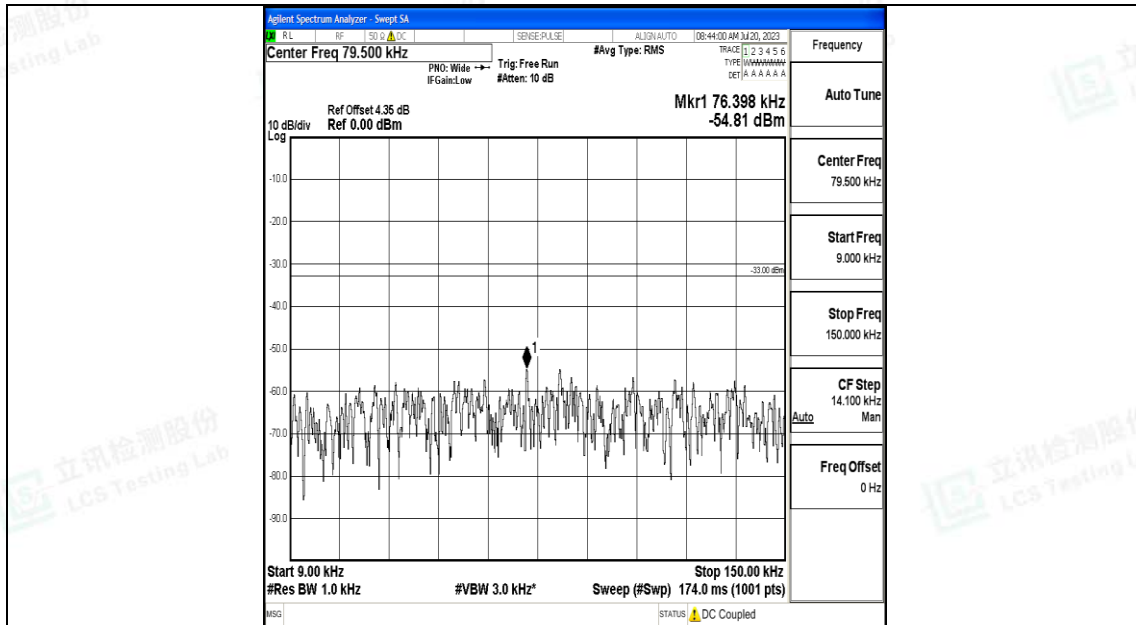

Band5\_5MHz\_16QAM\_20625\_1RB#0\_0.15~30\_0.15~30

Band5\_5MHz\_16QAM\_20625\_1RB#0\_30~1000\_30~1000

Band5\_5MHz\_16QAM\_20625\_1RB#0\_1000~3000\_1000~3000

Band5\_5MHz\_16QAM\_20625\_1RB#0\_3000~10000\_3000~10000