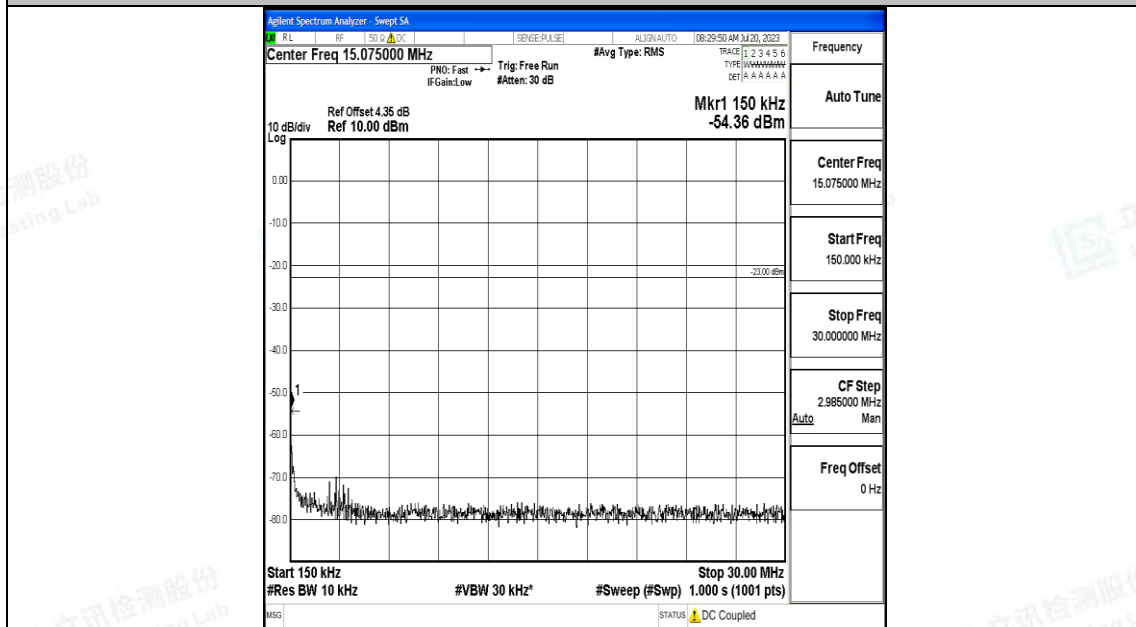

Band5\_3MHz\_16QAM\_20635\_1RB#0\_1000~3000\_1000~3000

Band5\_3MHz\_16QAM\_20635\_1RB#0\_3000~10000\_3000~10000

Band5\_5MHz\_QPSK\_20425\_1RB#0\_0.009~0.15\_0.009~0.15

Band5\_5MHz\_QPSK\_20425\_1RB#0\_0.15~30\_0.15~30