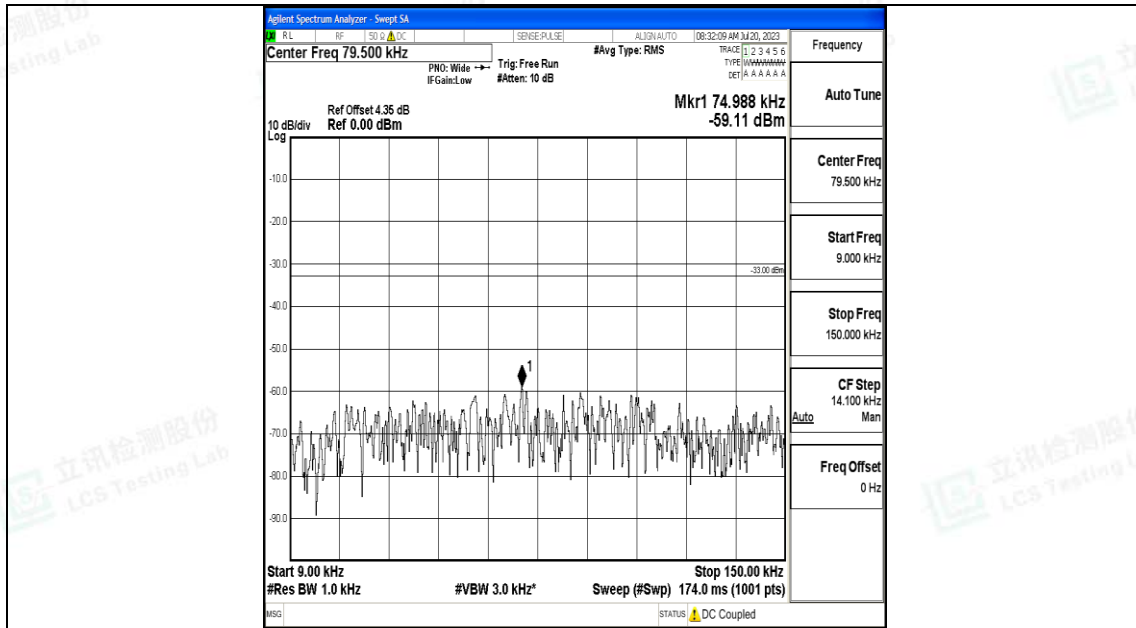

Band5_5MHz_16QAM_20525_1RB#0_3000~10000_3000~10000

Band5_5MHz_QPSK_20625_1RB#0_0.009~0.15_0.009~0.15