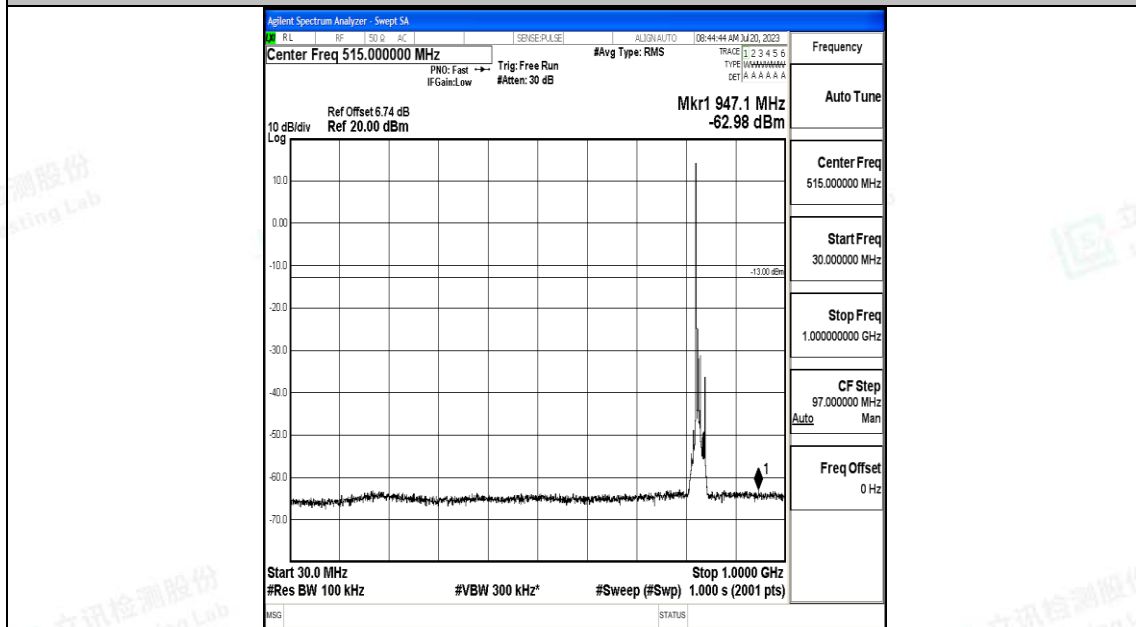

Band5\_10MHz\_QPSK\_20450\_1RB#0\_3000~10000\_3000~10000

Band5\_10MHz\_16QAM\_20450\_1RB#0\_0.009~0.15\_0.009~0.15

Band5\_10MHz\_16QAM\_20450\_1RB#0\_0.15~30\_0.15~30

Band5\_10MHz\_16QAM\_20450\_1RB#0\_30~1000\_30~1000