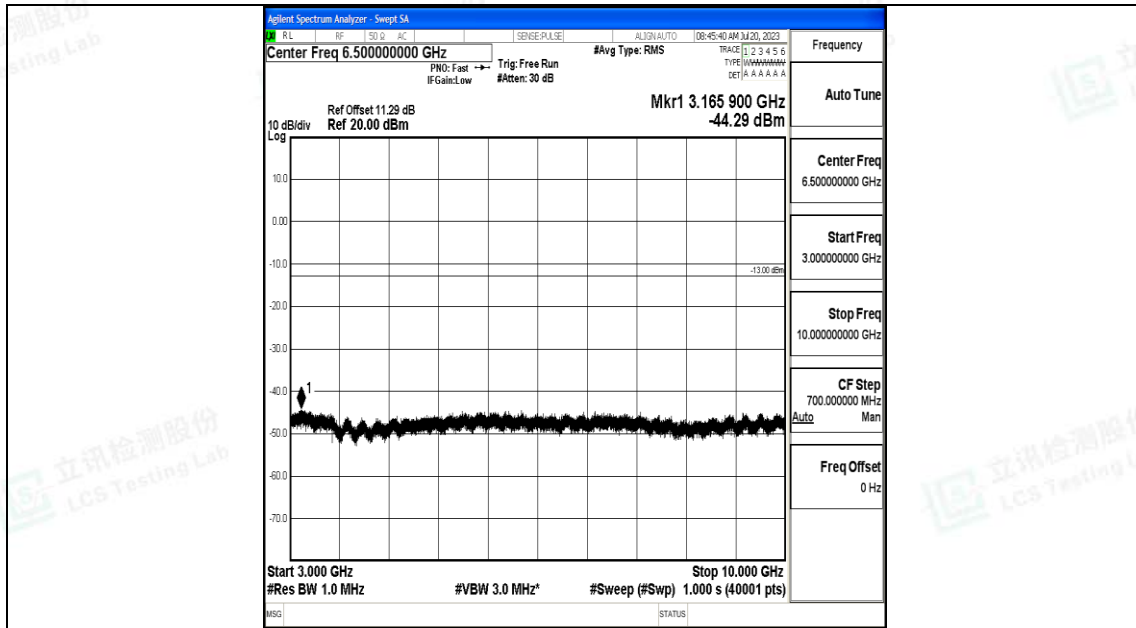

Band5_10MHz_QPSK_20525_1RB#0_1000~3000_1000~3000

Band5_10MHz_QPSK_20525_1RB#0_3000~10000_3000~10000