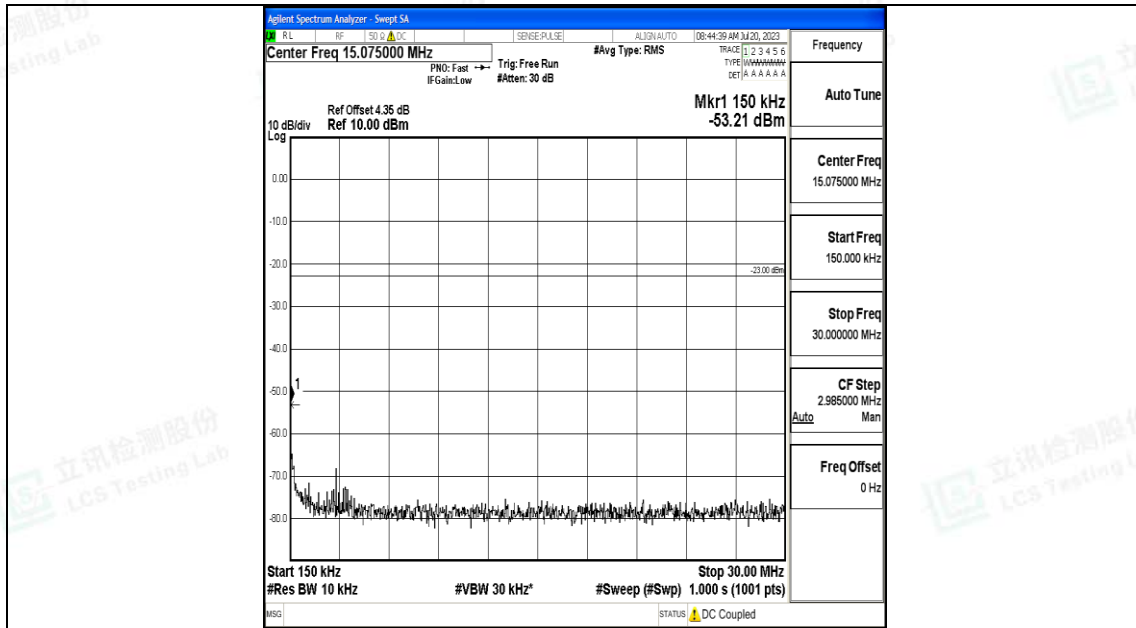

Band5_10MHz_16QAM_20450_1RB#0_0.009~0.15_0.009~0.15

Band5_10MHz_16QAM_20450_1RB#0_0.15~30_0.15~30