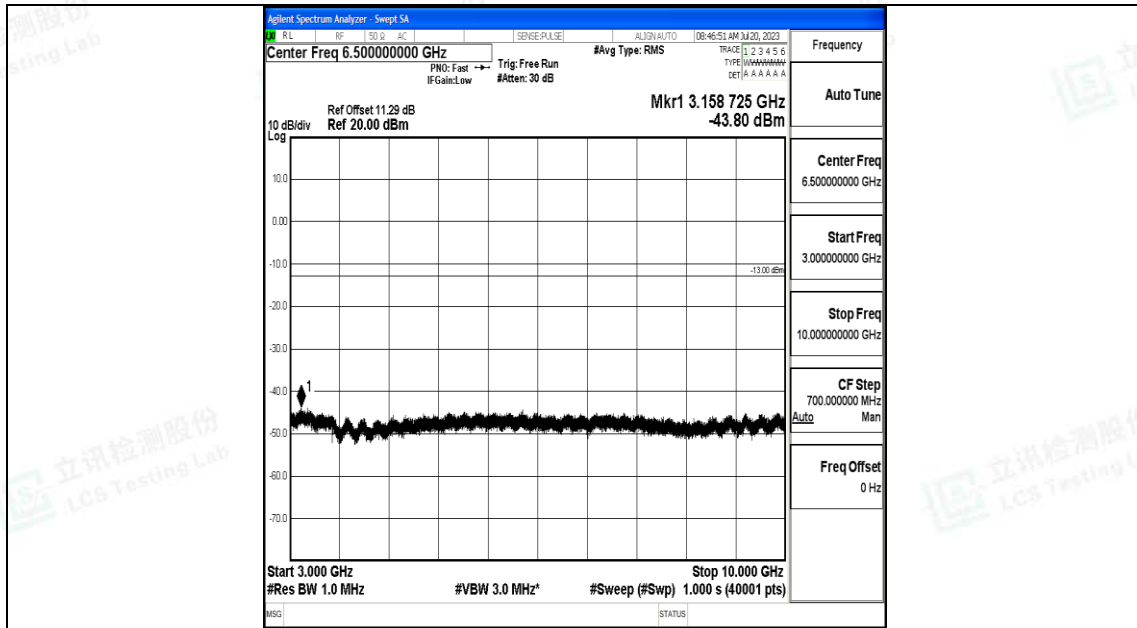

Band5\_10MHz\_QPSK\_20600\_1RB#0\_0.009~0.15\_0.009~0.15

Band5\_10MHz\_QPSK\_20600\_1RB#0\_0.15~30\_0.15~30

Band5\_10MHz\_QPSK\_20600\_1RB#0\_30~1000\_30~1000

Band5\_10MHz\_QPSK\_20600\_1RB#0\_1000~3000\_1000~3000