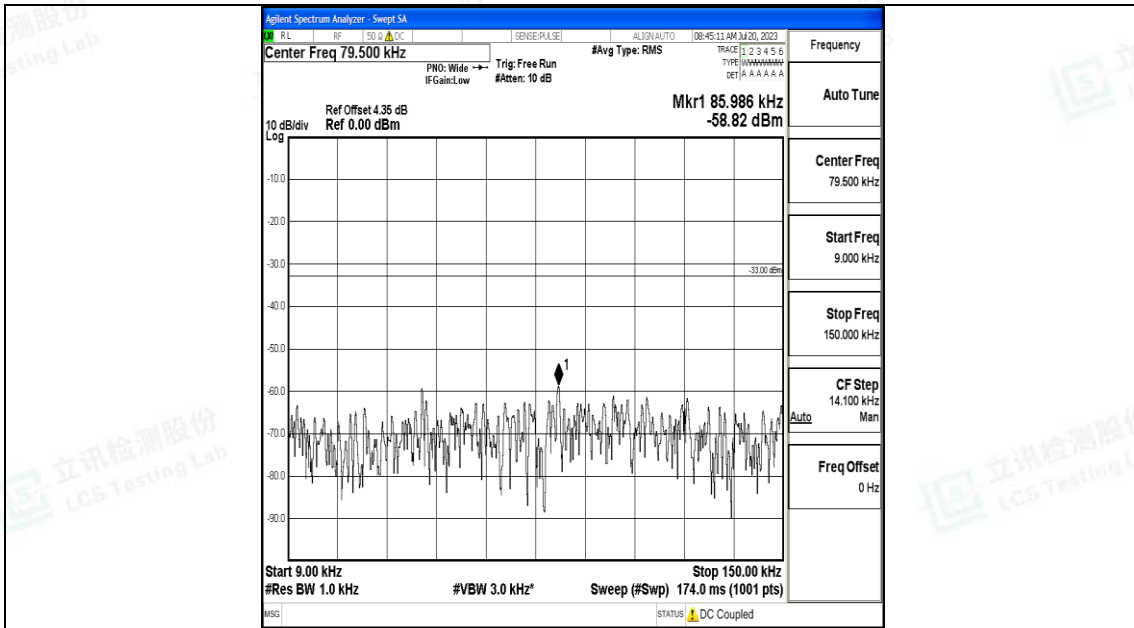

Band5_10MHz_16QAM_20450_1RB#0_3000~10000_3000~10000

Band5_10MHz_QPSK_20525_1RB#0_0.009~0.15_0.009~0.15