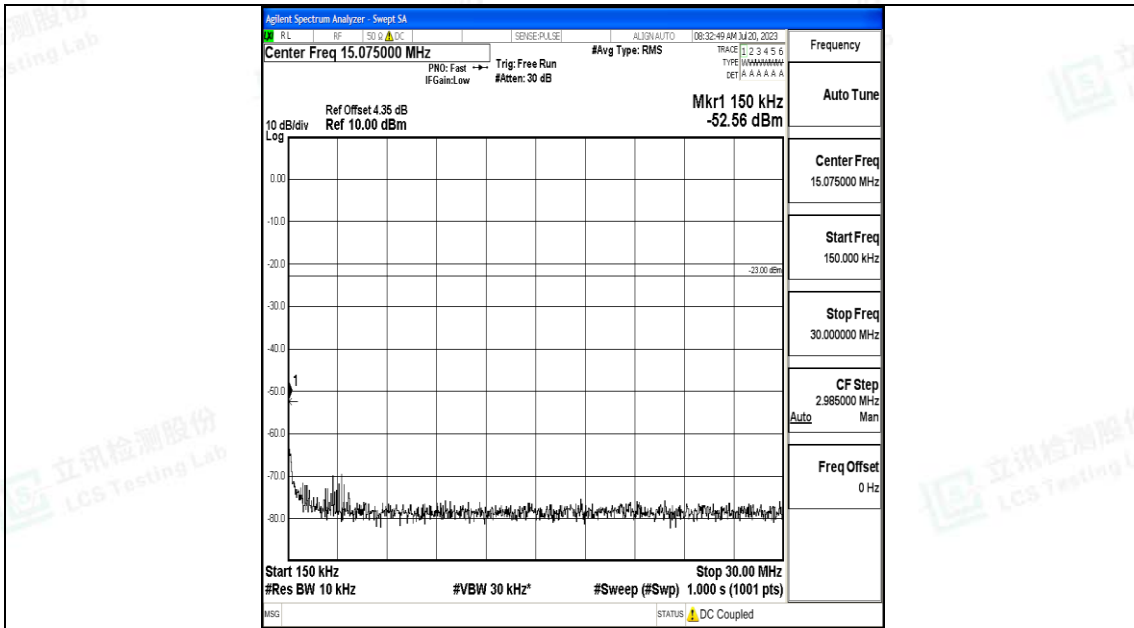

Band5\_5MHz\_QPSK\_20625\_1RB#0\_30~1000\_30~1000

Band5\_5MHz\_QPSK\_20625\_1RB#0\_1000~3000\_1000~3000

Band5\_5MHz\_QPSK\_20625\_1RB#0\_3000~10000\_3000~10000

Band5\_5MHz\_16QAM\_20625\_1RB#0\_0.009~0.15\_0.009~0.15