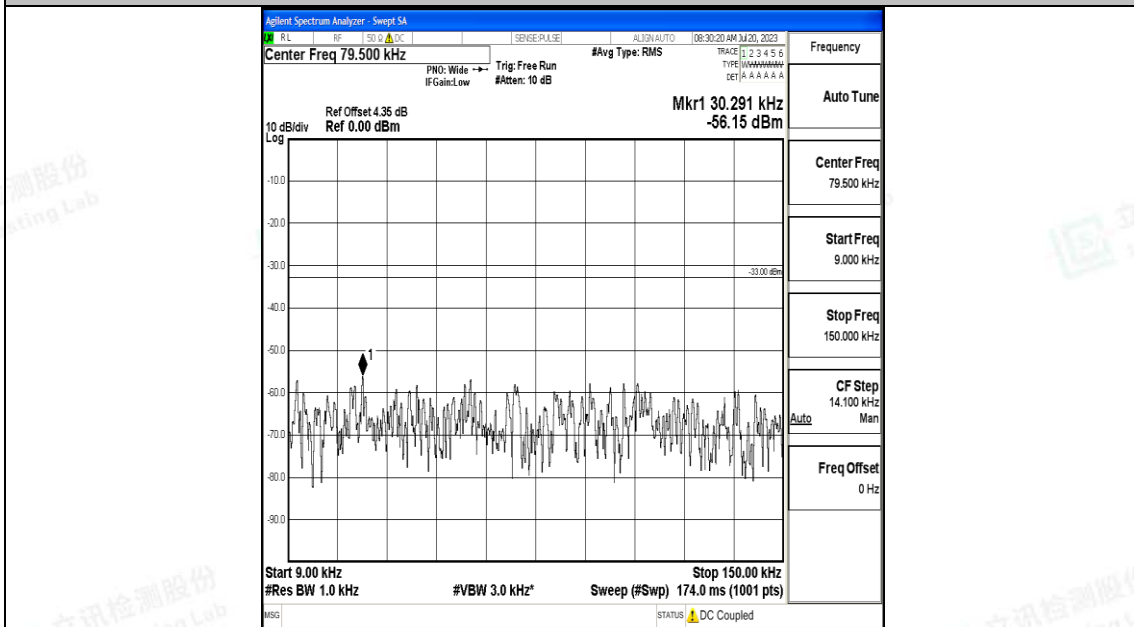

Band5\_5MHz\_QPSK\_20425\_1RB#0\_30~1000\_30~1000

Band5\_5MHz\_QPSK\_20425\_1RB#0\_1000~3000\_1000~3000

Band5\_5MHz\_QPSK\_20425\_1RB#0\_3000~10000\_3000~10000

Band5\_5MHz\_16QAM\_20425\_1RB#0\_0.009~0.15\_0.009~0.15