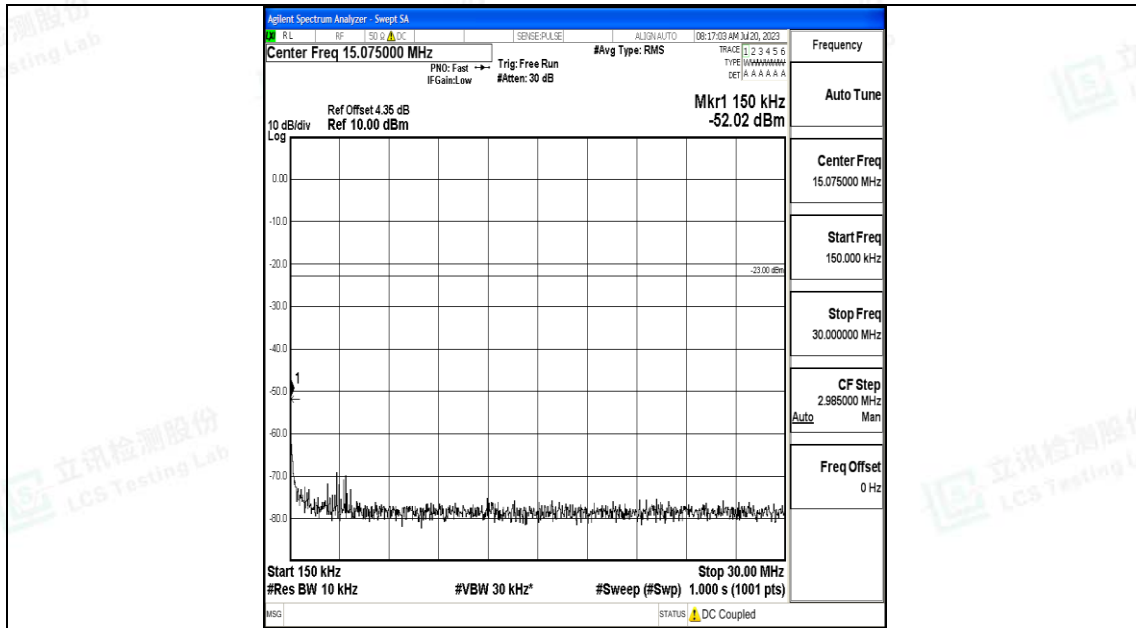

Band5\_3MHz\_QPSK\_20525\_1RB#0\_30~1000\_30~1000

Band5\_3MHz\_QPSK\_20525\_1RB#0\_1000~3000\_1000~3000

Band5\_3MHz\_QPSK\_20525\_1RB#0\_3000~10000\_3000~10000

Band5\_3MHz\_16QAM\_20525\_1RB#0\_0.009~0.15\_0.009~0.15