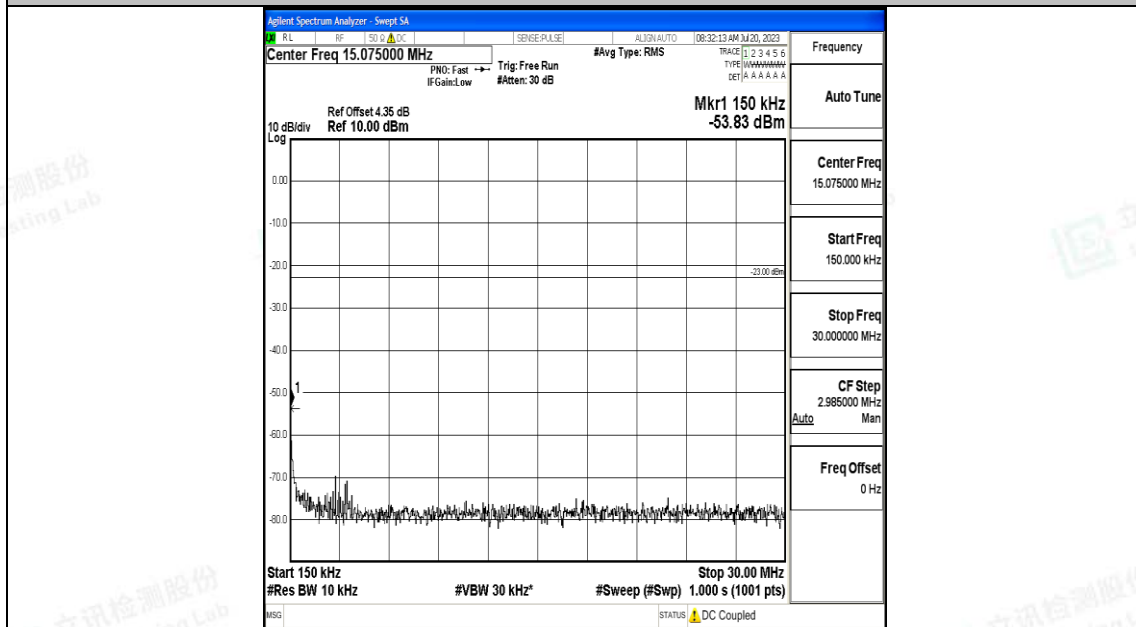

Band5\_5MHz\_16QAM\_20525\_1RB#0\_1000~3000\_1000~3000

Band5\_5MHz\_16QAM\_20525\_1RB#0\_3000~10000\_3000~10000

Band5\_5MHz\_QPSK\_20625\_1RB#0\_0.009~0.15\_0.009~0.15

Band5\_5MHz\_QPSK\_20625\_1RB#0\_0.15~30\_0.15~30