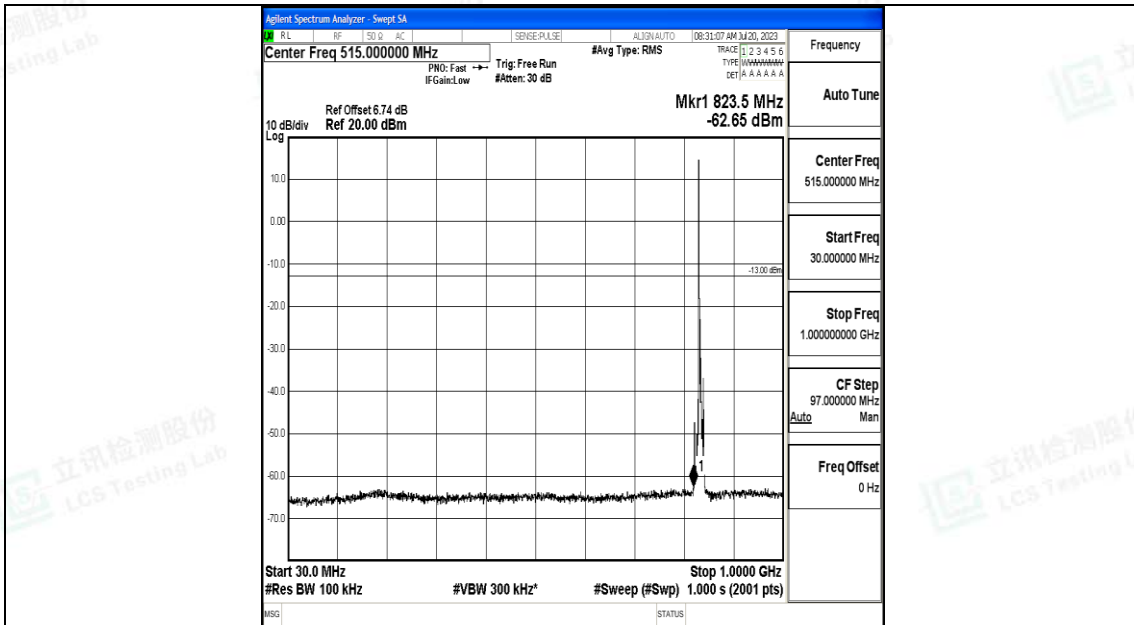

Band5_5MHz_QPSK_20525_1RB#0_0.15~30_0.15~30

Band5_5MHz_QPSK_20525_1RB#0_30~1000_30~1000