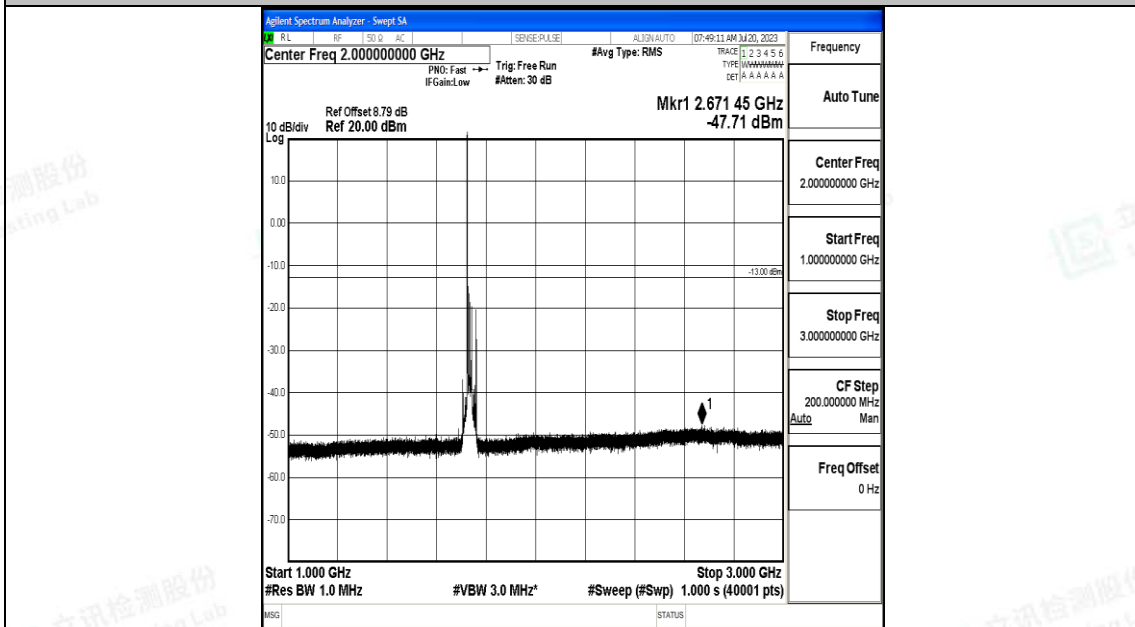

Band4_20MHz_QPSK_20175_1RB#0_30~1000_30~1000

Band4_20MHz_QPSK_20175_1RB#0_1000~3000_1000~3000