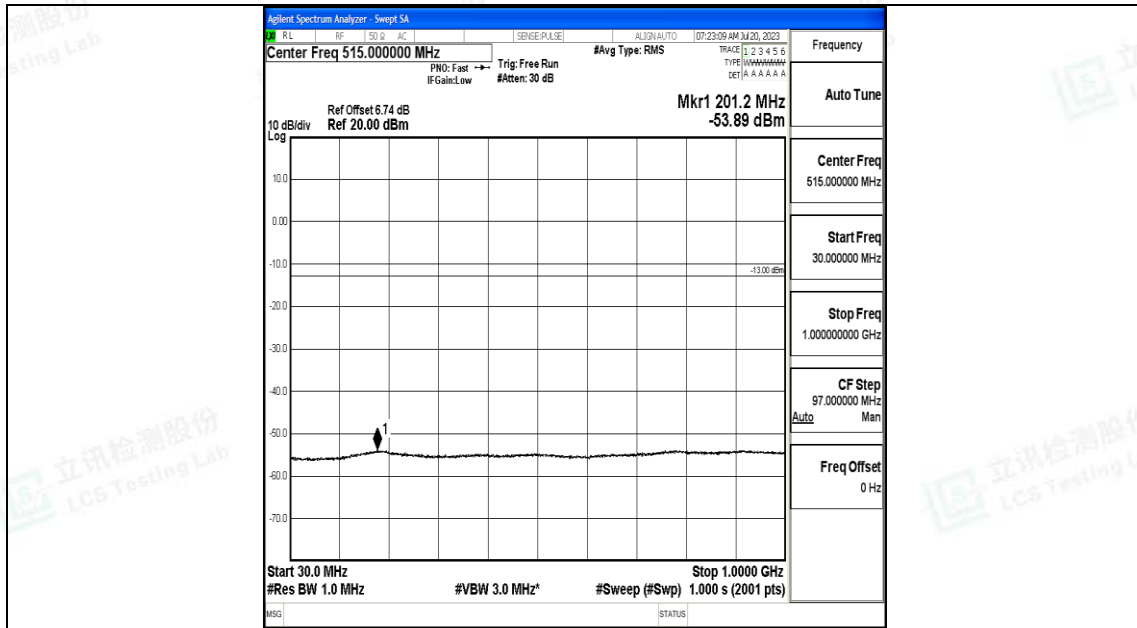

Band4_10MHz_QPSK_20350_1RB#0_0.15~30_0.15~30

Band4_10MHz_QPSK_20350_1RB#0_30~1000_30~1000