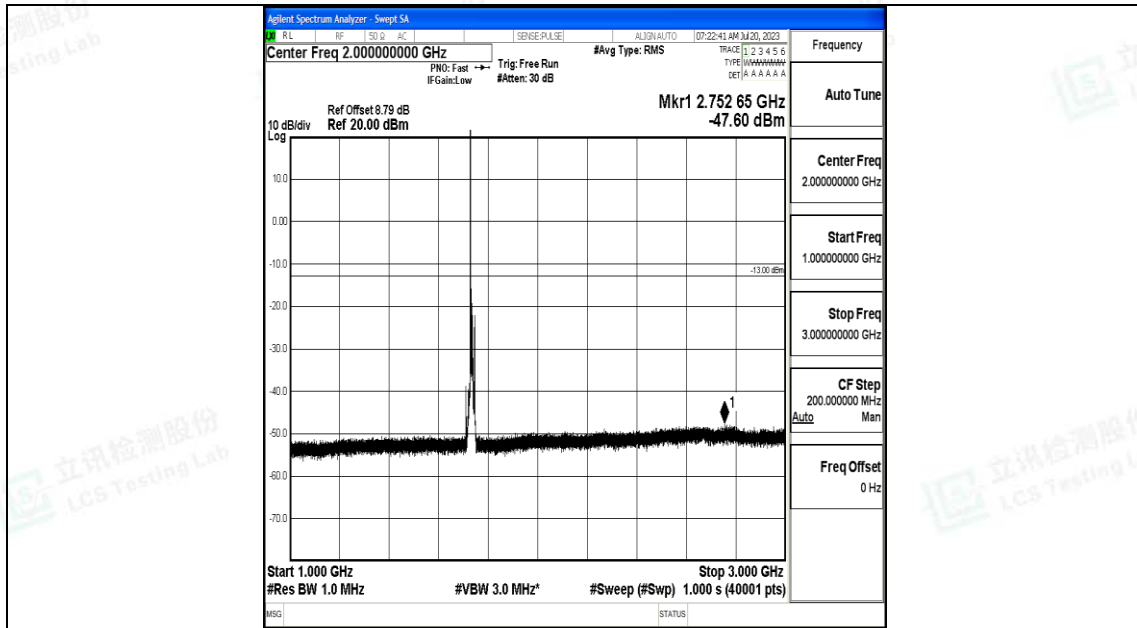

Band4_10MHz_16QAM_20175_1RB#0_0.15~30_0.15~30

Band4_10MHz_16QAM_20175_1RB#0_30~1000_30~1000

Band4_10MHz_16QAM_20175_1RB#0_1000~3000_1000~3000

Band4_10MHz_16QAM_20175_1RB#0_3000~20000_3000~20000

Band4_10MHz_QPSK_20350_1RB#0_0.009~0.15_0.009~0.15