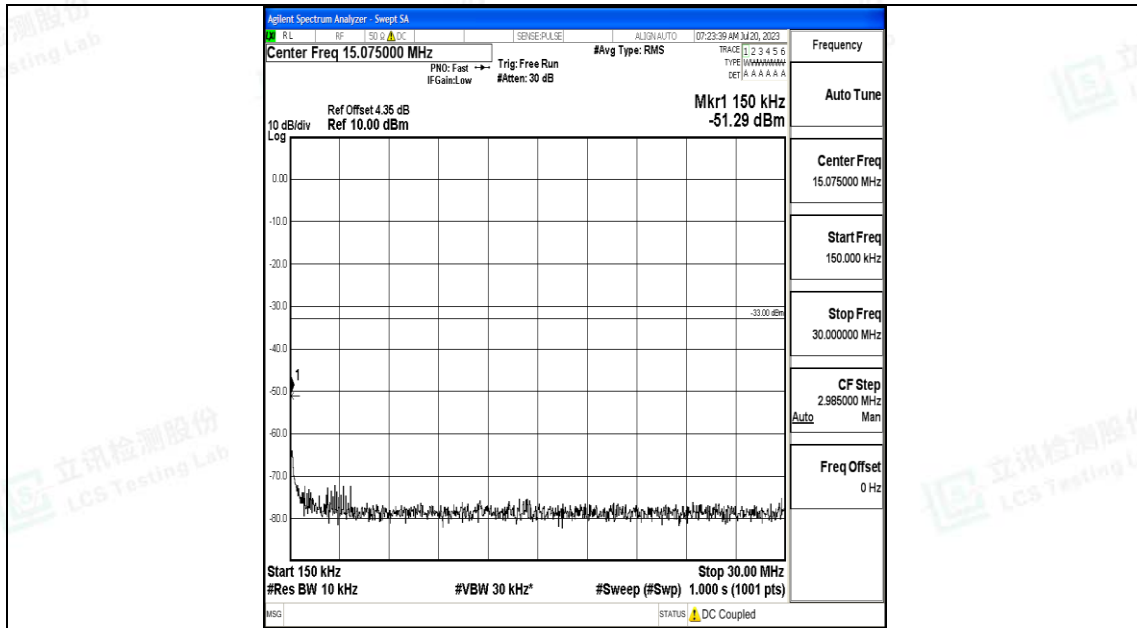

Band4_10MHz_QPSK_20350_1RB#0_0.15~30_0.15~30

Band4_10MHz_QPSK_20350_1RB#0_30~1000_30~1000

Band4_10MHz_QPSK_20350_1RB#0_1000~3000_1000~3000

Band4_10MHz_QPSK_20350_1RB#0_3000~20000_3000~20000

Band4_10MHz_16QAM_20350_1RB#0_0.009~0.15_0.009~0.15