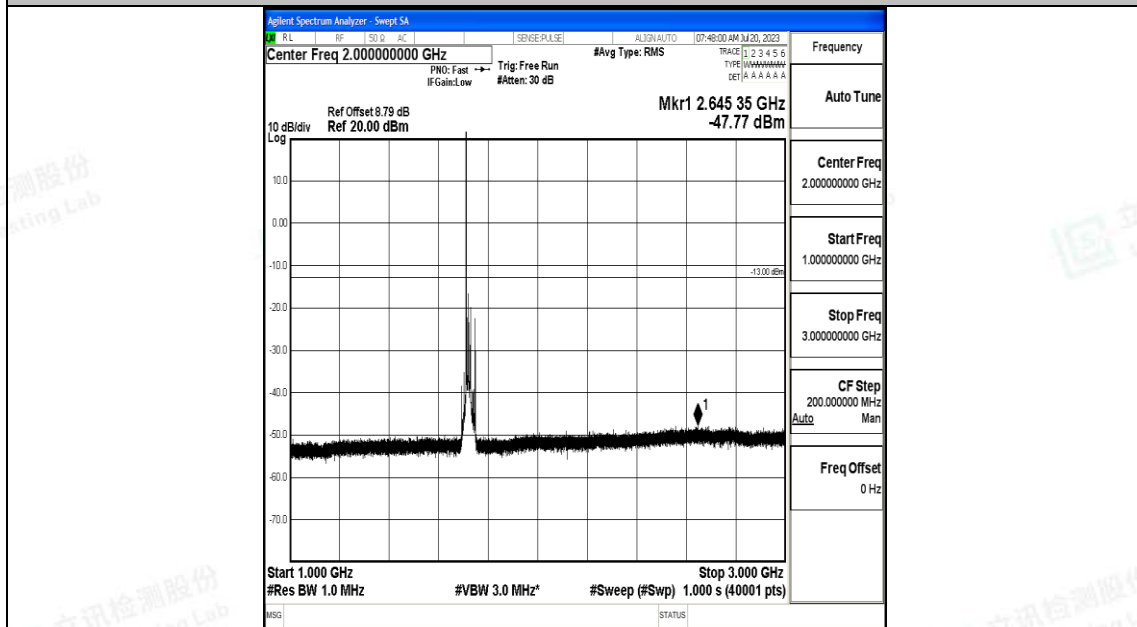

Band4_20MHz_QPSK_20050_1RB#0_30~1000_30~1000

Band4_20MHz_QPSK_20050_1RB#0_1000~3000_1000~3000