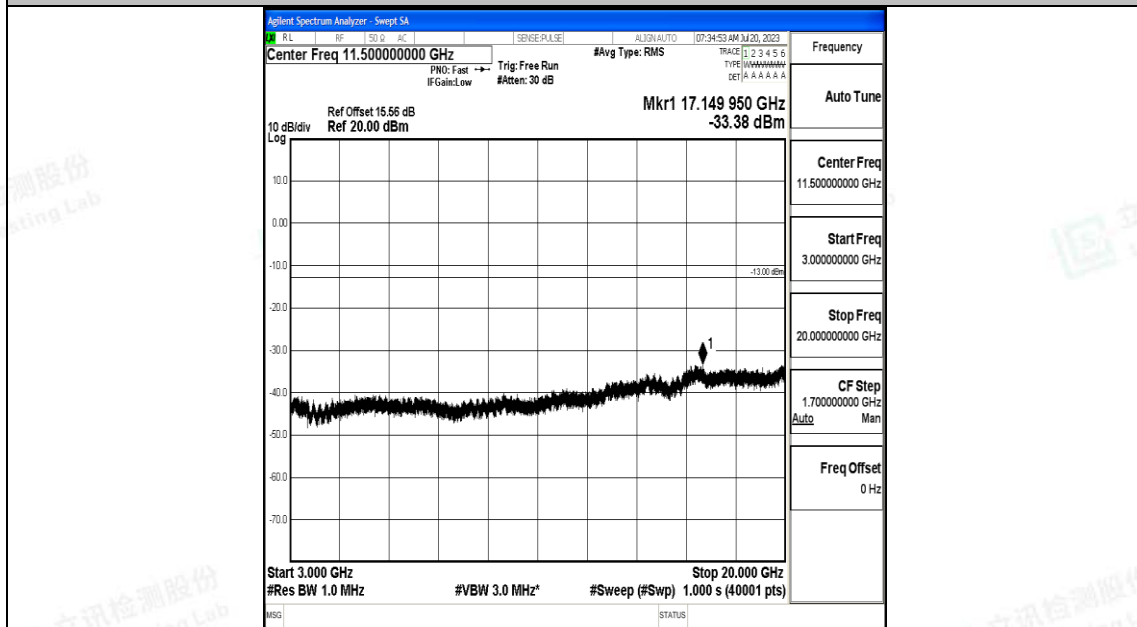

Band4_15MHz_16QAM_20025_1RB#0_0.15~30_0.15~30

Band4_15MHz_16QAM_20025_1RB#0_30~1000_30~1000

Band4_15MHz_16QAM_20025_1RB#0_1000~3000_1000~3000

Band4_15MHz_16QAM_20025_1RB#0_3000~20000_3000~20000

Band4_15MHz_QPSK_20175_1RB#0_0.009~0.15_0.009~0.15