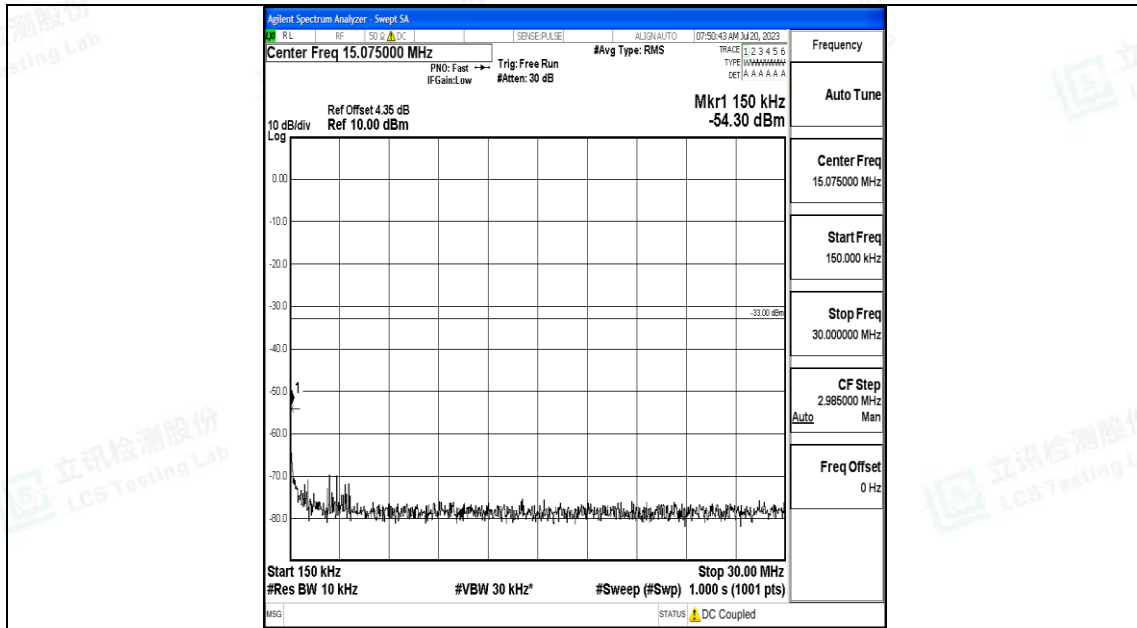

Band4_20MHz_QPSK_20300_1RB#0_0.15~30_0.15~30

Band4_20MHz_QPSK_20300_1RB#0_30~1000_30~1000

Band4_20MHz_QPSK_20300_1RB#0_1000~3000_1000~3000

Band4_20MHz_QPSK_20300_1RB#0_3000~20000_3000~20000

Band4_20MHz_16QAM_20300_1RB#0_0.009~0.15_0.009~0.15