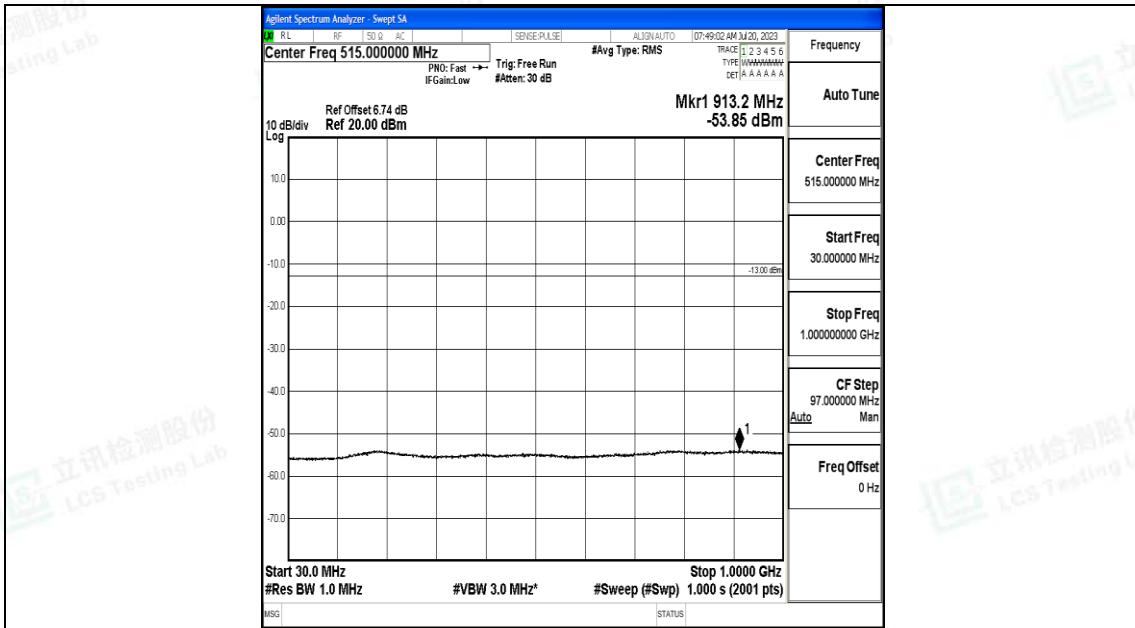

Band4_20MHz_QPSK_20175_1RB#0_0.15~30_0.15~30

Band4_20MHz_QPSK_20175_1RB#0_30~1000_30~1000