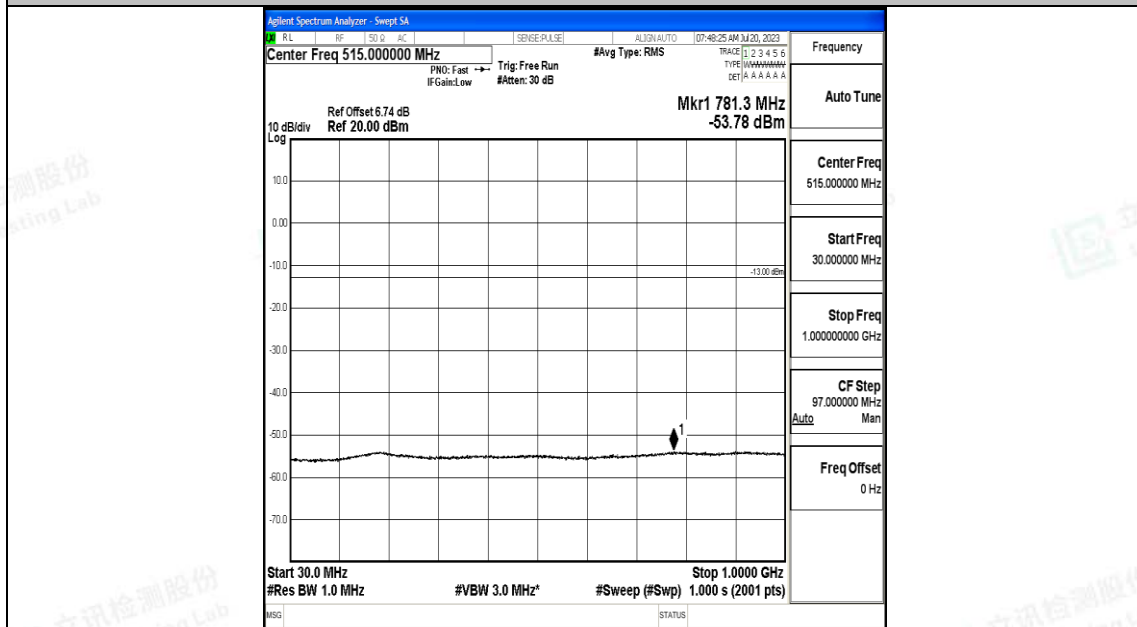

Band4_20MHz_16QAM_20050_1RB#0_0.15~30_0.15~30

Band4_20MHz_16QAM_20050_1RB#0_30~1000_30~1000