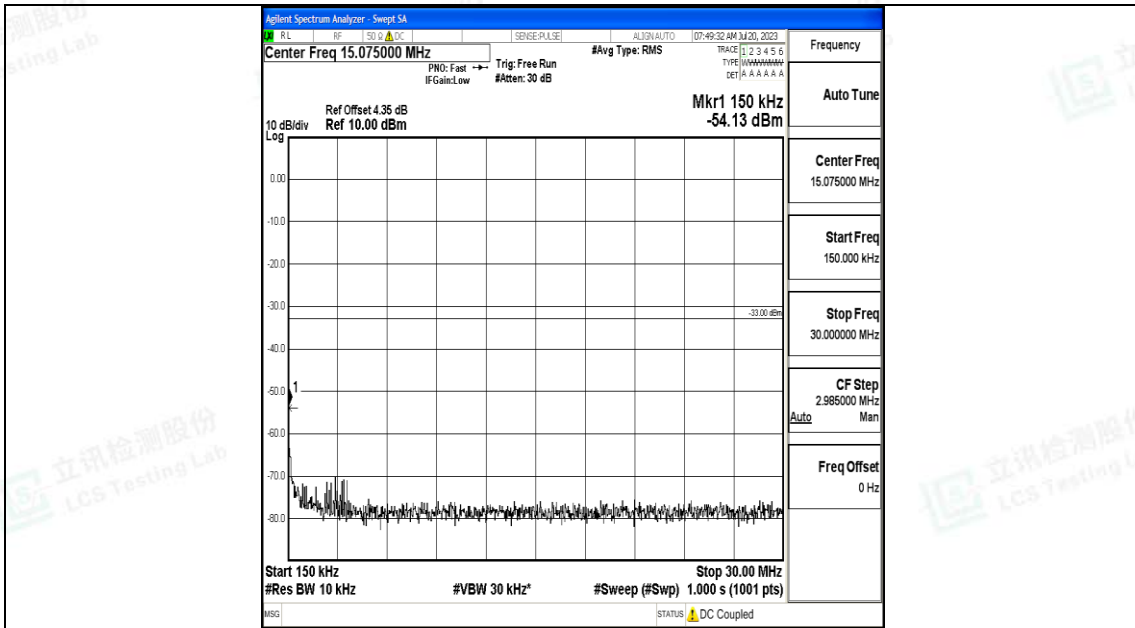

Band4_20MHz_QPSK_20175_1RB#0_0.15~30_0.15~30

Band4_20MHz_QPSK_20175_1RB#0_30~1000_30~1000

Band4_20MHz_QPSK_20175_1RB#0_1000~3000_1000~3000

Band4_20MHz_QPSK_20175_1RB#0_3000~20000_3000~20000

Band4_20MHz_16QAM_20175_1RB#0_0.009~0.15_0.009~0.15