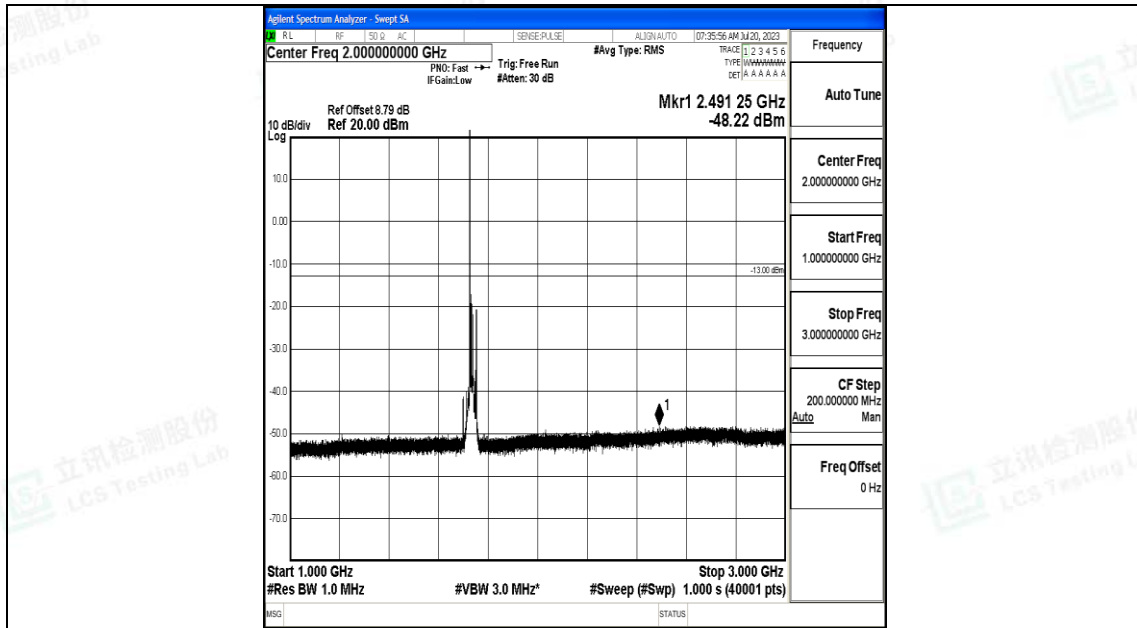

Band4_15MHz_16QAM_20175_1RB#0_30~1000_30~1000

Band4_15MHz_16QAM_20175_1RB#0_1000~3000_1000~3000