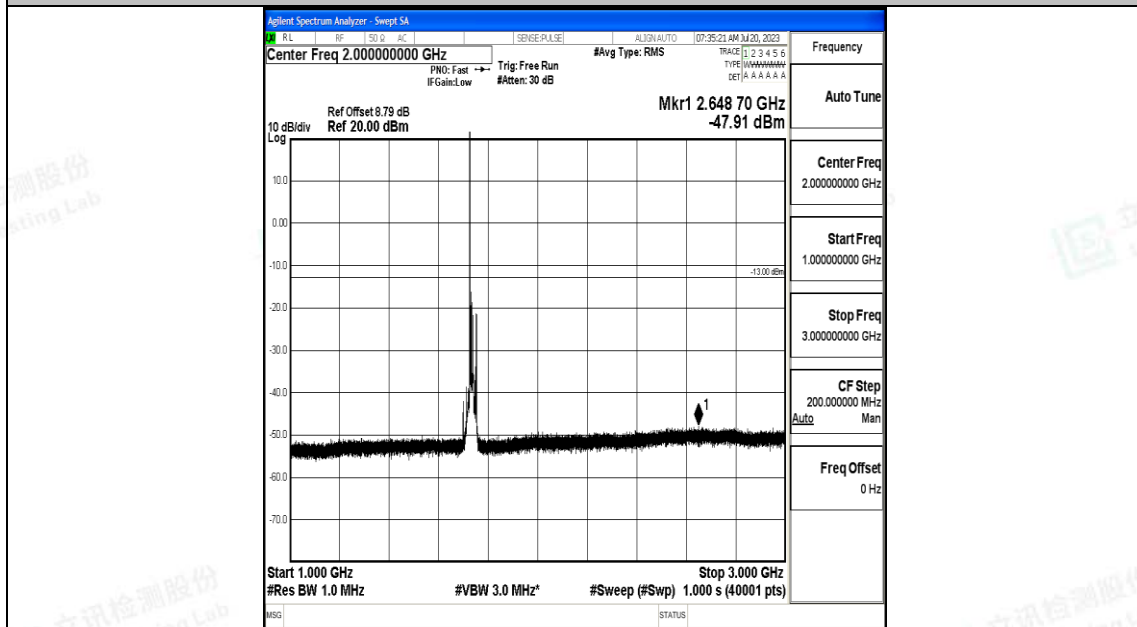

Band4_15MHz_QPSK_20175_1RB#0_30~1000_30~1000

Band4_15MHz_QPSK_20175_1RB#0_1000~3000_1000~3000