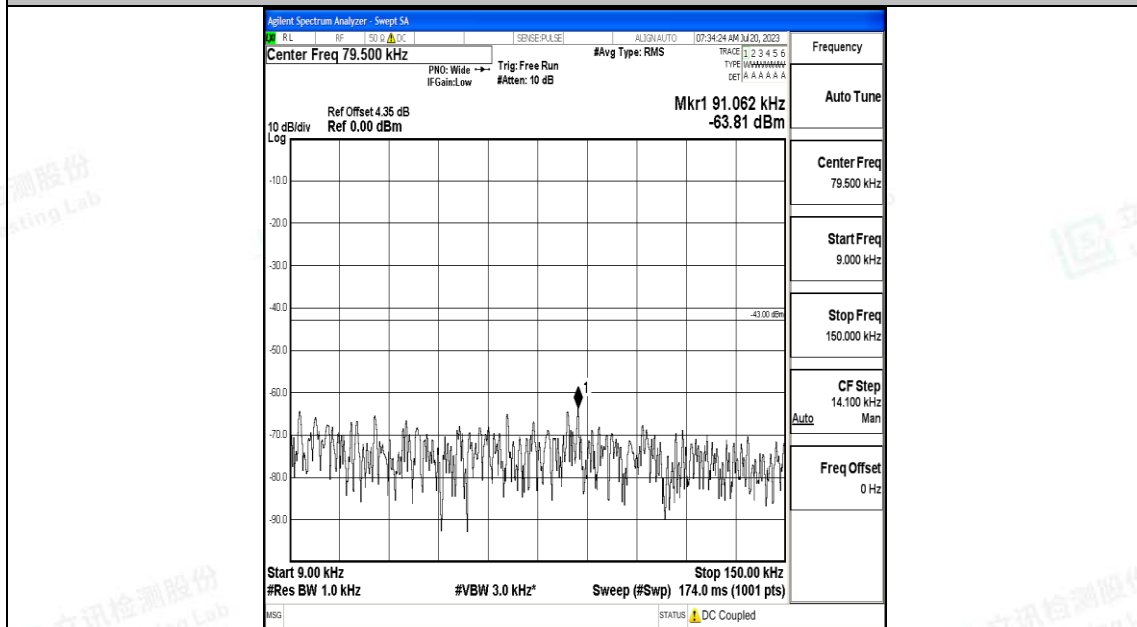

Band4_15MHz_QPSK_2025_1RB#0_0.15~30_0.15~30

Band4_15MHz_QPSK_2025_1RB#0_30~1000_30~1000

Band4_15MHz_QPSK_2025_1RB#0_1000~3000_1000~3000

Band4_15MHz_QPSK_2025_1RB#0_3000~20000_3000~20000

Band4_15MHz_16QAM_2025_1RB#0_0.009~0.15_0.009~0.15