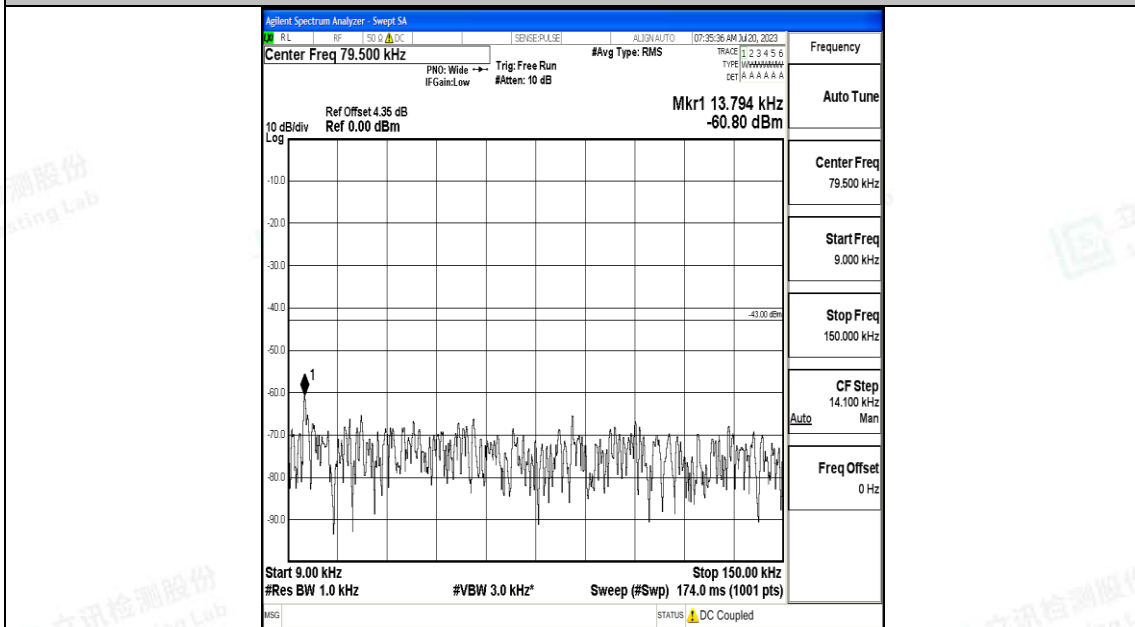

Band4_15MHz_QPSK_20175_1RB#0_0.15~30_0.15~30

Band4_15MHz_QPSK_20175_1RB#0_30~1000_30~1000

Band4_15MHz_QPSK_20175_1RB#0_1000~3000_1000~3000

Band4_15MHz_QPSK_20175_1RB#0_3000~20000_3000~20000

Band4_15MHz_16QAM_20175_1RB#0_0.009~0.15_0.009~0.15