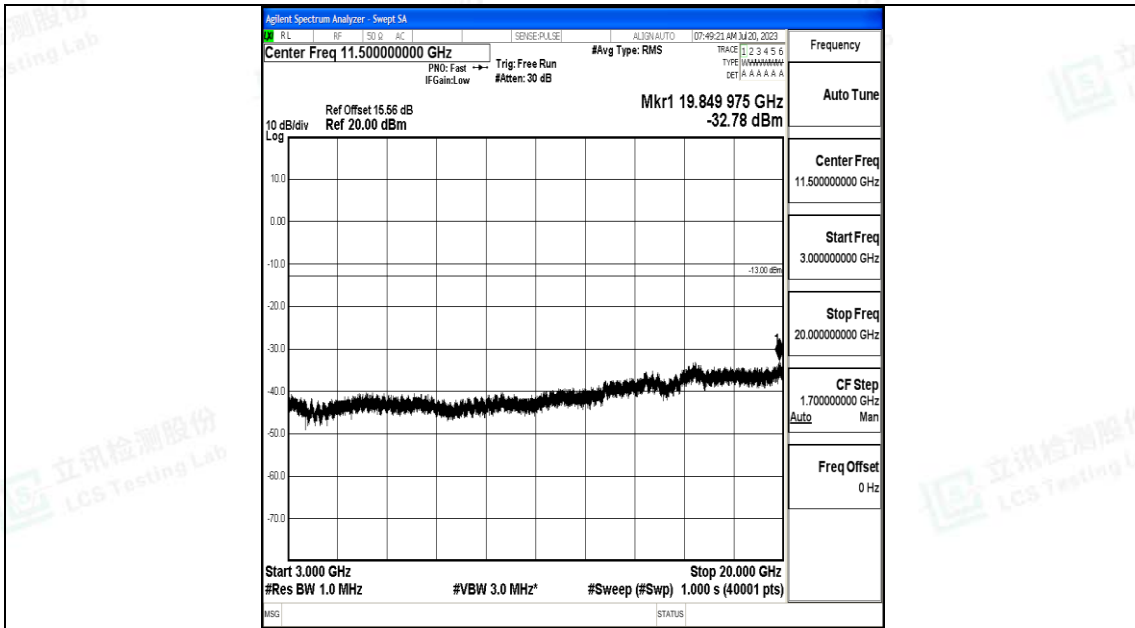

Band4_20MHz_QPSK_20175_1RB#0_0.15~30_0.15~30

Band4_20MHz_QPSK_20175_1RB#0_30~1000_30~1000

Band4_20MHz_QPSK_20175_1RB#0_1000~3000_1000~3000

Band4_20MHz_QPSK_20175_1RB#0_3000~20000_3000~20000

Band4_20MHz_16QAM_20175_1RB#0_0.009~0.15_0.009~0.15