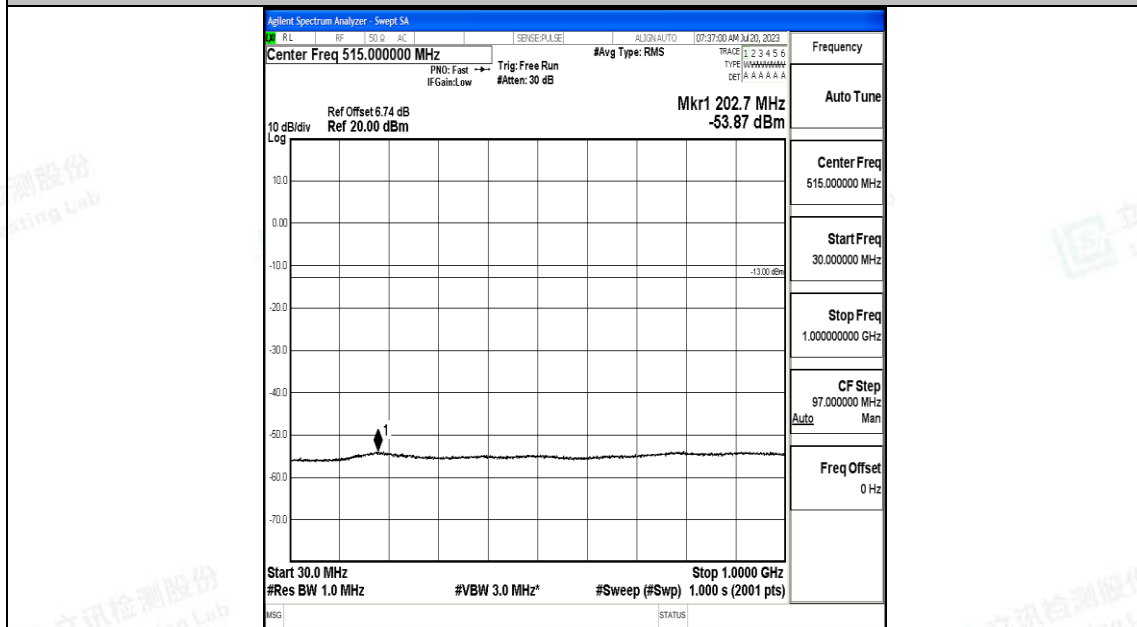

Band4_15MHz_16QAM_20325_1RB#0_0.15~30_0.15~30

Band4_15MHz_16QAM_20325_1RB#0_30~1000_30~1000