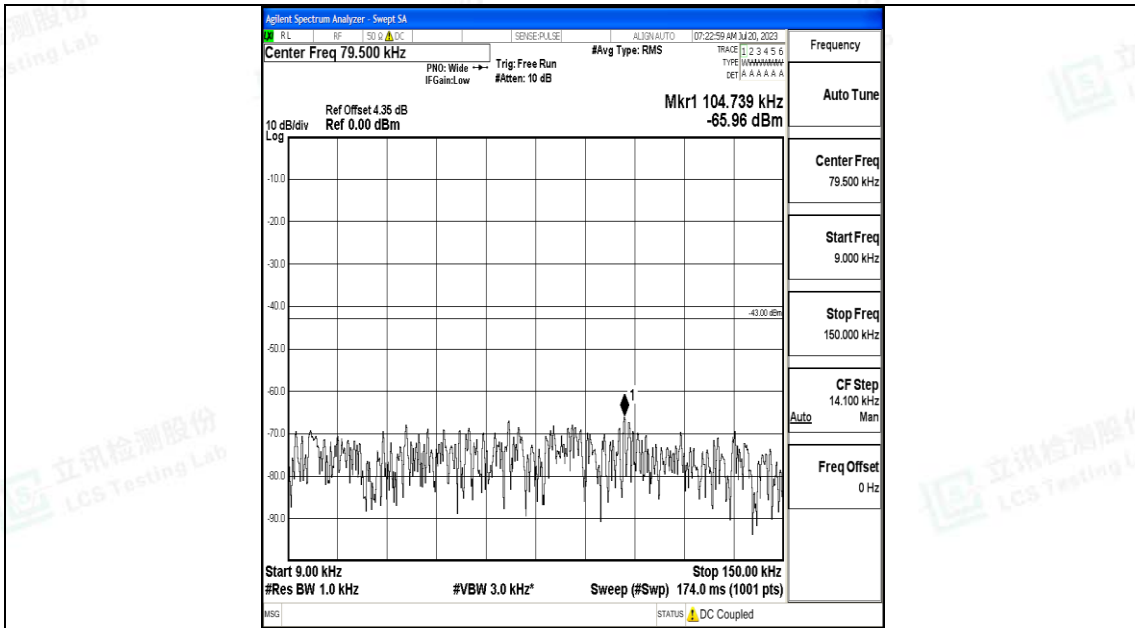

Band4_10MHz_16QAM_20175_1RB#0_0.15~30_0.15~30

Band4_10MHz_16QAM_20175_1RB#0_30~1000_30~1000

Band4_10MHz_16QAM_20175_1RB#0_1000~3000_1000~3000

Band4_10MHz_16QAM_20175_1RB#0_3000~20000_3000~20000

Band4_10MHz_QPSK_20350_1RB#0_0.009~0.15_0.009~0.15