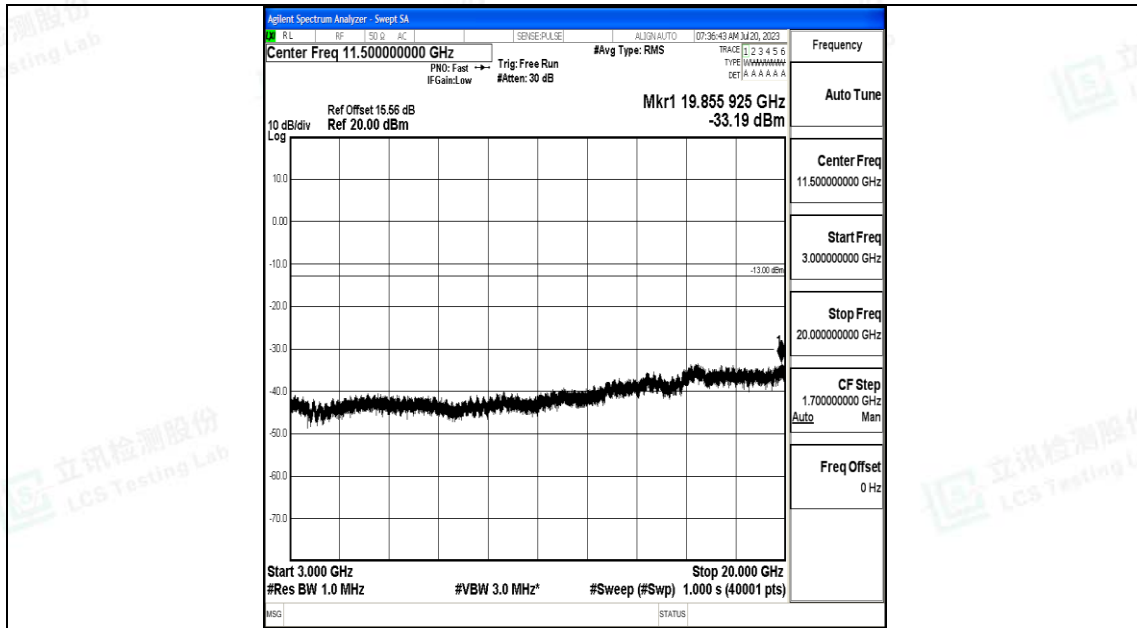

Band4_15MHz_QPSK_20325_1RB#0_0.15~30_0.15~30

Band4_15MHz_QPSK_20325_1RB#0_30~1000_30~1000

Band4_15MHz_QPSK_20325_1RB#0_1000~3000_1000~3000

Band4_15MHz_QPSK_20325_1RB#0_3000~20000_3000~20000

Band4_15MHz_16QAM_20325_1RB#0_0.009~0.15_0.009~0.15