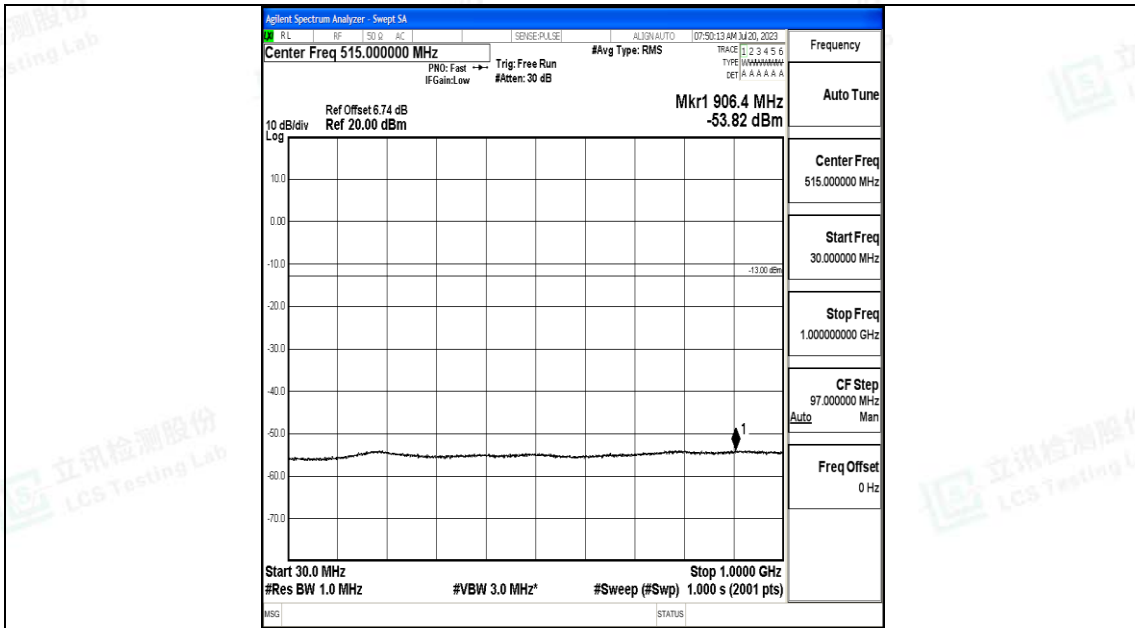

Band4_20MHz_QPSK_20300_1RB#0_0.15~30_0.15~30

Band4_20MHz_QPSK_20300_1RB#0_30~1000_30~1000