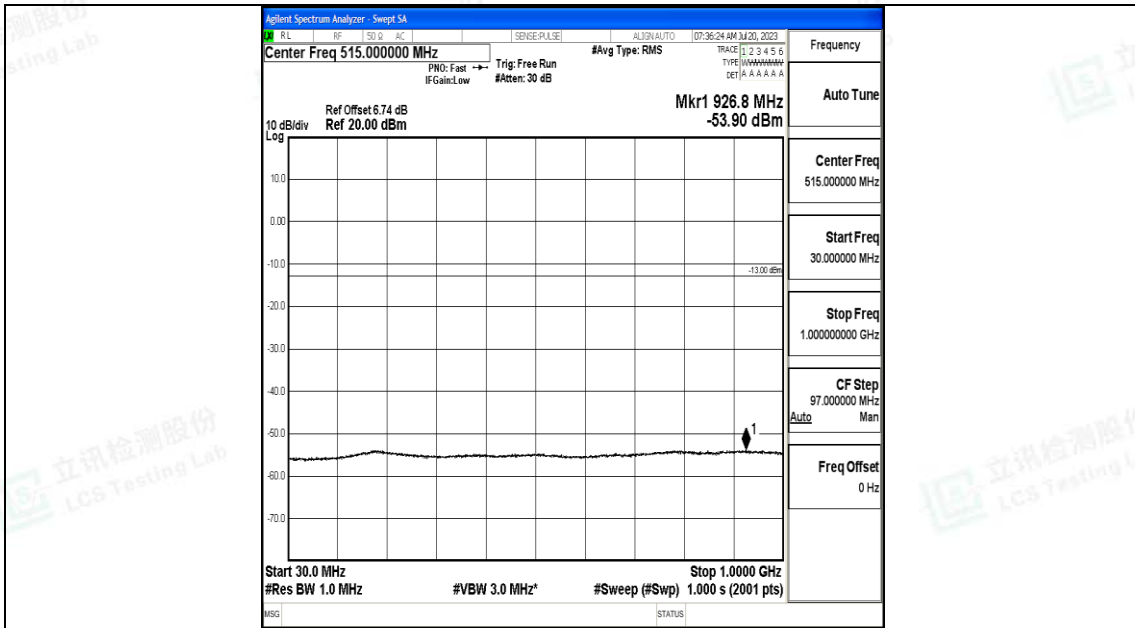

Band4_15MHz_QPSK_20325_1RB#0_0.15~30_0.15~30

Band4_15MHz_QPSK_20325_1RB#0_30~1000_30~1000