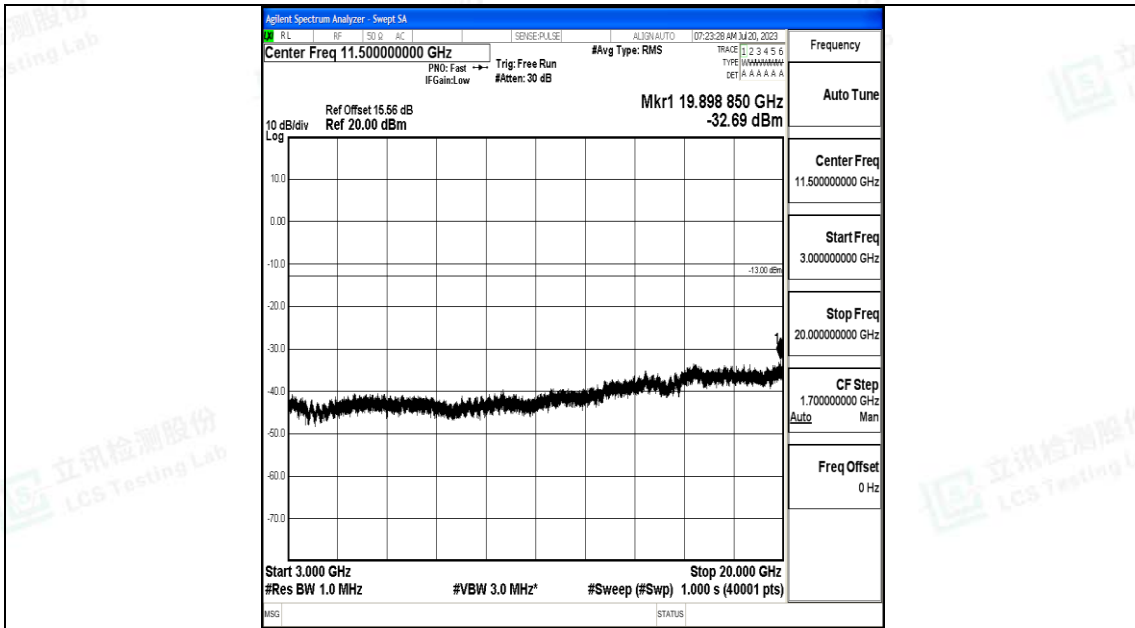

Band4_10MHz_QPSK_20350_1RB#0_0.15~30_0.15~30

Band4_10MHz_QPSK_20350_1RB#0_30~1000_30~1000

Band4_10MHz_QPSK_20350_1RB#0_1000~3000_1000~3000

Band4_10MHz_QPSK_20350_1RB#0_3000~20000_3000~20000

Band4_10MHz_16QAM_20350_1RB#0_0.009~0.15_0.009~0.15