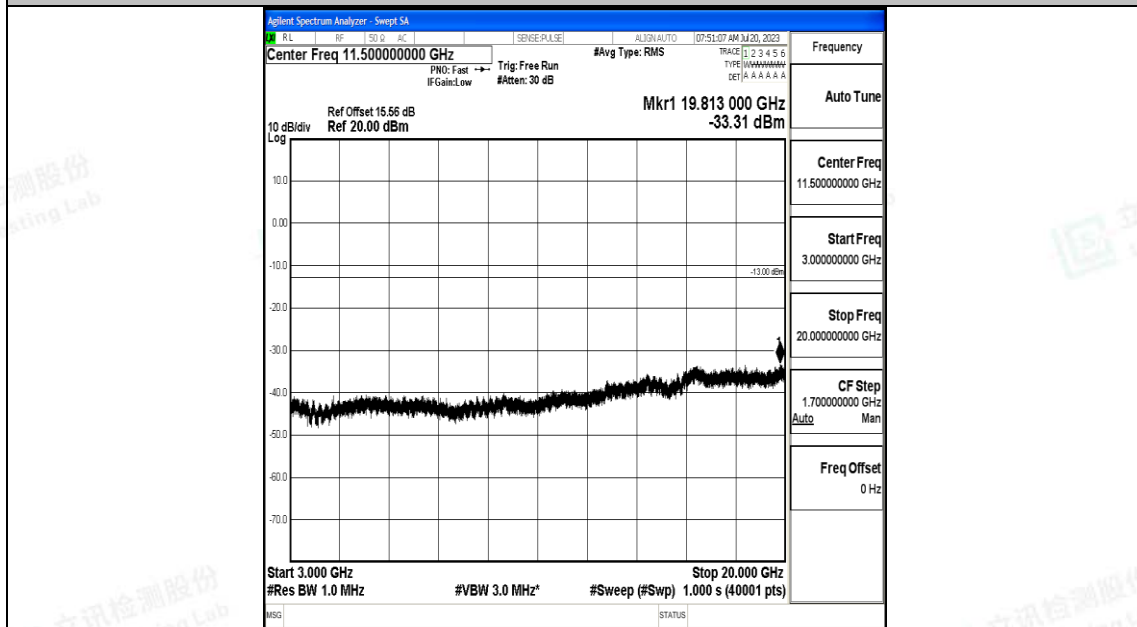

Band4_20MHz_16QAM_20300_1RB#0_0.15~30_0.15~30

Band4_20MHz_16QAM_20300_1RB#0_30~1000_30~1000

Band4_20MHz_16QAM_20300_1RB#0_1000~3000_1000~3000

Band4_20MHz_16QAM_20300_1RB#0_3000~20000_3000~20000