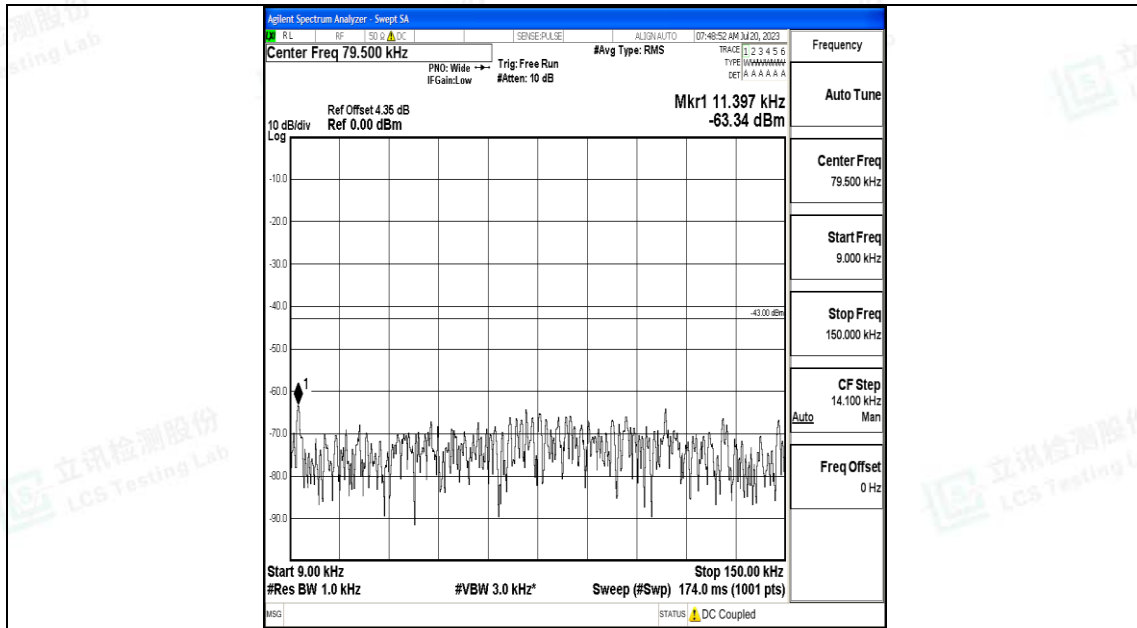

Band4_20MHz_16QAM_20050_1RB#0_0.15~30_0.15~30

Band4_20MHz_16QAM_20050_1RB#0_30~1000_30~1000

Band4_20MHz_16QAM_20050_1RB#0_1000~3000_1000~3000

Band4_20MHz_16QAM_20050_1RB#0_3000~20000_3000~20000

Band4_20MHz_QPSK_20175_1RB#0_0.009~0.15_0.009~0.15