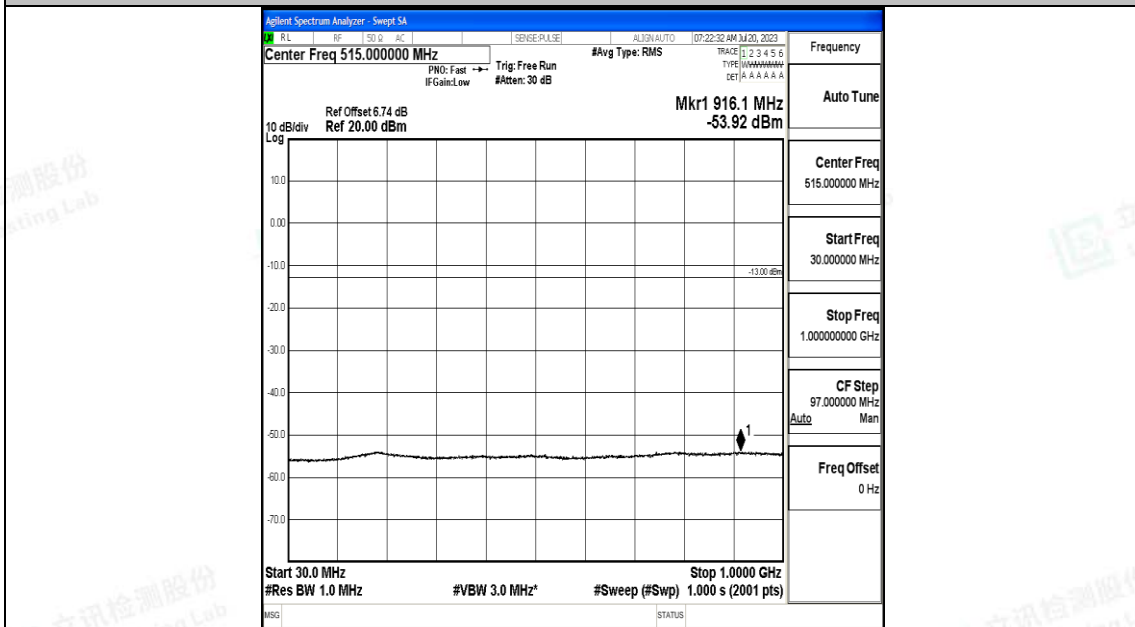

Band4_10MHz_16QAM_20175_1RB#0_0.15~30_0.15~30

Band4_10MHz_16QAM_20175_1RB#0_30~1000_30~1000

Band4_10MHz_16QAM_20175_1RB#0_1000~3000_1000~3000

Band4_10MHz_16QAM_20175_1RB#0_3000~20000_3000~20000

Band4_10MHz_QPSK_20350_1RB#0_0.009~0.15_0.009~0.15