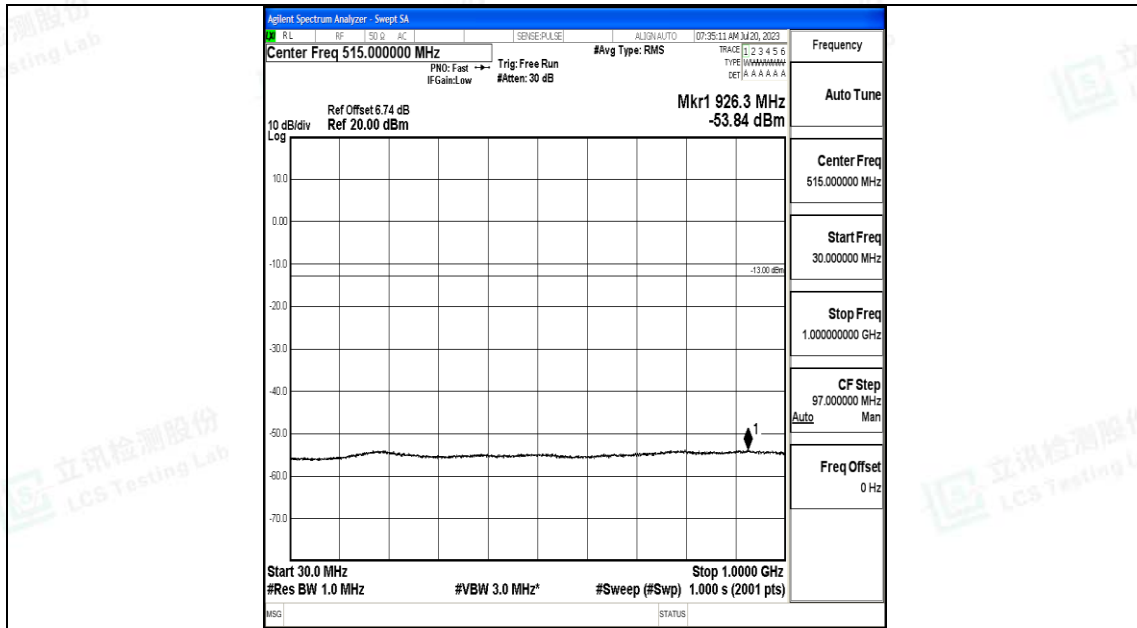

Band4_15MHz_QPSK_20175_1RB#0_0.15~30_0.15~30

Band4_15MHz_QPSK_20175_1RB#0_30~1000_30~1000