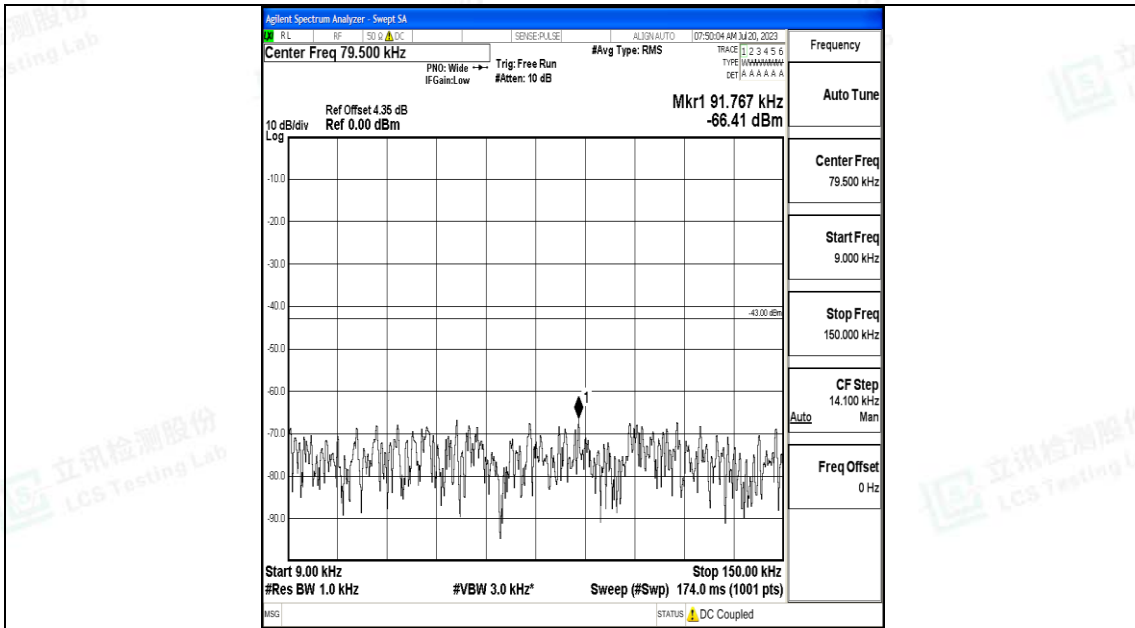

Band4_20MHz_16QAM_20175_1RB#0_0.15~30_0.15~30

Band4_20MHz_16QAM_20175_1RB#0_30~1000_30~1000

Band4_20MHz_16QAM_20175_1RB#0_1000~3000_1000~3000

Band4_20MHz_16QAM_20175_1RB#0_3000~20000_3000~20000

Band4_20MHz_QPSK_20300_1RB#0_0.009~0.15_0.009~0.15