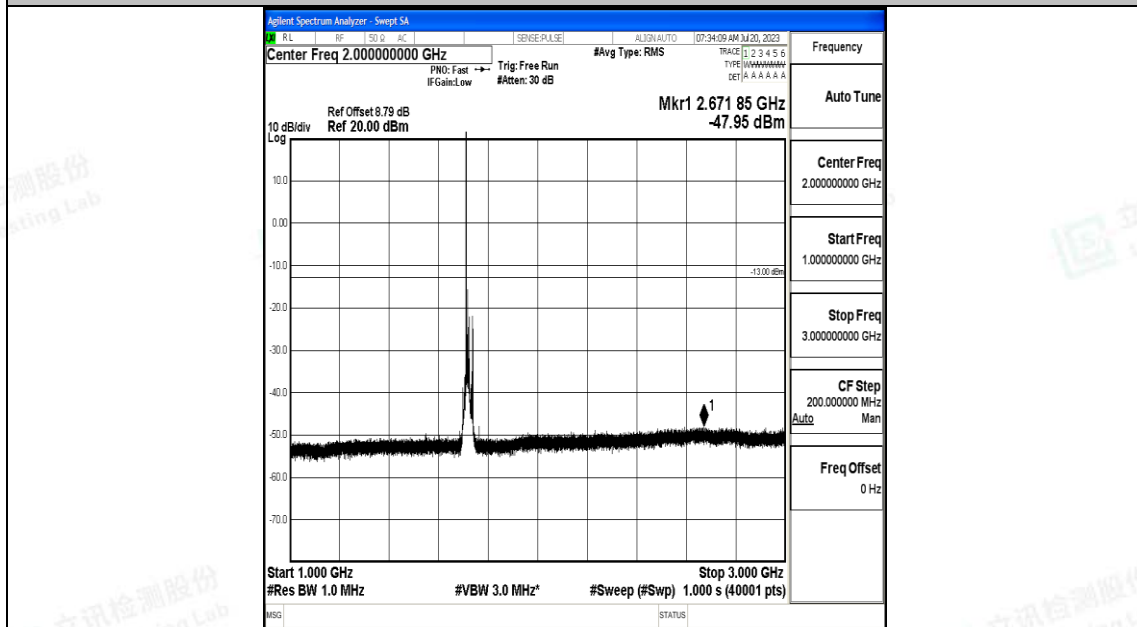

Band4_15MHz_QPSK_2025_1RB#0_30~1000_30~1000

Band4_15MHz_QPSK_2025_1RB#0_1000~3000_1000~3000