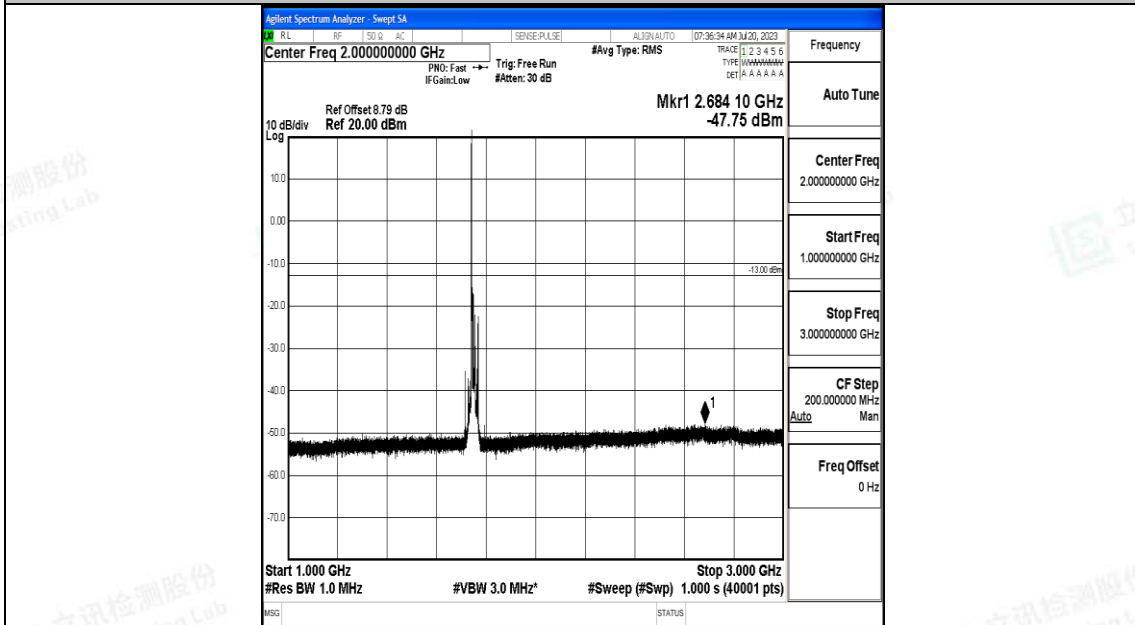

Band4_15MHz_QPSK_20325_1RB#0_30~1000_30~1000

Band4_15MHz_QPSK_20325_1RB#0_1000~3000_1000~3000