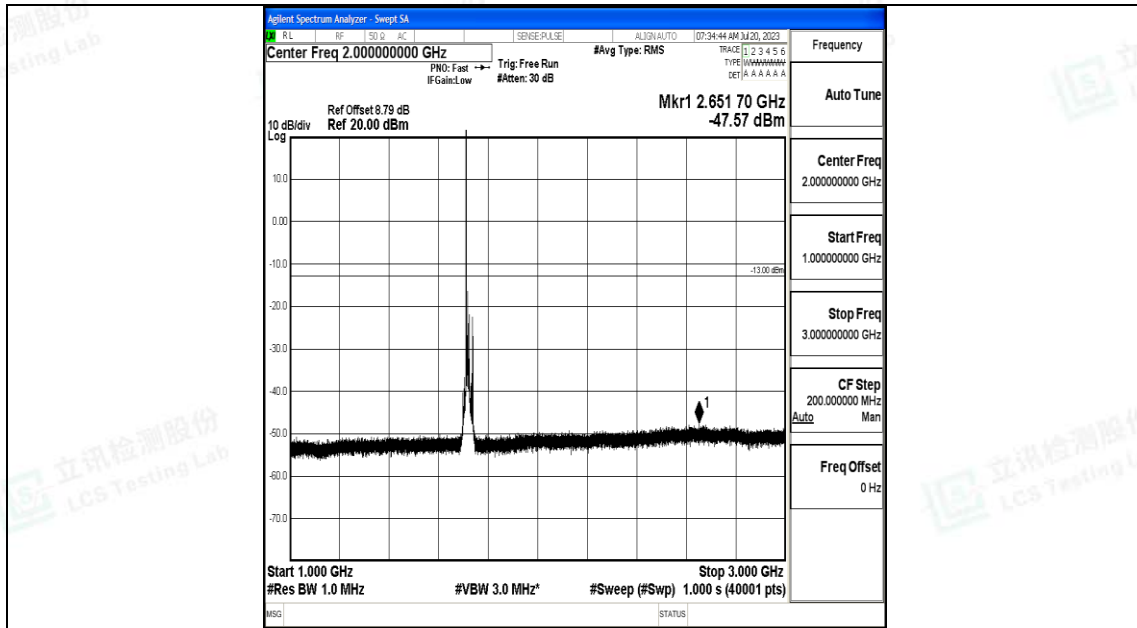

Band4_15MHz_16QAM_20025_1RB#0_30~1000_30~1000

Band4_15MHz_16QAM_20025_1RB#0_1000~3000_1000~3000