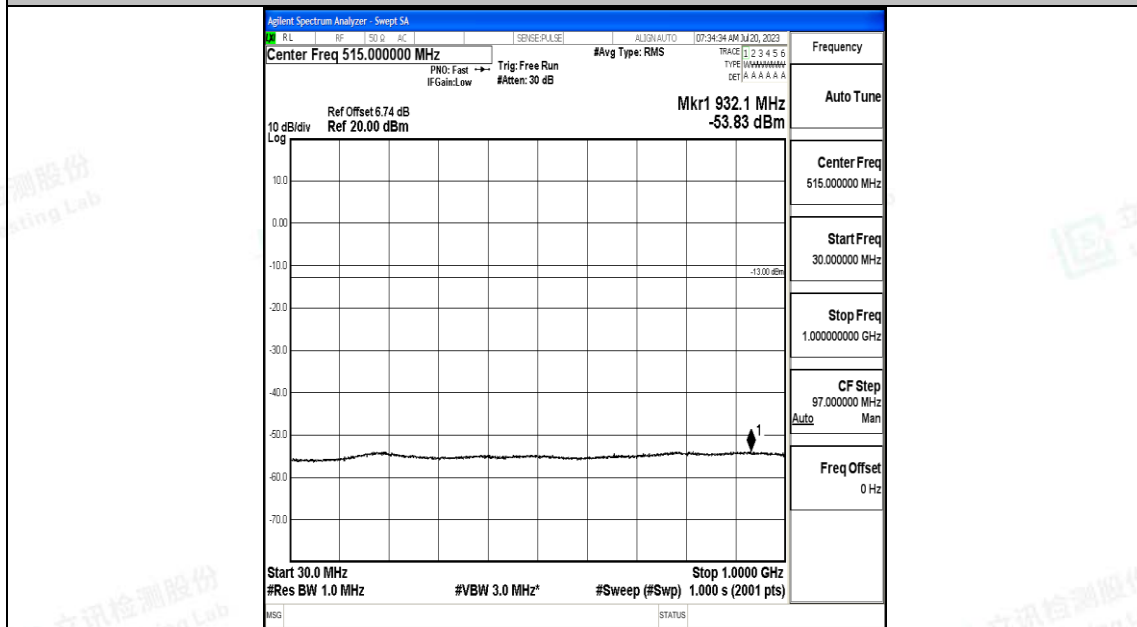

Band4_15MHz_16QAM_20025_1RB#0_0.15~30_0.15~30

Band4_15MHz_16QAM_20025_1RB#0_30~1000_30~1000