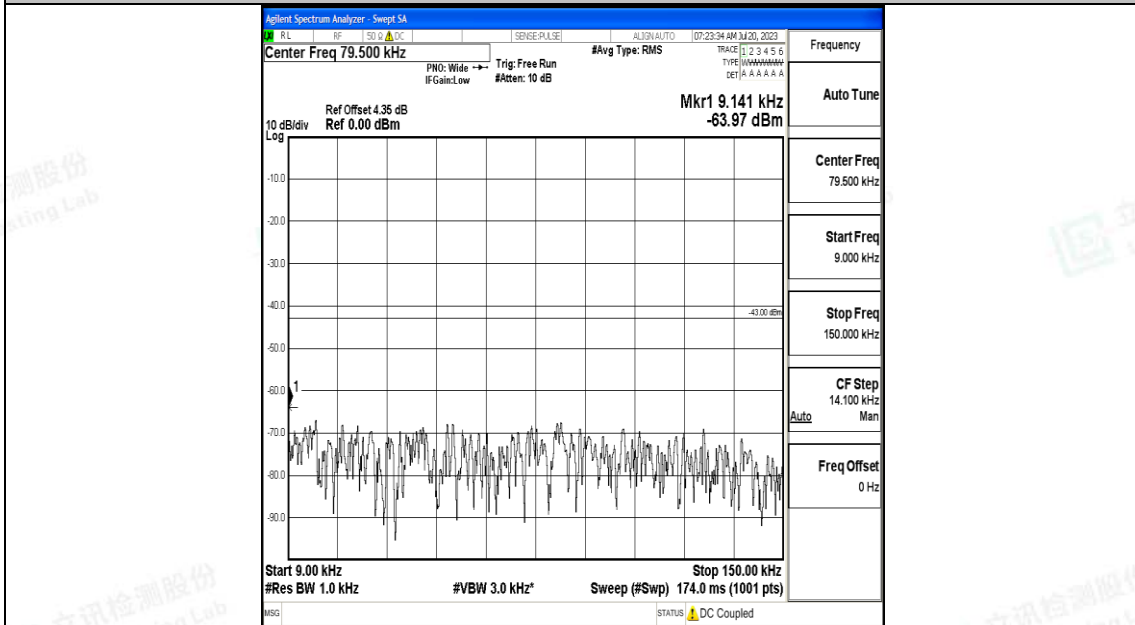

Band4_10MHz_QPSK_20350_1RB#0_0.15~30_0.15~30

Band4_10MHz_QPSK_20350_1RB#0_30~1000_30~1000

Band4_10MHz_QPSK_20350_1RB#0_1000~3000_1000~3000

Band4_10MHz_QPSK_20350_1RB#0_3000~20000_3000~20000

Band4_10MHz_16QAM_20350_1RB#0_0.009~0.15_0.009~0.15