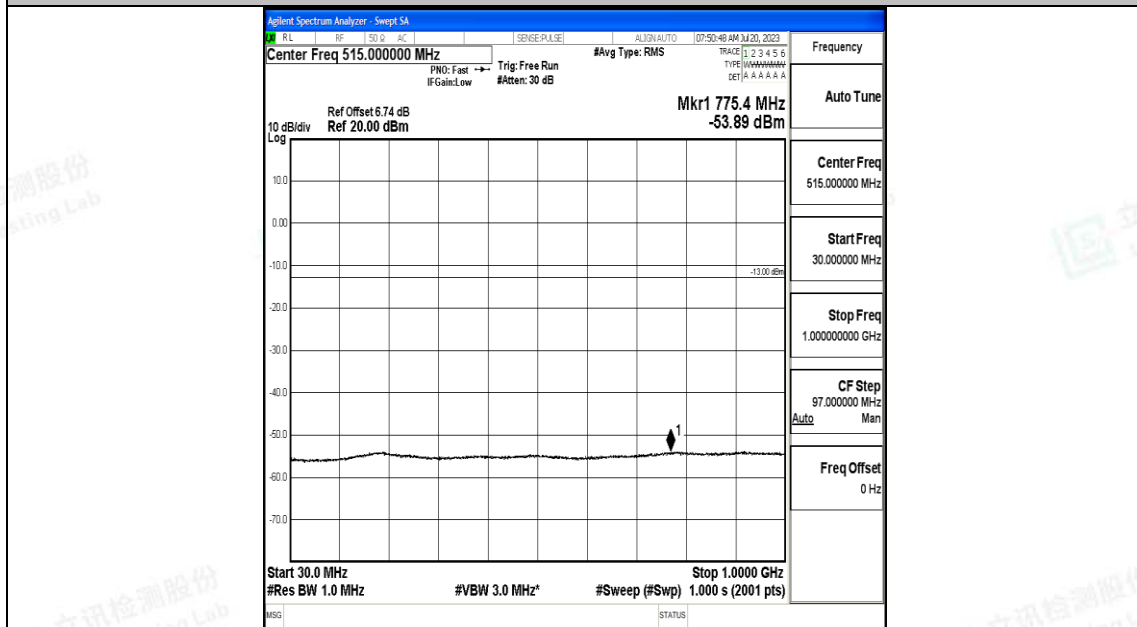

Band4_20MHz_16QAM_20300_1RB#0_0.15~30_0.15~30

Band4_20MHz_16QAM_20300_1RB#0_30~1000_30~1000