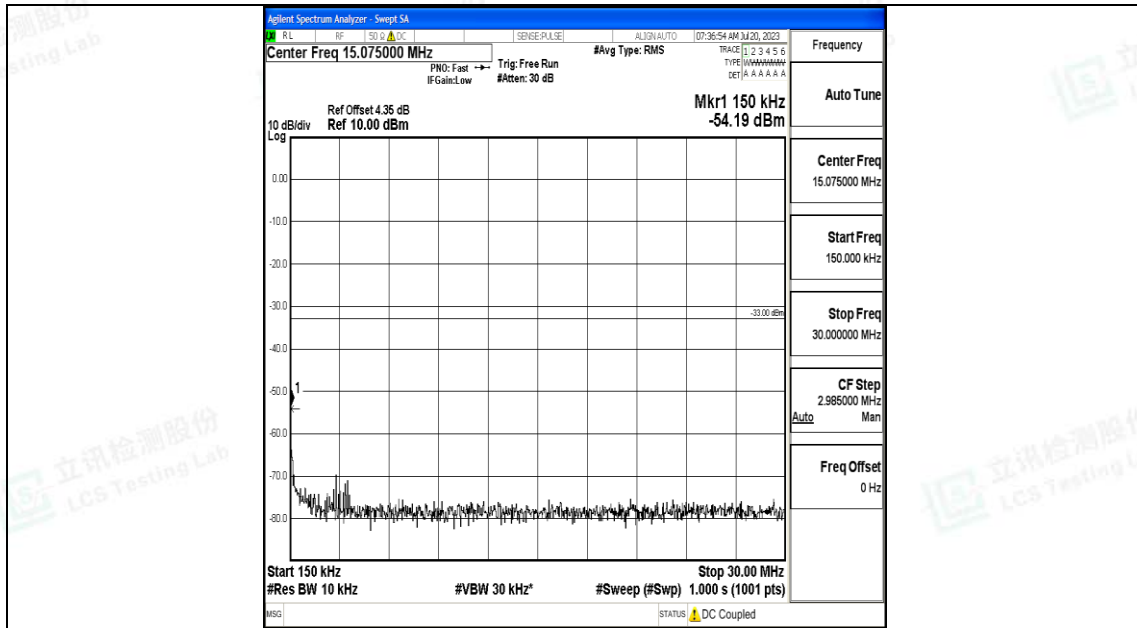

Band4_15MHz_QPSK_20325_1RB#0_0.15~30_0.15~30

Band4_15MHz_QPSK_20325_1RB#0_30~1000_30~1000

Band4_15MHz_QPSK_20325_1RB#0_1000~3000_1000~3000

Band4_15MHz_QPSK_20325_1RB#0_3000~20000_3000~20000

Band4_15MHz_16QAM_20325_1RB#0_0.009~0.15_0.009~0.15