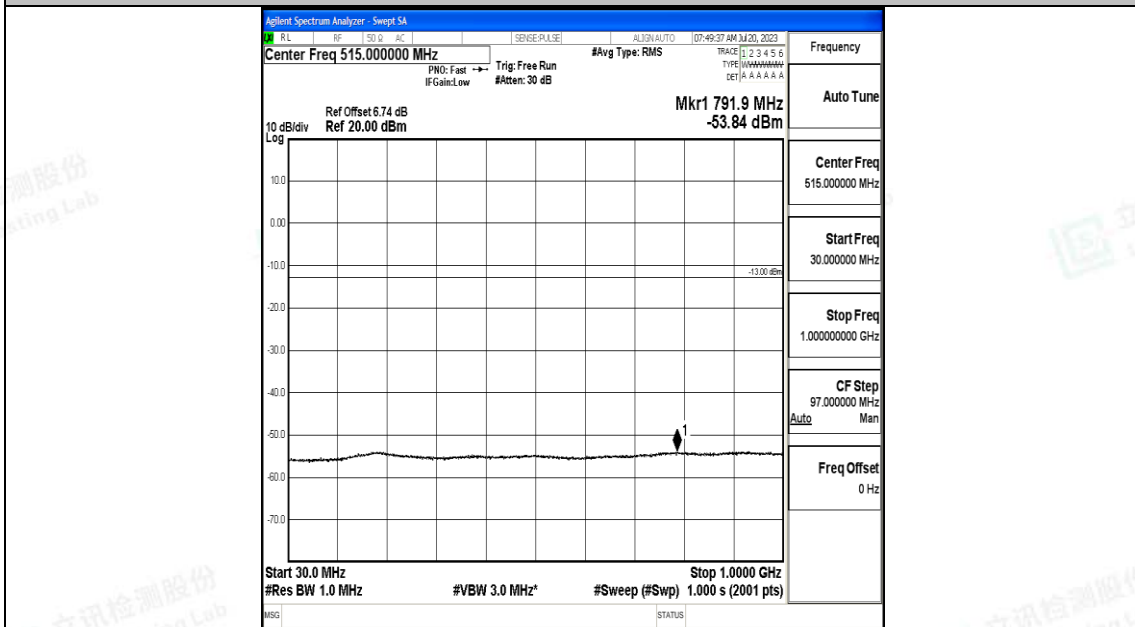

Band4_20MHz_16QAM_20175_1RB#0_0.15~30_0.15~30

Band4_20MHz_16QAM_20175_1RB#0_30~1000_30~1000