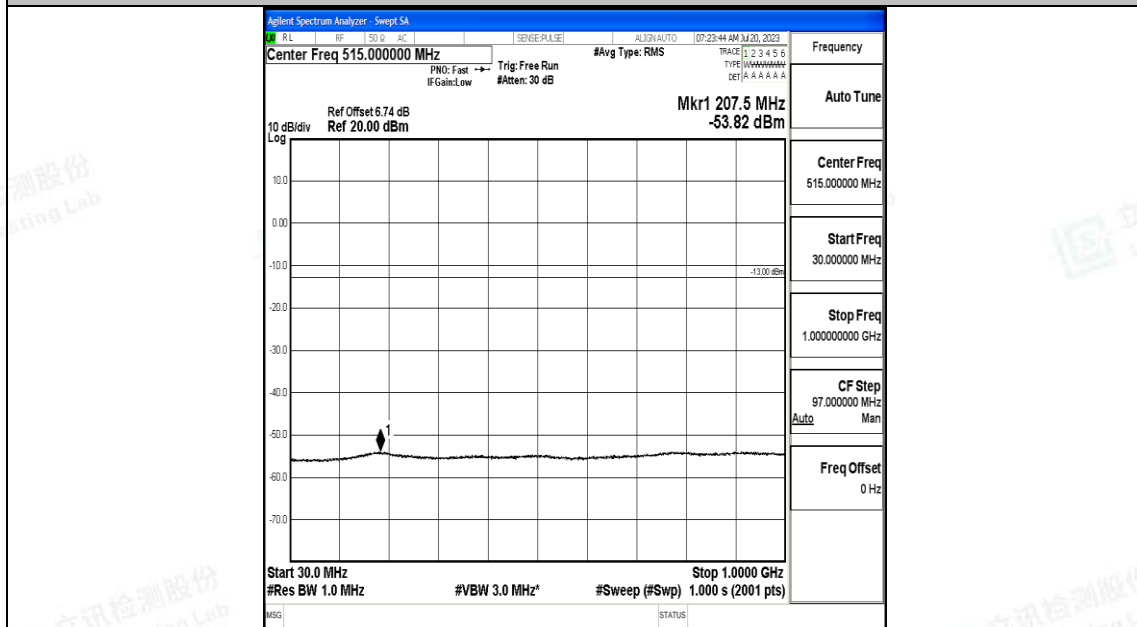

Band4_10MHz_16QAM_20350_1RB#0_0.15~30_0.15~30

Band4_10MHz_16QAM_20350_1RB#0_30~1000_30~1000