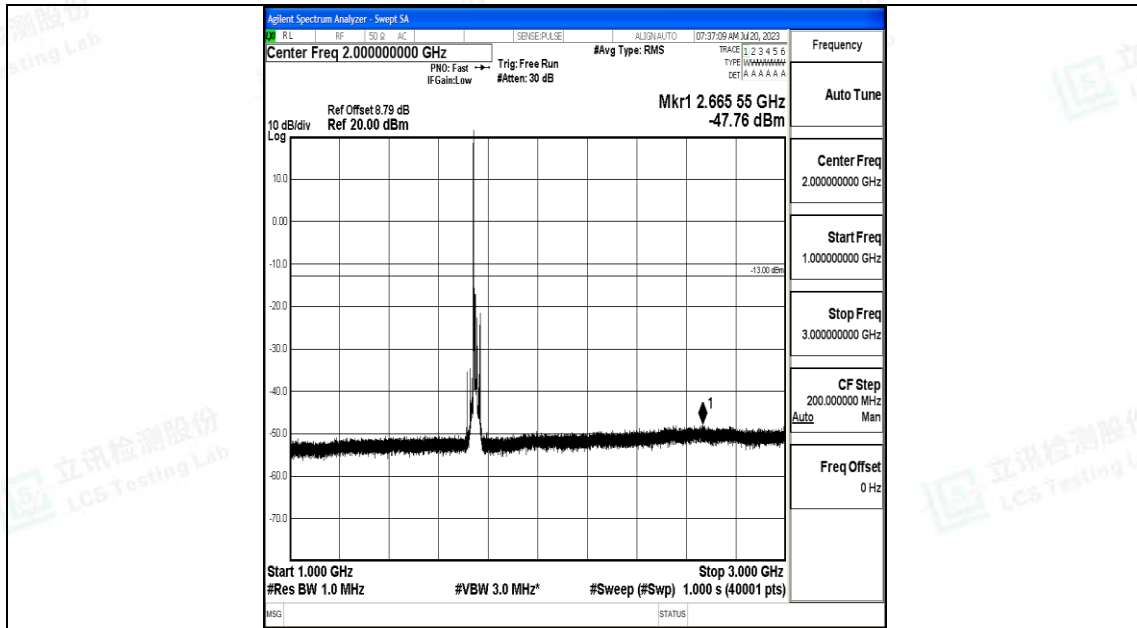

Band4_15MHz_16QAM_20325_1RB#0_30~1000_30~1000

Band4_15MHz_16QAM_20325_1RB#0_1000~3000_1000~3000