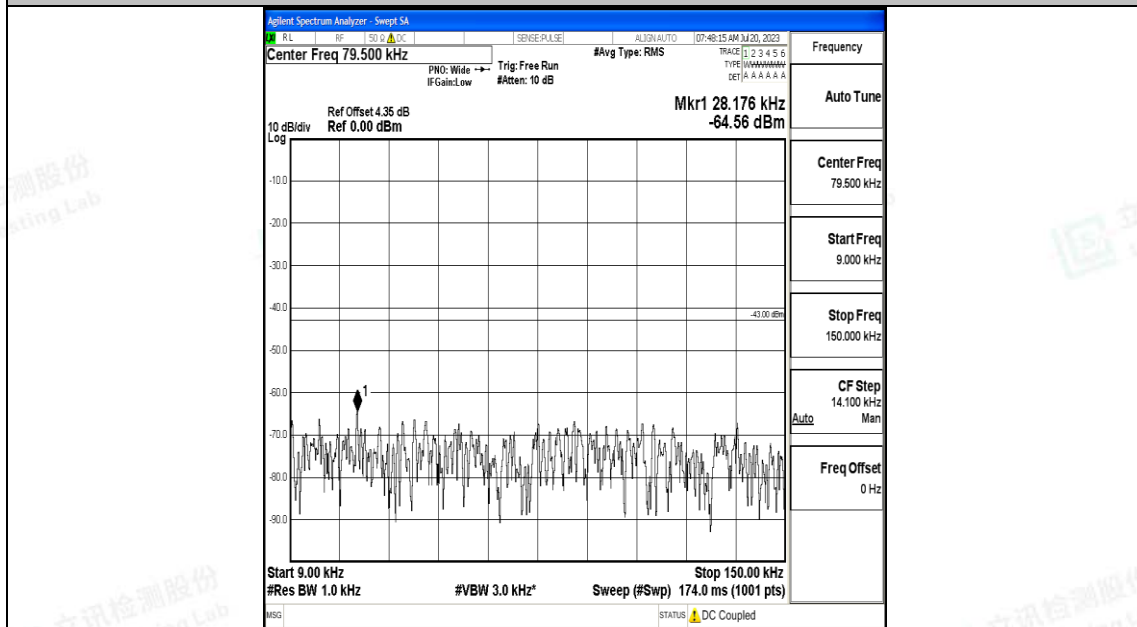

Band4_20MHz_QPSK_20050_1RB#0_0.15~30_0.15~30

Band4_20MHz_QPSK_20050_1RB#0_30~1000_30~1000

Band4_20MHz_QPSK_20050_1RB#0_1000~3000_1000~3000

Band4_20MHz_QPSK_20050_1RB#0_3000~20000_3000~20000

Band4_20MHz_16QAM_20050_1RB#0_0.009~0.15_0.009~0.15