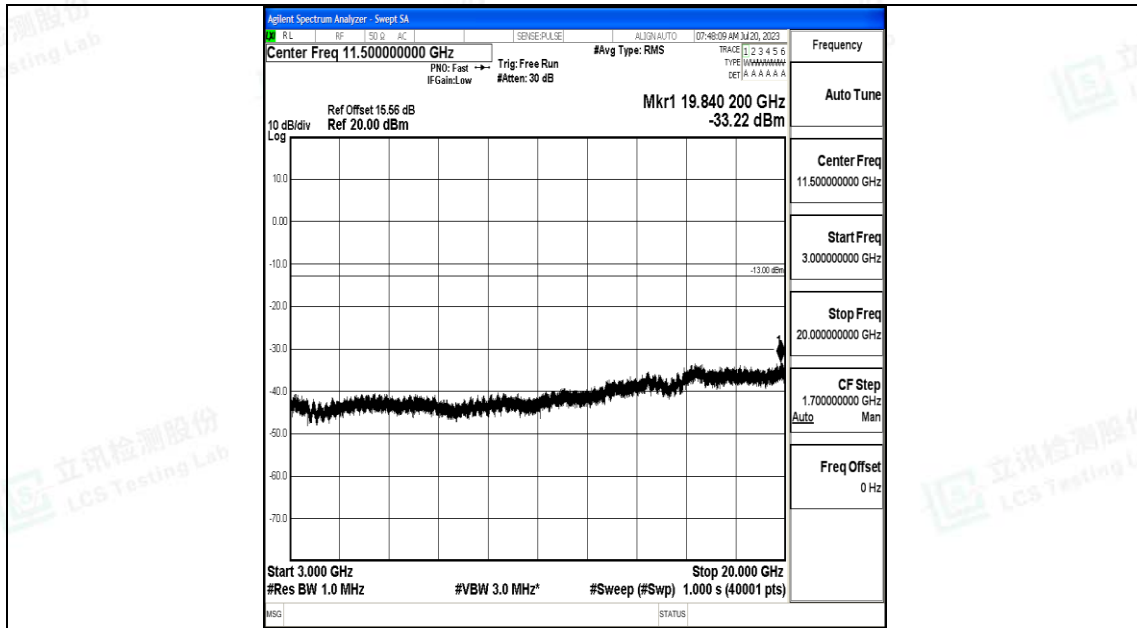

Band4_20MHz_QPSK_20050_1RB#0_0.15~30_0.15~30

Band4_20MHz_QPSK_20050_1RB#0_30~1000_30~1000

Band4_20MHz_QPSK_20050_1RB#0_1000~3000_1000~3000

Band4_20MHz_QPSK_20050_1RB#0_3000~20000_3000~20000

Band4_20MHz_16QAM_20050_1RB#0_0.009~0.15_0.009~0.15