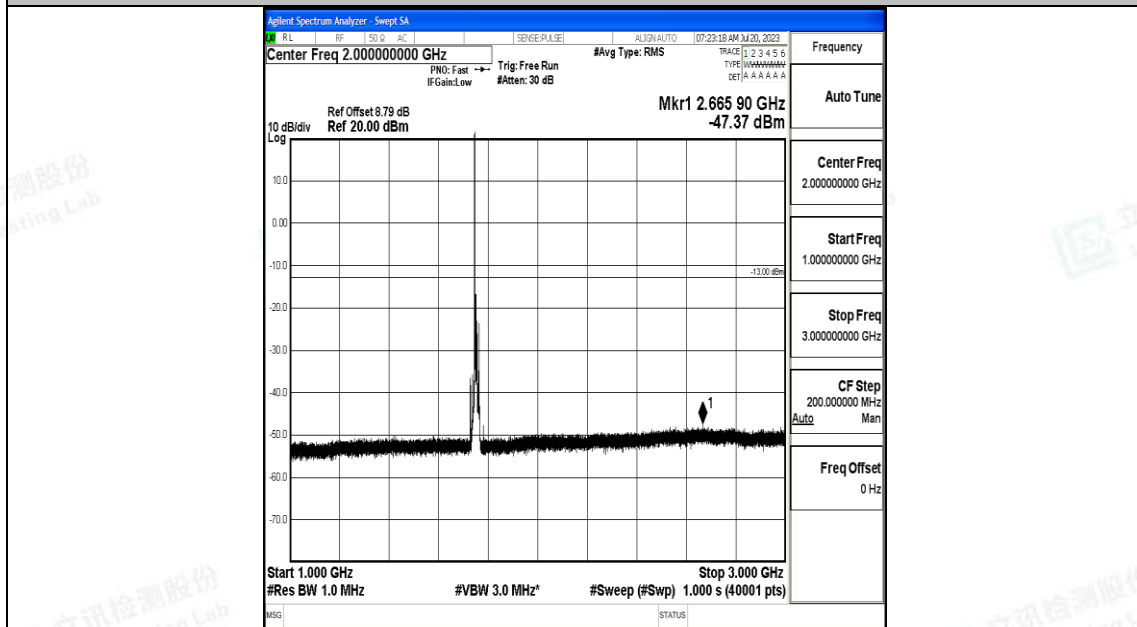

Band4_10MHz_QPSK_20350_1RB#0_30~1000_30~1000

Band4_10MHz_QPSK_20350_1RB#0_1000~3000_1000~3000