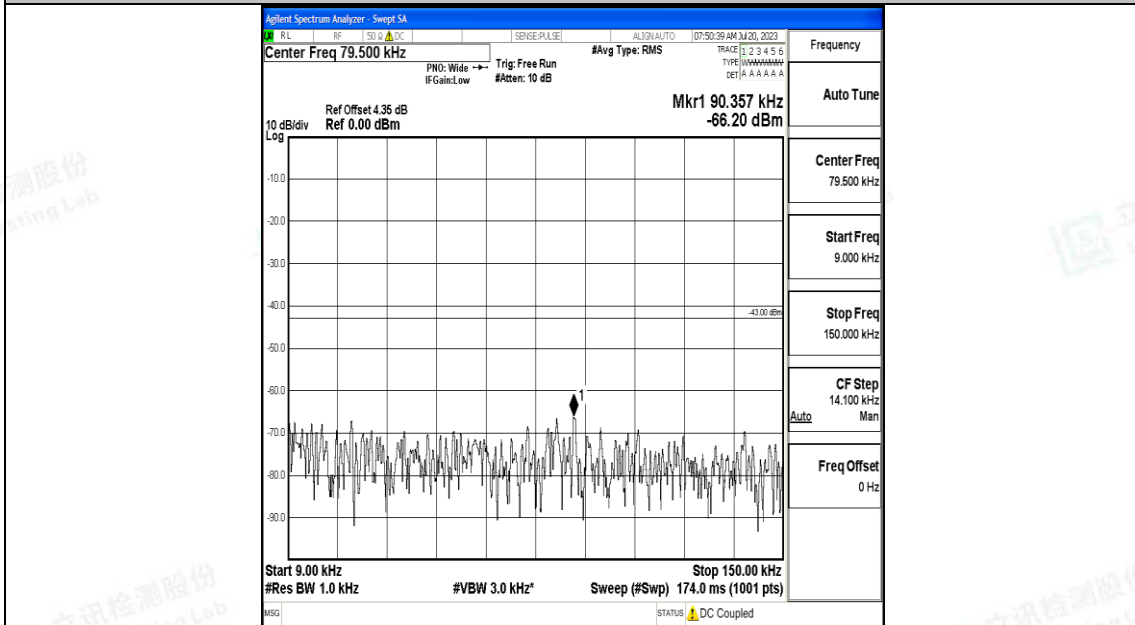

Band4_20MHz_QPSK_20300_1RB#0_0.15~30_0.15~30

Band4_20MHz_QPSK_20300_1RB#0_30~1000_30~1000

Band4_20MHz_QPSK_20300_1RB#0_1000~3000_1000~3000

Band4_20MHz_QPSK_20300_1RB#0_3000~20000_3000~20000

Band4_20MHz_16QAM_20300_1RB#0_0.009~0.15_0.009~0.15