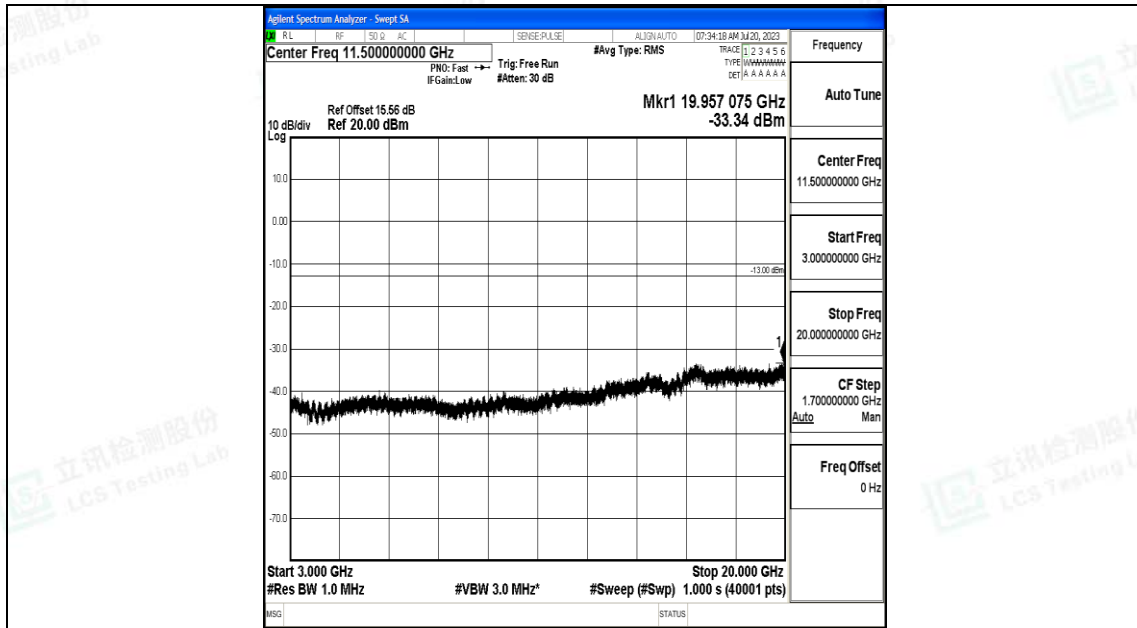

Band4_15MHz_QPSK_2025_1RB#0_0.15~30_0.15~30

Band4_15MHz_QPSK_2025_1RB#0_30~1000_30~1000

Band4_15MHz_QPSK_2025_1RB#0_1000~3000_1000~3000

Band4_15MHz_QPSK_2025_1RB#0_3000~20000_3000~20000

Band4_15MHz_16QAM_2025_1RB#0_0.009~0.15_0.009~0.15