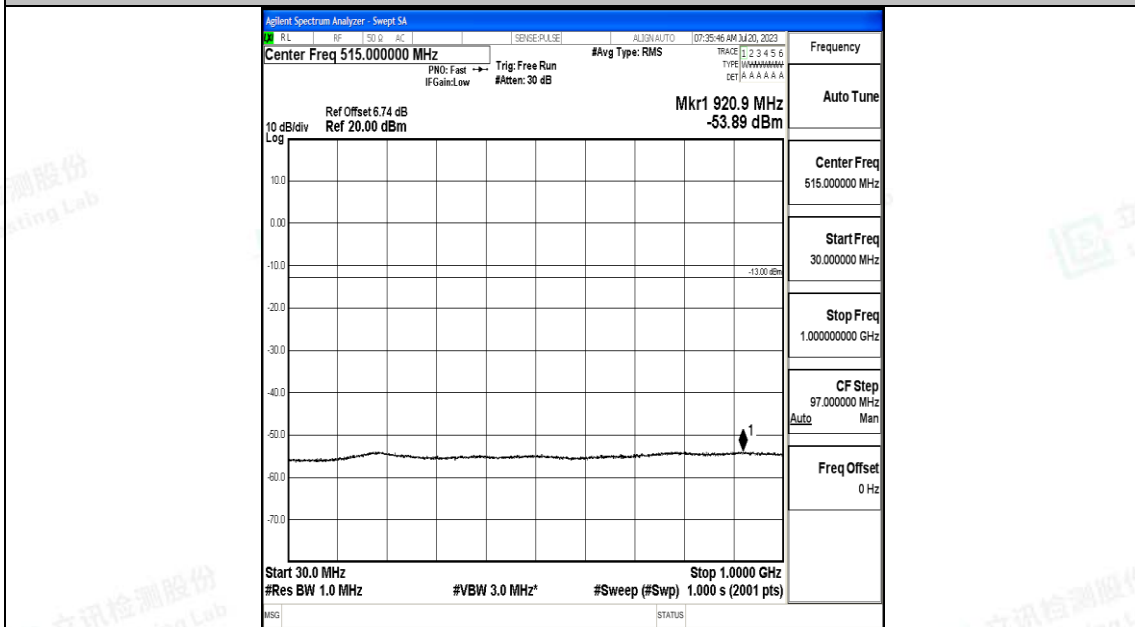

Band4_15MHz_16QAM_20175_1RB#0_0.15~30_0.15~30

Band4_15MHz_16QAM_20175_1RB#0_30~1000_30~1000