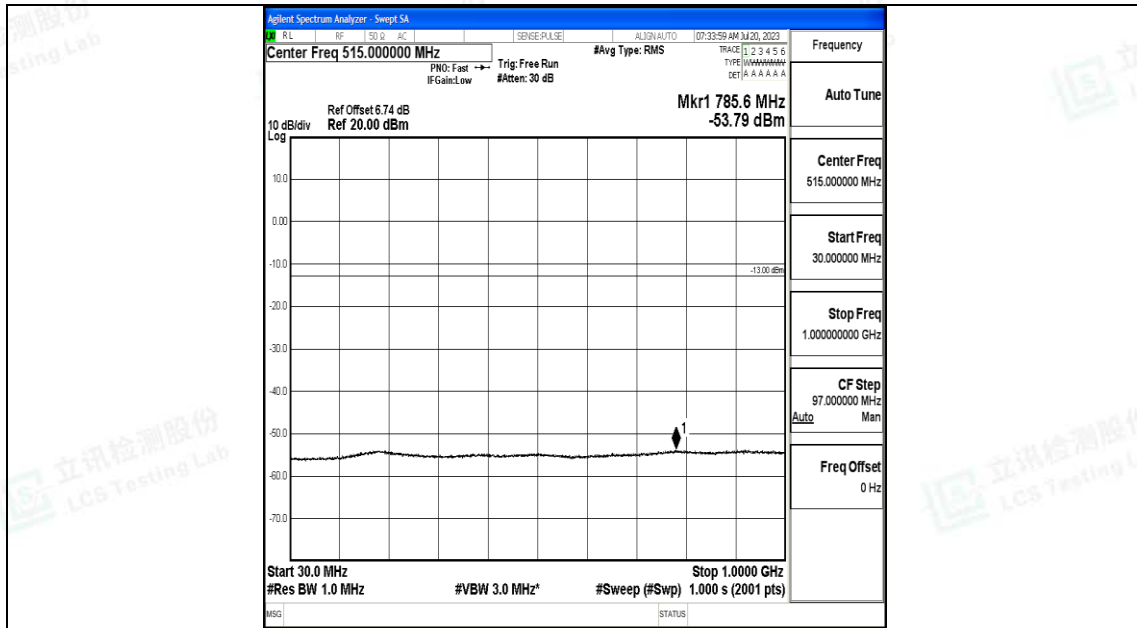

Band4_15MHz_QPSK_2025_1RB#0_0.15~30_0.15~30

Band4_15MHz_QPSK_2025_1RB#0_30~1000_30~1000