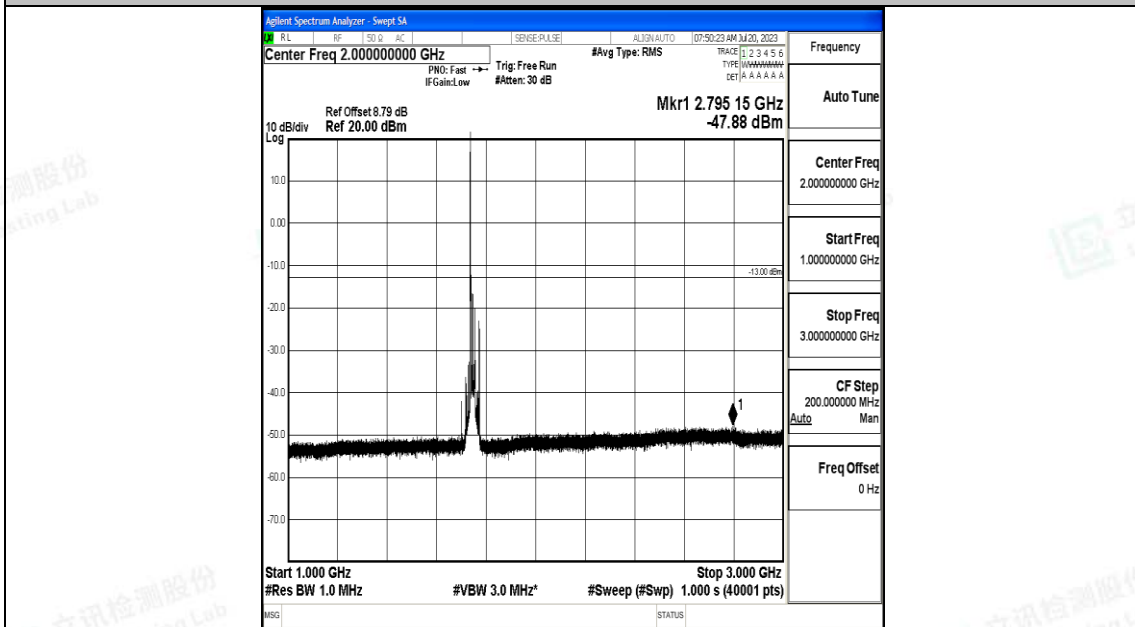

Band4_20MHz_QPSK_20300_1RB#0_30~1000_30~1000

Band4_20MHz_QPSK_20300_1RB#0_1000~3000_1000~3000