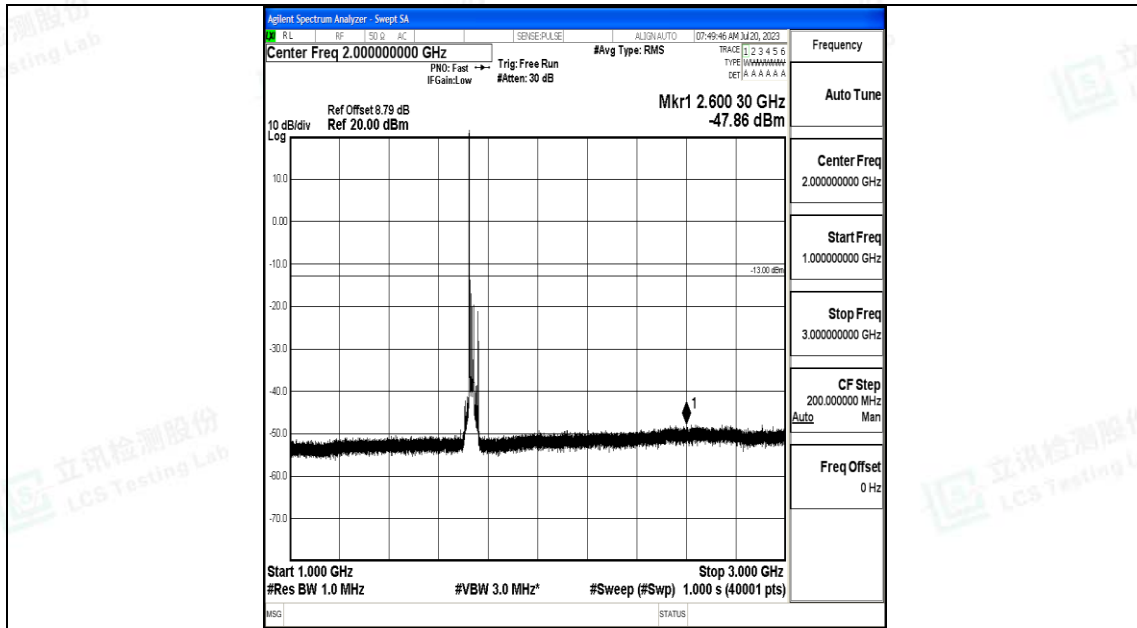

Band4_20MHz_16QAM_20175_1RB#0_30~1000_30~1000

Band4_20MHz_16QAM_20175_1RB#0_1000~3000_1000~3000