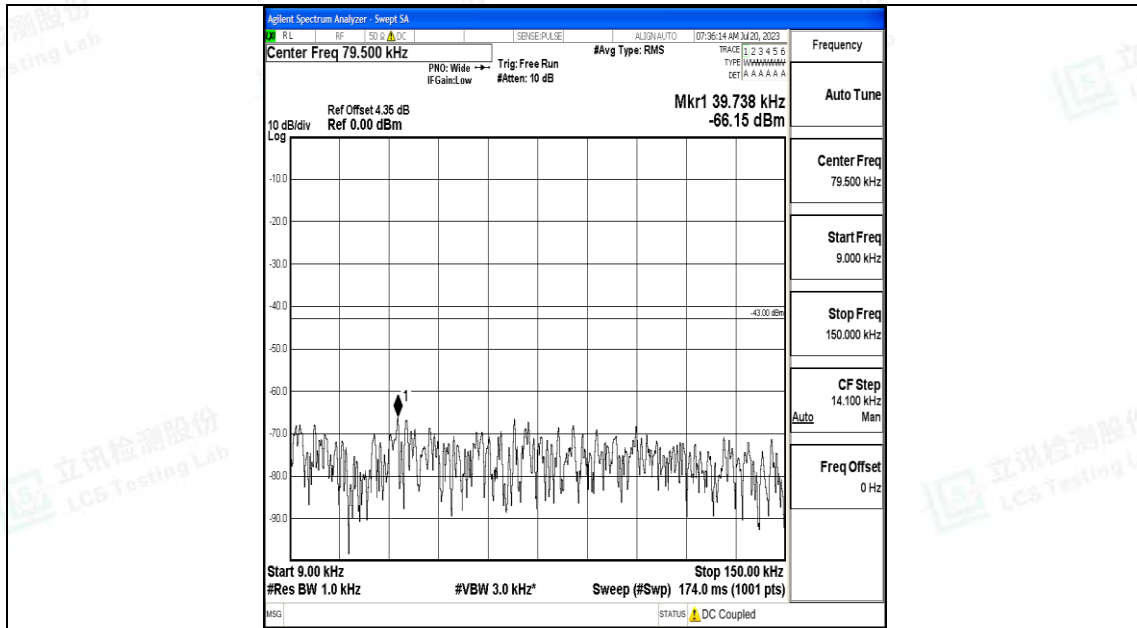

Band4_15MHz_16QAM_20175_1RB#0_0.15~30_0.15~30

Band4_15MHz_16QAM_20175_1RB#0_30~1000_30~1000

Band4_15MHz_16QAM_20175_1RB#0_1000~3000_1000~3000

Band4_15MHz_16QAM_20175_1RB#0_3000~20000_3000~20000

Band4_15MHz_QPSK_20325_1RB#0_0.009~0.15_0.009~0.15