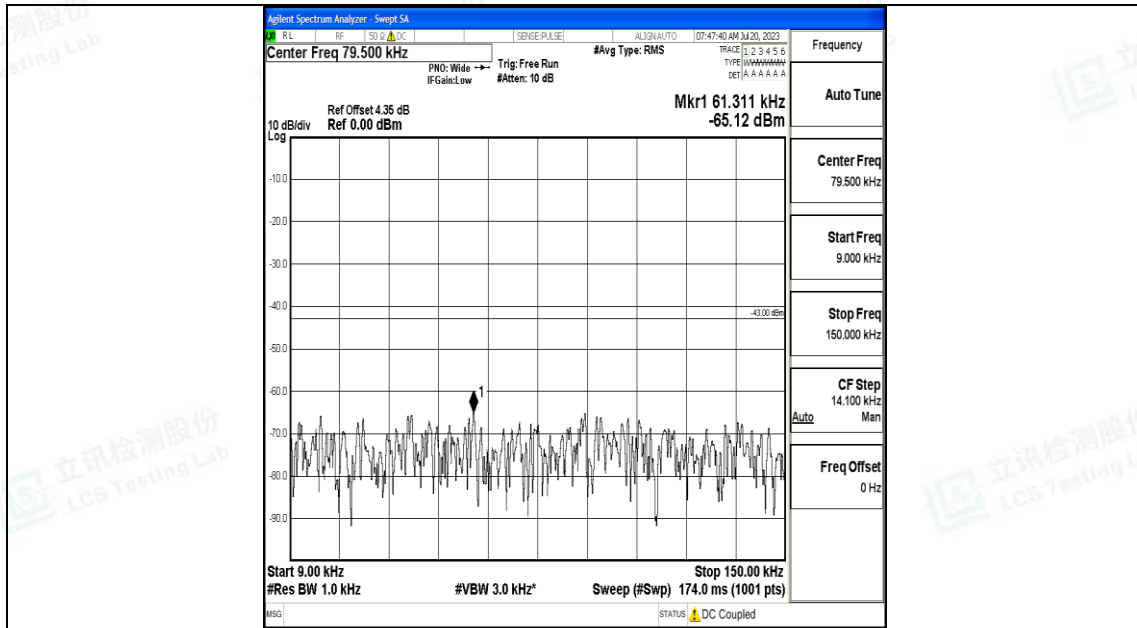

Band4_15MHz_16QAM_20325_1RB#0_0.15~30_0.15~30

Band4_15MHz_16QAM_20325_1RB#0_30~1000_30~1000

Band4_15MHz_16QAM_20325_1RB#0_1000~3000_1000~3000

Band4_15MHz_16QAM_20325_1RB#0_3000~20000_3000~20000

Band4_20MHz_QPSK_20050_1RB#0_0.009~0.15_0.009~0.15