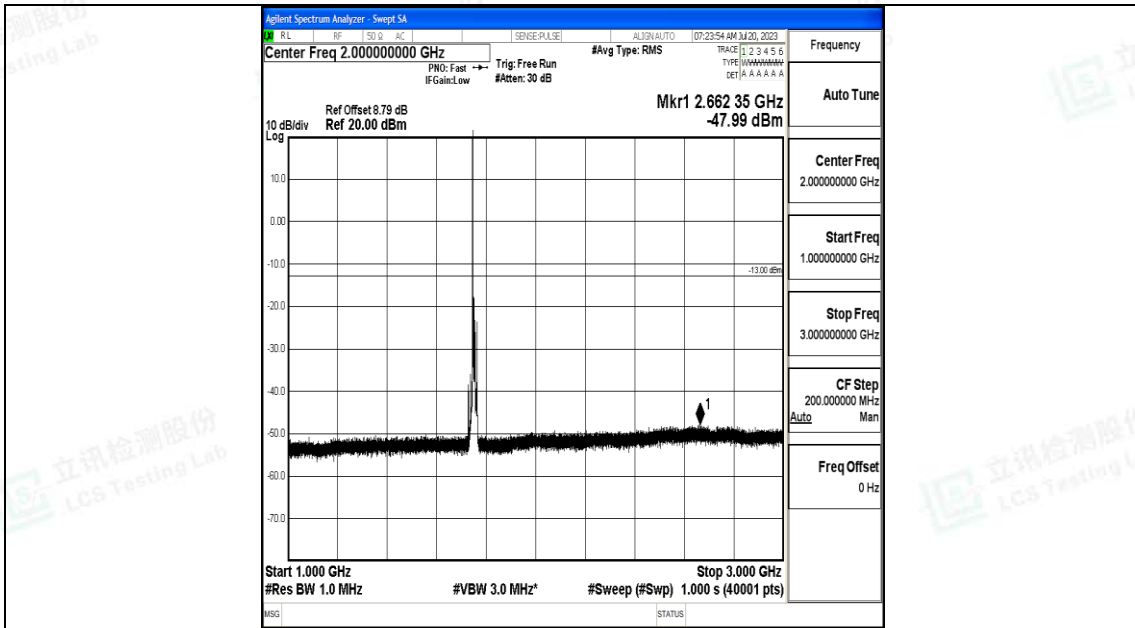

Band4_10MHz_16QAM_20350_1RB#0_30~1000_30~1000

Band4_10MHz_16QAM_20350_1RB#0_1000~3000_1000~3000