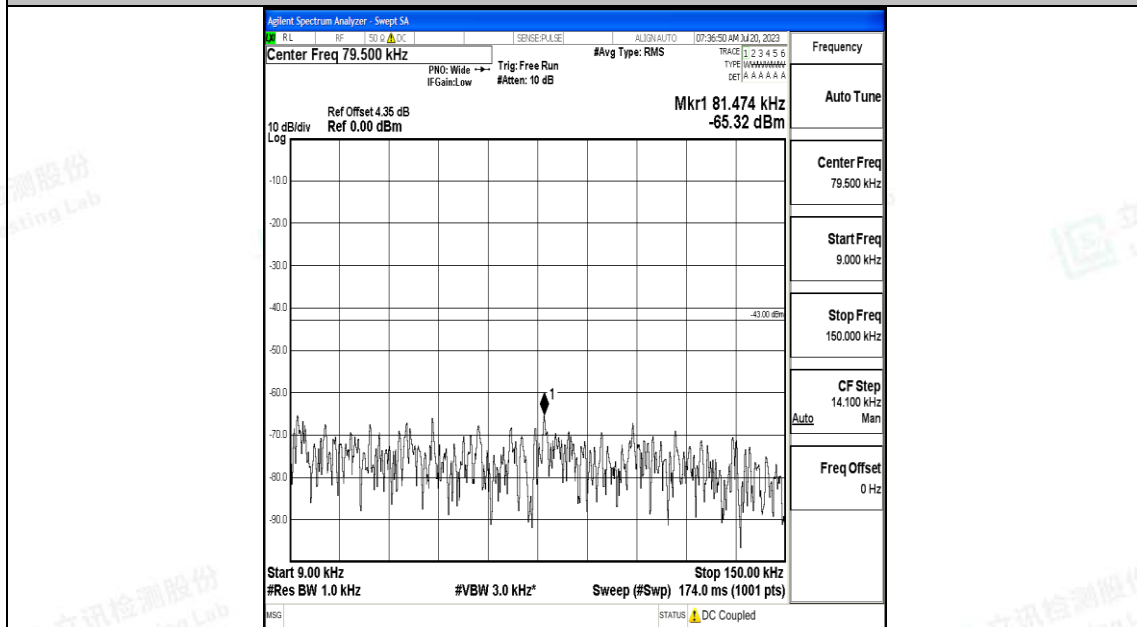

Band4_15MHz_QPSK_20325_1RB#0_0.15~30_0.15~30

Band4_15MHz_QPSK_20325_1RB#0_30~1000_30~1000

Band4_15MHz_QPSK_20325_1RB#0_1000~3000_1000~3000

Band4_15MHz_QPSK_20325_1RB#0_3000~20000_3000~20000

Band4_15MHz_16QAM_20325_1RB#0_0.009~0.15_0.009~0.15