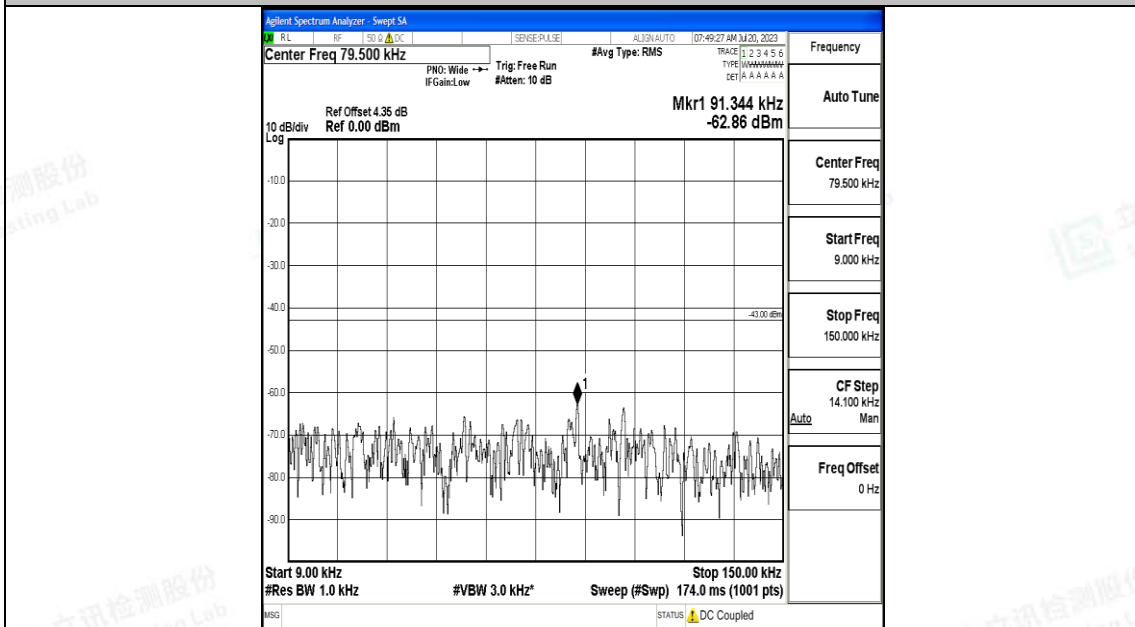

Band4_20MHz_QPSK_20175_1RB#0_0.15~30_0.15~30

Band4_20MHz_QPSK_20175_1RB#0_30~1000_30~1000

Band4_20MHz_QPSK_20175_1RB#0_1000~3000_1000~3000

Band4_20MHz_QPSK_20175_1RB#0_3000~20000_3000~20000

Band4_20MHz_16QAM_20175_1RB#0_0.009~0.15_0.009~0.15