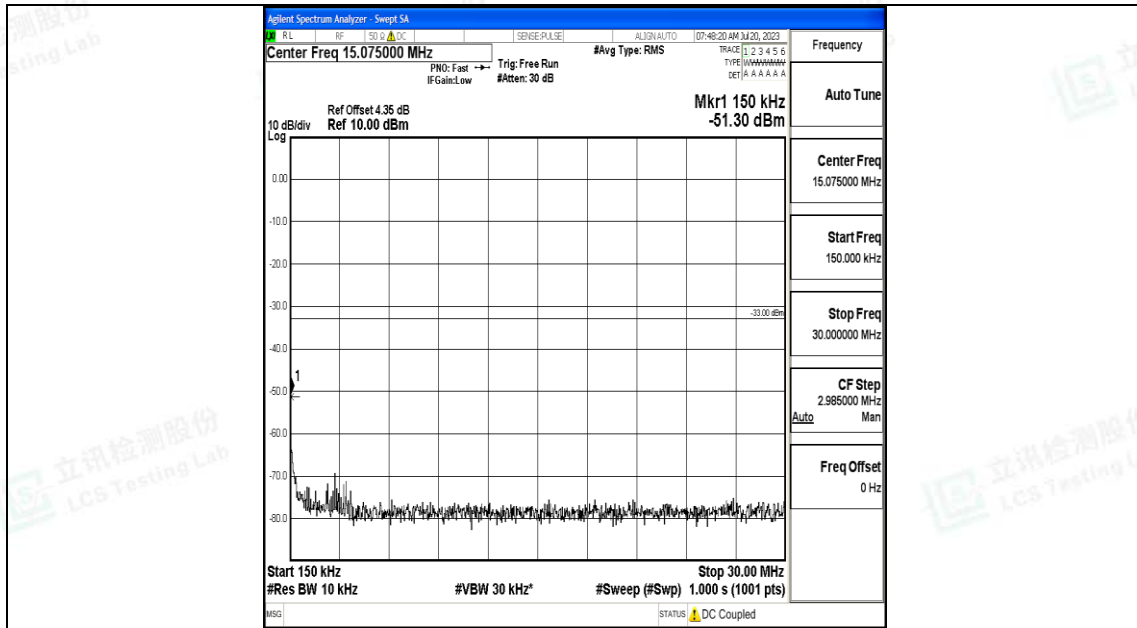

Band4_20MHz_QPSK_20050_1RB#0_0.15~30_0.15~30

Band4_20MHz_QPSK_20050_1RB#0_30~1000_30~1000

Band4_20MHz_QPSK_20050_1RB#0_1000~3000_1000~3000

Band4_20MHz_QPSK_20050_1RB#0_3000~20000_3000~20000

Band4_20MHz_16QAM_20050_1RB#0_0.009~0.15_0.009~0.15