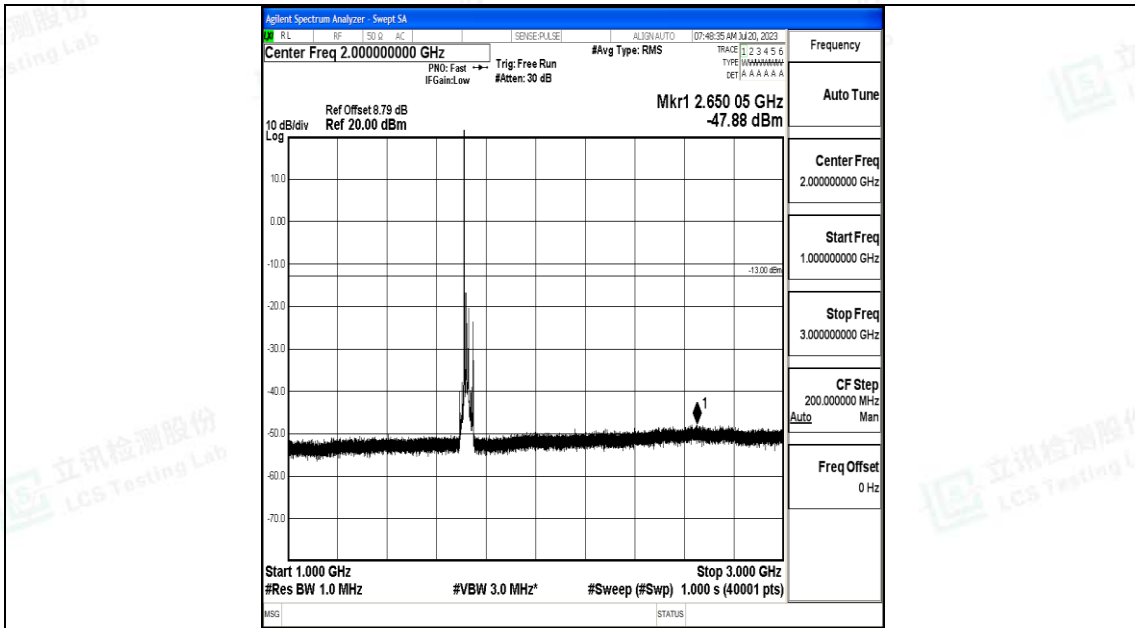

Band4_20MHz_16QAM_20050_1RB#0_30~1000_30~1000

Band4_20MHz_16QAM_20050_1RB#0_1000~3000_1000~3000