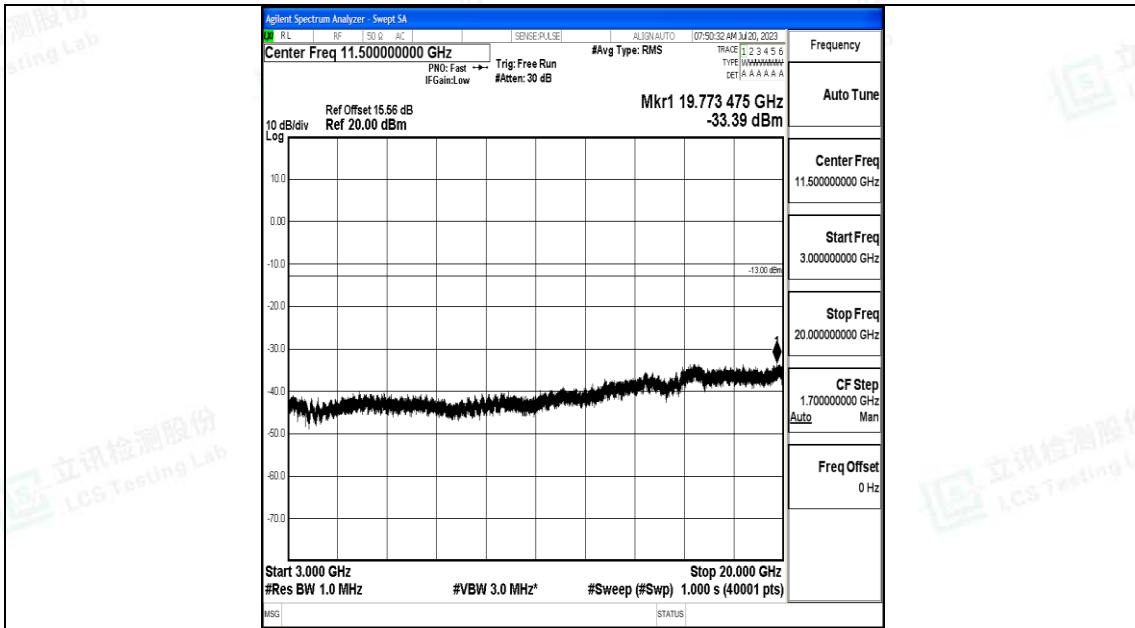

Band4_20MHz_QPSK_20300_1RB#0_0.15~30_0.15~30

Band4_20MHz_QPSK_20300_1RB#0_30~1000_30~1000

Band4_20MHz_QPSK_20300_1RB#0_1000~3000_1000~3000

Band4_20MHz_QPSK_20300_1RB#0_3000~20000_3000~20000

Band4_20MHz_16QAM_20300_1RB#0_0.009~0.15_0.009~0.15