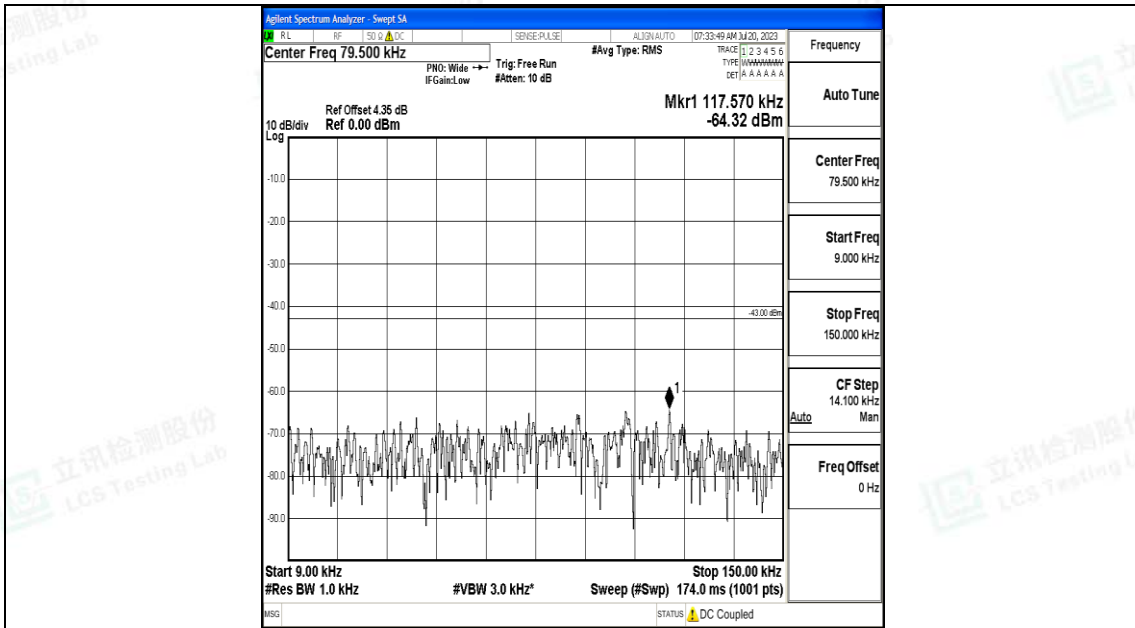

Band4_10MHz_16QAM_20350_1RB#0_0.15~30_0.15~30

Band4_10MHz_16QAM_20350_1RB#0_30~1000_30~1000

Band4_10MHz_16QAM_20350_1RB#0_1000~3000_1000~3000

Band4_10MHz_16QAM_20350_1RB#0_3000~20000_3000~20000

Band4_15MHz_QPSK_2025_1RB#0_0.009~0.15_0.009~0.15