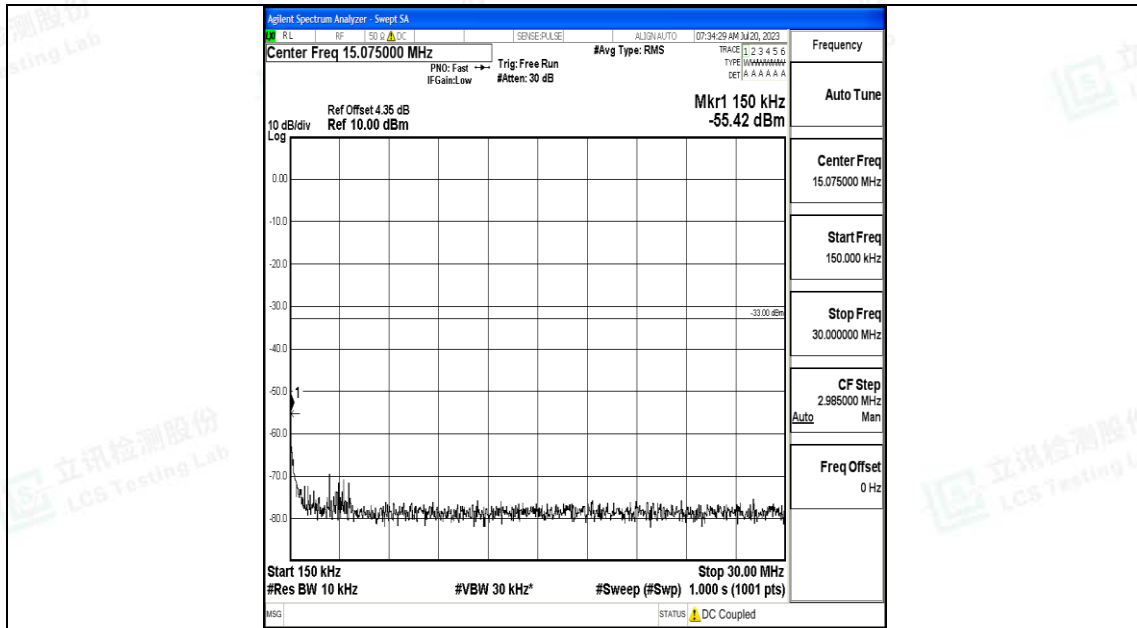

Band4_15MHz_QPSK_2025_1RB#0_0.15~30_0.15~30

Band4_15MHz_QPSK_2025_1RB#0_30~1000_30~1000

Band4_15MHz_QPSK_2025_1RB#0_1000~3000_1000~3000

Band4_15MHz_QPSK_2025_1RB#0_3000~20000_3000~20000

Band4_15MHz_16QAM_2025_1RB#0_0.009~0.15_0.009~0.15