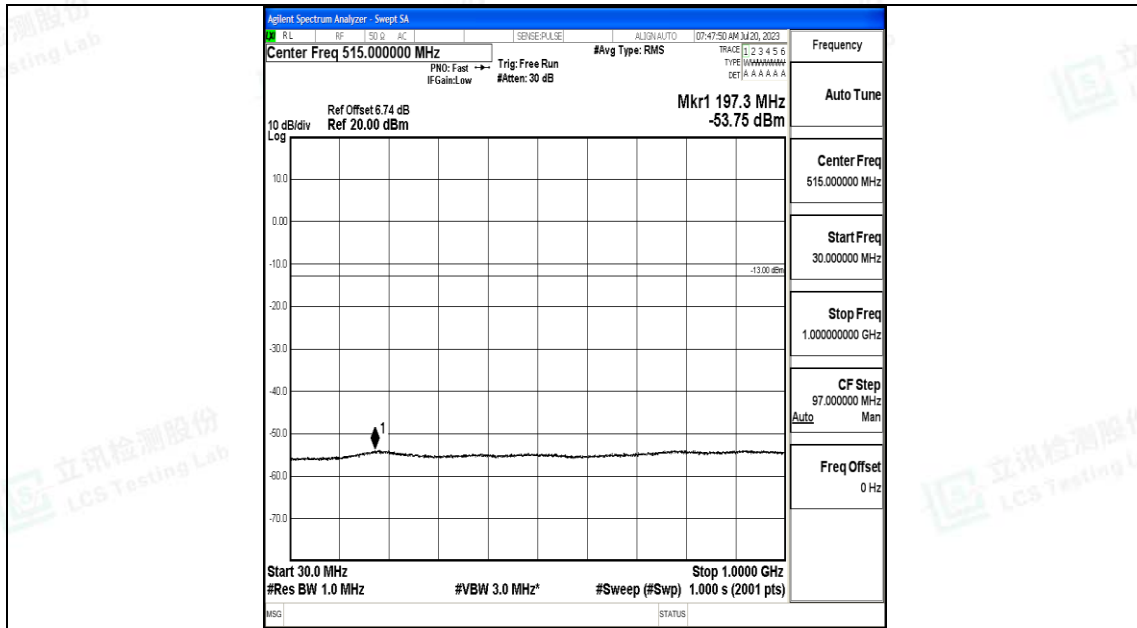

Band4_20MHz_QPSK_20050_1RB#0_0.15~30_0.15~30

Band4_20MHz_QPSK_20050_1RB#0_30~1000_30~1000