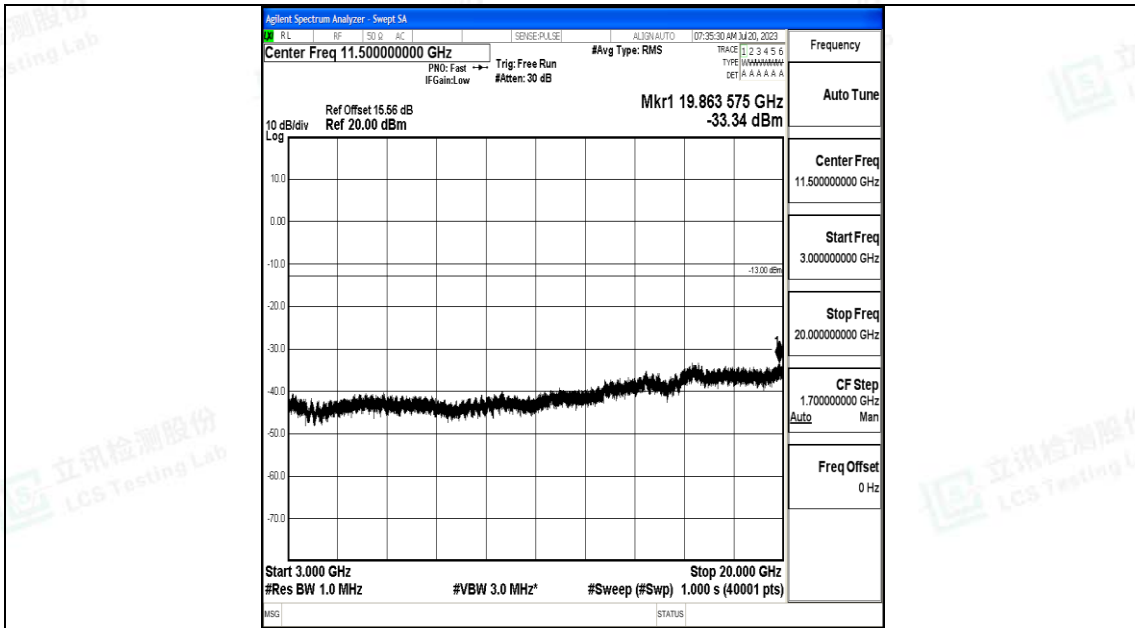

Band4_15MHz_QPSK_20175_1RB#0_0.15~30_0.15~30

Band4_15MHz_QPSK_20175_1RB#0_30~1000_30~1000

Band4_15MHz_QPSK_20175_1RB#0_1000~3000_1000~3000

Band4_15MHz_QPSK_20175_1RB#0_3000~20000_3000~20000

Band4_15MHz_16QAM_20175_1RB#0_0.009~0.15_0.009~0.15