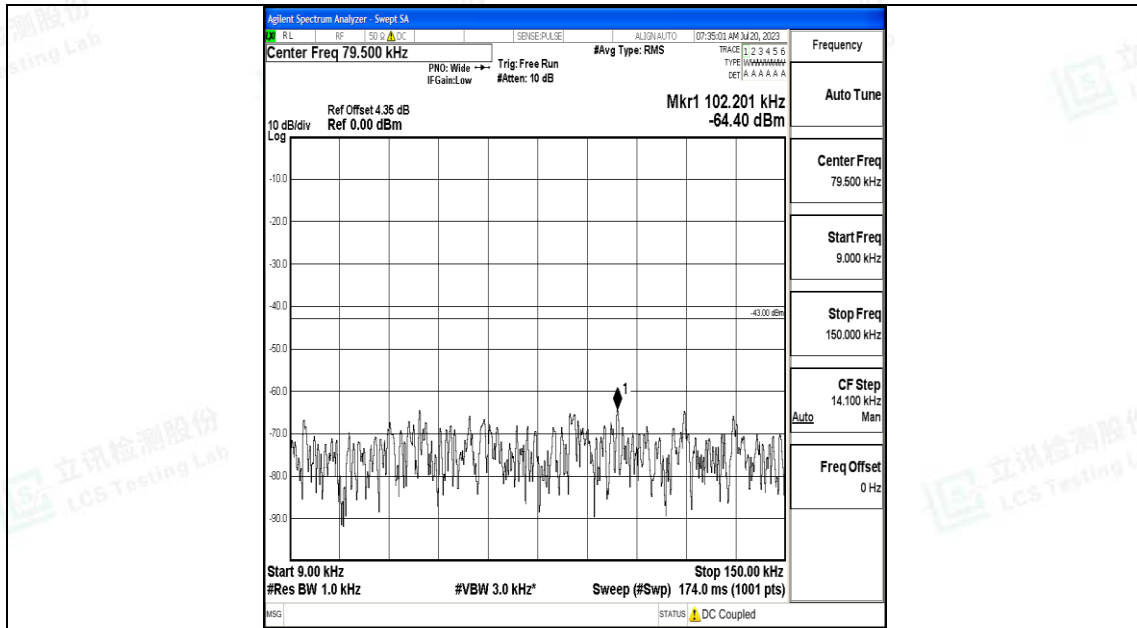

Band4_15MHz_16QAM_20025_1RB#0_0.15~30_0.15~30

Band4_15MHz_16QAM_20025_1RB#0_30~1000_30~1000

Band4_15MHz_16QAM_20025_1RB#0_1000~3000_1000~3000

Band4_15MHz_16QAM_20025_1RB#0_3000~20000_3000~20000

Band4_15MHz_QPSK_20175_1RB#0_0.009~0.15_0.009~0.15