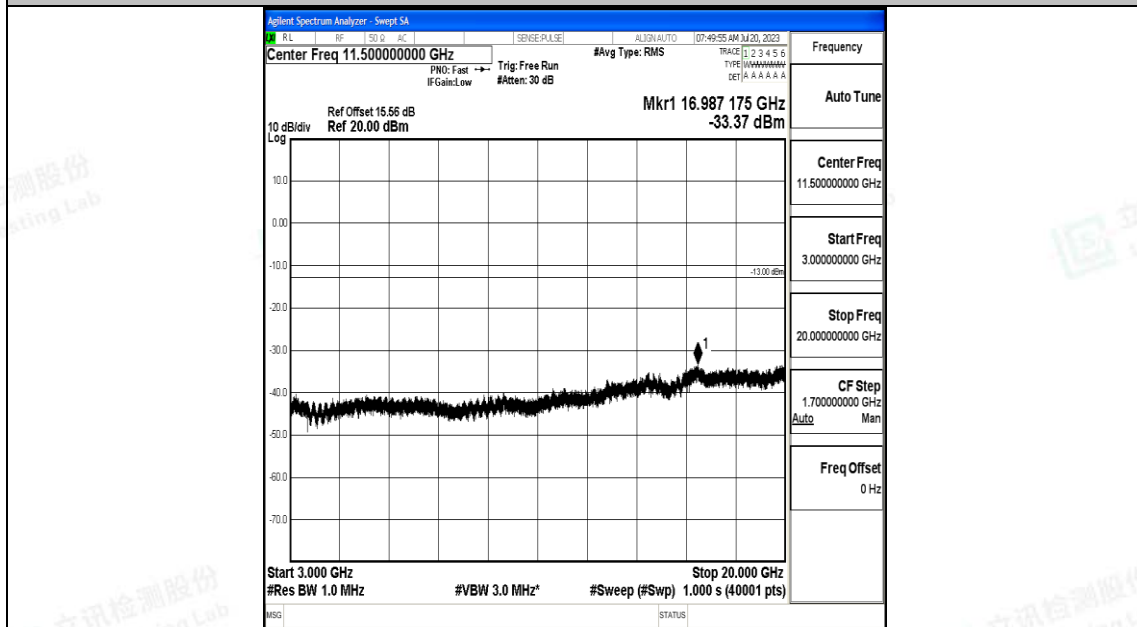

Band4_20MHz_16QAM_20175_1RB#0_0.15~30_0.15~30

Band4_20MHz_16QAM_20175_1RB#0_30~1000_30~1000

Band4_20MHz_16QAM_20175_1RB#0_1000~3000_1000~3000

Band4_20MHz_16QAM_20175_1RB#0_3000~20000_3000~20000

Band4_20MHz_QPSK_20300_1RB#0_0.009~0.15_0.009~0.15