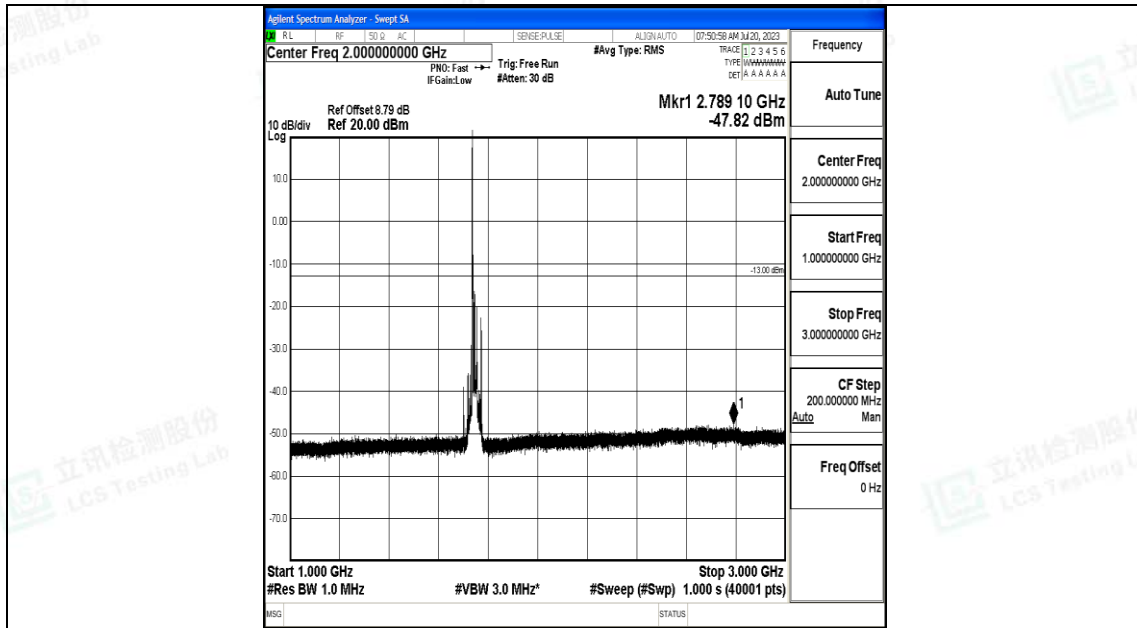

Band4_20MHz_16QAM_20300_1RB#0_30~1000_30~1000

Band4_20MHz_16QAM_20300_1RB#0_1000~3000_1000~3000