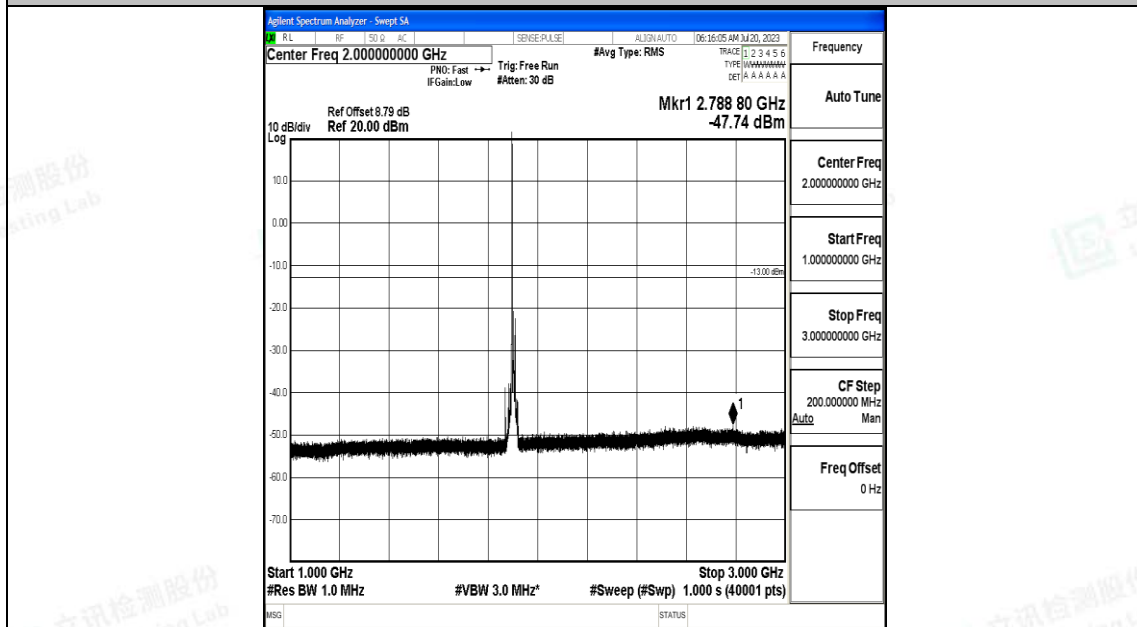

Band2_15MHz_QPSK_19125_1RB#0_0.009~0.15_0.009~0.15

Band2_15MHz_QPSK_19125_1RB#0_0.15~30_0.15~30

Band2_15MHz_QPSK_19125_1RB#0_30~1000_30~1000

Band2_15MHz_QPSK_19125_1RB#0_1000~3000_1000~3000

Band2_15MHz_QPSK_19125_1RB#0_3000~20000_3000~20000