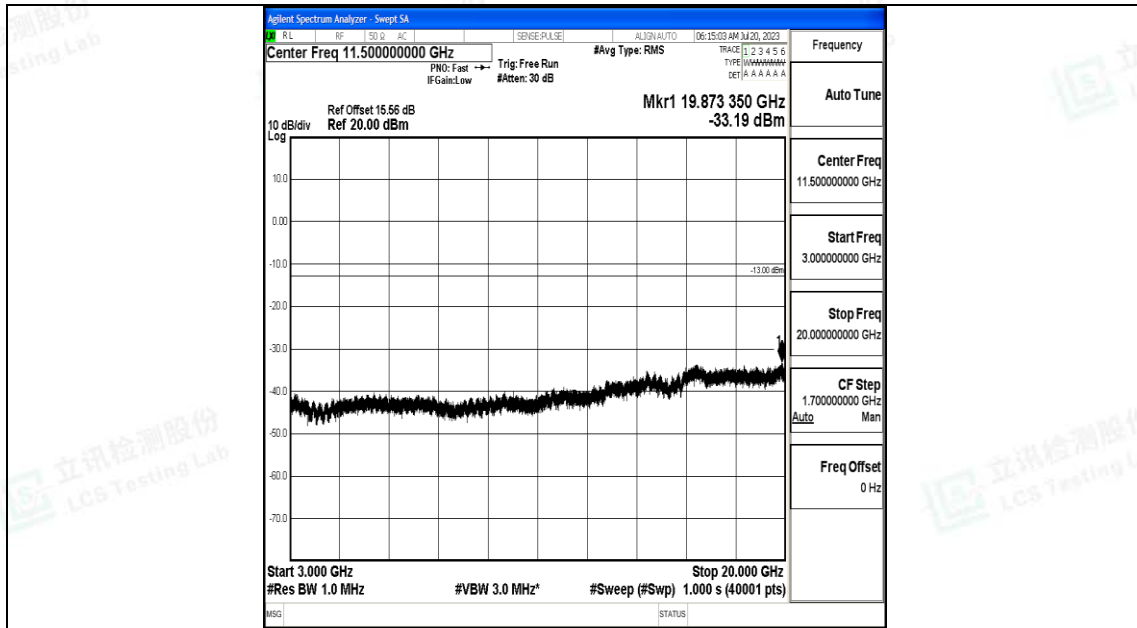

Band2_15MHz_QPSK_18900_1RB#0_0.009~0.15_0.009~0.15

Band2_15MHz_QPSK_18900_1RB#0_0.15~30_0.15~30

Band2_15MHz_QPSK_18900_1RB#0_30~1000_30~1000

Band2_15MHz_QPSK_18900_1RB#0_1000~3000_1000~3000

Band2_15MHz_QPSK_18900_1RB#0_3000~20000_3000~20000