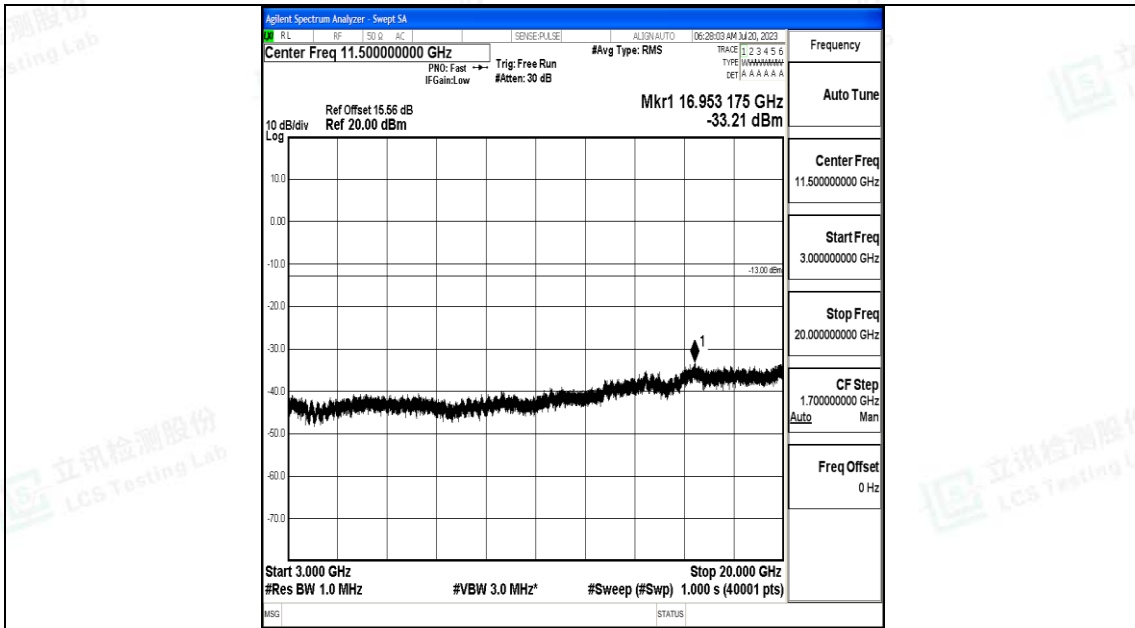

Band2_20MHz_QPSK_18900_1RB#0_1000~3000_1000~3000

Band2_20MHz_QPSK_18900_1RB#0_3000~20000_3000~20000