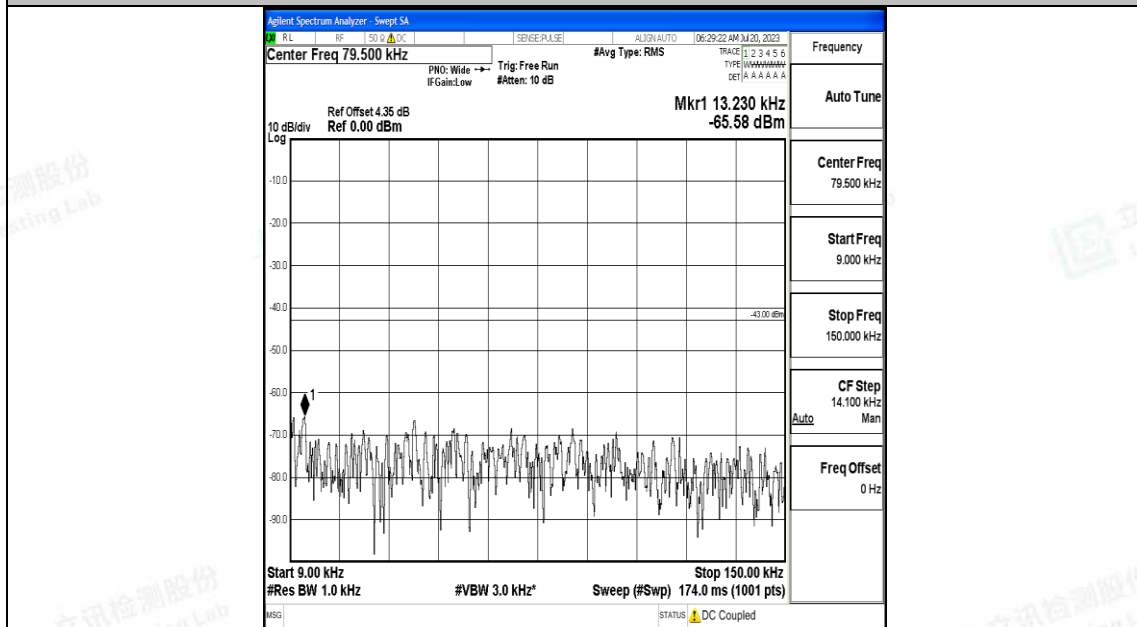

Band2_20MHz_QPSK_19100_1RB#0_30~1000_30~1000

Band2_20MHz_QPSK_19100_1RB#0_1000~3000_1000~3000

Band2_20MHz_QPSK_19100_1RB#0_3000~20000_3000~20000

Band2_20MHz_16QAM_19100_1RB#0_0.009~0.15_0.009~0.15

Band2_20MHz_16QAM_19100_1RB#0_0.15~30_0.15~30