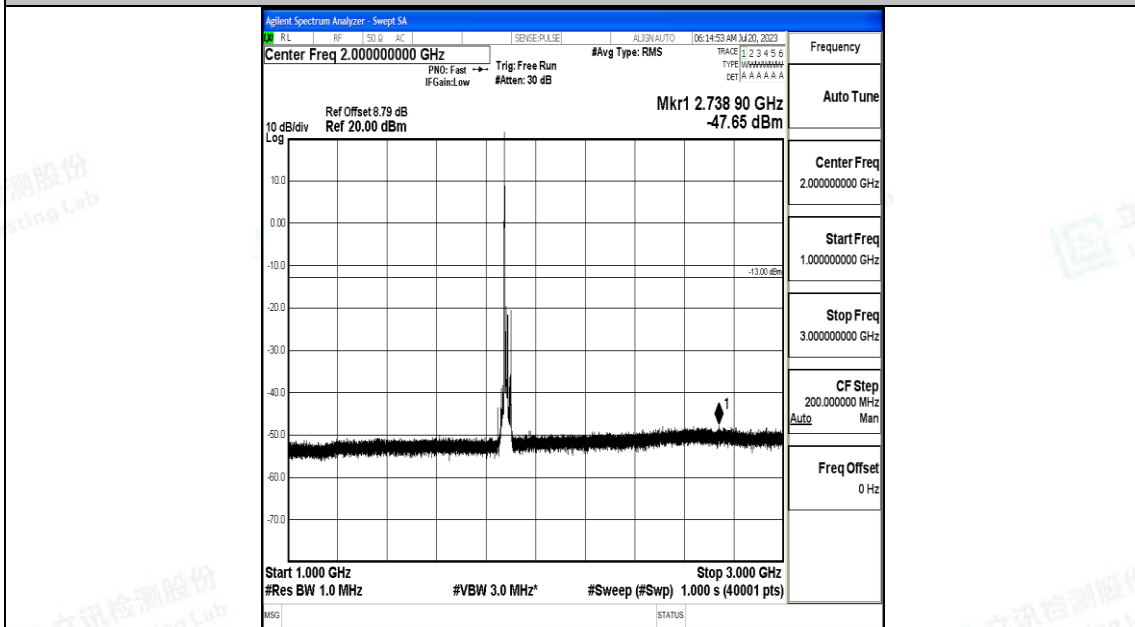

Band2_15MHz_QPSK_18900_1RB#0_0.009~0.15_0.009~0.15

Band2_15MHz_QPSK_18900_1RB#0_0.15~30_0.15~30

Band2_15MHz_QPSK_18900_1RB#0_30~1000_30~1000

Band2_15MHz_QPSK_18900_1RB#0_1000~3000_1000~3000

Band2_15MHz_QPSK_18900_1RB#0_3000~20000_3000~20000