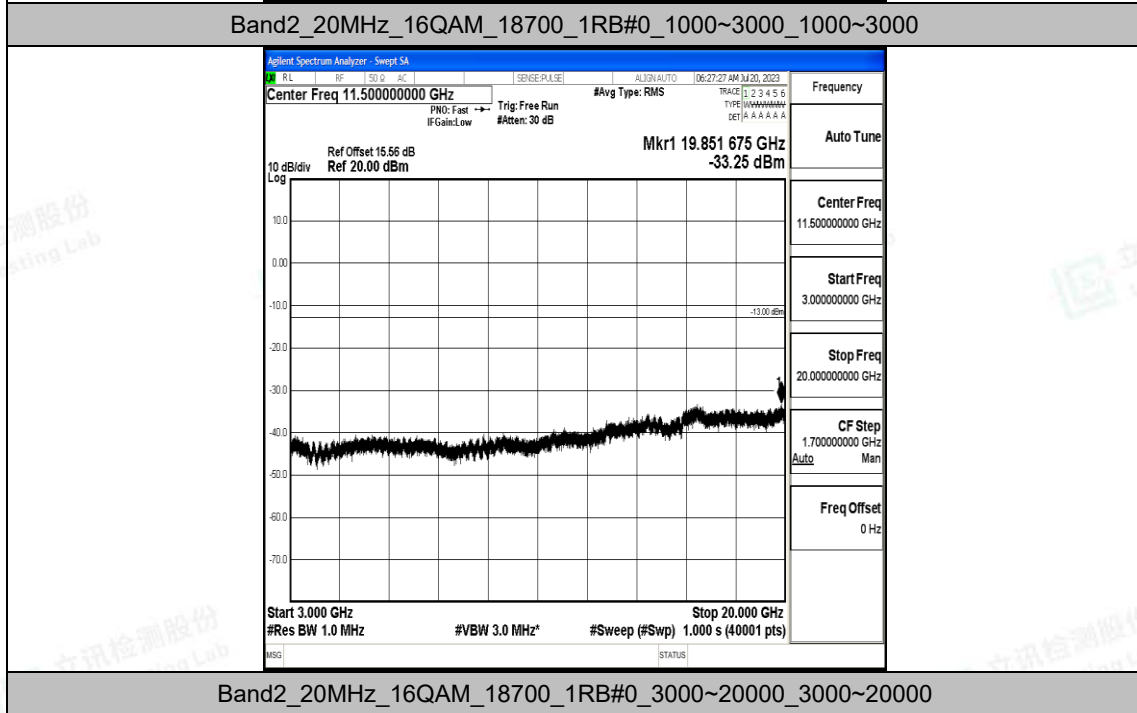

Band2_20MHz_16QAM_18700_1RB#0_0.009~0.15_0.009~0.15

Band2_20MHz_16QAM_18700_1RB#0_0.15~30_0.15~30

Band2_20MHz_16QAM_18700_1RB#0_30~1000_30~1000

Band2_20MHz_QPSK_18900_1RB#0_0.009~0.15_0.009~0.15

Band2_20MHz_QPSK_18900_1RB#0_0.15~30_0.15~30