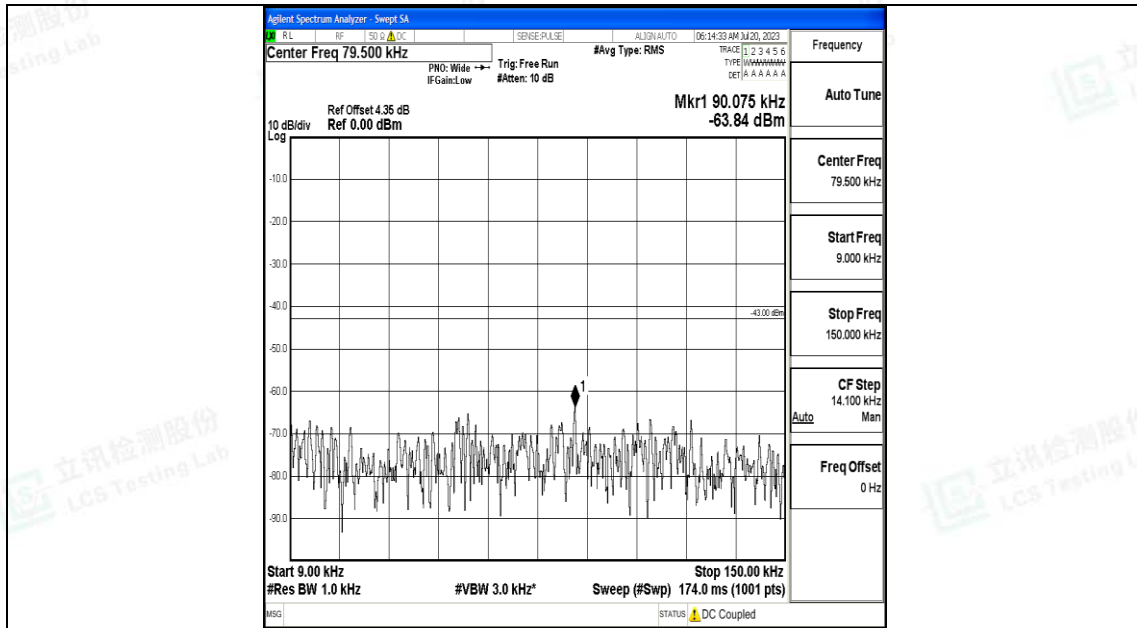

Band2_15MHz_16QAM_18675_1RB#0_0.009~0.15_0.009~0.15

Band2_15MHz_16QAM_18675_1RB#0_0.15~30_0.15~30

Band2_15MHz_16QAM_18675_1RB#0_30~1000_30~1000

Band2_15MHz_16QAM_18675_1RB#0_1000~3000_1000~3000

Band2_15MHz_16QAM_18675_1RB#0_3000~20000_3000~20000