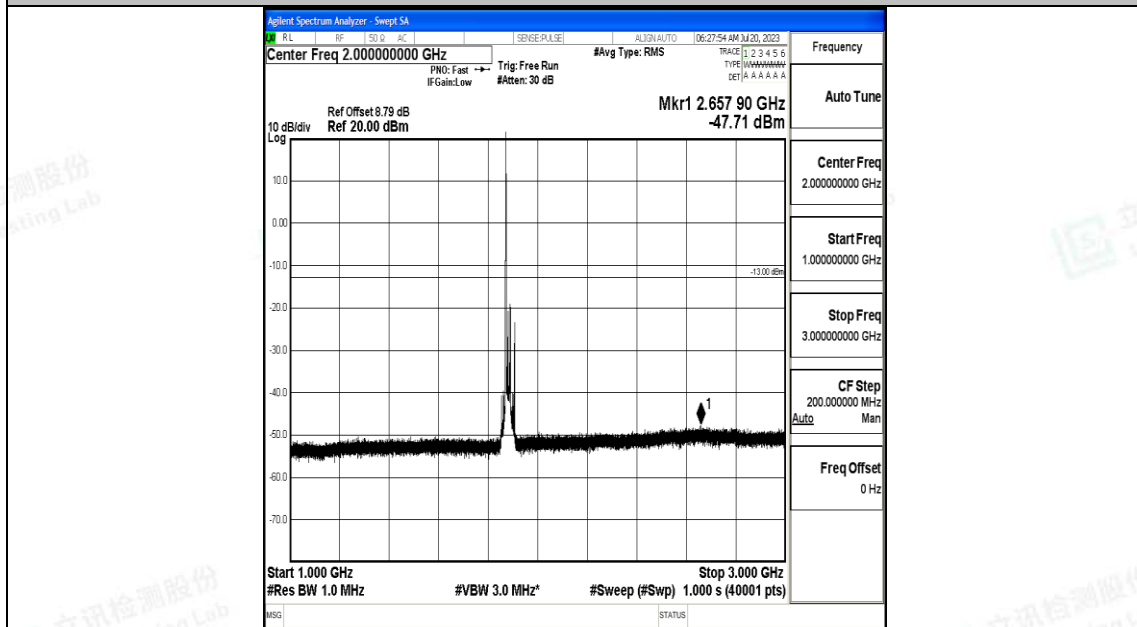

Band2_20MHz_QPSK_18900_1RB#0_30~1000_30~1000

Band2_20MHz_QPSK_18900_1RB#0_1000~3000_1000~3000