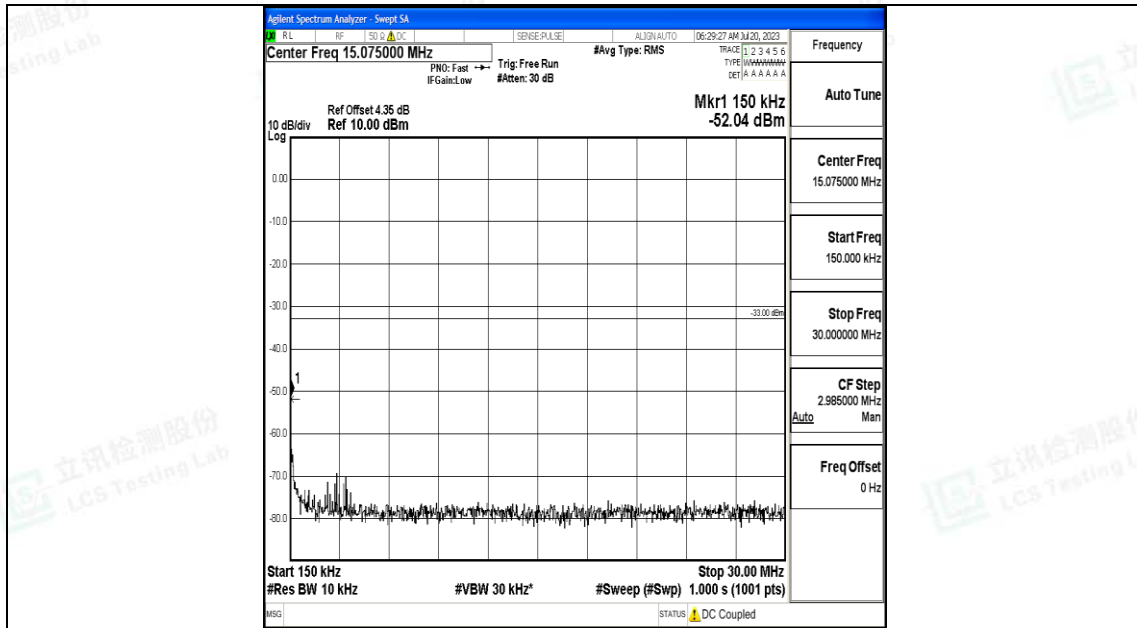

Band2_20MHz_QPSK_19100_1RB#0_30~1000_30~1000

Band2_20MHz_QPSK_19100_1RB#0_1000~3000_1000~3000

Band2_20MHz_QPSK_19100_1RB#0_3000~20000_3000~20000

Band2_20MHz_16QAM_19100_1RB#0_0.009~0.15_0.009~0.15

Band2_20MHz_16QAM_19100_1RB#0_0.15~30_0.15~30