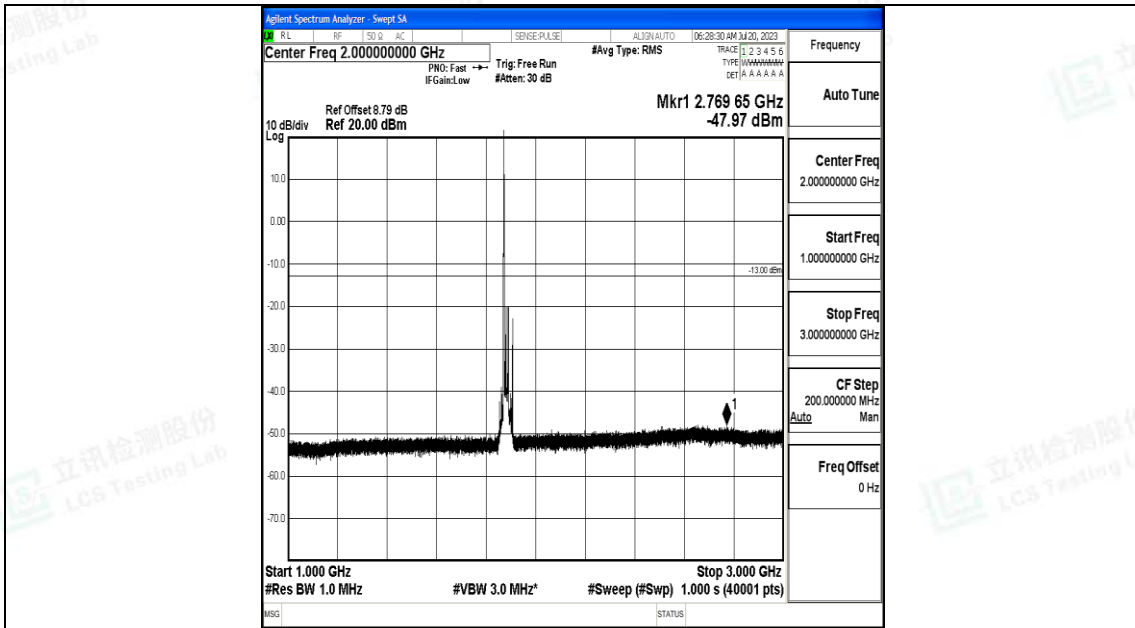

Band2_20MHz_16QAM_18900_1RB#0_30~1000_30~1000

Band2_20MHz_16QAM_18900_1RB#0_1000~3000_1000~3000