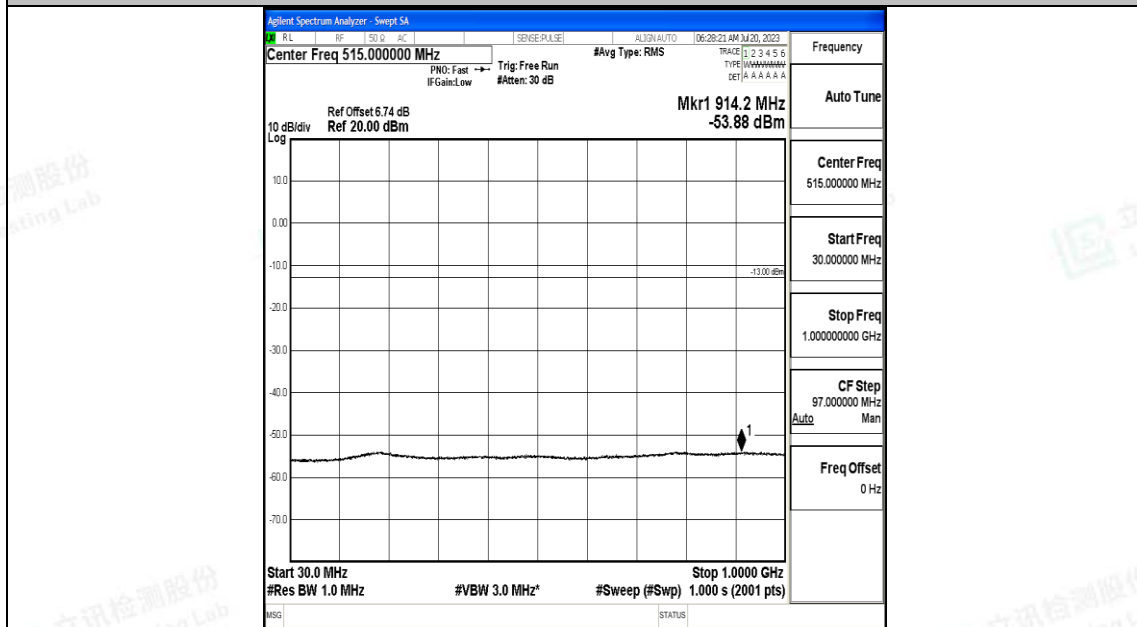

Band2_20MHz_QPSK_18900_1RB#0_30~1000_30~1000

Band2_20MHz_QPSK_18900_1RB#0_1000~3000_1000~3000

Band2_20MHz_QPSK_18900_1RB#0_3000~20000_3000~20000

Band2_20MHz_16QAM_18900_1RB#0_0.009~0.15_0.009~0.15

Band2_20MHz_16QAM_18900_1RB#0_0.15~30_0.15~30