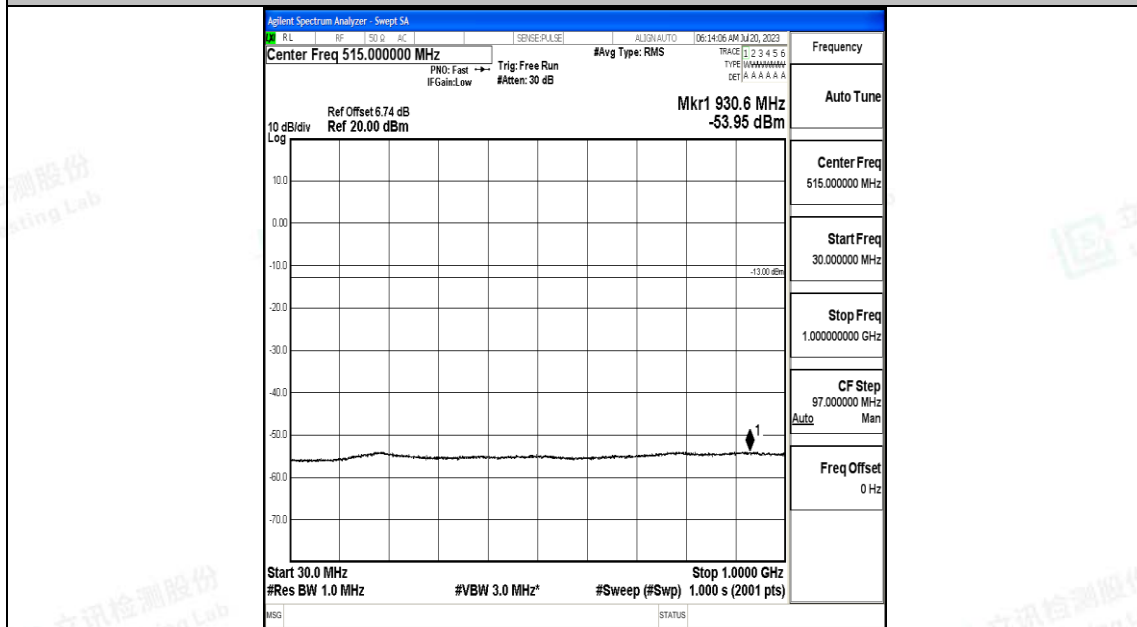

Band2_15MHz_16QAM_18675_1RB#0_0.15~30_0.15~30

Band2_15MHz_16QAM_18675_1RB#0_30~1000_30~1000