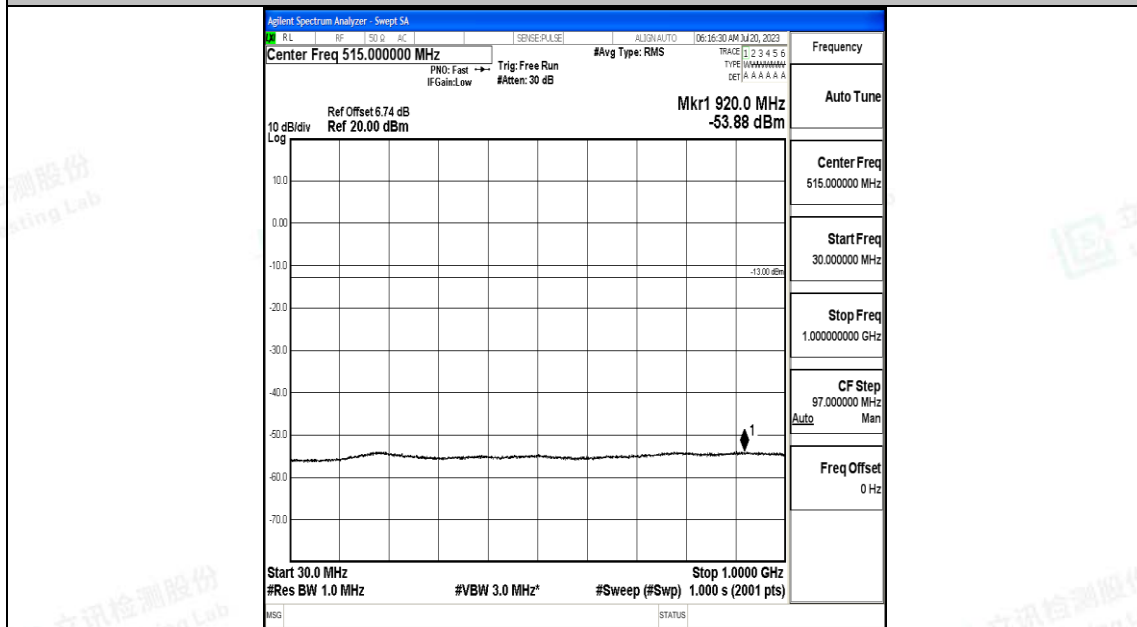

Band2_15MHz_16QAM_19125_1RB#0_0.15~30_0.15~30

Band2_15MHz_16QAM_19125_1RB#0_30~1000_30~1000