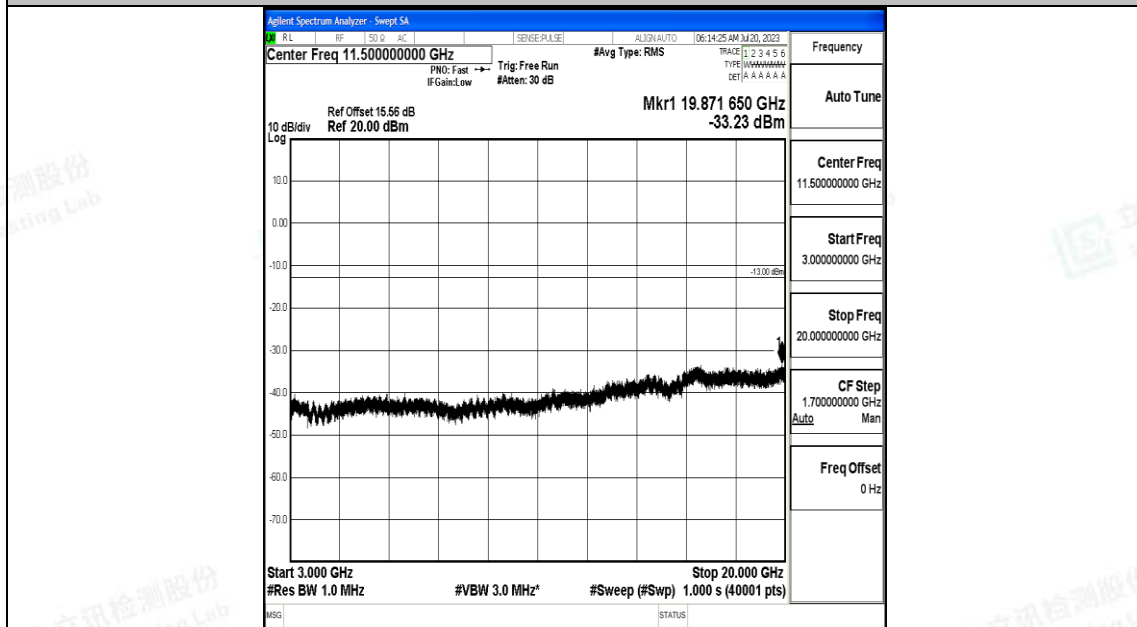

Band2_15MHz_16QAM_18675_1RB#0_0.009~0.15_0.009~0.15

Band2_15MHz_16QAM_18675_1RB#0_0.15~30_0.15~30

Band2_15MHz_16QAM_18675_1RB#0_30~1000_30~1000

Band2_15MHz_16QAM_18675_1RB#0_1000~3000_1000~3000

Band2_15MHz_16QAM_18675_1RB#0_3000~20000_3000~20000