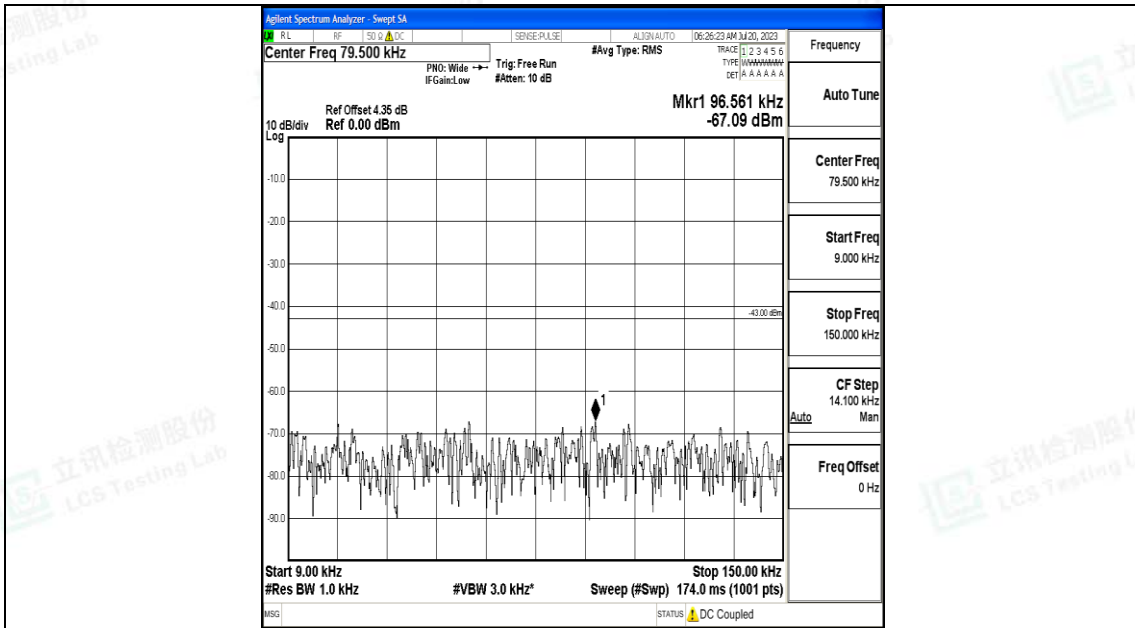

Band2_15MHz_16QAM_19125_1RB#0_0.009~0.15_0.009~0.15

Band2_15MHz_16QAM_19125_1RB#0_0.15~30_0.15~30

Band2_15MHz_16QAM_19125_1RB#0_30~1000_30~1000

Band2_15MHz_16QAM_19125_1RB#0_1000~3000_1000~3000

Band2_15MHz_16QAM_19125_1RB#0_3000~20000_3000~20000