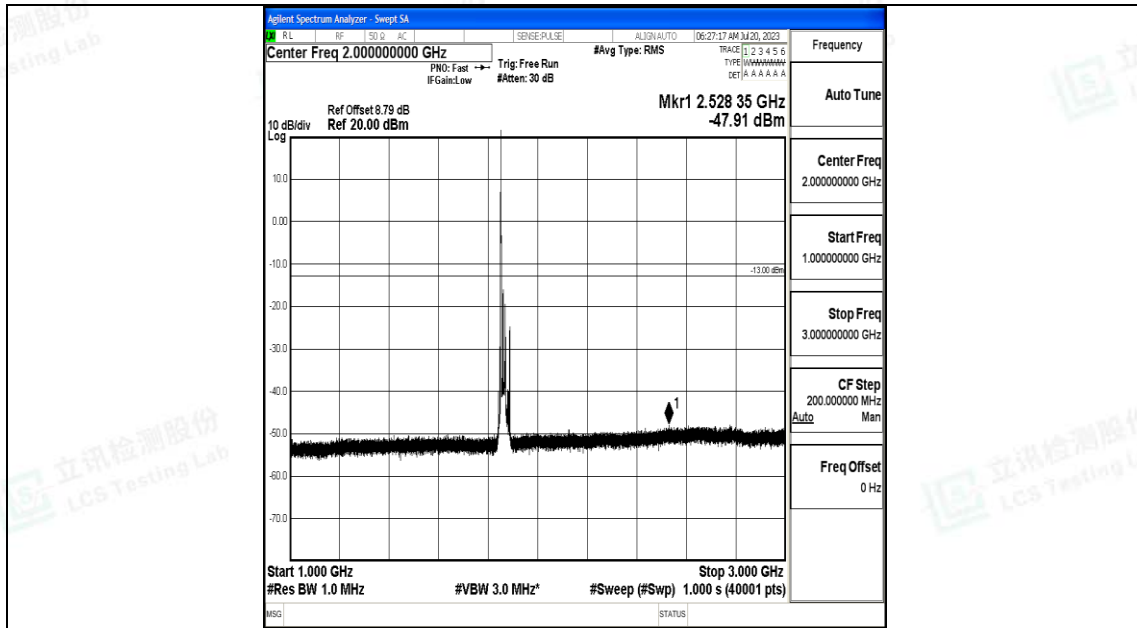

Band2_20MHz_16QAM_18700_1RB#0_0.009~0.15_0.009~0.15

Band2_20MHz_16QAM_18700_1RB#0_0.15~30_0.15~30

Band2_20MHz_16QAM_18700_1RB#0_30~1000_30~1000

Band2_20MHz_QPSK_18900_1RB#0_0.009~0.15_0.009~0.15

Band2_20MHz_QPSK_18900_1RB#0_0.15~30_0.15~30