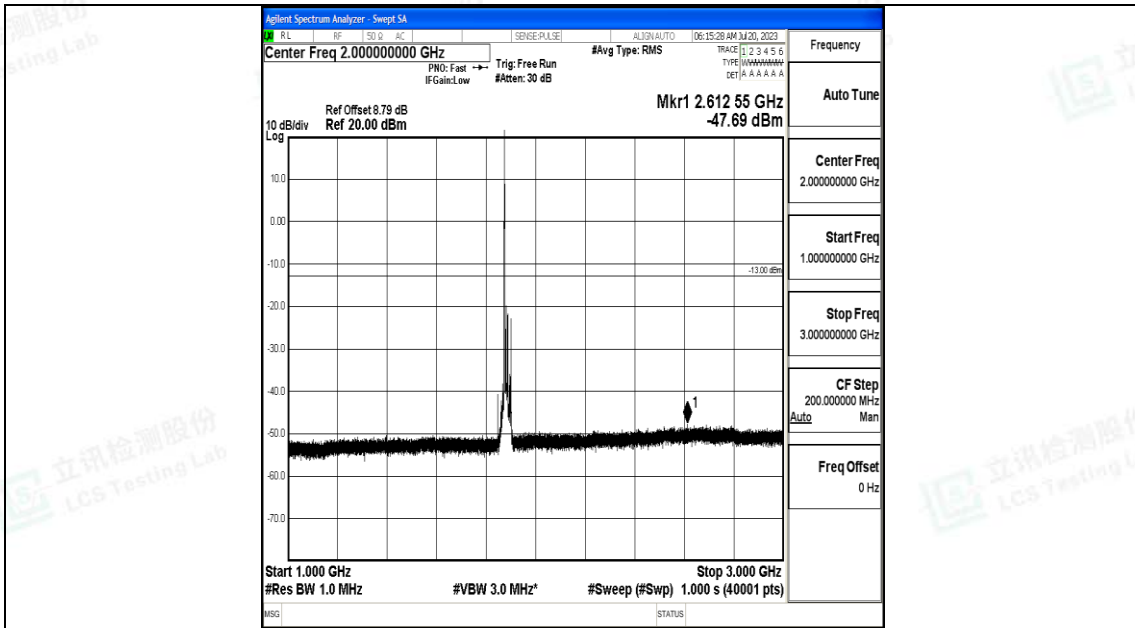

Band2_15MHz_16QAM_18900_1RB#0_0.009~0.15_0.009~0.15

Band2_15MHz_16QAM_18900_1RB#0_0.15~30_0.15~30

Band2_15MHz_16QAM_18900_1RB#0_30~1000_30~1000

Band2_15MHz_16QAM_18900_1RB#0_1000~3000_1000~3000

Band2_15MHz_16QAM_18900_1RB#0_3000~20000_3000~20000