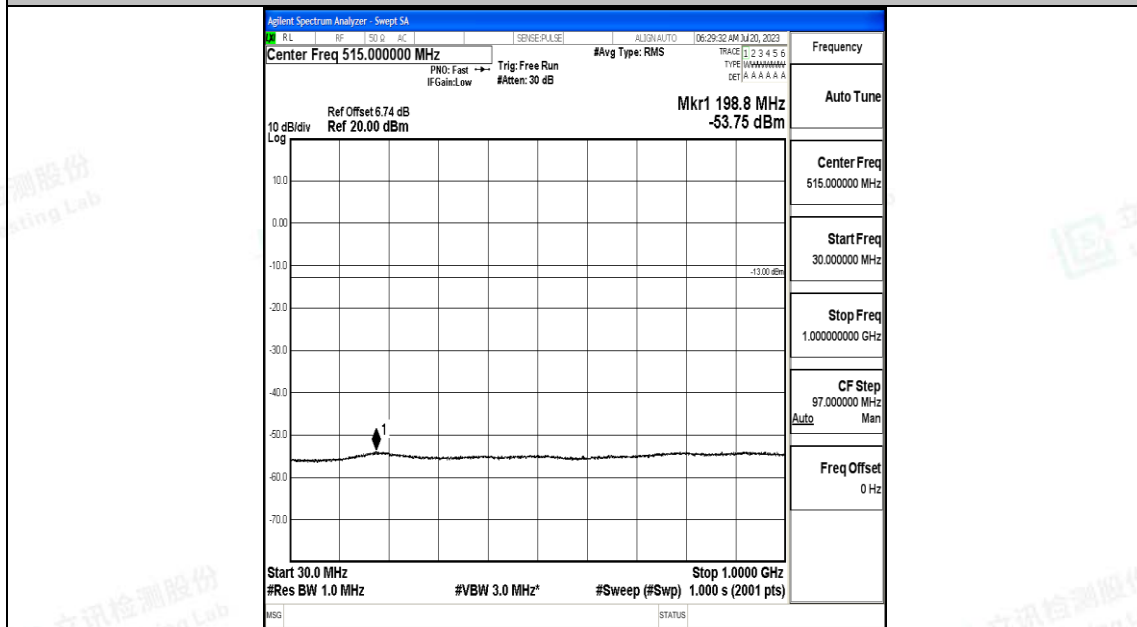

Band2_20MHz_QPSK_19100_1RB#0_30~1000_30~1000

Band2_20MHz_QPSK_19100_1RB#0_1000~3000_1000~3000

Band2_20MHz_QPSK_19100_1RB#0_3000~20000_3000~20000

Band2_20MHz_16QAM_19100_1RB#0_0.009~0.15_0.009~0.15

Band2_20MHz_16QAM_19100_1RB#0_0.15~30_0.15~30