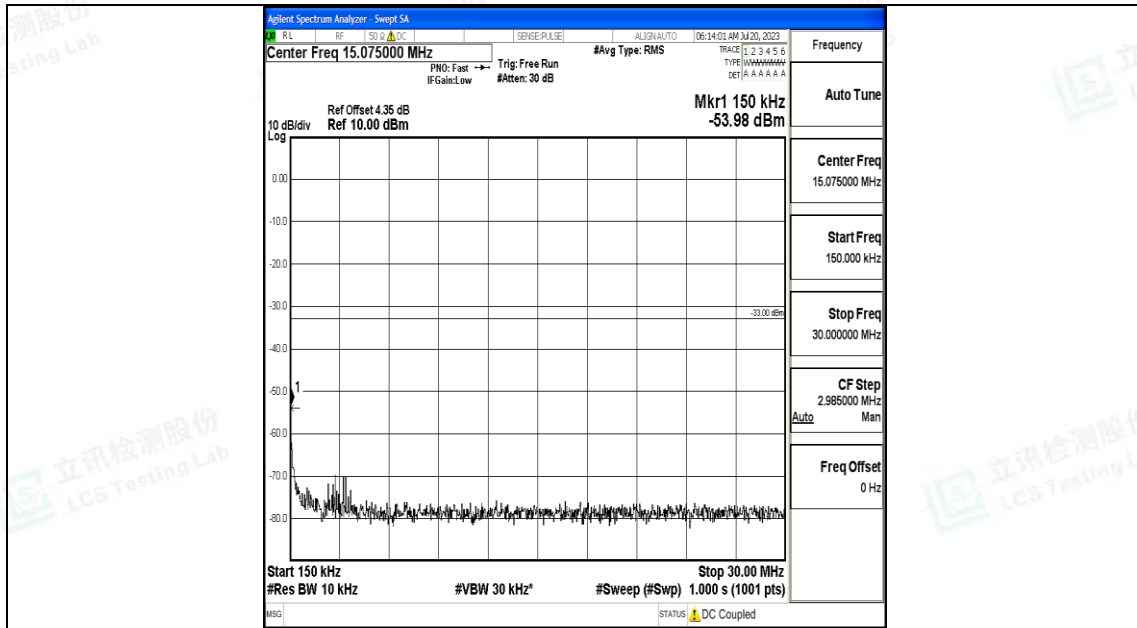

Band2_15MHz_16QAM_18675_1RB#0_0.009~0.15_0.009~0.15

Band2_15MHz_16QAM_18675_1RB#0_0.15~30_0.15~30