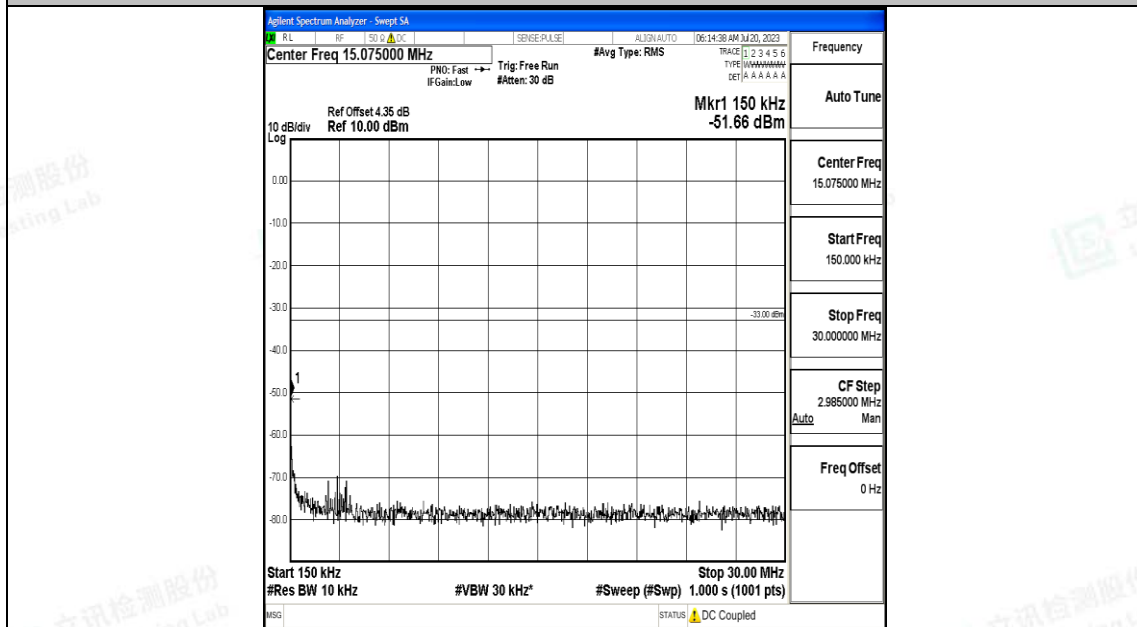

Band2_15MHz_QPSK_18900_1RB#0_0.009~0.15_0.009~0.15

Band2_15MHz_QPSK_18900_1RB#0_0.15~30_0.15~30