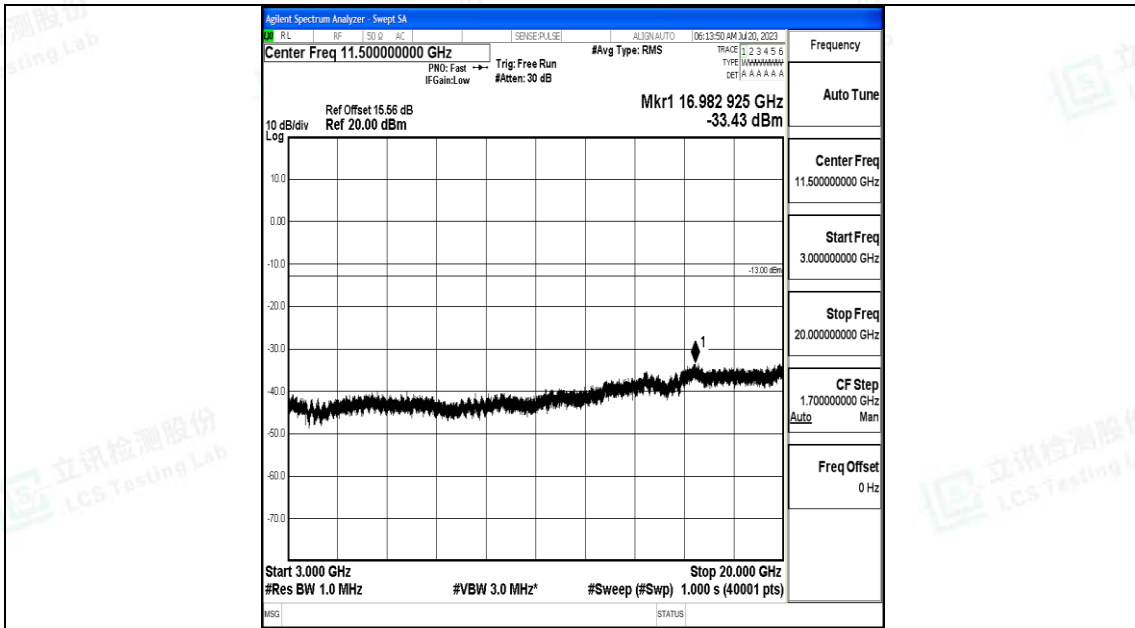

Band2_15MHz_QPSK_18675_1RB#0_0.009~0.15_0.009~0.15

Band2_15MHz_QPSK_18675_1RB#0_0.15~30_0.15~30

Band2_15MHz_QPSK_18675_1RB#0_30~1000_30~1000

Band2_15MHz_QPSK_18675_1RB#0_1000~3000_1000~3000

Band2_15MHz_QPSK_18675_1RB#0_3000~20000_3000~20000