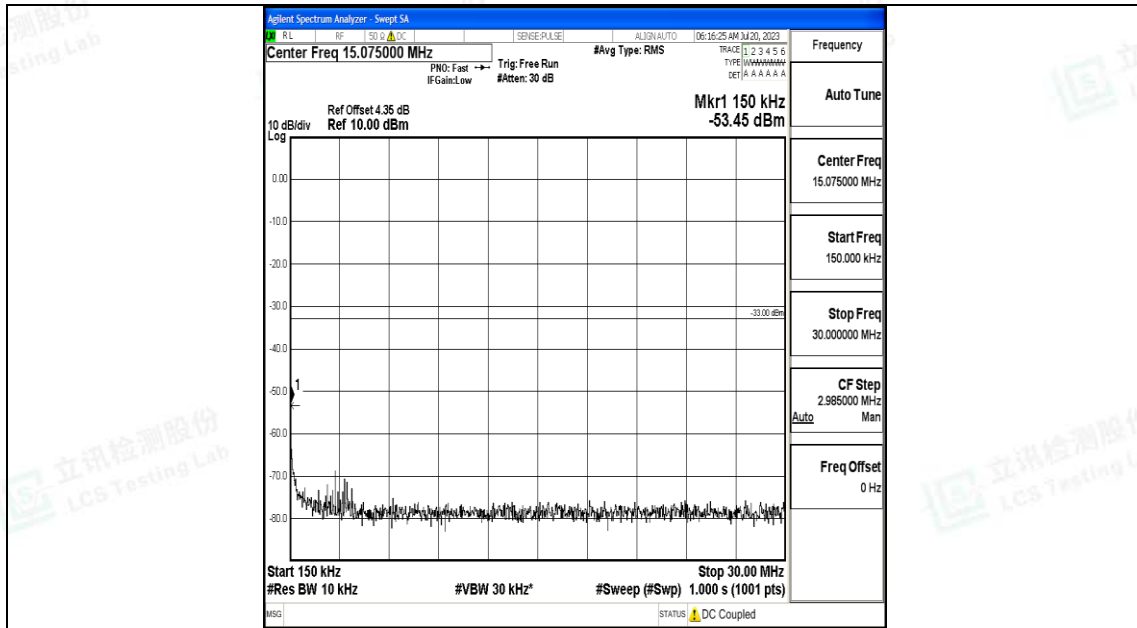

Band2_15MHz_16QAM_19125_1RB#0_0.009~0.15_0.009~0.15

Band2_15MHz_16QAM_19125_1RB#0_0.15~30_0.15~30