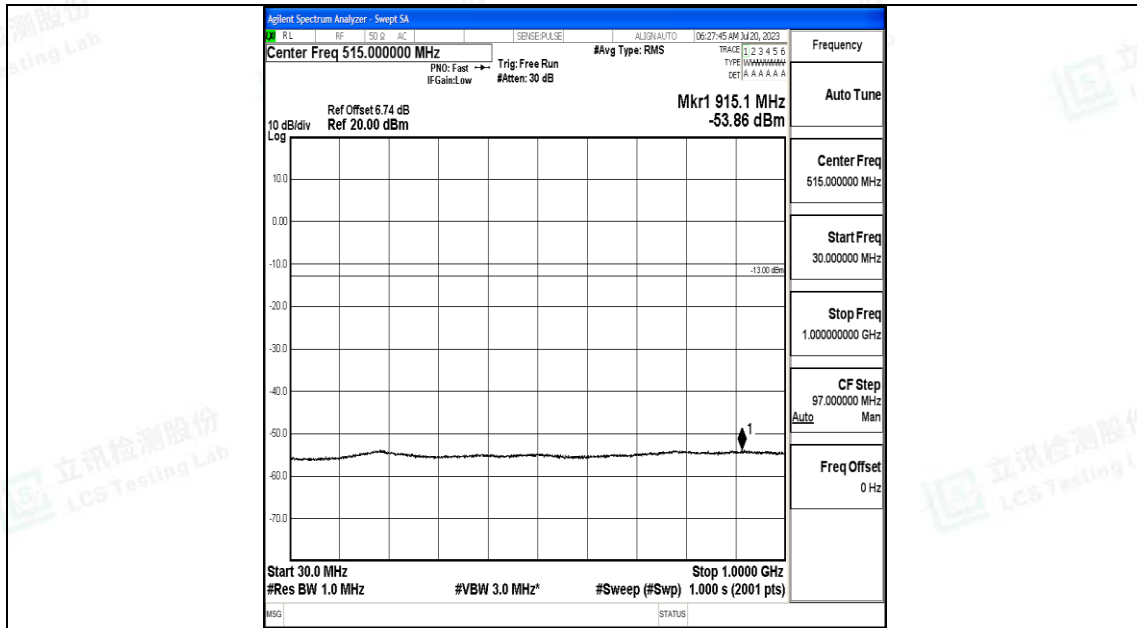

Band2_20MHz_16QAM_18700_1RB#0_0.009~0.15_0.009~0.15

Band2_20MHz_16QAM_18700_1RB#0_0.15~30_0.15~30

Band2_20MHz_16QAM_18700_1RB#0_30~1000_30~1000

Band2_20MHz_QPSK_18900_1RB#0_0.009~0.15_0.009~0.15

Band2_20MHz_QPSK_18900_1RB#0_0.15~30_0.15~30