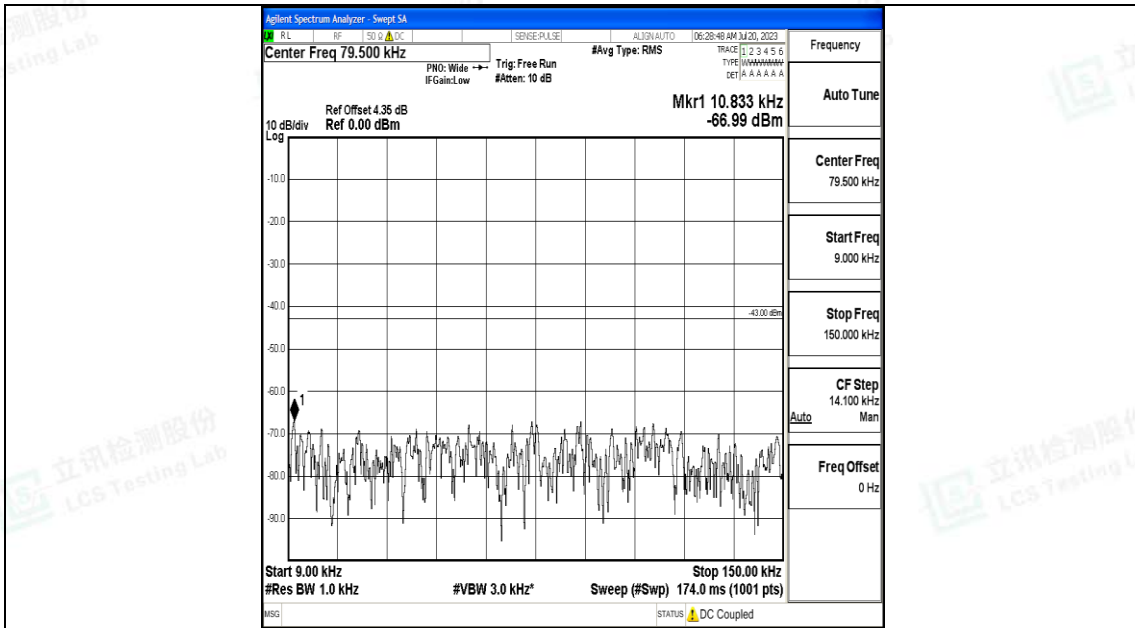

Band2_20MHz_16QAM_18900_1RB#0_30~1000_30~1000

Band2_20MHz_16QAM_18900_1RB#0_1000~3000_1000~3000

Band2_20MHz_16QAM_18900_1RB#0_3000~20000_3000~20000

Band2_20MHz_QPSK_19100_1RB#0_0.009~0.15_0.009~0.15

Band2_20MHz_QPSK_19100_1RB#0_0.15~30_0.15~30