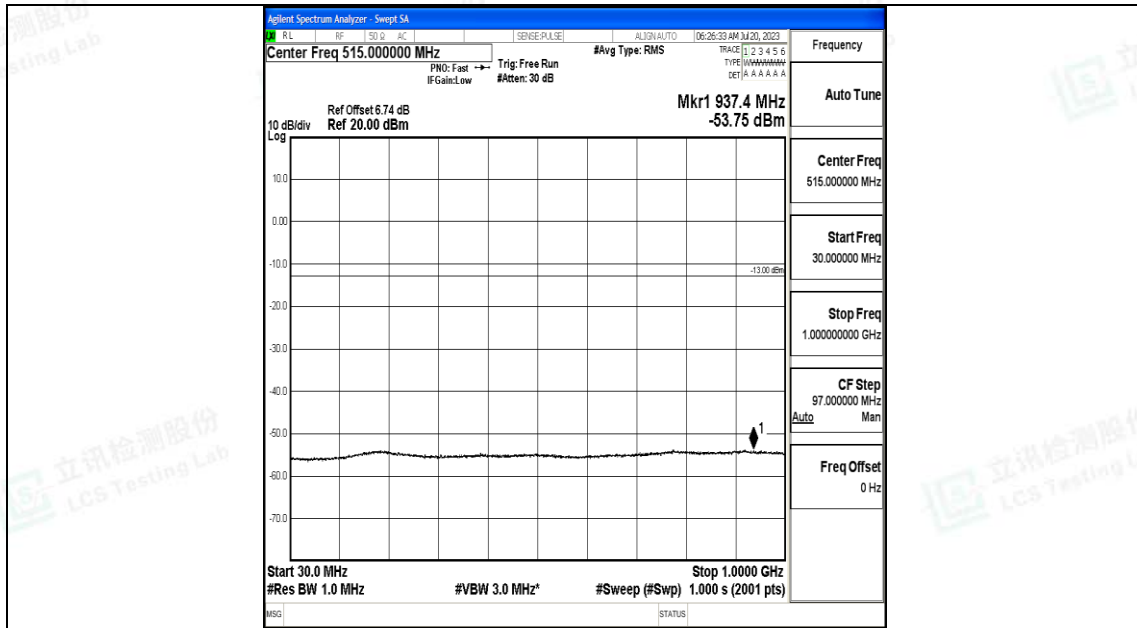

Band2_20MHz_QPSK_18700_1RB#0_0.15~30_0.15~30

Band2_20MHz_QPSK_18700_1RB#0_30~1000_30~1000