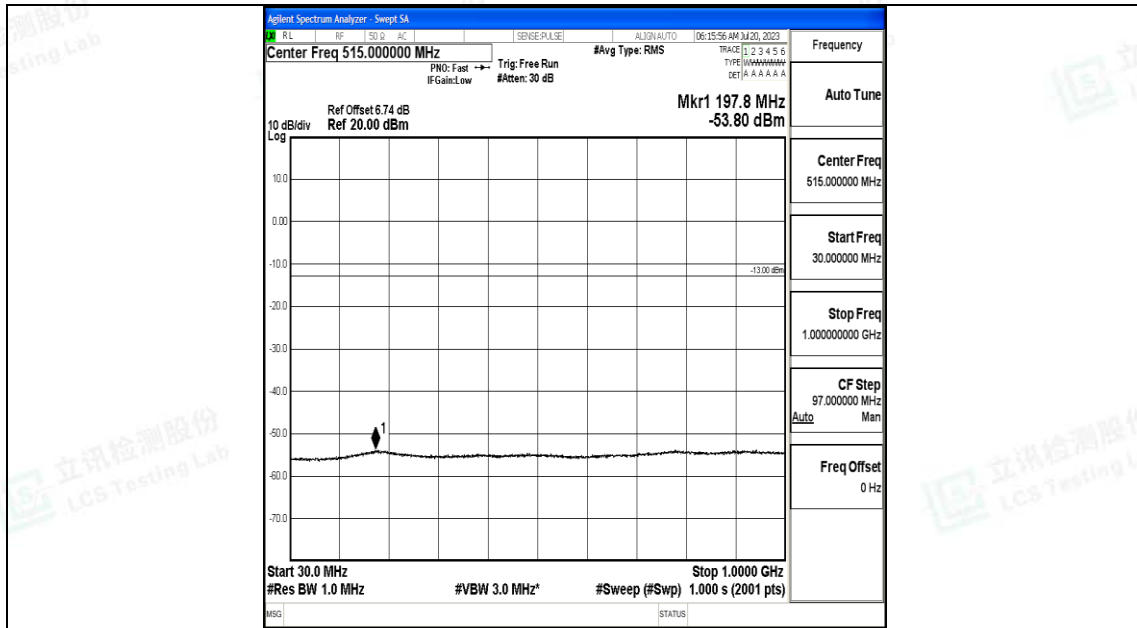

Band2_15MHz_QPSK_19125_1RB#0_0.15~30_0.15~30

Band2_15MHz_QPSK_19125_1RB#0_30~1000_30~1000