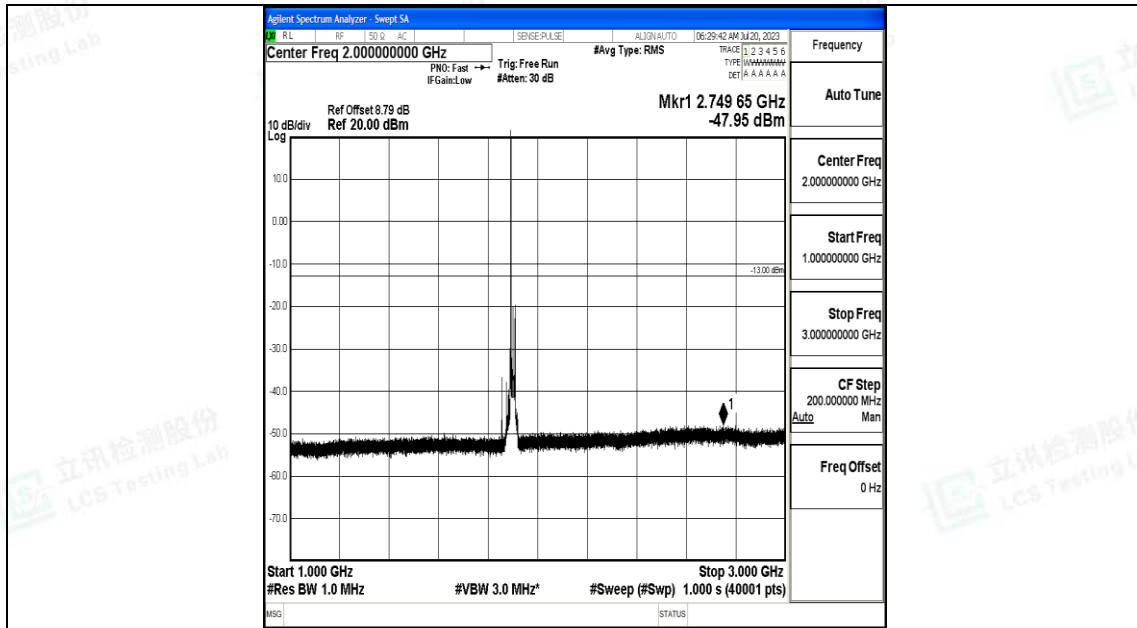

Band2_20MHz_16QAM_19100_1RB#0_30~1000_30~1000

Band2_20MHz_16QAM_19100_1RB#0_1000~3000_1000~3000