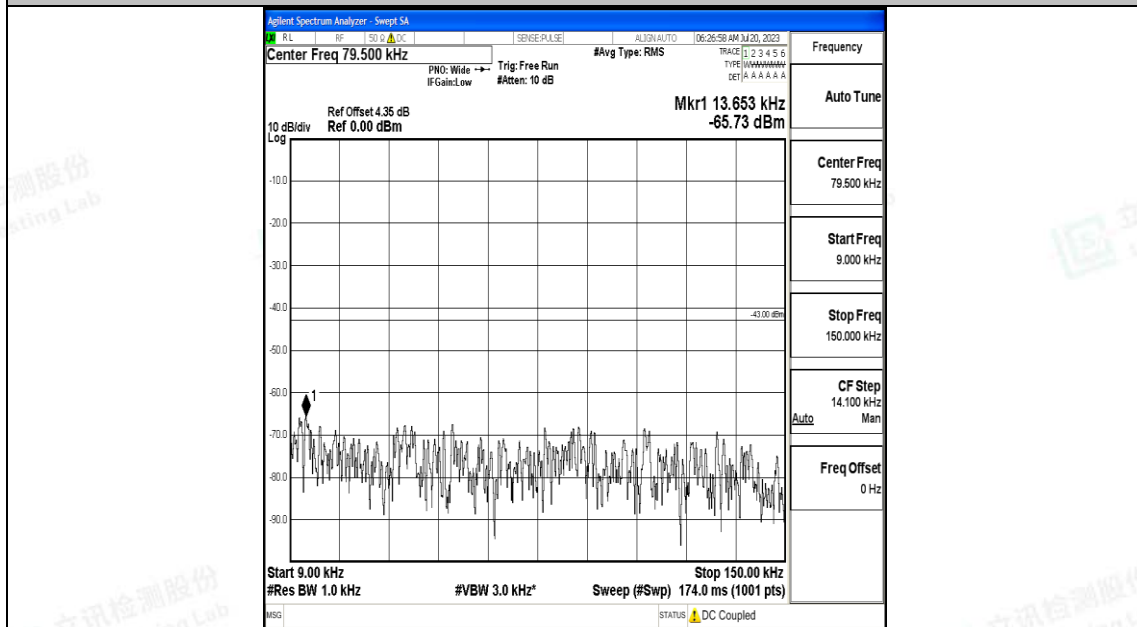

Band2_20MHz_QPSK_18700_1RB#0_0.009~0.15_0.009~0.15

Band2_20MHz_QPSK_18700_1RB#0_0.15~30_0.15~30

Band2_20MHz_QPSK_18700_1RB#0_30~1000_30~1000

Band2_20MHz_QPSK_18700_1RB#0_1000~3000_1000~3000

Band2_20MHz_QPSK_18700_1RB#0_3000~20000_3000~20000