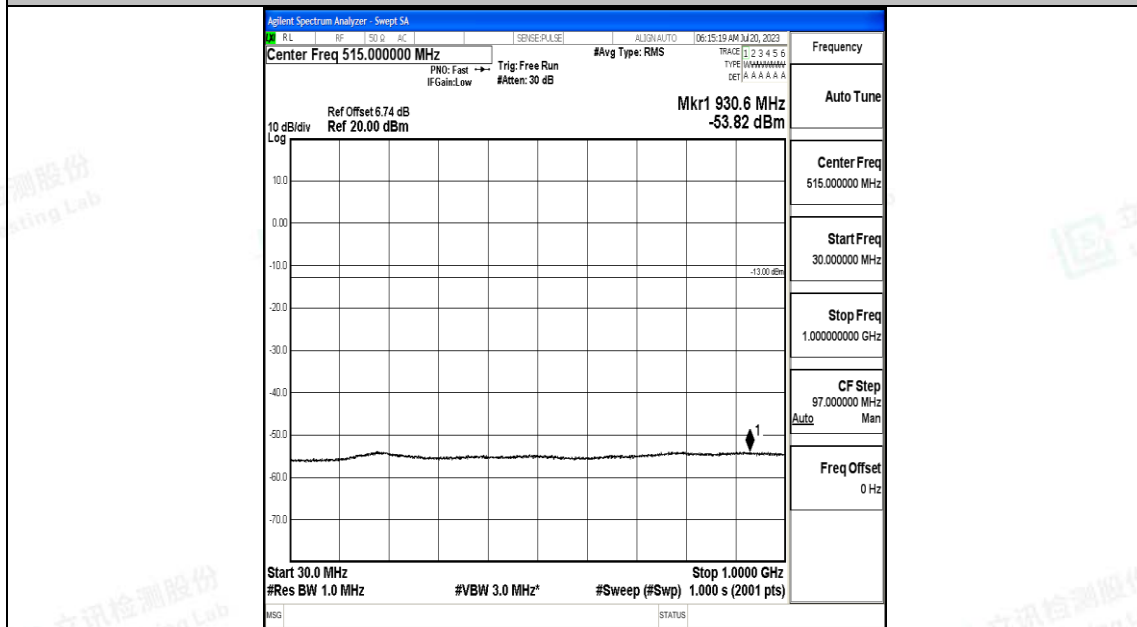

Band2_15MHz_16QAM_18900_1RB#0_0.15~30_0.15~30

Band2_15MHz_16QAM_18900_1RB#0_30~1000_30~1000