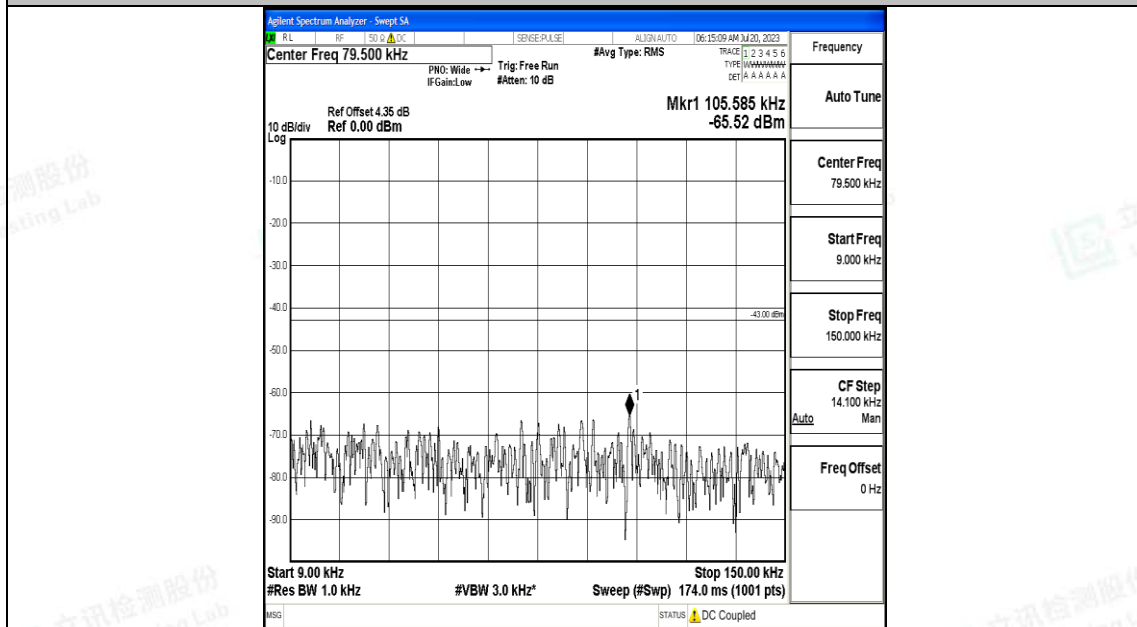

Band2_15MHz_QPSK_18900_1RB#0_0.009~0.15_0.009~0.15

Band2_15MHz_QPSK_18900_1RB#0_0.15~30_0.15~30

Band2_15MHz_QPSK_18900_1RB#0_30~1000_30~1000

Band2_15MHz_QPSK_18900_1RB#0_1000~3000_1000~3000

Band2_15MHz_QPSK_18900_1RB#0_3000~20000_3000~20000