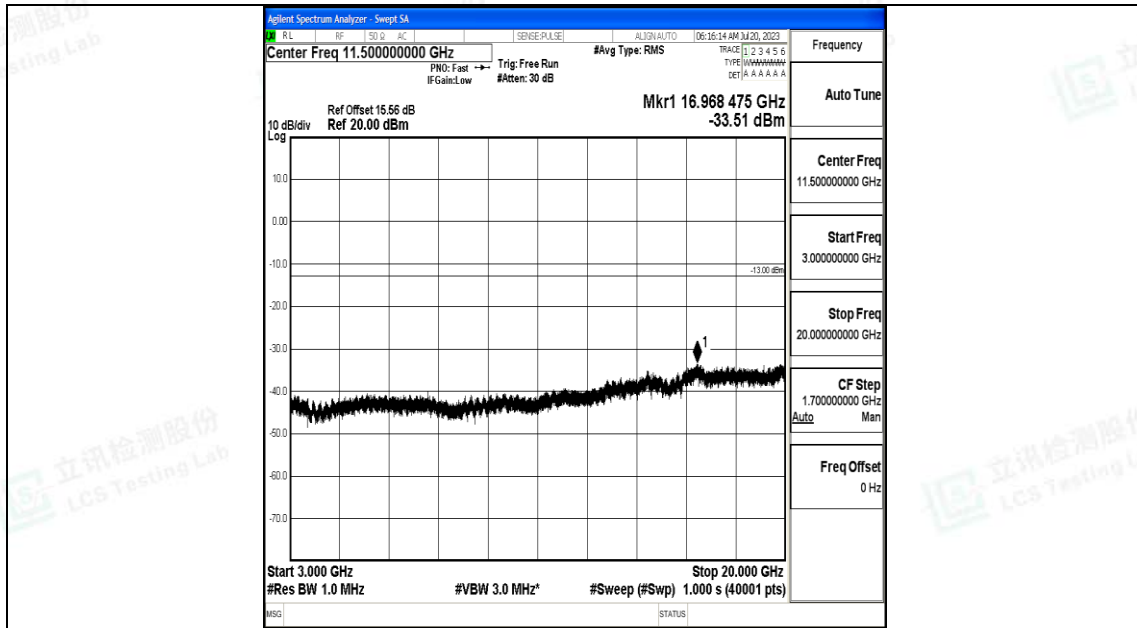

Band2_15MHz_QPSK_19125_1RB#0_0.009~0.15_0.009~0.15

Band2_15MHz_QPSK_19125_1RB#0_0.15~30_0.15~30

Band2_15MHz_QPSK_19125_1RB#0_30~1000_30~1000

Band2_15MHz_QPSK_19125_1RB#0_1000~3000_1000~3000

Band2_15MHz_QPSK_19125_1RB#0_3000~20000_3000~20000