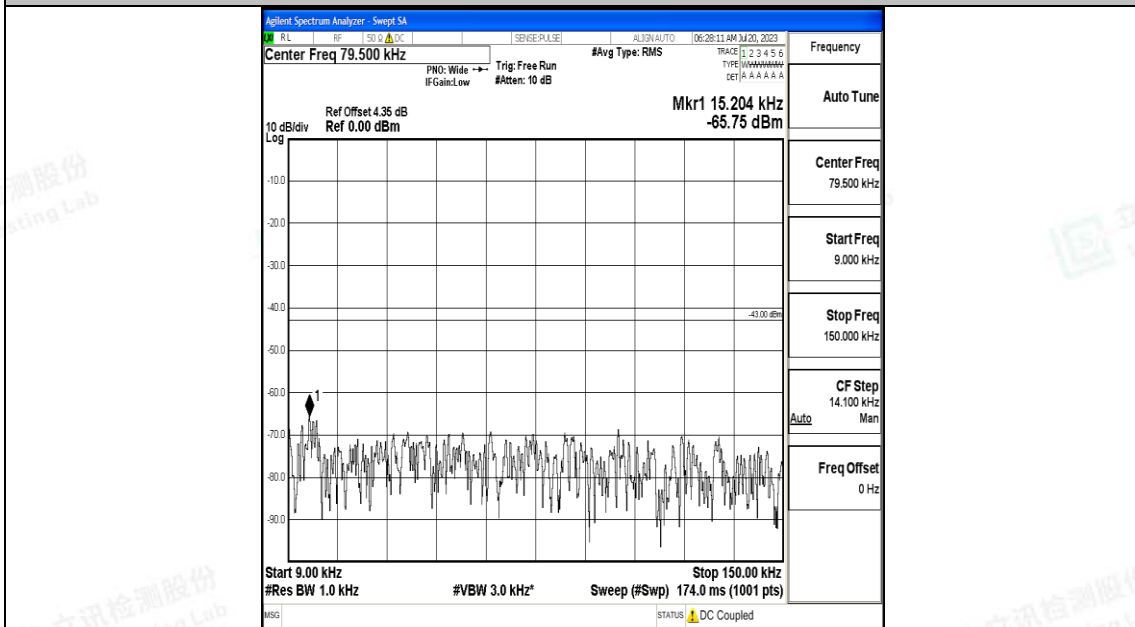

Band2_20MHz_QPSK_18900_1RB#0_30~1000_30~1000

Band2_20MHz_QPSK_18900_1RB#0_1000~3000_1000~3000

Band2_20MHz_QPSK_18900_1RB#0_3000~20000_3000~20000

Band2_20MHz_16QAM_18900_1RB#0_0.009~0.15_0.009~0.15

Band2_20MHz_16QAM_18900_1RB#0_0.15~30_0.15~30