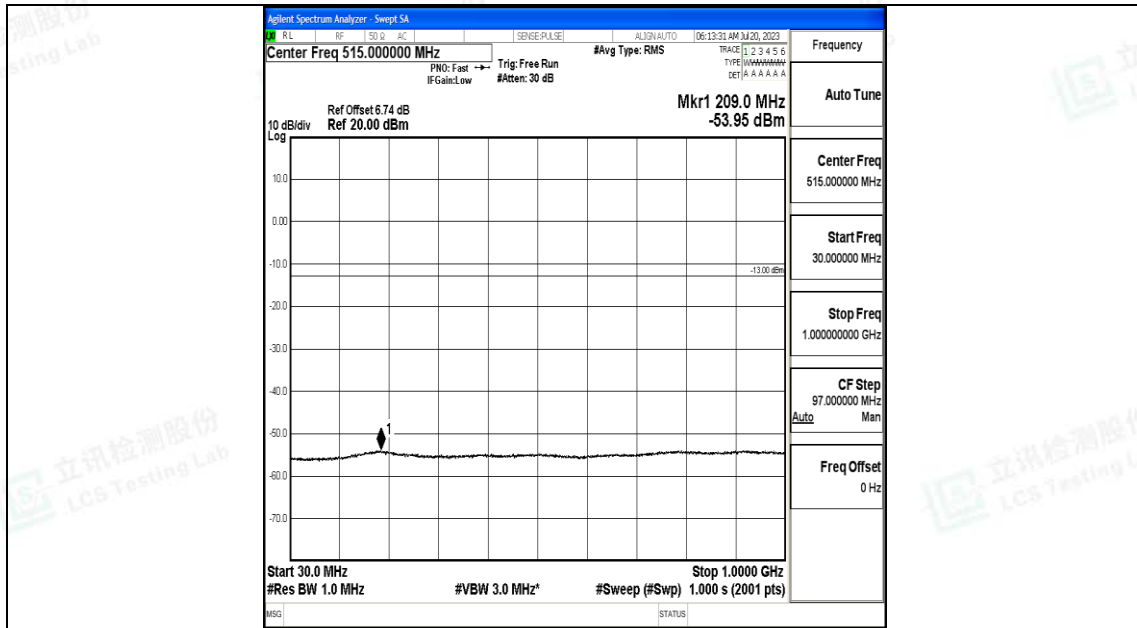

Band2_15MHz_QPSK_18675_1RB#0_0.009~0.15_0.009~0.15

Band2_15MHz_QPSK_18675_1RB#0_0.15~30_0.15~30

Band2_15MHz_QPSK_18675_1RB#0_30~1000_30~1000

Band2_15MHz_QPSK_18675_1RB#0_1000~3000_1000~3000

Band2_15MHz_QPSK_18675_1RB#0_3000~20000_3000~20000