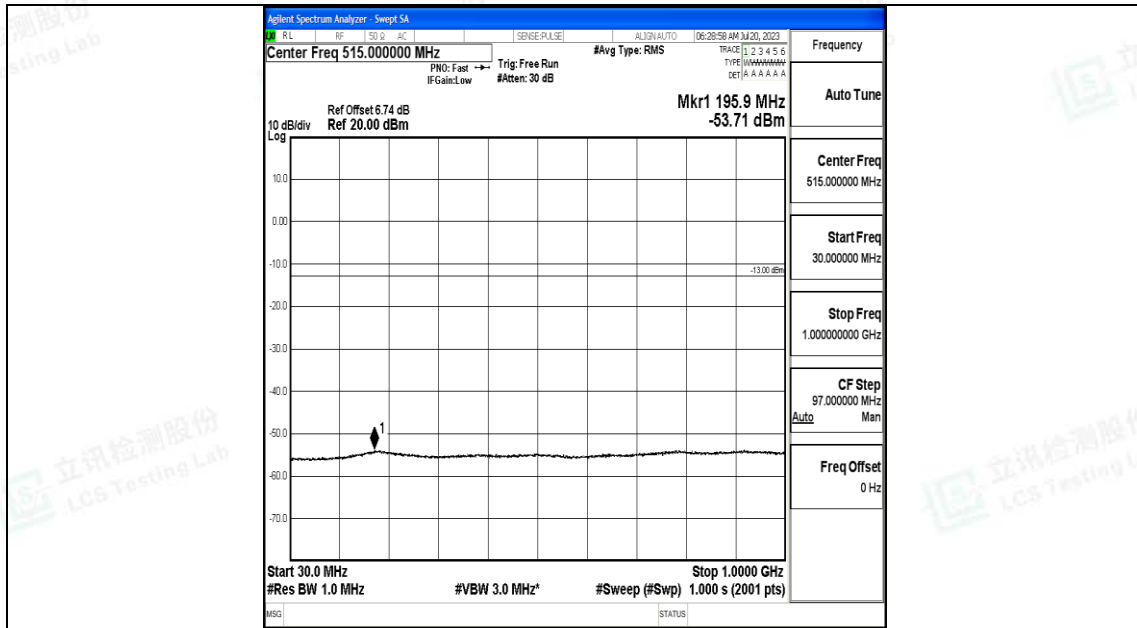

Band2_20MHz_16QAM_18900_1RB#0_30~1000_30~1000

Band2_20MHz_16QAM_18900_1RB#0_1000~3000_1000~3000

Band2_20MHz_16QAM_18900_1RB#0_3000~20000_3000~20000

Band2_20MHz_QPSK_19100_1RB#0_0.009~0.15_0.009~0.15

Band2_20MHz_QPSK_19100_1RB#0_0.15~30_0.15~30