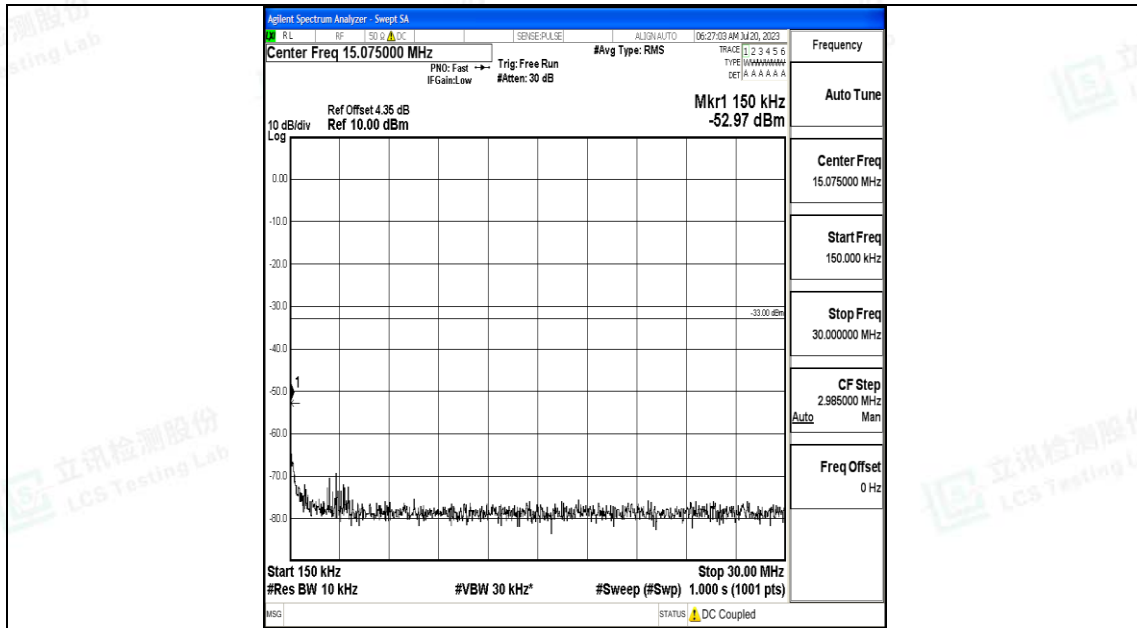

Band2_20MHz_16QAM_18700_1RB#0_0.009~0.15_0.009~0.15

Band2_20MHz_16QAM_18700_1RB#0_0.15~30_0.15~30