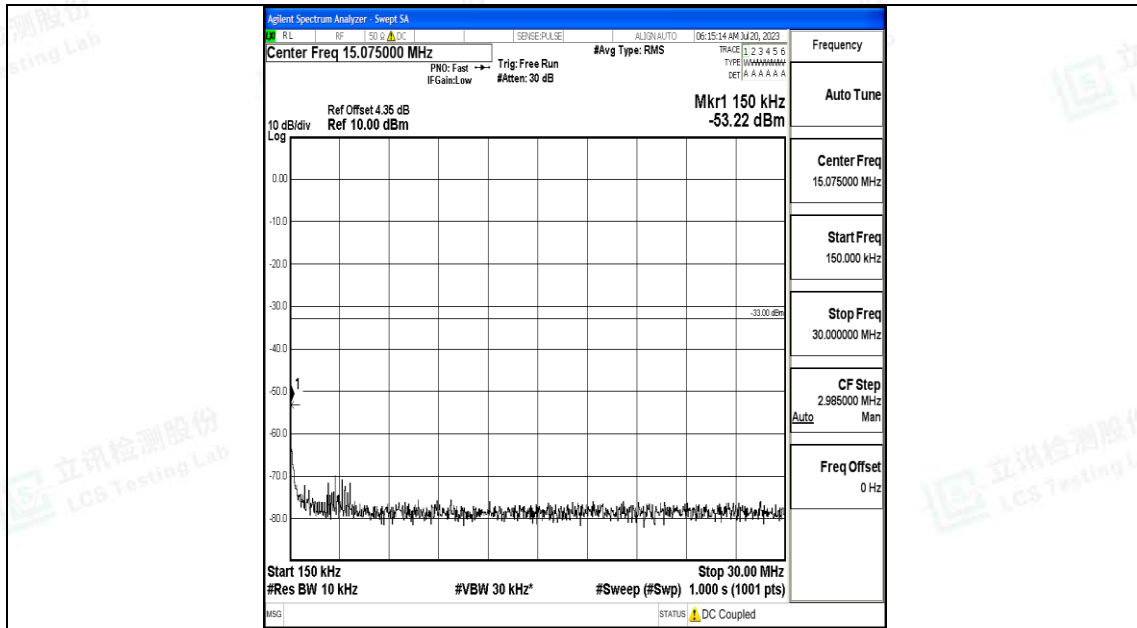

Band2_15MHz_16QAM_18900_1RB#0_0.009~0.15_0.009~0.15

Band2_15MHz_16QAM_18900_1RB#0_0.15~30_0.15~30