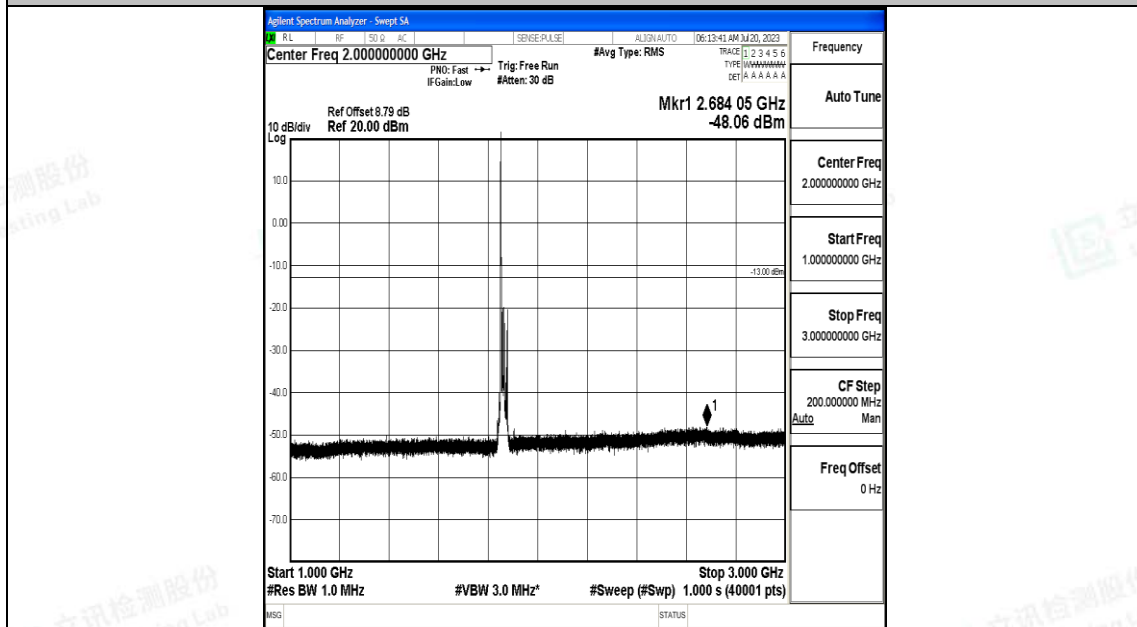

Band2_15MHz_QPSK_18675_1RB#0_0.009~0.15_0.009~0.15

Band2_15MHz_QPSK_18675_1RB#0_0.15~30_0.15~30

Band2_15MHz_QPSK_18675_1RB#0_30~1000_30~1000

Band2_15MHz_QPSK_18675_1RB#0_1000~3000_1000~3000

Band2_15MHz_QPSK_18675_1RB#0_3000~20000_3000~20000