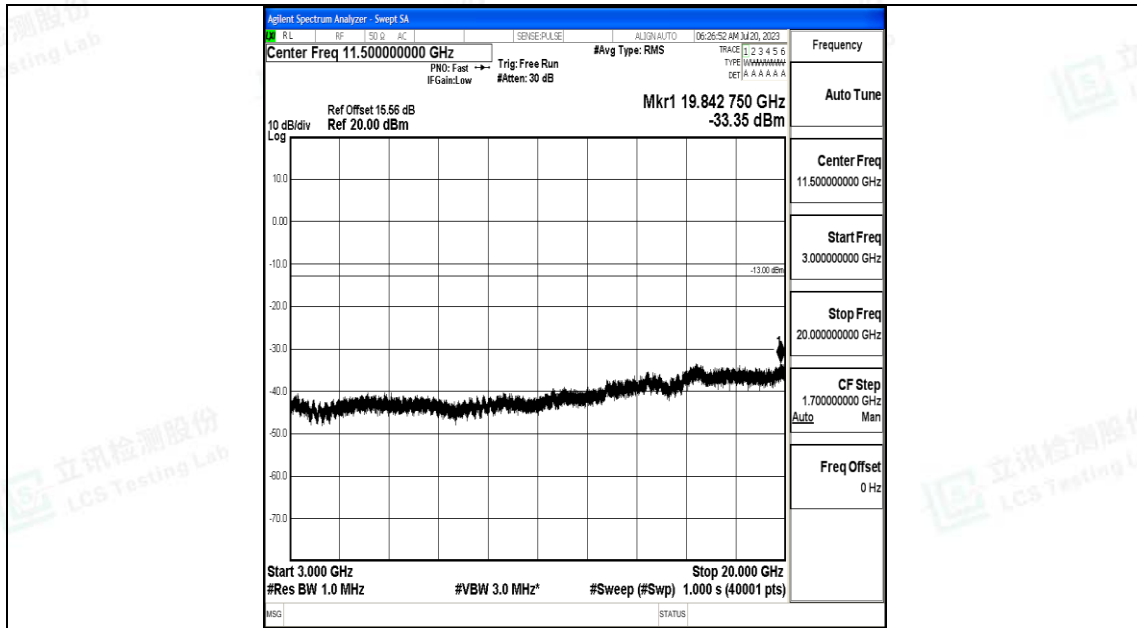

Band2_20MHz_QPSK_18700_1RB#0_0.009~0.15_0.009~0.15

Band2_20MHz_QPSK_18700_1RB#0_0.15~30_0.15~30

Band2_20MHz_QPSK_18700_1RB#0_30~1000_30~1000

Band2_20MHz_QPSK_18700_1RB#0_1000~3000_1000~3000

Band2_20MHz_QPSK_18700_1RB#0_3000~20000_3000~20000