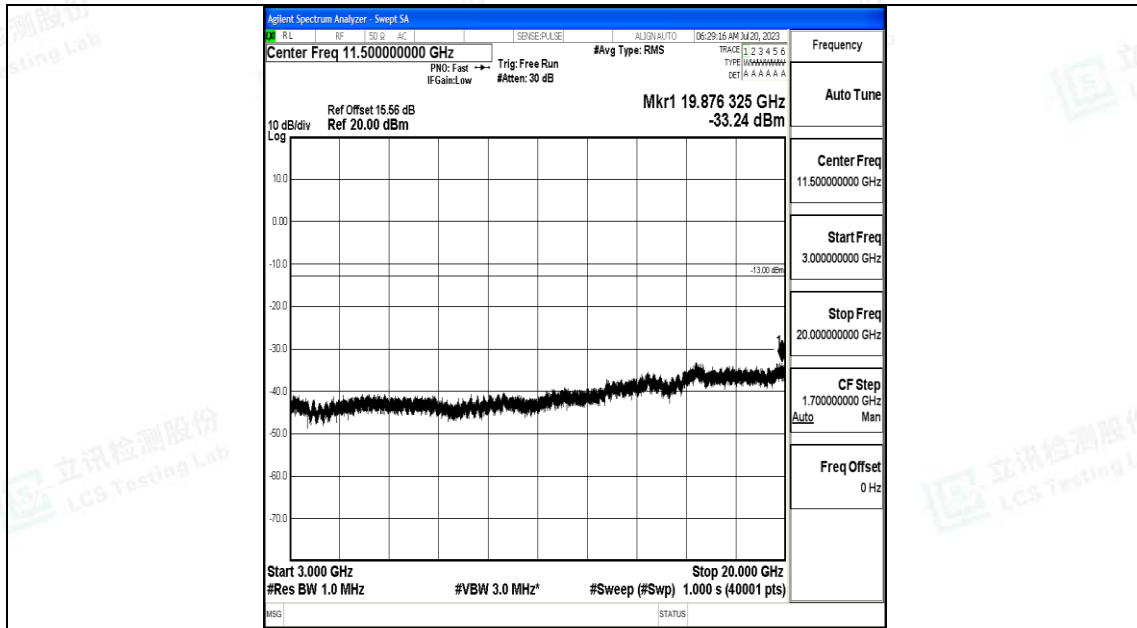

Band2_20MHz_QPSK_19100_1RB#0_1000~3000_1000~3000

Band2_20MHz_QPSK_19100_1RB#0_3000~20000_3000~20000