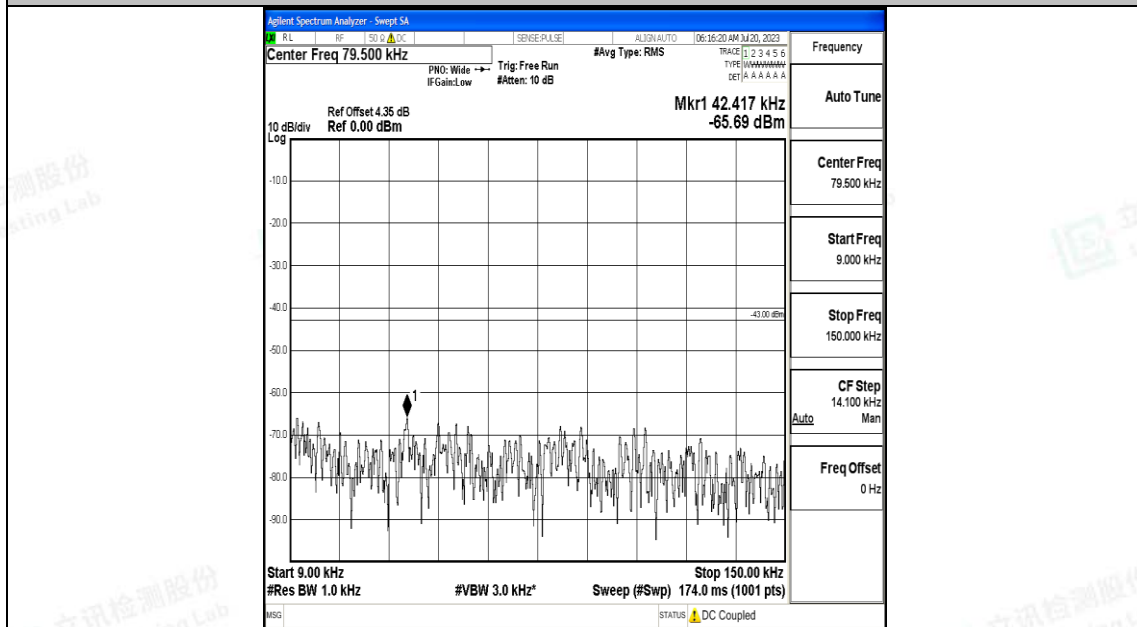

Band2_15MHz_QPSK_19125_1RB#0_0.009~0.15_0.009~0.15

Band2_15MHz_QPSK_19125_1RB#0_0.15~30_0.15~30

Band2_15MHz_QPSK_19125_1RB#0_30~1000_30~1000

Band2_15MHz_QPSK_19125_1RB#0_1000~3000_1000~3000

Band2_15MHz_QPSK_19125_1RB#0_3000~20000_3000~20000