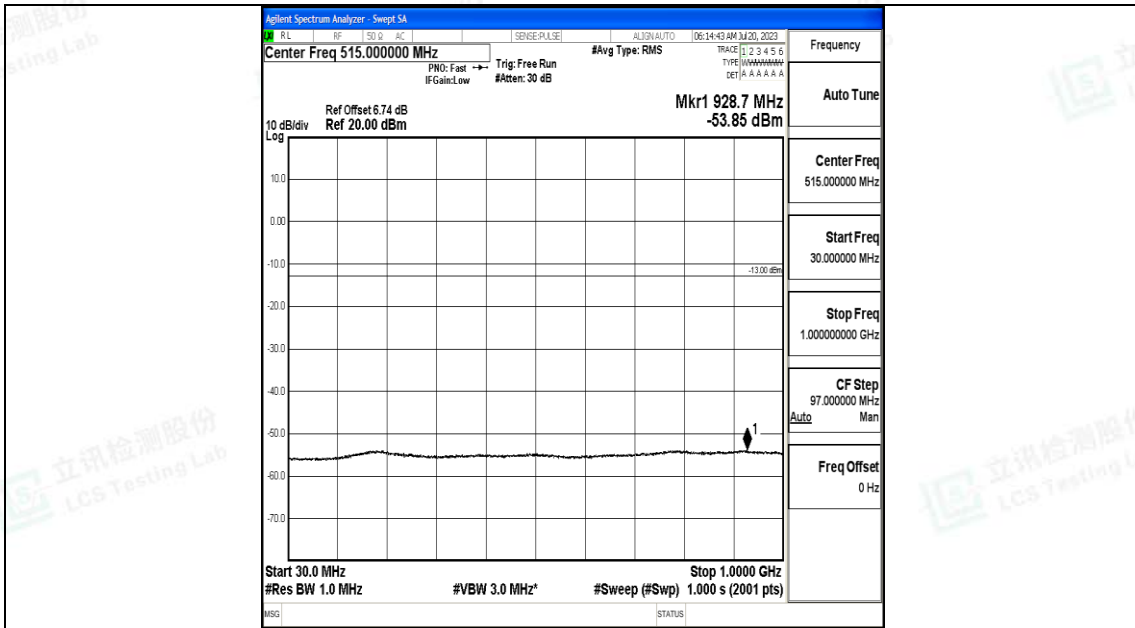

Band2_15MHz_QPSK_18900_1RB#0_0.15~30_0.15~30

Band2_15MHz_QPSK_18900_1RB#0_30~1000_30~1000