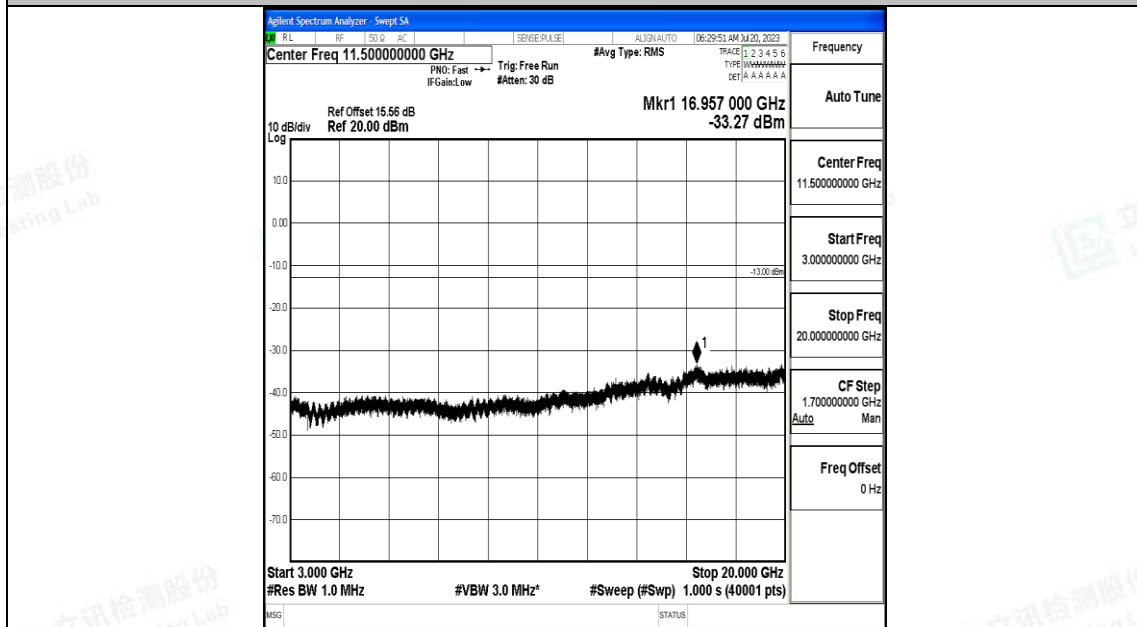

Band2_20MHz_16QAM_19100_1RB#0_1000~3000_1000~3000

Band2_20MHz_16QAM_19100_1RB#0_3000~20000_3000~20000