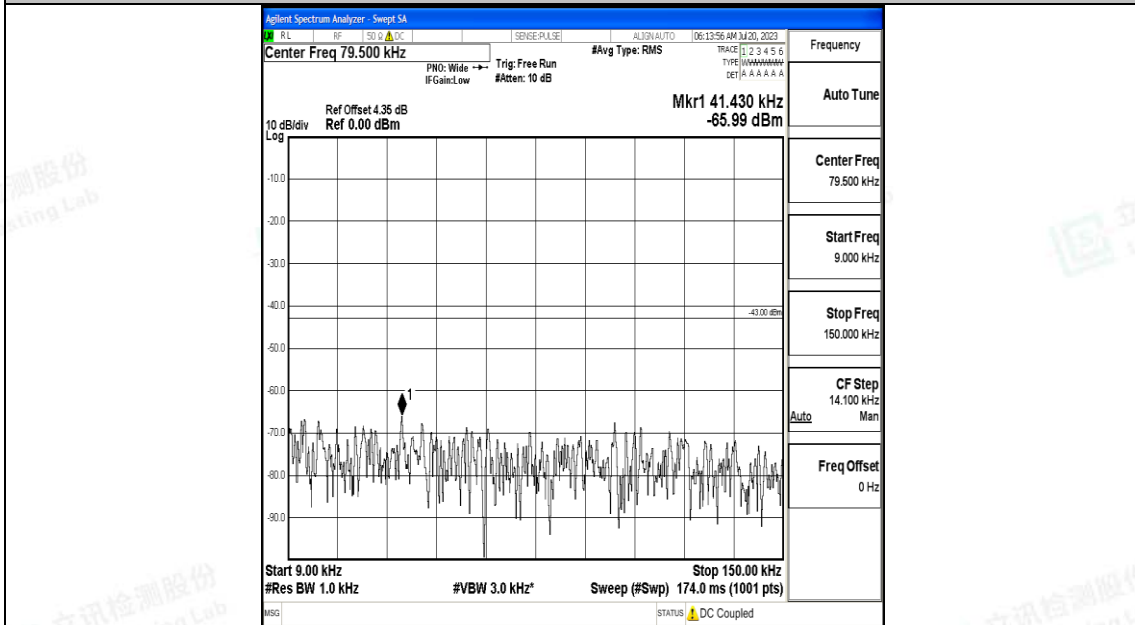

Band2_15MHz_QPSK_18675_1RB#0_0.009~0.15_0.009~0.15

Band2_15MHz_QPSK_18675_1RB#0_0.15~30_0.15~30

Band2_15MHz_QPSK_18675_1RB#0_30~1000_30~1000

Band2_15MHz_QPSK_18675_1RB#0_1000~3000_1000~3000

Band2_15MHz_QPSK_18675_1RB#0_3000~20000_3000~20000