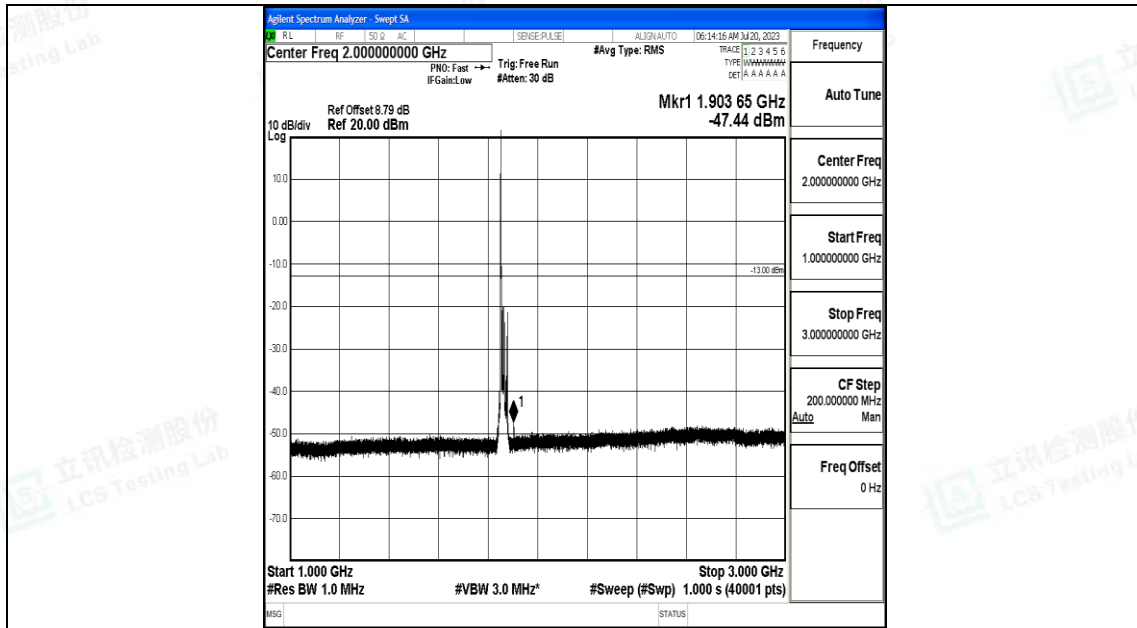

Band2_15MHz_16QAM_18675_1RB#0_0.009~0.15_0.009~0.15

Band2_15MHz_16QAM_18675_1RB#0_0.15~30_0.15~30

Band2_15MHz_16QAM_18675_1RB#0_30~1000_30~1000

Band2_15MHz_16QAM_18675_1RB#0_1000~3000_1000~3000

Band2_15MHz_16QAM_18675_1RB#0_3000~20000_3000~20000