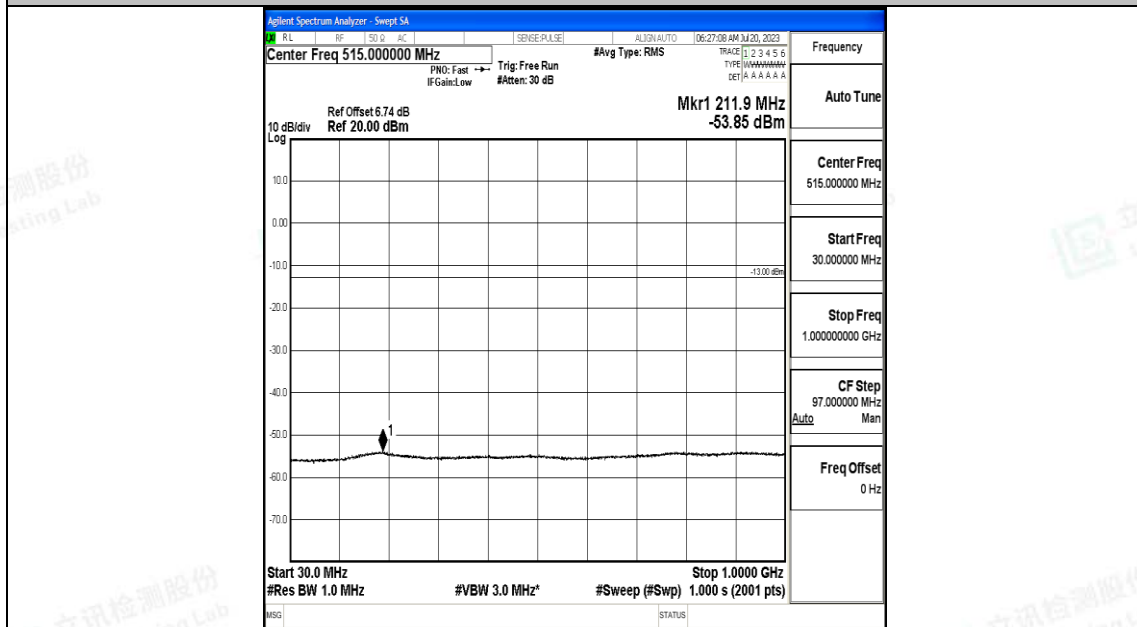

Band2_20MHz_16QAM_18700_1RB#0_0.15~30_0.15~30

Band2_20MHz_16QAM_18700_1RB#0_30~1000_30~1000