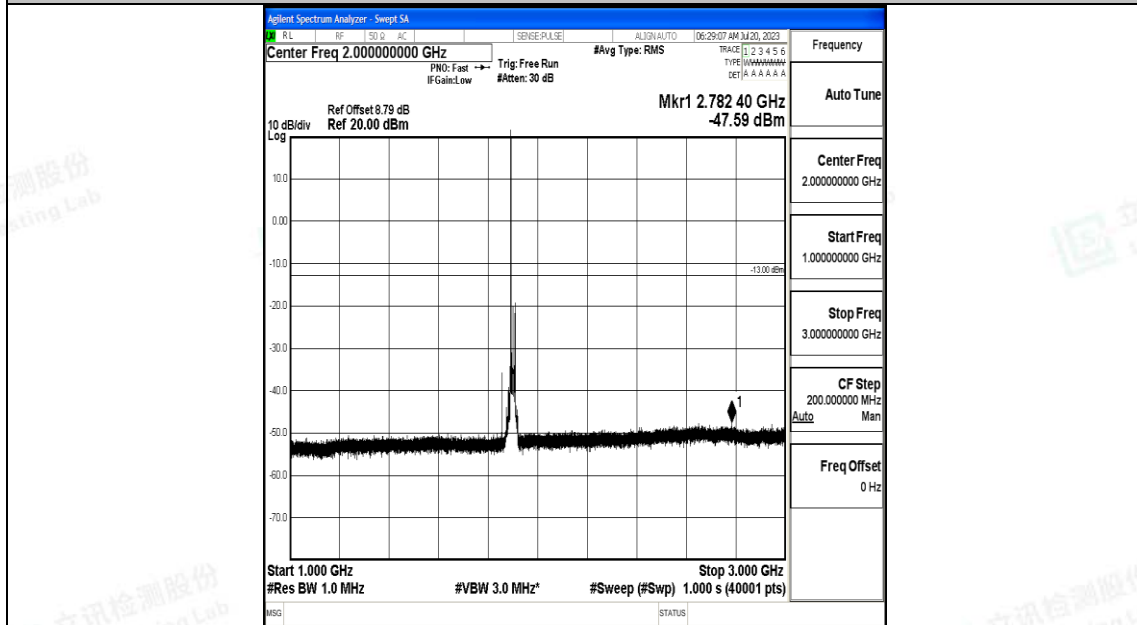

Band2_20MHz_QPSK_19100_1RB#0_30~1000_30~1000

Band2_20MHz_QPSK_19100_1RB#0_1000~3000_1000~3000