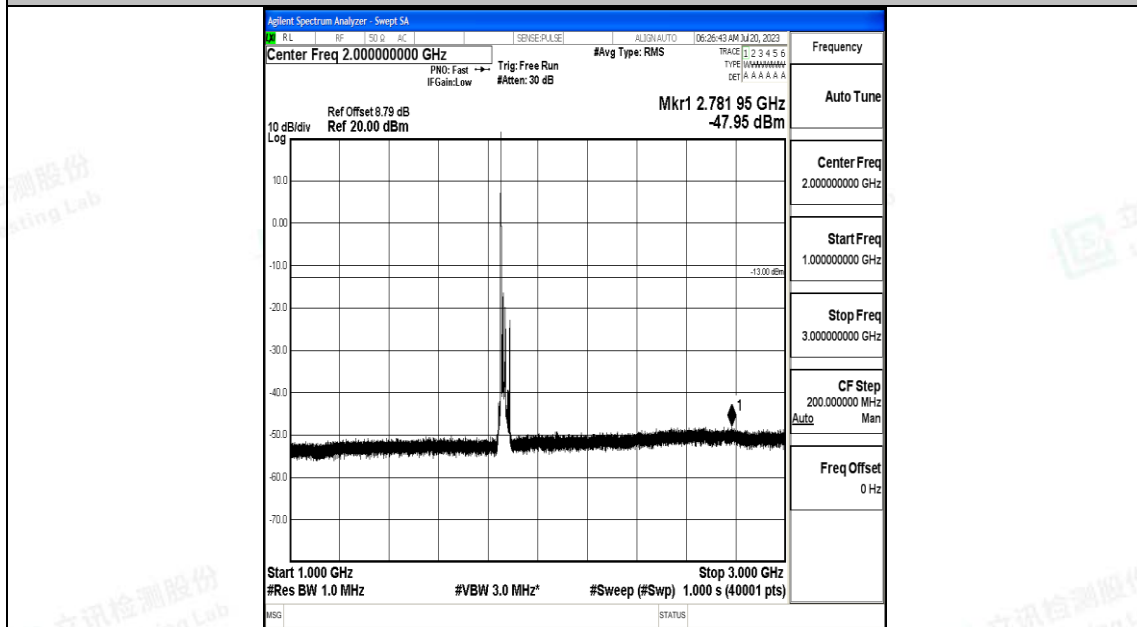

Band2_20MHz_QPSK_18700_1RB#0_0.009~0.15_0.009~0.15

Band2_20MHz_QPSK_18700_1RB#0_0.15~30_0.15~30

Band2_20MHz_QPSK_18700_1RB#0_30~1000_30~1000

Band2_20MHz_QPSK_18700_1RB#0_1000~3000_1000~3000

Band2_20MHz_QPSK_18700_1RB#0_3000~20000_3000~20000