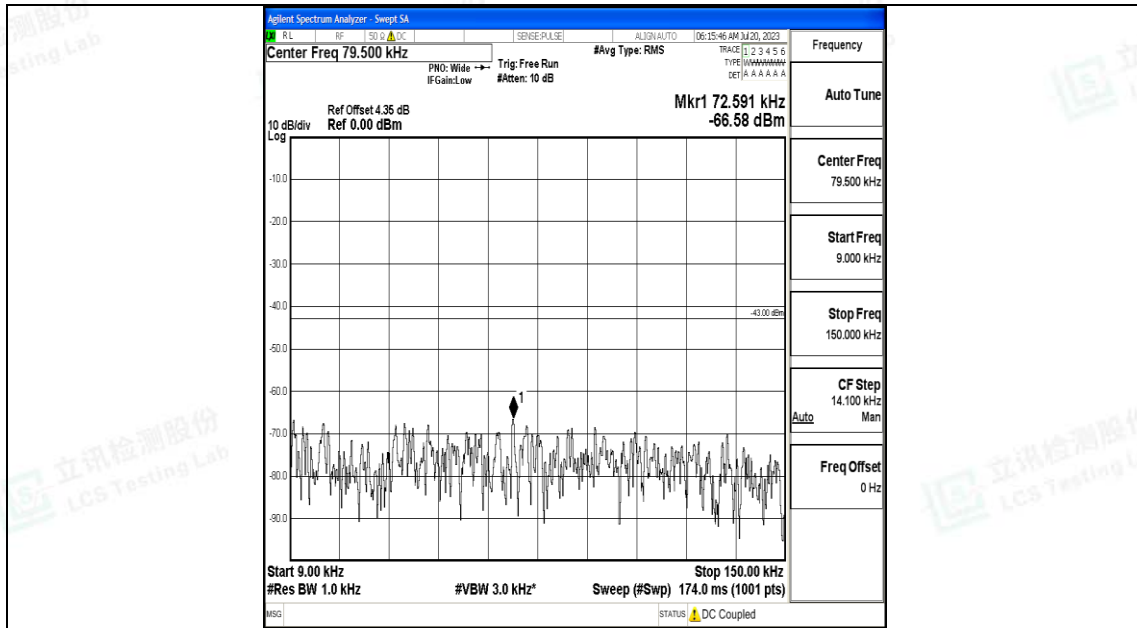

Band2_15MHz_16QAM_18900_1RB#0_0.009~0.15_0.009~0.15

Band2_15MHz_16QAM_18900_1RB#0_0.15~30_0.15~30

Band2_15MHz_16QAM_18900_1RB#0_30~1000_30~1000

Band2_15MHz_16QAM_18900_1RB#0_1000~3000_1000~3000

Band2_15MHz_16QAM_18900_1RB#0_3000~20000_3000~20000