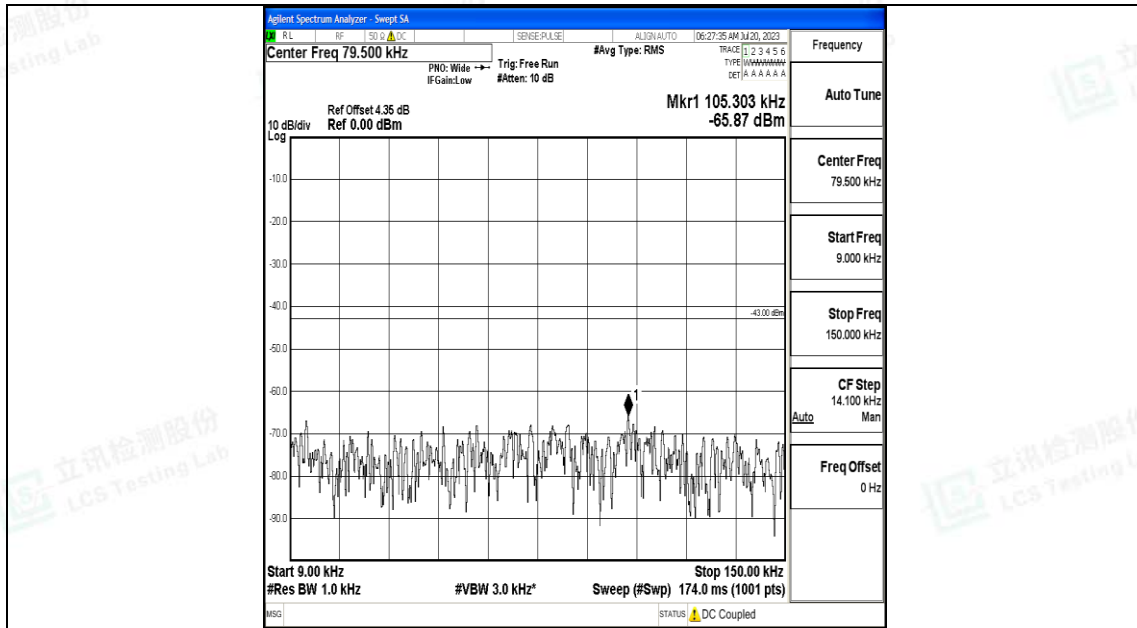

Band2_20MHz_16QAM_18700_1RB#0_0.009~0.15_0.009~0.15

Band2_20MHz_16QAM_18700_1RB#0_0.15~30_0.15~30

Band2_20MHz_16QAM_18700_1RB#0_30~1000_30~1000

Band2_20MHz_QPSK_18900_1RB#0_0.009~0.15_0.009~0.15

Band2_20MHz_QPSK_18900_1RB#0_0.15~30_0.15~30