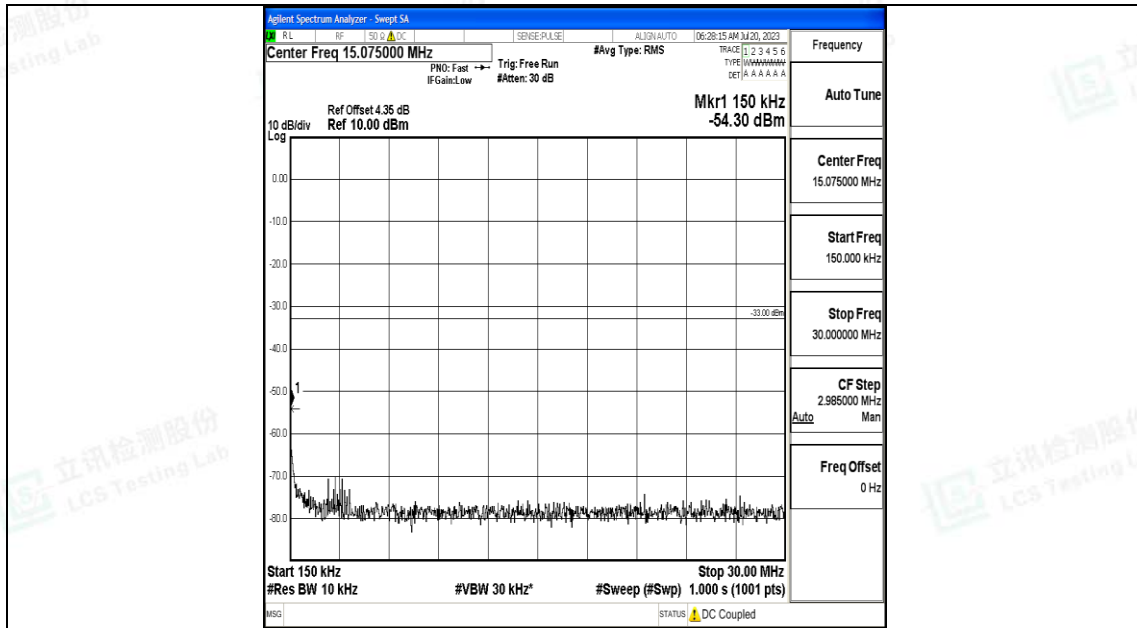

Band2_20MHz_QPSK_18900_1RB#0_30~1000_30~1000

Band2_20MHz_QPSK_18900_1RB#0_1000~3000_1000~3000

Band2_20MHz_QPSK_18900_1RB#0_3000~20000_3000~20000

Band2_20MHz_16QAM_18900_1RB#0_0.009~0.15_0.009~0.15

Band2_20MHz_16QAM_18900_1RB#0_0.15~30_0.15~30