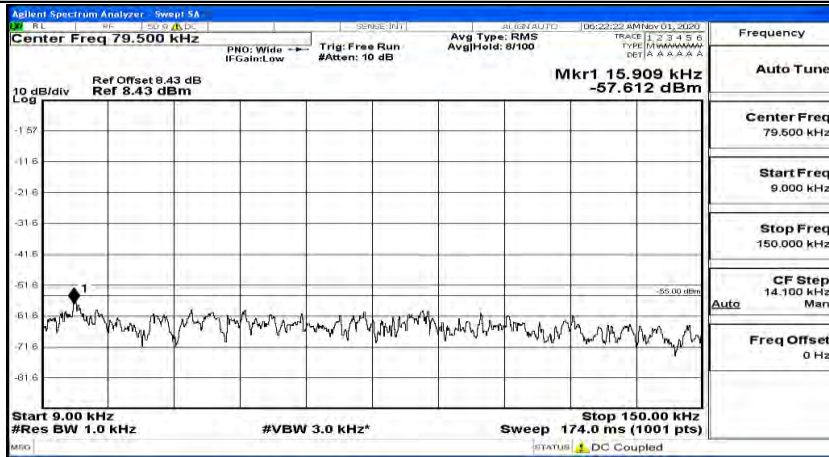

(Channel Bandwidth:15 MHz)_MCH_16QAM_1RB#0

(Channel Bandwidth:15 MHz)_MCH_16QAM_1RB#37