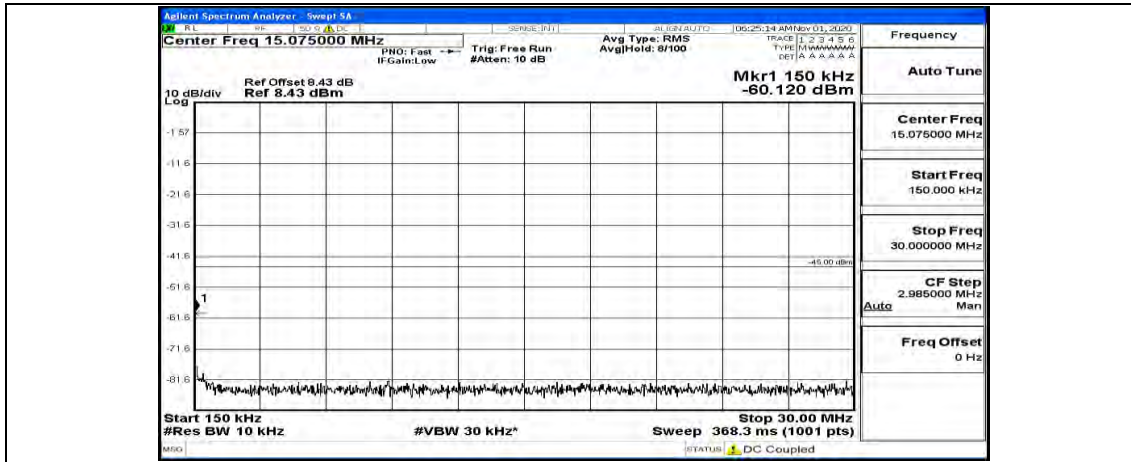

(Channel Bandwidth:15 MHz)\_HCH\_16QAM\_1RB#74

Channel Bandwidth: 20 MHz

(Channel Bandwidth:20 MHz)\_LCH\_QPSK\_1RB#0

(Channel Bandwidth:20 MHz)\_LCH\_QPSK\_1RB#49

(Channel Bandwidth:20 MHz)\_LCH\_QPSK\_1RB#99