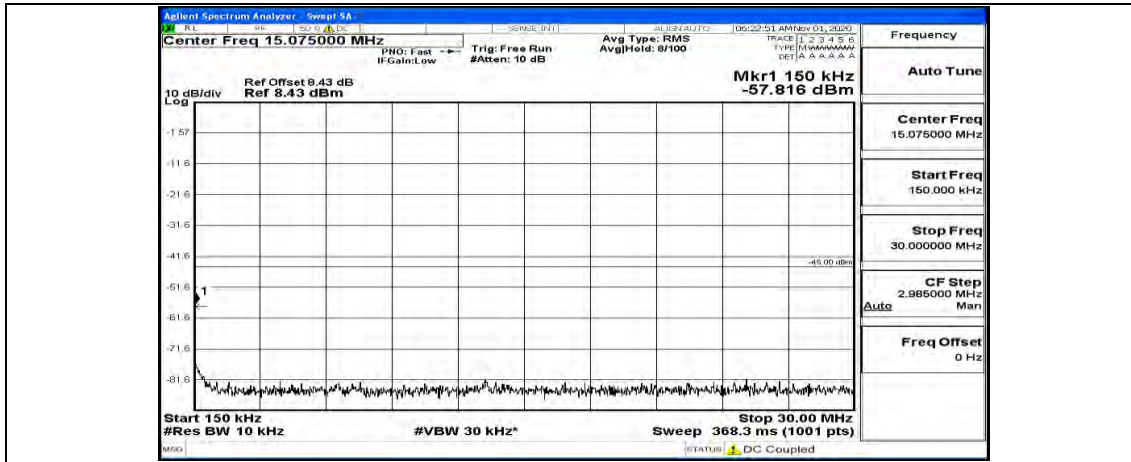

(Channel Bandwidth:15 MHz)\_MCH\_16QAM\_1RB#0

(Channel Bandwidth:15 MHz)\_MCH\_16QAM\_1RB#37

(Channel Bandwidth:15 MHz)\_MCH\_16QAM\_1RB#74

(Channel Bandwidth:15 MHz)\_HCH\_16QAM\_1RB#0

(Channel Bandwidth:15 MHz)\_HCH\_16QAM\_1RB#37