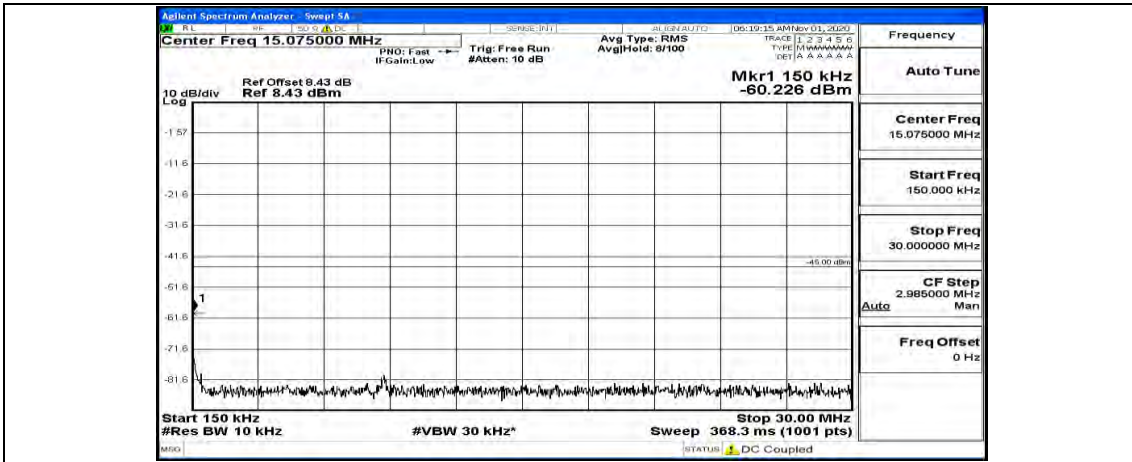

Channel Bandwidth: 10 MHz\_LCH\_16QAM\_1RB#49

Channel Bandwidth: 10 MHz\_MCH\_16QAM\_1RB#0

Channel Bandwidth: 10 MHz\_MCH\_16QAM\_1RB#24

Channel Bandwidth: 10 MHz\_MCH\_16QAM\_1RB#49

Channel Bandwidth: 10 MHz\_HCH\_16QAM\_1RB#0