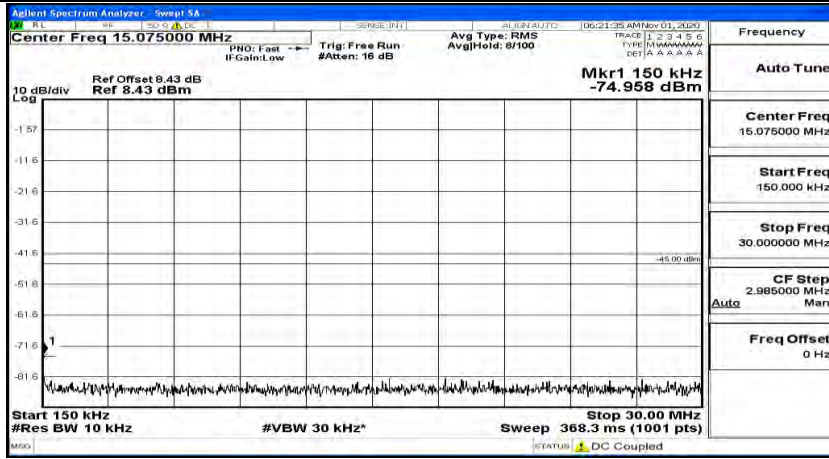

(Channel Bandwidth:15 MHz)_MCH_QPSK_1RB#37