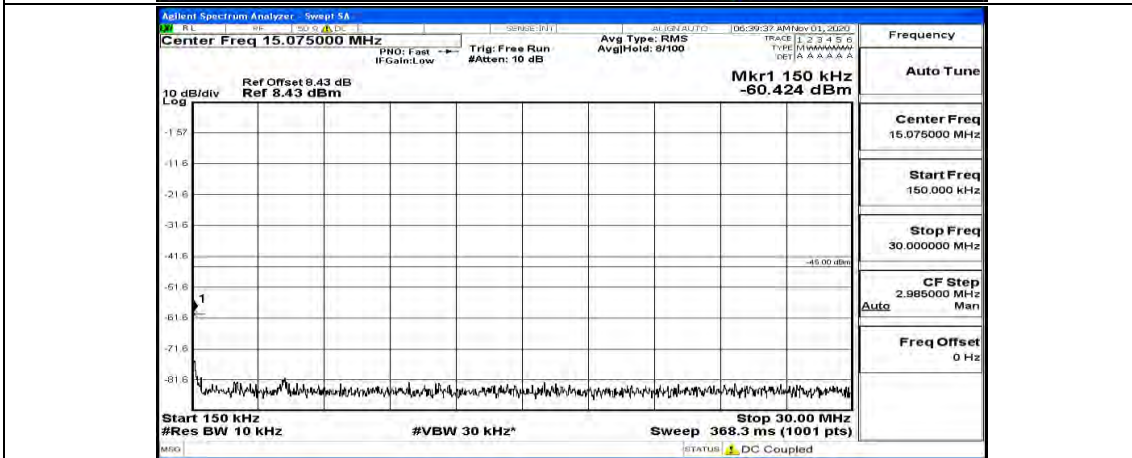

Channel Bandwidth: 10 MHz_HCH_16QAM_1RB#49