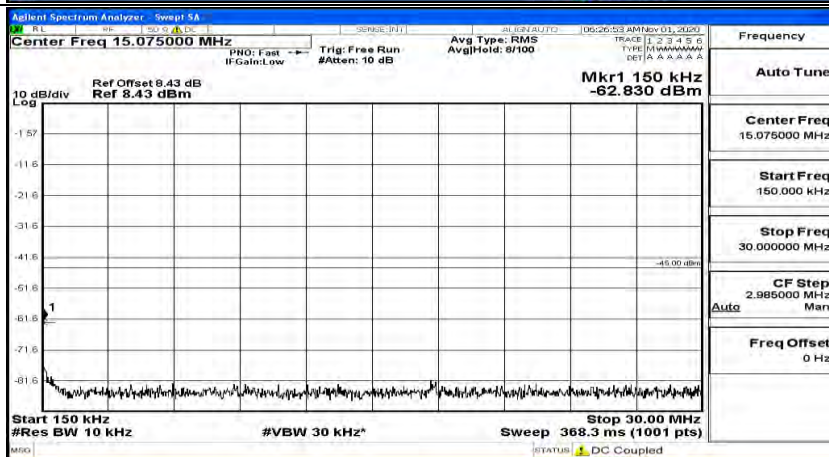

(Channel Bandwidth:20 MHz)\_HCH\_QPSK\_1RB#99

(Channel Bandwidth:20 MHz)\_LCH\_16QAM\_1RB#0

(Channel Bandwidth:20 MHz) LCH\_16QAM\_1RB#49

(Channel Bandwidth:20 MHz) LCH\_16QAM\_1RB#99

(Channel Bandwidth:20 MHz)\_MCH\_16QAM\_1RB#0