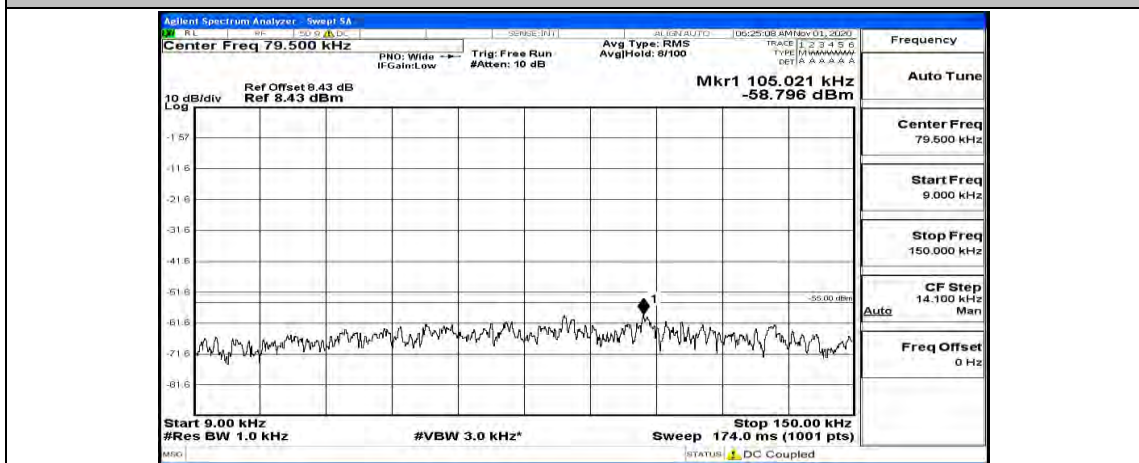

(Channel Bandwidth:15 MHz)\_HCH\_16QAM\_1RB#74

Channel Bandwidth: 20 MHz

(Channel Bandwidth:20 MHz)\_LCH\_QPSK\_1RB#0

(Channel Bandwidth:20 MHz)\_LCH\_QPSK\_1RB#49

(Channel Bandwidth:20 MHz)\_LCH\_QPSK\_1RB#99