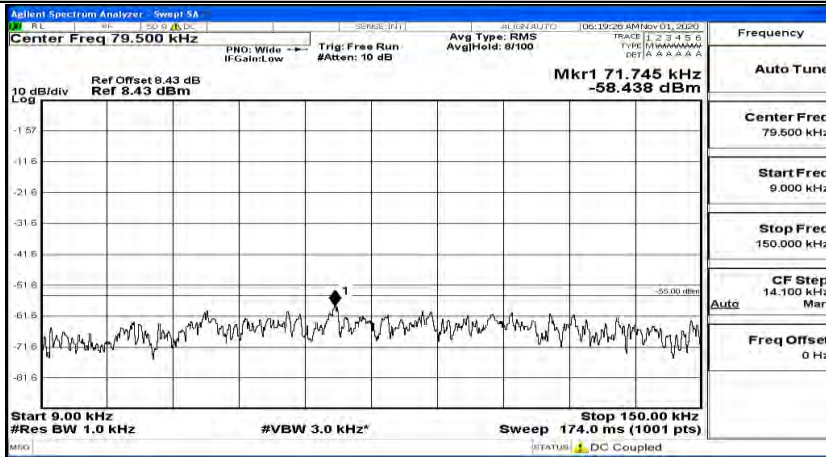

Channel Bandwidth: 10 MHz_HCH_QPSK_1RB#0

Channel Bandwidth: 10 MHz_HCH_QPSK_1RB#24