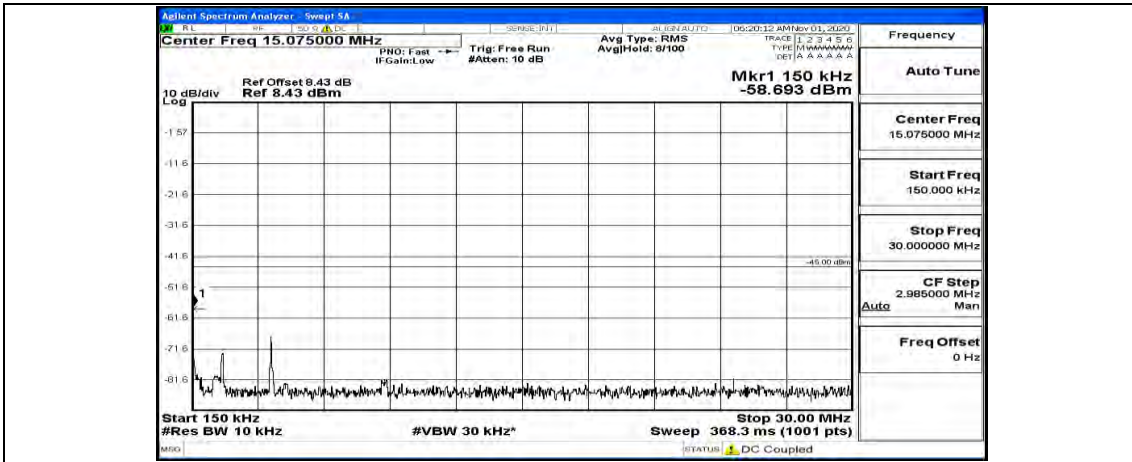

Channel Bandwidth: 10 MHz\_LCH\_16QAM\_1RB#49

Channel Bandwidth: 10 MHz\_MCH\_16QAM\_1RB#0

Channel Bandwidth: 10 MHz\_MCH\_16QAM\_1RB#24

Channel Bandwidth: 10 MHz\_MCH\_16QAM\_1RB#49

Channel Bandwidth: 10 MHz\_HCH\_16QAM\_1RB#0