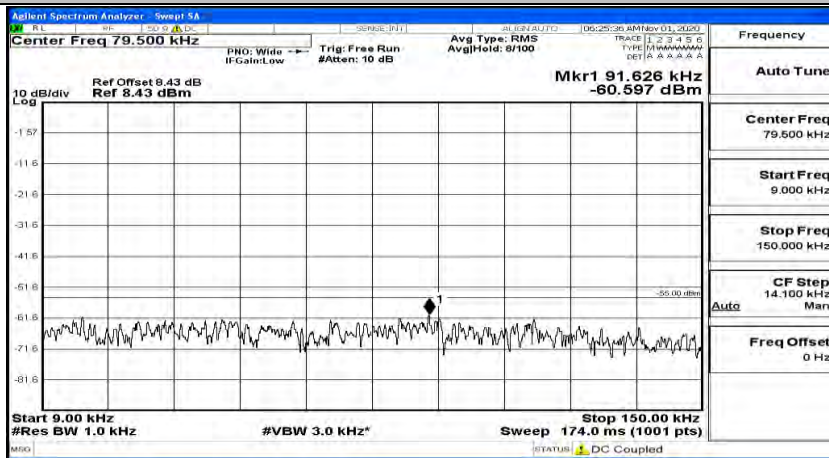

(Channel Bandwidth:20 MHz)\_HCH\_QPSK\_1RB#99

(Channel Bandwidth:20 MHz)\_LCH\_16QAM\_1RB#0

(Channel Bandwidth:20 MHz) LCH\_16QAM\_1RB#49

(Channel Bandwidth:20 MHz) LCH\_16QAM\_1RB#99

(Channel Bandwidth:20 MHz)\_MCH\_16QAM\_1RB#0