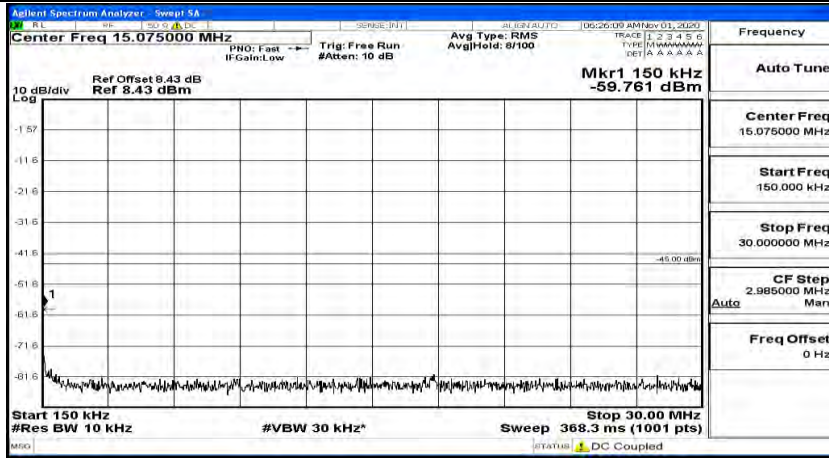

(Channel Bandwidth:20 MHz)_MCH_QPSK_1RB#49