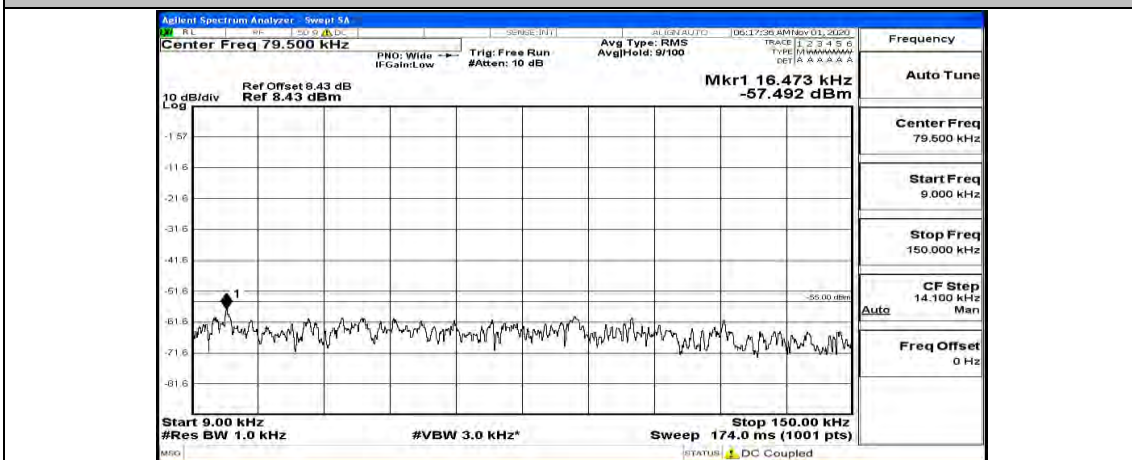

Channel Bandwidth: 10 MHz\_HCH\_QPSK\_1RB#0

Channel Bandwidth: 10 MHz\_HCH\_QPSK\_1RB#24

Channel Bandwidth: 10 MHz\_HCH\_QPSK\_1RB#49

Channel Bandwidth: 10 MHz\_LCH\_16QAM\_1RB#0

Channel Bandwidth: 10 MHz\_LCH\_16QAM\_1RB#24