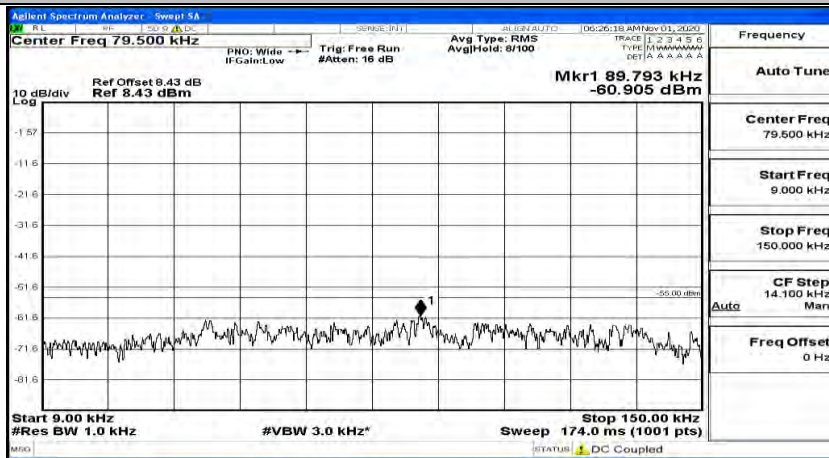

(Channel Bandwidth:20 MHz)_MCH_QPSK_1RB#49