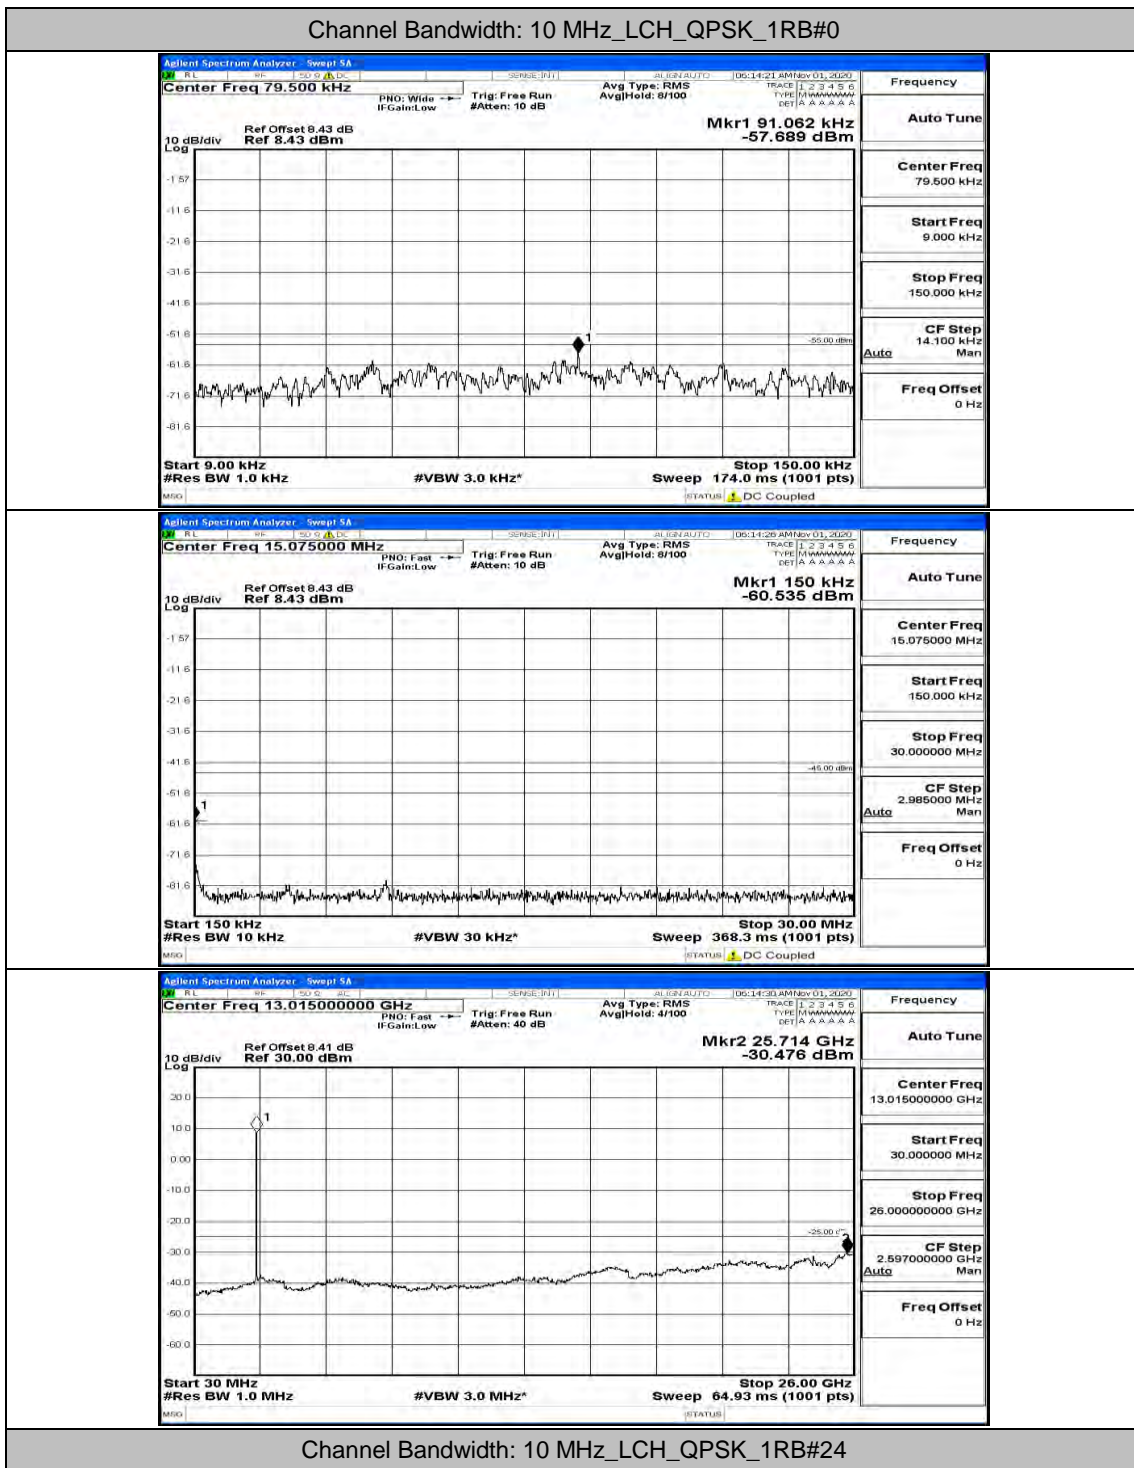

Channel Bandwidth: 10 MHz

Channel Bandwidth: 10 MHz\_LCH\_QPSK\_1RB#49

Channel Bandwidth: 10 MHz\_MCH\_QPSK\_1RB#0

Channel Bandwidth: 10 MHz\_MCH\_QPSK\_1RB#24

Channel Bandwidth: 10 MHz\_MCH\_QPSK\_1RB#49

Channel Bandwidth: 10 MHz\_HCH\_QPSK\_1RB#0

Channel Bandwidth: 10 MHz\_HCH\_QPSK\_1RB#24

Channel Bandwidth: 10 MHz\_HCH\_QPSK\_1RB#49

Channel Bandwidth: 10 MHz\_LCH\_16QAM\_1RB#0

Channel Bandwidth: 10 MHz\_LCH\_16QAM\_1RB#24