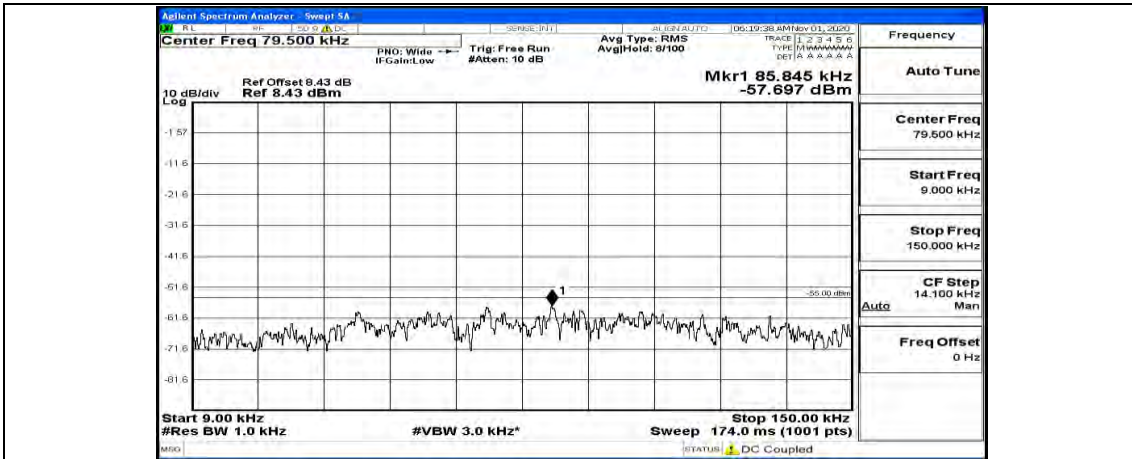

Channel Bandwidth: 10 MHz_HCH_QPSK_1RB#49