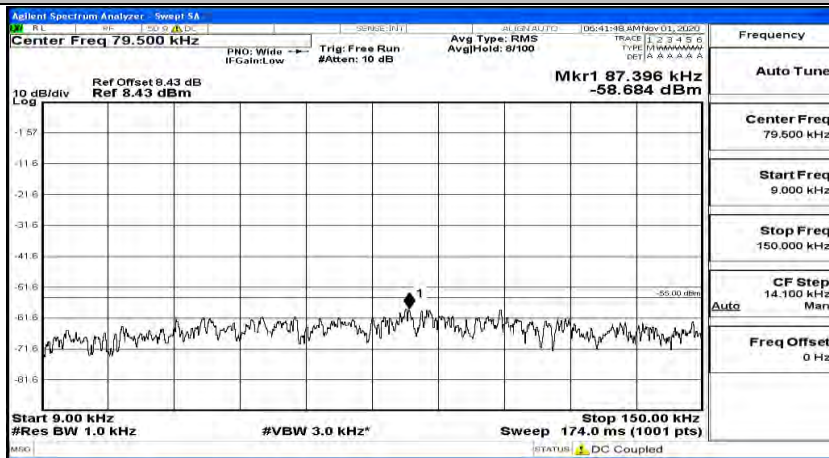

(Channel Bandwidth:15 MHz)\_HCH\_QPSK\_1RB#37

(Channel Bandwidth:15 MHz)\_HCH\_QPSK\_1RB#74

(Channel Bandwidth:15 MHz)\_LCH\_16QAM\_1RB#0

(Channel Bandwidth:15 MHz) LCH\_16QAM\_1RB#37

(Channel Bandwidth:15 MHz) LCH\_16QAM\_1RB#74