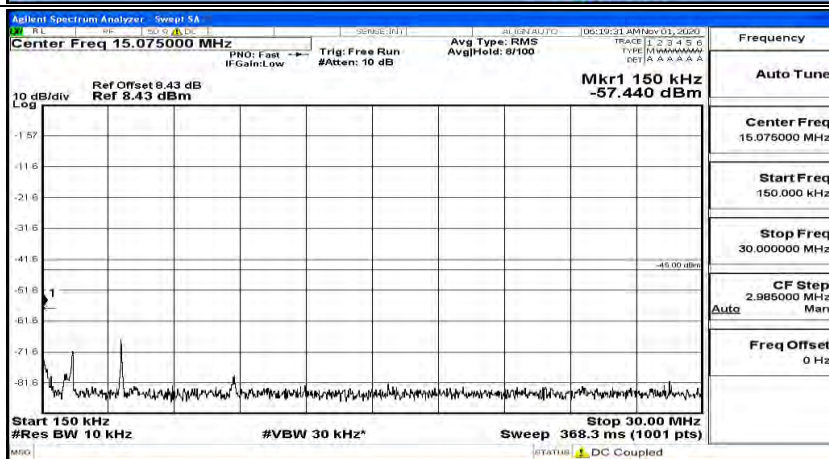

(Channel Bandwidth:15 MHz)\_MCH\_16QAM\_1RB#0

(Channel Bandwidth:15 MHz)\_MCH\_16QAM\_1RB#37

(Channel Bandwidth:15 MHz)\_MCH\_16QAM\_1RB#74

(Channel Bandwidth:15 MHz)\_HCH\_16QAM\_1RB#0

(Channel Bandwidth:15 MHz)\_HCH\_16QAM\_1RB#37