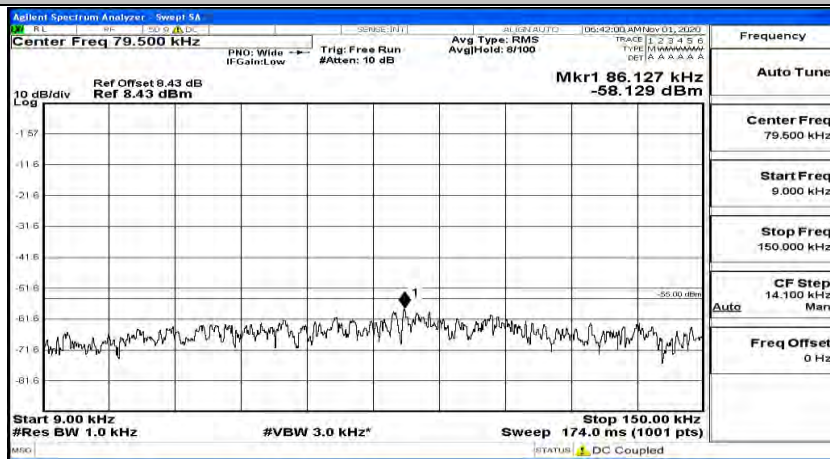

(Channel Bandwidth:15 MHz)\_HCH\_QPSK\_1RB#37

(Channel Bandwidth:15 MHz)\_HCH\_QPSK\_1RB#74

(Channel Bandwidth:15 MHz)\_LCH\_16QAM\_1RB#0

(Channel Bandwidth:15 MHz) LCH\_16QAM\_1RB#37

(Channel Bandwidth:15 MHz) LCH\_16QAM\_1RB#74