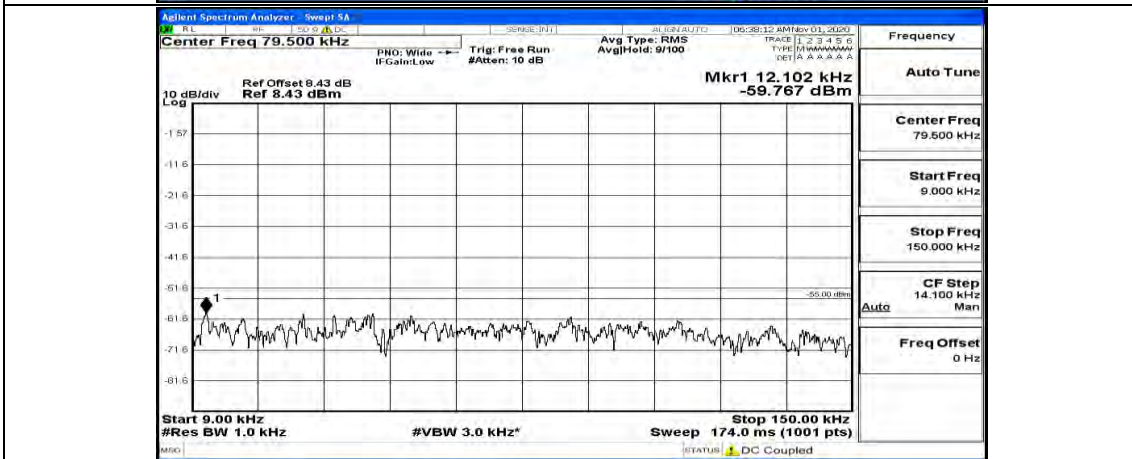

Channel Bandwidth: 10 MHz_HCH_QPSK_1RB#49