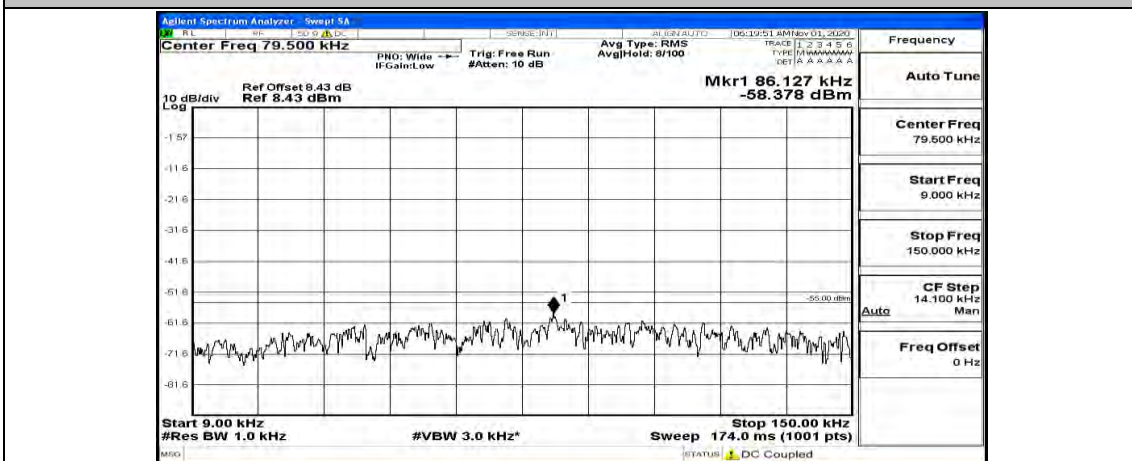

Channel Bandwidth: 10 MHz_HCH_QPSK_1RB#49