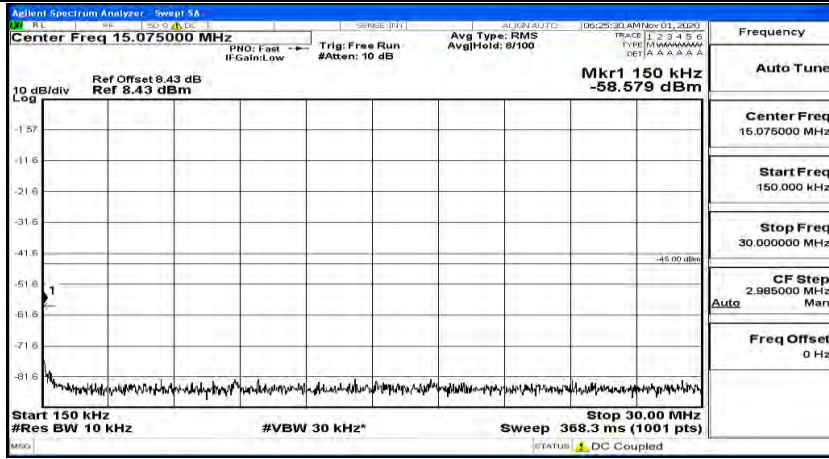

(Channel Bandwidth:20 MHz) LCH_16QAM_1RB#49