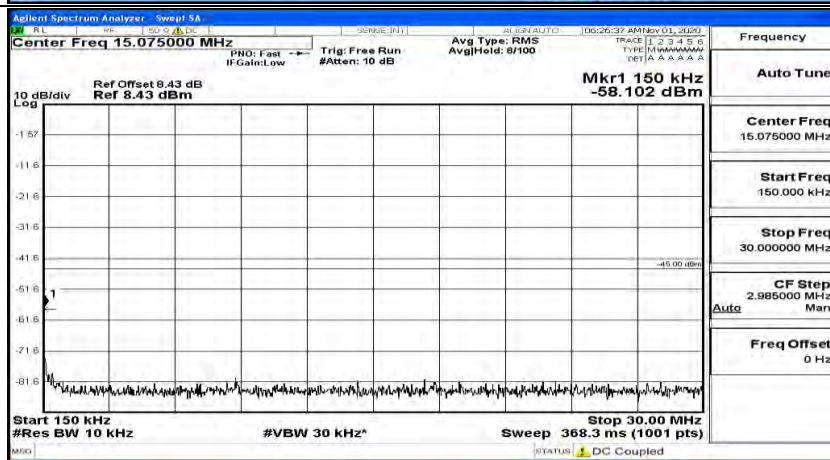

(Channel Bandwidth:20 MHz)\_MCH\_QPSK\_1RB#0

(Channel Bandwidth:20 MHz)\_MCH\_QPSK\_1RB#49

(Channel Bandwidth:20 MHz)\_MCH\_QPSK\_1RB#99

(Channel Bandwidth:20 MHz)\_HCH\_QPSK\_1RB#0

(Channel Bandwidth:20 MHz)\_HCH\_QPSK\_1RB#49