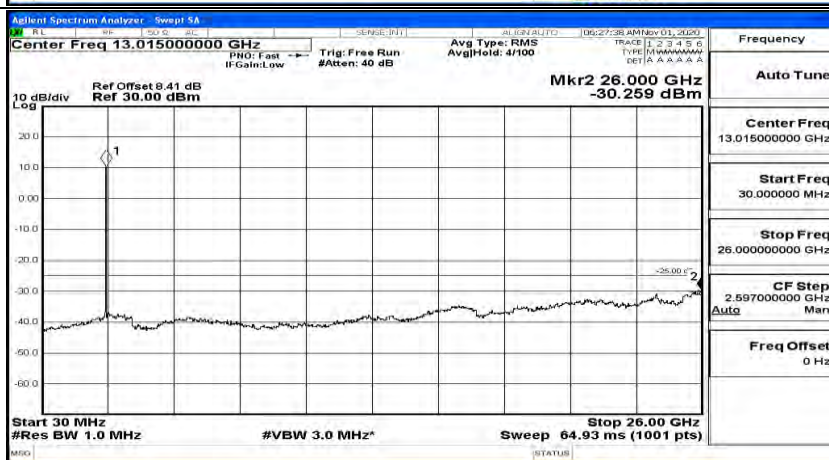

(Channel Bandwidth:20 MHz)\_MCH\_QPSK\_1RB#0

(Channel Bandwidth:20 MHz)\_MCH\_QPSK\_1RB#49

(Channel Bandwidth:20 MHz)\_MCH\_QPSK\_1RB#99

(Channel Bandwidth:20 MHz)\_HCH\_QPSK\_1RB#0

(Channel Bandwidth:20 MHz)\_HCH\_QPSK\_1RB#49