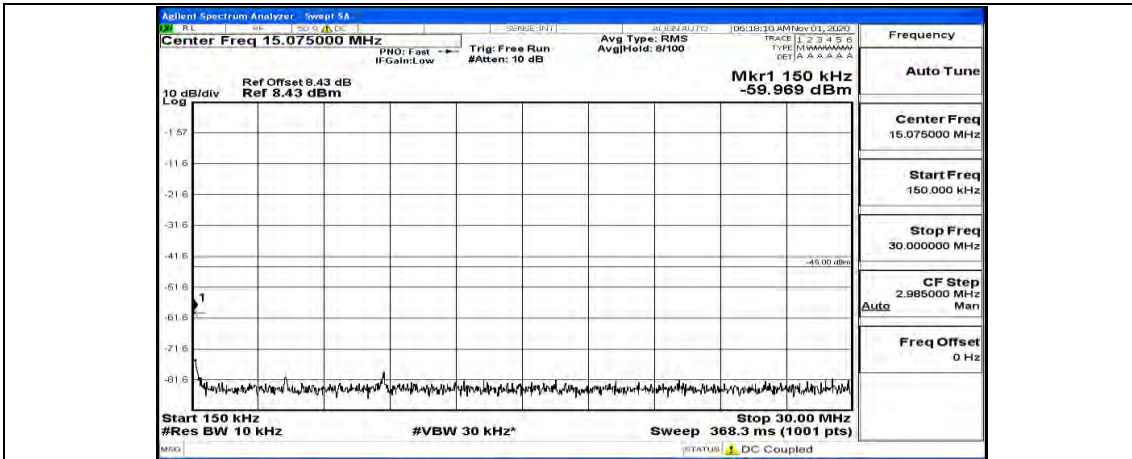

Channel Bandwidth: 10 MHz

Channel Bandwidth: 10 MHz\_LCH\_QPSK\_1RB#49

Channel Bandwidth: 10 MHz\_MCH\_QPSK\_1RB#0

Channel Bandwidth: 10 MHz\_MCH\_QPSK\_1RB#24

Channel Bandwidth: 10 MHz\_MCH\_QPSK\_1RB#49

Channel Bandwidth: 10 MHz\_HCH\_QPSK\_1RB#0

Channel Bandwidth: 10 MHz\_HCH\_QPSK\_1RB#24

Channel Bandwidth: 10 MHz\_HCH\_QPSK\_1RB#49

Channel Bandwidth: 10 MHz\_LCH\_16QAM\_1RB#0

Channel Bandwidth: 10 MHz\_LCH\_16QAM\_1RB#24