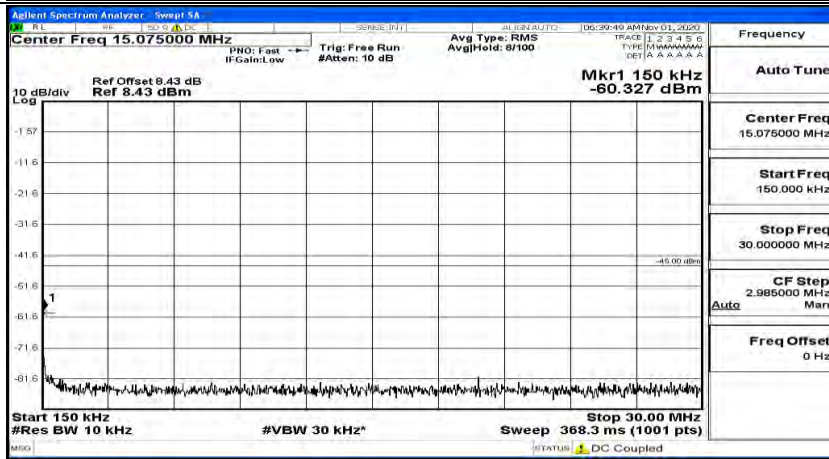

Channel Bandwidth: 10 MHz\_HCH\_16QAM\_1RB#24

Channel Bandwidth: 10 MHz\_HCH\_16QAM\_1RB#49

Channel Bandwidth: 15 MHz

(Channel Bandwidth:15 MHz)\_LCH\_QPSK\_1RB#0

(Channel Bandwidth:15 MHz)\_LCH\_QPSK\_1RB#37