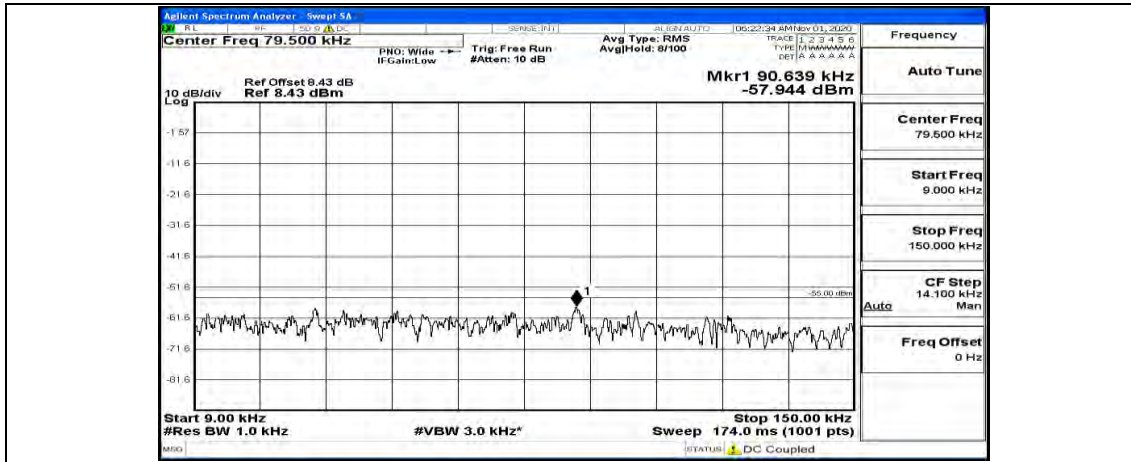

(Channel Bandwidth:15 MHz)_MCH_16QAM_1RB#74