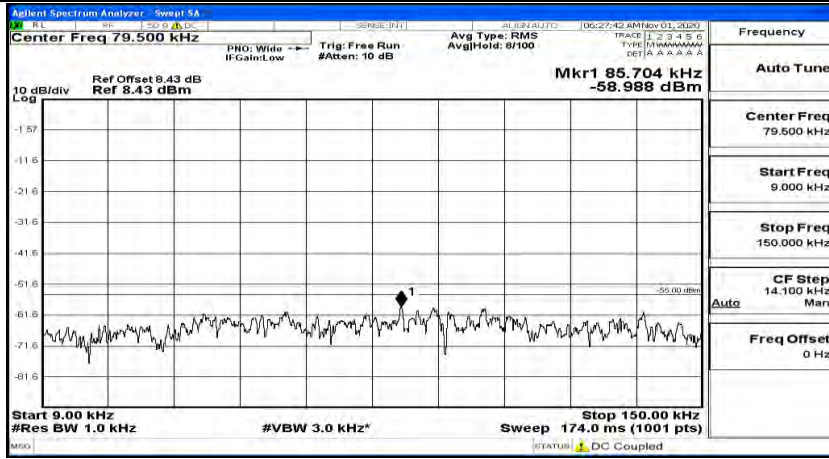

(Channel Bandwidth:20 MHz)\_MCH\_QPSK\_1RB#0

(Channel Bandwidth:20 MHz)\_MCH\_QPSK\_1RB#49

(Channel Bandwidth:20 MHz)\_MCH\_QPSK\_1RB#99

(Channel Bandwidth:20 MHz)\_HCH\_QPSK\_1RB#0

(Channel Bandwidth:20 MHz)\_HCH\_QPSK\_1RB#49