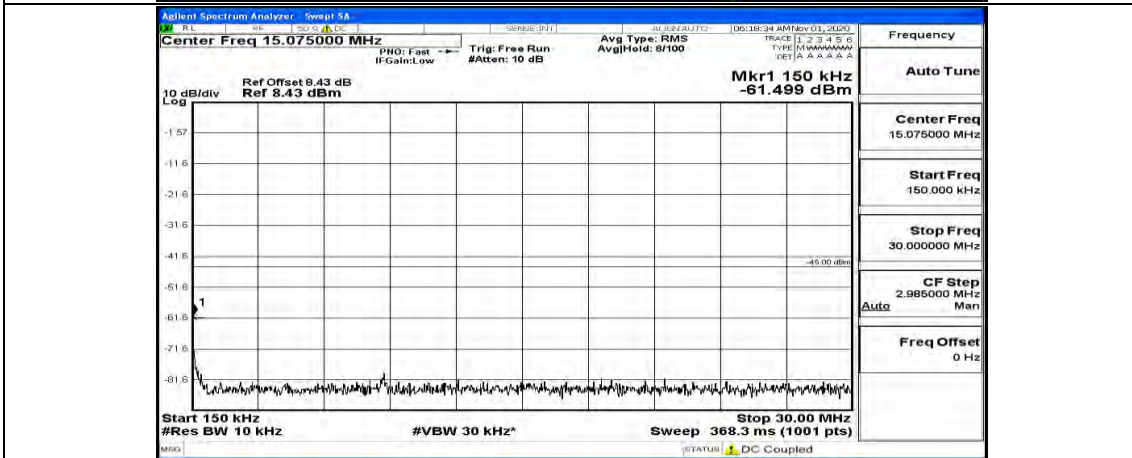

Channel Bandwidth: 10 MHz

Channel Bandwidth: 10 MHz\_LCH\_QPSK\_1RB#49

Channel Bandwidth: 10 MHz\_MCH\_QPSK\_1RB#0

Channel Bandwidth: 10 MHz\_MCH\_QPSK\_1RB#24

Channel Bandwidth: 10 MHz\_MCH\_QPSK\_1RB#49

Channel Bandwidth: 10 MHz\_HCH\_QPSK\_1RB#0

Channel Bandwidth: 10 MHz\_HCH\_QPSK\_1RB#24

Channel Bandwidth: 10 MHz\_HCH\_QPSK\_1RB#49

Channel Bandwidth: 10 MHz\_LCH\_16QAM\_1RB#0

Channel Bandwidth: 10 MHz\_LCH\_16QAM\_1RB#24