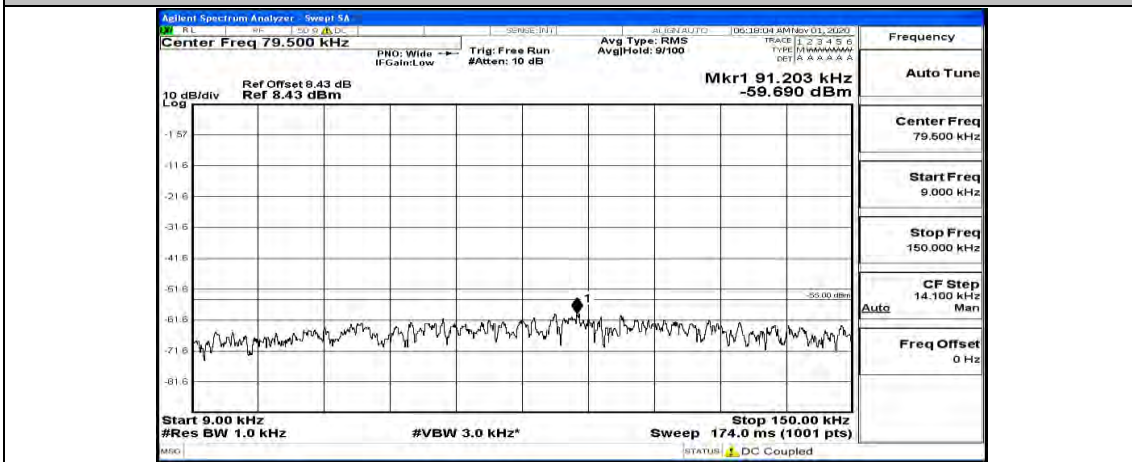

Channel Bandwidth: 10 MHz

Channel Bandwidth: 10 MHz\_LCH\_QPSK\_1RB#49

Channel Bandwidth: 10 MHz\_MCH\_QPSK\_1RB#0

Channel Bandwidth: 10 MHz\_MCH\_QPSK\_1RB#24

Channel Bandwidth: 10 MHz\_MCH\_QPSK\_1RB#49