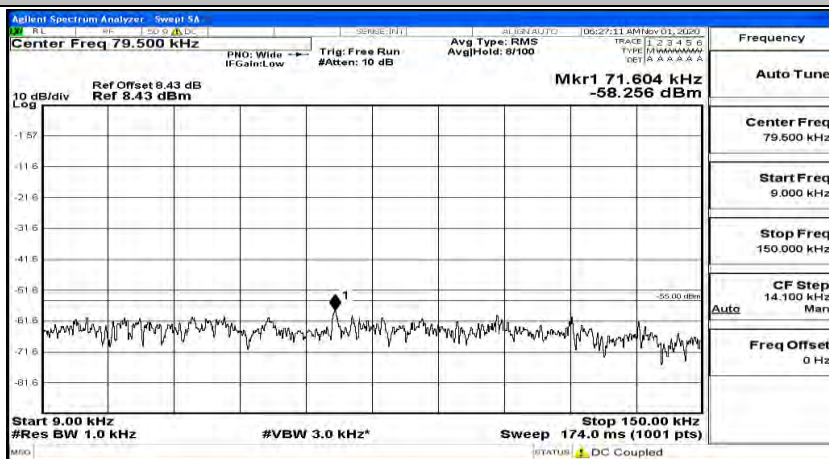

(Channel Bandwidth:20 MHz)_MCH_16QAM_1RB#99