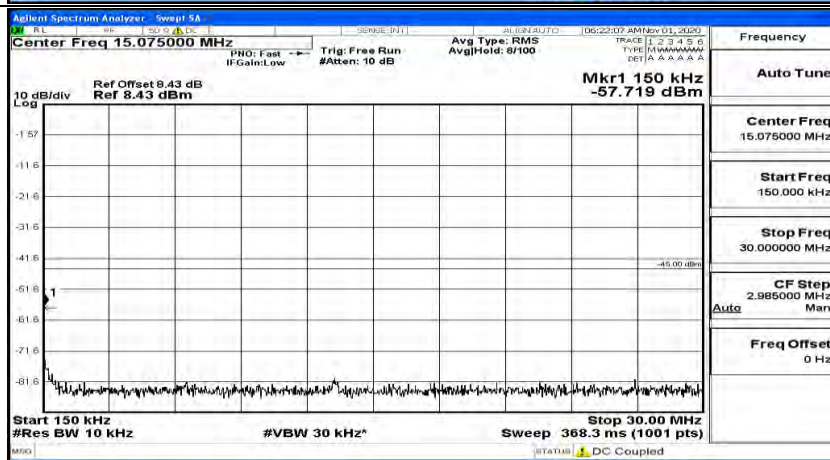

(Channel Bandwidth:15 MHz)\_LCH\_QPSK\_1RB#74

(Channel Bandwidth:15 MHz)\_MCH\_QPSK\_1RB#0

(Channel Bandwidth:15 MHz)\_MCH\_QPSK\_1RB#37

(Channel Bandwidth:15 MHz)\_MCH\_QPSK\_1RB#74

(Channel Bandwidth:15 MHz)\_HCH\_QPSK\_1RB#0