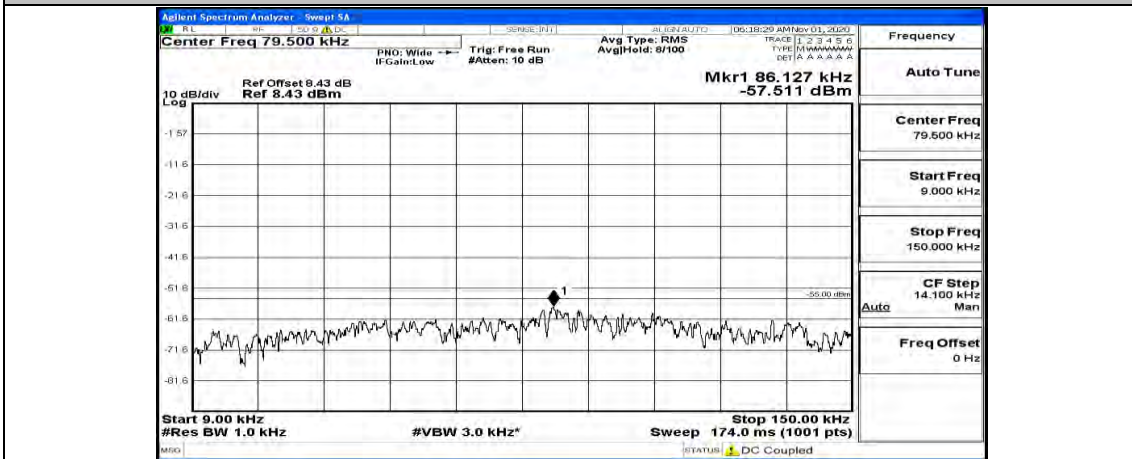

Channel Bandwidth: 10 MHz

Channel Bandwidth: 10 MHz\_LCH\_QPSK\_1RB#49

Channel Bandwidth: 10 MHz\_MCH\_QPSK\_1RB#0

Channel Bandwidth: 10 MHz\_MCH\_QPSK\_1RB#24

Channel Bandwidth: 10 MHz\_MCH\_QPSK\_1RB#49