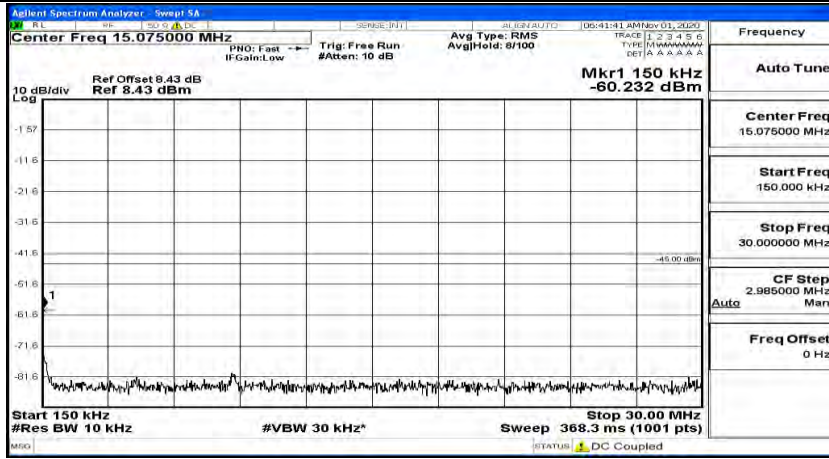

(Channel Bandwidth:15 MHz)\_HCH\_QPSK\_1RB#37

(Channel Bandwidth:15 MHz)\_HCH\_QPSK\_1RB#74

(Channel Bandwidth:15 MHz)\_LCH\_16QAM\_1RB#0

(Channel Bandwidth:15 MHz) LCH\_16QAM\_1RB#37

(Channel Bandwidth:15 MHz) LCH\_16QAM\_1RB#74