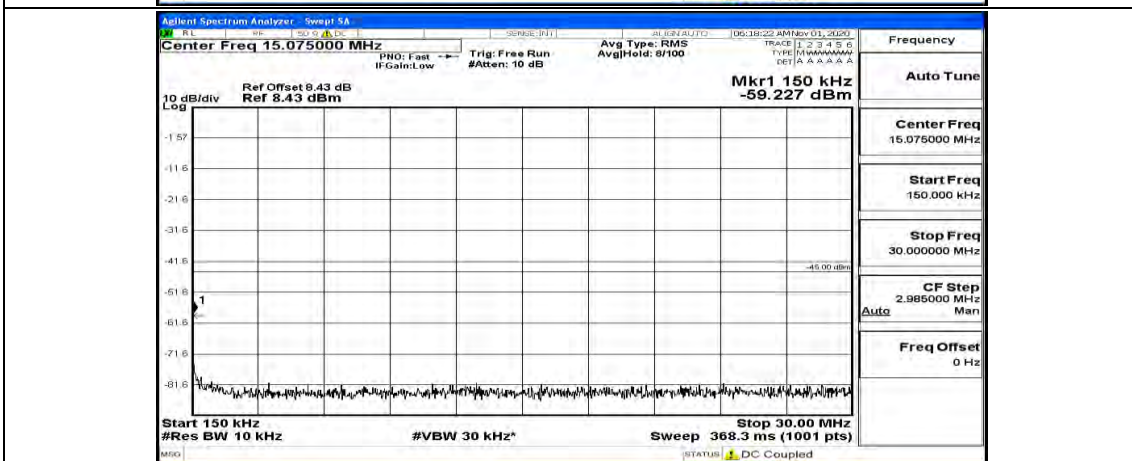

Channel Bandwidth: 10 MHz

Channel Bandwidth: 10 MHz\_LCH\_QPSK\_1RB#49

Channel Bandwidth: 10 MHz\_MCH\_QPSK\_1RB#0

Channel Bandwidth: 10 MHz\_MCH\_QPSK\_1RB#24

Channel Bandwidth: 10 MHz\_MCH\_QPSK\_1RB#49

Channel Bandwidth: 10 MHz\_HCH\_QPSK\_1RB#0

Channel Bandwidth: 10 MHz\_HCH\_QPSK\_1RB#24

Channel Bandwidth: 10 MHz\_HCH\_QPSK\_1RB#49

Channel Bandwidth: 10 MHz\_LCH\_16QAM\_1RB#0

Channel Bandwidth: 10 MHz\_LCH\_16QAM\_1RB#24