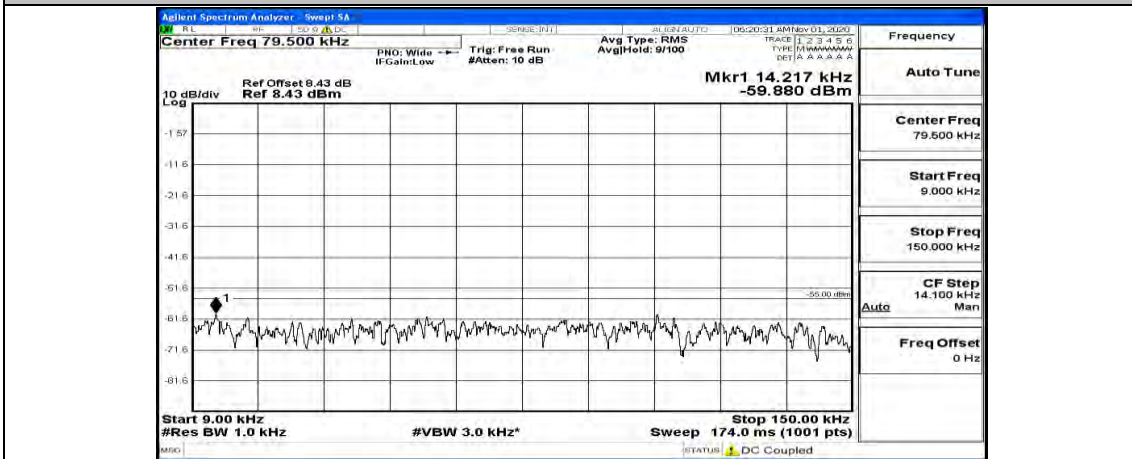

Channel Bandwidth: 10 MHz_HCH_16QAM_1RB#49