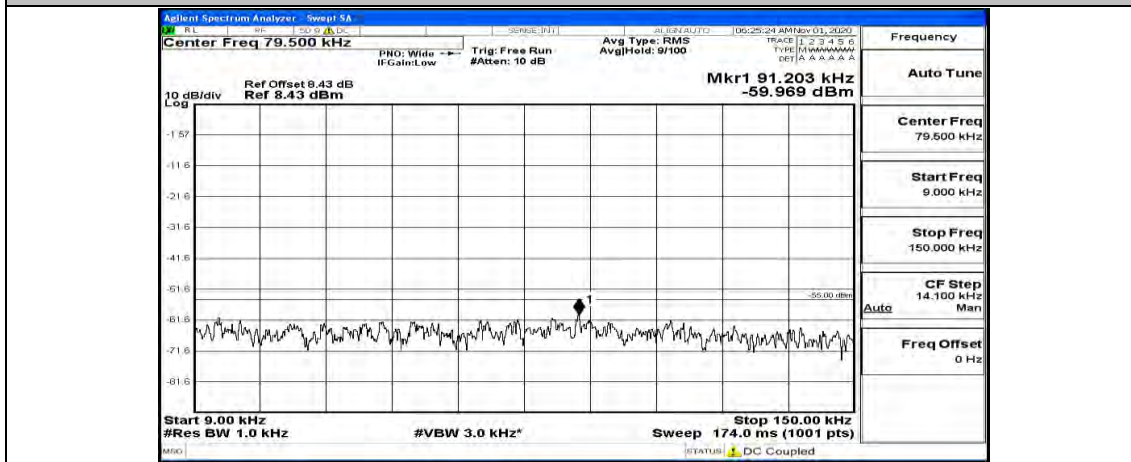

(Channel Bandwidth:20 MHz)_LCH_16QAM_1RB#0