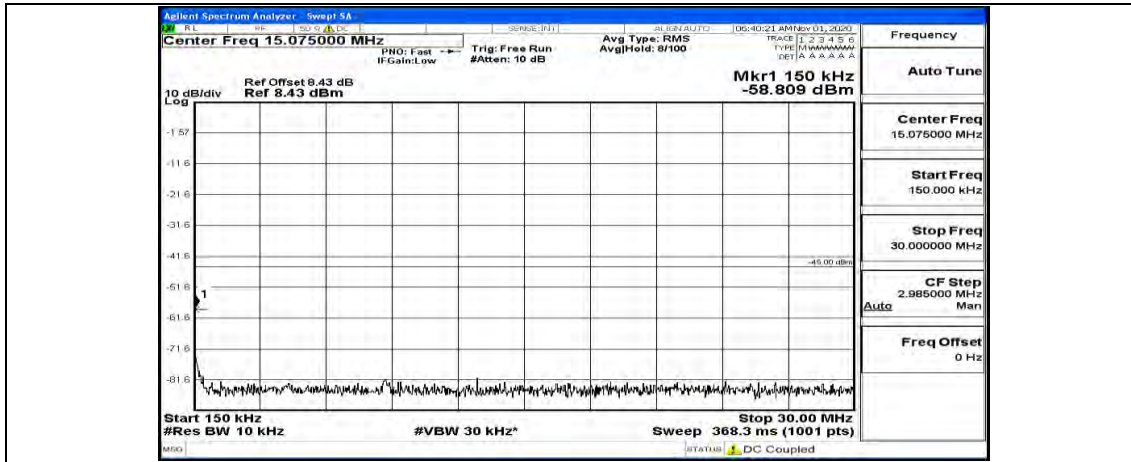

Channel Bandwidth: 10 MHz\_HCH\_16QAM\_1RB#24

Channel Bandwidth: 10 MHz\_HCH\_16QAM\_1RB#49

Channel Bandwidth: 15 MHz

(Channel Bandwidth:15 MHz)\_LCH\_QPSK\_1RB#0

(Channel Bandwidth:15 MHz)\_LCH\_QPSK\_1RB#37

(Channel Bandwidth:15 MHz)\_LCH\_QPSK\_1RB#74

(Channel Bandwidth:15 MHz)\_MCH\_QPSK\_1RB#0

(Channel Bandwidth:15 MHz)\_MCH\_QPSK\_1RB#37

(Channel Bandwidth:15 MHz)\_MCH\_QPSK\_1RB#74

(Channel Bandwidth:15 MHz)\_HCH\_QPSK\_1RB#0