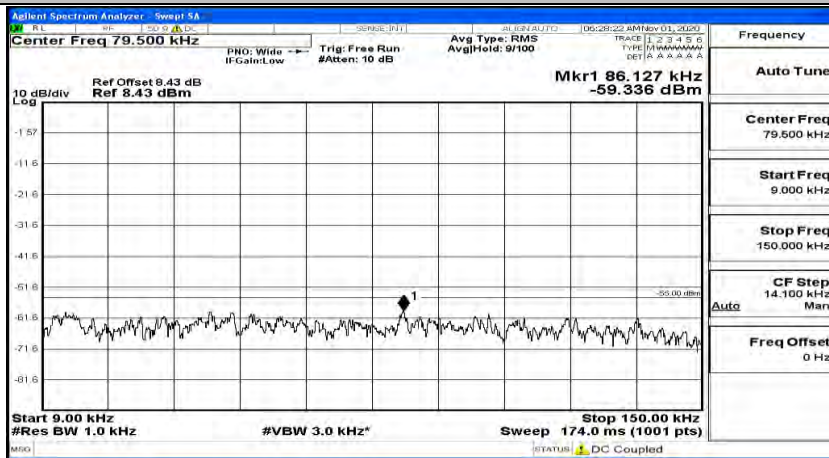

(Channel Bandwidth:20 MHz)\_MCH\_16QAM\_1RB#49

(Channel Bandwidth:20 MHz)\_MCH\_16QAM\_1RB#99

(Channel Bandwidth:20 MHz)\_HCH\_16QAM\_1RB#0

(Channel Bandwidth:20 MHz) HCH\_16QAM\_1RB#49

(Channel Bandwidth:20 MHz)\_HCH\_16QAM\_1RB#99