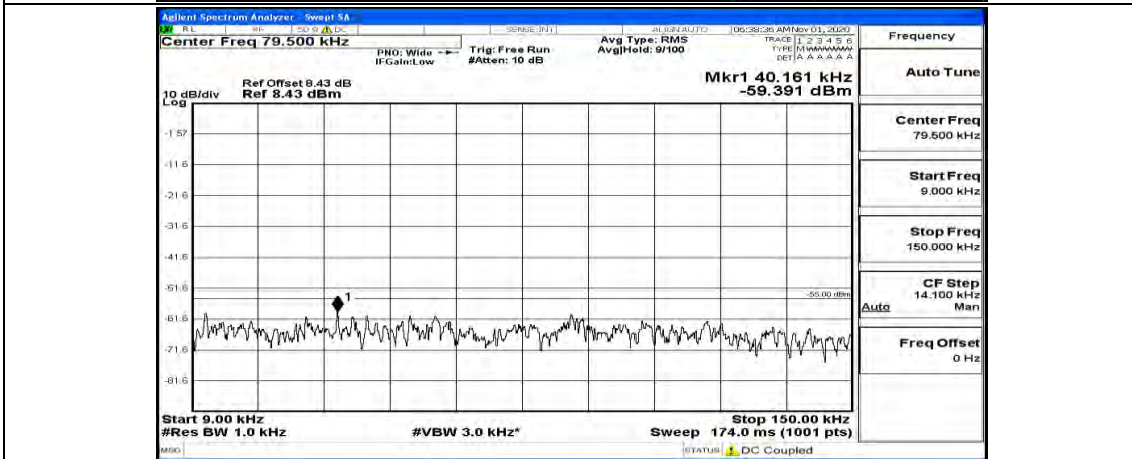

Channel Bandwidth: 10 MHz_HCH_16QAM_1RB#24