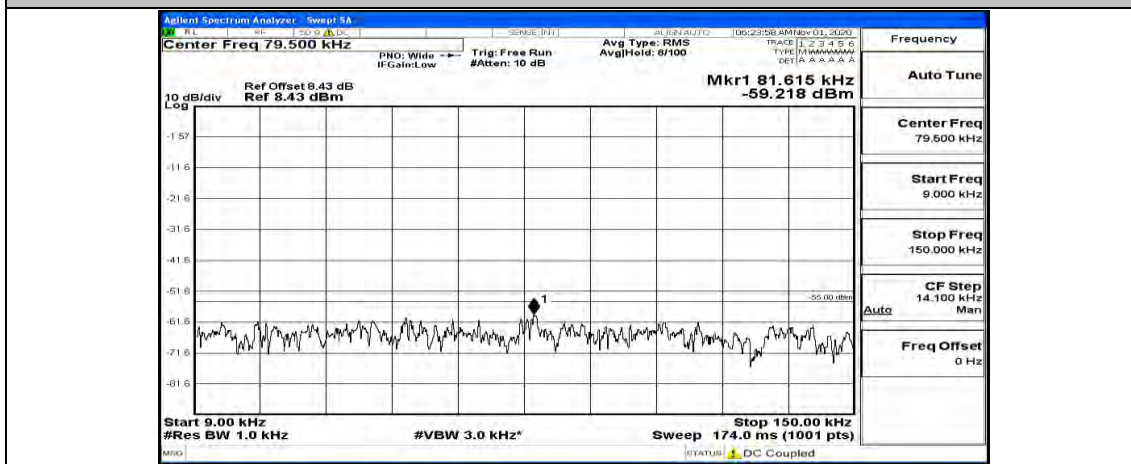

(Channel Bandwidth:15 MHz)\_MCH\_16QAM\_1RB#0

(Channel Bandwidth:15 MHz)\_MCH\_16QAM\_1RB#37

(Channel Bandwidth:15 MHz)\_MCH\_16QAM\_1RB#74

(Channel Bandwidth:15 MHz)\_HCH\_16QAM\_1RB#0

(Channel Bandwidth:15 MHz)\_HCH\_16QAM\_1RB#37