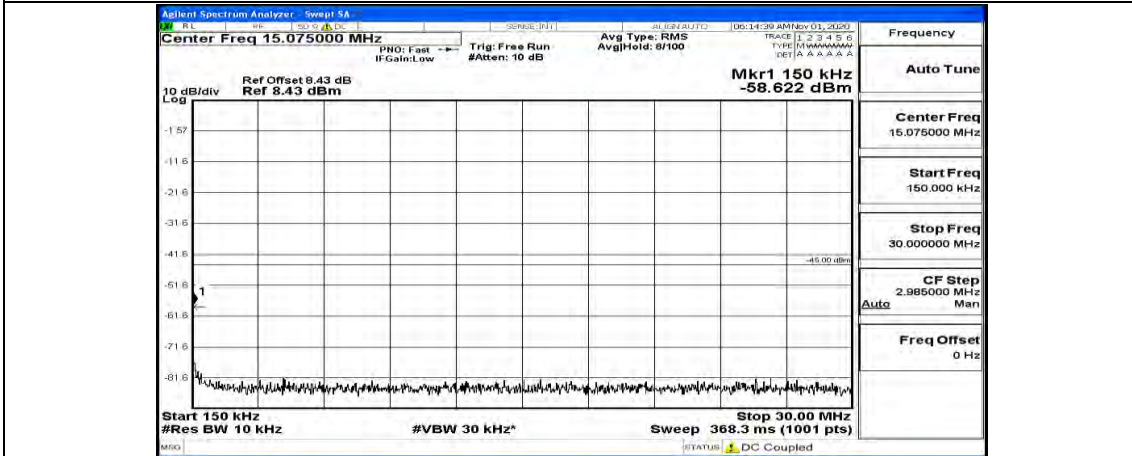

Channel Bandwidth: 10 MHz

Channel Bandwidth: 10 MHz\_LCH\_QPSK\_1RB#49

Channel Bandwidth: 10 MHz\_MCH\_QPSK\_1RB#0

Channel Bandwidth: 10 MHz\_MCH\_QPSK\_1RB#24

Channel Bandwidth: 10 MHz\_MCH\_QPSK\_1RB#49