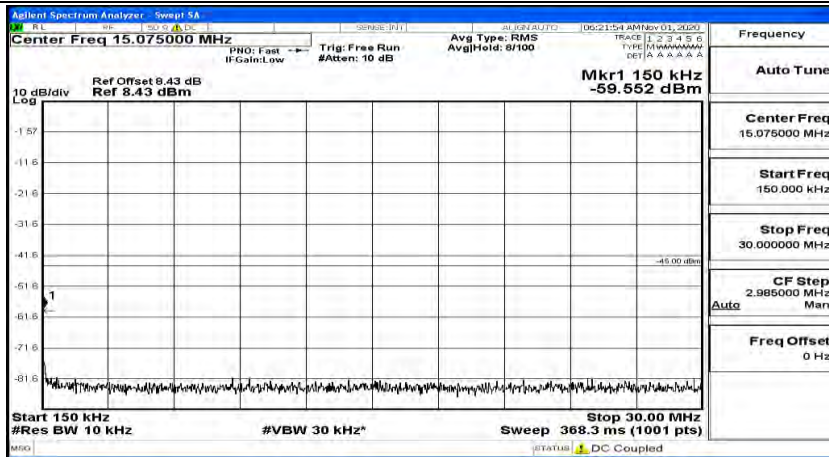

(Channel Bandwidth:15 MHz)\_LCH\_QPSK\_1RB#74

(Channel Bandwidth:15 MHz)\_MCH\_QPSK\_1RB#0

(Channel Bandwidth:15 MHz)\_MCH\_QPSK\_1RB#37

(Channel Bandwidth:15 MHz)\_MCH\_QPSK\_1RB#74

(Channel Bandwidth:15 MHz)\_HCH\_QPSK\_1RB#0