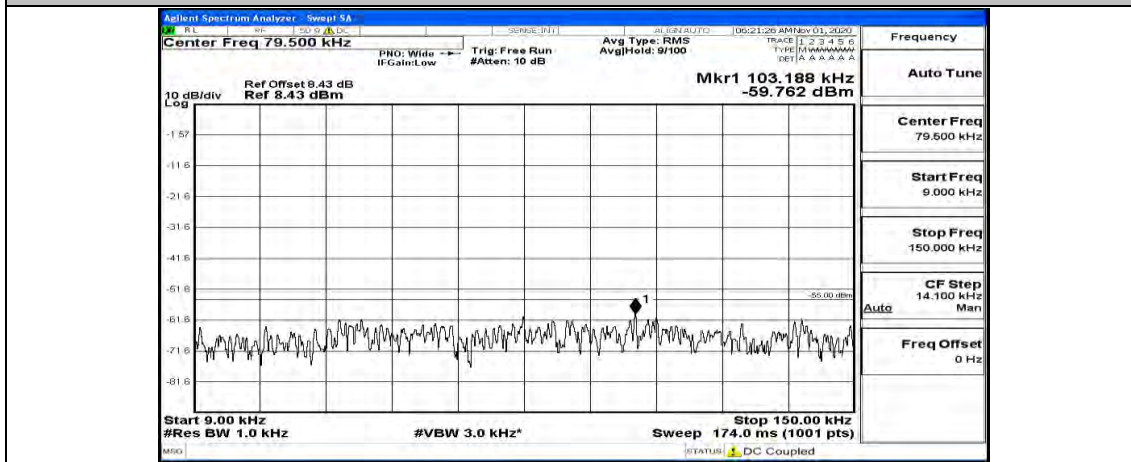

(Channel Bandwidth:15 MHz)_MCH_QPSK_1RB#0