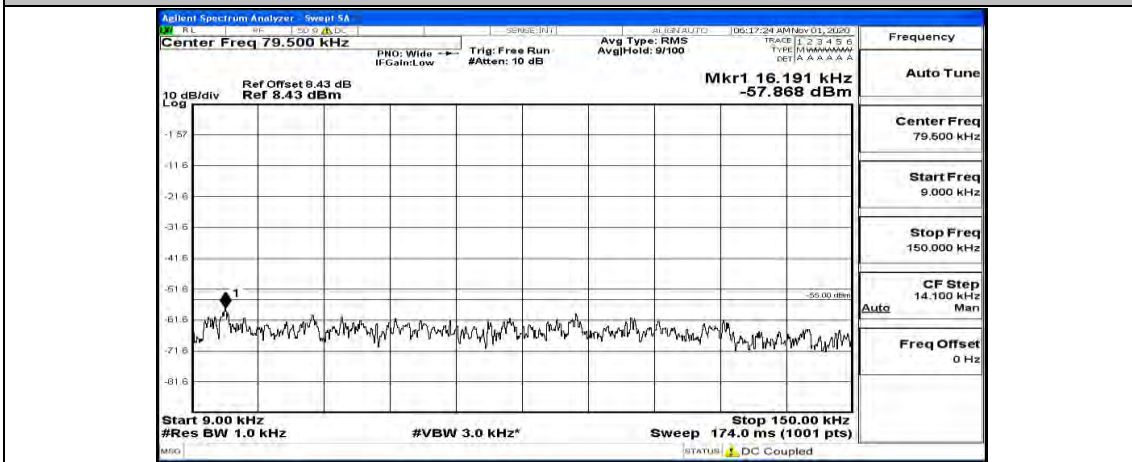

Channel Bandwidth: 10 MHz\_HCH\_QPSK\_1RB#0

Channel Bandwidth: 10 MHz\_HCH\_QPSK\_1RB#24

Channel Bandwidth: 10 MHz\_HCH\_QPSK\_1RB#49

Channel Bandwidth: 10 MHz\_LCH\_16QAM\_1RB#0

Channel Bandwidth: 10 MHz\_LCH\_16QAM\_1RB#24