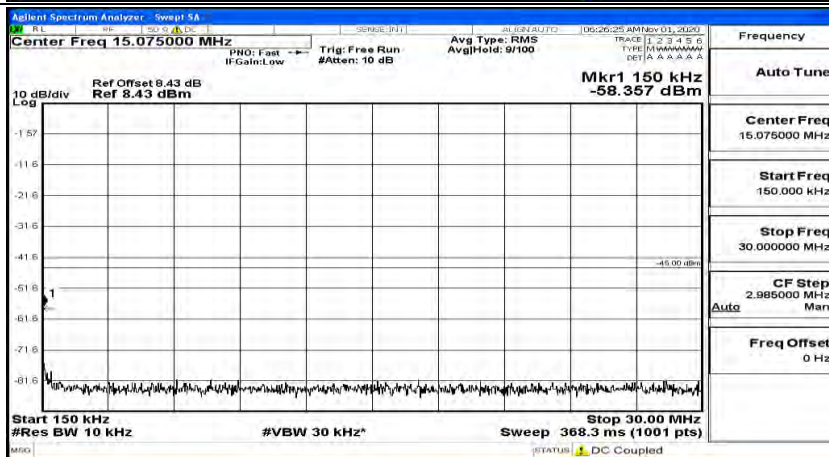

(Channel Bandwidth:20 MHz)_MCH_QPSK_1RB#49