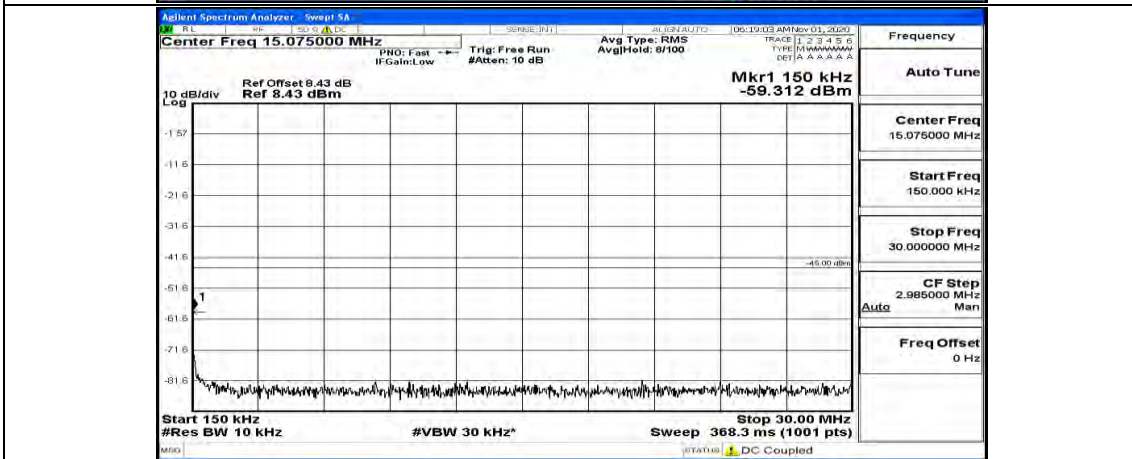

Channel Bandwidth: 10 MHz_MCH_16QAM_1RB#49