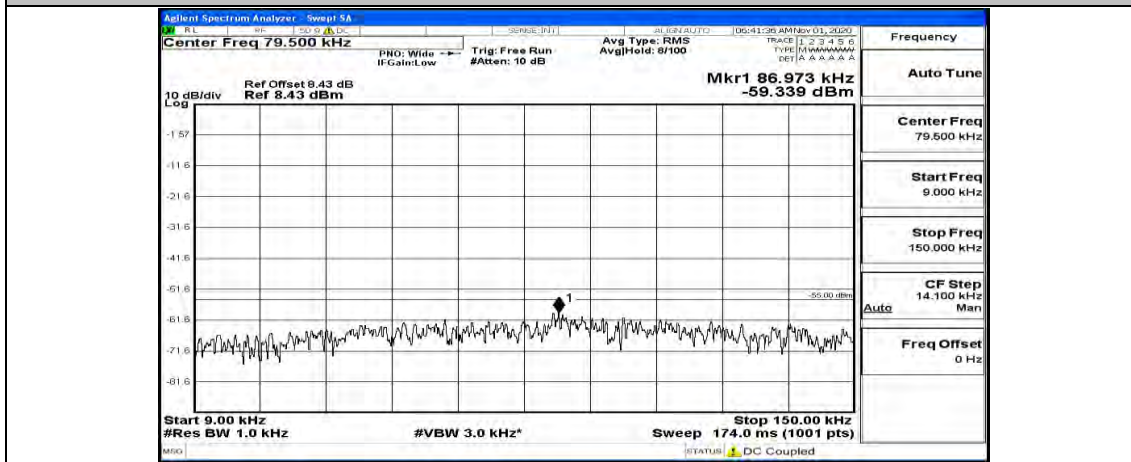

(Channel Bandwidth:15 MHz)\_HCH\_QPSK\_1RB#37

(Channel Bandwidth:15 MHz)\_HCH\_QPSK\_1RB#74

(Channel Bandwidth:15 MHz)\_LCH\_16QAM\_1RB#0

(Channel Bandwidth:15 MHz) LCH\_16QAM\_1RB#37

(Channel Bandwidth:15 MHz) LCH\_16QAM\_1RB#74