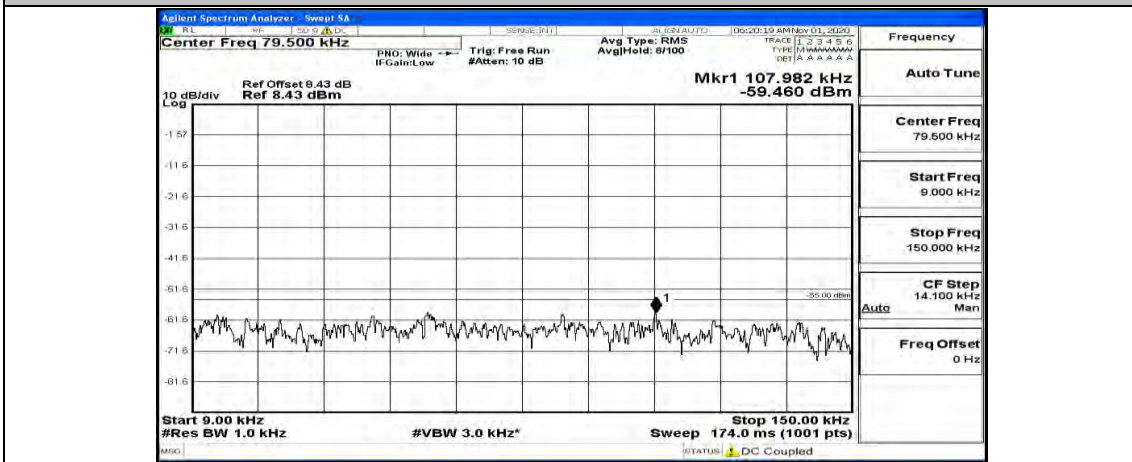

Channel Bandwidth: 10 MHz_HCH_16QAM_1RB#24