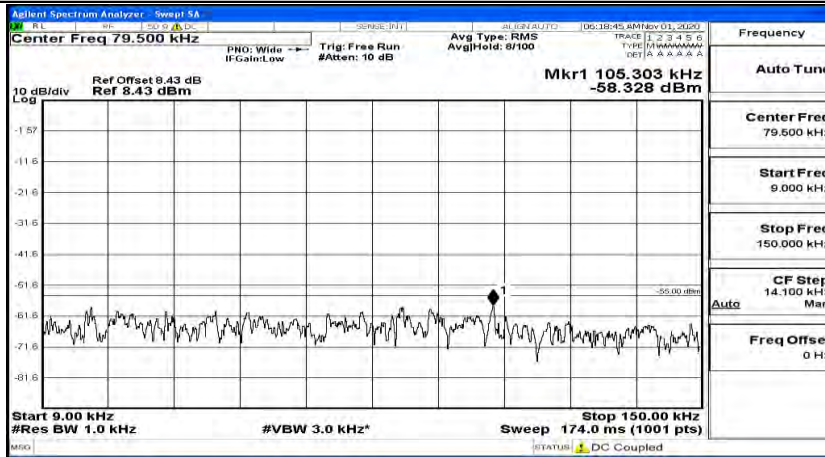

Channel Bandwidth: 10 MHz_MCH_16QAM_1RB#0

Channel Bandwidth: 10 MHz_MCH_16QAM_1RB#24