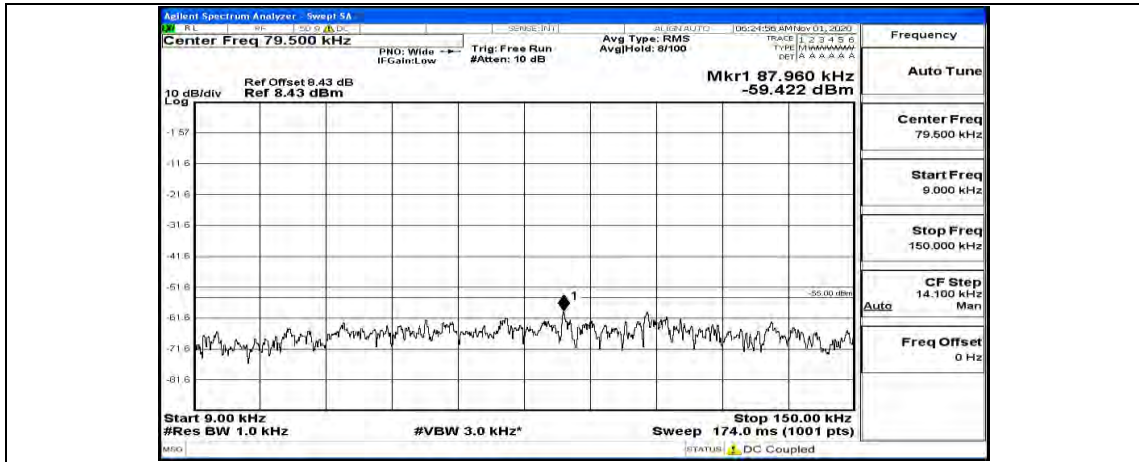

(Channel Bandwidth:15 MHz)\_HCH\_16QAM\_1RB#74

Channel Bandwidth: 20 MHz

(Channel Bandwidth:20 MHz)\_LCH\_QPSK\_1RB#0

(Channel Bandwidth:20 MHz)\_LCH\_QPSK\_1RB#49

(Channel Bandwidth:20 MHz)\_LCH\_QPSK\_1RB#99