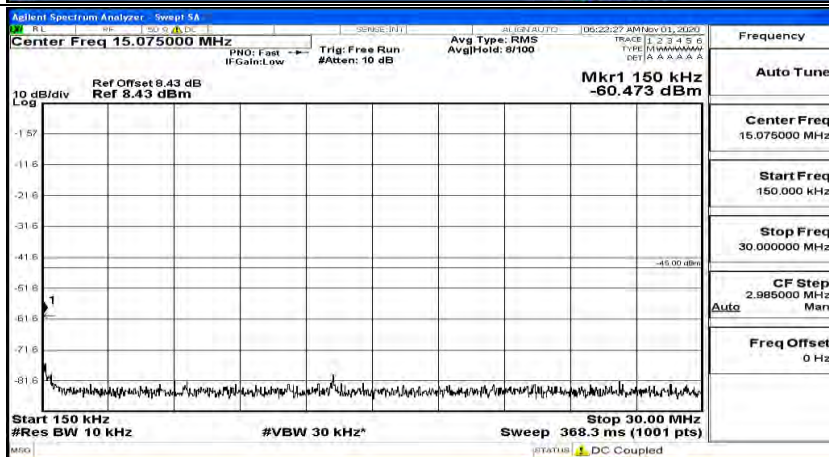

(Channel Bandwidth:15 MHz)_MCH_16QAM_1RB#0

(Channel Bandwidth:15 MHz)_MCH_16QAM_1RB#37