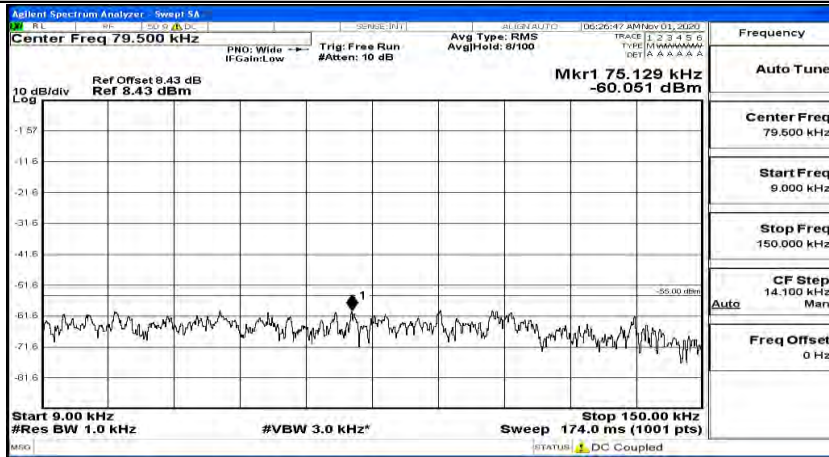

(Channel Bandwidth:20 MHz)\_HCH\_QPSK\_1RB#99

(Channel Bandwidth:20 MHz)\_LCH\_16QAM\_1RB#0

(Channel Bandwidth:20 MHz) LCH\_16QAM\_1RB#49

(Channel Bandwidth:20 MHz) LCH\_16QAM\_1RB#99

(Channel Bandwidth:20 MHz)\_MCH\_16QAM\_1RB#0