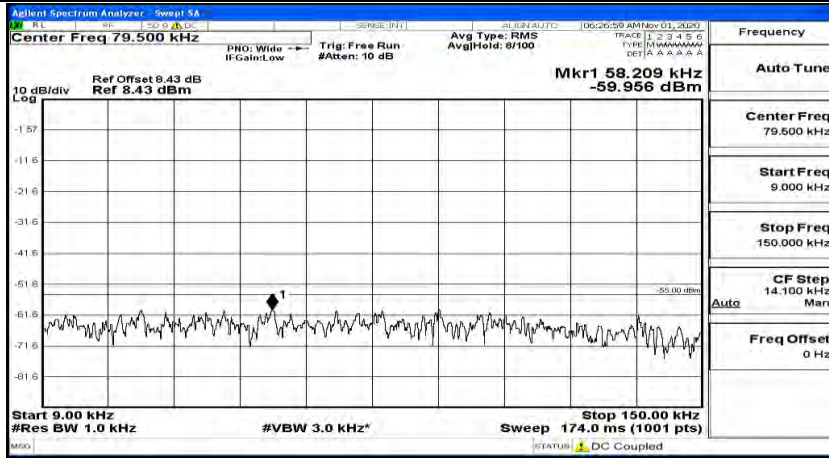

(Channel Bandwidth:20 MHz)_MCH_16QAM_1RB#99