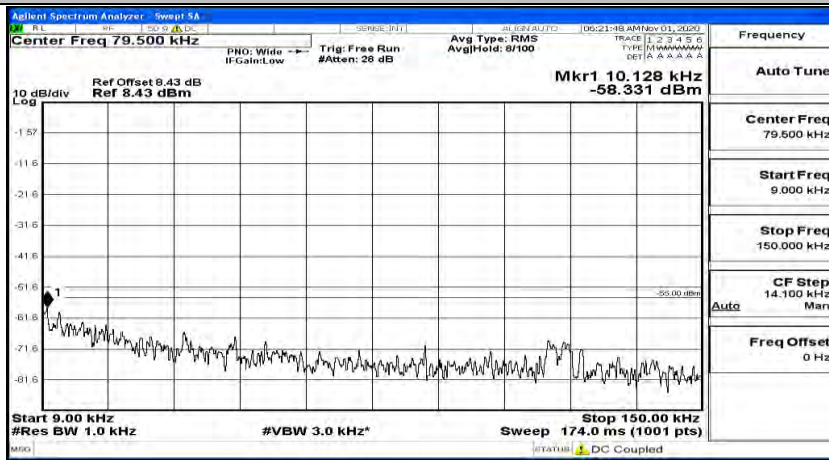

(Channel Bandwidth:15 MHz)\_LCH\_QPSK\_1RB#74

(Channel Bandwidth:15 MHz)\_MCH\_QPSK\_1RB#0

(Channel Bandwidth:15 MHz)\_MCH\_QPSK\_1RB#37

(Channel Bandwidth:15 MHz)\_MCH\_QPSK\_1RB#74

(Channel Bandwidth:15 MHz)\_HCH\_QPSK\_1RB#0