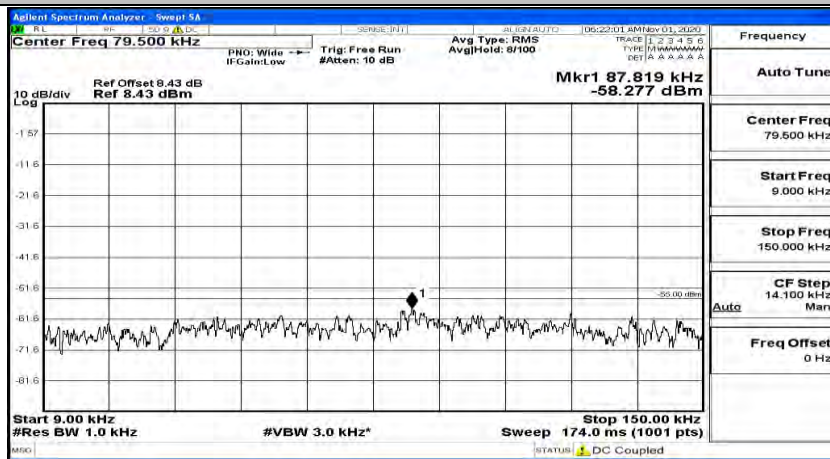

(Channel Bandwidth:15 MHz)\_LCH\_QPSK\_1RB#74

(Channel Bandwidth:15 MHz)\_MCH\_QPSK\_1RB#0

(Channel Bandwidth:15 MHz)\_MCH\_QPSK\_1RB#37

(Channel Bandwidth:15 MHz)\_MCH\_QPSK\_1RB#74

(Channel Bandwidth:15 MHz)\_HCH\_QPSK\_1RB#0