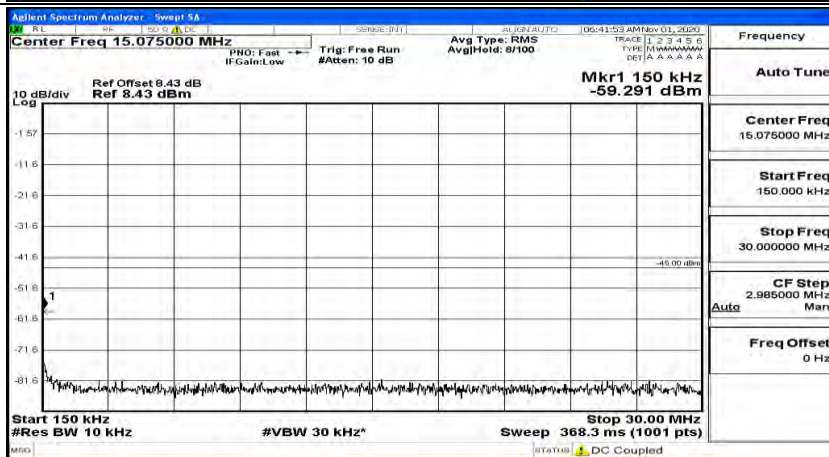

(Channel Bandwidth:15 MHz)\_HCH\_QPSK\_1RB#37

(Channel Bandwidth:15 MHz)\_HCH\_QPSK\_1RB#74

(Channel Bandwidth:15 MHz)\_LCH\_16QAM\_1RB#0

(Channel Bandwidth:15 MHz) LCH\_16QAM\_1RB#37

(Channel Bandwidth:15 MHz) LCH\_16QAM\_1RB#74