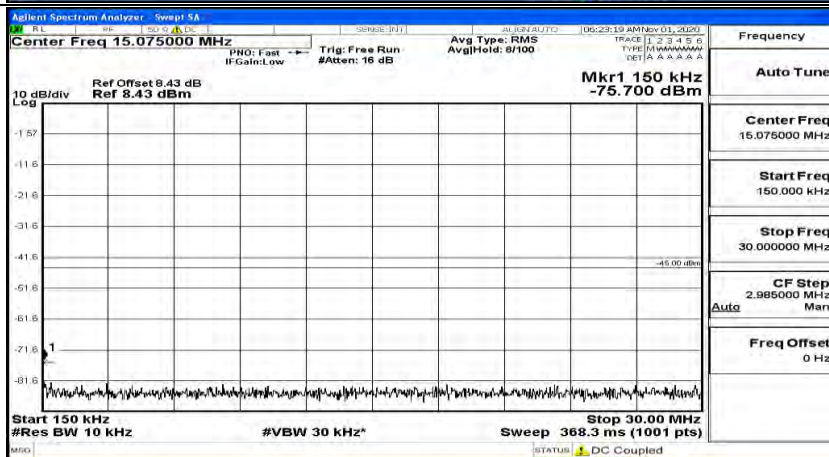

(Channel Bandwidth:15 MHz)\_LCH\_QPSK\_1RB#74

(Channel Bandwidth:15 MHz)\_MCH\_QPSK\_1RB#0

(Channel Bandwidth:15 MHz)\_MCH\_QPSK\_1RB#37

(Channel Bandwidth:15 MHz)\_MCH\_QPSK\_1RB#74

(Channel Bandwidth:15 MHz)\_HCH\_QPSK\_1RB#0