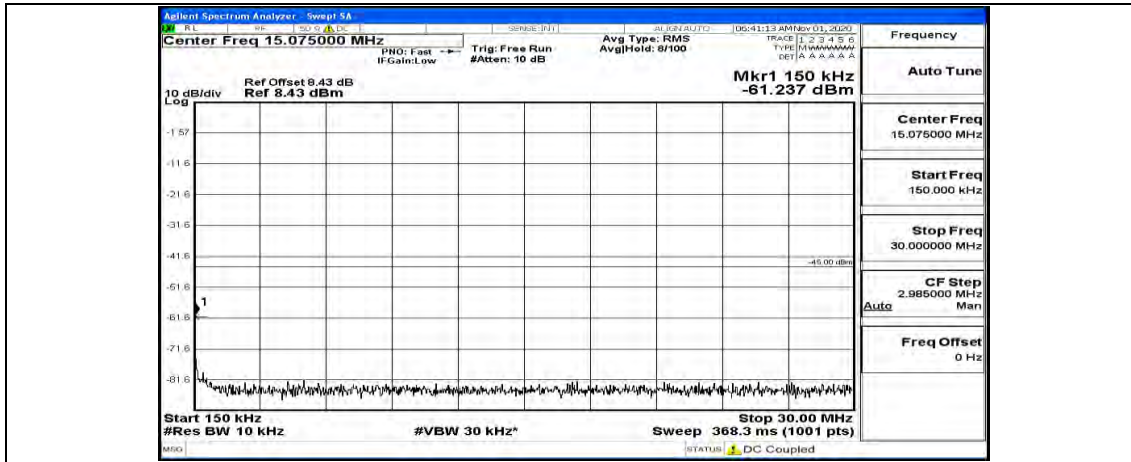

(Channel Bandwidth:20 MHz)_LCH_16QAM_1RB#0