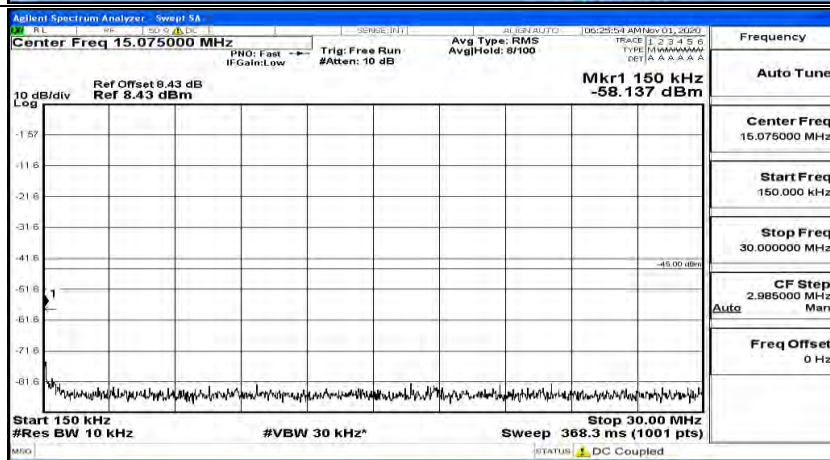

(Channel Bandwidth:20 MHz)\_HCH\_QPSK\_1RB#99

(Channel Bandwidth:20 MHz)\_LCH\_16QAM\_1RB#0

(Channel Bandwidth:20 MHz) LCH\_16QAM\_1RB#49

(Channel Bandwidth:20 MHz) LCH\_16QAM\_1RB#99

(Channel Bandwidth:20 MHz)\_MCH\_16QAM\_1RB#0