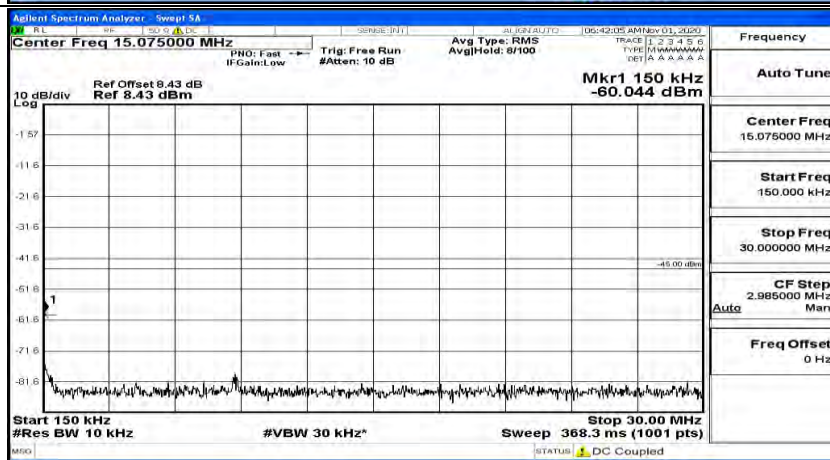

(Channel Bandwidth:15 MHz)\_HCH\_QPSK\_1RB#37

(Channel Bandwidth:15 MHz)\_HCH\_QPSK\_1RB#74

(Channel Bandwidth:15 MHz)\_LCH\_16QAM\_1RB#0

(Channel Bandwidth:15 MHz) LCH\_16QAM\_1RB#37

(Channel Bandwidth:15 MHz) LCH\_16QAM\_1RB#74