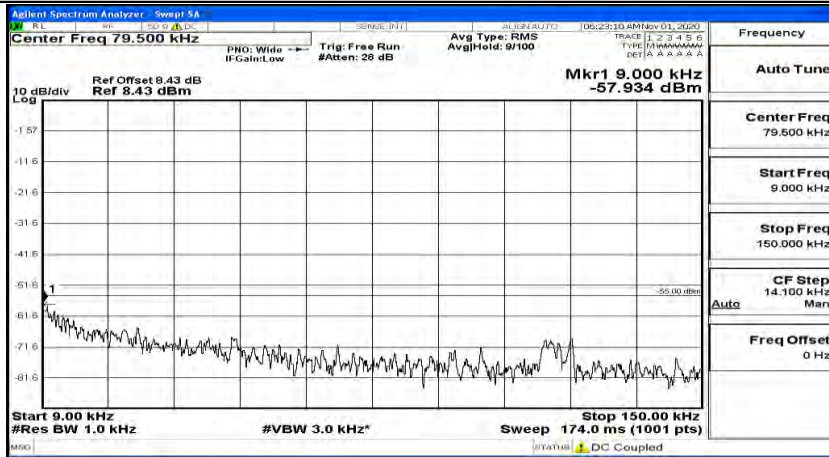

(Channel Bandwidth:15 MHz)\_LCH\_QPSK\_1RB#74

(Channel Bandwidth:15 MHz)\_MCH\_QPSK\_1RB#0

(Channel Bandwidth:15 MHz)\_MCH\_QPSK\_1RB#37

(Channel Bandwidth:15 MHz)\_MCH\_QPSK\_1RB#74

(Channel Bandwidth:15 MHz)\_HCH\_QPSK\_1RB#0