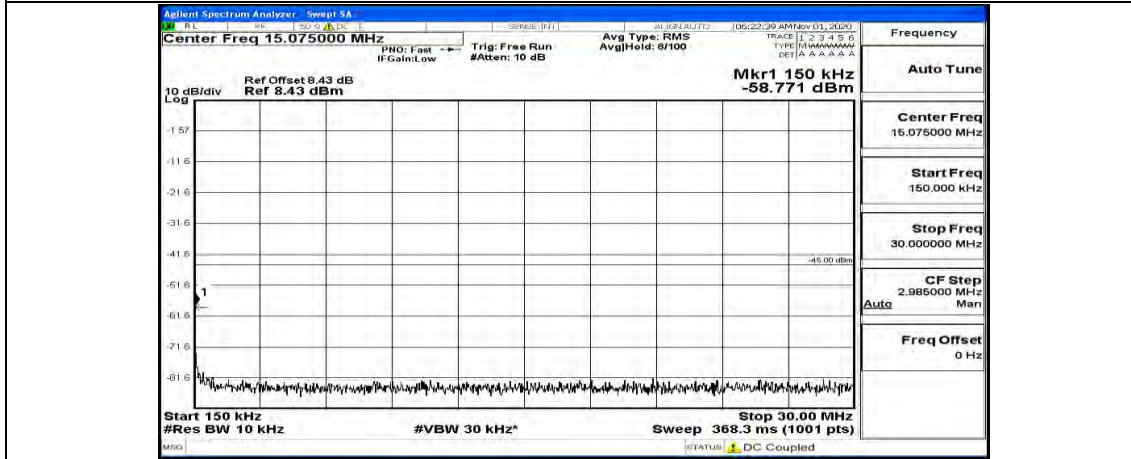

(Channel Bandwidth:15 MHz)_MCH_16QAM_1RB#74