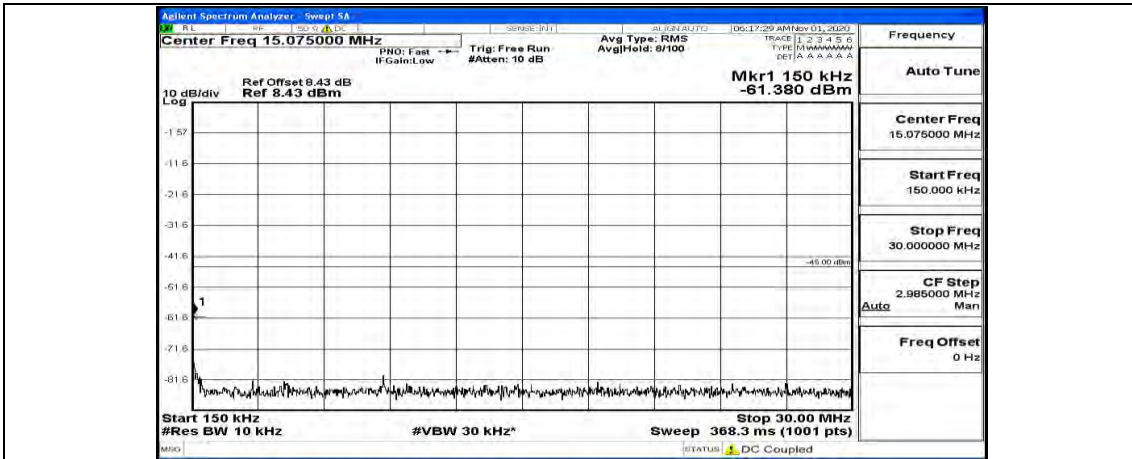

Channel Bandwidth: 10 MHz\_HCH\_QPSK\_1RB#0

Channel Bandwidth: 10 MHz\_HCH\_QPSK\_1RB#24

Channel Bandwidth: 10 MHz\_HCH\_QPSK\_1RB#49

Channel Bandwidth: 10 MHz\_LCH\_16QAM\_1RB#0

Channel Bandwidth: 10 MHz\_LCH\_16QAM\_1RB#24

Channel Bandwidth: 10 MHz\_LCH\_16QAM\_1RB#49

Channel Bandwidth: 10 MHz\_MCH\_16QAM\_1RB#0

Channel Bandwidth: 10 MHz\_MCH\_16QAM\_1RB#24

Channel Bandwidth: 10 MHz\_MCH\_16QAM\_1RB#49

Channel Bandwidth: 10 MHz\_HCH\_16QAM\_1RB#0