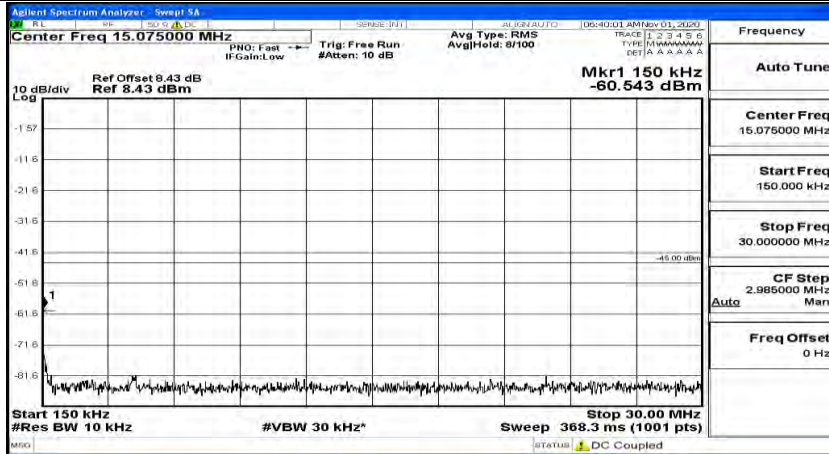

Channel Bandwidth: 10 MHz\_HCH\_16QAM\_1RB#24

Channel Bandwidth: 10 MHz\_HCH\_16QAM\_1RB#49

Channel Bandwidth: 15 MHz

(Channel Bandwidth:15 MHz)\_LCH\_QPSK\_1RB#0

(Channel Bandwidth:15 MHz)\_LCH\_QPSK\_1RB#37