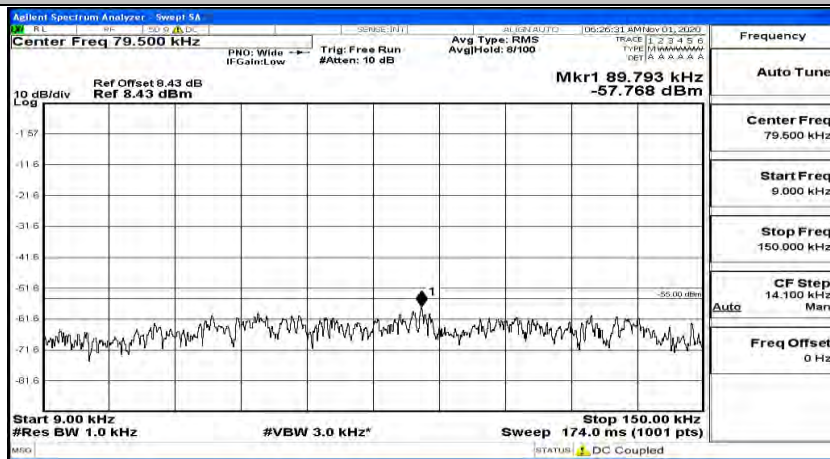

(Channel Bandwidth:20 MHz)\_MCH\_QPSK\_1RB#0

(Channel Bandwidth:20 MHz)\_MCH\_QPSK\_1RB#49

(Channel Bandwidth:20 MHz)\_MCH\_QPSK\_1RB#99

(Channel Bandwidth:20 MHz)\_HCH\_QPSK\_1RB#0

(Channel Bandwidth:20 MHz)\_HCH\_QPSK\_1RB#49