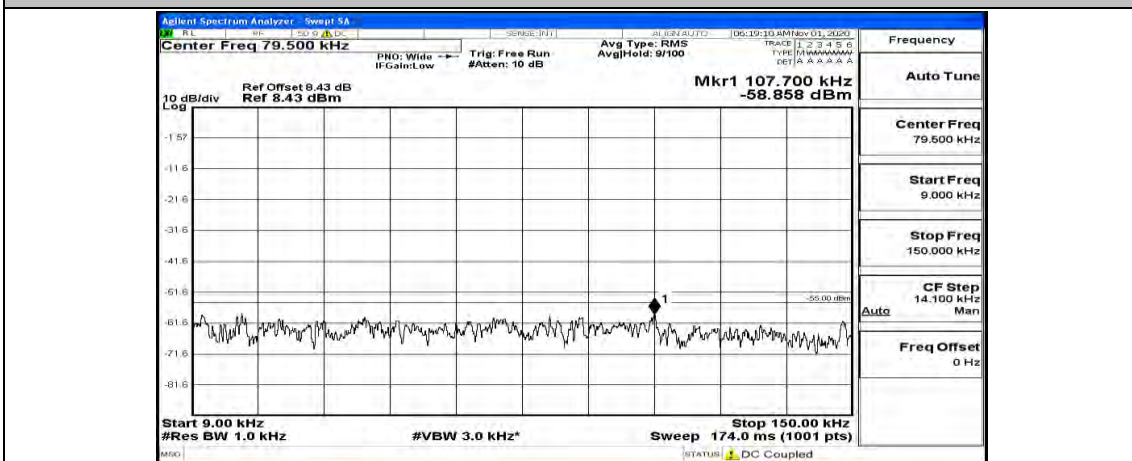

Channel Bandwidth: 10 MHz\_LCH\_16QAM\_1RB#49

Channel Bandwidth: 10 MHz\_MCH\_16QAM\_1RB#0

Channel Bandwidth: 10 MHz\_MCH\_16QAM\_1RB#24

Channel Bandwidth: 10 MHz\_MCH\_16QAM\_1RB#49

Channel Bandwidth: 10 MHz\_HCH\_16QAM\_1RB#0