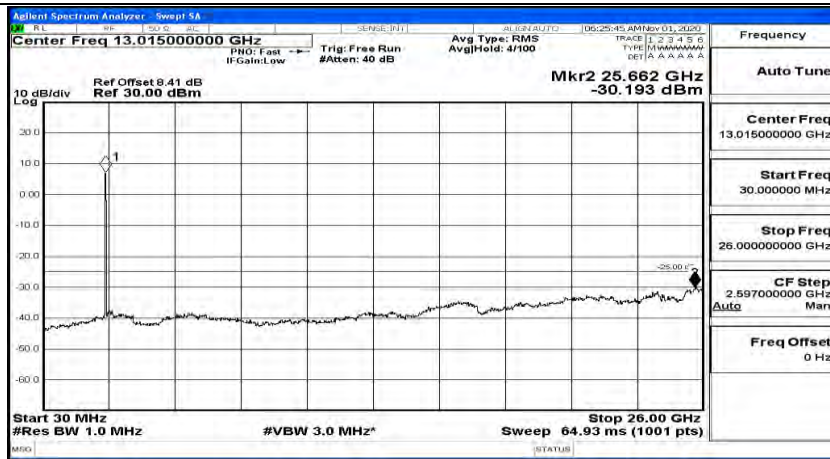

(Channel Bandwidth:20 MHz)\_HCH\_QPSK\_1RB#99

(Channel Bandwidth:20 MHz)\_LCH\_16QAM\_1RB#0

(Channel Bandwidth:20 MHz) LCH\_16QAM\_1RB#49

(Channel Bandwidth:20 MHz) LCH\_16QAM\_1RB#99

(Channel Bandwidth:20 MHz)\_MCH\_16QAM\_1RB#0