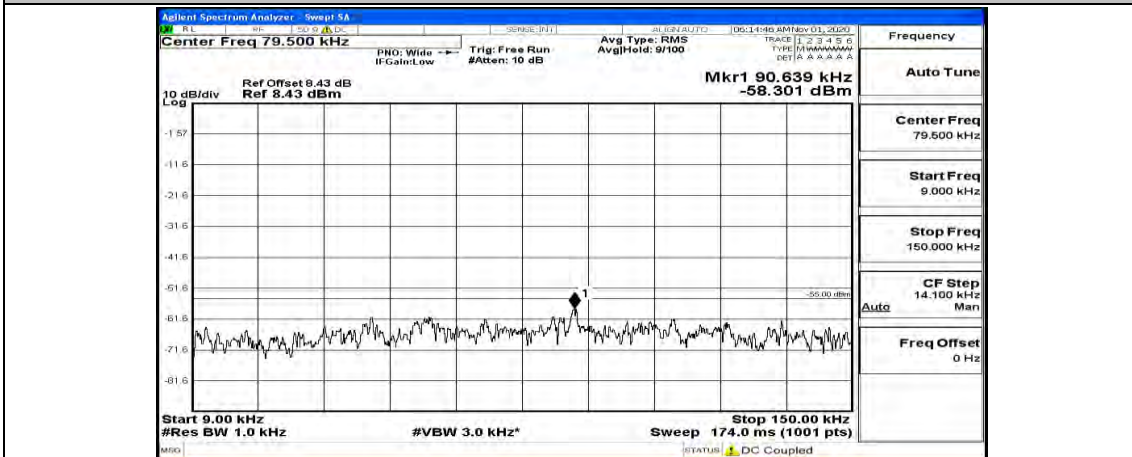

Channel Bandwidth: 10 MHz

Channel Bandwidth: 10 MHz\_LCH\_QPSK\_1RB#49

Channel Bandwidth: 10 MHz\_MCH\_QPSK\_1RB#0

Channel Bandwidth: 10 MHz\_MCH\_QPSK\_1RB#24

Channel Bandwidth: 10 MHz\_MCH\_QPSK\_1RB#49