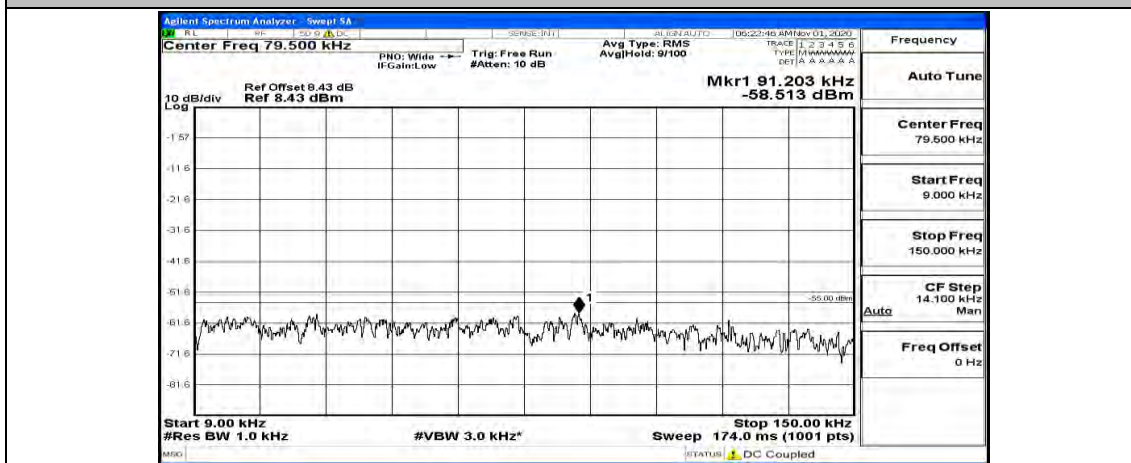

(Channel Bandwidth:15 MHz)_MCH_16QAM_1RB#74