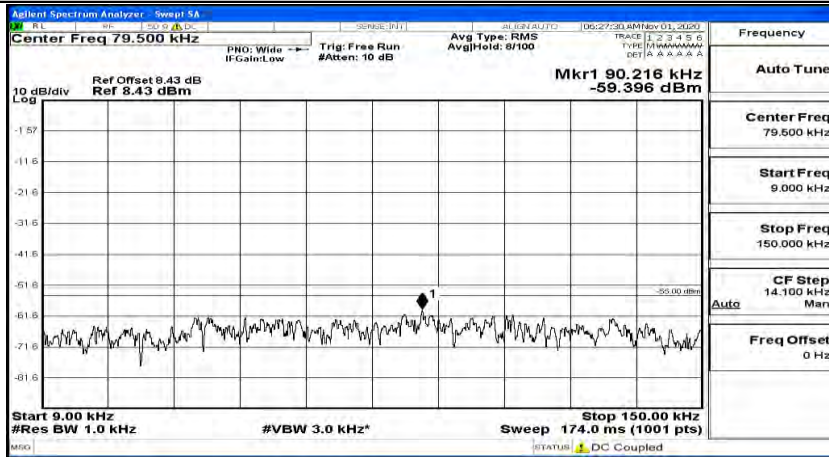

(Channel Bandwidth:20 MHz)\_MCH\_QPSK\_1RB#0

(Channel Bandwidth:20 MHz)\_MCH\_QPSK\_1RB#49

(Channel Bandwidth:20 MHz)\_MCH\_QPSK\_1RB#99

(Channel Bandwidth:20 MHz)\_HCH\_QPSK\_1RB#0

(Channel Bandwidth:20 MHz)\_HCH\_QPSK\_1RB#49