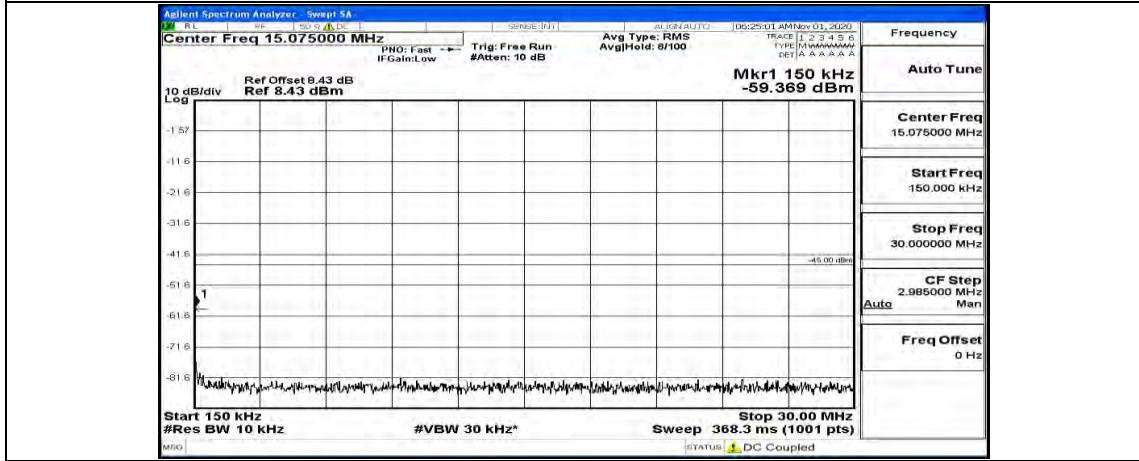

(Channel Bandwidth:15 MHz)\_HCH\_16QAM\_1RB#74

Channel Bandwidth: 20 MHz

(Channel Bandwidth:20 MHz)\_LCH\_QPSK\_1RB#0

(Channel Bandwidth:20 MHz)\_LCH\_QPSK\_1RB#49

(Channel Bandwidth:20 MHz)\_LCH\_QPSK\_1RB#99