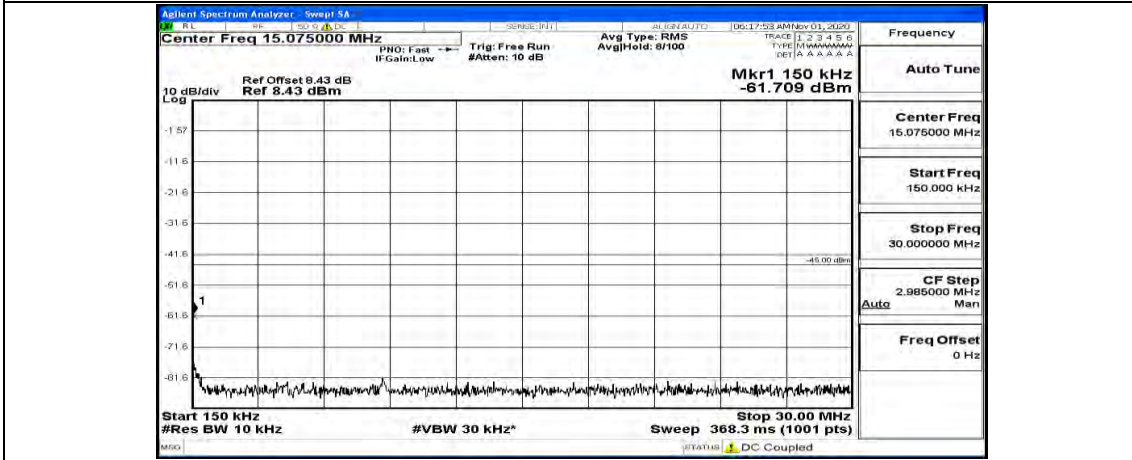

Channel Bandwidth: 10 MHz\_HCH\_QPSK\_1RB#0

Channel Bandwidth: 10 MHz\_HCH\_QPSK\_1RB#24

Channel Bandwidth: 10 MHz\_HCH\_QPSK\_1RB#49

Channel Bandwidth: 10 MHz\_LCH\_16QAM\_1RB#0

Channel Bandwidth: 10 MHz\_LCH\_16QAM\_1RB#24

Channel Bandwidth: 10 MHz\_LCH\_16QAM\_1RB#49

Channel Bandwidth: 10 MHz\_MCH\_16QAM\_1RB#0

Channel Bandwidth: 10 MHz\_MCH\_16QAM\_1RB#24

Channel Bandwidth: 10 MHz\_MCH\_16QAM\_1RB#49

Channel Bandwidth: 10 MHz\_HCH\_16QAM\_1RB#0