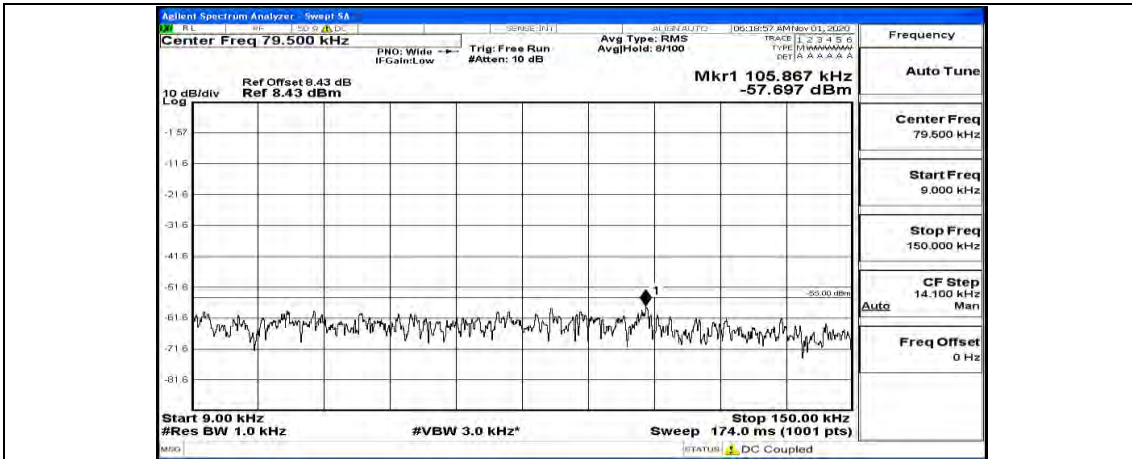

Channel Bandwidth: 10 MHz_MCH_16QAM_1RB#49