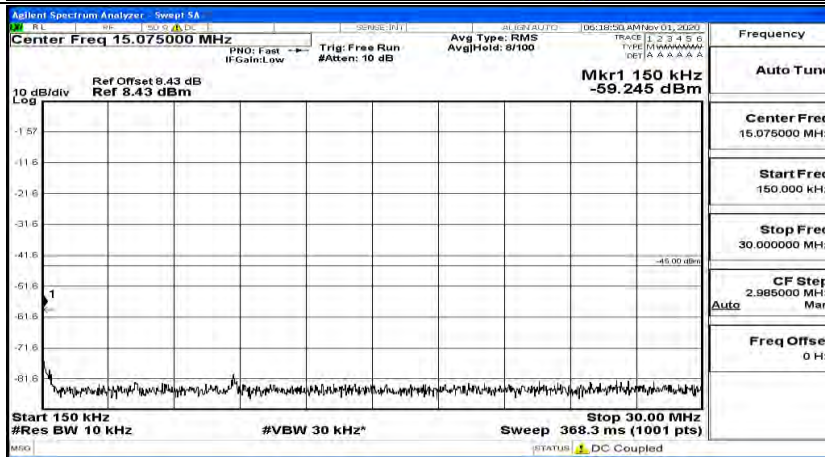

Channel Bandwidth: 10 MHz_MCH_16QAM_1RB#0

Channel Bandwidth: 10 MHz_MCH_16QAM_1RB#24