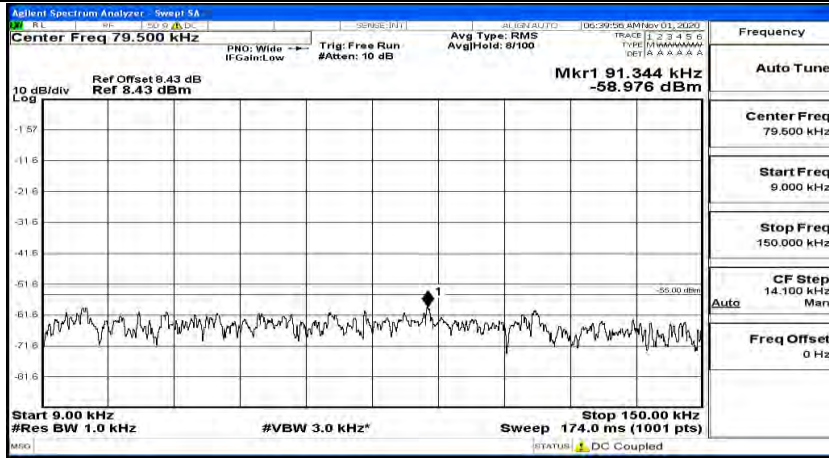

Channel Bandwidth: 10 MHz\_HCH\_16QAM\_1RB#24

Channel Bandwidth: 10 MHz\_HCH\_16QAM\_1RB#49

Channel Bandwidth: 15 MHz

(Channel Bandwidth:15 MHz)\_LCH\_QPSK\_1RB#0

(Channel Bandwidth:15 MHz)\_LCH\_QPSK\_1RB#37