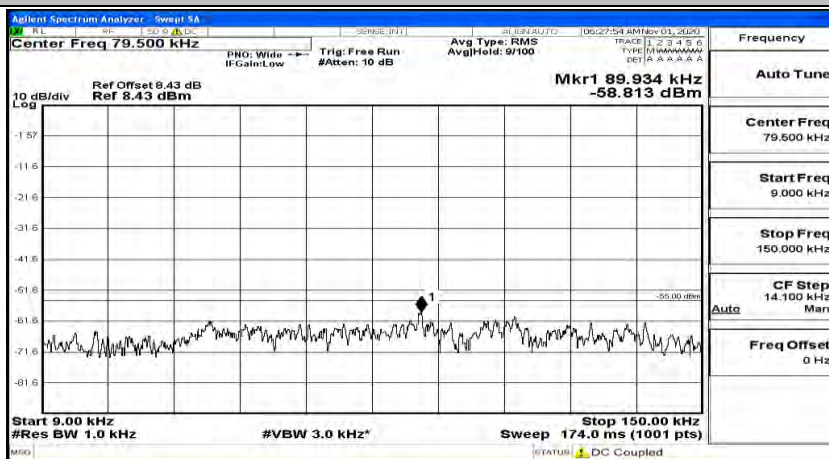

(Channel Bandwidth:20 MHz)_HCH_QPSK_1RB#99