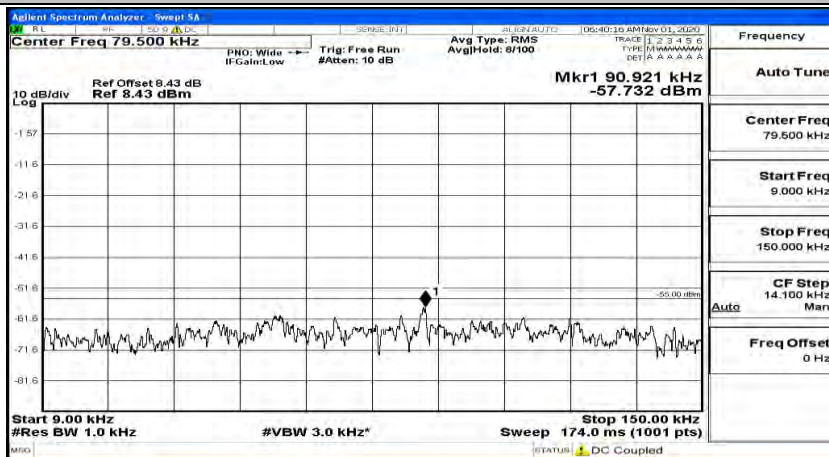

(Channel Bandwidth:15 MHz)_LCH_QPSK_1RB#74