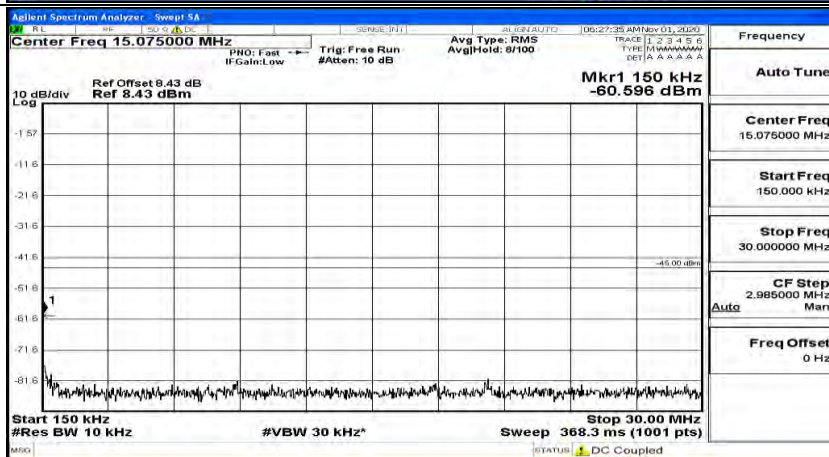

(Channel Bandwidth:20 MHz)\_MCH\_QPSK\_1RB#0

(Channel Bandwidth:20 MHz)\_MCH\_QPSK\_1RB#49

(Channel Bandwidth:20 MHz)\_MCH\_QPSK\_1RB#99

(Channel Bandwidth:20 MHz)\_HCH\_QPSK\_1RB#0

(Channel Bandwidth:20 MHz)\_HCH\_QPSK\_1RB#49