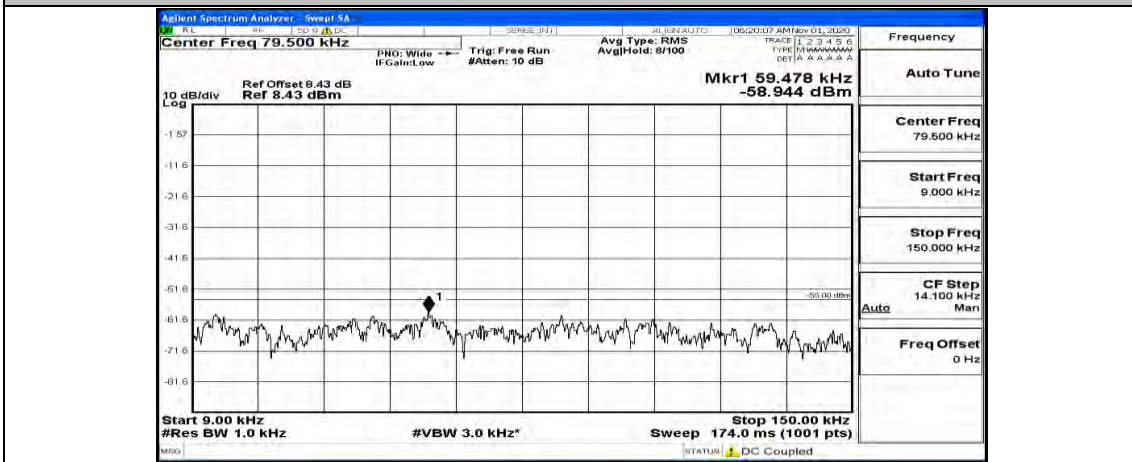

Channel Bandwidth: 10 MHz\_LCH\_16QAM\_1RB#49

Channel Bandwidth: 10 MHz\_MCH\_16QAM\_1RB#0

Channel Bandwidth: 10 MHz\_MCH\_16QAM\_1RB#24

Channel Bandwidth: 10 MHz\_MCH\_16QAM\_1RB#49

Channel Bandwidth: 10 MHz\_HCH\_16QAM\_1RB#0