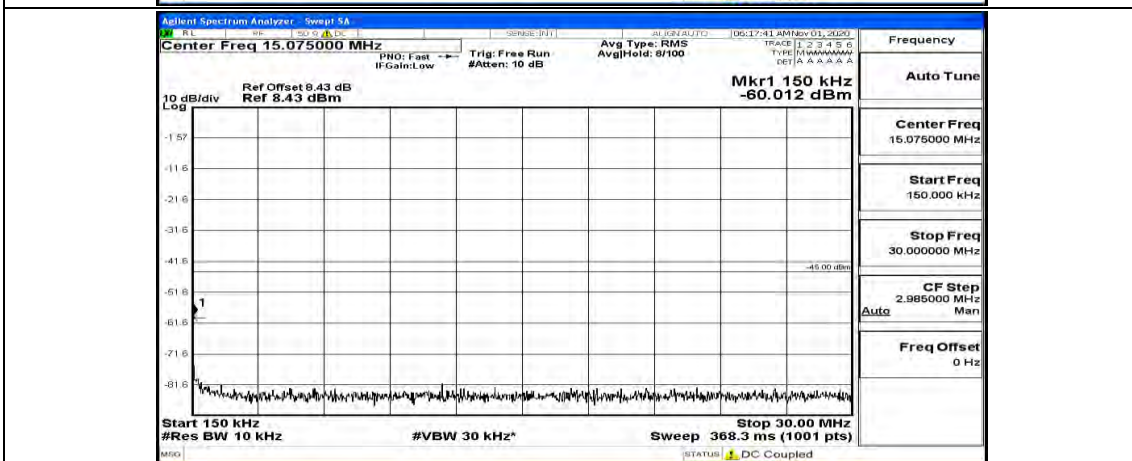

Channel Bandwidth: 10 MHz\_HCH\_QPSK\_1RB#0

Channel Bandwidth: 10 MHz\_HCH\_QPSK\_1RB#24

Channel Bandwidth: 10 MHz\_HCH\_QPSK\_1RB#49

Channel Bandwidth: 10 MHz\_LCH\_16QAM\_1RB#0

Channel Bandwidth: 10 MHz\_LCH\_16QAM\_1RB#24

Channel Bandwidth: 10 MHz\_LCH\_16QAM\_1RB#49

Channel Bandwidth: 10 MHz\_MCH\_16QAM\_1RB#0

Channel Bandwidth: 10 MHz\_MCH\_16QAM\_1RB#24

Channel Bandwidth: 10 MHz\_MCH\_16QAM\_1RB#49

Channel Bandwidth: 10 MHz\_HCH\_16QAM\_1RB#0