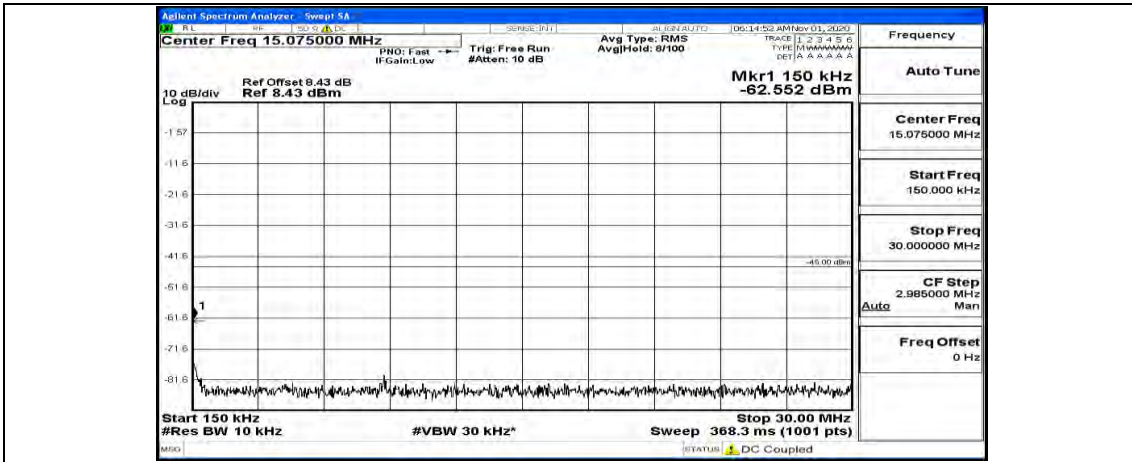

Channel Bandwidth: 10 MHz

Channel Bandwidth: 10 MHz\_LCH\_QPSK\_1RB#49

Channel Bandwidth: 10 MHz\_MCH\_QPSK\_1RB#0

Channel Bandwidth: 10 MHz\_MCH\_QPSK\_1RB#24

Channel Bandwidth: 10 MHz\_MCH\_QPSK\_1RB#49

Channel Bandwidth: 10 MHz\_HCH\_QPSK\_1RB#0

Channel Bandwidth: 10 MHz\_HCH\_QPSK\_1RB#24

Channel Bandwidth: 10 MHz\_HCH\_QPSK\_1RB#49

Channel Bandwidth: 10 MHz\_LCH\_16QAM\_1RB#0

Channel Bandwidth: 10 MHz\_LCH\_16QAM\_1RB#24