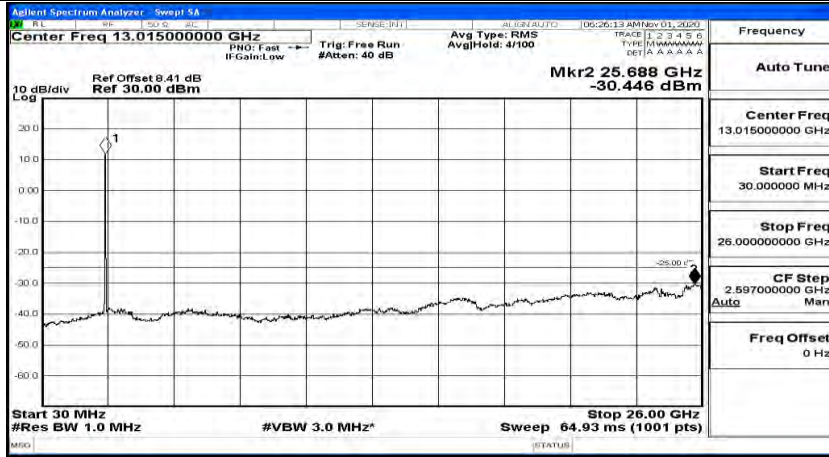

(Channel Bandwidth:20 MHz)_MCH_QPSK_1RB#49