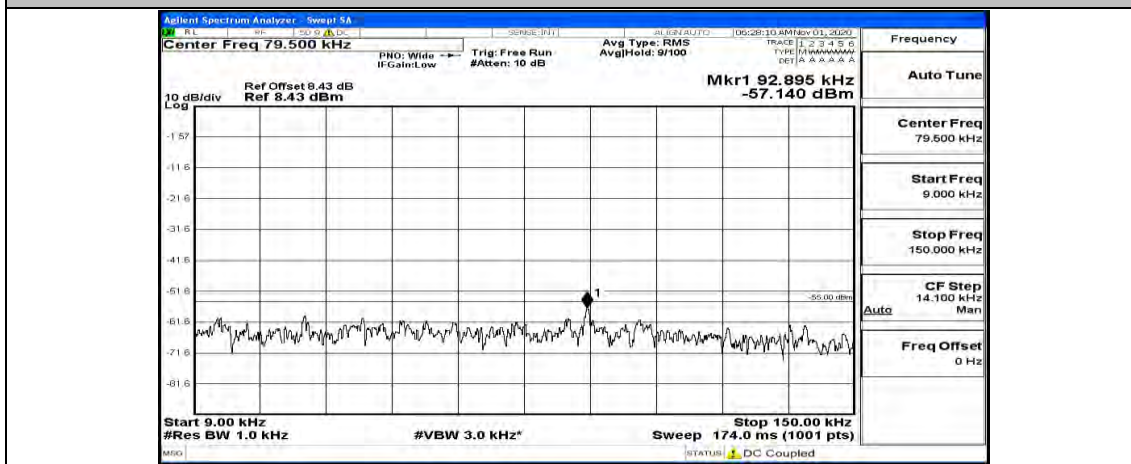

(Channel Bandwidth:20 MHz)\_MCH\_16QAM\_1RB#49

(Channel Bandwidth:20 MHz)\_MCH\_16QAM\_1RB#99

(Channel Bandwidth:20 MHz)\_HCH\_16QAM\_1RB#0

(Channel Bandwidth:20 MHz) HCH\_16QAM\_1RB#49

(Channel Bandwidth:20 MHz)\_HCH\_16QAM\_1RB#99