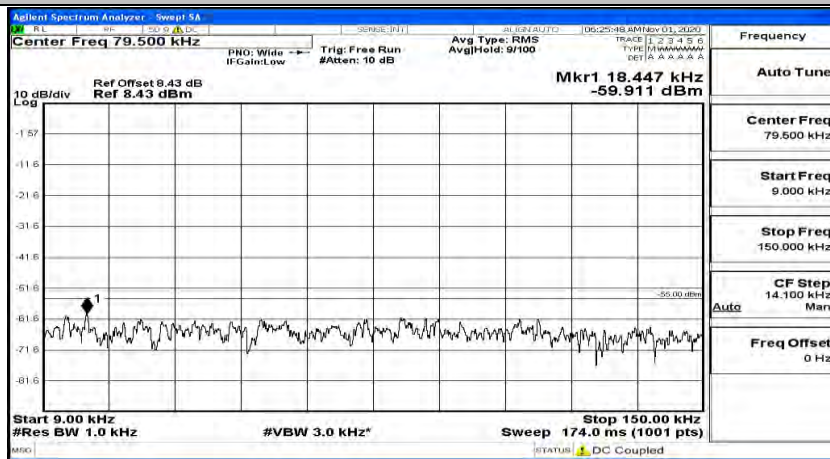

(Channel Bandwidth:20 MHz)\_HCH\_QPSK\_1RB#99

(Channel Bandwidth:20 MHz)\_LCH\_16QAM\_1RB#0

(Channel Bandwidth:20 MHz) LCH\_16QAM\_1RB#49

(Channel Bandwidth:20 MHz) LCH\_16QAM\_1RB#99

(Channel Bandwidth:20 MHz)\_MCH\_16QAM\_1RB#0