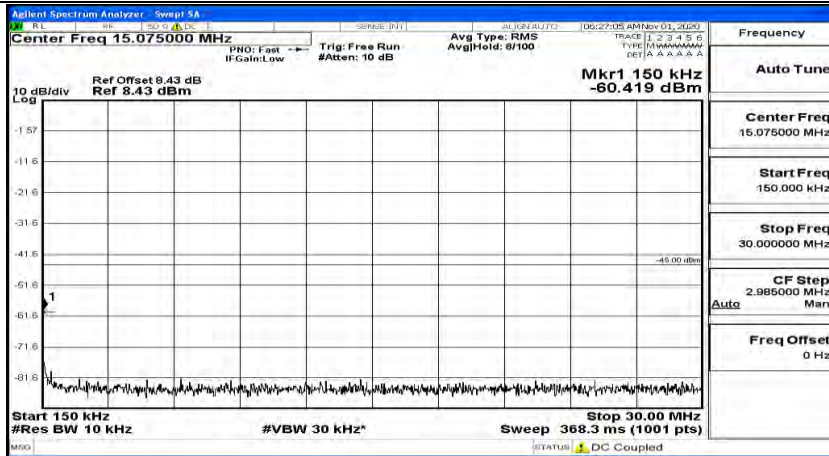

(Channel Bandwidth:20 MHz)_MCH_16QAM_1RB#99