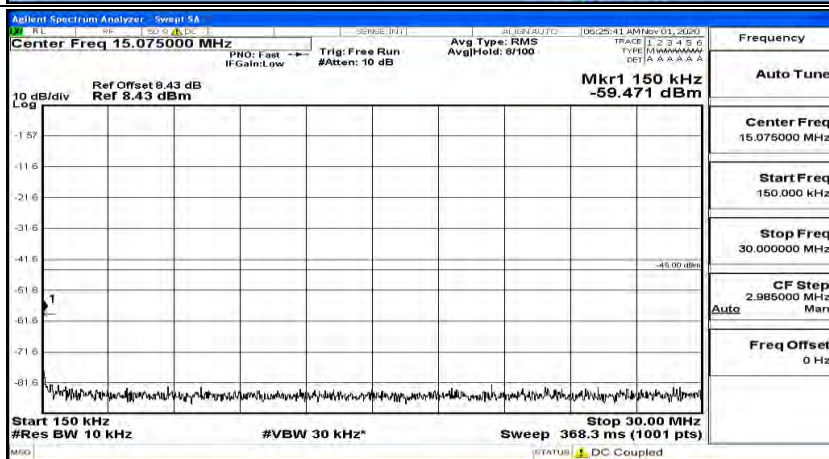

(Channel Bandwidth:20 MHz)\_HCH\_QPSK\_1RB#99

(Channel Bandwidth:20 MHz)\_LCH\_16QAM\_1RB#0

(Channel Bandwidth:20 MHz) LCH\_16QAM\_1RB#49

(Channel Bandwidth:20 MHz) LCH\_16QAM\_1RB#99

(Channel Bandwidth:20 MHz)\_MCH\_16QAM\_1RB#0