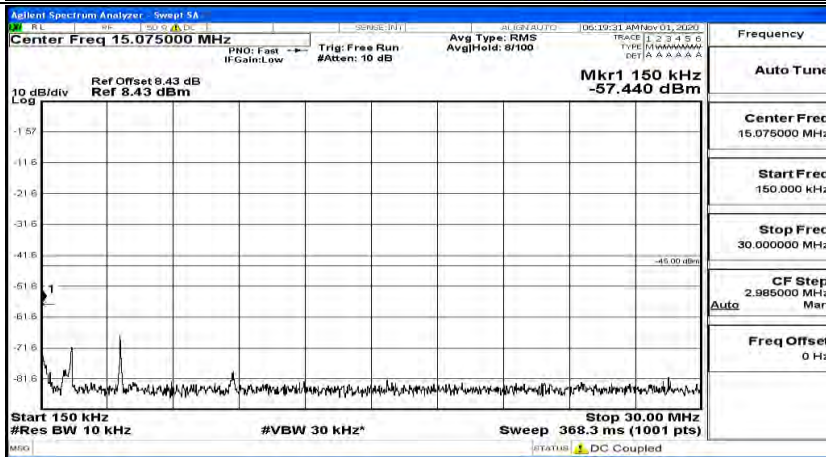

Channel Bandwidth: 10 MHz_HCH_QPSK_1RB#0

Channel Bandwidth: 10 MHz_HCH_QPSK_1RB#24