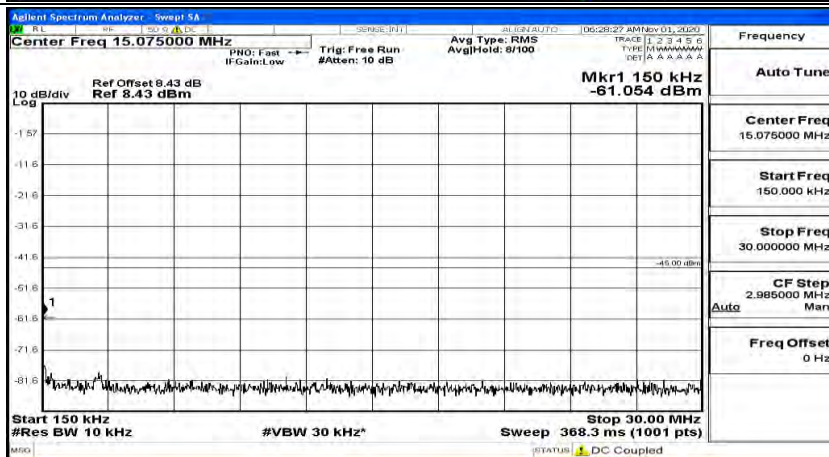

(Channel Bandwidth:20 MHz)\_MCH\_16QAM\_1RB#49

(Channel Bandwidth:20 MHz)\_MCH\_16QAM\_1RB#99

(Channel Bandwidth:20 MHz)\_HCH\_16QAM\_1RB#0

(Channel Bandwidth:20 MHz) HCH\_16QAM\_1RB#49

(Channel Bandwidth:20 MHz)\_HCH\_16QAM\_1RB#99