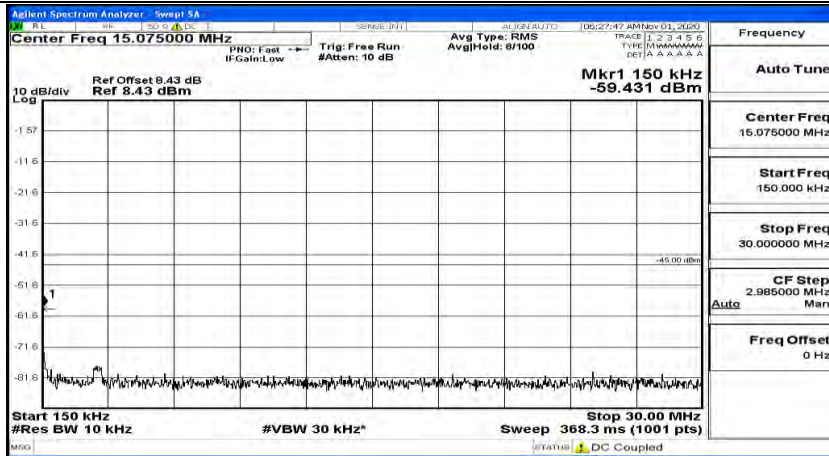

(Channel Bandwidth:20 MHz)\_MCH\_QPSK\_1RB#0

(Channel Bandwidth:20 MHz)\_MCH\_QPSK\_1RB#49

(Channel Bandwidth:20 MHz)\_MCH\_QPSK\_1RB#99

(Channel Bandwidth:20 MHz)\_HCH\_QPSK\_1RB#0

(Channel Bandwidth:20 MHz)\_HCH\_QPSK\_1RB#49