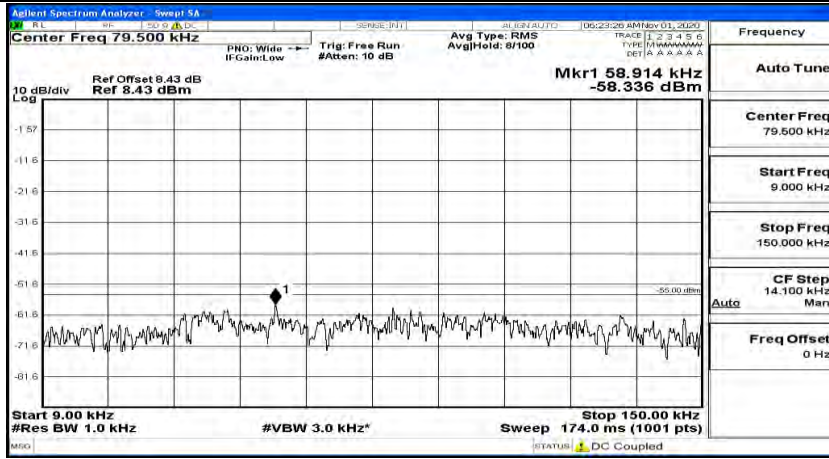

(Channel Bandwidth:15 MHz)_HCH_QPSK_1RB#74