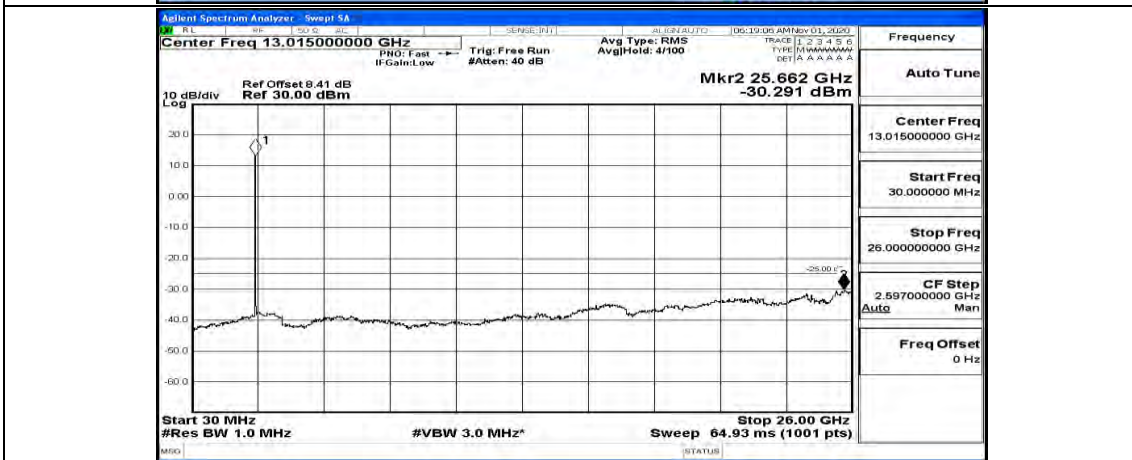

Channel Bandwidth: 10 MHz\_HCH\_QPSK\_1RB#0

Channel Bandwidth: 10 MHz\_HCH\_QPSK\_1RB#24

Channel Bandwidth: 10 MHz\_HCH\_QPSK\_1RB#49

Channel Bandwidth: 10 MHz\_LCH\_16QAM\_1RB#0

Channel Bandwidth: 10 MHz\_LCH\_16QAM\_1RB#24

Channel Bandwidth: 10 MHz\_LCH\_16QAM\_1RB#49

Channel Bandwidth: 10 MHz\_MCH\_16QAM\_1RB#0

Channel Bandwidth: 10 MHz\_MCH\_16QAM\_1RB#24

Channel Bandwidth: 10 MHz\_MCH\_16QAM\_1RB#49

Channel Bandwidth: 10 MHz\_HCH\_16QAM\_1RB#0