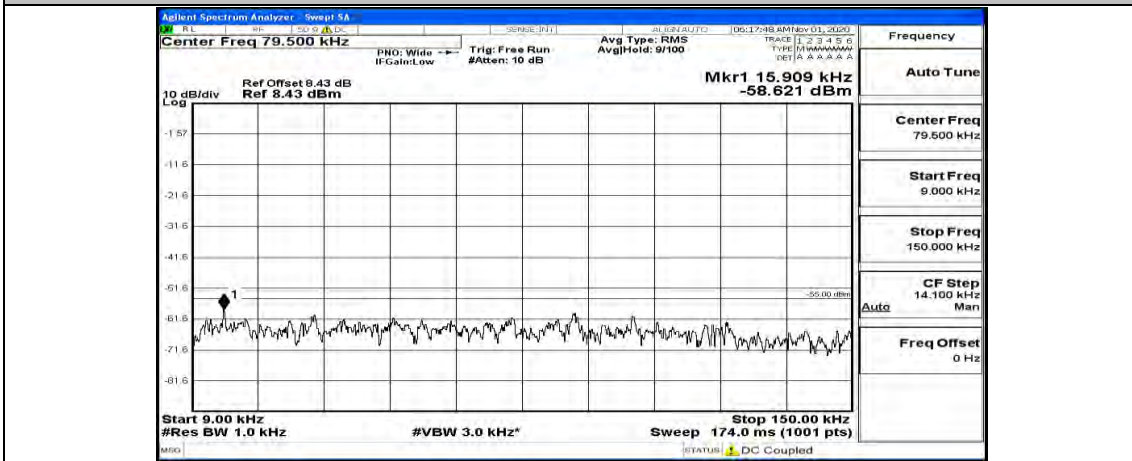

Channel Bandwidth: 10 MHz_LCH_16QAM_1RB#49