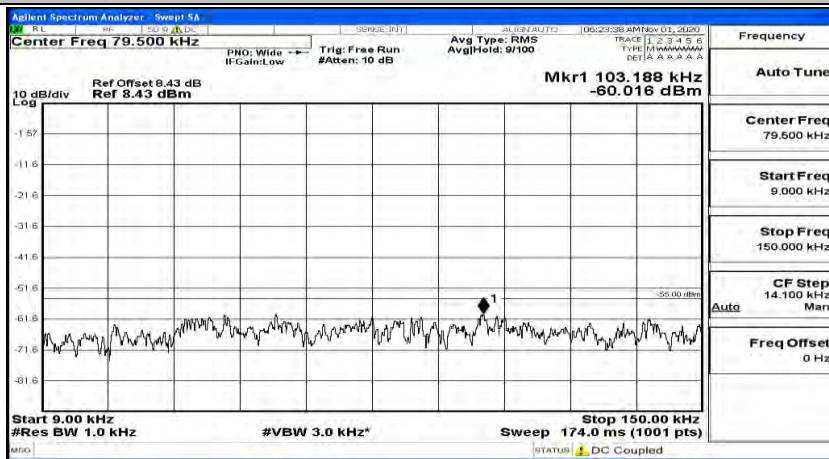

(Channel Bandwidth:15 MHz)_HCH_QPSK_1RB#74