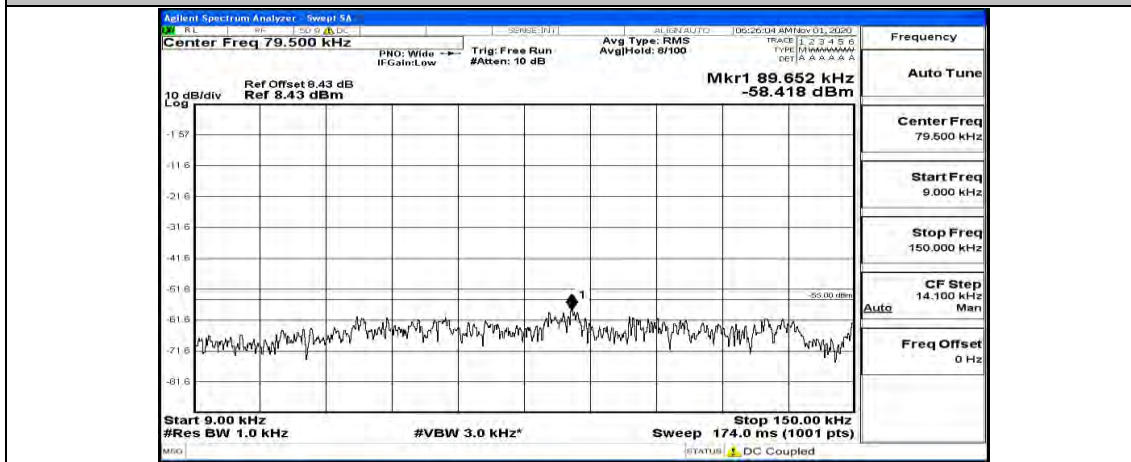

(Channel Bandwidth:20 MHz)_MCH_QPSK_1RB#0