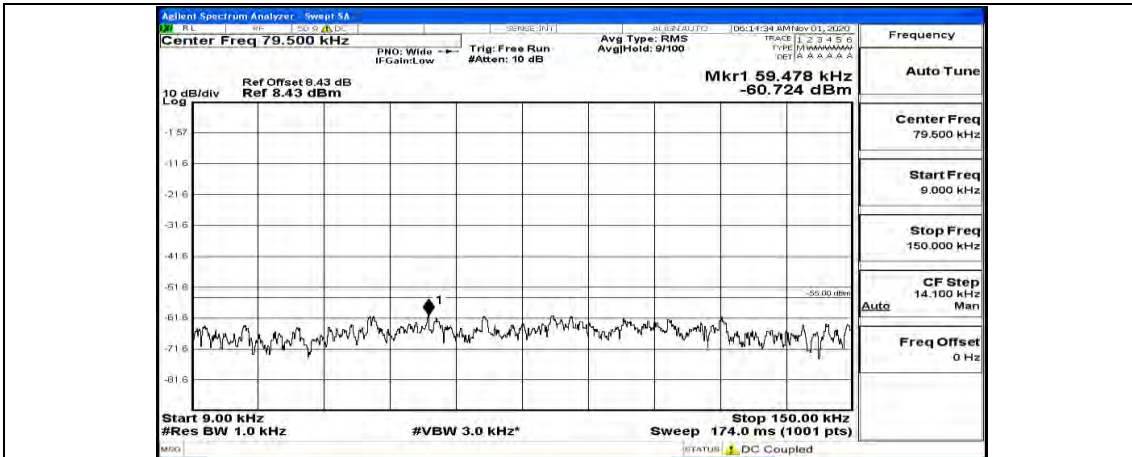

Channel Bandwidth: 10 MHz

Channel Bandwidth: 10 MHz\_LCH\_QPSK\_1RB#49

Channel Bandwidth: 10 MHz\_MCH\_QPSK\_1RB#0

Channel Bandwidth: 10 MHz\_MCH\_QPSK\_1RB#24

Channel Bandwidth: 10 MHz\_MCH\_QPSK\_1RB#49