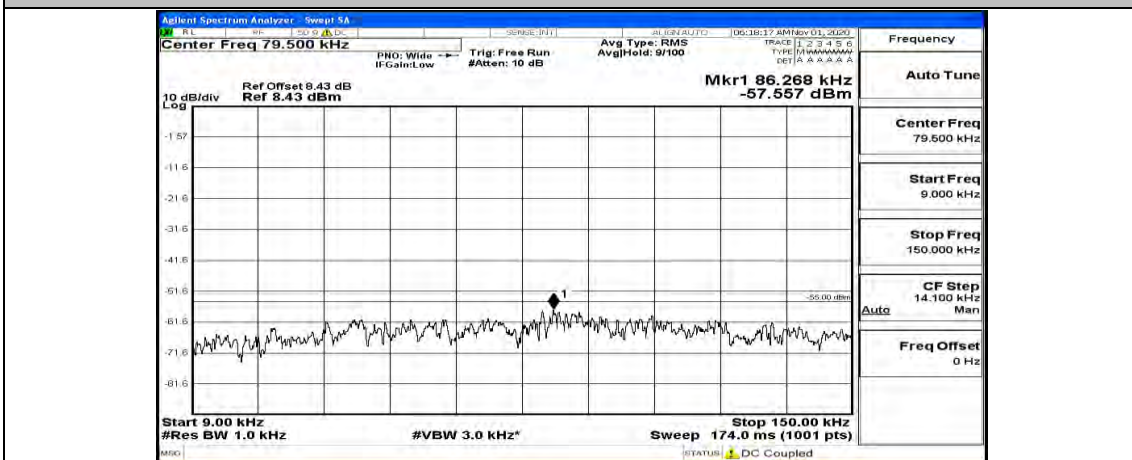

Channel Bandwidth: 10 MHz

Channel Bandwidth: 10 MHz\_LCH\_QPSK\_1RB#49

Channel Bandwidth: 10 MHz\_MCH\_QPSK\_1RB#0

Channel Bandwidth: 10 MHz\_MCH\_QPSK\_1RB#24

Channel Bandwidth: 10 MHz\_MCH\_QPSK\_1RB#49