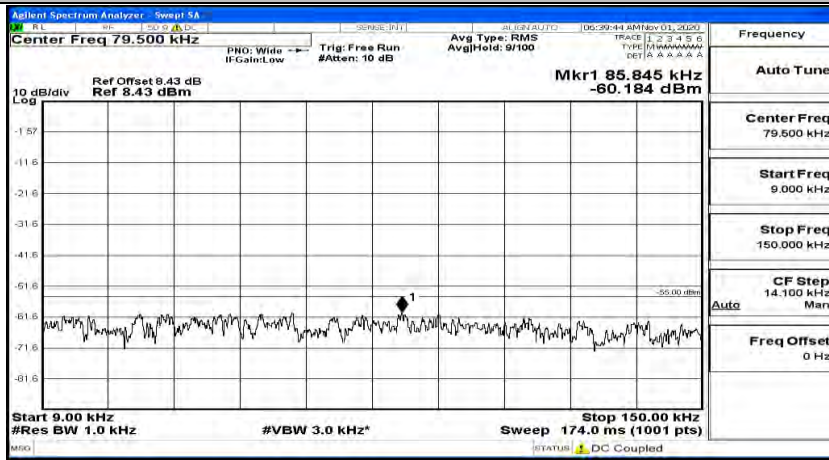

Channel Bandwidth: 10 MHz\_HCH\_16QAM\_1RB#24

Channel Bandwidth: 10 MHz\_HCH\_16QAM\_1RB#49

Channel Bandwidth: 15 MHz

(Channel Bandwidth:15 MHz)\_LCH\_QPSK\_1RB#0

(Channel Bandwidth:15 MHz)\_LCH\_QPSK\_1RB#37