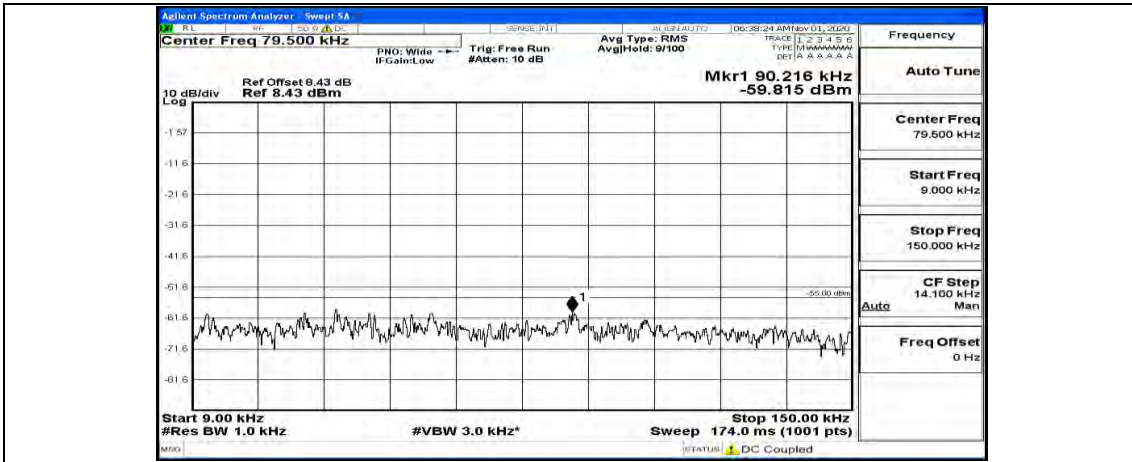

Channel Bandwidth: 10 MHz\_HCH\_QPSK\_1RB#0

Channel Bandwidth: 10 MHz\_HCH\_QPSK\_1RB#24

Channel Bandwidth: 10 MHz\_HCH\_QPSK\_1RB#49

Channel Bandwidth: 10 MHz\_LCH\_16QAM\_1RB#0

Channel Bandwidth: 10 MHz\_LCH\_16QAM\_1RB#24