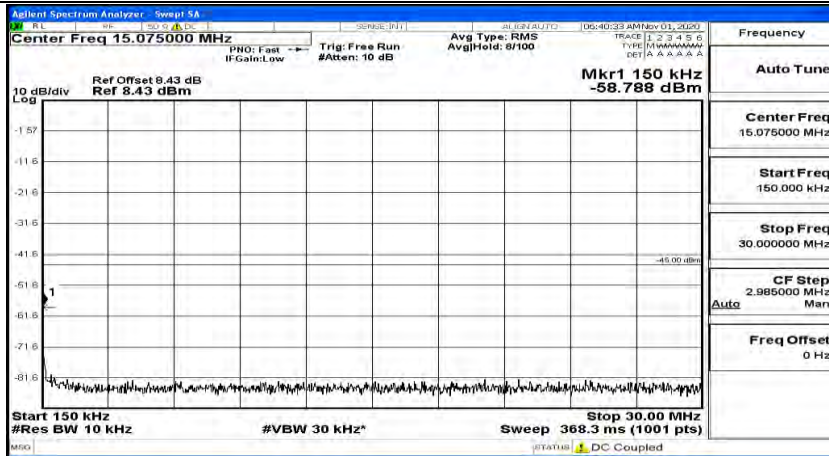

(Channel Bandwidth:15 MHz)_HCH_QPSK_1RB#74