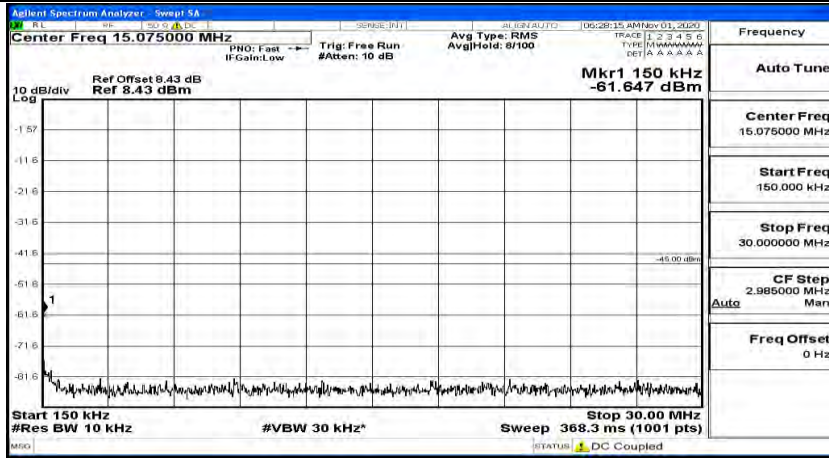

(Channel Bandwidth:20 MHz)\_MCH\_16QAM\_1RB#49

(Channel Bandwidth:20 MHz)\_MCH\_16QAM\_1RB#99

(Channel Bandwidth:20 MHz)\_HCH\_16QAM\_1RB#0

(Channel Bandwidth:20 MHz) HCH\_16QAM\_1RB#49

(Channel Bandwidth:20 MHz)\_HCH\_16QAM\_1RB#99