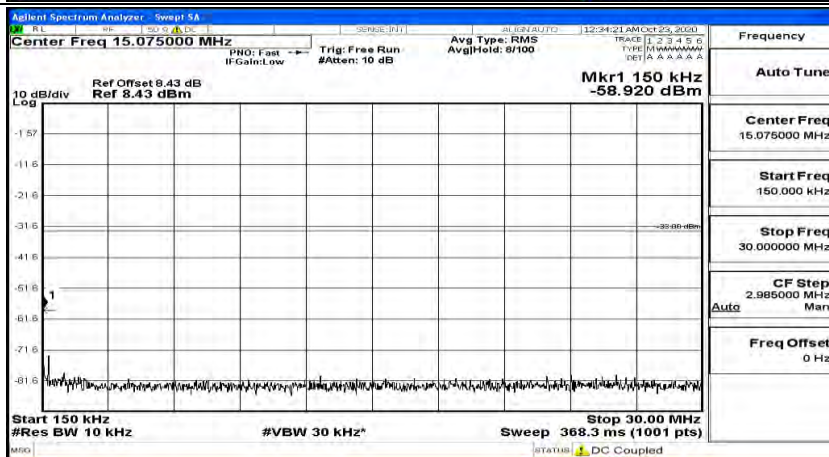

(Channel Bandwidth:15 MHz)_MCH_QPSK_1RB#37