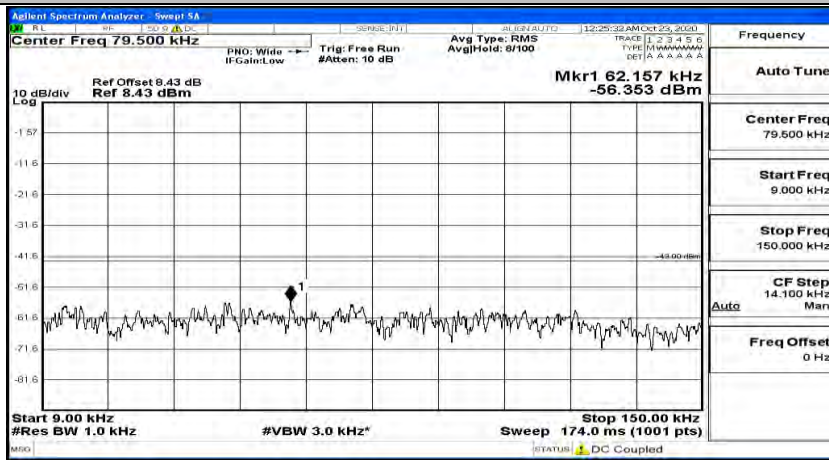

(Channel Bandwidth: 5 MHz)_HCH_QPSK_1RB#12

(Channel Bandwidth: 5 MHz)_HCH_QPSK_1RB#24

(Channel Bandwidth: 5 MHz)_LCH_16QAM_1RB#0

(Channel Bandwidth: 5 MHz)_LCH_16QAM_1RB#12

(Channel Bandwidth: 5 MHz) LCH_16QAM_1RB#24