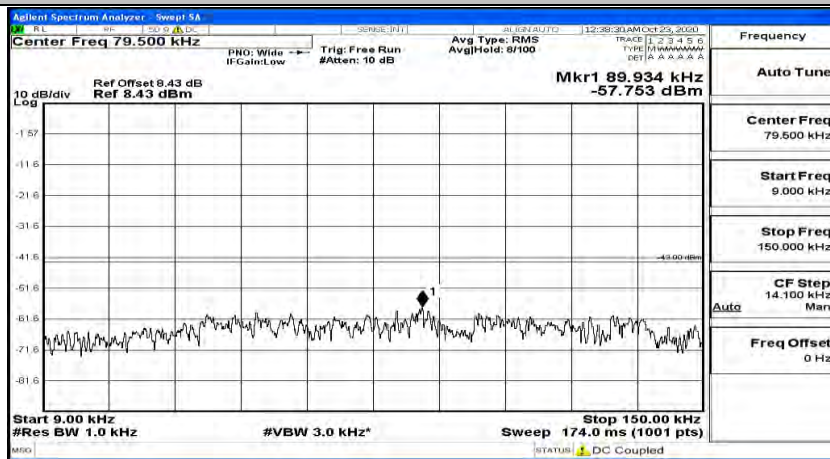

(Channel Bandwidth:20 MHz)_MCH_QPSK_1RB#99