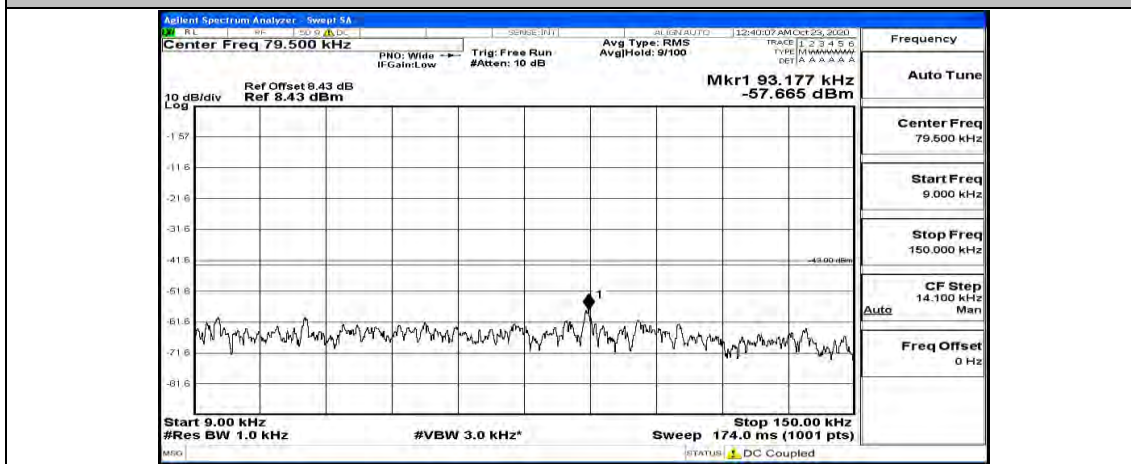

(Channel Bandwidth:20 MHz)_HCH_16QAM_1RB#0