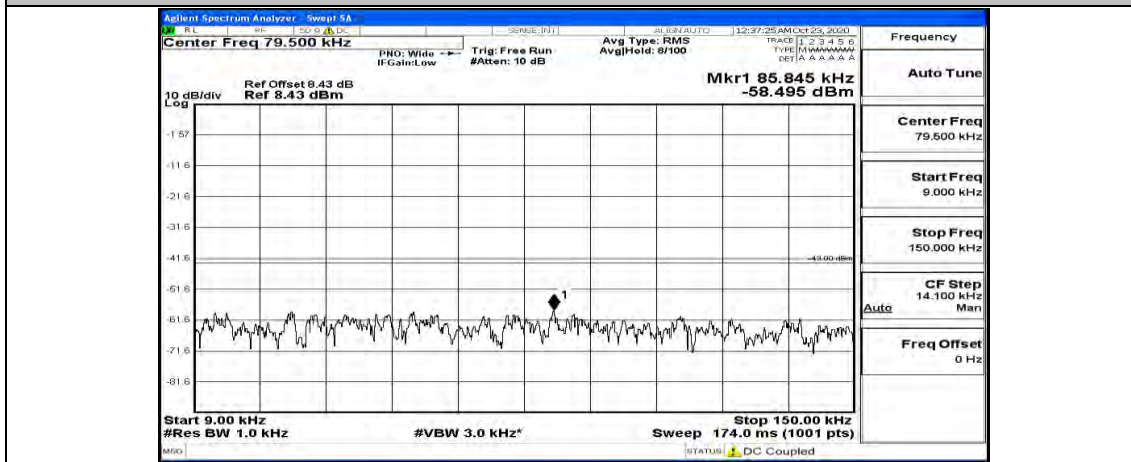

(Channel Bandwidth:20 MHz)_MCH_QPSK_1RB#99

(Channel Bandwidth:20 MHz)_HCH_QPSK_1RB#0

(Channel Bandwidth:20 MHz)_HCH_QPSK_1RB#49

(Channel Bandwidth:20 MHz)_HCH_QPSK_1RB#99

(Channel Bandwidth:20 MHz)_LCH_16QAM_1RB#0