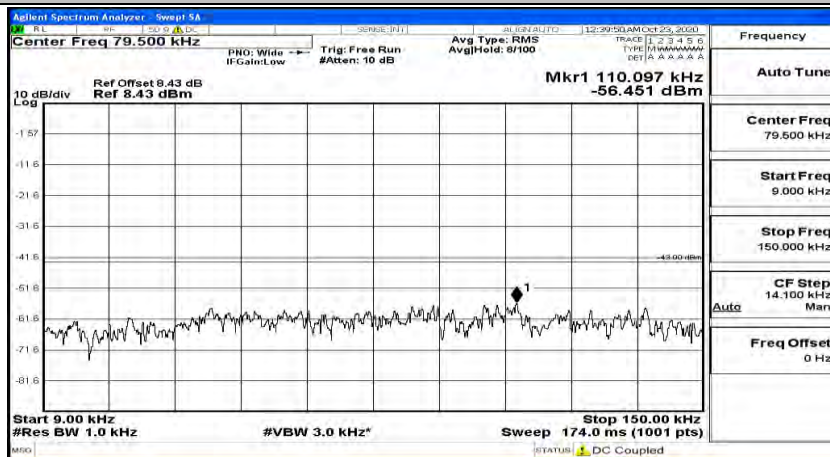

(Channel Bandwidth:20 MHz)_MCH_QPSK_1RB#99

(Channel Bandwidth:20 MHz)_HCH_QPSK_1RB#0

(Channel Bandwidth:20 MHz)_HCH_QPSK_1RB#49

(Channel Bandwidth:20 MHz)_HCH_QPSK_1RB#99

(Channel Bandwidth:20 MHz)_LCH_16QAM_1RB#0