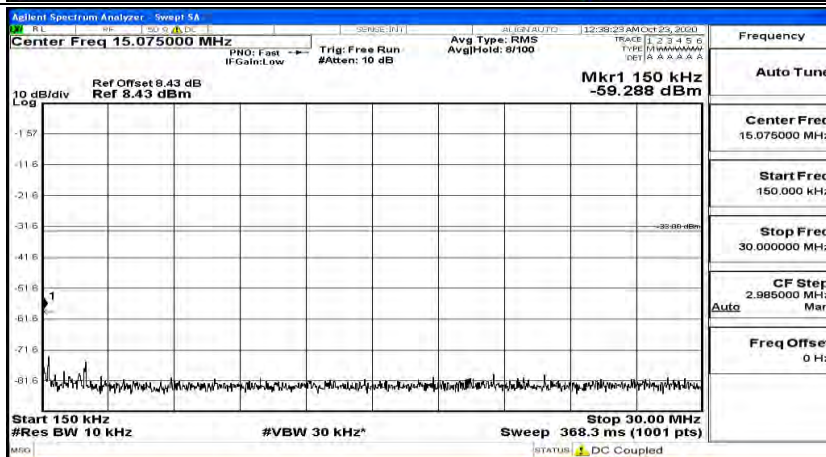

Channel Bandwidth: 20 MHz

(Channel Bandwidth:20 MHz)_LCH_QPSK_1RB#0

(Channel Bandwidth:20 MHz)_LCH_QPSK_1RB#49

(Channel Bandwidth:20 MHz)_LCH_QPSK_1RB#99

(Channel Bandwidth:20 MHz)_MCH_QPSK_1RB#0

(Channel Bandwidth:20 MHz)_MCH_QPSK_1RB#49