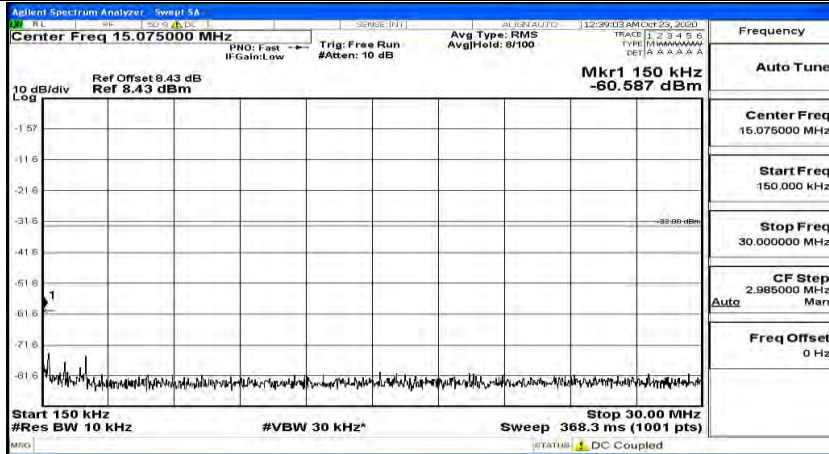

(Channel Bandwidth:20 MHz) LCH_16QAM_1RB#49

(Channel Bandwidth:20 MHz) LCH_16QAM_1RB#99

(Channel Bandwidth:20 MHz)_MCH_16QAM_1RB#0

(Channel Bandwidth:20 MHz)_MCH_16QAM_1RB#49

(Channel Bandwidth:20 MHz)_MCH_16QAM_1RB#99