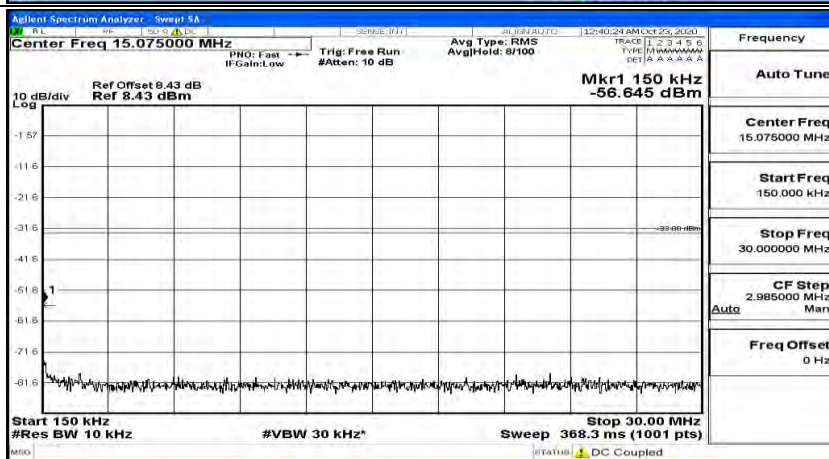

(Channel Bandwidth:20 MHz) HCH_16QAM_1RB#49