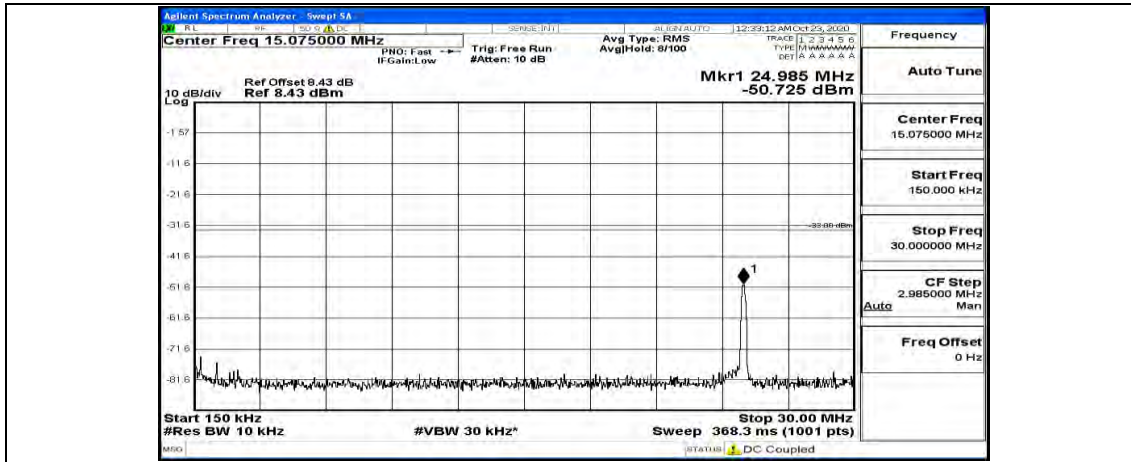

Channel Bandwidth: 10 MHz_HCH_16QAM_1RB#24

Channel Bandwidth: 10 MHz_HCH_16QAM_1RB#49

Channel Bandwidth: 15 MHz

(Channel Bandwidth:15 MHz)_LCH_QPSK_1RB#0

(Channel Bandwidth:15 MHz)_LCH_QPSK_1RB#37

(Channel Bandwidth:15 MHz)_LCH_QPSK_1RB#74