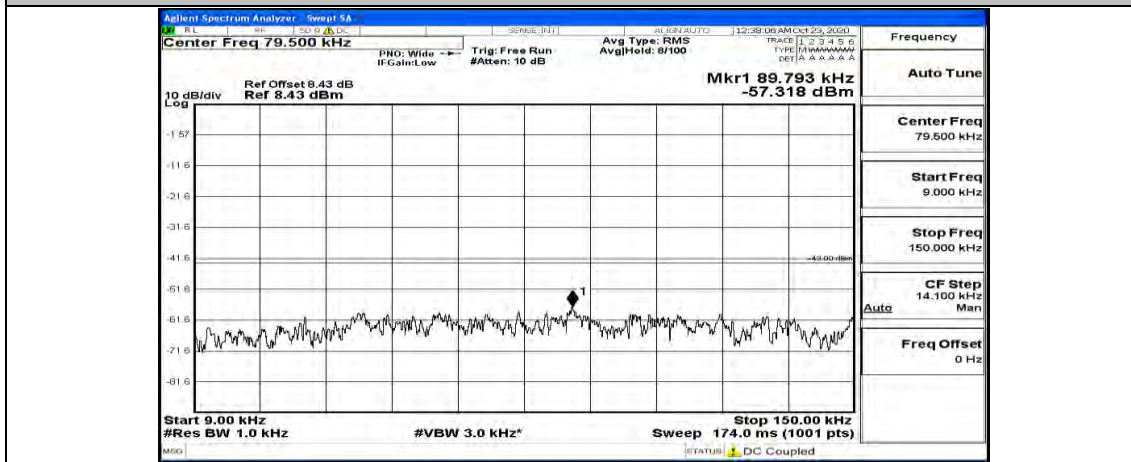

Channel Bandwidth: 20 MHz

(Channel Bandwidth:20 MHz)_LCH_QPSK_1RB#0

(Channel Bandwidth:20 MHz)_LCH_QPSK_1RB#49

(Channel Bandwidth:20 MHz)_LCH_QPSK_1RB#99

(Channel Bandwidth:20 MHz)_MCH_QPSK_1RB#0

(Channel Bandwidth:20 MHz)_MCH_QPSK_1RB#49