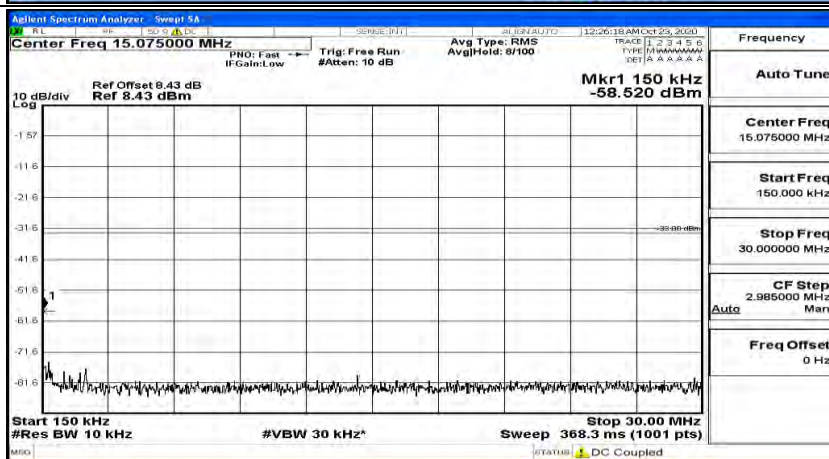

(Channel Bandwidth: 5 MHz) MCH_QPSK_1RB#12

(Channel Bandwidth: 5 MHz) MCH_QPSK_1RB#24

(Channel Bandwidth: 5 MHz)_HCH_QPSK_1RB#0

Frequency	Auto Tune
Center Freq	79.500 kHz
Start Freq	9.000 kHz
Stop Freq	150.000 kHz
CF Step	14.100 kHz Man
Freq Offset	0 Hz

Frequency	Auto Tune
Center Freq	15.075000 MHz
Start Freq	150.000 kHz
Stop Freq	30.000000 MHz
CF Step	2.985000 MHz Man
Freq Offset	0 Hz

Frequency	Auto Tune
Center Freq	13.015000000 GHz
Start Freq	30.000000 MHz
Stop Freq	26.000000000 GHz
CF Step	2.597000000 GHz Auto Man
Freq Offset	0 Hz