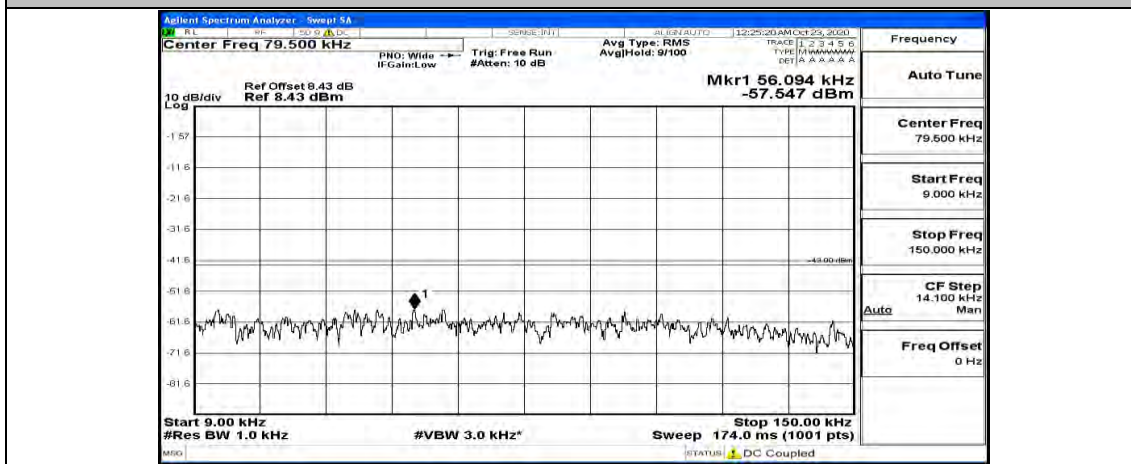

(Channel Bandwidth: 5 MHz)_HCH_QPSK_1RB#12

(Channel Bandwidth: 5 MHz)_HCH_QPSK_1RB#24

(Channel Bandwidth: 5 MHz)_LCH_16QAM_1RB#0

(Channel Bandwidth: 5 MHz)_LCH_16QAM_1RB#12

(Channel Bandwidth: 5 MHz) LCH_16QAM_1RB#24