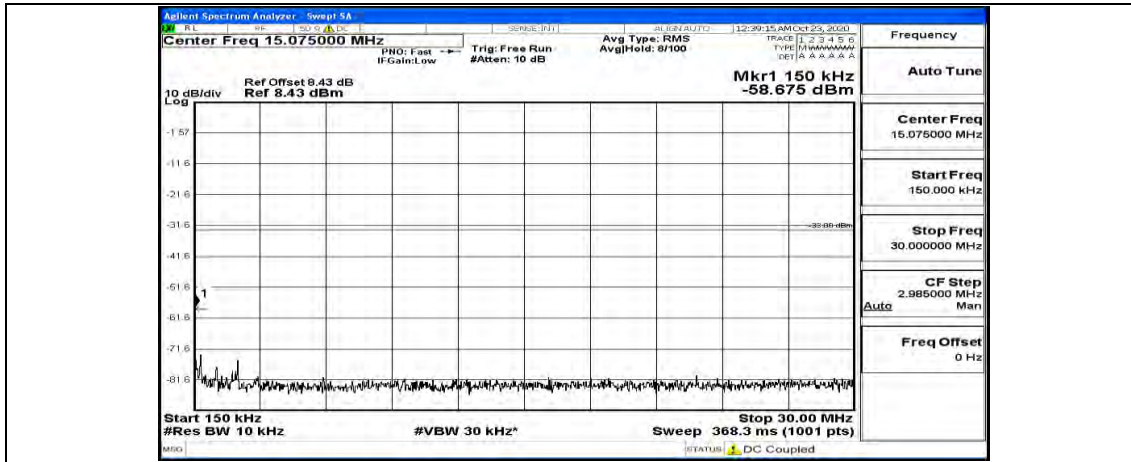

(Channel Bandwidth:20 MHz) LCH_16QAM_1RB#49

(Channel Bandwidth:20 MHz) LCH_16QAM_1RB#99

(Channel Bandwidth:20 MHz)_MCH_16QAM_1RB#0

(Channel Bandwidth:20 MHz)_MCH_16QAM_1RB#49

(Channel Bandwidth:20 MHz)_MCH_16QAM_1RB#99