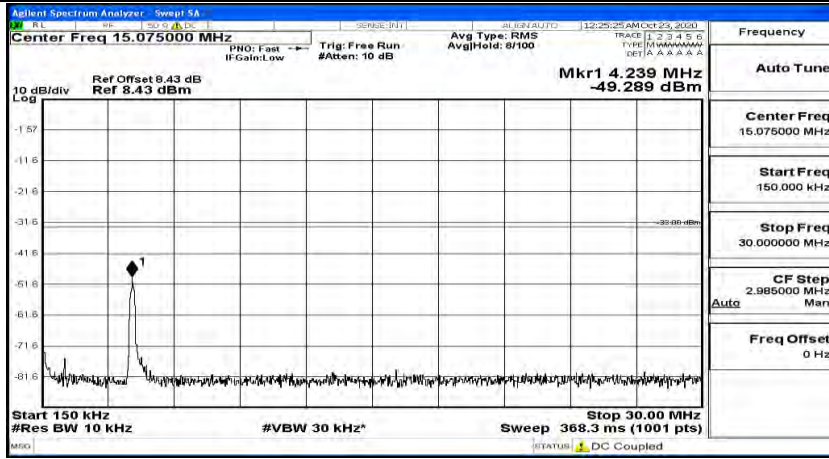

(Channel Bandwidth: 5 MHz)_HCH_QPSK_1RB#12

(Channel Bandwidth: 5 MHz)_HCH_QPSK_1RB#24

(Channel Bandwidth: 5 MHz)_LCH_16QAM_1RB#0

(Channel Bandwidth: 5 MHz)_LCH_16QAM_1RB#12

(Channel Bandwidth: 5 MHz) LCH_16QAM_1RB#24