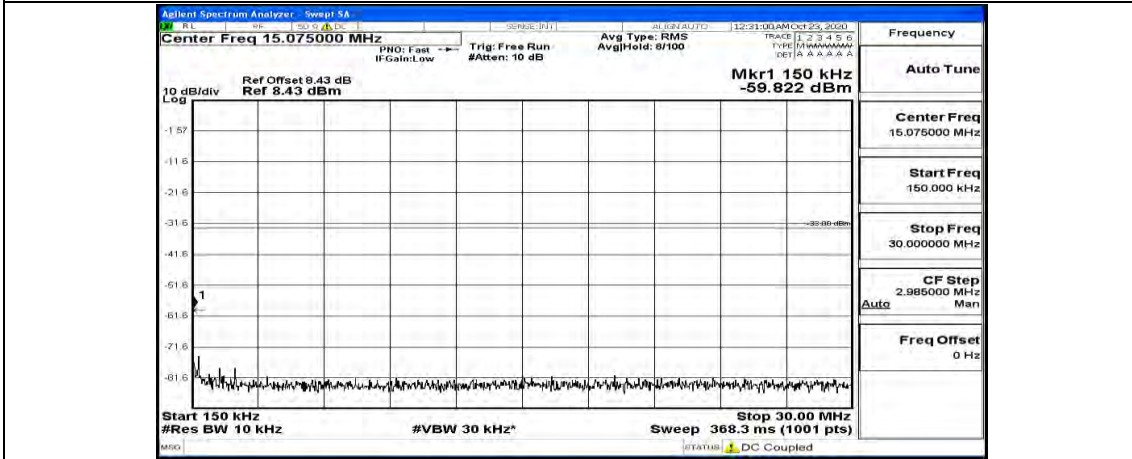

Channel Bandwidth: 10 MHz_MCH_16QAM_1RB#49