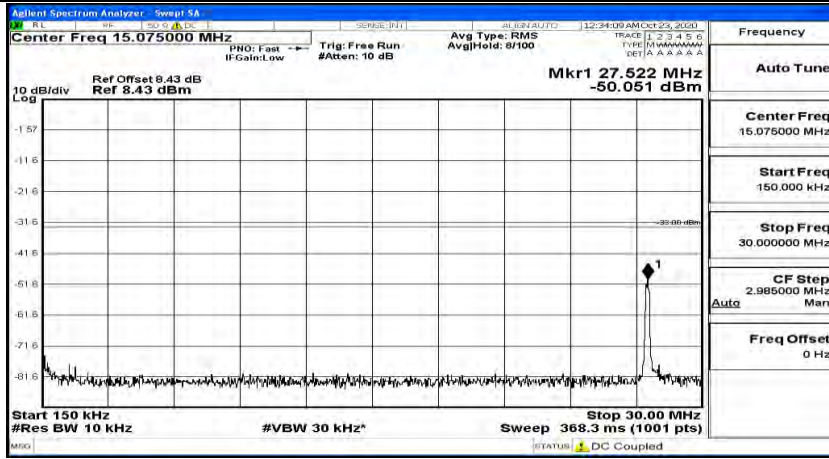

(Channel Bandwidth:15 MHz)_MCH_QPSK_1RB#37