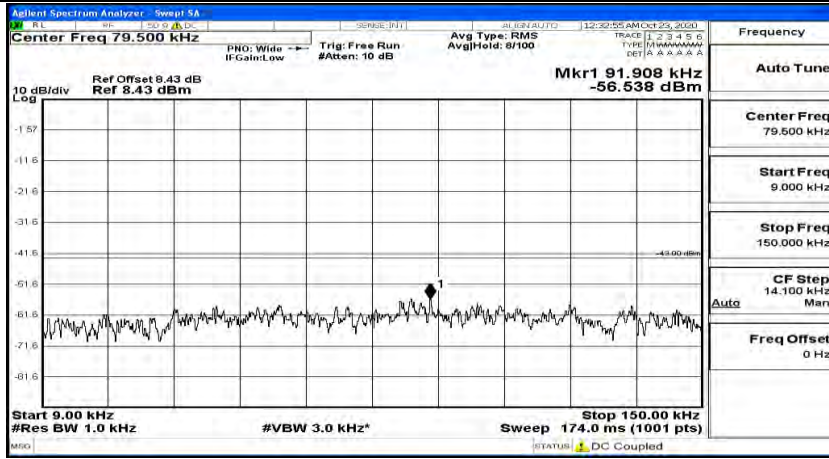

Channel Bandwidth: 10 MHz_HCH_16QAM_1RB#24

Channel Bandwidth: 10 MHz_HCH_16QAM_1RB#49

Channel Bandwidth: 15 MHz

(Channel Bandwidth:15 MHz)_LCH_QPSK_1RB#0

(Channel Bandwidth:15 MHz)_LCH_QPSK_1RB#37

(Channel Bandwidth:15 MHz)_LCH_QPSK_1RB#74