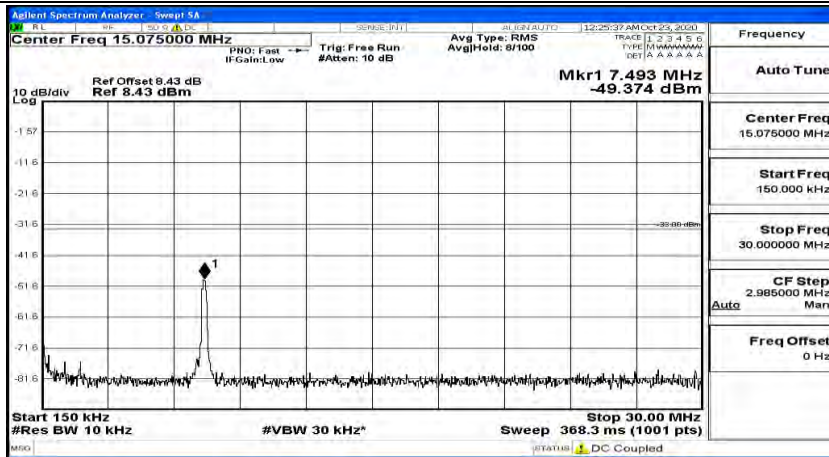

(Channel Bandwidth: 5 MHz)_HCH_QPSK_1RB#12

(Channel Bandwidth: 5 MHz)_HCH_QPSK_1RB#24

(Channel Bandwidth: 5 MHz)_LCH_16QAM_1RB#0

(Channel Bandwidth: 5 MHz)_LCH_16QAM_1RB#12

(Channel Bandwidth: 5 MHz) LCH_16QAM_1RB#24