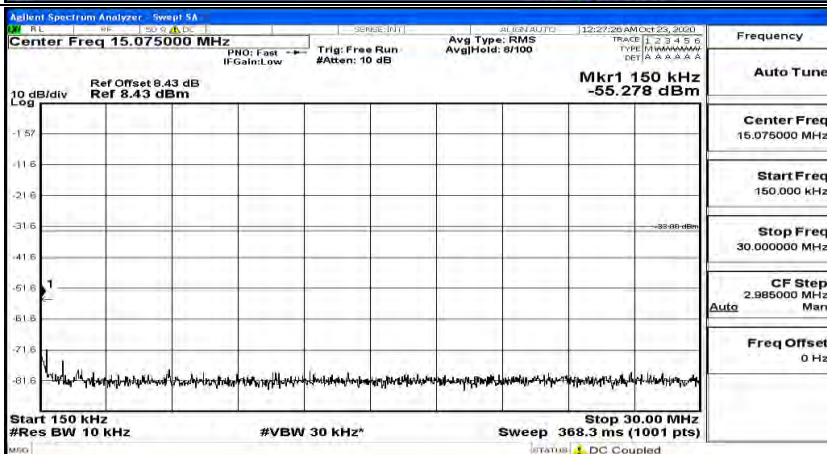

(Channel Bandwidth: 5 MHz) MCH_QPSK_1RB#12

(Channel Bandwidth: 5 MHz) MCH_QPSK_1RB#24

(Channel Bandwidth: 5 MHz)_HCH_QPSK_1RB#0

Frequency	Auto Tune
Center Freq	79.500 kHz
Start Freq	9.000 kHz
Stop Freq	150.000 kHz
CF Step	14.100 kHz Man
Freq Offset	0 Hz

Frequency	Auto Tune
Center Freq	15.075000 MHz
Start Freq	150.000 kHz
Stop Freq	30.000000 MHz
CF Step	2.985000 MHz Man
Freq Offset	0 Hz

Frequency	Auto Tune
Center Freq	13.015000000 GHz
Start Freq	30.000000 MHz
Stop Freq	26.000000000 GHz
CF Step	2.597000000 GHz Auto Man
Freq Offset	0 Hz