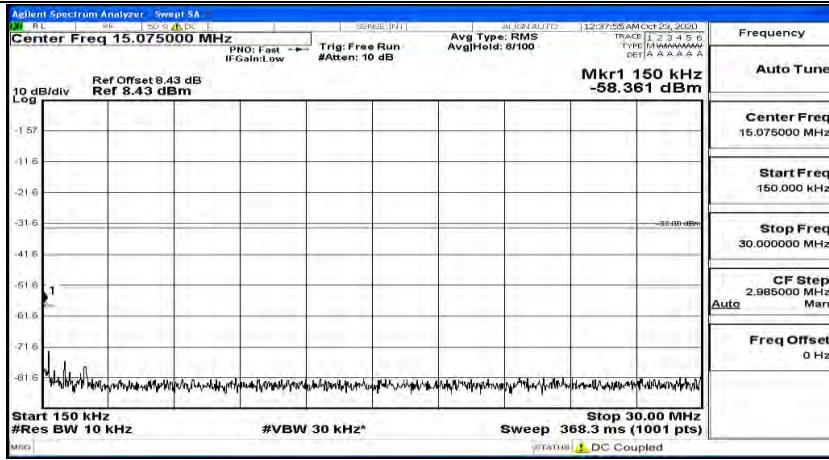

(Channel Bandwidth:20 MHz) LCH_16QAM_1RB#99