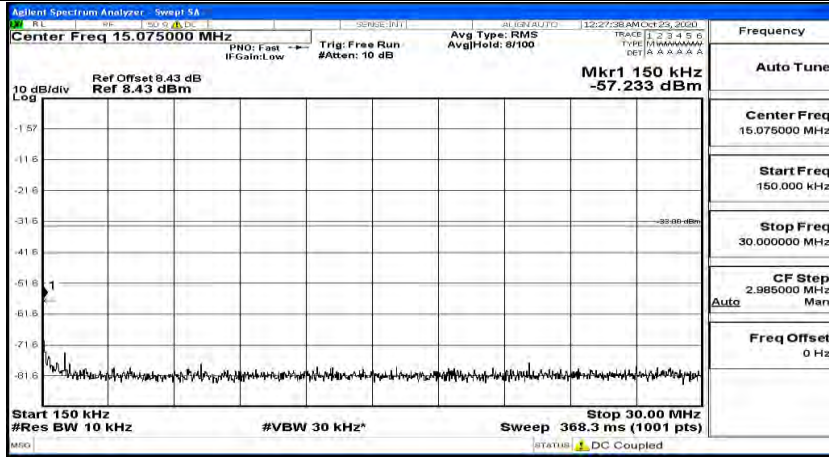

(Channel Bandwidth: 5 MHz)_HCH_QPSK_1RB#24