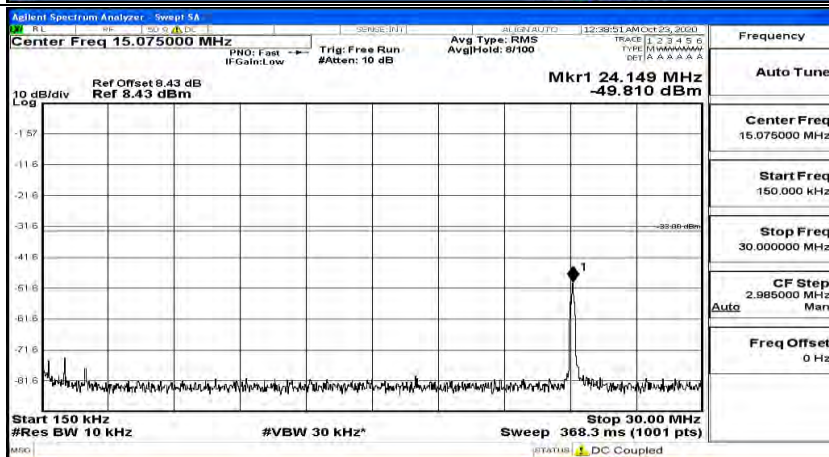

(Channel Bandwidth:20 MHz) LCH_16QAM_1RB#49

(Channel Bandwidth:20 MHz) LCH_16QAM_1RB#99

(Channel Bandwidth:20 MHz)_MCH_16QAM_1RB#0

(Channel Bandwidth:20 MHz)_MCH_16QAM_1RB#49

(Channel Bandwidth:20 MHz)_MCH_16QAM_1RB#99