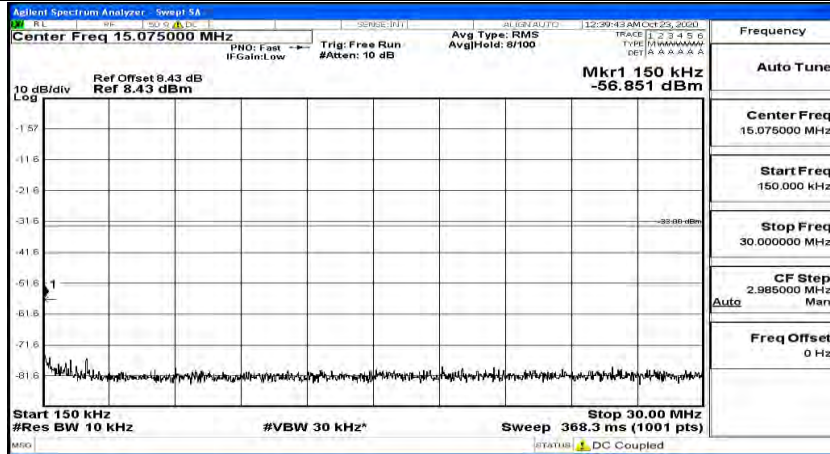

(Channel Bandwidth:20 MHz)_HCH_QPSK_1RB#99