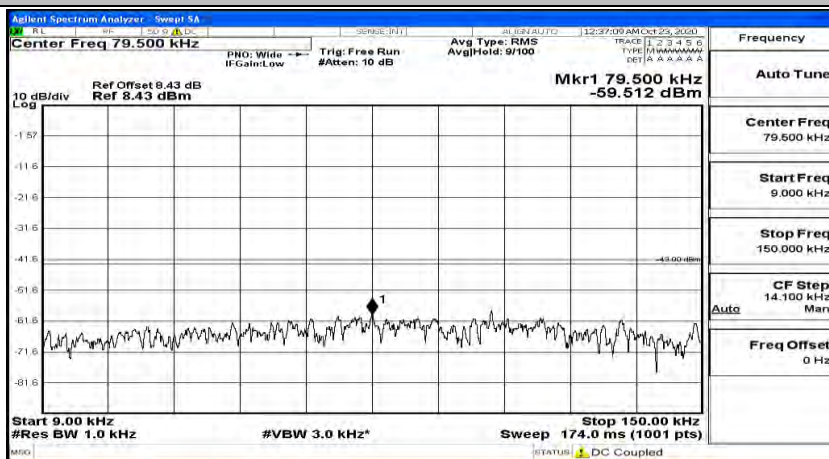

Channel Bandwidth: 20 MHz

(Channel Bandwidth:20 MHz)_LCH_QPSK_1RB#0

(Channel Bandwidth:20 MHz)_LCH_QPSK_1RB#49

(Channel Bandwidth:20 MHz)_LCH_QPSK_1RB#99

(Channel Bandwidth:20 MHz)_MCH_QPSK_1RB#0

(Channel Bandwidth:20 MHz)_MCH_QPSK_1RB#49