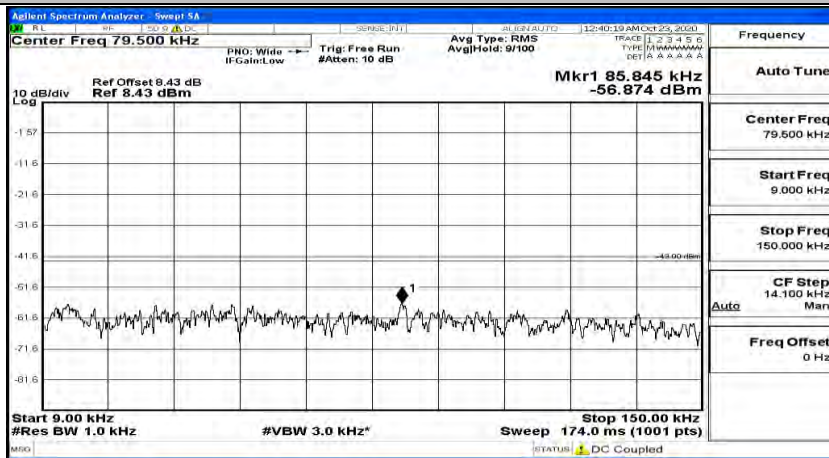

(Channel Bandwidth:20 MHz) HCH_16QAM_1RB#49