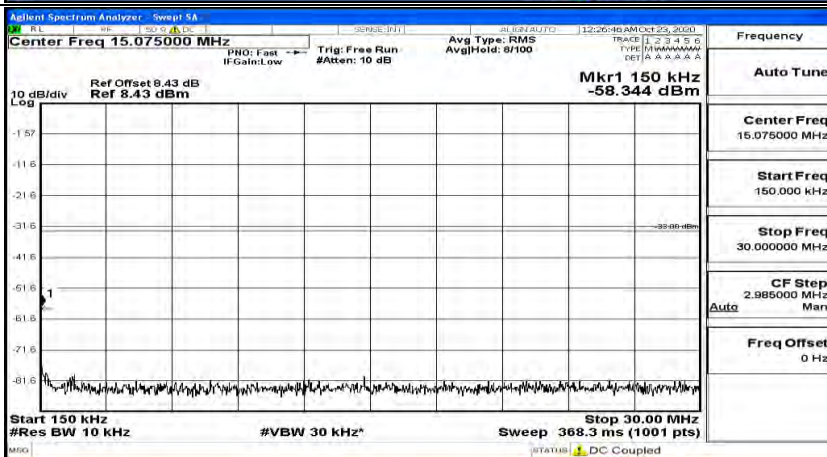

(Channel Bandwidth: 5 MHz)_MCH_16QAM_1RB#0

(Channel Bandwidth: 5 MHz)_MCH_16QAM_1RB#12