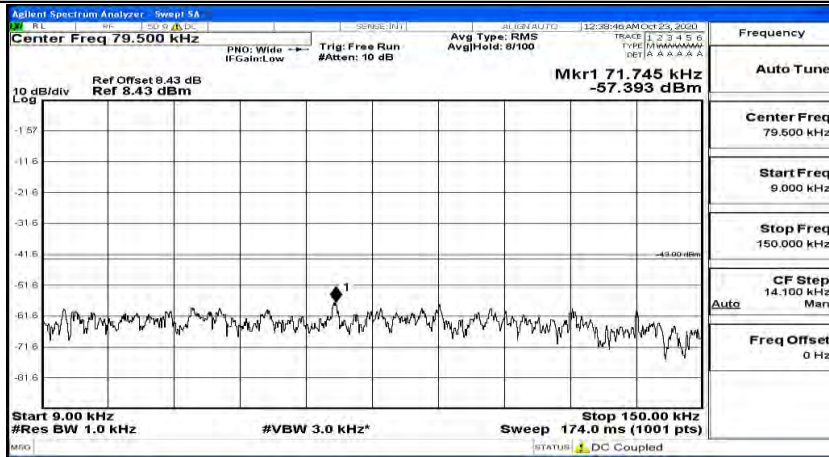

(Channel Bandwidth:20 MHz) LCH_16QAM_1RB#49

(Channel Bandwidth:20 MHz) LCH_16QAM_1RB#99

(Channel Bandwidth:20 MHz)_MCH_16QAM_1RB#0

(Channel Bandwidth:20 MHz)_MCH_16QAM_1RB#49

(Channel Bandwidth:20 MHz)_MCH_16QAM_1RB#99