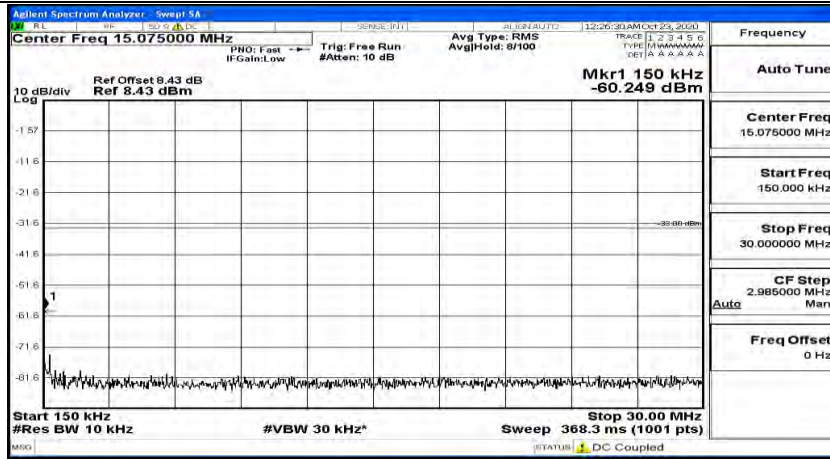

(Channel Bandwidth: 5 MHz) MCH_QPSK_1RB#12

(Channel Bandwidth: 5 MHz) MCH_QPSK_1RB#24

(Channel Bandwidth: 5 MHz)_HCH_QPSK_1RB#0

Frequency	Auto Tune
Center Freq	79.500 kHz
Start Freq	9.000 kHz
Stop Freq	150.000 kHz
CF Step	14.100 kHz Man
Freq Offset	0 Hz

Frequency	Auto Tune
Center Freq	15.075000 MHz
Start Freq	150.000 kHz
Stop Freq	30.000000 MHz
CF Step	2.985000 MHz Man
Freq Offset	0 Hz

Frequency	Auto Tune
Center Freq	13.015000000 GHz
Start Freq	30.000000 MHz
Stop Freq	26.000000000 GHz
CF Step	2.597000000 GHz Auto Man
Freq Offset	0 Hz