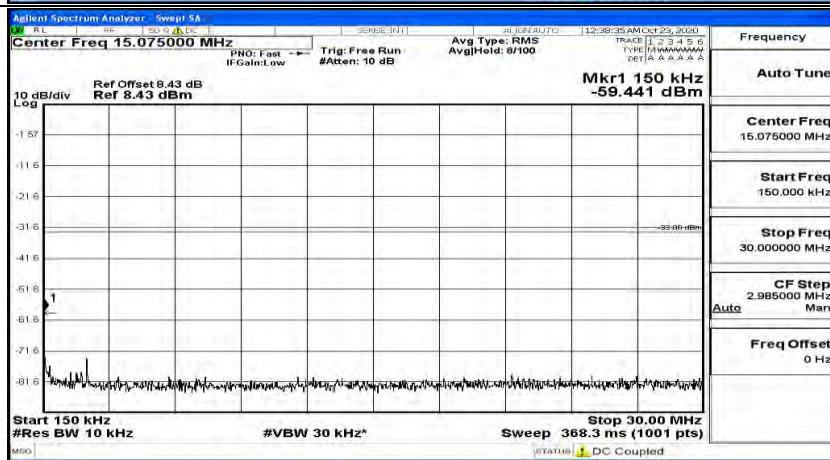

(Channel Bandwidth:20 MHz)_MCH_QPSK_1RB#99