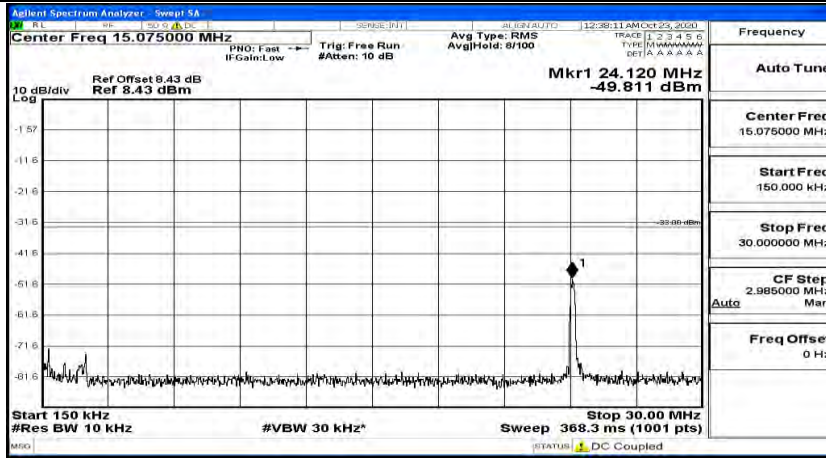

Channel Bandwidth: 20 MHz

(Channel Bandwidth:20 MHz)_LCH_QPSK_1RB#0

(Channel Bandwidth:20 MHz)_LCH_QPSK_1RB#49

(Channel Bandwidth:20 MHz)_LCH_QPSK_1RB#99

(Channel Bandwidth:20 MHz)_MCH_QPSK_1RB#0

(Channel Bandwidth:20 MHz)_MCH_QPSK_1RB#49