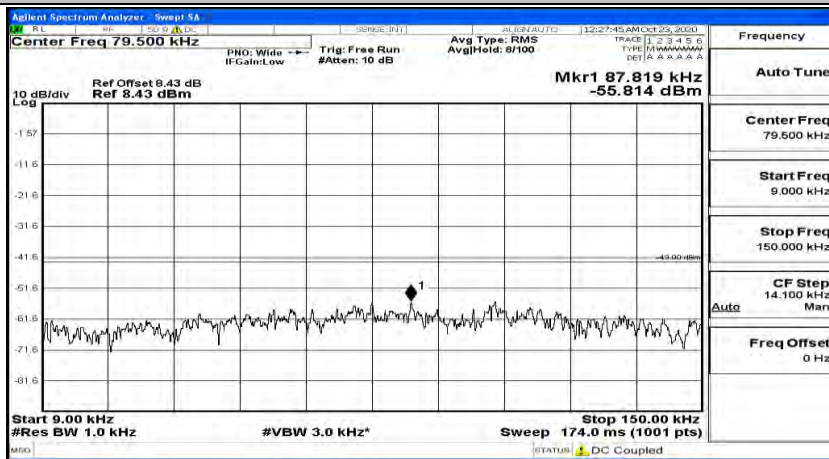

(Channel Bandwidth: 5 MHz)_HCH_QPSK_1RB#24