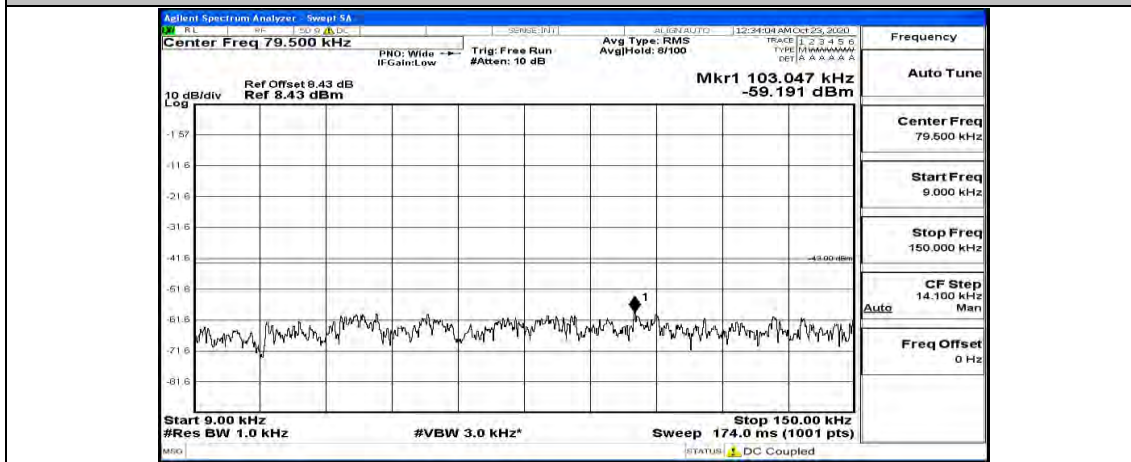

(Channel Bandwidth:15 MHz)_MCH_QPSK_1RB#0