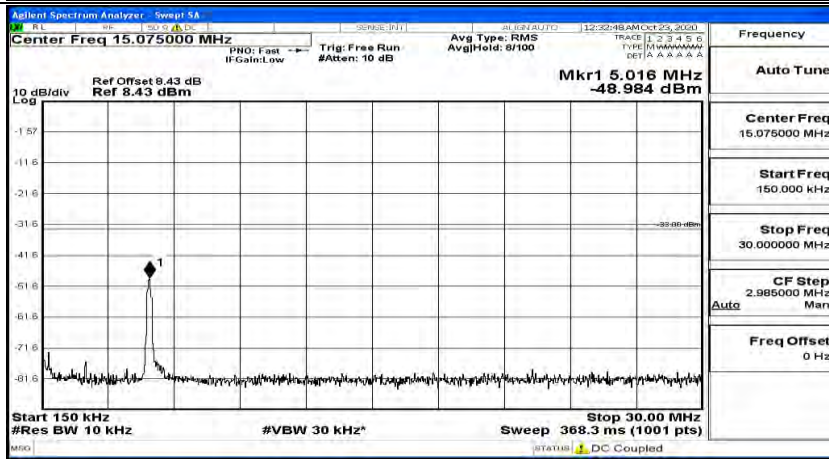

Channel Bandwidth: 10 MHz_HCH_16QAM_1RB#24

Channel Bandwidth: 10 MHz_HCH_16QAM_1RB#49

Channel Bandwidth: 15 MHz

(Channel Bandwidth:15 MHz)_LCH_QPSK_1RB#0

(Channel Bandwidth:15 MHz)_LCH_QPSK_1RB#37

(Channel Bandwidth:15 MHz)_LCH_QPSK_1RB#74