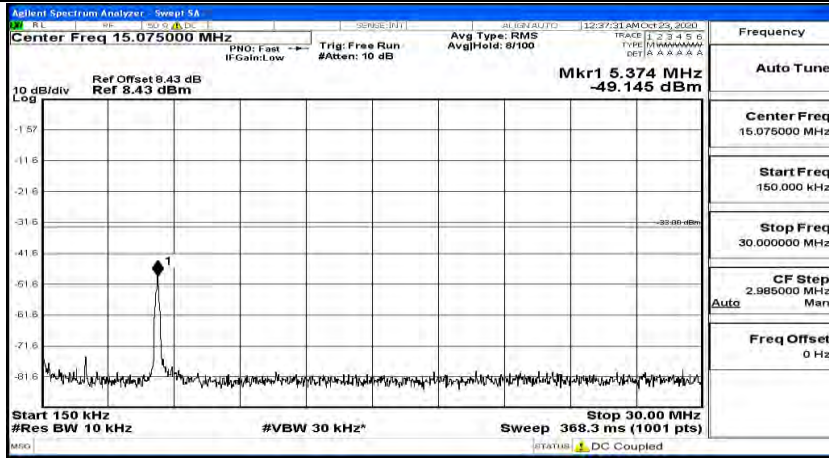

(Channel Bandwidth:20 MHz)_MCH_QPSK_1RB#99

(Channel Bandwidth:20 MHz)_HCH_QPSK_1RB#0

(Channel Bandwidth:20 MHz)_HCH_QPSK_1RB#49

(Channel Bandwidth:20 MHz)_HCH_QPSK_1RB#99

(Channel Bandwidth:20 MHz)_LCH_16QAM_1RB#0