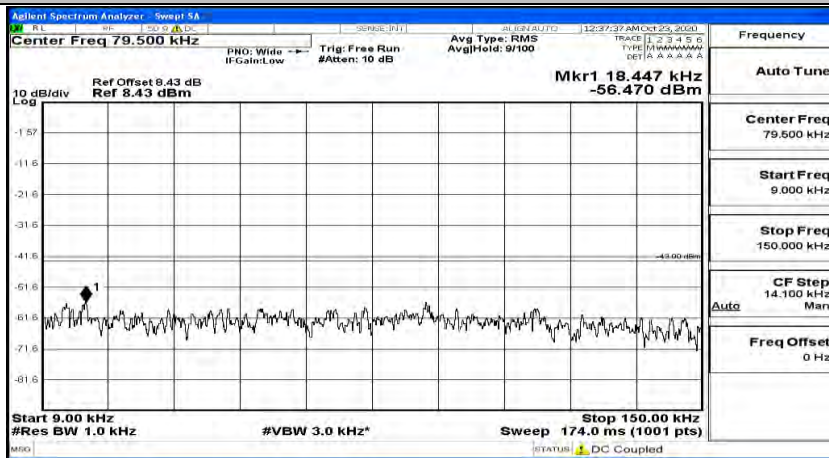

(Channel Bandwidth:20 MHz) LCH_16QAM_1RB#49