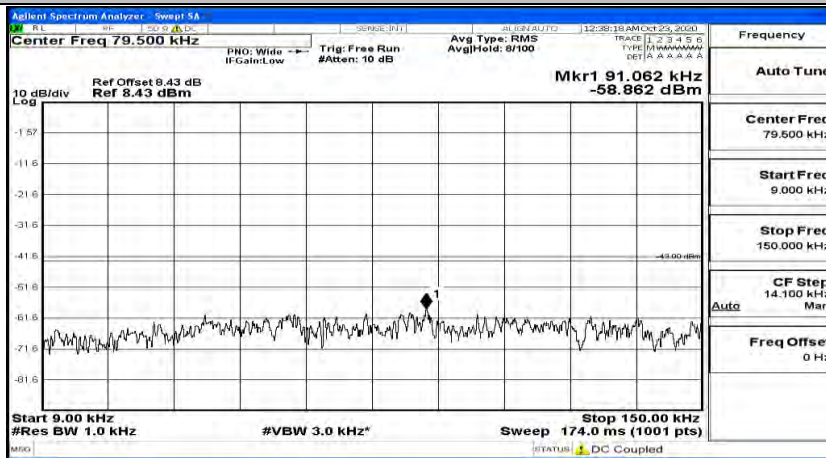

Channel Bandwidth: 20 MHz

(Channel Bandwidth:20 MHz)_LCH_QPSK_1RB#0

(Channel Bandwidth:20 MHz)_LCH_QPSK_1RB#49

(Channel Bandwidth:20 MHz)_LCH_QPSK_1RB#99

(Channel Bandwidth:20 MHz)_MCH_QPSK_1RB#0

(Channel Bandwidth:20 MHz)_MCH_QPSK_1RB#49