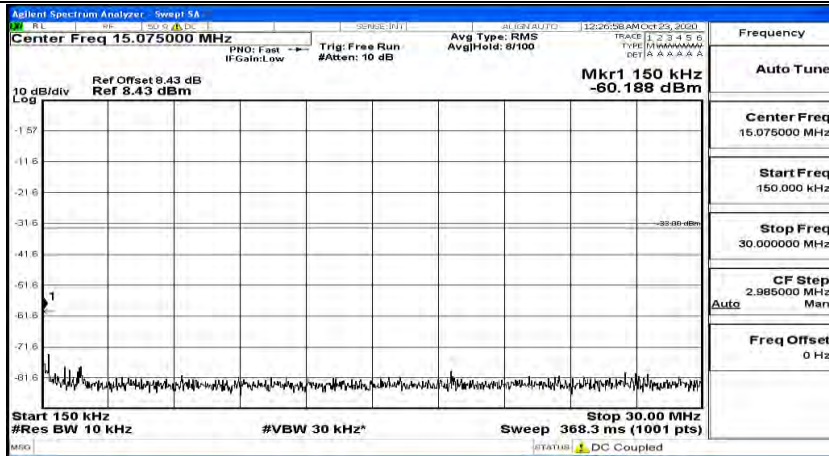

(Channel Bandwidth: 5 MHz)_MCH_16QAM_1RB#24