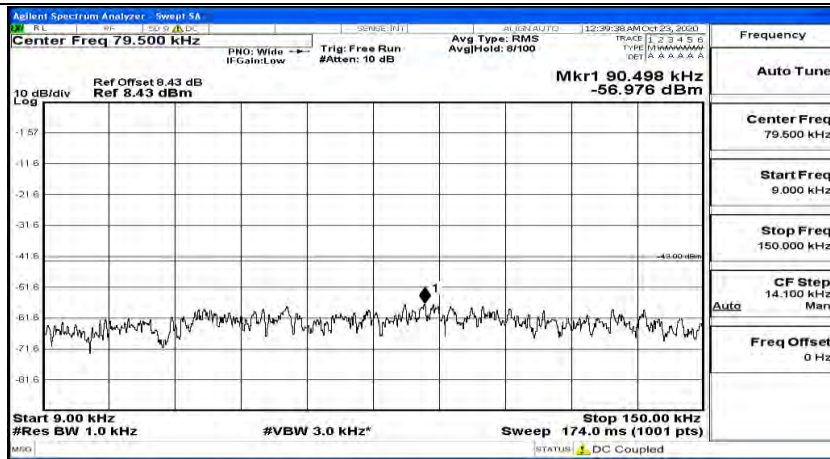

(Channel Bandwidth:20 MHz)_HCH_QPSK_1RB#99