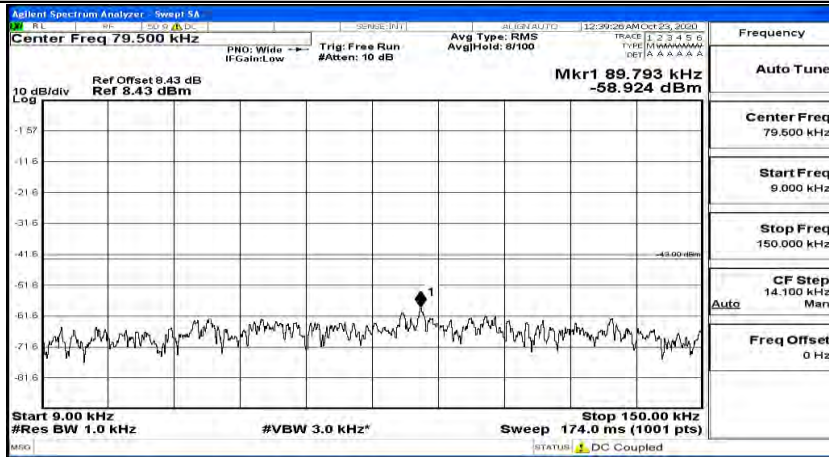

(Channel Bandwidth:20 MHz)_HCH_QPSK_1RB#0

(Channel Bandwidth:20 MHz)_HCH_QPSK_1RB#49