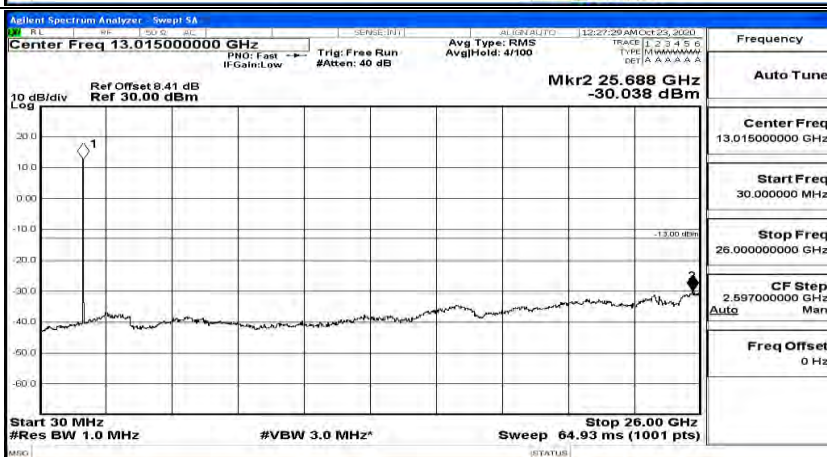

(Channel Bandwidth: 5 MHz) MCH_QPSK_1RB#12

(Channel Bandwidth: 5 MHz) MCH_QPSK_1RB#24

(Channel Bandwidth: 5 MHz)_HCH_QPSK_1RB#0

Frequency	Auto Tune
Center Freq	79.500 kHz
Start Freq	9.000 kHz
Stop Freq	150.000 kHz
CF Step	14.100 kHz Man
Freq Offset	0 Hz

Frequency	Auto Tune
Center Freq	15.075000 MHz
Start Freq	150.000 kHz
Stop Freq	30.000000 MHz
CF Step	2.985000 MHz Man
Freq Offset	0 Hz

Frequency	Auto Tune
Center Freq	13.015000000 GHz
Start Freq	30.000000 MHz
Stop Freq	26.000000000 GHz
CF Step	2.597000000 GHz Auto Man
Freq Offset	0 Hz