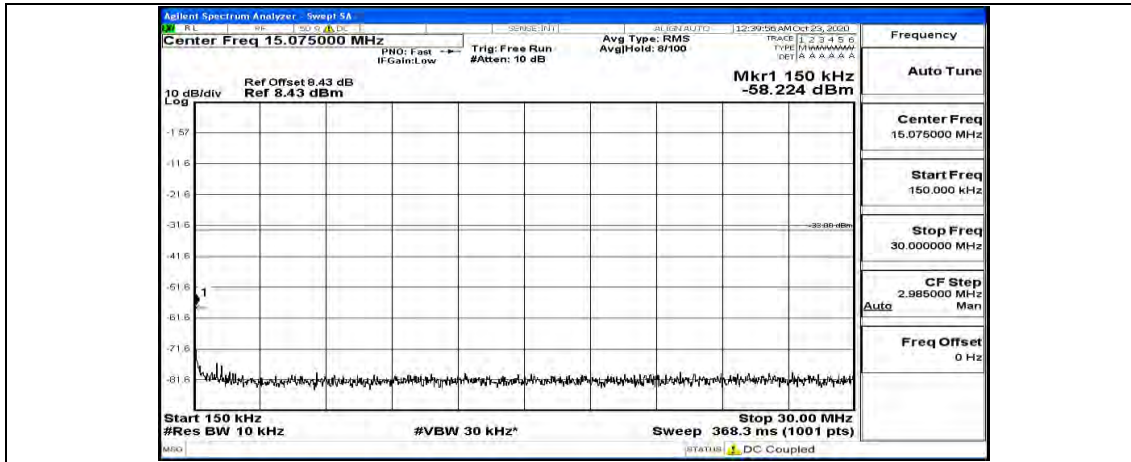

(Channel Bandwidth:20 MHz)_MCH_QPSK_1RB#99

(Channel Bandwidth:20 MHz)_HCH_QPSK_1RB#0

(Channel Bandwidth:20 MHz)_HCH_QPSK_1RB#49

(Channel Bandwidth:20 MHz)_HCH_QPSK_1RB#99

(Channel Bandwidth:20 MHz)_LCH_16QAM_1RB#0