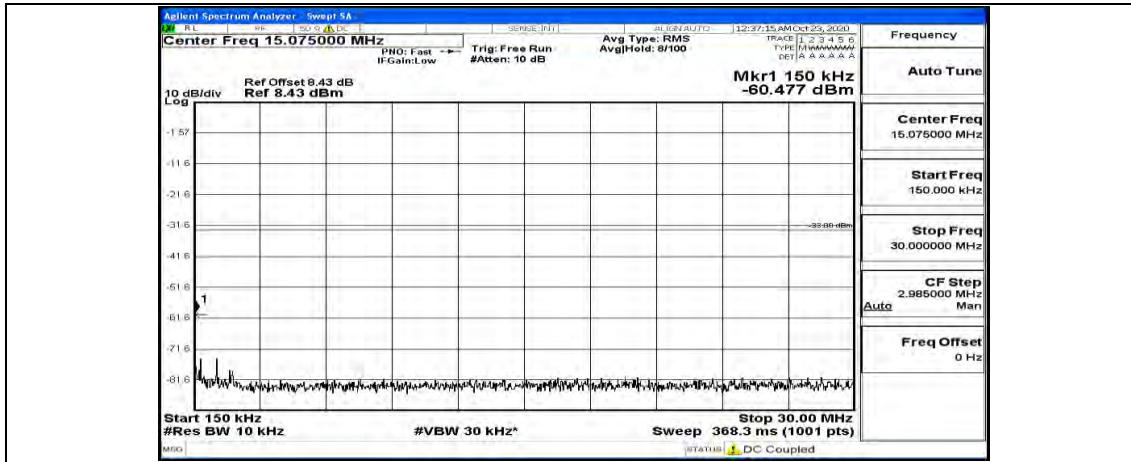

Channel Bandwidth: 20 MHz

(Channel Bandwidth:20 MHz)_LCH_QPSK_1RB#0

(Channel Bandwidth:20 MHz)_LCH_QPSK_1RB#49

(Channel Bandwidth:20 MHz)_LCH_QPSK_1RB#99

(Channel Bandwidth:20 MHz)_MCH_QPSK_1RB#0

(Channel Bandwidth:20 MHz)_MCH_QPSK_1RB#49