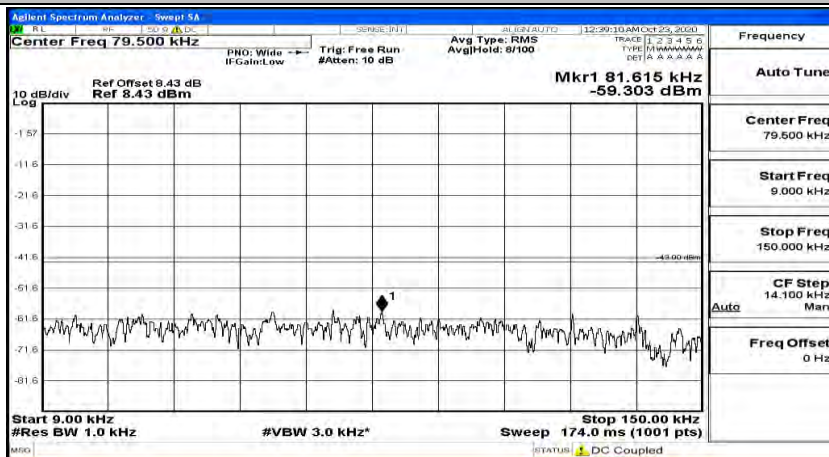

(Channel Bandwidth:20 MHz) LCH_16QAM_1RB#49

(Channel Bandwidth:20 MHz) LCH_16QAM_1RB#99

(Channel Bandwidth:20 MHz)_MCH_16QAM_1RB#0

(Channel Bandwidth:20 MHz)_MCH_16QAM_1RB#49

(Channel Bandwidth:20 MHz)_MCH_16QAM_1RB#99