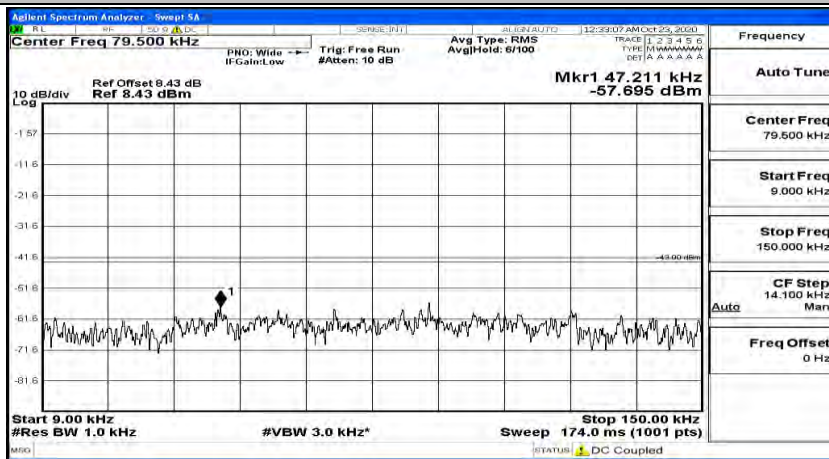

Channel Bandwidth: 10 MHz_HCH_16QAM_1RB#24

Channel Bandwidth: 10 MHz_HCH_16QAM_1RB#49

Channel Bandwidth: 15 MHz

(Channel Bandwidth:15 MHz)_LCH_QPSK_1RB#0

(Channel Bandwidth:15 MHz)_LCH_QPSK_1RB#37

(Channel Bandwidth:15 MHz)_LCH_QPSK_1RB#74