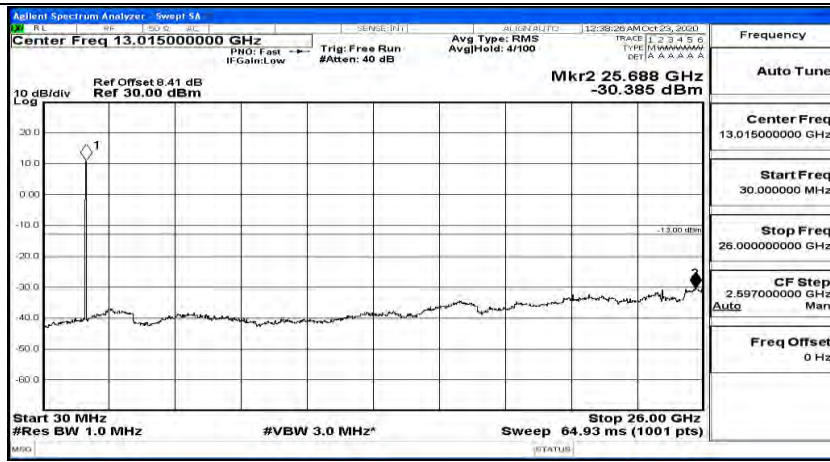

Channel Bandwidth: 20 MHz

(Channel Bandwidth:20 MHz)_LCH_QPSK_1RB#0

(Channel Bandwidth:20 MHz)_LCH_QPSK_1RB#49

(Channel Bandwidth:20 MHz)_LCH_QPSK_1RB#99

(Channel Bandwidth:20 MHz)_MCH_QPSK_1RB#0

(Channel Bandwidth:20 MHz)_MCH_QPSK_1RB#49