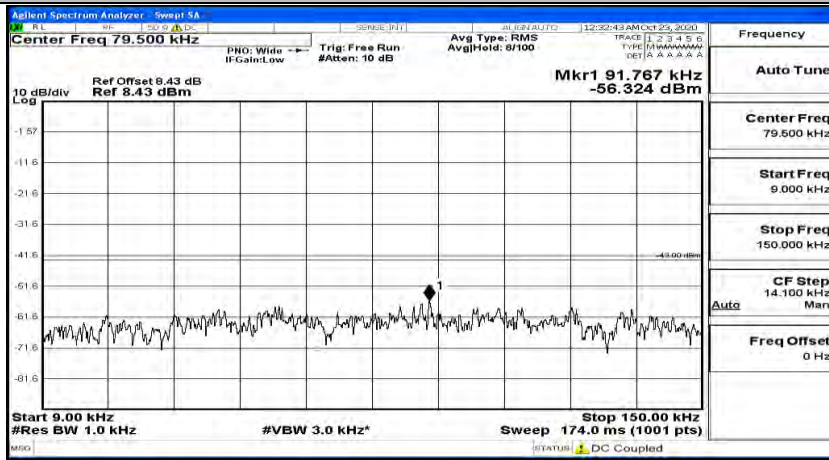

Channel Bandwidth: 10 MHz_HCH_16QAM_1RB#24

Channel Bandwidth: 10 MHz_HCH_16QAM_1RB#49

Channel Bandwidth: 15 MHz

(Channel Bandwidth:15 MHz)_LCH_QPSK_1RB#0

(Channel Bandwidth:15 MHz)_LCH_QPSK_1RB#37

(Channel Bandwidth:15 MHz)_LCH_QPSK_1RB#74