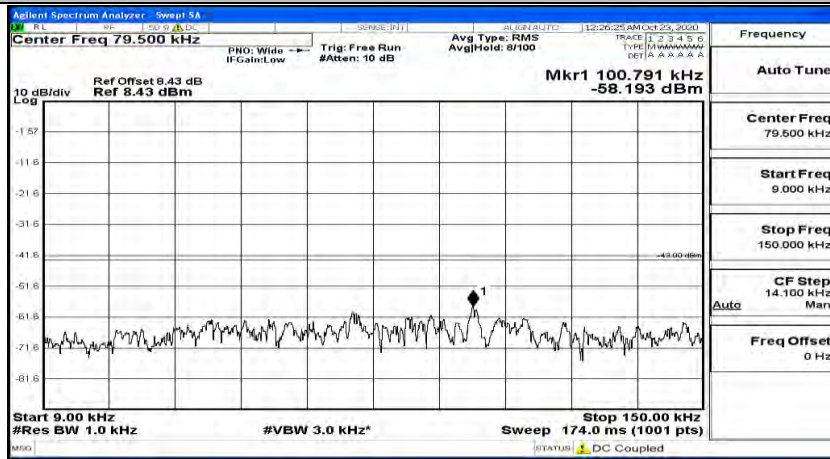

(Channel Bandwidth: 5 MHz) MCH_QPSK_1RB#12

(Channel Bandwidth: 5 MHz) MCH_QPSK_1RB#24

(Channel Bandwidth: 5 MHz)_HCH_QPSK_1RB#0

Frequency	Auto Tune
Center Freq	79.500 kHz
Start Freq	9.000 kHz
Stop Freq	150.000 kHz
CF Step	14.100 kHz Man
Freq Offset	0 Hz

Frequency	Auto Tune
Center Freq	15.075000 MHz
Start Freq	150.000 kHz
Stop Freq	30.000000 MHz
CF Step	2.985000 MHz Man
Freq Offset	0 Hz

Frequency	Auto Tune
Center Freq	13.015000000 GHz
Start Freq	30.000000 MHz
Stop Freq	26.000000000 GHz
CF Step	2.597000000 GHz Auto Man
Freq Offset	0 Hz