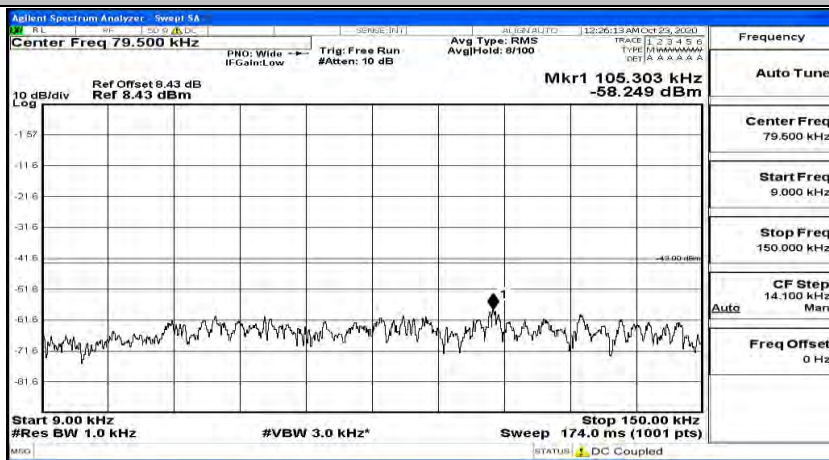

(Channel Bandwidth: 5 MHz) MCH_QPSK_1RB#12

(Channel Bandwidth: 5 MHz) MCH_QPSK_1RB#24

(Channel Bandwidth: 5 MHz)_HCH_QPSK_1RB#0

Frequency	Auto Tune
Center Freq	79.500 kHz
Start Freq	9.000 kHz
Stop Freq	150.000 kHz
CF Step	14.100 kHz Man
Freq Offset	0 Hz

Frequency	Auto Tune
Center Freq	15.075000 MHz
Start Freq	150.000 kHz
Stop Freq	30.000000 MHz
CF Step	2.985000 MHz Man
Freq Offset	0 Hz

Frequency	Auto Tune
Center Freq	13.015000000 GHz
Start Freq	30.000000 MHz
Stop Freq	26.000000000 GHz
CF Step	2.597000000 GHz Auto Man
Freq Offset	0 Hz