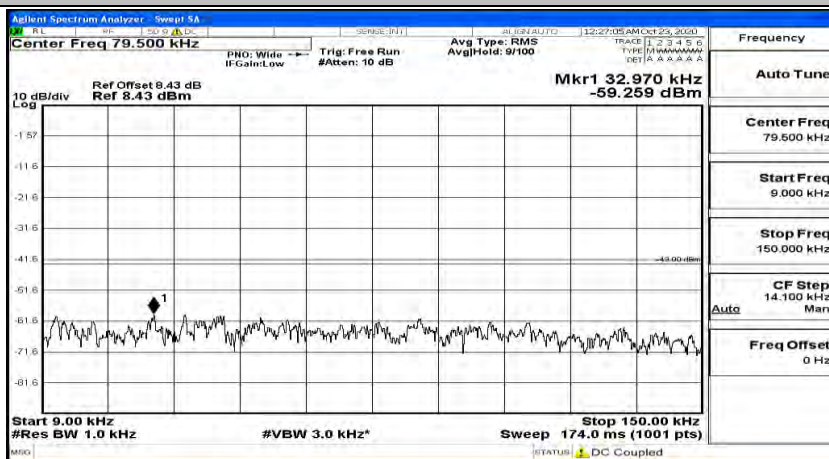

(Channel Bandwidth: 5 MHz)_MCH_16QAM_1RB#24