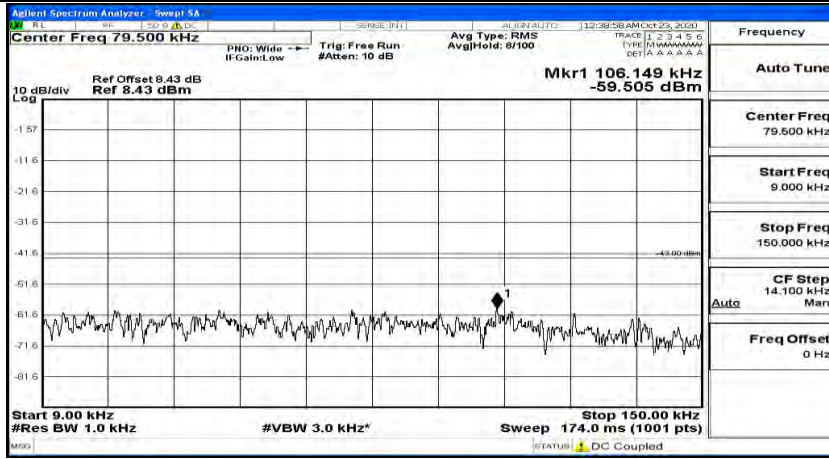

(Channel Bandwidth:20 MHz) LCH_16QAM_1RB#49

(Channel Bandwidth:20 MHz) LCH_16QAM_1RB#99

(Channel Bandwidth:20 MHz)_MCH_16QAM_1RB#0

(Channel Bandwidth:20 MHz)_MCH_16QAM_1RB#49

(Channel Bandwidth:20 MHz)_MCH_16QAM_1RB#99