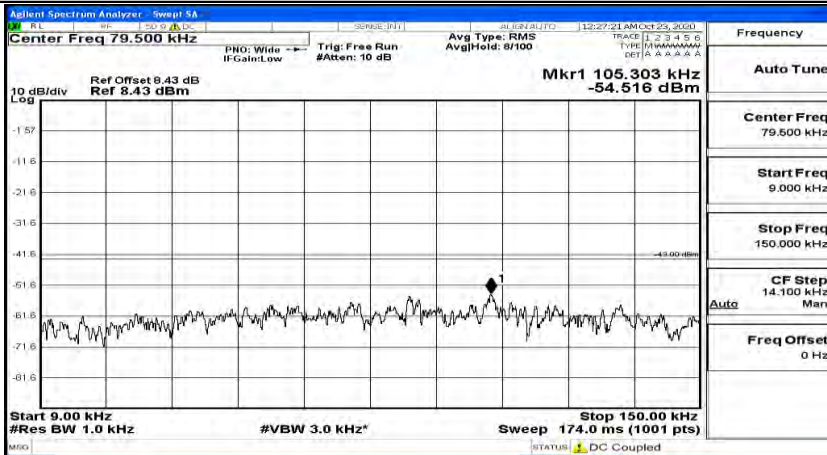

(Channel Bandwidth: 5 MHz) MCH_QPSK_1RB#12

(Channel Bandwidth: 5 MHz) MCH_QPSK_1RB#24

(Channel Bandwidth: 5 MHz)_HCH_QPSK_1RB#0

Frequency	Auto Tune
Center Freq	79.500 kHz
Start Freq	9.000 kHz
Stop Freq	150.000 kHz
CF Step	14.100 kHz Man
Freq Offset	0 Hz

Frequency	Auto Tune
Center Freq	15.075000 MHz
Start Freq	150.000 kHz
Stop Freq	30.000000 MHz
CF Step	2.985000 MHz Man
Freq Offset	0 Hz

Frequency	Auto Tune
Center Freq	13.015000000 GHz
Start Freq	30.000000 MHz
Stop Freq	26.000000000 GHz
CF Step	2.597000000 GHz Auto Man
Freq Offset	0 Hz