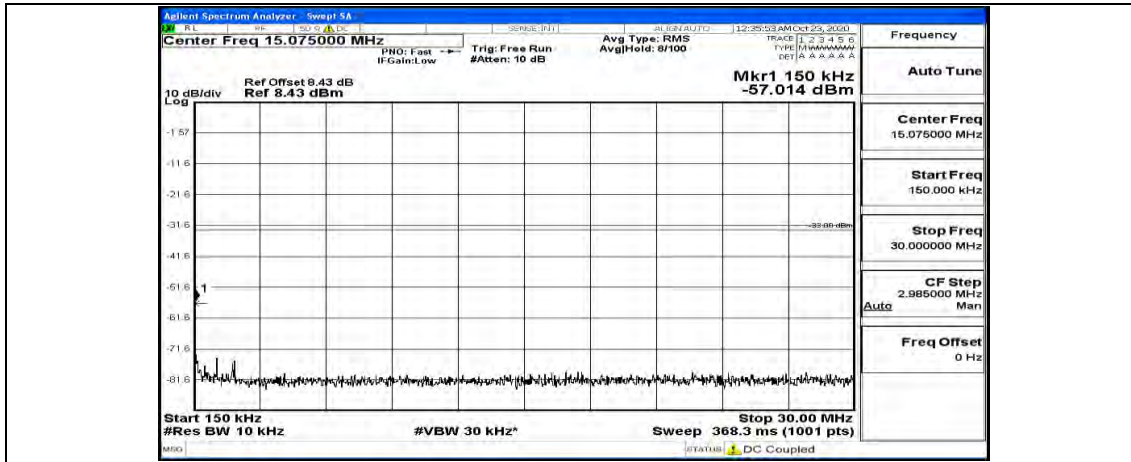

(Channel Bandwidth:15 MHz)_LCH_16QAM_1RB#0