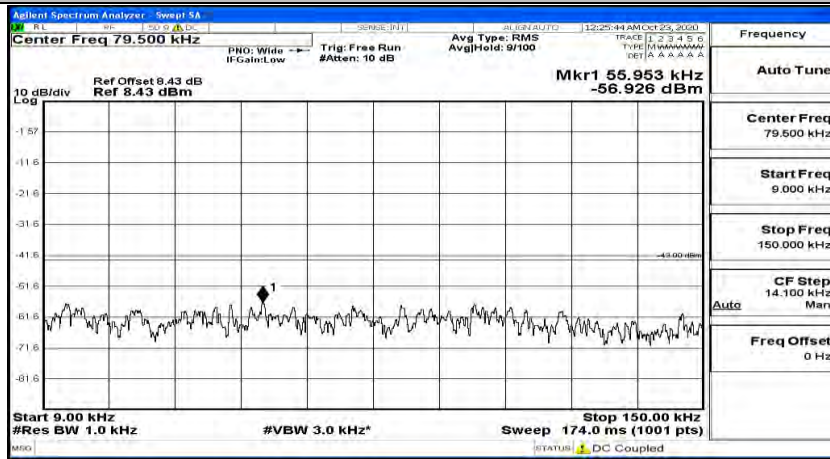

(Channel Bandwidth: 5 MHz)_HCH_QPSK_1RB#12

(Channel Bandwidth: 5 MHz)_HCH_QPSK_1RB#24

(Channel Bandwidth: 5 MHz)_LCH_16QAM_1RB#0

(Channel Bandwidth: 5 MHz)_LCH_16QAM_1RB#12

(Channel Bandwidth: 5 MHz) LCH_16QAM_1RB#24