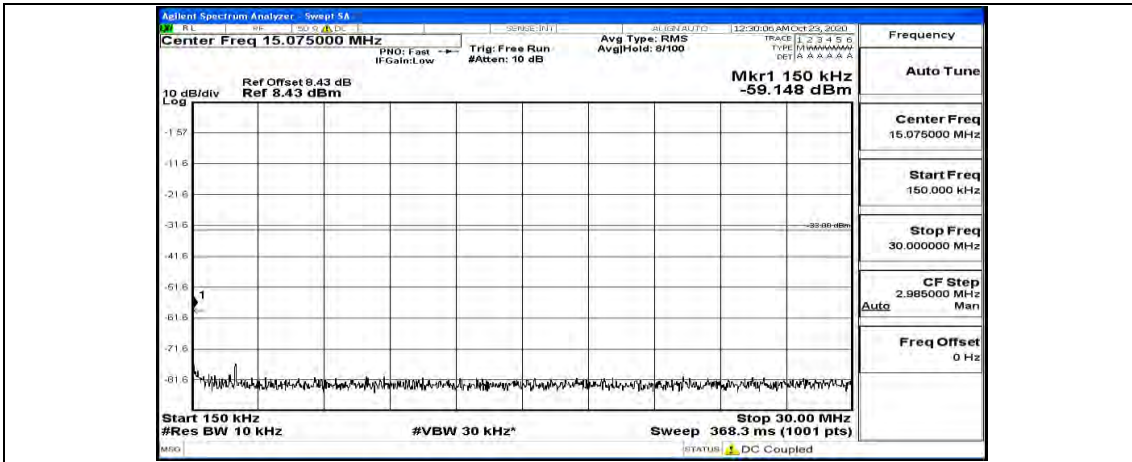

(Channel Bandwidth: 5 MHz)_HCH_16QAM_1RB#24

Channel Bandwidth: 10 MHz

Channel Bandwidth: 10 MHz_LCH_QPSK_1RB#49

Channel Bandwidth: 10 MHz_MCH_QPSK_1RB#0

Channel Bandwidth: 10 MHz_MCH_QPSK_1RB#24

Channel Bandwidth: 10 MHz_MCH_QPSK_1RB#49