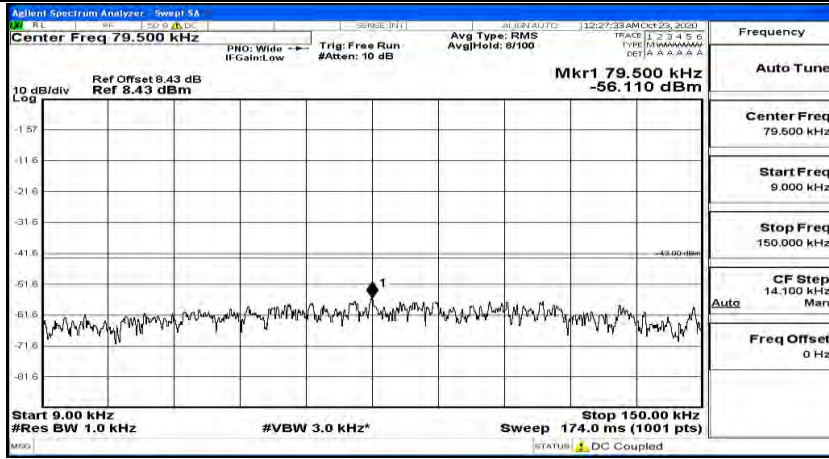

(Channel Bandwidth: 5 MHz)_HCH_QPSK_1RB#24