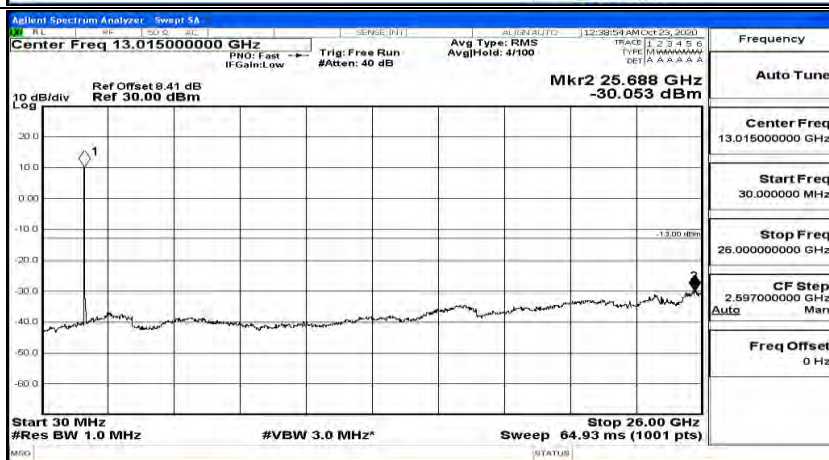

(Channel Bandwidth:20 MHz) LCH_16QAM_1RB#49

(Channel Bandwidth:20 MHz) LCH_16QAM_1RB#99

(Channel Bandwidth:20 MHz)_MCH_16QAM_1RB#0

(Channel Bandwidth:20 MHz)_MCH_16QAM_1RB#49

(Channel Bandwidth:20 MHz)_MCH_16QAM_1RB#99