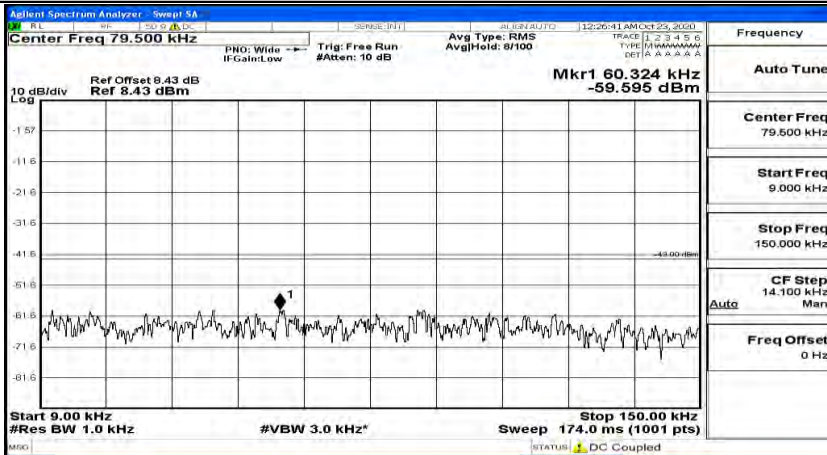

(Channel Bandwidth: 5 MHz)_MCH_16QAM_1RB#0

(Channel Bandwidth: 5 MHz)_MCH_16QAM_1RB#12