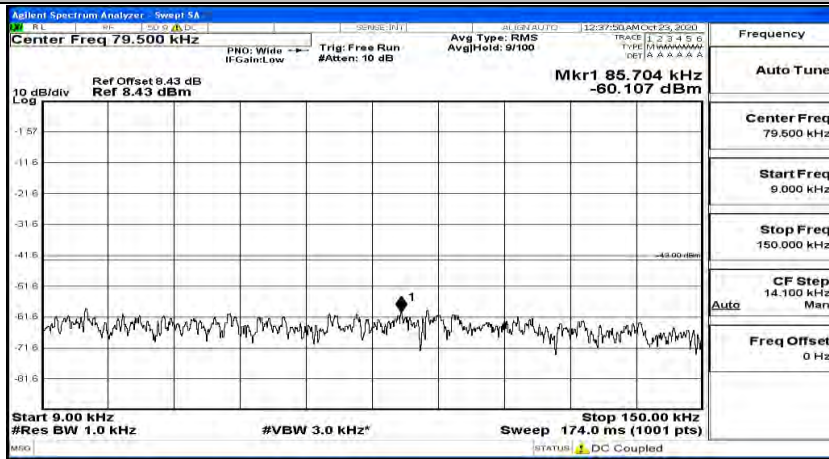

(Channel Bandwidth:20 MHz) LCH_16QAM_1RB#99