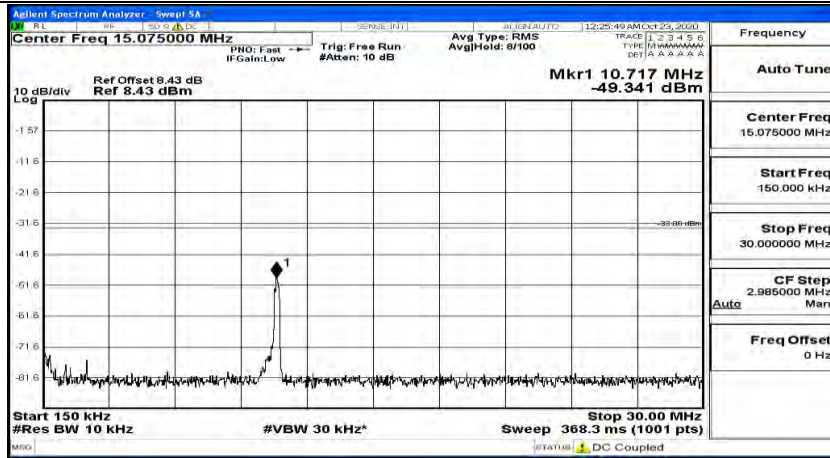

(Channel Bandwidth: 5 MHz)_HCH_QPSK_1RB#12

(Channel Bandwidth: 5 MHz)_HCH_QPSK_1RB#24

(Channel Bandwidth: 5 MHz)_LCH_16QAM_1RB#0

(Channel Bandwidth: 5 MHz)_LCH_16QAM_1RB#12

(Channel Bandwidth: 5 MHz) LCH_16QAM_1RB#24