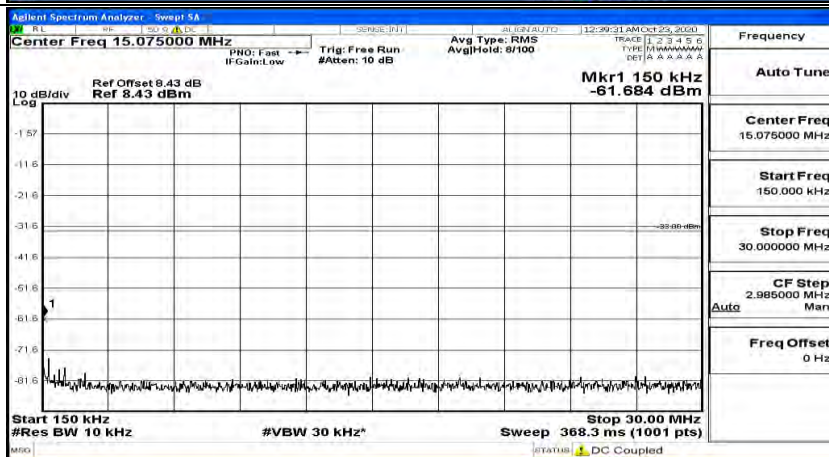

(Channel Bandwidth:20 MHz)_HCH_QPSK_1RB#0

(Channel Bandwidth:20 MHz)_HCH_QPSK_1RB#49