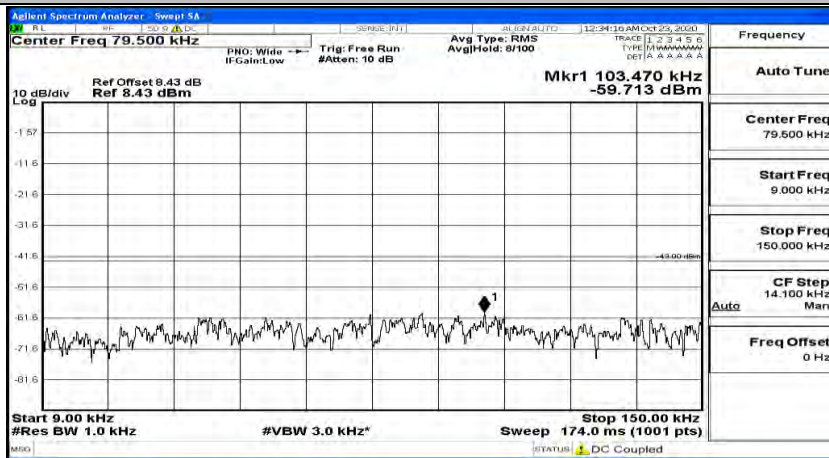

(Channel Bandwidth:15 MHz)_MCH_QPSK_1RB#37