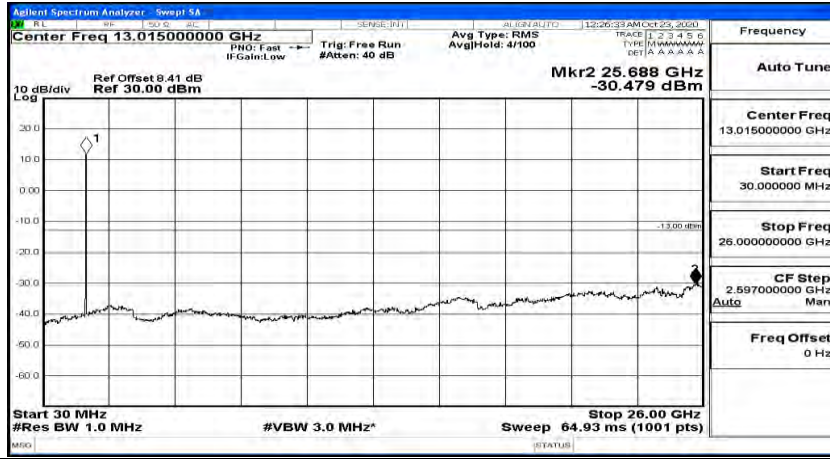

(Channel Bandwidth: 5 MHz) MCH_QPSK_1RB#12

(Channel Bandwidth: 5 MHz) MCH_QPSK_1RB#24

(Channel Bandwidth: 5 MHz)_HCH_QPSK_1RB#0

Frequency	Auto Tune
Center Freq	79.500 kHz
Start Freq	9.000 kHz
Stop Freq	150.000 kHz
CF Step	14.100 kHz Man
Freq Offset	0 Hz

Frequency	Auto Tune
Center Freq	15.075000 MHz
Start Freq	150.000 kHz
Stop Freq	30.000000 MHz
CF Step	2.985000 MHz Man
Freq Offset	0 Hz

Frequency	Auto Tune
Center Freq	13.015000000 GHz
Start Freq	30.000000 MHz
Stop Freq	26.000000000 GHz
CF Step	2.597000000 GHz Auto Man
Freq Offset	0 Hz