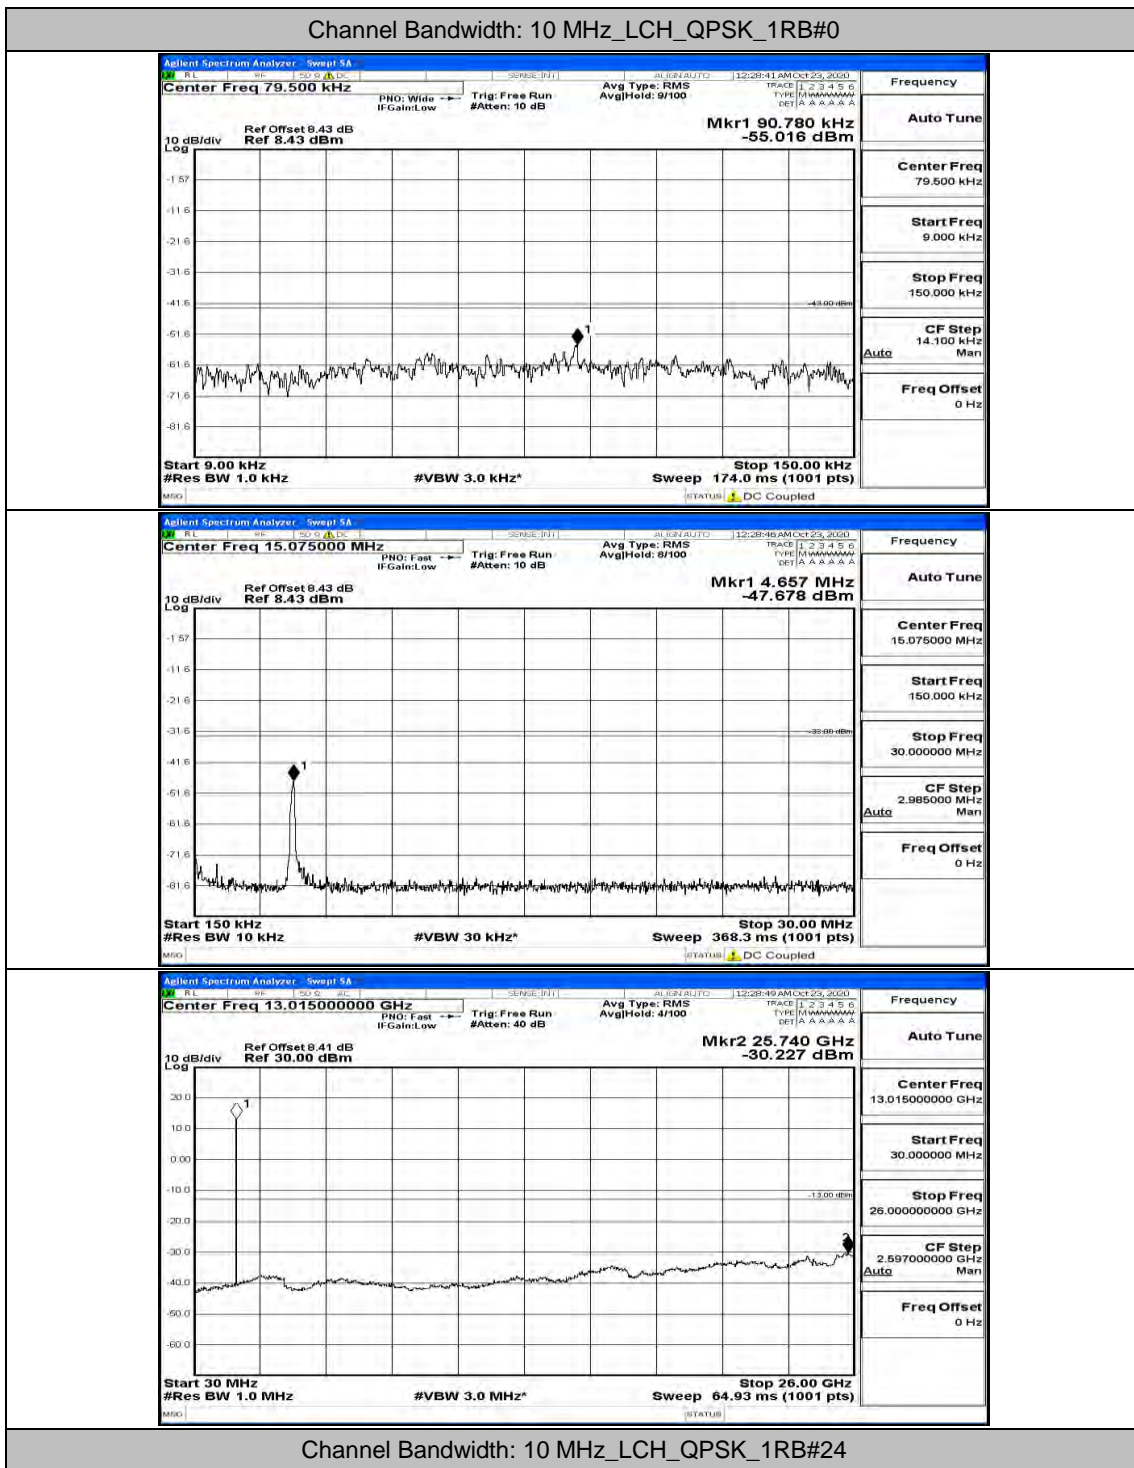

Channel Bandwidth: 10 MHz