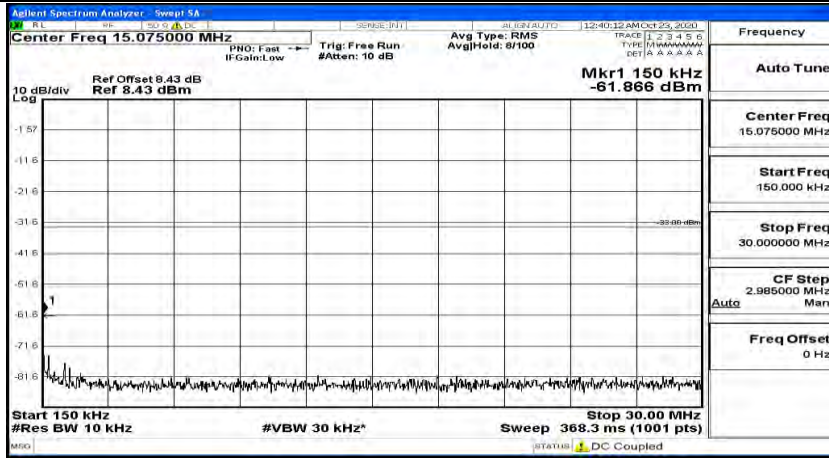

(Channel Bandwidth:20 MHz) HCH_16QAM_1RB#49